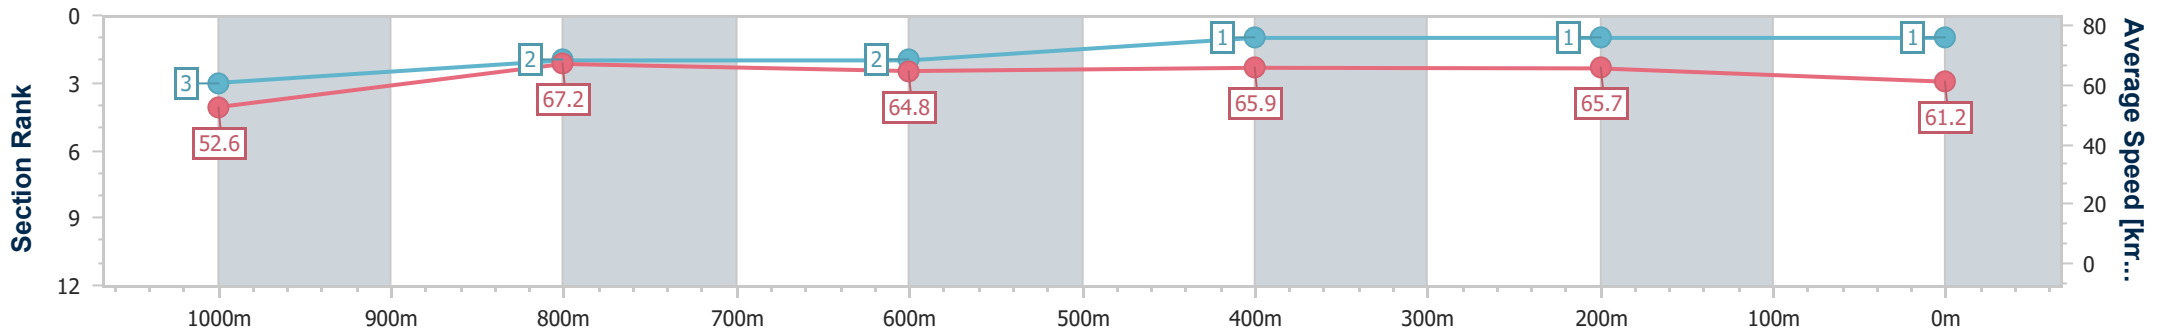

Eagle Farm QLD Professional

Race 5: U&U Recruitment Class 5 Handicap - 1200m

23 October 2024 - 15:54

Track Rating: Good 4, Weather: Fine, Rail Position: +10m Entire

BRISBANE RACING CLUB

Section	Overall	1000m	800m	600m	400m	200m
Section Times	1:09.75 [1] (0:13.73)	0:56.02 [3] (0:10.88)	0:45.14 [2] (0:11.33)	0:33.81 [2] (0:11.10)	0:22.71 [1] (0:10.95)	0:11.76 [1] (0:11.76)
Average Speed [km/h]	52.6	67.2	64.8	65.9	65.7	61.2
Top Speed [km/h]	66.1	68.5	68.1	66.6	67.2	65.3
Avg. Dist. to Rail [m]	2.9	2.9	3.8	3.4	4.4	3.5
Avg. Stride Freq. [Hz]	2.4	2.5	2.4	2.5	2.5	2.5
Avg. Stride Length [m]	6.2	7.6	7.4	7.4	7.4	6.9