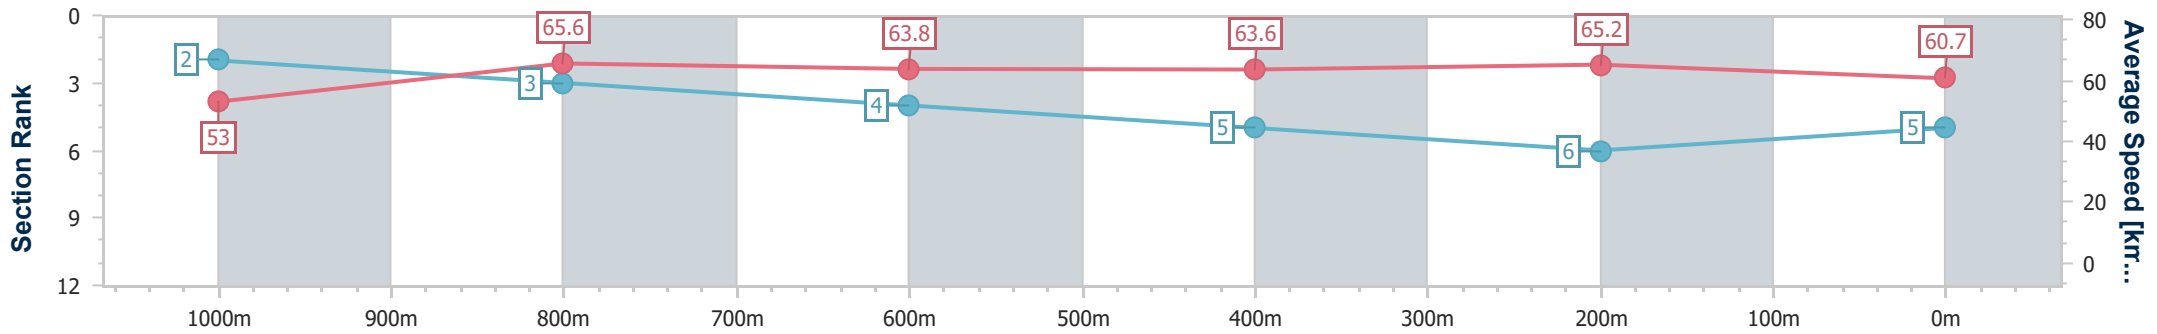

- [] Ranking at each section and finish
- .-.- No data available at this section
- NA No data available

Horse/Jockey Name	Depth Charge
Final Rank	5
Fastest Section Time (Section)	0:11.06 (1000m)
Top Speed [km/h] (Section)	66.8 (1000m)
Race State	Finished

Eagle Farm QLD Professional

Race 5: U&U Recruitment Class 5 Handicap - 1200m

23 October 2024 - 15:54

Track Rating: Good 4, Weather: Fine, Rail Position: +10m Entire

BRISBANE RACING CLUB

Section	Overall	1000m	800m	600m	400m	200m
Section Times	1:10.40 [5] (0:13.64)	0:56.76 [2] (0:11.06)	0:45.70 [3] (0:11.44)	0:34.26 [4] (0:11.36)	0:22.90 [5] (0:11.07)	0:11.83 [6] (0:11.83)
Average Speed [km/h]	53.0	65.6	63.8	63.6	65.2	60.7
Top Speed [km/h]	66.5	66.8	66.0	65.0	66.4	63.2
Avg. Dist. to Rail [m]	1.5	2.0	2.8	1.0	2.1	4.9
Avg. Stride Freq. [Hz]	2.2	2.3	2.3	2.3	2.3	2.2
Avg. Stride Length [m]	6.7	7.8	7.8	7.8	7.7	7.6

- [] Ranking at each section and finish
- .-.- No data available at this section
- NA No data available

Horse/Jockey Name	Preach
Final Rank	6
Fastest Section Time (Section)	0:10.96 (1000m)
Top Speed [km/h] (Section)	67.6 (1000m)
Race State	Finished