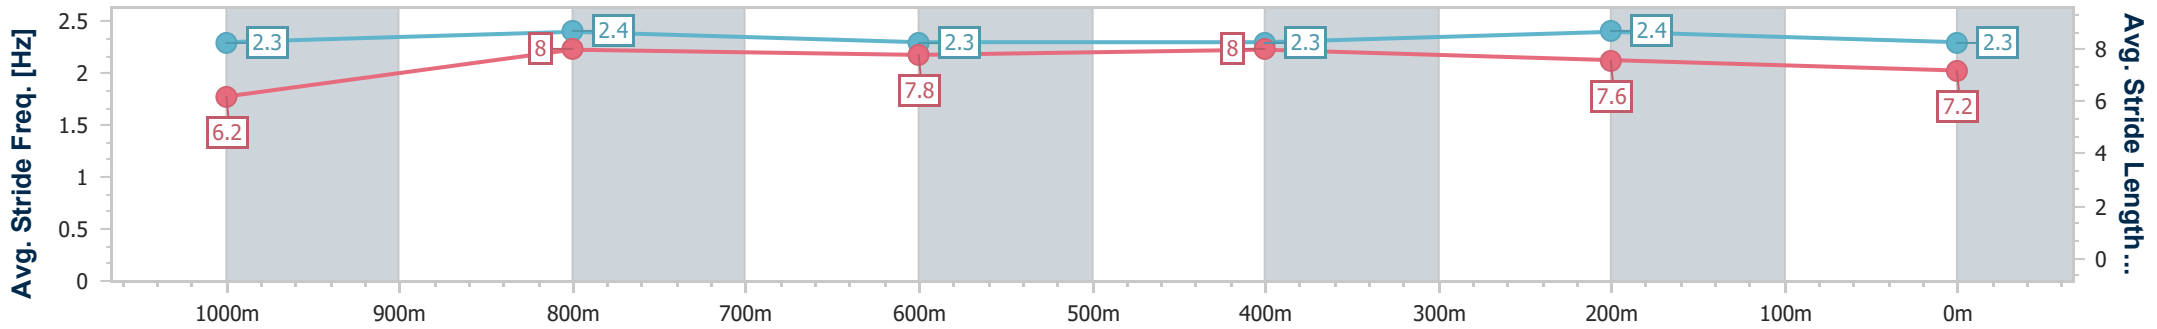

Eagle Farm QLD Professional

Race 5: U&U Recruitment Class 5 Handicap - 1200m

23 October 2024 - 15:54

Track Rating: Good 4, Weather: Fine, Rail Position: +10m Entire

BRISBANE RACING CLUB

Section	Overall	1000m	800m	600m	400m	200m
Section Times	1:10.12 [4] (0:14.19)	0:55.93 [5] (0:10.59)	0:45.34 [4] (0:11.24)	0:34.10 [3] (0:11.12)	0:22.98 [2] (0:10.99)	0:11.99 [2] (0:11.99)
Average Speed [km/h]	51.0	68.6	64.5	65.7	65.3	60.1
Top Speed [km/h]	68.3	69.4	67.5	66.5	68.2	62.7
Avg. Dist. to Rail [m]	3.0	1.8	3.0	2.6	4.5	2.0
Avg. Stride Freq. [Hz]	2.3	2.4	2.3	2.3	2.4	2.3
Avg. Stride Length [m]	6.2	8.0	7.8	8.0	7.6	7.2

- [] Ranking at each section and finish
- .-.- No data available at this section
- NA No data available

Horse/Jockey Name	Depth Charge
Final Rank	5
Fastest Section Time (Section)	0:11.06 (1000m)
Top Speed [km/h] (Section)	66.8 (1000m)
Race State	Finished