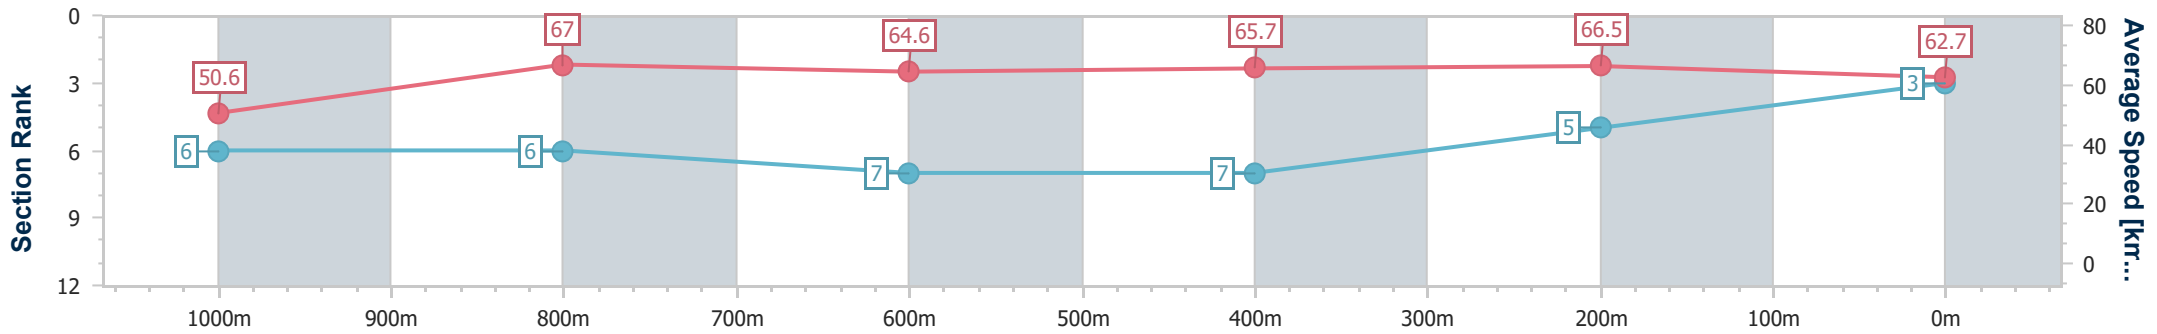

Eagle Farm QLD Professional

Race 5: U&U Recruitment Class 5 Handicap - 1200m

23 October 2024 - 15:54

Track Rating: Good 4, Weather: Fine, Rail Position: +10m Entire

BRISBANE RACING CLUB

Section	Overall	1000m	800m	600m	400m	200m
Section Times	1:09.92 [3] (0:14.21)	0:55.71 [6] (0:10.80)	0:44.91 [6] (0:11.40)	0:33.51 [7] (0:11.20)	0:22.31 [7] (0:10.84)	0:11.47 [5]
Average Speed [km/h]	50.6	67.0	64.6	65.7	66.5	62.7
Top Speed [km/h]	67.5	68.2	66.3	68.1	69.0	64.7
Avg. Dist. to Rail [m]	1.7	1.3	4.5	4.6	5.4	4.4
Avg. Stride Freq. [Hz]	2.2	2.3	2.3	2.3	2.4	2.4
Avg. Stride Length [m]	6.4	8.0	7.8	7.9	7.7	7.4