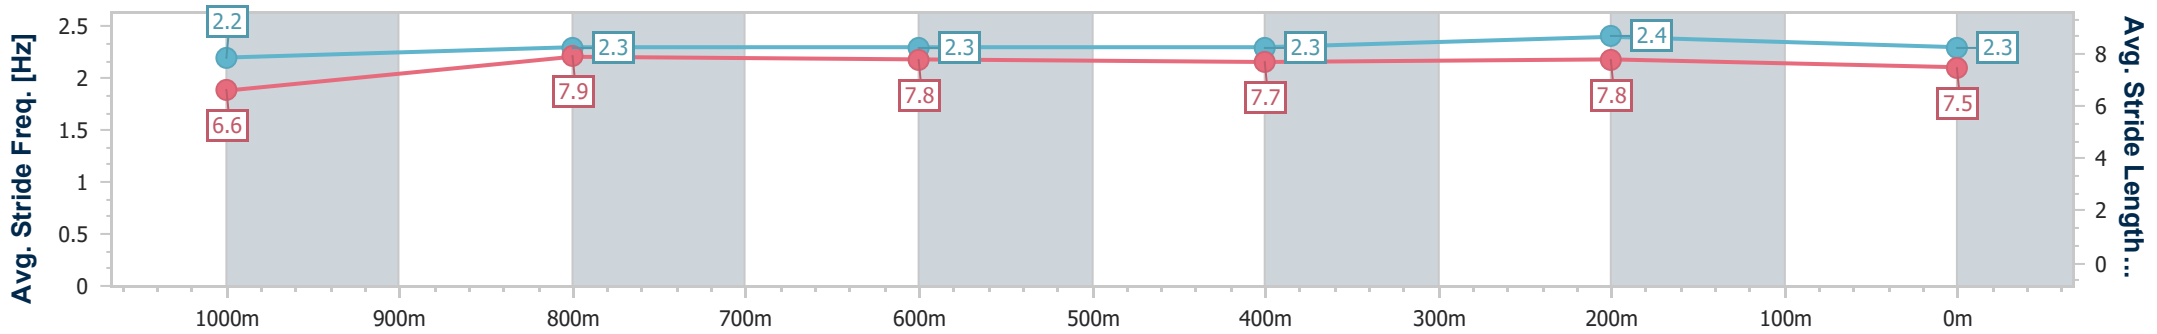

Eagle Farm QLD Professional

Race 5: U&U Recruitment Class 5 Handicap - 1200m

23 October 2024 - 15:54

Track Rating: Good 4, Weather: Fine, Rail Position: +10m Entire

BRISBANE RACING CLUB

Section	Overall	1000m	800m	600m	400m	200m
Section Times	1:09.87 [2] (0:13.86)	0:56.01 [4] (0:10.94)	0:45.07 [5] (0:11.44)	0:33.63 [6] (0:11.30)	0:22.33 [6] (0:10.86)	0:11.47 [4]
Average Speed [km/h]	52.1	66.4	63.8	64.1	66.3	63.0
Top Speed [km/h]	66.9	67.2	66.4	65.8	67.6	65.0
Avg. Dist. to Rail [m]	3.3	2.6	2.3	1.9	3.7	3.1
Avg. Stride Freq. [Hz]	2.2	2.3	2.3	2.3	2.4	2.3
Avg. Stride Length [m]	6.6	7.9	7.8	7.7	7.8	7.5