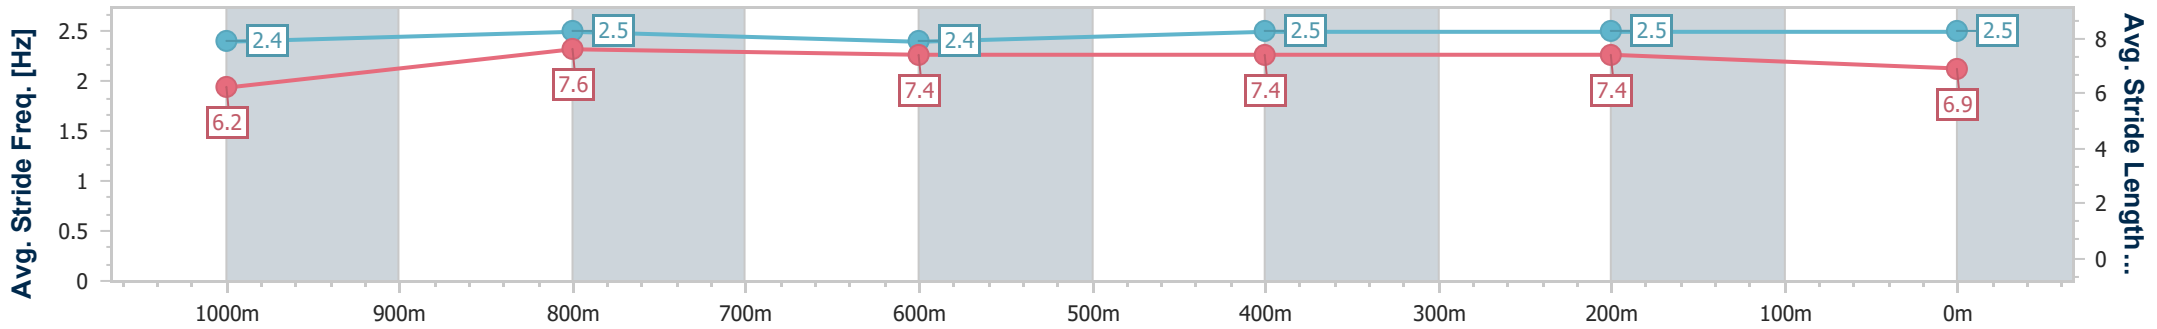

Eagle Farm QLD Professional

Race 5: U&U Recruitment Class 5 Handicap - 1200m

23 October 2024 - 15:54

Track Rating: Good 4, Weather: Fine, Rail Position: +10m Entire

BRISBANE RACING CLUB

Section	Overall	1000m	800m	600m	400m	200m
Section Times	1:09.75 [1] (0:13.73)	0:56.02 [3] (0:10.88)	0:45.14 [2] (0:11.33)	0:33.81 [2] (0:11.10)	0:22.71 [1] (0:10.95)	0:11.76 [1] (0:11.76)
Average Speed [km/h]	52.6	67.2	64.8	65.9	65.7	61.2
Top Speed [km/h]	66.1	68.5	68.1	66.6	67.2	65.3
Avg. Dist. to Rail [m]	2.9	2.9	3.8	3.4	4.4	3.5
Avg. Stride Freq. [Hz]	2.4	2.5	2.4	2.5	2.5	2.5
Avg. Stride Length [m]	6.2	7.6	7.4	7.4	7.4	6.9