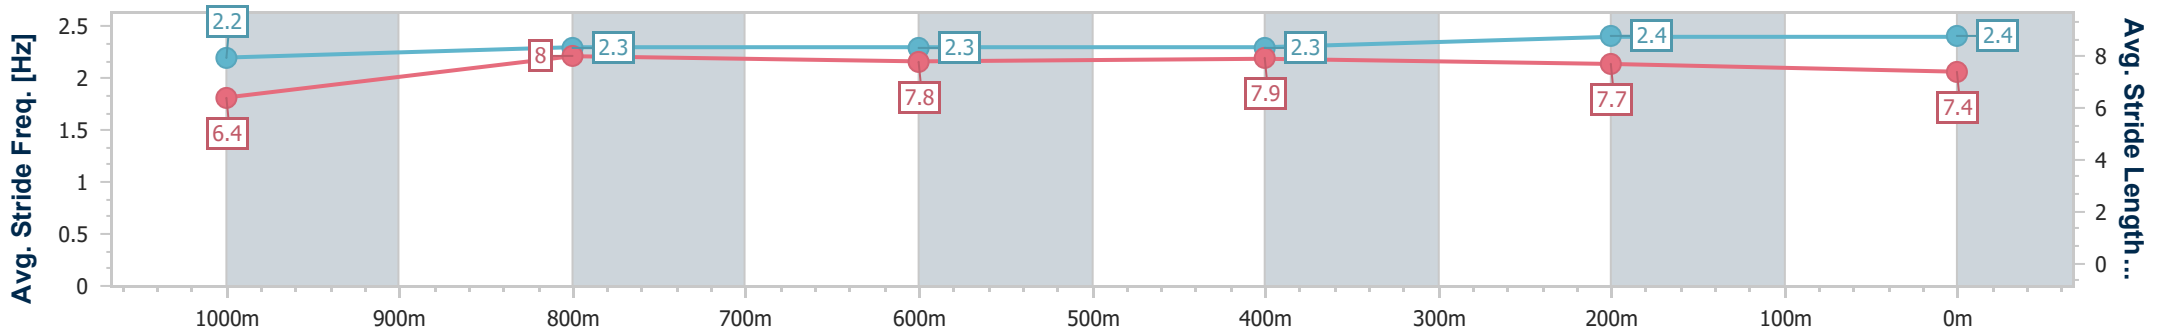

Eagle Farm QLD Professional

Race 5: U&U Recruitment Class 5 Handicap - 1200m

23 October 2024 - 15:54

Track Rating: Good 4, Weather: Fine, Rail Position: +10m Entire

BRISBANE RACING CLUB

Section	Overall	1000m	800m	600m	400m	200m
Section Times	1:09.92 [3] (0:14.21)	0:55.71 [6] (0:10.80)	0:44.91 [6] (0:11.40)	0:33.51 [7] (0:11.20)	0:22.31 [7] (0:10.84)	0:11.47 [5]
Average Speed [km/h]	50.6	67.0	64.6	65.7	66.5	62.7
Top Speed [km/h]	67.5	68.2	66.3	68.1	69.0	64.7
Avg. Dist. to Rail [m]	1.7	1.3	4.5	4.6	5.4	4.4
Avg. Stride Freq. [Hz]	2.2	2.3	2.3	2.3	2.4	2.4
Avg. Stride Length [m]	6.4	8.0	7.8	7.9	7.7	7.4