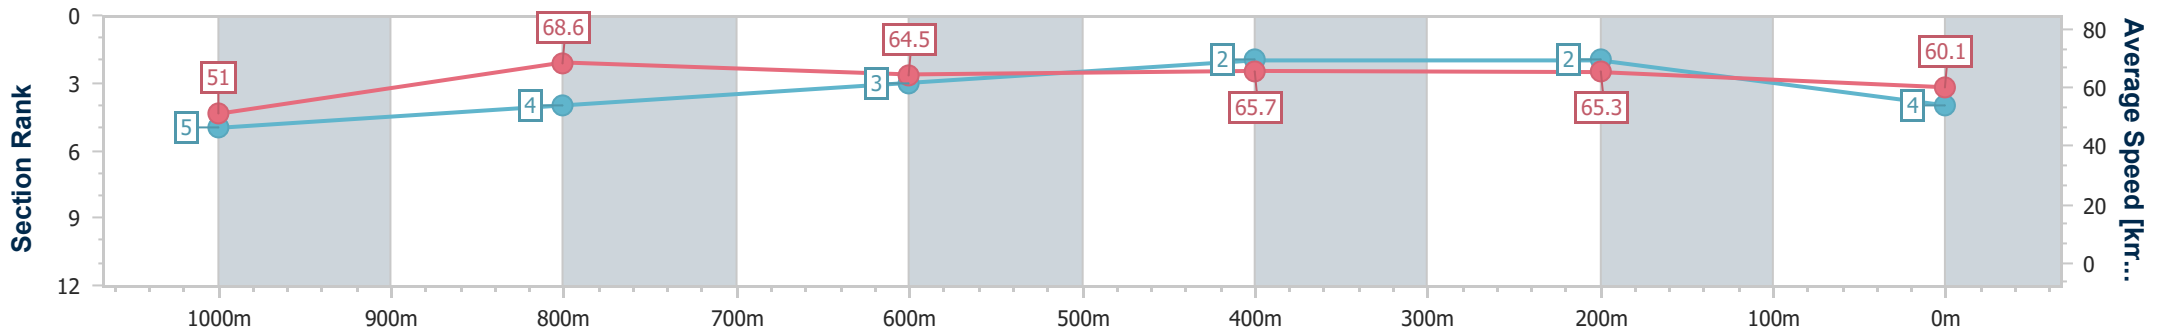

Eagle Farm QLD Professional

Race 5: U&U Recruitment Class 5 Handicap - 1200m

23 October 2024 - 15:54

Track Rating: Good 4, Weather: Fine, Rail Position: +10m Entire

BRISBANE RACING CLUB

Section	Overall	1000m	800m	600m	400m	200m
Section Times	1:10.12 [4] (0:14.19)	0:55.93 [5] (0:10.59)	0:45.34 [4] (0:11.24)	0:34.10 [3] (0:11.12)	0:22.98 [2] (0:10.99)	0:11.99 [2] (0:11.99)
Average Speed [km/h]	51.0	68.6	64.5	65.7	65.3	60.1
Top Speed [km/h]	68.3	69.4	67.5	66.5	68.2	62.7
Avg. Dist. to Rail [m]	3.0	1.8	3.0	2.6	4.5	2.0
Avg. Stride Freq. [Hz]	2.3	2.4	2.3	2.3	2.4	2.3
Avg. Stride Length [m]	6.2	8.0	7.8	8.0	7.6	7.2

- [] Ranking at each section and finish
- .-.- No data available at this section
- NA No data available

Horse/Jockey Name	Depth Charge
Final Rank	5
Fastest Section Time (Section)	0:11.06 (1000m)
Top Speed [km/h] (Section)	66.8 (1000m)
Race State	Finished