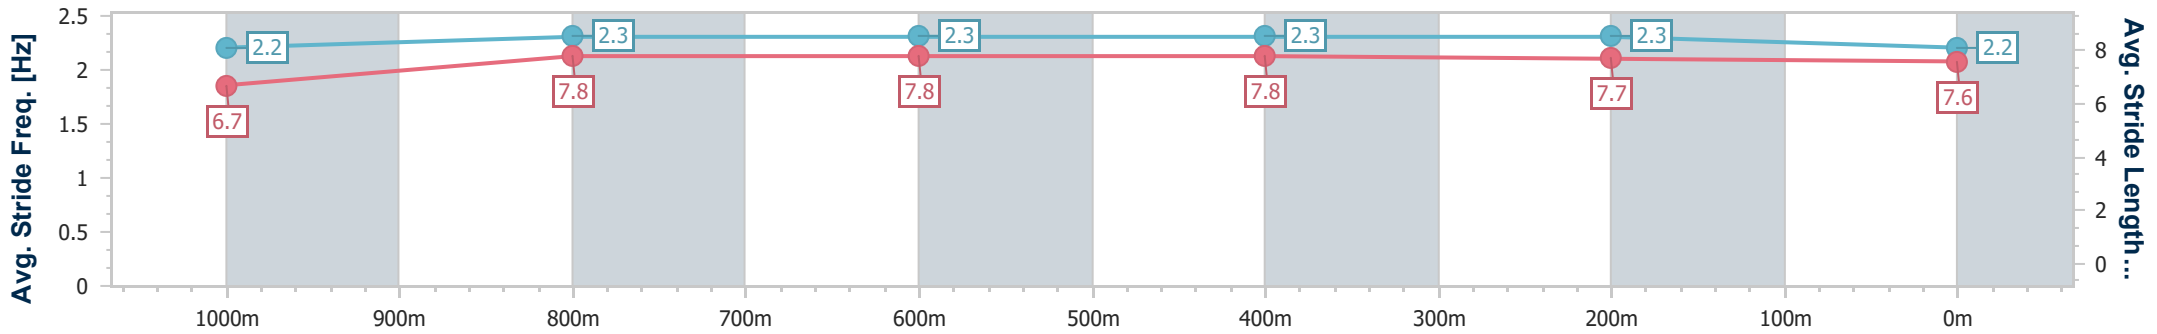

- [] Ranking at each section and finish
- .-.- No data available at this section
- NA No data available

Horse/Jockey Name	Depth Charge
Final Rank	5
Fastest Section Time (Section)	0:11.06 (1000m)
Top Speed [km/h] (Section)	66.8 (1000m)
Race State	Finished

Eagle Farm QLD Professional

Race 5: U&U Recruitment Class 5 Handicap - 1200m

23 October 2024 - 15:54

Track Rating: Good 4, Weather: Fine, Rail Position: +10m Entire

BRISBANE RACING CLUB

Section	Overall	1000m	800m	600m	400m	200m
Section Times	1:10.40 [5] (0:13.64)	0:56.76 [2] (0:11.06)	0:45.70 [3] (0:11.44)	0:34.26 [4] (0:11.36)	0:22.90 [5] (0:11.07)	0:11.83 [6] (0:11.83)
Average Speed [km/h]	53.0	65.6	63.8	63.6	65.2	60.7
Top Speed [km/h]	66.5	66.8	66.0	65.0	66.4	63.2
Avg. Dist. to Rail [m]	1.5	2.0	2.8	1.0	2.1	4.9
Avg. Stride Freq. [Hz]	2.2	2.3	2.3	2.3	2.3	2.2
Avg. Stride Length [m]	6.7	7.8	7.8	7.8	7.7	7.6

- [] Ranking at each section and finish
- .-.- No data available at this section
- NA No data available

Horse/Jockey Name	Preach
Final Rank	6
Fastest Section Time (Section)	0:10.96 (1000m)
Top Speed [km/h] (Section)	67.6 (1000m)
Race State	Finished