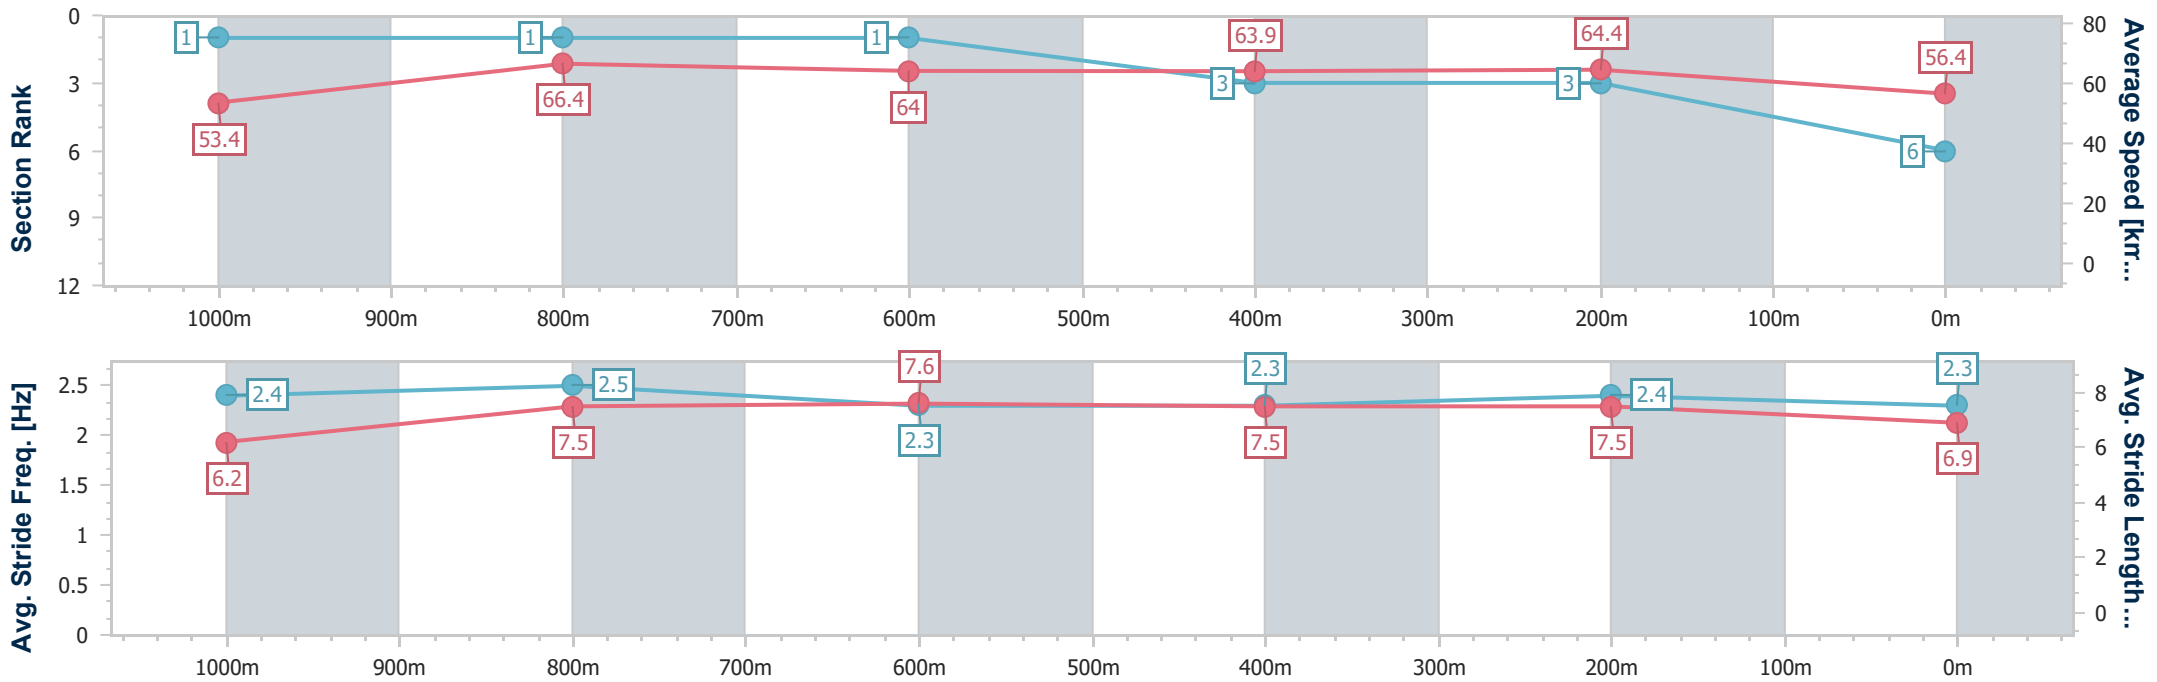

- [] Ranking at each section and finish
- .-.- No data available at this section
- NA No data available

Horse/Jockey Name	Preach
Final Rank	6
Fastest Section Time (Section)	0:10.96 (1000m)
Top Speed [km/h] (Section)	67.6 (1000m)
Race State	Finished

Eagle Farm QLD Professional

Race 5: U&U Recruitment Class 5 Handicap - 1200m

23 October 2024 - 15:54

Track Rating: Good 4, Weather: Fine, Rail Position: +10m Entire

BRISBANE RACING CLUB

Section	Overall	1000m	800m	600m	400m	200m
Section Times	1:11.11 [6] (0:13.58)	0:57.53 [1] (0:10.96)	0:46.57 [1] (0:11.32)	0:35.25 [1] (0:11.30)	0:23.95 [3] (0:11.19)	0:12.76 [3] (0:12.76)
Average Speed [km/h]	53.4	66.4	64.0	63.9	64.4	56.4
Top Speed [km/h]	66.9	67.6	66.4	65.7	67.2	61.1
Avg. Dist. to Rail [m]	2.6	2.7	1.0	1.0	2.1	1.5
Avg. Stride Freq. [Hz]	2.4	2.5	2.3	2.3	2.4	2.3
Avg. Stride Length [m]	6.2	7.5	7.6	7.5	7.5	6.9

- [] Ranking at each section and finish
- .-.- No data available at this section
- NA No data available

Horse/Jockey Name	Glorious Ruby
Final Rank	7
Fastest Section Time (Section)	0:10.56 (1000m)
Top Speed [km/h] (Section)	69.9 (1000m)
Race State	Finished