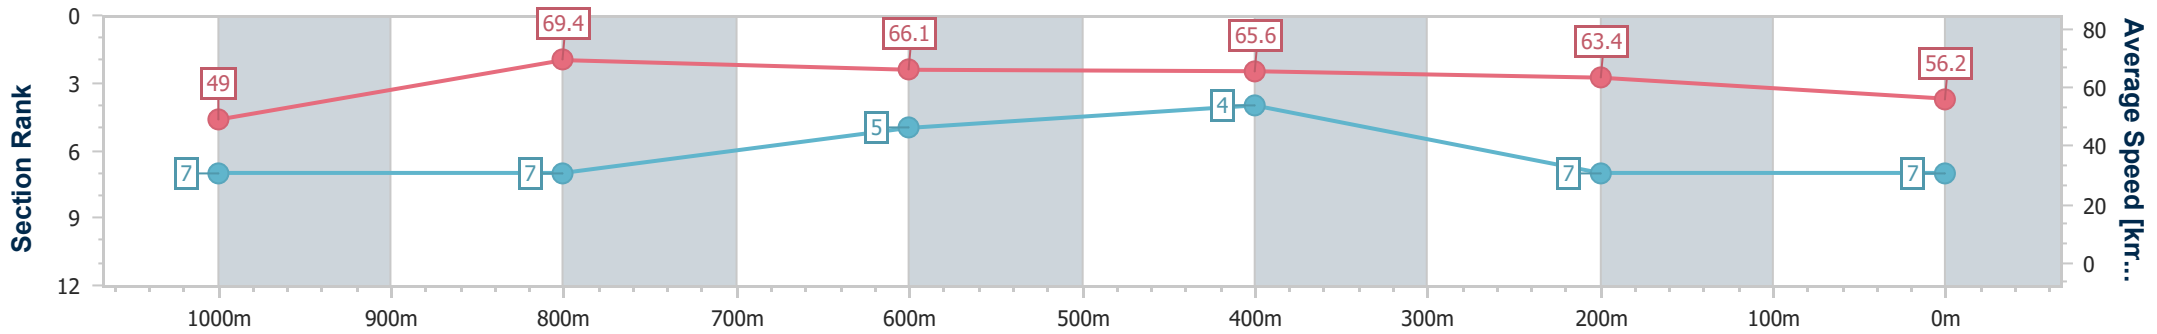

- [] Ranking at each section and finish
- .-.- No data available at this section
- NA No data available

Horse/Jockey Name	Glorious Ruby
Final Rank	7
Fastest Section Time (Section)	0:10.56 (1000m)
Top Speed [km/h] (Section)	69.9 (1000m)
Race State	Finished

Eagle Farm QLD Professional

Race 5: U&U Recruitment Class 5 Handicap - 1200m

23 October 2024 - 15:54

Track Rating: Good 4, Weather: Fine, Rail Position: +10m Entire

BRISBANE RACING CLUB

Section	Overall	1000m	800m	600m	400m	200m
Section Times	1:11.43 [7] (0:14.73)	0:56.70 [7] (0:10.56)	0:46.14 [7] (0:10.94)	0:35.20 [5] (0:11.07)	0:24.13 [4] (0:11.35)	0:12.78 [7] (0:12.78)
Average Speed [km/h]	49.0	69.4	66.1	65.6	63.4	56.2
Top Speed [km/h]	66.0	69.9	69.1	66.3	66.3	60.9
Avg. Dist. to Rail [m]	4.6	2.8	2.2	1.1	5.4	6.8
Avg. Stride Freq. [Hz]	2.2	2.5	2.4	2.4	2.5	2.3
Avg. Stride Length [m]	6.2	7.7	7.4	7.4	7.1	6.8

- [] Ranking at each section and finish
- .-.- No data available at this section
- NA No data available