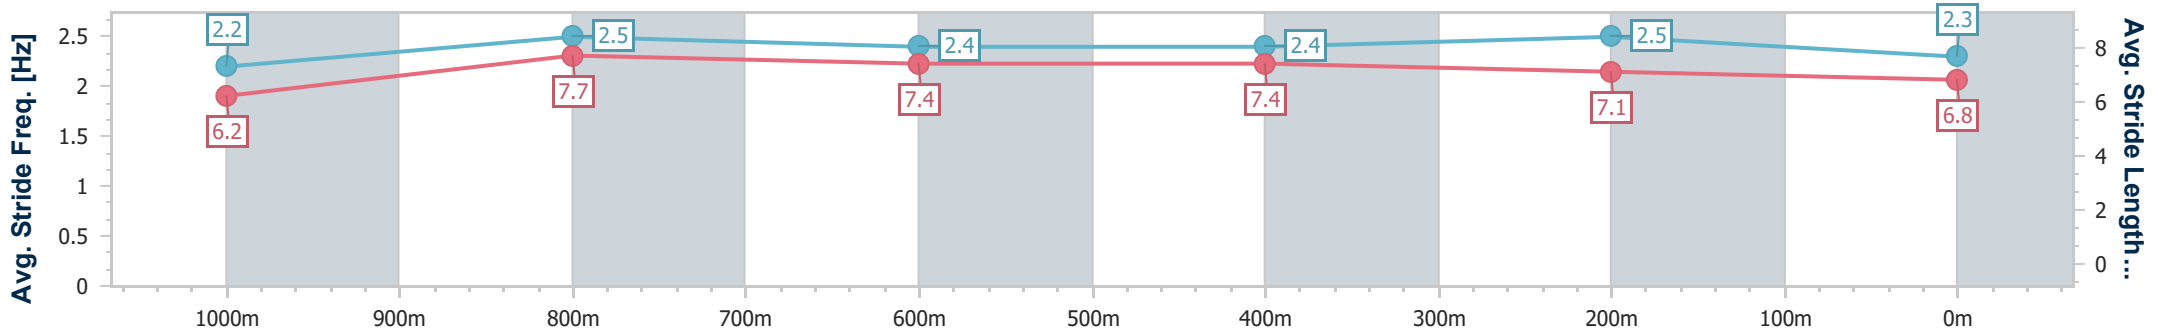

- [] Ranking at each section and finish
- .-.- No data available at this section
- NA No data available

Horse/Jockey Name	Glorious Ruby
Final Rank	7
Fastest Section Time (Section)	0:10.56 (1000m)
Top Speed [km/h] (Section)	69.9 (1000m)
Race State	Finished

Eagle Farm QLD Professional

Race 5: U&U Recruitment Class 5 Handicap - 1200m

23 October 2024 - 15:54

Track Rating: Good 4, Weather: Fine, Rail Position: +10m Entire

BRISBANE RACING CLUB

Section	Overall	1000m	800m	600m	400m	200m
Section Times	1:11.43 [7] (0:14.73)	0:56.70 [7] (0:10.56)	0:46.14 [7] (0:10.94)	0:35.20 [5] (0:11.07)	0:24.13 [4] (0:11.35)	0:12.78 [7] (0:12.78)
Average Speed [km/h]	49.0	69.4	66.1	65.6	63.4	56.2
Top Speed [km/h]	66.0	69.9	69.1	66.3	66.3	60.9
Avg. Dist. to Rail [m]	4.6	2.8	2.2	1.1	5.4	6.8
Avg. Stride Freq. [Hz]	2.2	2.5	2.4	2.4	2.5	2.3
Avg. Stride Length [m]	6.2	7.7	7.4	7.4	7.1	6.8

- [] Ranking at each section and finish
- .-.- No data available at this section
- NA No data available