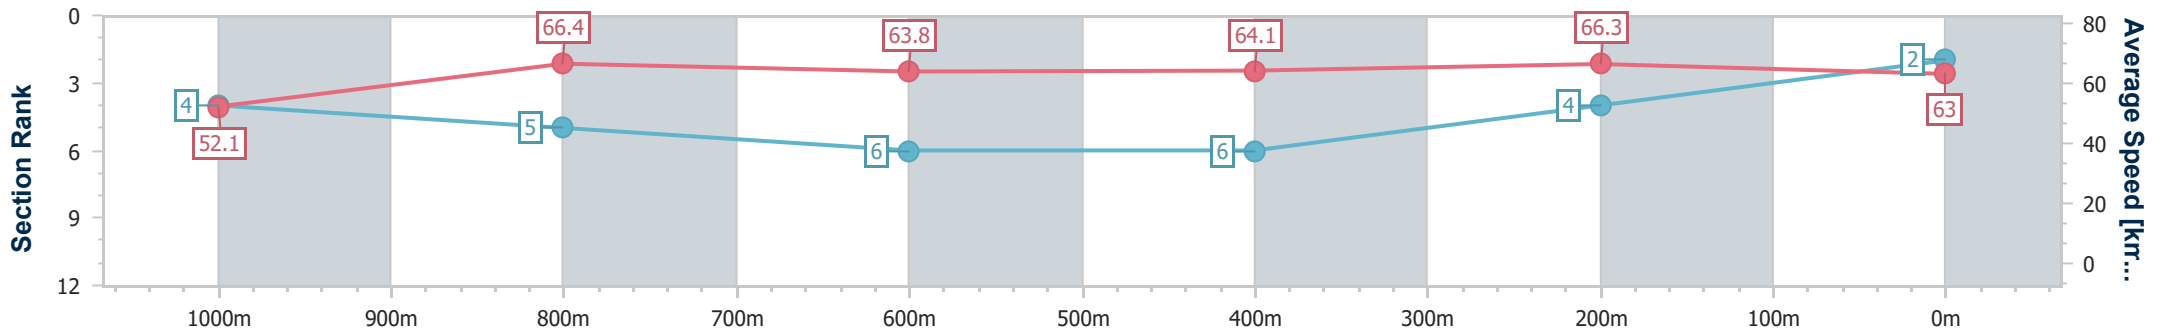

Eagle Farm QLD Professional

Race 5: U&U Recruitment Class 5 Handicap - 1200m

23 October 2024 - 15:54

Track Rating: Good 4, Weather: Fine, Rail Position: +10m Entire

BRISBANE RACING CLUB

Section	Overall	1000m	800m	600m	400m	200m
Section Times	1:09.87 [2] (0:13.86)	0:56.01 [4] (0:10.94)	0:45.07 [5] (0:11.44)	0:33.63 [6] (0:11.30)	0:22.33 [6] (0:10.86)	0:11.47 [4]
Average Speed [km/h]	52.1	66.4	63.8	64.1	66.3	63.0
Top Speed [km/h]	66.9	67.2	66.4	65.8	67.6	65.0
Avg. Dist. to Rail [m]	3.3	2.6	2.3	1.9	3.7	3.1
Avg. Stride Freq. [Hz]	2.2	2.3	2.3	2.3	2.4	2.3
Avg. Stride Length [m]	6.6	7.9	7.8	7.7	7.8	7.5