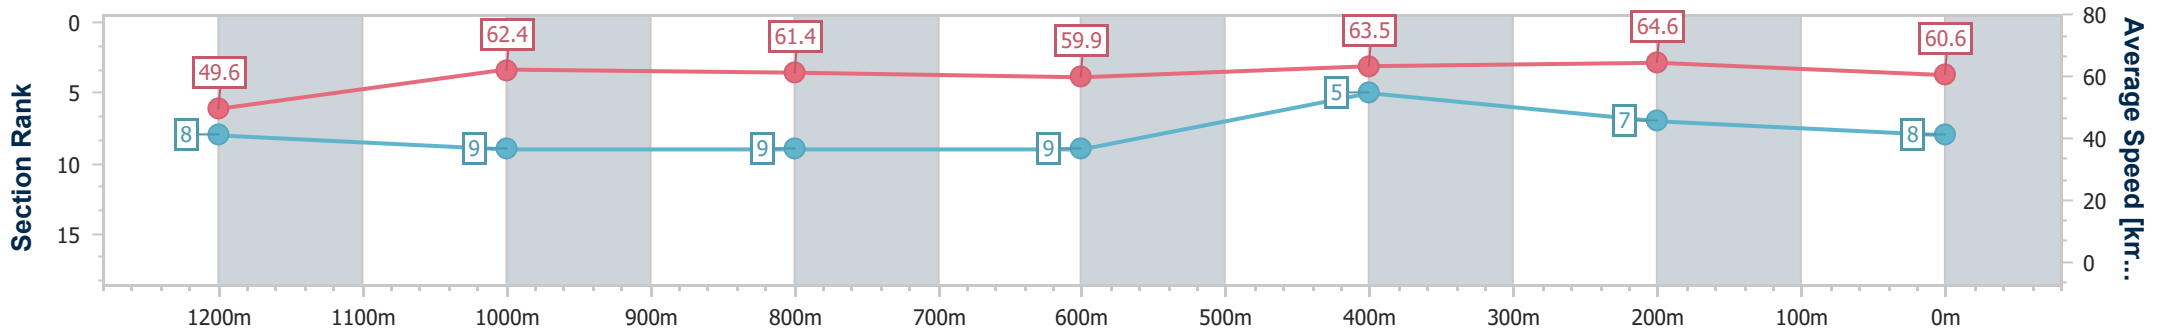

Horse/Jockey Name	Outburst
Final Rank	8
Fastest Section Time (Section)	0:11.17 (400m)
Top Speed [km/h] (Section)	65.5 (400m)
Race State	Finished

Eagle Farm QLD Professional
Race 7: XXXX GOLD BM65 Handicap - 1400m
23 October 2024 - 17:03
Track Rating: Good 4, Weather: Fine, Rail Position: +10m Entire

BRISBANE
RACING CLUB

Section	Overall	1200m	1000m	800m	600m	400m	200m
Section Times	1:24.66 [8] (0:14.61)	1:10.05 [8] (0:11.54)	0:58.51 [9] (0:11.88)	0:46.63 [9] (0:12.15)	0:34.48 [9] (0:11.46)	0:23.02 [5] (0:11.17)	0:11.85 [7] (0:11.85)
Average Speed [km/h]	49.6	62.4	61.4	59.9	63.5	64.6	60.6
Top Speed [km/h]	61.8	63.7	62.6	61.8	65.2	65.5	63.2
Avg. Dist. to Rail [m]	6.5	3.1	2.6	1.8	2.7	6.8	7.1
Avg. Stride Freq. [Hz]	2.1	2.2	2.2	2.1	2.3	2.3	2.3
Avg. Stride Length [m]	6.6	7.8	7.9	7.8	7.7	7.7	7.5

- [ ] Ranking at each section and finish
- -.-.- No data available at this section
- NA No data available