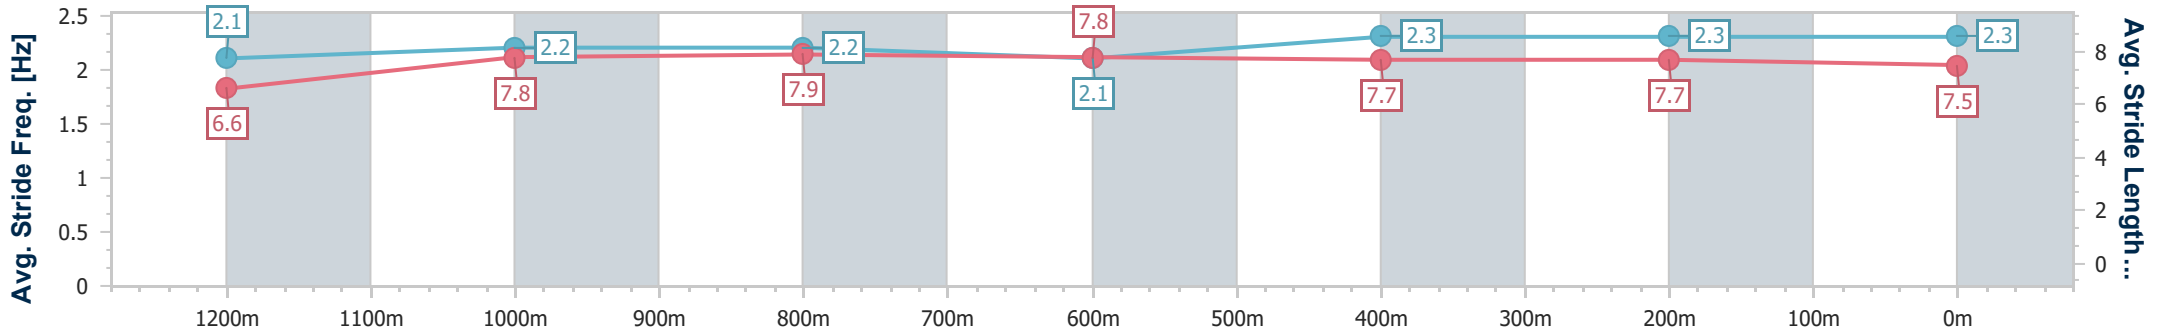

Horse/Jockey Name	Outburst
Final Rank	8
Fastest Section Time (Section)	0:11.17 (400m)
Top Speed [km/h] (Section)	65.5 (400m)
Race State	Finished

Eagle Farm QLD Professional
Race 7: XXXX GOLD BM65 Handicap - 1400m
23 October 2024 - 17:03
Track Rating: Good 4, Weather: Fine, Rail Position: +10m Entire

BRISBANE
RACING CLUB

Section	Overall	1200m	1000m	800m	600m	400m	200m
Section Times	1:24.66 [8] (0:14.61)	1:10.05 [8] (0:11.54)	0:58.51 [9] (0:11.88)	0:46.63 [9] (0:12.15)	0:34.48 [9] (0:11.46)	0:23.02 [5] (0:11.17)	0:11.85 [7] (0:11.85)
Average Speed [km/h]	49.6	62.4	61.4	59.9	63.5	64.6	60.6
Top Speed [km/h]	61.8	63.7	62.6	61.8	65.2	65.5	63.2
Avg. Dist. to Rail [m]	6.5	3.1	2.6	1.8	2.7	6.8	7.1
Avg. Stride Freq. [Hz]	2.1	2.2	2.2	2.1	2.3	2.3	2.3
Avg. Stride Length [m]	6.6	7.8	7.9	7.8	7.7	7.7	7.5

- [ ] Ranking at each section and finish
- -.-.- No data available at this section
- NA No data available