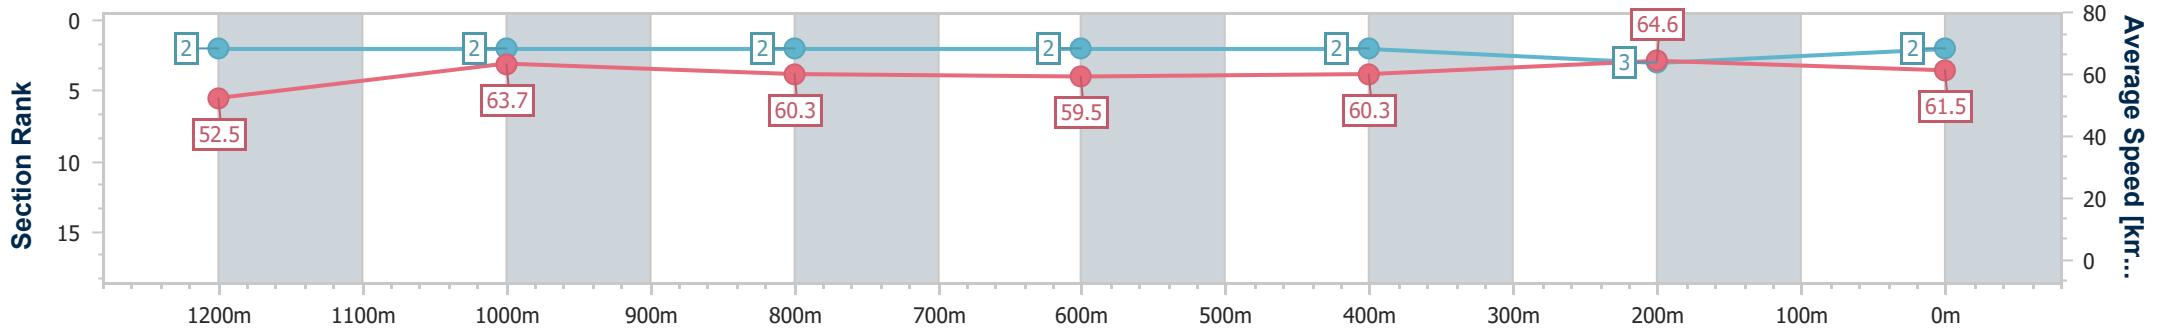

Horse/Jockey Name	Bandasha
Final Rank	2
Fastest Section Time (Section)	0:11.15 (400m)
Top Speed [km/h] (Section)	65.9 (1200m)
Race State	Finished

Eagle Farm QLD Professional
Race 7: XXXX GOLD BM65 Handicap - 1400m
23 October 2024 - 17:03
Track Rating: Good 4, Weather: Fine, Rail Position: +10m Entire

BRISBANE
RACING CLUB

Section	Overall	1200m	1000m	800m	600m	400m	200m
Section Times	1:24.12 [2] (0:13.74)	1:10.38 [2] (0:11.34)	0:59.04 [2] (0:12.09)	0:46.95 [2] (0:12.17)	0:34.78 [2] (0:11.98)	0:22.80 [2] (0:11.15)	0:11.65 [3] (0:11.65)
Average Speed [km/h]	52.5	63.7	60.3	59.5	60.3	64.6	61.5
Top Speed [km/h]	65.5	65.9	62.0	60.4	64.3	64.9	64.9
Avg. Dist. to Rail [m]	6.8	3.7	2.8	1.0	0.7	3.4	3.1
Avg. Stride Freq. [Hz]	2.5	2.5	2.4	2.4	2.4	2.5	2.5
Avg. Stride Length [m]	5.9	7.1	6.9	7.0	7.0	7.1	6.9

- [ ] Ranking at each section and finish
- -.-.-.- No data available at this section
- NA No data available