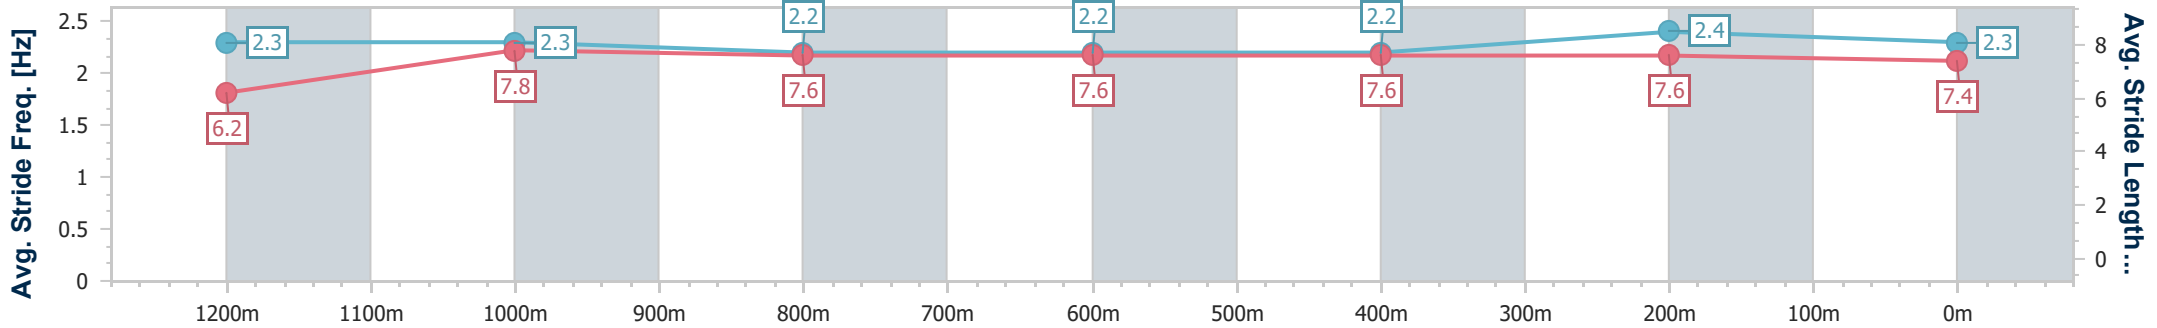

BRISBANE
 RACING CLUB

Section	Overall	1200m	1000m	800m	600m	400m	200m
Section Times	1:23.99 [1] (0:13.74)	1:10.25 [1] (0:11.29)	0:58.96 [1] (0:12.06)	0:46.90 [1] (0:12.19)	0:34.71 [1] (0:11.98)	0:22.73 [1] (0:11.01)	0:11.72 [1] (0:11.72)
Average Speed [km/h]	52.5	63.6	60.1	59.2	60.3	65.3	61.6
Top Speed [km/h]	65.2	64.9	61.5	59.7	63.2	67.0	64.7
Avg. Dist. to Rail [m]	3.6	0.3	0.7	0.7	0.8	2.5	2.3
Avg. Stride Freq. [Hz]	2.3	2.3	2.2	2.2	2.2	2.4	2.3
Avg. Stride Length [m]	6.2	7.8	7.6	7.6	7.6	7.6	7.4