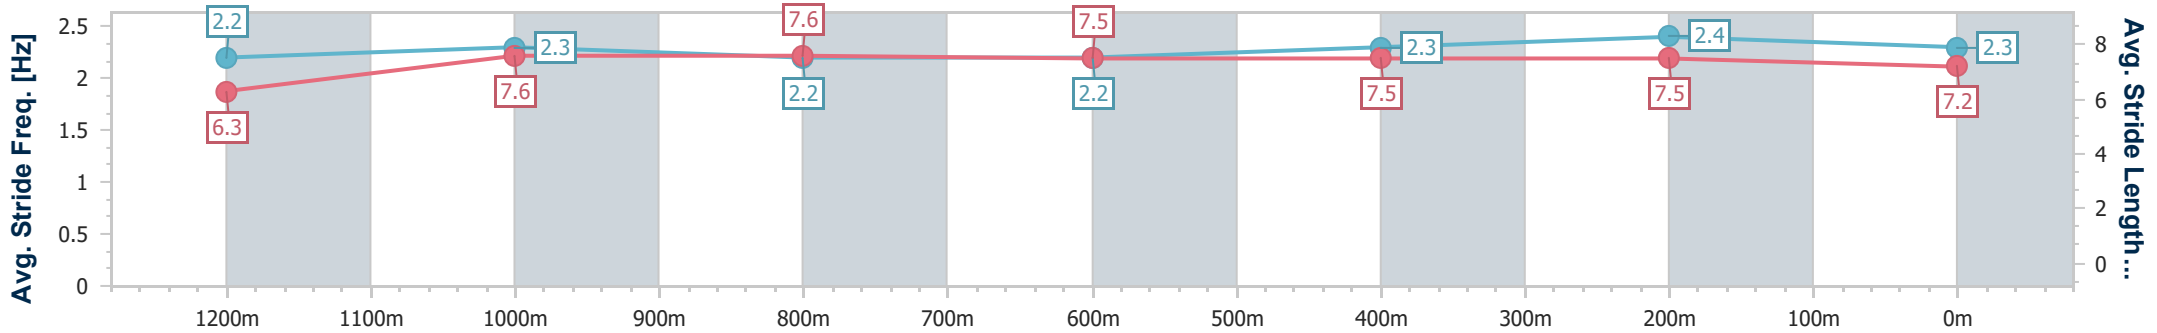

Horse/Jockey Name	Starlight Nation
Final Rank	5
Fastest Section Time (Section)	0:11.03 (400m)
Top Speed [km/h] (Section)	67.0 (400m)
Race State	Finished

Eagle Farm QLD Professional
Race 7: XXXX GOLD BM65 Handicap - 1400m
23 October 2024 - 17:03
Track Rating: Good 4, Weather: Fine, Rail Position: +10m Entire

BRISBANE
RACING CLUB

Section	Overall	1200m	1000m	800m	600m	400m	200m
Section Times	1:24.40 [5] (0:14.07)	1:10.33 [4] (0:11.31)	0:59.02 [4] (0:12.00)	0:47.02 [4] (0:12.15)	0:34.87 [3] (0:11.90)	0:22.97 [3] (0:11.03)	0:11.94 [2] (0:11.94)
Average Speed [km/h]	51.1	63.9	60.4	59.6	60.5	65.1	60.4
Top Speed [km/h]	64.3	65.9	62.3	60.5	64.6	67.0	63.4
Avg. Dist. to Rail [m]	2.1	1.3	1.6	0.7	0.2	0.3	1.2
Avg. Stride Freq. [Hz]	2.2	2.3	2.2	2.2	2.3	2.4	2.3
Avg. Stride Length [m]	6.3	7.6	7.6	7.5	7.5	7.5	7.2

- [ ] Ranking at each section and finish
- -.-.- No data available at this section
- NA No data available