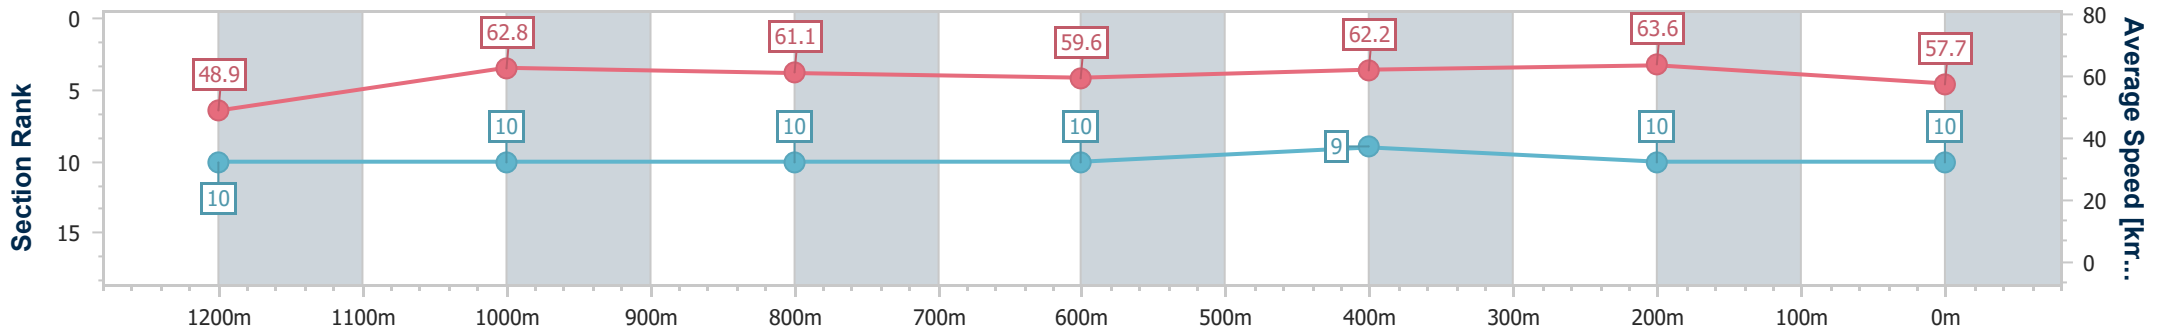

Horse/Jockey Name	Sensory
Final Rank	10
Fastest Section Time (Section)	0:11.29 (400m)
Top Speed [km/h] (Section)	66.5 (400m)
Race State	Finished

Eagle Farm QLD Professional
Race 7: XXXX GOLD BM65 Handicap - 1400m
23 October 2024 - 17:03
Track Rating: Good 4, Weather: Fine, Rail Position: +10m Entire

BRISBANE
RACING CLUB

Section	Overall	1200m	1000m	800m	600m	400m	200m
Section Times	1:25.70 [10] (0:14.75)	1:10.95 [10] (0:11.47)	0:59.48 [10] (0:11.88)	0:47.60 [10] (0:12.15)	0:35.45 [10] (0:11.67)	0:23.78 [9] (0:11.29)	0:12.49 [10] (0:12.49)
Average Speed [km/h]	48.9	62.8	61.1	59.6	62.2	63.6	57.7
Top Speed [km/h]	62.5	63.7	62.4	61.7	64.8	66.5	62.1
Avg. Dist. to Rail [m]	4.0	1.6	1.6	0.8	1.6	7.2	7.3
Avg. Stride Freq. [Hz]	2.2	2.3	2.3	2.2	2.3	2.4	2.2
Avg. Stride Length [m]	6.3	7.5	7.5	7.4	7.5	7.5	7.2

- [ ] Ranking at each section and finish
- -.-.- No data available at this section
- NA No data available