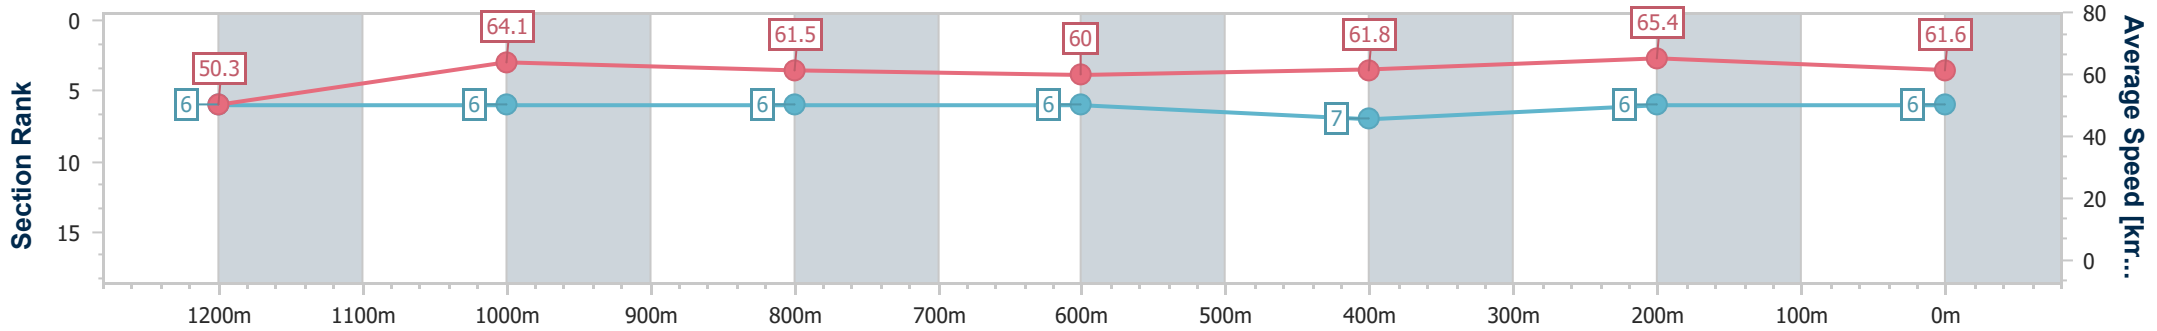

Horse/Jockey Name	Punjabi Landing
Final Rank	6
Fastest Section Time (Section)	0:11.01 (400m)
Top Speed [km/h] (Section)	66.2 (400m)
Race State	Finished

Eagle Farm QLD Professional
Race 7: XXXX GOLD BM65 Handicap - 1400m
23 October 2024 - 17:03
Track Rating: Good 4, Weather: Fine, Rail Position: +10m Entire

BRISBANE
RACING CLUB

Section	Overall	1200m	1000m	800m	600m	400m	200m
Section Times	1:24.49 [6] (0:14.36)	1:10.13 [6] (0:11.24)	0:58.89 [6] (0:11.99)	0:46.90 [6] (0:12.36)	0:34.54 [6] (0:11.85)	0:22.69 [7] (0:11.01)	0:11.68 [6] (0:11.68)
Average Speed [km/h]	50.3	64.1	61.5	60.0	61.8	65.4	61.6
Top Speed [km/h]	64.1	65.5	63.4	62.2	65.4	66.2	64.6
Avg. Dist. to Rail [m]	2.1	2.5	4.6	6.4	3.5	4.0	3.9
Avg. Stride Freq. [Hz]	2.2	2.4	2.3	2.2	2.3	2.4	2.3
Avg. Stride Length [m]	6.2	7.6	7.5	7.4	7.5	7.8	7.4

- [ ] Ranking at each section and finish
- -.-.- No data available at this section
- NA No data available