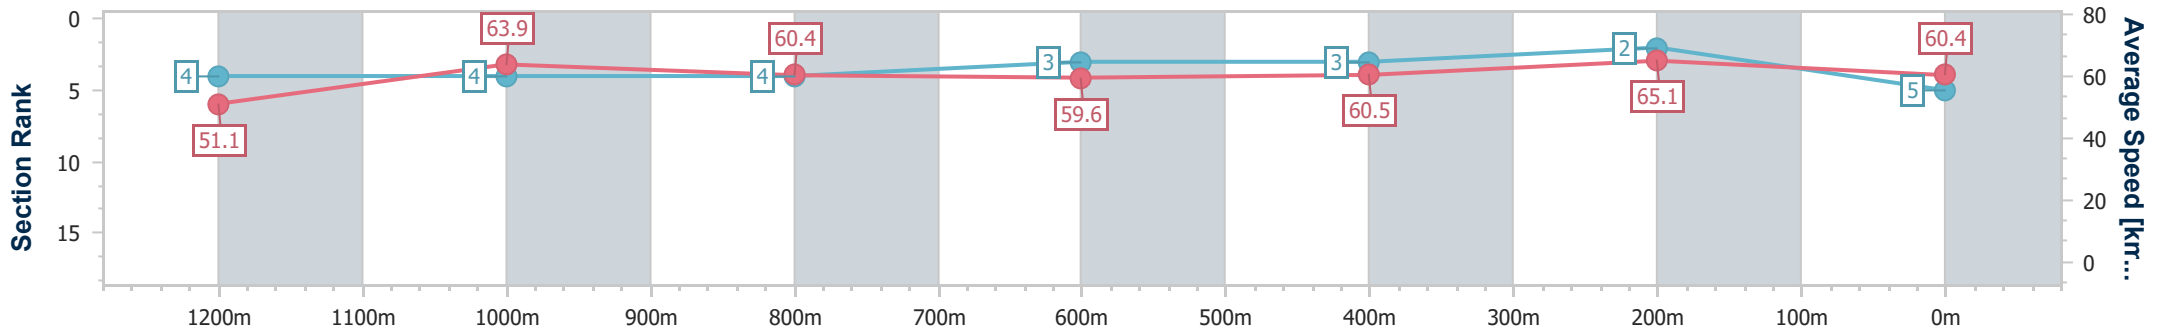

Horse/Jockey Name	Starlight Nation
Final Rank	5
Fastest Section Time (Section)	0:11.03 (400m)
Top Speed [km/h] (Section)	67.0 (400m)
Race State	Finished

Eagle Farm QLD Professional
Race 7: XXXX GOLD BM65 Handicap - 1400m
23 October 2024 - 17:03
Track Rating: Good 4, Weather: Fine, Rail Position: +10m Entire

BRISBANE
RACING CLUB

Section	Overall	1200m	1000m	800m	600m	400m	200m
Section Times	1:24.40 [5] (0:14.07)	1:10.33 [4] (0:11.31)	0:59.02 [4] (0:12.00)	0:47.02 [4] (0:12.15)	0:34.87 [3] (0:11.90)	0:22.97 [3] (0:11.03)	0:11.94 [2] (0:11.94)
Average Speed [km/h]	51.1	63.9	60.4	59.6	60.5	65.1	60.4
Top Speed [km/h]	64.3	65.9	62.3	60.5	64.6	67.0	63.4
Avg. Dist. to Rail [m]	2.1	1.3	1.6	0.7	0.2	0.3	1.2
Avg. Stride Freq. [Hz]	2.2	2.3	2.2	2.2	2.3	2.4	2.3
Avg. Stride Length [m]	6.3	7.6	7.6	7.5	7.5	7.5	7.2

- [ ] Ranking at each section and finish
- -.-.- No data available at this section
- NA No data available