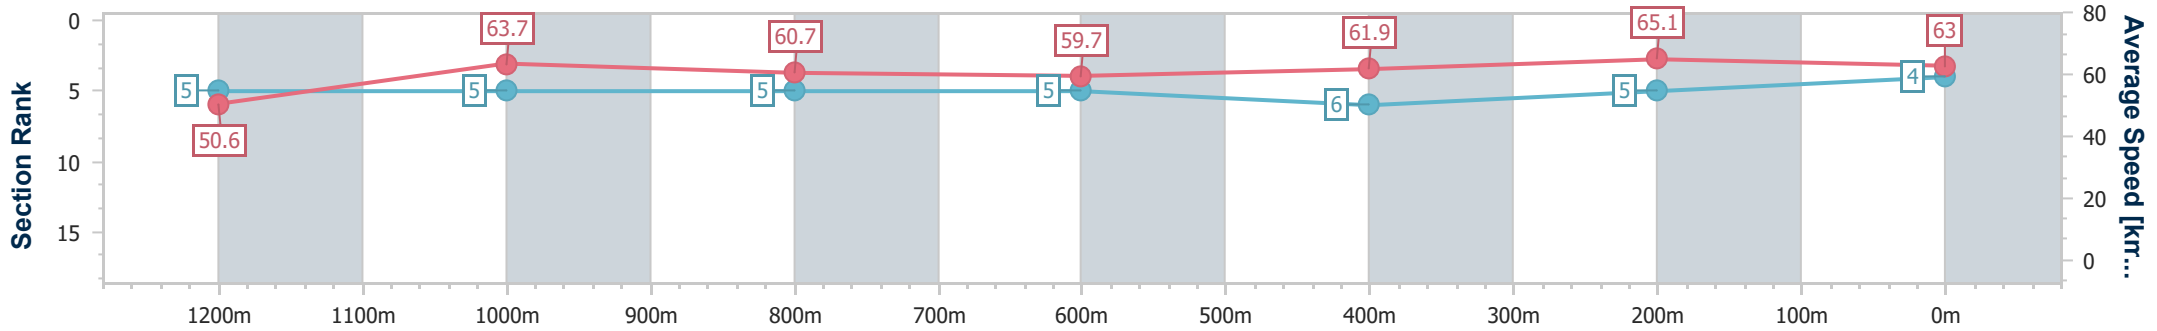

Eagle Farm QLD Professional
 Race 7: XXXX GOLD BM65 Handicap - 1400m
 23 October 2024 - 17:03
 Track Rating: Good 4, Weather: Fine, Rail Position: +10m Entire

BRISBANE
 RACING CLUB

Section	Overall	1200m	1000m	800m	600m	400m	200m
Section Times	1:24.20 [4] (0:14.22)	1:09.98 [5] (0:11.34)	0:58.64 [5] (0:11.98)	0:46.66 [5] (0:12.35)	0:34.31 [5] (0:11.78)	0:22.53 [6] (0:11.06)	0:11.47 [5] (0:11.47)
Average Speed [km/h]	50.6	63.7	60.7	59.7	61.9	65.1	63.0
Top Speed [km/h]	63.0	64.9	62.4	61.7	65.9	66.1	65.4
Avg. Dist. to Rail [m]	3.3	0.9	2.4	4.6	3.4	5.1	5.9
Avg. Stride Freq. [Hz]	2.3	2.4	2.3	2.3	2.4	2.5	2.4
Avg. Stride Length [m]	6.2	7.4	7.2	7.1	7.3	7.2	7.2