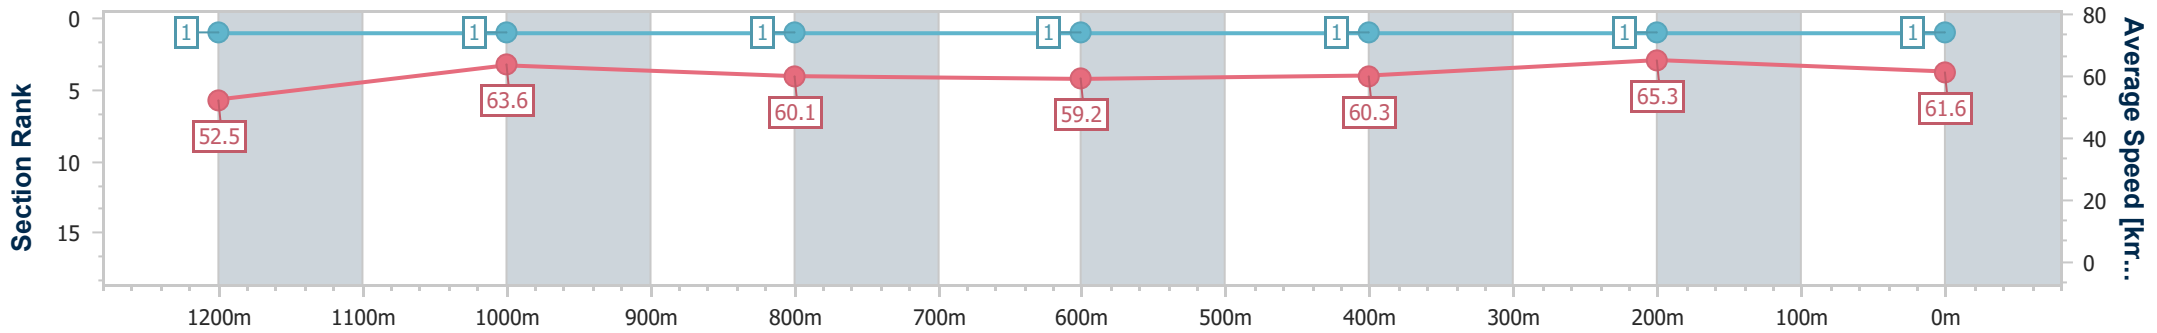

BRISBANE
 RACING CLUB

Section	Overall	1200m	1000m	800m	600m	400m	200m
Section Times	1:23.99 [1] (0:13.74)	1:10.25 [1] (0:11.29)	0:58.96 [1] (0:12.06)	0:46.90 [1] (0:12.19)	0:34.71 [1] (0:11.98)	0:22.73 [1] (0:11.01)	0:11.72 [1] (0:11.72)
Average Speed [km/h]	52.5	63.6	60.1	59.2	60.3	65.3	61.6
Top Speed [km/h]	65.2	64.9	61.5	59.7	63.2	67.0	64.7
Avg. Dist. to Rail [m]	3.6	0.3	0.7	0.7	0.8	2.5	2.3
Avg. Stride Freq. [Hz]	2.3	2.3	2.2	2.2	2.2	2.4	2.3
Avg. Stride Length [m]	6.2	7.8	7.6	7.6	7.6	7.6	7.4