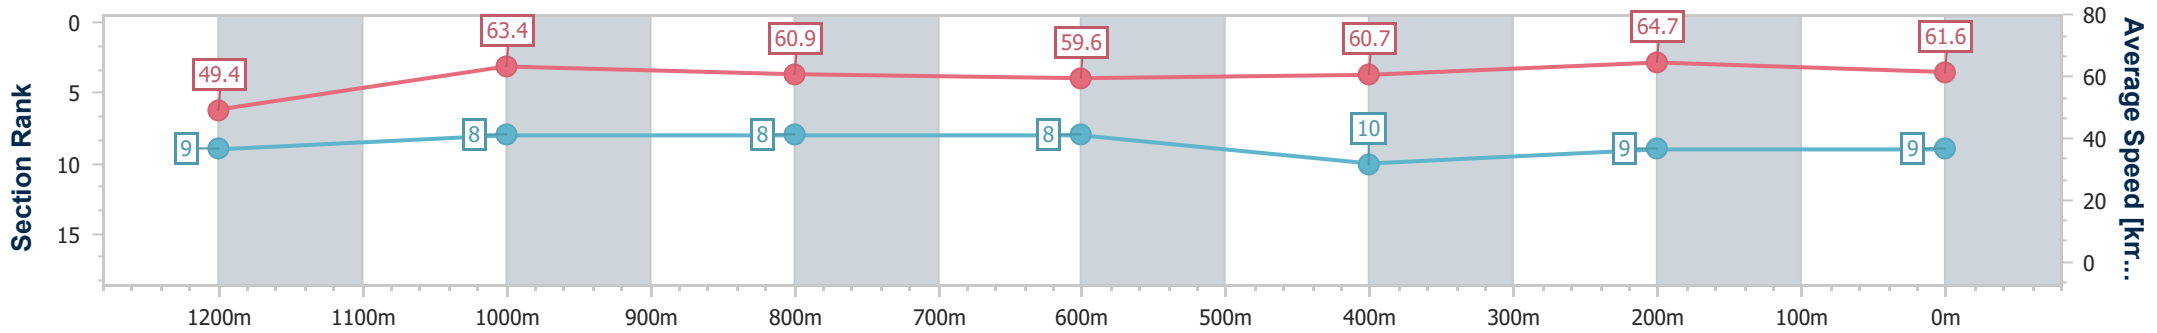

Horse/Jockey Name	Skywriter
Final Rank	9
Fastest Section Time (Section)	0:11.12 (400m)
Top Speed [km/h] (Section)	66.4 (400m)
Race State	Finished

Eagle Farm QLD Professional
Race 7: XXXX GOLD BM65 Handicap - 1400m
23 October 2024 - 17:03
Track Rating: Good 4, Weather: Fine, Rail Position: +10m Entire

BRISBANE
RACING CLUB

Section	Overall	1200m	1000m	800m	600m	400m	200m
Section Times	1:24.72 [9] (0:14.65)	1:10.07 [9] (0:11.35)	0:58.72 [8] (0:11.90)	0:46.82 [8] (0:12.14)	0:34.68 [8] (0:11.89)	0:22.79 [10] (0:11.12)	0:11.67 [9] (0:11.67)
Average Speed [km/h]	49.4	63.4	60.9	59.6	60.7	64.7	61.6
Top Speed [km/h]	63.5	64.7	62.9	61.2	63.7	66.4	63.3
Avg. Dist. to Rail [m]	5.1	1.8	1.6	0.8	0.3	1.8	2.6
Avg. Stride Freq. [Hz]	2.2	2.3	2.2	2.2	2.3	2.4	2.4
Avg. Stride Length [m]	6.1	7.6	7.5	7.4	7.4	7.4	7.2

- [ ] Ranking at each section and finish
- -.-.- No data available at this section
- NA No data available