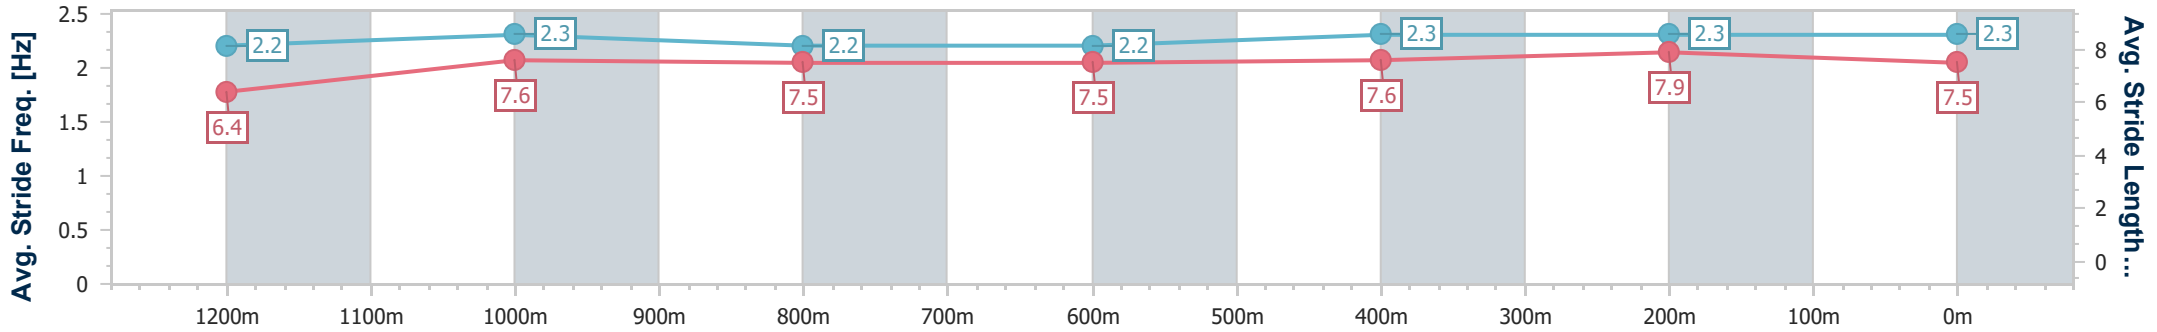

Horse/Jockey Name	Chayse 'N' Adam
Final Rank	7
Fastest Section Time (Section)	0:11.01 (400m)
Top Speed [km/h] (Section)	66.7 (400m)
Race State	Finished

Eagle Farm QLD Professional
Race 7: XXXX GOLD BM65 Handicap - 1400m
23 October 2024 - 17:03
Track Rating: Good 4, Weather: Fine, Rail Position: +10m Entire

BRISBANE
RACING CLUB

Section	Overall	1200m	1000m	800m	600m	400m	200m
Section Times	1:24.62 [7] (0:14.38)	1:10.24 [7] (0:11.41)	0:58.83 [7] (0:11.96)	0:46.87 [7] (0:12.21)	0:34.66 [7] (0:11.86)	0:22.80 [8] (0:11.01)	0:11.79 [8] (0:11.79)
Average Speed [km/h]	50.3	63.2	60.7	59.5	61.7	65.4	60.9
Top Speed [km/h]	63.7	64.3	62.3	61.0	64.1	66.7	64.4
Avg. Dist. to Rail [m]	3.4	2.2	2.1	2.2	2.8	7.1	7.3
Avg. Stride Freq. [Hz]	2.2	2.3	2.2	2.2	2.3	2.3	2.3
Avg. Stride Length [m]	6.4	7.6	7.5	7.5	7.6	7.9	7.5

- [ ] Ranking at each section and finish
- -.-.- No data available at this section
- NA No data available