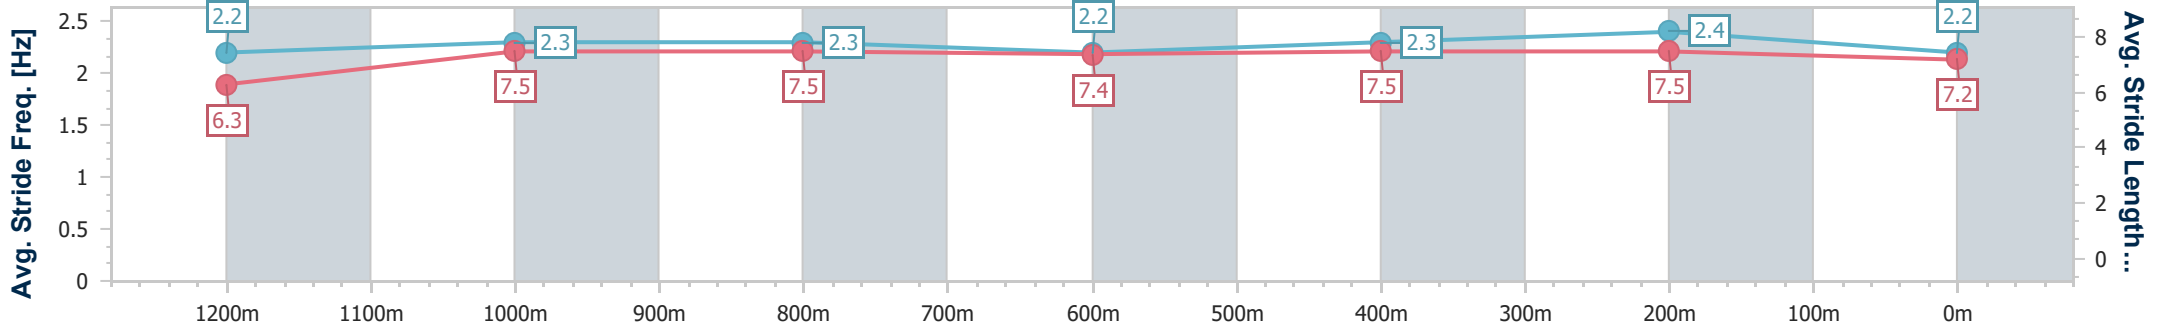

Eagle Farm QLD Professional
 Race 7: XXXX GOLD BM65 Handicap - 1400m
 23 October 2024 - 17:03
 Track Rating: Good 4, Weather: Fine, Rail Position: +10m Entire

BRISBANE
RACING CLUB

Section	Overall	1200m	1000m	800m	600m	400m	200m
Section Times	1:24.72 [9] (0:14.65)	1:10.07 [9] (0:11.35)	0:58.72 [8] (0:11.90)	0:46.82 [8] (0:12.14)	0:34.68 [8] (0:11.89)	0:22.79 [10] (0:11.12)	0:11.67 [9] (0:11.67)
Average Speed [km/h]	49.4	63.4	60.9	59.6	60.7	64.7	61.6
Top Speed [km/h]	63.5	64.7	62.9	61.2	63.7	66.4	63.3
Avg. Dist. to Rail [m]	5.1	1.8	1.6	0.8	0.3	1.8	2.6
Avg. Stride Freq. [Hz]	2.2	2.3	2.2	2.2	2.3	2.4	2.4
Avg. Stride Length [m]	6.1	7.6	7.5	7.4	7.4	7.4	7.2

- [] Ranking at each section and finish
- .-.- No data available at this section
- NA No data available

Horse/Jockey Name	Sensory
Final Rank	10
Fastest Section Time (Section)	0:11.29 (400m)
Top Speed [km/h] (Section)	66.5 (400m)
Race State	Finished

Eagle Farm QLD Professional
 Race 7: XXXX GOLD BM65 Handicap - 1400m
 23 October 2024 - 17:03
 Track Rating: Good 4, Weather: Fine, Rail Position: +10m Entire

BRISBANE
 RACING CLUB

Section	Overall	1200m	1000m	800m	600m	400m	200m
Section Times	1:25.70 [10] (0:14.75)	1:10.95 [10] (0:11.47)	0:59.48 [10] (0:11.88)	0:47.60 [10] (0:12.15)	0:35.45 [10] (0:11.67)	0:23.78 [9] (0:11.29)	0:12.49 [10] (0:12.49)
Average Speed [km/h]	48.9	62.8	61.1	59.6	62.2	63.6	57.7
Top Speed [km/h]	62.5	63.7	62.4	61.7	64.8	66.5	62.1
Avg. Dist. to Rail [m]	4.0	1.6	1.6	0.8	1.6	7.2	7.3
Avg. Stride Freq. [Hz]	2.2	2.3	2.3	2.2	2.3	2.4	2.2
Avg. Stride Length [m]	6.3	7.5	7.5	7.4	7.5	7.5	7.2