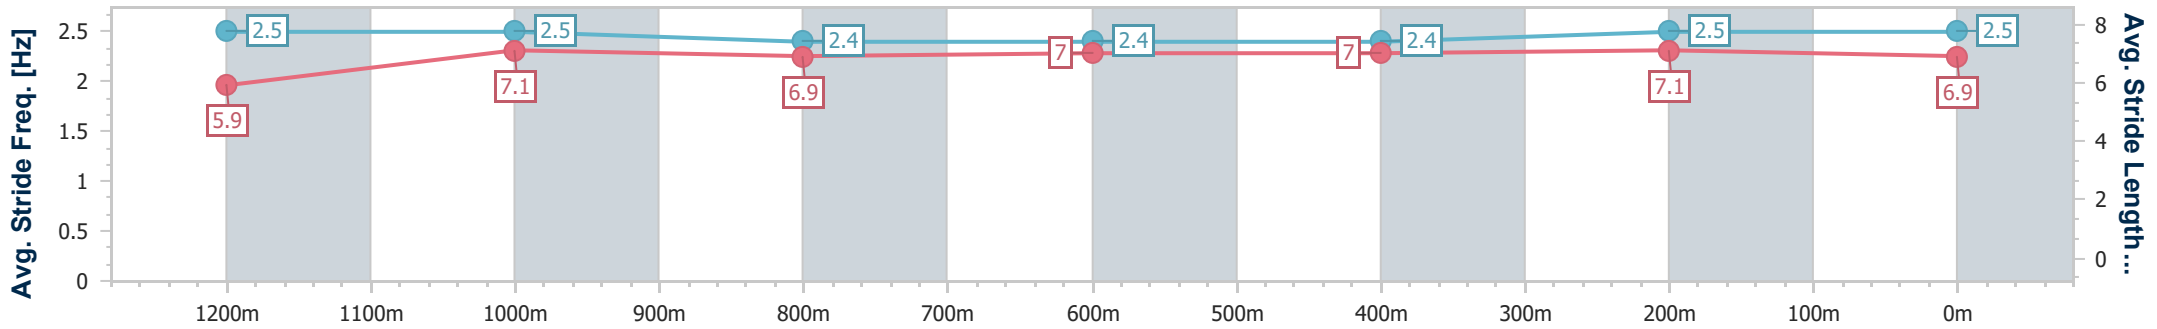

Horse/Jockey Name	Bandasha
Final Rank	2
Fastest Section Time (Section)	0:11.15 (400m)
Top Speed [km/h] (Section)	65.9 (1200m)
Race State	Finished

Eagle Farm QLD Professional
Race 7: XXXX GOLD BM65 Handicap - 1400m
23 October 2024 - 17:03
Track Rating: Good 4, Weather: Fine, Rail Position: +10m Entire

BRISBANE
RACING CLUB

Section	Overall	1200m	1000m	800m	600m	400m	200m
Section Times	1:24.12 [2] (0:13.74)	1:10.38 [2] (0:11.34)	0:59.04 [2] (0:12.09)	0:46.95 [2] (0:12.17)	0:34.78 [2] (0:11.98)	0:22.80 [2] (0:11.15)	0:11.65 [3] (0:11.65)
Average Speed [km/h]	52.5	63.7	60.3	59.5	60.3	64.6	61.5
Top Speed [km/h]	65.5	65.9	62.0	60.4	64.3	64.9	64.9
Avg. Dist. to Rail [m]	6.8	3.7	2.8	1.0	0.7	3.4	3.1
Avg. Stride Freq. [Hz]	2.5	2.5	2.4	2.4	2.4	2.5	2.5
Avg. Stride Length [m]	5.9	7.1	6.9	7.0	7.0	7.1	6.9

- [ ] Ranking at each section and finish
- -.-.-.- No data available at this section
- NA No data available