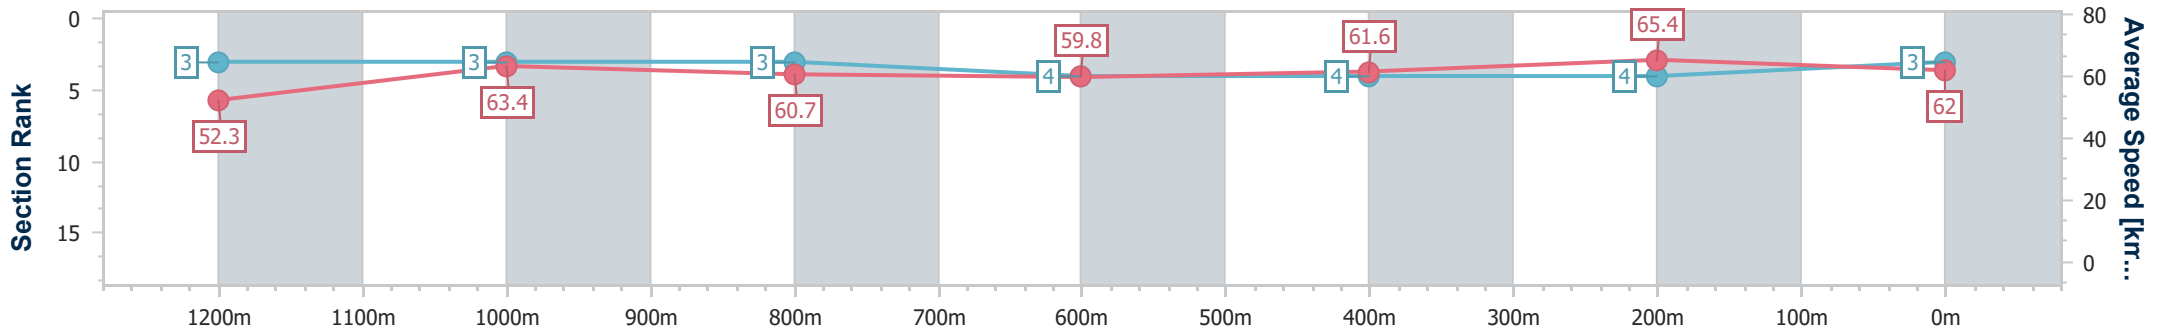

Horse/Jockey Name	Disney Castle
Final Rank	3
Fastest Section Time (Section)	0:11.00 (400m)
Top Speed [km/h] (Section)	66.8 (Overall)
Race State	Finished

Eagle Farm QLD Professional
Race 7: XXXX GOLD BM65 Handicap - 1400m
23 October 2024 - 17:03
Track Rating: Good 4, Weather: Fine, Rail Position: +10m Entire

BRISBANE
RACING CLUB

Section	Overall	1200m	1000m	800m	600m	400m	200m
Section Times	1:24.12 [3] (0:13.79)	1:10.33 [3] (0:11.42)	0:58.91 [3] (0:12.02)	0:46.89 [3] (0:12.33)	0:34.56 [4] (0:11.95)	0:22.61 [4] (0:11.00)	0:11.61 [4] (0:11.61)
Average Speed [km/h]	52.3	63.4	60.7	59.8	61.6	65.4	62.0
Top Speed [km/h]	66.8	66.8	63.4	61.1	65.1	66.1	64.7
Avg. Dist. to Rail [m]	5.6	1.6	3.4	5.5	4.5	4.7	3.6
Avg. Stride Freq. [Hz]	2.3	2.4	2.4	2.3	2.4	2.5	2.4
Avg. Stride Length [m]	6.2	7.3	7.1	7.1	7.2	7.4	7.1

- [ ] Ranking at each section and finish
- -.-.- No data available at this section
- NA No data available