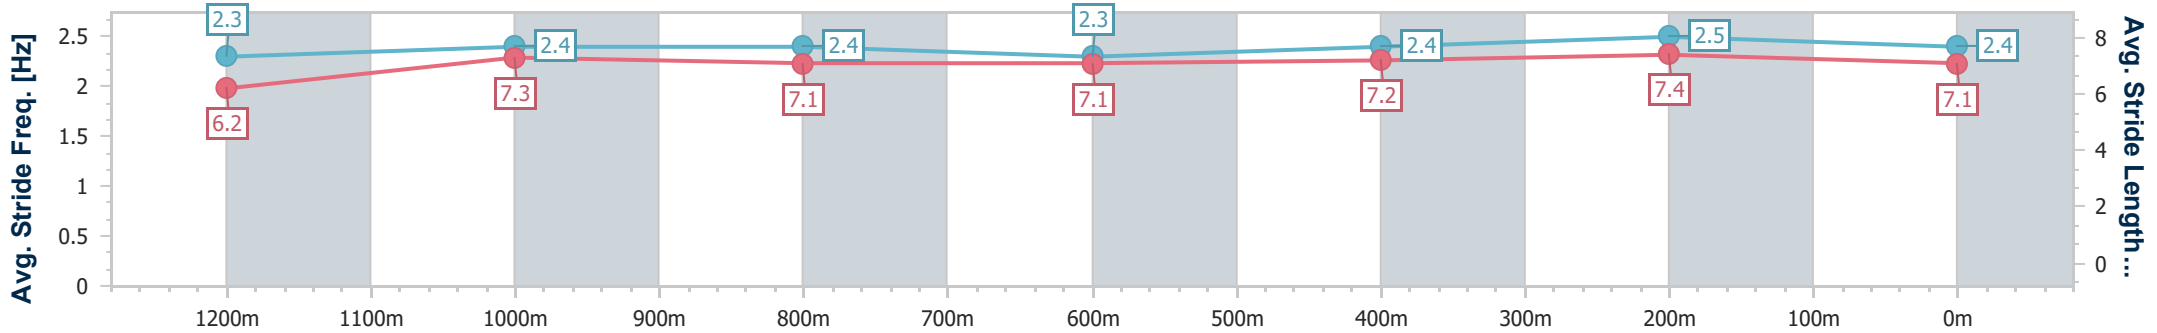

Horse/Jockey Name	Disney Castle
Final Rank	3
Fastest Section Time (Section)	0:11.00 (400m)
Top Speed [km/h] (Section)	66.8 (Overall)
Race State	Finished

Eagle Farm QLD Professional
Race 7: XXXX GOLD BM65 Handicap - 1400m
23 October 2024 - 17:03
Track Rating: Good 4, Weather: Fine, Rail Position: +10m Entire

BRISBANE
RACING CLUB

Section	Overall	1200m	1000m	800m	600m	400m	200m
Section Times	1:24.12 [3] (0:13.79)	1:10.33 [3] (0:11.42)	0:58.91 [3] (0:12.02)	0:46.89 [3] (0:12.33)	0:34.56 [4] (0:11.95)	0:22.61 [4] (0:11.00)	0:11.61 [4] (0:11.61)
Average Speed [km/h]	52.3	63.4	60.7	59.8	61.6	65.4	62.0
Top Speed [km/h]	66.8	66.8	63.4	61.1	65.1	66.1	64.7
Avg. Dist. to Rail [m]	5.6	1.6	3.4	5.5	4.5	4.7	3.6
Avg. Stride Freq. [Hz]	2.3	2.4	2.4	2.3	2.4	2.5	2.4
Avg. Stride Length [m]	6.2	7.3	7.1	7.1	7.2	7.4	7.1

- [ ] Ranking at each section and finish
- -.-.- No data available at this section
- NA No data available