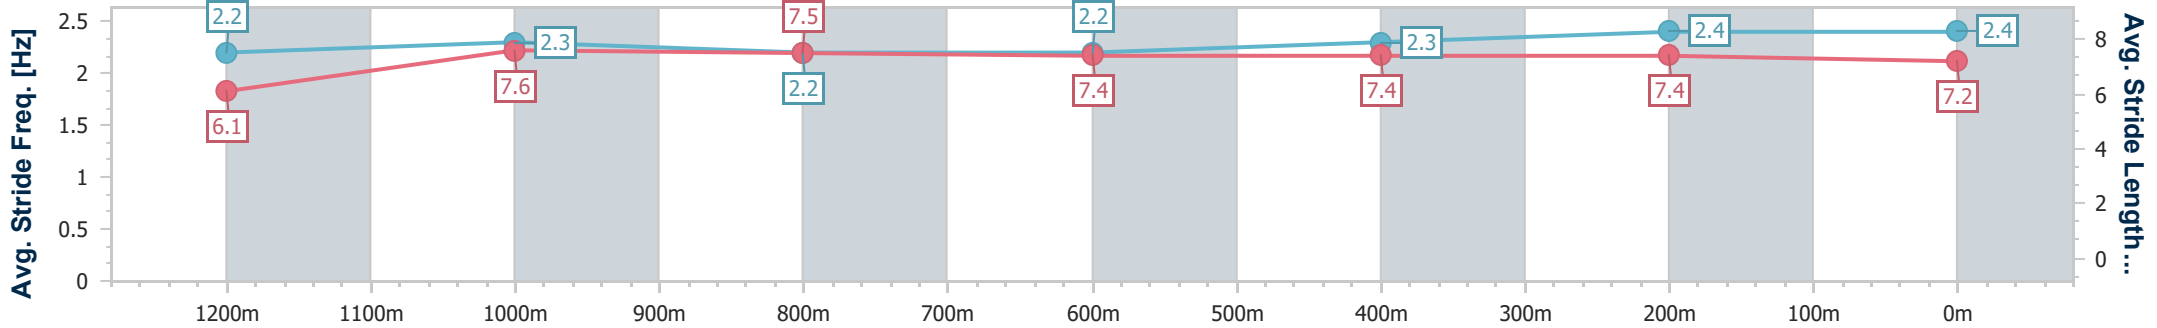

- [] Ranking at each section and finish
- .-.- No data available at this section
- NA No data available

Horse/Jockey Name	Skywriter
Final Rank	9
Fastest Section Time (Section)	0:11.12 (400m)
Top Speed [km/h] (Section)	66.4 (400m)
Race State	Finished

Eagle Farm QLD Professional
 Race 7: XXXX GOLD BM65 Handicap - 1400m
 23 October 2024 - 17:03
 Track Rating: Good 4, Weather: Fine, Rail Position: +10m Entire

BRISBANE
RACING CLUB

Section	Overall	1200m	1000m	800m	600m	400m	200m
Section Times	1:24.72 [9] (0:14.65)	1:10.07 [9] (0:11.35)	0:58.72 [8] (0:11.90)	0:46.82 [8] (0:12.14)	0:34.68 [8] (0:11.89)	0:22.79 [10] (0:11.12)	0:11.67 [9] (0:11.67)
Average Speed [km/h]	49.4	63.4	60.9	59.6	60.7	64.7	61.6
Top Speed [km/h]	63.5	64.7	62.9	61.2	63.7	66.4	63.3
Avg. Dist. to Rail [m]	5.1	1.8	1.6	0.8	0.3	1.8	2.6
Avg. Stride Freq. [Hz]	2.2	2.3	2.2	2.2	2.3	2.4	2.4
Avg. Stride Length [m]	6.1	7.6	7.5	7.4	7.4	7.4	7.2