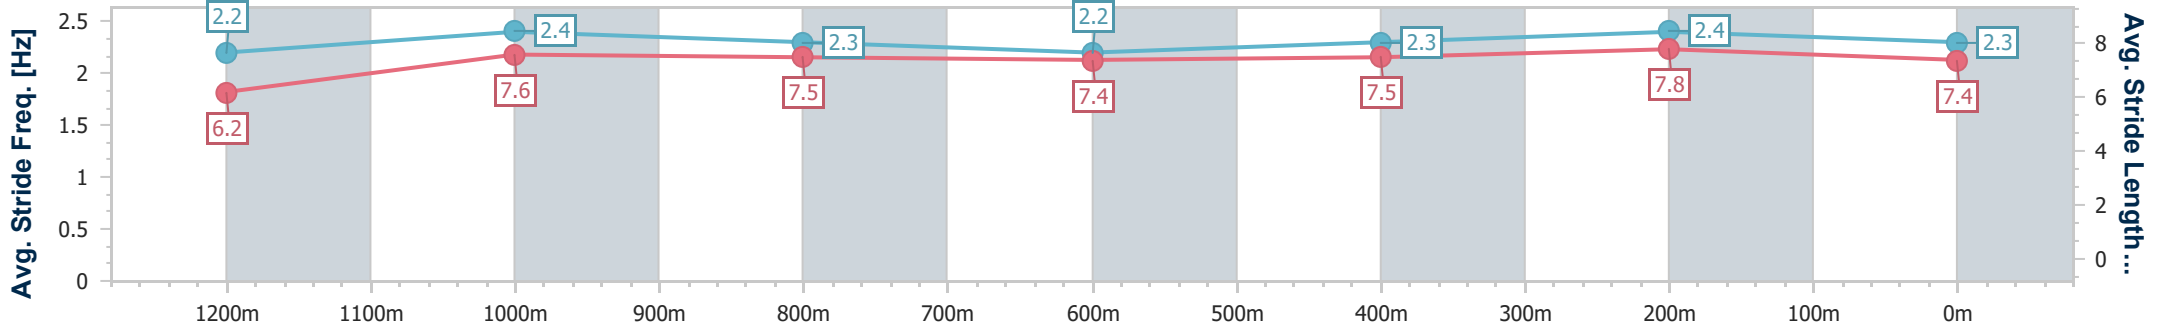

Horse/Jockey Name	Punjabi Landing
Final Rank	6
Fastest Section Time (Section)	0:11.01 (400m)
Top Speed [km/h] (Section)	66.2 (400m)
Race State	Finished

Eagle Farm QLD Professional
Race 7: XXXX GOLD BM65 Handicap - 1400m
23 October 2024 - 17:03
Track Rating: Good 4, Weather: Fine, Rail Position: +10m Entire

BRISBANE
RACING CLUB

Section	Overall	1200m	1000m	800m	600m	400m	200m
Section Times	1:24.49 [6] (0:14.36)	1:10.13 [6] (0:11.24)	0:58.89 [6] (0:11.99)	0:46.90 [6] (0:12.36)	0:34.54 [6] (0:11.85)	0:22.69 [7] (0:11.01)	0:11.68 [6] (0:11.68)
Average Speed [km/h]	50.3	64.1	61.5	60.0	61.8	65.4	61.6
Top Speed [km/h]	64.1	65.5	63.4	62.2	65.4	66.2	64.6
Avg. Dist. to Rail [m]	2.1	2.5	4.6	6.4	3.5	4.0	3.9
Avg. Stride Freq. [Hz]	2.2	2.4	2.3	2.2	2.3	2.4	2.3
Avg. Stride Length [m]	6.2	7.6	7.5	7.4	7.5	7.8	7.4

- [ ] Ranking at each section and finish
- -.-.- No data available at this section
- NA No data available