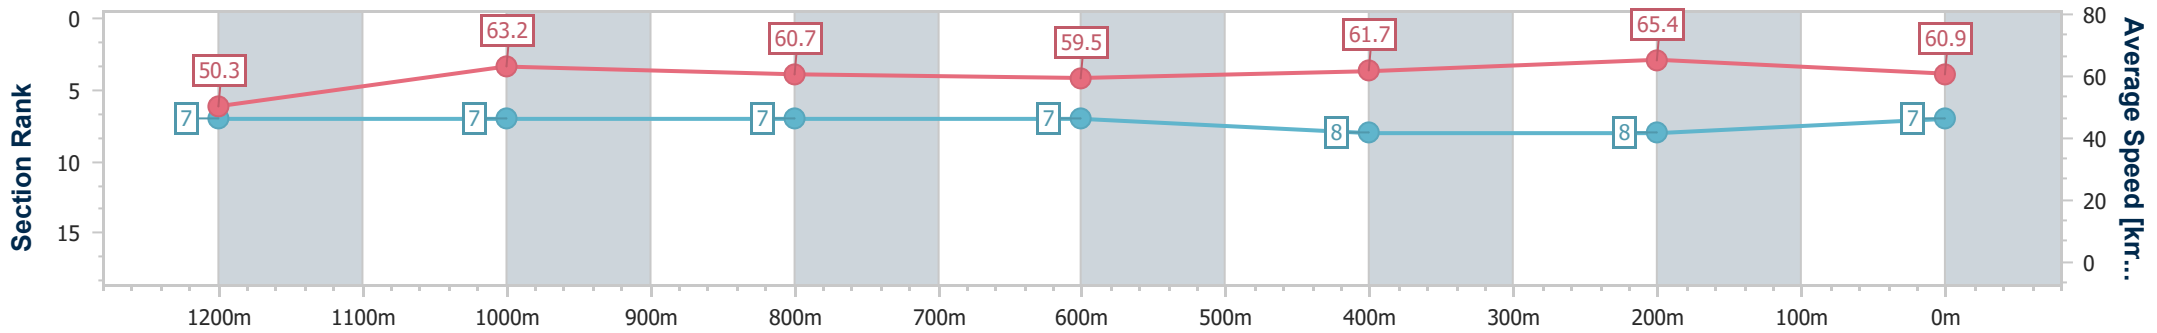

Horse/Jockey Name	Chayse 'N' Adam
Final Rank	7
Fastest Section Time (Section)	0:11.01 (400m)
Top Speed [km/h] (Section)	66.7 (400m)
Race State	Finished

Eagle Farm QLD Professional
Race 7: XXXX GOLD BM65 Handicap - 1400m
23 October 2024 - 17:03
Track Rating: Good 4, Weather: Fine, Rail Position: +10m Entire

BRISBANE
RACING CLUB

Section	Overall	1200m	1000m	800m	600m	400m	200m
Section Times	1:24.62 [7] (0:14.38)	1:10.24 [7] (0:11.41)	0:58.83 [7] (0:11.96)	0:46.87 [7] (0:12.21)	0:34.66 [7] (0:11.86)	0:22.80 [8] (0:11.01)	0:11.79 [8] (0:11.79)
Average Speed [km/h]	50.3	63.2	60.7	59.5	61.7	65.4	60.9
Top Speed [km/h]	63.7	64.3	62.3	61.0	64.1	66.7	64.4
Avg. Dist. to Rail [m]	3.4	2.2	2.1	2.2	2.8	7.1	7.3
Avg. Stride Freq. [Hz]	2.2	2.3	2.2	2.2	2.3	2.3	2.3
Avg. Stride Length [m]	6.4	7.6	7.5	7.5	7.6	7.9	7.5

- [ ] Ranking at each section and finish
- -.-.- No data available at this section
- NA No data available