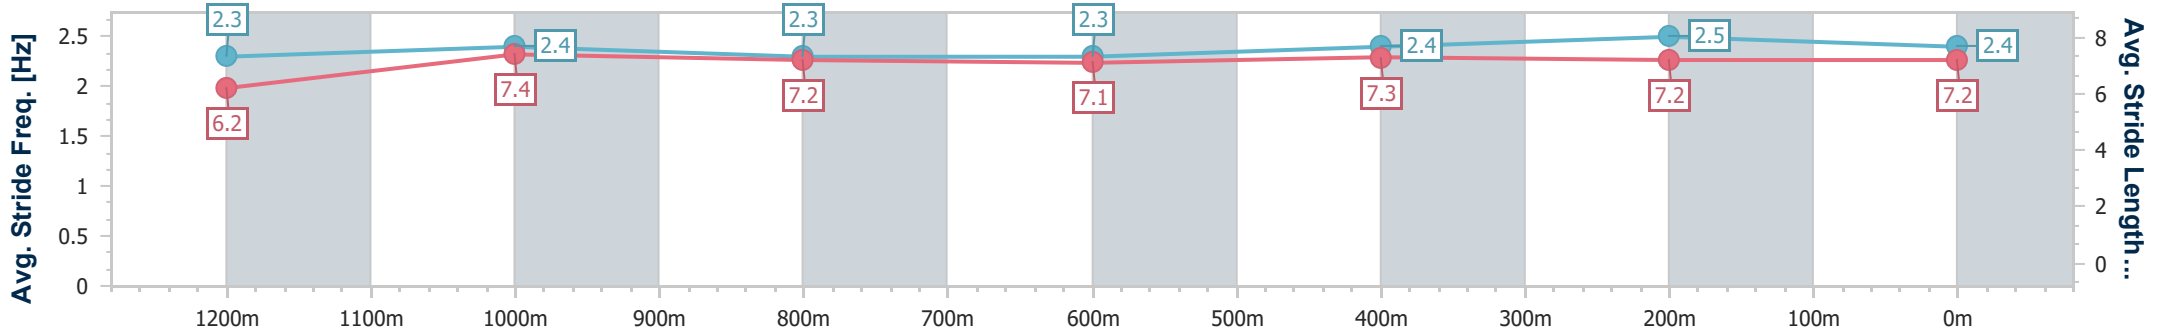

Horse/Jockey Name	Black Opium
Final Rank	4
Fastest Section Time (Section)	0:11.06 (400m)
Top Speed [km/h] (Section)	66.1 (400m)
Race State	Finished

Eagle Farm QLD Professional
Race 7: XXXX GOLD BM65 Handicap - 1400m
23 October 2024 - 17:03
Track Rating: Good 4, Weather: Fine, Rail Position: +10m Entire

BRISBANE
RACING CLUB

Section	Overall	1200m	1000m	800m	600m	400m	200m
Section Times	1:24.20 [4] (0:14.22)	1:09.98 [5] (0:11.34)	0:58.64 [5] (0:11.98)	0:46.66 [5] (0:12.35)	0:34.31 [5] (0:11.78)	0:22.53 [6] (0:11.06)	0:11.47 [5] (0:11.47)
Average Speed [km/h]	50.6	63.7	60.7	59.7	61.9	65.1	63.0
Top Speed [km/h]	63.0	64.9	62.4	61.7	65.9	66.1	65.4
Avg. Dist. to Rail [m]	3.3	0.9	2.4	4.6	3.4	5.1	5.9
Avg. Stride Freq. [Hz]	2.3	2.4	2.3	2.3	2.4	2.5	2.4
Avg. Stride Length [m]	6.2	7.4	7.2	7.1	7.3	7.2	7.2

- [ ] Ranking at each section and finish
- -.-.- No data available at this section
- NA No data available