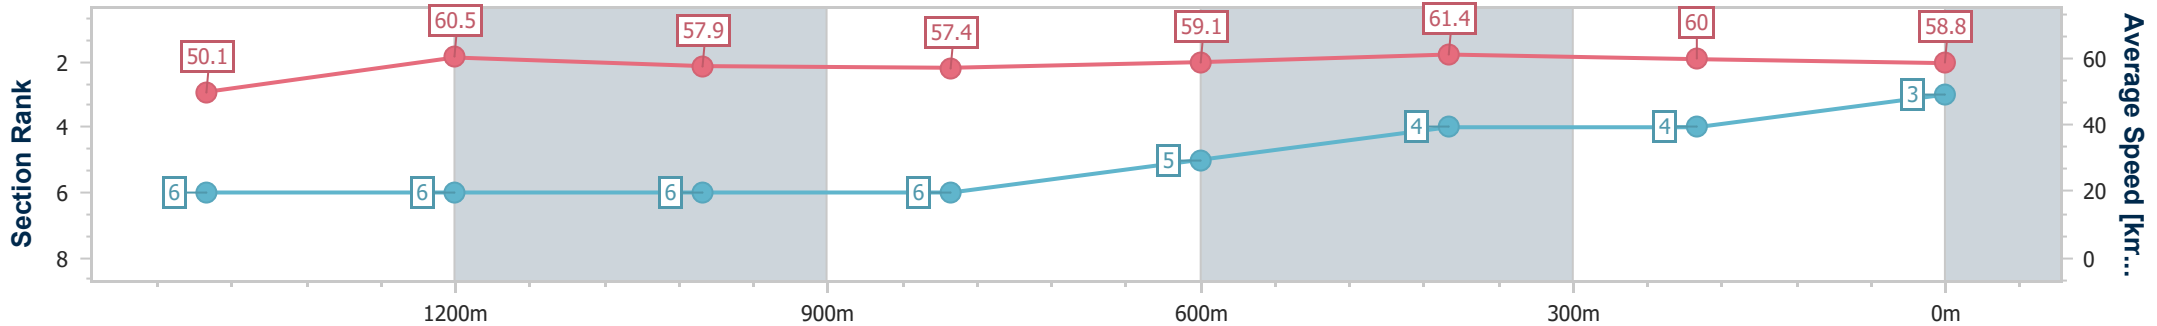

Horse/Jockey Name	Top Level
Final Rank	3
Fastest Section Time (Section)	0:11.79 (600m)
Top Speed [km/h] (Section)	62.4 (1400m)
Race State	Finished

Ipswich QLD Professional
Race 2: SCHWEPPES QTIS Three-Years-Old Maiden Plate - 1690m

24 October 2024 - 14:25

Track Rating: Good 4, Weather: Fine, Rail Position: +6m Entire

Section	Overall	1400m	1200m	1000m	800m	600m	400m	200m
Section Times	1:45.90 [3] (0:20.88)	1:25.02 [6] (0:11.88)	1:13.14 [6] (0:12.38)	1:00.76 [6] (0:12.48)	0:48.28 [6] (0:12.22)	0:36.06 [5] (0:11.79)	0:24.27 [4] (0:12.05)	0:12.22 [4] (0:12.22)
Average Speed [km/h]	50.1	60.5	57.9	57.4	59.1	61.4	60.0	58.8
Top Speed [km/h]	61.4	62.4	58.9	59.4	60.6	61.9	61.2	60.6
Avg. Dist. to Rail [m]	2.1	0.6	1.2	0.8	0.6	1.4	1.6	2.6
Avg. Stride Freq. [Hz]	2.3	2.3	2.2	2.2	2.3	2.3	2.4	2.3
Avg. Stride Length [m]	6.4	7.4	7.2	7.2	7.3	7.2	7.1	7.1

- [ ] Ranking at each section and finish
- -.-.- No data available at this section
- NA No data available