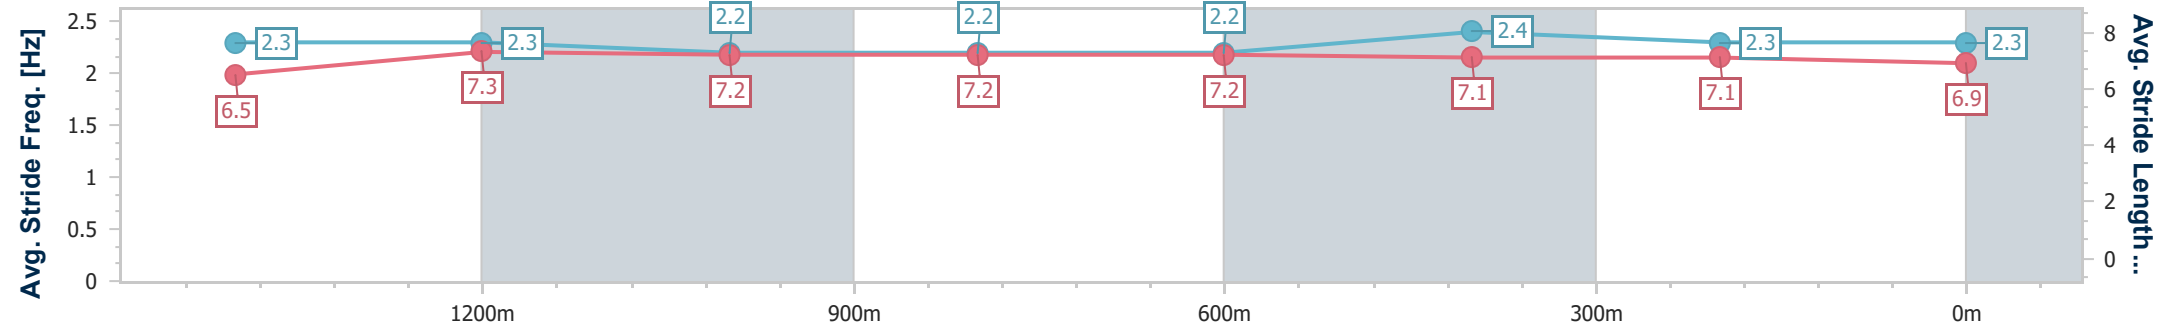

Ipswich QLD Professional  
Race 2: SCHWEPPES QTIS Three-Years-Old Maiden Plate - 1690m

24 October 2024 - 14:25

Track Rating: Good 4, Weather: Fine, Rail Position: +6m Entire

Section	Overall	1400m	1200m	1000m	800m	600m	400m	200m
Section Times	1:46.31 [6] (0:20.34)	1:25.97 [3] (0:11.95)	1:14.02 [3] (0:12.31)	1:01.71 [3] (0:12.59)	0:49.12 [3] (0:12.54)	0:36.58 [3] (0:11.84)	0:24.74 [3] (0:12.11)	0:12.63 [5] (0:12.63)
Average Speed [km/h]	51.4	60.0	58.0	57.0	57.2	60.3	59.5	56.9
Top Speed [km/h]	62.9	62.5	58.7	57.7	59.6	61.2	60.2	58.6
Avg. Dist. to Rail [m]	1.7	1.2	2.0	1.6	1.4	1.0	0.5	1.2
Avg. Stride Freq. [Hz]	2.3	2.2	2.2	2.2	2.2	2.3	2.3	2.2
Avg. Stride Length [m]	6.7	7.4	7.4	7.3	7.4	7.4	7.3	7.1

- [ ] Ranking at each section and finish
- .-.- No data available at this section
- NA No data available

Horse/Jockey Name	Secret Caviar
Final Rank	7
Fastest Section Time (Section)	0:11.83 (600m)
Top Speed [km/h] (Section)	62.3 (1400m)
Race State	Finished

Ipswich QLD Professional  
 Race 2: SCHWEPPES QTIS Three-Years-Old Maiden Plate - 1690m

24 October 2024 - 14:25

Track Rating: Good 4, Weather: Fine, Rail Position: +6m Entire

Section	Overall	1400m	1200m	1000m	800m	600m	400m	200m					
Section Times	1:46.56 [7] (0:20.66)	1:25.90 [5] (0:11.88)	1:14.02 [5] (0:12.31)	1:01.71 [4] (0:12.57)	0:49.14 [4] (0:12.54)	0:36.60 [6] (0:11.83)	0:24.77 [6] (0:12.11)	0:12.66 [6] (0:12.66)					
Average Speed [km/h]	50.6	60.1	58.1	57.3	57.3	60.5	59.2	57.1					
Top Speed [km/h]	62.1	62.3	58.8	58.5	59.1	61.3	60.0	59.6					
Avg. Dist. to Rail [m]	2.0	1.2	1.5	1.0	0.8	0.6	1.0	1.7					
Avg. Stride Freq. [Hz]	2.3	2.3	2.2	2.2	2.2	2.4	2.3	2.3					
Avg. Stride Length [m]	6.5	7.3	7.2	7.2	7.2	7.1	7.1	6.9					

- [ ] Ranking at each section and finish
- .-.- No data available at this section
- NA No data available