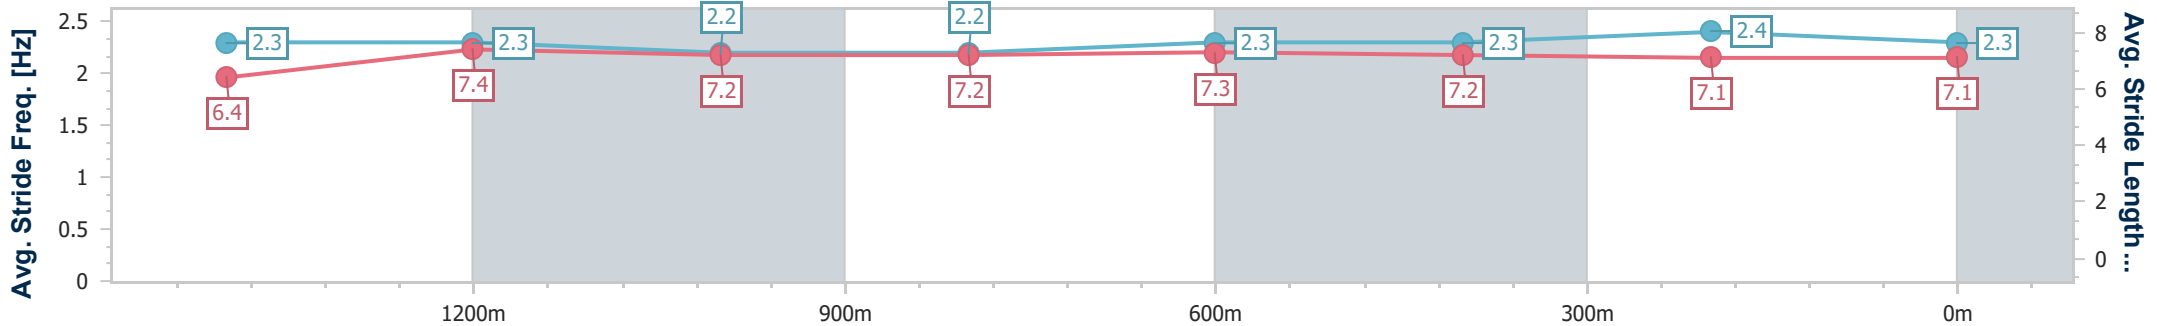

- [ ] Ranking at each section and finish
- .-.- No data available at this section
- NA No data available

Horse/Jockey Name	Top Level
Final Rank	3
Fastest Section Time (Section)	0:11.79 (600m)
Top Speed [km/h] (Section)	62.4 (1400m)
Race State	Finished

Ipswich QLD Professional  
 Race 2: SCHWEPPES QTIS Three-Years-Old Maiden Plate - 1690m

24 October 2024 - 14:25

Track Rating: Good 4, Weather: Fine, Rail Position: +6m Entire

Section	Overall	1400m	1200m	1000m	800m	600m	400m	200m
Section Times	1:45.90 [3] (0:20.88)	1:25.02 [6] (0:11.88)	1:13.14 [6] (0:12.38)	1:00.76 [6] (0:12.48)	0:48.28 [6] (0:12.22)	0:36.06 [5] (0:11.79)	0:24.27 [4] (0:12.05)	0:12.22 [4] (0:12.22)
Average Speed [km/h]	50.1	60.5	57.9	57.4	59.1	61.4	60.0	58.8
Top Speed [km/h]	61.4	62.4	58.9	59.4	60.6	61.9	61.2	60.6
Avg. Dist. to Rail [m]	2.1	0.6	1.2	0.8	0.6	1.4	1.6	2.6
Avg. Stride Freq. [Hz]	2.3	2.3	2.2	2.2	2.3	2.3	2.4	2.3
Avg. Stride Length [m]	6.4	7.4	7.2	7.2	7.3	7.2	7.1	7.1