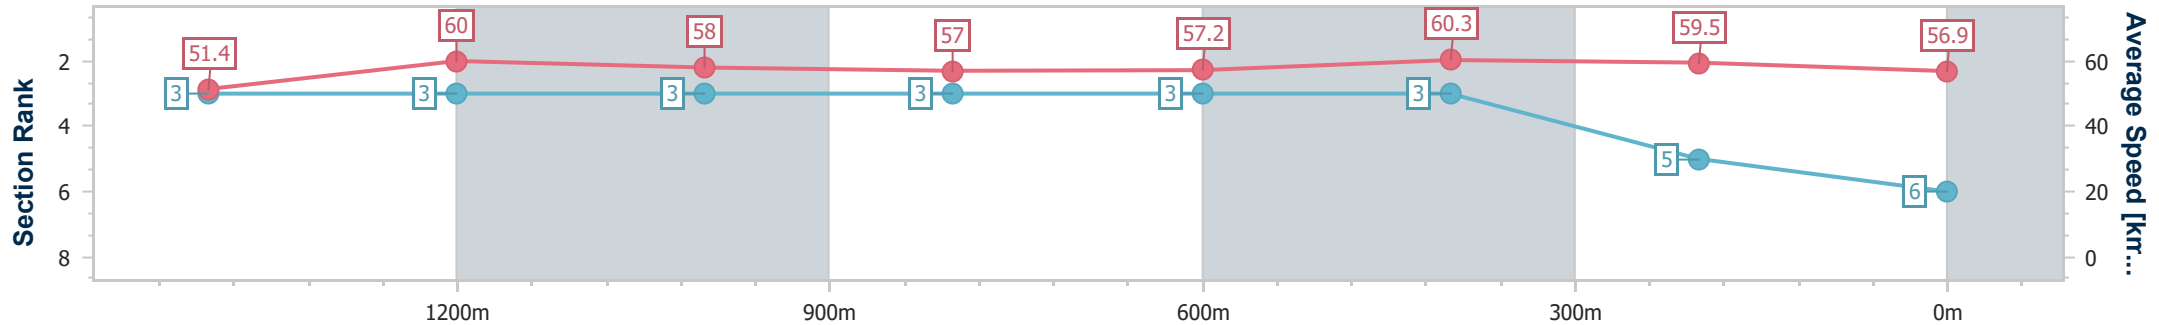

- [ ] Ranking at each section and finish
- .-.- No data available at this section
- NA No data available

Horse/Jockey Name	As Expected
Final Rank	6
Fastest Section Time (Section)	0:11.84 (600m)
Top Speed [km/h] (Section)	62.9 (Overall)
Race State	Finished

Ipswich QLD Professional  
Race 2: SCHWEPPES QTIS Three-Years-Old Maiden Plate - 1690m

24 October 2024 - 14:25

Track Rating: Good 4, Weather: Fine, Rail Position: +6m Entire

Section	Overall	1400m	1200m	1000m	800m	600m	400m	200m
Section Times	1:46.31 [6] (0:20.34)	1:25.97 [3] (0:11.95)	1:14.02 [3] (0:12.31)	1:01.71 [3] (0:12.59)	0:49.12 [3] (0:12.54)	0:36.58 [3] (0:11.84)	0:24.74 [3] (0:12.11)	0:12.63 [5] (0:12.63)
Average Speed [km/h]	51.4	60.0	58.0	57.0	57.2	60.3	59.5	56.9
Top Speed [km/h]	62.9	62.5	58.7	57.7	59.6	61.2	60.2	58.6
Avg. Dist. to Rail [m]	1.7	1.2	2.0	1.6	1.4	1.0	0.5	1.2
Avg. Stride Freq. [Hz]	2.3	2.2	2.2	2.2	2.2	2.3	2.3	2.2
Avg. Stride Length [m]	6.7	7.4	7.4	7.3	7.4	7.4	7.3	7.1