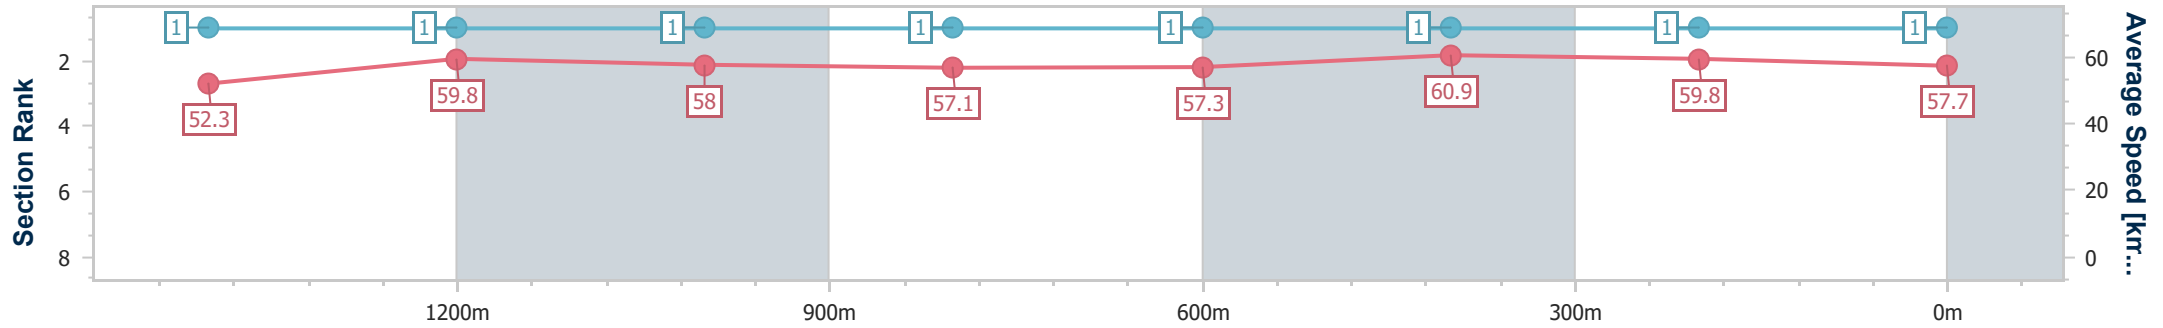

24 October 2024 - 14:25

Track Rating: Good 4, Weather: Fine, Rail Position: +6m Entire

Section	Overall	1400m	1200m	1000m	800m	600m	400m	200m
Section Times	1:45.60 [1] (0:19.96)	1:25.64 [1] (0:12.02)	1:13.62 [1] (0:12.36)	1:01.26 [1] (0:12.59)	0:48.67 [1] (0:12.48)	0:36.19 [1] (0:11.74)	0:24.45 [1] (0:11.98)	0:12.47 [1] (0:12.47)
Average Speed [km/h]	52.3	59.8	58.0	57.1	57.3	60.9	59.8	57.7
Top Speed [km/h]	62.6	62.2	58.8	57.5	59.9	61.3	61.1	58.8
Avg. Dist. to Rail [m]	1.0	0.7	0.6	0.5	1.2	1.5	2.0	2.0
Avg. Stride Freq. [Hz]	2.4	2.3	2.3	2.3	2.2	2.4	2.3	2.3
Avg. Stride Length [m]	6.6	7.0	7.1	7.1	7.1	7.1	7.1	7.1