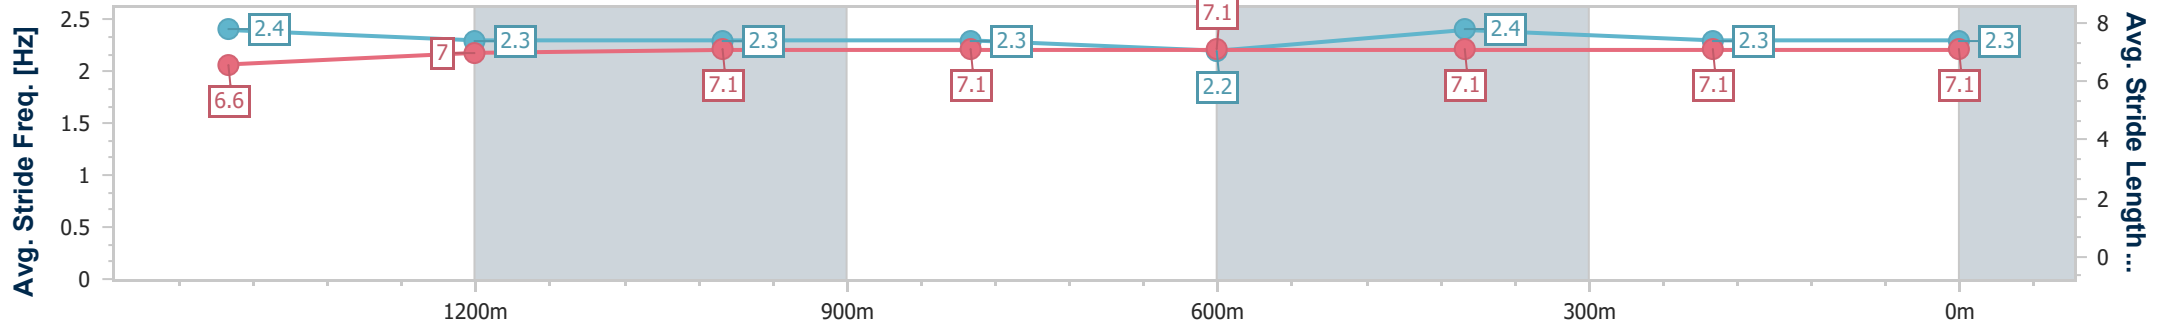

24 October 2024 - 14:25

Track Rating: Good 4, Weather: Fine, Rail Position: +6m Entire

Section	Overall	1400m	1200m	1000m	800m	600m	400m	200m
Section Times	1:45.60 [1] (0:19.96)	1:25.64 [1] (0:12.02)	1:13.62 [1] (0:12.36)	1:01.26 [1] (0:12.59)	0:48.67 [1] (0:12.48)	0:36.19 [1] (0:11.74)	0:24.45 [1] (0:11.98)	0:12.47 [1] (0:12.47)
Average Speed [km/h]	52.3	59.8	58.0	57.1	57.3	60.9	59.8	57.7
Top Speed [km/h]	62.6	62.2	58.8	57.5	59.9	61.3	61.1	58.8
Avg. Dist. to Rail [m]	1.0	0.7	0.6	0.5	1.2	1.5	2.0	2.0
Avg. Stride Freq. [Hz]	2.4	2.3	2.3	2.3	2.2	2.4	2.3	2.3
Avg. Stride Length [m]	6.6	7.0	7.1	7.1	7.1	7.1	7.1	7.1