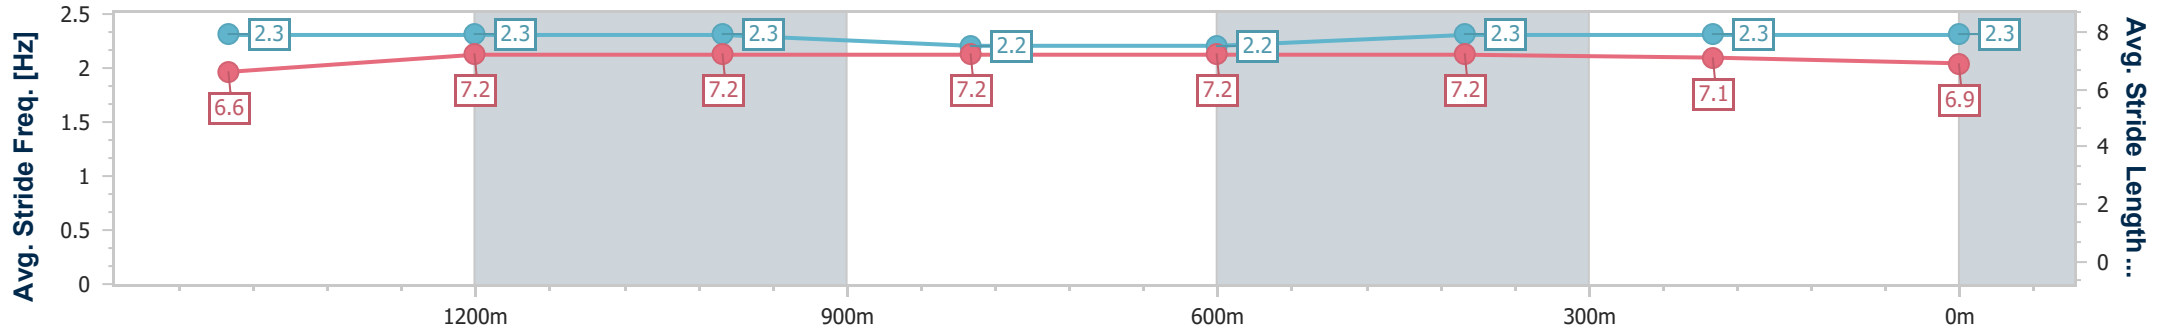

- [ ] Ranking at each section and finish
- .-.- No data available at this section
- NA No data available

Horse/Jockey Name	Octoboom
Final Rank	5
Fastest Section Time (Section)	0:11.84 (600m)
Top Speed [km/h] (Section)	62.5 (Overall)
Race State	Finished

Ipswich QLD Professional  
 Race 2: SCHWEPPES QTIS Three-Years-Old Maiden Plate - 1690m

24 October 2024 - 14:25

Track Rating: Good 4, Weather: Fine, Rail Position: +6m Entire

Section	Overall	1400m	1200m	1000m	800m	600m	400m	200m
Section Times	1:46.13 [5] (0:20.30)	1:25.83 [2] (0:11.88)	1:13.95 [2] (0:12.30)	1:01.65 [2] (0:12.56)	0:49.09 [2] (0:12.44)	0:36.65 [2] (0:11.84)	0:24.81 [2] (0:12.13)	0:12.68 [2] (0:12.68)
Average Speed [km/h]	51.6	60.3	58.3	57.3	57.8	60.9	59.3	56.7
Top Speed [km/h]	62.5	62.4	59.2	58.1	59.6	61.9	61.0	58.2
Avg. Dist. to Rail [m]	3.7	0.6	0.8	0.3	0.2	0.3	0.3	0.3
Avg. Stride Freq. [Hz]	2.3	2.3	2.3	2.2	2.2	2.3	2.3	2.3
Avg. Stride Length [m]	6.6	7.2	7.2	7.2	7.2	7.2	7.1	6.9