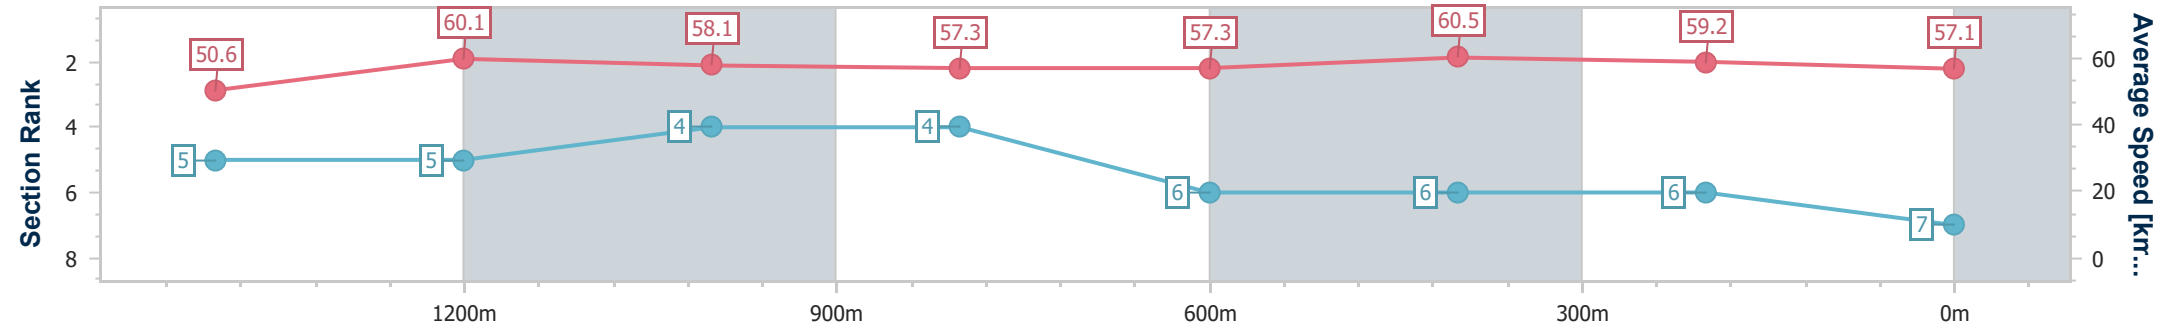

- [ ] Ranking at each section and finish
- .-.- No data available at this section
- NA No data available

Horse/Jockey Name	Secret Caviar
Final Rank	7
Fastest Section Time (Section)	0:11.83 (600m)
Top Speed [km/h] (Section)	62.3 (1400m)
Race State	Finished

Ipswich QLD Professional  
 Race 2: SCHWEPPES QTIS Three-Years-Old Maiden Plate - 1690m

24 October 2024 - 14:25

Track Rating: Good 4, Weather: Fine, Rail Position: +6m Entire

Section	Overall	1400m	1200m	1000m	800m	600m	400m	200m					
Section Times	1:46.56 [7] (0:20.66)	1:25.90 [5] (0:11.88)	1:14.02 [5] (0:12.31)	1:01.71 [4] (0:12.57)	0:49.14 [4] (0:12.54)	0:36.60 [6] (0:11.83)	0:24.77 [6] (0:12.11)	0:12.66 [6] (0:12.66)					
Average Speed [km/h]	50.6	60.1	58.1	57.3	57.3	60.5	59.2	57.1					
Top Speed [km/h]	62.1	62.3	58.8	58.5	59.1	61.3	60.0	59.6					
Avg. Dist. to Rail [m]	2.0	1.2	1.5	1.0	0.8	0.6	1.0	1.7					
Avg. Stride Freq. [Hz]	2.3	2.3	2.2	2.2	2.2	2.4	2.3	2.3					
Avg. Stride Length [m]	6.5	7.3	7.2	7.2	7.2	7.1	7.1	6.9					