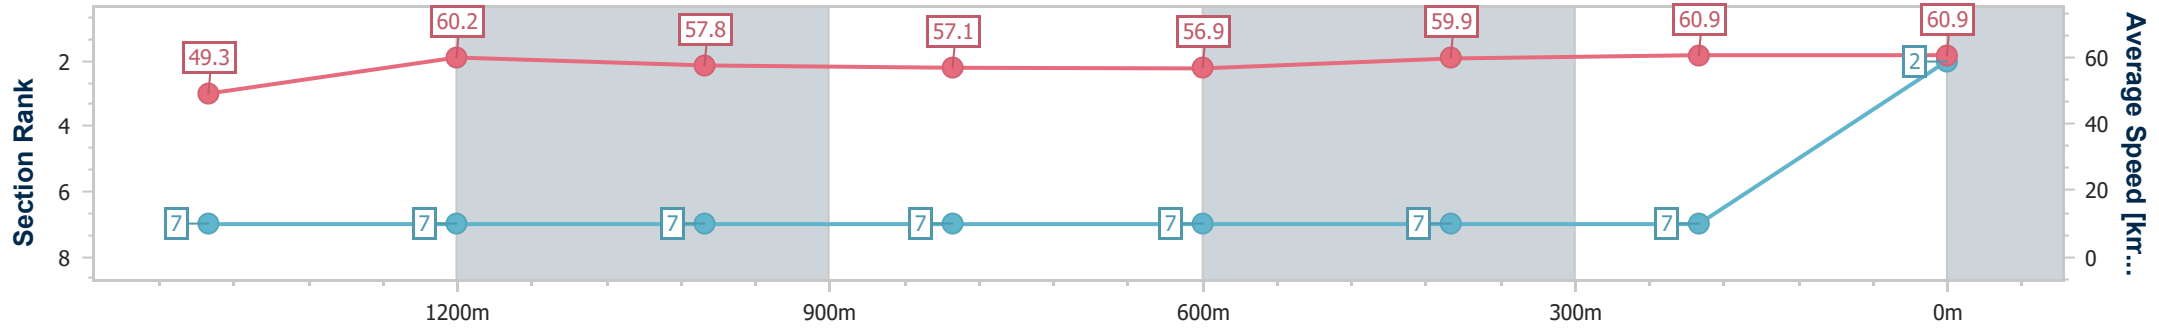

Horse/Jockey Name	Dark Red
Final Rank	2
Fastest Section Time (Section)	0:11.79 (1400m)
Top Speed [km/h] (Section)	62.6 (400m)
Race State	Finished

Ipswich QLD Professional
Race 2: SCHWEPPES QTIS Three-Years-Old Maiden Plate - 1690m

24 October 2024 - 14:25

Track Rating: Good 4, Weather: Fine, Rail Position: +6m Entire

Section	Overall	1400m	1200m	1000m	800m	600m	400m	200m
Section Times	1:45.82 [2] (0:21.13)	1:24.69 [7] (0:11.79)	1:12.90 [7] (0:12.31)	1:00.59 [7] (0:12.53)	0:48.06 [7] (0:12.50)	0:35.56 [7] (0:11.92)	0:23.64 [7] (0:11.83)	0:11.81 [7] (0:11.81)
Average Speed [km/h]	49.3	60.2	57.8	57.1	56.9	59.9	60.9	60.9
Top Speed [km/h]	60.3	62.0	58.8	59.1	57.8	60.7	62.6	62.3
Avg. Dist. to Rail [m]	3.4	3.3	3.1	2.3	2.9	1.9	1.2	3.3
Avg. Stride Freq. [Hz]	2.3	2.4	2.3	2.3	2.2	2.3	2.3	2.3
Avg. Stride Length [m]	6.4	7.1	7.1	7.0	7.0	7.1	7.3	7.2

- [ ] Ranking at each section and finish
- -.-.- No data available at this section
- NA No data available