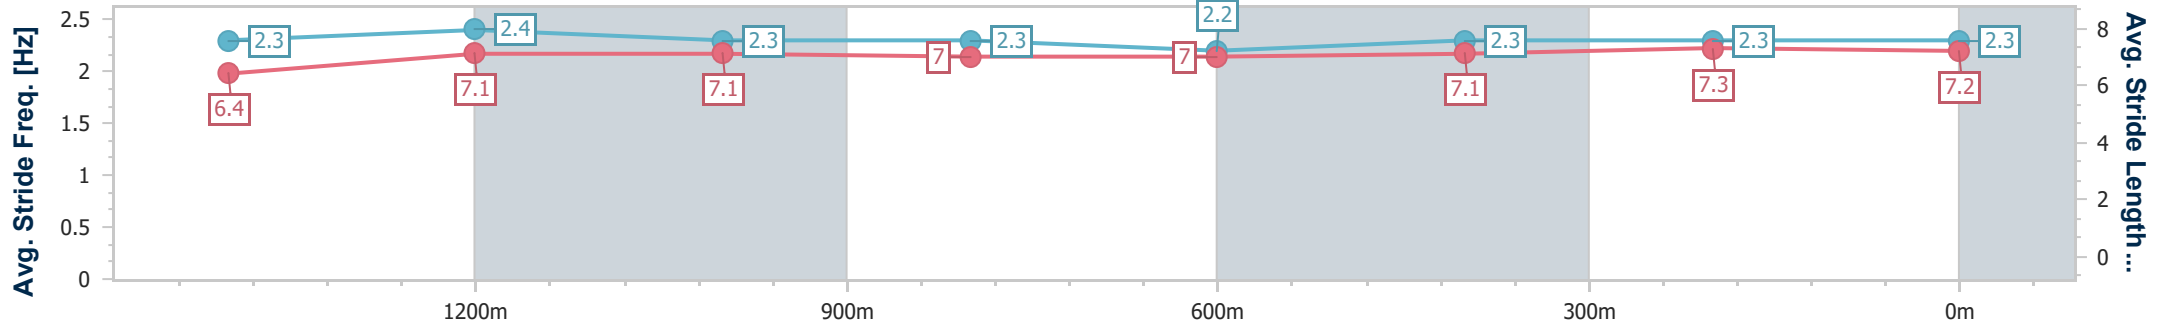

Horse/Jockey Name	Dark Red
Final Rank	2
Fastest Section Time (Section)	0:11.79 (1400m)
Top Speed [km/h] (Section)	62.6 (400m)
Race State	Finished

Ipswich QLD Professional
Race 2: SCHWEPPES QTIS Three-Years-Old Maiden Plate - 1690m

24 October 2024 - 14:25

Track Rating: Good 4, Weather: Fine, Rail Position: +6m Entire

Section	Overall	1400m	1200m	1000m	800m	600m	400m	200m
Section Times	1:45.82 [2] (0:21.13)	1:24.69 [7] (0:11.79)	1:12.90 [7] (0:12.31)	1:00.59 [7] (0:12.53)	0:48.06 [7] (0:12.50)	0:35.56 [7] (0:11.92)	0:23.64 [7] (0:11.83)	0:11.81 [7] (0:11.81)
Average Speed [km/h]	49.3	60.2	57.8	57.1	56.9	59.9	60.9	60.9
Top Speed [km/h]	60.3	62.0	58.8	59.1	57.8	60.7	62.6	62.3
Avg. Dist. to Rail [m]	3.4	3.3	3.1	2.3	2.9	1.9	1.2	3.3
Avg. Stride Freq. [Hz]	2.3	2.4	2.3	2.3	2.2	2.3	2.3	2.3
Avg. Stride Length [m]	6.4	7.1	7.1	7.0	7.0	7.1	7.3	7.2

- [ ] Ranking at each section and finish
- -.-.- No data available at this section
- NA No data available