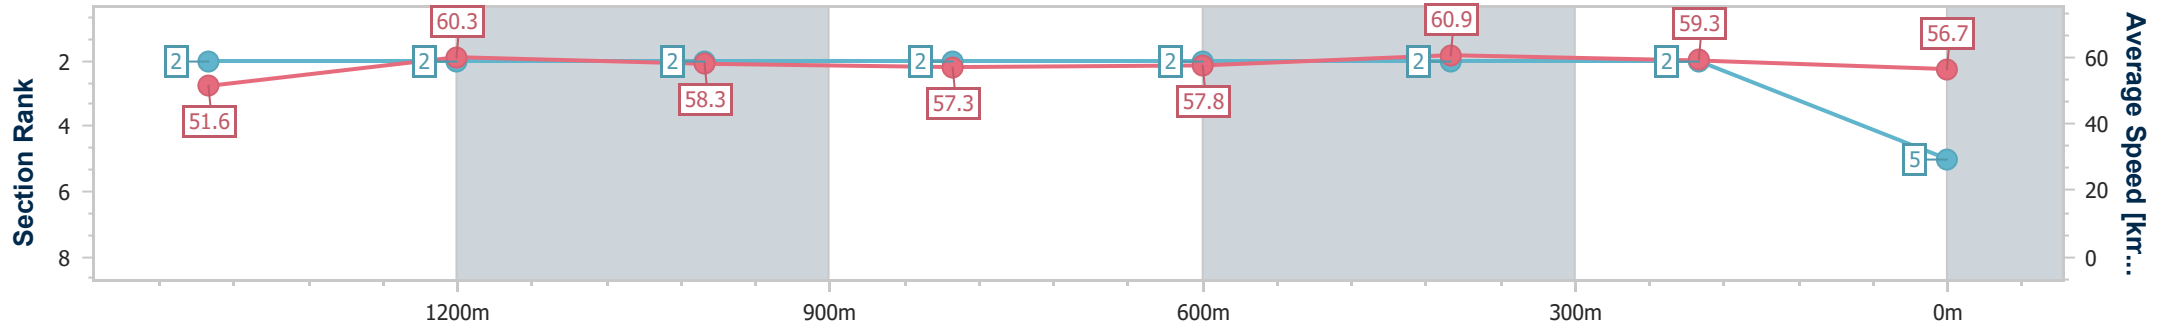

Horse/Jockey Name	Octoboom
Final Rank	5
Fastest Section Time (Section)	0:11.84 (600m)
Top Speed [km/h] (Section)	62.5 (Overall)
Race State	Finished

Ipswich QLD Professional
Race 2: SCHWEPPES QTIS Three-Years-Old Maiden Plate - 1690m

24 October 2024 - 14:25

Track Rating: Good 4, Weather: Fine, Rail Position: +6m Entire

Section	Overall	1400m	1200m	1000m	800m	600m	400m	200m
Section Times	1:46.13 [5] (0:20.30)	1:25.83 [2] (0:11.88)	1:13.95 [2] (0:12.30)	1:01.65 [2] (0:12.56)	0:49.09 [2] (0:12.44)	0:36.65 [2] (0:11.84)	0:24.81 [2] (0:12.13)	0:12.68 [2] (0:12.68)
Average Speed [km/h]	51.6	60.3	58.3	57.3	57.8	60.9	59.3	56.7
Top Speed [km/h]	62.5	62.4	59.2	58.1	59.6	61.9	61.0	58.2
Avg. Dist. to Rail [m]	3.7	0.6	0.8	0.3	0.2	0.3	0.3	0.3
Avg. Stride Freq. [Hz]	2.3	2.3	2.3	2.2	2.2	2.3	2.3	2.3
Avg. Stride Length [m]	6.6	7.2	7.2	7.2	7.2	7.2	7.1	6.9

- [ ] Ranking at each section and finish
- -.-.- No data available at this section
- NA No data available