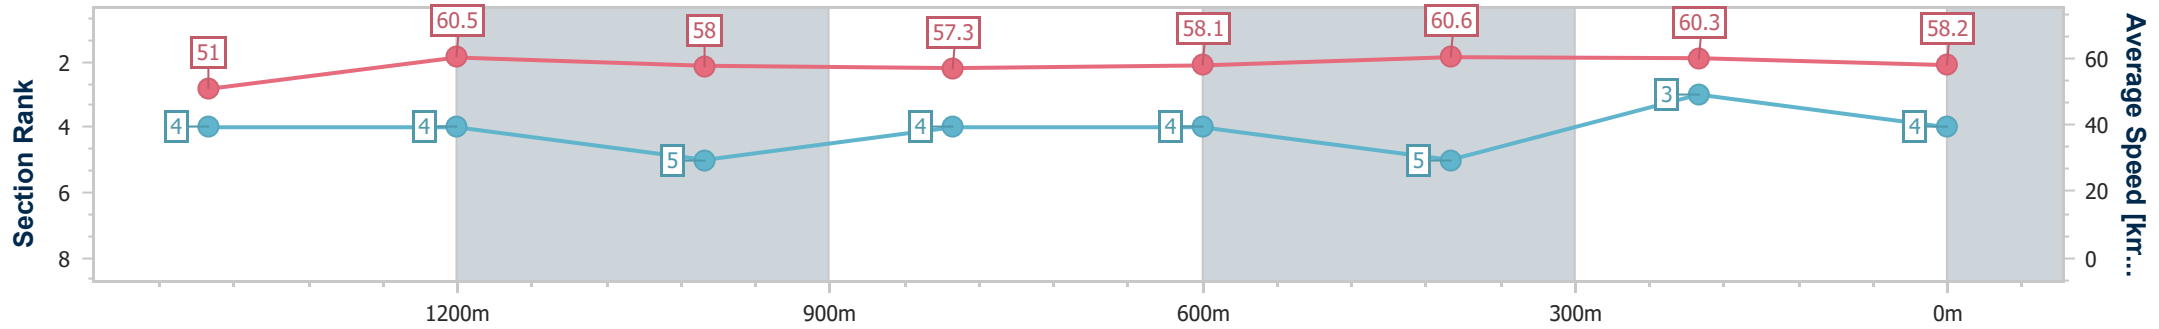

Horse/Jockey Name	Top Rooster
Final Rank	4
Fastest Section Time (Section)	0:11.89 (600m)
Top Speed [km/h] (Section)	62.8 (1400m)
Race State	Finished

Ipswich QLD Professional
Race 2: SCHWEPPES QTIS Three-Years-Old Maiden Plate - 1690m

24 October 2024 - 14:25

Track Rating: Good 4, Weather: Fine, Rail Position: +6m Entire

Section	Overall	1400m	1200m	1000m	800m	600m	400m	200m
Section Times	1:46.03 [4] (0:20.51)	1:25.52 [4] (0:11.92)	1:13.60 [4] (0:12.43)	1:01.17 [5] (0:12.56)	0:48.61 [4] (0:12.40)	0:36.21 [4] (0:11.89)	0:24.32 [5] (0:11.93)	0:12.39 [3] (0:12.39)
Average Speed [km/h]	51.0	60.5	58.0	57.3	58.1	60.6	60.3	58.2
Top Speed [km/h]	62.4	62.8	58.9	58.4	59.6	61.4	60.8	59.9
Avg. Dist. to Rail [m]	3.2	0.7	0.3	0.2	0.2	0.4	0.6	0.9
Avg. Stride Freq. [Hz]	2.3	2.3	2.3	2.2	2.2	2.3	2.3	2.3
Avg. Stride Length [m]	6.5	7.3	7.2	7.2	7.2	7.3	7.3	7.1

- [ ] Ranking at each section and finish
- -.-.- No data available at this section
- NA No data available