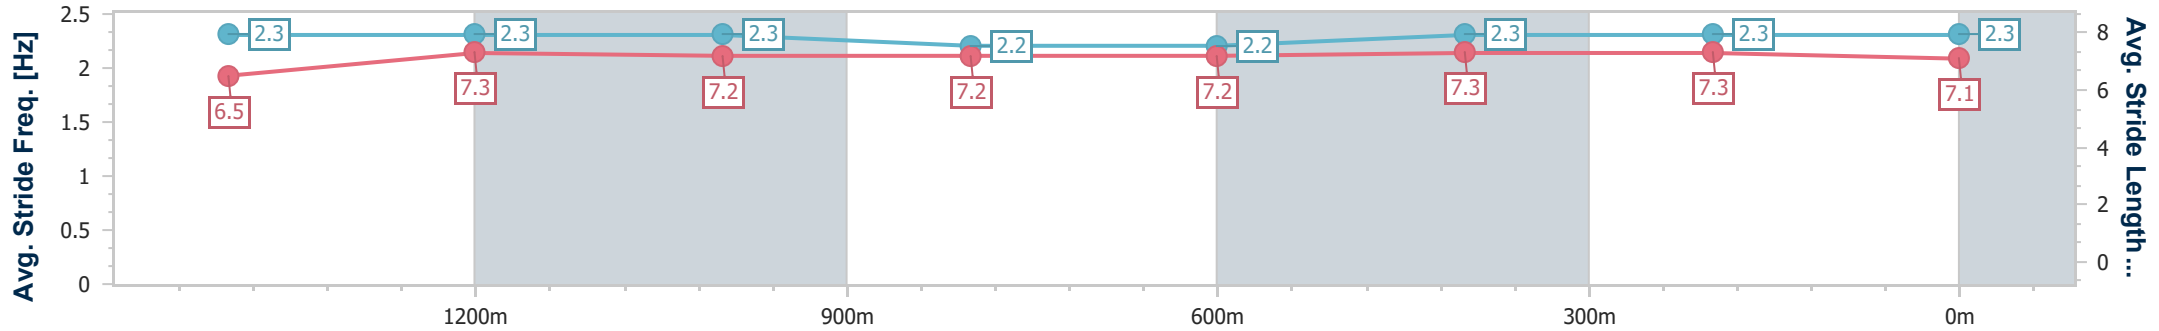

- [ ] Ranking at each section and finish
- .-.- No data available at this section
- NA No data available

Horse/Jockey Name	Top Rooster
Final Rank	4
Fastest Section Time (Section)	0:11.89 (600m)
Top Speed [km/h] (Section)	62.8 (1400m)
Race State	Finished

Ipswich QLD Professional  
 Race 2: SCHWEPPES QTIS Three-Years-Old Maiden Plate - 1690m

24 October 2024 - 14:25

Track Rating: Good 4, Weather: Fine, Rail Position: +6m Entire

Section	Overall	1400m	1200m	1000m	800m	600m	400m	200m
Section Times	1:46.03 [4] (0:20.51)	1:25.52 [4] (0:11.92)	1:13.60 [4] (0:12.43)	1:01.17 [5] (0:12.56)	0:48.61 [4] (0:12.40)	0:36.21 [4] (0:11.89)	0:24.32 [5] (0:11.93)	0:12.39 [3] (0:12.39)
Average Speed [km/h]	51.0	60.5	58.0	57.3	58.1	60.6	60.3	58.2
Top Speed [km/h]	62.4	62.8	58.9	58.4	59.6	61.4	60.8	59.9
Avg. Dist. to Rail [m]	3.2	0.7	0.3	0.2	0.2	0.4	0.6	0.9
Avg. Stride Freq. [Hz]	2.3	2.3	2.3	2.2	2.2	2.3	2.3	2.3
Avg. Stride Length [m]	6.5	7.3	7.2	7.2	7.2	7.3	7.3	7.1