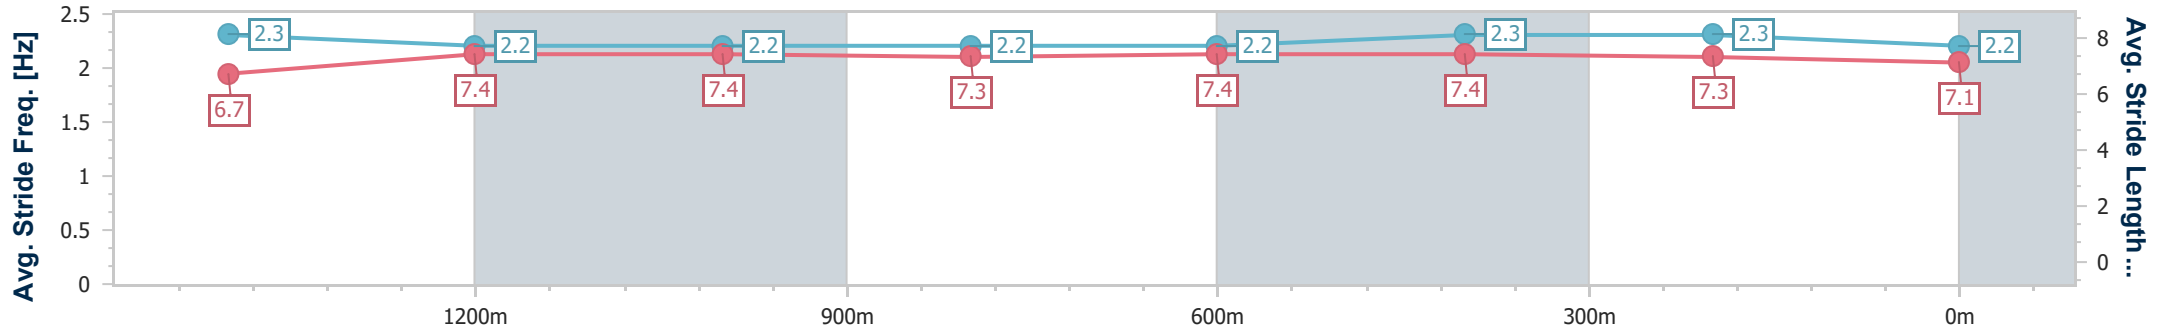

Ipswich QLD Professional  
 Race 2: SCHWEPPES QTIS Three-Years-Old Maiden Plate - 1690m

24 October 2024 - 14:25

Track Rating: Good 4, Weather: Fine, Rail Position: +6m Entire

Section	Overall	1400m	1200m	1000m	800m	600m	400m	200m
Section Times	1:46.13 [5] (0:20.30)	1:25.83 [2] (0:11.88)	1:13.95 [2] (0:12.30)	1:01.65 [2] (0:12.56)	0:49.09 [2] (0:12.44)	0:36.65 [2] (0:11.84)	0:24.81 [2] (0:12.13)	0:12.68 [2] (0:12.68)
Average Speed [km/h]	51.6	60.3	58.3	57.3	57.8	60.9	59.3	56.7
Top Speed [km/h]	62.5	62.4	59.2	58.1	59.6	61.9	61.0	58.2
Avg. Dist. to Rail [m]	3.7	0.6	0.8	0.3	0.2	0.3	0.3	0.3
Avg. Stride Freq. [Hz]	2.3	2.3	2.3	2.2	2.2	2.3	2.3	2.3
Avg. Stride Length [m]	6.6	7.2	7.2	7.2	7.2	7.2	7.1	6.9

- [ ] Ranking at each section and finish
- .-.- No data available at this section
- NA No data available

Horse/Jockey Name	As Expected
Final Rank	6
Fastest Section Time (Section)	0:11.84 (600m)
Top Speed [km/h] (Section)	62.9 (Overall)
Race State	Finished

Ipswich QLD Professional  
Race 2: SCHWEPPES QTIS Three-Years-Old Maiden Plate - 1690m

24 October 2024 - 14:25

Track Rating: Good 4, Weather: Fine, Rail Position: +6m Entire

Section	Overall	1400m	1200m	1000m	800m	600m	400m	200m
Section Times	1:46.31 [6] (0:20.34)	1:25.97 [3] (0:11.95)	1:14.02 [3] (0:12.31)	1:01.71 [3] (0:12.59)	0:49.12 [3] (0:12.54)	0:36.58 [3] (0:11.84)	0:24.74 [3] (0:12.11)	0:12.63 [5] (0:12.63)
Average Speed [km/h]	51.4	60.0	58.0	57.0	57.2	60.3	59.5	56.9
Top Speed [km/h]	62.9	62.5	58.7	57.7	59.6	61.2	60.2	58.6
Avg. Dist. to Rail [m]	1.7	1.2	2.0	1.6	1.4	1.0	0.5	1.2
Avg. Stride Freq. [Hz]	2.3	2.2	2.2	2.2	2.2	2.3	2.3	2.2
Avg. Stride Length [m]	6.7	7.4	7.4	7.3	7.4	7.4	7.3	7.1