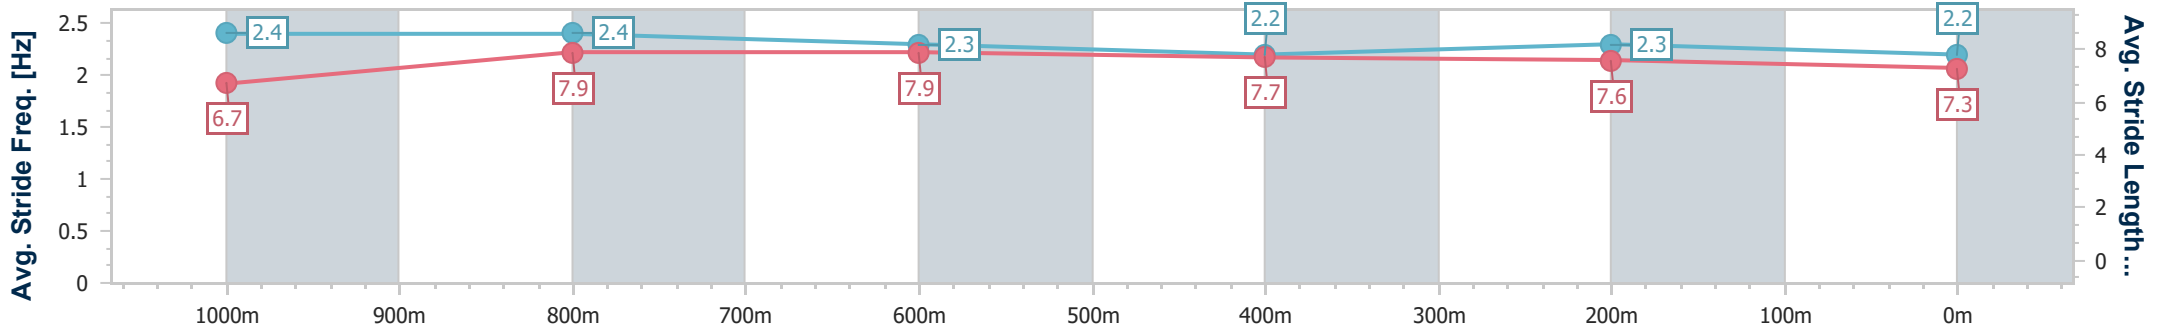

### Ipswich QLD Professional

Race 7: RAY WHITE IPSWICH BM62 Handicap - 1200m

24 October 2024 - 17:30

Track Rating: Good 3, Weather: Overcast, Rail Position: +6m Entire

Section	Overall	1000m	800m	600m	400m	200m
Section Times	1:10.71 [5] (0:13.80)	0:56.91 [7] (0:10.84)	0:46.07 [7] (0:11.08)	0:34.99 [8] (0:11.47)	0:23.52 [8] (0:11.47)	0:12.05 [6] (0:12.05)
Average Speed [km/h]	52.2	66.9	64.9	62.5	63.4	59.6
Top Speed [km/h]	66.1	68.0	65.5	64.1	63.5	62.9
Avg. Dist. to Rail [m]	10.1	3.1	0.7	0.8	2.8	6.2
Avg. Stride Freq. [Hz]	2.4	2.4	2.3	2.2	2.3	2.2
Avg. Stride Length [m]	6.7	7.9	7.9	7.7	7.6	7.3