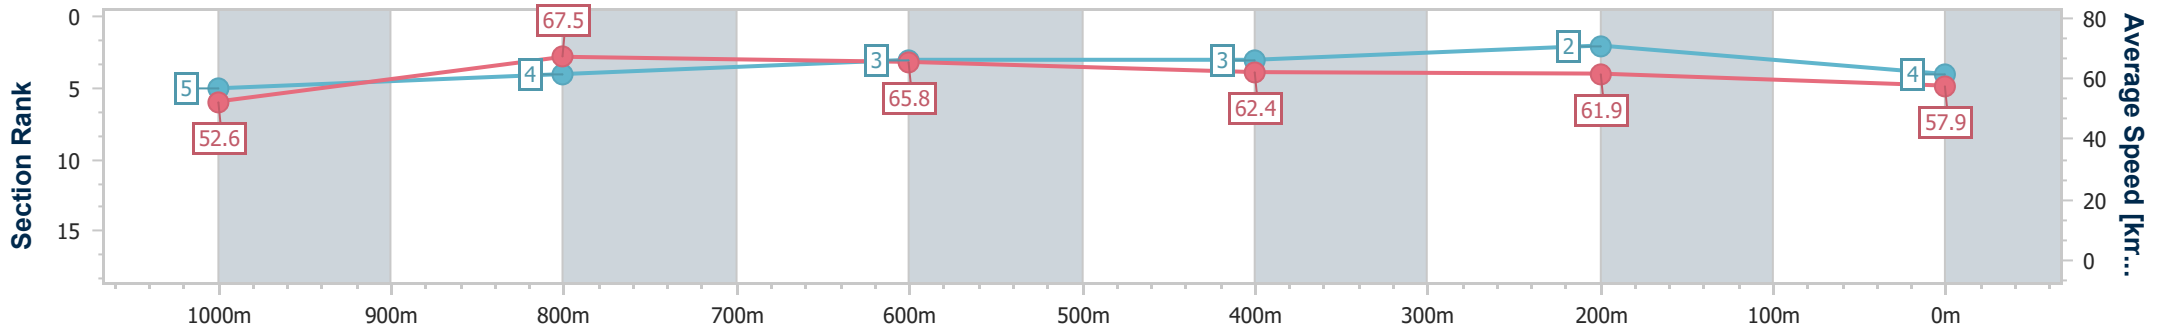

### Ipswich QLD Professional

Race 7: RAY WHITE IPSWICH BM62 Handicap - 1200m

24 October 2024 - 17:30

Track Rating: Good 3, Weather: Overcast, Rail Position: +6m Entire

Section	Overall	1000m	800m	600m	400m	200m
Section Times	1:10.64 [4] (0:13.69)	0:56.95 [5] (0:10.62)	0:46.33 [4] (0:10.88)	0:35.45 [3] (0:11.42)	0:24.03 [3] (0:11.56)	0:12.47 [2] (0:12.47)
Average Speed [km/h]	52.6	67.5	65.8	62.4	61.9	57.9
Top Speed [km/h]	68.5	68.8	66.5	63.6	62.9	60.8
Avg. Dist. to Rail [m]	1.1	0.8	1.9	2.2	0.9	0.4
Avg. Stride Freq. [Hz]	2.4	2.5	2.4	2.3	2.4	2.3
Avg. Stride Length [m]	6.7	7.6	7.7	7.5	7.3	7.0