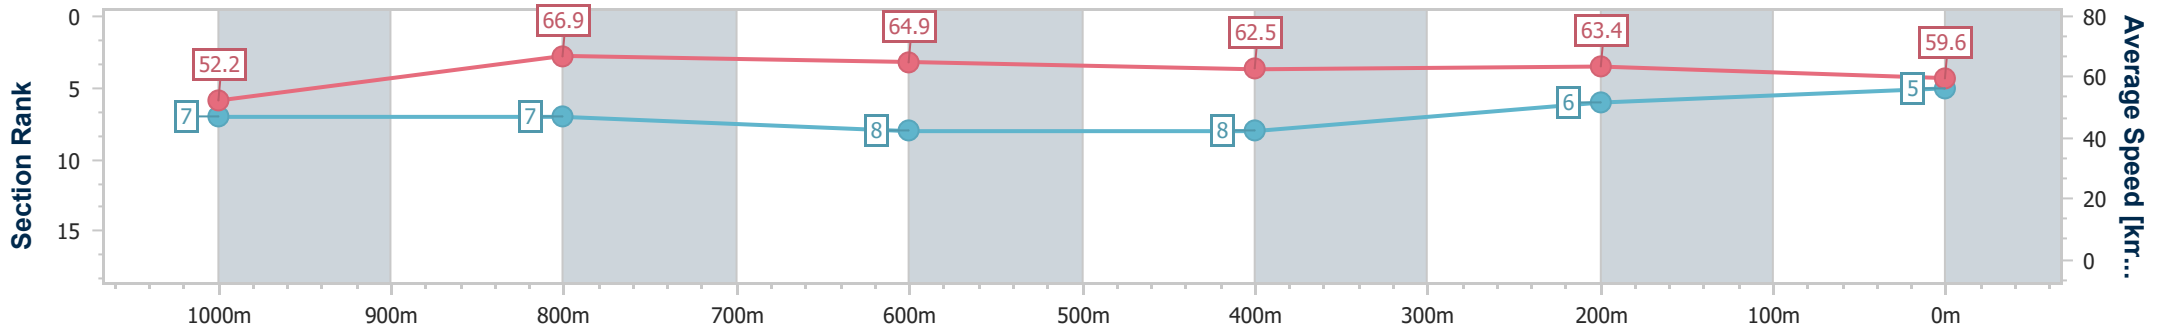

### Ipswich QLD Professional

Race 7: RAY WHITE IPSWICH BM62 Handicap - 1200m

24 October 2024 - 17:30

Track Rating: Good 3, Weather: Overcast, Rail Position: +6m Entire

Section	Overall	1000m	800m	600m	400m	200m
Section Times	1:10.71 [5] (0:13.80)	0:56.91 [7] (0:10.84)	0:46.07 [7] (0:11.08)	0:34.99 [8] (0:11.47)	0:23.52 [8] (0:11.47)	0:12.05 [6] (0:12.05)
Average Speed [km/h]	52.2	66.9	64.9	62.5	63.4	59.6
Top Speed [km/h]	66.1	68.0	65.5	64.1	63.5	62.9
Avg. Dist. to Rail [m]	10.1	3.1	0.7	0.8	2.8	6.2
Avg. Stride Freq. [Hz]	2.4	2.4	2.3	2.2	2.3	2.2
Avg. Stride Length [m]	6.7	7.9	7.9	7.7	7.6	7.3