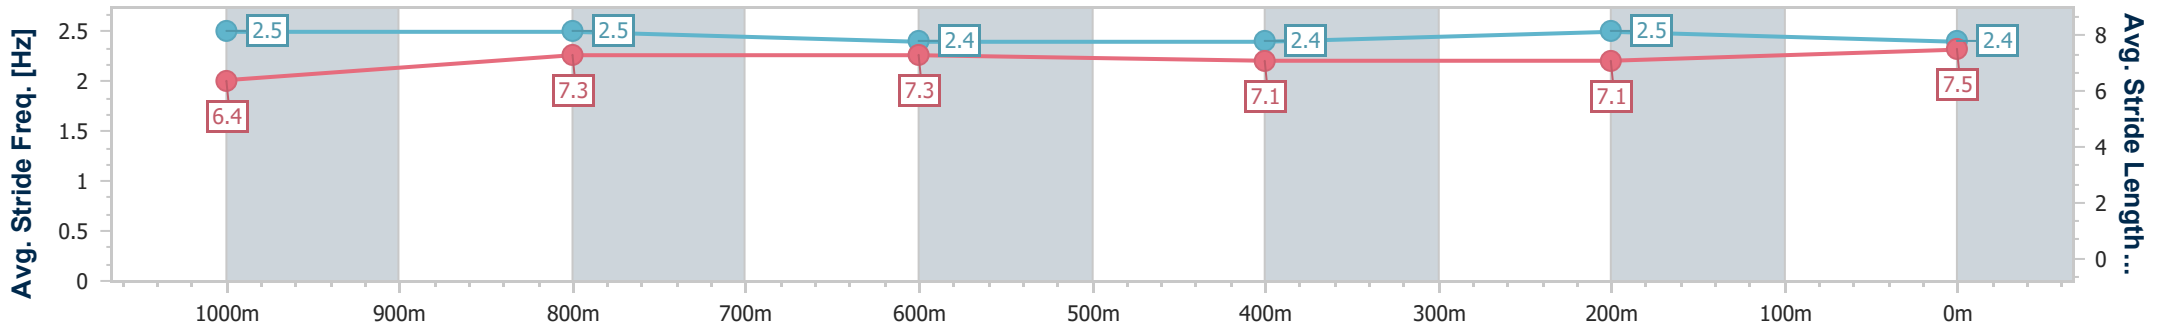

### Ipswich QLD Professional

Race 7: RAY WHITE IPSWICH BM62 Handicap - 1200m

24 October 2024 - 17:30

Track Rating: Good 3, Weather: Overcast, Rail Position: +6m Entire

Section	Overall	1000m	800m	600m	400m	200m
Section Times	1:11.06 [8] (0:14.37)	0:56.69 [10] (0:11.00)	0:45.69 [10] (0:11.44)	0:34.25 [10] (0:11.68)	0:22.57 [10] (0:11.52)	0:11.05 [10] (0:11.05)
Average Speed [km/h]	50.1	65.4	62.8	61.3	62.3	65.3
Top Speed [km/h]	68.7	68.7	65.7	64.5	63.6	68.8
Avg. Dist. to Rail [m]	5.9	0.8	1.0	1.4	0.5	0.3
Avg. Stride Freq. [Hz]	2.5	2.5	2.4	2.4	2.5	2.4
Avg. Stride Length [m]	6.4	7.3	7.3	7.1	7.1	7.5

- [ ] Ranking at each section and finish
- .-.- No data available at this section
- NA No data available

Horse/Jockey Name	Anarchy
Final Rank	9
Fastest Section Time (Section)	0:10.66 (1000m)
Top Speed [km/h] (Section)	69.3 (1000m)
Race State	Finished