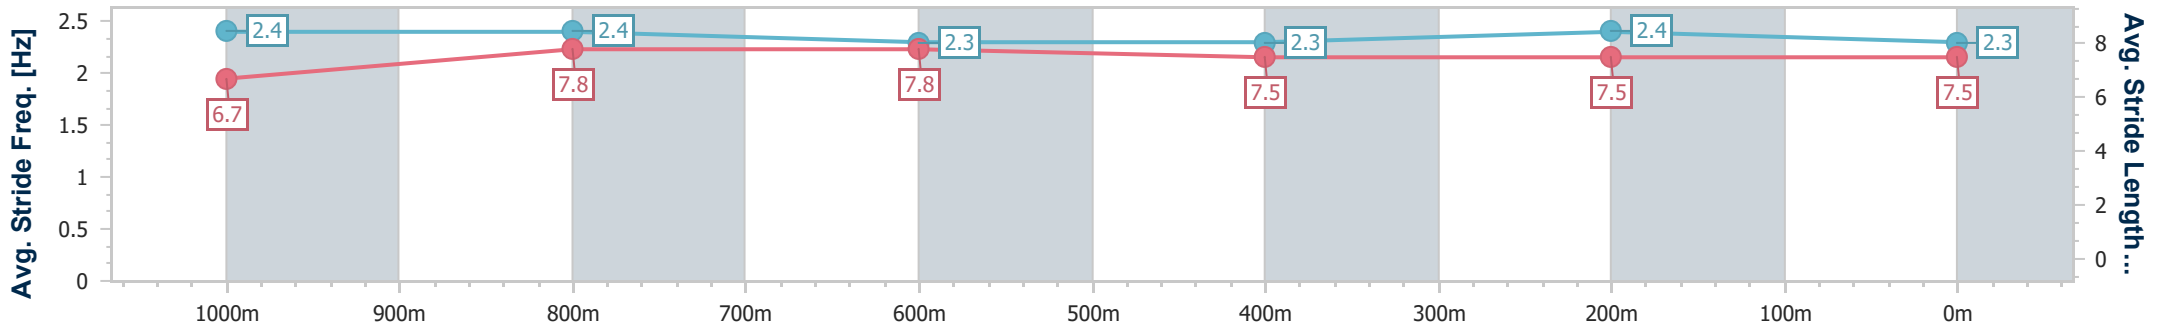

### Ipswich QLD Professional

Race 7: RAY WHITE IPSWICH BM62 Handicap - 1200m

24 October 2024 - 17:30

Track Rating: Good 3, Weather: Overcast, Rail Position: +6m Entire

Section	Overall	1000m	800m	600m	400m	200m
Section Times	1:10.17 [1] (0:13.98)	0:56.19 [8] (0:10.68)	0:45.51 [8] (0:11.05)	0:34.46 [7] (0:11.47)	0:22.99 [7] (0:11.27)	0:11.72 [3] (0:11.72)
Average Speed [km/h]	51.6	67.2	64.9	62.5	63.5	61.4
Top Speed [km/h]	68.7	69.2	65.4	64.3	64.4	63.6
Avg. Dist. to Rail [m]	6.9	0.7	1.3	1.6	0.7	0.6
Avg. Stride Freq. [Hz]	2.4	2.4	2.3	2.3	2.4	2.3
Avg. Stride Length [m]	6.7	7.8	7.8	7.5	7.5	7.5