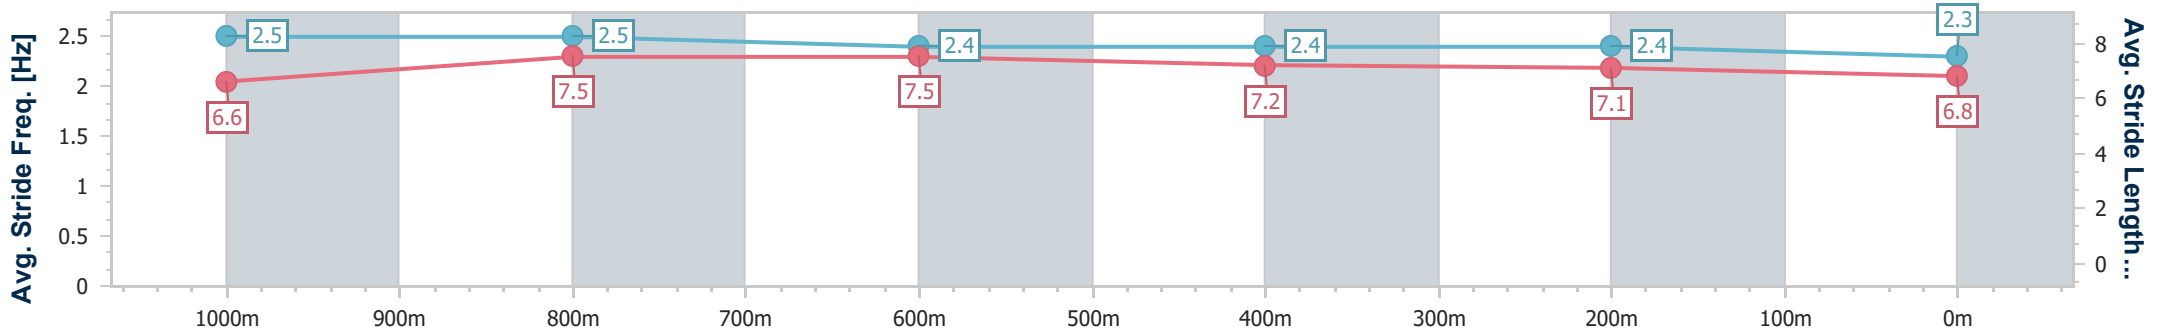

### Ipswich QLD Professional

Race 7: RAY WHITE IPSWICH BM62 Handicap - 1200m

24 October 2024 - 17:30

Track Rating: Good 3, Weather: Overcast, Rail Position: +6m Entire

Section	Overall	1000m	800m	600m	400m	200m
Section Times	1:10.97 [7] (0:13.57)	0:57.40 [1] (0:10.47)	0:46.93 [1] (0:10.92)	0:36.01 [2] (0:11.56)	0:24.45 [2] (0:11.94)	0:12.51 [4] (0:12.51)
Average Speed [km/h]	53.1	68.9	66.0	62.1	60.3	57.6
Top Speed [km/h]	68.0	69.9	67.8	64.0	61.2	59.2
Avg. Dist. to Rail [m]	8.4	2.7	1.0	0.8	1.2	3.7
Avg. Stride Freq. [Hz]	2.5	2.5	2.4	2.4	2.4	2.3
Avg. Stride Length [m]	6.6	7.5	7.5	7.2	7.1	6.8