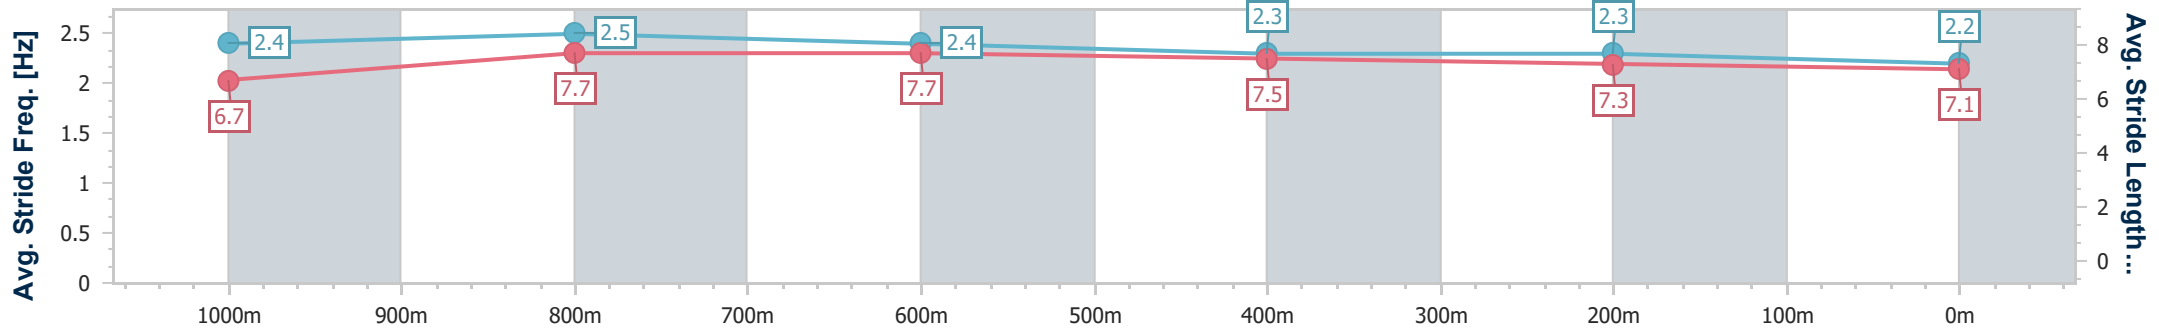

### Ipswich QLD Professional

Race 7: RAY WHITE IPSWICH BM62 Handicap - 1200m

24 October 2024 - 17:30

Track Rating: Good 3, Weather: Overcast, Rail Position: +6m Entire

Section	Overall	1000m	800m	600m	400m	200m
Section Times	1:10.34 [2] (0:13.67)	0:56.67 [3] (0:10.39)	0:46.28 [2] (0:10.86)	0:35.42 [1] (0:11.38)	0:24.04 [1] (0:11.63)	0:12.41 [1] (0:12.41)
Average Speed [km/h]	52.8	69.0	65.7	62.7	61.6	58.0
Top Speed [km/h]	68.3	70.0	68.2	63.8	62.8	60.2
Avg. Dist. to Rail [m]	2.6	1.5	1.9	1.3	1.8	1.7
Avg. Stride Freq. [Hz]	2.4	2.5	2.4	2.3	2.3	2.2
Avg. Stride Length [m]	6.7	7.7	7.7	7.5	7.3	7.1