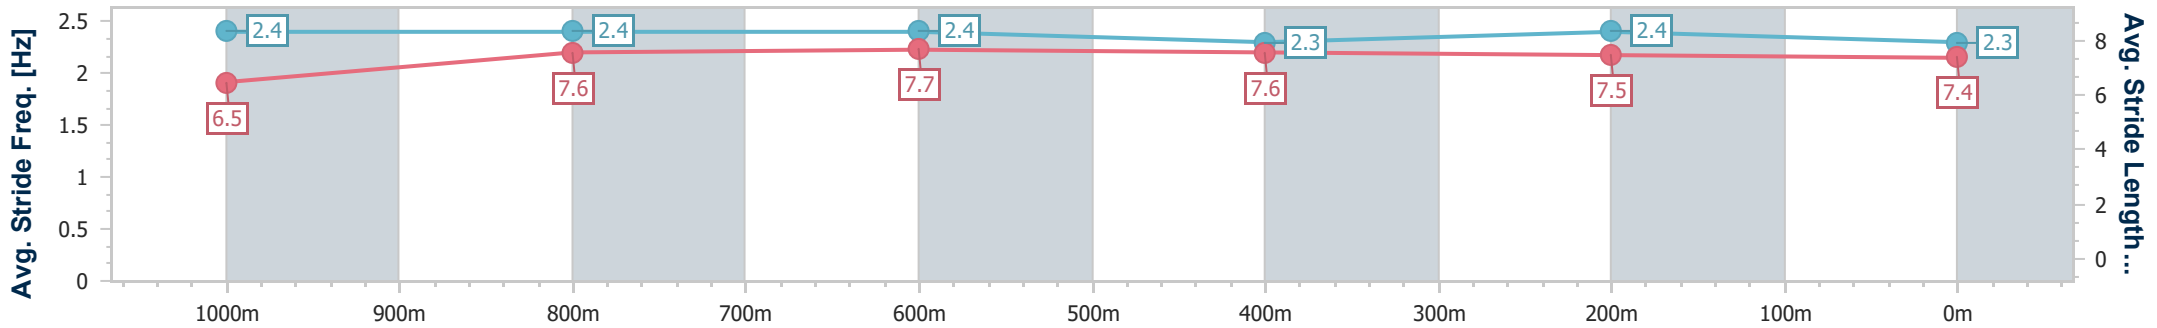

- [ ] Ranking at each section and finish
- .-.- No data available at this section
- NA No data available

Horse/Jockey Name	To Wish
Final Rank	4
Fastest Section Time (Section)	0:10.62 (1000m)
Top Speed [km/h] (Section)	68.8 (1000m)
Race State	Finished