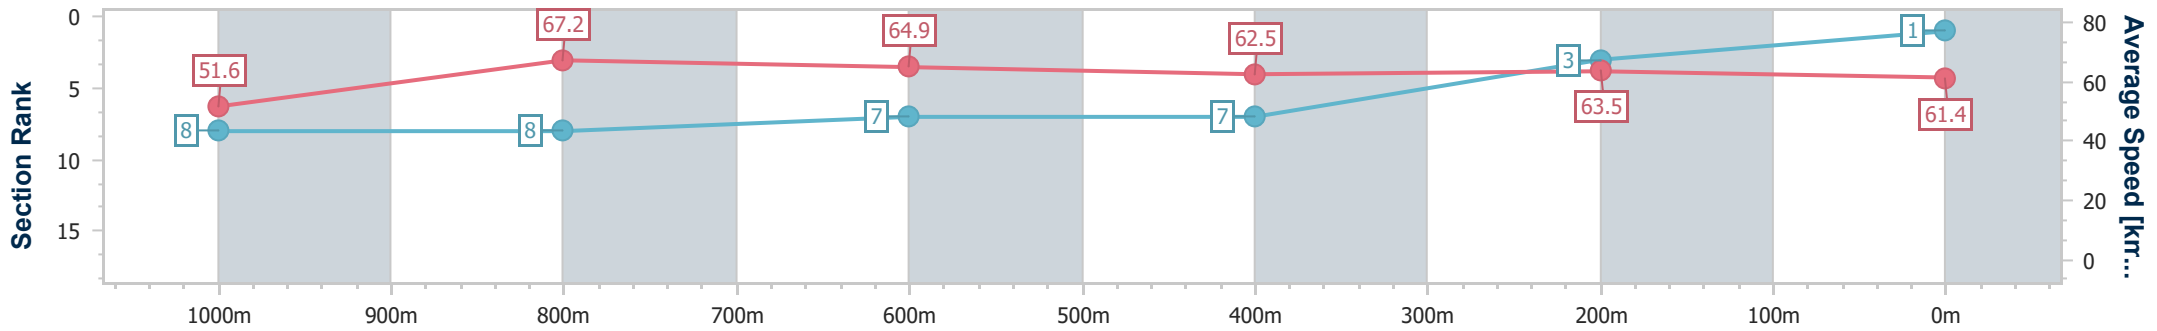

### Ipswich QLD Professional

Race 7: RAY WHITE IPSWICH BM62 Handicap - 1200m

24 October 2024 - 17:30

Track Rating: Good 3, Weather: Overcast, Rail Position: +6m Entire

Section	Overall	1000m	800m	600m	400m	200m
Section Times	1:10.17 [1] (0:13.98)	0:56.19 [8] (0:10.68)	0:45.51 [8] (0:11.05)	0:34.46 [7] (0:11.47)	0:22.99 [7] (0:11.27)	0:11.72 [3] (0:11.72)
Average Speed [km/h]	51.6	67.2	64.9	62.5	63.5	61.4
Top Speed [km/h]	68.7	69.2	65.4	64.3	64.4	63.6
Avg. Dist. to Rail [m]	6.9	0.7	1.3	1.6	0.7	0.6
Avg. Stride Freq. [Hz]	2.4	2.4	2.3	2.3	2.4	2.3
Avg. Stride Length [m]	6.7	7.8	7.8	7.5	7.5	7.5