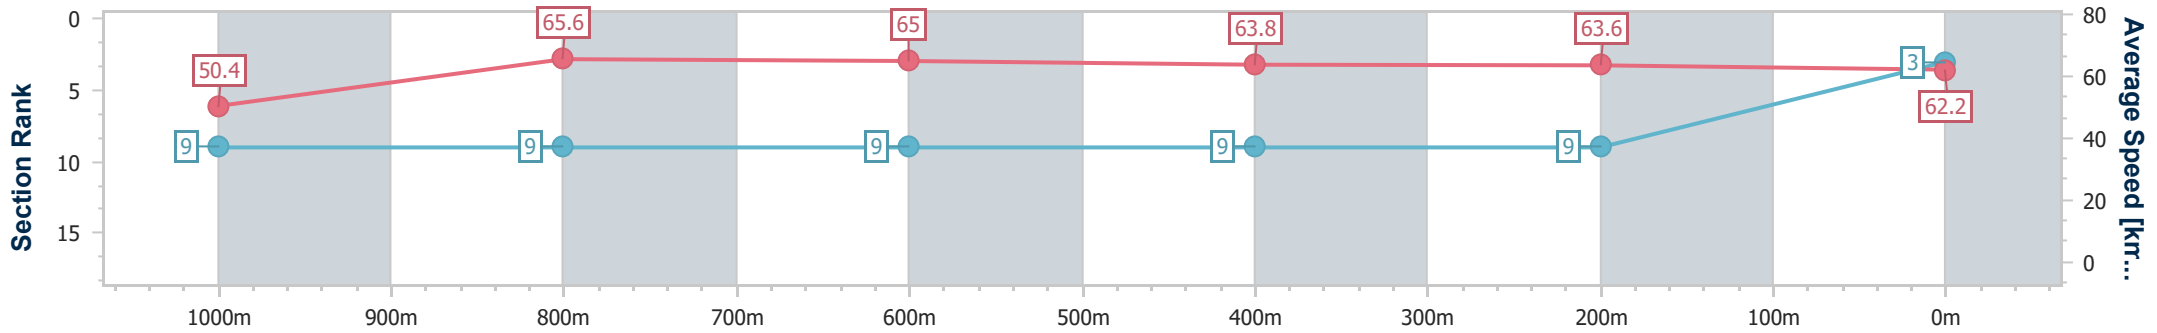

- [ ] Ranking at each section and finish
- .-.- No data available at this section
- NA No data available

Horse/Jockey Name	To Wish
Final Rank	4
Fastest Section Time (Section)	0:10.62 (1000m)
Top Speed [km/h] (Section)	68.8 (1000m)
Race State	Finished