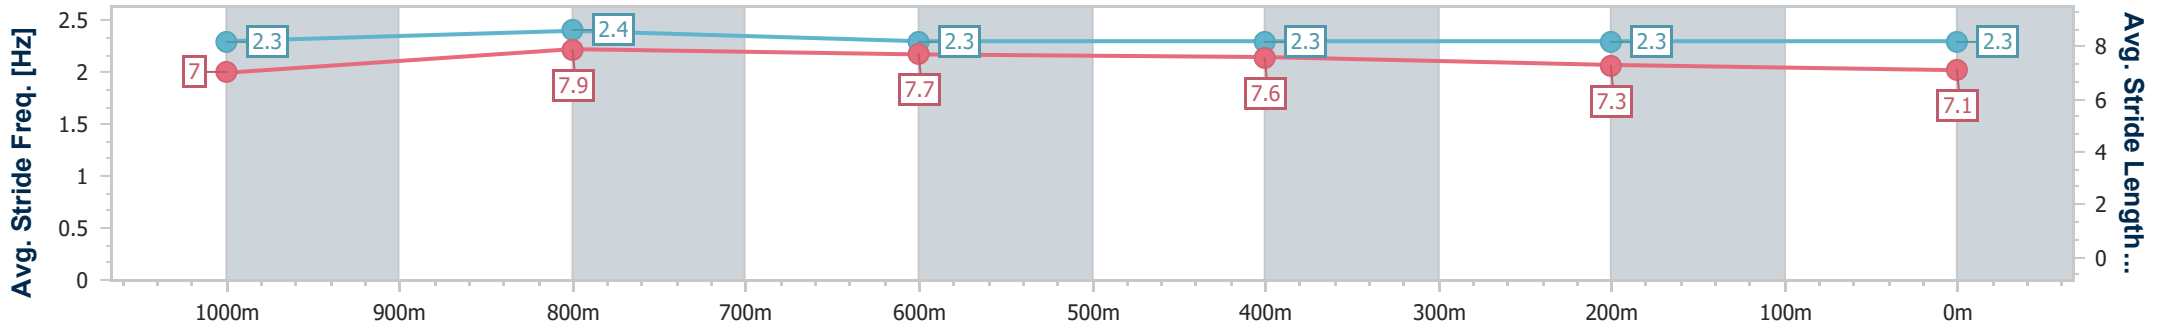

- [ ] Ranking at each section and finish
- .-.- No data available at this section
- NA No data available

Horse/Jockey Name	Anarchy
Final Rank	9
Fastest Section Time (Section)	0:10.66 (1000m)
Top Speed [km/h] (Section)	69.3 (1000m)
Race State	Finished

### Ipswich QLD Professional

Race 7: RAY WHITE IPSWICH BM62 Handicap - 1200m

24 October 2024 - 17:30

Track Rating: Good 3, Weather: Overcast, Rail Position: +6m Entire

Section	Overall	1000m	800m	600m	400m	200m
Section Times	1:11.13 [9] (0:13.66)	0:57.47 [2] (0:10.66)	0:46.81 [5] (0:11.16)	0:35.65 [5] (0:11.51)	0:24.14 [6] (0:11.76)	0:12.38 [7] (0:12.38)
Average Speed [km/h]	52.7	68.0	64.6	62.4	61.6	58.1
Top Speed [km/h]	68.9	69.3	66.3	64.0	62.1	61.3
Avg. Dist. to Rail [m]	5.9	2.0	0.7	0.3	1.4	4.8
Avg. Stride Freq. [Hz]	2.3	2.4	2.3	2.3	2.3	2.3
Avg. Stride Length [m]	7.0	7.9	7.7	7.6	7.3	7.1

- [ ] Ranking at each section and finish
- .-.- No data available at this section
- NA No data available

Horse/Jockey Name	Hell And Back
Final Rank	10
Fastest Section Time (Section)	0:10.55 (1000m)
Top Speed [km/h] (Section)	69.9 (1000m)
Race State	Finished