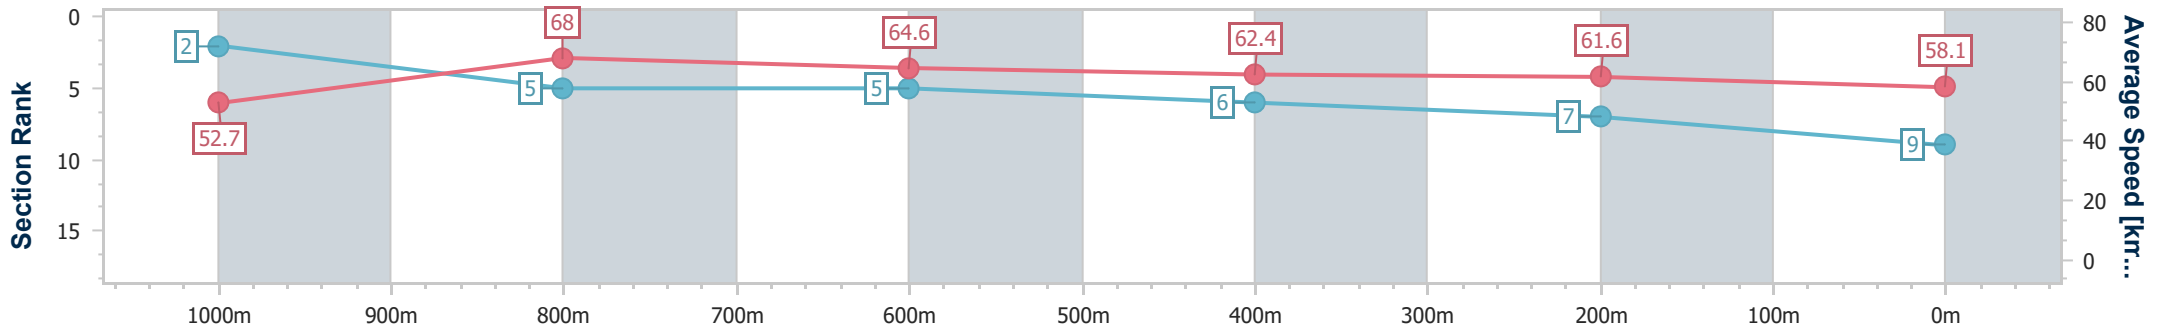

- [ ] Ranking at each section and finish
- .-.- No data available at this section
- NA No data available

Horse/Jockey Name	Anarchy
Final Rank	9
Fastest Section Time (Section)	0:10.66 (1000m)
Top Speed [km/h] (Section)	69.3 (1000m)
Race State	Finished

### Ipswich QLD Professional

Race 7: RAY WHITE IPSWICH BM62 Handicap - 1200m

24 October 2024 - 17:30

Track Rating: Good 3, Weather: Overcast, Rail Position: +6m Entire

Section	Overall	1000m	800m	600m	400m	200m
Section Times	1:11.13 [9] (0:13.66)	0:57.47 [2] (0:10.66)	0:46.81 [5] (0:11.16)	0:35.65 [5] (0:11.51)	0:24.14 [6] (0:11.76)	0:12.38 [7] (0:12.38)
Average Speed [km/h]	52.7	68.0	64.6	62.4	61.6	58.1
Top Speed [km/h]	68.9	69.3	66.3	64.0	62.1	61.3
Avg. Dist. to Rail [m]	5.9	2.0	0.7	0.3	1.4	4.8
Avg. Stride Freq. [Hz]	2.3	2.4	2.3	2.3	2.3	2.3
Avg. Stride Length [m]	7.0	7.9	7.7	7.6	7.3	7.1

- [ ] Ranking at each section and finish
- .-.- No data available at this section
- NA No data available

Horse/Jockey Name	Hell And Back
Final Rank	10
Fastest Section Time (Section)	0:10.55 (1000m)
Top Speed [km/h] (Section)	69.9 (1000m)
Race State	Finished