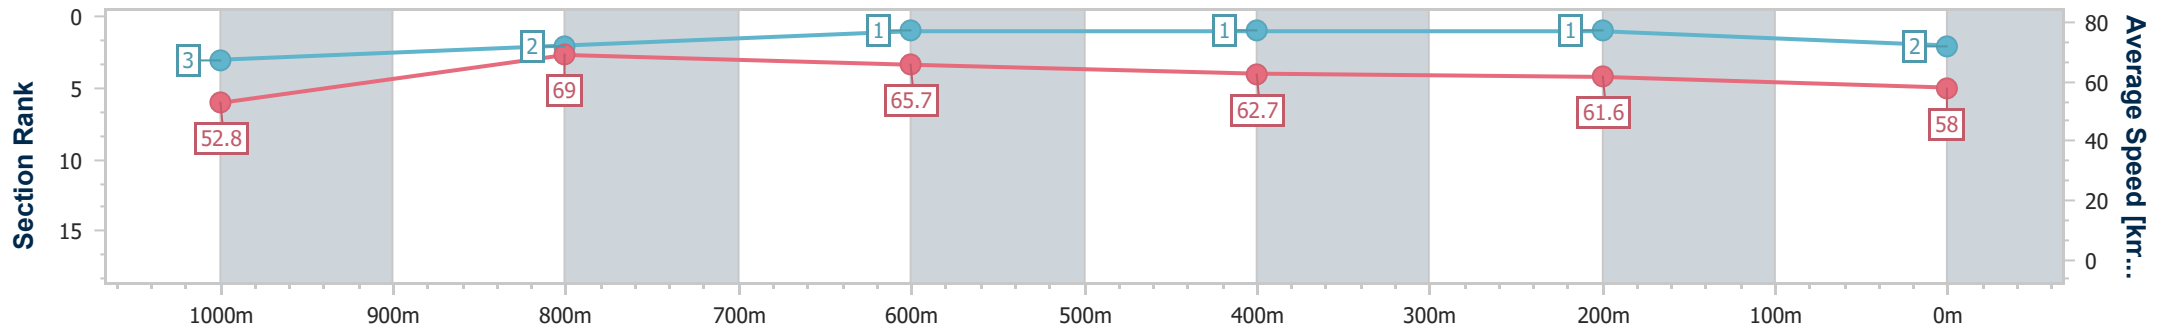

### Ipswich QLD Professional

Race 7: RAY WHITE IPSWICH BM62 Handicap - 1200m

24 October 2024 - 17:30

Track Rating: Good 3, Weather: Overcast, Rail Position: +6m Entire

Section	Overall	1000m	800m	600m	400m	200m
Section Times	1:10.34 [2] (0:13.67)	0:56.67 [3] (0:10.39)	0:46.28 [2] (0:10.86)	0:35.42 [1] (0:11.38)	0:24.04 [1] (0:11.63)	0:12.41 [1] (0:12.41)
Average Speed [km/h]	52.8	69.0	65.7	62.7	61.6	58.0
Top Speed [km/h]	68.3	70.0	68.2	63.8	62.8	60.2
Avg. Dist. to Rail [m]	2.6	1.5	1.9	1.3	1.8	1.7
Avg. Stride Freq. [Hz]	2.4	2.5	2.4	2.3	2.3	2.2
Avg. Stride Length [m]	6.7	7.7	7.7	7.5	7.3	7.1