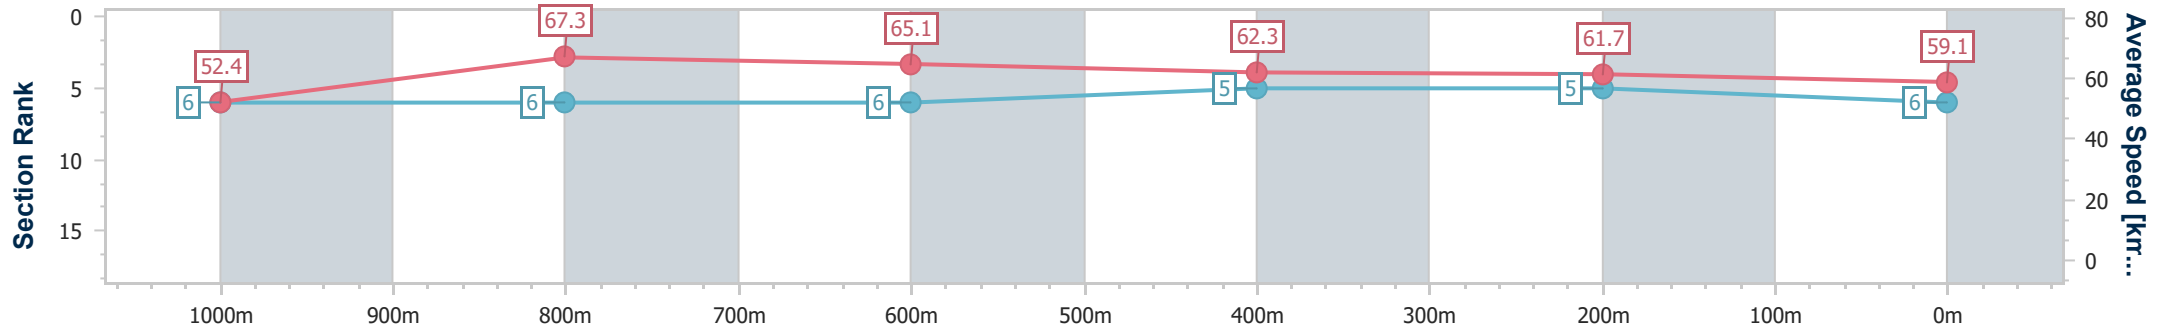

### Ipswich QLD Professional

Race 7: RAY WHITE IPSWICH BM62 Handicap - 1200m

24 October 2024 - 17:30

Track Rating: Good 3, Weather: Overcast, Rail Position: +6m Entire

Section	Overall	1000m	800m	600m	400m	200m
Section Times	1:10.74 [6] (0:13.74)	0:57.00 [6] (0:10.70)	0:46.30 [6] (0:11.04)	0:35.26 [6] (0:11.49)	0:23.77 [5] (0:11.60)	0:12.17 [5] (0:12.17)
Average Speed [km/h]	52.4	67.3	65.1	62.3	61.7	59.1
Top Speed [km/h]	67.1	68.8	65.8	64.6	62.3	61.6
Avg. Dist. to Rail [m]	4.4	1.0	0.9	1.4	1.7	1.9
Avg. Stride Freq. [Hz]	2.4	2.4	2.3	2.3	2.3	2.2
Avg. Stride Length [m]	6.8	7.8	7.9	7.7	7.6	7.5