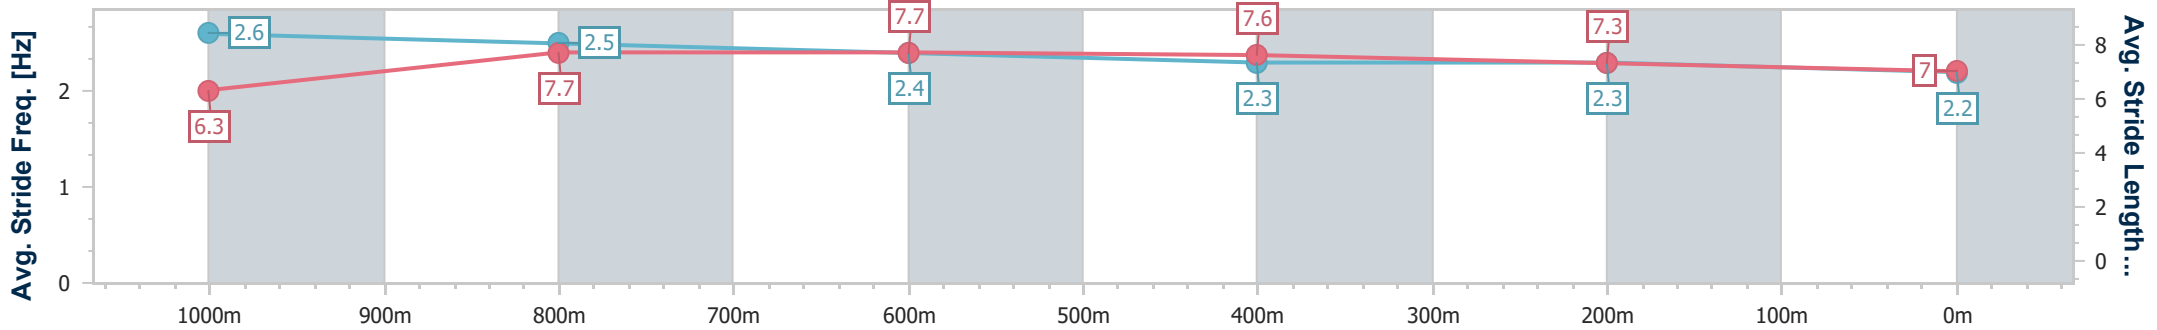

- [ ] Ranking at each section and finish
- .-.- No data available at this section
- NA No data available

Horse/Jockey Name	Hell And Back
Final Rank	10
Fastest Section Time (Section)	0:10.55 (1000m)
Top Speed [km/h] (Section)	69.9 (1000m)
Race State	Finished

### Ipswich QLD Professional

Race 7: RAY WHITE IPSWICH BM62 Handicap - 1200m

24 October 2024 - 17:30

Track Rating: Good 3, Weather: Overcast, Rail Position: +6m Entire

Section	Overall	1000m	800m	600m	400m	200m
Section Times	1:11.74 [10] (0:13.67)	0:58.07 [4] (0:10.55)	0:47.52 [3] (0:10.99)	0:36.53 [4] (0:11.58)	0:24.95 [4] (0:12.13)	0:12.82 [8] (0:12.82)
Average Speed [km/h]	52.7	68.4	65.1	62.1	59.4	56.1
Top Speed [km/h]	69.8	69.9	66.1	64.5	61.0	58.1
Avg. Dist. to Rail [m]	4.1	1.1	0.7	0.5	0.7	1.3
Avg. Stride Freq. [Hz]	2.6	2.5	2.4	2.3	2.3	2.2
Avg. Stride Length [m]	6.3	7.7	7.7	7.6	7.3	7.0

- [ ] Ranking at each section and finish
- .-.- No data available at this section
- NA No data available