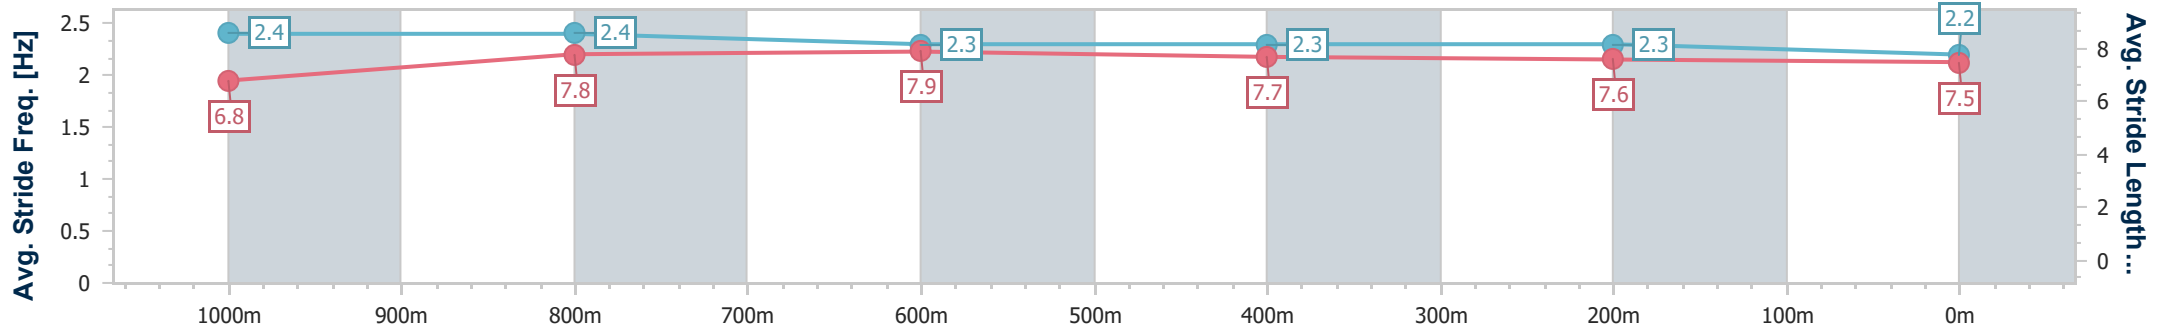

### Ipswich QLD Professional

Race 7: RAY WHITE IPSWICH BM62 Handicap - 1200m

24 October 2024 - 17:30

Track Rating: Good 3, Weather: Overcast, Rail Position: +6m Entire

Section	Overall	1000m	800m	600m	400m	200m
Section Times	1:10.74 [6] (0:13.74)	0:57.00 [6] (0:10.70)	0:46.30 [6] (0:11.04)	0:35.26 [6] (0:11.49)	0:23.77 [5] (0:11.60)	0:12.17 [5] (0:12.17)
Average Speed [km/h]	52.4	67.3	65.1	62.3	61.7	59.1
Top Speed [km/h]	67.1	68.8	65.8	64.6	62.3	61.6
Avg. Dist. to Rail [m]	4.4	1.0	0.9	1.4	1.7	1.9
Avg. Stride Freq. [Hz]	2.4	2.4	2.3	2.3	2.3	2.2
Avg. Stride Length [m]	6.8	7.8	7.9	7.7	7.6	7.5