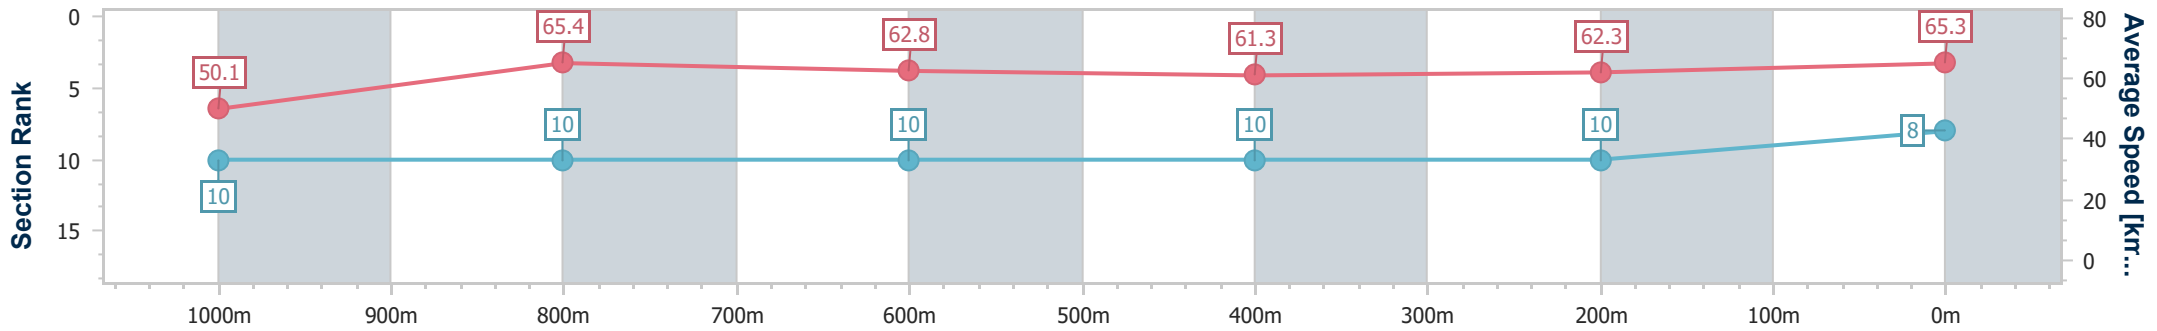

### Ipswich QLD Professional

Race 7: RAY WHITE IPSWICH BM62 Handicap - 1200m

24 October 2024 - 17:30

Track Rating: Good 3, Weather: Overcast, Rail Position: +6m Entire

Section	Overall	1000m	800m	600m	400m	200m
Section Times	1:11.06 [8] (0:14.37)	0:56.69 [10] (0:11.00)	0:45.69 [10] (0:11.44)	0:34.25 [10] (0:11.68)	0:22.57 [10] (0:11.52)	0:11.05 [10] (0:11.05)
Average Speed [km/h]	50.1	65.4	62.8	61.3	62.3	65.3
Top Speed [km/h]	68.7	68.7	65.7	64.5	63.6	68.8
Avg. Dist. to Rail [m]	5.9	0.8	1.0	1.4	0.5	0.3
Avg. Stride Freq. [Hz]	2.5	2.5	2.4	2.4	2.5	2.4
Avg. Stride Length [m]	6.4	7.3	7.3	7.1	7.1	7.5

- [ ] Ranking at each section and finish
- .-.- No data available at this section
- NA No data available

Horse/Jockey Name	Anarchy
Final Rank	9
Fastest Section Time (Section)	0:10.66 (1000m)
Top Speed [km/h] (Section)	69.3 (1000m)
Race State	Finished