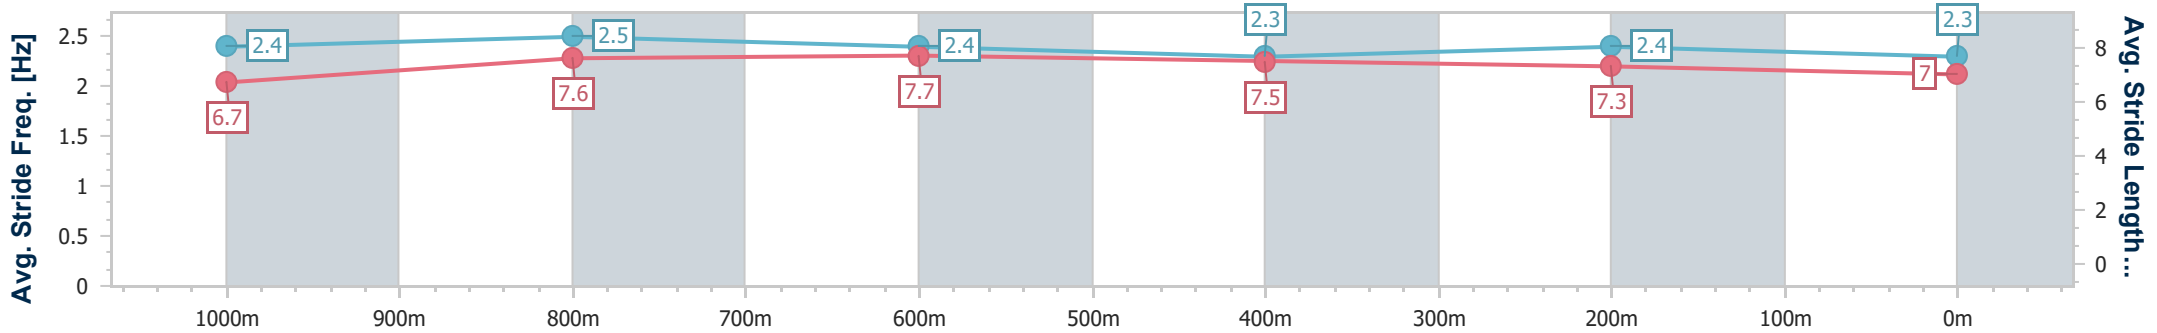

### Ipswich QLD Professional

Race 7: RAY WHITE IPSWICH BM62 Handicap - 1200m

24 October 2024 - 17:30

Track Rating: Good 3, Weather: Overcast, Rail Position: +6m Entire

Section	Overall	1000m	800m	600m	400m	200m
Section Times	1:10.64 [4] (0:13.69)	0:56.95 [5] (0:10.62)	0:46.33 [4] (0:10.88)	0:35.45 [3] (0:11.42)	0:24.03 [3] (0:11.56)	0:12.47 [2] (0:12.47)
Average Speed [km/h]	52.6	67.5	65.8	62.4	61.9	57.9
Top Speed [km/h]	68.5	68.8	66.5	63.6	62.9	60.8
Avg. Dist. to Rail [m]	1.1	0.8	1.9	2.2	0.9	0.4
Avg. Stride Freq. [Hz]	2.4	2.5	2.4	2.3	2.4	2.3
Avg. Stride Length [m]	6.7	7.6	7.7	7.5	7.3	7.0