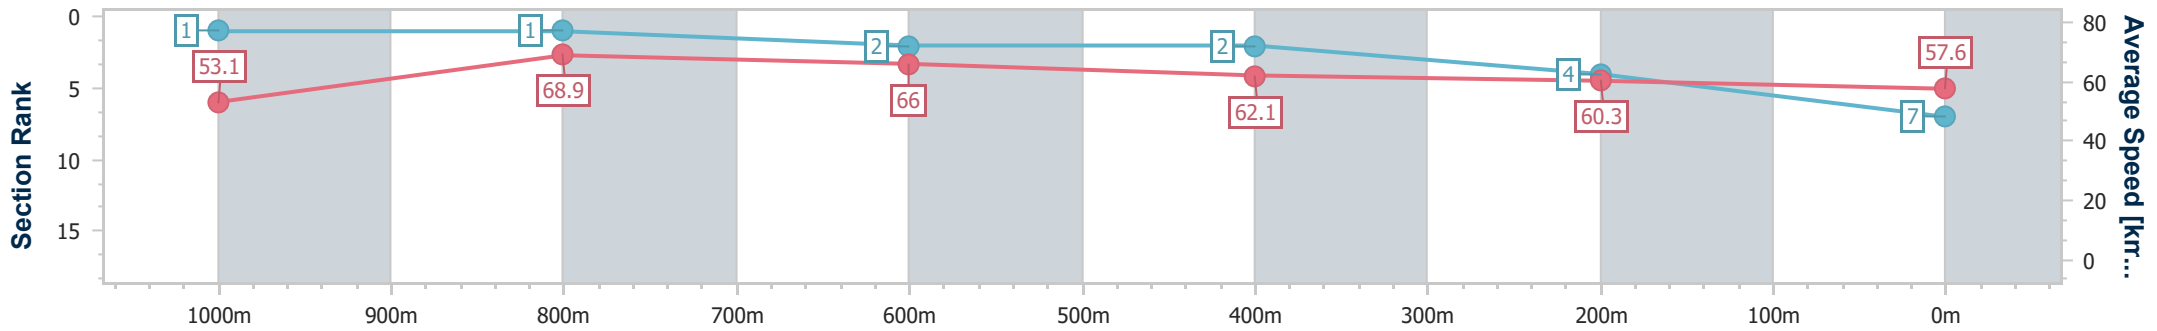

### Ipswich QLD Professional

Race 7: RAY WHITE IPSWICH BM62 Handicap - 1200m

24 October 2024 - 17:30

Track Rating: Good 3, Weather: Overcast, Rail Position: +6m Entire

Section	Overall	1000m	800m	600m	400m	200m
Section Times	1:10.97 [7] (0:13.57)	0:57.40 [1] (0:10.47)	0:46.93 [1] (0:10.92)	0:36.01 [2] (0:11.56)	0:24.45 [2] (0:11.94)	0:12.51 [4] (0:12.51)
Average Speed [km/h]	53.1	68.9	66.0	62.1	60.3	57.6
Top Speed [km/h]	68.0	69.9	67.8	64.0	61.2	59.2
Avg. Dist. to Rail [m]	8.4	2.7	1.0	0.8	1.2	3.7
Avg. Stride Freq. [Hz]	2.5	2.5	2.4	2.4	2.4	2.3
Avg. Stride Length [m]	6.6	7.5	7.5	7.2	7.1	6.8