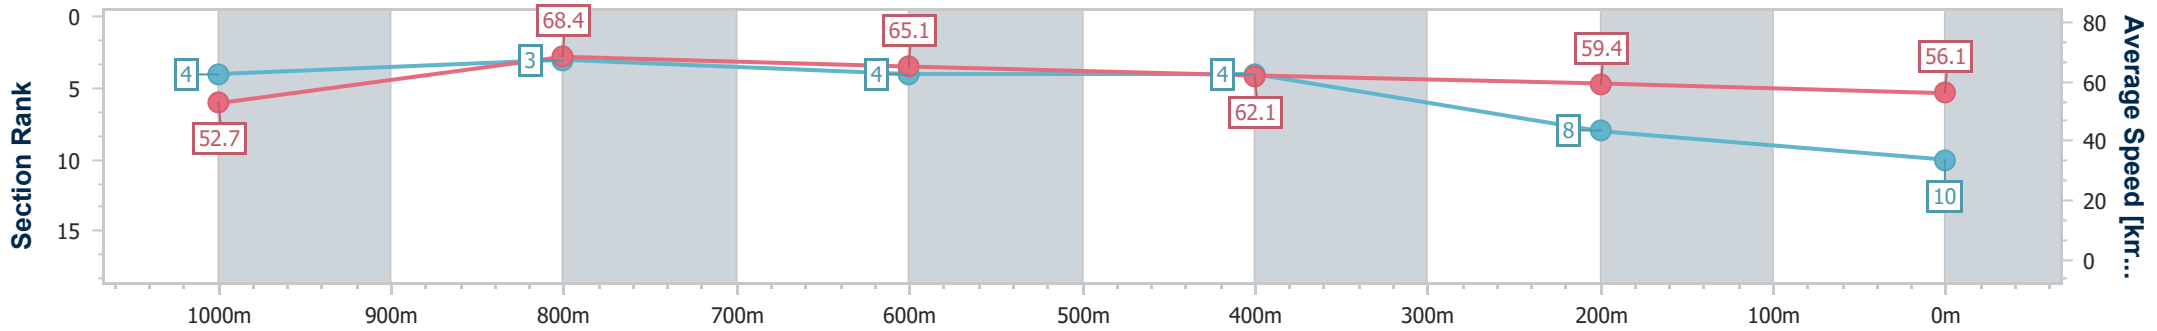

- [ ] Ranking at each section and finish
- .-.- No data available at this section
- NA No data available

Horse/Jockey Name	Hell And Back
Final Rank	10
Fastest Section Time (Section)	0:10.55 (1000m)
Top Speed [km/h] (Section)	69.9 (1000m)
Race State	Finished

### Ipswich QLD Professional

Race 7: RAY WHITE IPSWICH BM62 Handicap - 1200m

24 October 2024 - 17:30

Track Rating: Good 3, Weather: Overcast, Rail Position: +6m Entire

Section	Overall	1000m	800m	600m	400m	200m
Section Times	1:11.74 [10] (0:13.67)	0:58.07 [4] (0:10.55)	0:47.52 [3] (0:10.99)	0:36.53 [4] (0:11.58)	0:24.95 [4] (0:12.13)	0:12.82 [8] (0:12.82)
Average Speed [km/h]	52.7	68.4	65.1	62.1	59.4	56.1
Top Speed [km/h]	69.8	69.9	66.1	64.5	61.0	58.1
Avg. Dist. to Rail [m]	4.1	1.1	0.7	0.5	0.7	1.3
Avg. Stride Freq. [Hz]	2.6	2.5	2.4	2.3	2.3	2.2
Avg. Stride Length [m]	6.3	7.7	7.7	7.6	7.3	7.0

- [ ] Ranking at each section and finish
- .-.- No data available at this section
- NA No data available