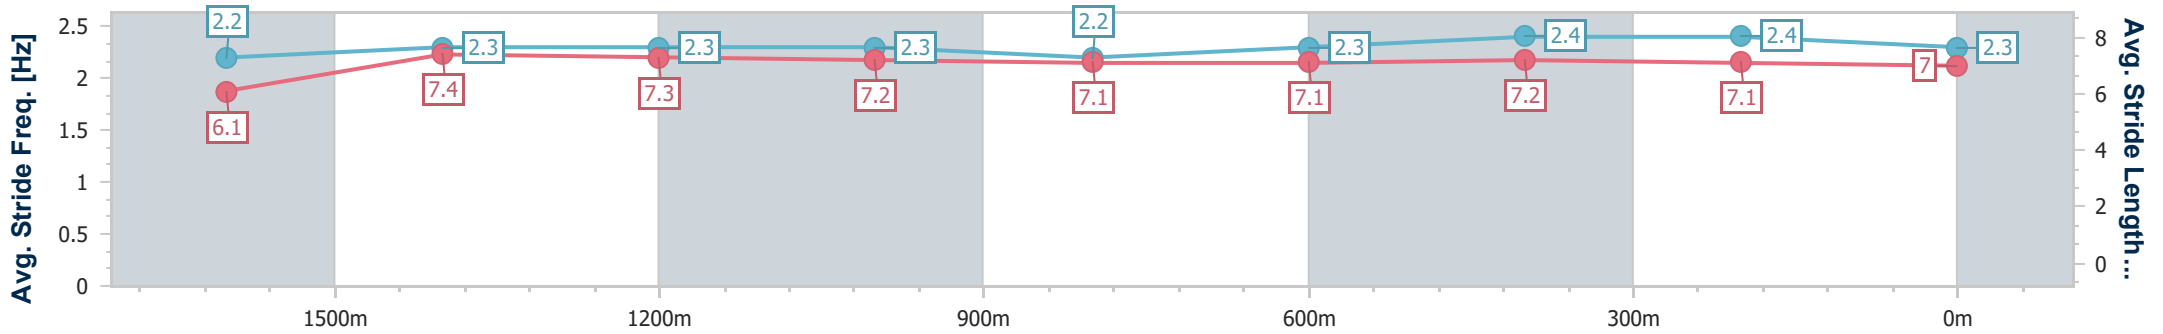

Horse/Jockey Name	Gold Prince
Final Rank	5
Fastest Section Time (Section)	0:11.71 (1600m)
Top Speed [km/h] (Section)	63.8 (1600m)
Race State	Finished

Sunshine Coast QLD Professional
Race 5: Customised Car Finance Class 2 Handicap - 1800m
25 October 2024 - 20:00
Track Rating: Soft 5, Weather: Fine, Rail Position: True

Section	Overall	1600m	1400m	1200m	1000m	800m	600m	400m	200m			
Section Times	1:51.82 [5] (0:14.72)	1:37.10 [11] (0:11.71)	1:25.39 [11] (0:12.00)	1:13.39 [11] (0:12.17)	1:01.22 [11] (0:12.74)	0:48.48 [11] (0:12.39)	0:36.09 [11] (0:11.81)	0:24.28 [11] (0:11.91)	0:12.37 [11] (0:12.37)			
Average Speed [km/h]	49.1	62.1	60.3	59.2	56.9	58.8	61.7	60.5	58.4			
Top Speed [km/h]	62.4	63.8	62.9	61.5	58.7	61.2	62.7	62.3	60.1			
Avg. Dist. to Rail [m]	8.3	2.1	1.7	2.6	2.6	1.8	2.3	8.2	10.4			
Avg. Stride Freq. [Hz]	2.2	2.3	2.3	2.3	2.2	2.3	2.4	2.4	2.3			
Avg. Stride Length [m]	6.1	7.4	7.3	7.2	7.1	7.1	7.2	7.1	7.0			

- [ ] Ranking at each section and finish
- -.-.- No data available at this section
- NA No data available