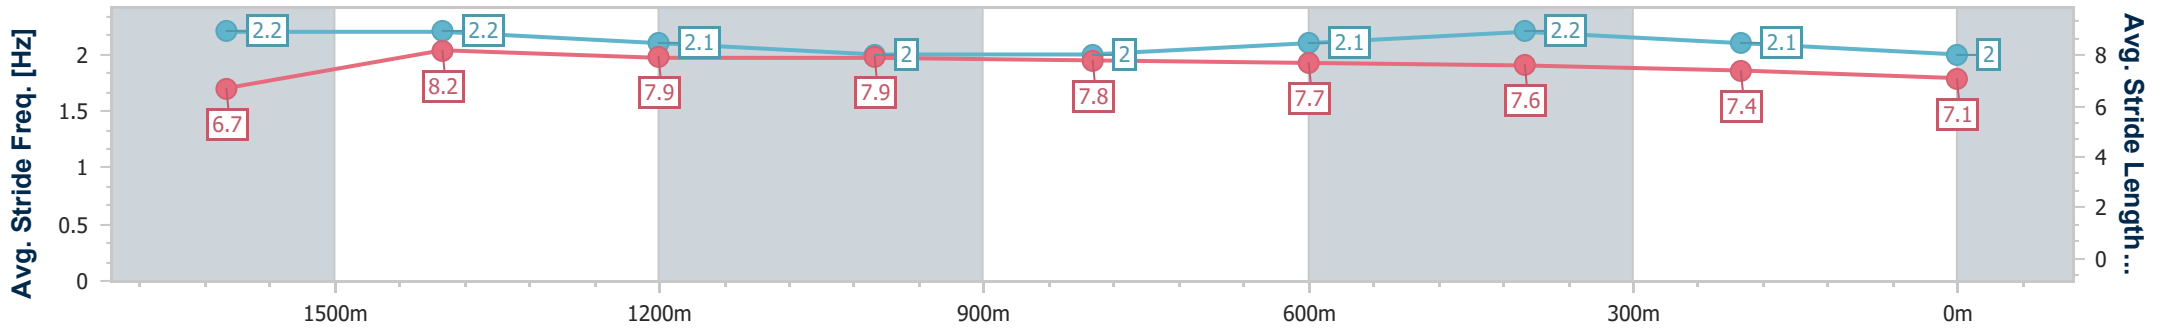

- [] Ranking at each section and finish
- .-.- No data available at this section
- NA No data available

Horse/Jockey Name	Loyalty Counts
Final Rank	10
Fastest Section Time (Section)	0:11.20 (1600m)
Top Speed [km/h] (Section)	67.3 (1600m)
Race State	Finished

- [] Ranking at each section and finish
- .-.- No data available at this section
- NA No data available

Horse/Jockey Name	Silver Pearl
Final Rank	11
Fastest Section Time (Section)	0:11.36 (1600m)
Top Speed [km/h] (Section)	65.7 (1600m)
Race State	Finished