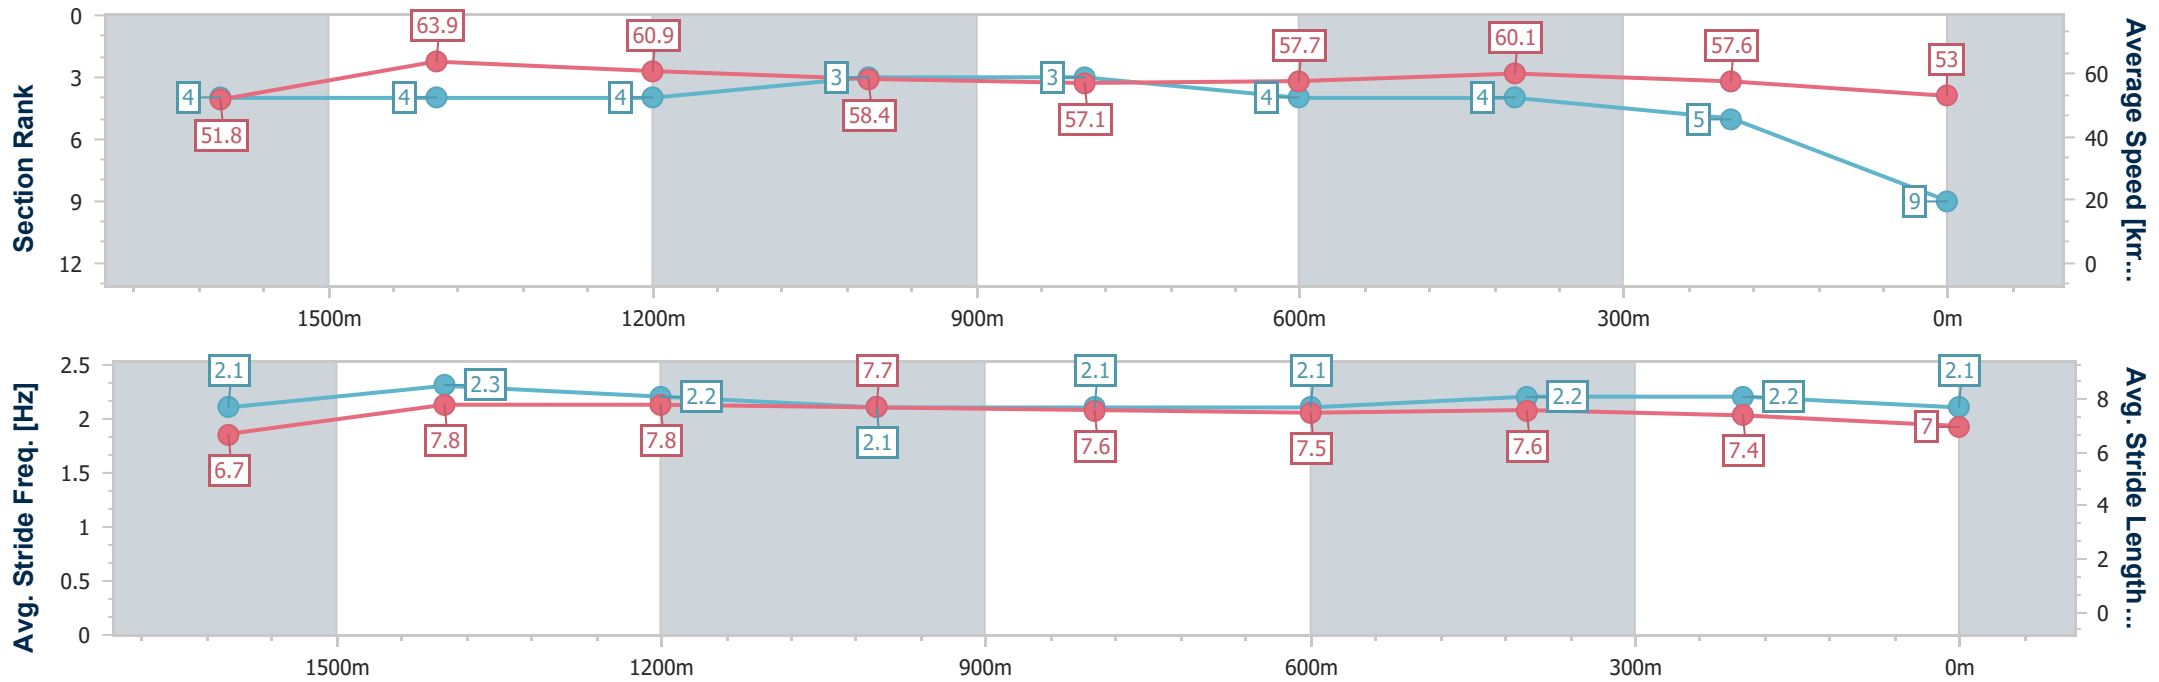

- [] Ranking at each section and finish
- .-.- No data available at this section
- NA No data available

Horse/Jockey Name	Cash Artist
Final Rank	9
Fastest Section Time (Section)	0:11.27 (1600m)
Top Speed [km/h] (Section)	65.5 (1600m)
Race State	Finished

- [] Ranking at each section and finish
- .-.- No data available at this section
- NA No data available

Horse/Jockey Name	Loyalty Counts
Final Rank	10
Fastest Section Time (Section)	0:11.20 (1600m)
Top Speed [km/h] (Section)	67.3 (1600m)
Race State	Finished