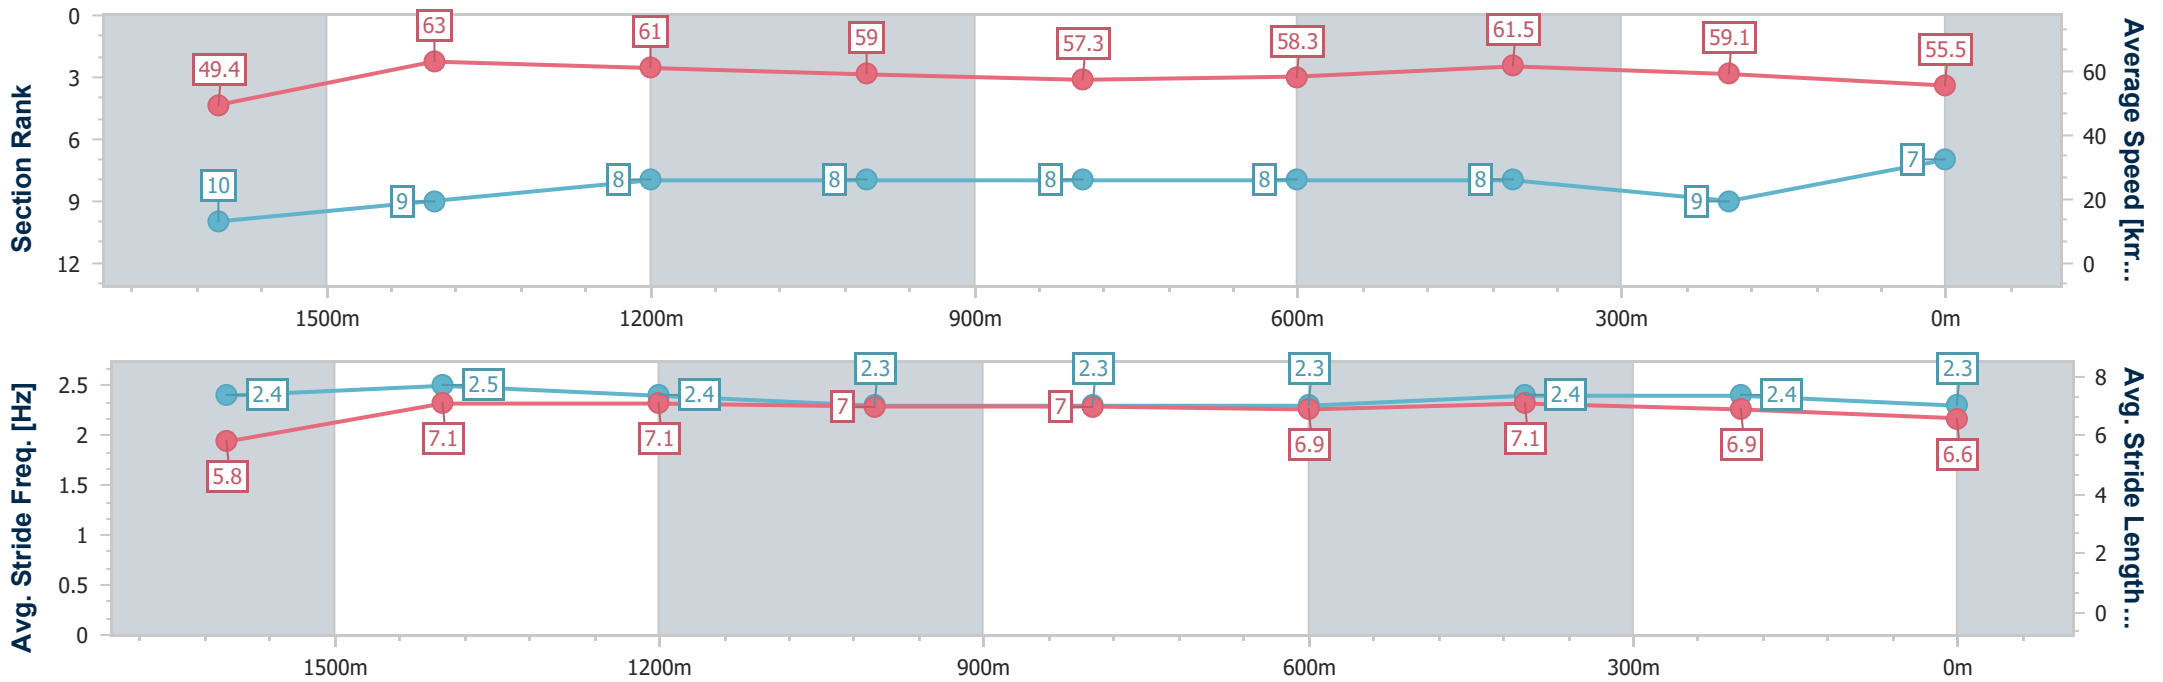

Horse/Jockey Name	The Love Of Mary
Final Rank	7
Fastest Section Time (Section)	0:11.49 (1600m)
Top Speed [km/h] (Section)	64.3 (1600m)
Race State	Finished

Sunshine Coast QLD Professional
Race 5: Customised Car Finance Class 2 Handicap - 1800m
25 October 2024 - 20:00
Track Rating: Soft 5, Weather: Fine, Rail Position: True

Section	Overall	1600m	1400m	1200m	1000m	800m	600m	400m	200m
Section Times	1:52.27 [7] (0:14.59)	1:37.68 [10] (0:11.49)	1:26.19 [9] (0:11.85)	1:14.34 [8] (0:12.24)	1:02.10 [8] (0:12.63)	0:49.47 [8] (0:12.43)	0:37.04 [8] (0:11.78)	0:25.26 [8] (0:12.17)	0:13.09 [9] (0:13.09)
Average Speed [km/h]	49.4	63.0	61.0	59.0	57.3	58.3	61.5	59.1	55.5
Top Speed [km/h]	63.2	64.3	63.6	60.6	57.5	60.3	63.0	60.7	57.9
Avg. Dist. to Rail [m]	5.9	1.7	2.2	2.2	2.1	0.9	0.9	6.9	6.9
Avg. Stride Freq. [Hz]	2.4	2.5	2.4	2.3	2.3	2.3	2.4	2.4	2.3
Avg. Stride Length [m]	5.8	7.1	7.1	7.0	7.0	6.9	7.1	6.9	6.6

- [ ] Ranking at each section and finish
- -.-.- No data available at this section
- NA No data available