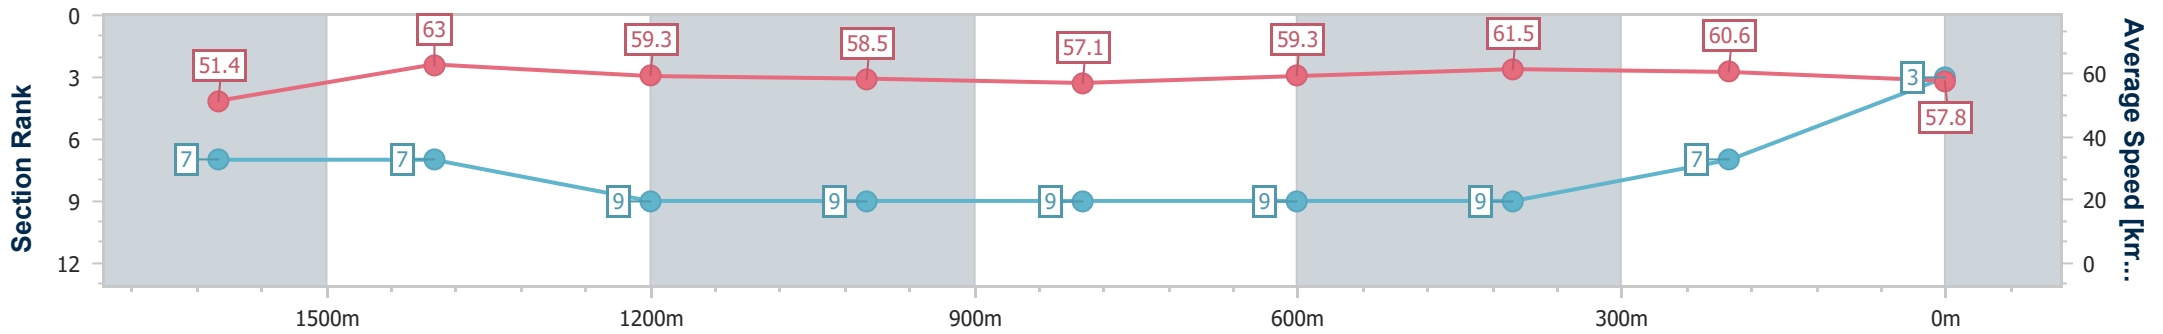

Horse/Jockey Name	Leger Chase
Final Rank	3
Fastest Section Time (Section)	0:11.58 (1600m)
Top Speed [km/h] (Section)	64.7 (1600m)
Race State	Finished

Sunshine Coast QLD Professional
Race 5: Customised Car Finance Class 2 Handicap - 1800m
25 October 2024 - 20:00
Track Rating: Soft 5, Weather: Fine, Rail Position: True

Section	Overall	1600m	1400m	1200m	1000m	800m	600m	400m	200m			
Section Times	1:51.72 [3] (0:14.18)	1:37.54 [7] (0:11.58)	1:25.96 [7] (0:12.26)	1:13.70 [9] (0:12.32)	1:01.38 [9] (0:12.69)	0:48.69 [9] (0:12.27)	0:36.42 [9] (0:11.95)	0:24.47 [9] (0:11.91)	0:12.56 [7] (0:12.56)			
Average Speed [km/h]	51.4	63.0	59.3	58.5	57.1	59.3	61.5	60.6	57.8			
Top Speed [km/h]	64.0	64.7	60.6	60.3	58.3	61.5	62.4	62.0	59.7			
Avg. Dist. to Rail [m]	11.8	3.7	3.5	3.4	3.1	1.7	3.7	7.9	7.7			
Avg. Stride Freq. [Hz]	2.2	2.3	2.2	2.2	2.2	2.2	2.3	2.2	2.2			
Avg. Stride Length [m]	6.6	7.6	7.4	7.4	7.3	7.5	7.5	7.5	7.2			

- [ ] Ranking at each section and finish
- -.-.- No data available at this section
- NA No data available