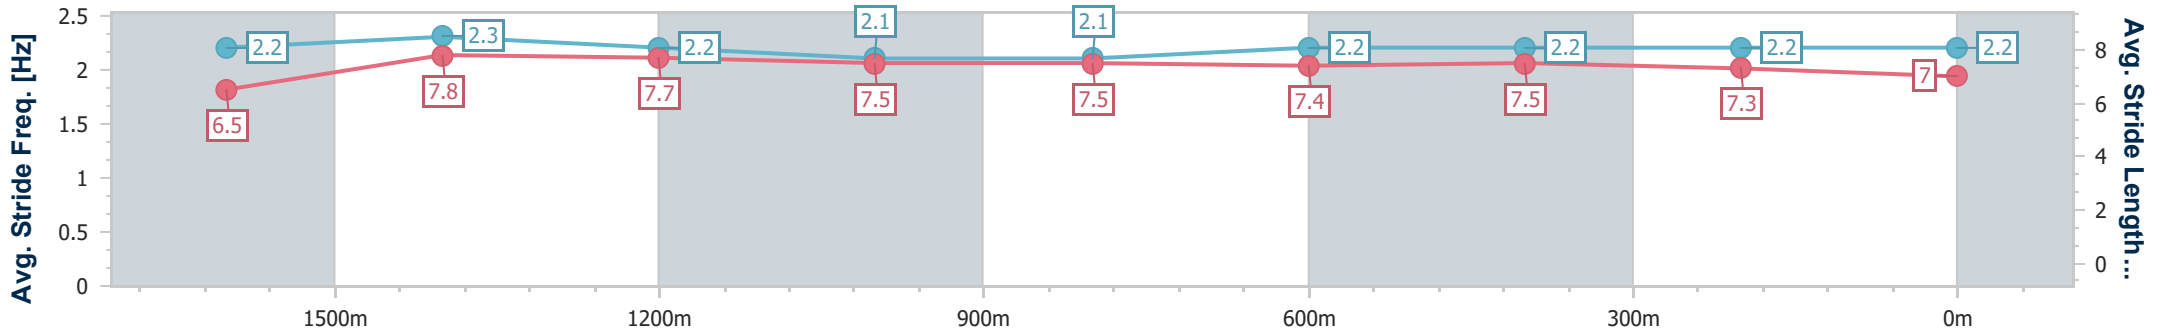

Horse/Jockey Name	Aces Up
Final Rank	4
Fastest Section Time (Section)	0:11.09 (1600m)
Top Speed [km/h] (Section)	68.2 (Overall)
Race State	Finished

Sunshine Coast QLD Professional
Race 5: Customised Car Finance Class 2 Handicap - 1800m
25 October 2024 - 20:00
Track Rating: Soft 5, Weather: Fine, Rail Position: True

Section	Overall	1600m	1400m	1200m	1000m	800m	600m	400m	200m			
Section Times	1:51.77 [4] (0:13.86)	1:37.91 [3] (0:11.09)	1:26.82 [1] (0:11.57)	1:15.25 [1] (0:12.45)	1:02.80 [1] (0:12.68)	0:50.12 [1] (0:12.50)	0:37.62 [1] (0:12.04)	0:25.58 [1] (0:12.30)	0:13.28 [1] (0:13.28)			
Average Speed [km/h]	52.5	65.4	62.4	58.2	57.0	58.1	59.6	58.6	54.5			
Top Speed [km/h]	68.2	67.7	65.8	59.7	57.8	59.7	60.1	60.1	56.7			
Avg. Dist. to Rail [m]	10.6	1.8	2.5	2.7	2.6	1.4	0.9	1.2	0.6			
Avg. Stride Freq. [Hz]	2.2	2.3	2.2	2.1	2.1	2.2	2.2	2.2	2.2			
Avg. Stride Length [m]	6.5	7.8	7.7	7.5	7.5	7.4	7.5	7.3	7.0			

- [ ] Ranking at each section and finish
- -.-.- No data available at this section
- NA No data available