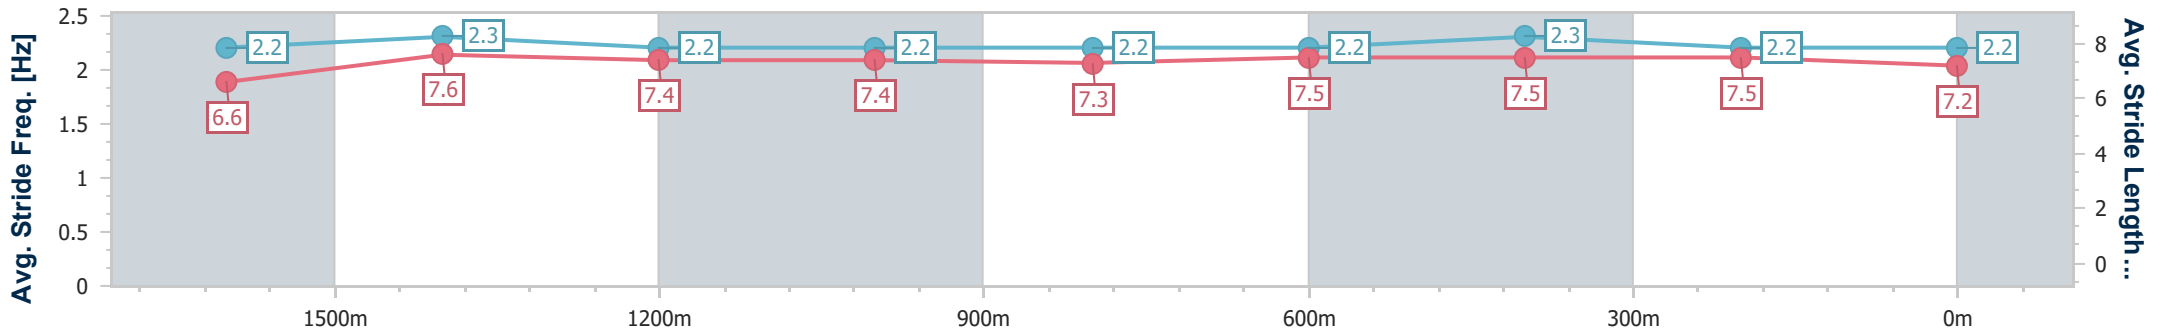

Horse/Jockey Name	Leger Chase
Final Rank	3
Fastest Section Time (Section)	0:11.58 (1600m)
Top Speed [km/h] (Section)	64.7 (1600m)
Race State	Finished

Sunshine Coast QLD Professional
Race 5: Customised Car Finance Class 2 Handicap - 1800m
25 October 2024 - 20:00
Track Rating: Soft 5, Weather: Fine, Rail Position: True

Section	Overall	1600m	1400m	1200m	1000m	800m	600m	400m	200m			
Section Times	1:51.72 [3] (0:14.18)	1:37.54 [7] (0:11.58)	1:25.96 [7] (0:12.26)	1:13.70 [9] (0:12.32)	1:01.38 [9] (0:12.69)	0:48.69 [9] (0:12.27)	0:36.42 [9] (0:11.95)	0:24.47 [9] (0:11.91)	0:12.56 [7] (0:12.56)			
Average Speed [km/h]	51.4	63.0	59.3	58.5	57.1	59.3	61.5	60.6	57.8			
Top Speed [km/h]	64.0	64.7	60.6	60.3	58.3	61.5	62.4	62.0	59.7			
Avg. Dist. to Rail [m]	11.8	3.7	3.5	3.4	3.1	1.7	3.7	7.9	7.7			
Avg. Stride Freq. [Hz]	2.2	2.3	2.2	2.2	2.2	2.2	2.3	2.2	2.2			
Avg. Stride Length [m]	6.6	7.6	7.4	7.4	7.3	7.5	7.5	7.5	7.2			

- [ ] Ranking at each section and finish
- -.-.- No data available at this section
- NA No data available