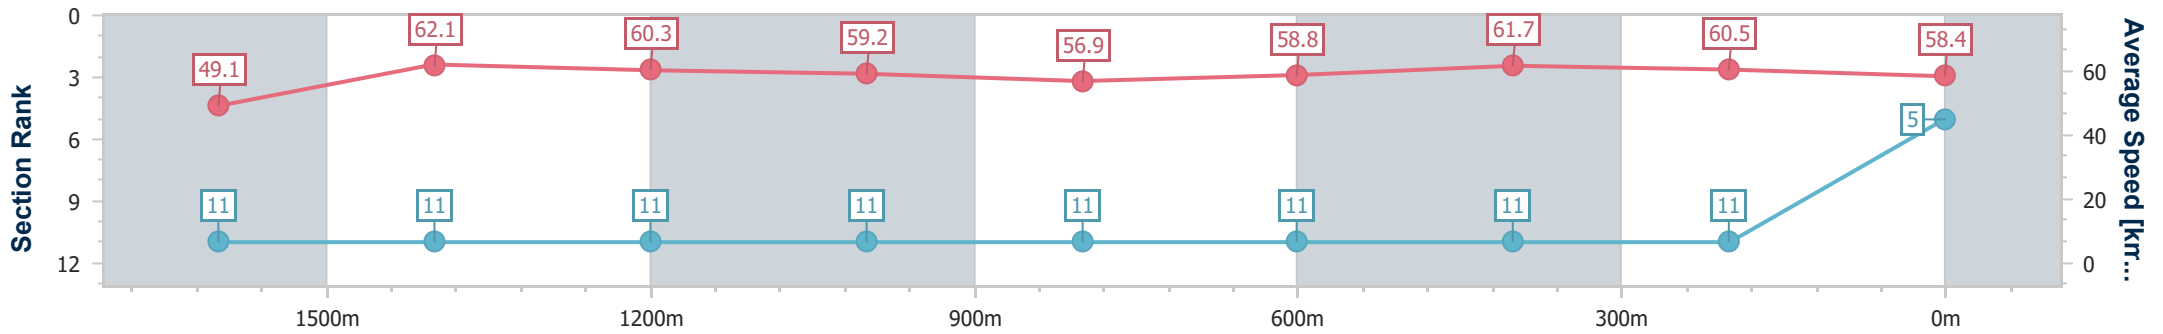

Horse/Jockey Name	Gold Prince
Final Rank	5
Fastest Section Time (Section)	0:11.71 (1600m)
Top Speed [km/h] (Section)	63.8 (1600m)
Race State	Finished

Sunshine Coast QLD Professional
Race 5: Customised Car Finance Class 2 Handicap - 1800m
25 October 2024 - 20:00
Track Rating: Soft 5, Weather: Fine, Rail Position: True

Section	Overall	1600m	1400m	1200m	1000m	800m	600m	400m	200m			
Section Times	1:51.82 [5] (0:14.72)	1:37.10 [11] (0:11.71)	1:25.39 [11] (0:12.00)	1:13.39 [11] (0:12.17)	1:01.22 [11] (0:12.74)	0:48.48 [11] (0:12.39)	0:36.09 [11] (0:11.81)	0:24.28 [11] (0:11.91)	0:12.37 [11] (0:12.37)			
Average Speed [km/h]	49.1	62.1	60.3	59.2	56.9	58.8	61.7	60.5	58.4			
Top Speed [km/h]	62.4	63.8	62.9	61.5	58.7	61.2	62.7	62.3	60.1			
Avg. Dist. to Rail [m]	8.3	2.1	1.7	2.6	2.6	1.8	2.3	8.2	10.4			
Avg. Stride Freq. [Hz]	2.2	2.3	2.3	2.3	2.2	2.3	2.4	2.4	2.3			
Avg. Stride Length [m]	6.1	7.4	7.3	7.2	7.1	7.1	7.2	7.1	7.0			

- [ ] Ranking at each section and finish
- -.-.- No data available at this section
- NA No data available