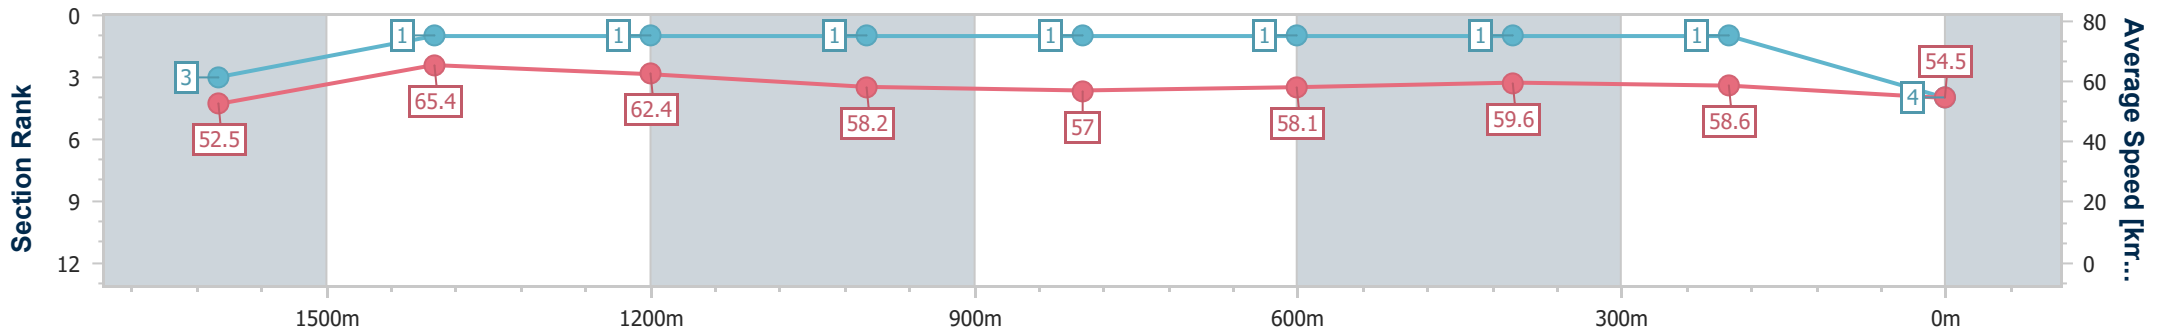

Horse/Jockey Name	Aces Up
Final Rank	4
Fastest Section Time (Section)	0:11.09 (1600m)
Top Speed [km/h] (Section)	68.2 (Overall)
Race State	Finished

Sunshine Coast QLD Professional
Race 5: Customised Car Finance Class 2 Handicap - 1800m
25 October 2024 - 20:00
Track Rating: Soft 5, Weather: Fine, Rail Position: True

Section	Overall	1600m	1400m	1200m	1000m	800m	600m	400m	200m			
Section Times	1:51.77 [4] (0:13.86)	1:37.91 [3] (0:11.09)	1:26.82 [1] (0:11.57)	1:15.25 [1] (0:12.45)	1:02.80 [1] (0:12.68)	0:50.12 [1] (0:12.50)	0:37.62 [1] (0:12.04)	0:25.58 [1] (0:12.30)	0:13.28 [1] (0:13.28)			
Average Speed [km/h]	52.5	65.4	62.4	58.2	57.0	58.1	59.6	58.6	54.5			
Top Speed [km/h]	68.2	67.7	65.8	59.7	57.8	59.7	60.1	60.1	56.7			
Avg. Dist. to Rail [m]	10.6	1.8	2.5	2.7	2.6	1.4	0.9	1.2	0.6			
Avg. Stride Freq. [Hz]	2.2	2.3	2.2	2.1	2.1	2.2	2.2	2.2	2.2			
Avg. Stride Length [m]	6.5	7.8	7.7	7.5	7.5	7.4	7.5	7.3	7.0			

- [ ] Ranking at each section and finish
- -.-.- No data available at this section
- NA No data available