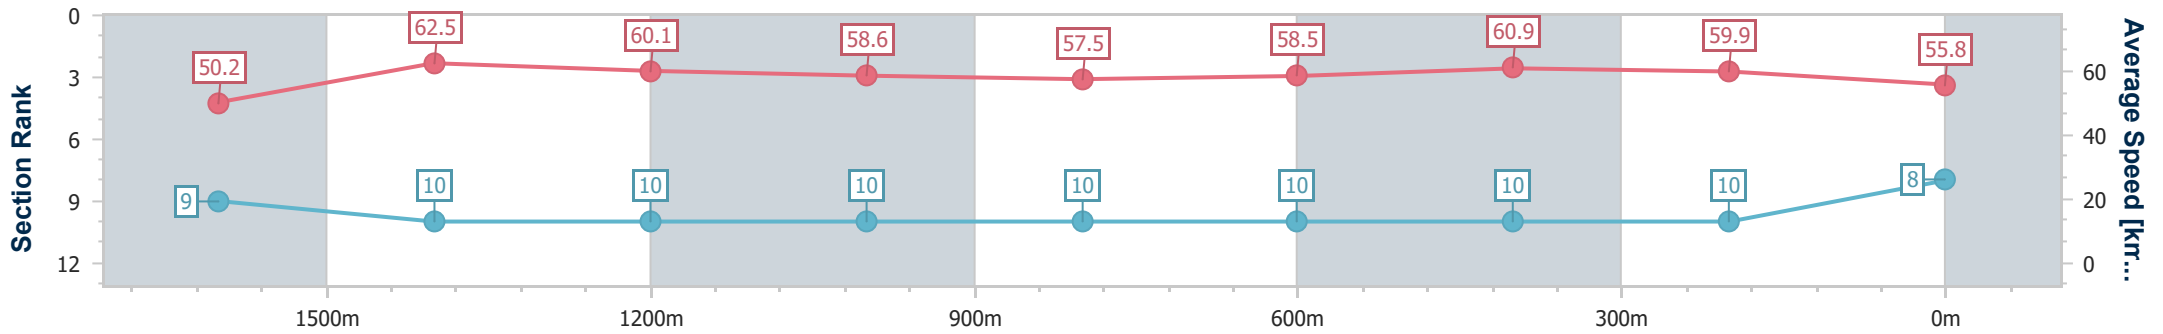

Horse/Jockey Name	Lissaro
Final Rank	8
Fastest Section Time (Section)	0:11.62 (1600m)
Top Speed [km/h] (Section)	63.9 (1600m)
Race State	Finished

Sunshine Coast QLD Professional
Race 5: Customised Car Finance Class 2 Handicap - 1800m
25 October 2024 - 20:00
Track Rating: Soft 5, Weather: Fine, Rail Position: True

Section	Overall	1600m	1400m	1200m	1000m	800m	600m	400m	200m
Section Times	1:52.34 [8] (0:14.51)	1:37.83 [9] (0:11.62)	1:26.21 [10] (0:12.04)	1:14.17 [10] (0:12.27)	1:01.90 [10] (0:12.63)	0:49.27 [10] (0:12.37)	0:36.90 [10] (0:11.86)	0:25.04 [10] (0:12.07)	0:12.97 [10] (0:12.97)
Average Speed [km/h]	50.2	62.5	60.1	58.6	57.5	58.5	60.9	59.9	55.8
Top Speed [km/h]	63.0	63.9	63.5	59.8	58.2	61.0	61.6	60.7	58.9
Avg. Dist. to Rail [m]	11.5	2.8	2.4	2.2	2.0	1.3	0.8	5.1	8.0
Avg. Stride Freq. [Hz]	2.2	2.3	2.2	2.2	2.2	2.2	2.3	2.2	2.1
Avg. Stride Length [m]	6.4	7.6	7.6	7.4	7.4	7.3	7.4	7.5	7.3

- [ ] Ranking at each section and finish
- -.-.- No data available at this section
- NA No data available