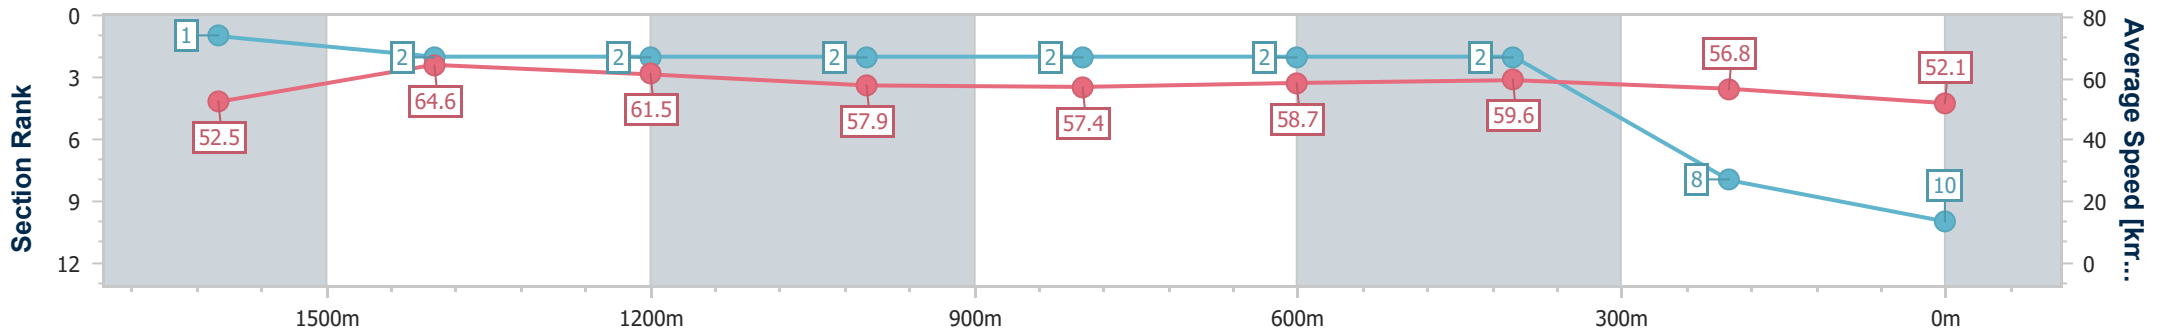

Horse/Jockey Name	Loyalty Counts
Final Rank	10
Fastest Section Time (Section)	0:11.20 (1600m)
Top Speed [km/h] (Section)	67.3 (1600m)
Race State	Finished

Sunshine Coast QLD Professional
Race 5: Customised Car Finance Class 2 Handicap - 1800m
25 October 2024 - 20:00
Track Rating: Soft 5, Weather: Fine, Rail Position: True

Section	Overall	1600m	1400m	1200m	1000m	800m	600m	400m	200m
Section Times	1:53.07 [10] (0:13.79)	1:39.28 [1] (0:11.20)	1:28.08 [2] (0:11.72)	1:16.36 [2] (0:12.50)	1:03.86 [2] (0:12.66)	0:51.20 [2] (0:12.41)	0:38.79 [2] (0:12.17)	0:26.62 [2] (0:12.72)	0:13.90 [8] (0:13.90)
Average Speed [km/h]	52.5	64.6	61.5	57.9	57.4	58.7	59.6	56.8	52.1
Top Speed [km/h]	66.5	67.3	63.7	60.1	57.4	60.7	61.0	58.2	54.4
Avg. Dist. to Rail [m]	6.9	1.2	1.9	3.3	3.0	2.3	1.5	3.0	3.3
Avg. Stride Freq. [Hz]	2.2	2.2	2.1	2.0	2.0	2.1	2.2	2.1	2.0
Avg. Stride Length [m]	6.7	8.2	7.9	7.9	7.8	7.7	7.6	7.4	7.1

- [ ] Ranking at each section and finish
- -.-.- No data available at this section
- NA No data available