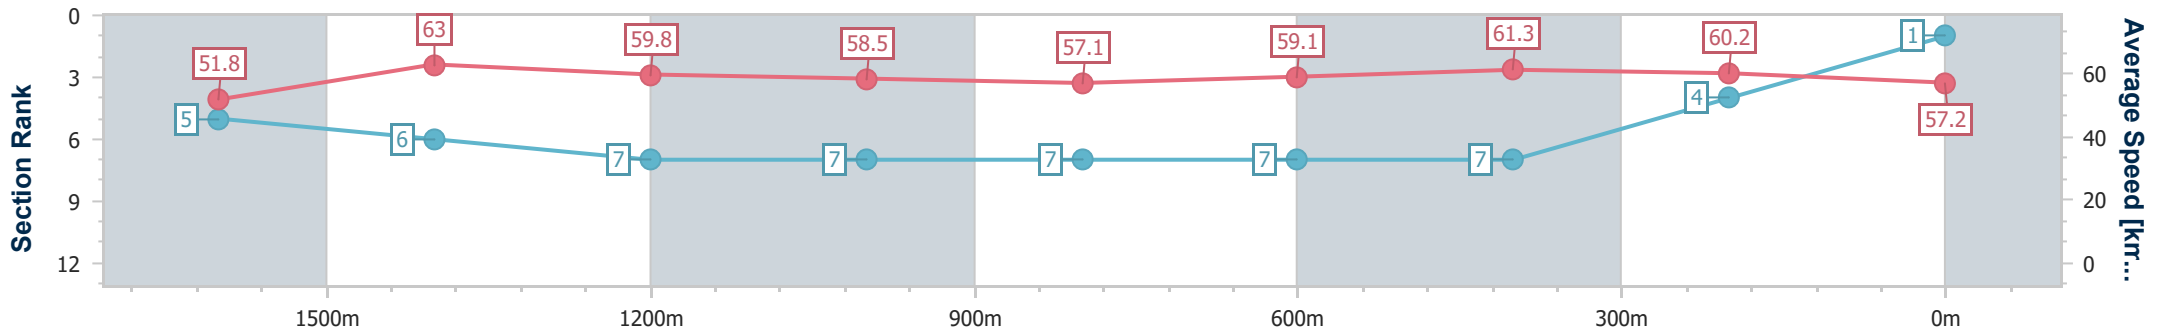

Horse/Jockey Name	Wanda's Outlaw
Final Rank	1
Fastest Section Time (Section)	0:11.55 (1600m)
Top Speed [km/h] (Section)	65.0 (1600m)
Race State	Finished

Sunshine Coast QLD Professional
Race 5: Customised Car Finance Class 2 Handicap - 1800m

25 October 2024 - 20:00

Track Rating: Soft 5, Weather: Fine, Rail Position: True

Section	Overall	1600m	1400m	1200m	1000m	800m	600m	400m	200m				
Section Times	1:51.61 [1] (0:14.02)	1:37.59 [5] (0:11.55)	1:26.04 [6] (0:12.08)	1:13.96 [7] (0:12.38)	1:01.58 [7] (0:12.68)	0:48.90 [7] (0:12.34)	0:36.56 [7] (0:11.93)	0:24.63 [7] (0:11.93)	0:12.70 [4] (0:12.70)				
Average Speed [km/h]	51.8	63.0	59.8	58.5	57.1	59.1	61.3	60.2	57.2				
Top Speed [km/h]	64.8	65.0	61.3	60.1	58.1	61.3	62.1	61.1	59.7				
Avg. Dist. to Rail [m]	9.6	2.8	2.9	3.4	3.1	2.3	2.1	5.6	6.7				
Avg. Stride Freq. [Hz]	2.4	2.5	2.4	2.3	2.3	2.4	2.4	2.5	2.4				
Avg. Stride Length [m]	5.9	7.0	7.0	6.9	6.8	7.0	7.0	6.8	6.6				

- [ ] Ranking at each section and finish
- -.-.- No data available at this section
- NA No data available