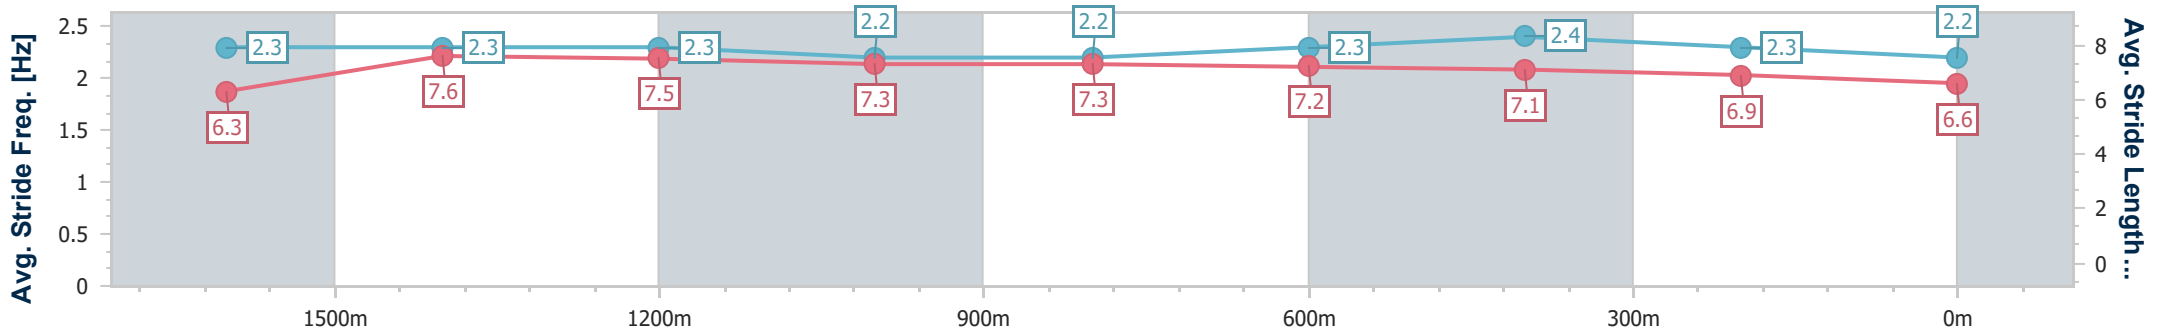

Horse/Jockey Name	Silver Pearl
Final Rank	11
Fastest Section Time (Section)	0:11.36 (1600m)
Top Speed [km/h] (Section)	65.7 (1600m)
Race State	Finished

Sunshine Coast QLD Professional
Race 5: Customised Car Finance Class 2 Handicap - 1800m

25 October 2024 - 20:00

Track Rating: Soft 5, Weather: Fine, Rail Position: True

Section	Overall	1600m	1400m	1200m	1000m	800m	600m	400m	200m			
Section Times	1:53.15 [11] (0:13.83)	1:39.32 [2] (0:11.36)	1:27.96 [3] (0:11.81)	1:16.15 [3] (0:12.44)	1:03.71 [4] (0:12.66)	0:51.05 [4] (0:12.34)	0:38.71 [3] (0:12.09)	0:26.62 [3] (0:12.61)	0:14.01 [6] (0:14.01)			
Average Speed [km/h]	52.3	64.2	61.2	58.2	57.3	59.0	60.3	57.0	51.8			
Top Speed [km/h]	63.9	65.7	62.9	60.1	57.9	61.0	61.6	59.8	54.7			
Avg. Dist. to Rail [m]	5.8	3.0	3.2	3.4	3.2	2.0	1.7	2.9	3.8			
Avg. Stride Freq. [Hz]	2.3	2.3	2.3	2.2	2.2	2.3	2.4	2.3	2.2			
Avg. Stride Length [m]	6.3	7.6	7.5	7.3	7.3	7.2	7.1	6.9	6.6			

- [ ] Ranking at each section and finish
- -.-.- No data available at this section
- NA No data available