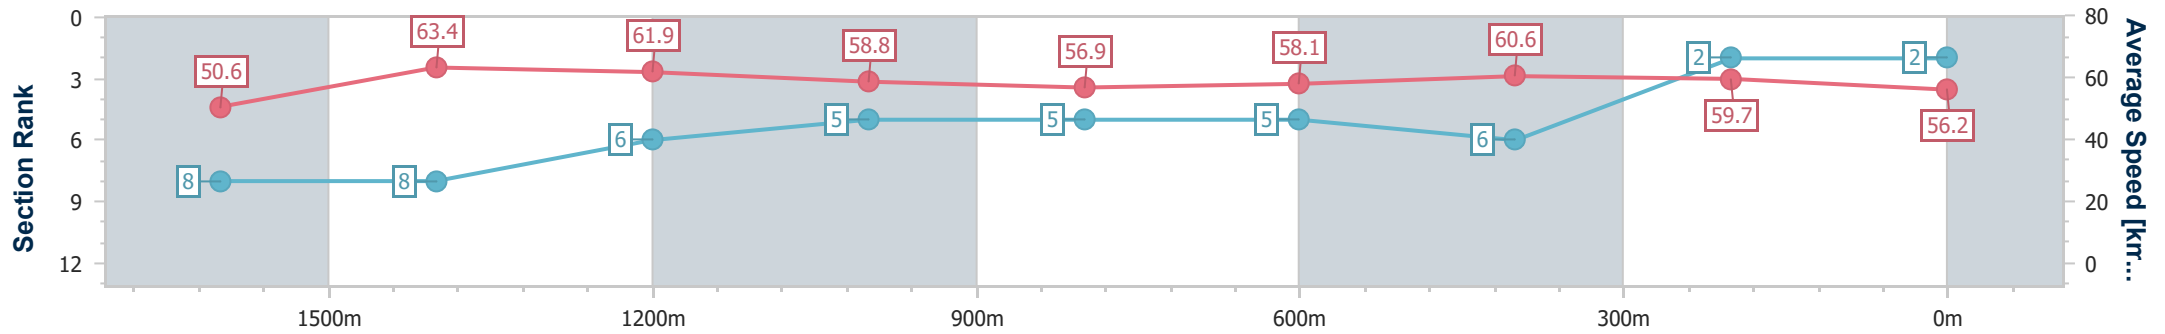

Horse/Jockey Name	Hereditary
Final Rank	2
Fastest Section Time (Section)	0:11.42 (1600m)
Top Speed [km/h] (Section)	65.6 (1600m)
Race State	Finished

Sunshine Coast QLD Professional
Race 5: Customised Car Finance Class 2 Handicap - 1800m
25 October 2024 - 20:00
Track Rating: Soft 5, Weather: Fine, Rail Position: True

Section	Overall	1600m	1400m	1200m	1000m	800m	600m	400m	200m				
Section Times	1:51.67 [2] (0:14.35)	1:37.32 [8] (0:11.42)	1:25.90 [8] (0:11.65)	1:14.25 [6] (0:12.27)	1:01.98 [5] (0:12.70)	0:49.28 [5] (0:12.42)	0:36.86 [5] (0:11.89)	0:24.97 [6] (0:12.08)	0:12.89 [2] (0:12.89)				
Average Speed [km/h]	50.6	63.4	61.9	58.8	56.9	58.1	60.6	59.7	56.2				
Top Speed [km/h]	63.2	65.6	63.9	61.0	57.4	60.4	62.3	60.9	59.2				
Avg. Dist. to Rail [m]	7.5	2.0	1.6	1.7	1.7	0.6	0.6	1.6	3.2				
Avg. Stride Freq. [Hz]	2.2	2.2	2.2	2.1	2.1	2.1	2.2	2.2	2.2				
Avg. Stride Length [m]	6.4	7.9	7.7	7.6	7.6	7.6	7.6	7.5	7.1				

- [ ] Ranking at each section and finish
- -.-.- No data available at this section
- NA No data available