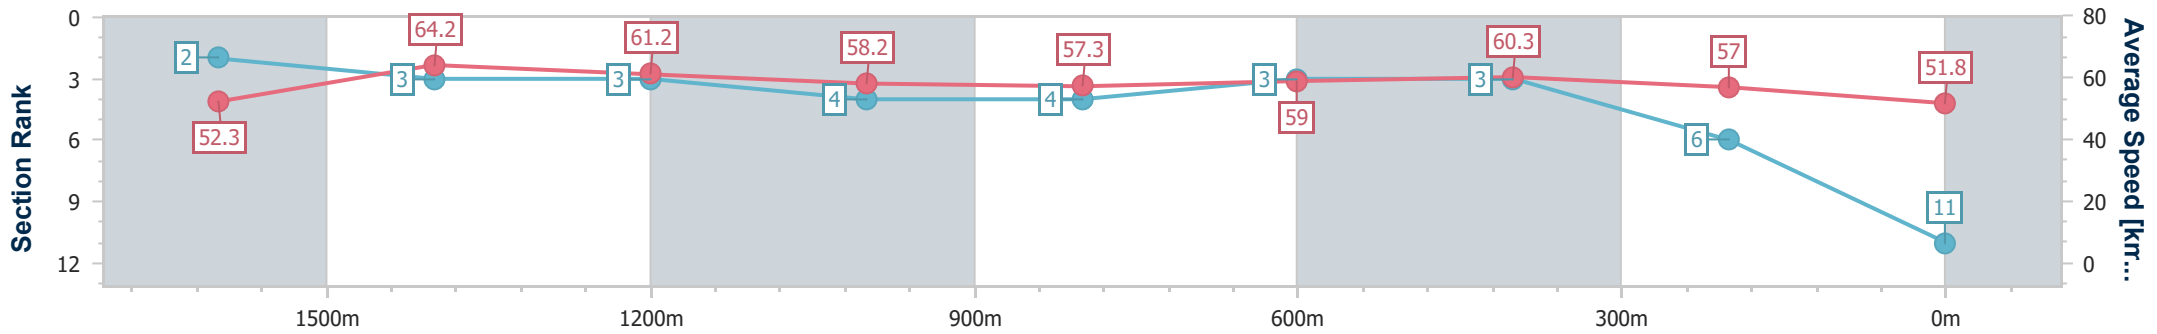

Horse/Jockey Name	Silver Pearl
Final Rank	11
Fastest Section Time (Section)	0:11.36 (1600m)
Top Speed [km/h] (Section)	65.7 (1600m)
Race State	Finished

Sunshine Coast QLD Professional
Race 5: Customised Car Finance Class 2 Handicap - 1800m

25 October 2024 - 20:00

Track Rating: Soft 5, Weather: Fine, Rail Position: True

Section	Overall	1600m	1400m	1200m	1000m	800m	600m	400m	200m			
Section Times	1:53.15 [11] (0:13.83)	1:39.32 [2] (0:11.36)	1:27.96 [3] (0:11.81)	1:16.15 [3] (0:12.44)	1:03.71 [4] (0:12.66)	0:51.05 [4] (0:12.34)	0:38.71 [3] (0:12.09)	0:26.62 [3] (0:12.61)	0:14.01 [6] (0:14.01)			
Average Speed [km/h]	52.3	64.2	61.2	58.2	57.3	59.0	60.3	57.0	51.8			
Top Speed [km/h]	63.9	65.7	62.9	60.1	57.9	61.0	61.6	59.8	54.7			
Avg. Dist. to Rail [m]	5.8	3.0	3.2	3.4	3.2	2.0	1.7	2.9	3.8			
Avg. Stride Freq. [Hz]	2.3	2.3	2.3	2.2	2.2	2.3	2.4	2.3	2.2			
Avg. Stride Length [m]	6.3	7.6	7.5	7.3	7.3	7.2	7.1	6.9	6.6			

- [ ] Ranking at each section and finish
- -.-.- No data available at this section
- NA No data available