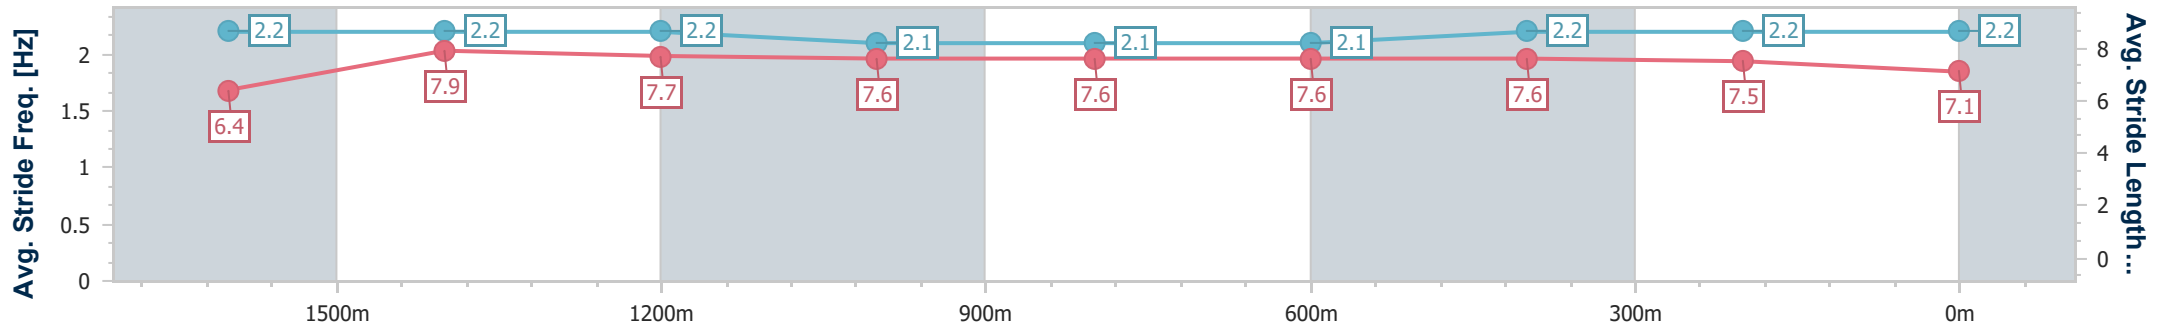

Horse/Jockey Name	Hereditary
Final Rank	2
Fastest Section Time (Section)	0:11.42 (1600m)
Top Speed [km/h] (Section)	65.6 (1600m)
Race State	Finished

Sunshine Coast QLD Professional
Race 5: Customised Car Finance Class 2 Handicap - 1800m
25 October 2024 - 20:00
Track Rating: Soft 5, Weather: Fine, Rail Position: True

Section	Overall	1600m	1400m	1200m	1000m	800m	600m	400m	200m				
Section Times	1:51.67 [2] (0:14.35)	1:37.32 [8] (0:11.42)	1:25.90 [8] (0:11.65)	1:14.25 [6] (0:12.27)	1:01.98 [5] (0:12.70)	0:49.28 [5] (0:12.42)	0:36.86 [5] (0:11.89)	0:24.97 [6] (0:12.08)	0:12.89 [2] (0:12.89)				
Average Speed [km/h]	50.6	63.4	61.9	58.8	56.9	58.1	60.6	59.7	56.2				
Top Speed [km/h]	63.2	65.6	63.9	61.0	57.4	60.4	62.3	60.9	59.2				
Avg. Dist. to Rail [m]	7.5	2.0	1.6	1.7	1.7	0.6	0.6	1.6	3.2				
Avg. Stride Freq. [Hz]	2.2	2.2	2.2	2.1	2.1	2.1	2.2	2.2	2.2				
Avg. Stride Length [m]	6.4	7.9	7.7	7.6	7.6	7.6	7.6	7.5	7.1				

- [ ] Ranking at each section and finish
- -.-.- No data available at this section
- NA No data available