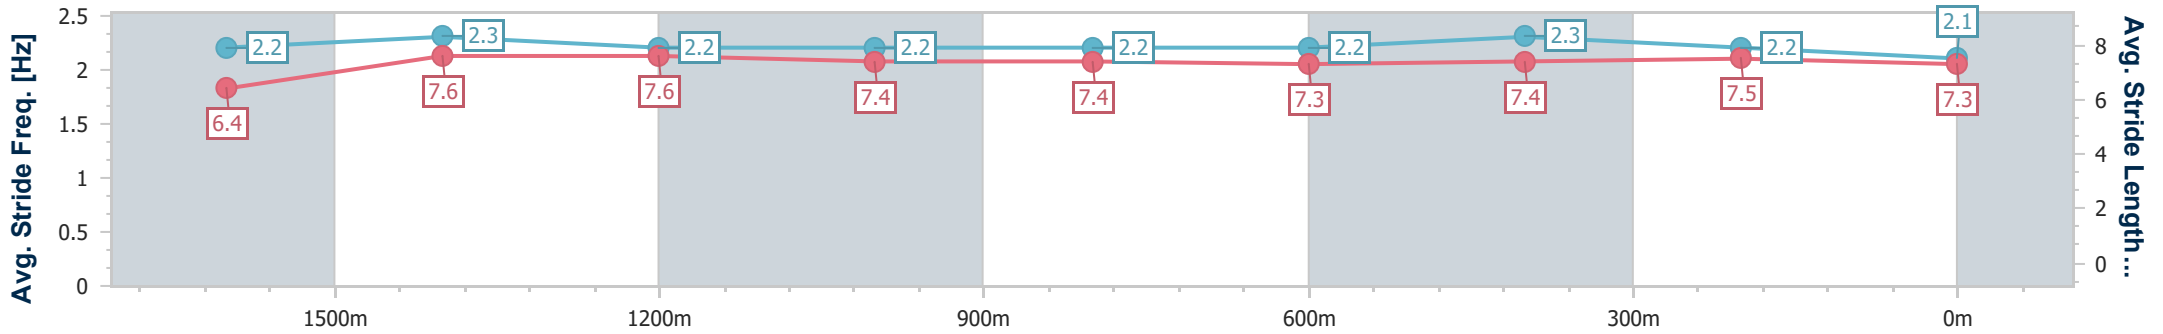

Horse/Jockey Name	Lissaro
Final Rank	8
Fastest Section Time (Section)	0:11.62 (1600m)
Top Speed [km/h] (Section)	63.9 (1600m)
Race State	Finished

Sunshine Coast QLD Professional
Race 5: Customised Car Finance Class 2 Handicap - 1800m
25 October 2024 - 20:00
Track Rating: Soft 5, Weather: Fine, Rail Position: True

Section	Overall	1600m	1400m	1200m	1000m	800m	600m	400m	200m
Section Times	1:52.34 [8] (0:14.51)	1:37.83 [9] (0:11.62)	1:26.21 [10] (0:12.04)	1:14.17 [10] (0:12.27)	1:01.90 [10] (0:12.63)	0:49.27 [10] (0:12.37)	0:36.90 [10] (0:11.86)	0:25.04 [10] (0:12.07)	0:12.97 [10] (0:12.97)
Average Speed [km/h]	50.2	62.5	60.1	58.6	57.5	58.5	60.9	59.9	55.8
Top Speed [km/h]	63.0	63.9	63.5	59.8	58.2	61.0	61.6	60.7	58.9
Avg. Dist. to Rail [m]	11.5	2.8	2.4	2.2	2.0	1.3	0.8	5.1	8.0
Avg. Stride Freq. [Hz]	2.2	2.3	2.2	2.2	2.2	2.2	2.3	2.2	2.1
Avg. Stride Length [m]	6.4	7.6	7.6	7.4	7.4	7.3	7.4	7.5	7.3

- [ ] Ranking at each section and finish
- -.-.- No data available at this section
- NA No data available