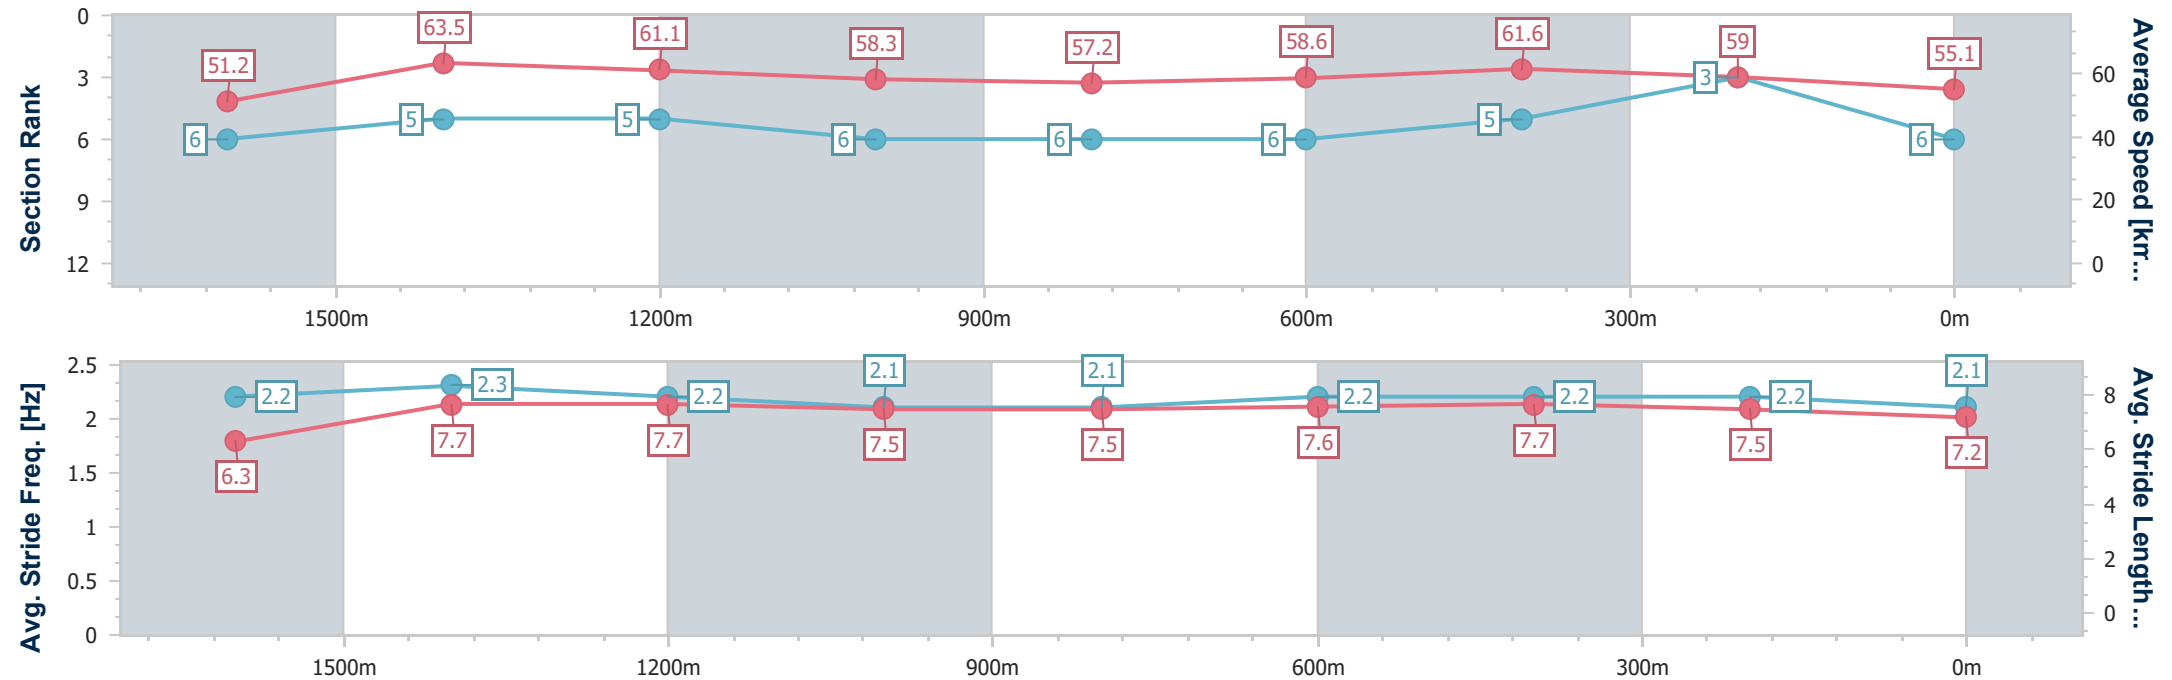

Horse/Jockey Name	Paris Affair
Final Rank	6
Fastest Section Time (Section)	0:11.36 (1600m)
Top Speed [km/h] (Section)	65.0 (1600m)
Race State	Finished

Sunshine Coast QLD Professional
Race 5: Customised Car Finance Class 2 Handicap - 1800m
25 October 2024 - 20:00
Track Rating: Soft 5, Weather: Fine, Rail Position: True

Section	Overall	1600m	1400m	1200m	1000m	800m	600m	400m	200m			
Section Times	1:52.05 [6] (0:14.15)	1:37.90 [6] (0:11.36)	1:26.54 [5] (0:11.84)	1:14.70 [5] (0:12.39)	1:02.31 [6] (0:12.65)	0:49.66 [6] (0:12.42)	0:37.24 [6] (0:11.88)	0:25.36 [5] (0:12.20)	0:13.16 [3] (0:13.16)			
Average Speed [km/h]	51.2	63.5	61.1	58.3	57.2	58.6	61.6	59.0	55.1			
Top Speed [km/h]	64.2	65.0	62.2	59.6	58.1	61.3	62.6	60.9	57.6			
Avg. Dist. to Rail [m]	6.3	1.4	2.2	2.7	2.8	1.7	2.7	5.3	4.7			
Avg. Stride Freq. [Hz]	2.2	2.3	2.2	2.1	2.1	2.2	2.2	2.2	2.1			
Avg. Stride Length [m]	6.3	7.7	7.7	7.5	7.5	7.6	7.7	7.5	7.2			

- [ ] Ranking at each section and finish
- -.-.- No data available at this section
- NA No data available