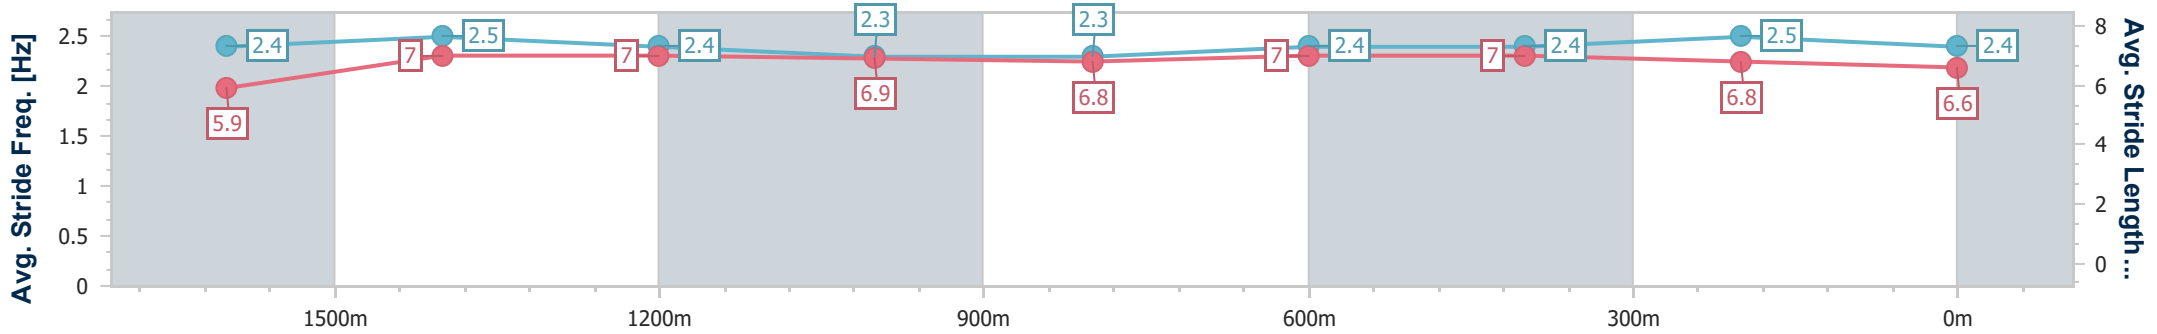

Horse/Jockey Name	Wanda's Outlaw
Final Rank	1
Fastest Section Time (Section)	0:11.55 (1600m)
Top Speed [km/h] (Section)	65.0 (1600m)
Race State	Finished

Sunshine Coast QLD Professional
Race 5: Customised Car Finance Class 2 Handicap - 1800m

25 October 2024 - 20:00

Track Rating: Soft 5, Weather: Fine, Rail Position: True

Section	Overall	1600m	1400m	1200m	1000m	800m	600m	400m	200m				
Section Times	1:51.61 [1] (0:14.02)	1:37.59 [5] (0:11.55)	1:26.04 [6] (0:12.08)	1:13.96 [7] (0:12.38)	1:01.58 [7] (0:12.68)	0:48.90 [7] (0:12.34)	0:36.56 [7] (0:11.93)	0:24.63 [7] (0:11.93)	0:12.70 [4] (0:12.70)				
Average Speed [km/h]	51.8	63.0	59.8	58.5	57.1	59.1	61.3	60.2	57.2				
Top Speed [km/h]	64.8	65.0	61.3	60.1	58.1	61.3	62.1	61.1	59.7				
Avg. Dist. to Rail [m]	9.6	2.8	2.9	3.4	3.1	2.3	2.1	5.6	6.7				
Avg. Stride Freq. [Hz]	2.4	2.5	2.4	2.3	2.3	2.4	2.4	2.5	2.4				
Avg. Stride Length [m]	5.9	7.0	7.0	6.9	6.8	7.0	7.0	6.8	6.6				

- [ ] Ranking at each section and finish
- -.-.- No data available at this section
- NA No data available