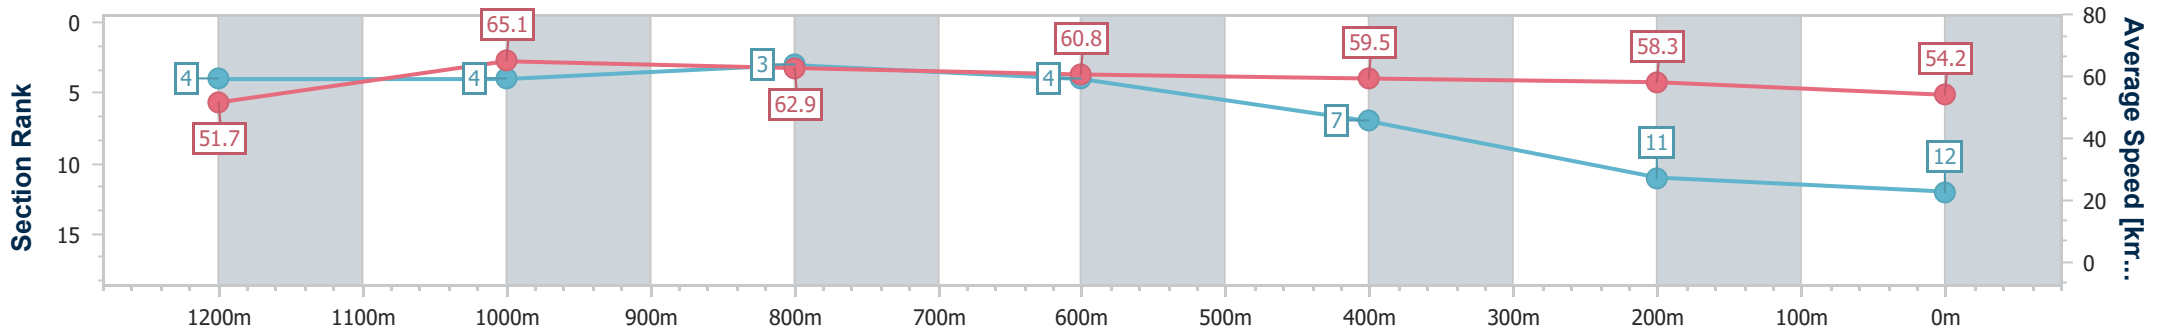

Horse/Jockey Name	Sing A Rainbow
Final Rank	12
Fastest Section Time (Section)	0:11.04 (1200m)
Top Speed [km/h] (Section)	66.1 (1200m)
Race State	Finished

Sunshine Coast QLD Professional
Race 6: Ben Liddell Constructions 0 - 58 Handicap - 1400m
25 October 2024 - 20:34
Track Rating: Soft 5, Weather: Fine, Rail Position: True

Section	Overall	1200m	1000m	800m	600m	400m	200m
Section Times	1:26.62 [12] (0:13.97)	1:12.65 [4] (0:11.04)	1:01.61 [4] (0:11.56)	0:50.05 [3] (0:12.06)	0:37.99 [4] (0:12.34)	0:25.65 [7] (0:12.35)	0:13.30 [11] (0:13.30)
Average Speed [km/h]	51.7	65.1	62.9	60.8	59.5	58.3	54.2
Top Speed [km/h]	65.9	66.1	64.9	61.7	60.6	59.0	57.1
Avg. Dist. to Rail [m]	16.2	6.1	4.7	3.3	3.0	7.0	7.7
Avg. Stride Freq. [Hz]	2.2	2.3	2.3	2.3	2.3	2.3	2.2
Avg. Stride Length [m]	6.4	7.7	7.6	7.3	7.2	7.2	6.9

- [ ] Ranking at each section and finish
- -.-.- No data available at this section
- NA No data available