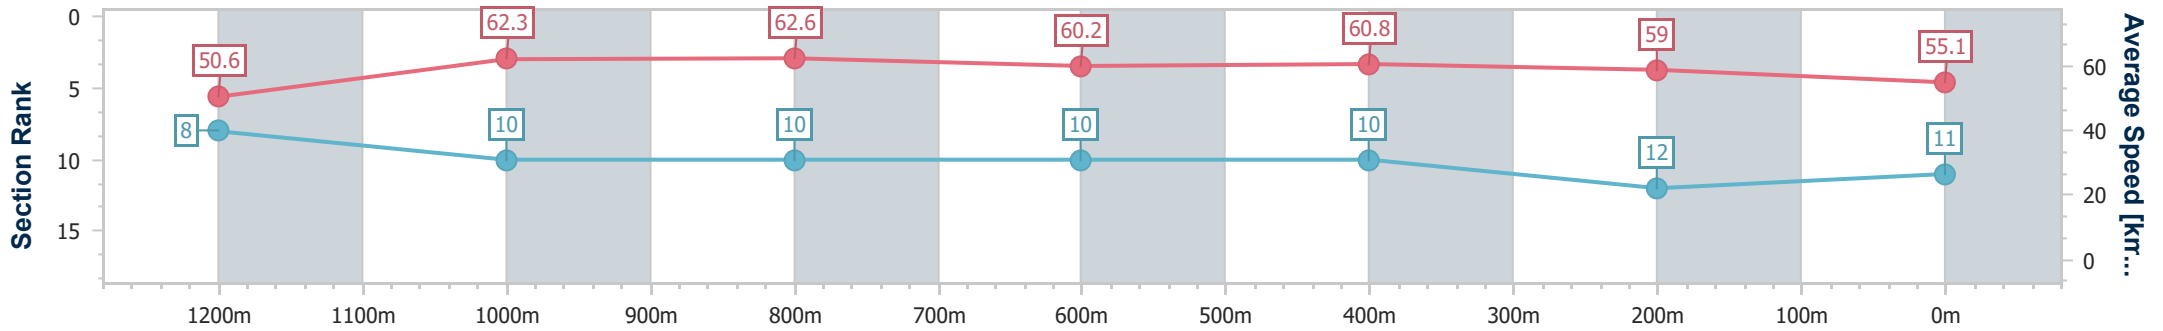

Horse/Jockey Name	Lumiere
Final Rank	11
Fastest Section Time (Section)	0:11.51 (1200m)
Top Speed [km/h] (Section)	64.2 (1200m)
Race State	Finished

Sunshine Coast QLD Professional
Race 6: Ben Liddell Constructions 0 - 58 Handicap - 1400m
25 October 2024 - 20:34
Track Rating: Soft 5, Weather: Fine, Rail Position: True

Section	Overall	1200m	1000m	800m	600m	400m	200m
Section Times	1:26.51 [11] (0:14.31)	1:12.20 [8] (0:11.51)	1:00.69 [10] (0:11.59)	0:49.10 [10] (0:11.98)	0:37.12 [10] (0:11.83)	0:25.29 [10] (0:12.17)	0:13.12 [12] (0:13.12)
Average Speed [km/h]	50.6	62.3	62.6	60.2	60.8	59.0	55.1
Top Speed [km/h]	62.7	64.2	64.1	61.2	62.1	60.5	57.8
Avg. Dist. to Rail [m]	14.5	4.9	3.1	0.8	0.7	3.8	6.2
Avg. Stride Freq. [Hz]	2.2	2.3	2.3	2.3	2.3	2.2	2.2
Avg. Stride Length [m]	6.4	7.6	7.7	7.4	7.4	7.3	7.0

- [ ] Ranking at each section and finish
- -.-.- No data available at this section
- NA No data available