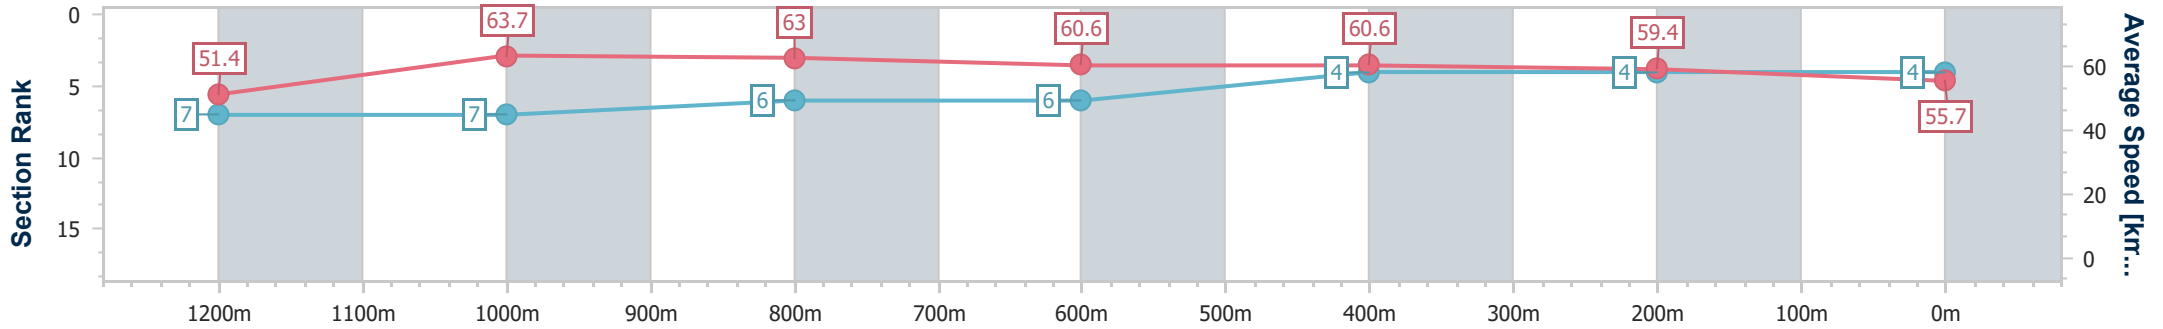

Horse/Jockey Name	Bold Tyrant
Final Rank	4
Fastest Section Time (Section)	0:11.28 (1200m)
Top Speed [km/h] (Section)	65.0 (Overall)
Race State	Finished

Sunshine Coast QLD Professional
Race 6: Ben Liddell Constructions 0 - 58 Handicap - 1400m
25 October 2024 - 20:34
Track Rating: Soft 5, Weather: Fine, Rail Position: True

Section	Overall	1200m	1000m	800m	600m	400m	200m
Section Times	1:25.77 [4] (0:14.04)	1:11.73 [7] (0:11.28)	1:00.45 [7] (0:11.47)	0:48.98 [6] (0:12.00)	0:36.98 [6] (0:11.92)	0:25.06 [4] (0:12.14)	0:12.92 [4] (0:12.92)
Average Speed [km/h]	51.4	63.7	63.0	60.6	60.6	59.4	55.7
Top Speed [km/h]	65.0	64.7	64.1	61.4	61.0	60.3	58.3
Avg. Dist. to Rail [m]	5.3	2.2	2.2	1.6	0.6	1.6	2.9
Avg. Stride Freq. [Hz]	2.2	2.3	2.3	2.3	2.3	2.4	2.3
Avg. Stride Length [m]	6.5	7.7	7.6	7.4	7.2	7.0	6.7

- [ ] Ranking at each section and finish
- -.-.- No data available at this section
- NA No data available