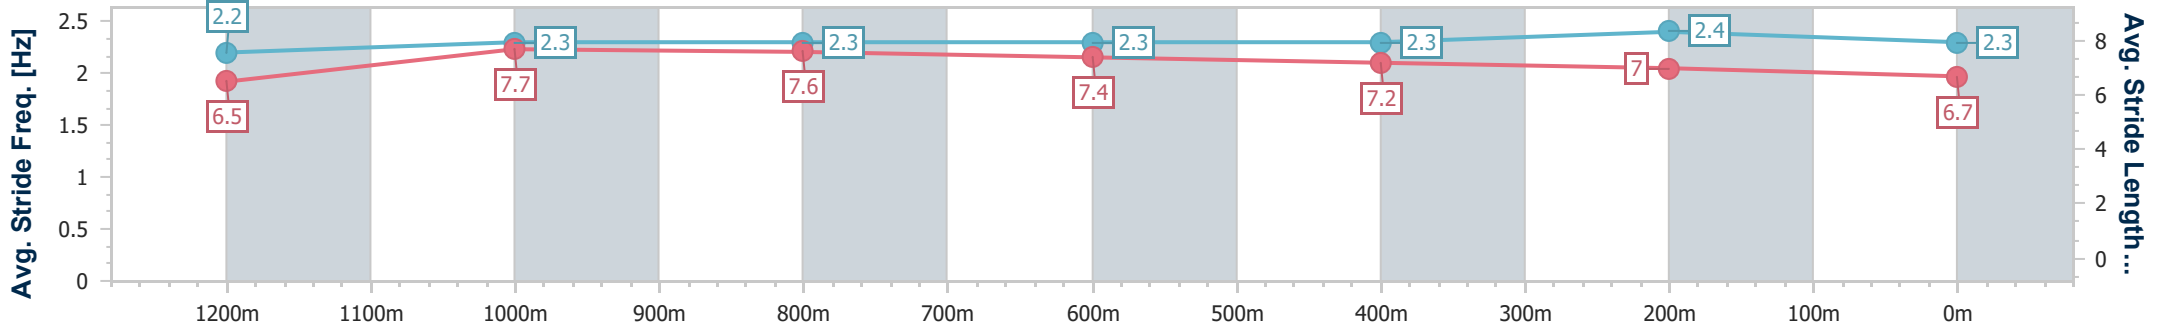

Horse/Jockey Name	Bold Tyrant
Final Rank	4
Fastest Section Time (Section)	0:11.28 (1200m)
Top Speed [km/h] (Section)	65.0 (Overall)
Race State	Finished

Sunshine Coast QLD Professional
Race 6: Ben Liddell Constructions 0 - 58 Handicap - 1400m
25 October 2024 - 20:34
Track Rating: Soft 5, Weather: Fine, Rail Position: True

Section	Overall	1200m	1000m	800m	600m	400m	200m
Section Times	1:25.77 [4] (0:14.04)	1:11.73 [7] (0:11.28)	1:00.45 [7] (0:11.47)	0:48.98 [6] (0:12.00)	0:36.98 [6] (0:11.92)	0:25.06 [4] (0:12.14)	0:12.92 [4] (0:12.92)
Average Speed [km/h]	51.4	63.7	63.0	60.6	60.6	59.4	55.7
Top Speed [km/h]	65.0	64.7	64.1	61.4	61.0	60.3	58.3
Avg. Dist. to Rail [m]	5.3	2.2	2.2	1.6	0.6	1.6	2.9
Avg. Stride Freq. [Hz]	2.2	2.3	2.3	2.3	2.3	2.4	2.3
Avg. Stride Length [m]	6.5	7.7	7.6	7.4	7.2	7.0	6.7

- [ ] Ranking at each section and finish
- -.-.- No data available at this section
- NA No data available