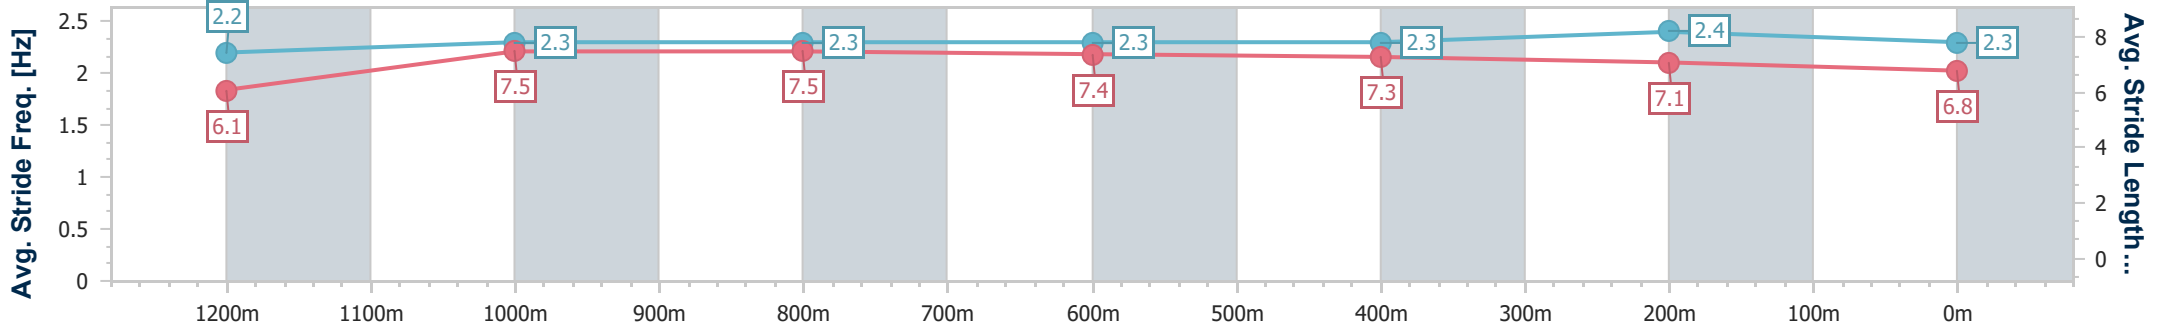

Horse/Jockey Name	Pireonti
Final Rank	3
Fastest Section Time (Section)	0:11.43 (1200m)
Top Speed [km/h] (Section)	65.1 (1200m)
Race State	Finished

Sunshine Coast QLD Professional
Race 6: Ben Liddell Constructions 0 - 58 Handicap - 1400m
25 October 2024 - 20:34
Track Rating: Soft 5, Weather: Fine, Rail Position: True

Section	Overall	1200m	1000m	800m	600m	400m	200m
Section Times	1:25.74 [3] (0:14.31)	1:11.43 [10] (0:11.43)	1:00.00 [9] (0:11.48)	0:48.52 [8] (0:11.86)	0:36.66 [8] (0:12.10)	0:24.56 [9] (0:11.90)	0:12.66 [6] (0:12.66)
Average Speed [km/h]	50.3	63.1	63.1	60.8	60.0	60.5	56.9
Top Speed [km/h]	63.2	65.1	65.0	62.0	61.1	61.6	59.2
Avg. Dist. to Rail [m]	10.1	3.0	1.4	0.7	1.3	2.3	2.2
Avg. Stride Freq. [Hz]	2.2	2.3	2.3	2.3	2.3	2.4	2.3
Avg. Stride Length [m]	6.1	7.5	7.5	7.4	7.3	7.1	6.8

- [ ] Ranking at each section and finish
- -.-.- No data available at this section
- NA No data available