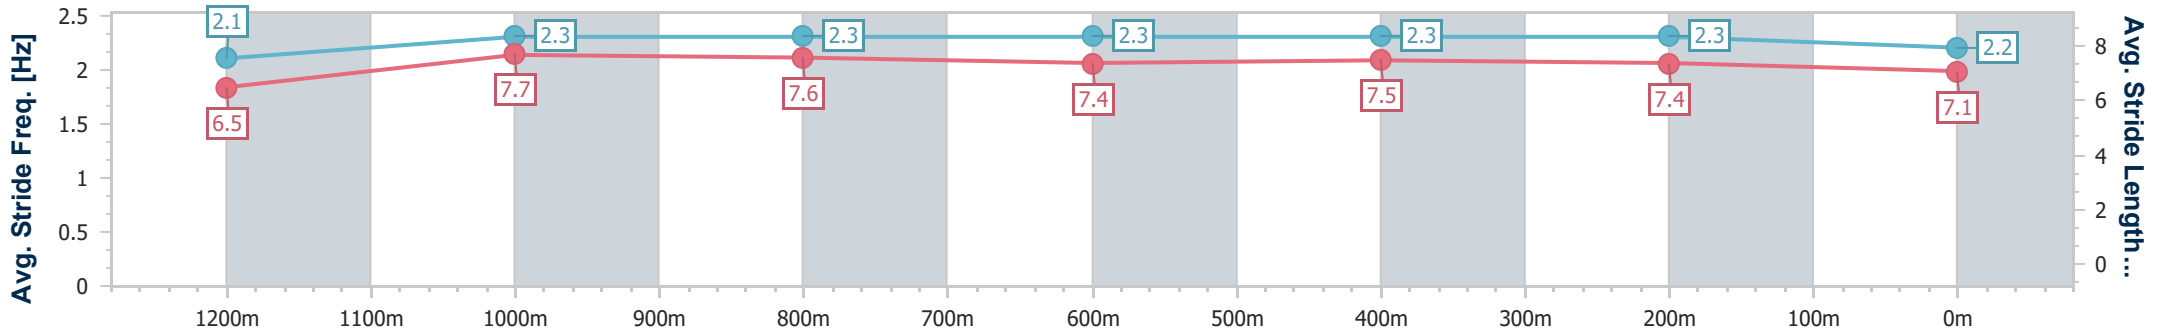

Section	Overall	1200m	1000m	800m	600m	400m	200m
Section Times	1:25.30 [1] (0:14.31)	1:10.99 [9] (0:11.33)	0:59.66 [8] (0:11.73)	0:47.93 [9] (0:11.88)	0:36.05 [9] (0:11.78)	0:24.27 [8] (0:11.62)	0:12.65 [2] (0:12.65)
Average Speed [km/h]	50.4	63.4	61.9	60.4	61.2	61.9	57.0
Top Speed [km/h]	63.0	64.7	63.3	61.7	62.5	63.7	59.9
Avg. Dist. to Rail [m]	8.8	4.0	3.3	0.4	0.5	5.0	6.9
Avg. Stride Freq. [Hz]	2.1	2.3	2.3	2.3	2.3	2.3	2.2
Avg. Stride Length [m]	6.5	7.7	7.6	7.4	7.5	7.4	7.1