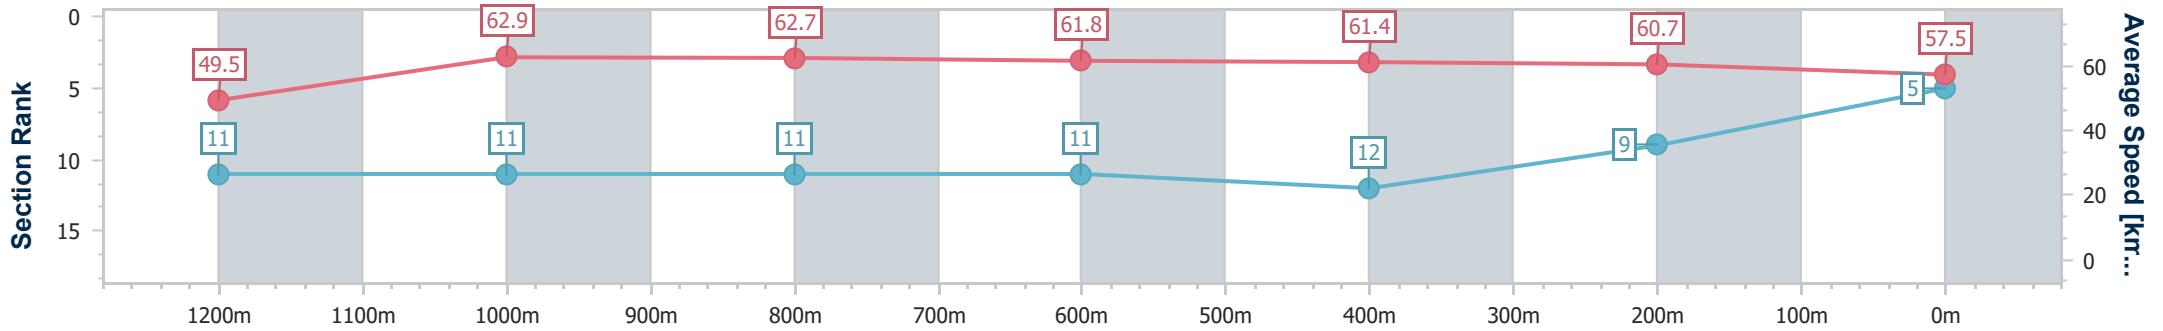

Horse/Jockey Name	El Kabong
Final Rank	5
Fastest Section Time (Section)	0:11.44 (1200m)
Top Speed [km/h] (Section)	64.1 (1200m)
Race State	Finished

Sunshine Coast QLD Professional
Race 6: Ben Liddell Constructions 0 - 58 Handicap - 1400m
25 October 2024 - 20:34
Track Rating: Soft 5, Weather: Fine, Rail Position: True

Section	Overall	1200m	1000m	800m	600m	400m	200m
Section Times	1:25.84 [5] (0:14.55)	1:11.29 [11] (0:11.44)	0:59.85 [11] (0:11.58)	0:48.27 [11] (0:11.90)	0:36.37 [11] (0:11.96)	0:24.41 [12] (0:11.86)	0:12.55 [9] (0:12.55)
Average Speed [km/h]	49.5	62.9	62.7	61.8	61.4	60.7	57.5
Top Speed [km/h]	63.5	64.1	64.0	62.6	62.8	61.4	60.0
Avg. Dist. to Rail [m]	12.1	5.1	4.1	2.9	3.5	8.8	9.3
Avg. Stride Freq. [Hz]	2.2	2.4	2.4	2.3	2.4	2.3	2.3
Avg. Stride Length [m]	6.2	7.3	7.3	7.3	7.2	7.2	6.9

- [ ] Ranking at each section and finish
- -.-.- No data available at this section
- NA No data available