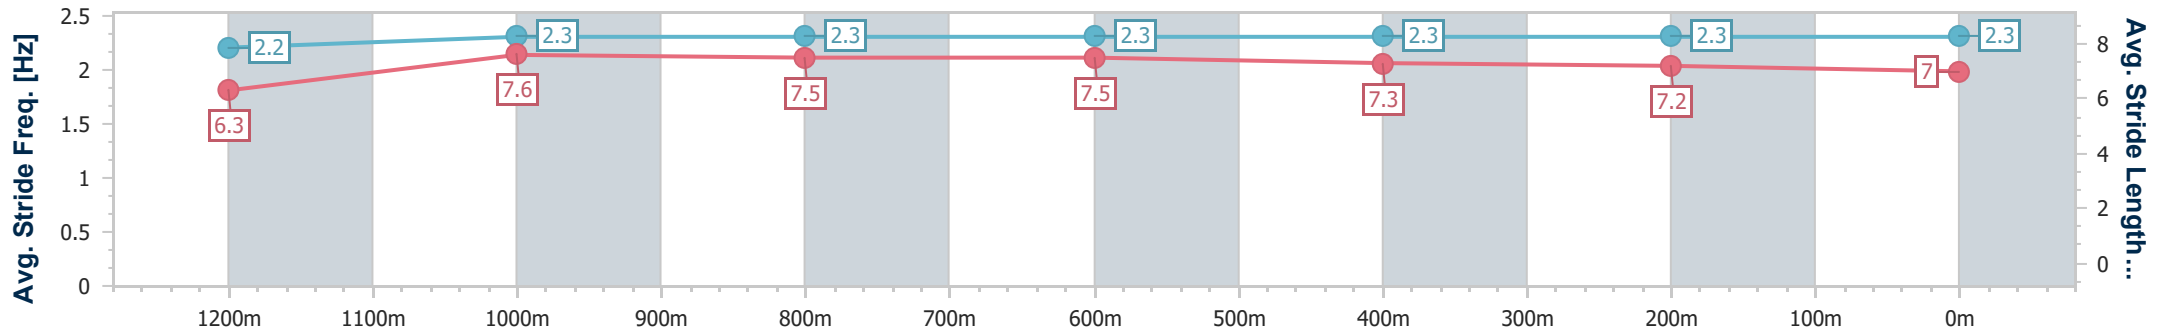

Sunshine Coast QLD Professional  
 Race 6: Ben Liddell Constructions 0 - 58 Handicap - 1400m  
 25 October 2024 - 20:34  
 Track Rating: Soft 5, Weather: Fine, Rail Position: True

Section	Overall	1200m	1000m	800m	600m	400m	200m
Section Times	1:26.02 [8] (0:14.65)	1:11.37 [12] (0:11.46)	0:59.91 [12] (0:11.58)	0:48.33 [12] (0:11.83)	0:36.50 [12] (0:11.95)	0:24.55 [13] (0:11.97)	0:12.58 [13] (0:12.58)
Average Speed [km/h]	49.2	62.8	62.6	61.7	60.3	60.1	57.1
Top Speed [km/h]	63.8	64.3	63.4	62.7	61.6	61.5	58.8
Avg. Dist. to Rail [m]	8.0	3.8	3.1	2.0	0.2	0.3	0.7
Avg. Stride Freq. [Hz]	2.2	2.3	2.3	2.3	2.3	2.3	2.3
Avg. Stride Length [m]	6.3	7.6	7.5	7.5	7.3	7.2	7.0