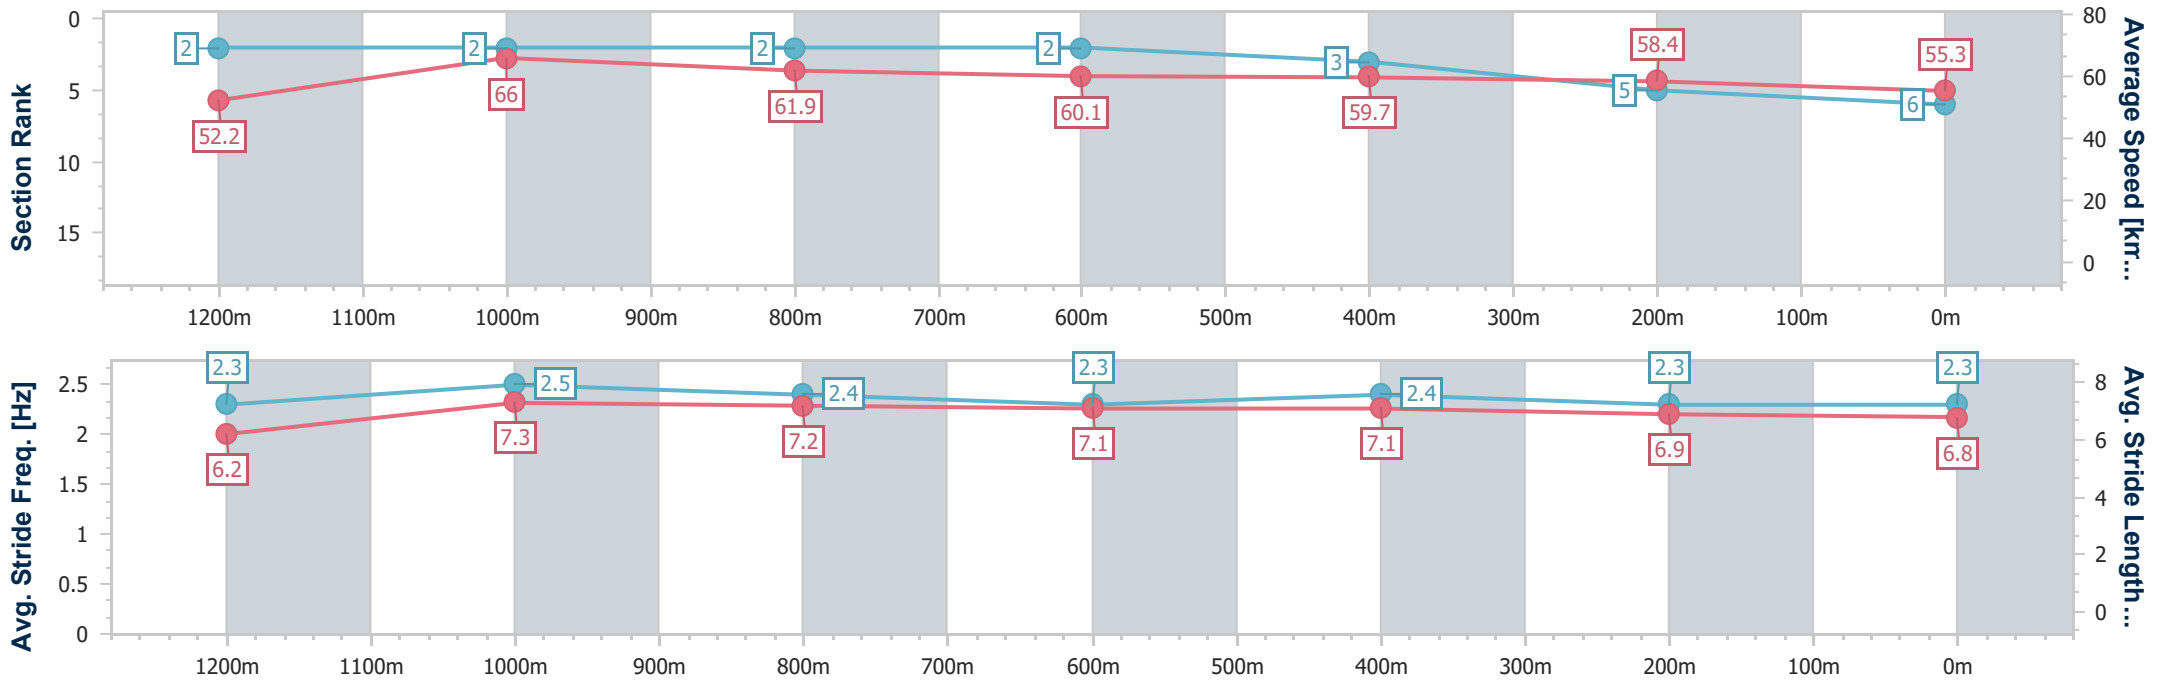

Horse/Jockey Name	He's Essential
Final Rank	6
Fastest Section Time (Section)	0:10.94 (1200m)
Top Speed [km/h] (Section)	67.1 (1200m)
Race State	Finished

Sunshine Coast QLD Professional
Race 6: Ben Liddell Constructions 0 - 58 Handicap - 1400m
25 October 2024 - 20:34
Track Rating: Soft 5, Weather: Fine, Rail Position: True

Section	Overall	1200m	1000m	800m	600m	400m	200m
Section Times	1:25.91 [6] (0:13.79)	1:12.12 [2] (0:10.94)	1:01.18 [2] (0:11.71)	0:49.47 [2] (0:12.05)	0:37.42 [2] (0:12.05)	0:25.37 [3] (0:12.33)	0:13.04 [5] (0:13.04)
Average Speed [km/h]	52.2	66.0	61.9	60.1	59.7	58.4	55.3
Top Speed [km/h]	66.0	67.1	63.8	61.6	61.1	59.4	57.4
Avg. Dist. to Rail [m]	14.2	4.7	3.4	0.9	0.4	3.9	6.5
Avg. Stride Freq. [Hz]	2.3	2.5	2.4	2.3	2.4	2.3	2.3
Avg. Stride Length [m]	6.2	7.3	7.2	7.1	7.1	6.9	6.8

- [ ] Ranking at each section and finish
- -.-.- No data available at this section
- NA No data available