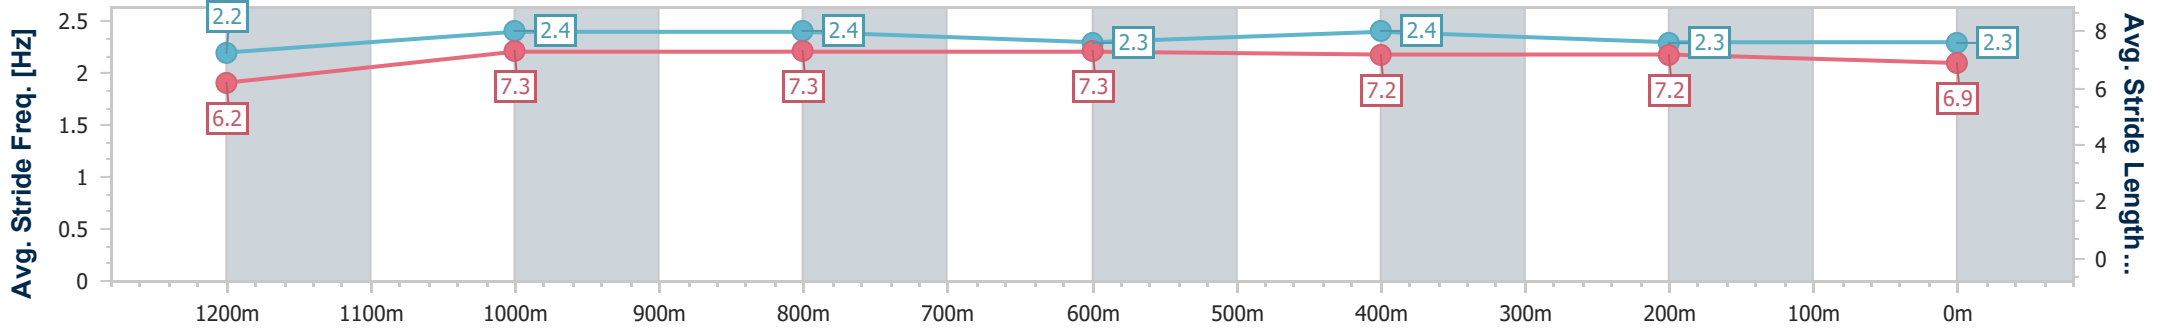

Horse/Jockey Name	El Kabong
Final Rank	5
Fastest Section Time (Section)	0:11.44 (1200m)
Top Speed [km/h] (Section)	64.1 (1200m)
Race State	Finished

Sunshine Coast QLD Professional
Race 6: Ben Liddell Constructions 0 - 58 Handicap - 1400m
25 October 2024 - 20:34
Track Rating: Soft 5, Weather: Fine, Rail Position: True

Section	Overall	1200m	1000m	800m	600m	400m	200m
Section Times	1:25.84 [5] (0:14.55)	1:11.29 [11] (0:11.44)	0:59.85 [11] (0:11.58)	0:48.27 [11] (0:11.90)	0:36.37 [11] (0:11.96)	0:24.41 [12] (0:11.86)	0:12.55 [9] (0:12.55)
Average Speed [km/h]	49.5	62.9	62.7	61.8	61.4	60.7	57.5
Top Speed [km/h]	63.5	64.1	64.0	62.6	62.8	61.4	60.0
Avg. Dist. to Rail [m]	12.1	5.1	4.1	2.9	3.5	8.8	9.3
Avg. Stride Freq. [Hz]	2.2	2.4	2.4	2.3	2.4	2.3	2.3
Avg. Stride Length [m]	6.2	7.3	7.3	7.3	7.2	7.2	6.9

- [ ] Ranking at each section and finish
- -.-.- No data available at this section
- NA No data available