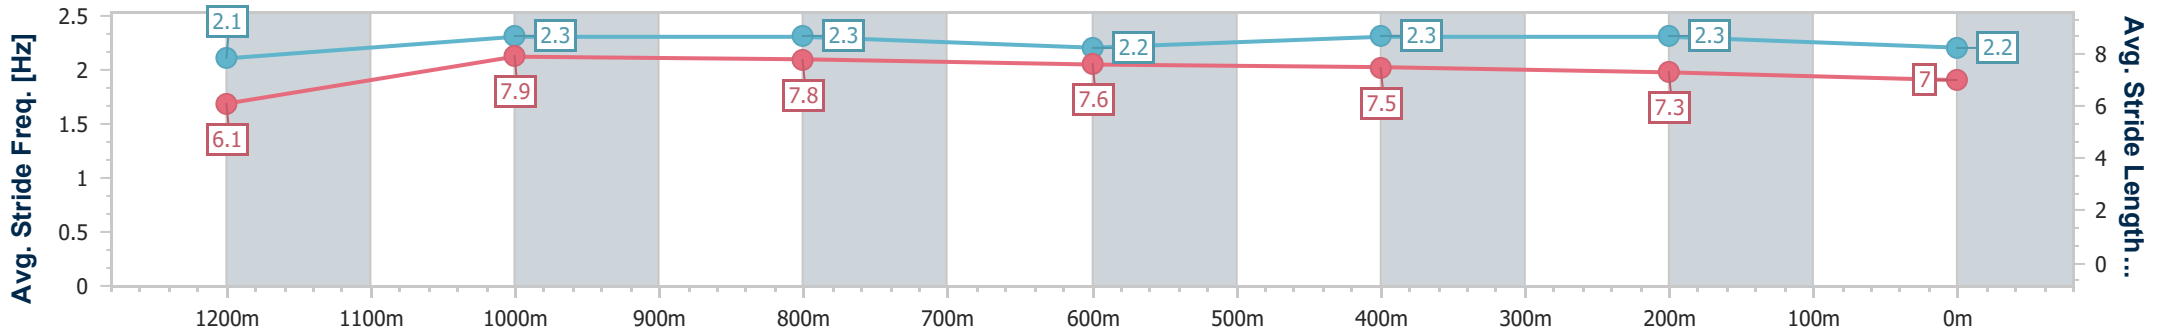

Horse/Jockey Name	Haysiri
Final Rank	10
Fastest Section Time (Section)	0:11.23 (1200m)
Top Speed [km/h] (Section)	66.2 (Overall)
Race State	Finished

Sunshine Coast QLD Professional
Race 6: Ben Liddell Constructions 0 - 58 Handicap - 1400m
25 October 2024 - 20:34
Track Rating: Soft 5, Weather: Fine, Rail Position: True

Section	Overall	1200m	1000m	800m	600m	400m	200m
Section Times	1:26.36 [10] (0:15.10)	1:11.26 [13] (0:11.23)	1:00.03 [13] (0:11.45)	0:48.58 [13] (0:11.85)	0:36.73 [13] (0:11.77)	0:24.96 [11] (0:11.90)	0:13.06 [10] (0:13.06)
Average Speed [km/h]	47.6	64.3	63.2	61.3	61.7	60.5	55.2
Top Speed [km/h]	66.2	66.1	63.7	62.6	63.3	61.6	58.7
Avg. Dist. to Rail [m]	10.4	4.2	3.8	1.4	1.6	6.8	7.8
Avg. Stride Freq. [Hz]	2.1	2.3	2.3	2.2	2.3	2.3	2.2
Avg. Stride Length [m]	6.1	7.9	7.8	7.6	7.5	7.3	7.0

- [ ] Ranking at each section and finish
- -.-.- No data available at this section
- NA No data available