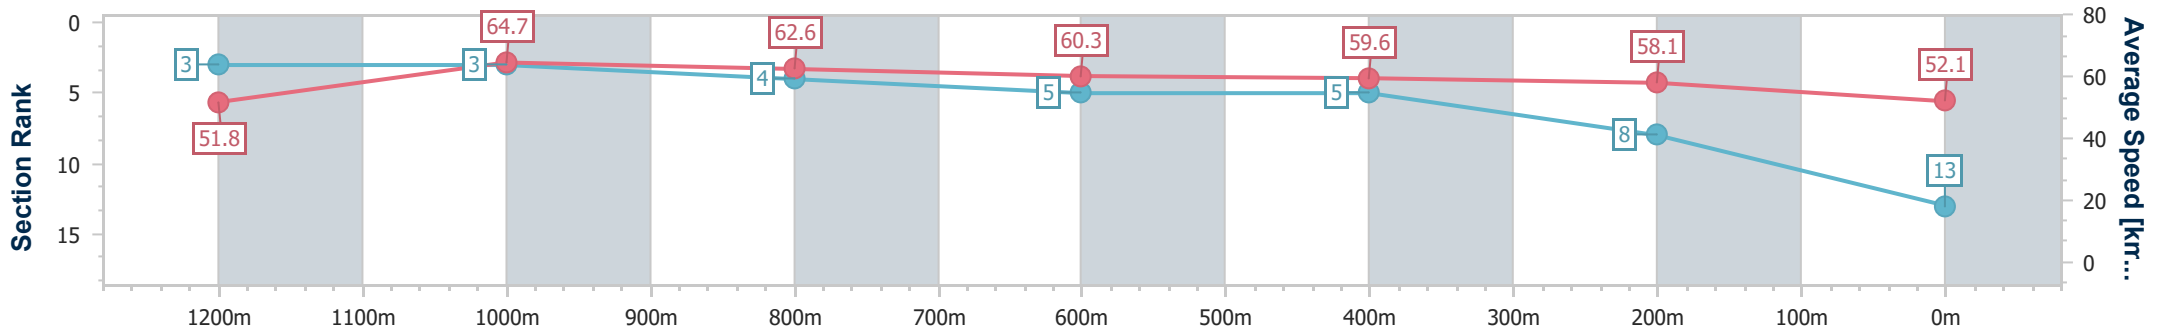

Horse/Jockey Name	Crypto Currency
Final Rank	13
Fastest Section Time (Section)	0:11.14 (1200m)
Top Speed [km/h] (Section)	65.7 (1200m)
Race State	Finished

Sunshine Coast QLD Professional
Race 6: Ben Liddell Constructions 0 - 58 Handicap - 1400m
25 October 2024 - 20:34
Track Rating: Soft 5, Weather: Fine, Rail Position: True

Section	Overall	1200m	1000m	800m	600m	400m	200m
Section Times	1:27.10 [13] (0:13.86)	1:13.24 [3] (0:11.14)	1:02.10 [3] (0:11.61)	0:50.49 [4] (0:12.11)	0:38.38 [5] (0:12.14)	0:26.24 [5] (0:12.40)	0:13.84 [8] (0:13.84)
Average Speed [km/h]	51.8	64.7	62.6	60.3	59.6	58.1	52.1
Top Speed [km/h]	65.4	65.7	65.0	61.2	60.5	59.3	56.7
Avg. Dist. to Rail [m]	9.6	4.8	3.8	2.2	1.5	4.6	3.7
Avg. Stride Freq. [Hz]	2.3	2.4	2.3	2.3	2.3	2.3	2.2
Avg. Stride Length [m]	6.3	7.5	7.4	7.4	7.2	7.1	6.7

- [ ] Ranking at each section and finish
- -.-.- No data available at this section
- NA No data available