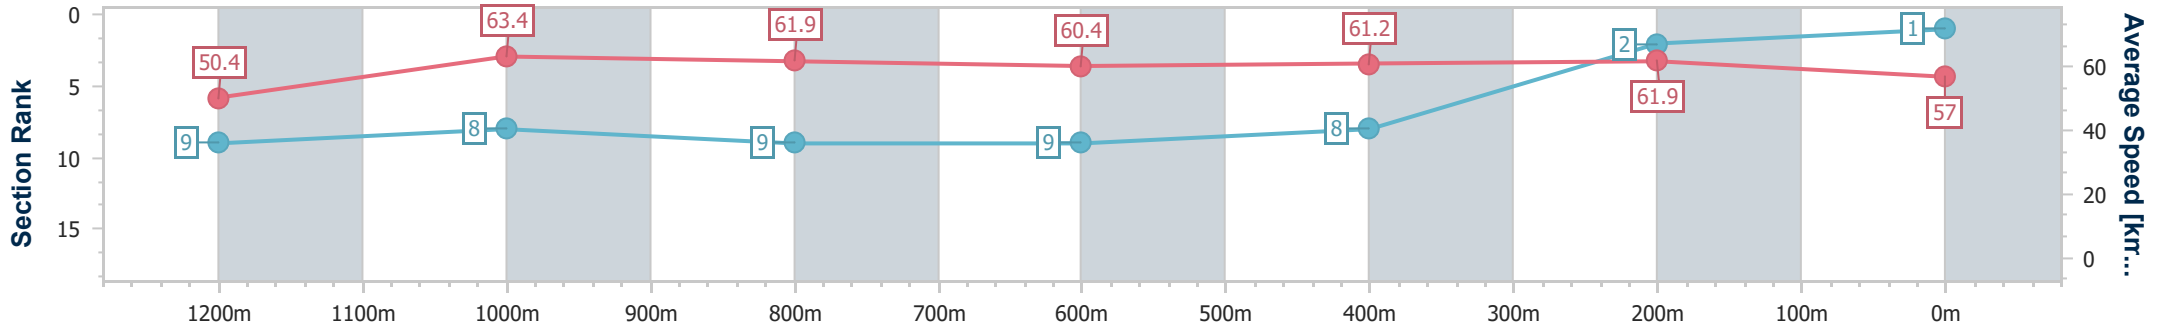

Section	Overall	1200m	1000m	800m	600m	400m	200m
Section Times	1:25.30 [1] (0:14.31)	1:10.99 [9] (0:11.33)	0:59.66 [8] (0:11.73)	0:47.93 [9] (0:11.88)	0:36.05 [9] (0:11.78)	0:24.27 [8] (0:11.62)	0:12.65 [2] (0:12.65)
Average Speed [km/h]	50.4	63.4	61.9	60.4	61.2	61.9	57.0
Top Speed [km/h]	63.0	64.7	63.3	61.7	62.5	63.7	59.9
Avg. Dist. to Rail [m]	8.8	4.0	3.3	0.4	0.5	5.0	6.9
Avg. Stride Freq. [Hz]	2.1	2.3	2.3	2.3	2.3	2.3	2.2
Avg. Stride Length [m]	6.5	7.7	7.6	7.4	7.5	7.4	7.1