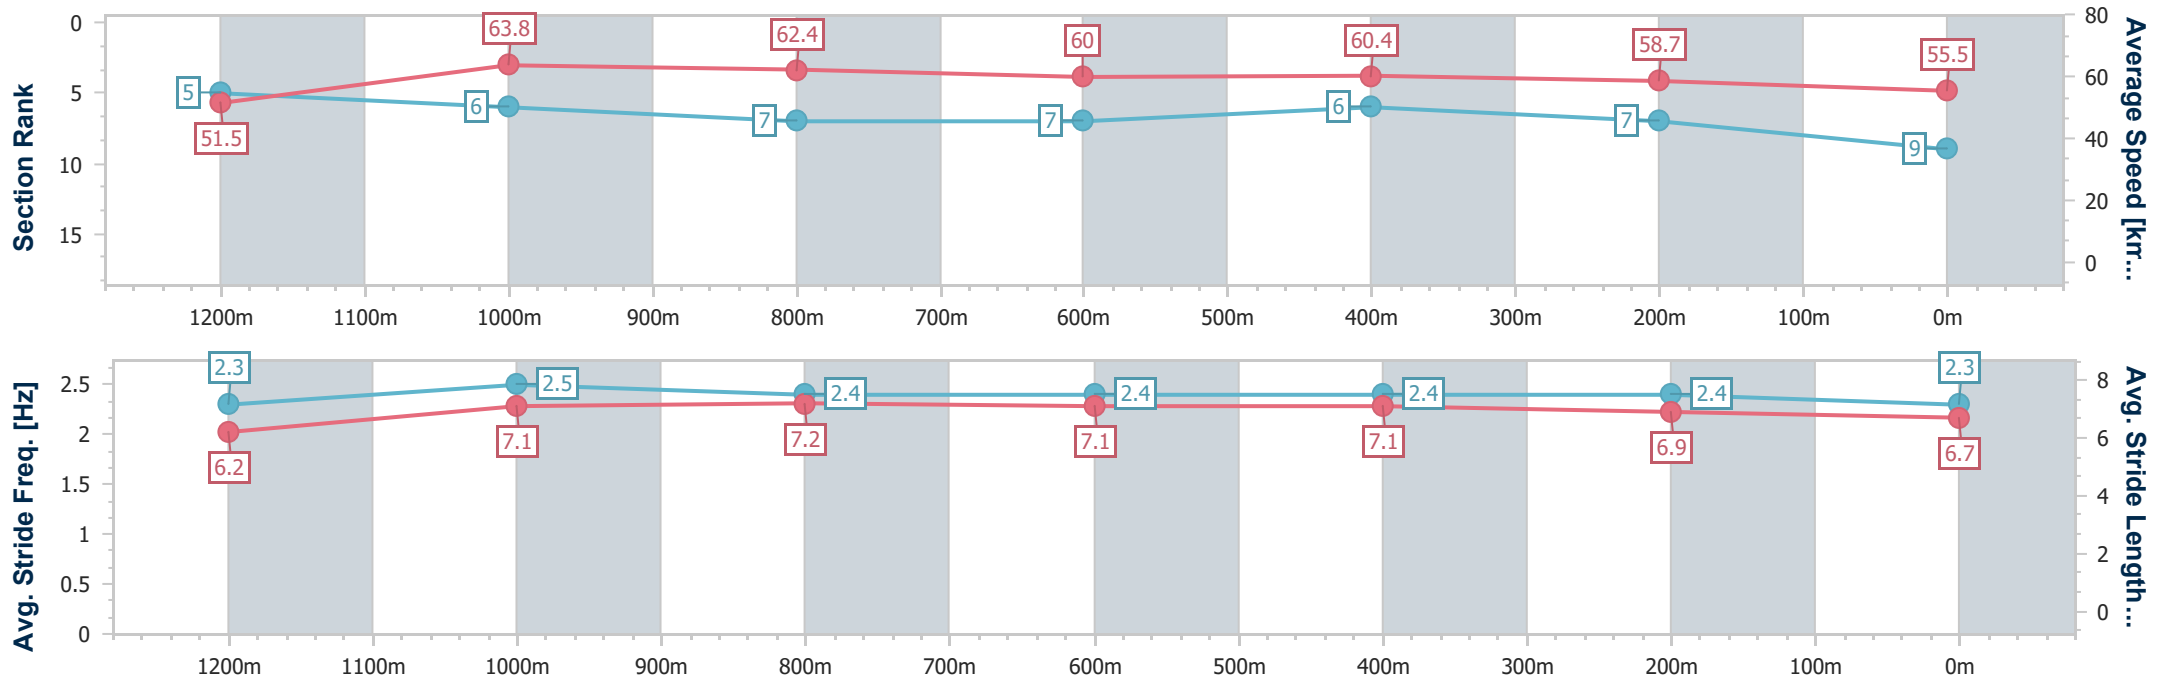

Horse/Jockey Name	Maxie Tap
Final Rank	9
Fastest Section Time (Section)	0:11.28 (1200m)
Top Speed [km/h] (Section)	65.7 (Overall)
Race State	Finished

Sunshine Coast QLD Professional
Race 6: Ben Liddell Constructions 0 - 58 Handicap - 1400m
25 October 2024 - 20:34
Track Rating: Soft 5, Weather: Fine, Rail Position: True

Section	Overall	1200m	1000m	800m	600m	400m	200m
Section Times	1:26.17 [9] (0:13.98)	1:12.19 [5] (0:11.28)	1:00.91 [6] (0:11.61)	0:49.30 [7] (0:12.08)	0:37.22 [7] (0:11.99)	0:25.23 [6] (0:12.23)	0:13.00 [7] (0:13.00)
Average Speed [km/h]	51.5	63.8	62.4	60.0	60.4	58.7	55.5
Top Speed [km/h]	65.7	65.3	64.1	61.5	61.0	60.5	57.6
Avg. Dist. to Rail [m]	7.9	3.0	2.5	1.4	0.6	2.3	3.4
Avg. Stride Freq. [Hz]	2.3	2.5	2.4	2.4	2.4	2.4	2.3
Avg. Stride Length [m]	6.2	7.1	7.2	7.1	7.1	6.9	6.7

- [ ] Ranking at each section and finish
- -.-.- No data available at this section
- NA No data available