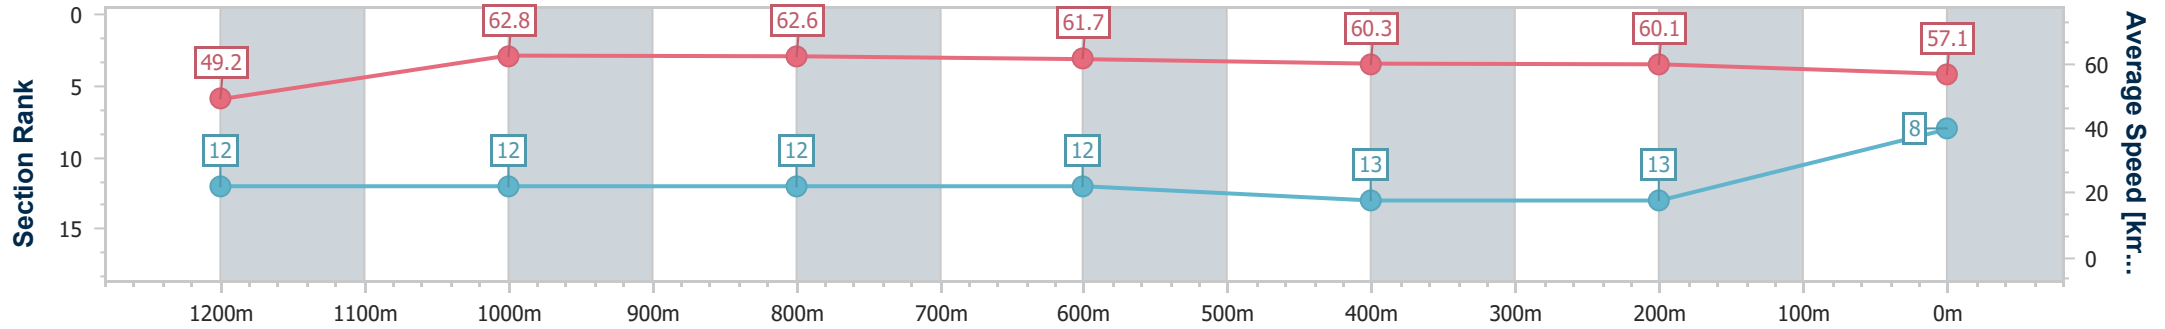

Horse/Jockey Name	Gulf Of Saros
Final Rank	8
Fastest Section Time (Section)	0:11.46 (1200m)
Top Speed [km/h] (Section)	64.3 (1200m)
Race State	Finished

Sunshine Coast QLD Professional
Race 6: Ben Liddell Constructions 0 - 58 Handicap - 1400m
25 October 2024 - 20:34
Track Rating: Soft 5, Weather: Fine, Rail Position: True

Section	Overall	1200m	1000m	800m	600m	400m	200m
Section Times	1:26.02 [8] (0:14.65)	1:11.37 [12] (0:11.46)	0:59.91 [12] (0:11.58)	0:48.33 [12] (0:11.83)	0:36.50 [12] (0:11.95)	0:24.55 [13] (0:11.97)	0:12.58 [13] (0:12.58)
Average Speed [km/h]	49.2	62.8	62.6	61.7	60.3	60.1	57.1
Top Speed [km/h]	63.8	64.3	63.4	62.7	61.6	61.5	58.8
Avg. Dist. to Rail [m]	8.0	3.8	3.1	2.0	0.2	0.3	0.7
Avg. Stride Freq. [Hz]	2.2	2.3	2.3	2.3	2.3	2.3	2.3
Avg. Stride Length [m]	6.3	7.6	7.5	7.5	7.3	7.2	7.0

- [ ] Ranking at each section and finish
- -.-.- No data available at this section
- NA No data available