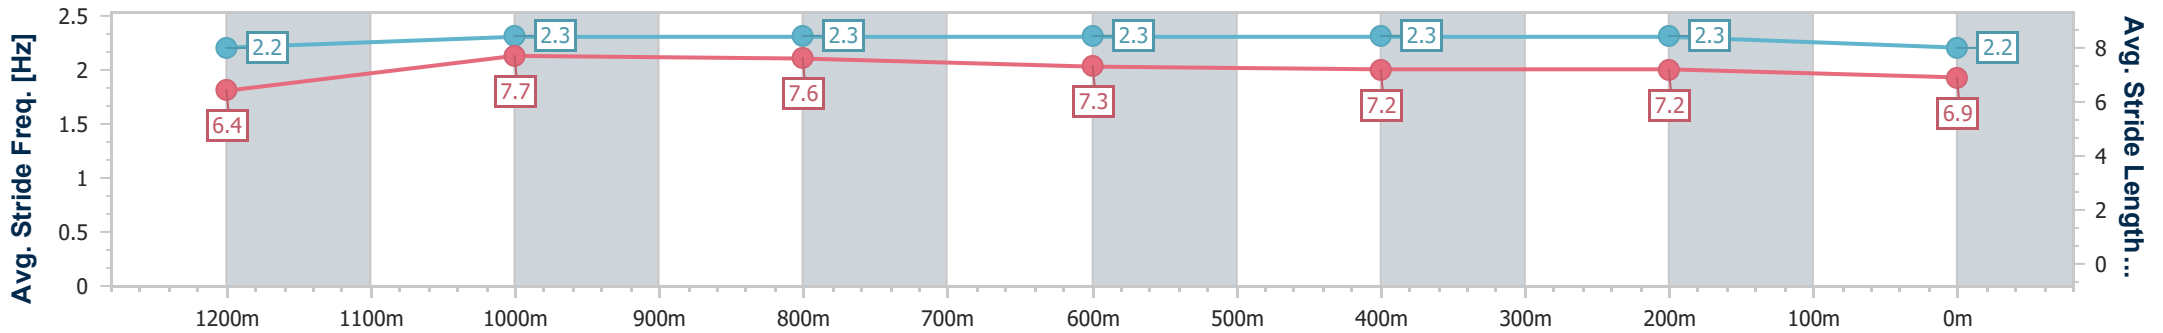

Horse/Jockey Name	Sing A Rainbow
Final Rank	12
Fastest Section Time (Section)	0:11.04 (1200m)
Top Speed [km/h] (Section)	66.1 (1200m)
Race State	Finished

Sunshine Coast QLD Professional
Race 6: Ben Liddell Constructions 0 - 58 Handicap - 1400m
25 October 2024 - 20:34
Track Rating: Soft 5, Weather: Fine, Rail Position: True

Section	Overall	1200m	1000m	800m	600m	400m	200m
Section Times	1:26.62 [12] (0:13.97)	1:12.65 [4] (0:11.04)	1:01.61 [4] (0:11.56)	0:50.05 [3] (0:12.06)	0:37.99 [4] (0:12.34)	0:25.65 [7] (0:12.35)	0:13.30 [11] (0:13.30)
Average Speed [km/h]	51.7	65.1	62.9	60.8	59.5	58.3	54.2
Top Speed [km/h]	65.9	66.1	64.9	61.7	60.6	59.0	57.1
Avg. Dist. to Rail [m]	16.2	6.1	4.7	3.3	3.0	7.0	7.7
Avg. Stride Freq. [Hz]	2.2	2.3	2.3	2.3	2.3	2.3	2.2
Avg. Stride Length [m]	6.4	7.7	7.6	7.3	7.2	7.2	6.9

- [ ] Ranking at each section and finish
- -.-.- No data available at this section
- NA No data available