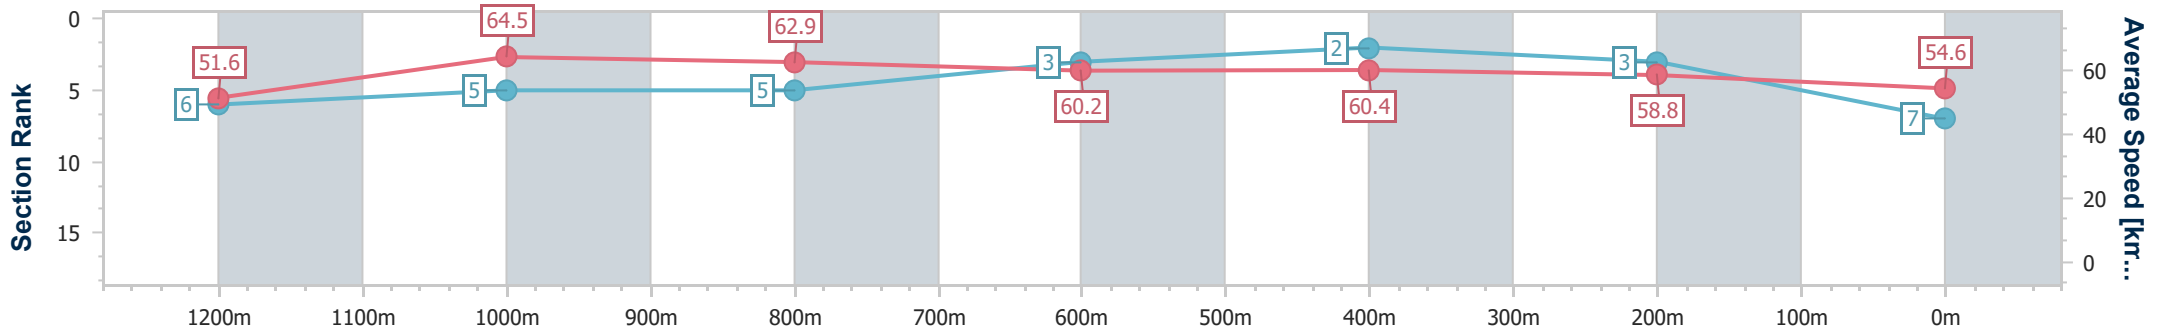

Horse/Jockey Name	December Diamond
Final Rank	7
Fastest Section Time (Section)	0:11.17 (1200m)
Top Speed [km/h] (Section)	65.0 (1200m)
Race State	Finished

Sunshine Coast QLD Professional
Race 6: Ben Liddell Constructions 0 - 58 Handicap - 1400m
25 October 2024 - 20:34
Track Rating: Soft 5, Weather: Fine, Rail Position: True

Section	Overall	1200m	1000m	800m	600m	400m	200m
Section Times	1:25.92 [7] (0:13.99)	1:11.93 [6] (0:11.17)	1:00.76 [5] (0:11.50)	0:49.26 [5] (0:11.91)	0:37.35 [3] (0:11.93)	0:25.42 [2] (0:12.25)	0:13.17 [3] (0:13.17)
Average Speed [km/h]	51.6	64.5	62.9	60.2	60.4	58.8	54.6
Top Speed [km/h]	64.9	65.0	64.5	61.3	60.8	60.0	56.7
Avg. Dist. to Rail [m]	5.7	1.8	1.6	0.6	0.5	2.9	5.0
Avg. Stride Freq. [Hz]	2.2	2.4	2.3	2.3	2.3	2.3	2.2
Avg. Stride Length [m]	6.4	7.6	7.5	7.4	7.3	7.1	6.7

- [ ] Ranking at each section and finish
- -.-.- No data available at this section
- NA No data available