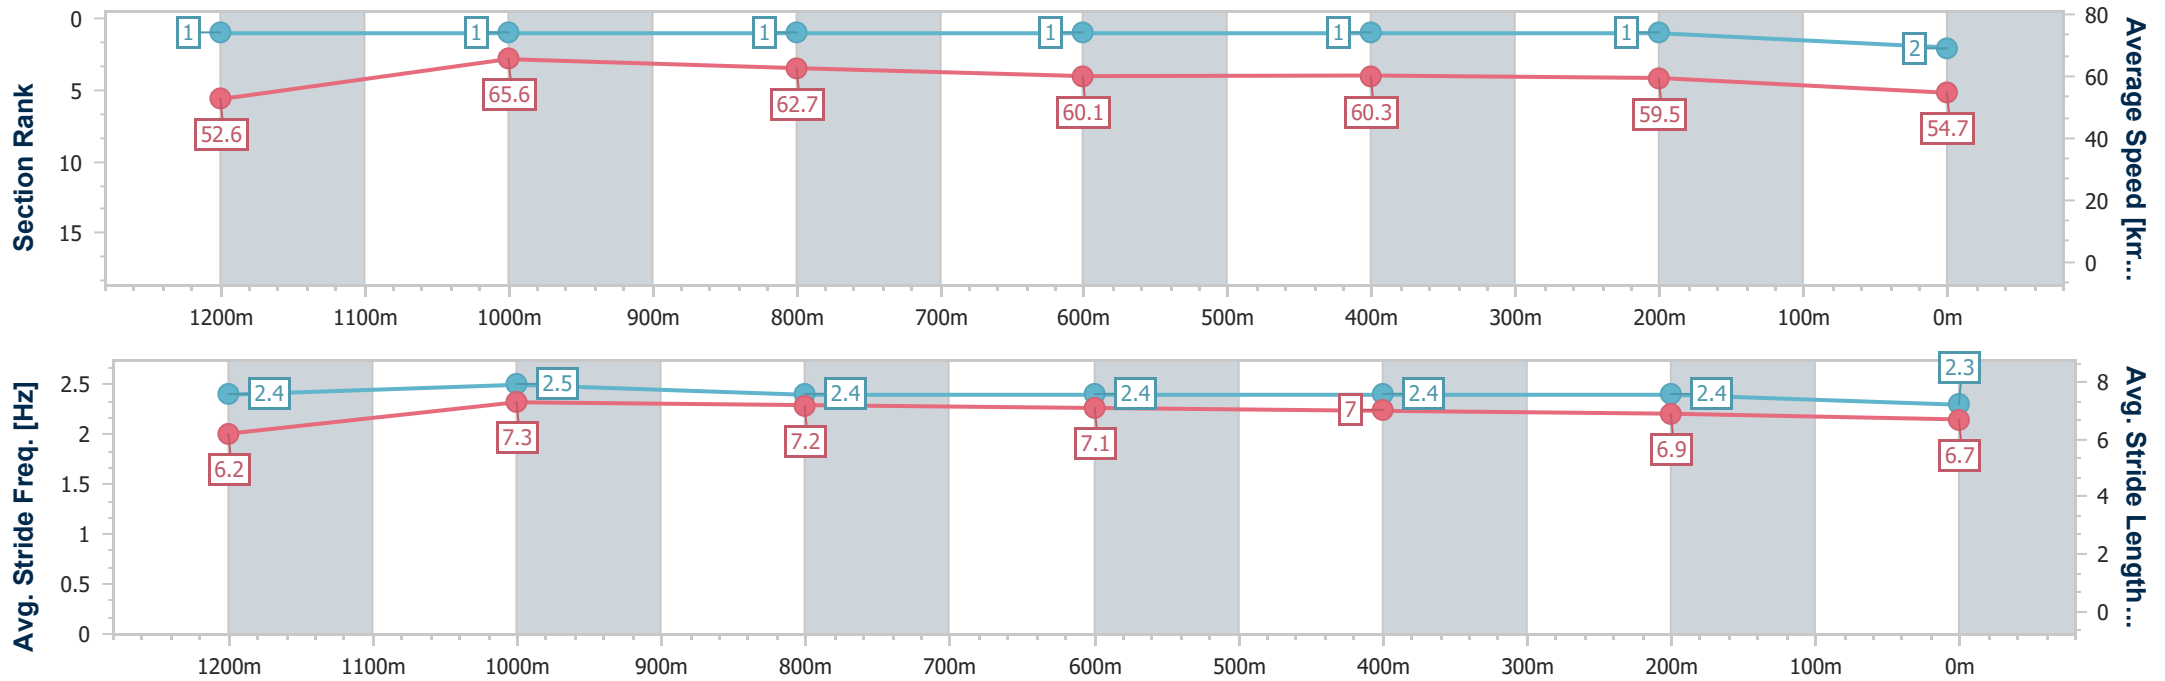

Horse/Jockey Name	Hooks
Final Rank	2
Fastest Section Time (Section)	0:10.97 (1200m)
Top Speed [km/h] (Section)	66.5 (1200m)
Race State	Finished

Sunshine Coast QLD Professional
Race 6: Ben Liddell Constructions 0 - 58 Handicap - 1400m
25 October 2024 - 20:34
Track Rating: Soft 5, Weather: Fine, Rail Position: True

Section	Overall	1200m	1000m	800m	600m	400m	200m
Section Times	1:25.56 [2] (0:13.70)	1:11.86 [1] (0:10.97)	1:00.89 [1] (0:11.52)	0:49.37 [1] (0:12.06)	0:37.31 [1] (0:12.04)	0:25.27 [1] (0:12.10)	0:13.17 [1] (0:13.17)
Average Speed [km/h]	52.6	65.6	62.7	60.1	60.3	59.5	54.7
Top Speed [km/h]	66.4	66.5	65.2	60.7	61.7	60.7	57.6
Avg. Dist. to Rail [m]	12.4	3.0	1.7	1.0	1.1	3.7	5.2
Avg. Stride Freq. [Hz]	2.4	2.5	2.4	2.4	2.4	2.4	2.3
Avg. Stride Length [m]	6.2	7.3	7.2	7.1	7.0	6.9	6.7

- [ ] Ranking at each section and finish
- -.-.- No data available at this section
- NA No data available