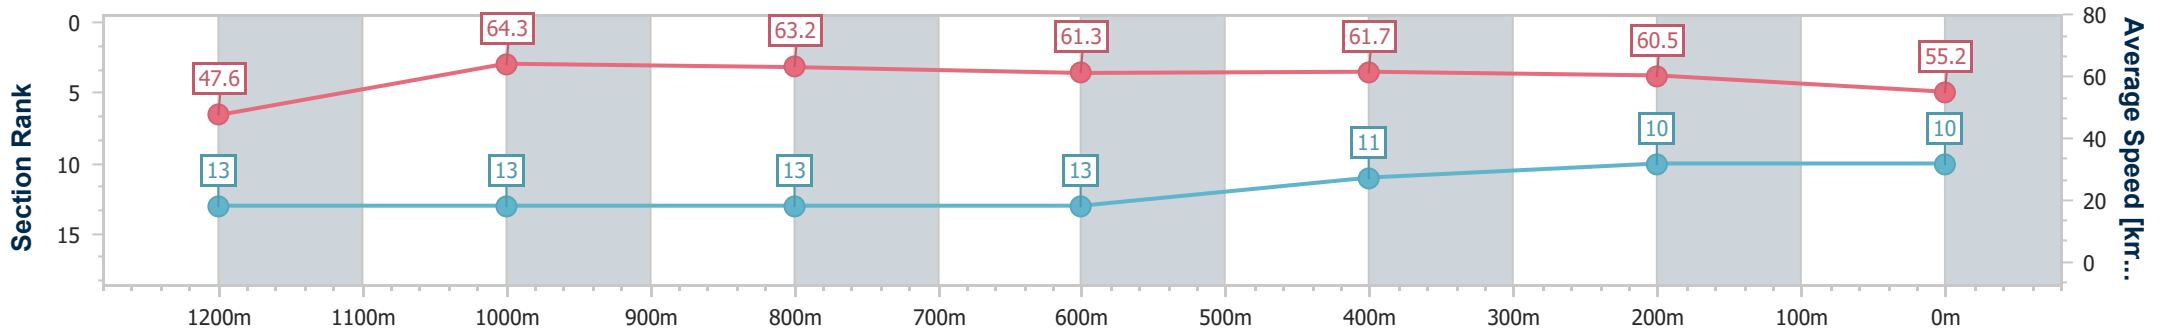

Horse/Jockey Name	Haysiri
Final Rank	10
Fastest Section Time (Section)	0:11.23 (1200m)
Top Speed [km/h] (Section)	66.2 (Overall)
Race State	Finished

Sunshine Coast QLD Professional
Race 6: Ben Liddell Constructions 0 - 58 Handicap - 1400m
25 October 2024 - 20:34
Track Rating: Soft 5, Weather: Fine, Rail Position: True

Section	Overall	1200m	1000m	800m	600m	400m	200m
Section Times	1:26.36 [10] (0:15.10)	1:11.26 [13] (0:11.23)	1:00.03 [13] (0:11.45)	0:48.58 [13] (0:11.85)	0:36.73 [13] (0:11.77)	0:24.96 [11] (0:11.90)	0:13.06 [10] (0:13.06)
Average Speed [km/h]	47.6	64.3	63.2	61.3	61.7	60.5	55.2
Top Speed [km/h]	66.2	66.1	63.7	62.6	63.3	61.6	58.7
Avg. Dist. to Rail [m]	10.4	4.2	3.8	1.4	1.6	6.8	7.8
Avg. Stride Freq. [Hz]	2.1	2.3	2.3	2.2	2.3	2.3	2.2
Avg. Stride Length [m]	6.1	7.9	7.8	7.6	7.5	7.3	7.0

- [ ] Ranking at each section and finish
- -.-.- No data available at this section
- NA No data available