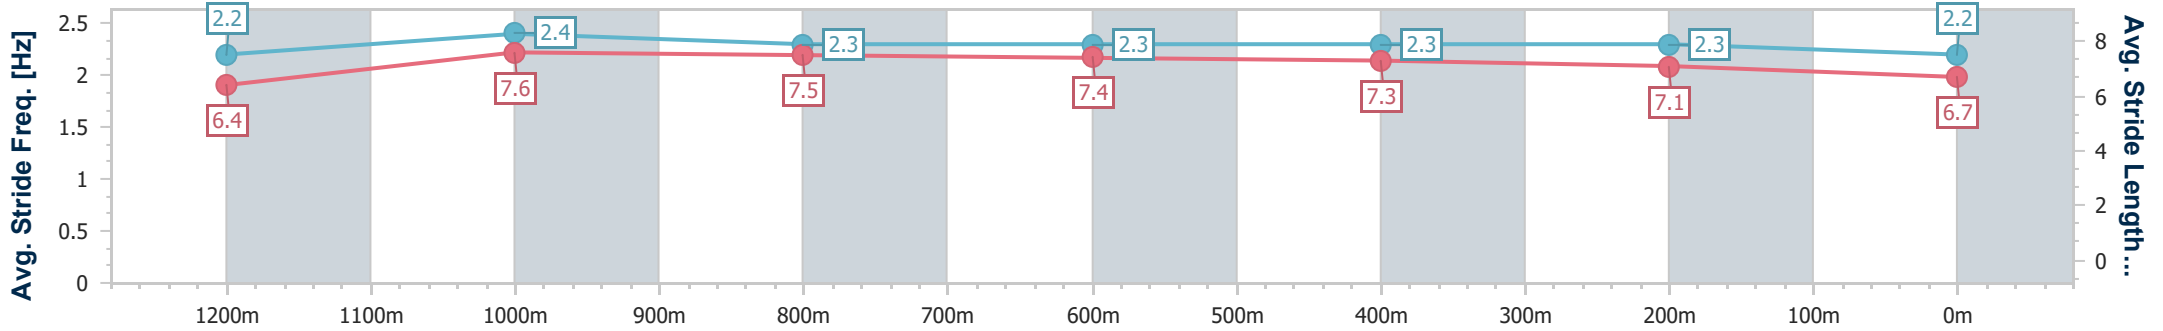

Horse/Jockey Name	December Diamond
Final Rank	7
Fastest Section Time (Section)	0:11.17 (1200m)
Top Speed [km/h] (Section)	65.0 (1200m)
Race State	Finished

Sunshine Coast QLD Professional
Race 6: Ben Liddell Constructions 0 - 58 Handicap - 1400m
25 October 2024 - 20:34
Track Rating: Soft 5, Weather: Fine, Rail Position: True

Section	Overall	1200m	1000m	800m	600m	400m	200m
Section Times	1:25.92 [7] (0:13.99)	1:11.93 [6] (0:11.17)	1:00.76 [5] (0:11.50)	0:49.26 [5] (0:11.91)	0:37.35 [3] (0:11.93)	0:25.42 [2] (0:12.25)	0:13.17 [3] (0:13.17)
Average Speed [km/h]	51.6	64.5	62.9	60.2	60.4	58.8	54.6
Top Speed [km/h]	64.9	65.0	64.5	61.3	60.8	60.0	56.7
Avg. Dist. to Rail [m]	5.7	1.8	1.6	0.6	0.5	2.9	5.0
Avg. Stride Freq. [Hz]	2.2	2.4	2.3	2.3	2.3	2.3	2.2
Avg. Stride Length [m]	6.4	7.6	7.5	7.4	7.3	7.1	6.7

- [ ] Ranking at each section and finish
- -.-.- No data available at this section
- NA No data available