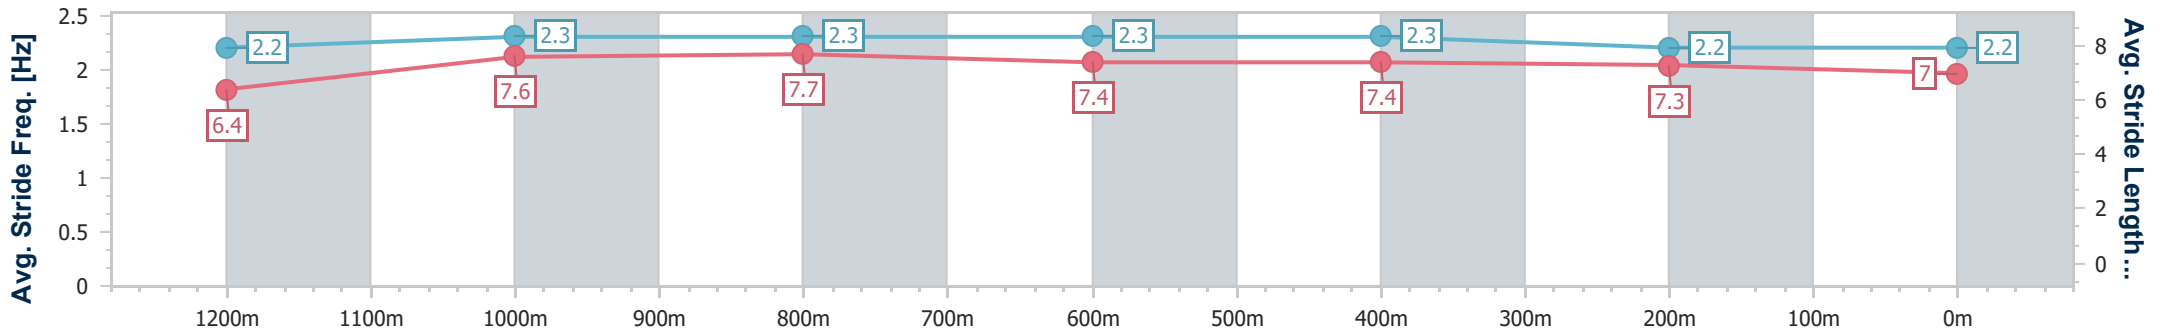

Horse/Jockey Name	Lumiere
Final Rank	11
Fastest Section Time (Section)	0:11.51 (1200m)
Top Speed [km/h] (Section)	64.2 (1200m)
Race State	Finished

Sunshine Coast QLD Professional
Race 6: Ben Liddell Constructions 0 - 58 Handicap - 1400m
25 October 2024 - 20:34
Track Rating: Soft 5, Weather: Fine, Rail Position: True

Section	Overall	1200m	1000m	800m	600m	400m	200m
Section Times	1:26.51 [11] (0:14.31)	1:12.20 [8] (0:11.51)	1:00.69 [10] (0:11.59)	0:49.10 [10] (0:11.98)	0:37.12 [10] (0:11.83)	0:25.29 [10] (0:12.17)	0:13.12 [12] (0:13.12)
Average Speed [km/h]	50.6	62.3	62.6	60.2	60.8	59.0	55.1
Top Speed [km/h]	62.7	64.2	64.1	61.2	62.1	60.5	57.8
Avg. Dist. to Rail [m]	14.5	4.9	3.1	0.8	0.7	3.8	6.2
Avg. Stride Freq. [Hz]	2.2	2.3	2.3	2.3	2.3	2.2	2.2
Avg. Stride Length [m]	6.4	7.6	7.7	7.4	7.4	7.3	7.0

- [ ] Ranking at each section and finish
- -.-.- No data available at this section
- NA No data available