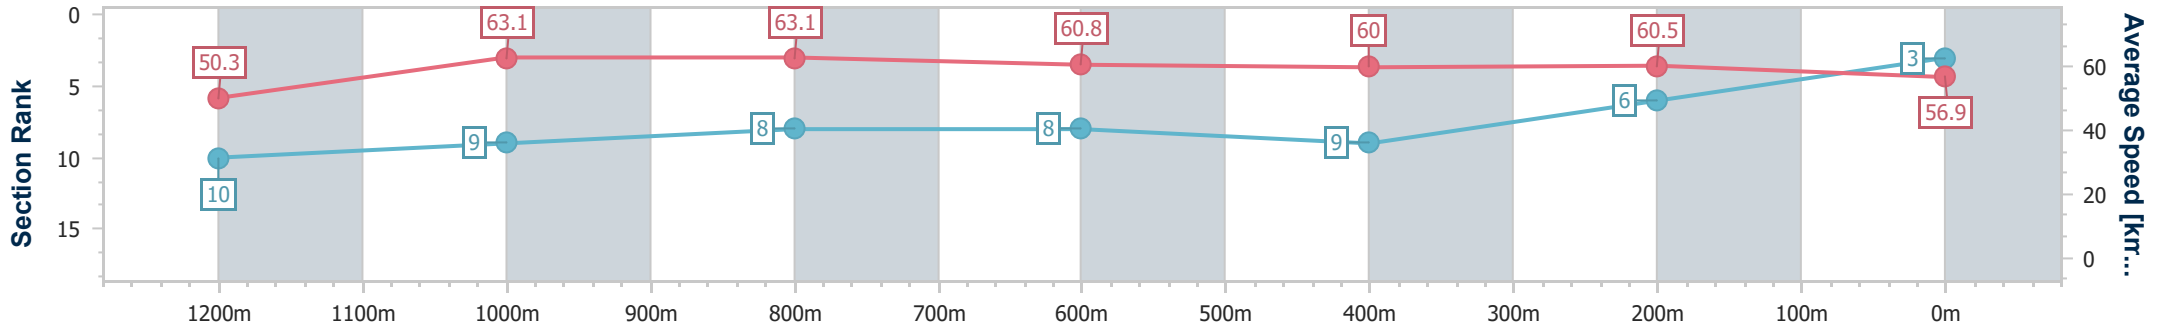

Horse/Jockey Name	Pireonti
Final Rank	3
Fastest Section Time (Section)	0:11.43 (1200m)
Top Speed [km/h] (Section)	65.1 (1200m)
Race State	Finished

Sunshine Coast QLD Professional
Race 6: Ben Liddell Constructions 0 - 58 Handicap - 1400m
25 October 2024 - 20:34
Track Rating: Soft 5, Weather: Fine, Rail Position: True

Section	Overall	1200m	1000m	800m	600m	400m	200m
Section Times	1:25.74 [3] (0:14.31)	1:11.43 [10] (0:11.43)	1:00.00 [9] (0:11.48)	0:48.52 [8] (0:11.86)	0:36.66 [8] (0:12.10)	0:24.56 [9] (0:11.90)	0:12.66 [6] (0:12.66)
Average Speed [km/h]	50.3	63.1	63.1	60.8	60.0	60.5	56.9
Top Speed [km/h]	63.2	65.1	65.0	62.0	61.1	61.6	59.2
Avg. Dist. to Rail [m]	10.1	3.0	1.4	0.7	1.3	2.3	2.2
Avg. Stride Freq. [Hz]	2.2	2.3	2.3	2.3	2.3	2.4	2.3
Avg. Stride Length [m]	6.1	7.5	7.5	7.4	7.3	7.1	6.8

- [ ] Ranking at each section and finish
- -.-.- No data available at this section
- NA No data available