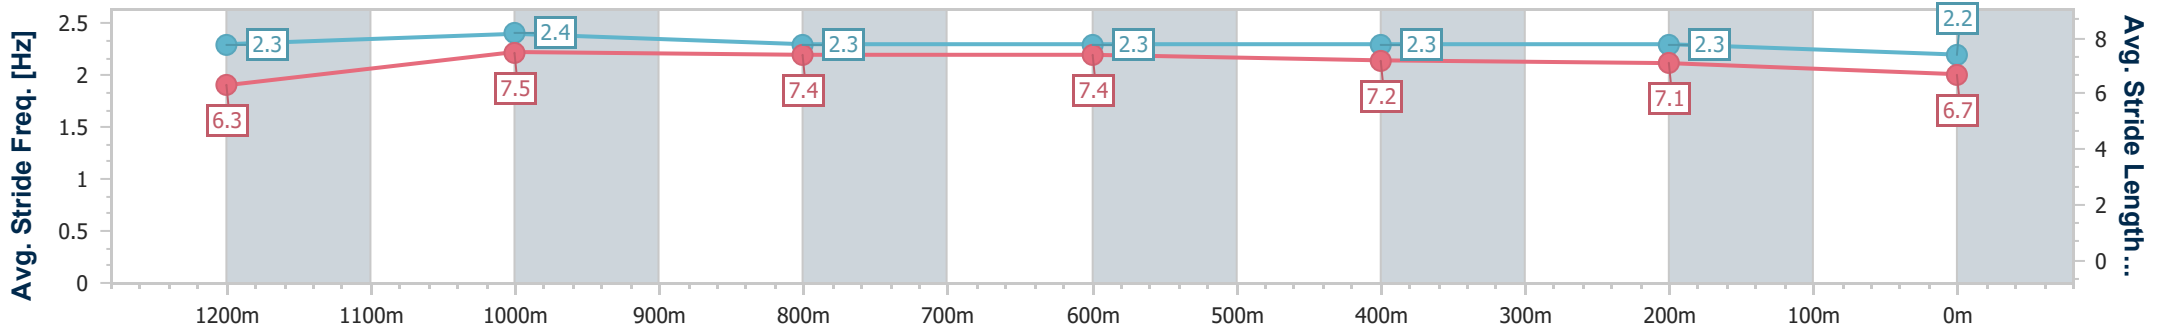

Horse/Jockey Name	Crypto Currency
Final Rank	13
Fastest Section Time (Section)	0:11.14 (1200m)
Top Speed [km/h] (Section)	65.7 (1200m)
Race State	Finished

Sunshine Coast QLD Professional
Race 6: Ben Liddell Constructions 0 - 58 Handicap - 1400m
25 October 2024 - 20:34
Track Rating: Soft 5, Weather: Fine, Rail Position: True

Section	Overall	1200m	1000m	800m	600m	400m	200m
Section Times	1:27.10 [13] (0:13.86)	1:13.24 [3] (0:11.14)	1:02.10 [3] (0:11.61)	0:50.49 [4] (0:12.11)	0:38.38 [5] (0:12.14)	0:26.24 [5] (0:12.40)	0:13.84 [8] (0:13.84)
Average Speed [km/h]	51.8	64.7	62.6	60.3	59.6	58.1	52.1
Top Speed [km/h]	65.4	65.7	65.0	61.2	60.5	59.3	56.7
Avg. Dist. to Rail [m]	9.6	4.8	3.8	2.2	1.5	4.6	3.7
Avg. Stride Freq. [Hz]	2.3	2.4	2.3	2.3	2.3	2.3	2.2
Avg. Stride Length [m]	6.3	7.5	7.4	7.4	7.2	7.1	6.7

- [ ] Ranking at each section and finish
- -.-.- No data available at this section
- NA No data available