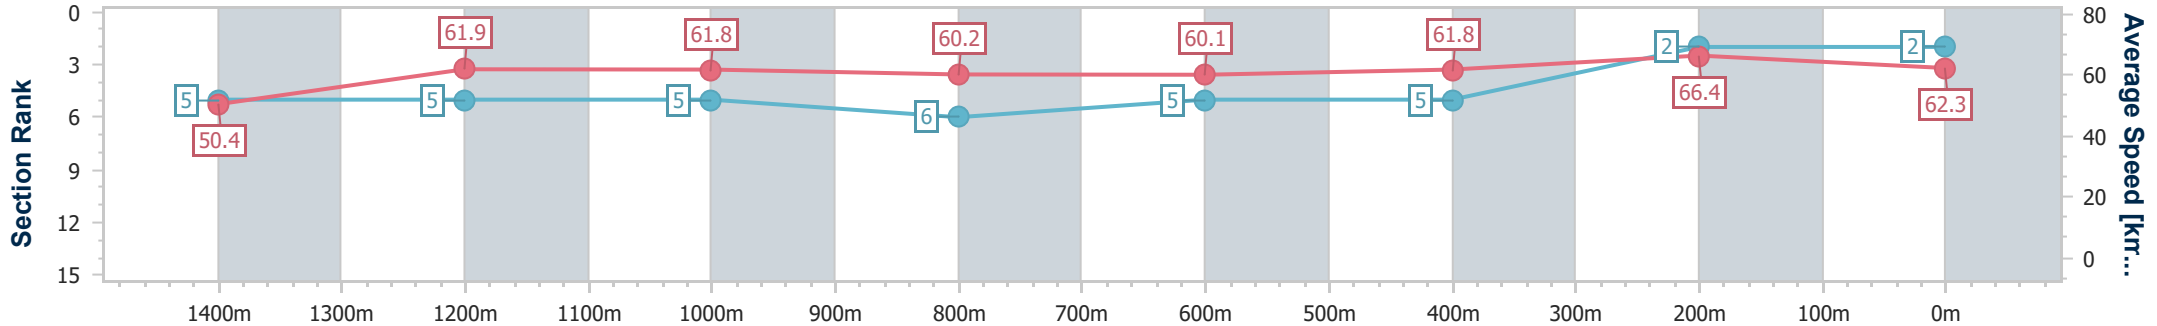

Doomben QLD Professional
Race 3: Ladbrokes Lys Gracieux 2019 Class 3 Handicap - 1600m

26 October 2024 - 12:48

Track Rating: Good 4, Weather: Fine, Rail Position: +0.5m Entire

BRISBANE
RACING CLUB

Section	Overall	1400m	1200m	1000m	800m	600m	400m	200m
Section Times	1:35.66 [2] (0:14.29)	1:21.37 [5] (0:11.63)	1:09.74 [5] (0:11.65)	0:58.09 [5] (0:11.93)	0:46.16 [6] (0:11.99)	0:34.17 [5] (0:11.71)	0:22.46 [5] (0:10.89)	0:11.57 [2] (0:11.57)
Average Speed [km/h]	50.4	61.9	61.8	60.2	60.1	61.8	66.4	62.3
Top Speed [km/h]	62.2	64.5	62.4	61.5	60.9	64.4	67.7	66.6
Avg. Dist. to Rail [m]	1.9	0.4	0.2	0.4	0.2	1.0	0.9	0.5
Avg. Stride Freq. [Hz]	2.3	2.4	2.3	2.3	2.2	2.3	2.4	2.3
Avg. Stride Length [m]	6.1	7.3	7.4	7.4	7.4	7.6	7.7	7.5