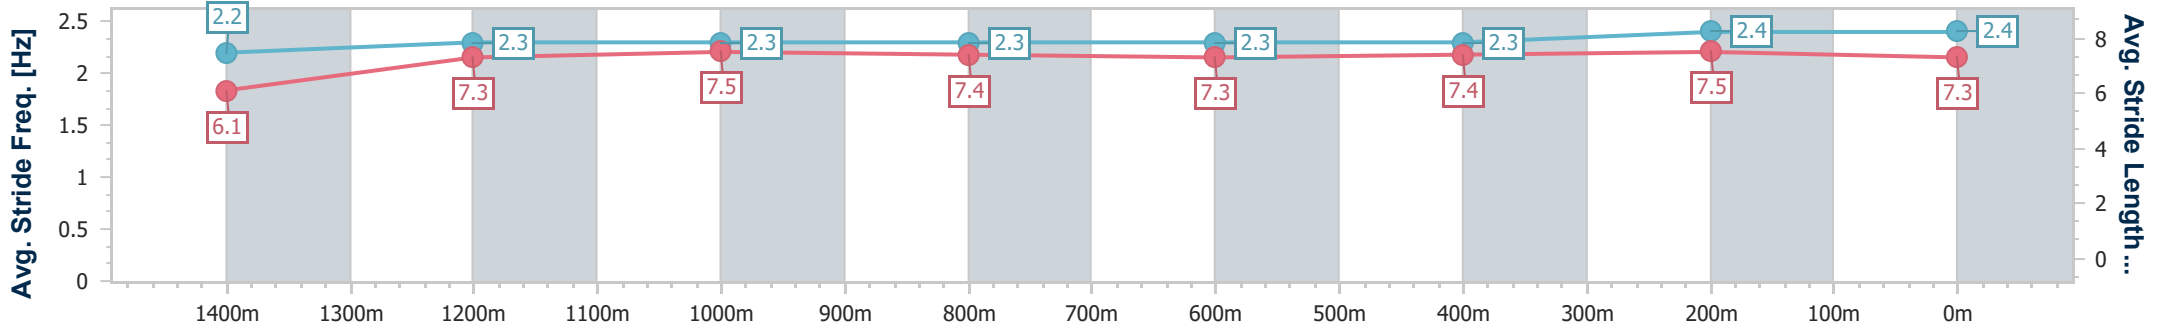

26 October 2024 - 12:48

Track Rating: Good 4, Weather: Fine, Rail Position: +0.5m Entire

BRISBANE
RACING CLUB

Section	Overall	1400m	1200m	1000m	800m	600m	400m	200m
Section Times	1:35.66 [1] (0:14.41)	1:21.25 [6] (0:11.78)	1:09.47 [7] (0:11.60)	0:57.87 [7] (0:12.02)	0:45.85 [7] (0:12.01)	0:33.84 [7] (0:11.71)	0:22.13 [7] (0:10.80)	0:11.33 [6] (0:11.33)
Average Speed [km/h]	50.0	61.2	62.1	60.3	60.3	61.5	66.3	63.5
Top Speed [km/h]	61.2	62.3	62.8	61.7	61.5	64.5	66.9	66.5
Avg. Dist. to Rail [m]	0.9	0.7	1.0	1.5	1.3	1.2	1.6	0.4
Avg. Stride Freq. [Hz]	2.2	2.3	2.3	2.3	2.3	2.3	2.4	2.4
Avg. Stride Length [m]	6.1	7.3	7.5	7.4	7.3	7.4	7.5	7.3