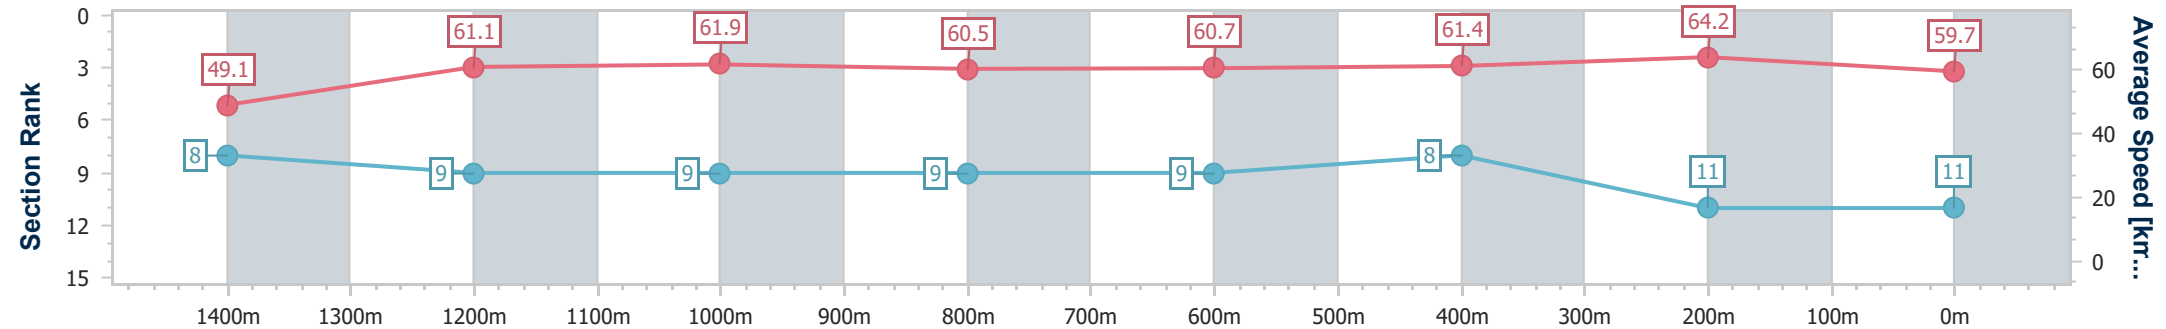

Doomben QLD Professional
Race 3: Ladbrokes Lys Gracieux 2019 Class 3 Handicap - 1600m

26 October 2024 - 12:48

Track Rating: Good 4, Weather: Fine, Rail Position: +0.5m Entire

BRISBANE
RACING CLUB

Section	Overall	1400m	1200m	1000m	800m	600m	400m	200m
Section Times	1:37.02 [11] (0:14.69)	1:22.33 [8] (0:11.78)	1:10.55 [9] (0:11.65)	0:58.90 [9] (0:11.92)	0:46.98 [9] (0:11.90)	0:35.08 [9] (0:11.75)	0:23.33 [8] (0:11.28)	0:12.05 [11] (0:12.05)
Average Speed [km/h]	49.1	61.1	61.9	60.5	60.7	61.4	64.2	59.7
Top Speed [km/h]	61.9	62.0	62.3	62.3	62.9	64.1	64.9	63.8
Avg. Dist. to Rail [m]	3.6	0.2	0.8	1.0	0.6	1.2	2.7	4.8
Avg. Stride Freq. [Hz]	2.1	2.2	2.2	2.1	2.2	2.2	2.3	2.2
Avg. Stride Length [m]	6.4	7.6	7.9	7.9	7.8	7.8	7.9	7.7

- [] Ranking at each section and finish
- .-.- No data available at this section
- NA No data available