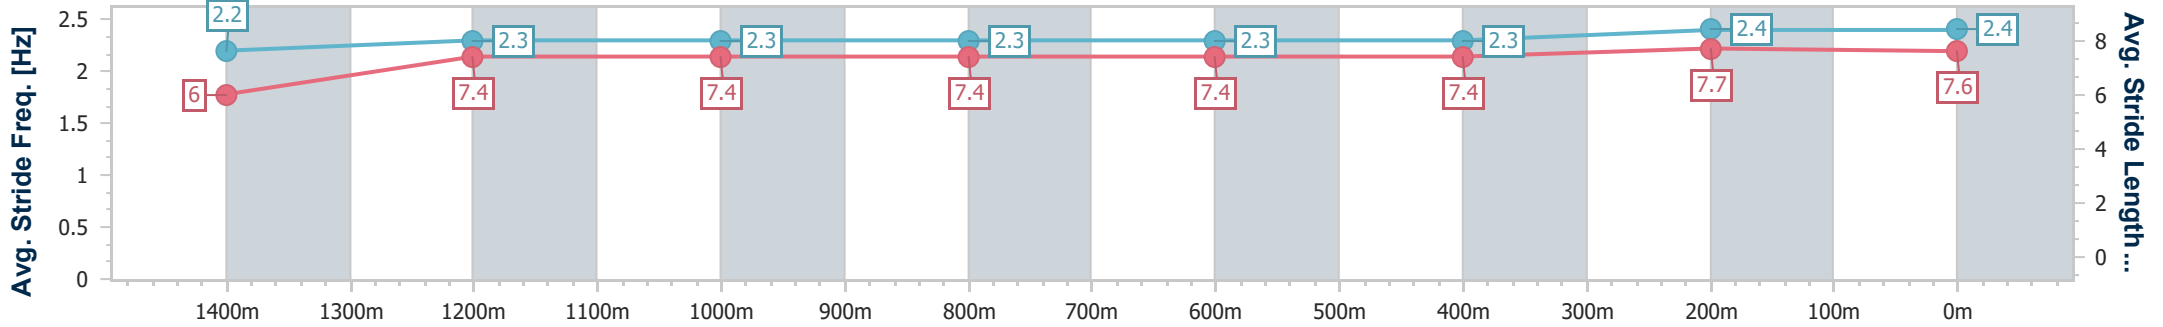

Doomben QLD Professional
Race 3: Ladbrokes Lys Gracieux 2019 Class 3 Handicap - 1600m

26 October 2024 - 12:48

Track Rating: Good 4, Weather: Fine, Rail Position: +0.5m Entire

BRISBANE
RACING CLUB

Section	Overall	1400m	1200m	1000m	800m	600m	400m	200m
Section Times	1:35.85 [4] (0:14.77)	1:21.08 [9] (0:11.67)	1:09.41 [8] (0:11.68)	0:57.73 [8] (0:11.80)	0:45.93 [8] (0:11.93)	0:34.00 [8] (0:11.85)	0:22.15 [10] (0:10.91)	0:11.24 [9] (0:11.24)
Average Speed [km/h]	48.7	61.1	61.7	60.9	60.3	60.7	65.9	64.0
Top Speed [km/h]	61.6	61.8	62.3	62.6	60.7	64.3	66.9	65.7
Avg. Dist. to Rail [m]	0.9	1.4	0.4	0.5	0.4	0.4	1.1	3.4
Avg. Stride Freq. [Hz]	2.2	2.3	2.3	2.3	2.3	2.3	2.4	2.4
Avg. Stride Length [m]	6.0	7.4	7.4	7.4	7.4	7.4	7.7	7.6