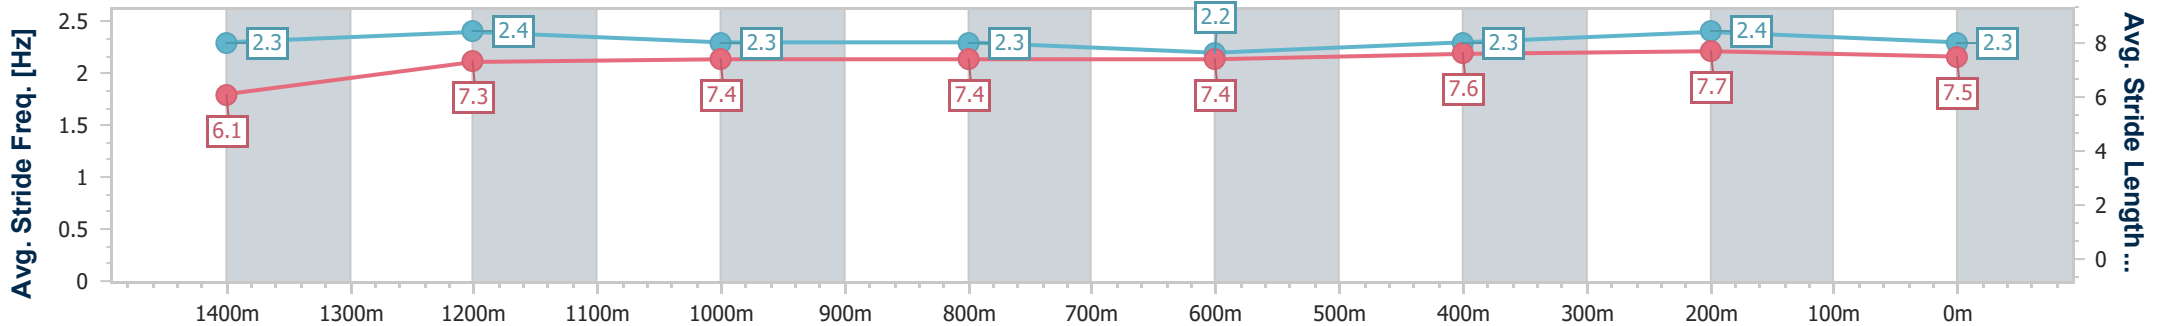

Doomben QLD Professional
Race 3: Ladbrokes Lys Gracieux 2019 Class 3 Handicap - 1600m

26 October 2024 - 12:48

Track Rating: Good 4, Weather: Fine, Rail Position: +0.5m Entire

BRISBANE
RACING CLUB

Section	Overall	1400m	1200m	1000m	800m	600m	400m	200m
Section Times	1:35.66 [2] (0:14.29)	1:21.37 [5] (0:11.63)	1:09.74 [5] (0:11.65)	0:58.09 [5] (0:11.93)	0:46.16 [6] (0:11.99)	0:34.17 [5] (0:11.71)	0:22.46 [5] (0:10.89)	0:11.57 [2] (0:11.57)
Average Speed [km/h]	50.4	61.9	61.8	60.2	60.1	61.8	66.4	62.3
Top Speed [km/h]	62.2	64.5	62.4	61.5	60.9	64.4	67.7	66.6
Avg. Dist. to Rail [m]	1.9	0.4	0.2	0.4	0.2	1.0	0.9	0.5
Avg. Stride Freq. [Hz]	2.3	2.4	2.3	2.3	2.2	2.3	2.4	2.3
Avg. Stride Length [m]	6.1	7.3	7.4	7.4	7.4	7.6	7.7	7.5