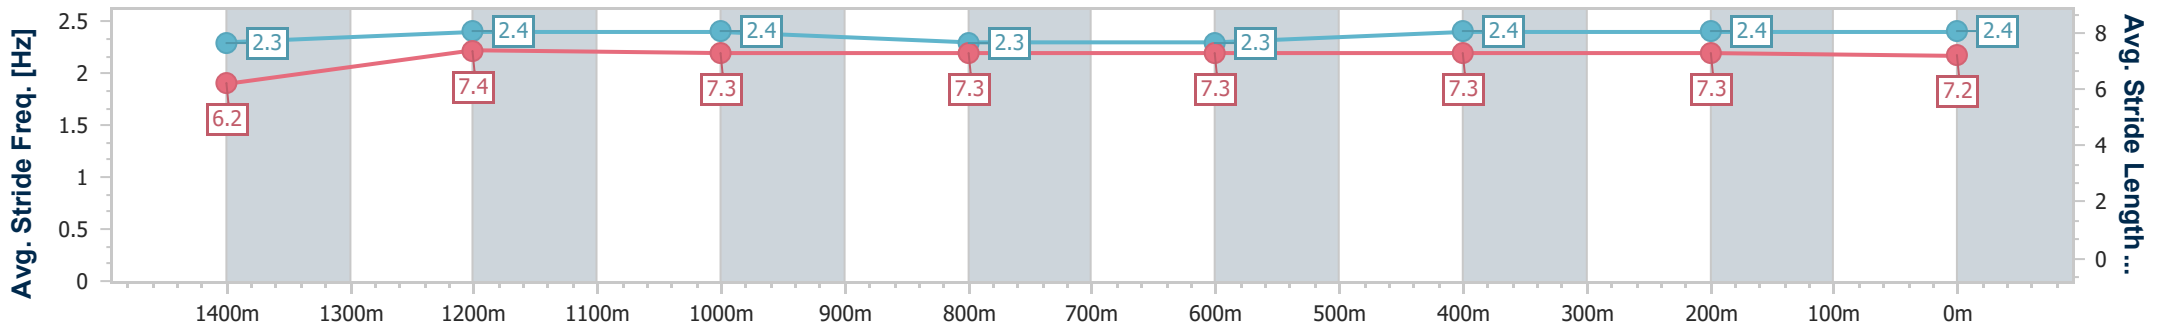

Doomben QLD Professional
Race 3: Ladbrokes Lys Gracieux 2019 Class 3 Handicap - 1600m

26 October 2024 - 12:48

Track Rating: Good 4, Weather: Fine, Rail Position: +0.5m Entire

BRISBANE
RACING CLUB

Section	Overall	1400m	1200m	1000m	800m	600m	400m	200m
Section Times	1:35.86 [5] (0:13.93)	1:21.93 [1] (0:11.33)	1:10.60 [1] (0:11.63)	0:58.97 [1] (0:11.97)	0:47.00 [1] (0:12.09)	0:34.91 [1] (0:11.82)	0:23.09 [1] (0:11.24)	0:11.85 [1] (0:11.85)
Average Speed [km/h]	51.8	63.3	62.1	60.1	59.4	61.4	63.7	60.9
Top Speed [km/h]	65.9	65.9	63.0	61.1	60.1	63.8	65.0	63.7
Avg. Dist. to Rail [m]	6.6	0.8	0.1	0.1	0.6	0.9	1.1	1.2
Avg. Stride Freq. [Hz]	2.3	2.4	2.4	2.3	2.3	2.4	2.4	2.4
Avg. Stride Length [m]	6.2	7.4	7.3	7.3	7.3	7.3	7.3	7.2