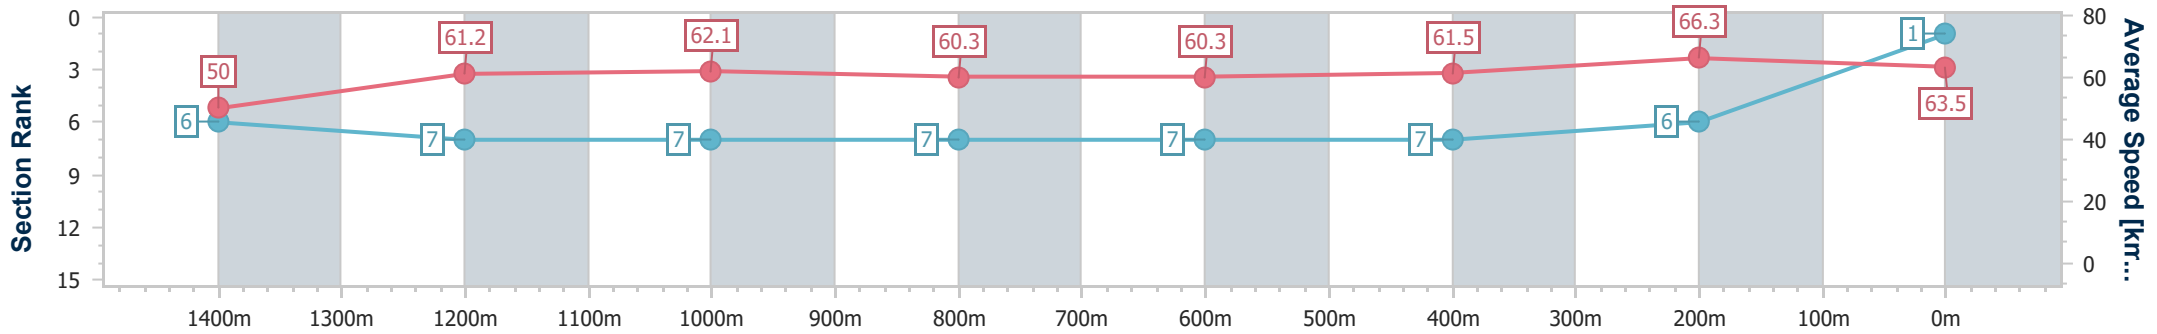

26 October 2024 - 12:48

Track Rating: Good 4, Weather: Fine, Rail Position: +0.5m Entire

BRISBANE
RACING CLUB

Section	Overall	1400m	1200m	1000m	800m	600m	400m	200m
Section Times	1:35.66 [1] (0:14.41)	1:21.25 [6] (0:11.78)	1:09.47 [7] (0:11.60)	0:57.87 [7] (0:12.02)	0:45.85 [7] (0:12.01)	0:33.84 [7] (0:11.71)	0:22.13 [7] (0:10.80)	0:11.33 [6] (0:11.33)
Average Speed [km/h]	50.0	61.2	62.1	60.3	60.3	61.5	66.3	63.5
Top Speed [km/h]	61.2	62.3	62.8	61.7	61.5	64.5	66.9	66.5
Avg. Dist. to Rail [m]	0.9	0.7	1.0	1.5	1.3	1.2	1.6	0.4
Avg. Stride Freq. [Hz]	2.2	2.3	2.3	2.3	2.3	2.3	2.4	2.4
Avg. Stride Length [m]	6.1	7.3	7.5	7.4	7.3	7.4	7.5	7.3