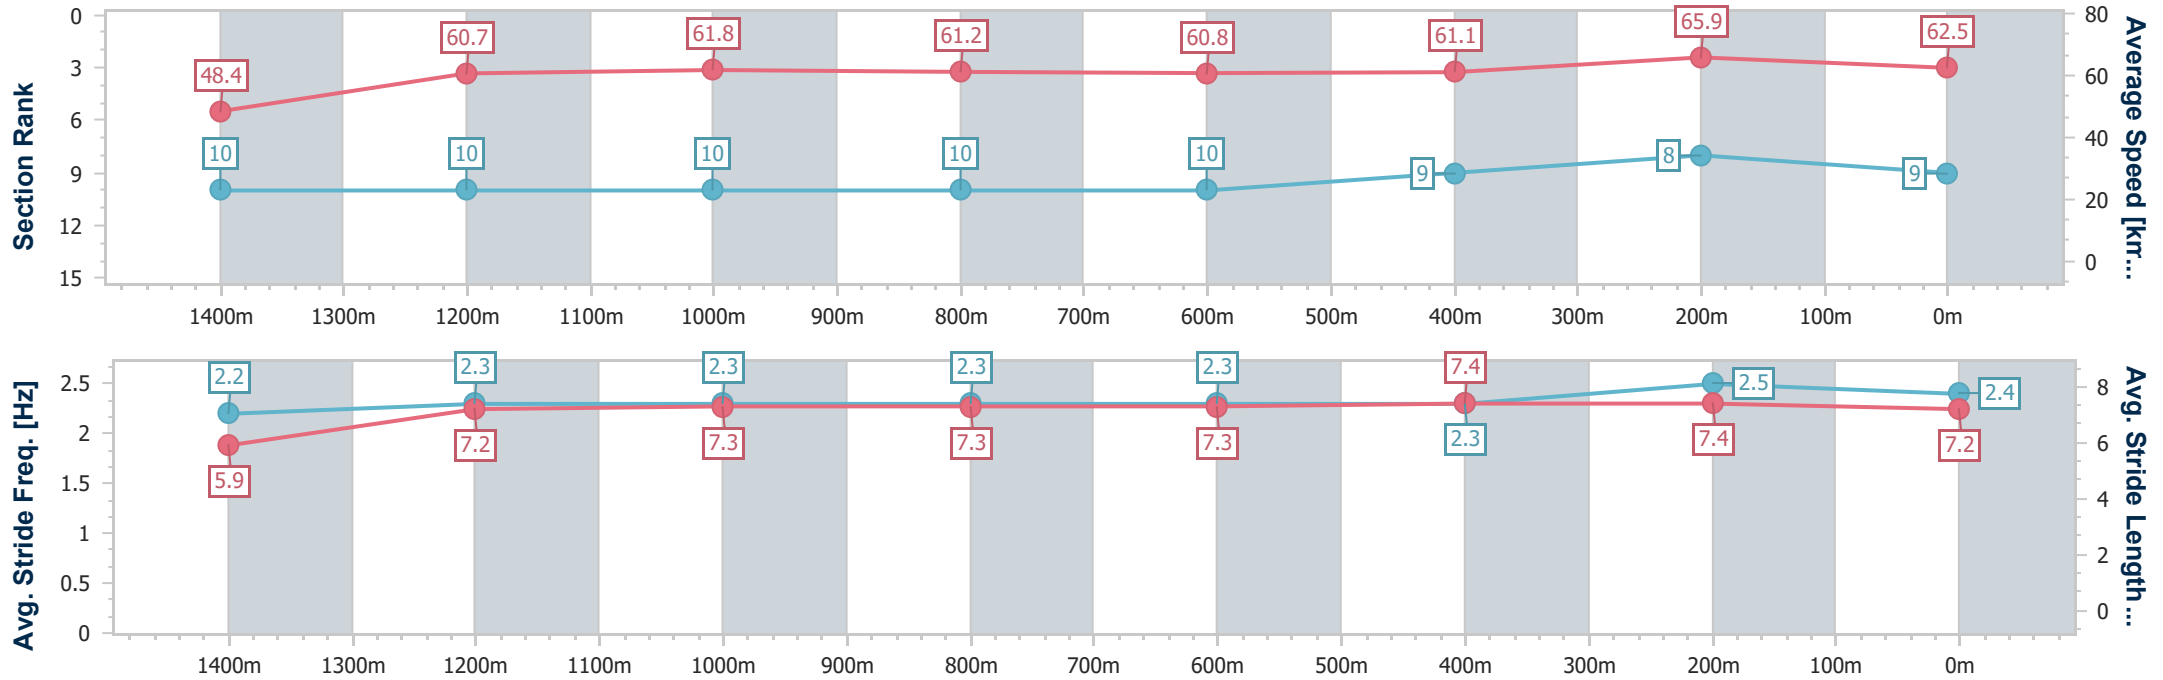

- [] Ranking at each section and finish
- .-.- No data available at this section
- NA No data available

Horse/Jockey Name	Diana's Affair
Final Rank	9
Fastest Section Time (Section)	0:10.92 (400m)
Top Speed [km/h] (Section)	67.0 (400m)
Race State	Finished

Doomben QLD Professional
Race 3: Ladbrokes Lys Gracieux 2019 Class 3 Handicap - 1600m

26 October 2024 - 12:48

Track Rating: Good 4, Weather: Fine, Rail Position: +0.5m Entire

BRISBANE
RACING CLUB

Section	Overall	1400m	1200m	1000m	800m	600m	400m	200m
Section Times	1:36.14 [9] (0:14.91)	1:21.23 [10] (0:11.81)	1:09.42 [10] (0:11.65)	0:57.77 [10] (0:11.77)	0:46.00 [10] (0:11.83)	0:34.17 [10] (0:11.72)	0:22.45 [9] (0:10.92)	0:11.53 [8] (0:11.53)
Average Speed [km/h]	48.4	60.7	61.8	61.2	60.8	61.1	65.9	62.5
Top Speed [km/h]	61.6	62.1	62.6	63.6	61.9	63.5	67.0	65.0
Avg. Dist. to Rail [m]	4.7	0.9	0.3	0.2	0.5	0.5	0.8	2.4
Avg. Stride Freq. [Hz]	2.2	2.3	2.3	2.3	2.3	2.3	2.5	2.4
Avg. Stride Length [m]	5.9	7.2	7.3	7.3	7.3	7.4	7.4	7.2

- [] Ranking at each section and finish
- .-.- No data available at this section
- NA No data available

Horse/Jockey Name	Aerial Dancer
Final Rank	10
Fastest Section Time (Section)	0:11.17 (400m)
Top Speed [km/h] (Section)	65.1 (400m)
Race State	Finished