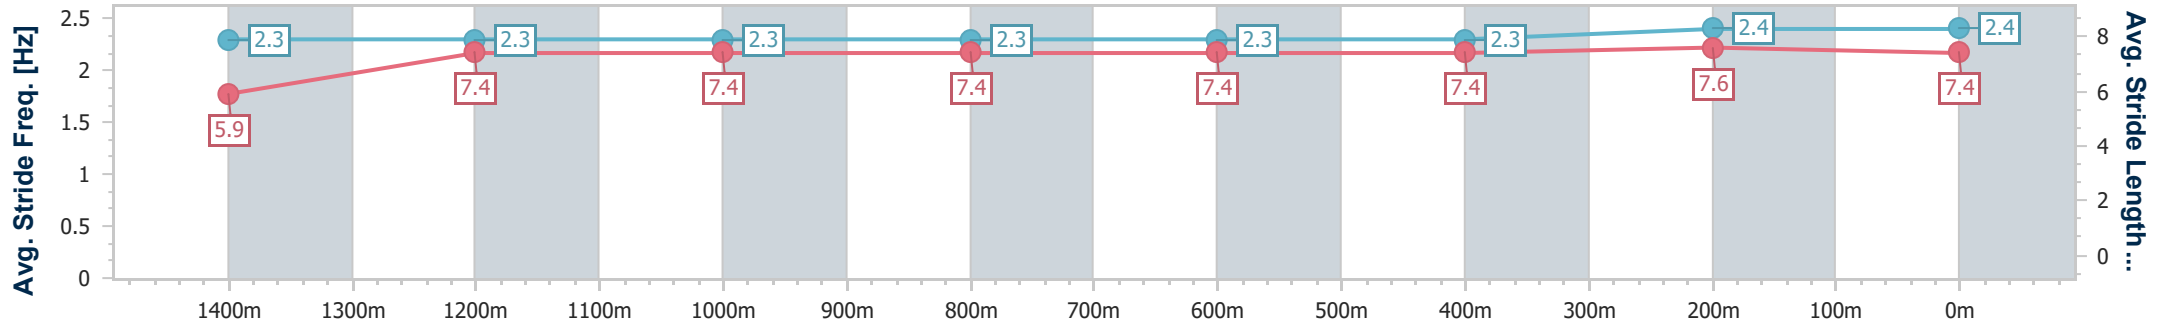

Doomben QLD Professional
Race 3: Ladbrokes Lys Gracieux 2019 Class 3 Handicap - 1600m

26 October 2024 - 12:48

Track Rating: Good 4, Weather: Fine, Rail Position: +0.5m Entire

BRISBANE
RACING CLUB

Section	Overall	1400m	1200m	1000m	800m	600m	400m	200m
Section Times	1:35.85 [3] (0:14.47)	1:21.38 [7] (0:11.58)	1:09.80 [6] (0:11.61)	0:58.19 [6] (0:11.83)	0:46.36 [5] (0:12.06)	0:34.30 [6] (0:11.80)	0:22.50 [6] (0:11.04)	0:11.46 [7] (0:11.46)
Average Speed [km/h]	49.6	61.7	62.1	60.8	59.7	60.8	65.1	63.0
Top Speed [km/h]	61.7	62.8	62.4	62.1	60.2	64.3	65.9	64.7
Avg. Dist. to Rail [m]	1.6	1.6	0.4	0.4	0.2	0.4	0.9	0.4
Avg. Stride Freq. [Hz]	2.3	2.3	2.3	2.3	2.3	2.3	2.4	2.4
Avg. Stride Length [m]	5.9	7.4	7.4	7.4	7.4	7.4	7.6	7.4

- [] Ranking at each section and finish
- .-.- No data available at this section
- NA No data available

Horse/Jockey Name	Rashford
Final Rank	4
Fastest Section Time (Section)	0:10.91 (400m)
Top Speed [km/h] (Section)	66.9 (400m)
Race State	Finished