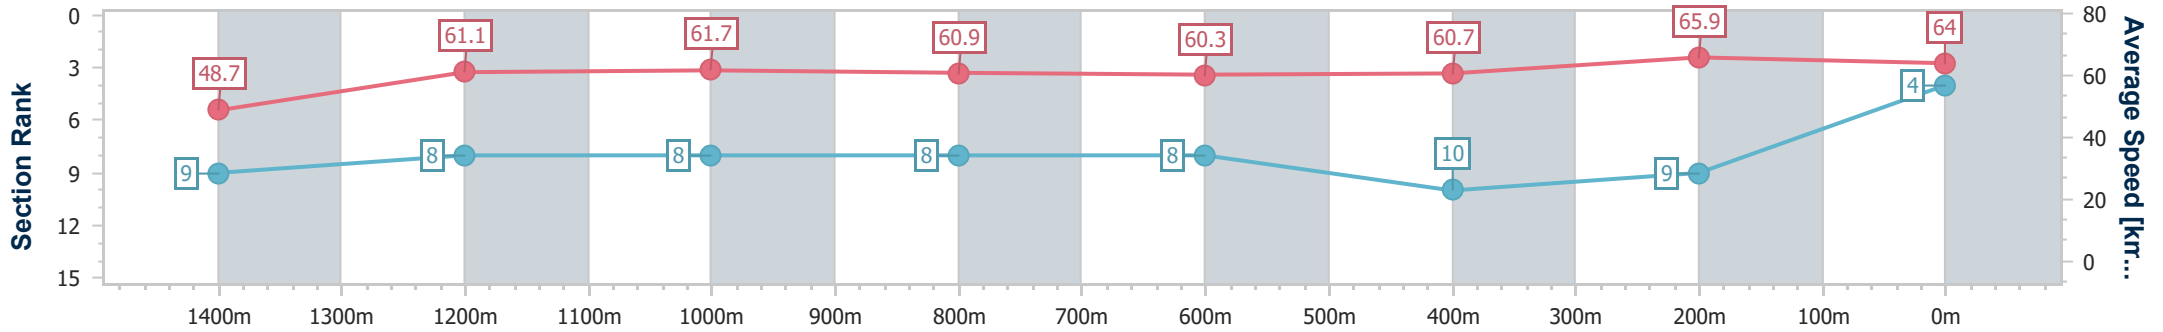

Doomben QLD Professional
Race 3: Ladbrokes Lys Gracieux 2019 Class 3 Handicap - 1600m

26 October 2024 - 12:48

Track Rating: Good 4, Weather: Fine, Rail Position: +0.5m Entire

BRISBANE
RACING CLUB

Section	Overall	1400m	1200m	1000m	800m	600m	400m	200m
Section Times	1:35.85 [4] (0:14.77)	1:21.08 [9] (0:11.67)	1:09.41 [8] (0:11.68)	0:57.73 [8] (0:11.80)	0:45.93 [8] (0:11.93)	0:34.00 [8] (0:11.85)	0:22.15 [10] (0:10.91)	0:11.24 [9] (0:11.24)
Average Speed [km/h]	48.7	61.1	61.7	60.9	60.3	60.7	65.9	64.0
Top Speed [km/h]	61.6	61.8	62.3	62.6	60.7	64.3	66.9	65.7
Avg. Dist. to Rail [m]	0.9	1.4	0.4	0.5	0.4	0.4	1.1	3.4
Avg. Stride Freq. [Hz]	2.2	2.3	2.3	2.3	2.3	2.3	2.4	2.4
Avg. Stride Length [m]	6.0	7.4	7.4	7.4	7.4	7.4	7.7	7.6