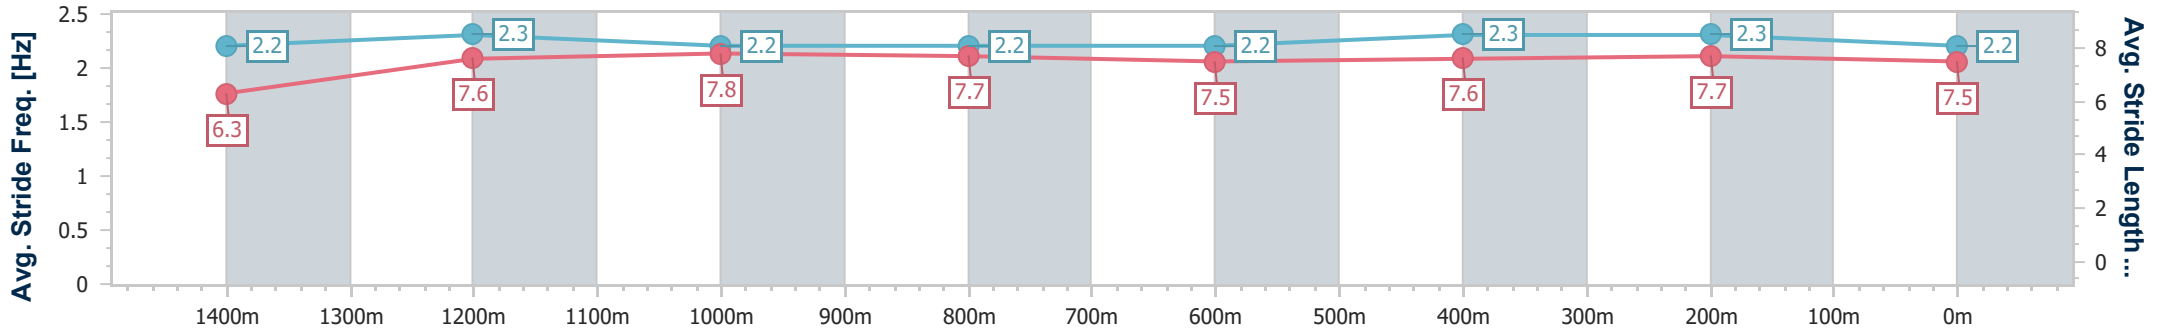

- [] Ranking at each section and finish
- .-.- No data available at this section
- NA No data available

Horse/Jockey Name	Aerial Dancer
Final Rank	10
Fastest Section Time (Section)	0:11.17 (400m)
Top Speed [km/h] (Section)	65.1 (400m)
Race State	Finished

Doomben QLD Professional
Race 3: Ladbrokes Lys Gracieux 2019 Class 3 Handicap - 1600m

26 October 2024 - 12:48

Track Rating: Good 4, Weather: Fine, Rail Position: +0.5m Entire

BRISBANE
RACING CLUB

Section	Overall	1400m	1200m	1000m	800m	600m	400m	200m
Section Times	1:36.17 [10] (0:14.00)	1:22.17 [3] (0:11.57)	1:10.60 [3] (0:11.67)	0:58.93 [3] (0:12.04)	0:46.89 [3] (0:12.11)	0:34.78 [3] (0:11.68)	0:23.10 [3] (0:11.17)	0:11.93 [4] (0:11.93)
Average Speed [km/h]	51.4	61.9	61.8	59.8	59.5	61.3	64.1	60.4
Top Speed [km/h]	62.3	62.6	62.9	60.8	60.5	64.2	65.1	63.4
Avg. Dist. to Rail [m]	1.7	0.7	0.4	0.5	0.2	0.8	1.6	1.6
Avg. Stride Freq. [Hz]	2.2	2.3	2.2	2.2	2.2	2.3	2.3	2.2
Avg. Stride Length [m]	6.3	7.6	7.8	7.7	7.5	7.6	7.7	7.5

- [] Ranking at each section and finish
- .-.- No data available at this section
- NA No data available

Horse/Jockey Name	Adelad
Final Rank	11
Fastest Section Time (Section)	0:11.28 (400m)
Top Speed [km/h] (Section)	64.9 (400m)
Race State	Finished