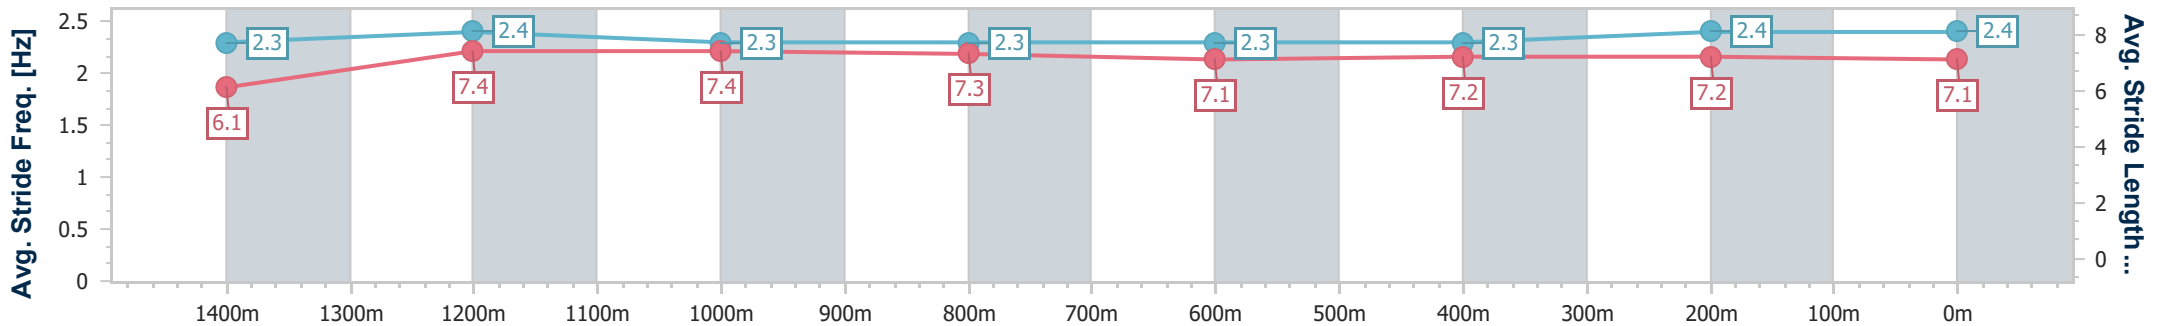

Doomben QLD Professional
Race 3: Ladbrokes Lys Gracieux 2019 Class 3 Handicap - 1600m

26 October 2024 - 12:48

BRISBANE
RACING CLUB

Track Rating: Good 4, Weather: Fine, Rail Position: +0.5m Entire

Section	Overall	1400m	1200m	1000m	800m	600m	400m	200m
Section Times	1:35.95 [6] (0:14.14)	1:21.81 [4] (0:11.33)	1:10.48 [2] (0:11.60)	0:58.88 [2] (0:11.98)	0:46.90 [2] (0:12.16)	0:34.74 [2] (0:11.76)	0:22.98 [2] (0:11.23)	0:11.75 [3] (0:11.75)
Average Speed [km/h]	50.8	63.7	62.1	60.0	58.9	60.7	63.7	61.2
Top Speed [km/h]	65.2	65.4	63.5	61.0	59.8	63.6	65.2	64.2
Avg. Dist. to Rail [m]	3.2	0.3	0.6	0.5	0.7	1.8	3.5	2.5
Avg. Stride Freq. [Hz]	2.3	2.4	2.3	2.3	2.3	2.3	2.4	2.4
Avg. Stride Length [m]	6.1	7.4	7.4	7.3	7.1	7.2	7.2	7.1