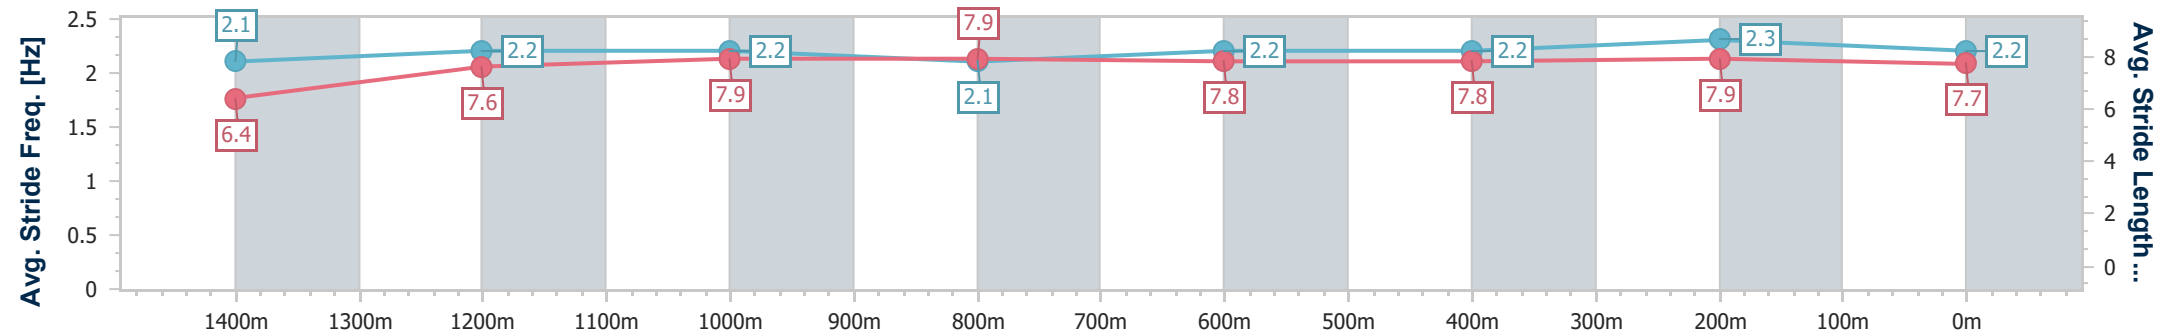

- [] Ranking at each section and finish
- .-.- No data available at this section
- NA No data available

Horse/Jockey Name	Adelad
Final Rank	11
Fastest Section Time (Section)	0:11.28 (400m)
Top Speed [km/h] (Section)	64.9 (400m)
Race State	Finished

Doomben QLD Professional
Race 3: Ladbrokes Lys Gracieux 2019 Class 3 Handicap - 1600m

26 October 2024 - 12:48

Track Rating: Good 4, Weather: Fine, Rail Position: +0.5m Entire

BRISBANE
RACING CLUB

Section	Overall	1400m	1200m	1000m	800m	600m	400m	200m
Section Times	1:37.02 [11] (0:14.69)	1:22.33 [8] (0:11.78)	1:10.55 [9] (0:11.65)	0:58.90 [9] (0:11.92)	0:46.98 [9] (0:11.90)	0:35.08 [9] (0:11.75)	0:23.33 [8] (0:11.28)	0:12.05 [11] (0:12.05)
Average Speed [km/h]	49.1	61.1	61.9	60.5	60.7	61.4	64.2	59.7
Top Speed [km/h]	61.9	62.0	62.3	62.3	62.9	64.1	64.9	63.8
Avg. Dist. to Rail [m]	3.6	0.2	0.8	1.0	0.6	1.2	2.7	4.8
Avg. Stride Freq. [Hz]	2.1	2.2	2.2	2.1	2.2	2.2	2.3	2.2
Avg. Stride Length [m]	6.4	7.6	7.9	7.9	7.8	7.8	7.9	7.7

- [] Ranking at each section and finish
- .-.- No data available at this section
- NA No data available