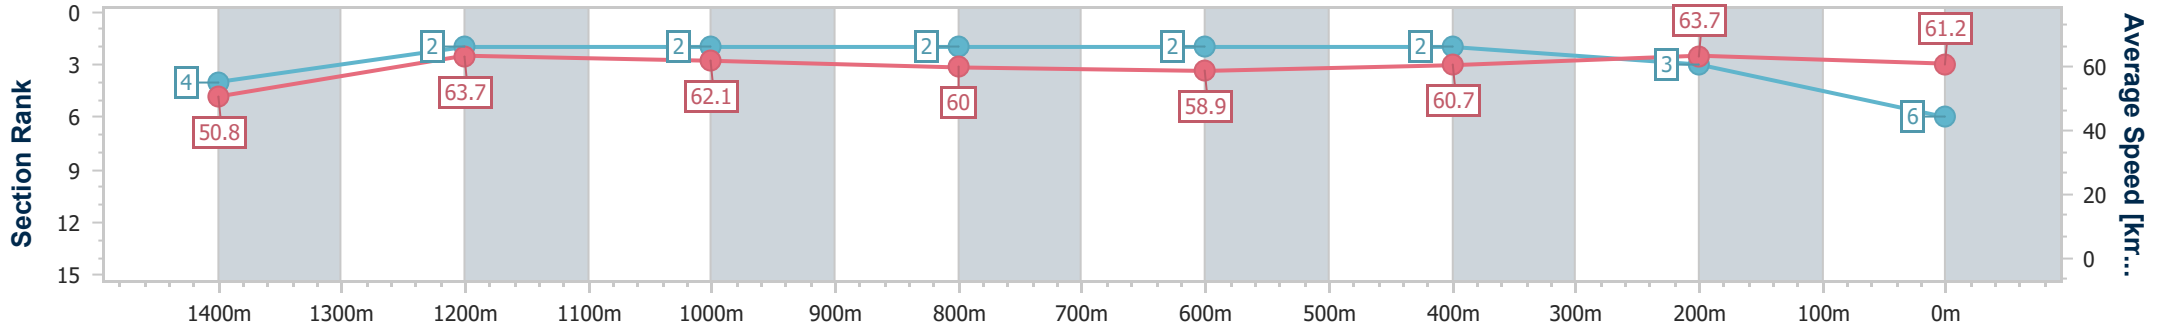

Doomben QLD Professional
Race 3: Ladbrokes Lys Gracieux 2019 Class 3 Handicap - 1600m

26 October 2024 - 12:48

BRISBANE
RACING CLUB

Track Rating: Good 4, Weather: Fine, Rail Position: +0.5m Entire

Section	Overall	1400m	1200m	1000m	800m	600m	400m	200m
Section Times	1:35.95 [6] (0:14.14)	1:21.81 [4] (0:11.33)	1:10.48 [2] (0:11.60)	0:58.88 [2] (0:11.98)	0:46.90 [2] (0:12.16)	0:34.74 [2] (0:11.76)	0:22.98 [2] (0:11.23)	0:11.75 [3] (0:11.75)
Average Speed [km/h]	50.8	63.7	62.1	60.0	58.9	60.7	63.7	61.2
Top Speed [km/h]	65.2	65.4	63.5	61.0	59.8	63.6	65.2	64.2
Avg. Dist. to Rail [m]	3.2	0.3	0.6	0.5	0.7	1.8	3.5	2.5
Avg. Stride Freq. [Hz]	2.3	2.4	2.3	2.3	2.3	2.3	2.4	2.4
Avg. Stride Length [m]	6.1	7.4	7.4	7.3	7.1	7.2	7.2	7.1