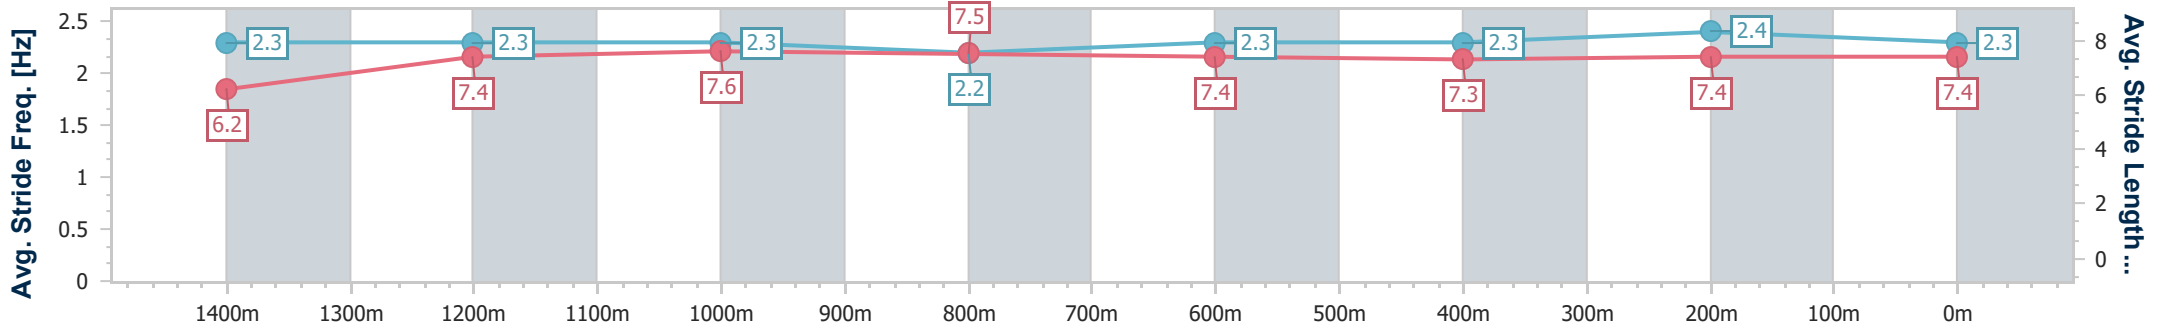

Doomben QLD Professional
Race 3: Ladbrokes Lys Gracieux 2019 Class 3 Handicap - 1600m

26 October 2024 - 12:48

Track Rating: Good 4, Weather: Fine, Rail Position: +0.5m Entire

BRISBANE
RACING CLUB

Section	Overall	1400m	1200m	1000m	800m	600m	400m	200m
Section Times	1:35.96 [7] (0:13.99)	1:21.97 [2] (0:11.59)	1:10.38 [4] (0:11.68)	0:58.70 [4] (0:12.05)	0:46.65 [4] (0:12.08)	0:34.57 [4] (0:11.69)	0:22.88 [4] (0:11.23)	0:11.65 [5] (0:11.65)
Average Speed [km/h]	51.5	62.3	61.9	59.8	59.9	61.7	63.8	62.0
Top Speed [km/h]	63.3	63.4	62.9	61.0	60.9	63.5	65.5	63.8
Avg. Dist. to Rail [m]	2.5	0.8	1.6	1.4	0.9	0.5	0.4	0.9
Avg. Stride Freq. [Hz]	2.3	2.3	2.3	2.2	2.3	2.3	2.4	2.3
Avg. Stride Length [m]	6.2	7.4	7.6	7.5	7.4	7.3	7.4	7.4

- [] Ranking at each section and finish
- .-.- No data available at this section
- NA No data available

Horse/Jockey Name	Ready Azz Eva
Final Rank	8
Fastest Section Time (Section)	0:10.90 (400m)
Top Speed [km/h] (Section)	66.9 (400m)
Race State	Finished