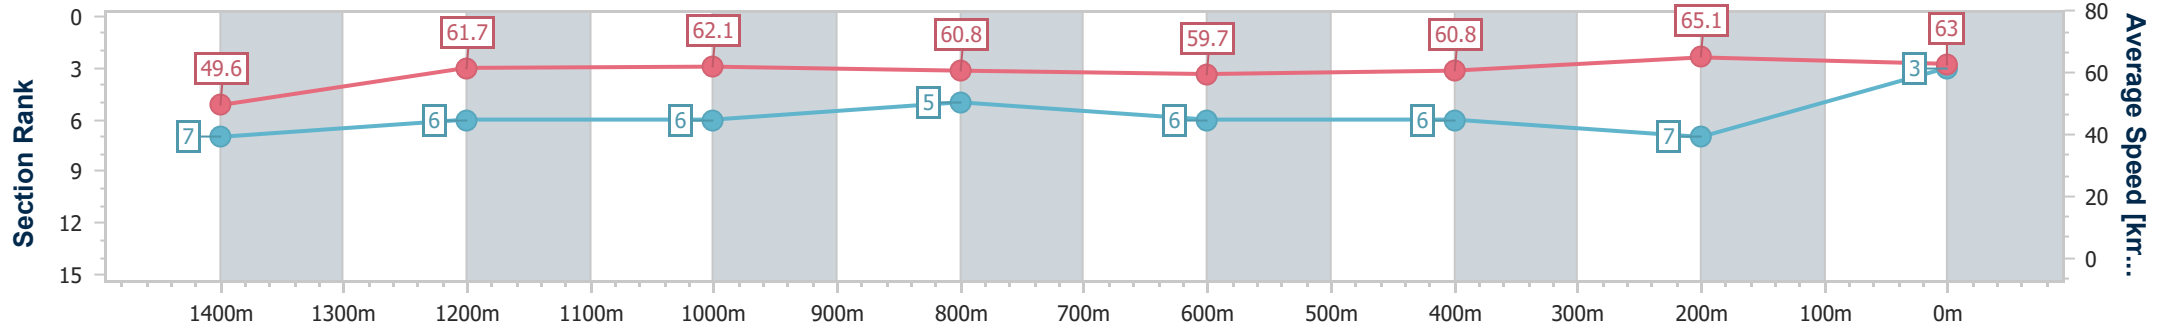

Doomben QLD Professional
Race 3: Ladbrokes Lys Gracieux 2019 Class 3 Handicap - 1600m

26 October 2024 - 12:48

Track Rating: Good 4, Weather: Fine, Rail Position: +0.5m Entire

BRISBANE
RACING CLUB

Section	Overall	1400m	1200m	1000m	800m	600m	400m	200m
Section Times	1:35.85 [3] (0:14.47)	1:21.38 [7] (0:11.58)	1:09.80 [6] (0:11.61)	0:58.19 [6] (0:11.83)	0:46.36 [5] (0:12.06)	0:34.30 [6] (0:11.80)	0:22.50 [6] (0:11.04)	0:11.46 [7] (0:11.46)
Average Speed [km/h]	49.6	61.7	62.1	60.8	59.7	60.8	65.1	63.0
Top Speed [km/h]	61.7	62.8	62.4	62.1	60.2	64.3	65.9	64.7
Avg. Dist. to Rail [m]	1.6	1.6	0.4	0.4	0.2	0.4	0.9	0.4
Avg. Stride Freq. [Hz]	2.3	2.3	2.3	2.3	2.3	2.3	2.4	2.4
Avg. Stride Length [m]	5.9	7.4	7.4	7.4	7.4	7.4	7.6	7.4

- [] Ranking at each section and finish
- .-.- No data available at this section
- NA No data available

Horse/Jockey Name	Rashford
Final Rank	4
Fastest Section Time (Section)	0:10.91 (400m)
Top Speed [km/h] (Section)	66.9 (400m)
Race State	Finished