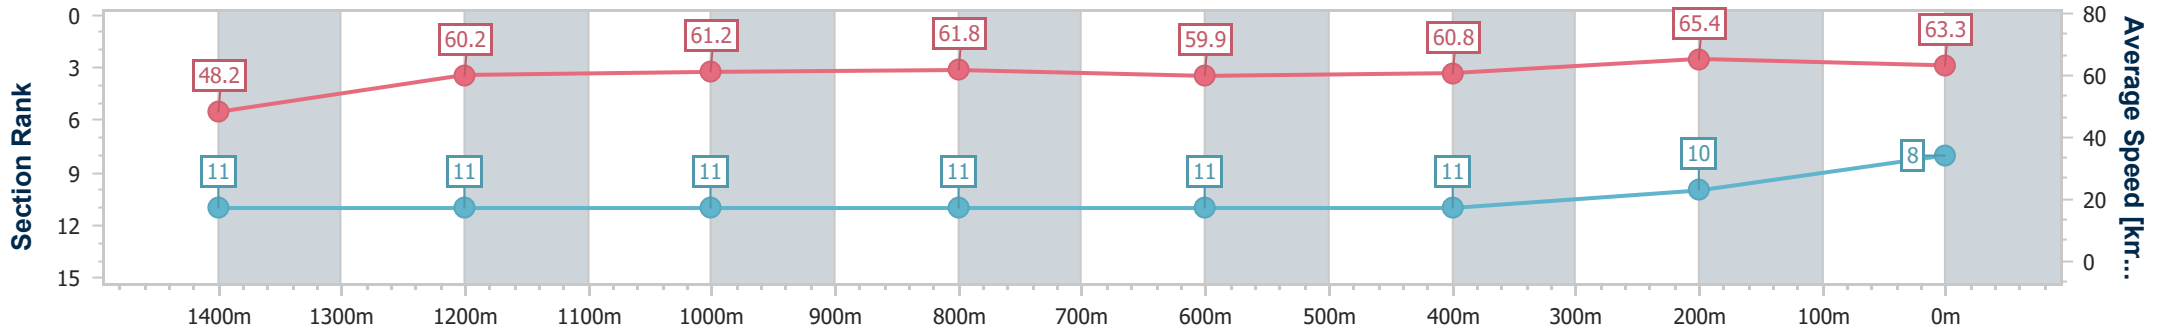

Doomben QLD Professional
Race 3: Ladbrokes Lys Gracieux 2019 Class 3 Handicap - 1600m

26 October 2024 - 12:48

Track Rating: Good 4, Weather: Fine, Rail Position: +0.5m Entire

BRISBANE
RACING CLUB

Section	Overall	1400m	1200m	1000m	800m	600m	400m	200m
Section Times	1:36.05 [8] (0:14.95)	1:21.10 [11] (0:11.86)	1:09.24 [11] (0:11.73)	0:57.51 [11] (0:11.63)	0:45.88 [11] (0:11.93)	0:33.95 [11] (0:11.66)	0:22.29 [11] (0:10.90)	0:11.39 [10] (0:11.39)
Average Speed [km/h]	48.2	60.2	61.2	61.8	59.9	60.8	65.4	63.3
Top Speed [km/h]	61.1	61.6	62.8	63.9	60.8	63.5	66.9	66.1
Avg. Dist. to Rail [m]	3.1	1.6	1.8	0.7	1.3	2.6	3.0	0.9
Avg. Stride Freq. [Hz]	2.1	2.2	2.2	2.2	2.2	2.2	2.4	2.3
Avg. Stride Length [m]	6.2	7.4	7.6	7.7	7.6	7.6	7.7	7.6

- [] Ranking at each section and finish
- .-.- No data available at this section
- NA No data available

Horse/Jockey Name	Diana's Affair
Final Rank	9
Fastest Section Time (Section)	0:10.92 (400m)
Top Speed [km/h] (Section)	67.0 (400m)
Race State	Finished