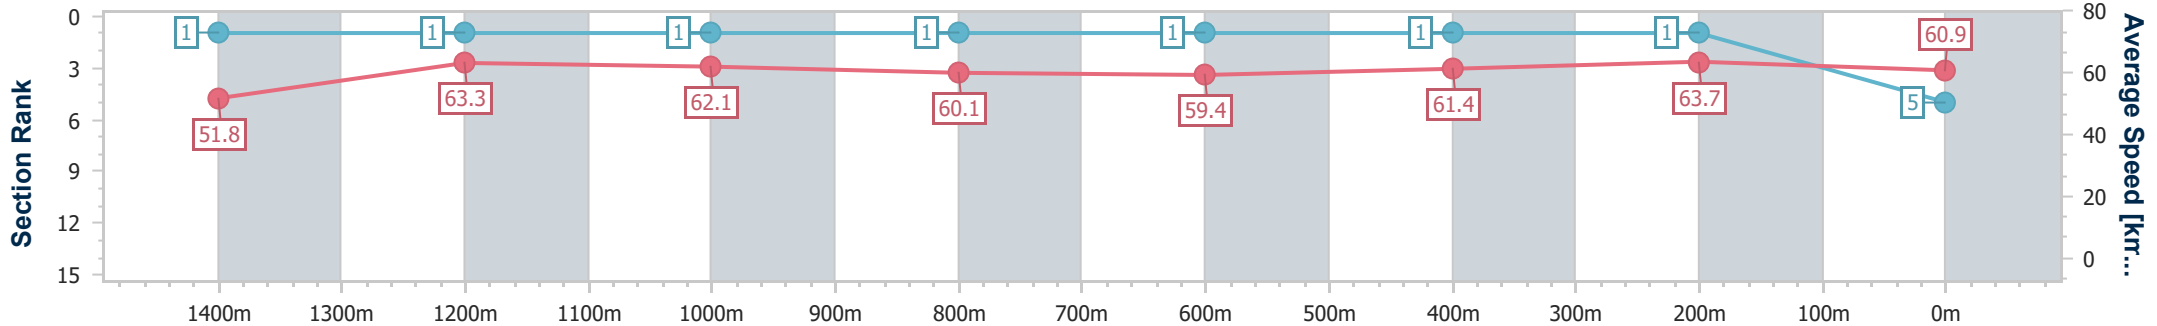

Doomben QLD Professional
Race 3: Ladbrokes Lys Gracieux 2019 Class 3 Handicap - 1600m

26 October 2024 - 12:48

Track Rating: Good 4, Weather: Fine, Rail Position: +0.5m Entire

BRISBANE
RACING CLUB

Section	Overall	1400m	1200m	1000m	800m	600m	400m	200m
Section Times	1:35.86 [5] (0:13.93)	1:21.93 [1] (0:11.33)	1:10.60 [1] (0:11.63)	0:58.97 [1] (0:11.97)	0:47.00 [1] (0:12.09)	0:34.91 [1] (0:11.82)	0:23.09 [1] (0:11.24)	0:11.85 [1] (0:11.85)
Average Speed [km/h]	51.8	63.3	62.1	60.1	59.4	61.4	63.7	60.9
Top Speed [km/h]	65.9	65.9	63.0	61.1	60.1	63.8	65.0	63.7
Avg. Dist. to Rail [m]	6.6	0.8	0.1	0.1	0.6	0.9	1.1	1.2
Avg. Stride Freq. [Hz]	2.3	2.4	2.4	2.3	2.3	2.4	2.4	2.4
Avg. Stride Length [m]	6.2	7.4	7.3	7.3	7.3	7.3	7.3	7.2