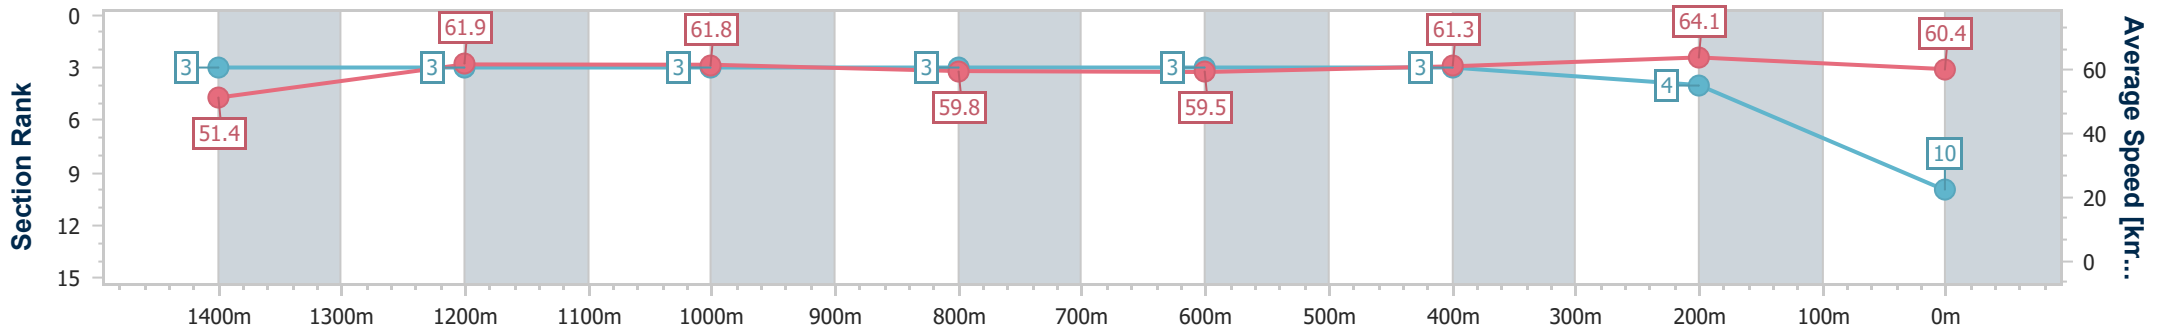

- [] Ranking at each section and finish
- .-.- No data available at this section
- NA No data available

Horse/Jockey Name	Aerial Dancer
Final Rank	10
Fastest Section Time (Section)	0:11.17 (400m)
Top Speed [km/h] (Section)	65.1 (400m)
Race State	Finished

Doomben QLD Professional
Race 3: Ladbrokes Lys Gracieux 2019 Class 3 Handicap - 1600m

26 October 2024 - 12:48

Track Rating: Good 4, Weather: Fine, Rail Position: +0.5m Entire

BRISBANE
RACING CLUB

Section	Overall	1400m	1200m	1000m	800m	600m	400m	200m
Section Times	1:36.17 [10] (0:14.00)	1:22.17 [3] (0:11.57)	1:10.60 [3] (0:11.67)	0:58.93 [3] (0:12.04)	0:46.89 [3] (0:12.11)	0:34.78 [3] (0:11.68)	0:23.10 [3] (0:11.17)	0:11.93 [4] (0:11.93)
Average Speed [km/h]	51.4	61.9	61.8	59.8	59.5	61.3	64.1	60.4
Top Speed [km/h]	62.3	62.6	62.9	60.8	60.5	64.2	65.1	63.4
Avg. Dist. to Rail [m]	1.7	0.7	0.4	0.5	0.2	0.8	1.6	1.6
Avg. Stride Freq. [Hz]	2.2	2.3	2.2	2.2	2.2	2.3	2.3	2.2
Avg. Stride Length [m]	6.3	7.6	7.8	7.7	7.5	7.6	7.7	7.5

- [] Ranking at each section and finish
- .-.- No data available at this section
- NA No data available

Horse/Jockey Name	Adelad
Final Rank	11
Fastest Section Time (Section)	0:11.28 (400m)
Top Speed [km/h] (Section)	64.9 (400m)
Race State	Finished