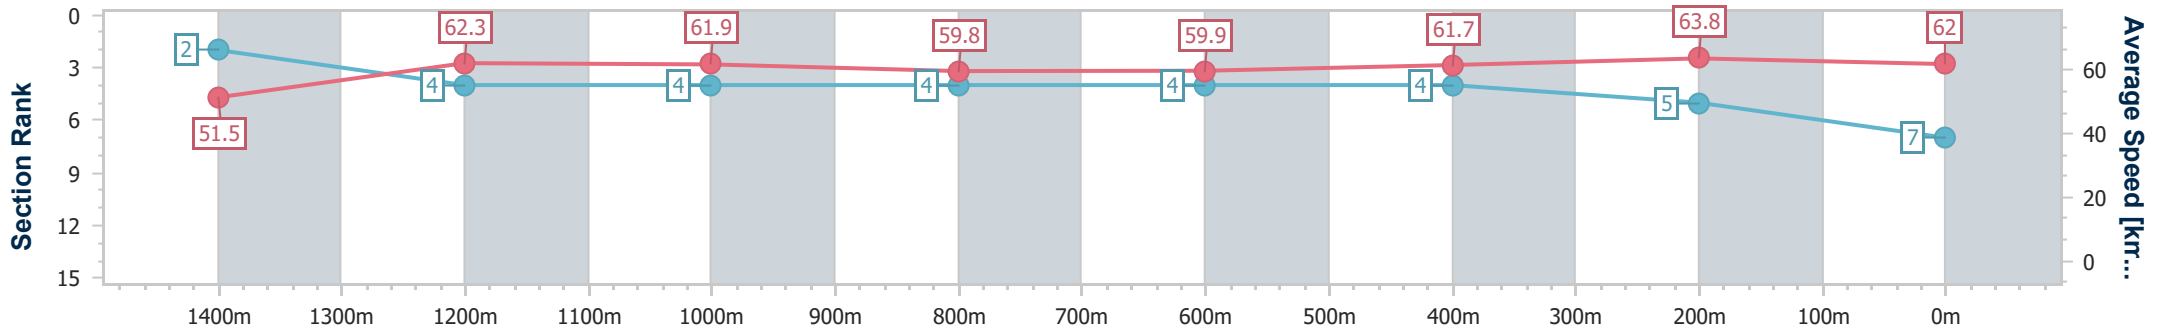

Doomben QLD Professional
Race 3: Ladbrokes Lys Gracieux 2019 Class 3 Handicap - 1600m

26 October 2024 - 12:48

Track Rating: Good 4, Weather: Fine, Rail Position: +0.5m Entire

BRISBANE
RACING CLUB

Section	Overall	1400m	1200m	1000m	800m	600m	400m	200m
Section Times	1:35.96 [7] (0:13.99)	1:21.97 [2] (0:11.59)	1:10.38 [4] (0:11.68)	0:58.70 [4] (0:12.05)	0:46.65 [4] (0:12.08)	0:34.57 [4] (0:11.69)	0:22.88 [4] (0:11.23)	0:11.65 [5] (0:11.65)
Average Speed [km/h]	51.5	62.3	61.9	59.8	59.9	61.7	63.8	62.0
Top Speed [km/h]	63.3	63.4	62.9	61.0	60.9	63.5	65.5	63.8
Avg. Dist. to Rail [m]	2.5	0.8	1.6	1.4	0.9	0.5	0.4	0.9
Avg. Stride Freq. [Hz]	2.3	2.3	2.3	2.2	2.3	2.3	2.4	2.3
Avg. Stride Length [m]	6.2	7.4	7.6	7.5	7.4	7.3	7.4	7.4

- [] Ranking at each section and finish
- .-.- No data available at this section
- NA No data available

Horse/Jockey Name	Ready Azz Eva
Final Rank	8
Fastest Section Time (Section)	0:10.90 (400m)
Top Speed [km/h] (Section)	66.9 (400m)
Race State	Finished