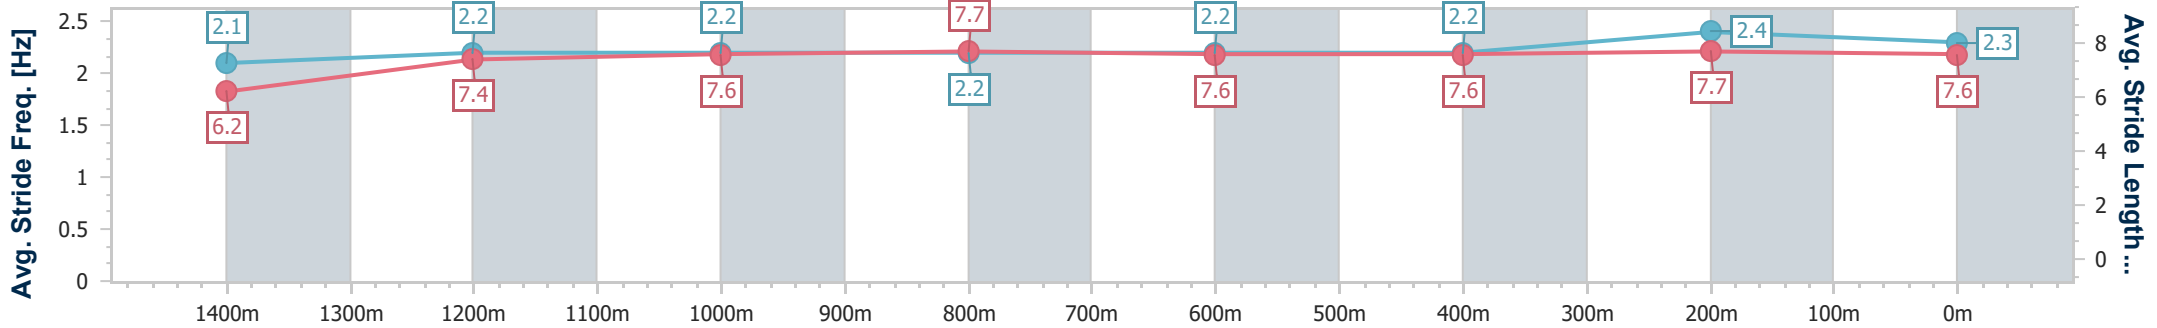

Doomben QLD Professional
Race 3: Ladbrokes Lys Gracieux 2019 Class 3 Handicap - 1600m

26 October 2024 - 12:48

Track Rating: Good 4, Weather: Fine, Rail Position: +0.5m Entire

BRISBANE
RACING CLUB

Section	Overall	1400m	1200m	1000m	800m	600m	400m	200m
Section Times	1:36.05 [8] (0:14.95)	1:21.10 [11] (0:11.86)	1:09.24 [11] (0:11.73)	0:57.51 [11] (0:11.63)	0:45.88 [11] (0:11.93)	0:33.95 [11] (0:11.66)	0:22.29 [11] (0:10.90)	0:11.39 [10] (0:11.39)
Average Speed [km/h]	48.2	60.2	61.2	61.8	59.9	60.8	65.4	63.3
Top Speed [km/h]	61.1	61.6	62.8	63.9	60.8	63.5	66.9	66.1
Avg. Dist. to Rail [m]	3.1	1.6	1.8	0.7	1.3	2.6	3.0	0.9
Avg. Stride Freq. [Hz]	2.1	2.2	2.2	2.2	2.2	2.2	2.4	2.3
Avg. Stride Length [m]	6.2	7.4	7.6	7.7	7.6	7.6	7.7	7.6

- [] Ranking at each section and finish
- .-.- No data available at this section
- NA No data available

Horse/Jockey Name	Diana's Affair
Final Rank	9
Fastest Section Time (Section)	0:10.92 (400m)
Top Speed [km/h] (Section)	67.0 (400m)
Race State	Finished