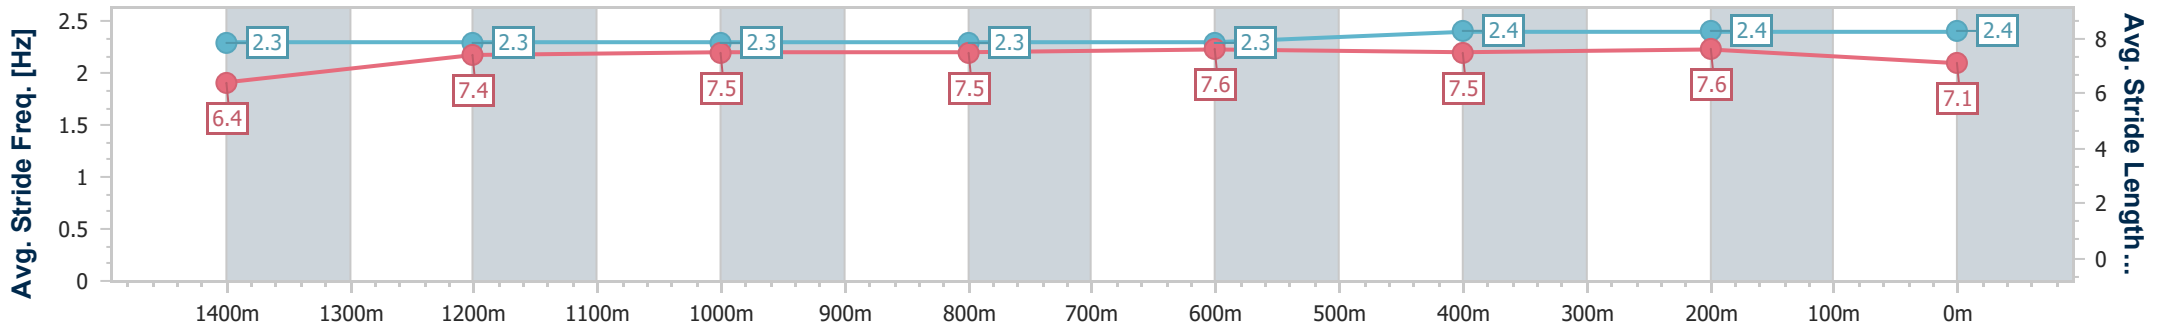

Doomben QLD Professional

Race 7: Ladbrokes Anamoe 2022 Class 6 Handicap - 1600m

26 October 2024 - 15:12

Track Rating: Good 4, Weather: Fine, Rail Position: +0.5m Entire

BRISBANE RACING CLUB

Section	Overall	1400m	1200m	1000m	800m	600m	400m	200m
Section Times	1:34.64 [4] (0:13.57)	1:21.07 [1] (0:11.67)	1:09.40 [1] (0:11.83)	0:57.57 [1] (0:11.81)	0:45.76 [1] (0:11.45)	0:34.31 [2] (0:11.21)	0:23.10 [1] (0:11.09)	0:12.01 [1] (0:12.01)
Average Speed [km/h]	53.0	61.4	60.8	61.0	63.3	64.1	64.7	59.8
Top Speed [km/h]	64.5	63.0	61.6	62.3	64.7	64.9	65.8	63.4
Avg. Dist. to Rail [m]	3.0	0.5	0.4	0.3	0.7	0.7	1.2	1.9
Avg. Stride Freq. [Hz]	2.3	2.3	2.3	2.3	2.3	2.4	2.4	2.4
Avg. Stride Length [m]	6.4	7.4	7.5	7.5	7.6	7.5	7.6	7.1

- [ ] Ranking at each section and finish
- .-.- No data available at this section
- NA No data available

Horse/Jockey Name	Lately
Final Rank	5
Fastest Section Time (Section)	0:10.99 (400m)
Top Speed [km/h] (Section)	66.4 (400m)
Race State	Finished