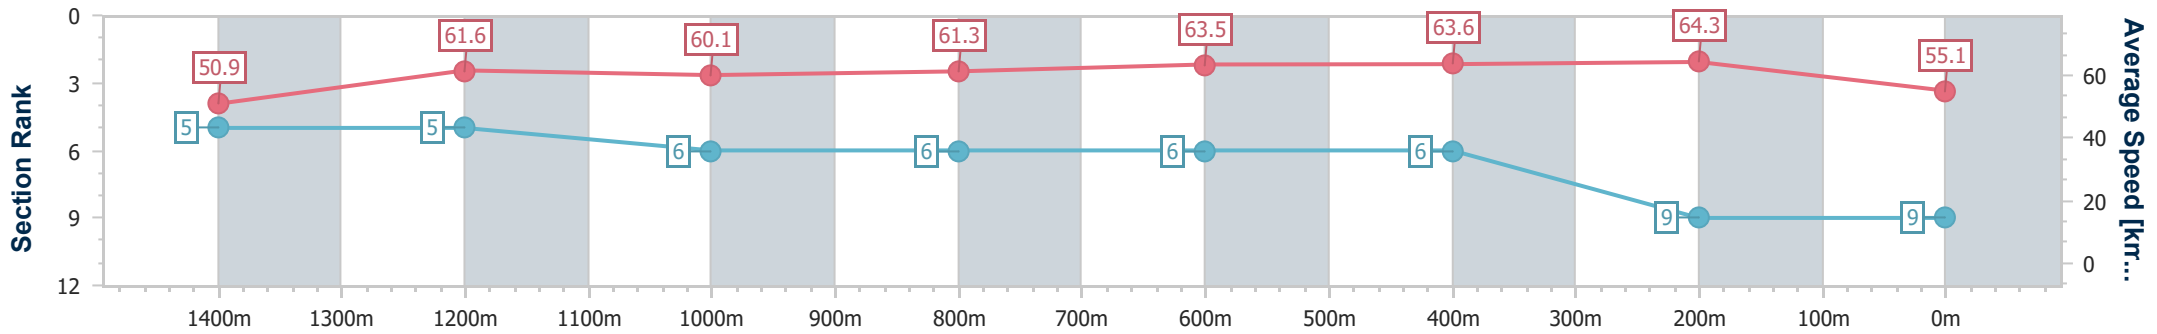

Doomben QLD Professional

Race 7: Ladbrokes Anamoe 2022 Class 6 Handicap - 1600m

26 October 2024 - 15:12

Track Rating: Good 4, Weather: Fine, Rail Position: +0.5m Entire

BRISBANE RACING CLUB

Section	Overall	1400m	1200m	1000m	800m	600m	400m	200m
Section Times	1:36.57 [9] (0:14.14)	1:22.43 [5] (0:11.63)	1:10.80 [5] (0:11.96)	0:58.84 [6] (0:11.79)	0:47.05 [6] (0:11.41)	0:35.64 [6] (0:11.40)	0:24.24 [6] (0:11.19)	0:13.05 [9] (0:13.05)
Average Speed [km/h]	50.9	61.6	60.1	61.3	63.5	63.6	64.3	55.1
Top Speed [km/h]	62.5	62.0	61.3	61.9	65.1	64.6	65.3	62.4
Avg. Dist. to Rail [m]	3.8	1.0	1.1	1.4	1.4	1.4	1.5	4.6
Avg. Stride Freq. [Hz]	2.2	2.2	2.2	2.2	2.3	2.3	2.3	2.1
Avg. Stride Length [m]	6.4	7.7	7.7	7.9	7.8	7.7	7.8	7.4

- [ ] Ranking at each section and finish
- .-.- No data available at this section
- NA No data available