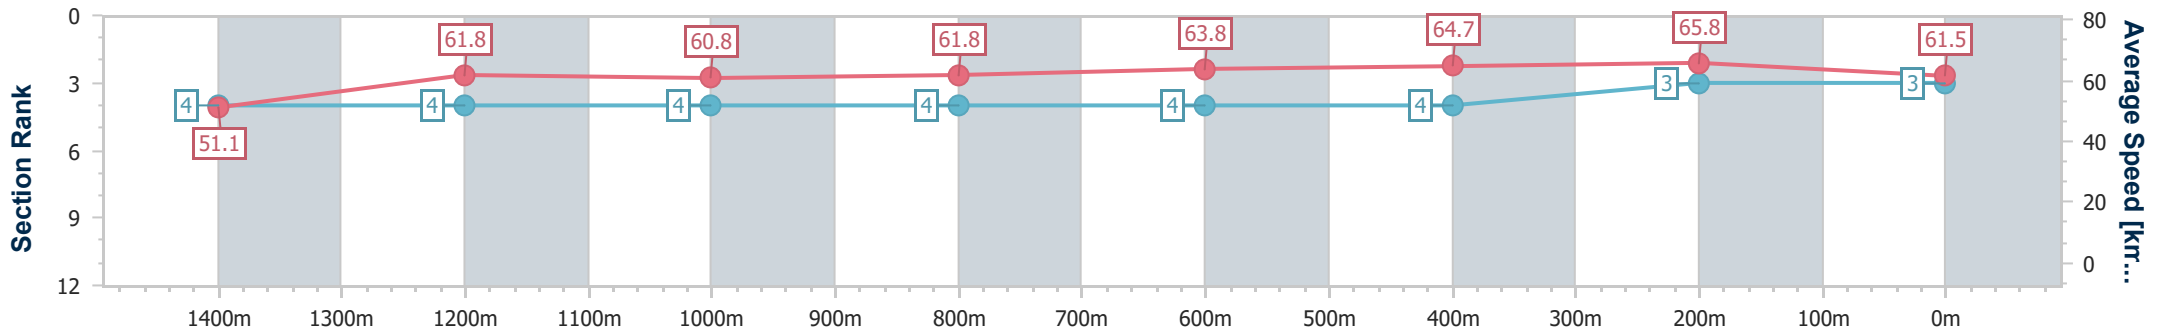

Horse/Jockey Name	It'smemario
Final Rank	3
Fastest Section Time (Section)	0:10.96 (400m)
Top Speed [km/h] (Section)	67.0 (400m)
Race State	Finished

Doomben QLD Professional
Race 7: Ladbrokes Anamoe 2022 Class 6 Handicap - 1600m
26 October 2024 - 15:12
Track Rating: Good 4, Weather: Fine, Rail Position: +0.5m Entire

BRISBANE
RACING CLUB

Section	Overall	1400m	1200m	1000m	800m	600m	400m	200m
Section Times	1:34.57 [3] (0:14.08)	1:20.49 [4] (0:11.56)	1:08.93 [4] (0:11.84)	0:57.09 [4] (0:11.69)	0:45.40 [4] (0:11.39)	0:34.01 [4] (0:11.30)	0:22.71 [4] (0:10.96)	0:11.75 [3] (0:11.75)
Average Speed [km/h]	51.1	61.8	60.8	61.8	63.8	64.7	65.8	61.5
Top Speed [km/h]	63.0	63.7	61.4	62.8	64.9	66.4	67.0	64.8
Avg. Dist. to Rail [m]	1.2	1.1	0.2	1.0	1.5	2.7	2.1	3.9
Avg. Stride Freq. [Hz]	2.3	2.3	2.3	2.3	2.3	2.4	2.4	2.3
Avg. Stride Length [m]	6.2	7.4	7.5	7.6	7.6	7.5	7.5	7.3

- [ ] Ranking at each section and finish
- -.-.- No data available at this section
- NA No data available