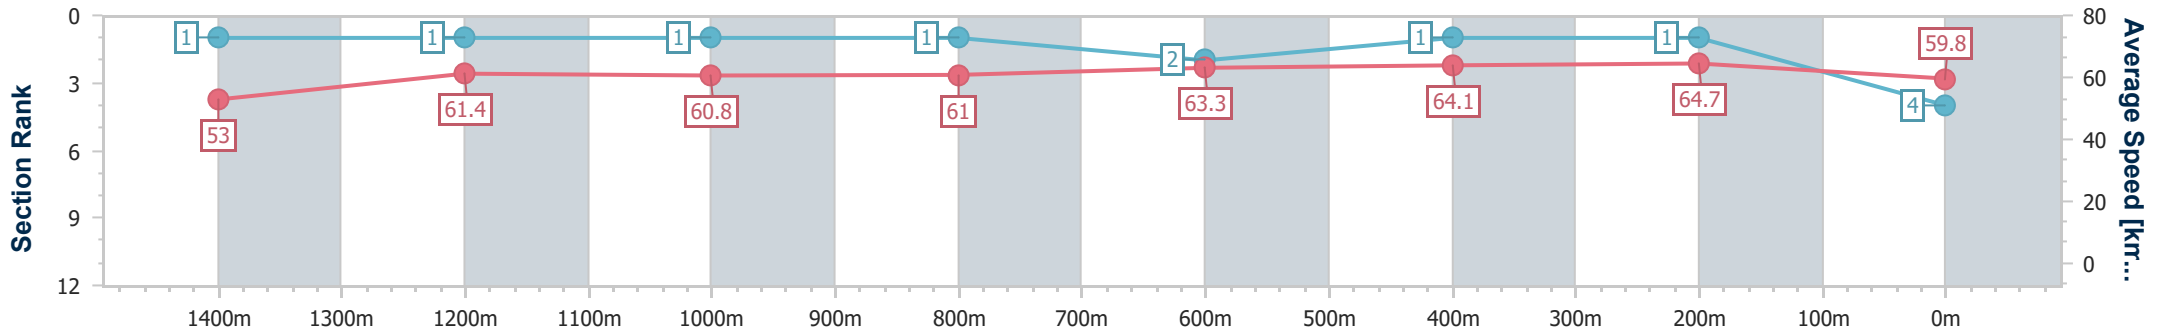

Doomben QLD Professional

Race 7: Ladbrokes Anamoe 2022 Class 6 Handicap - 1600m

26 October 2024 - 15:12

Track Rating: Good 4, Weather: Fine, Rail Position: +0.5m Entire

BRISBANE RACING CLUB

Section	Overall	1400m	1200m	1000m	800m	600m	400m	200m
Section Times	1:34.64 [4] (0:13.57)	1:21.07 [1] (0:11.67)	1:09.40 [1] (0:11.83)	0:57.57 [1] (0:11.81)	0:45.76 [1] (0:11.45)	0:34.31 [2] (0:11.21)	0:23.10 [1] (0:11.09)	0:12.01 [1] (0:12.01)
Average Speed [km/h]	53.0	61.4	60.8	61.0	63.3	64.1	64.7	59.8
Top Speed [km/h]	64.5	63.0	61.6	62.3	64.7	64.9	65.8	63.4
Avg. Dist. to Rail [m]	3.0	0.5	0.4	0.3	0.7	0.7	1.2	1.9
Avg. Stride Freq. [Hz]	2.3	2.3	2.3	2.3	2.3	2.4	2.4	2.4
Avg. Stride Length [m]	6.4	7.4	7.5	7.5	7.6	7.5	7.6	7.1

- [ ] Ranking at each section and finish
- .-.- No data available at this section
- NA No data available

Horse/Jockey Name	Lately
Final Rank	5
Fastest Section Time (Section)	0:10.99 (400m)
Top Speed [km/h] (Section)	66.4 (400m)
Race State	Finished