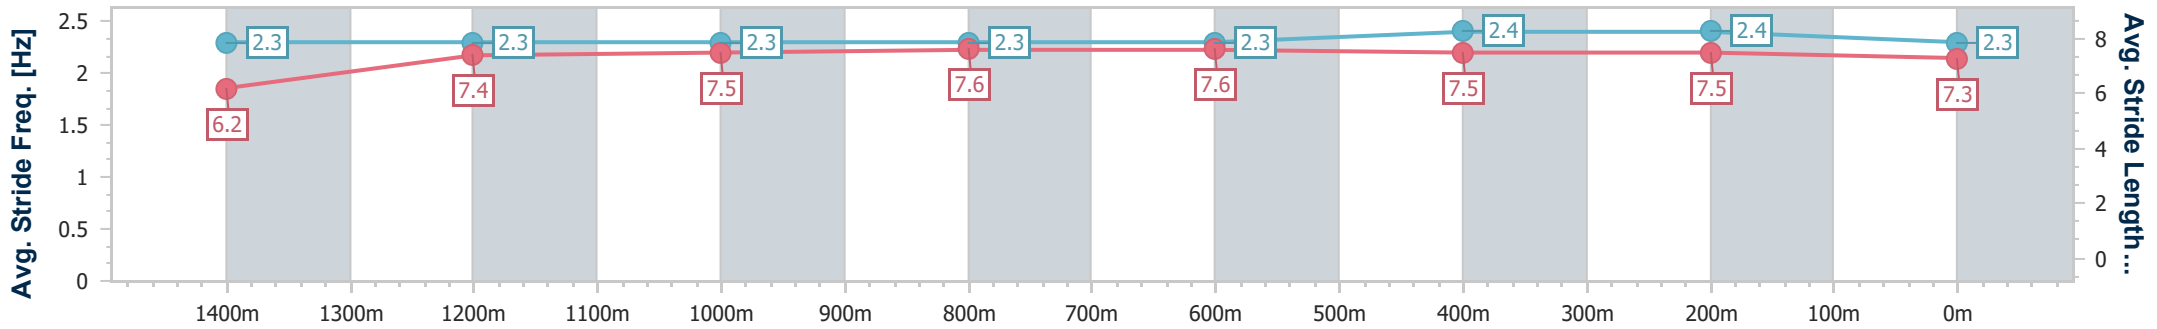

- [ ] Ranking at each section and finish
- .-.- No data available at this section
- NA No data available

Horse/Jockey Name	It'smemario
Final Rank	3
Fastest Section Time (Section)	0:10.96 (400m)
Top Speed [km/h] (Section)	67.0 (400m)
Race State	Finished

Section	Overall	1400m	1200m	1000m	800m	600m	400m	200m
Section Times	1:34.57 [3] (0:14.08)	1:20.49 [4] (0:11.56)	1:08.93 [4] (0:11.84)	0:57.09 [4] (0:11.69)	0:45.40 [4] (0:11.39)	0:34.01 [4] (0:11.30)	0:22.71 [4] (0:10.96)	0:11.75 [3] (0:11.75)
Average Speed [km/h]	51.1	61.8	60.8	61.8	63.8	64.7	65.8	61.5
Top Speed [km/h]	63.0	63.7	61.4	62.8	64.9	66.4	67.0	64.8
Avg. Dist. to Rail [m]	1.2	1.1	0.2	1.0	1.5	2.7	2.1	3.9
Avg. Stride Freq. [Hz]	2.3	2.3	2.3	2.3	2.3	2.4	2.4	2.3
Avg. Stride Length [m]	6.2	7.4	7.5	7.6	7.6	7.5	7.5	7.3