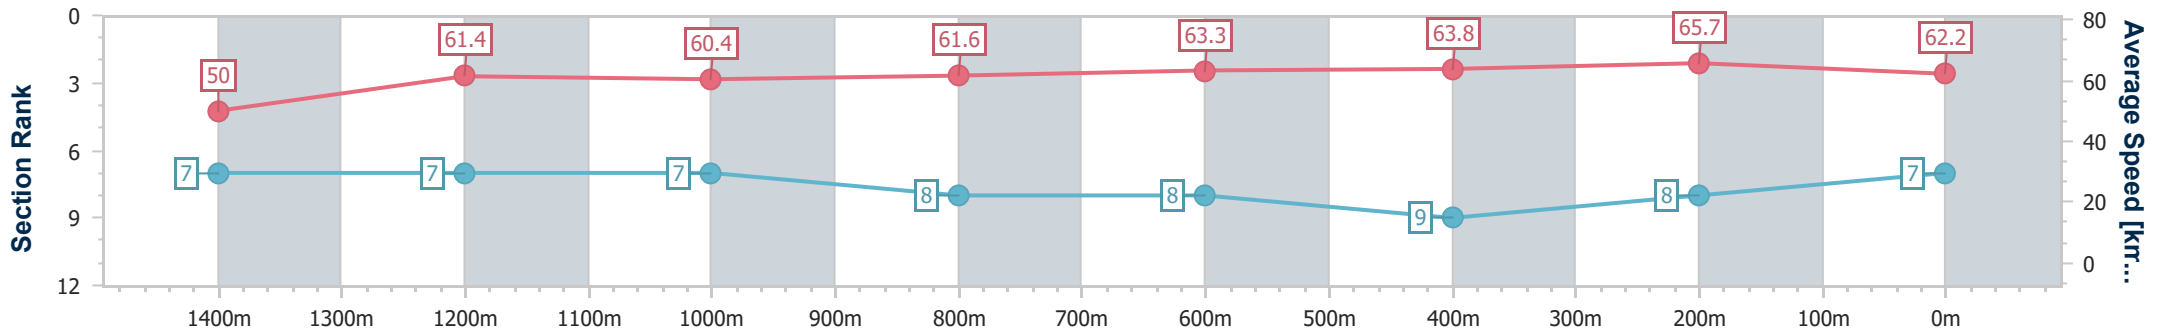

Doomben QLD Professional

Race 7: Ladbrokes Anamoe 2022 Class 6 Handicap - 1600m

26 October 2024 - 15:12

Track Rating: Good 4, Weather: Fine, Rail Position: +0.5m Entire

BRISBANE RACING CLUB

Section	Overall	1400m	1200m	1000m	800m	600m	400m	200m
Section Times	1:35.06 [7] (0:14.43)	1:20.63 [7] (0:11.71)	1:08.92 [7] (0:11.91)	0:57.01 [7] (0:11.73)	0:45.28 [8] (0:11.44)	0:33.84 [8] (0:11.26)	0:22.58 [9] (0:10.99)	0:11.59 [8]
Average Speed [km/h]	50.0	61.4	60.4	61.6	63.3	63.8	65.7	62.2
Top Speed [km/h]	62.7	63.0	61.1	62.7	65.6	65.6	67.1	64.8
Avg. Dist. to Rail [m]	1.7	0.3	0.8	1.4	1.1	0.2	2.2	4.9
Avg. Stride Freq. [Hz]	2.3	2.4	2.3	2.3	2.4	2.4	2.5	2.4
Avg. Stride Length [m]	6.1	7.1	7.1	7.3	7.3	7.4	7.4	7.2

- [ ] Ranking at each section and finish
- .-.- No data available at this section
- NA No data available

Horse/Jockey Name	Flashing Steel
Final Rank	8
Fastest Section Time (Section)	0:11.37 (600m)
Top Speed [km/h] (Section)	65.0 (800m)
Race State	Finished