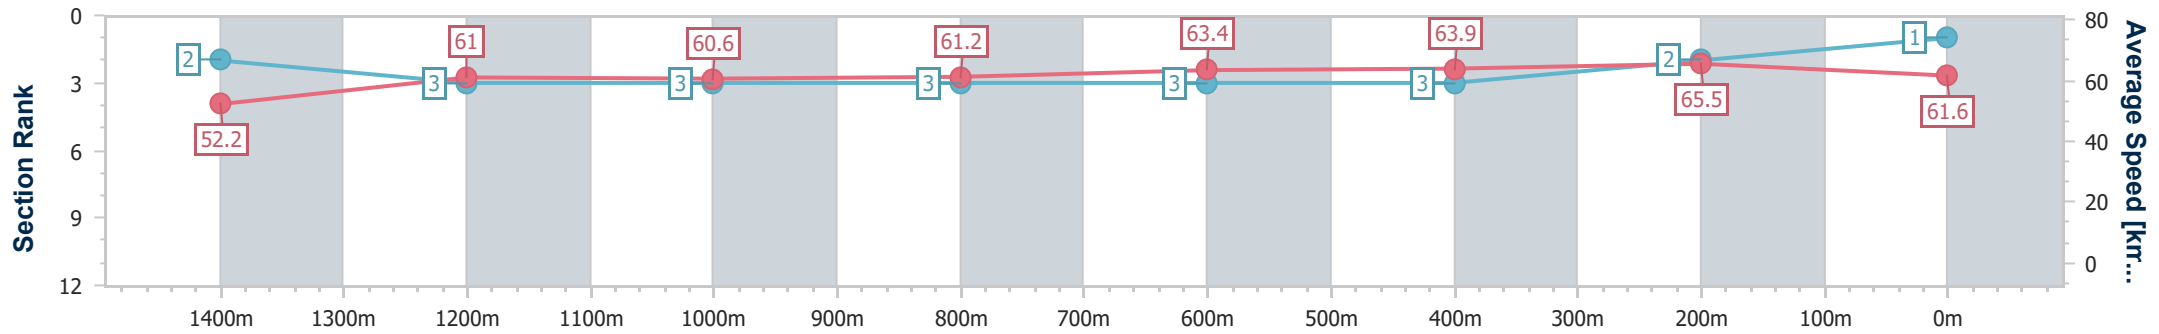

### Doomben QLD Professional

Race 7: Ladbrokes Anamoe 2022 Class 6 Handicap - 1600m

26 October 2024 - 15:12

Track Rating: Good 4, Weather: Fine, Rail Position: +0.5m Entire

BRISBANE RACING CLUB

Section	Overall	1400m	1200m	1000m	800m	600m	400m	200m
Section Times	1:34.38 [1] (0:13.79)	1:20.59 [2] (0:11.69)	1:08.90 [3] (0:11.87)	0:57.03 [3] (0:11.76)	0:45.27 [3] (0:11.38)	0:33.89 [3] (0:11.25)	0:22.64 [3] (0:10.95)	0:11.69 [2] (0:11.69)
Average Speed [km/h]	52.2	61.0	60.6	61.2	63.4	63.9	65.5	61.6
Top Speed [km/h]	63.4	62.5	61.4	62.0	64.9	65.4	66.9	64.2
Avg. Dist. to Rail [m]	0.8	1.3	0.2	0.2	0.2	0.3	1.4	3.7
Avg. Stride Freq. [Hz]	2.4	2.3	2.3	2.3	2.3	2.3	2.4	2.3
Avg. Stride Length [m]	6.0	7.3	7.3	7.5	7.5	7.6	7.5	7.3