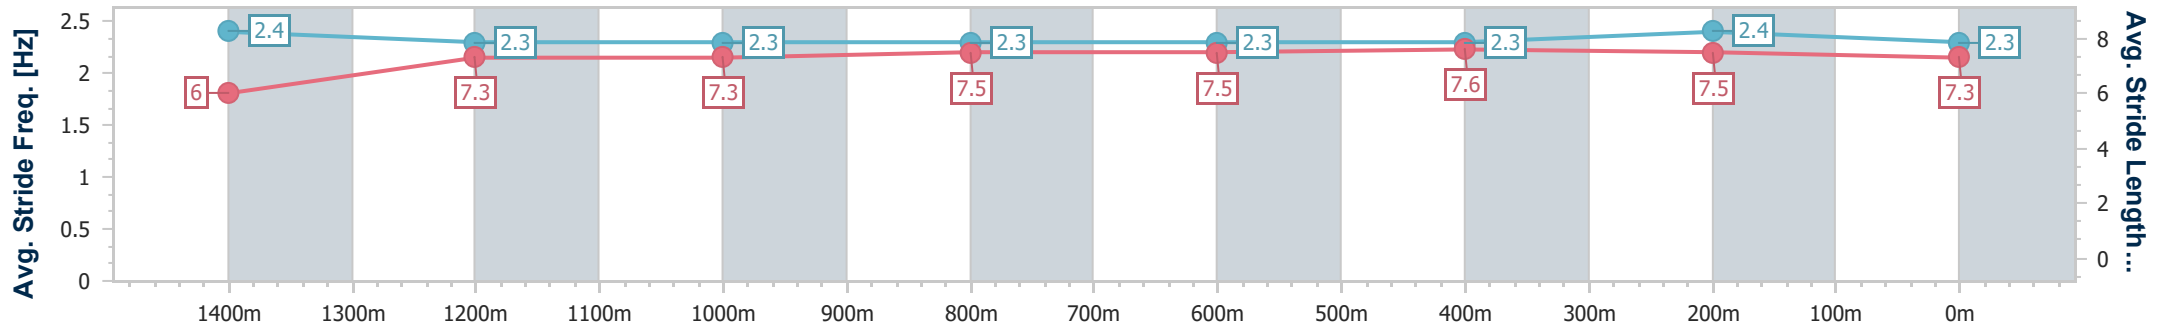

### Doomben QLD Professional

Race 7: Ladbrokes Anamoe 2022 Class 6 Handicap - 1600m

26 October 2024 - 15:12

Track Rating: Good 4, Weather: Fine, Rail Position: +0.5m Entire

BRISBANE RACING CLUB

Section	Overall	1400m	1200m	1000m	800m	600m	400m	200m
Section Times	1:34.38 [1] (0:13.79)	1:20.59 [2] (0:11.69)	1:08.90 [3] (0:11.87)	0:57.03 [3] (0:11.76)	0:45.27 [3] (0:11.38)	0:33.89 [3] (0:11.25)	0:22.64 [3] (0:10.95)	0:11.69 [2] (0:11.69)
Average Speed [km/h]	52.2	61.0	60.6	61.2	63.4	63.9	65.5	61.6
Top Speed [km/h]	63.4	62.5	61.4	62.0	64.9	65.4	66.9	64.2
Avg. Dist. to Rail [m]	0.8	1.3	0.2	0.2	0.2	0.3	1.4	3.7
Avg. Stride Freq. [Hz]	2.4	2.3	2.3	2.3	2.3	2.3	2.4	2.3
Avg. Stride Length [m]	6.0	7.3	7.3	7.5	7.5	7.6	7.5	7.3