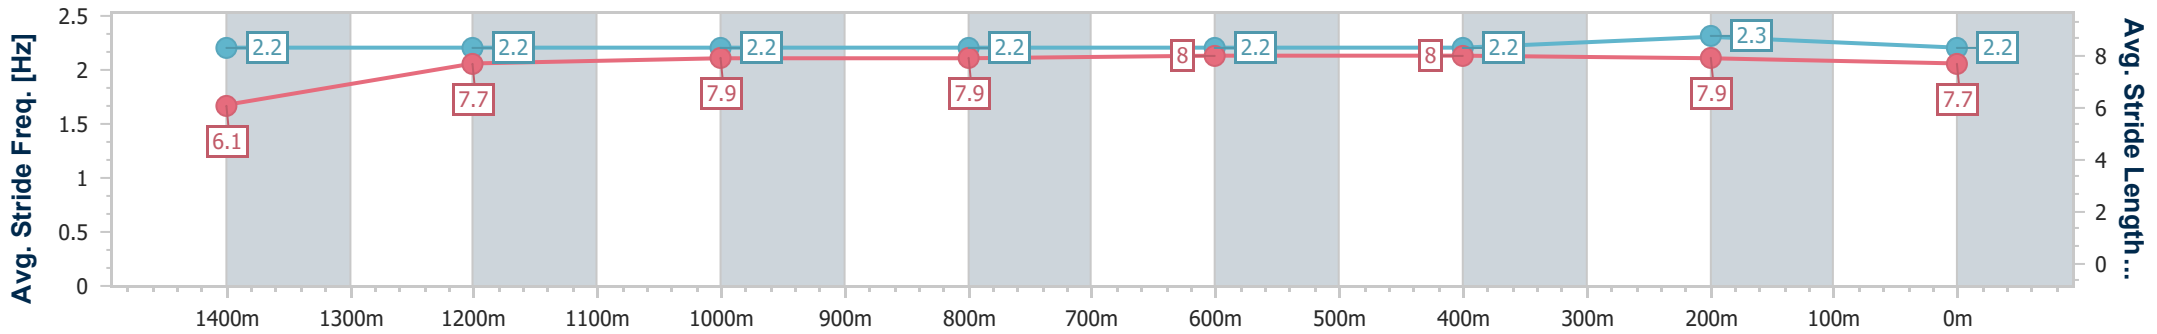

Doomben QLD Professional

Race 7: Ladbrokes Anamoe 2022 Class 6 Handicap - 1600m

26 October 2024 - 15:12

Track Rating: Good 4, Weather: Fine, Rail Position: +0.5m Entire

BRISBANE RACING CLUB

Section	Overall	1400m	1200m	1000m	800m	600m	400m	200m
Section Times	1:34.86 [5] (0:14.68)	1:20.18 [9] (0:11.60)	1:08.58 [8] (0:11.82)	0:56.76 [8] (0:11.60)	0:45.16 [7] (0:11.39)	0:33.77 [7] (0:11.25)	0:22.52 [7] (0:10.99)	0:11.53 [6] (0:11.53)
Average Speed [km/h]	48.9	61.6	61.1	61.7	63.2	63.9	65.5	62.4
Top Speed [km/h]	63.8	63.5	61.7	62.5	64.9	64.8	66.4	64.7
Avg. Dist. to Rail [m]	1.6	1.3	0.3	0.2	0.4	0.5	0.9	0.6
Avg. Stride Freq. [Hz]	2.2	2.2	2.2	2.2	2.2	2.2	2.3	2.2
Avg. Stride Length [m]	6.1	7.7	7.9	7.9	8.0	8.0	7.9	7.7