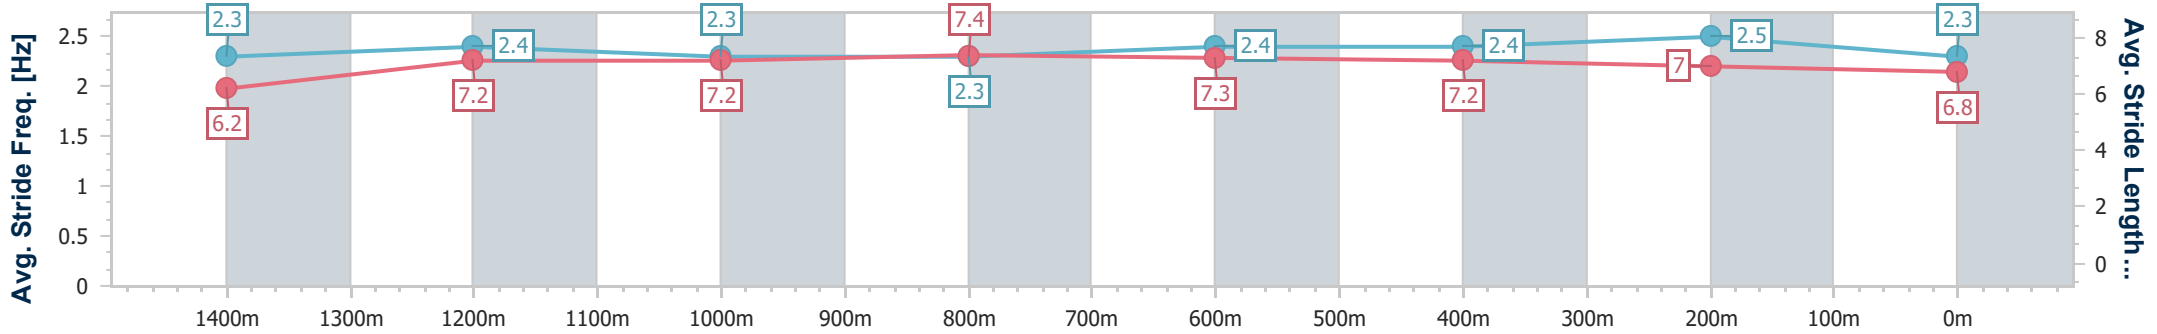

- [ ] Ranking at each section and finish
- .-.- No data available at this section
- NA No data available

Horse/Jockey Name	Flashing Steel
Final Rank	8
Fastest Section Time (Section)	0:11.37 (600m)
Top Speed [km/h] (Section)	65.0 (800m)
Race State	Finished

Doomben QLD Professional

Race 7: Ladbrokes Anamoe 2022 Class 6 Handicap - 1600m

26 October 2024 - 15:12

Track Rating: Good 4, Weather: Fine, Rail Position: +0.5m Entire

BRISBANE RACING CLUB

Section	Overall	1400m	1200m	1000m	800m	600m	400m	200m
Section Times	1:36.34 [8] (0:13.82)	1:22.52 [3] (0:11.49)	1:11.03 [2] (0:11.90)	0:59.13 [2] (0:11.69)	0:47.44 [2] (0:11.38)	0:36.06 [1] (0:11.37)	0:24.69 [2] (0:11.57)	0:13.12 [5] (0:13.12)
Average Speed [km/h]	52.2	61.7	60.5	61.8	63.7	63.4	62.1	55.0
Top Speed [km/h]	64.7	64.8	61.2	62.5	65.0	64.4	64.3	59.5
Avg. Dist. to Rail [m]	2.0	1.7	0.4	1.3	0.9	0.7	0.8	1.9
Avg. Stride Freq. [Hz]	2.3	2.4	2.3	2.3	2.4	2.4	2.5	2.3
Avg. Stride Length [m]	6.2	7.2	7.2	7.4	7.3	7.2	7.0	6.8