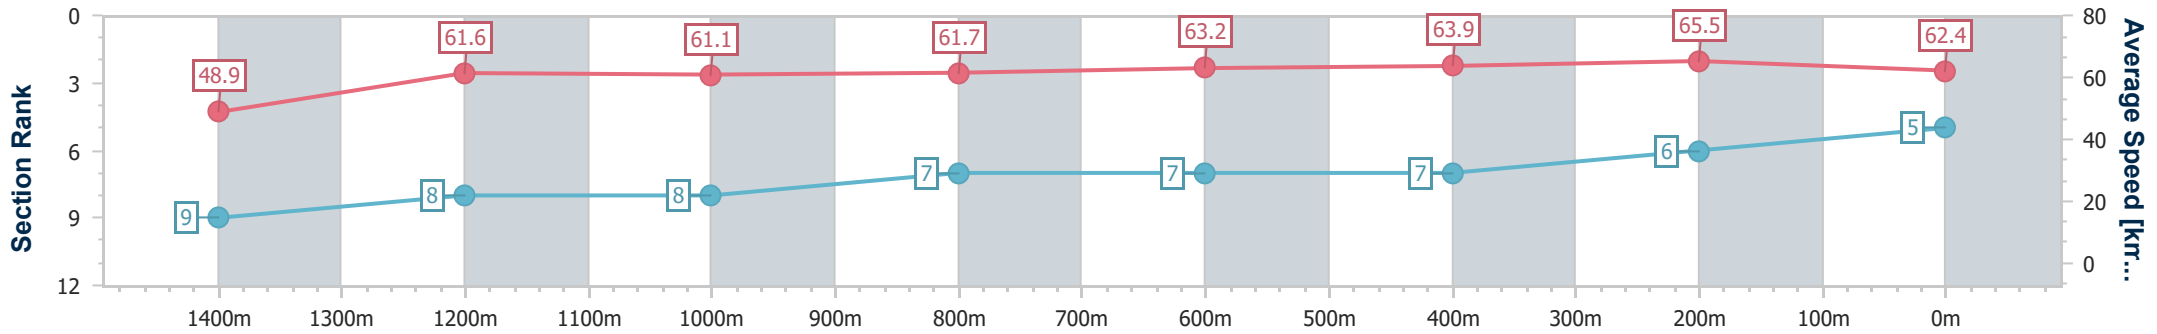

Doomben QLD Professional

Race 7: Ladbrokes Anamoe 2022 Class 6 Handicap - 1600m

26 October 2024 - 15:12

Track Rating: Good 4, Weather: Fine, Rail Position: +0.5m Entire

BRISBANE RACING CLUB

Section	Overall	1400m	1200m	1000m	800m	600m	400m	200m
Section Times	1:34.86 [5] (0:14.68)	1:20.18 [9] (0:11.60)	1:08.58 [8] (0:11.82)	0:56.76 [8] (0:11.60)	0:45.16 [7] (0:11.39)	0:33.77 [7] (0:11.25)	0:22.52 [7] (0:10.99)	0:11.53 [6] (0:11.53)
Average Speed [km/h]	48.9	61.6	61.1	61.7	63.2	63.9	65.5	62.4
Top Speed [km/h]	63.8	63.5	61.7	62.5	64.9	64.8	66.4	64.7
Avg. Dist. to Rail [m]	1.6	1.3	0.3	0.2	0.4	0.5	0.9	0.6
Avg. Stride Freq. [Hz]	2.2	2.2	2.2	2.2	2.2	2.2	2.3	2.2
Avg. Stride Length [m]	6.1	7.7	7.9	7.9	8.0	8.0	7.9	7.7