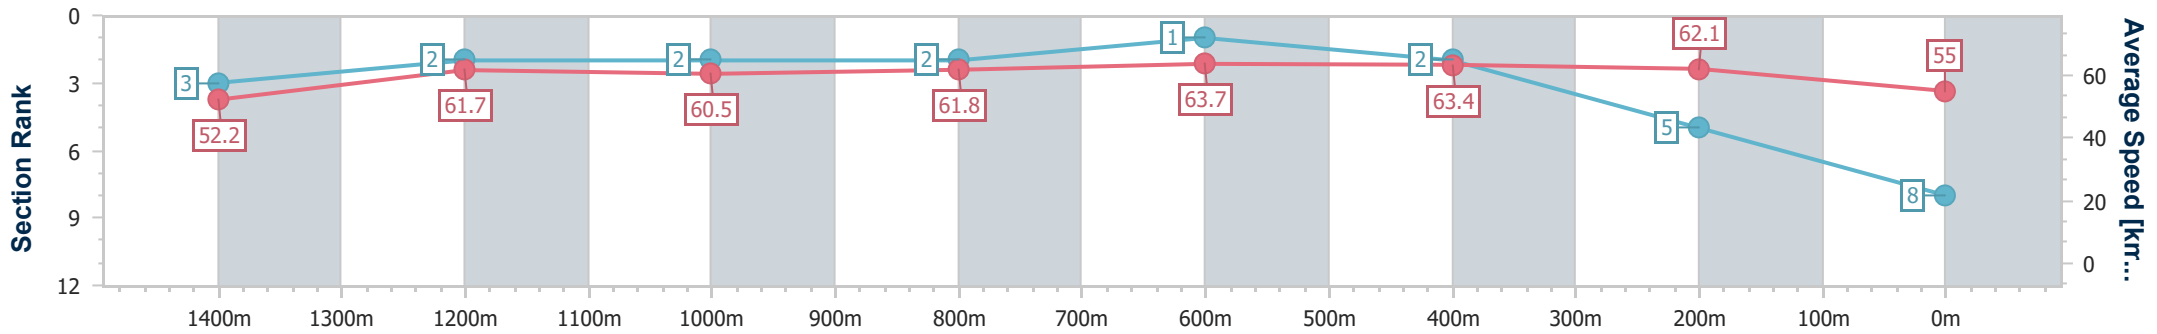

- [ ] Ranking at each section and finish
- .-.- No data available at this section
- NA No data available

Horse/Jockey Name	Flashing Steel
Final Rank	8
Fastest Section Time (Section)	0:11.37 (600m)
Top Speed [km/h] (Section)	65.0 (800m)
Race State	Finished

Doomben QLD Professional

Race 7: Ladbrokes Anamoe 2022 Class 6 Handicap - 1600m

26 October 2024 - 15:12

Track Rating: Good 4, Weather: Fine, Rail Position: +0.5m Entire

BRISBANE RACING CLUB

Section	Overall	1400m	1200m	1000m	800m	600m	400m	200m
Section Times	1:36.34 [8] (0:13.82)	1:22.52 [3] (0:11.49)	1:11.03 [2] (0:11.90)	0:59.13 [2] (0:11.69)	0:47.44 [2] (0:11.38)	0:36.06 [1] (0:11.37)	0:24.69 [2] (0:11.57)	0:13.12 [5] (0:13.12)
Average Speed [km/h]	52.2	61.7	60.5	61.8	63.7	63.4	62.1	55.0
Top Speed [km/h]	64.7	64.8	61.2	62.5	65.0	64.4	64.3	59.5
Avg. Dist. to Rail [m]	2.0	1.7	0.4	1.3	0.9	0.7	0.8	1.9
Avg. Stride Freq. [Hz]	2.3	2.4	2.3	2.3	2.4	2.4	2.5	2.3
Avg. Stride Length [m]	6.2	7.2	7.2	7.4	7.3	7.2	7.0	6.8