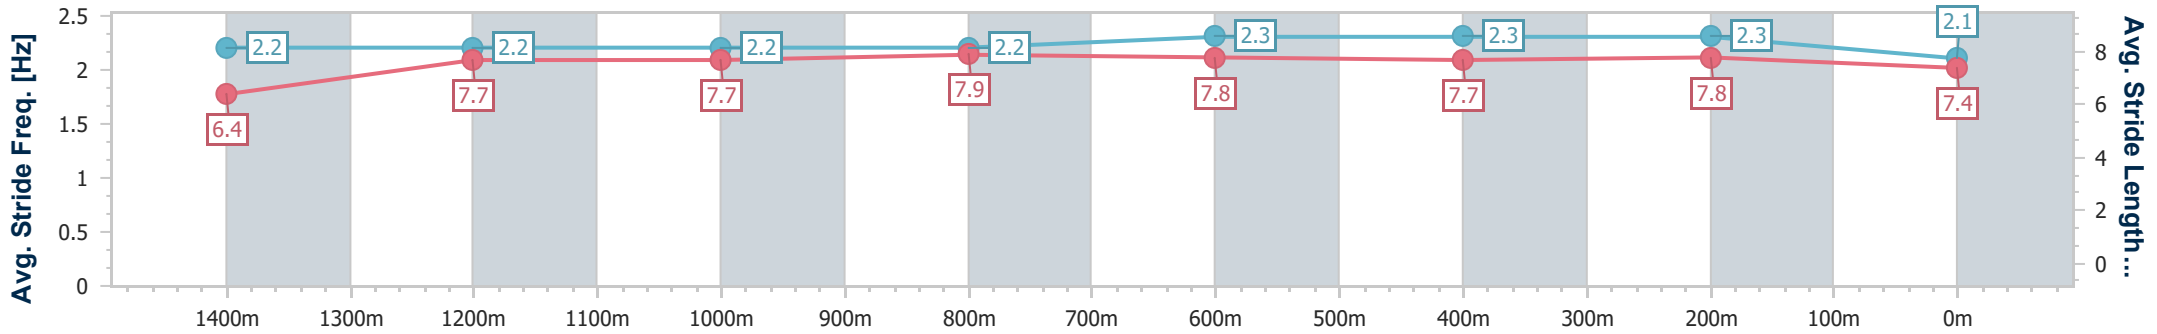

Doomben QLD Professional

Race 7: Ladbrokes Anamoe 2022 Class 6 Handicap - 1600m

26 October 2024 - 15:12

Track Rating: Good 4, Weather: Fine, Rail Position: +0.5m Entire

BRISBANE RACING CLUB

Section	Overall	1400m	1200m	1000m	800m	600m	400m	200m
Section Times	1:36.57 [9] (0:14.14)	1:22.43 [5] (0:11.63)	1:10.80 [5] (0:11.96)	0:58.84 [6] (0:11.79)	0:47.05 [6] (0:11.41)	0:35.64 [6] (0:11.40)	0:24.24 [6] (0:11.19)	0:13.05 [9] (0:13.05)
Average Speed [km/h]	50.9	61.6	60.1	61.3	63.5	63.6	64.3	55.1
Top Speed [km/h]	62.5	62.0	61.3	61.9	65.1	64.6	65.3	62.4
Avg. Dist. to Rail [m]	3.8	1.0	1.1	1.4	1.4	1.4	1.5	4.6
Avg. Stride Freq. [Hz]	2.2	2.2	2.2	2.2	2.3	2.3	2.3	2.1
Avg. Stride Length [m]	6.4	7.7	7.7	7.9	7.8	7.7	7.8	7.4

- [ ] Ranking at each section and finish
- .-.- No data available at this section
- NA No data available