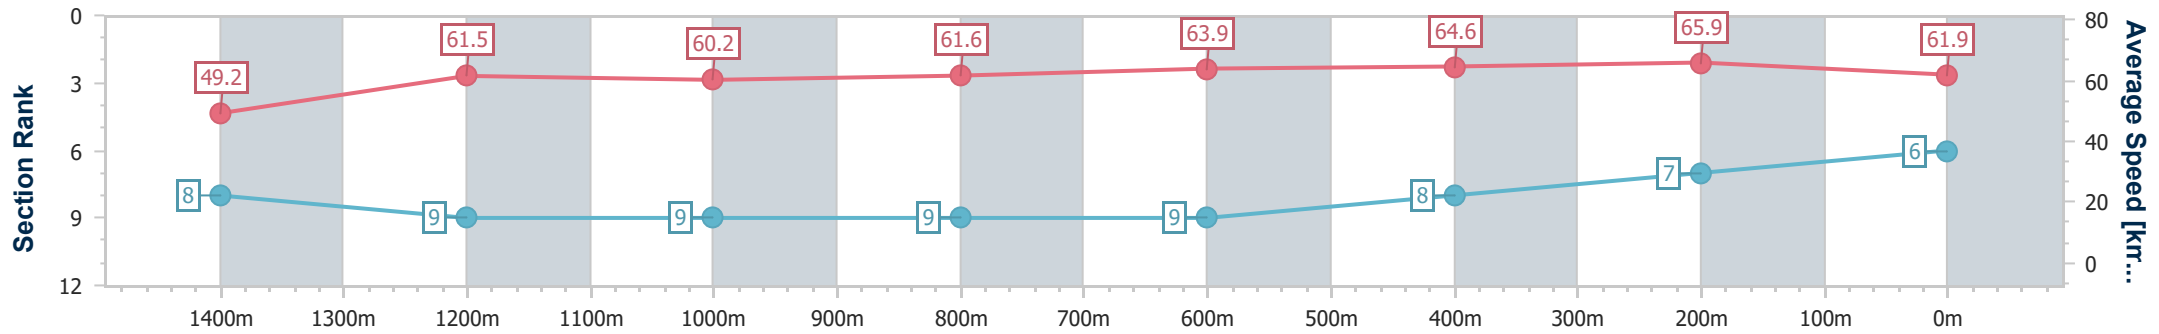

Horse/Jockey Name	The Hungarian
Final Rank	6
Fastest Section Time (Section)	0:10.94 (400m)
Top Speed [km/h] (Section)	67.1 (400m)
Race State	Finished

Doomben QLD Professional
Race 7: Ladbrokes Anamoe 2022 Class 6 Handicap - 1600m
26 October 2024 - 15:12
Track Rating: Good 4, Weather: Fine, Rail Position: +0.5m Entire

BRISBANE
RACING CLUB

Section	Overall	1400m	1200m	1000m	800m	600m	400m	200m
Section Times	1:35.04 [6] (0:14.66)	1:20.38 [8] (0:11.78)	1:08.60 [9] (0:11.93)	0:56.67 [9] (0:11.70)	0:44.97 [9] (0:11.25)	0:33.72 [9] (0:11.13)	0:22.59 [8] (0:10.94)	0:11.65 [7] (0:11.65)
Average Speed [km/h]	49.2	61.5	60.2	61.6	63.9	64.6	65.9	61.9
Top Speed [km/h]	61.7	62.9	61.2	63.5	65.7	65.8	67.1	64.4
Avg. Dist. to Rail [m]	3.5	0.6	1.0	0.4	0.3	0.3	0.8	2.2
Avg. Stride Freq. [Hz]	2.2	2.2	2.2	2.2	2.2	2.2	2.3	2.2
Avg. Stride Length [m]	6.2	7.7	7.7	7.9	8.0	8.0	7.9	7.7

- [ ] Ranking at each section and finish
- -.-.- No data available at this section
- NA No data available