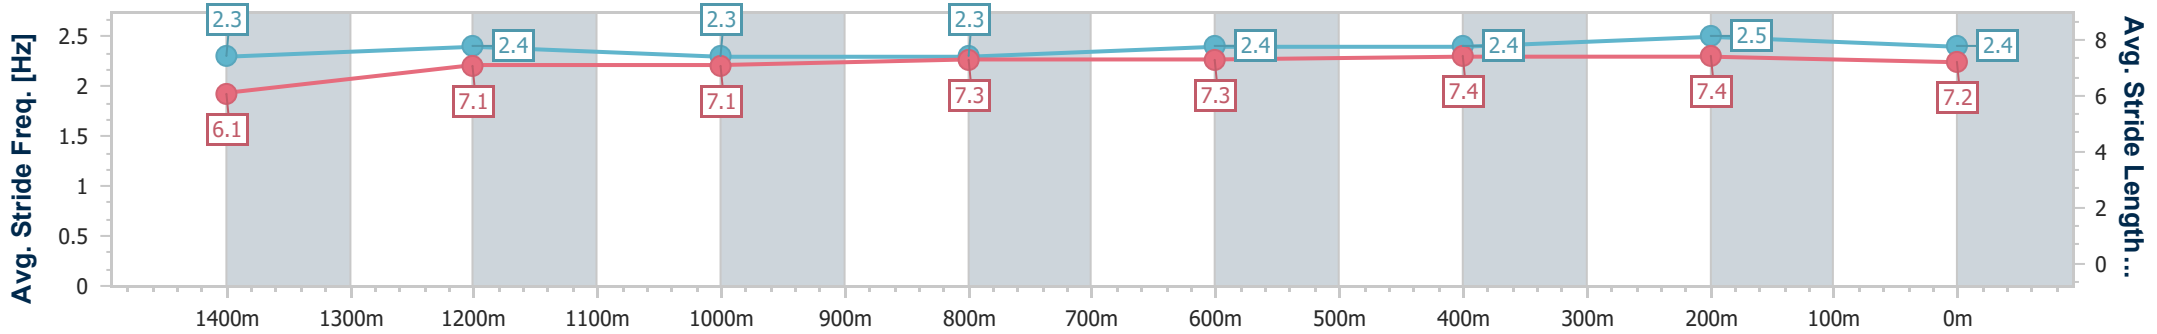

Doomben QLD Professional

Race 7: Ladbrokes Anamoe 2022 Class 6 Handicap - 1600m

26 October 2024 - 15:12

Track Rating: Good 4, Weather: Fine, Rail Position: +0.5m Entire

BRISBANE RACING CLUB

Section	Overall	1400m	1200m	1000m	800m	600m	400m	200m
Section Times	1:35.06 [7] (0:14.43)	1:20.63 [7] (0:11.71)	1:08.92 [7] (0:11.91)	0:57.01 [7] (0:11.73)	0:45.28 [8] (0:11.44)	0:33.84 [8] (0:11.26)	0:22.58 [9] (0:10.99)	0:11.59 [8]
Average Speed [km/h]	50.0	61.4	60.4	61.6	63.3	63.8	65.7	62.2
Top Speed [km/h]	62.7	63.0	61.1	62.7	65.6	65.6	67.1	64.8
Avg. Dist. to Rail [m]	1.7	0.3	0.8	1.4	1.1	0.2	2.2	4.9
Avg. Stride Freq. [Hz]	2.3	2.4	2.3	2.3	2.4	2.4	2.5	2.4
Avg. Stride Length [m]	6.1	7.1	7.1	7.3	7.3	7.4	7.4	7.2

- [ ] Ranking at each section and finish
- .-.- No data available at this section
- NA No data available

Horse/Jockey Name	Flashing Steel
Final Rank	8
Fastest Section Time (Section)	0:11.37 (600m)
Top Speed [km/h] (Section)	65.0 (800m)
Race State	Finished