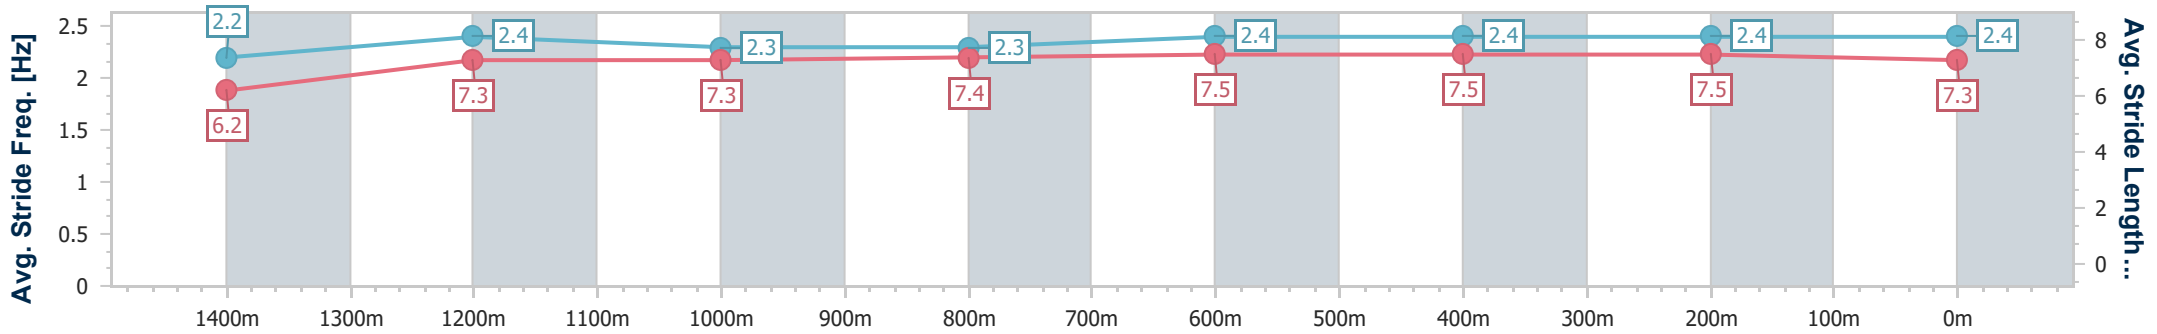

Doomben QLD Professional

Race 7: Ladbrokes Anamoe 2022 Class 6 Handicap - 1600m

26 October 2024 - 15:12

Track Rating: Good 4, Weather: Fine, Rail Position: +0.5m Entire

BRISBANE RACING CLUB

Section	Overall	1400m	1200m	1000m	800m	600m	400m	200m
Section Times	1:34.46 [2] (0:14.35)	1:20.11 [6] (0:11.57)	1:08.54 [6] (0:11.79)	0:56.75 [5] (0:11.70)	0:45.05 [5] (0:11.37)	0:33.68 [5] (0:11.17)	0:22.51 [5] (0:11.15)	0:11.36 [4] (0:11.36)
Average Speed [km/h]	50.1	61.6	61.1	61.3	63.4	64.2	64.5	63.5
Top Speed [km/h]	63.2	62.9	61.5	63.1	64.3	66.6	66.1	64.7
Avg. Dist. to Rail [m]	1.1	1.3	0.6	0.4	0.4	0.4	1.5	6.4
Avg. Stride Freq. [Hz]	2.2	2.4	2.3	2.3	2.4	2.4	2.4	2.4
Avg. Stride Length [m]	6.2	7.3	7.3	7.4	7.5	7.5	7.5	7.3