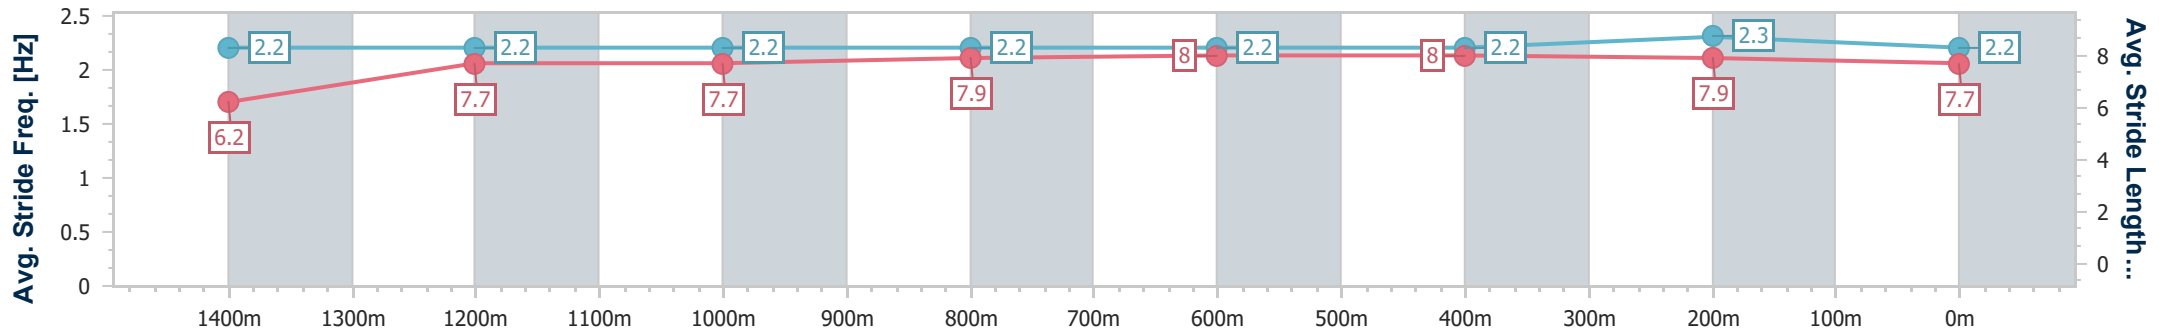

Doomben QLD Professional

Race 7: Ladbrokes Anamoe 2022 Class 6 Handicap - 1600m

26 October 2024 - 15:12

Track Rating: Good 4, Weather: Fine, Rail Position: +0.5m Entire

BRISBANE RACING CLUB

Section	Overall	1400m	1200m	1000m	800m	600m	400m	200m
Section Times	1:34.86 [5] (0:14.68)	1:20.18 [9] (0:11.60)	1:08.58 [8] (0:11.82)	0:56.76 [8] (0:11.60)	0:45.16 [7] (0:11.39)	0:33.77 [7] (0:11.25)	0:22.52 [7] (0:10.99)	0:11.53 [6] (0:11.53)
Average Speed [km/h]	48.9	61.6	61.1	61.7	63.2	63.9	65.5	62.4
Top Speed [km/h]	63.8	63.5	61.7	62.5	64.9	64.8	66.4	64.7
Avg. Dist. to Rail [m]	1.6	1.3	0.3	0.2	0.4	0.5	0.9	0.6
Avg. Stride Freq. [Hz]	2.2	2.2	2.2	2.2	2.2	2.2	2.3	2.2
Avg. Stride Length [m]	6.1	7.7	7.9	7.9	8.0	8.0	7.9	7.7

- [ ] Ranking at each section and finish
- .-.- No data available at this section
- NA No data available

Horse/Jockey Name	The Hungarian
Final Rank	6
Fastest Section Time (Section)	0:10.94 (400m)
Top Speed [km/h] (Section)	67.1 (400m)
Race State	Finished

Section	Overall	1400m	1200m	1000m	800m	600m	400m	200m
Section Times	1:35.04 [6] (0:14.66)	1:20.38 [8] (0:11.78)	1:08.60 [9] (0:11.93)	0:56.67 [9] (0:11.70)	0:44.97 [9] (0:11.25)	0:33.72 [9] (0:11.13)	0:22.59 [8] (0:10.94)	0:11.65 [7] (0:11.65)
Average Speed [km/h]	49.2	61.5	60.2	61.6	63.9	64.6	65.9	61.9
Top Speed [km/h]	61.7	62.9	61.2	63.5	65.7	65.8	67.1	64.4
Avg. Dist. to Rail [m]	3.5	0.6	1.0	0.4	0.3	0.3	0.8	2.2
Avg. Stride Freq. [Hz]	2.2	2.2	2.2	2.2	2.2	2.2	2.3	2.2
Avg. Stride Length [m]	6.2	7.7	7.7	7.9	8.0	8.0	7.9	7.7