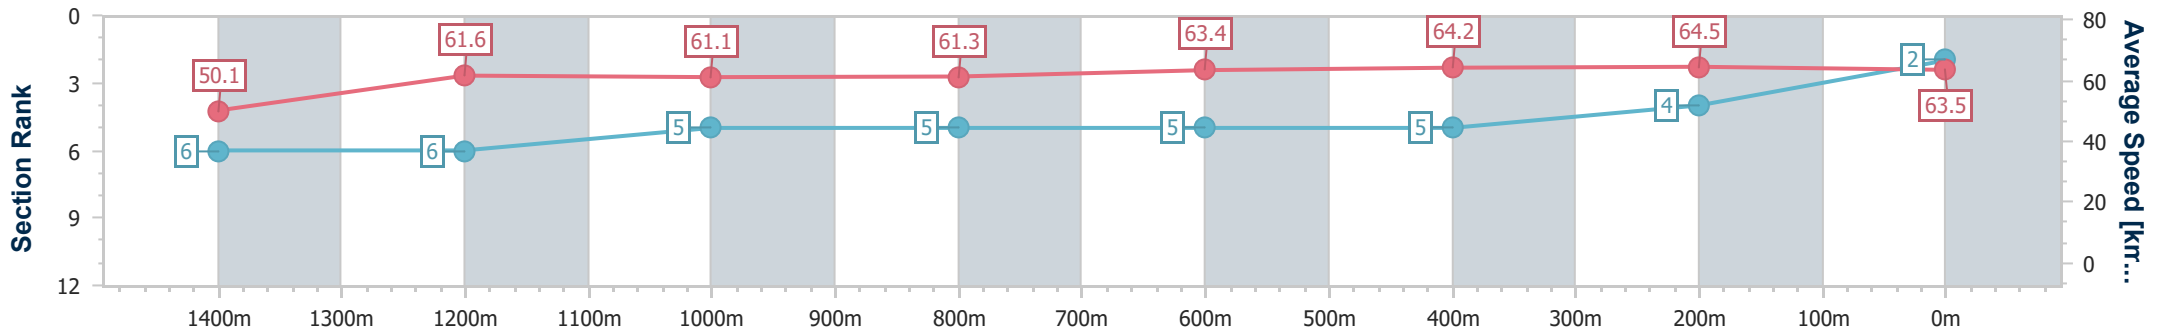

Doomben QLD Professional

Race 7: Ladbrokes Anamoe 2022 Class 6 Handicap - 1600m

26 October 2024 - 15:12

Track Rating: Good 4, Weather: Fine, Rail Position: +0.5m Entire

BRISBANE RACING CLUB

Section	Overall	1400m	1200m	1000m	800m	600m	400m	200m
Section Times	1:34.46 [2] (0:14.35)	1:20.11 [6] (0:11.57)	1:08.54 [6] (0:11.79)	0:56.75 [5] (0:11.70)	0:45.05 [5] (0:11.37)	0:33.68 [5] (0:11.17)	0:22.51 [5] (0:11.15)	0:11.36 [4] (0:11.36)
Average Speed [km/h]	50.1	61.6	61.1	61.3	63.4	64.2	64.5	63.5
Top Speed [km/h]	63.2	62.9	61.5	63.1	64.3	66.6	66.1	64.7
Avg. Dist. to Rail [m]	1.1	1.3	0.6	0.4	0.4	0.4	1.5	6.4
Avg. Stride Freq. [Hz]	2.2	2.4	2.3	2.3	2.4	2.4	2.4	2.4
Avg. Stride Length [m]	6.2	7.3	7.3	7.4	7.5	7.5	7.5	7.3