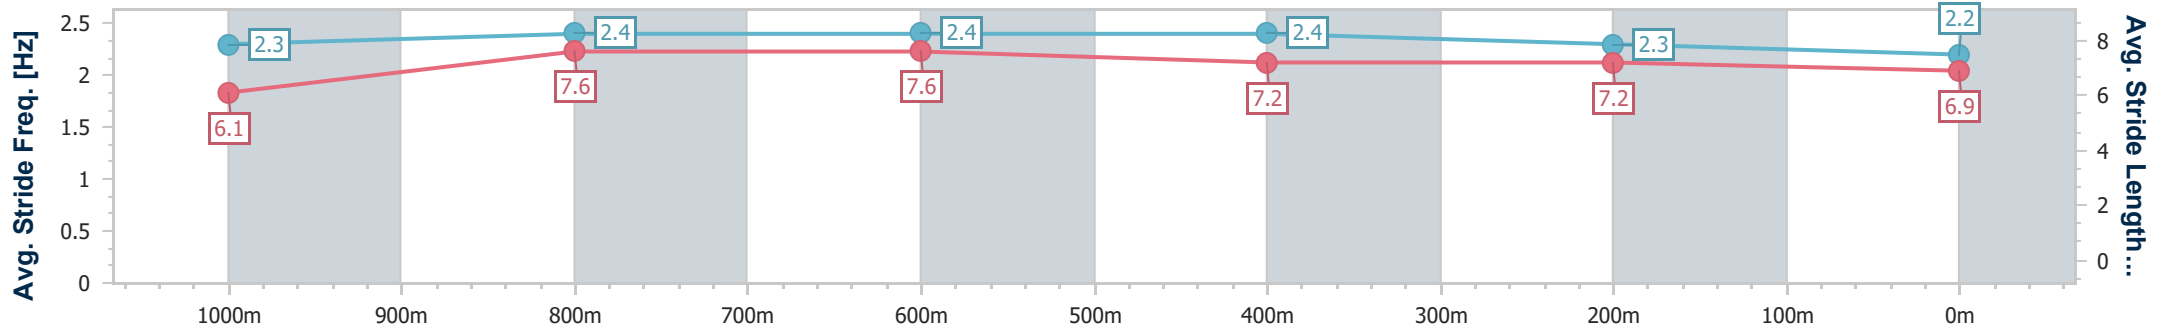

- [ ] Ranking at each section and finish
- .-.- No data available at this section
- NA No data available

Horse/Jockey Name	Fivelineditty
Final Rank	10
Fastest Section Time (Section)	0:10.98 (800m)
Top Speed [km/h] (Section)	67.1 (800m)
Race State	Finished

### Townsville QLD Professional

Race 2: Townsville Mater Emergency Maiden Handicap - 1200m

26 October 2024 - 14:32

Track Rating: Good 4, Weather: Fine, Rail Position: True

Section	Overall	1000m	800m	600m	400m	200m
Section Times	1:13.11 [10] (0:14.33)	0:58.78 [9] (0:11.04)	0:47.74 [10] (0:10.98)	0:36.76 [8] (0:11.64)	0:25.12 [9] (0:12.09)	0:13.03 [10] (0:13.03)
Average Speed [km/h]	50.3	65.1	65.7	62.4	60.0	55.4
Top Speed [km/h]	64.7	66.6	67.1	64.4	61.0	58.5
Avg. Dist. to Rail [m]	2.5	0.3	0.5	2.0	4.2	6.1
Avg. Stride Freq. [Hz]	2.3	2.4	2.4	2.4	2.3	2.2
Avg. Stride Length [m]	6.1	7.6	7.6	7.2	7.2	6.9

- [ ] Ranking at each section and finish
- .-.- No data available at this section
- NA No data available