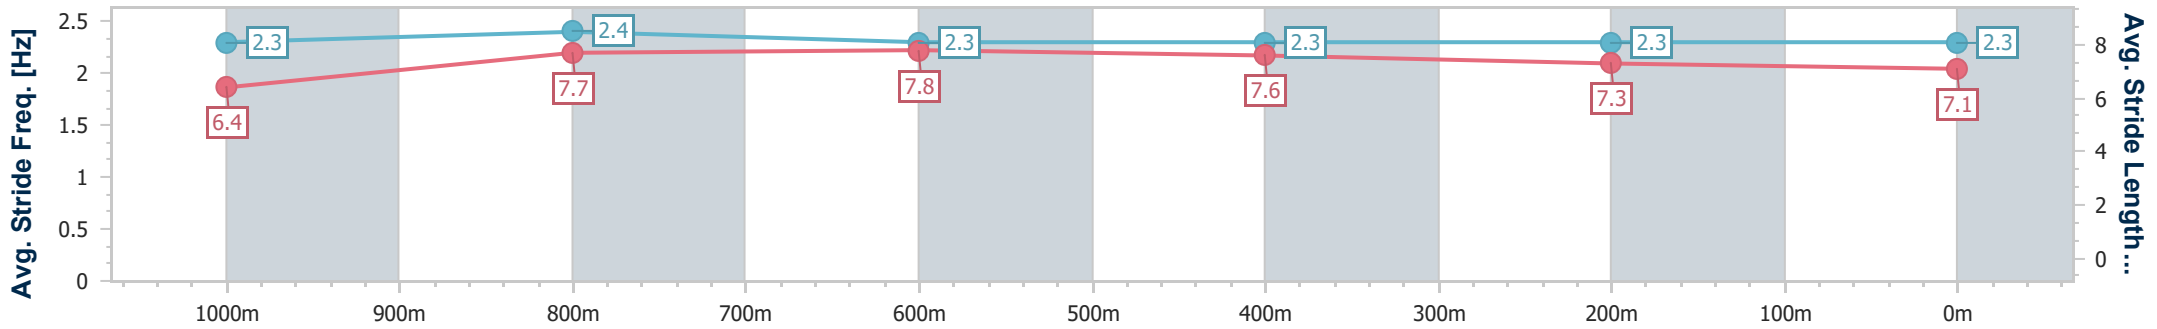

Horse/Jockey Name	Arturetta
Final Rank	6
Fastest Section Time (Section)	0:11.02 (1000m)
Top Speed [km/h] (Section)	67.4 (1000m)
Race State	Finished

Townsville QLD Professional
Race 2: Townsville Mater Emergency Maiden Handicap - 1200m
26 October 2024 - 14:32
Track Rating: Good 4, Weather: Fine, Rail Position: True

Section	Overall	1000m	800m	600m	400m	200m
Section Times	1:11.91 [6] (0:14.02)	0:57.89 [4] (0:11.02)	0:46.87 [7] (0:11.07)	0:35.80 [7] (0:11.51)	0:24.29 [6] (0:11.91)	0:12.38 [5] (0:12.38)
Average Speed [km/h]	51.6	66.0	65.7	63.9	61.2	58.2
Top Speed [km/h]	66.4	67.4	66.9	67.4	62.5	61.0
Avg. Dist. to Rail [m]	8.8	2.1	1.9	4.3	7.7	7.2
Avg. Stride Freq. [Hz]	2.3	2.4	2.3	2.3	2.3	2.3
Avg. Stride Length [m]	6.4	7.7	7.8	7.6	7.3	7.1

- [ ] Ranking at each section and finish
- -.-.- No data available at this section
- NA No data available