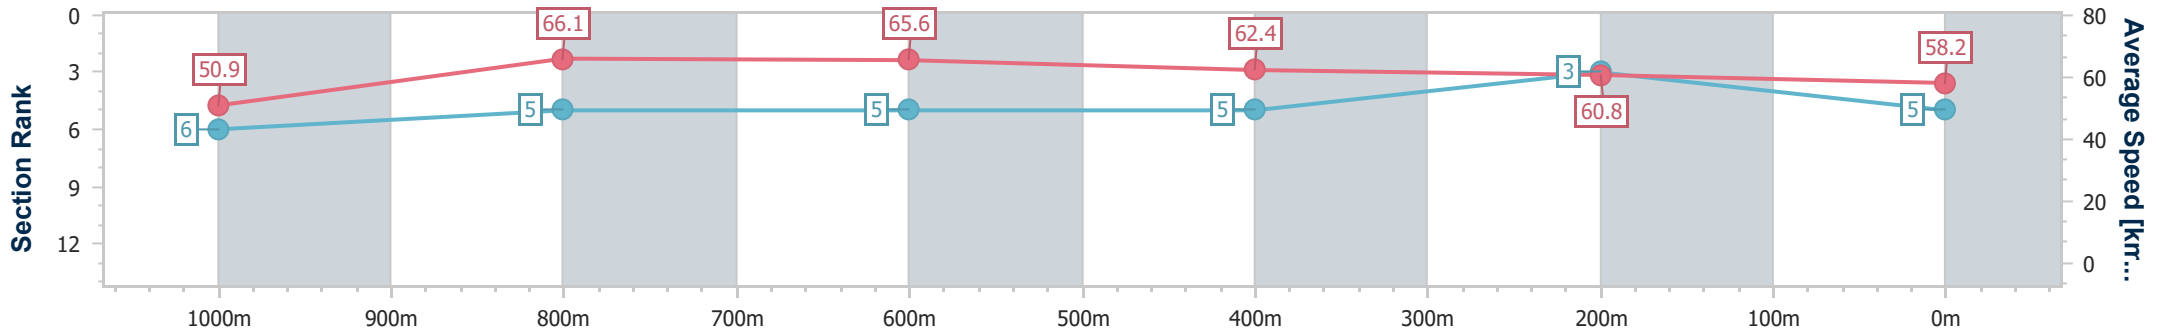

Horse/Jockey Name	Faith Over Fear
Final Rank	5
Fastest Section Time (Section)	0:10.85 (1000m)
Top Speed [km/h] (Section)	67.2 (1000m)
Race State	Finished

Townsville QLD Professional
Race 2: Townsville Mater Emergency Maiden Handicap - 1200m
26 October 2024 - 14:32
Track Rating: Good 4, Weather: Fine, Rail Position: True

Section	Overall	1000m	800m	600m	400m	200m
Section Times	1:11.88 [5] (0:14.17)	0:57.71 [6] (0:10.85)	0:46.86 [5] (0:10.94)	0:35.92 [5] (0:11.64)	0:24.28 [5] (0:11.92)	0:12.36 [3] (0:12.36)
Average Speed [km/h]	50.9	66.1	65.6	62.4	60.8	58.2
Top Speed [km/h]	64.8	67.2	66.9	64.4	61.6	59.8
Avg. Dist. to Rail [m]	2.7	0.7	0.9	1.8	4.1	4.0
Avg. Stride Freq. [Hz]	2.5	2.6	2.5	2.4	2.4	2.3
Avg. Stride Length [m]	5.7	7.1	7.3	7.2	7.1	7.0

- [ ] Ranking at each section and finish
- -.-.- No data available at this section
- NA No data available