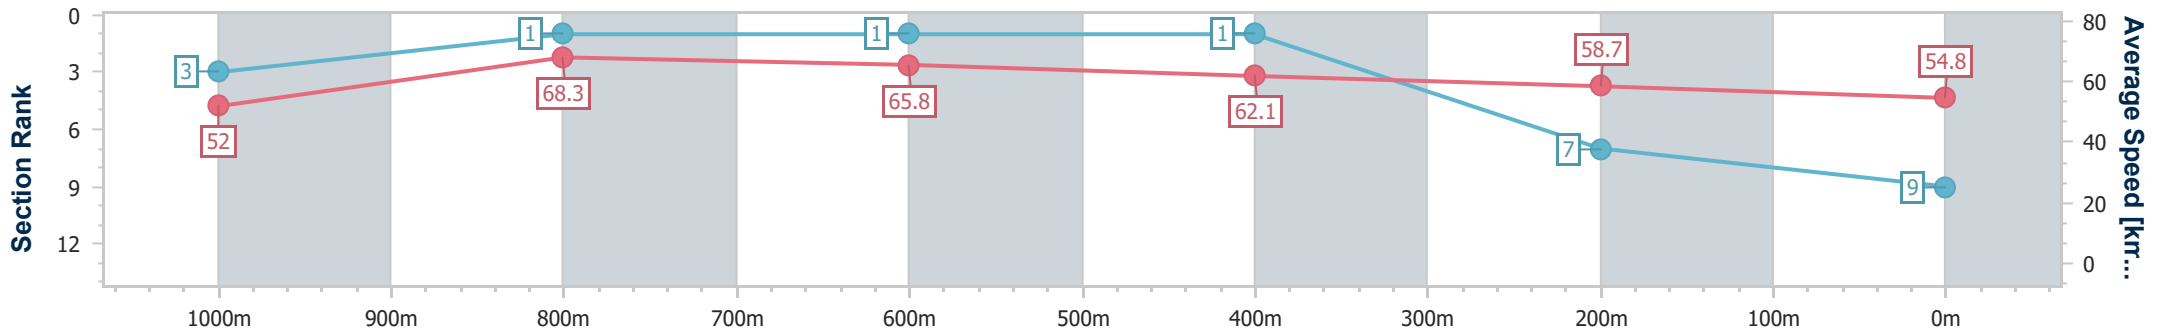

Townsville QLD Professional

Race 2: Townsville Mater Emergency Maiden Handicap - 1200m

26 October 2024 - 14:32

Track Rating: Good 4, Weather: Fine, Rail Position: True

Section	Overall	1000m	800m	600m	400m	200m
Section Times	1:12.73 [9] (0:13.89)	0:58.84 [3] (0:10.71)	0:48.13 [1] (0:10.96)	0:37.17 [1] (0:11.69)	0:25.48 [1] (0:12.34)	0:13.14 [7] (0:13.14)
Average Speed [km/h]	52.0	68.3	65.8	62.1	58.7	54.8
Top Speed [km/h]	68.7	68.8	68.0	63.7	60.0	56.7
Avg. Dist. to Rail [m]	10.0	3.2	0.5	1.5	3.2	4.5
Avg. Stride Freq. [Hz]	2.4	2.5	2.3	2.3	2.3	2.2
Avg. Stride Length [m]	6.1	7.7	7.8	7.5	7.2	7.1

- [ ] Ranking at each section and finish
- .-.- No data available at this section
- NA No data available

Horse/Jockey Name	Fivelineditty
Final Rank	10
Fastest Section Time (Section)	0:10.98 (800m)
Top Speed [km/h] (Section)	67.1 (800m)
Race State	Finished