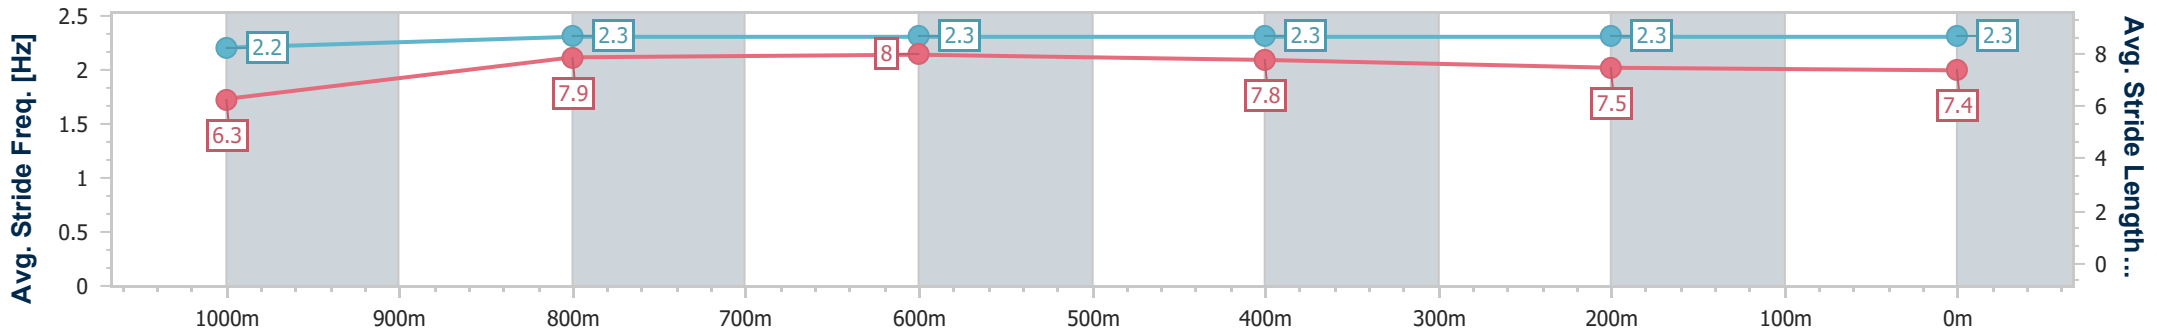

Section	Overall	1000m	800m	600m	400m	200m
Section Times	1:11.29 [1] (0:14.47)	0:56.82 [10] (0:10.90)	0:45.92 [9] (0:11.02)	0:34.90 [9] (0:11.49)	0:23.41 [8] (0:11.63)	0:11.78 [2] (0:11.78)
Average Speed [km/h]	50.0	66.3	66.0	63.9	62.6	61.1
Top Speed [km/h]	65.3	67.8	67.3	66.5	63.5	62.9
Avg. Dist. to Rail [m]	10.1	1.0	1.8	4.0	7.8	6.4
Avg. Stride Freq. [Hz]	2.2	2.3	2.3	2.3	2.3	2.3
Avg. Stride Length [m]	6.3	7.9	8.0	7.8	7.5	7.4