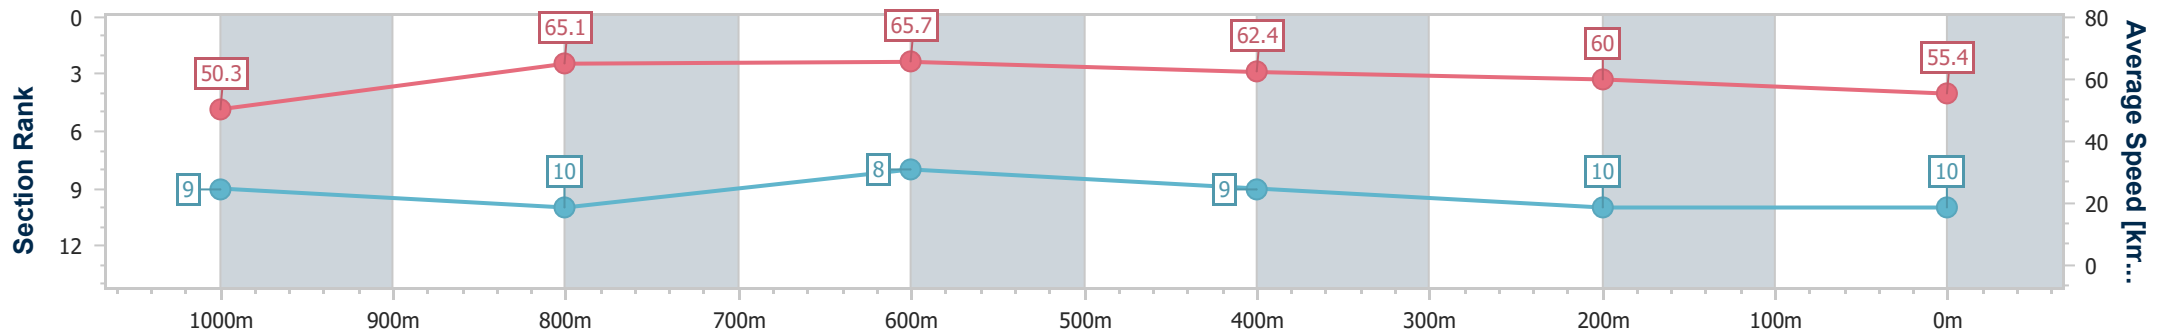

- [ ] Ranking at each section and finish
- .-.- No data available at this section
- NA No data available

Horse/Jockey Name	Fivelineditty
Final Rank	10
Fastest Section Time (Section)	0:10.98 (800m)
Top Speed [km/h] (Section)	67.1 (800m)
Race State	Finished

### Townsville QLD Professional

Race 2: Townsville Mater Emergency Maiden Handicap - 1200m

26 October 2024 - 14:32

Track Rating: Good 4, Weather: Fine, Rail Position: True

Section	Overall	1000m	800m	600m	400m	200m
Section Times	1:13.11 [10] (0:14.33)	0:58.78 [9] (0:11.04)	0:47.74 [10] (0:10.98)	0:36.76 [8] (0:11.64)	0:25.12 [9] (0:12.09)	0:13.03 [10] (0:13.03)
Average Speed [km/h]	50.3	65.1	65.7	62.4	60.0	55.4
Top Speed [km/h]	64.7	66.6	67.1	64.4	61.0	58.5
Avg. Dist. to Rail [m]	2.5	0.3	0.5	2.0	4.2	6.1
Avg. Stride Freq. [Hz]	2.3	2.4	2.4	2.4	2.3	2.2
Avg. Stride Length [m]	6.1	7.6	7.6	7.2	7.2	6.9

- [ ] Ranking at each section and finish
- .-.- No data available at this section
- NA No data available