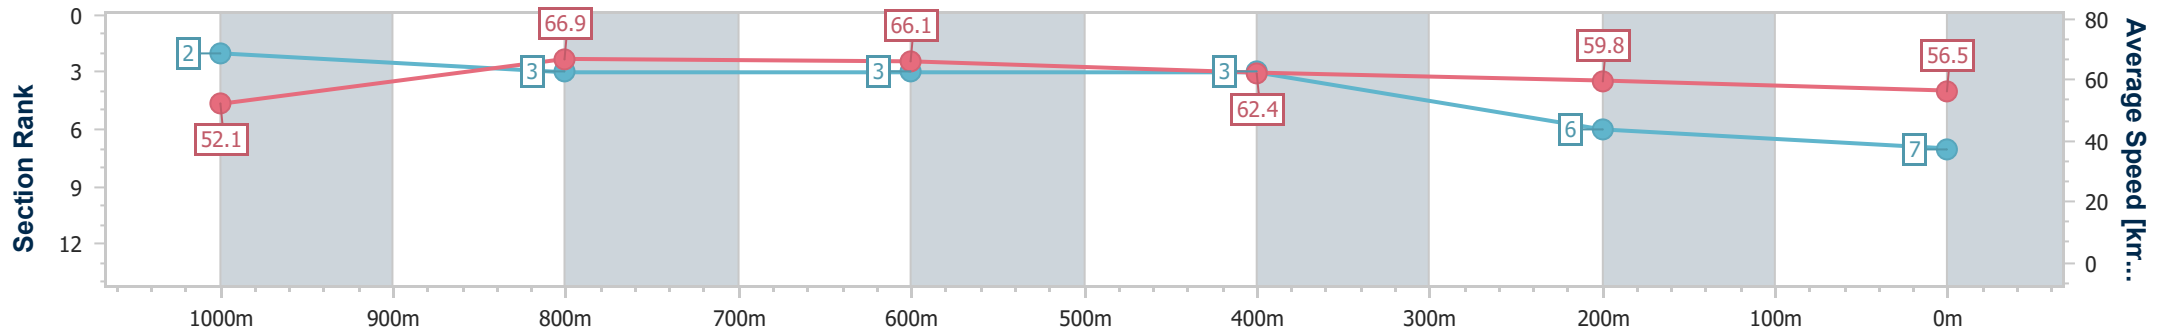

Townsville QLD Professional

Race 2: Townsville Mater Emergency Maiden Handicap - 1200m

26 October 2024 - 14:32

Track Rating: Good 4, Weather: Fine, Rail Position: True

Section	Overall	1000m	800m	600m	400m	200m
Section Times	1:12.34 [7] (0:13.87)	0:58.47 [2] (0:10.82)	0:47.65 [3] (0:11.01)	0:36.64 [3] (0:11.73)	0:24.91 [3] (0:12.13)	0:12.78 [6] (0:12.78)
Average Speed [km/h]	52.1	66.9	66.1	62.4	59.8	56.5
Top Speed [km/h]	67.9	68.0	66.9	65.0	60.5	60.1
Avg. Dist. to Rail [m]	6.4	1.4	2.2	3.3	5.6	5.9
Avg. Stride Freq. [Hz]	2.2	2.3	2.3	2.2	2.2	2.1
Avg. Stride Length [m]	6.5	8.0	8.1	7.9	7.7	7.5

- [ ] Ranking at each section and finish
- .-.- No data available at this section
- NA No data available

Horse/Jockey Name	Loves Affection
Final Rank	8
Fastest Section Time (Section)	0:10.93 (1000m)
Top Speed [km/h] (Section)	66.5 (800m)
Race State	Finished