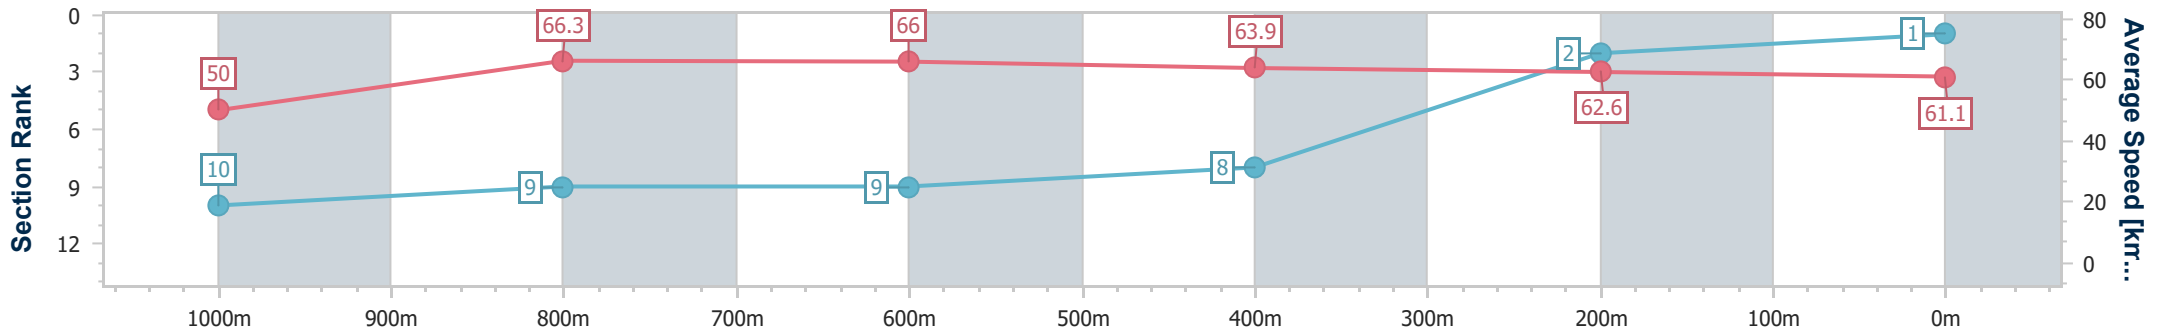

Section	Overall	1000m	800m	600m	400m	200m
Section Times	1:11.29 [1] (0:14.47)	0:56.82 [10] (0:10.90)	0:45.92 [9] (0:11.02)	0:34.90 [9] (0:11.49)	0:23.41 [8] (0:11.63)	0:11.78 [2] (0:11.78)
Average Speed [km/h]	50.0	66.3	66.0	63.9	62.6	61.1
Top Speed [km/h]	65.3	67.8	67.3	66.5	63.5	62.9
Avg. Dist. to Rail [m]	10.1	1.0	1.8	4.0	7.8	6.4
Avg. Stride Freq. [Hz]	2.2	2.3	2.3	2.3	2.3	2.3
Avg. Stride Length [m]	6.3	7.9	8.0	7.8	7.5	7.4