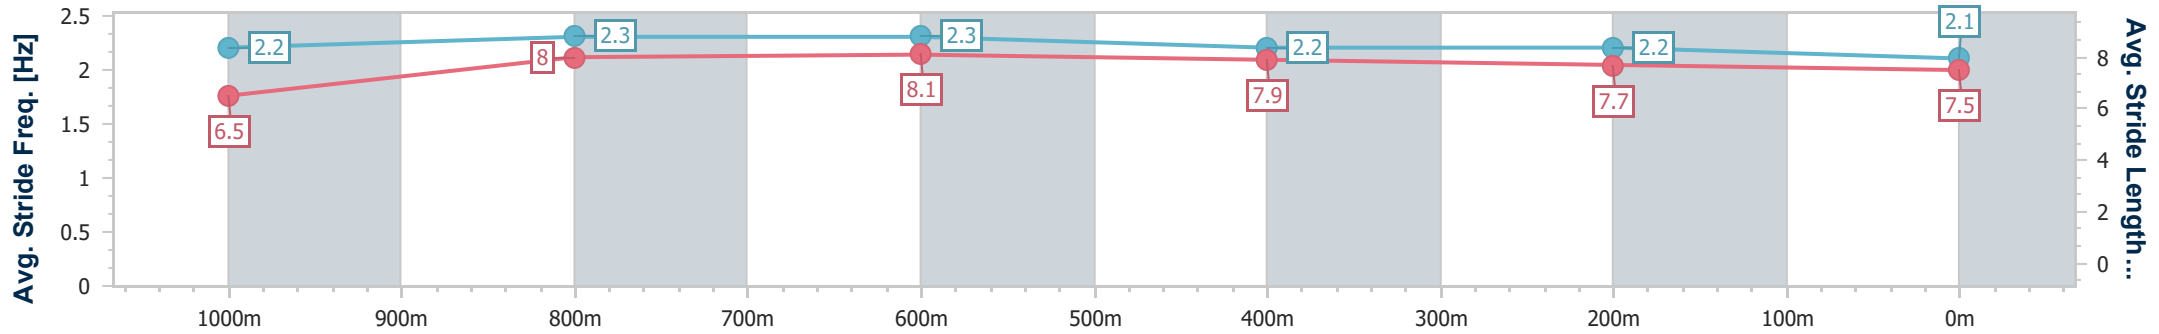

Townsville QLD Professional

Race 2: Townsville Mater Emergency Maiden Handicap - 1200m

26 October 2024 - 14:32

Track Rating: Good 4, Weather: Fine, Rail Position: True

Section	Overall	1000m	800m	600m	400m	200m
Section Times	1:12.34 [7] (0:13.87)	0:58.47 [2] (0:10.82)	0:47.65 [3] (0:11.01)	0:36.64 [3] (0:11.73)	0:24.91 [3] (0:12.13)	0:12.78 [6] (0:12.78)
Average Speed [km/h]	52.1	66.9	66.1	62.4	59.8	56.5
Top Speed [km/h]	67.9	68.0	66.9	65.0	60.5	60.1
Avg. Dist. to Rail [m]	6.4	1.4	2.2	3.3	5.6	5.9
Avg. Stride Freq. [Hz]	2.2	2.3	2.3	2.2	2.2	2.1
Avg. Stride Length [m]	6.5	8.0	8.1	7.9	7.7	7.5

- [ ] Ranking at each section and finish
- .-.- No data available at this section
- NA No data available

Horse/Jockey Name	Loves Affection
Final Rank	8
Fastest Section Time (Section)	0:10.93 (1000m)
Top Speed [km/h] (Section)	66.5 (800m)
Race State	Finished