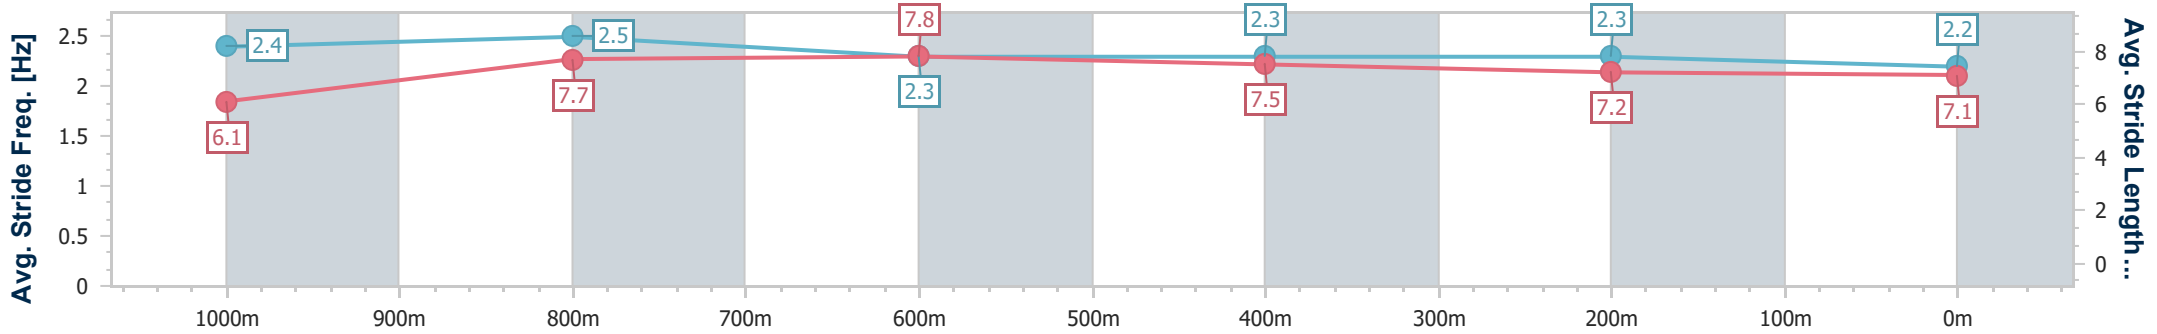

Townsville QLD Professional

Race 2: Townsville Mater Emergency Maiden Handicap - 1200m

26 October 2024 - 14:32

Track Rating: Good 4, Weather: Fine, Rail Position: True

Section	Overall	1000m	800m	600m	400m	200m
Section Times	1:12.73 [9] (0:13.89)	0:58.84 [3] (0:10.71)	0:48.13 [1] (0:10.96)	0:37.17 [1] (0:11.69)	0:25.48 [1] (0:12.34)	0:13.14 [7] (0:13.14)
Average Speed [km/h]	52.0	68.3	65.8	62.1	58.7	54.8
Top Speed [km/h]	68.7	68.8	68.0	63.7	60.0	56.7
Avg. Dist. to Rail [m]	10.0	3.2	0.5	1.5	3.2	4.5
Avg. Stride Freq. [Hz]	2.4	2.5	2.3	2.3	2.3	2.2
Avg. Stride Length [m]	6.1	7.7	7.8	7.5	7.2	7.1

- [ ] Ranking at each section and finish
- .-.- No data available at this section
- NA No data available

Horse/Jockey Name	Fivelineditty
Final Rank	10
Fastest Section Time (Section)	0:10.98 (800m)
Top Speed [km/h] (Section)	67.1 (800m)
Race State	Finished