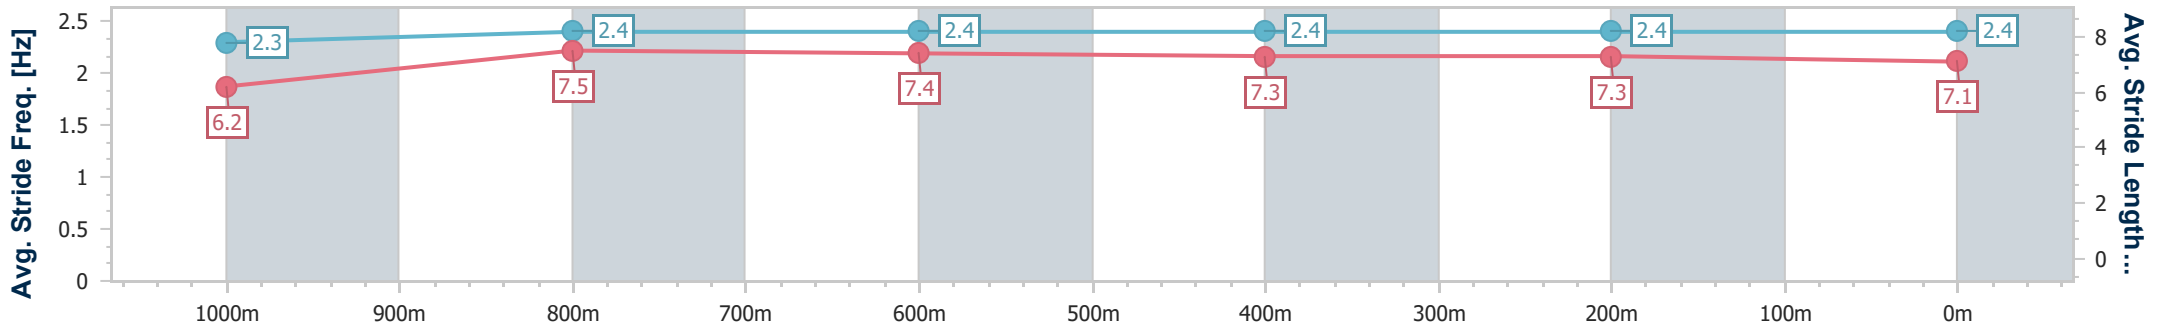

Horse/Jockey Name	Dyna Power
Final Rank	4
Fastest Section Time (Section)	0:10.97 (1000m)
Top Speed [km/h] (Section)	67.2 (1000m)
Race State	Finished

Townsville QLD Professional
Race 2: Townsville Mater Emergency Maiden Handicap - 1200m
26 October 2024 - 14:32
Track Rating: Good 4, Weather: Fine, Rail Position: True

Section	Overall	1000m	800m	600m	400m	200m
Section Times	1:11.71 [4] (0:14.21)	0:57.50 [8] (0:10.97)	0:46.53 [8] (0:11.21)	0:35.32 [10] (0:11.65)	0:23.67 [10] (0:11.71)	0:11.96 [9] (0:11.96)
Average Speed [km/h]	50.7	65.4	64.7	62.4	62.1	60.3
Top Speed [km/h]	64.3	67.2	66.7	66.7	62.9	62.8
Avg. Dist. to Rail [m]	3.8	0.4	1.0	2.4	6.5	9.1
Avg. Stride Freq. [Hz]	2.3	2.4	2.4	2.4	2.4	2.4
Avg. Stride Length [m]	6.2	7.5	7.4	7.3	7.3	7.1

- [ ] Ranking at each section and finish
- -.-.- No data available at this section
- NA No data available