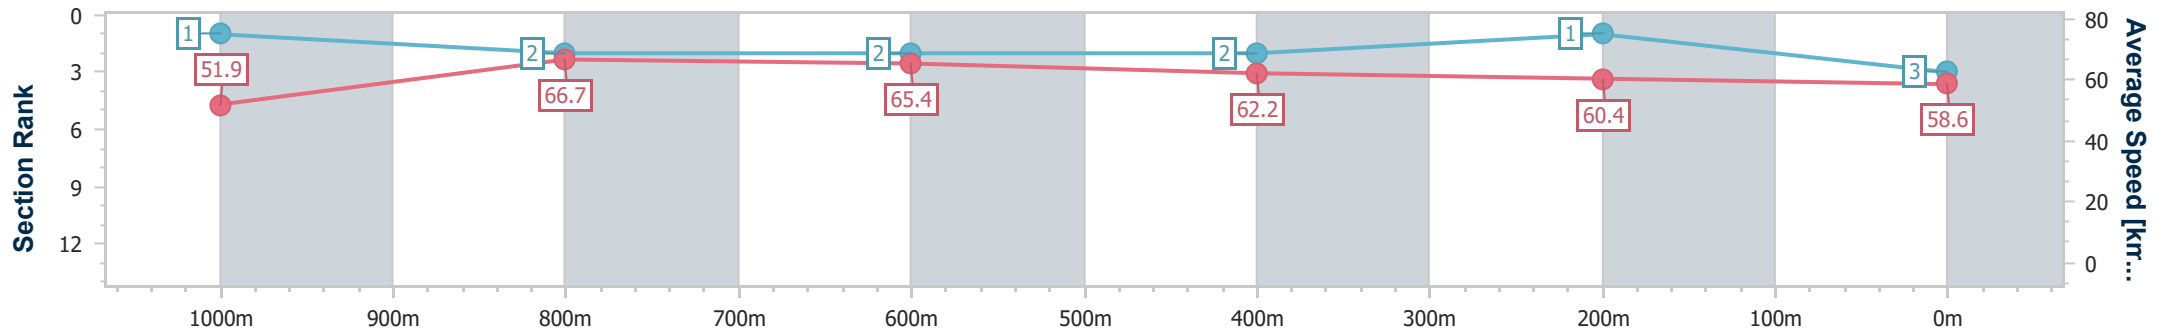

Townsville QLD Professional

Race 2: Townsville Mater Emergency Maiden Handicap - 1200m

26 October 2024 - 14:32

Track Rating: Good 4, Weather: Fine, Rail Position: True

Section	Overall	1000m	800m	600m	400m	200m
Section Times	1:11.68 [3] (0:13.86)	0:57.82 [1] (0:10.75)	0:47.07 [2] (0:11.01)	0:36.06 [2] (0:11.72)	0:24.34 [2] (0:12.03)	0:12.31 [1] (0:12.31)
Average Speed [km/h]	51.9	66.7	65.4	62.2	60.4	58.6
Top Speed [km/h]	65.8	67.4	66.3	63.5	61.2	59.8
Avg. Dist. to Rail [m]	3.4	1.0	0.6	2.6	5.1	5.1
Avg. Stride Freq. [Hz]	2.3	2.4	2.3	2.3	2.3	2.2
Avg. Stride Length [m]	6.4	7.7	7.7	7.5	7.4	7.3