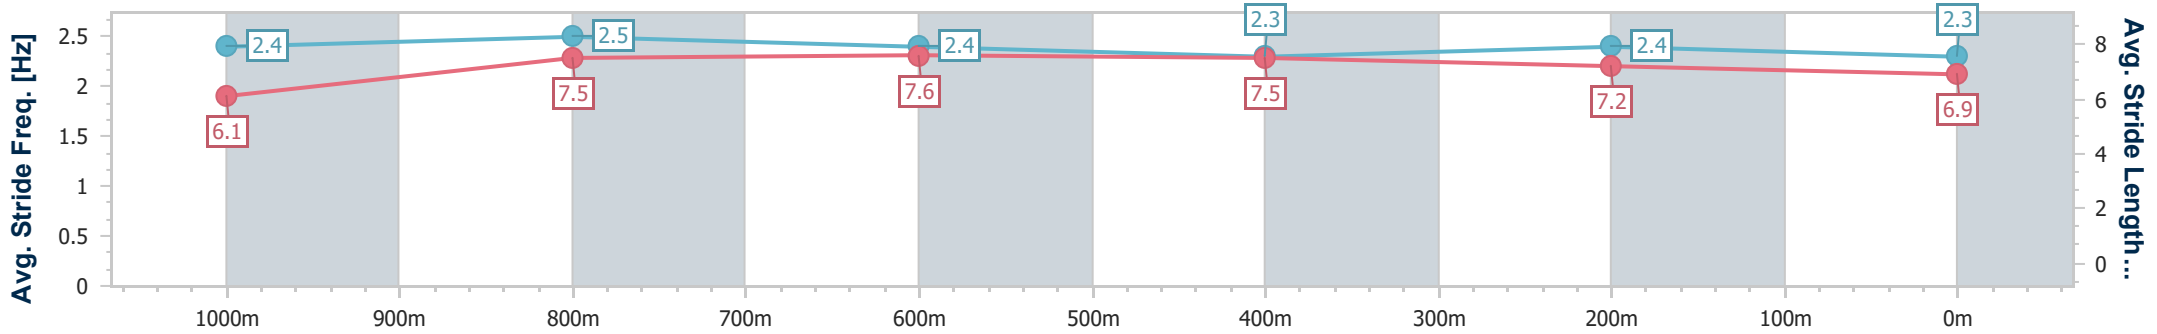

- [ ] Ranking at each section and finish
- .-.- No data available at this section
- NA No data available

Horse/Jockey Name	Loves Affection
Final Rank	8
Fastest Section Time (Section)	0:10.93 (1000m)
Top Speed [km/h] (Section)	66.5 (800m)
Race State	Finished

### Townsville QLD Professional

Race 2: Townsville Mater Emergency Maiden Handicap - 1200m

26 October 2024 - 14:32

Track Rating: Good 4, Weather: Fine, Rail Position: True

Section	Overall	1000m	800m	600m	400m	200m
Section Times	1:12.44 [8] (0:14.09)	0:58.35 [5] (0:10.93)	0:47.42 [6] (0:11.07)	0:36.35 [6] (0:11.68)	0:24.67 [7] (0:11.87)	0:12.80 [8] (0:12.80)
Average Speed [km/h]	51.1	65.8	65.3	62.5	61.1	56.4
Top Speed [km/h]	65.5	66.2	66.5	65.7	62.2	59.1
Avg. Dist. to Rail [m]	4.7	0.7	0.7	3.0	6.0	7.7
Avg. Stride Freq. [Hz]	2.4	2.5	2.4	2.3	2.4	2.3
Avg. Stride Length [m]	6.1	7.5	7.6	7.5	7.2	6.9