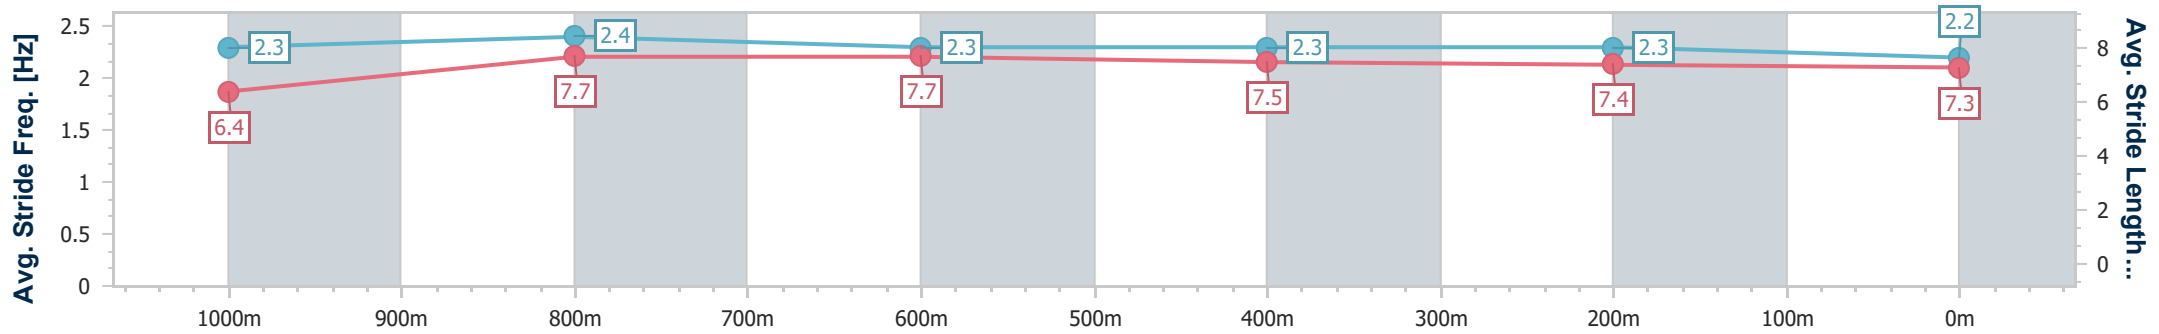

Townsville QLD Professional

Race 2: Townsville Mater Emergency Maiden Handicap - 1200m

26 October 2024 - 14:32

Track Rating: Good 4, Weather: Fine, Rail Position: True

Section	Overall	1000m	800m	600m	400m	200m
Section Times	1:11.68 [3] (0:13.86)	0:57.82 [1] (0:10.75)	0:47.07 [2] (0:11.01)	0:36.06 [2] (0:11.72)	0:24.34 [2] (0:12.03)	0:12.31 [1] (0:12.31)
Average Speed [km/h]	51.9	66.7	65.4	62.2	60.4	58.6
Top Speed [km/h]	65.8	67.4	66.3	63.5	61.2	59.8
Avg. Dist. to Rail [m]	3.4	1.0	0.6	2.6	5.1	5.1
Avg. Stride Freq. [Hz]	2.3	2.4	2.3	2.3	2.3	2.2
Avg. Stride Length [m]	6.4	7.7	7.7	7.5	7.4	7.3