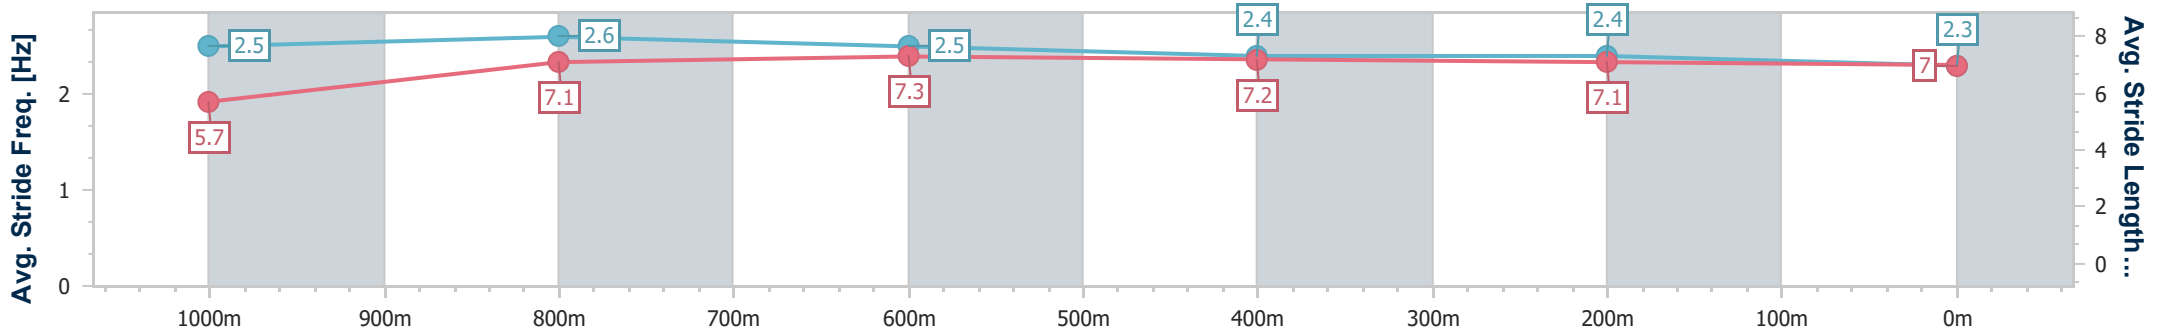

Horse/Jockey Name	Faith Over Fear
Final Rank	5
Fastest Section Time (Section)	0:10.85 (1000m)
Top Speed [km/h] (Section)	67.2 (1000m)
Race State	Finished

Townsville QLD Professional
Race 2: Townsville Mater Emergency Maiden Handicap - 1200m
26 October 2024 - 14:32
Track Rating: Good 4, Weather: Fine, Rail Position: True

Section	Overall	1000m	800m	600m	400m	200m
Section Times	1:11.88 [5] (0:14.17)	0:57.71 [6] (0:10.85)	0:46.86 [5] (0:10.94)	0:35.92 [5] (0:11.64)	0:24.28 [5] (0:11.92)	0:12.36 [3] (0:12.36)
Average Speed [km/h]	50.9	66.1	65.6	62.4	60.8	58.2
Top Speed [km/h]	64.8	67.2	66.9	64.4	61.6	59.8
Avg. Dist. to Rail [m]	2.7	0.7	0.9	1.8	4.1	4.0
Avg. Stride Freq. [Hz]	2.5	2.6	2.5	2.4	2.4	2.3
Avg. Stride Length [m]	5.7	7.1	7.3	7.2	7.1	7.0

- [ ] Ranking at each section and finish
- -.-.- No data available at this section
- NA No data available