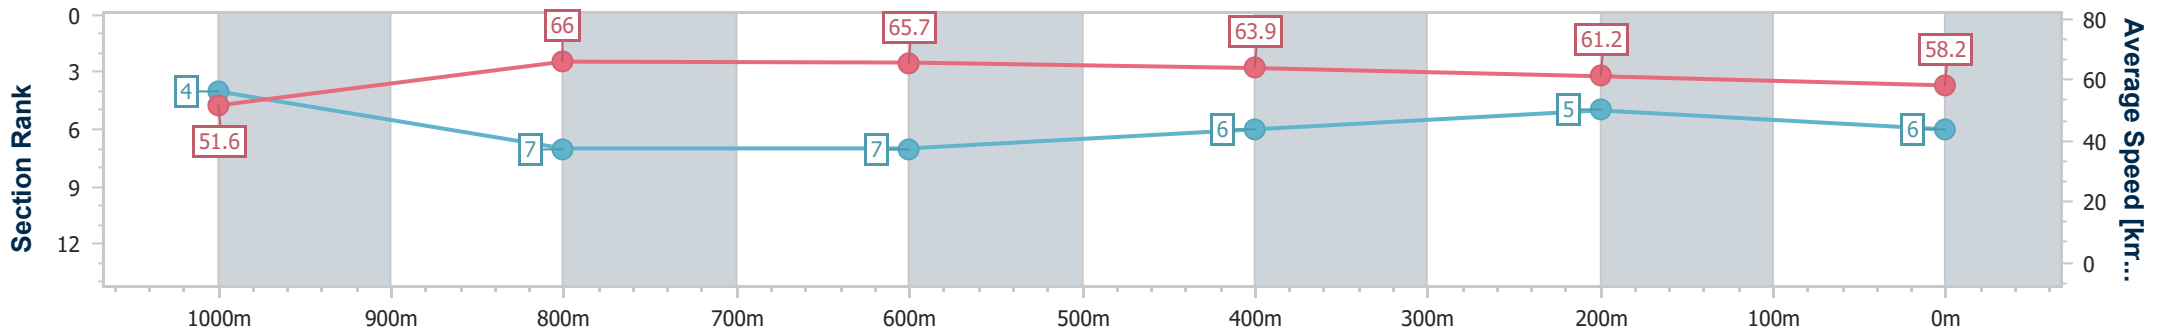

Horse/Jockey Name	Arturetta
Final Rank	6
Fastest Section Time (Section)	0:11.02 (1000m)
Top Speed [km/h] (Section)	67.4 (1000m)
Race State	Finished

Townsville QLD Professional
Race 2: Townsville Mater Emergency Maiden Handicap - 1200m
26 October 2024 - 14:32
Track Rating: Good 4, Weather: Fine, Rail Position: True

Section	Overall	1000m	800m	600m	400m	200m
Section Times	1:11.91 [6] (0:14.02)	0:57.89 [4] (0:11.02)	0:46.87 [7] (0:11.07)	0:35.80 [7] (0:11.51)	0:24.29 [6] (0:11.91)	0:12.38 [5] (0:12.38)
Average Speed [km/h]	51.6	66.0	65.7	63.9	61.2	58.2
Top Speed [km/h]	66.4	67.4	66.9	67.4	62.5	61.0
Avg. Dist. to Rail [m]	8.8	2.1	1.9	4.3	7.7	7.2
Avg. Stride Freq. [Hz]	2.3	2.4	2.3	2.3	2.3	2.3
Avg. Stride Length [m]	6.4	7.7	7.8	7.6	7.3	7.1

- [ ] Ranking at each section and finish
- -.-.- No data available at this section
- NA No data available