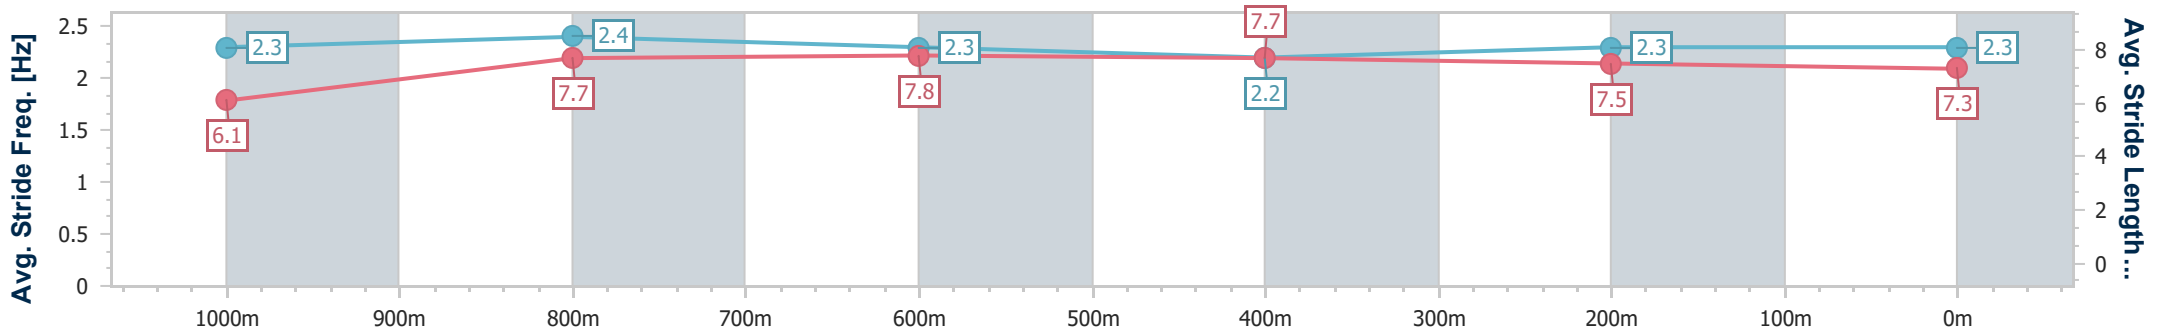

Horse/Jockey Name	Looming One
Final Rank	2
Fastest Section Time (Section)	0:10.65 (1000m)
Top Speed [km/h] (Section)	68.2 (1000m)
Race State	Finished

Townsville QLD Professional
Race 2: Townsville Mater Emergency Maiden Handicap - 1200m
26 October 2024 - 14:32
Track Rating: Good 4, Weather: Fine, Rail Position: True

Section	Overall	1000m	800m	600m	400m	200m
Section Times	1:11.35 [2] (0:14.18)	0:57.17 [7] (0:10.65)	0:46.52 [4] (0:11.00)	0:35.52 [4] (0:11.76)	0:23.76 [4] (0:11.94)	0:11.82 [4] (0:11.82)
Average Speed [km/h]	50.8	66.8	65.3	62.0	60.8	61.0
Top Speed [km/h]	67.7	68.2	66.5	64.8	61.6	62.7
Avg. Dist. to Rail [m]	4.8	2.5	0.7	2.6	6.2	7.7
Avg. Stride Freq. [Hz]	2.3	2.4	2.3	2.2	2.3	2.3
Avg. Stride Length [m]	6.1	7.7	7.8	7.7	7.5	7.3

- [ ] Ranking at each section and finish
- -.-.- No data available at this section
- NA No data available