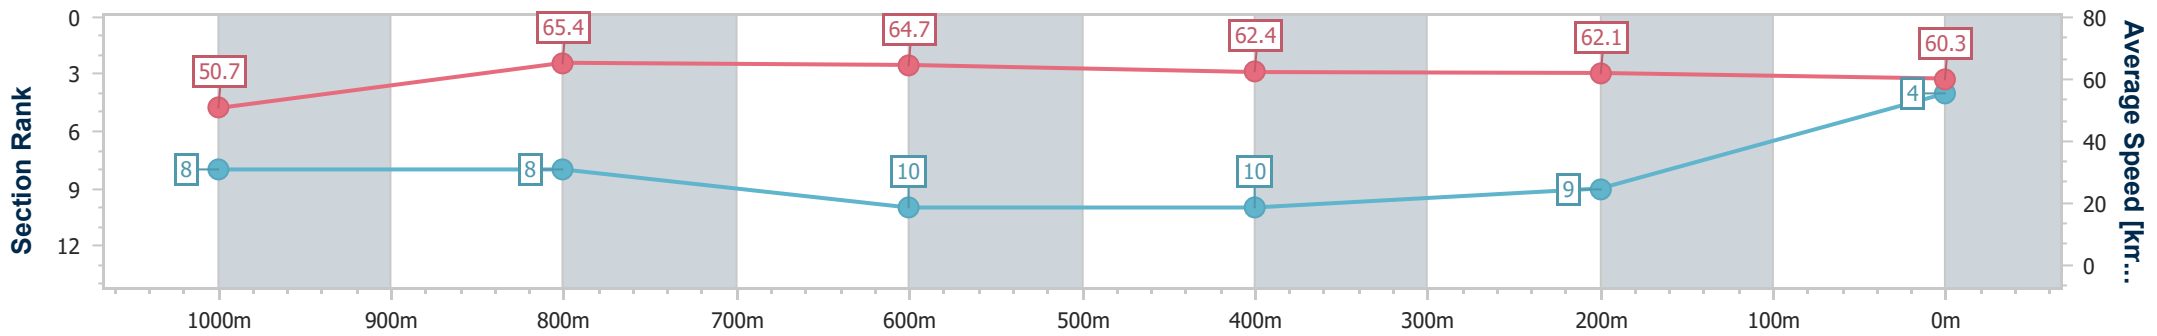

Horse/Jockey Name	Dyna Power
Final Rank	4
Fastest Section Time (Section)	0:10.97 (1000m)
Top Speed [km/h] (Section)	67.2 (1000m)
Race State	Finished

Townsville QLD Professional
Race 2: Townsville Mater Emergency Maiden Handicap - 1200m
26 October 2024 - 14:32
Track Rating: Good 4, Weather: Fine, Rail Position: True

Section	Overall	1000m	800m	600m	400m	200m
Section Times	1:11.71 [4] (0:14.21)	0:57.50 [8] (0:10.97)	0:46.53 [8] (0:11.21)	0:35.32 [10] (0:11.65)	0:23.67 [10] (0:11.71)	0:11.96 [9] (0:11.96)
Average Speed [km/h]	50.7	65.4	64.7	62.4	62.1	60.3
Top Speed [km/h]	64.3	67.2	66.7	66.7	62.9	62.8
Avg. Dist. to Rail [m]	3.8	0.4	1.0	2.4	6.5	9.1
Avg. Stride Freq. [Hz]	2.3	2.4	2.4	2.4	2.4	2.4
Avg. Stride Length [m]	6.2	7.5	7.4	7.3	7.3	7.1

- [ ] Ranking at each section and finish
- -.-.- No data available at this section
- NA No data available