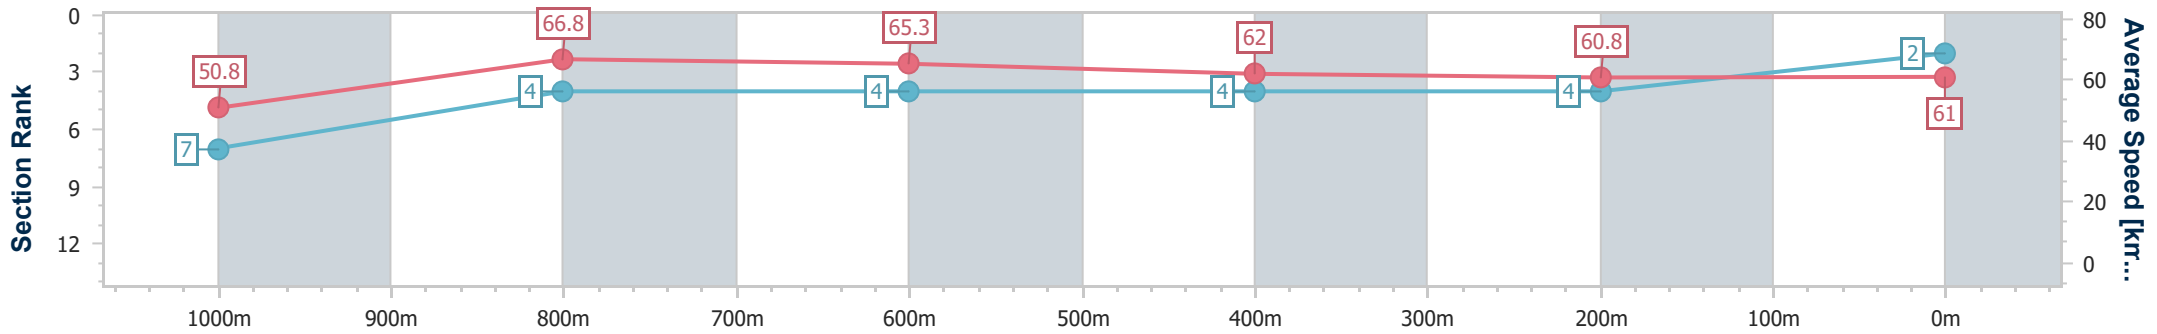

Horse/Jockey Name	Looming One
Final Rank	2
Fastest Section Time (Section)	0:10.65 (1000m)
Top Speed [km/h] (Section)	68.2 (1000m)
Race State	Finished

Townsville QLD Professional
Race 2: Townsville Mater Emergency Maiden Handicap - 1200m
26 October 2024 - 14:32
Track Rating: Good 4, Weather: Fine, Rail Position: True

Section	Overall	1000m	800m	600m	400m	200m
Section Times	1:11.35 [2] (0:14.18)	0:57.17 [7] (0:10.65)	0:46.52 [4] (0:11.00)	0:35.52 [4] (0:11.76)	0:23.76 [4] (0:11.94)	0:11.82 [4] (0:11.82)
Average Speed [km/h]	50.8	66.8	65.3	62.0	60.8	61.0
Top Speed [km/h]	67.7	68.2	66.5	64.8	61.6	62.7
Avg. Dist. to Rail [m]	4.8	2.5	0.7	2.6	6.2	7.7
Avg. Stride Freq. [Hz]	2.3	2.4	2.3	2.2	2.3	2.3
Avg. Stride Length [m]	6.1	7.7	7.8	7.7	7.5	7.3

- [ ] Ranking at each section and finish
- -.-.- No data available at this section
- NA No data available