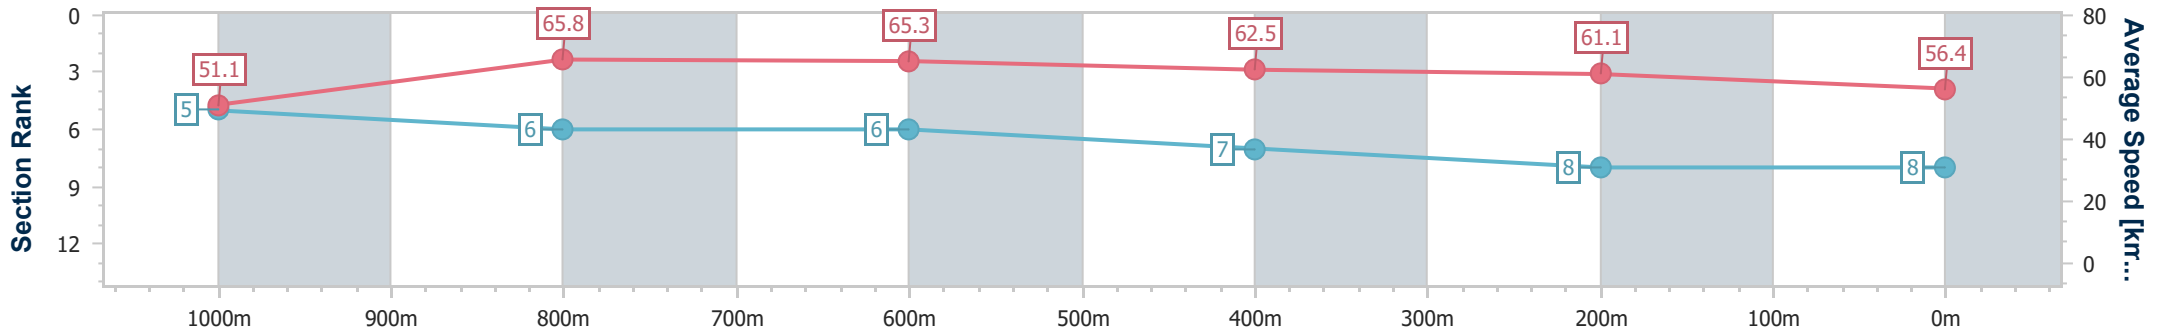

### Townsville QLD Professional

Race 2: Townsville Mater Emergency Maiden Handicap - 1200m

26 October 2024 - 14:32

Track Rating: Good 4, Weather: Fine, Rail Position: True

Section	Overall	1000m	800m	600m	400m	200m
Section Times	1:12.44 [8] (0:14.09)	0:58.35 [5] (0:10.93)	0:47.42 [6] (0:11.07)	0:36.35 [6] (0:11.68)	0:24.67 [7] (0:11.87)	0:12.80 [8] (0:12.80)
Average Speed [km/h]	51.1	65.8	65.3	62.5	61.1	56.4
Top Speed [km/h]	65.5	66.2	66.5	65.7	62.2	59.1
Avg. Dist. to Rail [m]	4.7	0.7	0.7	3.0	6.0	7.7
Avg. Stride Freq. [Hz]	2.4	2.5	2.4	2.3	2.4	2.3
Avg. Stride Length [m]	6.1	7.5	7.6	7.5	7.2	6.9