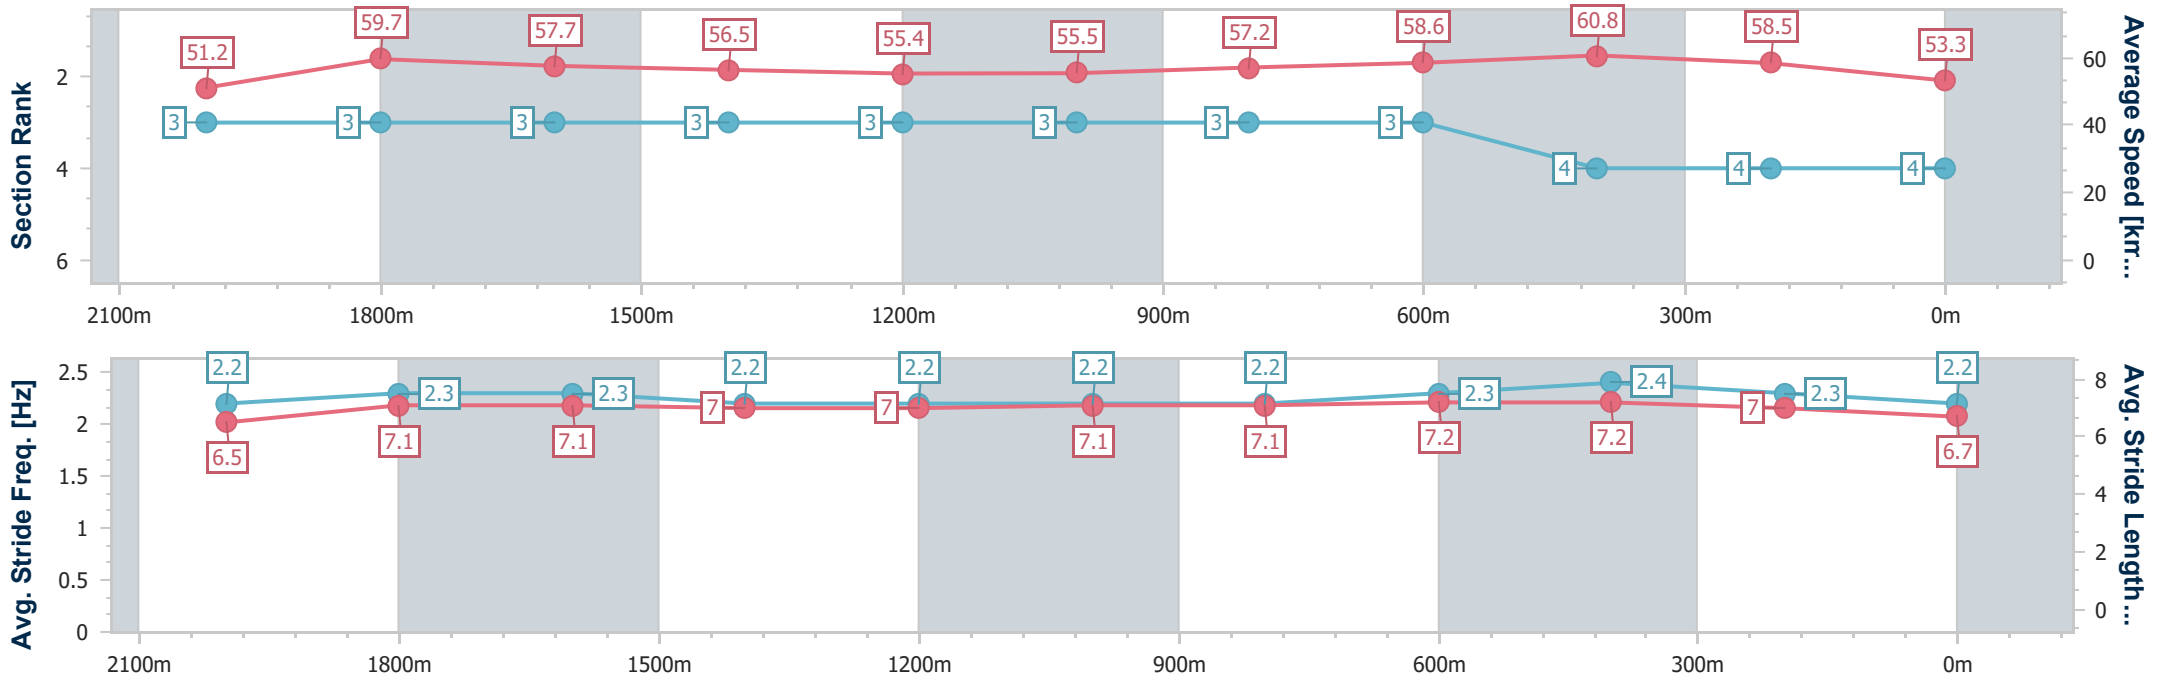

- [] Ranking at each section and finish
- .-.- No data available at this section
- NA No data available

Horse/Jockey Name	Ginasue
Final Rank	4
Fastest Section Time (Section)	0:11.89 (600m)
Top Speed [km/h] (Section)	61.2 (600m)
Race State	Finished

Sunshine Coast QLD Professional

Race 1: Wesbeam Class 1 Plate - 2200m

27 October 2024 - 13:20

Track Rating: Good 4, Weather: Cloudy, Rail Position: True

Section	Overall	2000m	1800m	1600m	1400m	1200m	1000m	800m	600m	400m	200m
Section Times	2:20.16 [4] (0:14.07)	2:06.09 [3] (0:12.02)	1:54.07 [3] (0:12.43)	1:41.64 [3] (0:12.86)	1:28.78 [3] (0:13.02)	1:15.76 [3] (0:13.04)	1:02.72 [3] (0:12.65)	0:50.07 [3] (0:12.37)	0:37.70 [3] (0:11.89)	0:25.81 [4] (0:12.28)	0:13.53 [4] (0:13.53)
Average Speed [km/h]	51.2	59.7	57.7	56.5	55.4	55.5	57.2	58.6	60.8	58.5	53.3
Top Speed [km/h]	60.1	60.5	59.0	57.1	56.2	56.3	58.4	60.1	61.2	60.0	56.1
Avg. Dist. to Rail [m]	5.5	0.6	0.6	2.0	2.4	2.5	2.2	1.4	0.6	2.1	4.4
Avg. Stride Freq. [Hz]	2.2	2.3	2.3	2.2	2.2	2.2	2.2	2.3	2.4	2.3	2.2
Avg. Stride Length [m]	6.5	7.1	7.1	7.0	7.0	7.1	7.1	7.2	7.2	7.0	6.7

- [] Ranking at each section and finish
- .-.- No data available at this section
- NA No data available