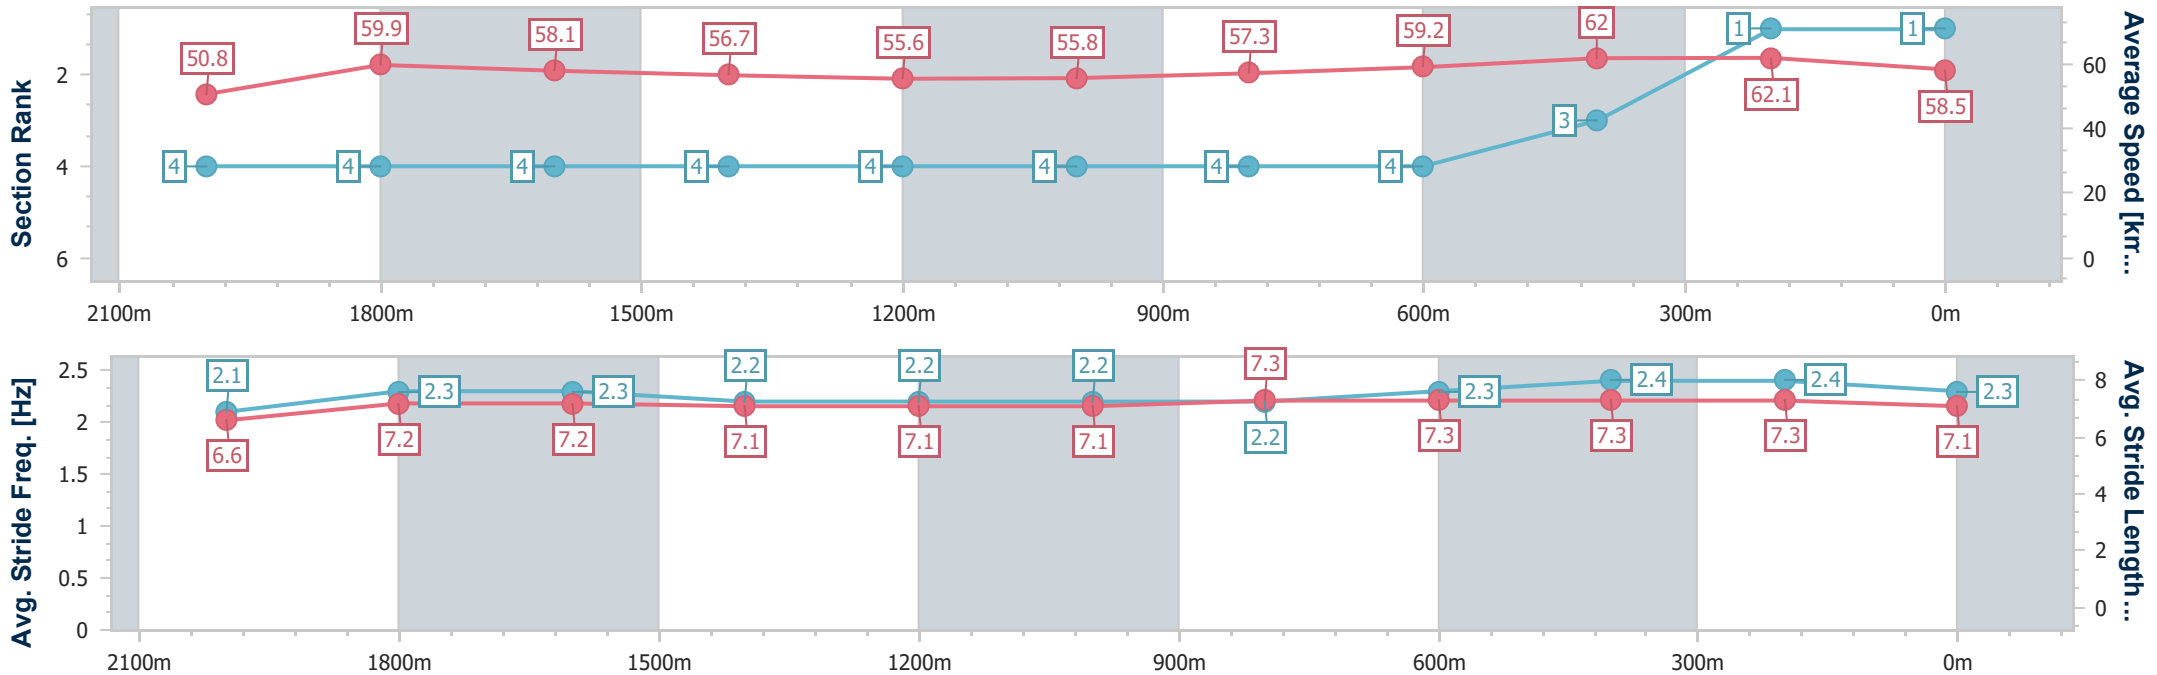

Horse/Jockey Name	Casanova Man
Final Rank	1
Fastest Section Time (Section)	0:11.60 (400m)
Top Speed [km/h] (Section)	63.8 (400m)
Race State	Finished

Sunshine Coast QLD Professional

Race 1: Wesbeam Class 1 Plate - 2200m

27 October 2024 - 13:20

Track Rating: Good 4, Weather: Cloudy, Rail Position: True

Section	Overall	2000m	1800m	1600m	1400m	1200m	1000m	800m	600m	400m	200m
Section Times	2:18.20 [1] (0:14.20)	2:04.00 [4] (0:12.04)	1:51.96 [4] (0:12.43)	1:39.53 [4] (0:12.82)	1:26.71 [4] (0:13.05)	1:13.66 [4] (0:13.00)	1:00.66 [4] (0:12.62)	0:48.04 [4] (0:12.35)	0:35.69 [4] (0:11.79)	0:23.90 [3] (0:11.60)	0:12.30 [1] (0:12.30)
Average Speed [km/h]	50.8	59.9	58.1	56.7	55.6	55.8	57.3	59.2	62.0	62.1	58.5
Top Speed [km/h]	61.2	61.3	59.7	57.7	56.3	56.3	59.1	60.9	63.3	63.8	60.4
Avg. Dist. to Rail [m]	5.6	1.3	0.9	3.1	3.6	3.4	3.0	2.6	2.3	5.8	10.0
Avg. Stride Freq. [Hz]	2.1	2.3	2.3	2.2	2.2	2.2	2.2	2.3	2.4	2.4	2.3
Avg. Stride Length [m]	6.6	7.2	7.2	7.1	7.1	7.1	7.3	7.3	7.3	7.3	7.1