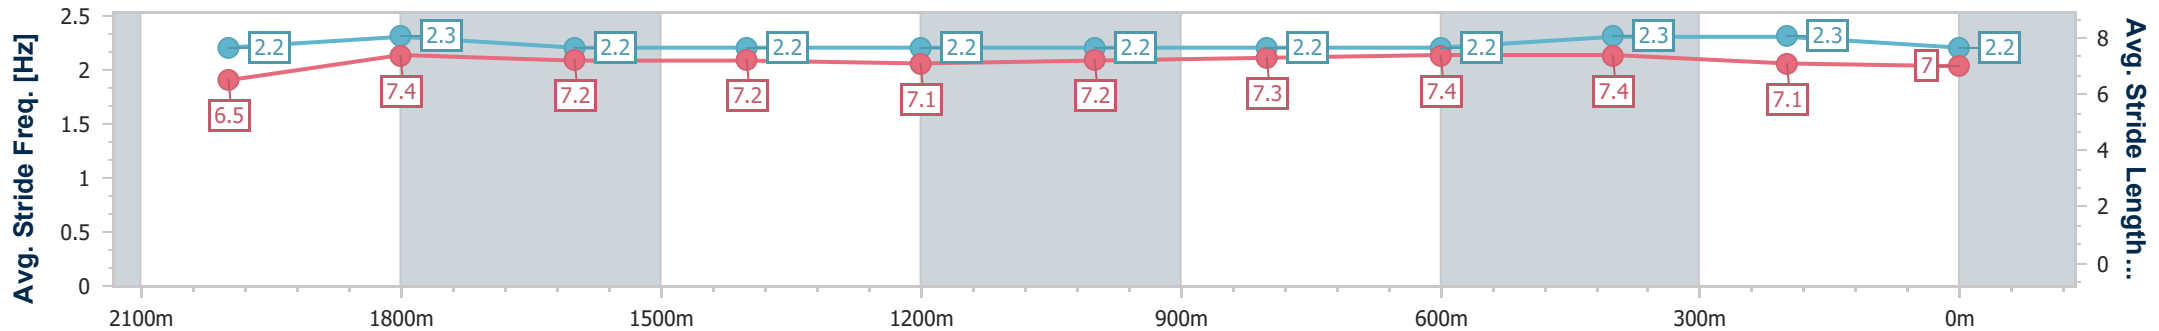

27 October 2024 - 13:20

Track Rating: Good 4, Weather: Cloudy, Rail Position: True

Section	Overall	2000m	1800m	1600m	1400m	1200m	1000m	800m	600m	400m	200m
Section Times	2:18.20 [1] (0:14.20)	2:04.00 [4] (0:12.04)	1:51.96 [4] (0:12.43)	1:39.53 [4] (0:12.82)	1:26.71 [4] (0:13.05)	1:13.66 [4] (0:13.00)	1:00.66 [4] (0:12.62)	0:48.04 [4] (0:12.35)	0:35.69 [4] (0:11.79)	0:23.90 [3] (0:11.60)	0:12.30 [1] (0:12.30)
Average Speed [km/h]	50.8	59.9	58.1	56.7	55.6	55.8	57.3	59.2	62.0	62.1	58.5
Top Speed [km/h]	61.2	61.3	59.7	57.7	56.3	56.3	59.1	60.9	63.3	63.8	60.4
Avg. Dist. to Rail [m]	5.6	1.3	0.9	3.1	3.6	3.4	3.0	2.6	2.3	5.8	10.0
Avg. Stride Freq. [Hz]	2.1	2.3	2.3	2.2	2.2	2.2	2.2	2.3	2.4	2.4	2.3
Avg. Stride Length [m]	6.6	7.2	7.2	7.1	7.1	7.1	7.3	7.3	7.3	7.3	7.1

Sunshine Coast QLD Professional

Race 1: Wesbeam Class 1 Plate - 2200m

27 October 2024 - 13:20

Track Rating: Good 4, Weather: Cloudy, Rail Position: True

Section	Overall	2000m	1800m	1600m	1400m	1200m	1000m	800m	600m	400m	200m
Section Times	2:18.93 [2] (0:13.82)	2:05.11 [2] (0:12.09)	1:53.02 [2] (0:12.47)	1:40.55 [2] (0:12.82)	1:27.73 [2] (0:13.06)	1:14.67 [2] (0:13.01)	1:01.66 [2] (0:12.64)	0:49.02 [2] (0:12.42)	0:36.60 [2] (0:11.81)	0:24.79 [2] (0:11.96)	0:12.83 [2] (0:12.83)
Average Speed [km/h]	52.2	59.8	57.8	56.5	55.5	55.6	57.4	58.7	61.5	60.2	56.1
Top Speed [km/h]	59.9	60.6	59.1	57.6	56.7	56.8	58.0	60.5	62.2	62.0	59.2
Avg. Dist. to Rail [m]	7.6	1.2	0.6	2.2	3.2	3.5	3.2	2.3	1.4	3.9	8.1
Avg. Stride Freq. [Hz]	2.2	2.3	2.2	2.2	2.2	2.2	2.2	2.2	2.3	2.3	2.2
Avg. Stride Length [m]	6.5	7.4	7.2	7.2	7.1	7.2	7.3	7.4	7.4	7.1	7.0