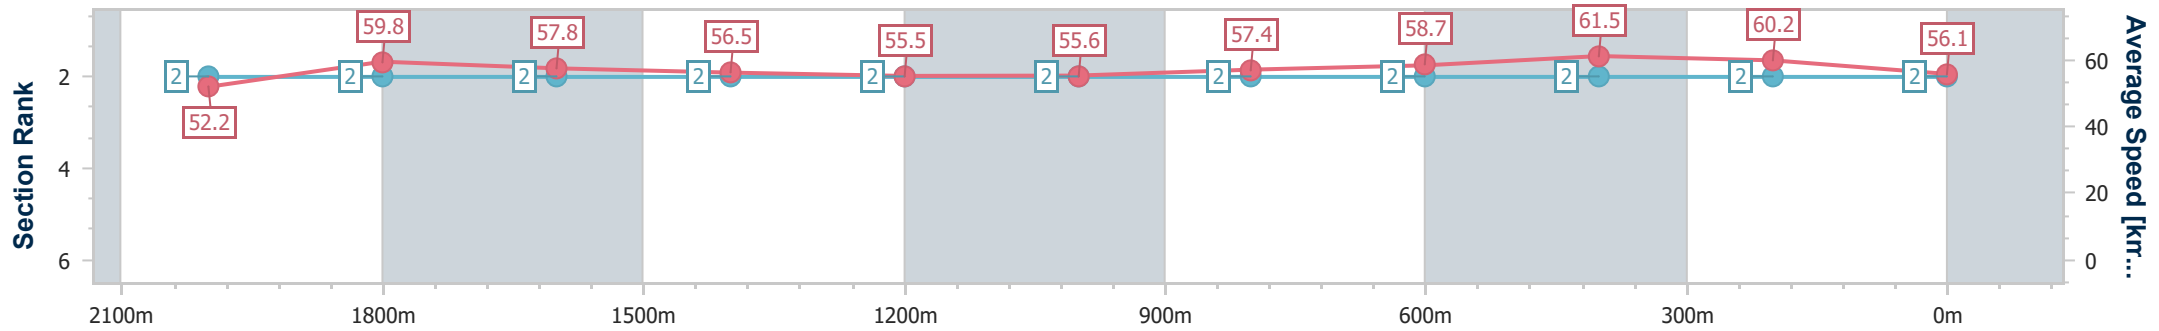

Sunshine Coast QLD Professional

Race 1: Wesbeam Class 1 Plate - 2200m

27 October 2024 - 13:20

Track Rating: Good 4, Weather: Cloudy, Rail Position: True

Section	Overall	2000m	1800m	1600m	1400m	1200m	1000m	800m	600m	400m	200m
Section Times	2:18.93 [2] (0:13.82)	2:05.11 [2] (0:12.09)	1:53.02 [2] (0:12.47)	1:40.55 [2] (0:12.82)	1:27.73 [2] (0:13.06)	1:14.67 [2] (0:13.01)	1:01.66 [2] (0:12.64)	0:49.02 [2] (0:12.42)	0:36.60 [2] (0:11.81)	0:24.79 [2] (0:11.96)	0:12.83 [2] (0:12.83)
Average Speed [km/h]	52.2	59.8	57.8	56.5	55.5	55.6	57.4	58.7	61.5	60.2	56.1
Top Speed [km/h]	59.9	60.6	59.1	57.6	56.7	56.8	58.0	60.5	62.2	62.0	59.2
Avg. Dist. to Rail [m]	7.6	1.2	0.6	2.2	3.2	3.5	3.2	2.3	1.4	3.9	8.1
Avg. Stride Freq. [Hz]	2.2	2.3	2.2	2.2	2.2	2.2	2.2	2.2	2.3	2.3	2.2
Avg. Stride Length [m]	6.5	7.4	7.2	7.2	7.1	7.2	7.3	7.4	7.4	7.1	7.0