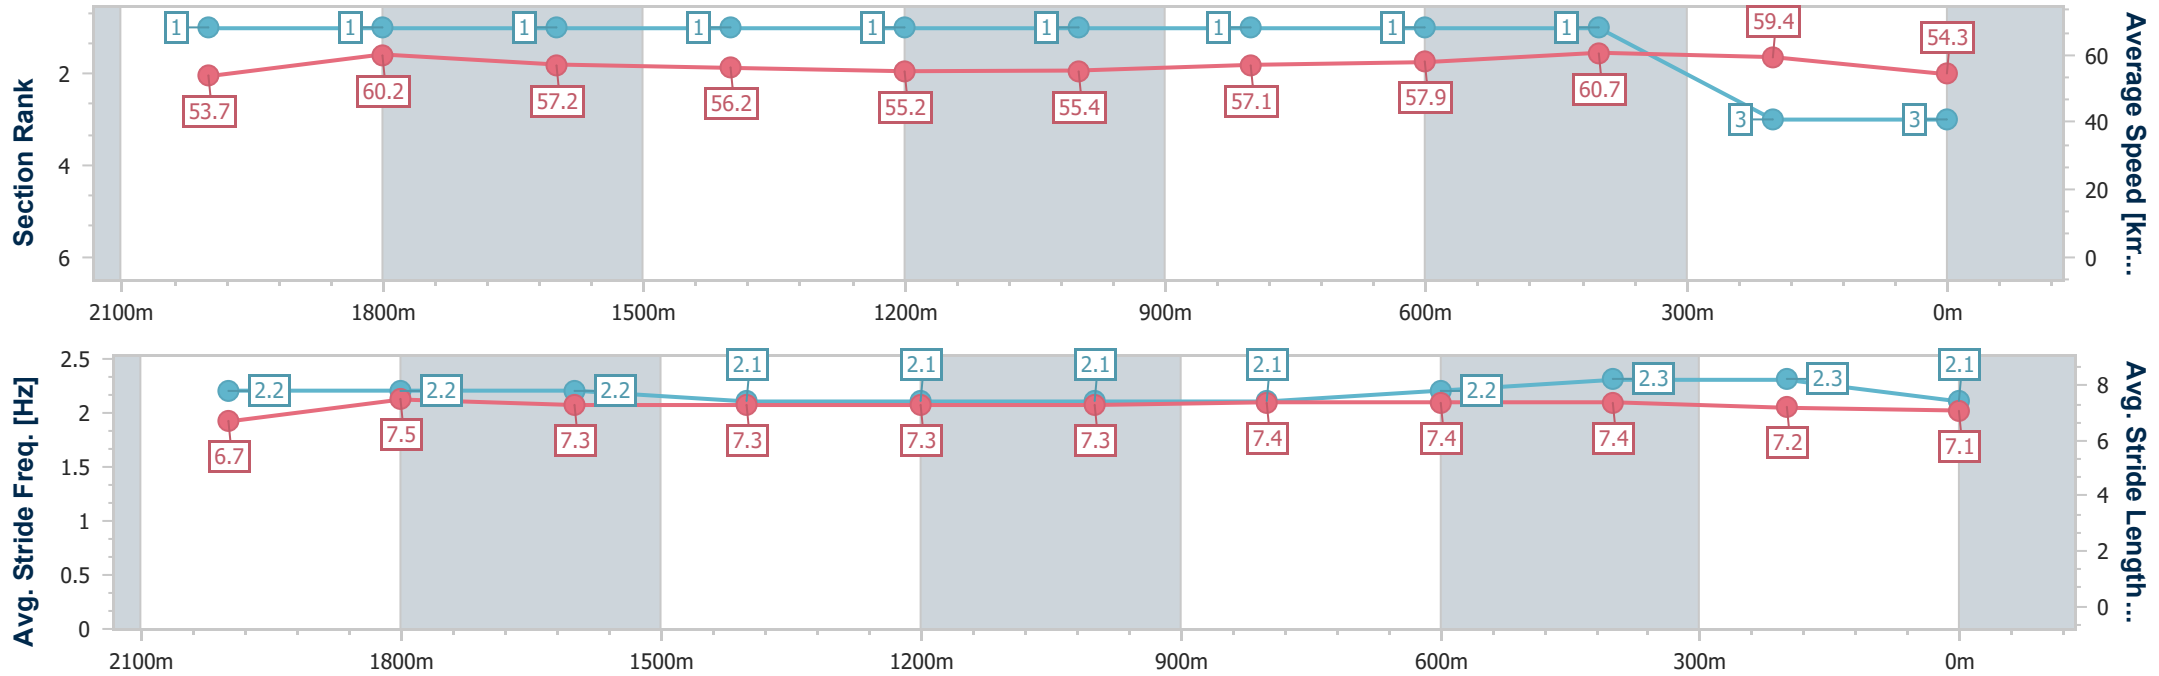

Sunshine Coast QLD Professional

Race 1: Wesbeam Class 1 Plate - 2200m

27 October 2024 - 13:20

Track Rating: Good 4, Weather: Cloudy, Rail Position: True

Section	Overall	2000m	1800m	1600m	1400m	1200m	1000m	800m	600m	400m	200m
Section Times	2:19.42 [3] (0:13.46)	2:05.96 [1] (0:11.95)	1:54.01 [1] (0:12.56)	1:41.45 [1] (0:12.88)	1:28.57 [1] (0:13.13)	1:15.44 [1] (0:12.98)	1:02.46 [1] (0:12.70)	0:49.76 [1] (0:12.52)	0:37.24 [1] (0:11.85)	0:25.39 [1] (0:12.13)	0:13.26 [3] (0:13.26)
Average Speed [km/h]	53.7	60.2	57.2	56.2	55.2	55.4	57.1	57.9	60.7	59.4	54.3
Top Speed [km/h]	61.5	61.7	58.6	57.1	56.6	56.5	57.7	59.8	61.1	60.6	56.7
Avg. Dist. to Rail [m]	9.1	0.7	0.2	1.4	2.2	2.4	2.2	1.2	0.4	2.5	5.5
Avg. Stride Freq. [Hz]	2.2	2.2	2.2	2.1	2.1	2.1	2.1	2.2	2.3	2.3	2.1
Avg. Stride Length [m]	6.7	7.5	7.3	7.3	7.3	7.3	7.4	7.4	7.4	7.2	7.1

- [] Ranking at each section and finish
- .-.- No data available at this section
- NA No data available

Horse/Jockey Name	Ginasue
Final Rank	4
Fastest Section Time (Section)	0:11.89 (600m)
Top Speed [km/h] (Section)	61.2 (600m)
Race State	Finished