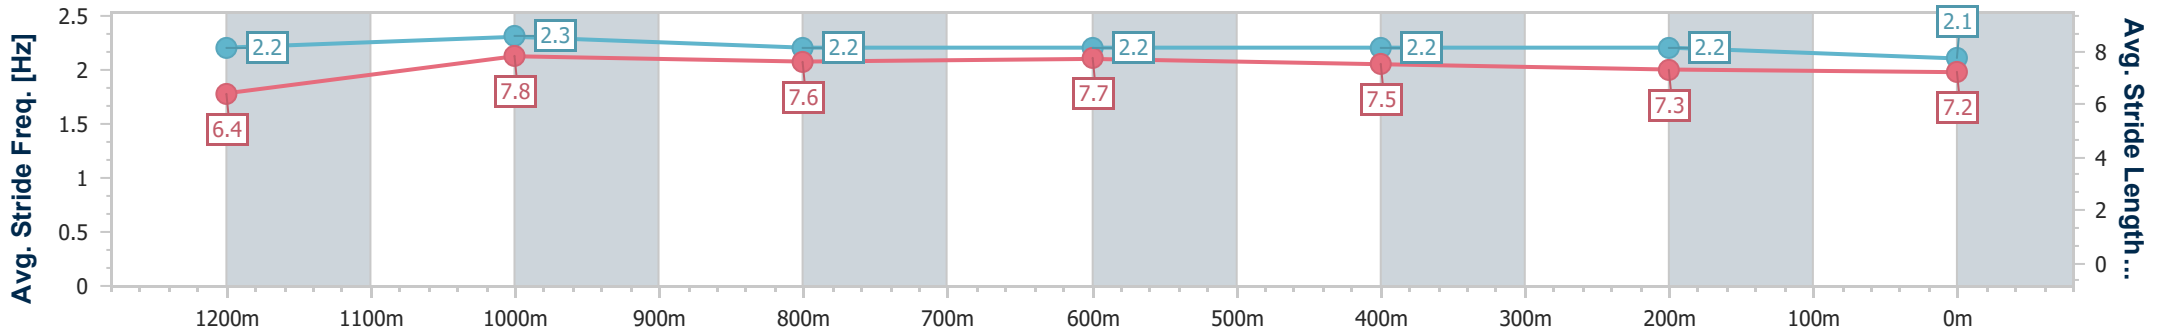

Sunshine Coast QLD Professional

Race 4: HUME DOORS Maiden Handicap - 1400m

27 October 2024 - 15:05

Track Rating: Good 4, Weather: Fine, Rail Position: True

Section	Overall	1200m	1000m	800m	600m	400m	200m
Section Times	1:26.27 [8] (0:13.93)	1:12.34 [6] (0:10.95)	1:01.39 [2] (0:11.88)	0:49.51 [2] (0:12.06)	0:37.45 [2] (0:12.07)	0:25.38 [2] (0:12.37)	0:13.01 [4] (0:13.01)
Average Speed [km/h]	51.8	65.7	61.0	60.4	59.6	58.2	55.4
Top Speed [km/h]	67.0	67.7	63.6	61.4	61.2	59.1	57.7
Avg. Dist. to Rail [m]	11.6	4.4	3.1	1.4	0.2	2.9	4.9
Avg. Stride Freq. [Hz]	2.2	2.3	2.2	2.2	2.2	2.2	2.1
Avg. Stride Length [m]	6.4	7.8	7.6	7.7	7.5	7.3	7.2

- [] Ranking at each section and finish
- .-.-.- No data available at this section
- NA No data available

Horse/Jockey Name	Zephalong
Final Rank	9
Fastest Section Time (Section)	0:11.38 (1200m)
Top Speed [km/h] (Section)	64.8 (1200m)
Race State	Finished