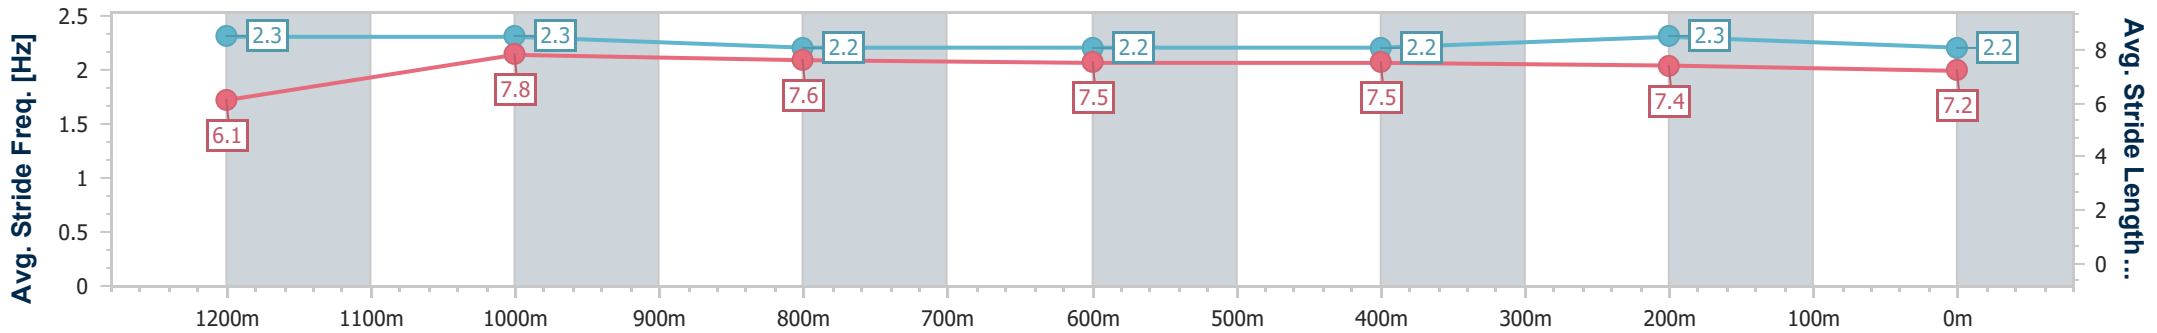

- [] Ranking at each section and finish
- .-.- No data available at this section
- NA No data available

Horse/Jockey Name	Rumbling Away
Final Rank	7
Fastest Section Time (Section)	0:11.37 (1200m)
Top Speed [km/h] (Section)	65.1 (Overall)
Race State	Finished

Sunshine Coast QLD Professional

Race 4: HUME DOORS Maiden Handicap - 1400m

27 October 2024 - 15:05

Track Rating: Good 4, Weather: Fine, Rail Position: True

Section	Overall	1200m	1000m	800m	600m	400m	200m
Section Times	1:25.99 [7] (0:14.30)	1:11.69 [12] (0:11.37)	1:00.32 [11] (0:11.85)	0:48.47 [8] (0:12.09)	0:36.38 [8] (0:11.92)	0:24.46 [8] (0:11.93)	0:12.53 [8] (0:12.53)
Average Speed [km/h]	50.4	63.3	61.0	60.2	60.5	60.2	57.4
Top Speed [km/h]	65.1	65.0	62.7	62.1	61.2	60.7	59.5
Avg. Dist. to Rail [m]	6.2	2.4	2.4	1.2	0.3	0.4	0.8
Avg. Stride Freq. [Hz]	2.3	2.3	2.2	2.2	2.2	2.3	2.2
Avg. Stride Length [m]	6.1	7.8	7.6	7.5	7.5	7.4	7.2