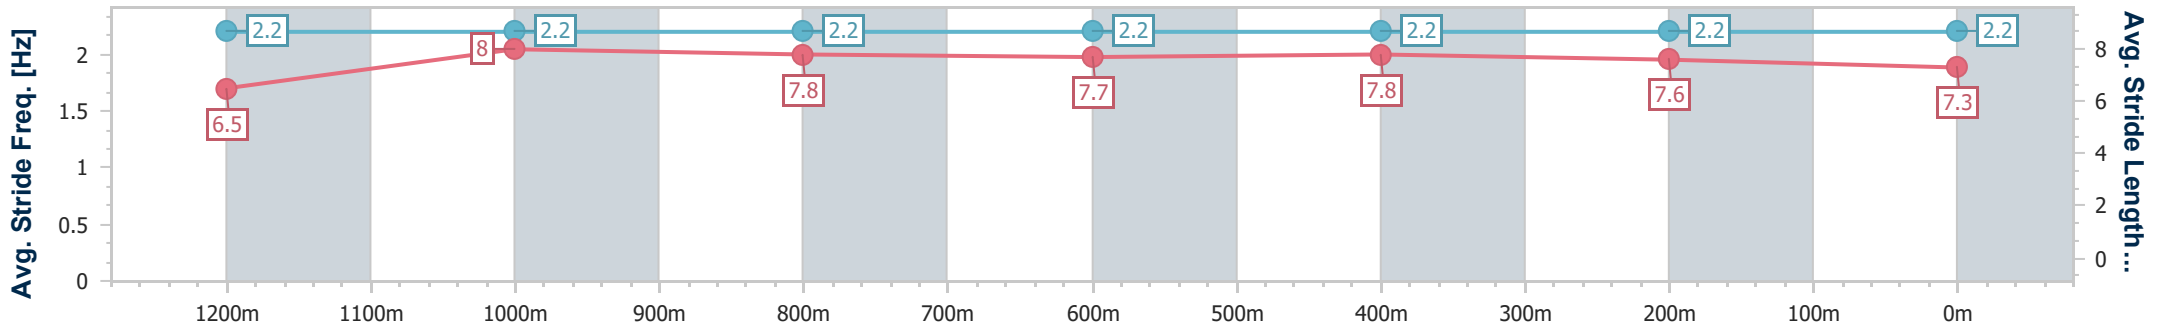

Sunshine Coast QLD Professional

Race 4: HUME DOORS Maiden Handicap - 1400m

27 October 2024 - 15:05

Track Rating: Good 4, Weather: Fine, Rail Position: True

Section	Overall	1200m	1000m	800m	600m	400m	200m
Section Times	1:25.87 [4] (0:14.03)	1:11.84 [10] (0:11.32)	1:00.52 [8] (0:11.94)	0:48.58 [6] (0:12.11)	0:36.47 [6] (0:12.01)	0:24.46 [6] (0:11.91)	0:12.55 [7] (0:12.55)
Average Speed [km/h]	51.5	63.6	61.1	60.4	61.0	60.4	57.4
Top Speed [km/h]	64.9	65.3	63.2	61.4	61.6	61.1	59.7
Avg. Dist. to Rail [m]	14.4	6.5	4.6	3.2	2.7	6.2	7.1
Avg. Stride Freq. [Hz]	2.2	2.2	2.2	2.2	2.2	2.2	2.2
Avg. Stride Length [m]	6.5	8.0	7.8	7.7	7.8	7.6	7.3

- [] Ranking at each section and finish
- .-.- No data available at this section
- NA No data available

Horse/Jockey Name	Scottville Scooter
Final Rank	5
Fastest Section Time (Section)	0:11.19 (1200m)
Top Speed [km/h] (Section)	65.8 (1200m)
Race State	Finished