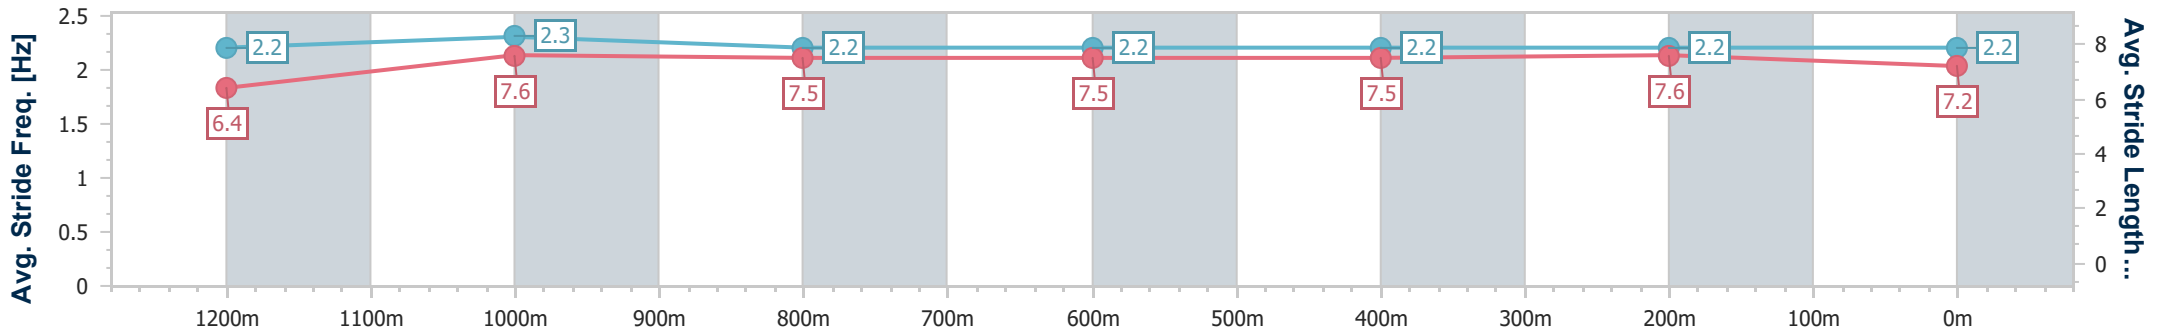

- [] Ranking at each section and finish
- .-.-.- No data available at this section
- NA No data available

Horse/Jockey Name	Snow Show
Final Rank	5
Fastest Section Time (Section)	0:11.26 (1200m)
Top Speed [km/h] (Section)	66.0 (1200m)
Race State	Finished

Sunshine Coast QLD Professional

Race 4: HUME DOORS Maiden Handicap - 1400m

27 October 2024 - 15:05

Track Rating: Good 4, Weather: Fine, Rail Position: True

Section	Overall	1200m	1000m	800m	600m	400m	200m
Section Times	1:25.87 [5] (0:13.86)	1:12.01 [4] (0:11.26)	1:00.75 [4] (0:12.02)	0:48.73 [4] (0:12.23)	0:36.50 [5] (0:11.94)	0:24.56 [4] (0:11.96)	0:12.60 [5] (0:12.60)
Average Speed [km/h]	52.0	64.0	60.2	59.3	60.5	60.3	57.1
Top Speed [km/h]	65.8	66.0	62.8	60.6	61.8	61.1	59.8
Avg. Dist. to Rail [m]	11.7	5.3	3.2	1.5	0.4	3.4	4.7
Avg. Stride Freq. [Hz]	2.2	2.3	2.2	2.2	2.2	2.2	2.2
Avg. Stride Length [m]	6.4	7.6	7.5	7.5	7.5	7.6	7.2

- [] Ranking at each section and finish
- .-.- No data available at this section
- NA No data available

Horse/Jockey Name	Rumbling Away
Final Rank	7
Fastest Section Time (Section)	0:11.37 (1200m)
Top Speed [km/h] (Section)	65.1 (Overall)
Race State	Finished