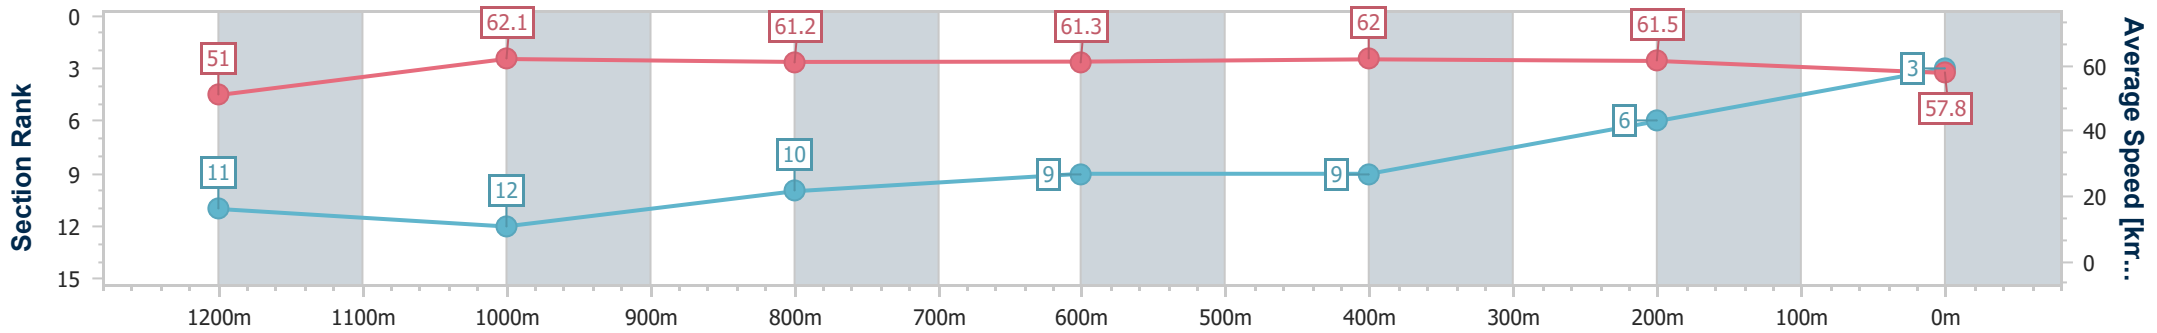

Sunshine Coast QLD Professional

Race 4: HUME DOORS Maiden Handicap - 1400m

27 October 2024 - 15:05

Track Rating: Good 4, Weather: Fine, Rail Position: True

Section	Overall	1200m	1000m	800m	600m	400m	200m
Section Times	1:25.74 [3] (0:14.17)	1:11.57 [11] (0:11.58)	0:59.99 [12] (0:11.89)	0:48.10 [10] (0:12.05)	0:36.05 [9] (0:11.88)	0:24.17 [9] (0:11.73)	0:12.44 [6] (0:12.44)
Average Speed [km/h]	51.0	62.1	61.2	61.3	62.0	61.5	57.8
Top Speed [km/h]	63.3	63.4	63.7	63.3	62.8	62.2	61.0
Avg. Dist. to Rail [m]	10.6	4.7	4.6	4.2	4.1	6.7	7.6
Avg. Stride Freq. [Hz]	2.2	2.3	2.3	2.4	2.4	2.4	2.4
Avg. Stride Length [m]	6.2	7.4	7.3	7.3	7.2	7.2	6.8