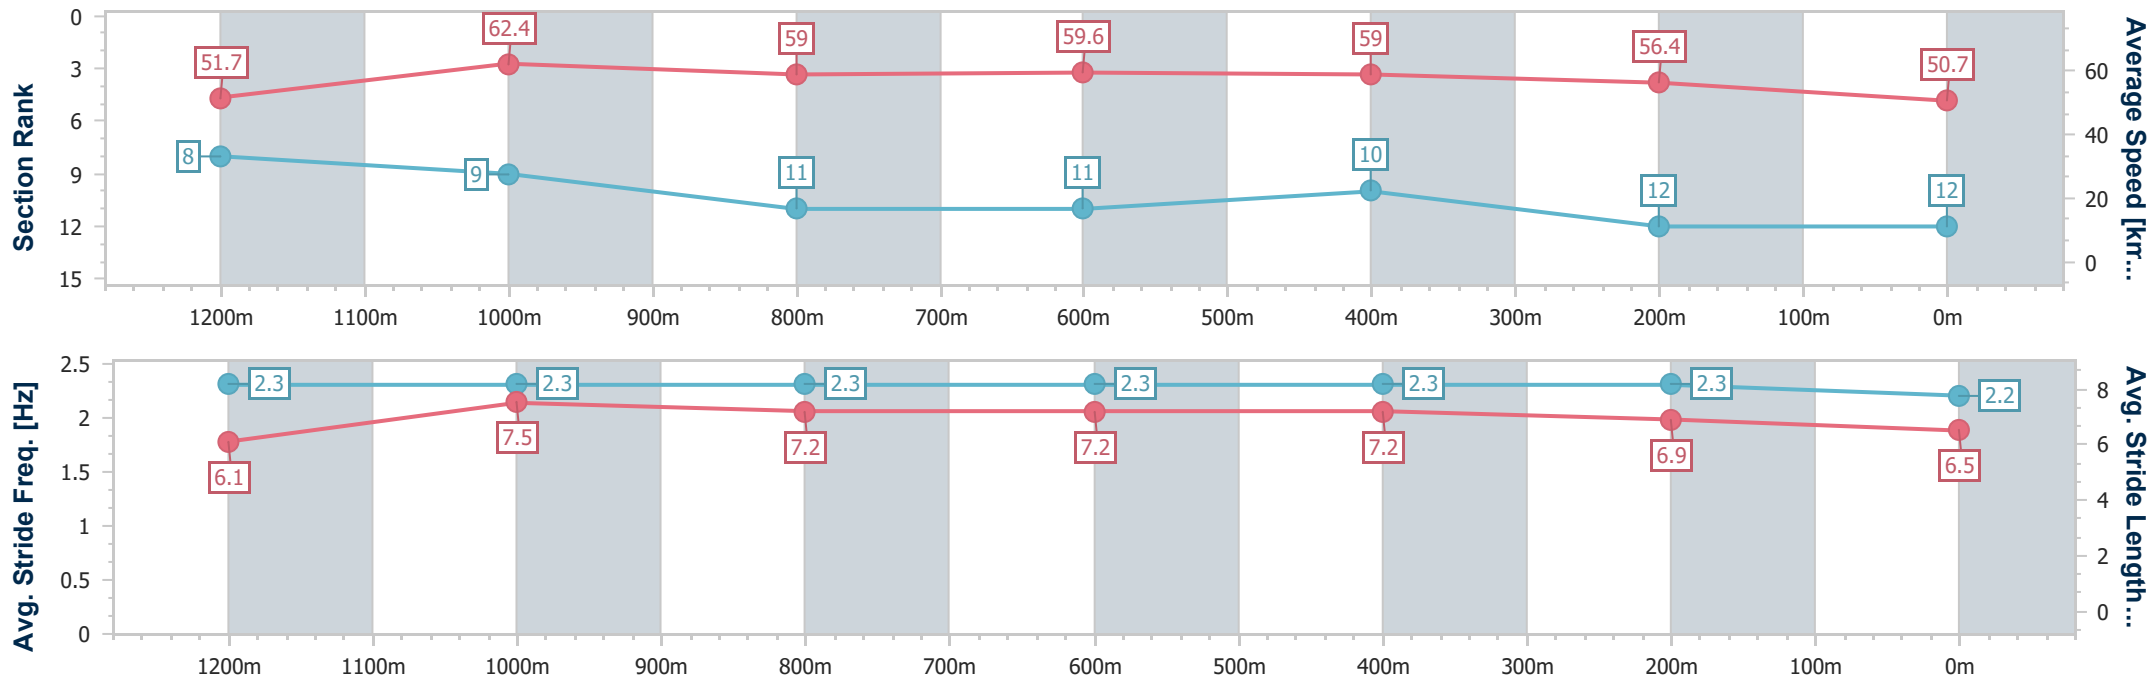

Sunshine Coast QLD Professional

Race 4: HUME DOORS Maiden Handicap - 1400m

27 October 2024 - 15:05

Track Rating: Good 4, Weather: Fine, Rail Position: True

Section	Overall	1200m	1000m	800m	600m	400m	200m
Section Times	1:29.15 [12] (0:13.98)	1:15.17 [8] (0:11.52)	1:03.65 [9] (0:12.27)	0:51.38 [11] (0:12.19)	0:39.19 [11] (0:12.19)	0:27.00 [10] (0:12.79)	0:14.21 [12] (0:14.21)
Average Speed [km/h]	51.7	62.4	59.0	59.6	59.0	56.4	50.7
Top Speed [km/h]	64.7	64.1	62.2	61.5	61.2	59.2	54.0
Avg. Dist. to Rail [m]	7.1	3.2	3.1	1.5	0.4	0.7	0.9
Avg. Stride Freq. [Hz]	2.3	2.3	2.3	2.3	2.3	2.3	2.2
Avg. Stride Length [m]	6.1	7.5	7.2	7.2	7.2	6.9	6.5

- [] Ranking at each section and finish
- .-.- No data available at this section
- NA No data available