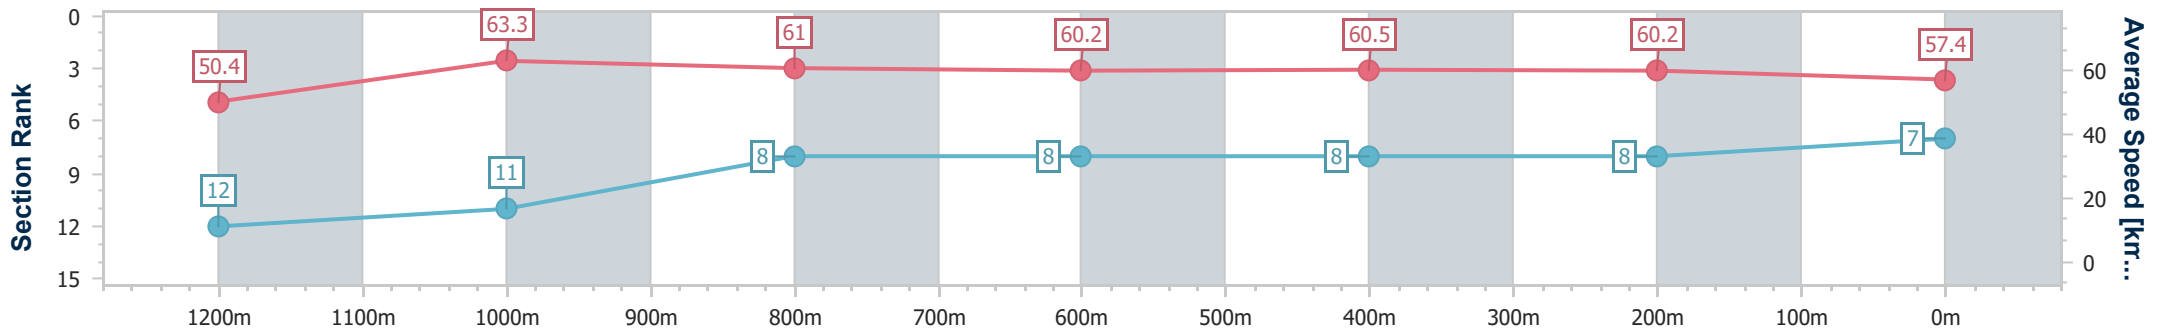

- [] Ranking at each section and finish
- .-.- No data available at this section
- NA No data available

Horse/Jockey Name	Rumbling Away
Final Rank	7
Fastest Section Time (Section)	0:11.37 (1200m)
Top Speed [km/h] (Section)	65.1 (Overall)
Race State	Finished

Sunshine Coast QLD Professional

Race 4: HUME DOORS Maiden Handicap - 1400m

27 October 2024 - 15:05

Track Rating: Good 4, Weather: Fine, Rail Position: True

Section	Overall	1200m	1000m	800m	600m	400m	200m
Section Times	1:25.99 [7] (0:14.30)	1:11.69 [12] (0:11.37)	1:00.32 [11] (0:11.85)	0:48.47 [8] (0:12.09)	0:36.38 [8] (0:11.92)	0:24.46 [8] (0:11.93)	0:12.53 [8] (0:12.53)
Average Speed [km/h]	50.4	63.3	61.0	60.2	60.5	60.2	57.4
Top Speed [km/h]	65.1	65.0	62.7	62.1	61.2	60.7	59.5
Avg. Dist. to Rail [m]	6.2	2.4	2.4	1.2	0.3	0.4	0.8
Avg. Stride Freq. [Hz]	2.3	2.3	2.2	2.2	2.2	2.3	2.2
Avg. Stride Length [m]	6.1	7.8	7.6	7.5	7.5	7.4	7.2