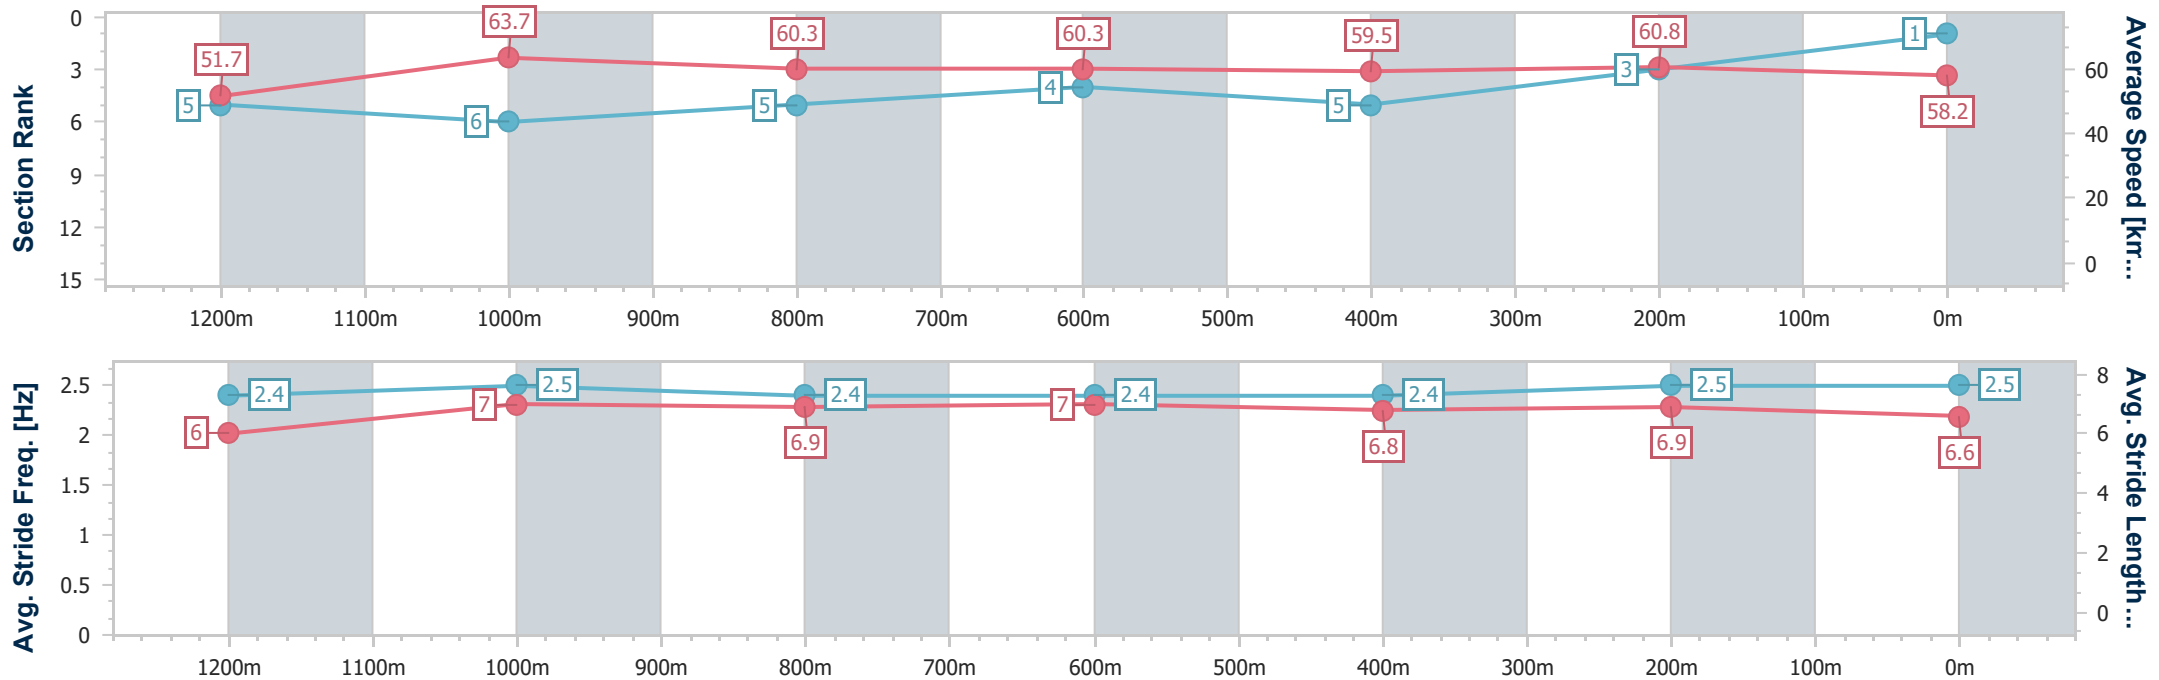

27 October 2024 - 15:05

Track Rating: Good 4, Weather: Fine, Rail Position: True

Section	Overall	1200m	1000m	800m	600m	400m	200m
Section Times	1:25.60 [1] (0:13.93)	1:11.67 [5] (0:11.33)	1:00.34 [6] (0:11.94)	0:48.40 [5] (0:12.05)	0:36.35 [4] (0:12.14)	0:24.21 [5] (0:11.84)	0:12.37 [3] (0:12.37)
Average Speed [km/h]	51.7	63.7	60.3	60.3	59.5	60.8	58.2
Top Speed [km/h]	64.1	64.4	62.1	61.7	61.6	61.9	60.4
Avg. Dist. to Rail [m]	4.8	2.5	2.2	1.5	0.4	1.4	3.7
Avg. Stride Freq. [Hz]	2.4	2.5	2.4	2.4	2.4	2.5	2.5
Avg. Stride Length [m]	6.0	7.0	6.9	7.0	6.8	6.9	6.6