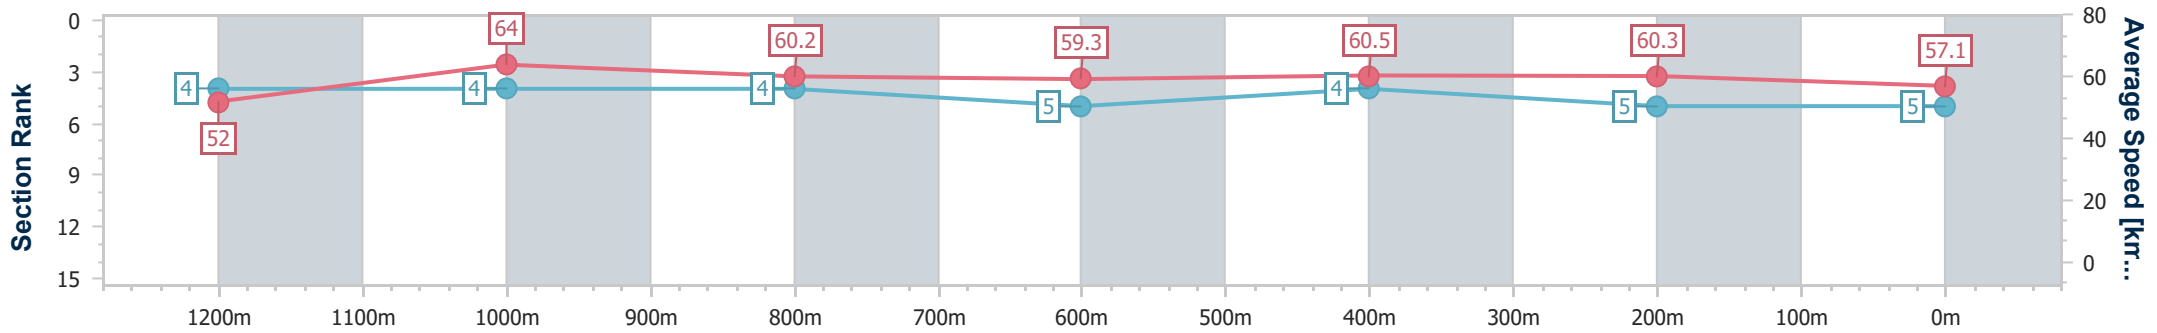

- [] Ranking at each section and finish
- .-.-.- No data available at this section
- NA No data available

Horse/Jockey Name	Snow Show
Final Rank	5
Fastest Section Time (Section)	0:11.26 (1200m)
Top Speed [km/h] (Section)	66.0 (1200m)
Race State	Finished

Sunshine Coast QLD Professional

Race 4: HUME DOORS Maiden Handicap - 1400m

27 October 2024 - 15:05

Track Rating: Good 4, Weather: Fine, Rail Position: True

Section	Overall	1200m	1000m	800m	600m	400m	200m
Section Times	1:25.87 [5] (0:13.86)	1:12.01 [4] (0:11.26)	1:00.75 [4] (0:12.02)	0:48.73 [4] (0:12.23)	0:36.50 [5] (0:11.94)	0:24.56 [4] (0:11.96)	0:12.60 [5] (0:12.60)
Average Speed [km/h]	52.0	64.0	60.2	59.3	60.5	60.3	57.1
Top Speed [km/h]	65.8	66.0	62.8	60.6	61.8	61.1	59.8
Avg. Dist. to Rail [m]	11.7	5.3	3.2	1.5	0.4	3.4	4.7
Avg. Stride Freq. [Hz]	2.2	2.3	2.2	2.2	2.2	2.2	2.2
Avg. Stride Length [m]	6.4	7.6	7.5	7.5	7.5	7.6	7.2

- [] Ranking at each section and finish
- .-.- No data available at this section
- NA No data available

Horse/Jockey Name	Rumbling Away
Final Rank	7
Fastest Section Time (Section)	0:11.37 (1200m)
Top Speed [km/h] (Section)	65.1 (Overall)
Race State	Finished