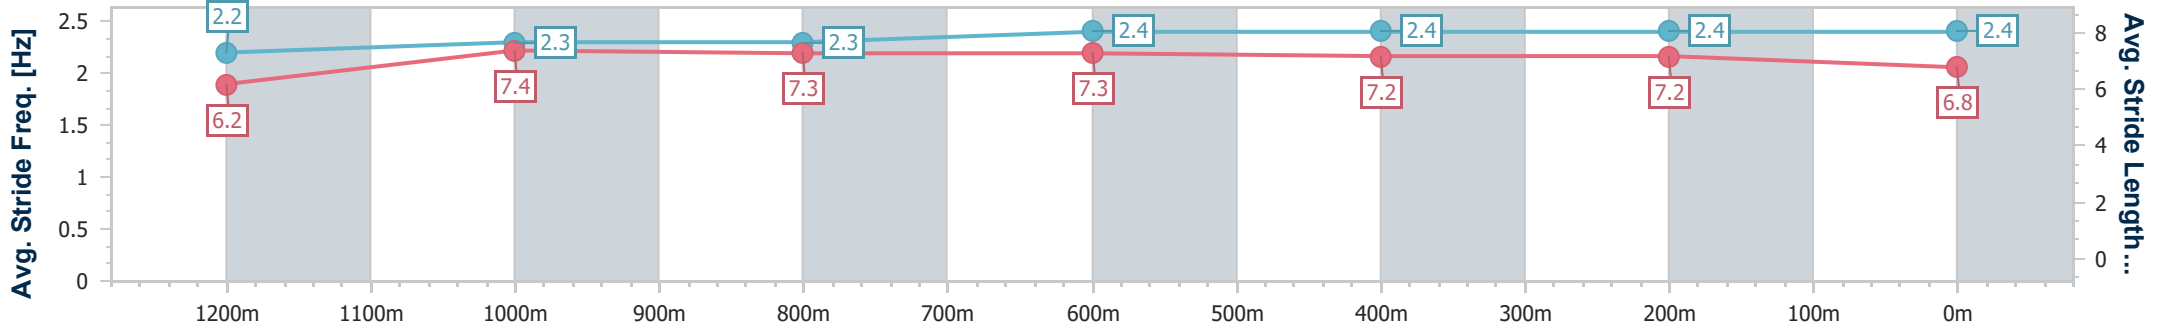

Sunshine Coast QLD Professional

Race 4: HUME DOORS Maiden Handicap - 1400m

27 October 2024 - 15:05

Track Rating: Good 4, Weather: Fine, Rail Position: True

Section	Overall	1200m	1000m	800m	600m	400m	200m
Section Times	1:25.74 [3] (0:14.17)	1:11.57 [11] (0:11.58)	0:59.99 [12] (0:11.89)	0:48.10 [10] (0:12.05)	0:36.05 [9] (0:11.88)	0:24.17 [9] (0:11.73)	0:12.44 [6] (0:12.44)
Average Speed [km/h]	51.0	62.1	61.2	61.3	62.0	61.5	57.8
Top Speed [km/h]	63.3	63.4	63.7	63.3	62.8	62.2	61.0
Avg. Dist. to Rail [m]	10.6	4.7	4.6	4.2	4.1	6.7	7.6
Avg. Stride Freq. [Hz]	2.2	2.3	2.3	2.4	2.4	2.4	2.4
Avg. Stride Length [m]	6.2	7.4	7.3	7.3	7.2	7.2	6.8