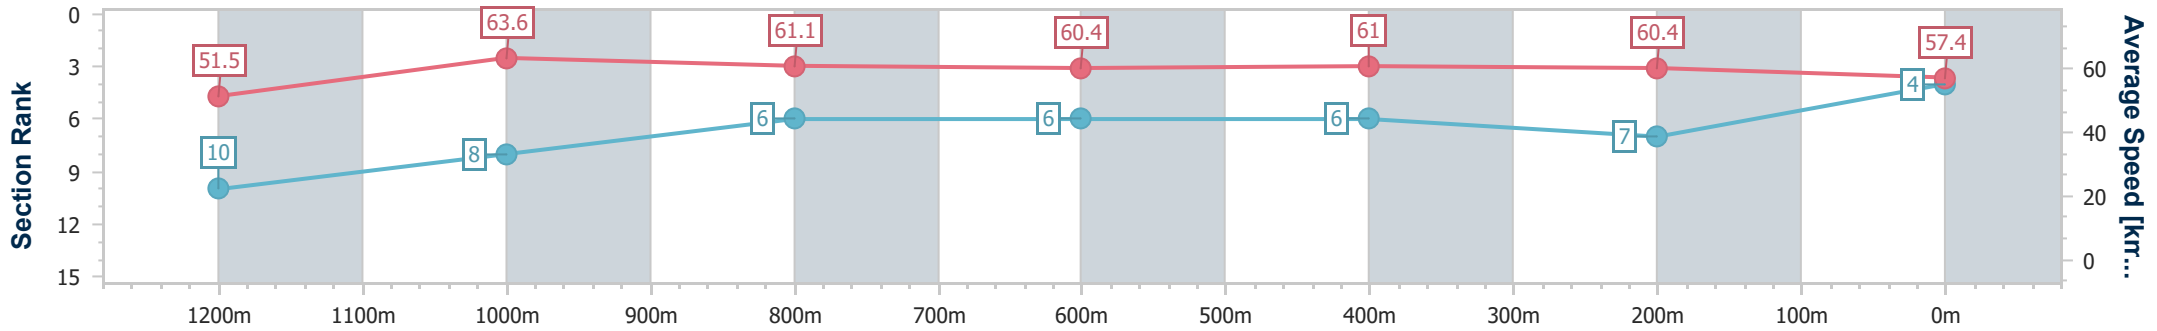

Sunshine Coast QLD Professional

Race 4: HUME DOORS Maiden Handicap - 1400m

27 October 2024 - 15:05

Track Rating: Good 4, Weather: Fine, Rail Position: True

Section	Overall	1200m	1000m	800m	600m	400m	200m
Section Times	1:25.87 [4] (0:14.03)	1:11.84 [10] (0:11.32)	1:00.52 [8] (0:11.94)	0:48.58 [6] (0:12.11)	0:36.47 [6] (0:12.01)	0:24.46 [6] (0:11.91)	0:12.55 [7] (0:12.55)
Average Speed [km/h]	51.5	63.6	61.1	60.4	61.0	60.4	57.4
Top Speed [km/h]	64.9	65.3	63.2	61.4	61.6	61.1	59.7
Avg. Dist. to Rail [m]	14.4	6.5	4.6	3.2	2.7	6.2	7.1
Avg. Stride Freq. [Hz]	2.2	2.2	2.2	2.2	2.2	2.2	2.2
Avg. Stride Length [m]	6.5	8.0	7.8	7.7	7.8	7.6	7.3

- [] Ranking at each section and finish
- .-.- No data available at this section
- NA No data available

Horse/Jockey Name	Scottville Scooter
Final Rank	5
Fastest Section Time (Section)	0:11.19 (1200m)
Top Speed [km/h] (Section)	65.8 (1200m)
Race State	Finished