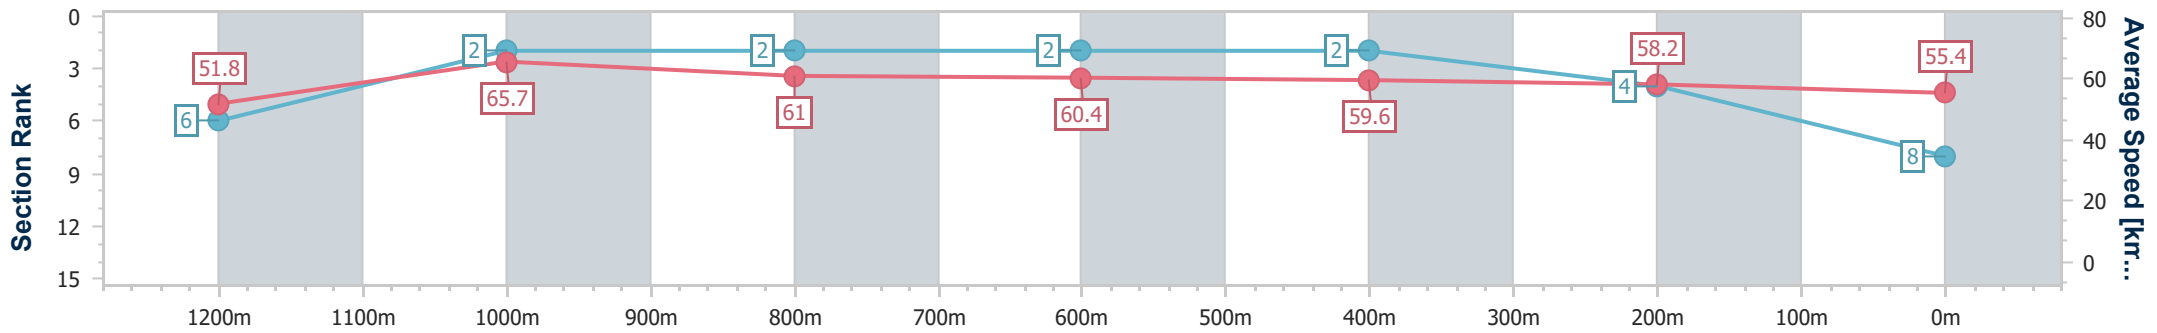

Sunshine Coast QLD Professional

Race 4: HUME DOORS Maiden Handicap - 1400m

27 October 2024 - 15:05

Track Rating: Good 4, Weather: Fine, Rail Position: True

Section	Overall	1200m	1000m	800m	600m	400m	200m
Section Times	1:26.27 [8] (0:13.93)	1:12.34 [6] (0:10.95)	1:01.39 [2] (0:11.88)	0:49.51 [2] (0:12.06)	0:37.45 [2] (0:12.07)	0:25.38 [2] (0:12.37)	0:13.01 [4] (0:13.01)
Average Speed [km/h]	51.8	65.7	61.0	60.4	59.6	58.2	55.4
Top Speed [km/h]	67.0	67.7	63.6	61.4	61.2	59.1	57.7
Avg. Dist. to Rail [m]	11.6	4.4	3.1	1.4	0.2	2.9	4.9
Avg. Stride Freq. [Hz]	2.2	2.3	2.2	2.2	2.2	2.2	2.1
Avg. Stride Length [m]	6.4	7.8	7.6	7.7	7.5	7.3	7.2

- [] Ranking at each section and finish
- .-.-.- No data available at this section
- NA No data available

Horse/Jockey Name	Zephalong
Final Rank	9
Fastest Section Time (Section)	0:11.38 (1200m)
Top Speed [km/h] (Section)	64.8 (1200m)
Race State	Finished