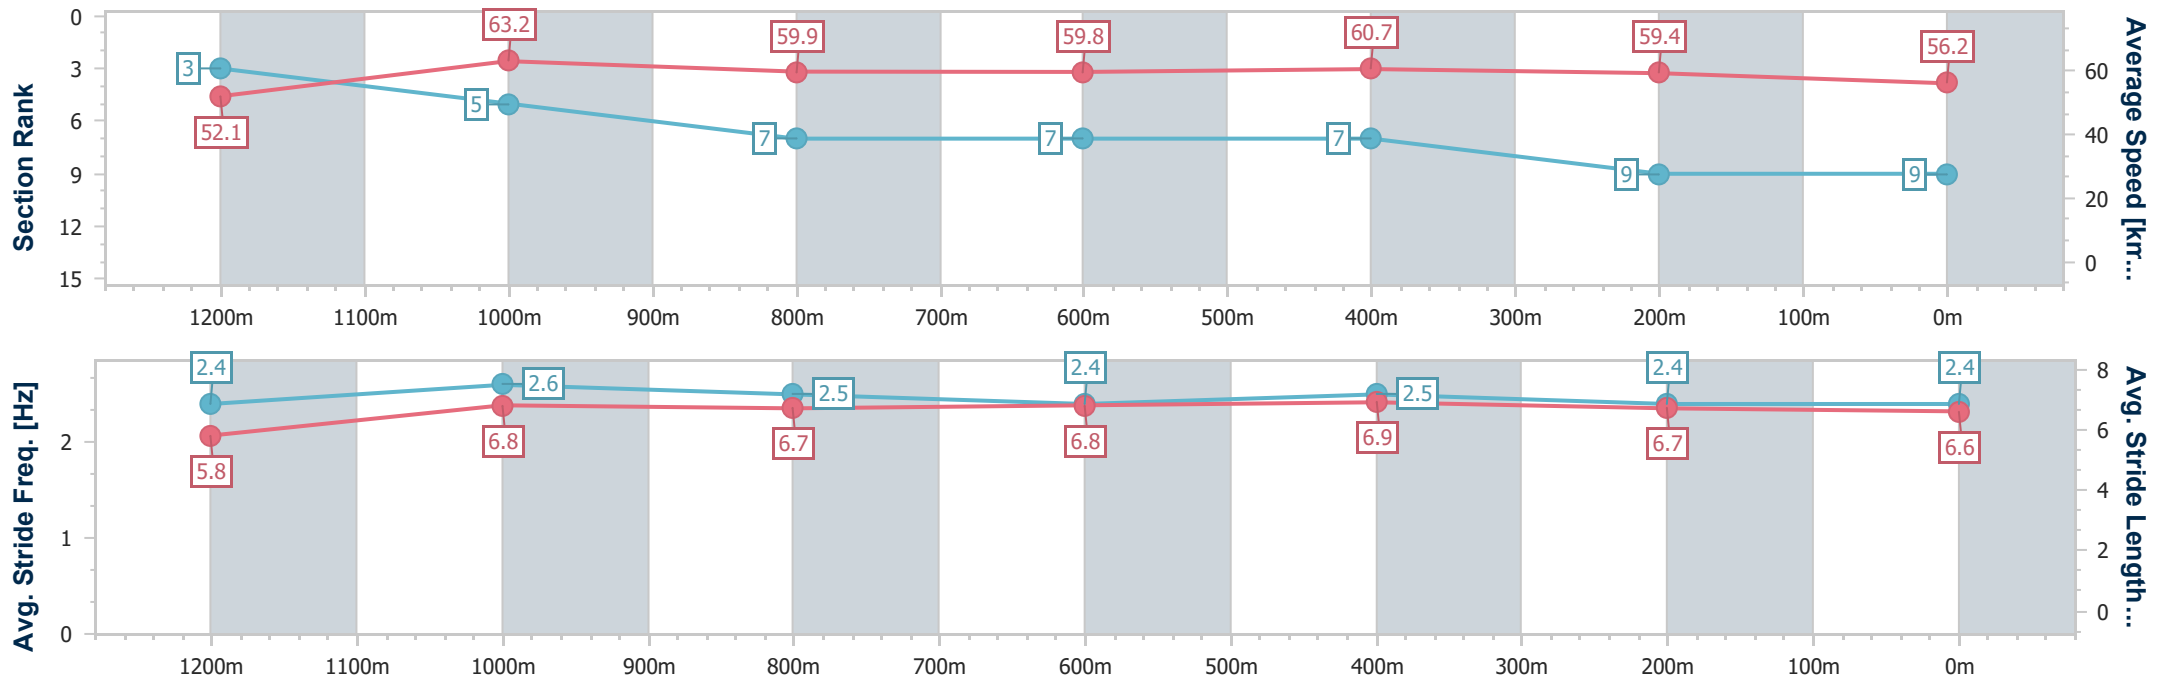

- [] Ranking at each section and finish
- .-.-.- No data available at this section
- NA No data available

Horse/Jockey Name	Zephalong
Final Rank	9
Fastest Section Time (Section)	0:11.38 (1200m)
Top Speed [km/h] (Section)	64.8 (1200m)
Race State	Finished

Sunshine Coast QLD Professional

Race 4: HUME DOORS Maiden Handicap - 1400m

27 October 2024 - 15:05

Track Rating: Good 4, Weather: Fine, Rail Position: True

Section	Overall	1200m	1000m	800m	600m	400m	200m
Section Times	1:26.43 [9] (0:13.84)	1:12.59 [3] (0:11.38)	1:01.21 [5] (0:12.14)	0:49.07 [7] (0:12.16)	0:36.91 [7] (0:11.95)	0:24.96 [7] (0:12.14)	0:12.82 [9] (0:12.82)
Average Speed [km/h]	52.1	63.2	59.9	59.8	60.7	59.4	56.2
Top Speed [km/h]	62.9	64.8	63.4	61.1	62.2	60.4	58.6
Avg. Dist. to Rail [m]	8.2	3.8	3.6	1.7	1.9	5.7	7.4
Avg. Stride Freq. [Hz]	2.4	2.6	2.5	2.4	2.5	2.4	2.4
Avg. Stride Length [m]	5.8	6.8	6.7	6.8	6.9	6.7	6.6

- [] Ranking at each section and finish
- .-.- No data available at this section
- NA No data available

Horse/Jockey Name	Embezzled Heart
Final Rank	10
Fastest Section Time (Section)	0:11.32 (1200m)
Top Speed [km/h] (Section)	65.1 (1200m)
Race State	Finished