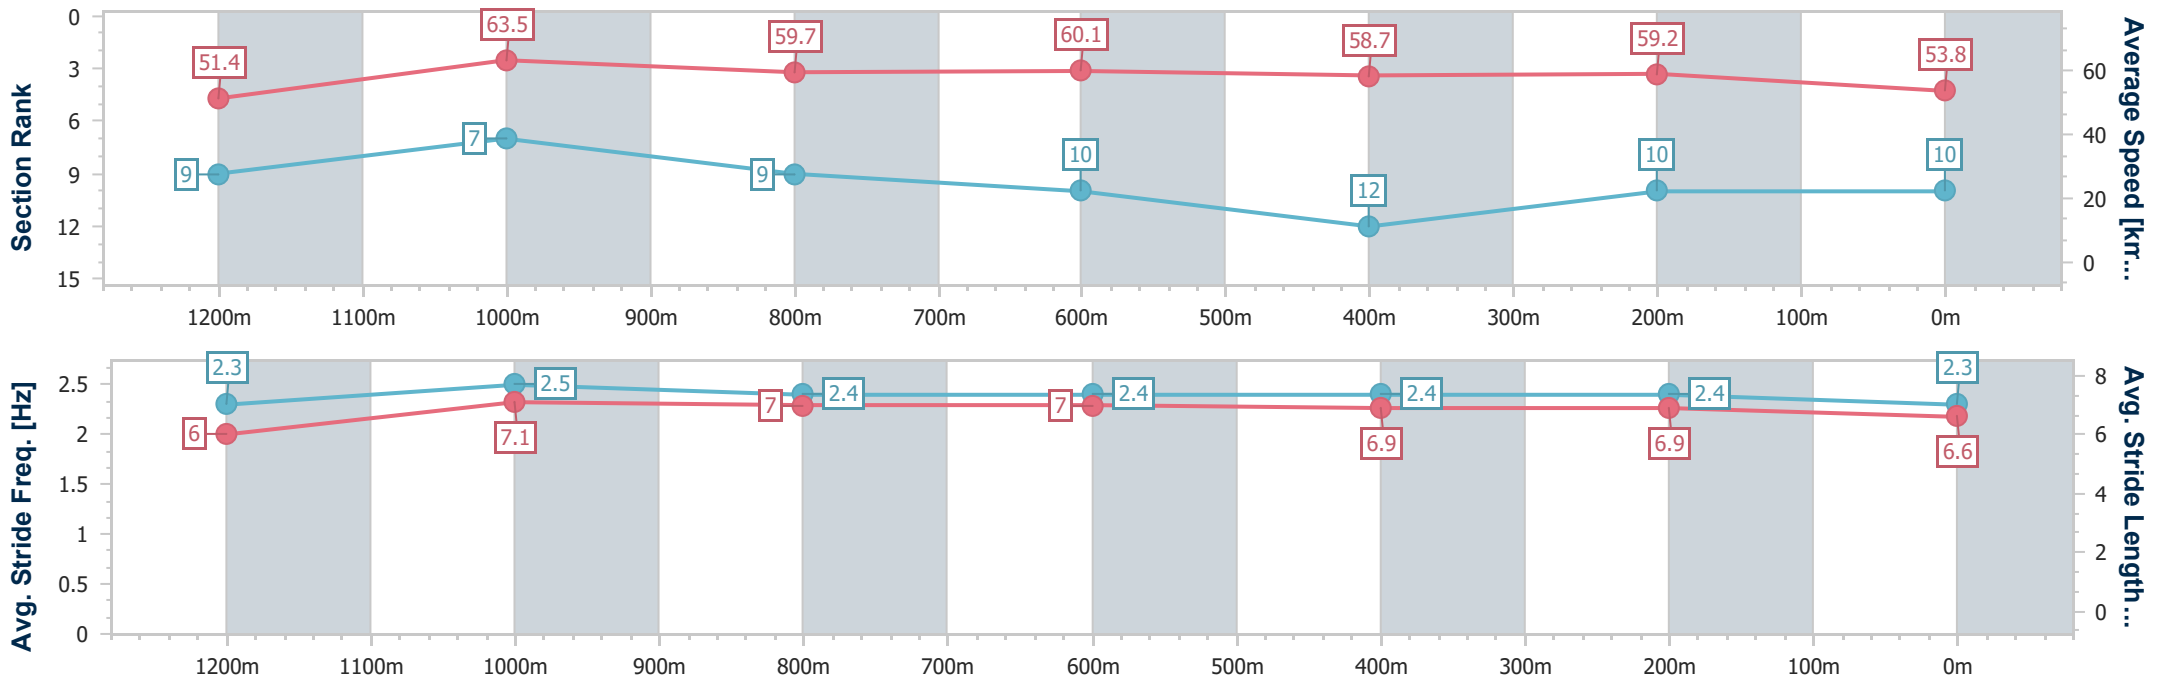

- [] Ranking at each section and finish
- .-.- No data available at this section
- NA No data available

Horse/Jockey Name	Embezzled Heart
Final Rank	10
Fastest Section Time (Section)	0:11.32 (1200m)
Top Speed [km/h] (Section)	65.1 (1200m)
Race State	Finished

Sunshine Coast QLD Professional

Race 4: HUME DOORS Maiden Handicap - 1400m

27 October 2024 - 15:05

Track Rating: Good 4, Weather: Fine, Rail Position: True

Section	Overall	1200m	1000m	800m	600m	400m	200m
Section Times	1:27.80 [10] (0:14.02)	1:13.78 [9] (0:11.32)	1:02.46 [7] (0:12.25)	0:50.21 [9] (0:12.18)	0:38.03 [10] (0:12.45)	0:25.58 [12] (0:12.18)	0:13.40 [10] (0:13.40)
Average Speed [km/h]	51.4	63.5	59.7	60.1	58.7	59.2	53.8
Top Speed [km/h]	64.8	65.1	62.8	62.7	60.1	60.5	59.5
Avg. Dist. to Rail [m]	13.5	6.9	5.0	3.5	2.4	5.5	7.0
Avg. Stride Freq. [Hz]	2.3	2.5	2.4	2.4	2.4	2.4	2.3
Avg. Stride Length [m]	6.0	7.1	7.0	7.0	6.9	6.9	6.6

- [] Ranking at each section and finish
- .-.- No data available at this section
- NA No data available

Horse/Jockey Name	Man Hands
Final Rank	11
Fastest Section Time (Section)	0:11.63 (1200m)
Top Speed [km/h] (Section)	63.3 (1200m)
Race State	Finished