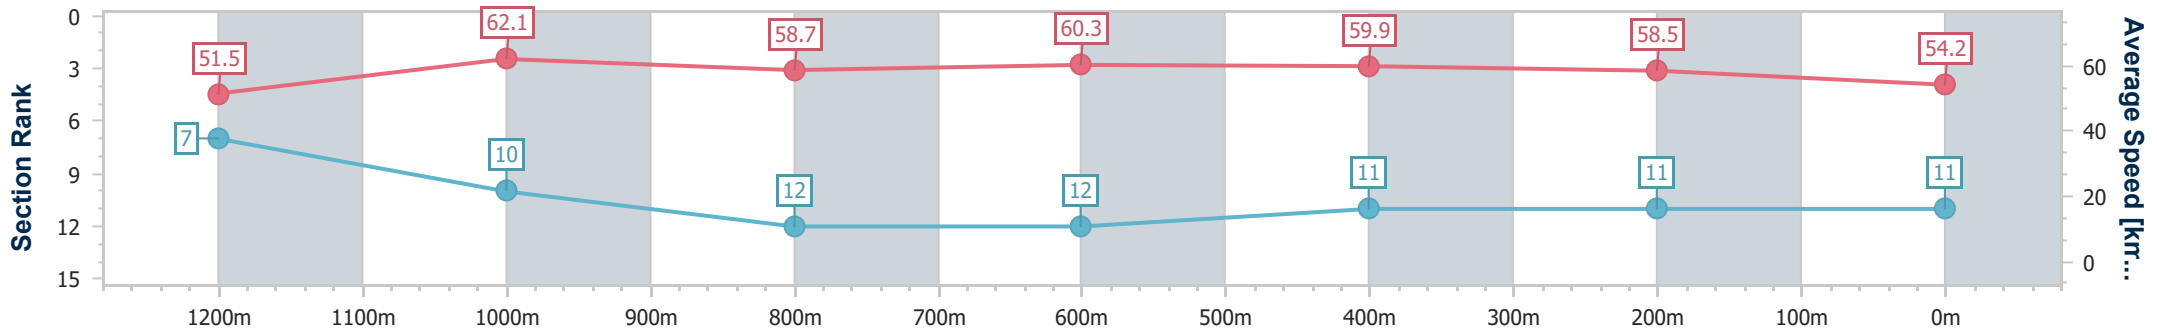

- [] Ranking at each section and finish
- .-.- No data available at this section
- NA No data available

Horse/Jockey Name	Man Hands
Final Rank	11
Fastest Section Time (Section)	0:11.63 (1200m)
Top Speed [km/h] (Section)	63.3 (1200m)
Race State	Finished

Sunshine Coast QLD Professional

Race 4: HUME DOORS Maiden Handicap - 1400m

27 October 2024 - 15:05

Track Rating: Good 4, Weather: Fine, Rail Position: True

Section	Overall	1200m	1000m	800m	600m	400m	200m
Section Times	1:27.80 [11] (0:13.96)	1:13.84 [7] (0:11.63)	1:02.21 [10] (0:12.37)	0:49.84 [12] (0:12.10)	0:37.74 [12] (0:12.12)	0:25.62 [11] (0:12.31)	0:13.31 [11] (0:13.31)
Average Speed [km/h]	51.5	62.1	58.7	60.3	59.9	58.5	54.2
Top Speed [km/h]	63.0	63.3	60.6	61.5	61.3	59.9	57.4
Avg. Dist. to Rail [m]	9.1	4.2	3.6	2.4	1.6	3.0	2.8
Avg. Stride Freq. [Hz]	2.2	2.2	2.2	2.2	2.2	2.2	2.2
Avg. Stride Length [m]	6.4	7.7	7.6	7.6	7.5	7.4	7.0