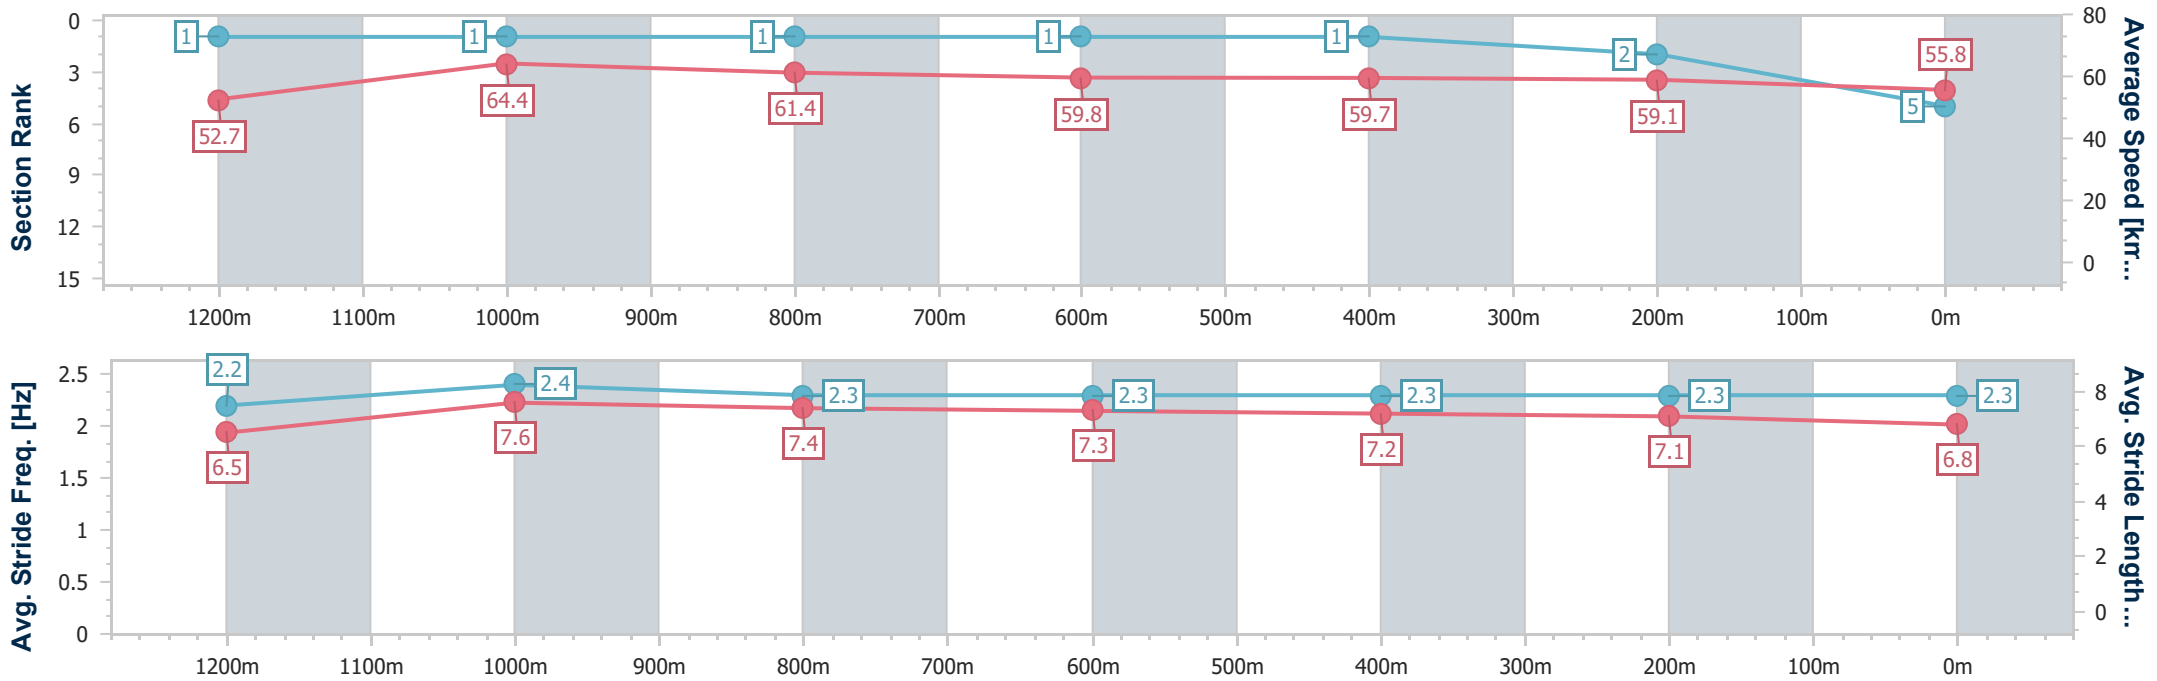

- [] Ranking at each section and finish
- .-.- No data available at this section
- NA No data available

Horse/Jockey Name	Scottville Scooter
Final Rank	5
Fastest Section Time (Section)	0:11.19 (1200m)
Top Speed [km/h] (Section)	65.8 (1200m)
Race State	Finished

Sunshine Coast QLD Professional

Race 4: HUME DOORS Maiden Handicap - 1400m

27 October 2024 - 15:05

Track Rating: Good 4, Weather: Fine, Rail Position: True

Section	Overall	1200m	1000m	800m	600m	400m	200m
Section Times	1:25.87 [5] (0:13.66)	1:12.21 [1] (0:11.19)	1:01.02 [1] (0:11.83)	0:49.19 [1] (0:12.07)	0:37.12 [1] (0:12.05)	0:25.07 [1] (0:12.20)	0:12.87 [2] (0:12.87)
Average Speed [km/h]	52.7	64.4	61.4	59.8	59.7	59.1	55.8
Top Speed [km/h]	64.0	65.8	63.3	60.7	60.6	59.5	58.9
Avg. Dist. to Rail [m]	10.2	3.7	2.5	1.0	0.2	1.8	2.4
Avg. Stride Freq. [Hz]	2.2	2.4	2.3	2.3	2.3	2.3	2.3
Avg. Stride Length [m]	6.5	7.6	7.4	7.3	7.2	7.1	6.8

- [] Ranking at each section and finish
- .-.-.- No data available at this section
- NA No data available

Horse/Jockey Name	Snow Show
Final Rank	5
Fastest Section Time (Section)	0:11.26 (1200m)
Top Speed [km/h] (Section)	66.0 (1200m)
Race State	Finished