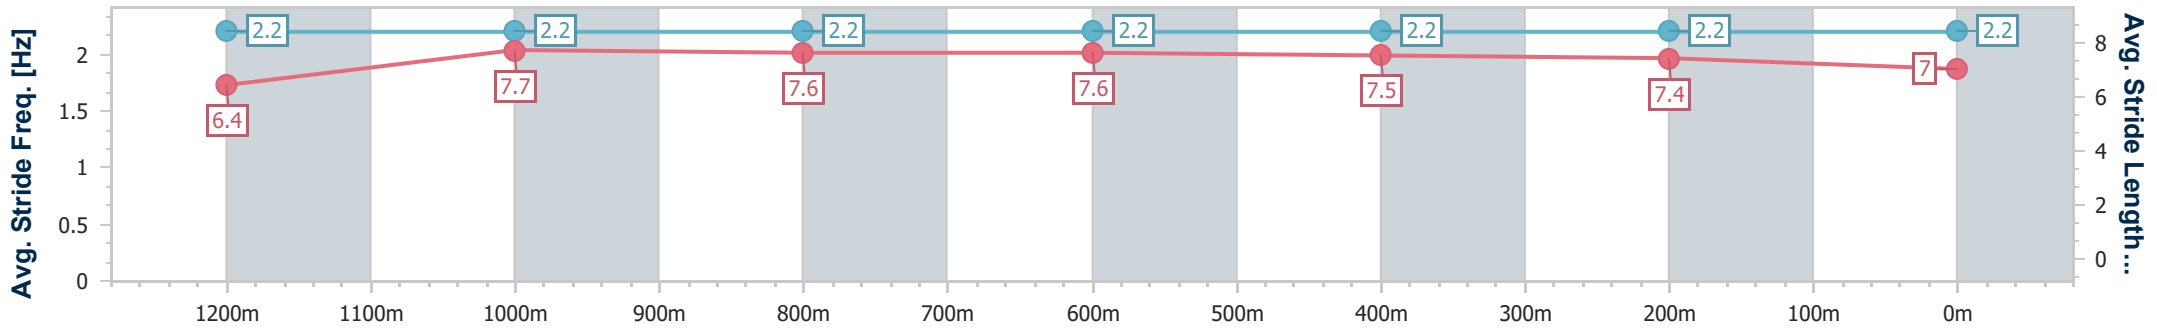

- [] Ranking at each section and finish
- .-.- No data available at this section
- NA No data available

Horse/Jockey Name	Man Hands
Final Rank	11
Fastest Section Time (Section)	0:11.63 (1200m)
Top Speed [km/h] (Section)	63.3 (1200m)
Race State	Finished

Sunshine Coast QLD Professional

Race 4: HUME DOORS Maiden Handicap - 1400m

27 October 2024 - 15:05

Track Rating: Good 4, Weather: Fine, Rail Position: True

Section	Overall	1200m	1000m	800m	600m	400m	200m
Section Times	1:27.80 [11] (0:13.96)	1:13.84 [7] (0:11.63)	1:02.21 [10] (0:12.37)	0:49.84 [12] (0:12.10)	0:37.74 [12] (0:12.12)	0:25.62 [11] (0:12.31)	0:13.31 [11] (0:13.31)
Average Speed [km/h]	51.5	62.1	58.7	60.3	59.9	58.5	54.2
Top Speed [km/h]	63.0	63.3	60.6	61.5	61.3	59.9	57.4
Avg. Dist. to Rail [m]	9.1	4.2	3.6	2.4	1.6	3.0	2.8
Avg. Stride Freq. [Hz]	2.2	2.2	2.2	2.2	2.2	2.2	2.2
Avg. Stride Length [m]	6.4	7.7	7.6	7.6	7.5	7.4	7.0