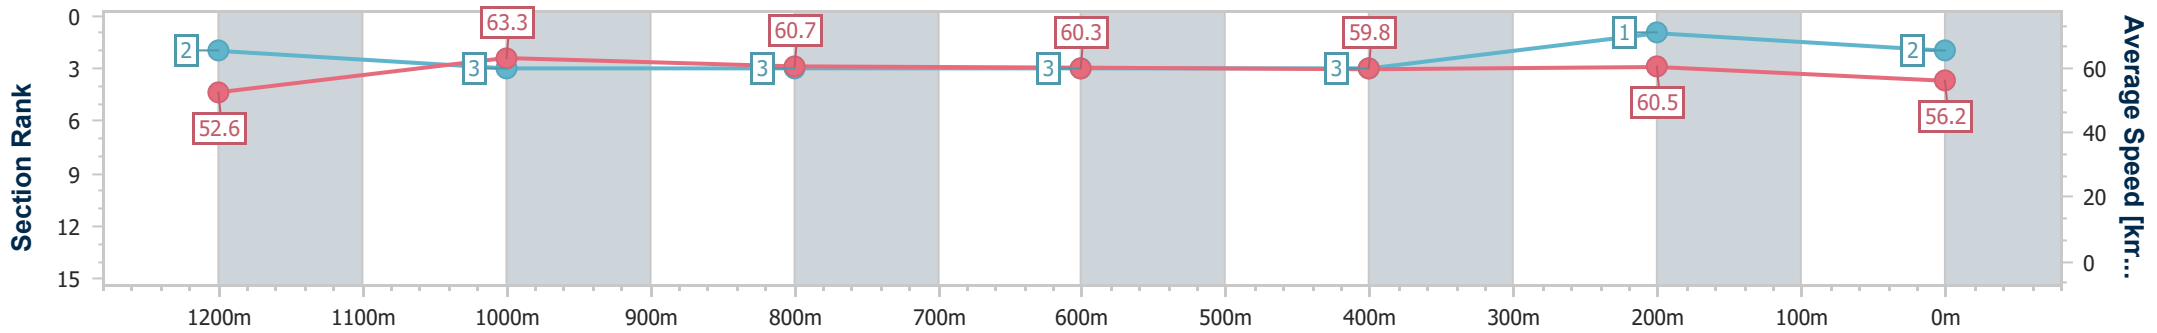

Sunshine Coast QLD Professional

Race 4: HUME DOORS Maiden Handicap - 1400m

27 October 2024 - 15:05

Track Rating: Good 4, Weather: Fine, Rail Position: True

Section	Overall	1200m	1000m	800m	600m	400m	200m
Section Times	1:25.71 [2] (0:13.70)	1:12.01 [2] (0:11.34)	1:00.67 [3] (0:11.92)	0:48.75 [3] (0:12.04)	0:36.71 [3] (0:12.03)	0:24.68 [3] (0:11.92)	0:12.76 [1] (0:12.76)
Average Speed [km/h]	52.6	63.3	60.7	60.3	59.8	60.5	56.2
Top Speed [km/h]	64.3	64.4	62.7	60.7	61.1	61.1	59.5
Avg. Dist. to Rail [m]	6.5	2.5	2.3	0.9	0.1	0.6	0.5
Avg. Stride Freq. [Hz]	2.2	2.3	2.2	2.2	2.2	2.3	2.2
Avg. Stride Length [m]	6.5	7.7	7.7	7.7	7.6	7.3	7.1