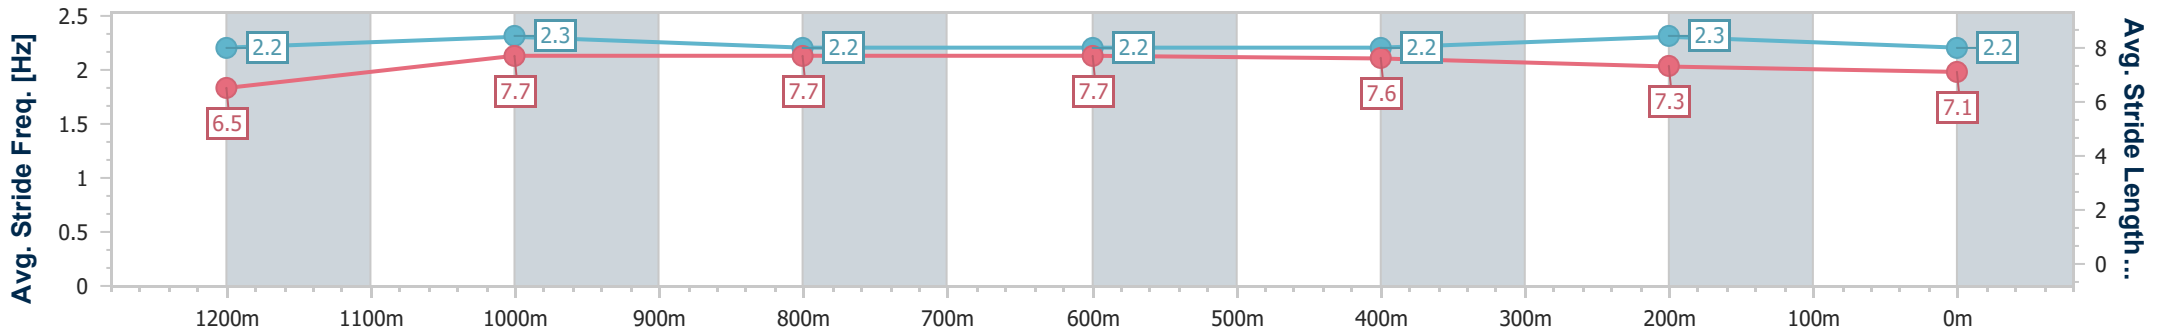

Sunshine Coast QLD Professional

Race 4: HUME DOORS Maiden Handicap - 1400m

27 October 2024 - 15:05

Track Rating: Good 4, Weather: Fine, Rail Position: True

Section	Overall	1200m	1000m	800m	600m	400m	200m
Section Times	1:25.71 [2] (0:13.70)	1:12.01 [2] (0:11.34)	1:00.67 [3] (0:11.92)	0:48.75 [3] (0:12.04)	0:36.71 [3] (0:12.03)	0:24.68 [3] (0:11.92)	0:12.76 [1] (0:12.76)
Average Speed [km/h]	52.6	63.3	60.7	60.3	59.8	60.5	56.2
Top Speed [km/h]	64.3	64.4	62.7	60.7	61.1	61.1	59.5
Avg. Dist. to Rail [m]	6.5	2.5	2.3	0.9	0.1	0.6	0.5
Avg. Stride Freq. [Hz]	2.2	2.3	2.2	2.2	2.2	2.3	2.2
Avg. Stride Length [m]	6.5	7.7	7.7	7.7	7.6	7.3	7.1