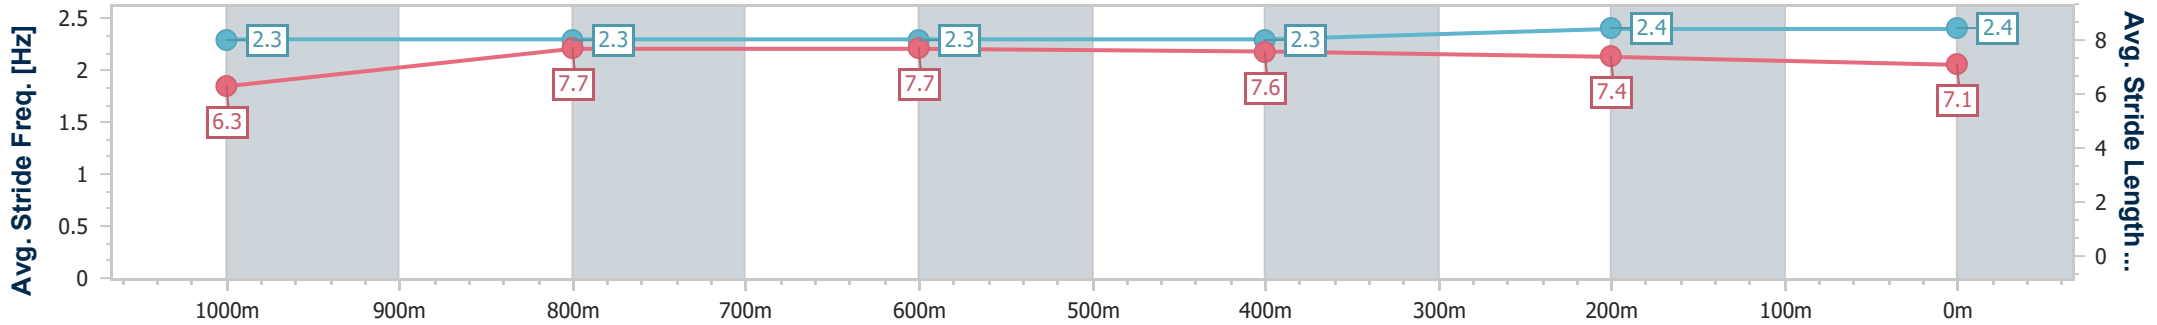

Horse/Jockey Name	Irama
Final Rank	6
Fastest Section Time (Section)	0:11.10 (1000m)
Top Speed [km/h] (Section)	67.7 (Overall)
Race State	Finished

Doomben QLD Professional
Race 3: Road to Magic Millions Book Now Colts, Geldings and
Entires Maiden Plate - 1200m
30 October 2024 - 14:43
Track Rating: Soft 5, Weather: Fine, Rail Position: +6m Entire

BRISBANE
RACING CLUB

Section	Overall	1000m	800m	600m	400m	200m
Section Times	1:10.86 [6] (0:13.71)	0:57.15 [5] (0:11.10)	0:46.05 [5] (0:11.43)	0:34.62 [5] (0:11.47)	0:23.15 [6] (0:11.27)	0:11.88 [7] (0:11.88)
Average Speed [km/h]	52.5	65.2	63.1	62.9	64.0	60.6
Top Speed [km/h]	67.7	67.7	63.9	63.7	64.8	64.7
Avg. Dist. to Rail [m]	2.7	2.1	0.4	0.4	2.3	3.9
Avg. Stride Freq. [Hz]	2.3	2.3	2.3	2.3	2.4	2.4
Avg. Stride Length [m]	6.3	7.7	7.7	7.6	7.4	7.1

- [ ] Ranking at each section and finish
- -.-.- No data available at this section
- NA No data available