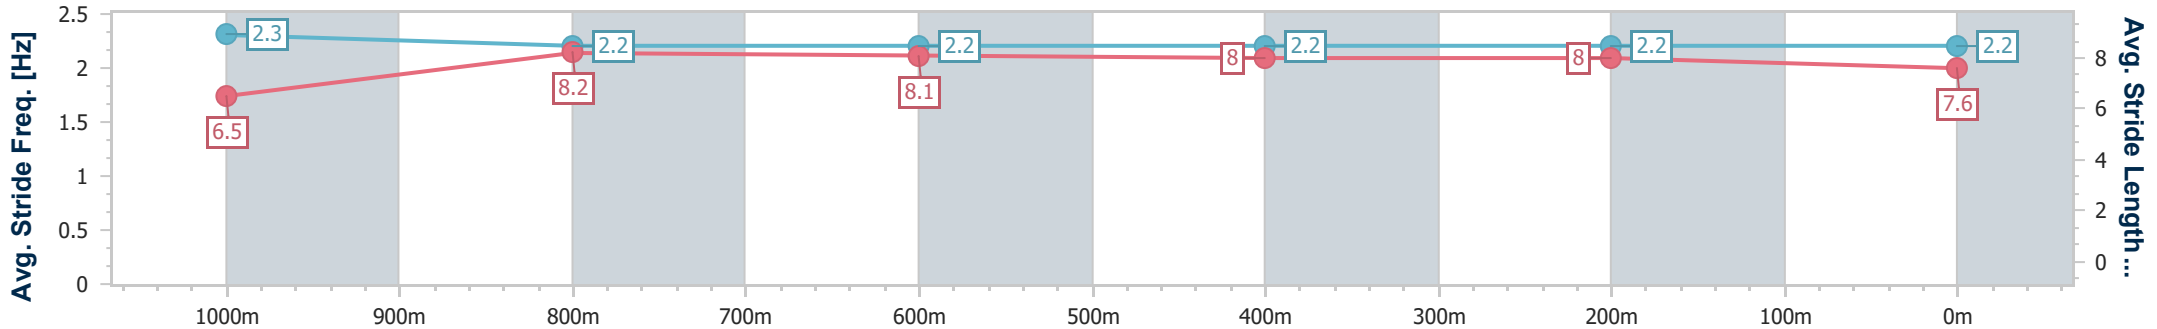

Horse/Jockey Name	Shipping Lane
Final Rank	7
Fastest Section Time (Section)	0:11.03 (1000m)
Top Speed [km/h] (Section)	68.2 (1000m)
Race State	Finished

Doomben QLD Professional
Race 3: Road to Magic Millions Book Now Colts, Geldings and
Entires Maiden Plate - 1200m
30 October 2024 - 14:43
Track Rating: Soft 5, Weather: Fine, Rail Position: +6m Entire

BRISBANE
RACING CLUB

Section	Overall	1000m	800m	600m	400m	200m
Section Times	1:11.11 [7] (0:13.44)	0:57.67 [3] (0:11.03)	0:46.64 [4] (0:11.51)	0:35.13 [4] (0:11.54)	0:23.59 [4] (0:11.42)	0:12.17 [6] (0:12.17)
Average Speed [km/h]	53.6	65.7	62.9	62.3	63.2	59.0
Top Speed [km/h]	67.6	68.2	64.1	63.4	64.0	62.4
Avg. Dist. to Rail [m]	4.1	1.6	1.0	0.4	0.9	1.3
Avg. Stride Freq. [Hz]	2.3	2.2	2.2	2.2	2.2	2.2
Avg. Stride Length [m]	6.5	8.2	8.1	8.0	8.0	7.6

- [ ] Ranking at each section and finish
- -.-.- No data available at this section
- NA No data available