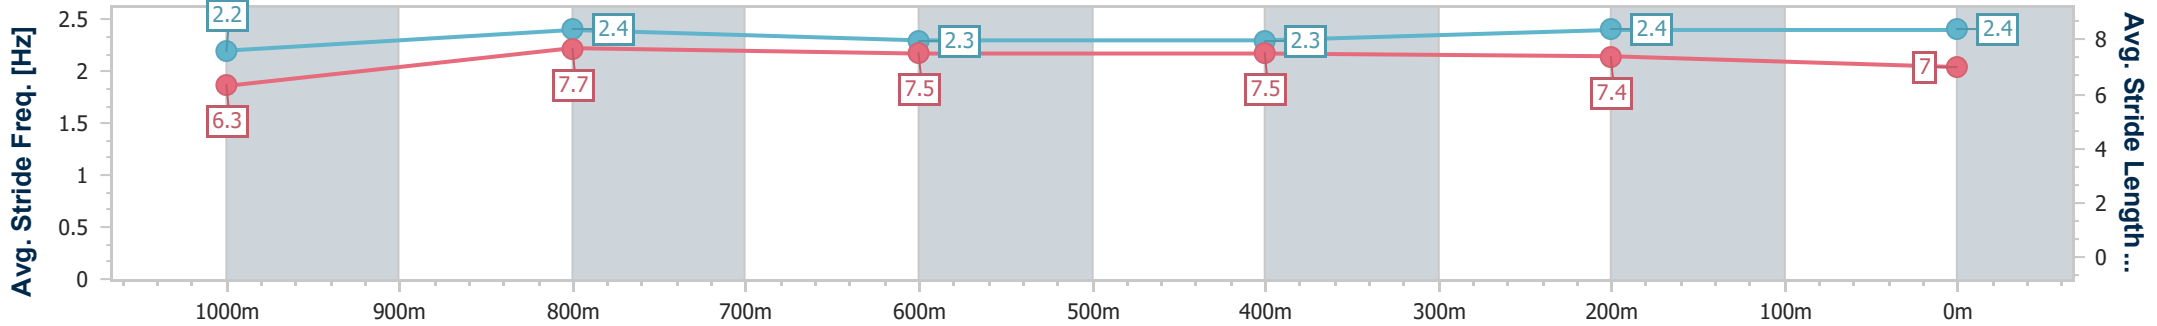

Horse/Jockey Name	Determination
Final Rank	5
Fastest Section Time (Section)	0:11.01 (1000m)
Top Speed [km/h] (Section)	67.3 (1000m)
Race State	Finished

Doomben QLD Professional
Race 3: Road to Magic Millions Book Now Colts, Geldings and
Entires Maiden Plate - 1200m
30 October 2024 - 14:43
Track Rating: Soft 5, Weather: Fine, Rail Position: +6m Entire

BRISBANE
RACING CLUB

Section	Overall	1000m	800m	600m	400m	200m
Section Times	1:10.72 [5] (0:14.03)	0:56.69 [8] (0:11.01)	0:45.68 [9] (0:11.43)	0:34.25 [7] (0:11.29)	0:22.96 [7] (0:11.04)	0:11.92 [5] (0:11.92)
Average Speed [km/h]	51.2	65.7	63.0	63.6	65.1	60.5
Top Speed [km/h]	65.4	67.3	64.6	64.8	65.8	64.1
Avg. Dist. to Rail [m]	6.2	1.0	0.5	0.5	1.2	0.5
Avg. Stride Freq. [Hz]	2.2	2.4	2.3	2.3	2.4	2.4
Avg. Stride Length [m]	6.3	7.7	7.5	7.5	7.4	7.0

- [ ] Ranking at each section and finish
- -.-.- No data available at this section
- NA No data available