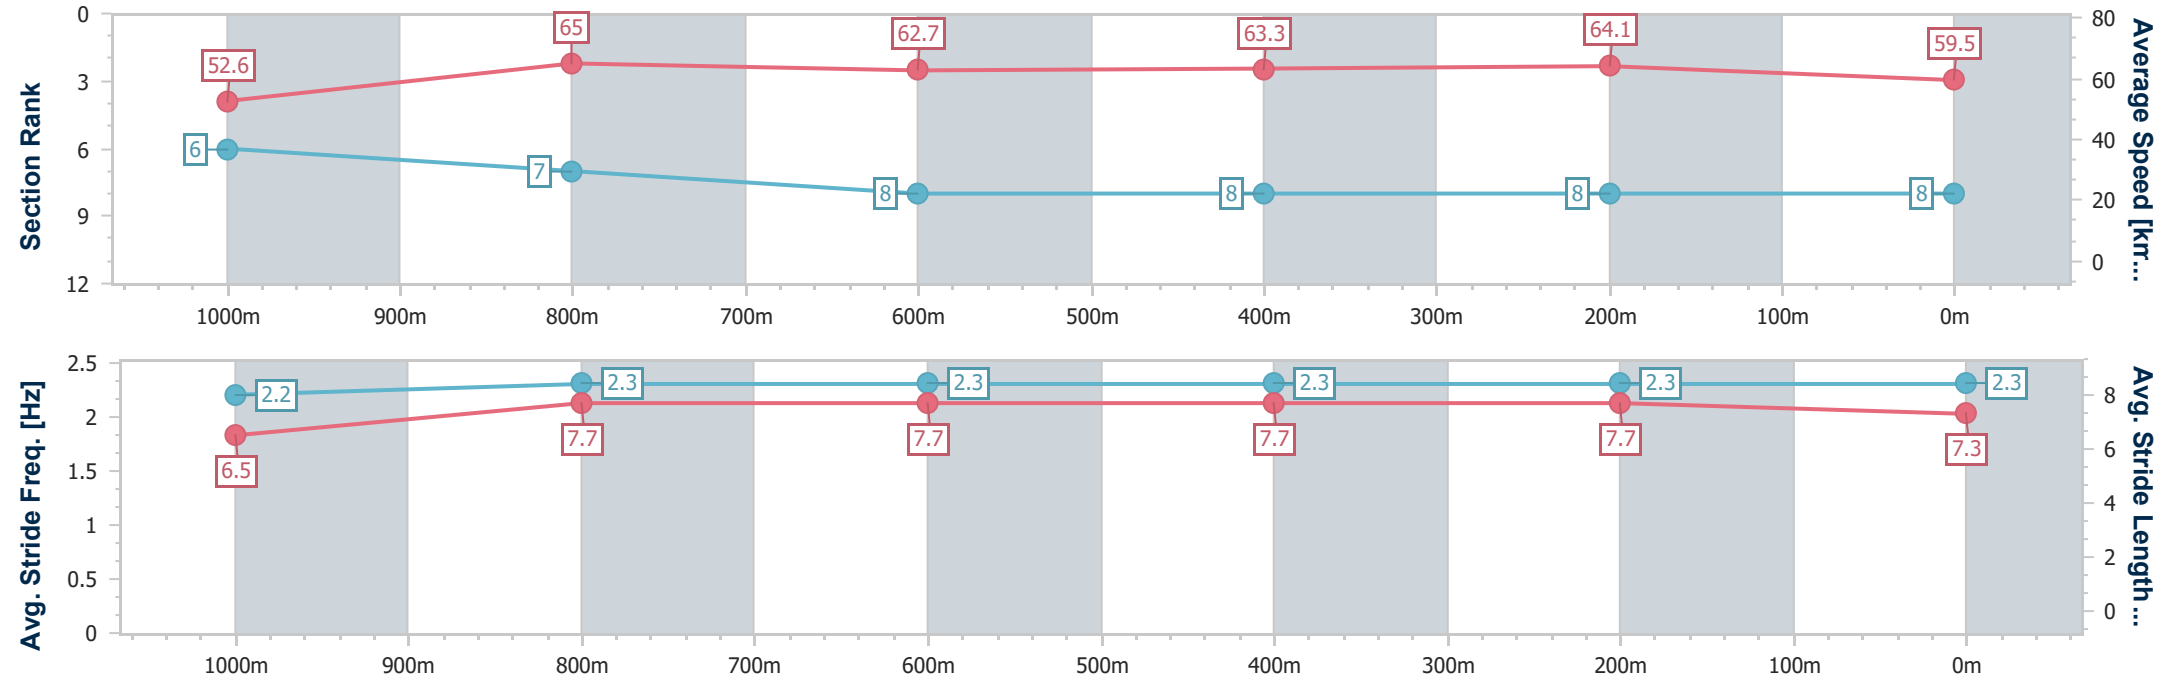

Horse/Jockey Name	Pimpernel
Final Rank	8
Fastest Section Time (Section)	0:11.16 (1000m)
Top Speed [km/h] (Section)	67.2 (1000m)
Race State	Finished

Doomben QLD Professional
Race 3: Road to Magic Millions Book Now Colts, Geldings and
Entires Maiden Plate - 1200m
30 October 2024 - 14:43
Track Rating: Soft 5, Weather: Fine, Rail Position: +6m Entire

BRISBANE
RACING CLUB

Section	Overall	1000m	800m	600m	400m	200m
Section Times	1:11.35 [8] (0:13.72)	0:57.63 [6] (0:11.16)	0:46.47 [7] (0:11.59)	0:34.88 [8] (0:11.48)	0:23.40 [8] (0:11.29)	0:12.11 [8] (0:12.11)
Average Speed [km/h]	52.6	65.0	62.7	63.3	64.1	59.5
Top Speed [km/h]	67.1	67.2	64.3	64.7	65.4	62.0
Avg. Dist. to Rail [m]	5.3	2.4	2.1	2.0	3.0	2.9
Avg. Stride Freq. [Hz]	2.2	2.3	2.3	2.3	2.3	2.3
Avg. Stride Length [m]	6.5	7.7	7.7	7.7	7.7	7.3

- [ ] Ranking at each section and finish
- -.-.- No data available at this section
- NA No data available