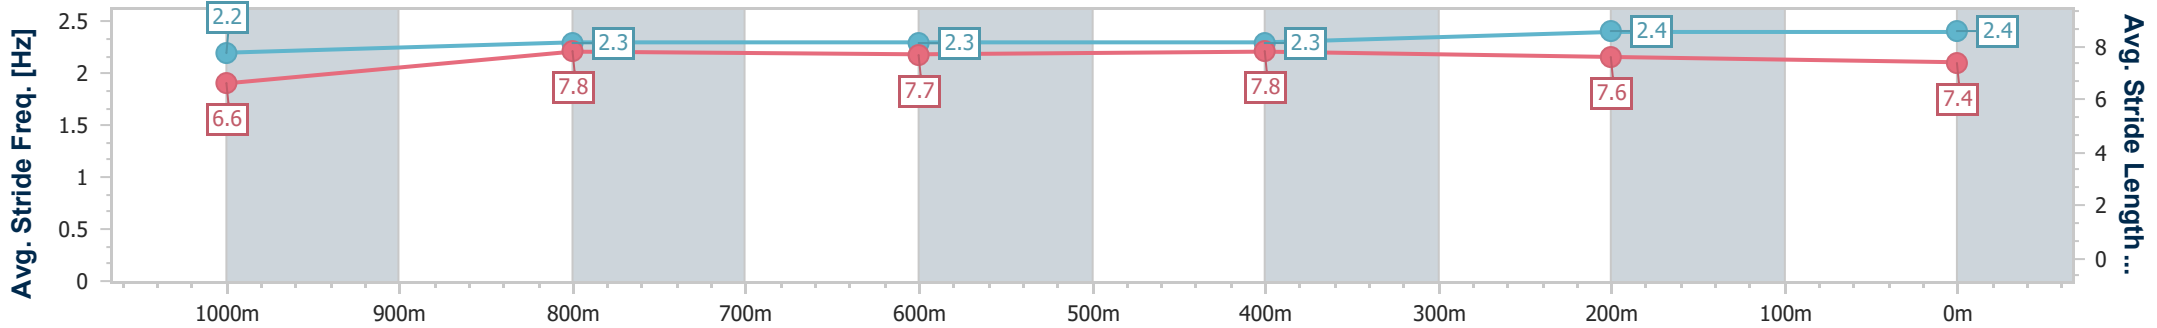

BRISBANE
RACING CLUB

Section	Overall	1000m	800m	600m	400m	200m
Section Times	1:09.75 [1] (0:13.52)	0:56.23 [4] (0:10.82)	0:45.41 [3] (0:11.51)	0:33.90 [3] (0:11.35)	0:22.55 [3] (0:10.98)	0:11.57 [3] (0:11.57)
Average Speed [km/h]	53.2	66.1	62.8	63.8	65.6	62.3
Top Speed [km/h]	69.8	69.7	64.3	65.0	67.3	66.5
Avg. Dist. to Rail [m]	1.1	2.0	1.0	1.5	1.9	3.5
Avg. Stride Freq. [Hz]	2.2	2.3	2.3	2.3	2.4	2.4
Avg. Stride Length [m]	6.6	7.8	7.7	7.8	7.6	7.4