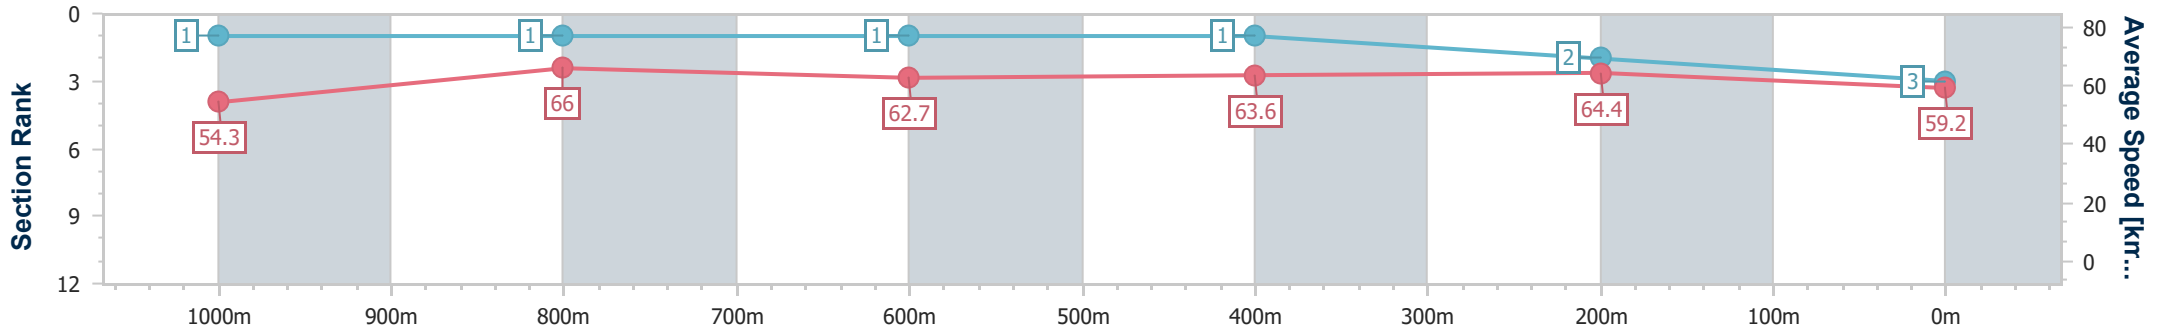

Horse/Jockey Name	Pharoah's Prophecy
Final Rank	3
Fastest Section Time (Section)	0:10.85 (1000m)
Top Speed [km/h] (Section)	69.4 (1000m)
Race State	Finished

Doomben QLD Professional
Race 3: Road to Magic Millions Book Now Colts, Geldings and
Entires Maiden Plate - 1200m
30 October 2024 - 14:43
Track Rating: Soft 5, Weather: Fine, Rail Position: +6m Entire

BRISBANE
RACING CLUB

Section	Overall	1000m	800m	600m	400m	200m
Section Times	1:10.23 [3] (0:13.31)	0:56.92 [1] (0:10.85)	0:46.07 [1] (0:11.45)	0:34.62 [1] (0:11.27)	0:23.35 [1] (0:11.15)	0:12.20 [2] (0:12.20)
Average Speed [km/h]	54.3	66.0	62.7	63.6	64.4	59.2
Top Speed [km/h]	69.4	69.4	63.7	64.1	64.9	63.6
Avg. Dist. to Rail [m]	2.2	0.6	0.8	0.7	1.0	0.8
Avg. Stride Freq. [Hz]	2.4	2.4	2.4	2.4	2.5	2.4
Avg. Stride Length [m]	6.3	7.6	7.3	7.3	7.1	6.8

- [ ] Ranking at each section and finish
- -.-.- No data available at this section
- NA No data available