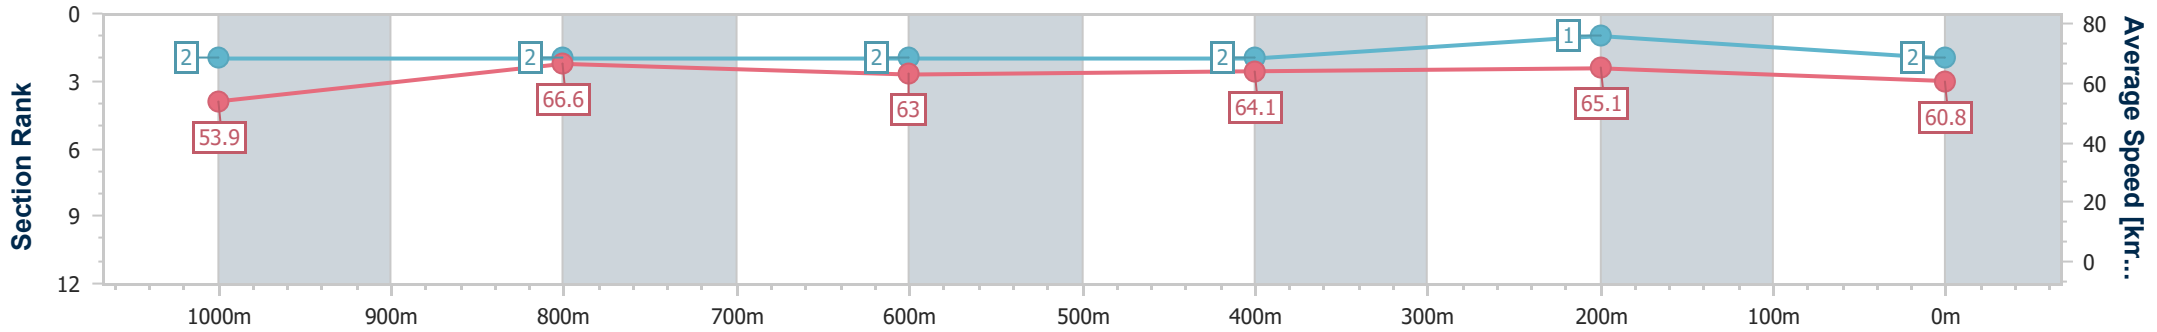

Horse/Jockey Name	Tasoraay
Final Rank	2
Fastest Section Time (Section)	0:10.83 (1000m)
Top Speed [km/h] (Section)	69.0 (1000m)
Race State	Finished

Doomben QLD Professional
Race 3: Road to Magic Millions Book Now Colts, Geldings and
Entires Maiden Plate - 1200m
30 October 2024 - 14:43
Track Rating: Soft 5, Weather: Fine, Rail Position: +6m Entire

BRISBANE
RACING CLUB

Section	Overall	1000m	800m	600m	400m	200m
Section Times	1:09.84 [2] (0:13.42)	0:56.42 [2] (0:10.83)	0:45.59 [2] (0:11.47)	0:34.12 [2] (0:11.25)	0:22.87 [2] (0:11.04)	0:11.83 [1] (0:11.83)
Average Speed [km/h]	53.9	66.6	63.0	64.1	65.1	60.8
Top Speed [km/h]	68.9	69.0	64.1	64.7	66.4	64.1
Avg. Dist. to Rail [m]	3.6	1.3	0.9	0.5	0.4	0.5
Avg. Stride Freq. [Hz]	2.2	2.3	2.2	2.2	2.3	2.2
Avg. Stride Length [m]	6.8	8.0	8.0	8.0	8.0	7.6

- [ ] Ranking at each section and finish
- -.-.-.- No data available at this section
- NA No data available