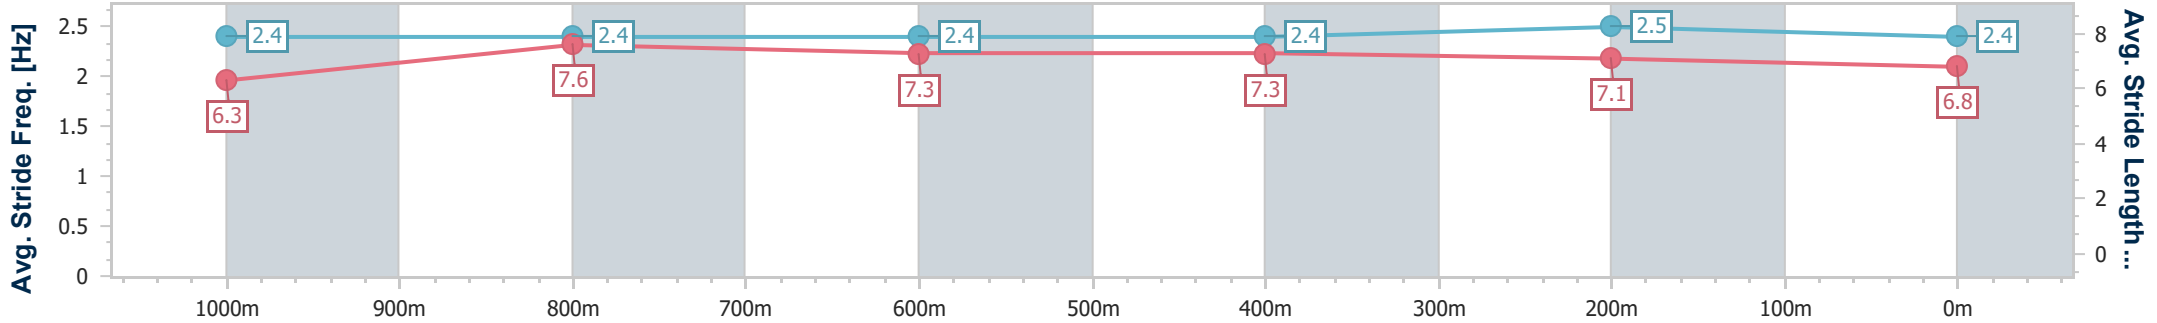

Horse/Jockey Name	Pharoah's Prophecy
Final Rank	3
Fastest Section Time (Section)	0:10.85 (1000m)
Top Speed [km/h] (Section)	69.4 (1000m)
Race State	Finished

Doomben QLD Professional
Race 3: Road to Magic Millions Book Now Colts, Geldings and
Entires Maiden Plate - 1200m
30 October 2024 - 14:43
Track Rating: Soft 5, Weather: Fine, Rail Position: +6m Entire

BRISBANE
RACING CLUB

Section	Overall	1000m	800m	600m	400m	200m
Section Times	1:10.23 [3] (0:13.31)	0:56.92 [1] (0:10.85)	0:46.07 [1] (0:11.45)	0:34.62 [1] (0:11.27)	0:23.35 [1] (0:11.15)	0:12.20 [2] (0:12.20)
Average Speed [km/h]	54.3	66.0	62.7	63.6	64.4	59.2
Top Speed [km/h]	69.4	69.4	63.7	64.1	64.9	63.6
Avg. Dist. to Rail [m]	2.2	0.6	0.8	0.7	1.0	0.8
Avg. Stride Freq. [Hz]	2.4	2.4	2.4	2.4	2.5	2.4
Avg. Stride Length [m]	6.3	7.6	7.3	7.3	7.1	6.8

- [ ] Ranking at each section and finish
- -.-.- No data available at this section
- NA No data available