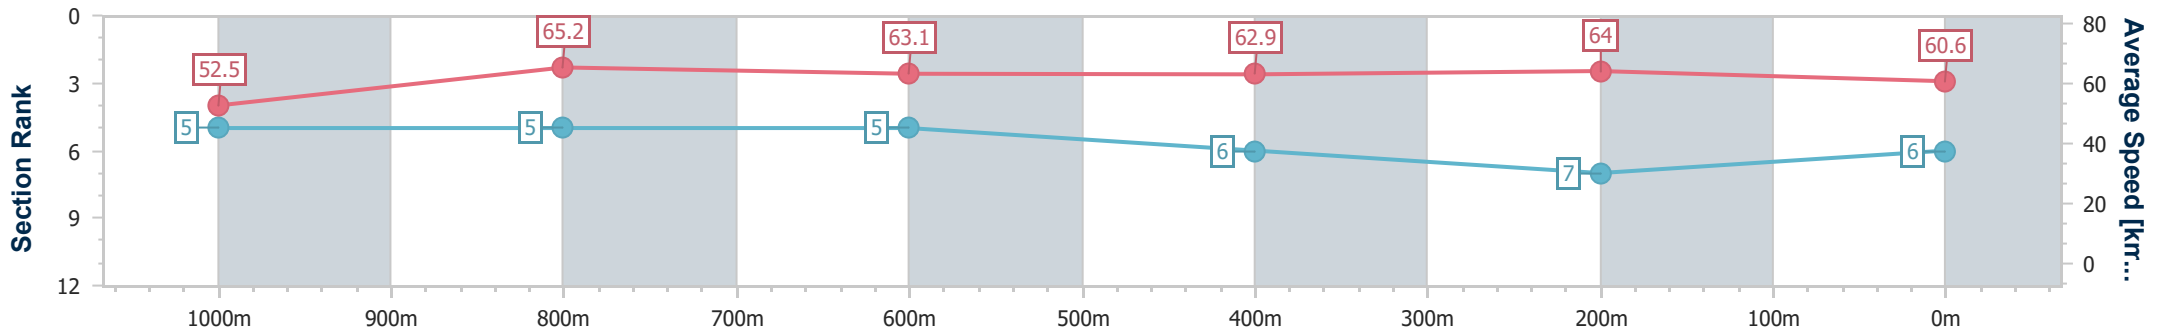

Horse/Jockey Name	Irama
Final Rank	6
Fastest Section Time (Section)	0:11.10 (1000m)
Top Speed [km/h] (Section)	67.7 (Overall)
Race State	Finished

Doomben QLD Professional
Race 3: Road to Magic Millions Book Now Colts, Geldings and
Entires Maiden Plate - 1200m
30 October 2024 - 14:43
Track Rating: Soft 5, Weather: Fine, Rail Position: +6m Entire

BRISBANE
RACING CLUB

Section	Overall	1000m	800m	600m	400m	200m
Section Times	1:10.86 [6] (0:13.71)	0:57.15 [5] (0:11.10)	0:46.05 [5] (0:11.43)	0:34.62 [5] (0:11.47)	0:23.15 [6] (0:11.27)	0:11.88 [7] (0:11.88)
Average Speed [km/h]	52.5	65.2	63.1	62.9	64.0	60.6
Top Speed [km/h]	67.7	67.7	63.9	63.7	64.8	64.7
Avg. Dist. to Rail [m]	2.7	2.1	0.4	0.4	2.3	3.9
Avg. Stride Freq. [Hz]	2.3	2.3	2.3	2.3	2.4	2.4
Avg. Stride Length [m]	6.3	7.7	7.7	7.6	7.4	7.1

- [ ] Ranking at each section and finish
- -.-.- No data available at this section
- NA No data available