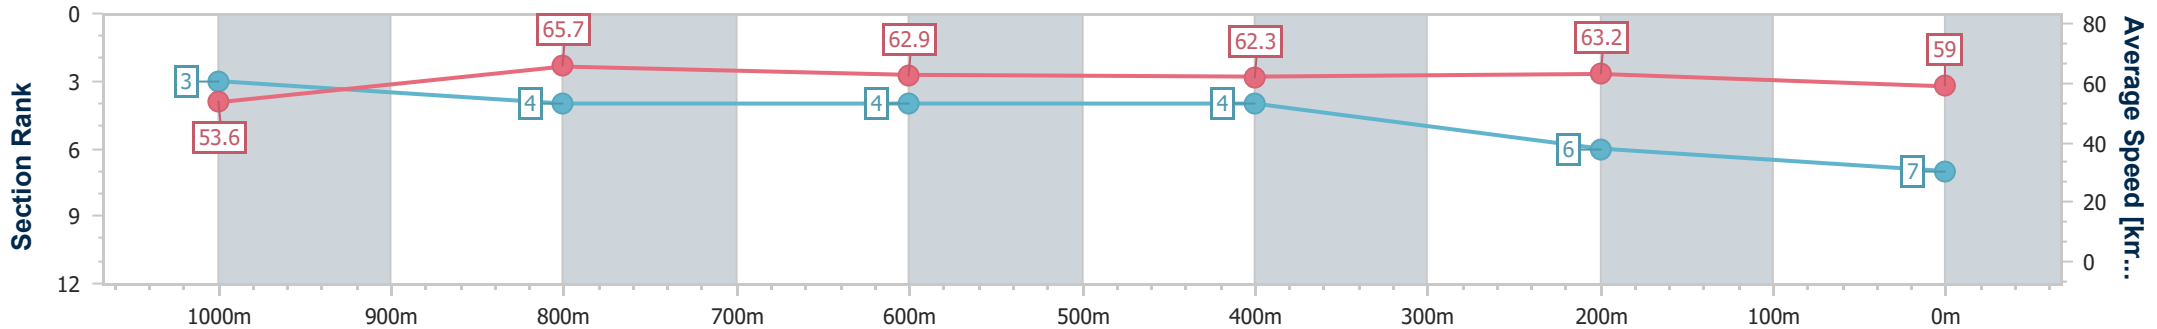

Horse/Jockey Name	Shipping Lane
Final Rank	7
Fastest Section Time (Section)	0:11.03 (1000m)
Top Speed [km/h] (Section)	68.2 (1000m)
Race State	Finished

Doomben QLD Professional
Race 3: Road to Magic Millions Book Now Colts, Geldings and
Entires Maiden Plate - 1200m
30 October 2024 - 14:43
Track Rating: Soft 5, Weather: Fine, Rail Position: +6m Entire

BRISBANE
RACING CLUB

Section	Overall	1000m	800m	600m	400m	200m
Section Times	1:11.11 [7] (0:13.44)	0:57.67 [3] (0:11.03)	0:46.64 [4] (0:11.51)	0:35.13 [4] (0:11.54)	0:23.59 [4] (0:11.42)	0:12.17 [6] (0:12.17)
Average Speed [km/h]	53.6	65.7	62.9	62.3	63.2	59.0
Top Speed [km/h]	67.6	68.2	64.1	63.4	64.0	62.4
Avg. Dist. to Rail [m]	4.1	1.6	1.0	0.4	0.9	1.3
Avg. Stride Freq. [Hz]	2.3	2.2	2.2	2.2	2.2	2.2
Avg. Stride Length [m]	6.5	8.2	8.1	8.0	8.0	7.6

- [ ] Ranking at each section and finish
- -.-.- No data available at this section
- NA No data available