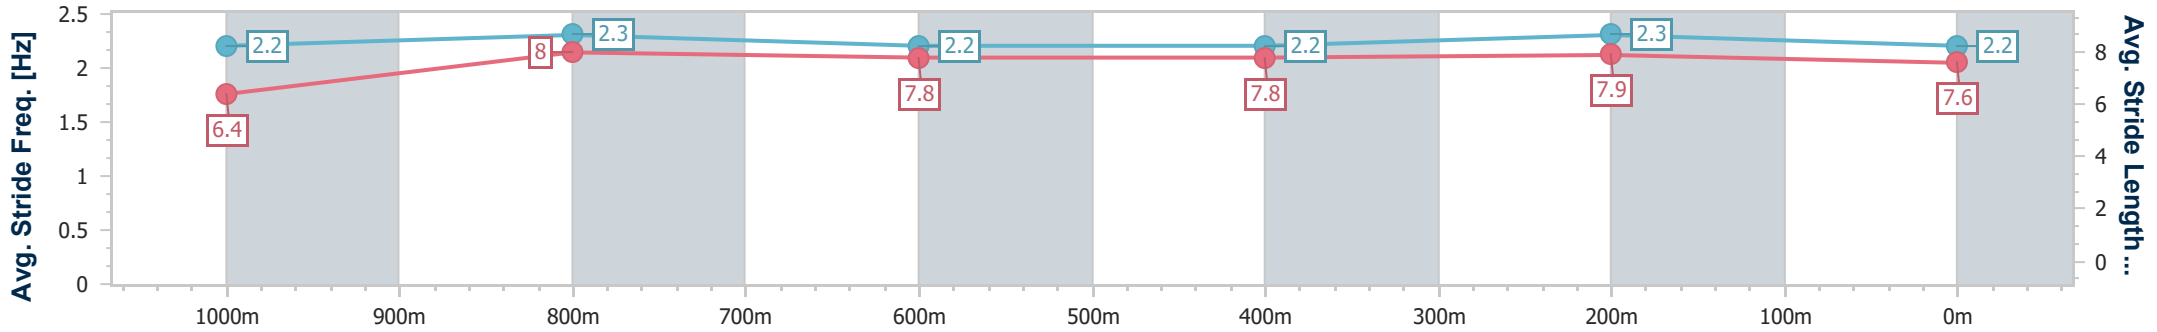

Section	Overall	1000m	800m	600m	400m	200m
Section Times	1:10.50 [4] (0:14.05)	0:56.45 [9] (0:10.77)	0:45.68 [6] (0:11.47)	0:34.21 [6] (0:11.28)	0:22.93 [5] (0:11.00)	0:11.93 [4] (0:11.93)
Average Speed [km/h]	51.2	67.0	62.6	63.4	65.2	60.5
Top Speed [km/h]	67.3	69.4	63.4	64.5	66.4	64.5
Avg. Dist. to Rail [m]	2.9	0.3	0.6	1.0	1.5	2.2
Avg. Stride Freq. [Hz]	2.2	2.3	2.2	2.2	2.3	2.2
Avg. Stride Length [m]	6.4	8.0	7.8	7.8	7.9	7.6