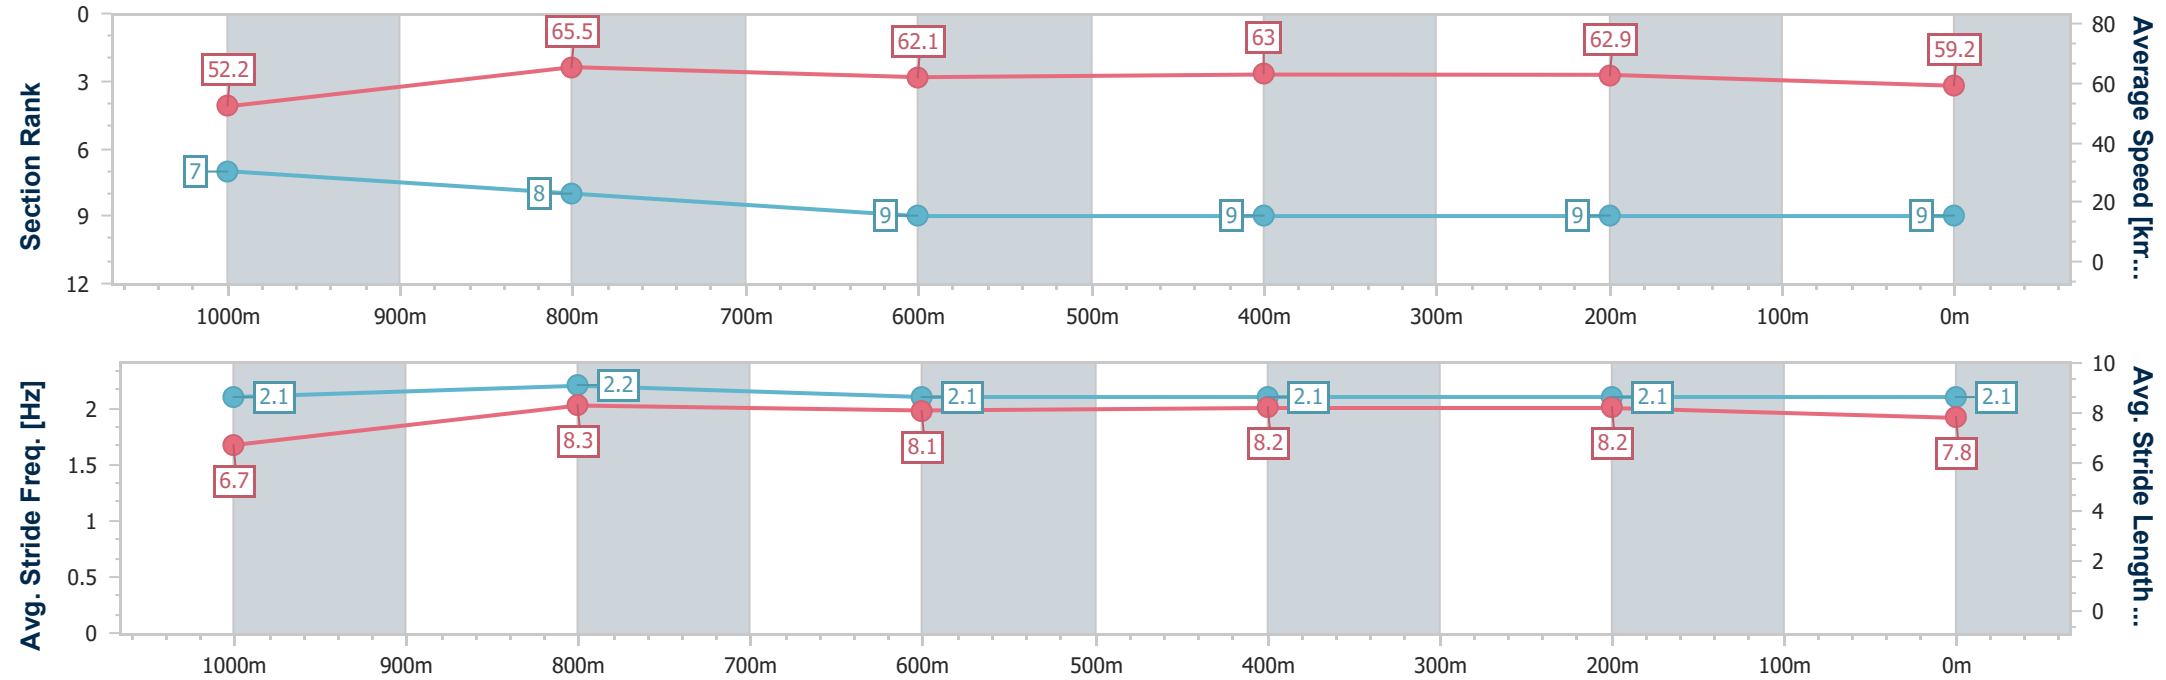

Horse/Jockey Name	Concador
Final Rank	9
Fastest Section Time (Section)	0:11.06 (1000m)
Top Speed [km/h] (Section)	68.5 (1000m)
Race State	Finished

Doomben QLD Professional
Race 3: Road to Magic Millions Book Now Colts, Geldings and
Entires Maiden Plate - 1200m
30 October 2024 - 14:43
Track Rating: Soft 5, Weather: Fine, Rail Position: +6m Entire

BRISBANE
RACING CLUB

Section	Overall	1000m	800m	600m	400m	200m
Section Times	1:11.60 [9] (0:13.87)	0:57.73 [7] (0:11.06)	0:46.67 [8] (0:11.61)	0:35.06 [9] (0:11.44)	0:23.62 [9] (0:11.44)	0:12.18 [9] (0:12.18)
Average Speed [km/h]	52.2	65.5	62.1	63.0	62.9	59.2
Top Speed [km/h]	68.3	68.5	63.4	63.7	63.8	61.4
Avg. Dist. to Rail [m]	5.9	2.0	0.6	0.3	0.7	0.5
Avg. Stride Freq. [Hz]	2.1	2.2	2.1	2.1	2.1	2.1
Avg. Stride Length [m]	6.7	8.3	8.1	8.2	8.2	7.8

- [ ] Ranking at each section and finish
- -.-.- No data available at this section
- NA No data available