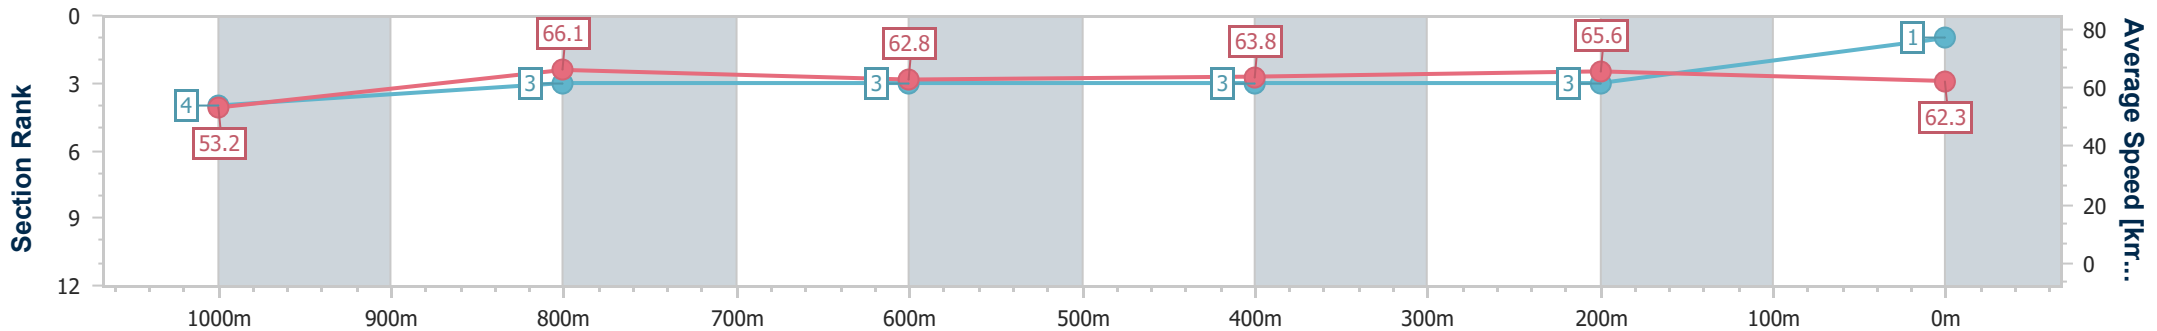

BRISBANE
RACING CLUB

Section	Overall	1000m	800m	600m	400m	200m
Section Times	1:09.75 [1] (0:13.52)	0:56.23 [4] (0:10.82)	0:45.41 [3] (0:11.51)	0:33.90 [3] (0:11.35)	0:22.55 [3] (0:10.98)	0:11.57 [3] (0:11.57)
Average Speed [km/h]	53.2	66.1	62.8	63.8	65.6	62.3
Top Speed [km/h]	69.8	69.7	64.3	65.0	67.3	66.5
Avg. Dist. to Rail [m]	1.1	2.0	1.0	1.5	1.9	3.5
Avg. Stride Freq. [Hz]	2.2	2.3	2.3	2.3	2.4	2.4
Avg. Stride Length [m]	6.6	7.8	7.7	7.8	7.6	7.4