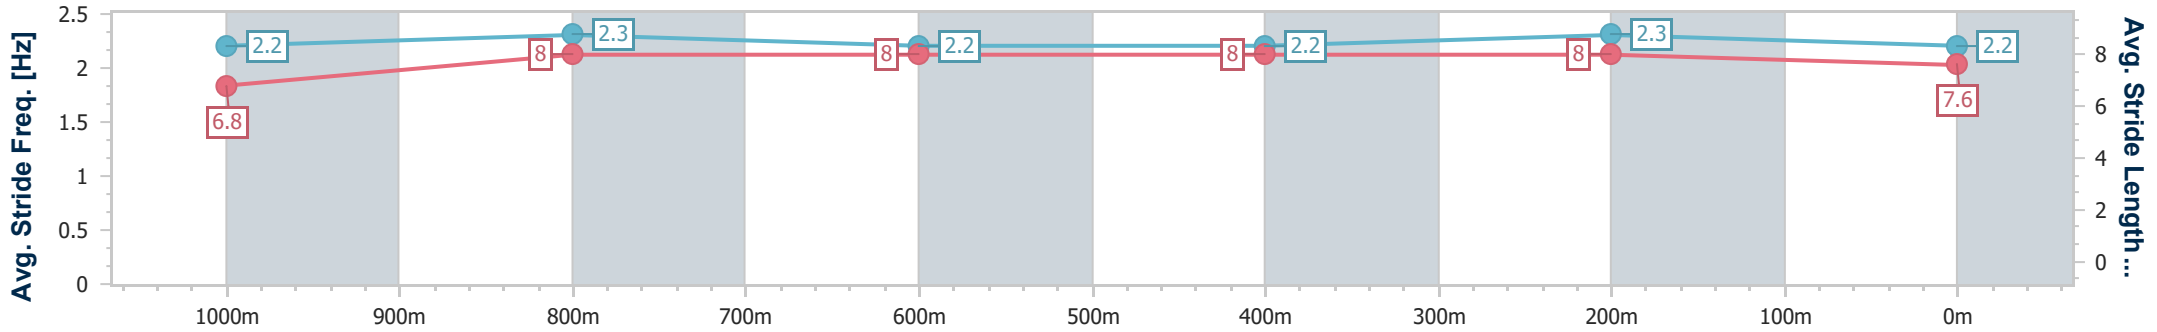

Horse/Jockey Name	Tasoraay
Final Rank	2
Fastest Section Time (Section)	0:10.83 (1000m)
Top Speed [km/h] (Section)	69.0 (1000m)
Race State	Finished

Doomben QLD Professional
Race 3: Road to Magic Millions Book Now Colts, Geldings and
Entires Maiden Plate - 1200m
30 October 2024 - 14:43
Track Rating: Soft 5, Weather: Fine, Rail Position: +6m Entire

BRISBANE
RACING CLUB

Section	Overall	1000m	800m	600m	400m	200m
Section Times	1:09.84 [2] (0:13.42)	0:56.42 [2] (0:10.83)	0:45.59 [2] (0:11.47)	0:34.12 [2] (0:11.25)	0:22.87 [2] (0:11.04)	0:11.83 [1] (0:11.83)
Average Speed [km/h]	53.9	66.6	63.0	64.1	65.1	60.8
Top Speed [km/h]	68.9	69.0	64.1	64.7	66.4	64.1
Avg. Dist. to Rail [m]	3.6	1.3	0.9	0.5	0.4	0.5
Avg. Stride Freq. [Hz]	2.2	2.3	2.2	2.2	2.3	2.2
Avg. Stride Length [m]	6.8	8.0	8.0	8.0	8.0	7.6

- [ ] Ranking at each section and finish
- -.-.-.- No data available at this section
- NA No data available