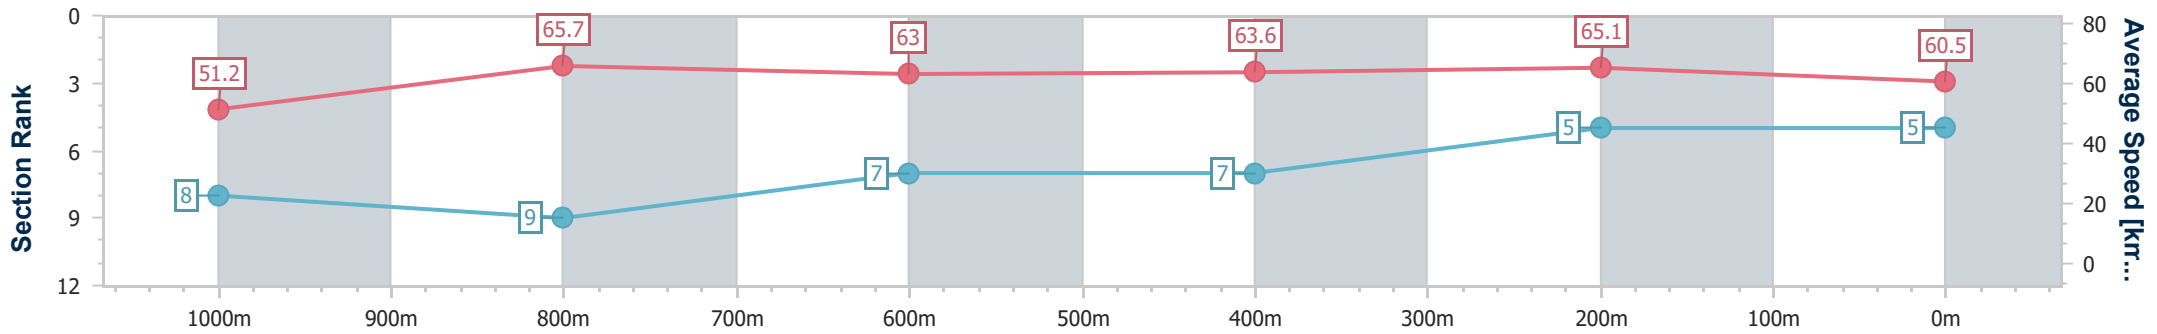

Horse/Jockey Name	Determination
Final Rank	5
Fastest Section Time (Section)	0:11.01 (1000m)
Top Speed [km/h] (Section)	67.3 (1000m)
Race State	Finished

Doomben QLD Professional
Race 3: Road to Magic Millions Book Now Colts, Geldings and
Entires Maiden Plate - 1200m
30 October 2024 - 14:43
Track Rating: Soft 5, Weather: Fine, Rail Position: +6m Entire

BRISBANE
RACING CLUB

Section	Overall	1000m	800m	600m	400m	200m
Section Times	1:10.72 [5] (0:14.03)	0:56.69 [8] (0:11.01)	0:45.68 [9] (0:11.43)	0:34.25 [7] (0:11.29)	0:22.96 [7] (0:11.04)	0:11.92 [5] (0:11.92)
Average Speed [km/h]	51.2	65.7	63.0	63.6	65.1	60.5
Top Speed [km/h]	65.4	67.3	64.6	64.8	65.8	64.1
Avg. Dist. to Rail [m]	6.2	1.0	0.5	0.5	1.2	0.5
Avg. Stride Freq. [Hz]	2.2	2.4	2.3	2.3	2.4	2.4
Avg. Stride Length [m]	6.3	7.7	7.5	7.5	7.4	7.0

- [ ] Ranking at each section and finish
- -.-.- No data available at this section
- NA No data available