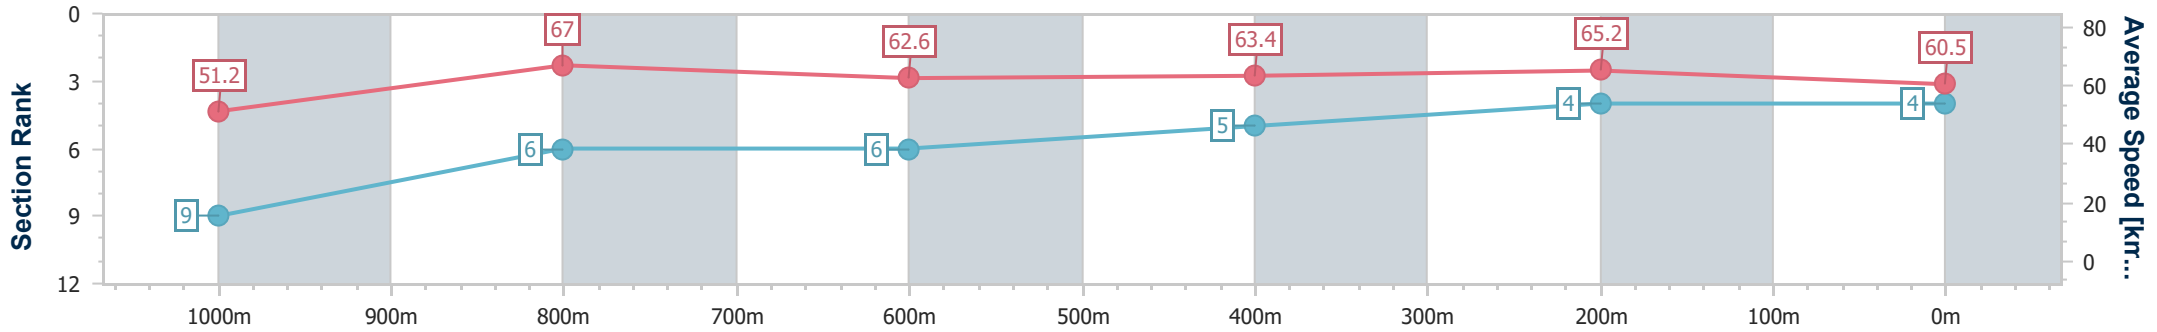

Section	Overall	1000m	800m	600m	400m	200m
Section Times	1:10.50 [4] (0:14.05)	0:56.45 [9] (0:10.77)	0:45.68 [6] (0:11.47)	0:34.21 [6] (0:11.28)	0:22.93 [5] (0:11.00)	0:11.93 [4] (0:11.93)
Average Speed [km/h]	51.2	67.0	62.6	63.4	65.2	60.5
Top Speed [km/h]	67.3	69.4	63.4	64.5	66.4	64.5
Avg. Dist. to Rail [m]	2.9	0.3	0.6	1.0	1.5	2.2
Avg. Stride Freq. [Hz]	2.2	2.3	2.2	2.2	2.3	2.2
Avg. Stride Length [m]	6.4	8.0	7.8	7.8	7.9	7.6