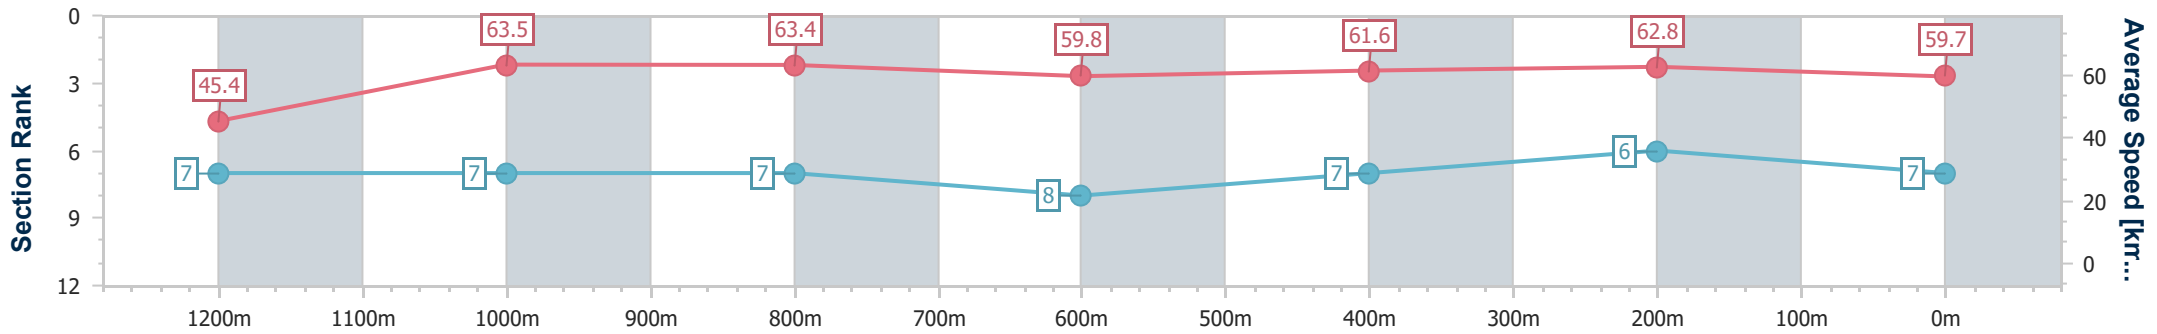

- [] Ranking at each section and finish
- .-.- No data available at this section
- NA No data available

Horse/Jockey Name	Glebe
Final Rank	7
Fastest Section Time (Section)	0:11.33 (1200m)
Top Speed [km/h] (Section)	65.1 (1200m)
Race State	Finished

- [] Ranking at each section and finish
- .-.- No data available at this section
- NA No data available

Horse/Jockey Name	Hello In There
Final Rank	8
Fastest Section Time (Section)	0:11.14 (1200m)
Top Speed [km/h] (Section)	64.9 (1200m)
Race State	Finished