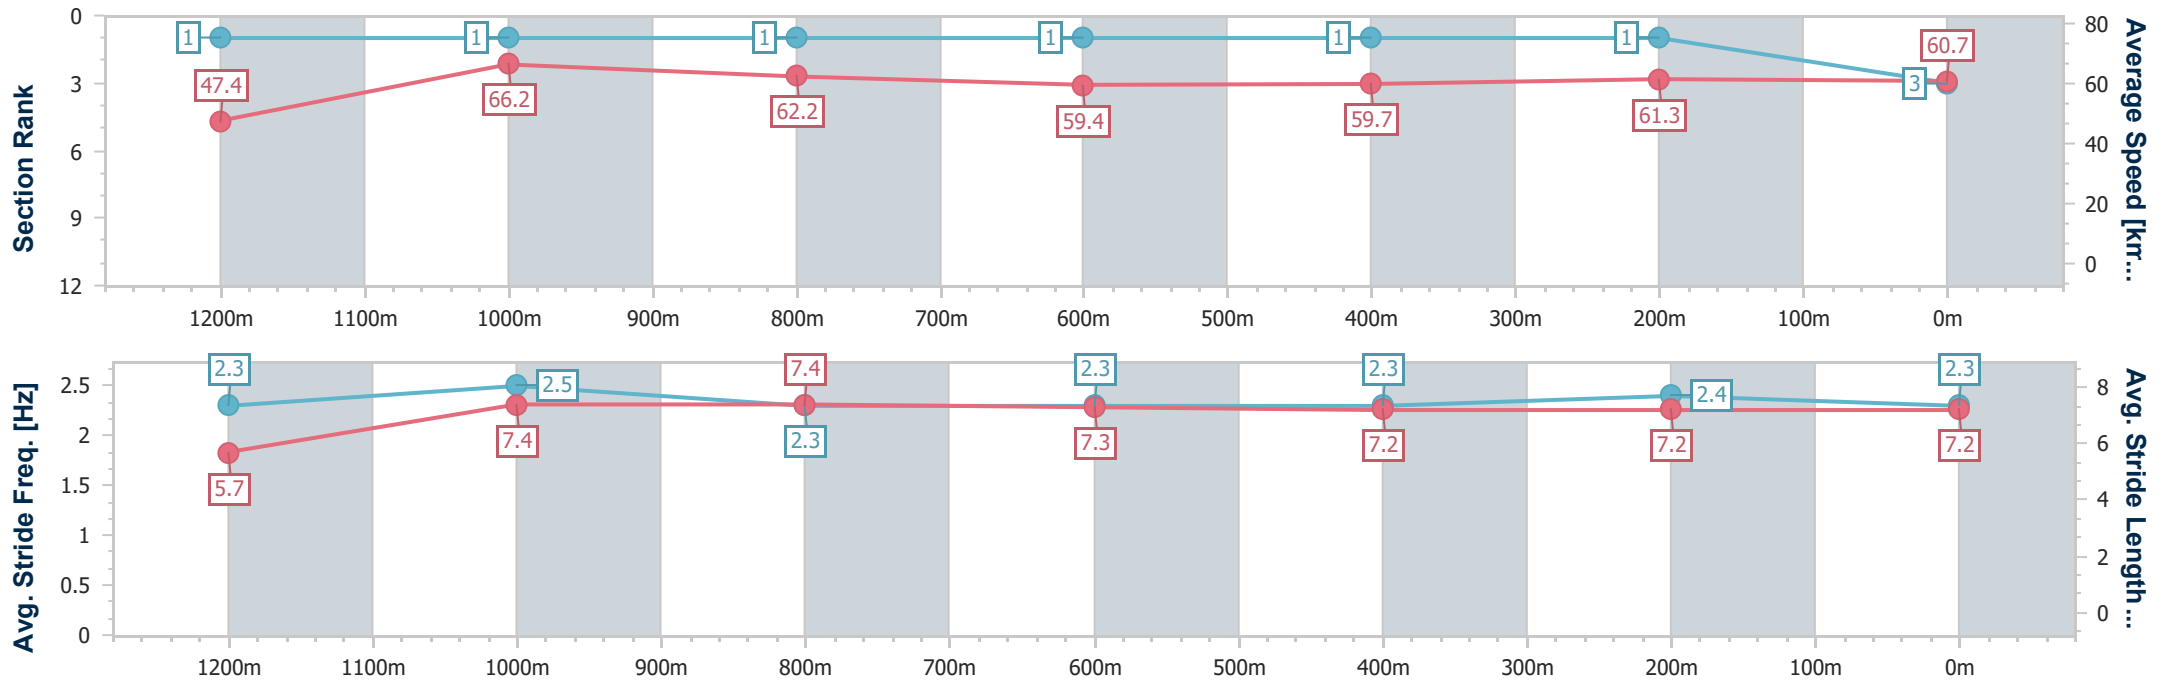

Horse/Jockey Name	Quality Miss
Final Rank	3
Fastest Section Time (Section)	0:10.85 (1200m)
Top Speed [km/h] (Section)	67.5 (1200m)
Race State	Finished

Ipswich QLD Professional
Race 5: ON THE NOSE Fillies and Mares BM58 Handicap - 1350m

01 November 2024 - 16:05

Track Rating: Good 4, Weather: Fine, Rail Position: +8m Entire

Section	Overall	1200m	1000m	800m	600m	400m	200m
Section Times	1:21.31 [3] (0:11.43)	1:09.88 [1] (0:10.85)	0:59.03 [1] (0:11.53)	0:47.50 [1] (0:12.04)	0:35.46 [1] (0:11.92)	0:23.54 [1] (0:11.65)	0:11.89 [1] (0:11.89)
Average Speed [km/h]	47.4	66.2	62.2	59.4	59.7	61.3	60.7
Top Speed [km/h]	64.9	67.5	65.4	60.2	61.1	62.5	61.9
Avg. Dist. to Rail [m]	2.4	1.3	1.6	1.6	1.7	2.3	2.3
Avg. Stride Freq. [Hz]	2.3	2.5	2.3	2.3	2.3	2.4	2.3
Avg. Stride Length [m]	5.7	7.4	7.4	7.3	7.2	7.2	7.2

- [ ] Ranking at each section and finish
- -.-.- No data available at this section
- NA No data available