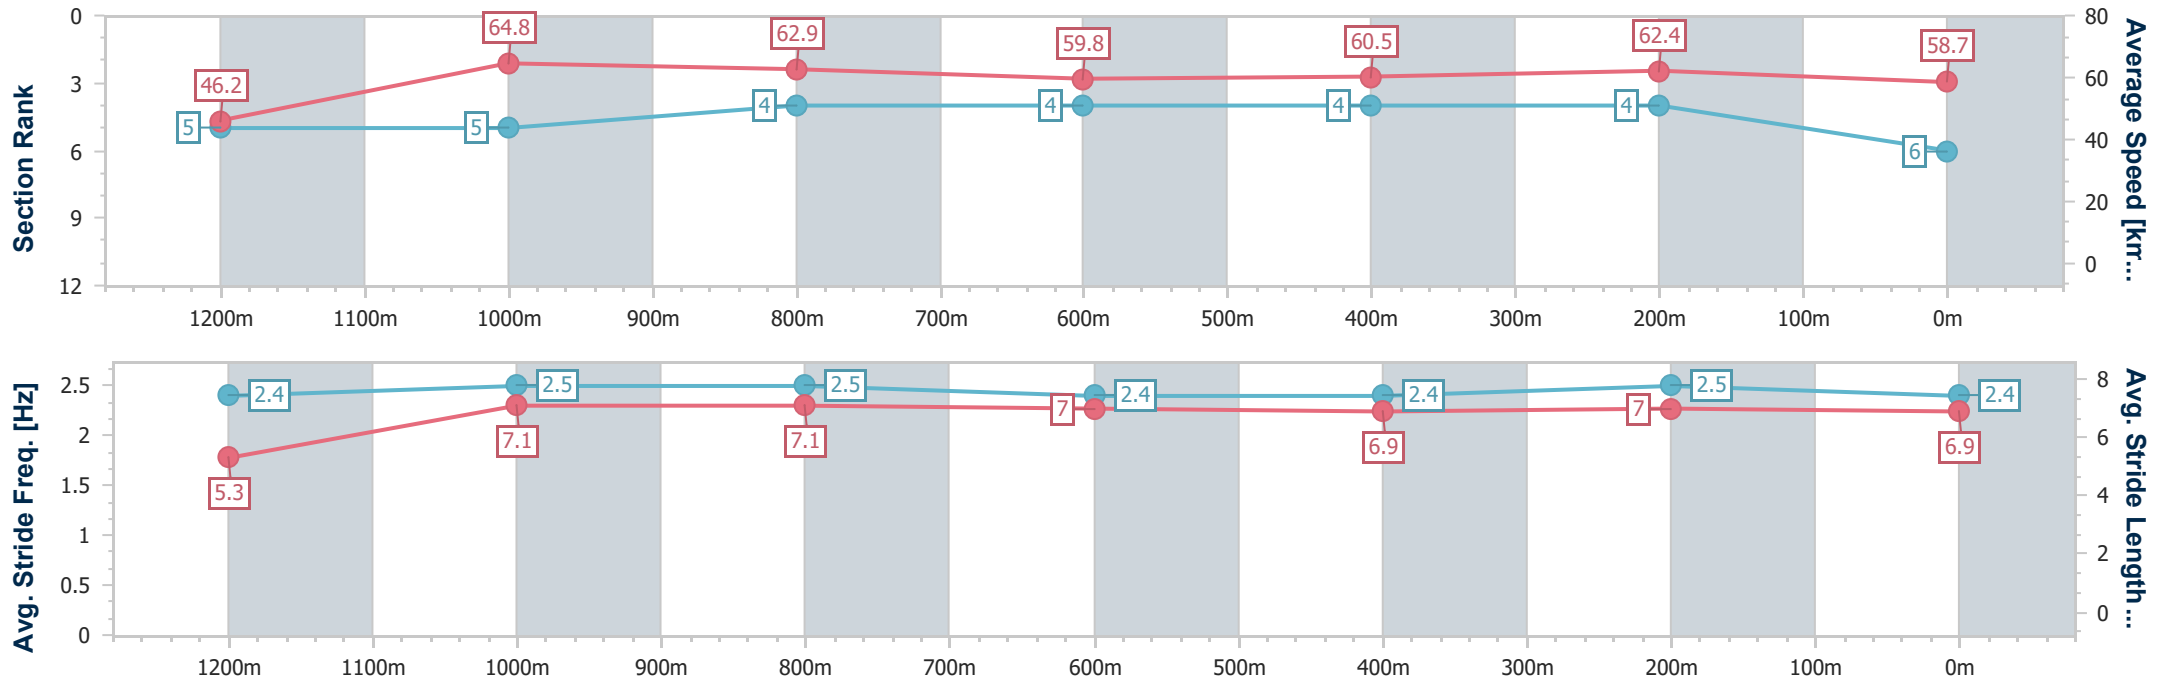

Horse/Jockey Name	Little Spark
Final Rank	6
Fastest Section Time (Section)	0:11.10 (1200m)
Top Speed [km/h] (Section)	66.0 (1200m)
Race State	Finished

Ipswich QLD Professional
Race 5: ON THE NOSE Fillies and Mares BM58 Handicap - 1350m

01 November 2024 - 16:05

Track Rating: Good 4, Weather: Fine, Rail Position: +8m Entire

Section	Overall	1200m	1000m	800m	600m	400m	200m
Section Times	1:21.84 [6] (0:11.67)	1:10.17 [5] (0:11.10)	0:59.07 [5] (0:11.43)	0:47.64 [4] (0:11.96)	0:35.68 [4] (0:11.88)	0:23.80 [4] (0:11.54)	0:12.26 [4] (0:12.26)
Average Speed [km/h]	46.2	64.8	62.9	59.8	60.5	62.4	58.7
Top Speed [km/h]	62.6	66.0	64.9	60.4	62.6	63.1	61.7
Avg. Dist. to Rail [m]	0.6	0.4	1.0	1.4	1.1	0.6	2.0
Avg. Stride Freq. [Hz]	2.4	2.5	2.5	2.4	2.4	2.5	2.4
Avg. Stride Length [m]	5.3	7.1	7.1	7.0	6.9	7.0	6.9

- [ ] Ranking at each section and finish
- -.-.- No data available at this section
- NA No data available