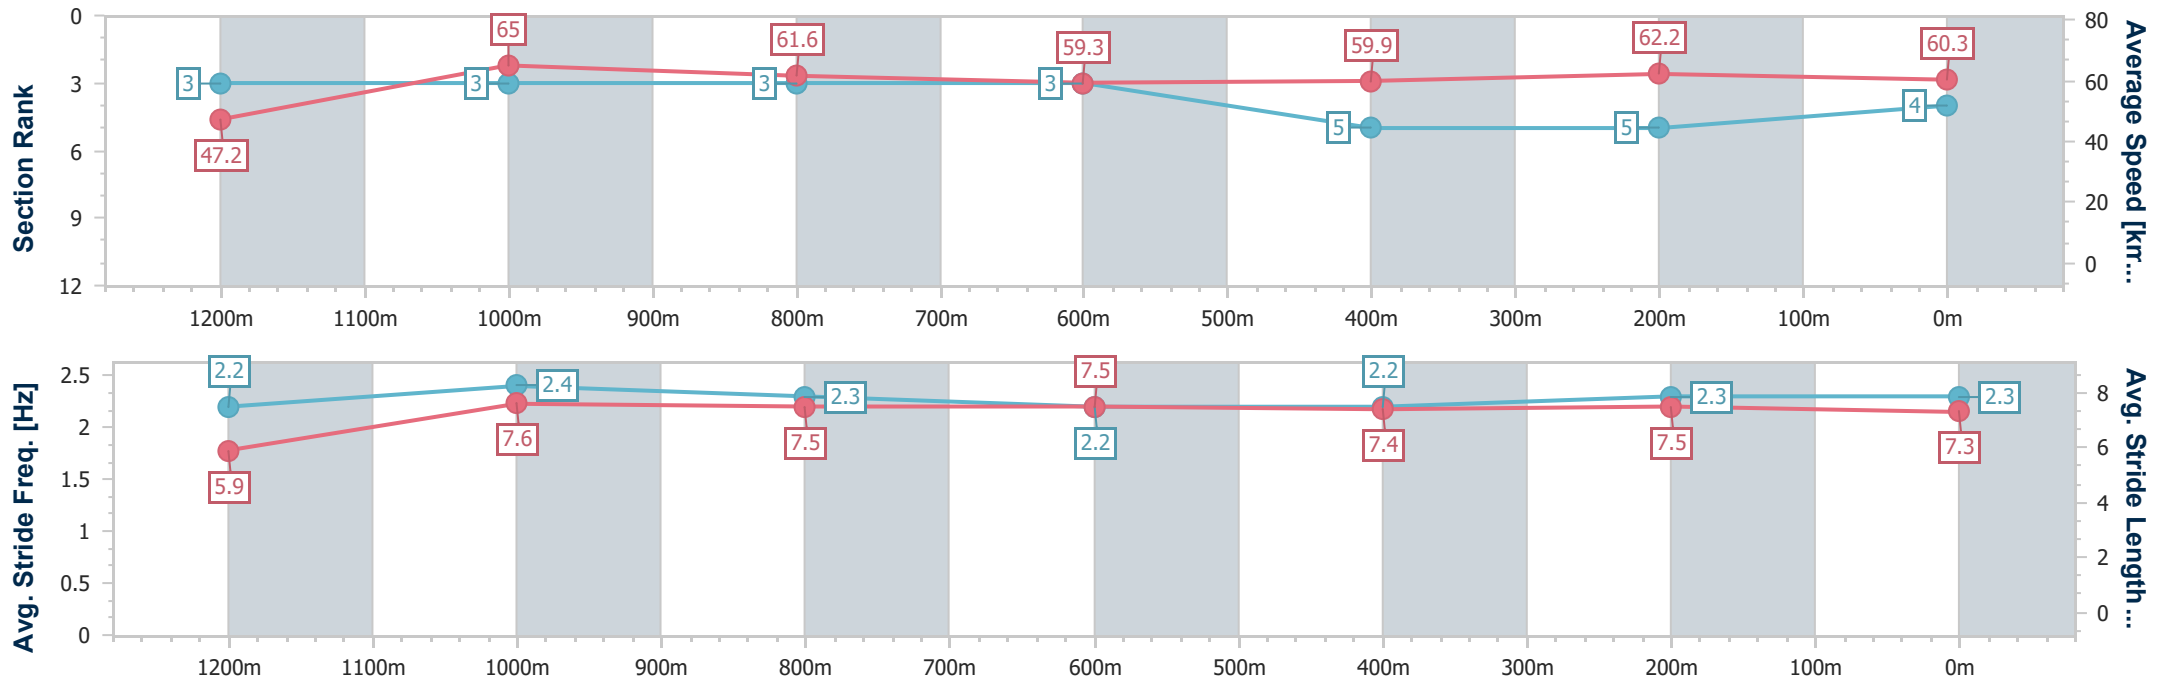

Horse/Jockey Name	Cosmic Beauty
Final Rank	4
Fastest Section Time (Section)	0:11.03 (1200m)
Top Speed [km/h] (Section)	66.6 (1200m)
Race State	Finished

Ipswich QLD Professional
Race 5: ON THE NOSE Fillies and Mares BM58 Handicap - 1350m

01 November 2024 - 16:05

Track Rating: Good 4, Weather: Fine, Rail Position: +8m Entire

Section	Overall	1200m	1000m	800m	600m	400m	200m
Section Times	1:21.51 [4] (0:11.46)	1:10.05 [3] (0:11.03)	0:59.02 [3] (0:11.65)	0:47.37 [3] (0:12.02)	0:35.35 [3] (0:11.90)	0:23.45 [5] (0:11.53)	0:11.92 [5] (0:11.92)
Average Speed [km/h]	47.2	65.0	61.6	59.3	59.9	62.2	60.3
Top Speed [km/h]	64.5	66.6	63.7	60.2	61.8	62.5	62.3
Avg. Dist. to Rail [m]	1.6	1.2	1.5	2.2	2.3	0.8	1.2
Avg. Stride Freq. [Hz]	2.2	2.4	2.3	2.2	2.2	2.3	2.3
Avg. Stride Length [m]	5.9	7.6	7.5	7.5	7.4	7.5	7.3

- [ ] Ranking at each section and finish
- -.-.- No data available at this section
- NA No data available