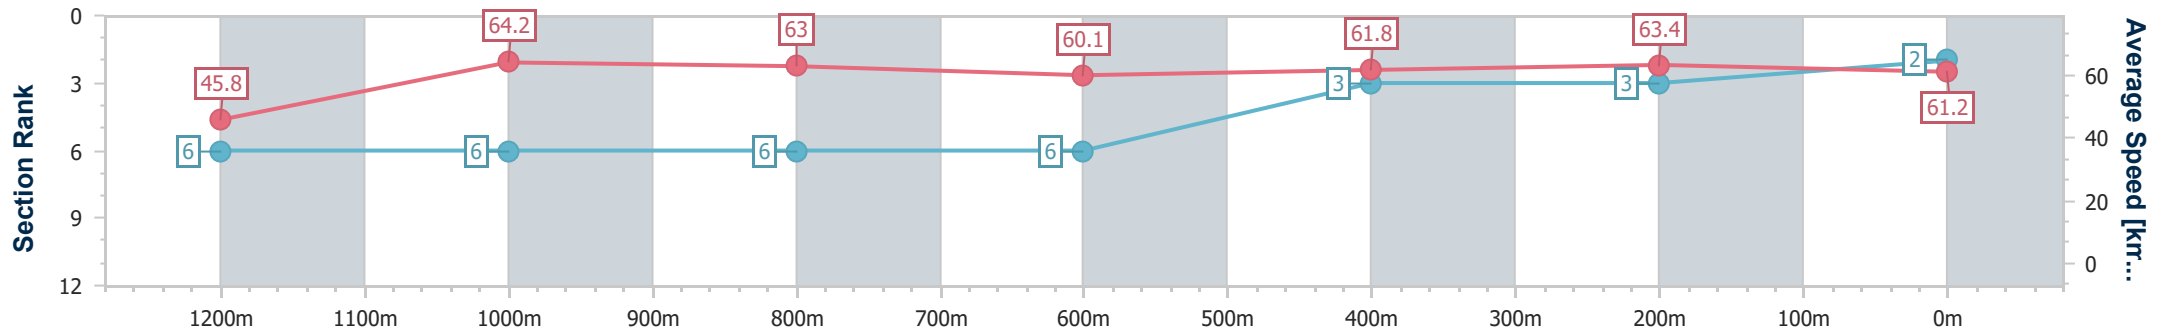

Horse/Jockey Name	Freeman
Final Rank	2
Fastest Section Time (Section)	0:11.20 (1200m)
Top Speed [km/h] (Section)	65.2 (1200m)
Race State	Finished

Ipswich QLD Professional
Race 5: ON THE NOSE Fillies and Mares BM58 Handicap - 1350m

01 November 2024 - 16:05

Track Rating: Good 4, Weather: Fine, Rail Position: +8m Entire

Section	Overall	1200m	1000m	800m	600m	400m	200m
Section Times	1:21.22 [2] (0:11.80)	1:09.42 [6] (0:11.20)	0:58.22 [6] (0:11.41)	0:46.81 [6] (0:11.98)	0:34.83 [6] (0:11.63)	0:23.20 [3] (0:11.47)	0:11.73 [3] (0:11.73)
Average Speed [km/h]	45.8	64.2	63.0	60.1	61.8	63.4	61.2
Top Speed [km/h]	61.9	65.2	64.8	60.6	64.3	64.5	62.8
Avg. Dist. to Rail [m]	1.4	0.8	0.4	0.7	0.5	2.4	3.5
Avg. Stride Freq. [Hz]	2.2	2.3	2.3	2.3	2.3	2.4	2.3
Avg. Stride Length [m]	5.7	7.6	7.5	7.3	7.3	7.4	7.3

- [ ] Ranking at each section and finish
- -.-.- No data available at this section
- NA No data available