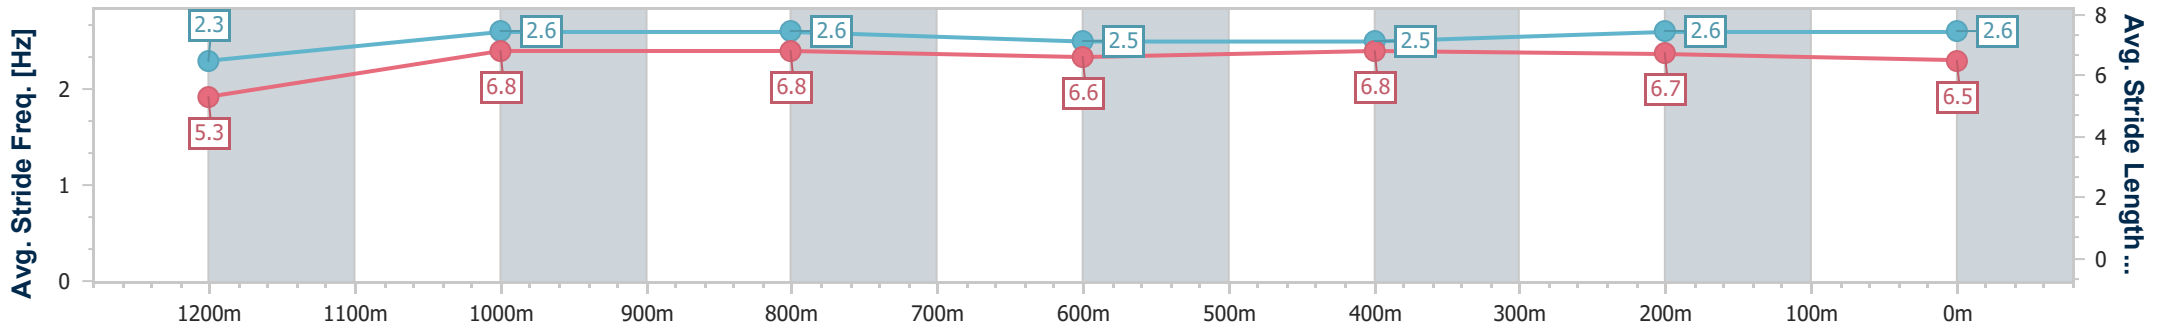

- [] Ranking at each section and finish
- .-.- No data available at this section
- NA No data available

Horse/Jockey Name	Glebe
Final Rank	7
Fastest Section Time (Section)	0:11.33 (1200m)
Top Speed [km/h] (Section)	65.1 (1200m)
Race State	Finished

Ipswich QLD Professional
 Race 5: ON THE NOSE Fillies and Mares BM58 Handicap - 1350m

01 November 2024 - 16:05

Track Rating: Good 4, Weather: Fine, Rail Position: +8m Entire

Section	Overall	1200m	1000m	800m	600m	400m	200m
Section Times	1:21.86 [7] (0:11.92)	1:09.94 [7] (0:11.33)	0:58.61 [7] (0:11.37)	0:47.24 [7] (0:11.97)	0:35.27 [8] (0:11.72)	0:23.55 [7] (0:11.48)	0:12.07 [6] (0:12.07)
Average Speed [km/h]	45.4	63.5	63.4	59.8	61.6	62.8	59.7
Top Speed [km/h]	63.3	65.1	64.6	60.7	63.3	63.4	62.2
Avg. Dist. to Rail [m]	3.7	0.7	0.5	0.9	0.6	2.2	5.1
Avg. Stride Freq. [Hz]	2.3	2.6	2.6	2.5	2.5	2.6	2.6
Avg. Stride Length [m]	5.3	6.8	6.8	6.6	6.8	6.7	6.5

- [] Ranking at each section and finish
- .-.- No data available at this section
- NA No data available

Horse/Jockey Name	Hello In There
Final Rank	8
Fastest Section Time (Section)	0:11.14 (1200m)
Top Speed [km/h] (Section)	64.9 (1200m)
Race State	Finished