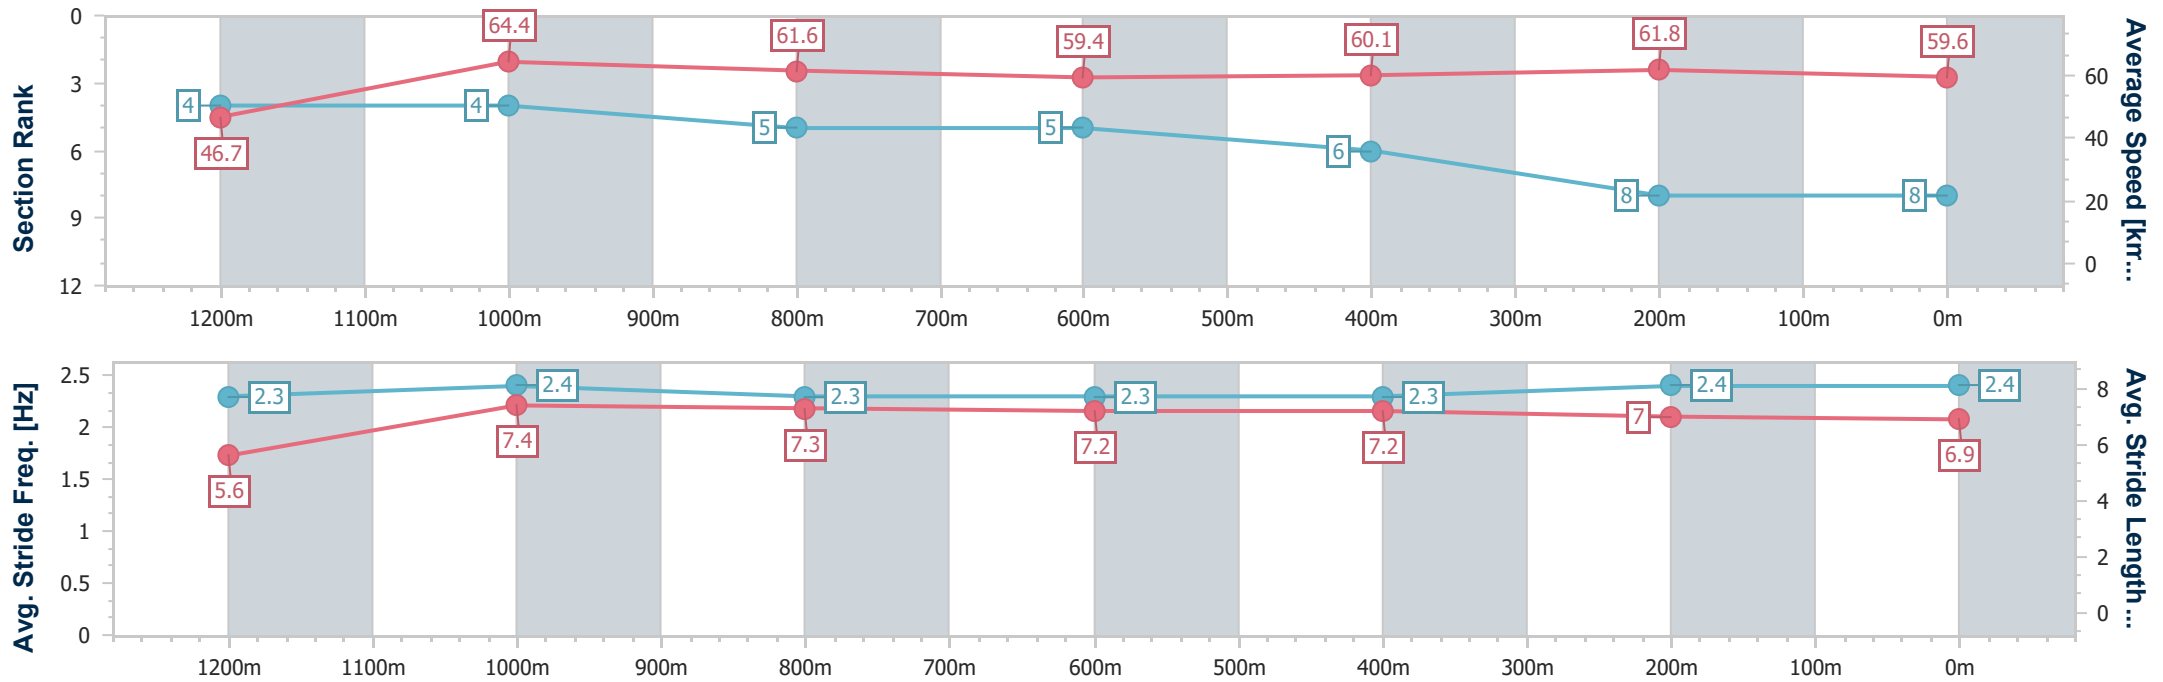

- [] Ranking at each section and finish
- .-.- No data available at this section
- NA No data available

Horse/Jockey Name	Hello In There
Final Rank	8
Fastest Section Time (Section)	0:11.14 (1200m)
Top Speed [km/h] (Section)	64.9 (1200m)
Race State	Finished

Ipswich QLD Professional
Race 5: ON THE NOSE Fillies and Mares BM58 Handicap - 1350m

01 November 2024 - 16:05

Track Rating: Good 4, Weather: Fine, Rail Position: +8m Entire

Section	Overall	1200m	1000m	800m	600m	400m	200m
Section Times	1:21.95 [8] (0:11.61)	1:10.34 [4] (0:11.14)	0:59.20 [4] (0:11.58)	0:47.62 [5] (0:12.00)	0:35.62 [5] (0:11.93)	0:23.69 [6] (0:11.57)	0:12.12 [8] (0:12.12)
Average Speed [km/h]	46.7	64.4	61.6	59.4	60.1	61.8	59.6
Top Speed [km/h]	62.6	64.9	64.1	60.6	61.4	62.5	61.7
Avg. Dist. to Rail [m]	1.0	1.8	2.2	2.3	1.8	1.5	0.7
Avg. Stride Freq. [Hz]	2.3	2.4	2.3	2.3	2.3	2.4	2.4
Avg. Stride Length [m]	5.6	7.4	7.3	7.2	7.2	7.0	6.9

- [] Ranking at each section and finish
- .-.- No data available at this section
- NA No data available