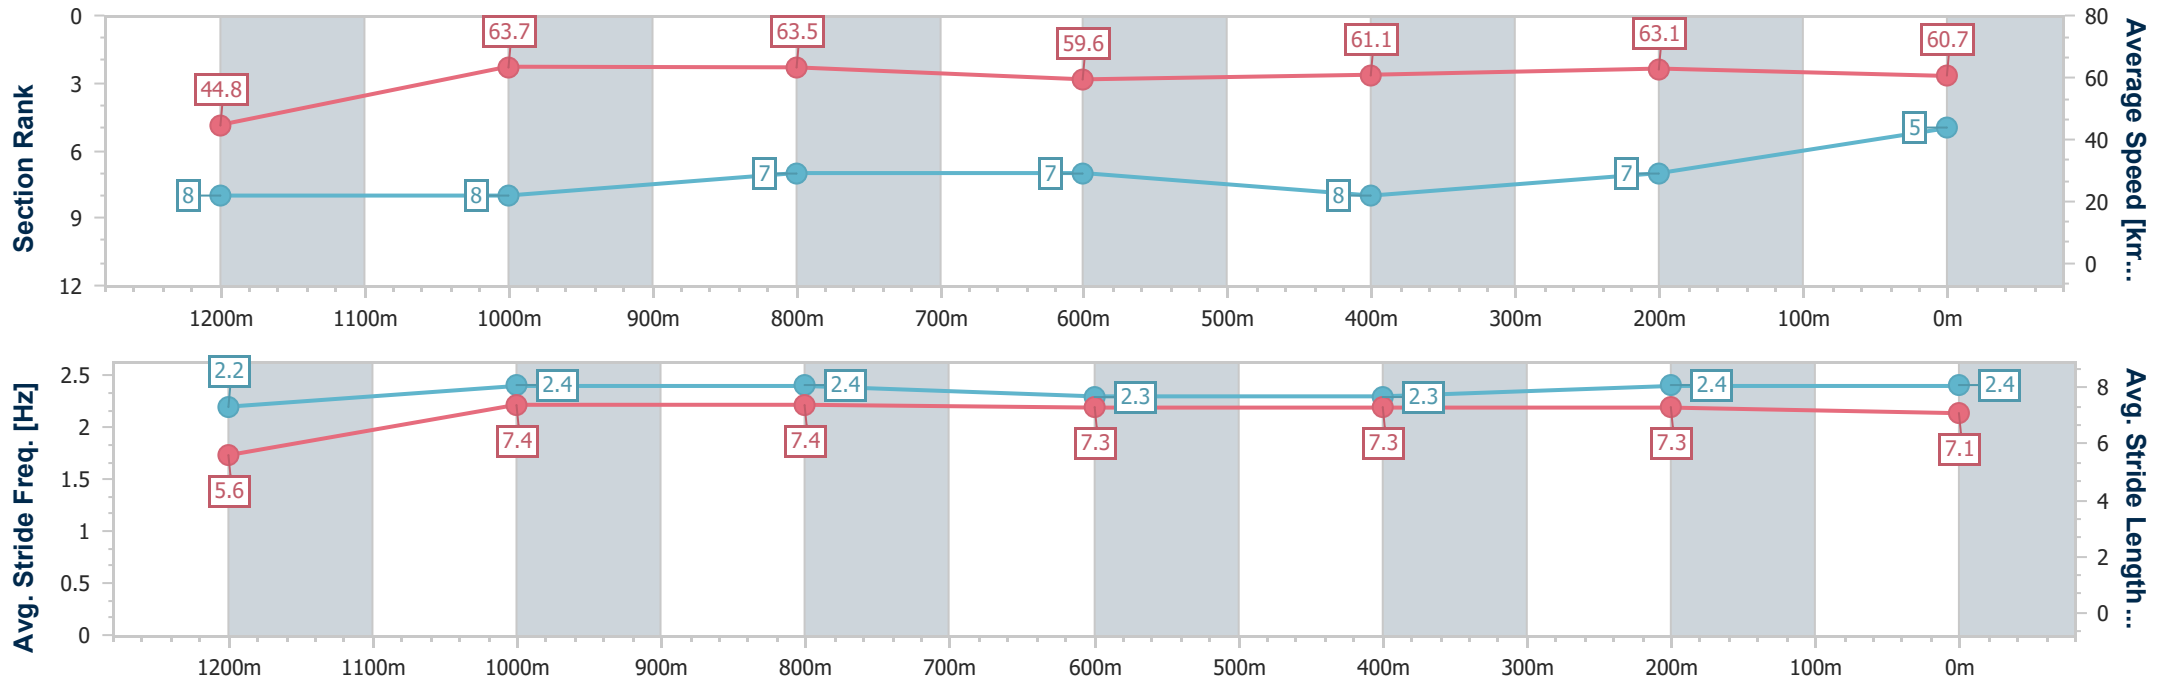

Horse/Jockey Name	Milagro
Final Rank	5
Fastest Section Time (Section)	0:11.23 (1000m)
Top Speed [km/h] (Section)	65.8 (1000m)
Race State	Finished

Ipswich QLD Professional
Race 5: ON THE NOSE Fillies and Mares BM58 Handicap - 1350m

01 November 2024 - 16:05

Track Rating: Good 4, Weather: Fine, Rail Position: +8m Entire

Section	Overall	1200m	1000m	800m	600m	400m	200m
Section Times	1:21.66 [5] (0:12.11)	1:09.55 [8] (0:11.28)	0:58.27 [8] (0:11.23)	0:47.04 [7] (0:11.95)	0:35.09 [7] (0:11.76)	0:23.33 [8] (0:11.47)	0:11.86 [7] (0:11.86)
Average Speed [km/h]	44.8	63.7	63.5	59.6	61.1	63.1	60.7
Top Speed [km/h]	61.9	64.9	65.8	60.6	62.8	63.4	62.6
Avg. Dist. to Rail [m]	1.5	1.9	2.5	2.6	0.8	1.4	3.6
Avg. Stride Freq. [Hz]	2.2	2.4	2.4	2.3	2.3	2.4	2.4
Avg. Stride Length [m]	5.6	7.4	7.4	7.3	7.3	7.3	7.1

- [ ] Ranking at each section and finish
- -.-.- No data available at this section
- NA No data available