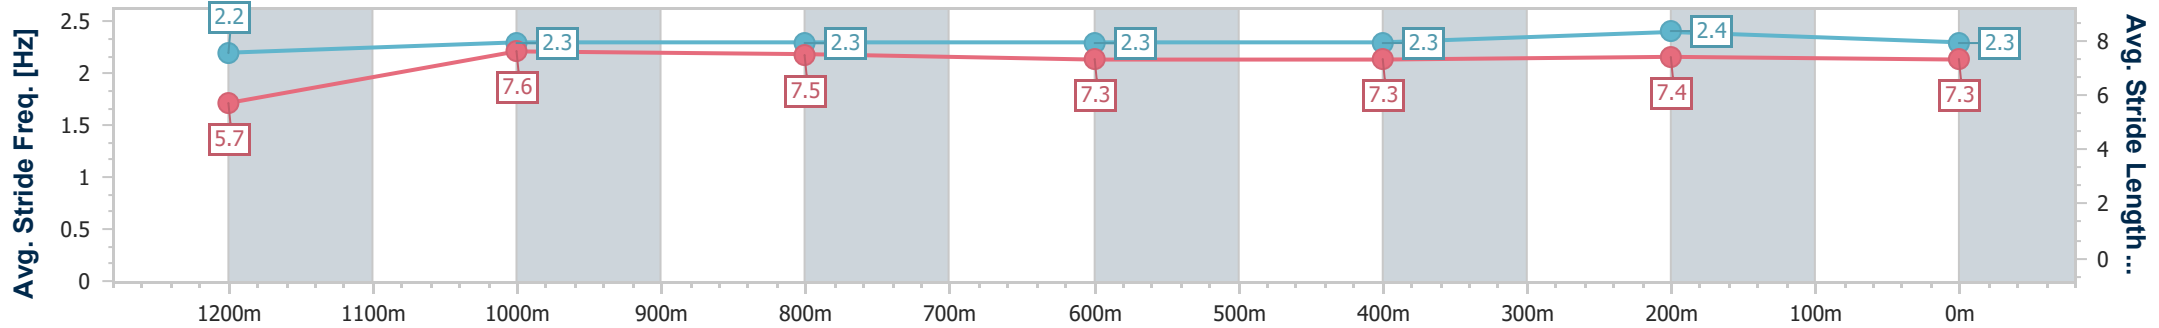

Horse/Jockey Name	Freeman
Final Rank	2
Fastest Section Time (Section)	0:11.20 (1200m)
Top Speed [km/h] (Section)	65.2 (1200m)
Race State	Finished

Ipswich QLD Professional
Race 5: ON THE NOSE Fillies and Mares BM58 Handicap - 1350m

01 November 2024 - 16:05

Track Rating: Good 4, Weather: Fine, Rail Position: +8m Entire

Section	Overall	1200m	1000m	800m	600m	400m	200m
Section Times	1:21.22 [2] (0:11.80)	1:09.42 [6] (0:11.20)	0:58.22 [6] (0:11.41)	0:46.81 [6] (0:11.98)	0:34.83 [6] (0:11.63)	0:23.20 [3] (0:11.47)	0:11.73 [3] (0:11.73)
Average Speed [km/h]	45.8	64.2	63.0	60.1	61.8	63.4	61.2
Top Speed [km/h]	61.9	65.2	64.8	60.6	64.3	64.5	62.8
Avg. Dist. to Rail [m]	1.4	0.8	0.4	0.7	0.5	2.4	3.5
Avg. Stride Freq. [Hz]	2.2	2.3	2.3	2.3	2.3	2.4	2.3
Avg. Stride Length [m]	5.7	7.6	7.5	7.3	7.3	7.4	7.3

- [ ] Ranking at each section and finish
- -.-.- No data available at this section
- NA No data available