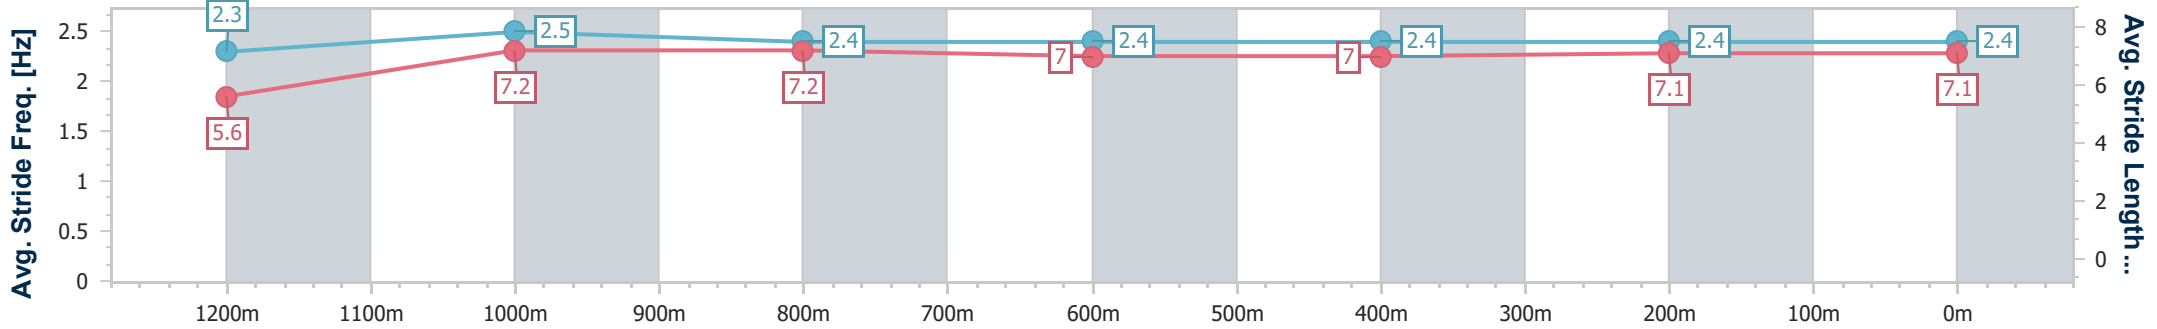

01 November 2024 - 16:05

Track Rating: Good 4, Weather: Fine, Rail Position: +8m Entire

Section	Overall	1200m	1000m	800m	600m	400m	200m
Section Times	1:21.22 [1] (0:11.45)	1:09.77 [2] (0:10.99)	0:58.78 [2] (0:11.52)	0:47.26 [2] (0:12.01)	0:35.25 [2] (0:11.86)	0:23.39 [2] (0:11.60)	0:11.79 [2] (0:11.79)
Average Speed [km/h]	47.3	65.4	62.5	59.7	60.4	61.9	61.1
Top Speed [km/h]	66.1	66.6	64.8	60.5	61.7	62.8	62.5
Avg. Dist. to Rail [m]	3.8	0.9	0.7	1.0	0.9	0.9	0.2
Avg. Stride Freq. [Hz]	2.3	2.5	2.4	2.4	2.4	2.4	2.4
Avg. Stride Length [m]	5.6	7.2	7.2	7.0	7.0	7.1	7.1