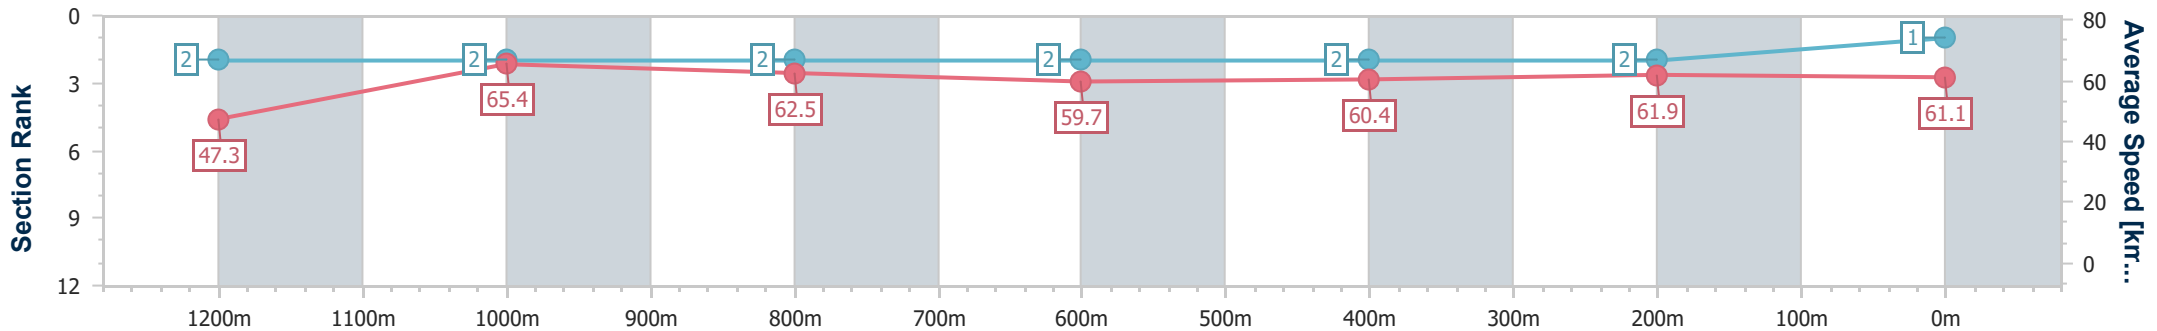

01 November 2024 - 16:05

Track Rating: Good 4, Weather: Fine, Rail Position: +8m Entire

Section	Overall	1200m	1000m	800m	600m	400m	200m
Section Times	1:21.22 [1] (0:11.45)	1:09.77 [2] (0:10.99)	0:58.78 [2] (0:11.52)	0:47.26 [2] (0:12.01)	0:35.25 [2] (0:11.86)	0:23.39 [2] (0:11.60)	0:11.79 [2] (0:11.79)
Average Speed [km/h]	47.3	65.4	62.5	59.7	60.4	61.9	61.1
Top Speed [km/h]	66.1	66.6	64.8	60.5	61.7	62.8	62.5
Avg. Dist. to Rail [m]	3.8	0.9	0.7	1.0	0.9	0.9	0.2
Avg. Stride Freq. [Hz]	2.3	2.5	2.4	2.4	2.4	2.4	2.4
Avg. Stride Length [m]	5.6	7.2	7.2	7.0	7.0	7.1	7.1