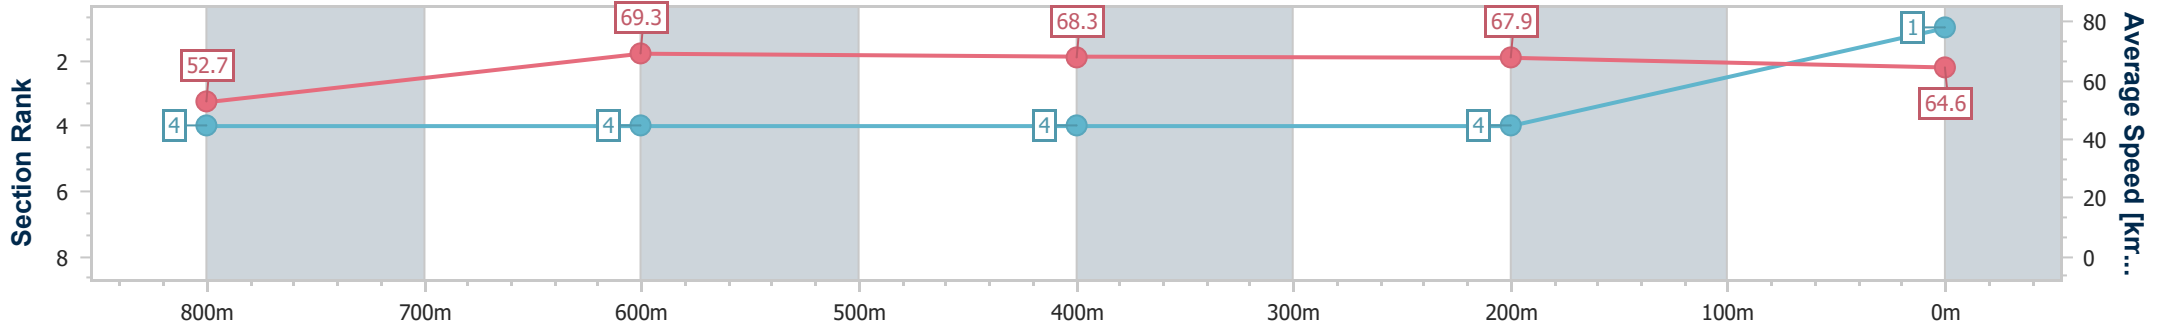

02 November 2024 - 15:12

Track Rating: Good 4, Weather: Fine, Rail Position: +1m Entire

BRISBANE RACING CLUB

Section	Overall	800m	600m	400m	200m
Section Times	0:56.53 [1] (0:13.65)	0:42.88 [4] (0:10.49)	0:32.39 [4] (0:10.63)	0:21.76 [4] (0:10.58)	0:11.18 [4] (0:11.18)
Average Speed [km/h]	52.7	69.3	68.3	67.9	64.6
Top Speed [km/h]	68.7	70.9	69.5	69.7	67.2
Avg. Dist. to Rail [m]	1.1	2.1	1.4	0.6	0.7
Avg. Stride Freq. [Hz]	2.3	2.4	2.4	2.4	2.3
Avg. Stride Length [m]	6.5	8.0	8.0	8.0	7.8