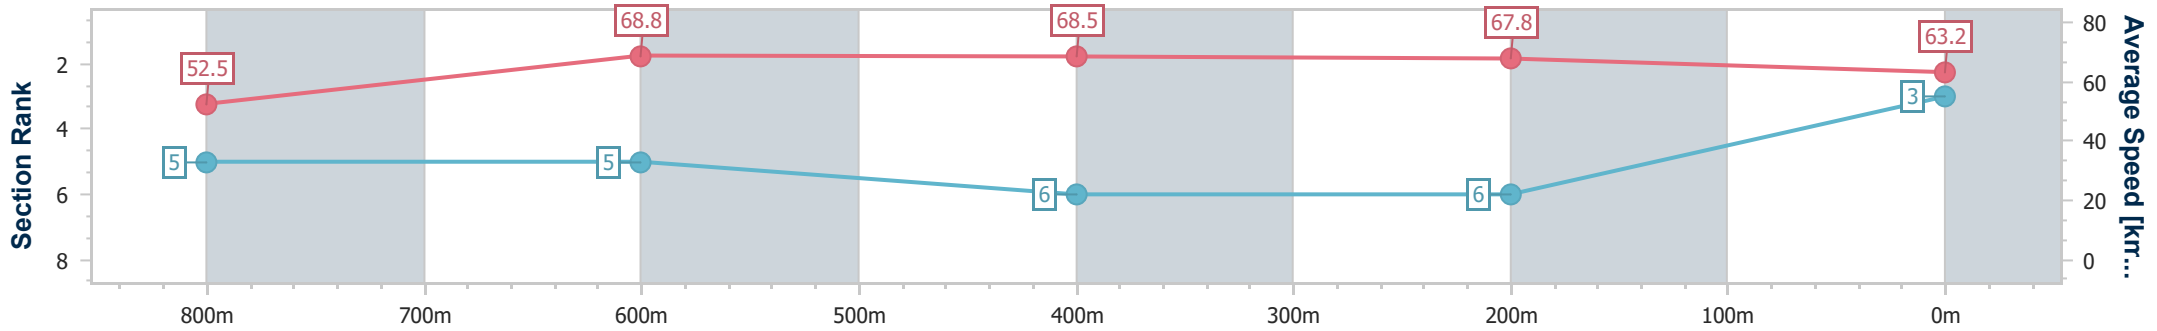

Eagle Farm QLD Professional

Race 5: Nova 106.9 BM85 Handicap - 1000m

02 November 2024 - 15:12

Track Rating: Good 4, Weather: Fine, Rail Position: +1m Entire

BRISBANE RACING CLUB

Section	Overall	800m	600m	400m	200m
Section Times	0:56.89 [3] (0:13.79)	0:43.10 [5] (0:10.56)	0:32.54 [5] (0:10.55)	0:21.99 [6] (0:10.59)	0:11.40 [6] (0:11.40)
Average Speed [km/h]	52.5	68.8	68.5	67.8	63.2
Top Speed [km/h]	66.3	69.4	69.5	69.1	66.6
Avg. Dist. to Rail [m]	4.4	1.4	0.7	1.6	0.6
Avg. Stride Freq. [Hz]	2.3	2.5	2.5	2.5	2.5
Avg. Stride Length [m]	6.3	7.6	7.5	7.4	7.1