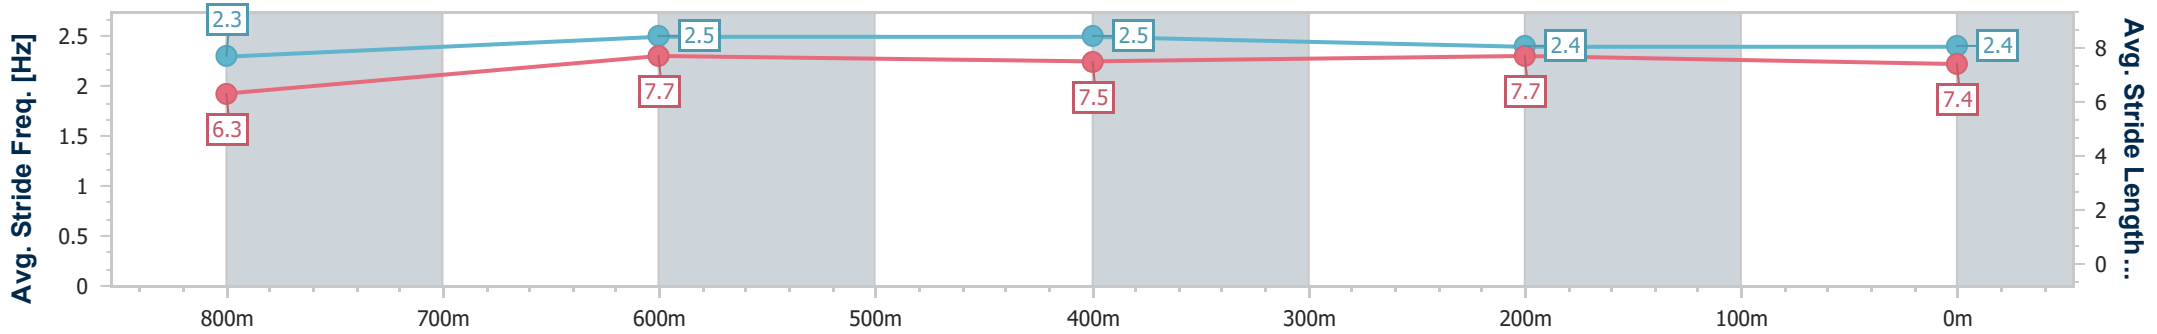

Eagle Farm QLD Professional

Race 5: Nova 106.9 BM85 Handicap - 1000m

02 November 2024 - 15:12

Track Rating: Good 4, Weather: Fine, Rail Position: +1m Entire

BRISBANE RACING CLUB

Section	Overall	800m	600m	400m	200m
Section Times	0:57.11 [5] (0:13.94)	0:43.17 [7] (0:10.51)	0:32.66 [7] (0:10.64)	0:22.02 [7] (0:10.70)	0:11.32 [7] (0:11.32)
Average Speed [km/h]	51.7	69.0	67.7	67.3	63.5
Top Speed [km/h]	66.4	69.8	69.3	68.1	67.1
Avg. Dist. to Rail [m]	1.8	0.7	0.3	0.7	1.0
Avg. Stride Freq. [Hz]	2.3	2.5	2.5	2.4	2.4
Avg. Stride Length [m]	6.3	7.7	7.5	7.7	7.4