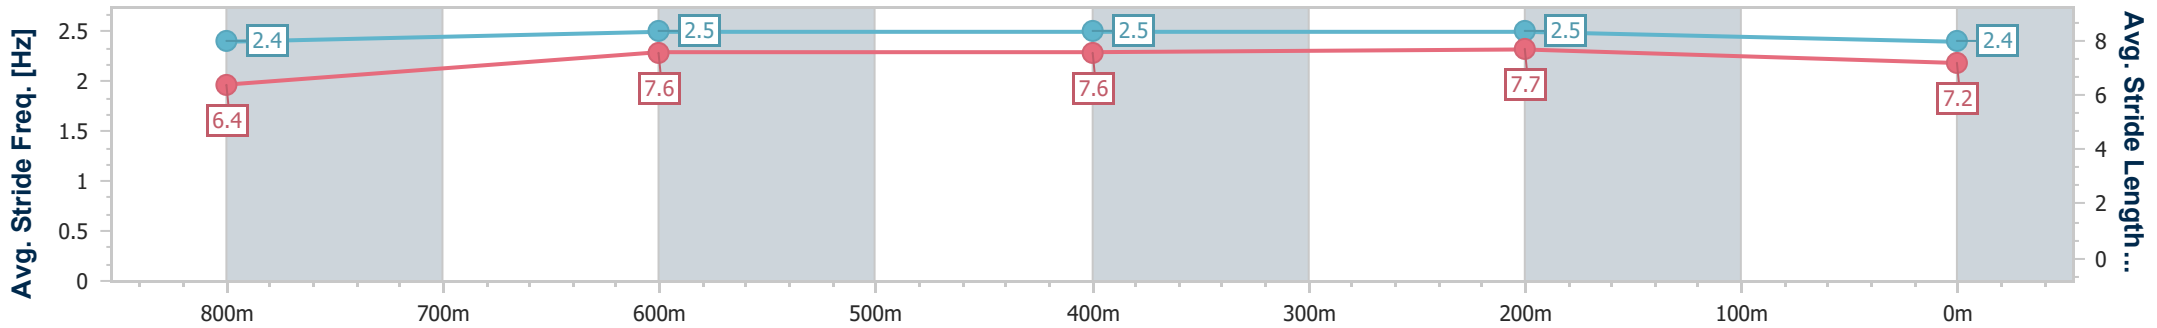

Eagle Farm QLD Professional

Race 5: Nova 106.9 BM85 Handicap - 1000m

02 November 2024 - 15:12

Track Rating: Good 4, Weather: Fine, Rail Position: +1m Entire

BRISBANE RACING CLUB

Section	Overall	800m	600m	400m	200m
Section Times	0:56.62 [2] (0:13.51)	0:43.11 [3] (0:10.58)	0:32.53 [3] (0:10.66)	0:21.87 [3] (0:10.51)	0:11.36 [2] (0:11.36)
Average Speed [km/h]	53.7	68.3	67.6	68.4	63.4
Top Speed [km/h]	67.3	69.1	68.3	69.2	68.0
Avg. Dist. to Rail [m]	2.2	1.4	0.5	1.0	0.6
Avg. Stride Freq. [Hz]	2.4	2.5	2.5	2.5	2.4
Avg. Stride Length [m]	6.4	7.6	7.6	7.7	7.2