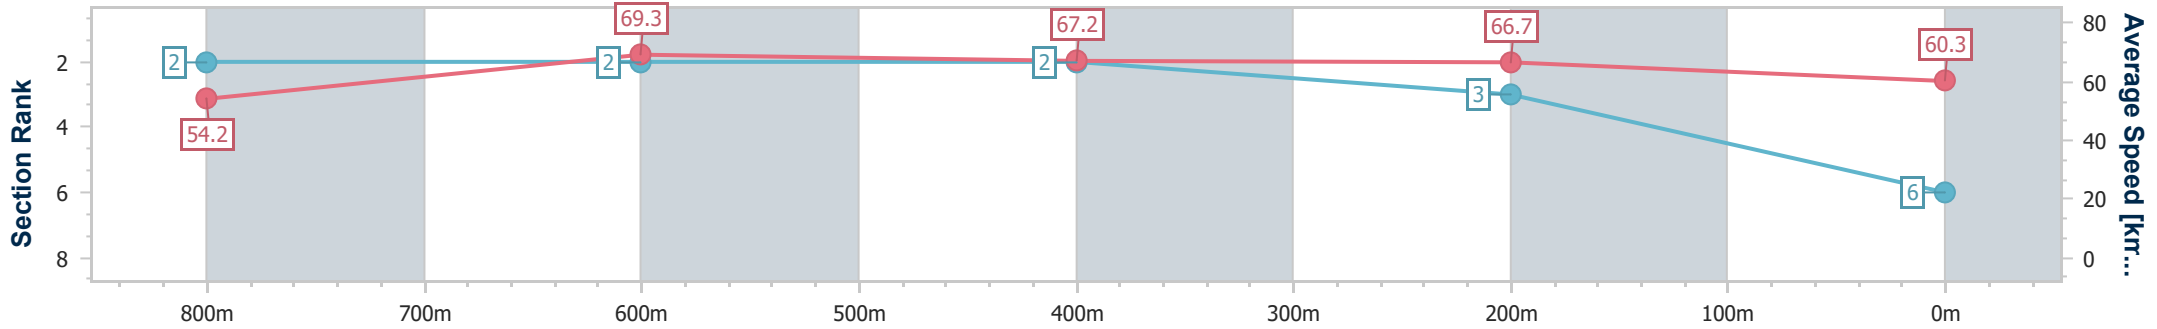

Eagle Farm QLD Professional

Race 5: Nova 106.9 BM85 Handicap - 1000m

02 November 2024 - 15:12

Track Rating: Good 4, Weather: Fine, Rail Position: +1m Entire

BRISBANE RACING CLUB

Section	Overall	800m	600m	400m	200m
Section Times	0:57.22 [6] (0:13.35)	0:43.87 [2] (0:10.41)	0:33.46 [2] (0:10.73)	0:22.73 [2] (0:10.80)	0:11.93 [3] (0:11.93)
Average Speed [km/h]	54.2	69.3	67.2	66.7	60.3
Top Speed [km/h]	68.7	70.2	67.8	67.6	64.8
Avg. Dist. to Rail [m]	3.4	0.4	0.7	1.9	1.0
Avg. Stride Freq. [Hz]	2.3	2.4	2.4	2.4	2.3
Avg. Stride Length [m]	6.5	7.9	7.7	7.8	7.4

- [] Ranking at each section and finish
- .-.- No data available at this section
- NA No data available

Horse/Jockey Name	Flaming Conquest
Final Rank	7
Fastest Section Time (Section)	0:10.45 (800m)
Top Speed [km/h] (Section)	69.6 (800m)
Race State	Finished