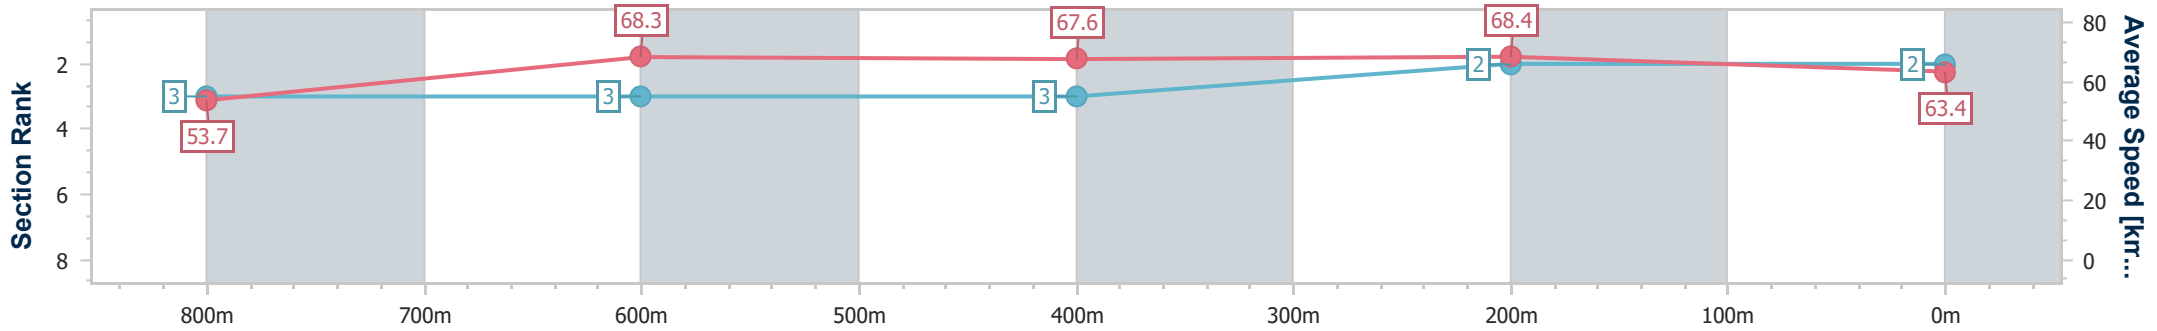

Eagle Farm QLD Professional

Race 5: Nova 106.9 BM85 Handicap - 1000m

02 November 2024 - 15:12

Track Rating: Good 4, Weather: Fine, Rail Position: +1m Entire

BRISBANE RACING CLUB

Section	Overall	800m	600m	400m	200m
Section Times	0:56.62 [2] (0:13.51)	0:43.11 [3] (0:10.58)	0:32.53 [3] (0:10.66)	0:21.87 [3] (0:10.51)	0:11.36 [2] (0:11.36)
Average Speed [km/h]	53.7	68.3	67.6	68.4	63.4
Top Speed [km/h]	67.3	69.1	68.3	69.2	68.0
Avg. Dist. to Rail [m]	2.2	1.4	0.5	1.0	0.6
Avg. Stride Freq. [Hz]	2.4	2.5	2.5	2.5	2.4
Avg. Stride Length [m]	6.4	7.6	7.6	7.7	7.2