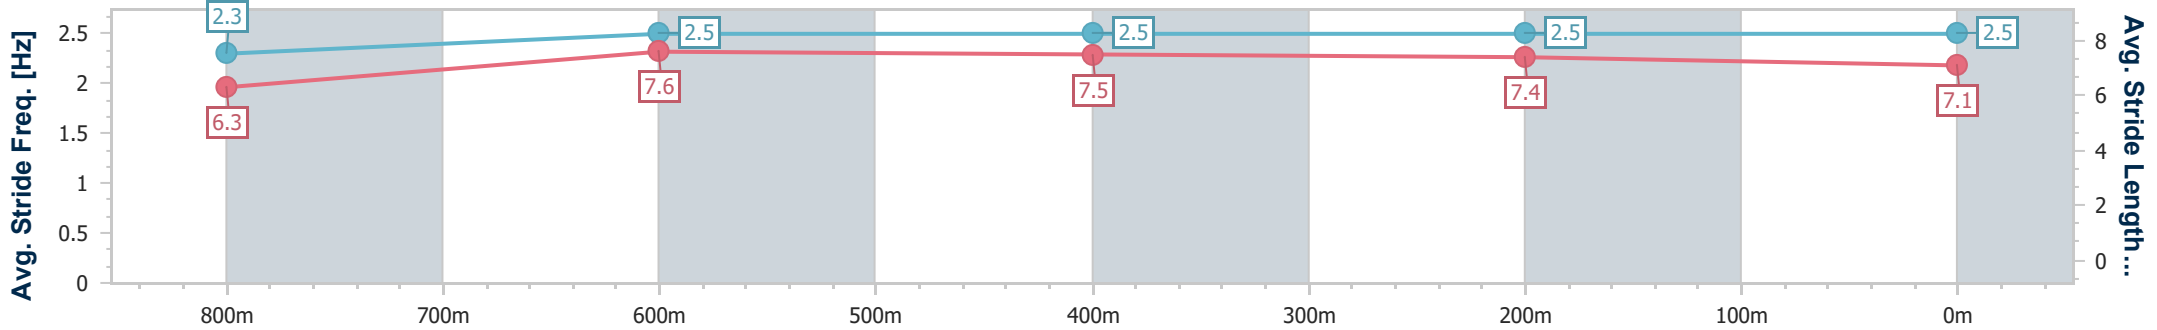

Eagle Farm QLD Professional

Race 5: Nova 106.9 BM85 Handicap - 1000m

02 November 2024 - 15:12

Track Rating: Good 4, Weather: Fine, Rail Position: +1m Entire

BRISBANE RACING CLUB

Section	Overall	800m	600m	400m	200m
Section Times	0:56.89 [3] (0:13.79)	0:43.10 [5] (0:10.56)	0:32.54 [5] (0:10.55)	0:21.99 [6] (0:10.59)	0:11.40 [6] (0:11.40)
Average Speed [km/h]	52.5	68.8	68.5	67.8	63.2
Top Speed [km/h]	66.3	69.4	69.5	69.1	66.6
Avg. Dist. to Rail [m]	4.4	1.4	0.7	1.6	0.6
Avg. Stride Freq. [Hz]	2.3	2.5	2.5	2.5	2.5
Avg. Stride Length [m]	6.3	7.6	7.5	7.4	7.1