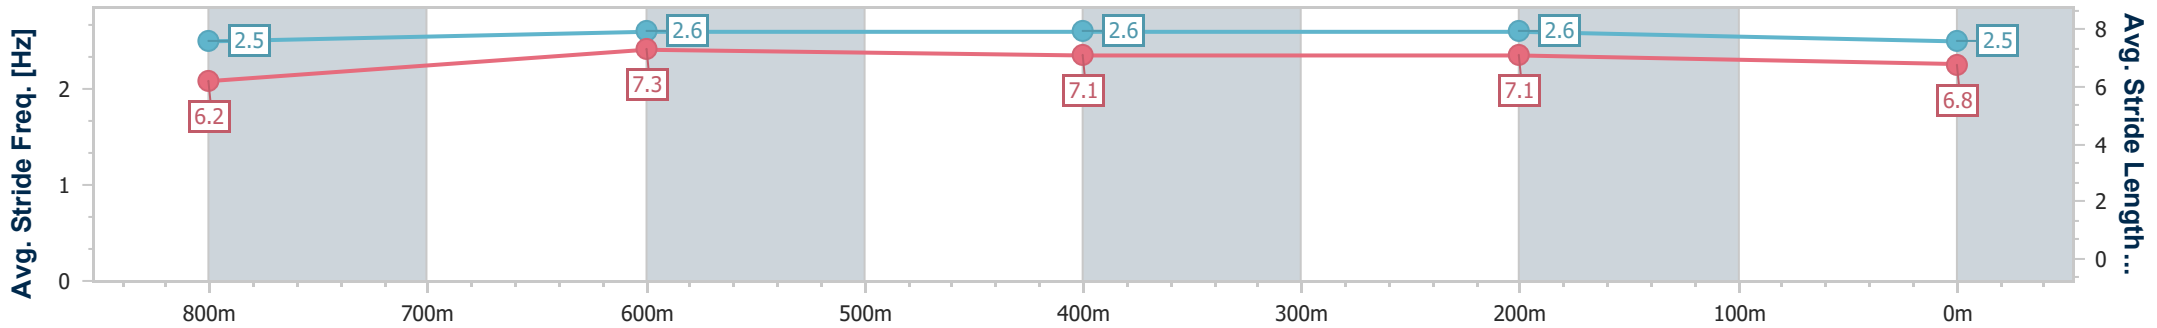

Eagle Farm QLD Professional

Race 5: Nova 106.9 BM85 Handicap - 1000m

02 November 2024 - 15:12

Track Rating: Good 4, Weather: Fine, Rail Position: +1m Entire

BRISBANE RACING CLUB

Section	Overall	800m	600m	400m	200m
Section Times	0:57.25 [7] (0:13.23)	0:44.02 [1] (0:10.45)	0:33.57 [1] (0:10.67)	0:22.90 [1] (0:10.88)	0:12.02 [1] (0:12.02)
Average Speed [km/h]	54.6	68.5	66.8	66.3	59.8
Top Speed [km/h]	67.5	69.6	68.6	67.8	63.5
Avg. Dist. to Rail [m]	2.6	1.2	1.7	1.3	1.5
Avg. Stride Freq. [Hz]	2.5	2.6	2.6	2.6	2.5
Avg. Stride Length [m]	6.2	7.3	7.1	7.1	6.8

- [] Ranking at each section and finish
- .-.- No data available at this section
- NA No data available