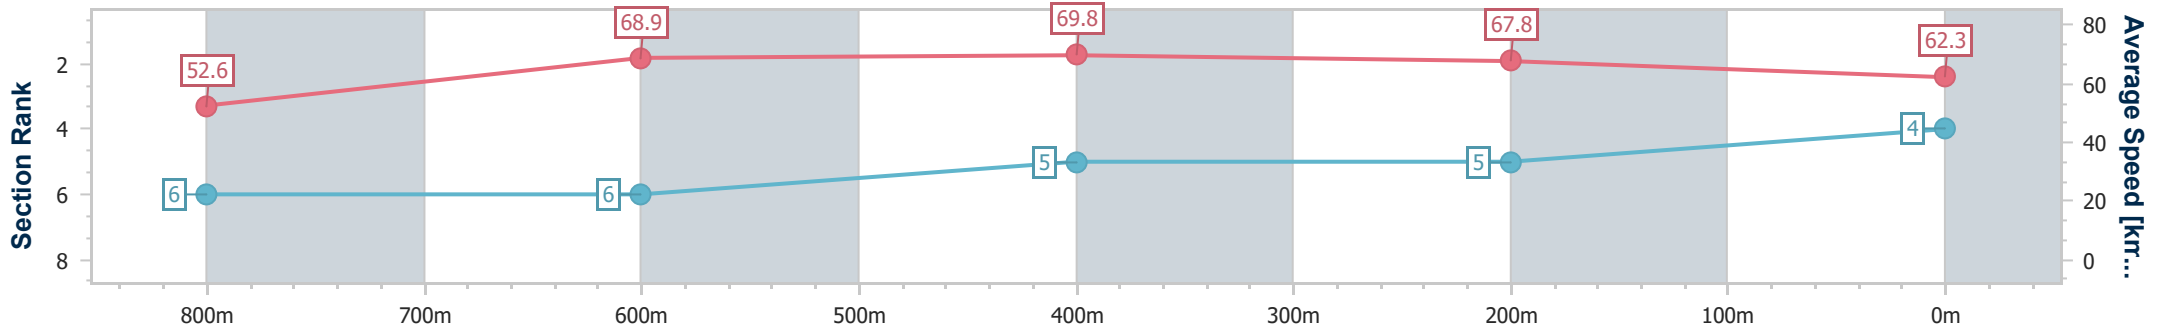

Eagle Farm QLD Professional

Race 5: Nova 106.9 BM85 Handicap - 1000m

02 November 2024 - 15:12

Track Rating: Good 4, Weather: Fine, Rail Position: +1m Entire

BRISBANE RACING CLUB

Section	Overall	800m	600m	400m	200m
Section Times	0:57.00 [4] (0:13.79)	0:43.21 [6] (0:10.62)	0:32.59 [6] (0:10.43)	0:22.16 [5] (0:10.61)	0:11.55 [5] (0:11.55)
Average Speed [km/h]	52.6	68.9	69.8	67.8	62.3
Top Speed [km/h]	68.4	69.5	70.5	68.8	67.2
Avg. Dist. to Rail [m]	5.2	3.7	2.0	2.8	1.5
Avg. Stride Freq. [Hz]	2.3	2.5	2.4	2.5	2.4
Avg. Stride Length [m]	6.4	7.8	7.8	7.5	7.3