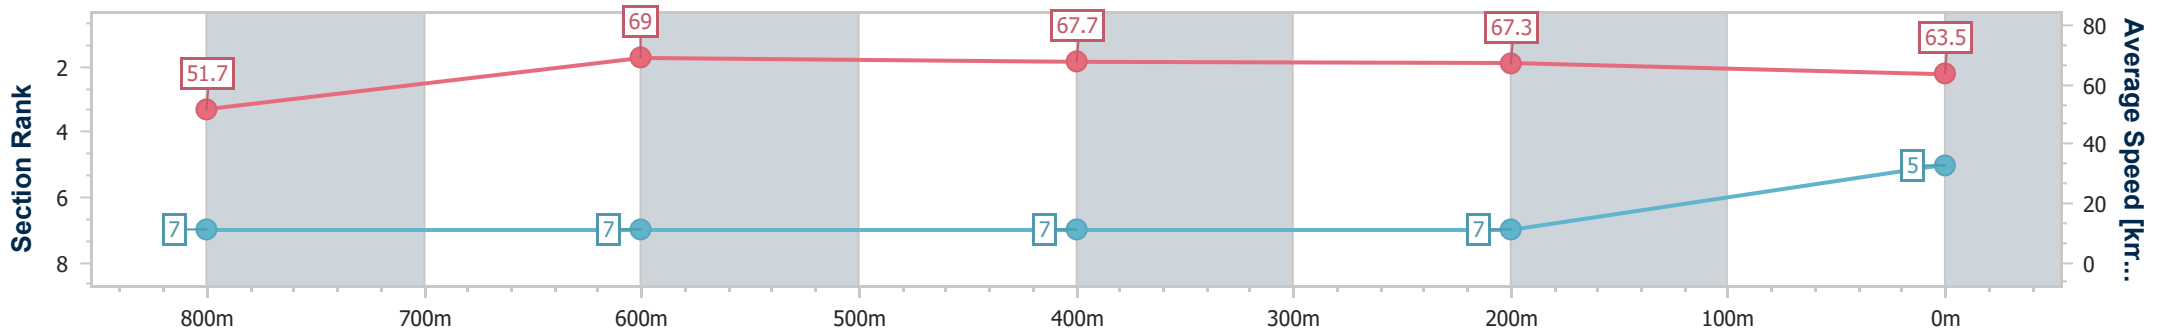

Eagle Farm QLD Professional

Race 5: Nova 106.9 BM85 Handicap - 1000m

02 November 2024 - 15:12

Track Rating: Good 4, Weather: Fine, Rail Position: +1m Entire

BRISBANE RACING CLUB

Section	Overall	800m	600m	400m	200m
Section Times	0:57.11 [5] (0:13.94)	0:43.17 [7] (0:10.51)	0:32.66 [7] (0:10.64)	0:22.02 [7] (0:10.70)	0:11.32 [7] (0:11.32)
Average Speed [km/h]	51.7	69.0	67.7	67.3	63.5
Top Speed [km/h]	66.4	69.8	69.3	68.1	67.1
Avg. Dist. to Rail [m]	1.8	0.7	0.3	0.7	1.0
Avg. Stride Freq. [Hz]	2.3	2.5	2.5	2.4	2.4
Avg. Stride Length [m]	6.3	7.7	7.5	7.7	7.4