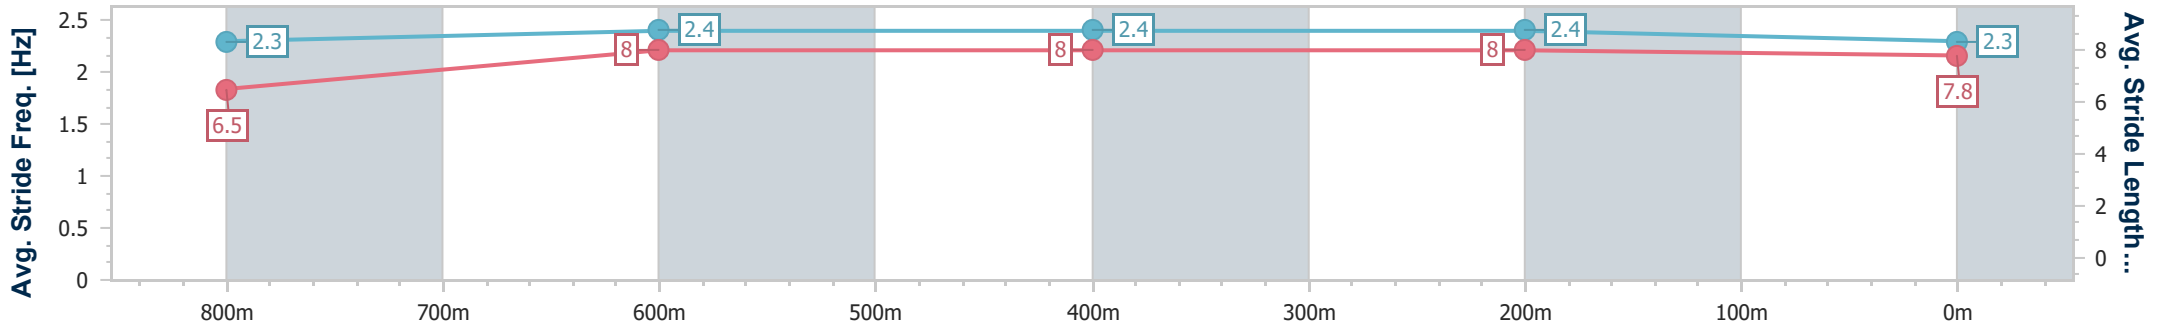

02 November 2024 - 15:12

Track Rating: Good 4, Weather: Fine, Rail Position: +1m Entire

BRISBANE RACING CLUB

Section	Overall	800m	600m	400m	200m
Section Times	0:56.53 [1] (0:13.65)	0:42.88 [4] (0:10.49)	0:32.39 [4] (0:10.63)	0:21.76 [4] (0:10.58)	0:11.18 [4] (0:11.18)
Average Speed [km/h]	52.7	69.3	68.3	67.9	64.6
Top Speed [km/h]	68.7	70.9	69.5	69.7	67.2
Avg. Dist. to Rail [m]	1.1	2.1	1.4	0.6	0.7
Avg. Stride Freq. [Hz]	2.3	2.4	2.4	2.4	2.3
Avg. Stride Length [m]	6.5	8.0	8.0	8.0	7.8