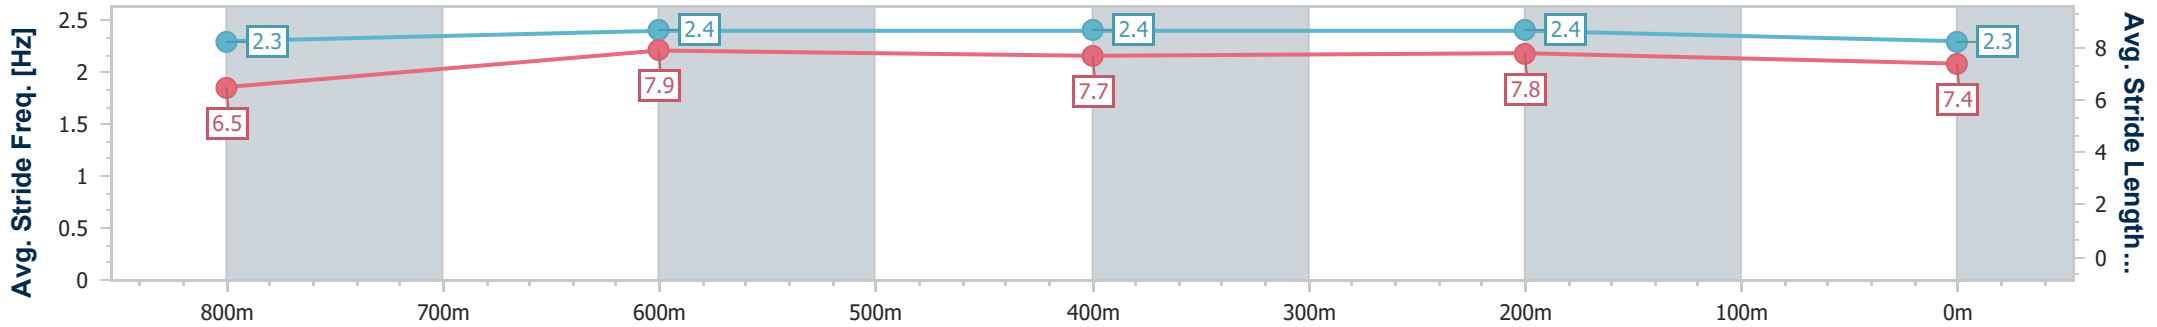

Eagle Farm QLD Professional

Race 5: Nova 106.9 BM85 Handicap - 1000m

02 November 2024 - 15:12

Track Rating: Good 4, Weather: Fine, Rail Position: +1m Entire

BRISBANE RACING CLUB

Section	Overall	800m	600m	400m	200m
Section Times	0:57.22 [6] (0:13.35)	0:43.87 [2] (0:10.41)	0:33.46 [2] (0:10.73)	0:22.73 [2] (0:10.80)	0:11.93 [3] (0:11.93)
Average Speed [km/h]	54.2	69.3	67.2	66.7	60.3
Top Speed [km/h]	68.7	70.2	67.8	67.6	64.8
Avg. Dist. to Rail [m]	3.4	0.4	0.7	1.9	1.0
Avg. Stride Freq. [Hz]	2.3	2.4	2.4	2.4	2.3
Avg. Stride Length [m]	6.5	7.9	7.7	7.8	7.4