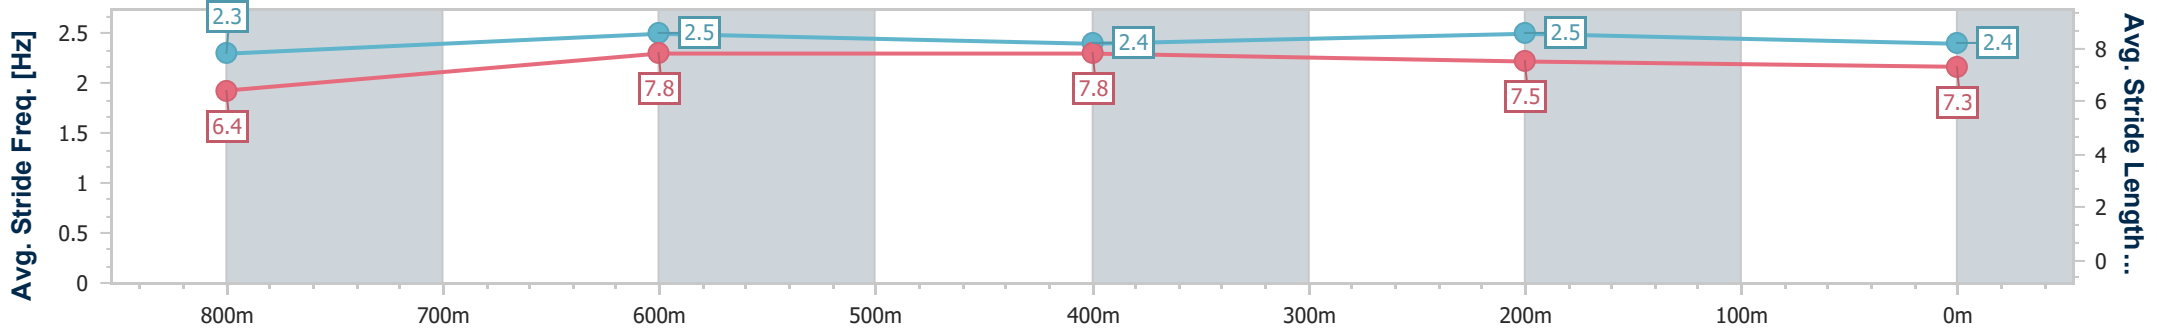

Eagle Farm QLD Professional

Race 5: Nova 106.9 BM85 Handicap - 1000m

02 November 2024 - 15:12

Track Rating: Good 4, Weather: Fine, Rail Position: +1m Entire

BRISBANE RACING CLUB

Section	Overall	800m	600m	400m	200m
Section Times	0:57.00 [4] (0:13.79)	0:43.21 [6] (0:10.62)	0:32.59 [6] (0:10.43)	0:22.16 [5] (0:10.61)	0:11.55 [5] (0:11.55)
Average Speed [km/h]	52.6	68.9	69.8	67.8	62.3
Top Speed [km/h]	68.4	69.5	70.5	68.8	67.2
Avg. Dist. to Rail [m]	5.2	3.7	2.0	2.8	1.5
Avg. Stride Freq. [Hz]	2.3	2.5	2.4	2.5	2.4
Avg. Stride Length [m]	6.4	7.8	7.8	7.5	7.3