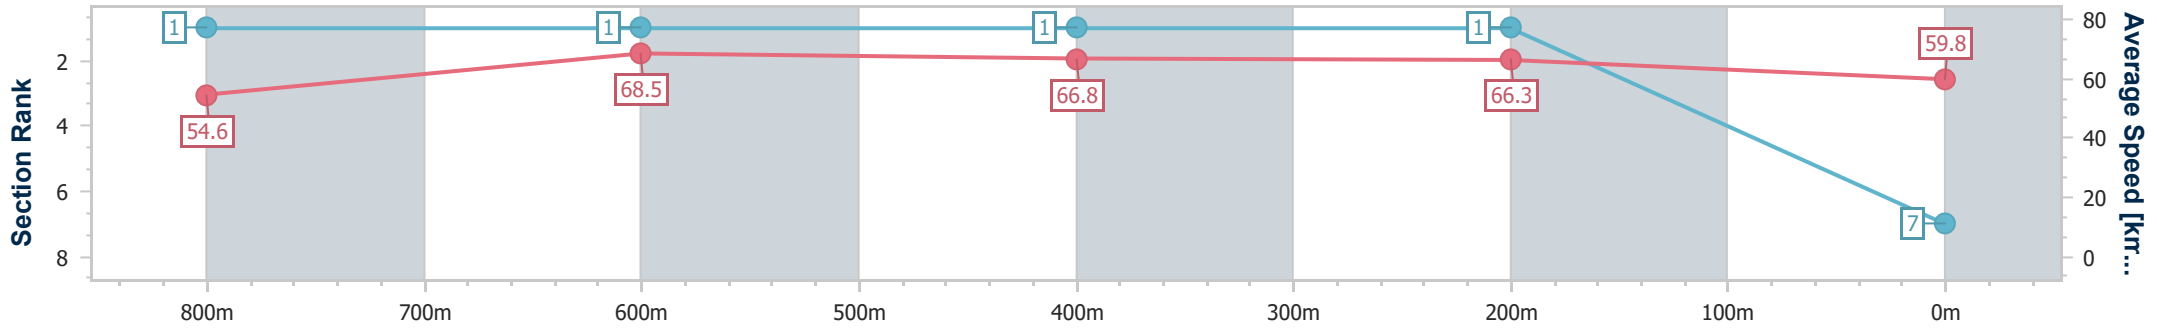

Eagle Farm QLD Professional

Race 5: Nova 106.9 BM85 Handicap - 1000m

02 November 2024 - 15:12

Track Rating: Good 4, Weather: Fine, Rail Position: +1m Entire

BRISBANE RACING CLUB

Section	Overall	800m	600m	400m	200m
Section Times	0:57.25 [7] (0:13.23)	0:44.02 [1] (0:10.45)	0:33.57 [1] (0:10.67)	0:22.90 [1] (0:10.88)	0:12.02 [1] (0:12.02)
Average Speed [km/h]	54.6	68.5	66.8	66.3	59.8
Top Speed [km/h]	67.5	69.6	68.6	67.8	63.5
Avg. Dist. to Rail [m]	2.6	1.2	1.7	1.3	1.5
Avg. Stride Freq. [Hz]	2.5	2.6	2.6	2.6	2.5
Avg. Stride Length [m]	6.2	7.3	7.1	7.1	6.8

- [] Ranking at each section and finish
- .-.- No data available at this section
- NA No data available