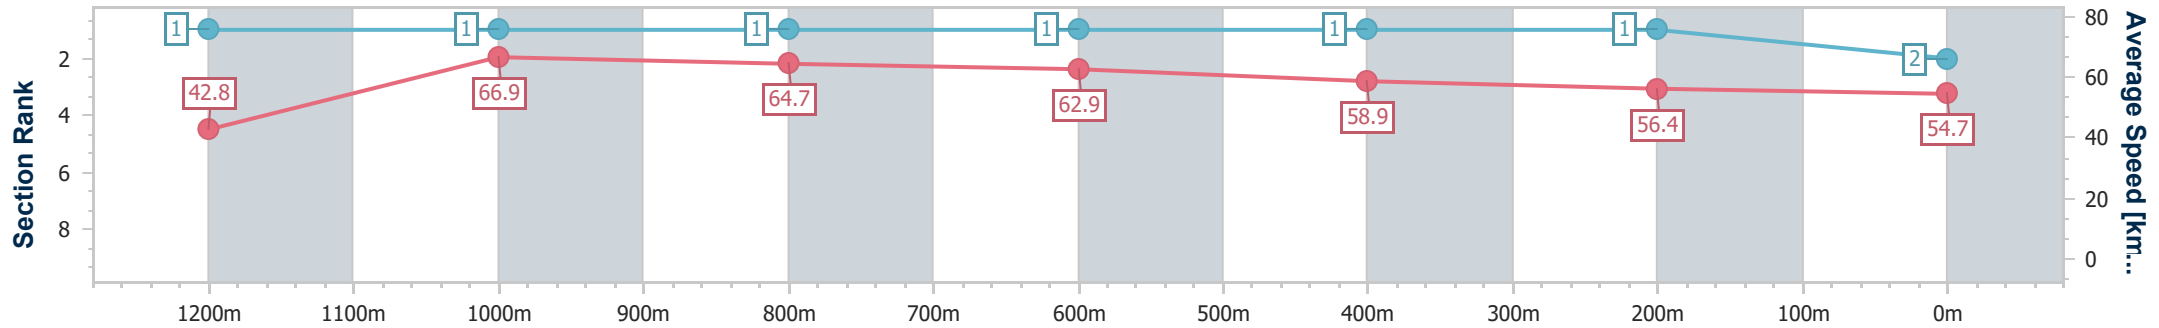

- [] Ranking at each section and finish
- .-.- No data available at this section
- NA No data available

Horse/Jockey Name	The Bigbang Theory
Final Rank	2
Fastest Section Time (Section)	0:08.42 (Overall)
Top Speed [km/h] (Section)	68.9 (1200m)
Race State	Finished

Toowoomba QLD Professional

Race 7: Carpet One - Elegant Blinds Maiden Plate - 1300m

02 November 2024 - 21:33

Track Rating: Good 4, Weather: Fine, Rail Position: +3m 800m-300m, +5m Remainder

Section	Overall	1200m	1000m	800m	600m	400m	200m
Section Times	1:20.03 [2] (0:08.42)	1:11.61 [1] (0:10.76)	1:00.85 [1] (0:11.11)	0:49.74 [1] (0:11.50)	0:38.24 [1] (0:12.30)	0:25.94 [1] (0:12.80)	0:13.14 [1] (0:13.14)
Average Speed [km/h]	42.8	66.9	64.7	62.9	58.9	56.4	54.7
Top Speed [km/h]	65.2	68.9	65.6	64.0	61.6	57.6	55.3
Avg. Dist. to Rail [m]	5.6	1.9	0.2	0.5	1.3	0.7	0.6
Avg. Stride Freq. [Hz]	2.2	2.5	2.4	2.4	2.3	2.3	2.3
Avg. Stride Length [m]	5.4	7.5	7.4	7.4	7.0	6.8	6.7

- [] Ranking at each section and finish
- .-.- No data available at this section
- NA No data available

Horse/Jockey Name	Wife Is Right
Final Rank	3
Fastest Section Time (Section)	0:08.42 (Overall)
Top Speed [km/h] (Section)	66.9 (1200m)
Race State	Finished