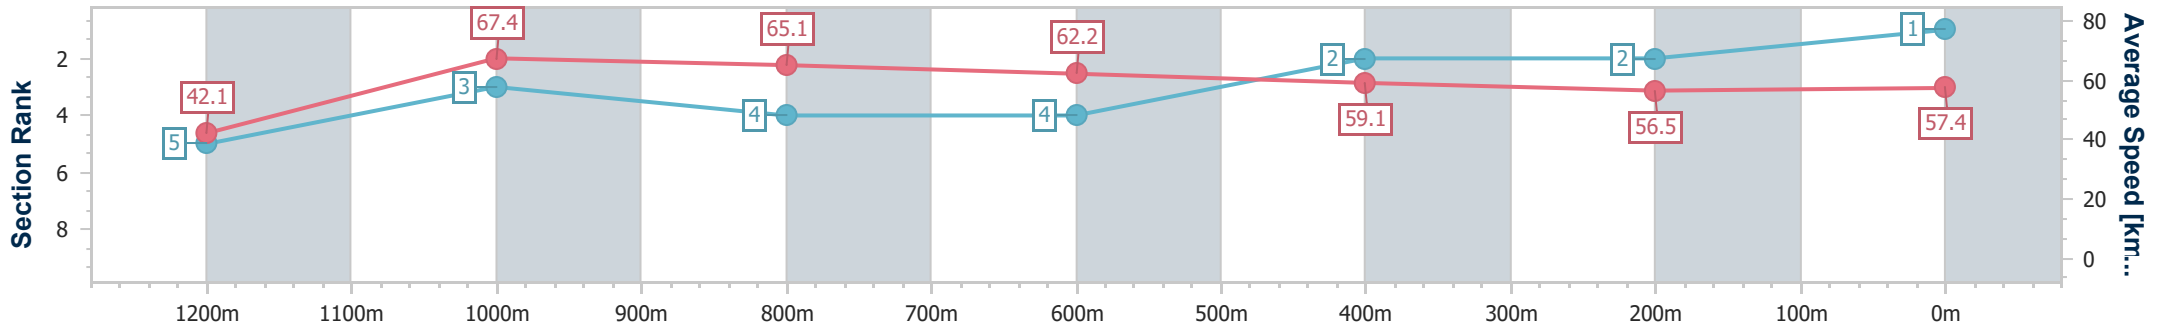

Race 7: Carpet One - Elegant Blinds Maiden Plate - 1300m

02 November 2024 - 21:33

Track Rating: Good 4, Weather: Fine, Rail Position: +3m 800m-300m, +5m Remainder

Section	Overall	1200m	1000m	800m	600m	400m	200m
Section Times	1:19.75 [1] (0:08.61)	1:11.14 [5] (0:10.68)	1:00.46 [3] (0:11.19)	0:49.27 [4] (0:11.63)	0:37.64 [4] (0:12.31)	0:25.33 [2] (0:12.78)	0:12.55 [2] (0:12.55)
Average Speed [km/h]	42.1	67.4	65.1	62.2	59.1	56.5	57.4
Top Speed [km/h]	64.1	69.2	66.5	64.2	60.9	57.5	57.8
Avg. Dist. to Rail [m]	6.1	4.1	3.3	1.6	1.7	1.0	0.7
Avg. Stride Freq. [Hz]	2.1	2.4	2.3	2.3	2.2	2.2	2.2
Avg. Stride Length [m]	5.7	7.7	7.7	7.6	7.4	7.2	7.2