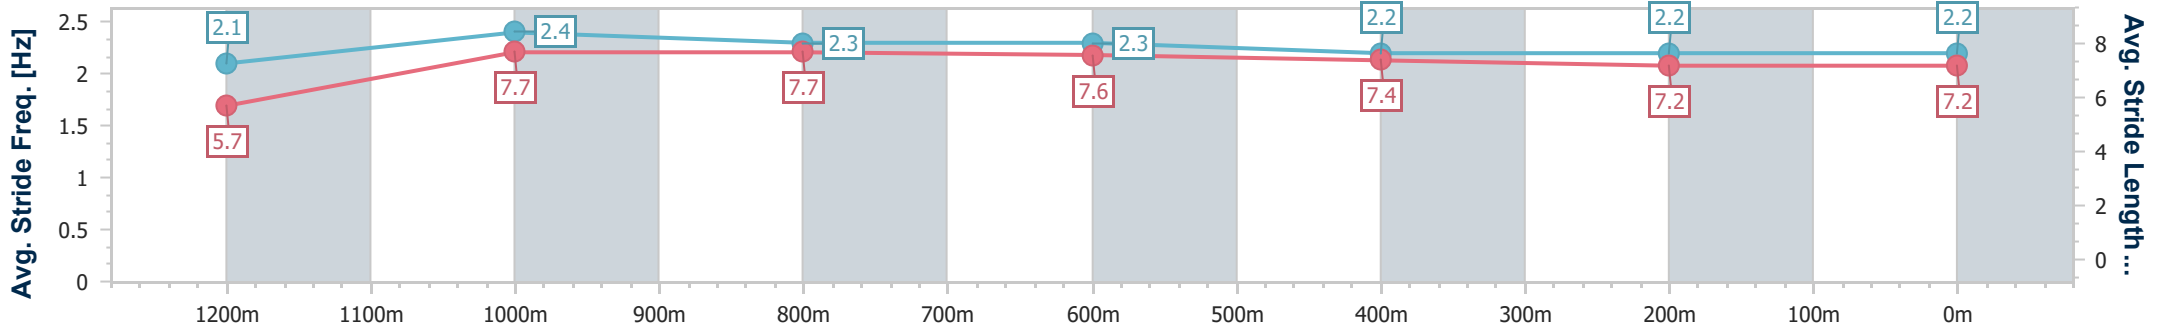

Race 7: Carpet One - Elegant Blinds Maiden Plate - 1300m

02 November 2024 - 21:33

Track Rating: Good 4, Weather: Fine, Rail Position: +3m 800m-300m, +5m Remainder

Section	Overall	1200m	1000m	800m	600m	400m	200m
Section Times	1:19.75 [1] (0:08.61)	1:11.14 [5] (0:10.68)	1:00.46 [3] (0:11.19)	0:49.27 [4] (0:11.63)	0:37.64 [4] (0:12.31)	0:25.33 [2] (0:12.78)	0:12.55 [2] (0:12.55)
Average Speed [km/h]	42.1	67.4	65.1	62.2	59.1	56.5	57.4
Top Speed [km/h]	64.1	69.2	66.5	64.2	60.9	57.5	57.8
Avg. Dist. to Rail [m]	6.1	4.1	3.3	1.6	1.7	1.0	0.7
Avg. Stride Freq. [Hz]	2.1	2.4	2.3	2.3	2.2	2.2	2.2
Avg. Stride Length [m]	5.7	7.7	7.7	7.6	7.4	7.2	7.2