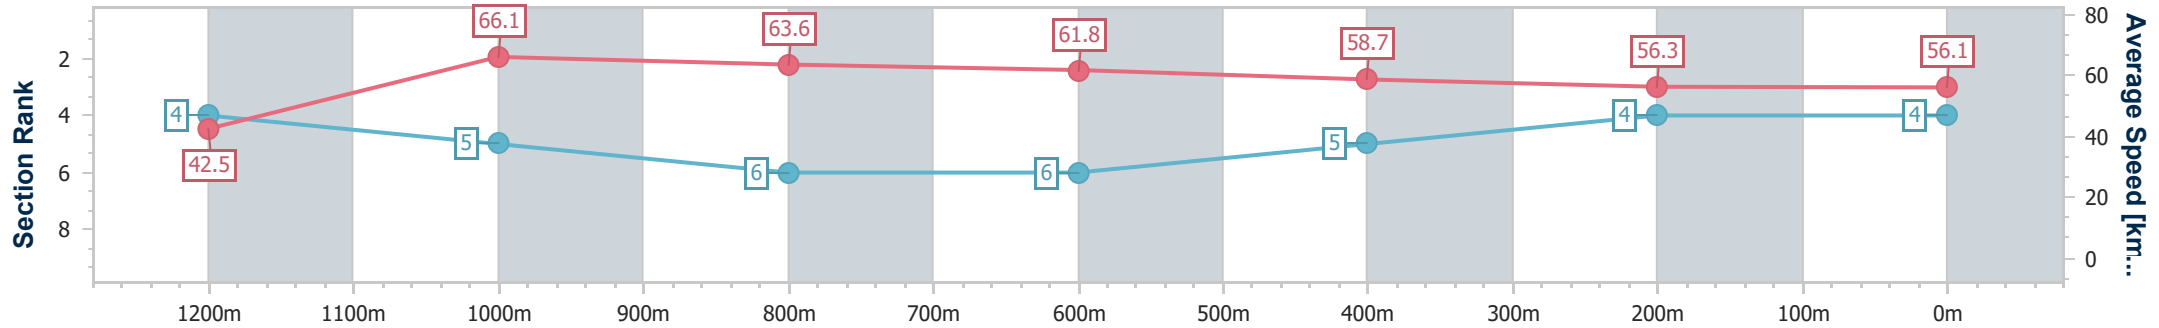

Toowoomba QLD Professional

Race 7: Carpet One - Elegant Blinds Maiden Plate - 1300m

02 November 2024 - 21:33

Track Rating: Good 4, Weather: Fine, Rail Position: +3m 800m-300m, +5m Remainder

Section	Overall	1200m	1000m	800m	600m	400m	200m
Section Times	1:20.38 [4] (0:08.49)	1:11.89 [4] (0:10.90)	1:00.99 [5] (0:11.35)	0:49.64 [6] (0:11.70)	0:37.94 [6] (0:12.32)	0:25.62 [5] (0:12.77)	0:12.85 [4] (0:12.85)
Average Speed [km/h]	42.5	66.1	63.6	61.8	58.7	56.3	56.1
Top Speed [km/h]	64.4	67.6	65.2	64.1	61.1	57.6	56.4
Avg. Dist. to Rail [m]	0.9	1.1	0.6	1.2	1.0	0.4	2.1
Avg. Stride Freq. [Hz]	2.4	2.5	2.4	2.4	2.3	2.3	2.3
Avg. Stride Length [m]	5.1	7.2	7.3	7.3	7.1	6.9	6.9

- [] Ranking at each section and finish
- .-.- No data available at this section
- NA No data available

Horse/Jockey Name	Double Glazed
Final Rank	5
Fastest Section Time (Section)	0:08.73 (Overall)
Top Speed [km/h] (Section)	69.9 (1200m)
Race State	Finished