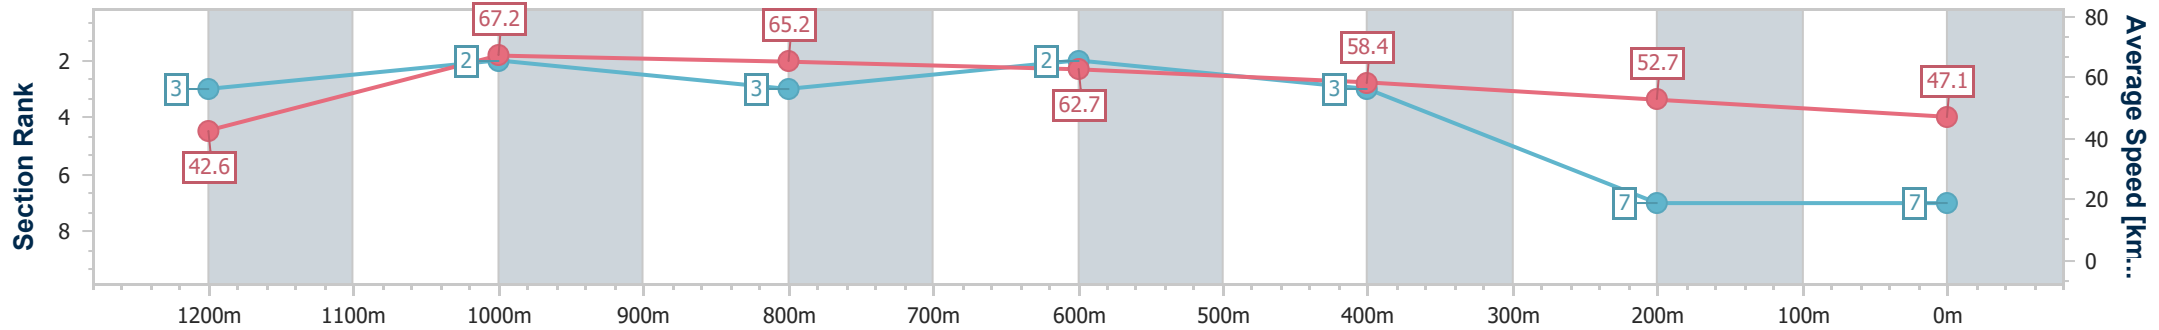

- [] Ranking at each section and finish
- .-.- No data available at this section
- NA No data available

Horse/Jockey Name	Serapus
Final Rank	7
Fastest Section Time (Section)	0:08.43 (Overall)
Top Speed [km/h] (Section)	67.8 (1200m)
Race State	Finished

Toowoomba QLD Professional

Race 7: Carpet One - Elegant Blinds Maiden Plate - 1300m

02 November 2024 - 21:33

Track Rating: Good 4, Weather: Fine, Rail Position: +3m 800m-300m, +5m Remainder

Section	Overall	1200m	1000m	800m	600m	400m	200m
Section Times	1:23.54 [7] (0:08.43)	1:15.11 [3] (0:10.78)	1:04.33 [2] (0:11.13)	0:53.20 [3] (0:11.61)	0:41.59 [2] (0:12.55)	0:29.04 [3] (0:13.80)	0:15.24 [7] (0:15.24)
Average Speed [km/h]	42.6	67.2	65.2	62.7	58.4	52.7	47.1
Top Speed [km/h]	66.9	67.8	67.3	64.8	62.0	55.1	49.7
Avg. Dist. to Rail [m]	7.9	3.3	2.8	2.9	3.1	2.8	1.1
Avg. Stride Freq. [Hz]	2.3	2.4	2.4	2.4	2.3	2.2	2.0
Avg. Stride Length [m]	5.3	7.7	7.4	7.4	7.0	6.6	6.4

- [] Ranking at each section and finish
- .-.- No data available at this section
- NA No data available