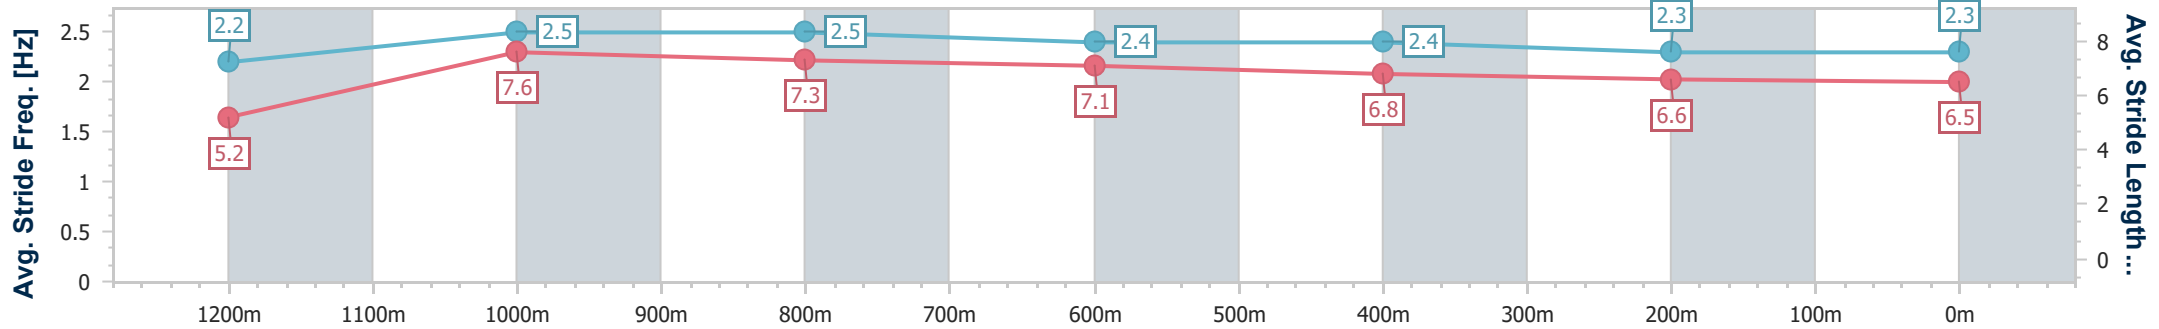

Toowoomba QLD Professional

Race 7: Carpet One - Elegant Blinds Maiden Plate - 1300m

02 November 2024 - 21:33

Track Rating: Good 4, Weather: Fine, Rail Position: +3m 800m-300m, +5m Remainder

Section	Overall	1200m	1000m	800m	600m	400m	200m
Section Times	1:21.64 [6] (0:09.00)	1:12.64 [7] (0:10.66)	1:01.98 [7] (0:11.21)	0:50.77 [7] (0:11.78)	0:38.99 [7] (0:12.53)	0:26.46 [7] (0:12.98)	0:13.48 [6] (0:13.48)
Average Speed [km/h]	39.9	67.9	64.9	61.9	58.3	55.7	53.4
Top Speed [km/h]	67.2	68.8	68.1	63.3	61.5	57.1	53.9
Avg. Dist. to Rail [m]	5.2	4.0	3.4	3.5	3.4	0.9	1.6
Avg. Stride Freq. [Hz]	2.2	2.5	2.5	2.4	2.4	2.3	2.3
Avg. Stride Length [m]	5.2	7.6	7.3	7.1	6.8	6.6	6.5

- [] Ranking at each section and finish
- .-.- No data available at this section
- NA No data available

Horse/Jockey Name	Serapus
Final Rank	7
Fastest Section Time (Section)	0:08.43 (Overall)
Top Speed [km/h] (Section)	67.8 (1200m)
Race State	Finished