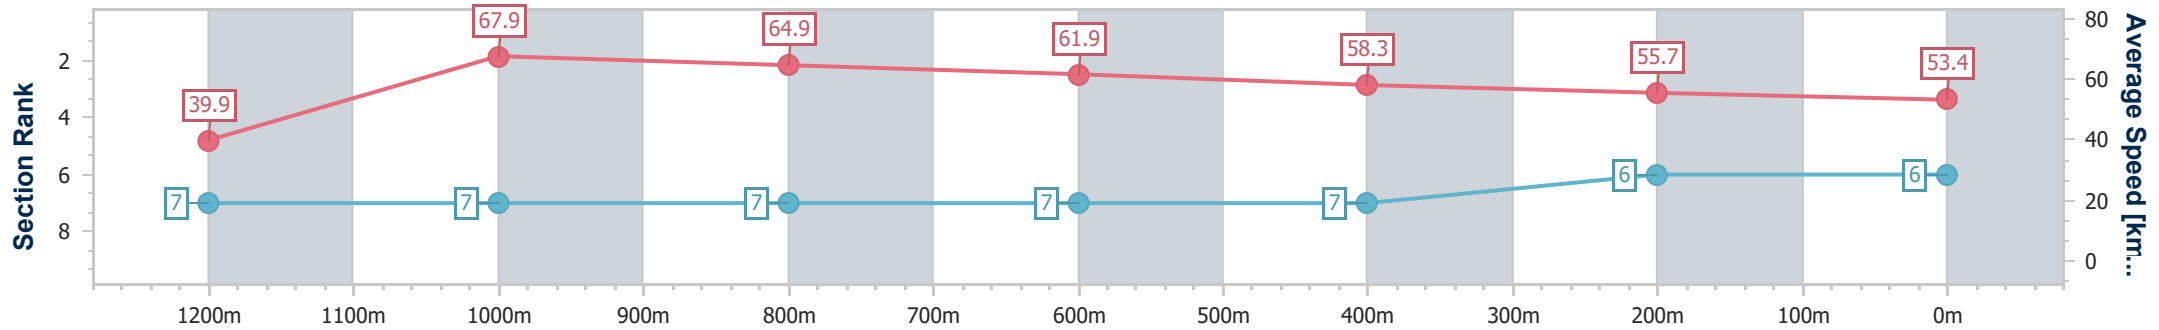

Toowoomba QLD Professional

Race 7: Carpet One - Elegant Blinds Maiden Plate - 1300m

02 November 2024 - 21:33

Track Rating: Good 4, Weather: Fine, Rail Position: +3m 800m-300m, +5m Remainder

Section	Overall	1200m	1000m	800m	600m	400m	200m
Section Times	1:21.64 [6] (0:09.00)	1:12.64 [7] (0:10.66)	1:01.98 [7] (0:11.21)	0:50.77 [7] (0:11.78)	0:38.99 [7] (0:12.53)	0:26.46 [7] (0:12.98)	0:13.48 [6] (0:13.48)
Average Speed [km/h]	39.9	67.9	64.9	61.9	58.3	55.7	53.4
Top Speed [km/h]	67.2	68.8	68.1	63.3	61.5	57.1	53.9
Avg. Dist. to Rail [m]	5.2	4.0	3.4	3.5	3.4	0.9	1.6
Avg. Stride Freq. [Hz]	2.2	2.5	2.5	2.4	2.4	2.3	2.3
Avg. Stride Length [m]	5.2	7.6	7.3	7.1	6.8	6.6	6.5

- [] Ranking at each section and finish
- .-.- No data available at this section
- NA No data available

Horse/Jockey Name	Serapus
Final Rank	7
Fastest Section Time (Section)	0:08.43 (Overall)
Top Speed [km/h] (Section)	67.8 (1200m)
Race State	Finished