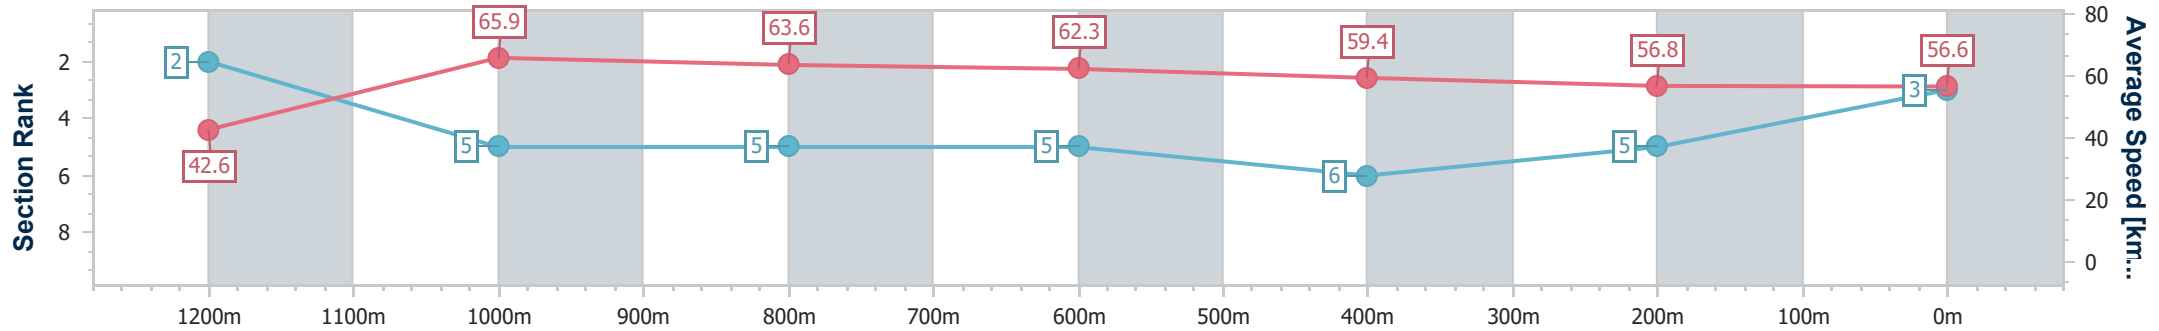

- [] Ranking at each section and finish
- .-.- No data available at this section
- NA No data available

Horse/Jockey Name	Wife Is Right
Final Rank	3
Fastest Section Time (Section)	0:08.42 (Overall)
Top Speed [km/h] (Section)	66.9 (1200m)
Race State	Finished

Toowoomba QLD Professional

Race 7: Carpet One - Elegant Blinds Maiden Plate - 1300m

02 November 2024 - 21:33

Track Rating: Good 4, Weather: Fine, Rail Position: +3m 800m-300m, +5m Remainder

Section	Overall	1200m	1000m	800m	600m	400m	200m
Section Times	1:20.34 [3] (0:08.42)	1:11.92 [2] (0:10.97)	1:00.95 [5] (0:11.35)	0:49.60 [5] (0:11.65)	0:37.95 [5] (0:12.37)	0:25.58 [6] (0:12.88)	0:12.70 [5] (0:12.70)
Average Speed [km/h]	42.6	65.9	63.6	62.3	59.4	56.8	56.6
Top Speed [km/h]	62.8	66.9	66.3	63.6	61.4	57.5	57.3
Avg. Dist. to Rail [m]	3.9	2.1	1.7	2.5	4.1	4.1	3.0
Avg. Stride Freq. [Hz]	2.3	2.5	2.4	2.4	2.3	2.3	2.2
Avg. Stride Length [m]	5.3	7.3	7.4	7.3	7.2	6.9	7.0