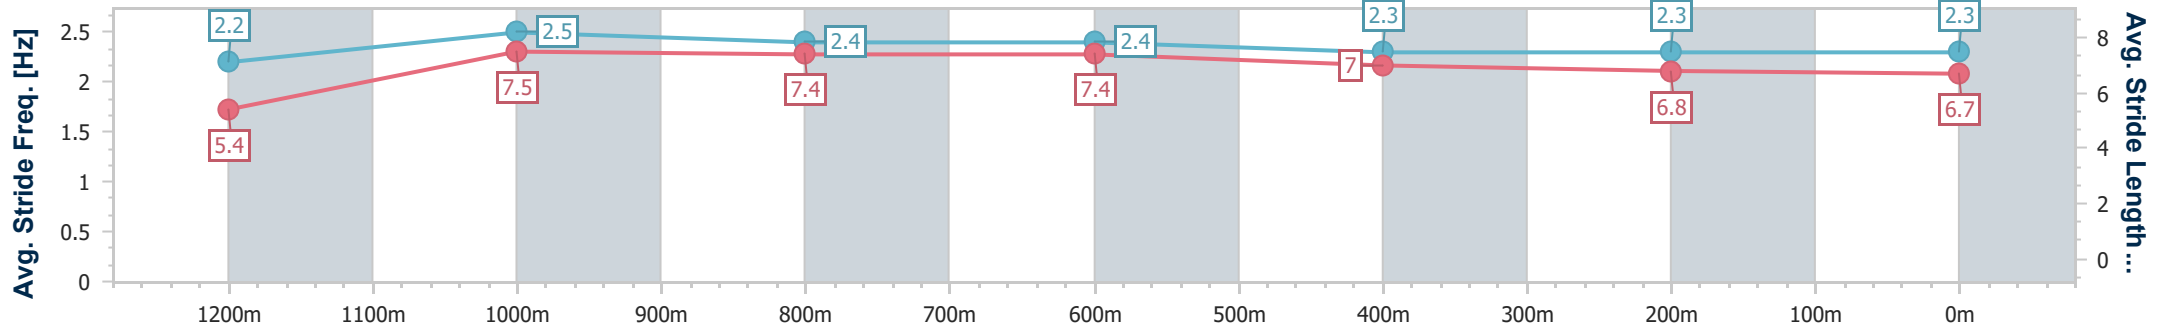

- [] Ranking at each section and finish
- .-.- No data available at this section
- NA No data available

Horse/Jockey Name	The Bigbang Theory
Final Rank	2
Fastest Section Time (Section)	0:08.42 (Overall)
Top Speed [km/h] (Section)	68.9 (1200m)
Race State	Finished

Toowoomba QLD Professional

Race 7: Carpet One - Elegant Blinds Maiden Plate - 1300m

02 November 2024 - 21:33

Track Rating: Good 4, Weather: Fine, Rail Position: +3m 800m-300m, +5m Remainder

Section	Overall	1200m	1000m	800m	600m	400m	200m
Section Times	1:20.03 [2] (0:08.42)	1:11.61 [1] (0:10.76)	1:00.85 [1] (0:11.11)	0:49.74 [1] (0:11.50)	0:38.24 [1] (0:12.30)	0:25.94 [1] (0:12.80)	0:13.14 [1] (0:13.14)
Average Speed [km/h]	42.8	66.9	64.7	62.9	58.9	56.4	54.7
Top Speed [km/h]	65.2	68.9	65.6	64.0	61.6	57.6	55.3
Avg. Dist. to Rail [m]	5.6	1.9	0.2	0.5	1.3	0.7	0.6
Avg. Stride Freq. [Hz]	2.2	2.5	2.4	2.4	2.3	2.3	2.3
Avg. Stride Length [m]	5.4	7.5	7.4	7.4	7.0	6.8	6.7

- [] Ranking at each section and finish
- .-.- No data available at this section
- NA No data available

Horse/Jockey Name	Wife Is Right
Final Rank	3
Fastest Section Time (Section)	0:08.42 (Overall)
Top Speed [km/h] (Section)	66.9 (1200m)
Race State	Finished