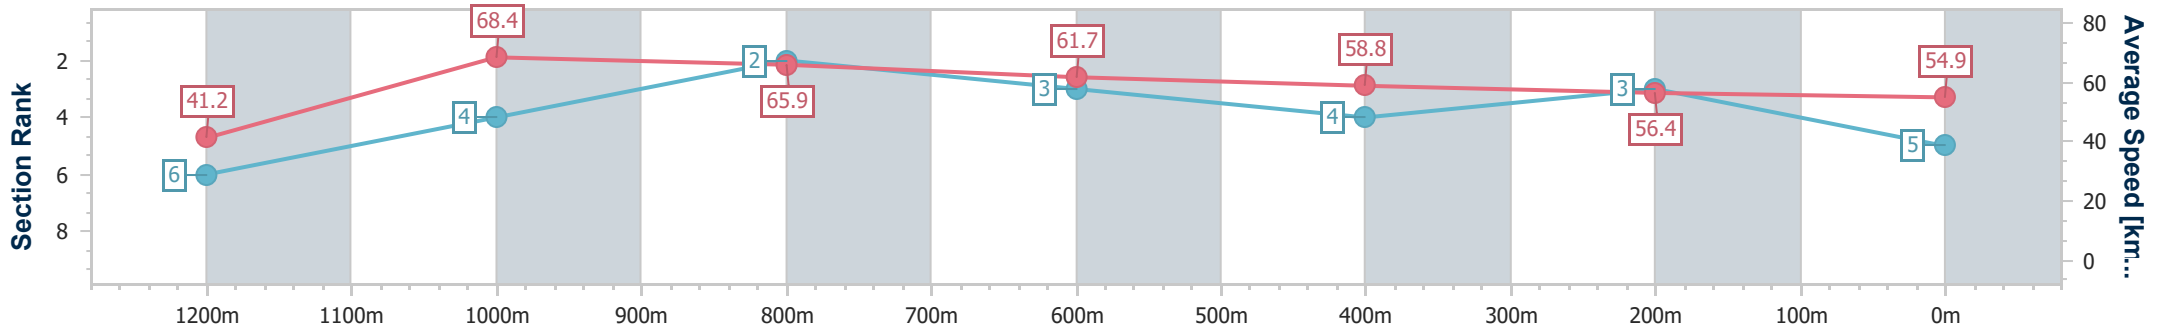

- [] Ranking at each section and finish
- .-.- No data available at this section
- NA No data available

Horse/Jockey Name	Double Glazed
Final Rank	5
Fastest Section Time (Section)	0:08.73 (Overall)
Top Speed [km/h] (Section)	69.9 (1200m)
Race State	Finished

Toowoomba QLD Professional

Race 7: Carpet One - Elegant Blinds Maiden Plate - 1300m

02 November 2024 - 21:33

Track Rating: Good 4, Weather: Fine, Rail Position: +3m 800m-300m, +5m Remainder

Section	Overall	1200m	1000m	800m	600m	400m	200m
Section Times	1:20.56 [5] (0:08.73)	1:11.83 [6] (0:10.56)	1:01.27 [4] (0:11.05)	0:50.22 [2] (0:11.76)	0:38.46 [3] (0:12.43)	0:26.03 [4] (0:12.92)	0:13.11 [3] (0:13.11)
Average Speed [km/h]	41.2	68.4	65.9	61.7	58.8	56.4	54.9
Top Speed [km/h]	65.7	69.9	68.7	64.4	61.7	57.4	55.7
Avg. Dist. to Rail [m]	6.6	5.2	3.3	2.3	3.4	2.7	1.7
Avg. Stride Freq. [Hz]	2.2	2.6	2.5	2.4	2.3	2.3	2.2
Avg. Stride Length [m]	5.2	7.4	7.4	7.2	7.0	6.8	6.8