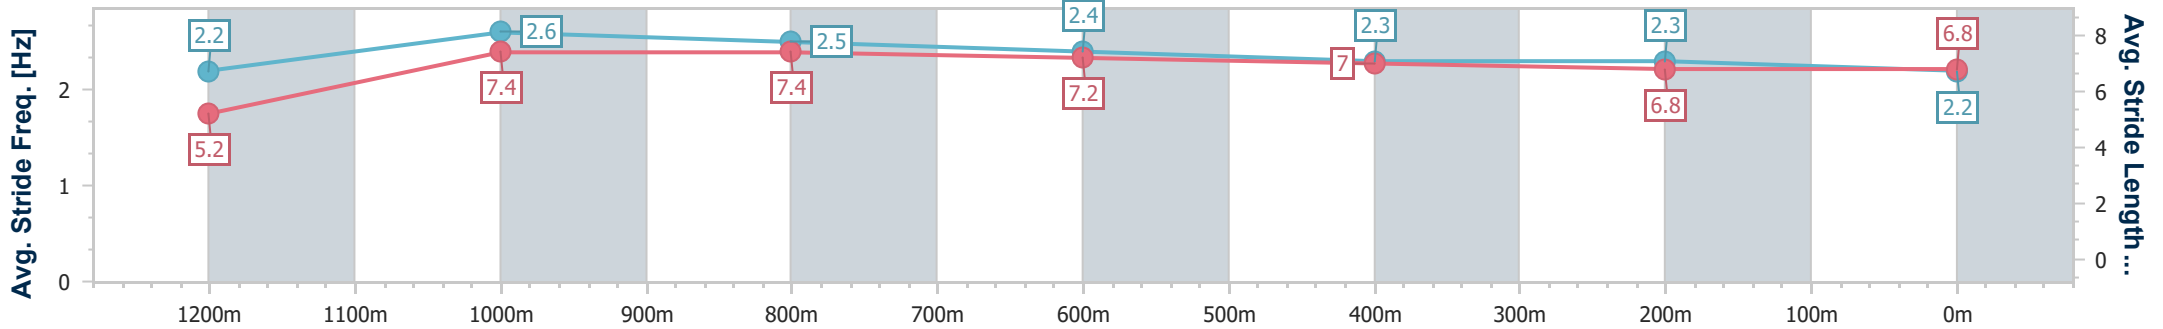

- [] Ranking at each section and finish
- .-.- No data available at this section
- NA No data available

Horse/Jockey Name	Double Glazed
Final Rank	5
Fastest Section Time (Section)	0:08.73 (Overall)
Top Speed [km/h] (Section)	69.9 (1200m)
Race State	Finished

Toowoomba QLD Professional

Race 7: Carpet One - Elegant Blinds Maiden Plate - 1300m

02 November 2024 - 21:33

Track Rating: Good 4, Weather: Fine, Rail Position: +3m 800m-300m, +5m Remainder

Section	Overall	1200m	1000m	800m	600m	400m	200m
Section Times	1:20.56 [5] (0:08.73)	1:11.83 [6] (0:10.56)	1:01.27 [4] (0:11.05)	0:50.22 [2] (0:11.76)	0:38.46 [3] (0:12.43)	0:26.03 [4] (0:12.92)	0:13.11 [3] (0:13.11)
Average Speed [km/h]	41.2	68.4	65.9	61.7	58.8	56.4	54.9
Top Speed [km/h]	65.7	69.9	68.7	64.4	61.7	57.4	55.7
Avg. Dist. to Rail [m]	6.6	5.2	3.3	2.3	3.4	2.7	1.7
Avg. Stride Freq. [Hz]	2.2	2.6	2.5	2.4	2.3	2.3	2.2
Avg. Stride Length [m]	5.2	7.4	7.4	7.2	7.0	6.8	6.8

- [] Ranking at each section and finish
- .-.- No data available at this section
- NA No data available

Horse/Jockey Name	Vampire Kisses
Final Rank	6
Fastest Section Time (Section)	0:09.00 (Overall)
Top Speed [km/h] (Section)	68.8 (1200m)
Race State	Finished

Toowoomba QLD Professional

Race 7: Carpet One - Elegant Blinds Maiden Plate - 1300m

02 November 2024 - 21:33

Track Rating: Good 4, Weather: Fine, Rail Position: +3m 800m-300m, +5m Remainder

Section	Overall	1200m	1000m	800m	600m	400m	200m
Section Times	1:21.64 [6] (0:09.00)	1:12.64 [7] (0:10.66)	1:01.98 [7] (0:11.21)	0:50.77 [7] (0:11.78)	0:38.99 [7] (0:12.53)	0:26.46 [7] (0:12.98)	0:13.48 [6] (0:13.48)
Average Speed [km/h]	39.9	67.9	64.9	61.9	58.3	55.7	53.4
Top Speed [km/h]	67.2	68.8	68.1	63.3	61.5	57.1	53.9
Avg. Dist. to Rail [m]	5.2	4.0	3.4	3.5	3.4	0.9	1.6
Avg. Stride Freq. [Hz]	2.2	2.5	2.5	2.4	2.4	2.3	2.3
Avg. Stride Length [m]	5.2	7.6	7.3	7.1	6.8	6.6	6.5