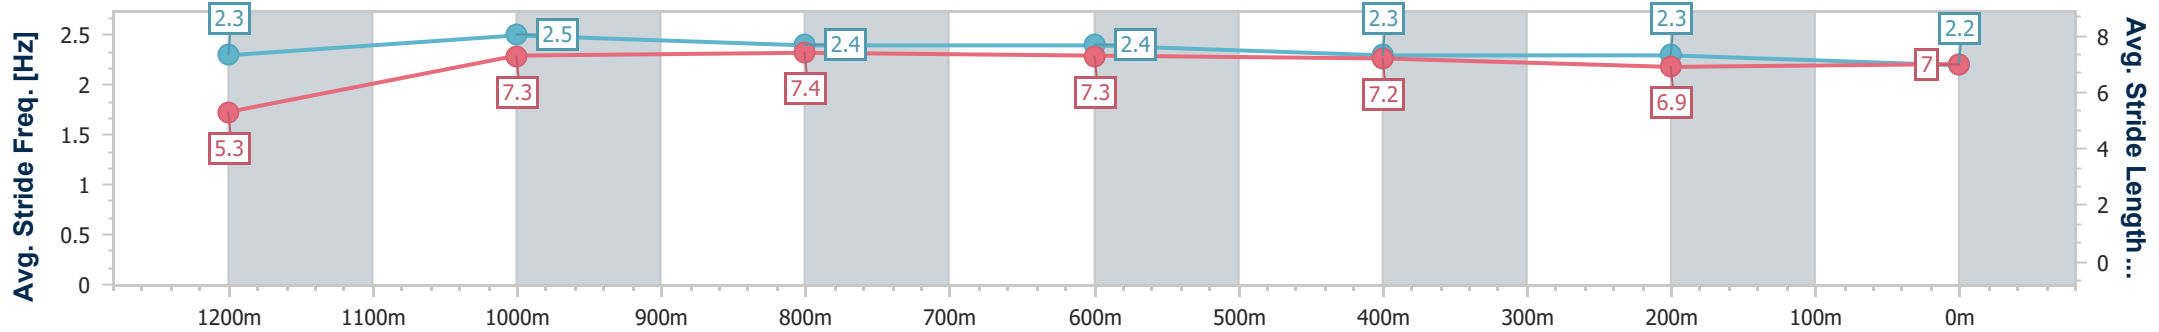

- [] Ranking at each section and finish
- .-.- No data available at this section
- NA No data available

Horse/Jockey Name	Wife Is Right
Final Rank	3
Fastest Section Time (Section)	0:08.42 (Overall)
Top Speed [km/h] (Section)	66.9 (1200m)
Race State	Finished

Toowoomba QLD Professional

Race 7: Carpet One - Elegant Blinds Maiden Plate - 1300m

02 November 2024 - 21:33

Track Rating: Good 4, Weather: Fine, Rail Position: +3m 800m-300m, +5m Remainder

Section	Overall	1200m	1000m	800m	600m	400m	200m
Section Times	1:20.34 [3] (0:08.42)	1:11.92 [2] (0:10.97)	1:00.95 [5] (0:11.35)	0:49.60 [5] (0:11.65)	0:37.95 [5] (0:12.37)	0:25.58 [6] (0:12.88)	0:12.70 [5] (0:12.70)
Average Speed [km/h]	42.6	65.9	63.6	62.3	59.4	56.8	56.6
Top Speed [km/h]	62.8	66.9	66.3	63.6	61.4	57.5	57.3
Avg. Dist. to Rail [m]	3.9	2.1	1.7	2.5	4.1	4.1	3.0
Avg. Stride Freq. [Hz]	2.3	2.5	2.4	2.4	2.3	2.3	2.2
Avg. Stride Length [m]	5.3	7.3	7.4	7.3	7.2	6.9	7.0