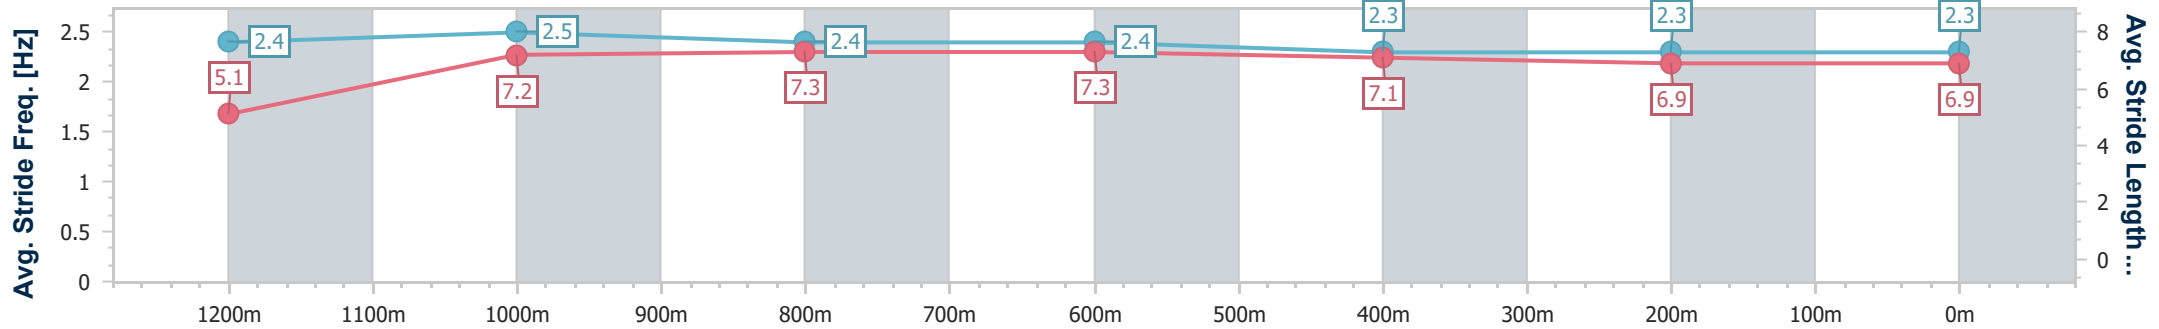

Toowoomba QLD Professional

Race 7: Carpet One - Elegant Blinds Maiden Plate - 1300m

02 November 2024 - 21:33

Track Rating: Good 4, Weather: Fine, Rail Position: +3m 800m-300m, +5m Remainder

Section	Overall	1200m	1000m	800m	600m	400m	200m
Section Times	1:20.38 [4] (0:08.49)	1:11.89 [4] (0:10.90)	1:00.99 [5] (0:11.35)	0:49.64 [6] (0:11.70)	0:37.94 [6] (0:12.32)	0:25.62 [5] (0:12.77)	0:12.85 [4] (0:12.85)
Average Speed [km/h]	42.5	66.1	63.6	61.8	58.7	56.3	56.1
Top Speed [km/h]	64.4	67.6	65.2	64.1	61.1	57.6	56.4
Avg. Dist. to Rail [m]	0.9	1.1	0.6	1.2	1.0	0.4	2.1
Avg. Stride Freq. [Hz]	2.4	2.5	2.4	2.4	2.3	2.3	2.3
Avg. Stride Length [m]	5.1	7.2	7.3	7.3	7.1	6.9	6.9

- [] Ranking at each section and finish
- .-.- No data available at this section
- NA No data available

Horse/Jockey Name	Double Glazed
Final Rank	5
Fastest Section Time (Section)	0:08.73 (Overall)
Top Speed [km/h] (Section)	69.9 (1200m)
Race State	Finished