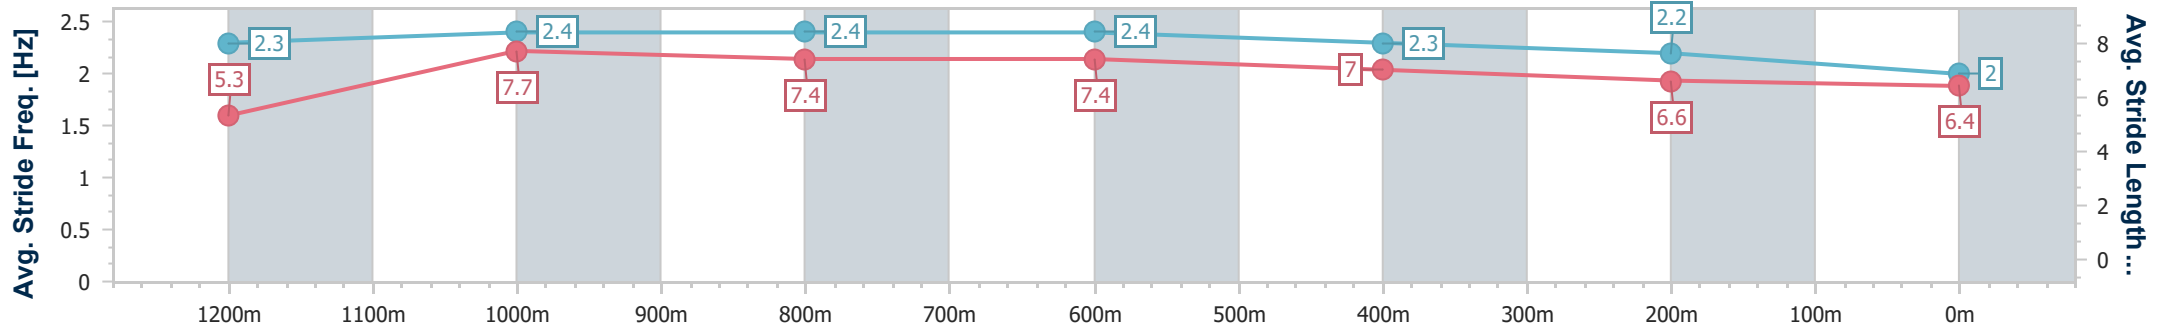

- [] Ranking at each section and finish
- .-.- No data available at this section
- NA No data available

Horse/Jockey Name	Serapus
Final Rank	7
Fastest Section Time (Section)	0:08.43 (Overall)
Top Speed [km/h] (Section)	67.8 (1200m)
Race State	Finished

Toowoomba QLD Professional

Race 7: Carpet One - Elegant Blinds Maiden Plate - 1300m

02 November 2024 - 21:33

Track Rating: Good 4, Weather: Fine, Rail Position: +3m 800m-300m, +5m Remainder

Section	Overall	1200m	1000m	800m	600m	400m	200m
Section Times	1:23.54 [7] (0:08.43)	1:15.11 [3] (0:10.78)	1:04.33 [2] (0:11.13)	0:53.20 [3] (0:11.61)	0:41.59 [2] (0:12.55)	0:29.04 [3] (0:13.80)	0:15.24 [7] (0:15.24)
Average Speed [km/h]	42.6	67.2	65.2	62.7	58.4	52.7	47.1
Top Speed [km/h]	66.9	67.8	67.3	64.8	62.0	55.1	49.7
Avg. Dist. to Rail [m]	7.9	3.3	2.8	2.9	3.1	2.8	1.1
Avg. Stride Freq. [Hz]	2.3	2.4	2.4	2.4	2.3	2.2	2.0
Avg. Stride Length [m]	5.3	7.7	7.4	7.4	7.0	6.6	6.4

- [] Ranking at each section and finish
- .-.- No data available at this section
- NA No data available