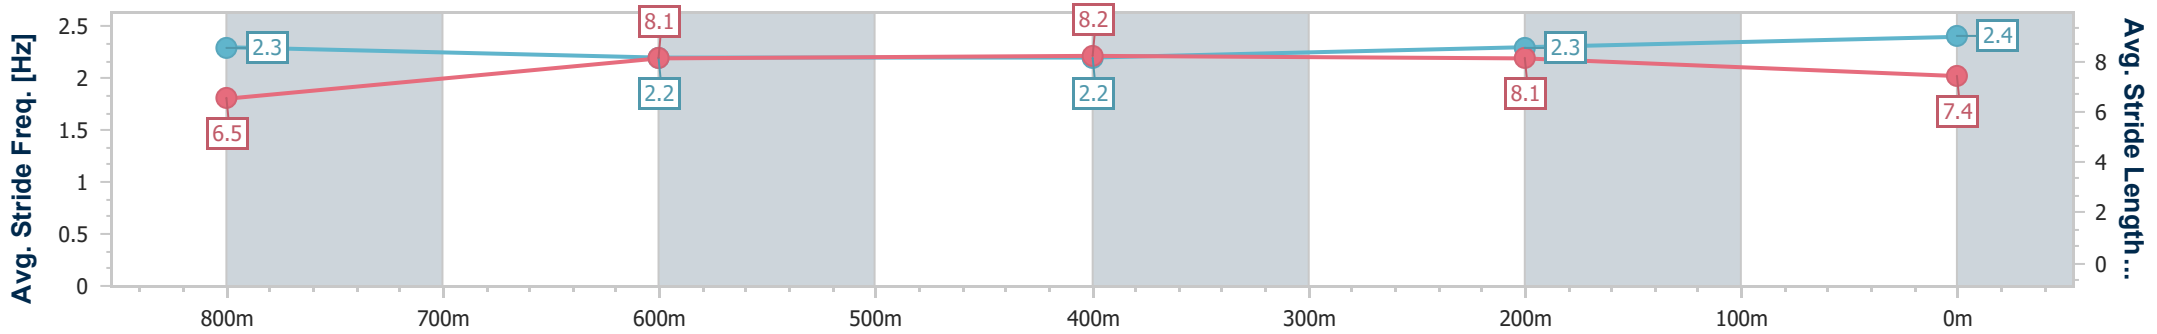

### Eagle Farm QLD Professional

Race 1: DrinkWise Maiden Plate - 1000m

05 November 2024 - 11:34

Track Rating: Good 4, Weather: Fine, Rail Position: +8m Entire

BRISBANE RACING CLUB

Section	Overall	800m	600m	400m	200m
Section Times	0:57.12 [3] (0:13.46)	0:43.66 [4] (0:10.77)	0:32.89 [4] (0:10.67)	0:22.22 [4] (0:10.75)	0:11.47 [2] (0:11.47)
Average Speed [km/h]	53.4	66.3	66.2	67.0	62.8
Top Speed [km/h]	67.3	67.2	68.0	67.9	66.2
Avg. Dist. to Rail [m]	1.7	2.4	2.7	0.4	0.3
Avg. Stride Freq. [Hz]	2.3	2.2	2.2	2.3	2.4
Avg. Stride Length [m]	6.5	8.1	8.2	8.1	7.4