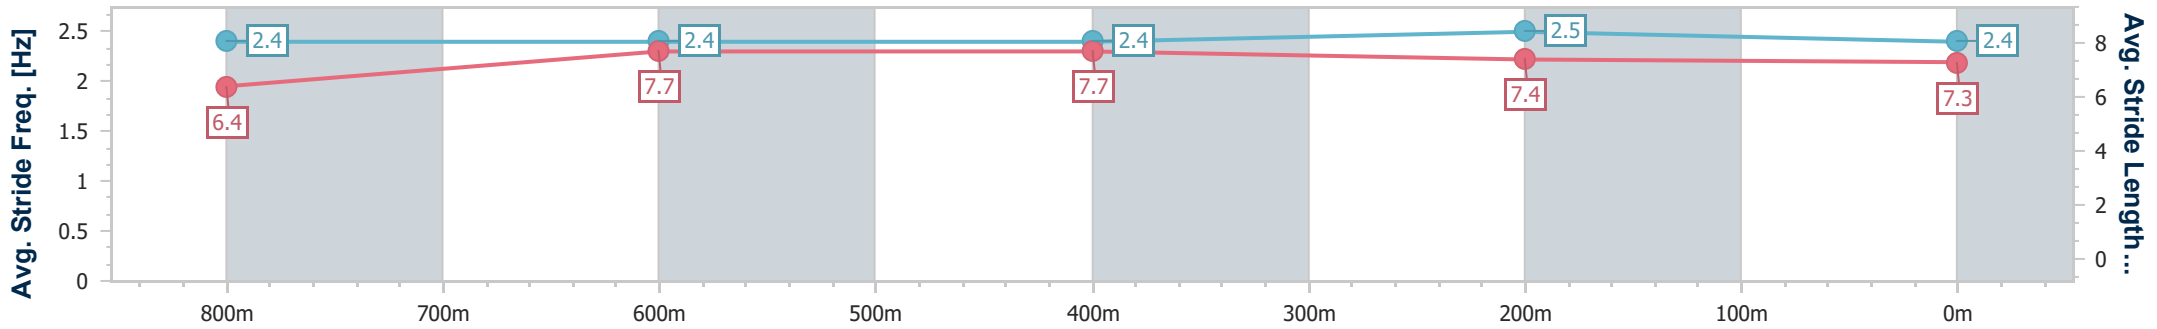

Eagle Farm QLD Professional

Race 1: DrinkWise Maiden Plate - 1000m

05 November 2024 - 11:34

Track Rating: Good 4, Weather: Fine, Rail Position: +8m Entire

BRISBANE RACING CLUB

Section	Overall	800m	600m	400m	200m
Section Times	0:57.47 [6] (0:13.38)	0:44.09 [3] (0:10.71)	0:33.38 [3] (0:10.80)	0:22.58 [3] (0:10.91)	0:11.67 [4] (0:11.67)
Average Speed [km/h]	54.4	68.7	67.5	65.9	61.7
Top Speed [km/h]	69.2	69.1	67.7	67.0	64.1
Avg. Dist. to Rail [m]	3.6	4.7	2.4	4.2	4.4
Avg. Stride Freq. [Hz]	2.4	2.4	2.4	2.5	2.4
Avg. Stride Length [m]	6.4	7.7	7.7	7.4	7.3

- [ ] Ranking at each section and finish
- .-.- No data available at this section
- NA No data available

Horse/Jockey Name	Honkytonk Hustle
Final Rank	7
Fastest Section Time (Section)	0:10.67 (800m)
Top Speed [km/h] (Section)	68.6 (600m)
Race State	Finished