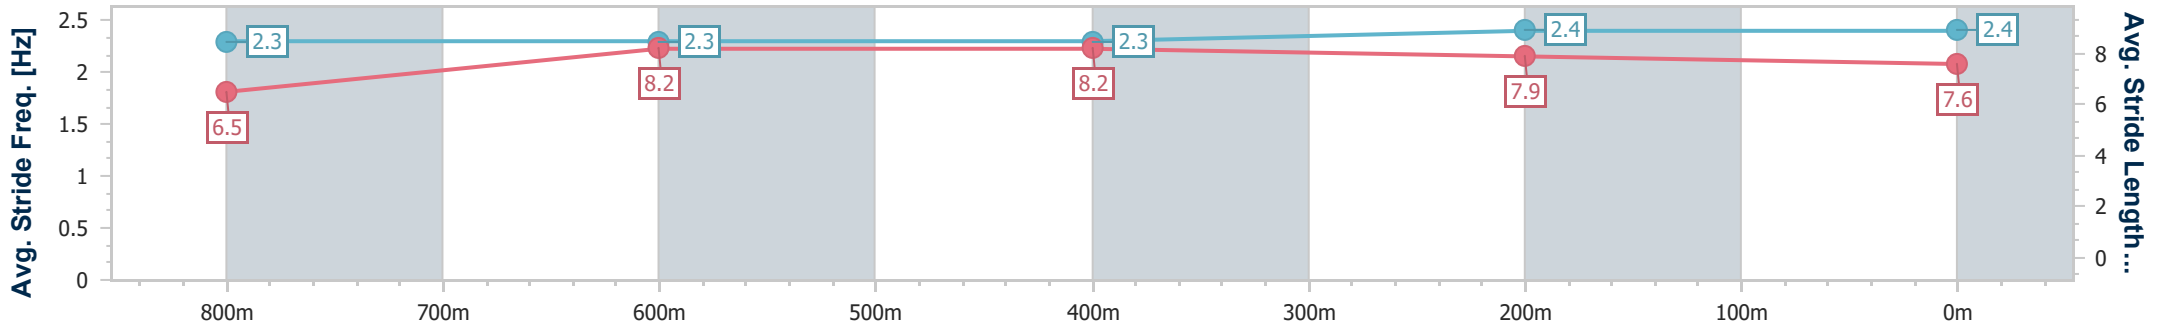

Eagle Farm QLD Professional

Race 1: DrinkWise Maiden Plate - 1000m

05 November 2024 - 11:34

Track Rating: Good 4, Weather: Fine, Rail Position: +8m Entire

BRISBANE RACING CLUB

Section	Overall	800m	600m	400m	200m
Section Times	0:56.80 [2] (0:13.64)	0:43.16 [5] (0:10.61)	0:32.55 [5] (0:10.86)	0:21.69 [5] (0:10.57)	0:11.12 [3] (0:11.12)
Average Speed [km/h]	53.1	68.1	67.1	68.3	64.7
Top Speed [km/h]	69.6	69.4	67.9	69.1	68.0
Avg. Dist. to Rail [m]	1.9	1.2	2.5	4.7	3.8
Avg. Stride Freq. [Hz]	2.3	2.3	2.3	2.4	2.4
Avg. Stride Length [m]	6.5	8.2	8.2	7.9	7.6