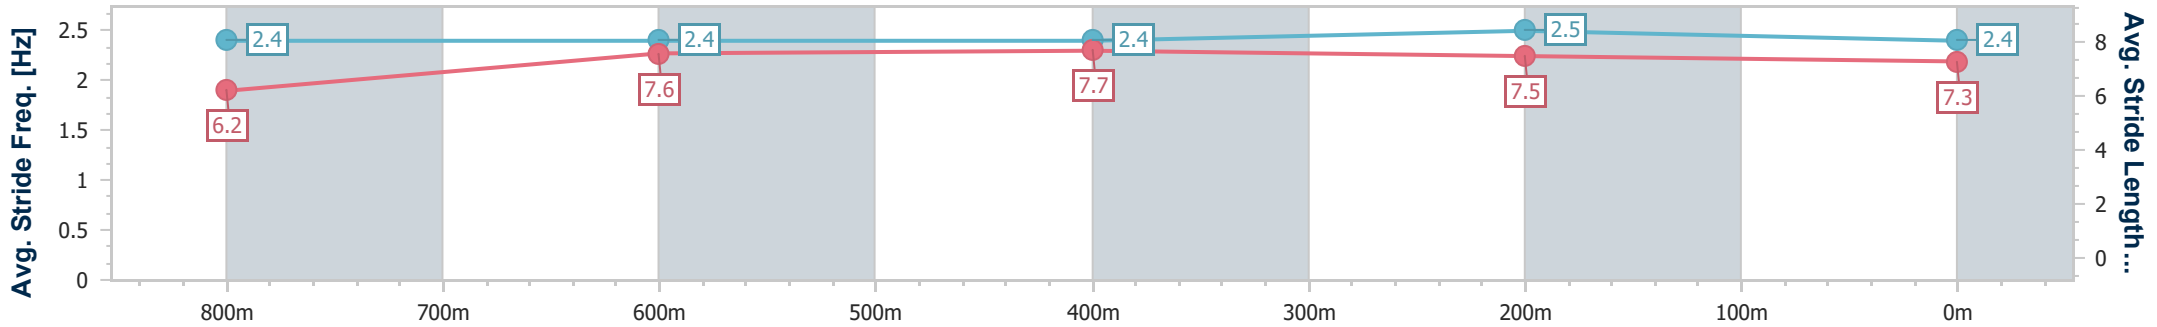

Eagle Farm QLD Professional

Race 1: DrinkWise Maiden Plate - 1000m

05 November 2024 - 11:34

Track Rating: Good 4, Weather: Fine, Rail Position: +8m Entire

BRISBANE RACING CLUB

Section	Overall	800m	600m	400m	200m
Section Times	0:57.29 [4] (0:13.65)	0:43.64 [6] (0:10.91)	0:32.73 [6] (0:10.69)	0:22.04 [6] (0:10.68)	0:11.36 [5] (0:11.36)
Average Speed [km/h]	52.8	66.5	67.1	67.5	63.5
Top Speed [km/h]	64.2	66.9	68.1	68.2	68.0
Avg. Dist. to Rail [m]	1.0	0.8	0.6	1.4	0.8
Avg. Stride Freq. [Hz]	2.4	2.4	2.4	2.5	2.4
Avg. Stride Length [m]	6.2	7.6	7.7	7.5	7.3

- [ ] Ranking at each section and finish
- .-.- No data available at this section
- NA No data available

Horse/Jockey Name	Sobute
Final Rank	5
Fastest Section Time (Section)	0:10.64 (600m)
Top Speed [km/h] (Section)	69.1 (600m)
Race State	Finished