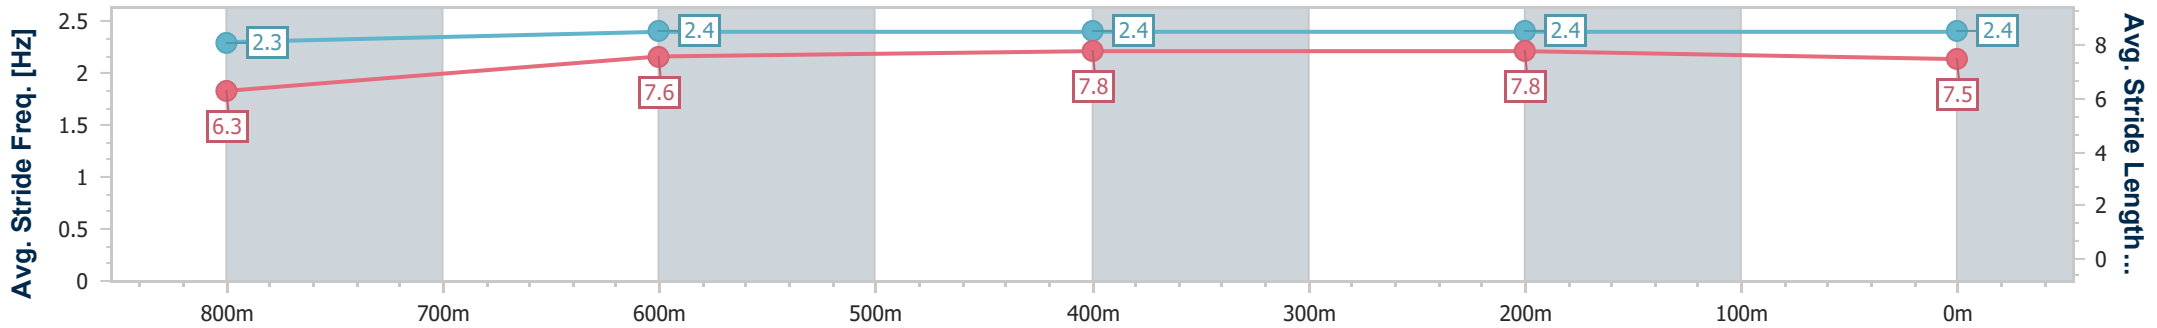

### Eagle Farm QLD Professional

Race 1: DrinkWise Maiden Plate - 1000m

05 November 2024 - 11:34

Track Rating: Good 4, Weather: Fine, Rail Position: +8m Entire

BRISBANE RACING CLUB

Section	Overall	800m	600m	400m	200m
Section Times	0:57.30 [5] (0:13.94)	0:43.36 [7] (0:10.69)	0:32.67 [7] (0:10.64)	0:22.03 [7] (0:10.67)	0:11.36 [6] (0:11.36)
Average Speed [km/h]	51.8	67.2	67.5	67.7	63.4
Top Speed [km/h]	69.0	68.8	69.1	68.8	65.4
Avg. Dist. to Rail [m]	2.3	0.3	0.7	3.2	3.2
Avg. Stride Freq. [Hz]	2.3	2.4	2.4	2.4	2.4
Avg. Stride Length [m]	6.3	7.6	7.8	7.8	7.5