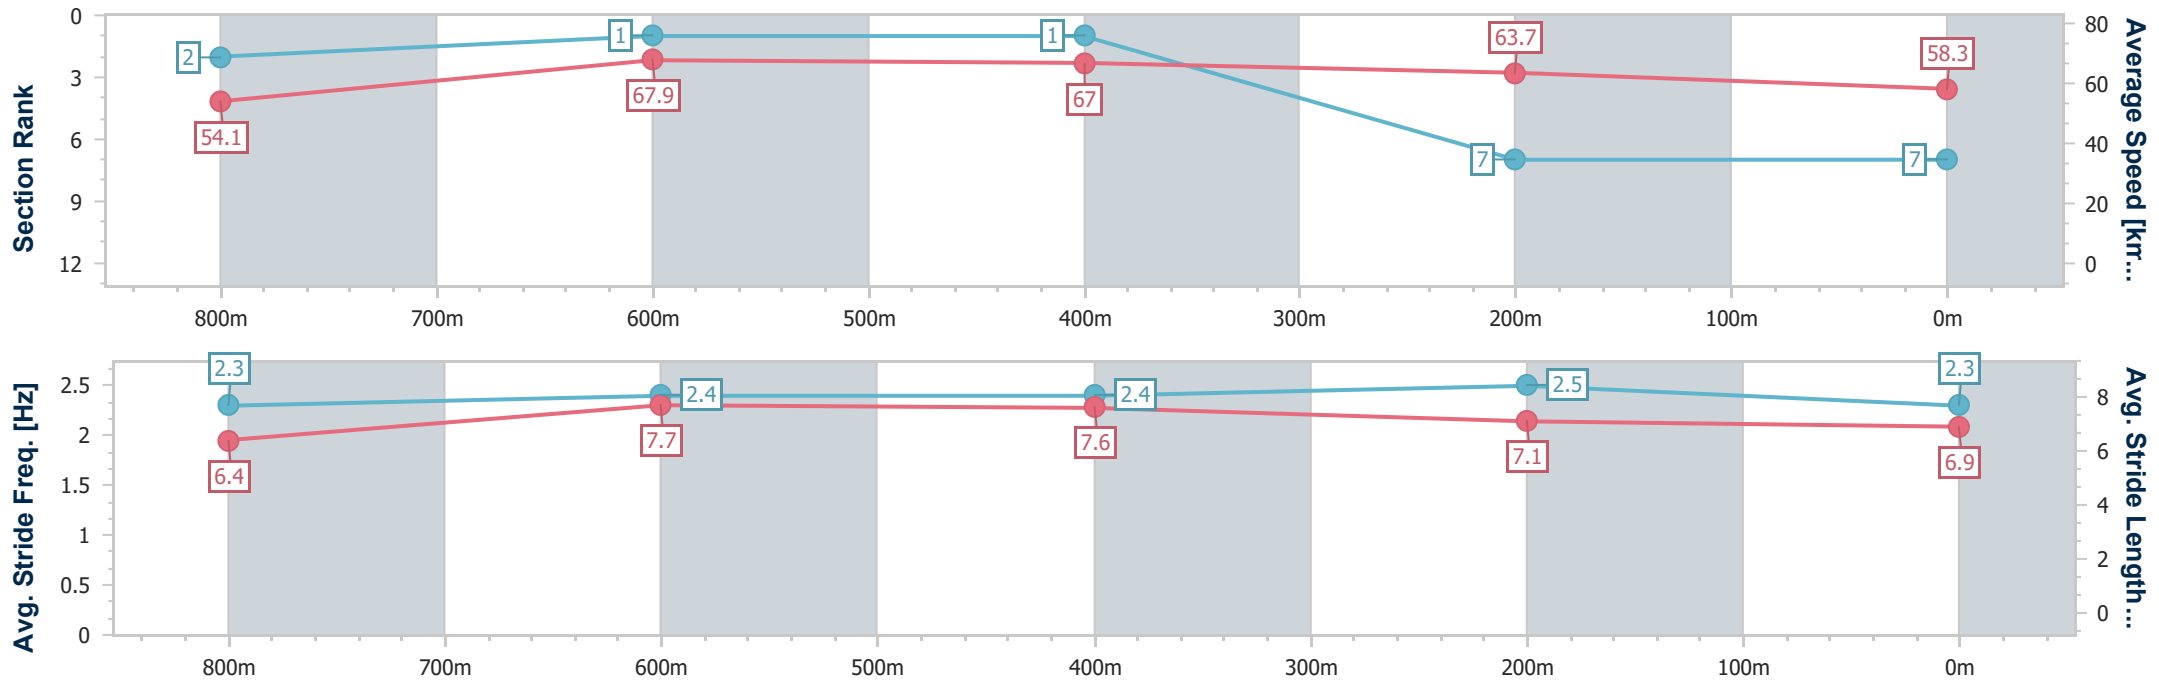

- [ ] Ranking at each section and finish
- .-.- No data available at this section
- NA No data available

Horse/Jockey Name	Honkytonk Hustle
Final Rank	7
Fastest Section Time (Section)	0:10.67 (800m)
Top Speed [km/h] (Section)	68.6 (600m)
Race State	Finished

### Eagle Farm QLD Professional

Race 1: DrinkWise Maiden Plate - 1000m

05 November 2024 - 11:34

Track Rating: Good 4, Weather: Fine, Rail Position: +8m Entire

BRISBANE RACING CLUB

Section	Overall	800m	600m	400m	200m
Section Times	0:58.49 [7] (0:13.37)	0:45.12 [2] (0:10.67)	0:34.45 [1] (0:10.77)	0:23.68 [1] (0:11.30)	0:12.38 [7] (0:12.38)
Average Speed [km/h]	54.1	67.9	67.0	63.7	58.3
Top Speed [km/h]	67.5	68.2	68.6	65.7	61.9
Avg. Dist. to Rail [m]	1.6	1.7	0.9	3.4	2.9
Avg. Stride Freq. [Hz]	2.3	2.4	2.4	2.5	2.3
Avg. Stride Length [m]	6.4	7.7	7.6	7.1	6.9

- [ ] Ranking at each section and finish
- .-.- No data available at this section
- NA No data available