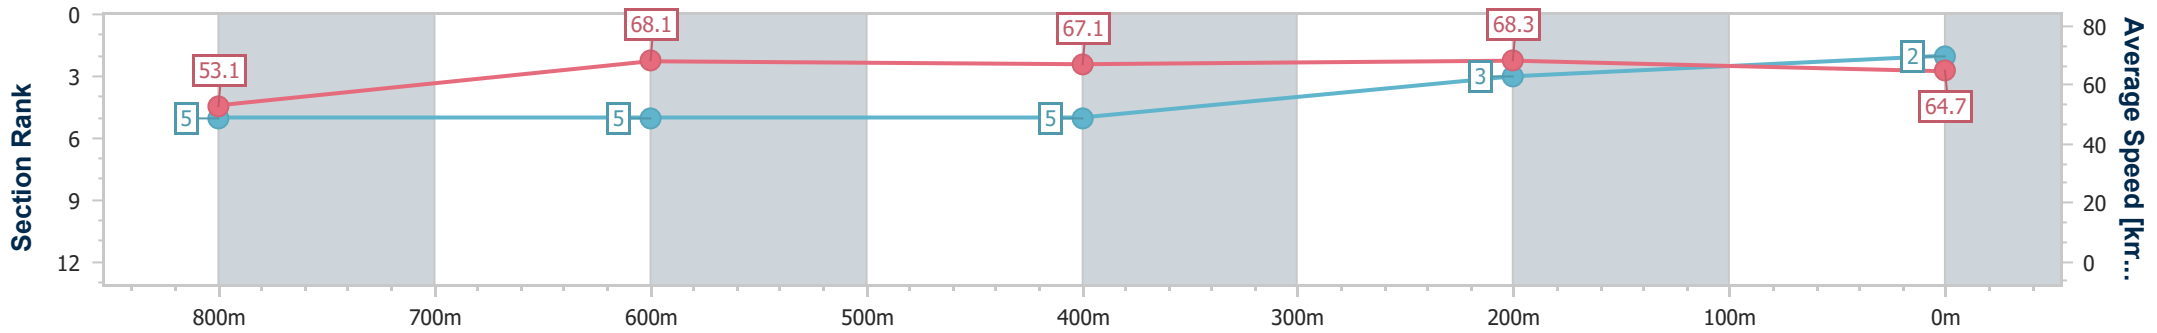

Eagle Farm QLD Professional

Race 1: DrinkWise Maiden Plate - 1000m

05 November 2024 - 11:34

Track Rating: Good 4, Weather: Fine, Rail Position: +8m Entire

BRISBANE RACING CLUB

Section	Overall	800m	600m	400m	200m
Section Times	0:56.80 [2] (0:13.64)	0:43.16 [5] (0:10.61)	0:32.55 [5] (0:10.86)	0:21.69 [5] (0:10.57)	0:11.12 [3] (0:11.12)
Average Speed [km/h]	53.1	68.1	67.1	68.3	64.7
Top Speed [km/h]	69.6	69.4	67.9	69.1	68.0
Avg. Dist. to Rail [m]	1.9	1.2	2.5	4.7	3.8
Avg. Stride Freq. [Hz]	2.3	2.3	2.3	2.4	2.4
Avg. Stride Length [m]	6.5	8.2	8.2	7.9	7.6