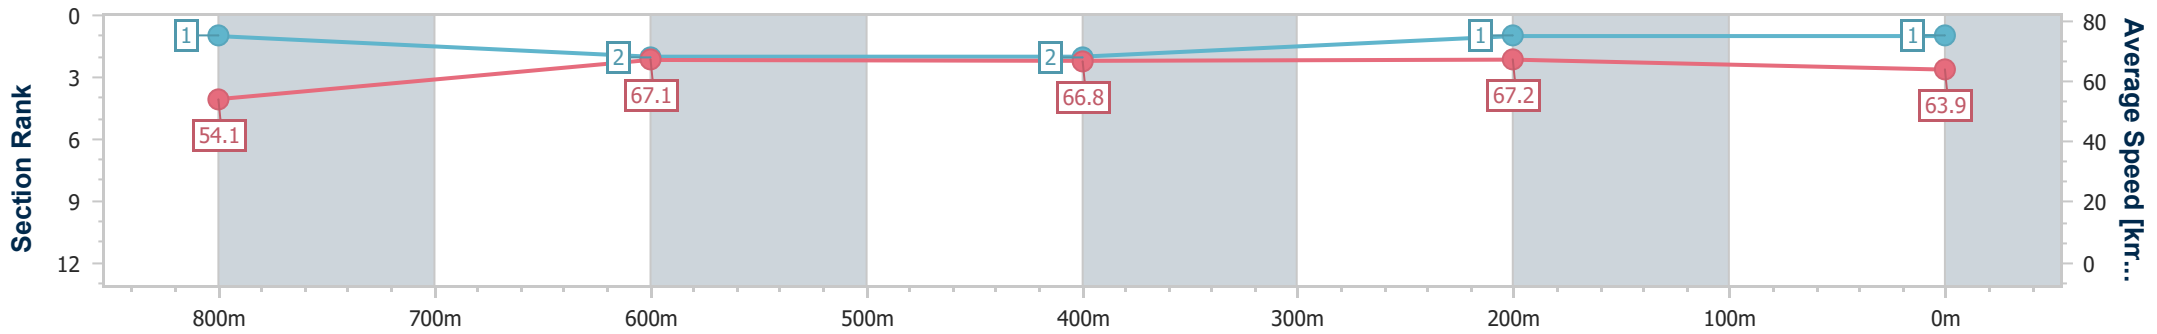

### Eagle Farm QLD Professional

Race 1: DrinkWise Maiden Plate - 1000m

05 November 2024 - 11:34

Track Rating: Good 4, Weather: Fine, Rail Position: +8m Entire

BRISBANE RACING CLUB

Section	Overall	800m	600m	400m	200m
Section Times	0:56.79 [1] (0:13.33)	0:43.46 [1] (0:10.75)	0:32.71 [2] (0:10.74)	0:21.97 [2] (0:10.71)	0:11.26 [1] (0:11.26)
Average Speed [km/h]	54.1	67.1	66.8	67.2	63.9
Top Speed [km/h]	67.9	68.2	68.0	68.0	66.1
Avg. Dist. to Rail [m]	1.4	0.4	0.7	0.7	0.7
Avg. Stride Freq. [Hz]	2.3	2.4	2.3	2.4	2.3
Avg. Stride Length [m]	6.6	7.8	7.9	7.9	7.6