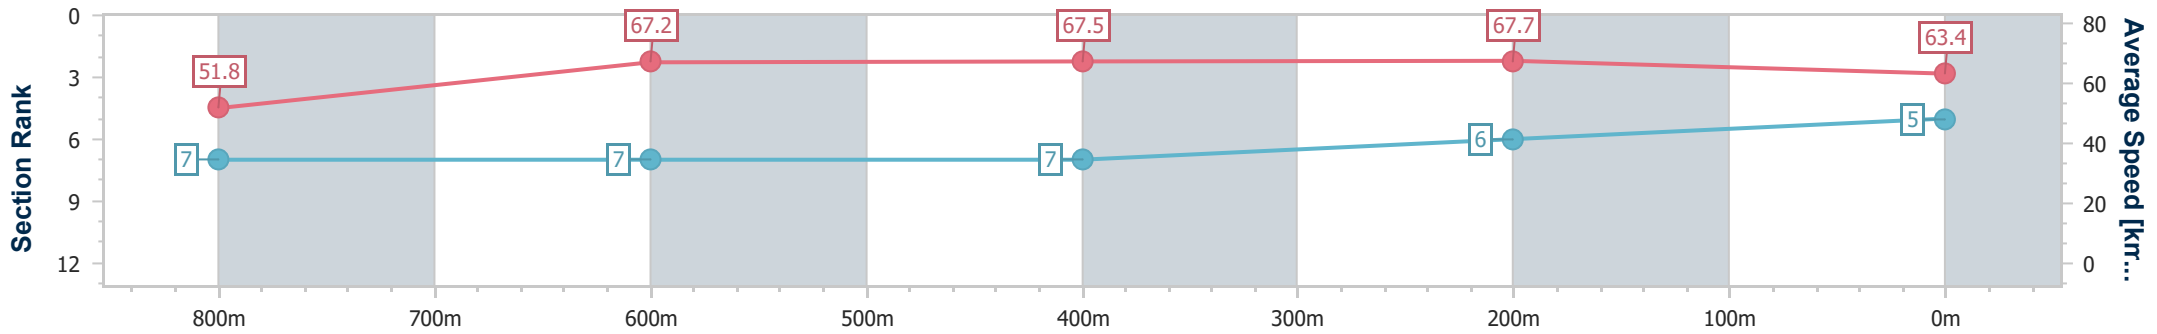

### Eagle Farm QLD Professional

Race 1: DrinkWise Maiden Plate - 1000m

05 November 2024 - 11:34

Track Rating: Good 4, Weather: Fine, Rail Position: +8m Entire

BRISBANE RACING CLUB

Section	Overall	800m	600m	400m	200m
Section Times	0:57.30 [5] (0:13.94)	0:43.36 [7] (0:10.69)	0:32.67 [7] (0:10.64)	0:22.03 [7] (0:10.67)	0:11.36 [6] (0:11.36)
Average Speed [km/h]	51.8	67.2	67.5	67.7	63.4
Top Speed [km/h]	69.0	68.8	69.1	68.8	65.4
Avg. Dist. to Rail [m]	2.3	0.3	0.7	3.2	3.2
Avg. Stride Freq. [Hz]	2.3	2.4	2.4	2.4	2.4
Avg. Stride Length [m]	6.3	7.6	7.8	7.8	7.5