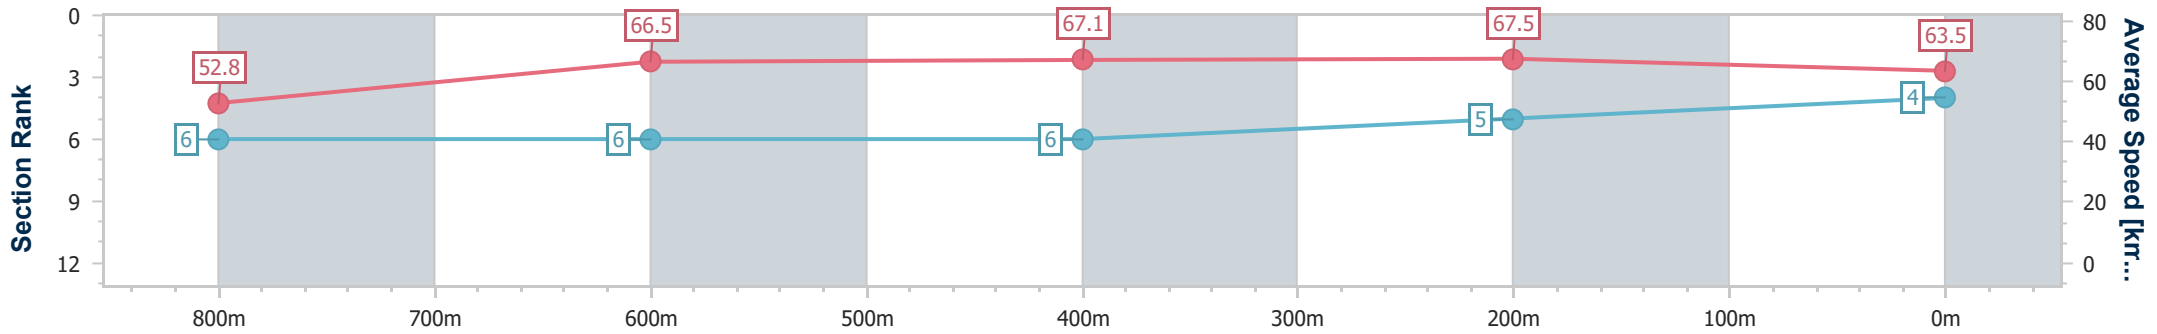

Eagle Farm QLD Professional

Race 1: DrinkWise Maiden Plate - 1000m

05 November 2024 - 11:34

Track Rating: Good 4, Weather: Fine, Rail Position: +8m Entire

BRISBANE RACING CLUB

Section	Overall	800m	600m	400m	200m
Section Times	0:57.29 [4] (0:13.65)	0:43.64 [6] (0:10.91)	0:32.73 [6] (0:10.69)	0:22.04 [6] (0:10.68)	0:11.36 [5] (0:11.36)
Average Speed [km/h]	52.8	66.5	67.1	67.5	63.5
Top Speed [km/h]	64.2	66.9	68.1	68.2	68.0
Avg. Dist. to Rail [m]	1.0	0.8	0.6	1.4	0.8
Avg. Stride Freq. [Hz]	2.4	2.4	2.4	2.5	2.4
Avg. Stride Length [m]	6.2	7.6	7.7	7.5	7.3

- [ ] Ranking at each section and finish
- .-.- No data available at this section
- NA No data available

Horse/Jockey Name	Sobute
Final Rank	5
Fastest Section Time (Section)	0:10.64 (600m)
Top Speed [km/h] (Section)	69.1 (600m)
Race State	Finished