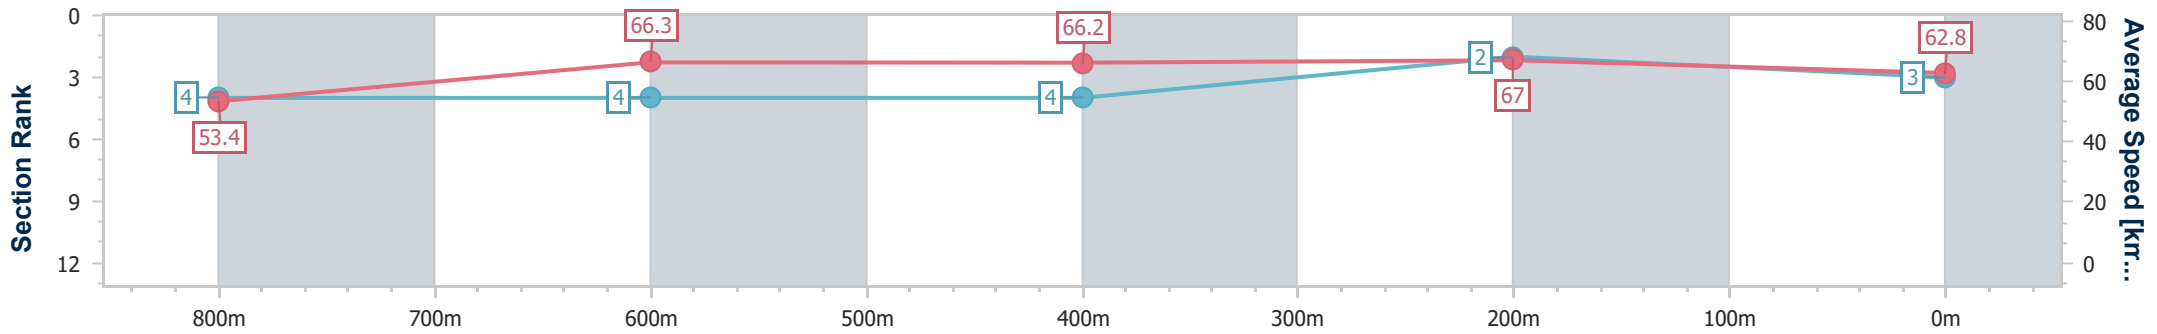

### Eagle Farm QLD Professional

Race 1: DrinkWise Maiden Plate - 1000m

05 November 2024 - 11:34

Track Rating: Good 4, Weather: Fine, Rail Position: +8m Entire

BRISBANE RACING CLUB

Section	Overall	800m	600m	400m	200m
Section Times	0:57.12 [3] (0:13.46)	0:43.66 [4] (0:10.77)	0:32.89 [4] (0:10.67)	0:22.22 [4] (0:10.75)	0:11.47 [2] (0:11.47)
Average Speed [km/h]	53.4	66.3	66.2	67.0	62.8
Top Speed [km/h]	67.3	67.2	68.0	67.9	66.2
Avg. Dist. to Rail [m]	1.7	2.4	2.7	0.4	0.3
Avg. Stride Freq. [Hz]	2.3	2.2	2.2	2.3	2.4
Avg. Stride Length [m]	6.5	8.1	8.2	8.1	7.4