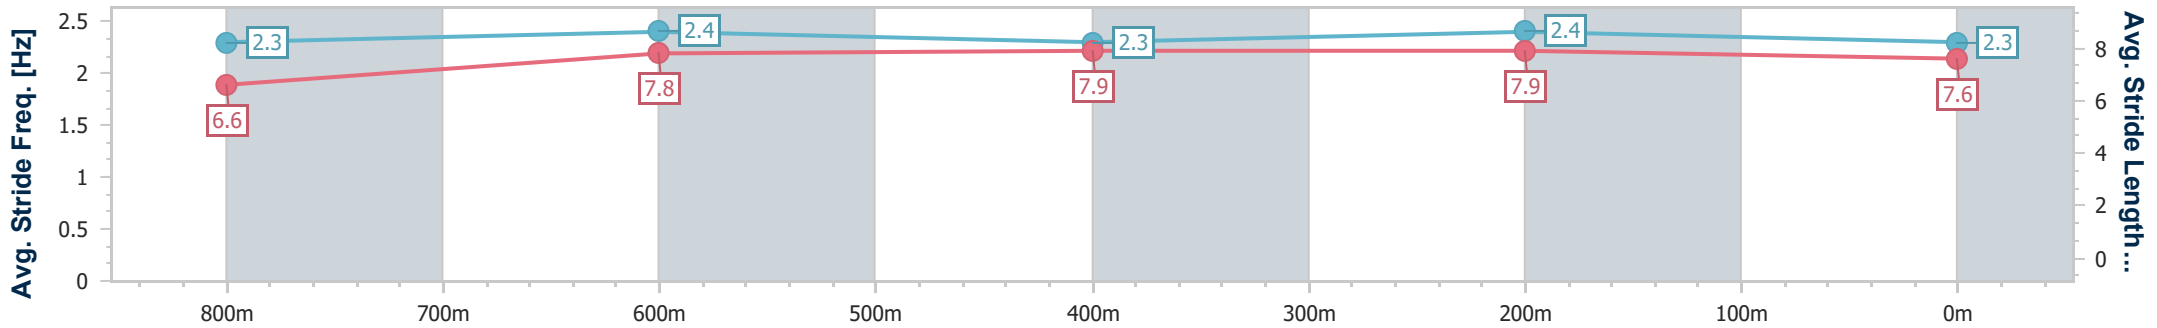

### Eagle Farm QLD Professional

Race 1: DrinkWise Maiden Plate - 1000m

05 November 2024 - 11:34

Track Rating: Good 4, Weather: Fine, Rail Position: +8m Entire

BRISBANE RACING CLUB

Section	Overall	800m	600m	400m	200m
Section Times	0:56.79 [1] (0:13.33)	0:43.46 [1] (0:10.75)	0:32.71 [2] (0:10.74)	0:21.97 [2] (0:10.71)	0:11.26 [1] (0:11.26)
Average Speed [km/h]	54.1	67.1	66.8	67.2	63.9
Top Speed [km/h]	67.9	68.2	68.0	68.0	66.1
Avg. Dist. to Rail [m]	1.4	0.4	0.7	0.7	0.7
Avg. Stride Freq. [Hz]	2.3	2.4	2.3	2.4	2.3
Avg. Stride Length [m]	6.6	7.8	7.9	7.9	7.6