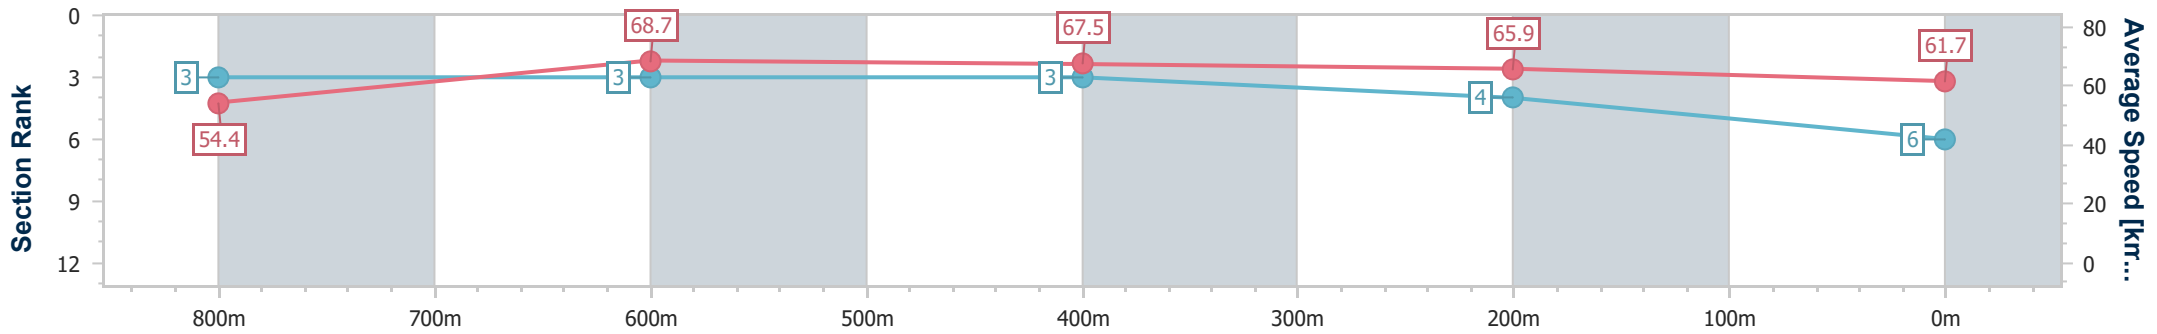

Eagle Farm QLD Professional

Race 1: DrinkWise Maiden Plate - 1000m

05 November 2024 - 11:34

Track Rating: Good 4, Weather: Fine, Rail Position: +8m Entire

BRISBANE RACING CLUB

Section	Overall	800m	600m	400m	200m
Section Times	0:57.47 [6] (0:13.38)	0:44.09 [3] (0:10.71)	0:33.38 [3] (0:10.80)	0:22.58 [3] (0:10.91)	0:11.67 [4] (0:11.67)
Average Speed [km/h]	54.4	68.7	67.5	65.9	61.7
Top Speed [km/h]	69.2	69.1	67.7	67.0	64.1
Avg. Dist. to Rail [m]	3.6	4.7	2.4	4.2	4.4
Avg. Stride Freq. [Hz]	2.4	2.4	2.4	2.5	2.4
Avg. Stride Length [m]	6.4	7.7	7.7	7.4	7.3

- [ ] Ranking at each section and finish
- .-.- No data available at this section
- NA No data available

Horse/Jockey Name	Honkytonk Hustle
Final Rank	7
Fastest Section Time (Section)	0:10.67 (800m)
Top Speed [km/h] (Section)	68.6 (600m)
Race State	Finished