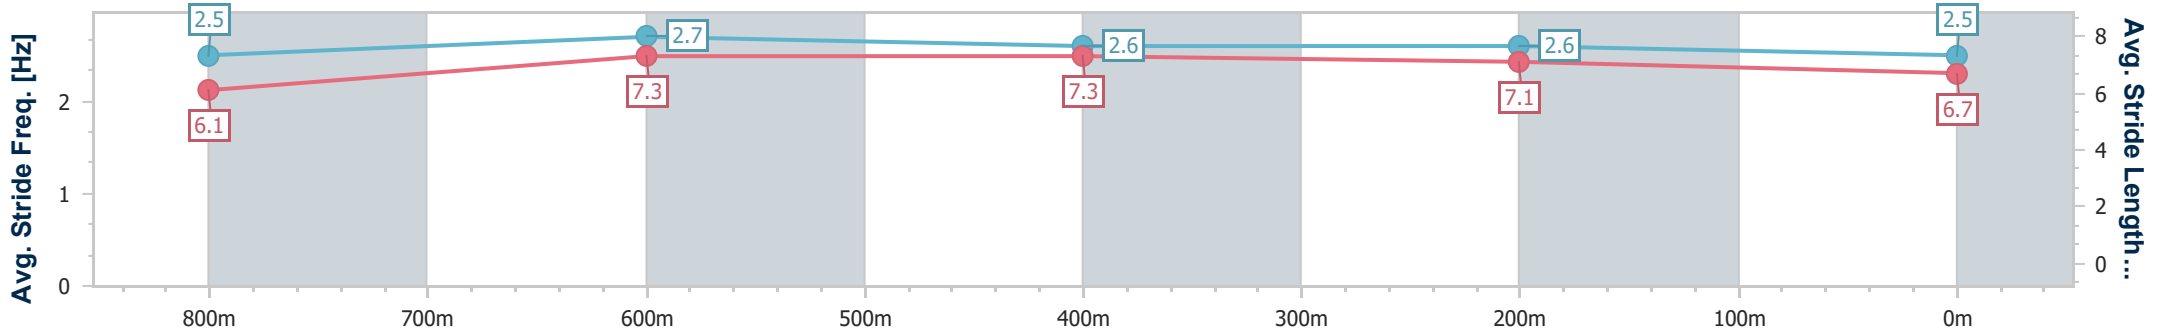

- [ ] Ranking at each section and finish
- .-.- No data available at this section
- NA No data available

Horse/Jockey Name	Kelly's Landing
Final Rank	5
Fastest Section Time (Section)	0:10.33 (800m)
Top Speed [km/h] (Section)	72.7 (800m)
Race State	Finished

Eagle Farm QLD Professional  
 Race 4: IMPRESSU Class 4 Handicap - 1000m  
 05 November 2024 - 13:35  
 Track Rating: Good 4, Weather: Fine, Rail Position: +8m Entire

BRISBANE  
RACING CLUB

Section	Overall	800m	600m	400m	200m
Section Times	0:56.65 [5] (0:13.27)	0:43.38 [5] (0:10.33)	0:33.05 [5] (0:10.41)	0:22.64 [5] (0:10.73)	0:11.91 [5] (0:11.91)
Average Speed [km/h]	54.8	70.8	69.3	67.0	60.4
Top Speed [km/h]	72.5	72.7	70.0	69.8	63.5
Avg. Dist. to Rail [m]	4.0	2.9	0.5	3.8	4.2
Avg. Stride Freq. [Hz]	2.5	2.7	2.6	2.6	2.5
Avg. Stride Length [m]	6.1	7.3	7.3	7.1	6.7

- [ ] Ranking at each section and finish
- .-.- No data available at this section
- NA No data available