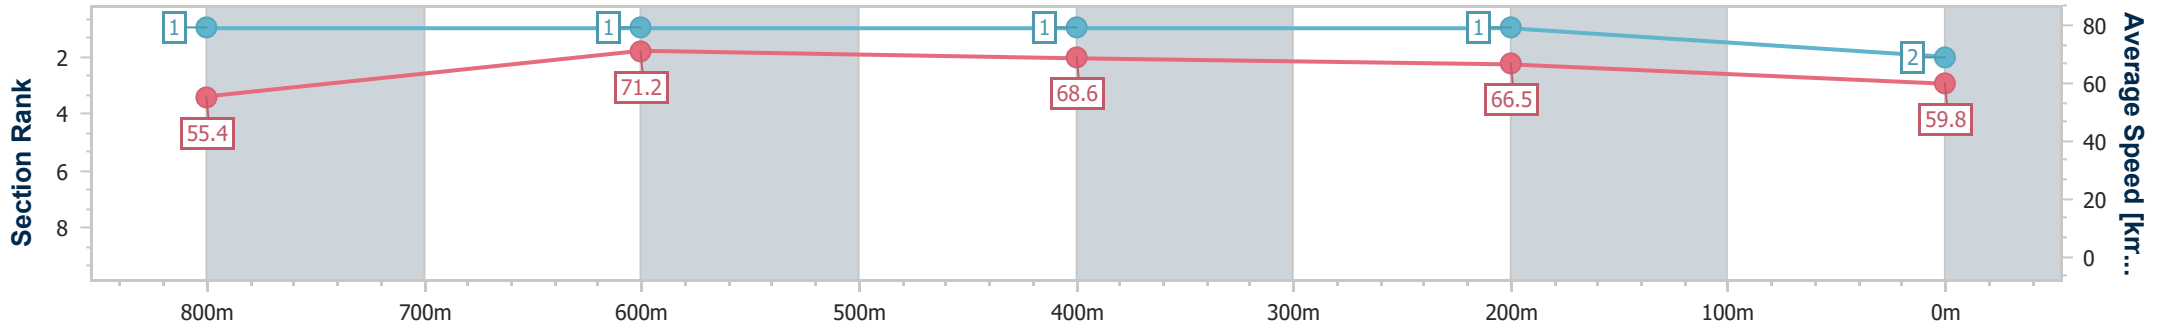

Horse/Jockey Name	She's A Rogue
Final Rank	2
Fastest Section Time (Section)	0:10.15 (800m)
Top Speed [km/h] (Section)	71.7 (800m)
Race State	Finished

Eagle Farm QLD Professional
Race 4: IMPRESSU Class 4 Handicap - 1000m
05 November 2024 - 13:35
Track Rating: Good 4, Weather: Fine, Rail Position: +8m Entire

BRISBANE
RACING CLUB

Section	Overall	800m	600m	400m	200m
Section Times	0:56.43 [2] (0:13.00)	0:43.43 [1] (0:10.15)	0:33.28 [1] (0:10.44)	0:22.84 [1] (0:10.84)	0:12.00 [1] (0:12.00)
Average Speed [km/h]	55.4	71.2	68.6	66.5	59.8
Top Speed [km/h]	71.4	71.7	69.6	67.6	63.9
Avg. Dist. to Rail [m]	3.4	0.3	0.7	0.9	1.7
Avg. Stride Freq. [Hz]	2.4	2.6	2.5	2.5	2.3
Avg. Stride Length [m]	6.5	7.7	7.6	7.4	7.2

- [ ] Ranking at each section and finish
- -.-.- No data available at this section
- NA No data available