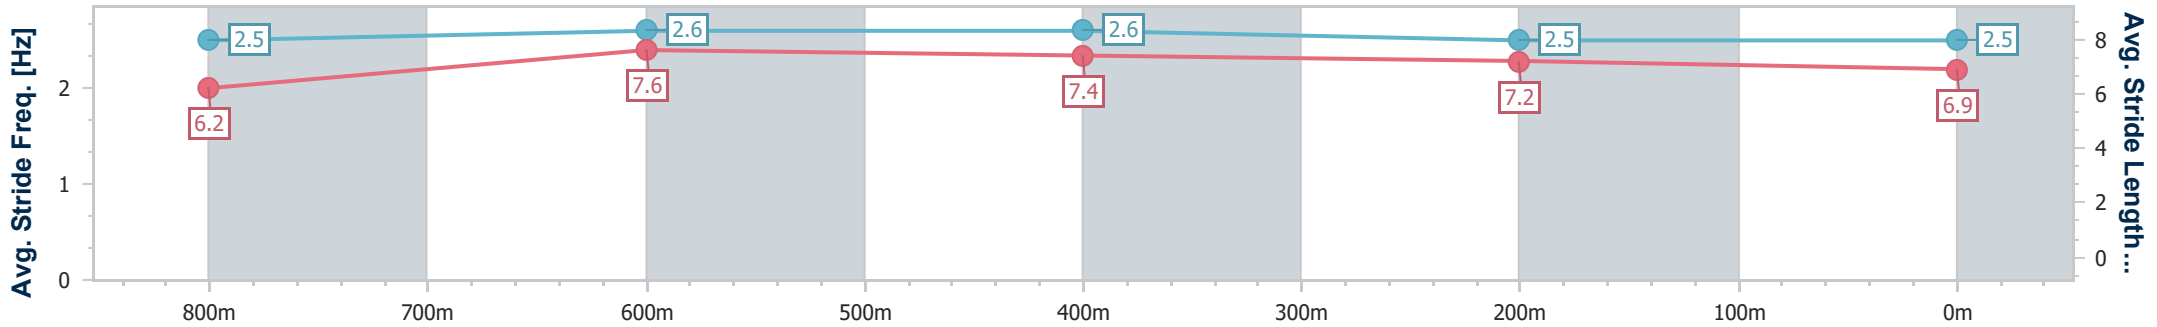

- [ ] Ranking at each section and finish
- .-.- No data available at this section
- NA No data available

Horse/Jockey Name	One 'N' Only
Final Rank	3
Fastest Section Time (Section)	0:10.16 (800m)
Top Speed [km/h] (Section)	71.7 (800m)
Race State	Finished

Eagle Farm QLD Professional  
 Race 4: IMPRESSU Class 4 Handicap - 1000m  
 05 November 2024 - 13:35  
 Track Rating: Good 4, Weather: Fine, Rail Position: +8m Entire

BRISBANE  
RACING CLUB

Section	Overall	800m	600m	400m	200m
Section Times	0:56.50 [3] (0:13.23)	0:43.27 [4] (0:10.16)	0:33.11 [3] (0:10.45)	0:22.66 [3] (0:10.84)	0:11.82 [4] (0:11.82)
Average Speed [km/h]	54.5	70.9	68.3	66.5	60.8
Top Speed [km/h]	70.1	71.7	70.2	67.5	64.8
Avg. Dist. to Rail [m]	1.7	0.7	0.7	1.6	2.4
Avg. Stride Freq. [Hz]	2.5	2.6	2.6	2.5	2.5
Avg. Stride Length [m]	6.2	7.6	7.4	7.2	6.9