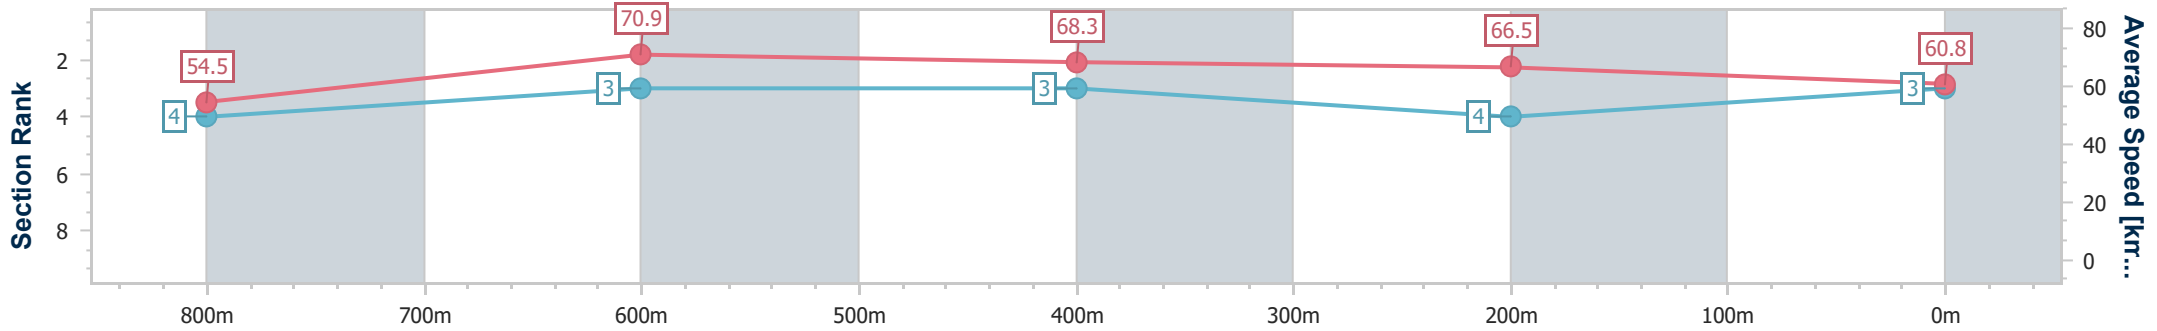

Horse/Jockey Name	One 'N' Only
Final Rank	3
Fastest Section Time (Section)	0:10.16 (800m)
Top Speed [km/h] (Section)	71.7 (800m)
Race State	Finished

Eagle Farm QLD Professional
Race 4: IMPRESSU Class 4 Handicap - 1000m
05 November 2024 - 13:35
Track Rating: Good 4, Weather: Fine, Rail Position: +8m Entire

BRISBANE
RACING CLUB

Section	Overall	800m	600m	400m	200m
Section Times	0:56.50 [3] (0:13.23)	0:43.27 [4] (0:10.16)	0:33.11 [3] (0:10.45)	0:22.66 [3] (0:10.84)	0:11.82 [4] (0:11.82)
Average Speed [km/h]	54.5	70.9	68.3	66.5	60.8
Top Speed [km/h]	70.1	71.7	70.2	67.5	64.8
Avg. Dist. to Rail [m]	1.7	0.7	0.7	1.6	2.4
Avg. Stride Freq. [Hz]	2.5	2.6	2.6	2.5	2.5
Avg. Stride Length [m]	6.2	7.6	7.4	7.2	6.9

- [ ] Ranking at each section and finish
- -.-.- No data available at this section
- NA No data available