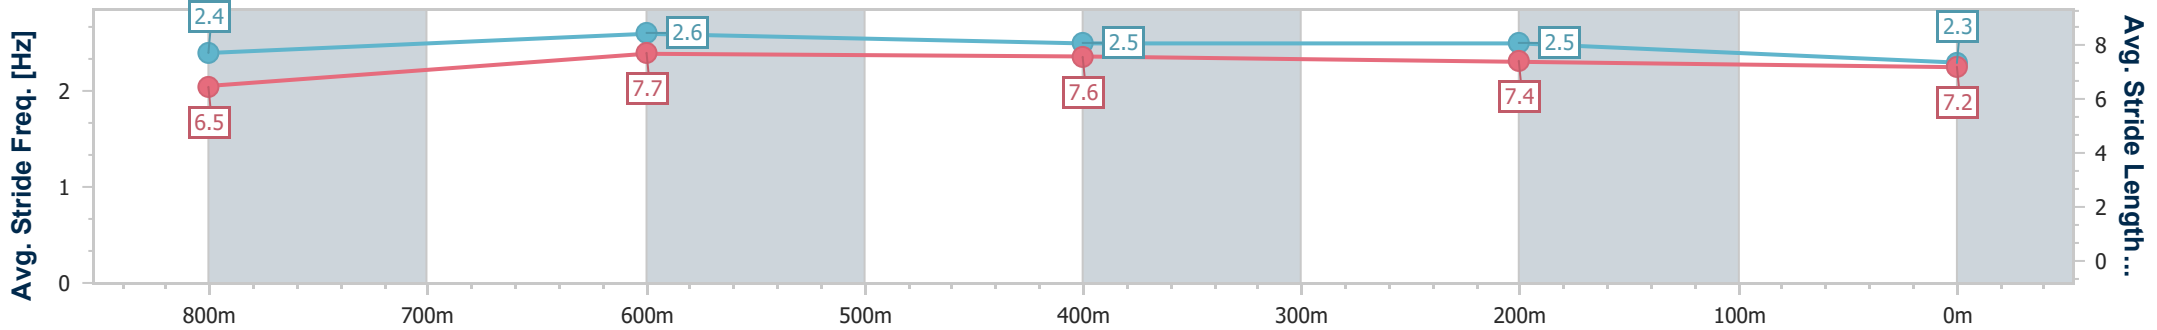

Horse/Jockey Name	She's A Rogue
Final Rank	2
Fastest Section Time (Section)	0:10.15 (800m)
Top Speed [km/h] (Section)	71.7 (800m)
Race State	Finished

Eagle Farm QLD Professional
Race 4: IMPRESSU Class 4 Handicap - 1000m
05 November 2024 - 13:35
Track Rating: Good 4, Weather: Fine, Rail Position: +8m Entire

BRISBANE
RACING CLUB

Section	Overall	800m	600m	400m	200m
Section Times	0:56.43 [2] (0:13.00)	0:43.43 [1] (0:10.15)	0:33.28 [1] (0:10.44)	0:22.84 [1] (0:10.84)	0:12.00 [1] (0:12.00)
Average Speed [km/h]	55.4	71.2	68.6	66.5	59.8
Top Speed [km/h]	71.4	71.7	69.6	67.6	63.9
Avg. Dist. to Rail [m]	3.4	0.3	0.7	0.9	1.7
Avg. Stride Freq. [Hz]	2.4	2.6	2.5	2.5	2.3
Avg. Stride Length [m]	6.5	7.7	7.6	7.4	7.2

- [ ] Ranking at each section and finish
- -.-.- No data available at this section
- NA No data available