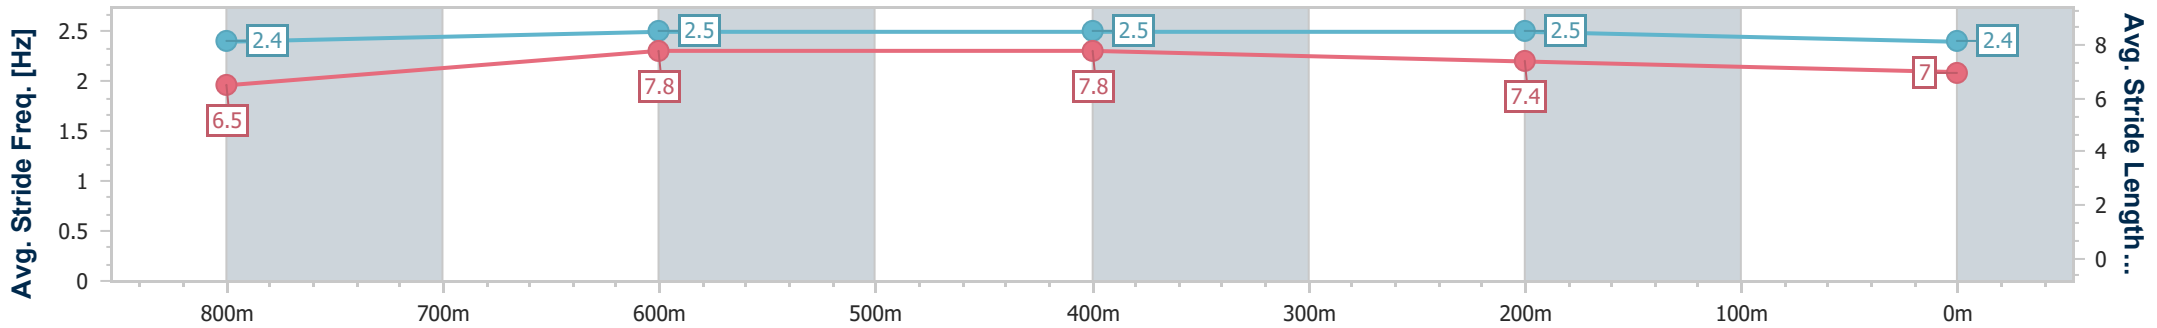

- [ ] Ranking at each section and finish
- .-.- No data available at this section
- NA No data available

Horse/Jockey Name	Mr Galazi
Final Rank	4
Fastest Section Time (Section)	0:10.26 (800m)
Top Speed [km/h] (Section)	71.8 (800m)
Race State	Finished

Eagle Farm QLD Professional  
 Race 4: IMPRESSU Class 4 Handicap - 1000m  
 05 November 2024 - 13:35  
 Track Rating: Good 4, Weather: Fine, Rail Position: +8m Entire

BRISBANE  
 RACING CLUB

Section	Overall	800m	600m	400m	200m
Section Times	0:56.53 [4] (0:13.17)	0:43.36 [3] (0:10.26)	0:33.10 [4] (0:10.41)	0:22.69 [4] (0:10.83)	0:11.86 [3] (0:11.86)
Average Speed [km/h]	55.1	71.2	69.6	66.3	60.8
Top Speed [km/h]	71.3	71.8	70.4	68.0	65.0
Avg. Dist. to Rail [m]	3.1	2.4	1.8	1.4	2.3
Avg. Stride Freq. [Hz]	2.4	2.5	2.5	2.5	2.4
Avg. Stride Length [m]	6.5	7.8	7.8	7.4	7.0