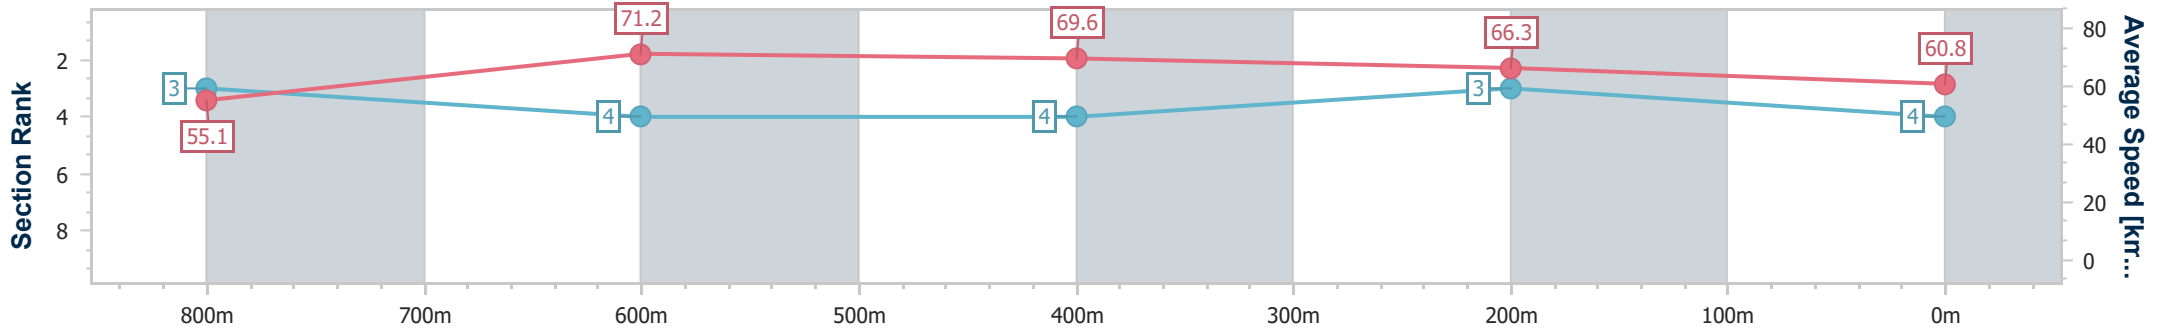

- [ ] Ranking at each section and finish
- .-.- No data available at this section
- NA No data available

Horse/Jockey Name	Mr Galazi
Final Rank	4
Fastest Section Time (Section)	0:10.26 (800m)
Top Speed [km/h] (Section)	71.8 (800m)
Race State	Finished

Eagle Farm QLD Professional  
 Race 4: IMPRESSU Class 4 Handicap - 1000m  
 05 November 2024 - 13:35  
 Track Rating: Good 4, Weather: Fine, Rail Position: +8m Entire

BRISBANE  
 RACING CLUB

Section	Overall	800m	600m	400m	200m
Section Times	0:56.53 [4] (0:13.17)	0:43.36 [3] (0:10.26)	0:33.10 [4] (0:10.41)	0:22.69 [4] (0:10.83)	0:11.86 [3] (0:11.86)
Average Speed [km/h]	55.1	71.2	69.6	66.3	60.8
Top Speed [km/h]	71.3	71.8	70.4	68.0	65.0
Avg. Dist. to Rail [m]	3.1	2.4	1.8	1.4	2.3
Avg. Stride Freq. [Hz]	2.4	2.5	2.5	2.5	2.4
Avg. Stride Length [m]	6.5	7.8	7.8	7.4	7.0