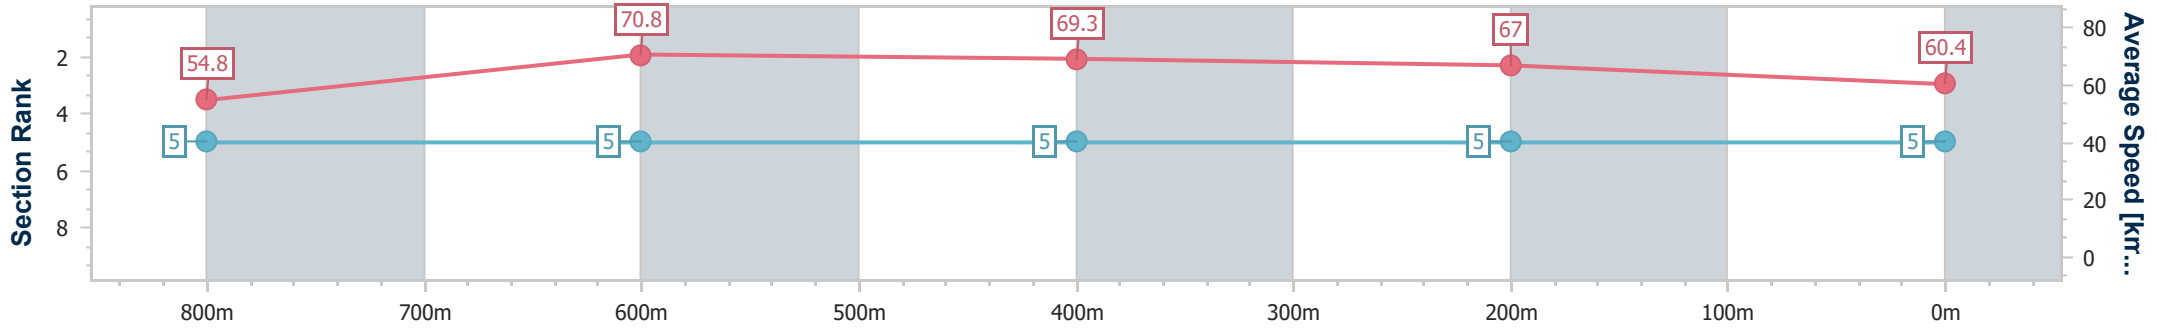

- [ ] Ranking at each section and finish
- .-.- No data available at this section
- NA No data available

Horse/Jockey Name	Kelly's Landing
Final Rank	5
Fastest Section Time (Section)	0:10.33 (800m)
Top Speed [km/h] (Section)	72.7 (800m)
Race State	Finished

Eagle Farm QLD Professional  
 Race 4: IMPRESSU Class 4 Handicap - 1000m  
 05 November 2024 - 13:35  
 Track Rating: Good 4, Weather: Fine, Rail Position: +8m Entire

BRISBANE  
RACING CLUB

Section	Overall	800m	600m	400m	200m
Section Times	0:56.65 [5] (0:13.27)	0:43.38 [5] (0:10.33)	0:33.05 [5] (0:10.41)	0:22.64 [5] (0:10.73)	0:11.91 [5] (0:11.91)
Average Speed [km/h]	54.8	70.8	69.3	67.0	60.4
Top Speed [km/h]	72.5	72.7	70.0	69.8	63.5
Avg. Dist. to Rail [m]	4.0	2.9	0.5	3.8	4.2
Avg. Stride Freq. [Hz]	2.5	2.7	2.6	2.6	2.5
Avg. Stride Length [m]	6.1	7.3	7.3	7.1	6.7