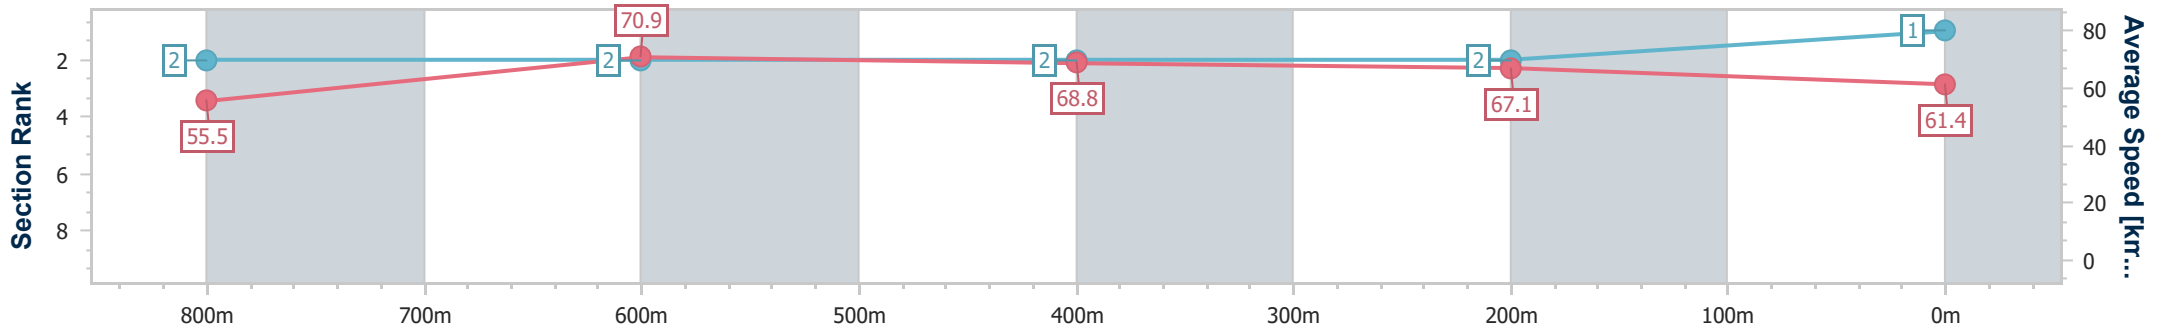

BRISBANE  
 RACING CLUB

Section	Overall	800m	600m	400m	200m
Section Times	0:56.23 [1] (0:13.11)	0:43.12 [2] (0:10.24)	0:32.88 [2] (0:10.43)	0:22.45 [2] (0:10.74)	0:11.71 [2] (0:11.71)
Average Speed [km/h]	55.5	70.9	68.8	67.1	61.4
Top Speed [km/h]	70.2	72.1	71.7	69.0	64.4
Avg. Dist. to Rail [m]	3.0	1.7	0.5	0.7	1.2
Avg. Stride Freq. [Hz]	2.4	2.6	2.5	2.5	2.4
Avg. Stride Length [m]	6.4	7.6	7.7	7.6	7.2