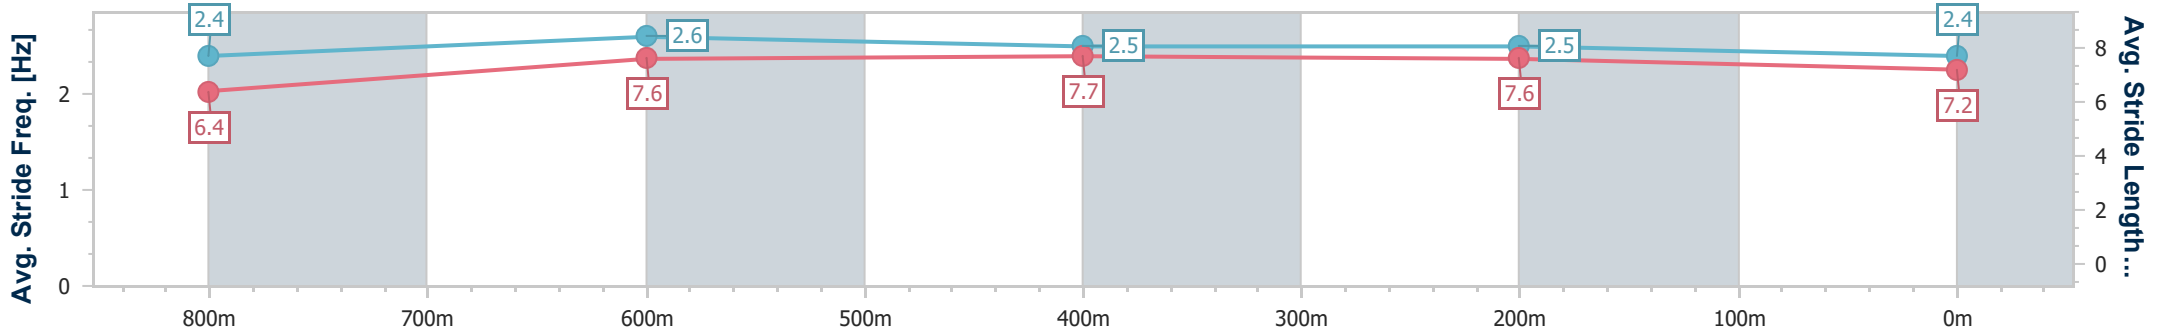

BRISBANE  
 RACING CLUB

Section	Overall	800m	600m	400m	200m
Section Times	0:56.23 [1] (0:13.11)	0:43.12 [2] (0:10.24)	0:32.88 [2] (0:10.43)	0:22.45 [2] (0:10.74)	0:11.71 [2] (0:11.71)
Average Speed [km/h]	55.5	70.9	68.8	67.1	61.4
Top Speed [km/h]	70.2	72.1	71.7	69.0	64.4
Avg. Dist. to Rail [m]	3.0	1.7	0.5	0.7	1.2
Avg. Stride Freq. [Hz]	2.4	2.6	2.5	2.5	2.4
Avg. Stride Length [m]	6.4	7.6	7.7	7.6	7.2