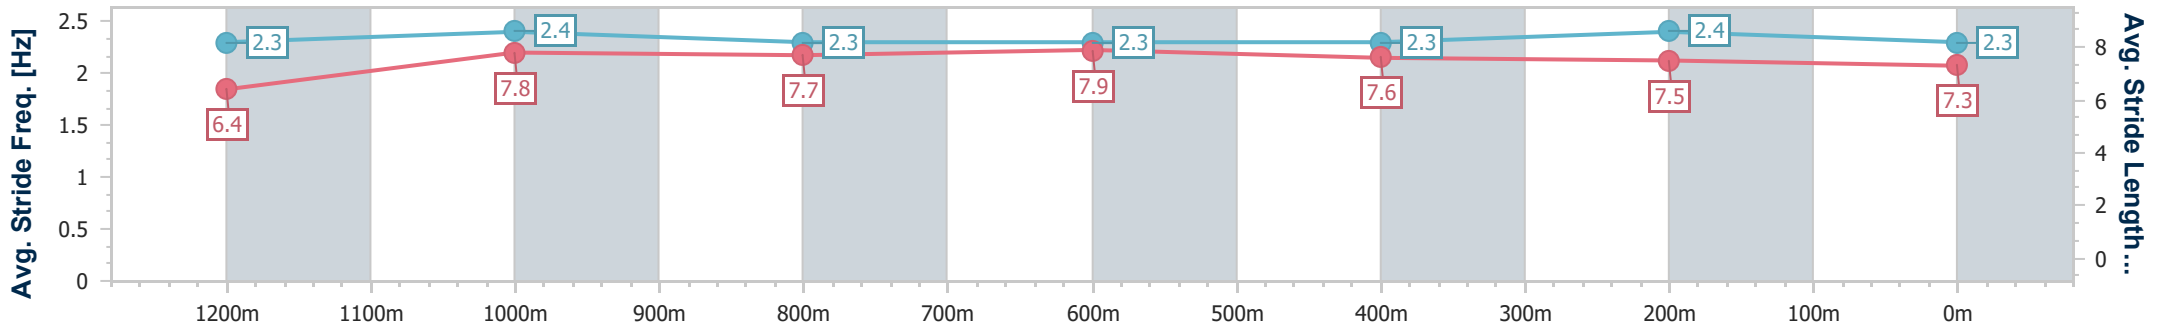

Eagle Farm QLD Professional

Race 5: Intro Recruitment Cup Class 5 Handicap - 1400m

05 November 2024 - 14:42

Track Rating: Good 3, Weather: Fine, Rail Position: +8m Entire

BRISBANE RACING CLUB

Section	Overall	1200m	1000m	800m	600m	400m	200m
Section Times	1:21.50 [1] (0:13.85)	1:07.65 [2] (0:10.92)	0:56.73 [1] (0:11.42)	0:45.31 [2] (0:11.27)	0:34.04 [1] (0:11.23)	0:22.81 [1] (0:11.10)	0:11.71 [1] (0:11.71)
Average Speed [km/h]	52.1	66.3	64.2	64.5	63.9	64.9	61.7
Top Speed [km/h]	67.3	67.6	64.9	64.8	65.7	66.8	64.0
Avg. Dist. to Rail [m]	7.2	4.5	4.0	1.8	0.7	0.4	1.9
Avg. Stride Freq. [Hz]	2.3	2.4	2.3	2.3	2.3	2.4	2.3
Avg. Stride Length [m]	6.4	7.8	7.7	7.9	7.6	7.5	7.3