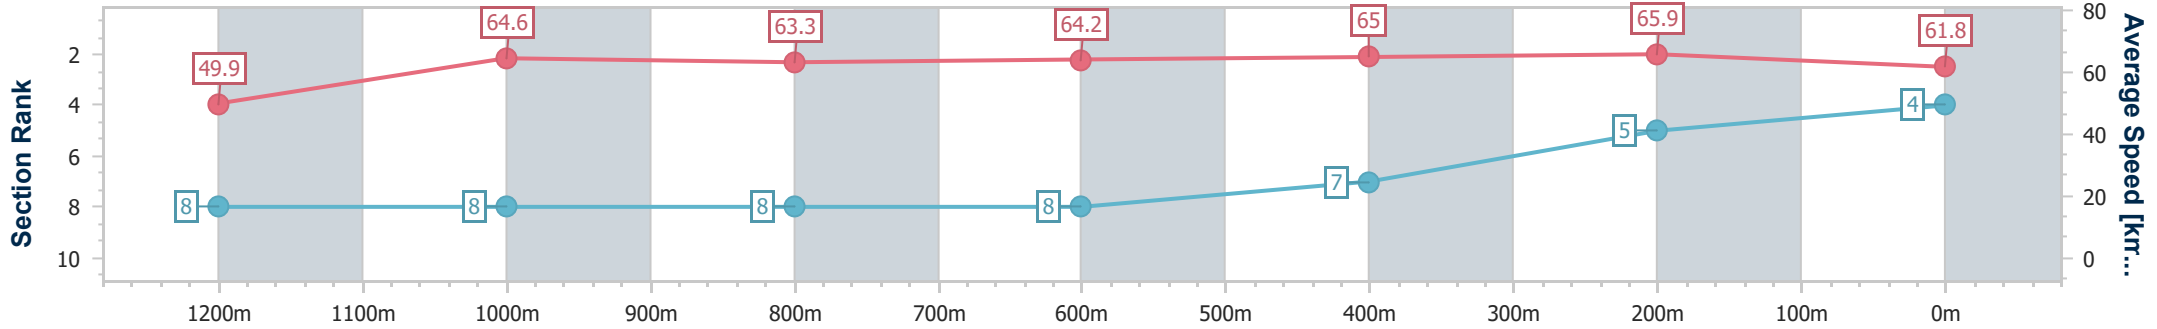

Eagle Farm QLD Professional

Race 5: Intro Recruitment Cup Class 5 Handicap - 1400m

05 November 2024 - 14:42

Track Rating: Good 3, Weather: Fine, Rail Position: +8m Entire

BRISBANE RACING CLUB

Section	Overall	1200m	1000m	800m	600m	400m	200m
Section Times	1:22.09 [4] (0:14.48)	1:07.61 [8] (0:11.19)	0:56.42 [8] (0:11.52)	0:44.90 [8] (0:11.25)	0:33.65 [8] (0:11.00)	0:22.65 [7] (0:10.96)	0:11.69 [5] (0:11.69)
Average Speed [km/h]	49.9	64.6	63.3	64.2	65.0	65.9	61.8
Top Speed [km/h]	65.1	65.5	64.4	65.3	66.2	66.4	65.4
Avg. Dist. to Rail [m]	4.4	3.6	2.9	1.1	1.4	1.3	2.4
Avg. Stride Freq. [Hz]	2.2	2.3	2.3	2.3	2.3	2.2	2.1
Avg. Stride Length [m]	6.5	7.8	7.7	7.8	7.9	8.5	8.0

- [] Ranking at each section and finish
- .-.- No data available at this section
- NA No data available

Horse/Jockey Name	Drop The Mic
Final Rank	5
Fastest Section Time (Section)	0:11.01 (400m)
Top Speed [km/h] (Section)	67.0 (400m)
Race State	Finished