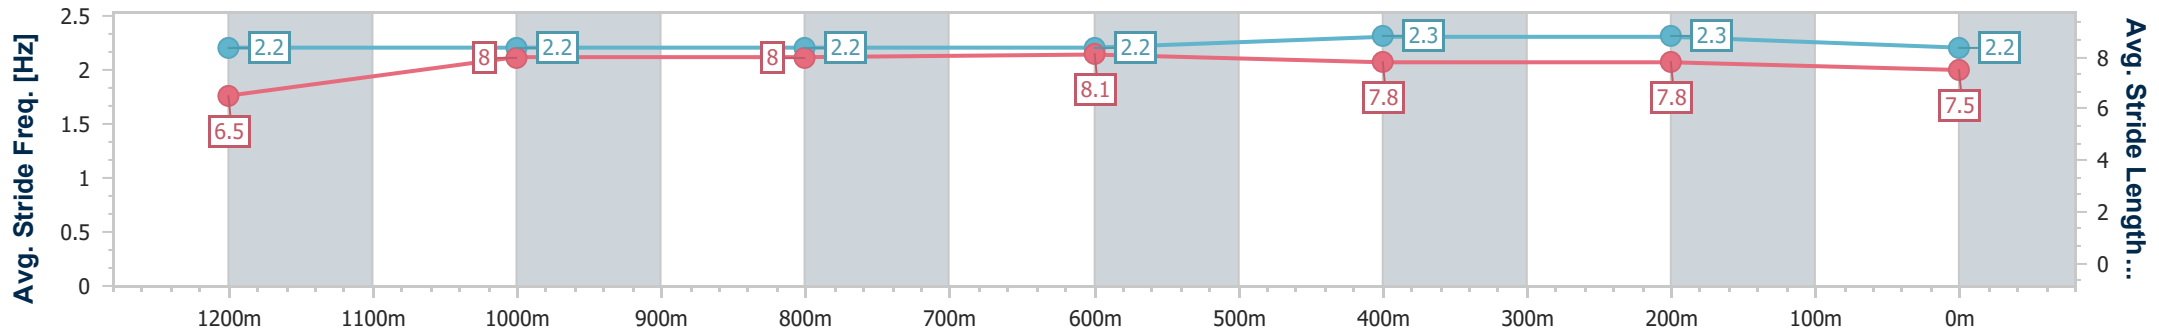

- [] Ranking at each section and finish
- .-.- No data available at this section
- NA No data available

Horse/Jockey Name	Goeldeeluck
Final Rank	8
Fastest Section Time (Section)	0:11.17 (600m)
Top Speed [km/h] (Section)	65.9 (400m)
Race State	Finished

Eagle Farm QLD Professional

Race 5: Intro Recruitment Cup Class 5 Handicap - 1400m

05 November 2024 - 14:42

Track Rating: Good 3, Weather: Fine, Rail Position: +8m Entire

BRISBANE RACING CLUB

Section	Overall	1200m	1000m	800m	600m	400m	200m
Section Times	1:22.83 [8] (0:14.29)	1:08.54 [6] (0:11.21)	0:57.33 [7] (0:11.35)	0:45.98 [6] (0:11.33)	0:34.65 [6] (0:11.17)	0:23.48 [6] (0:11.21)	0:12.27 [8] (0:12.27)
Average Speed [km/h]	50.5	64.2	63.6	63.8	64.1	64.4	59.1
Top Speed [km/h]	64.2	65.4	64.6	64.9	65.2	65.9	61.4
Avg. Dist. to Rail [m]	1.4	0.8	0.4	0.5	0.6	0.8	1.3
Avg. Stride Freq. [Hz]	2.2	2.2	2.2	2.2	2.3	2.3	2.2
Avg. Stride Length [m]	6.5	8.0	8.0	8.1	7.8	7.8	7.5

- [] Ranking at each section and finish
- .-.- No data available at this section
- NA No data available