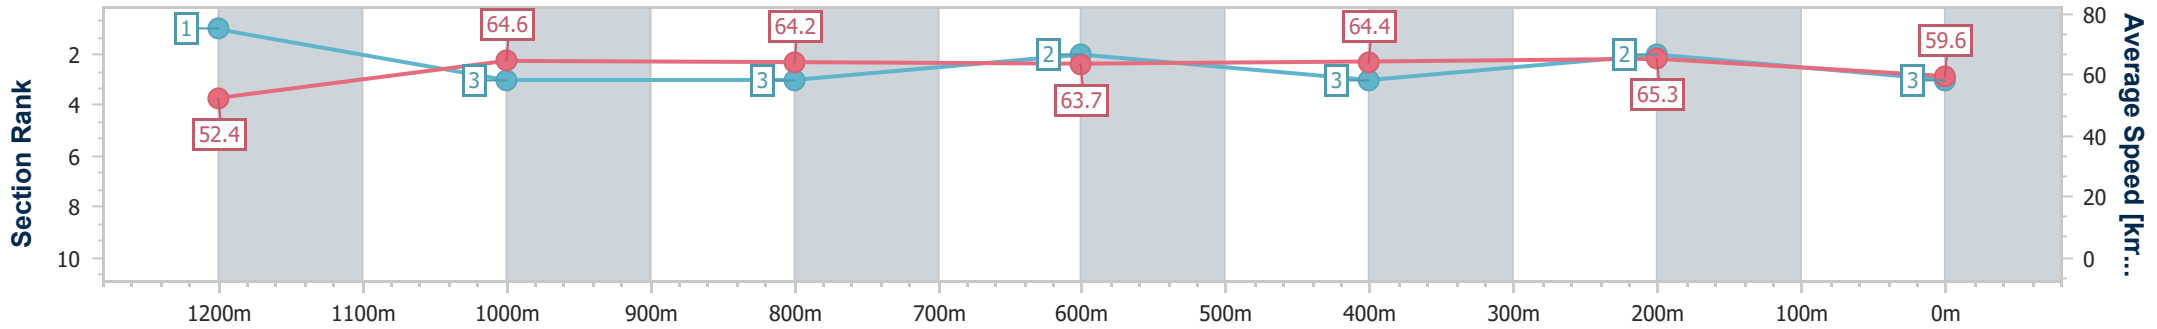

Eagle Farm QLD Professional

Race 5: Intro Recruitment Cup Class 5 Handicap - 1400m

05 November 2024 - 14:42

Track Rating: Good 3, Weather: Fine, Rail Position: +8m Entire

BRISBANE RACING CLUB

Section	Overall	1200m	1000m	800m	600m	400m	200m
Section Times	1:21.98 [3] (0:13.81)	1:08.17 [1] (0:11.13)	0:57.04 [3] (0:11.31)	0:45.73 [3] (0:11.36)	0:34.37 [2] (0:11.18)	0:23.19 [3] (0:11.03)	0:12.16 [2] (0:12.16)
Average Speed [km/h]	52.4	64.6	64.2	63.7	64.4	65.3	59.6
Top Speed [km/h]	65.9	66.7	64.5	64.3	67.2	67.5	62.0
Avg. Dist. to Rail [m]	5.7	1.2	1.2	1.1	0.8	2.2	0.4
Avg. Stride Freq. [Hz]	2.2	2.3	2.2	2.2	2.3	2.4	2.3
Avg. Stride Length [m]	6.5	7.9	8.0	8.1	7.9	7.7	7.3