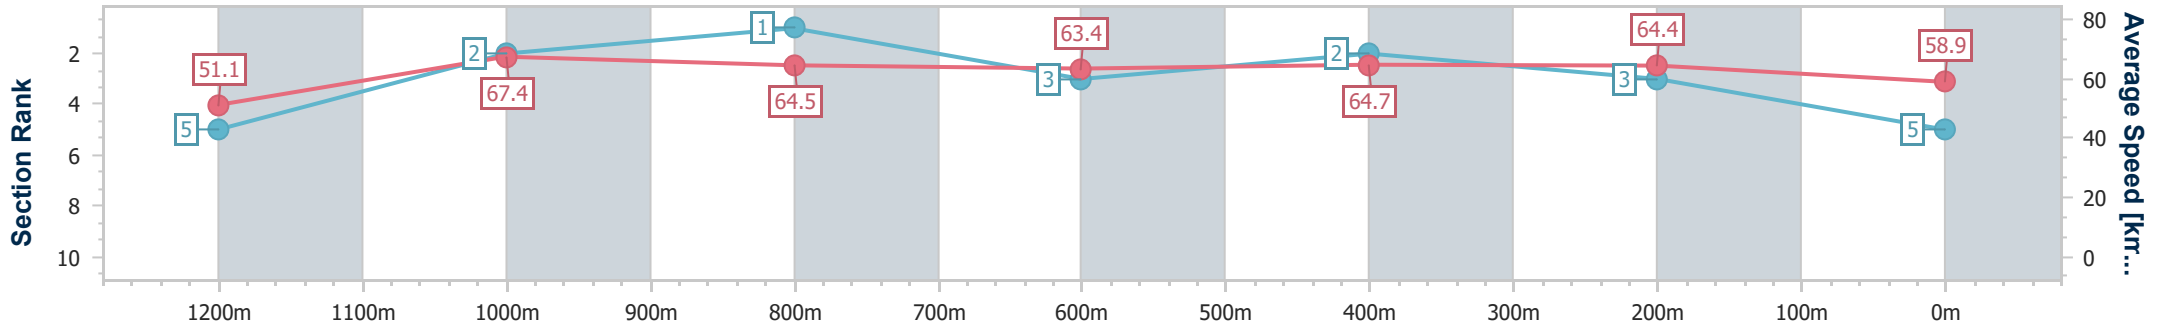

- [] Ranking at each section and finish
- .-.- No data available at this section
- NA No data available

Horse/Jockey Name	Stripped Back
Final Rank	5
Fastest Section Time (Section)	0:10.71 (1200m)
Top Speed [km/h] (Section)	70.0 (1200m)
Race State	Finished

Eagle Farm QLD Professional

Race 5: Intro Recruitment Cup Class 5 Handicap - 1400m

05 November 2024 - 14:42

Track Rating: Good 3, Weather: Fine, Rail Position: +8m Entire

BRISBANE RACING CLUB

Section	Overall	1200m	1000m	800m	600m	400m	200m
Section Times	1:22.26 [5] (0:14.13)	1:08.13 [5] (0:10.71)	0:57.42 [2] (0:11.33)	0:46.09 [1] (0:11.47)	0:34.62 [3] (0:11.10)	0:23.52 [2] (0:11.22)	0:12.30 [3]
Average Speed [km/h]	51.1	67.4	64.5	63.4	64.7	64.4	58.9
Top Speed [km/h]	65.8	70.0	65.2	64.4	65.5	65.6	61.4
Avg. Dist. to Rail [m]	5.8	3.7	3.0	2.6	0.8	0.4	0.4
Avg. Stride Freq. [Hz]	2.3	2.4	2.3	2.3	2.4	2.4	2.3
Avg. Stride Length [m]	6.3	7.7	7.7	7.6	7.6	7.5	7.2