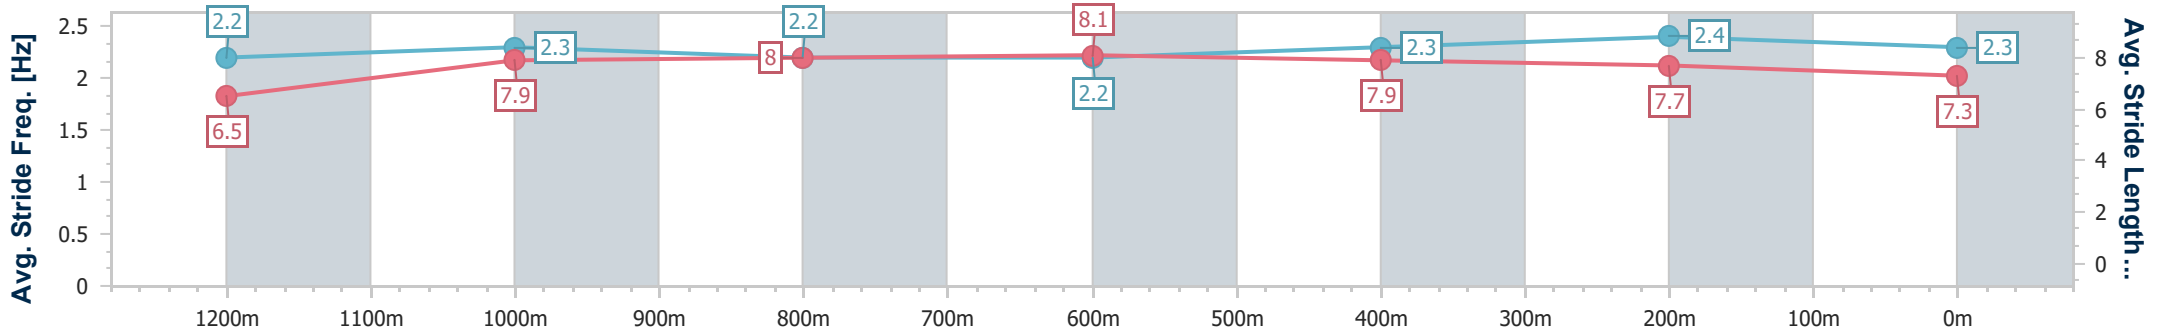

Eagle Farm QLD Professional

Race 5: Intro Recruitment Cup Class 5 Handicap - 1400m

05 November 2024 - 14:42

Track Rating: Good 3, Weather: Fine, Rail Position: +8m Entire

BRISBANE RACING CLUB

Section	Overall	1200m	1000m	800m	600m	400m	200m
Section Times	1:21.98 [3] (0:13.81)	1:08.17 [1] (0:11.13)	0:57.04 [3] (0:11.31)	0:45.73 [3] (0:11.36)	0:34.37 [2] (0:11.18)	0:23.19 [3] (0:11.03)	0:12.16 [2] (0:12.16)
Average Speed [km/h]	52.4	64.6	64.2	63.7	64.4	65.3	59.6
Top Speed [km/h]	65.9	66.7	64.5	64.3	67.2	67.5	62.0
Avg. Dist. to Rail [m]	5.7	1.2	1.2	1.1	0.8	2.2	0.4
Avg. Stride Freq. [Hz]	2.2	2.3	2.2	2.2	2.3	2.4	2.3
Avg. Stride Length [m]	6.5	7.9	8.0	8.1	7.9	7.7	7.3