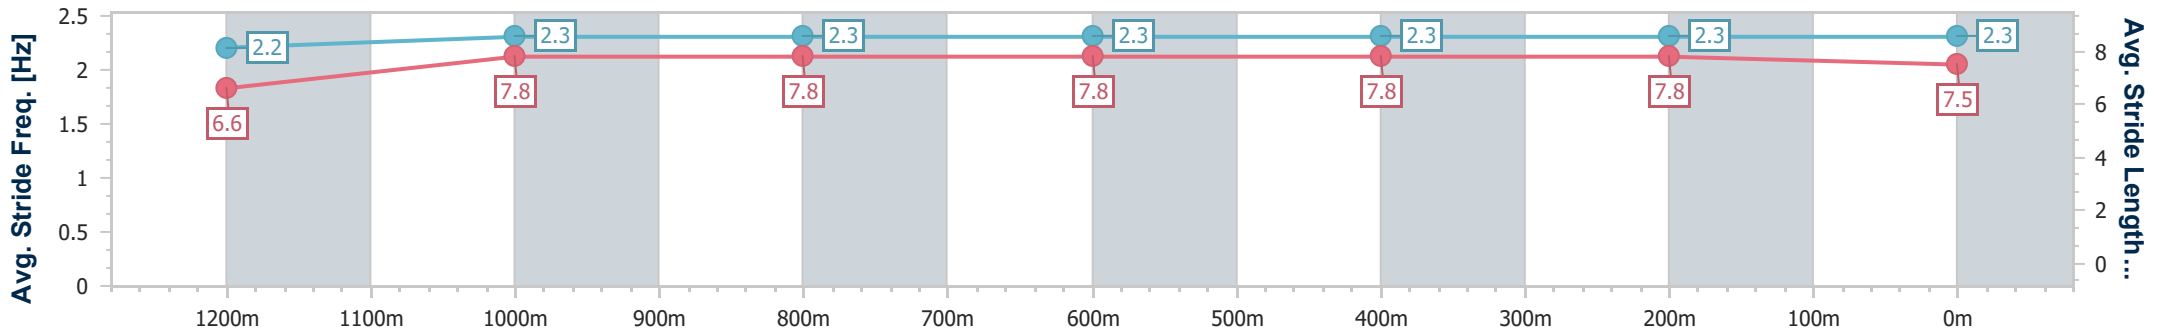

Eagle Farm QLD Professional

Race 5: Intro Recruitment Cup Class 5 Handicap - 1400m

05 November 2024 - 14:42

Track Rating: Good 3, Weather: Fine, Rail Position: +8m Entire

BRISBANE RACING CLUB

Section	Overall	1200m	1000m	800m	600m	400m	200m
Section Times	1:21.77 [2] (0:13.93)	1:07.84 [3] (0:11.25)	0:56.59 [5] (0:11.38)	0:45.21 [5] (0:11.46)	0:33.75 [5] (0:11.11)	0:22.64 [4] (0:10.95)	0:11.69 [4] (0:11.69)
Average Speed [km/h]	51.8	64.1	64.4	63.7	64.9	65.8	62.1
Top Speed [km/h]	65.5	65.6	64.7	64.7	67.2	66.9	64.0
Avg. Dist. to Rail [m]	2.9	2.0	3.2	3.2	0.7	2.3	1.5
Avg. Stride Freq. [Hz]	2.2	2.3	2.3	2.3	2.3	2.3	2.3
Avg. Stride Length [m]	6.6	7.8	7.8	7.8	7.8	7.8	7.5