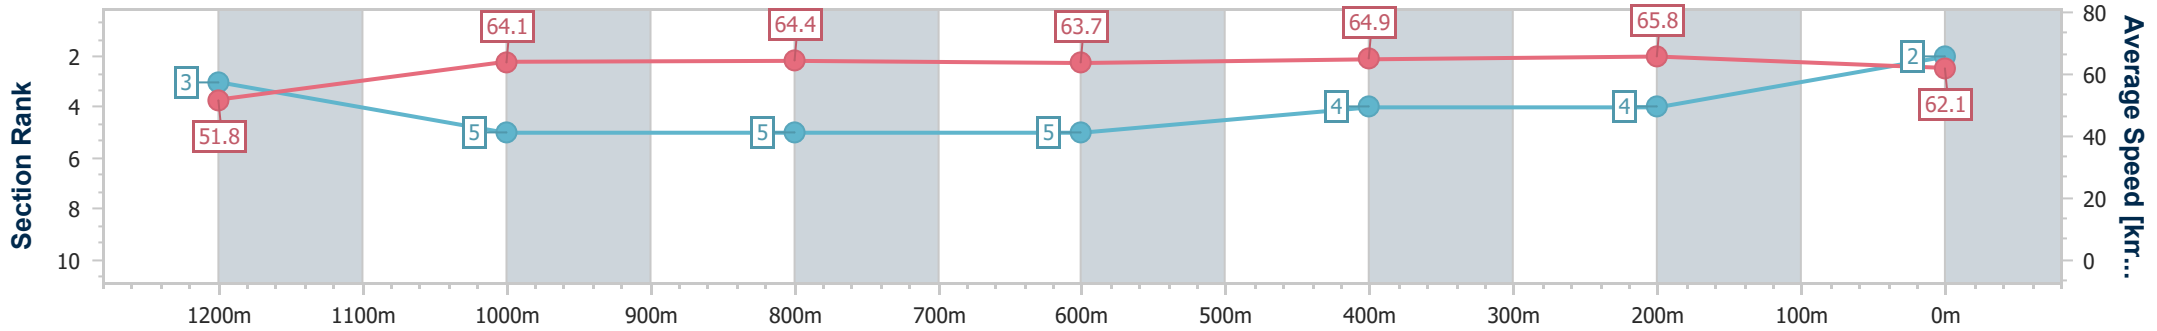

Eagle Farm QLD Professional

Race 5: Intro Recruitment Cup Class 5 Handicap - 1400m

05 November 2024 - 14:42

Track Rating: Good 3, Weather: Fine, Rail Position: +8m Entire

BRISBANE RACING CLUB

Section	Overall	1200m	1000m	800m	600m	400m	200m
Section Times	1:21.77 [2] (0:13.93)	1:07.84 [3] (0:11.25)	0:56.59 [5] (0:11.38)	0:45.21 [5] (0:11.46)	0:33.75 [5] (0:11.11)	0:22.64 [4] (0:10.95)	0:11.69 [4] (0:11.69)
Average Speed [km/h]	51.8	64.1	64.4	63.7	64.9	65.8	62.1
Top Speed [km/h]	65.5	65.6	64.7	64.7	67.2	66.9	64.0
Avg. Dist. to Rail [m]	2.9	2.0	3.2	3.2	0.7	2.3	1.5
Avg. Stride Freq. [Hz]	2.2	2.3	2.3	2.3	2.3	2.3	2.3
Avg. Stride Length [m]	6.6	7.8	7.8	7.8	7.8	7.8	7.5