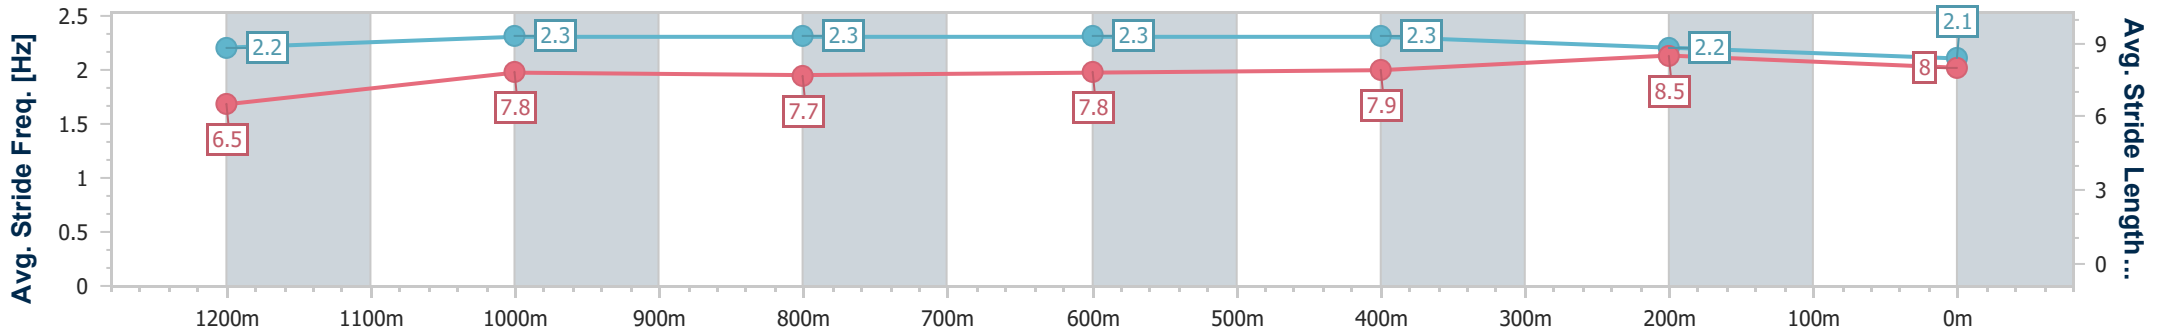

Eagle Farm QLD Professional

Race 5: Intro Recruitment Cup Class 5 Handicap - 1400m

05 November 2024 - 14:42

Track Rating: Good 3, Weather: Fine, Rail Position: +8m Entire

BRISBANE RACING CLUB

Section	Overall	1200m	1000m	800m	600m	400m	200m
Section Times	1:22.09 [4] (0:14.48)	1:07.61 [8] (0:11.19)	0:56.42 [8] (0:11.52)	0:44.90 [8] (0:11.25)	0:33.65 [8] (0:11.00)	0:22.65 [7] (0:10.96)	0:11.69 [5] (0:11.69)
Average Speed [km/h]	49.9	64.6	63.3	64.2	65.0	65.9	61.8
Top Speed [km/h]	65.1	65.5	64.4	65.3	66.2	66.4	65.4
Avg. Dist. to Rail [m]	4.4	3.6	2.9	1.1	1.4	1.3	2.4
Avg. Stride Freq. [Hz]	2.2	2.3	2.3	2.3	2.3	2.2	2.1
Avg. Stride Length [m]	6.5	7.8	7.7	7.8	7.9	8.5	8.0

- [] Ranking at each section and finish
- .-.- No data available at this section
- NA No data available

Horse/Jockey Name	Drop The Mic
Final Rank	5
Fastest Section Time (Section)	0:11.01 (400m)
Top Speed [km/h] (Section)	67.0 (400m)
Race State	Finished