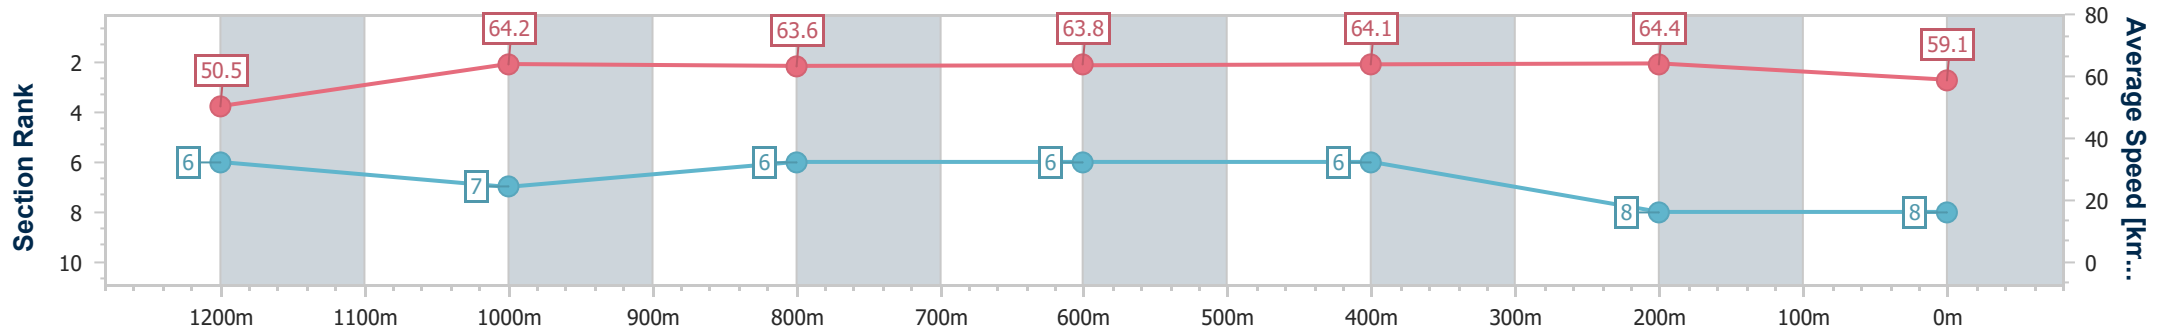

- [] Ranking at each section and finish
- .-.- No data available at this section
- NA No data available

Horse/Jockey Name	Goeldeeluck
Final Rank	8
Fastest Section Time (Section)	0:11.17 (600m)
Top Speed [km/h] (Section)	65.9 (400m)
Race State	Finished

Eagle Farm QLD Professional

Race 5: Intro Recruitment Cup Class 5 Handicap - 1400m

05 November 2024 - 14:42

Track Rating: Good 3, Weather: Fine, Rail Position: +8m Entire

BRISBANE RACING CLUB

Section	Overall	1200m	1000m	800m	600m	400m	200m
Section Times	1:22.83 [8] (0:14.29)	1:08.54 [6] (0:11.21)	0:57.33 [7] (0:11.35)	0:45.98 [6] (0:11.33)	0:34.65 [6] (0:11.17)	0:23.48 [6] (0:11.21)	0:12.27 [8] (0:12.27)
Average Speed [km/h]	50.5	64.2	63.6	63.8	64.1	64.4	59.1
Top Speed [km/h]	64.2	65.4	64.6	64.9	65.2	65.9	61.4
Avg. Dist. to Rail [m]	1.4	0.8	0.4	0.5	0.6	0.8	1.3
Avg. Stride Freq. [Hz]	2.2	2.2	2.2	2.2	2.3	2.3	2.2
Avg. Stride Length [m]	6.5	8.0	8.0	8.1	7.8	7.8	7.5

- [] Ranking at each section and finish
- .-.- No data available at this section
- NA No data available