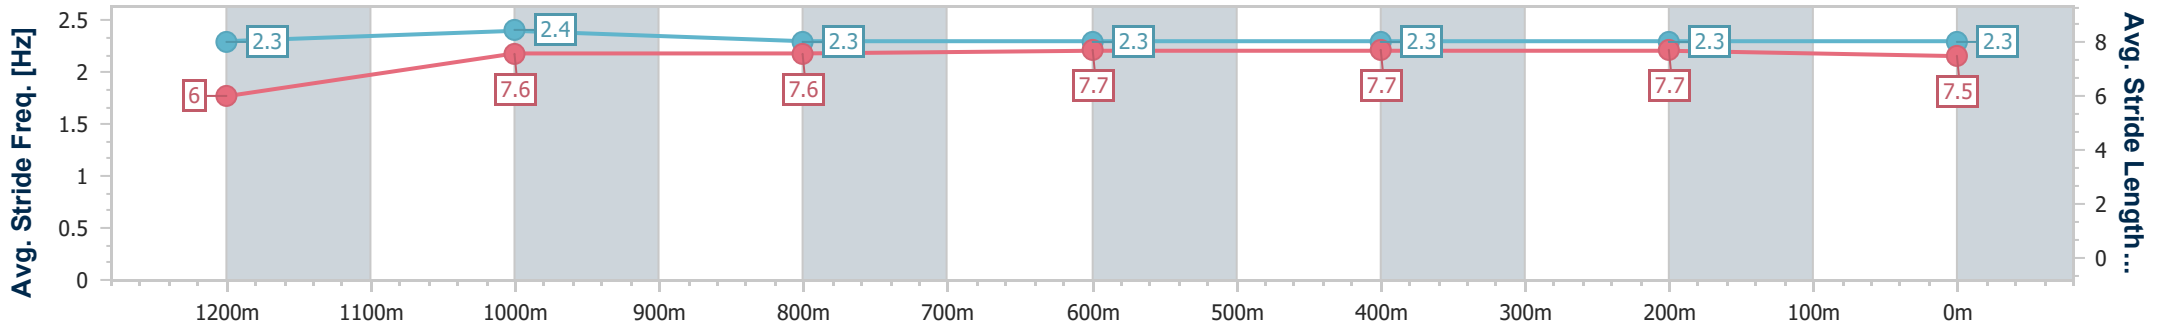

- [] Ranking at each section and finish
- .-.- No data available at this section
- NA No data available

Horse/Jockey Name	Drop The Mic
Final Rank	5
Fastest Section Time (Section)	0:11.01 (400m)
Top Speed [km/h] (Section)	67.0 (400m)
Race State	Finished

Eagle Farm QLD Professional

Race 5: Intro Recruitment Cup Class 5 Handicap - 1400m

05 November 2024 - 14:42

Track Rating: Good 3, Weather: Fine, Rail Position: +8m Entire

BRISBANE RACING CLUB

Section	Overall	1200m	1000m	800m	600m	400m	200m
Section Times	1:22.26 [5] (0:14.32)	1:07.94 [7] (0:11.17)	0:56.77 [6] (0:11.43)	0:45.34 [7] (0:11.40)	0:33.94 [7] (0:11.14)	0:22.80 [8] (0:11.01)	0:11.79 [6]
Average Speed [km/h]	50.6	64.5	64.0	64.1	64.6	65.4	61.4
Top Speed [km/h]	63.6	66.1	65.0	65.4	66.0	67.0	63.2
Avg. Dist. to Rail [m]	3.6	3.4	2.8	3.0	0.6	0.5	0.3
Avg. Stride Freq. [Hz]	2.3	2.4	2.3	2.3	2.3	2.3	2.3
Avg. Stride Length [m]	6.0	7.6	7.6	7.7	7.7	7.7	7.5

- [] Ranking at each section and finish
- .-.- No data available at this section
- NA No data available

Horse/Jockey Name	Stripped Back
Final Rank	5
Fastest Section Time (Section)	0:10.71 (1200m)
Top Speed [km/h] (Section)	70.0 (1200m)
Race State	Finished