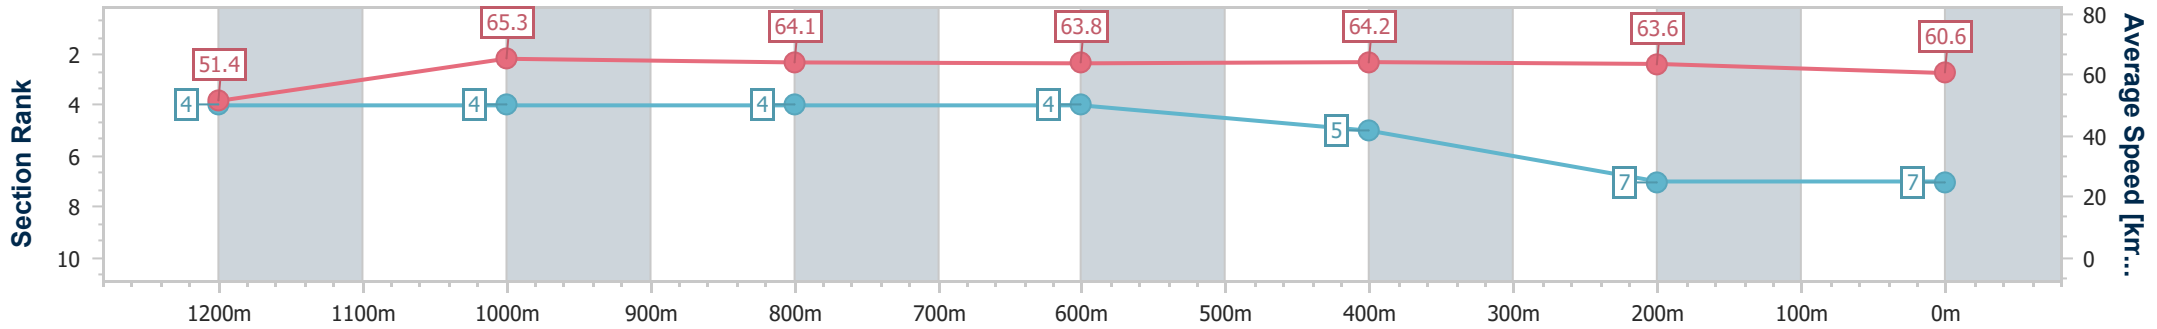

Eagle Farm QLD Professional

Race 5: Intro Recruitment Cup Class 5 Handicap - 1400m

05 November 2024 - 14:42

Track Rating: Good 3, Weather: Fine, Rail Position: +8m Entire

BRISBANE RACING CLUB

Section	Overall	1200m	1000m	800m	600m	400m	200m
Section Times	1:22.47 [7] (0:14.06)	1:08.41 [4] (0:11.03)	0:57.38 [4] (0:11.40)	0:45.98 [4] (0:11.41)	0:34.57 [4] (0:11.29)	0:23.28 [5] (0:11.33)	0:11.95 [7] (0:11.95)
Average Speed [km/h]	51.4	65.3	64.1	63.8	64.2	63.6	60.6
Top Speed [km/h]	64.1	67.7	64.5	64.6	64.7	63.9	62.2
Avg. Dist. to Rail [m]	4.5	2.9	3.3	2.5	1.0	3.1	2.4
Avg. Stride Freq. [Hz]	2.3	2.3	2.2	2.2	2.2	2.3	2.2
Avg. Stride Length [m]	6.4	8.0	8.0	8.0	7.9	7.8	7.7

- [] Ranking at each section and finish
- .-.- No data available at this section
- NA No data available

Horse/Jockey Name	Goeldeeluck
Final Rank	8
Fastest Section Time (Section)	0:11.17 (600m)
Top Speed [km/h] (Section)	65.9 (400m)
Race State	Finished