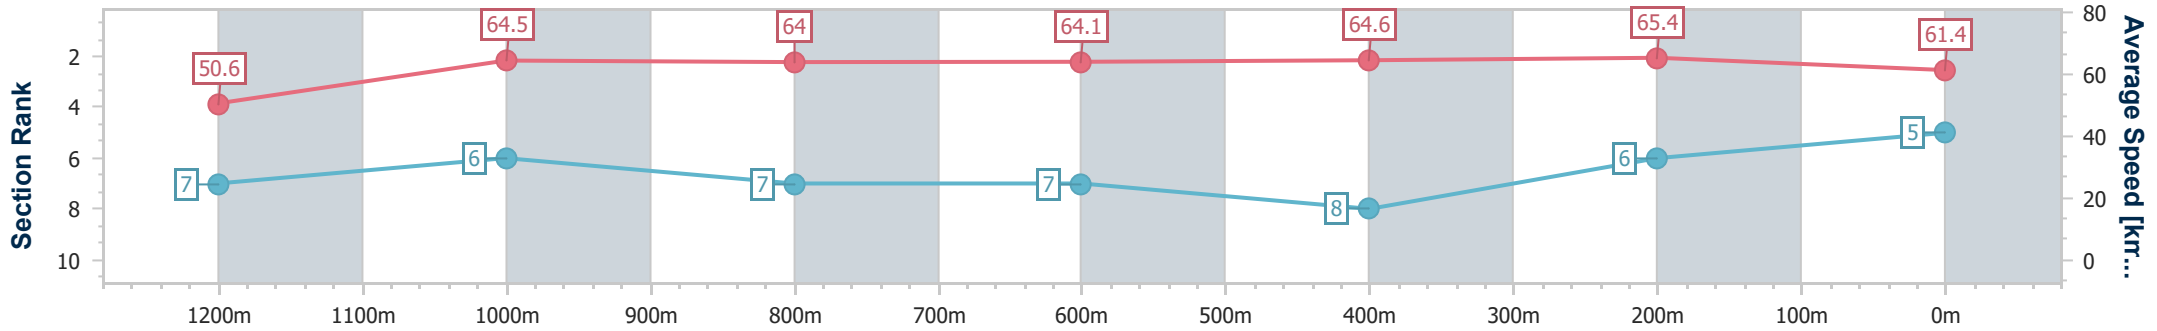

- [] Ranking at each section and finish
- .-.- No data available at this section
- NA No data available

Horse/Jockey Name	Drop The Mic
Final Rank	5
Fastest Section Time (Section)	0:11.01 (400m)
Top Speed [km/h] (Section)	67.0 (400m)
Race State	Finished

Eagle Farm QLD Professional

Race 5: Intro Recruitment Cup Class 5 Handicap - 1400m

05 November 2024 - 14:42

Track Rating: Good 3, Weather: Fine, Rail Position: +8m Entire

BRISBANE RACING CLUB

Section	Overall	1200m	1000m	800m	600m	400m	200m
Section Times	1:22.26 [5] (0:14.32)	1:07.94 [7] (0:11.17)	0:56.77 [6] (0:11.43)	0:45.34 [7] (0:11.40)	0:33.94 [7] (0:11.14)	0:22.80 [8] (0:11.01)	0:11.79 [6]
Average Speed [km/h]	50.6	64.5	64.0	64.1	64.6	65.4	61.4
Top Speed [km/h]	63.6	66.1	65.0	65.4	66.0	67.0	63.2
Avg. Dist. to Rail [m]	3.6	3.4	2.8	3.0	0.6	0.5	0.3
Avg. Stride Freq. [Hz]	2.3	2.4	2.3	2.3	2.3	2.3	2.3
Avg. Stride Length [m]	6.0	7.6	7.6	7.7	7.7	7.7	7.5

- [] Ranking at each section and finish
- .-.- No data available at this section
- NA No data available

Horse/Jockey Name	Stripped Back
Final Rank	5
Fastest Section Time (Section)	0:10.71 (1200m)
Top Speed [km/h] (Section)	70.0 (1200m)
Race State	Finished