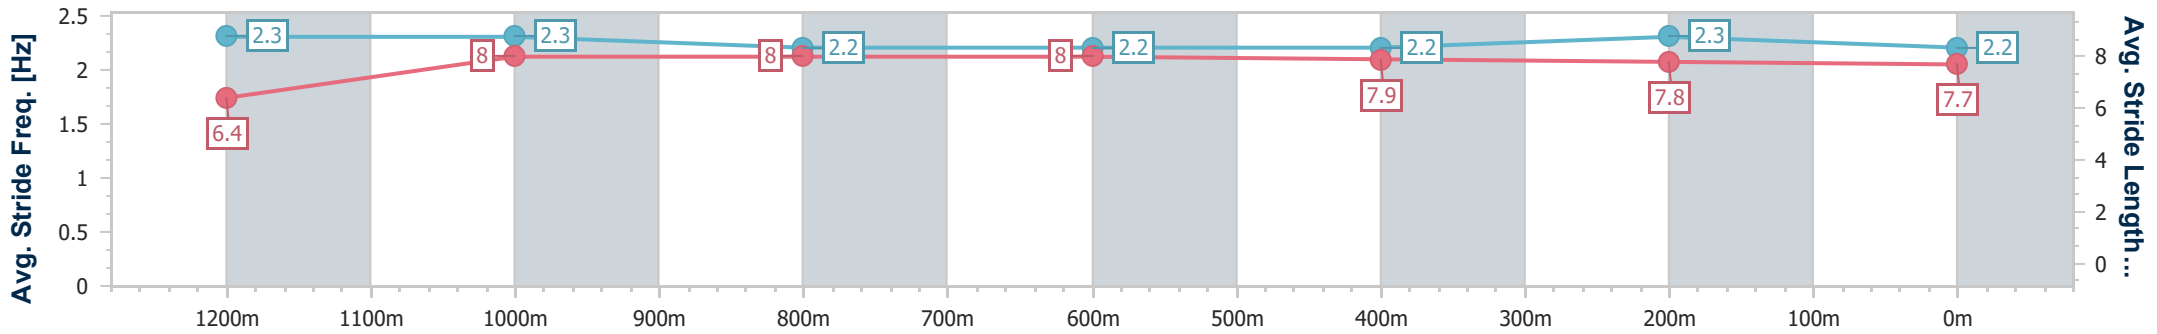

Eagle Farm QLD Professional

Race 5: Intro Recruitment Cup Class 5 Handicap - 1400m

05 November 2024 - 14:42

Track Rating: Good 3, Weather: Fine, Rail Position: +8m Entire

BRISBANE RACING CLUB

Section	Overall	1200m	1000m	800m	600m	400m	200m
Section Times	1:22.47 [7] (0:14.06)	1:08.41 [4] (0:11.03)	0:57.38 [4] (0:11.40)	0:45.98 [4] (0:11.41)	0:34.57 [4] (0:11.29)	0:23.28 [5] (0:11.33)	0:11.95 [7] (0:11.95)
Average Speed [km/h]	51.4	65.3	64.1	63.8	64.2	63.6	60.6
Top Speed [km/h]	64.1	67.7	64.5	64.6	64.7	63.9	62.2
Avg. Dist. to Rail [m]	4.5	2.9	3.3	2.5	1.0	3.1	2.4
Avg. Stride Freq. [Hz]	2.3	2.3	2.2	2.2	2.2	2.3	2.2
Avg. Stride Length [m]	6.4	8.0	8.0	8.0	7.9	7.8	7.7

- [] Ranking at each section and finish
- .-.- No data available at this section
- NA No data available

Horse/Jockey Name	Goeldeeluck
Final Rank	8
Fastest Section Time (Section)	0:11.17 (600m)
Top Speed [km/h] (Section)	65.9 (400m)
Race State	Finished