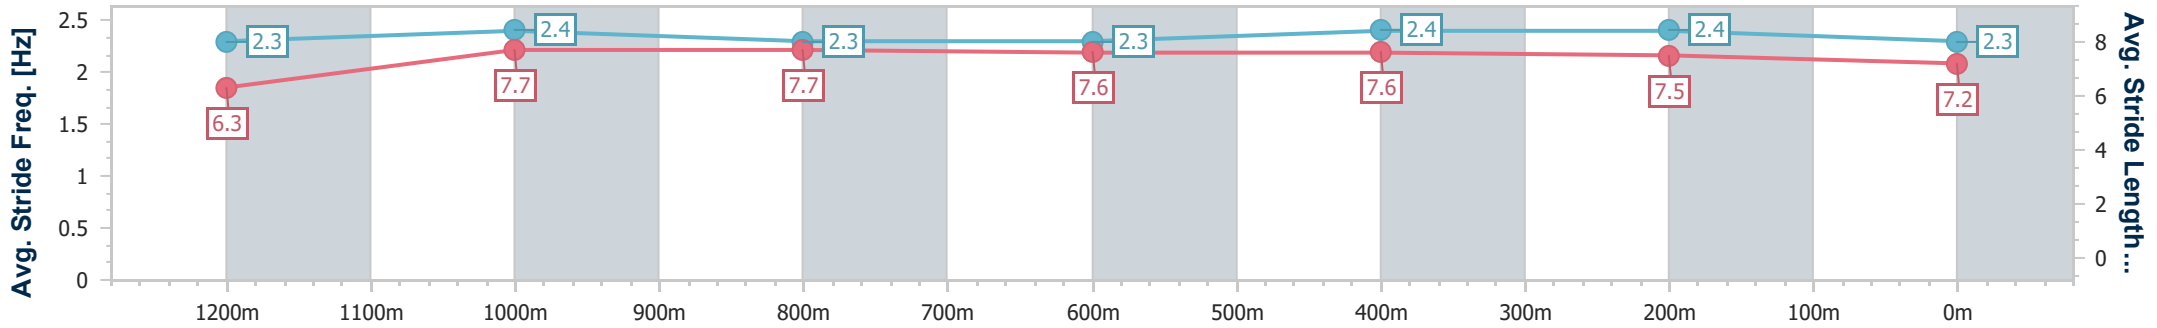

- [] Ranking at each section and finish
- .-.- No data available at this section
- NA No data available

Horse/Jockey Name	Stripped Back
Final Rank	5
Fastest Section Time (Section)	0:10.71 (1200m)
Top Speed [km/h] (Section)	70.0 (1200m)
Race State	Finished

Eagle Farm QLD Professional

Race 5: Intro Recruitment Cup Class 5 Handicap - 1400m

05 November 2024 - 14:42

Track Rating: Good 3, Weather: Fine, Rail Position: +8m Entire

BRISBANE RACING CLUB

Section	Overall	1200m	1000m	800m	600m	400m	200m
Section Times	1:22.26 [5] (0:14.13)	1:08.13 [5] (0:10.71)	0:57.42 [2] (0:11.33)	0:46.09 [1] (0:11.47)	0:34.62 [3] (0:11.10)	0:23.52 [2] (0:11.22)	0:12.30 [3]
Average Speed [km/h]	51.1	67.4	64.5	63.4	64.7	64.4	58.9
Top Speed [km/h]	65.8	70.0	65.2	64.4	65.5	65.6	61.4
Avg. Dist. to Rail [m]	5.8	3.7	3.0	2.6	0.8	0.4	0.4
Avg. Stride Freq. [Hz]	2.3	2.4	2.3	2.3	2.4	2.4	2.3
Avg. Stride Length [m]	6.3	7.7	7.7	7.6	7.6	7.5	7.2