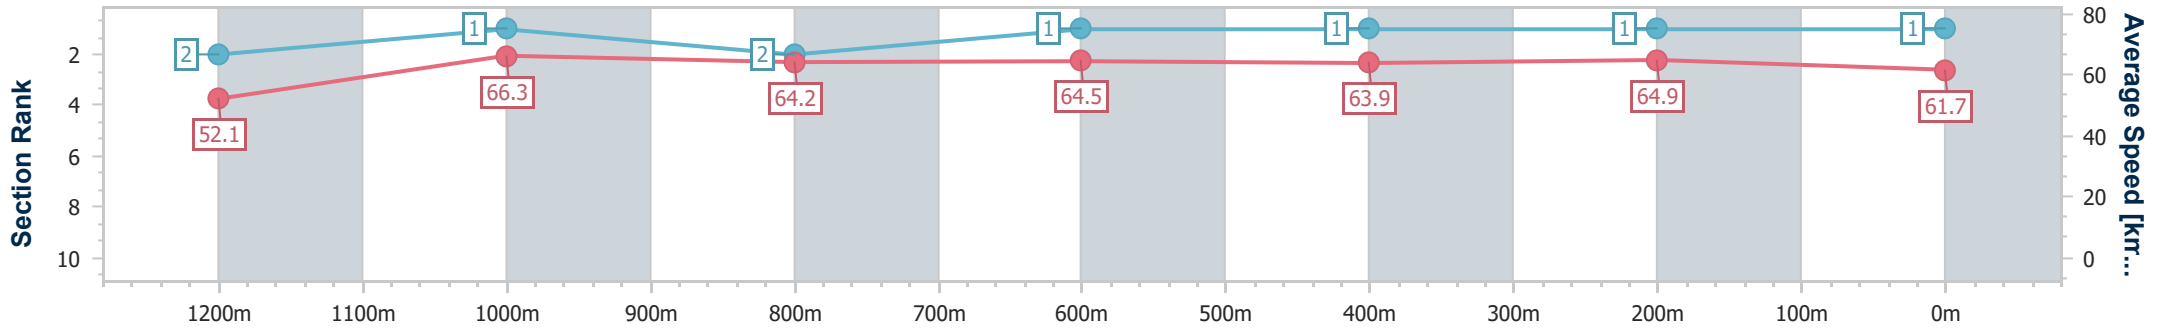

Eagle Farm QLD Professional

Race 5: Intro Recruitment Cup Class 5 Handicap - 1400m

05 November 2024 - 14:42

Track Rating: Good 3, Weather: Fine, Rail Position: +8m Entire

BRISBANE RACING CLUB

Section	Overall	1200m	1000m	800m	600m	400m	200m
Section Times	1:21.50 [1] (0:13.85)	1:07.65 [2] (0:10.92)	0:56.73 [1] (0:11.42)	0:45.31 [2] (0:11.27)	0:34.04 [1] (0:11.23)	0:22.81 [1] (0:11.10)	0:11.71 [1] (0:11.71)
Average Speed [km/h]	52.1	66.3	64.2	64.5	63.9	64.9	61.7
Top Speed [km/h]	67.3	67.6	64.9	64.8	65.7	66.8	64.0
Avg. Dist. to Rail [m]	7.2	4.5	4.0	1.8	0.7	0.4	1.9
Avg. Stride Freq. [Hz]	2.3	2.4	2.3	2.3	2.3	2.4	2.3
Avg. Stride Length [m]	6.4	7.8	7.7	7.9	7.6	7.5	7.3