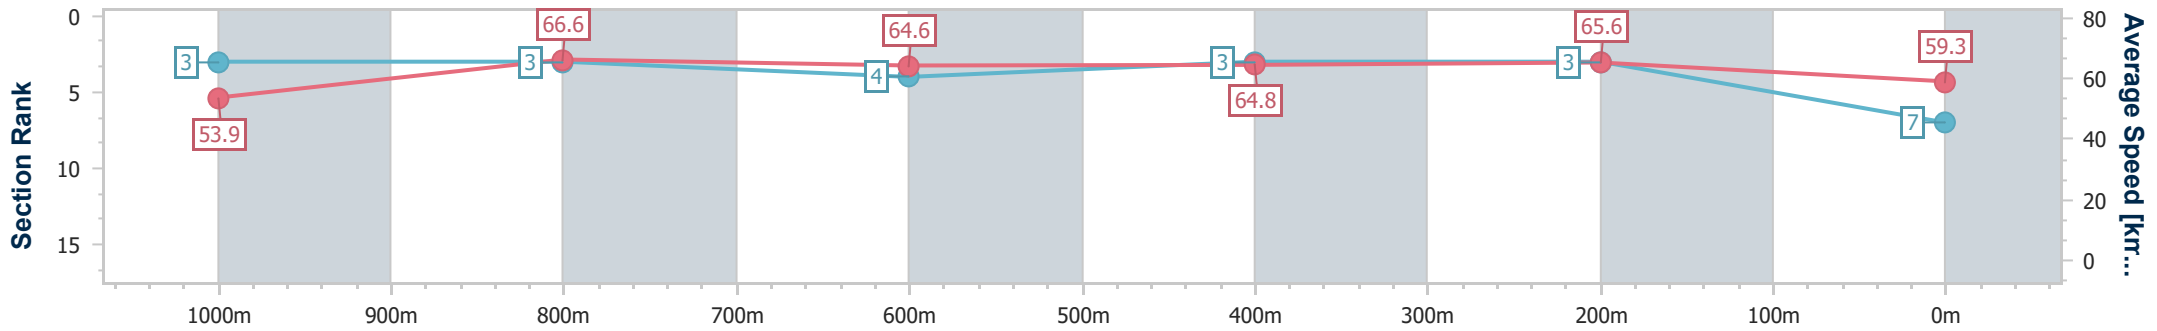

- [] Ranking at each section and finish
- .-.- No data available at this section
- NA No data available

Horse/Jockey Name	Able Seaman
Final Rank	7
Fastest Section Time (Section)	0:10.98 (1000m)
Top Speed [km/h] (Section)	69.0 (Overall)
Race State	Finished

Eagle Farm QLD Professional

Race 7: MORETON HIRE Class 1 Handicap - 1200m

05 November 2024 - 16:06

Track Rating: Good 3, Weather: Fine, Rail Position: +8m Entire

BRISBANE RACING CLUB

Section	Overall	1000m	800m	600m	400m	200m
Section Times	1:09.93 [7] (0:13.41)	0:56.52 [3] (0:10.98)	0:45.54 [3] (0:11.22)	0:34.32 [4] (0:11.19)	0:23.13 [3] (0:10.98)	0:12.15 [3] (0:12.15)
Average Speed [km/h]	53.9	66.6	64.6	64.8	65.6	59.3
Top Speed [km/h]	69.0	67.7	66.9	66.1	67.5	62.6
Avg. Dist. to Rail [m]	5.6	2.9	2.2	1.3	2.1	2.7
Avg. Stride Freq. [Hz]	2.4	2.4	2.3	2.3	2.4	2.2
Avg. Stride Length [m]	6.4	7.7	7.8	7.8	7.7	7.3