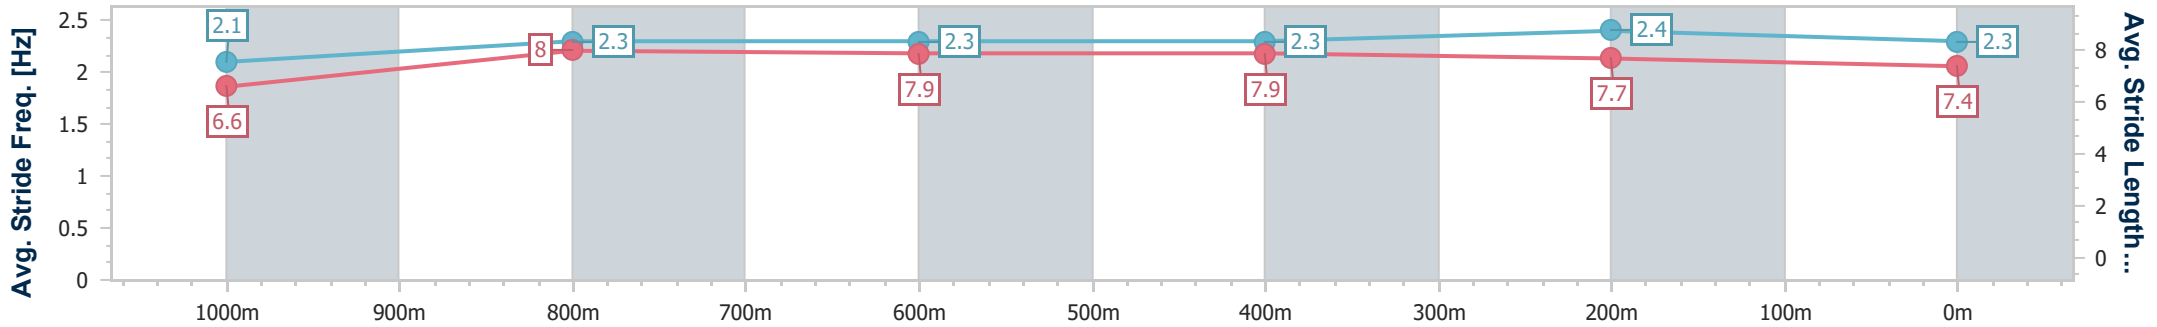

Eagle Farm QLD Professional

Race 7: MORETON HIRE Class 1 Handicap - 1200m

05 November 2024 - 16:06

Track Rating: Good 3, Weather: Fine, Rail Position: +8m Entire

BRISBANE RACING CLUB

Section	Overall	1000m	800m	600m	400m	200m
Section Times	1:09.80 [4] (0:14.10)	0:55.70 [8] (0:10.65)	0:45.05 [8] (0:11.04)	0:34.01 [6] (0:11.16)	0:22.85 [6] (0:11.12)	0:11.73 [7] (0:11.73)
Average Speed [km/h]	51.2	68.0	65.4	64.3	64.9	61.3
Top Speed [km/h]	69.0	69.2	67.7	64.8	65.8	64.2
Avg. Dist. to Rail [m]	1.2	1.1	0.3	0.4	1.2	2.0
Avg. Stride Freq. [Hz]	2.1	2.3	2.3	2.3	2.4	2.3
Avg. Stride Length [m]	6.6	8.0	7.9	7.9	7.7	7.4