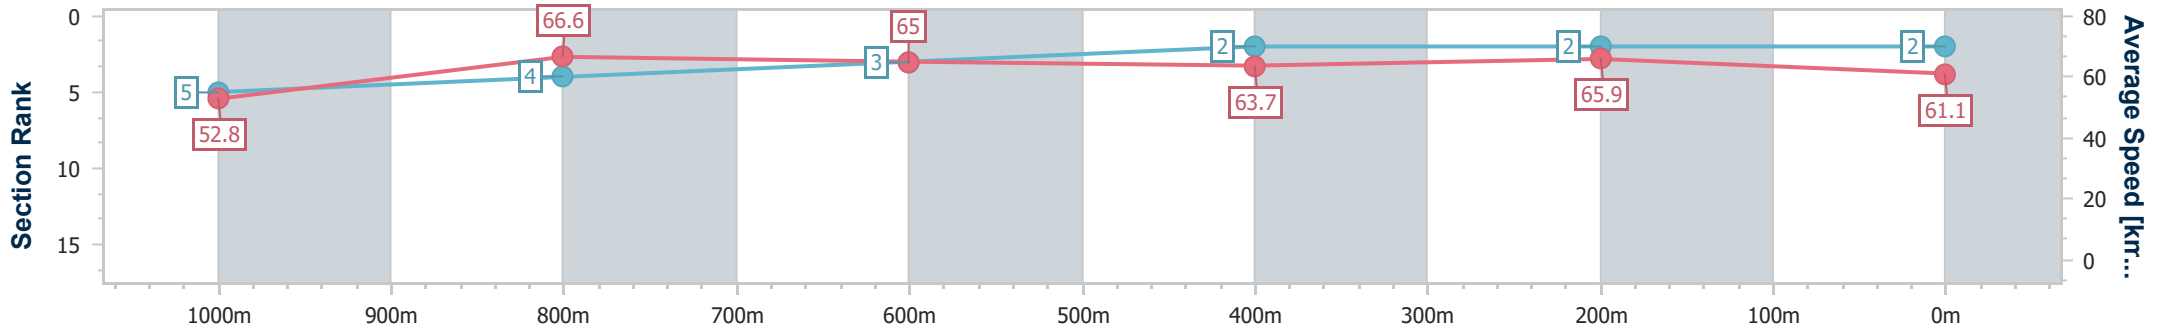

Eagle Farm QLD Professional

Race 7: MORETON HIRE Class 1 Handicap - 1200m

05 November 2024 - 16:06

Track Rating: Good 3, Weather: Fine, Rail Position: +8m Entire

BRISBANE RACING CLUB

Section	Overall	1000m	800m	600m	400m	200m
Section Times	1:09.49 [2] (0:13.70)	0:55.79 [5] (0:10.80)	0:44.99 [4] (0:11.03)	0:33.96 [3] (0:11.23)	0:22.73 [2] (0:10.93)	0:11.80 [2] (0:11.80)
Average Speed [km/h]	52.8	66.6	65.0	63.7	65.9	61.1
Top Speed [km/h]	67.2	67.8	66.1	65.9	67.6	64.1
Avg. Dist. to Rail [m]	1.5	0.6	0.5	1.2	0.2	1.8
Avg. Stride Freq. [Hz]	2.3	2.4	2.3	2.3	2.3	2.2
Avg. Stride Length [m]	6.3	7.7	7.8	7.8	7.8	7.6