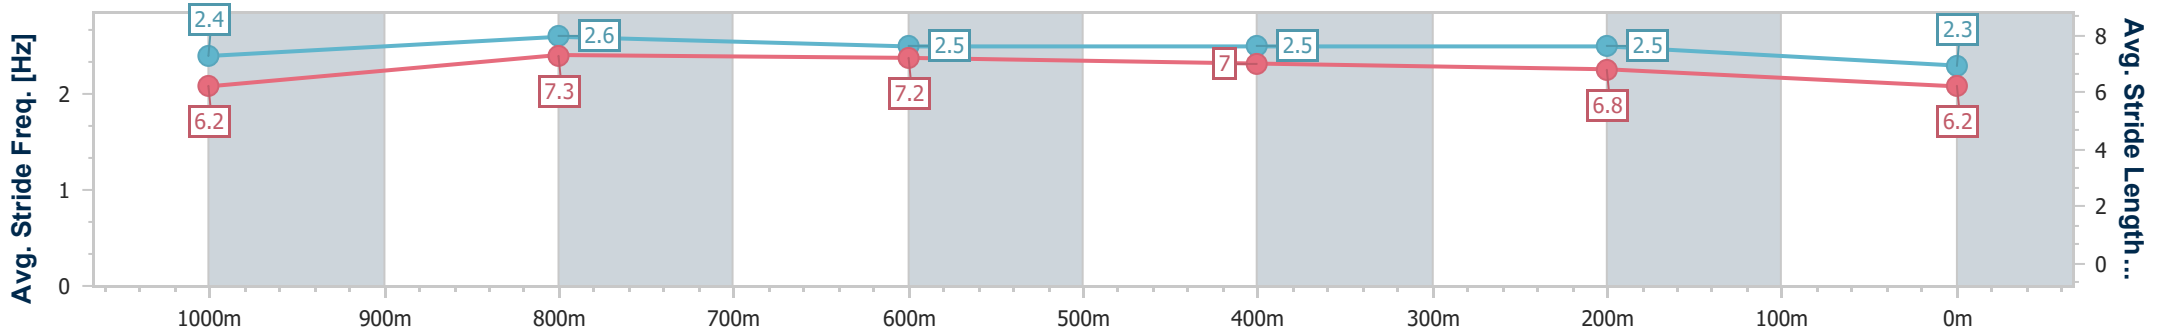

Eagle Farm QLD Professional

Race 7: MORETON HIRE Class 1 Handicap - 1200m

05 November 2024 - 16:06

Track Rating: Good 3, Weather: Fine, Rail Position: +8m Entire

BRISBANE RACING CLUB

Section	Overall	1000m	800m	600m	400m	200m
Section Times	1:12.41 [10] (0:13.40)	0:59.01 [2] (0:10.85)	0:48.16 [2] (0:11.14)	0:37.02 [2] (0:11.46)	0:25.56 [4] (0:11.81)	0:13.75 [10] (0:13.75)
Average Speed [km/h]	54.0	67.6	64.6	62.7	60.9	52.4
Top Speed [km/h]	69.5	69.5	66.4	63.6	62.3	57.2
Avg. Dist. to Rail [m]	7.3	3.7	0.6	0.5	1.9	1.4
Avg. Stride Freq. [Hz]	2.4	2.6	2.5	2.5	2.5	2.3
Avg. Stride Length [m]	6.2	7.3	7.2	7.0	6.8	6.2

- [] Ranking at each section and finish
- .-.- No data available at this section
- NA No data available