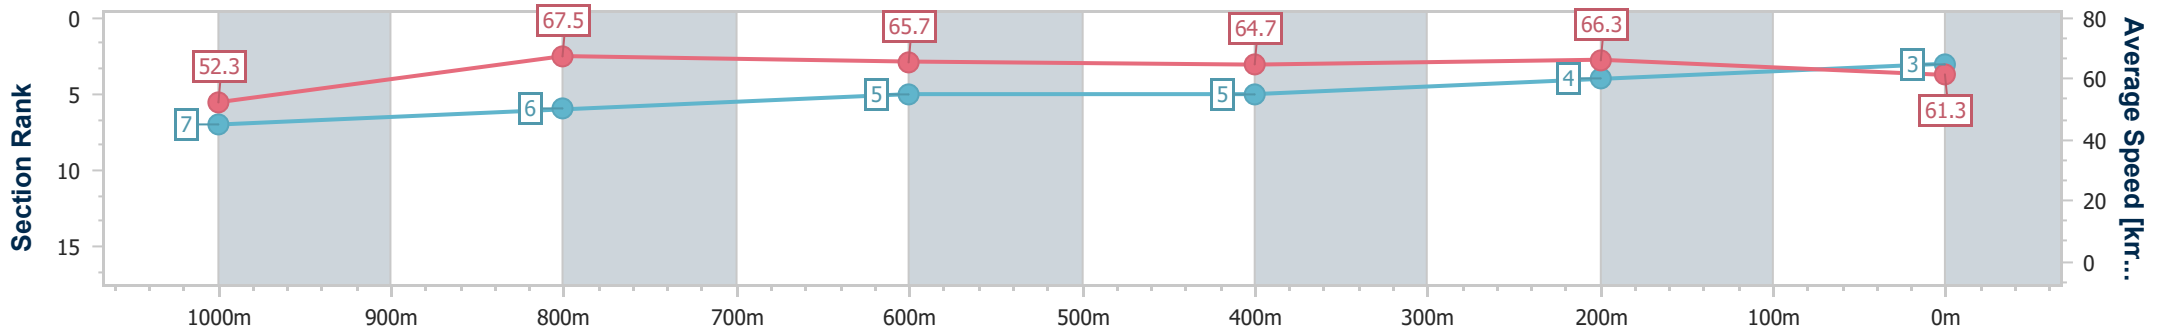

Eagle Farm QLD Professional

Race 7: MORETON HIRE Class 1 Handicap - 1200m

05 November 2024 - 16:06

Track Rating: Good 3, Weather: Fine, Rail Position: +8m Entire

BRISBANE RACING CLUB

Section	Overall	1000m	800m	600m	400m	200m
Section Times	1:09.54 [3] (0:13.86)	0:55.68 [7] (0:10.81)	0:44.87 [6] (0:11.02)	0:33.85 [5] (0:11.26)	0:22.59 [5] (0:10.83)	0:11.76 [4] (0:11.76)
Average Speed [km/h]	52.3	67.5	65.7	64.7	66.3	61.3
Top Speed [km/h]	66.7	68.2	67.2	66.9	67.7	64.6
Avg. Dist. to Rail [m]	3.1	3.1	2.3	1.4	2.9	4.3
Avg. Stride Freq. [Hz]	2.2	2.3	2.3	2.3	2.4	2.3
Avg. Stride Length [m]	6.5	8.1	8.1	7.9	7.7	7.5