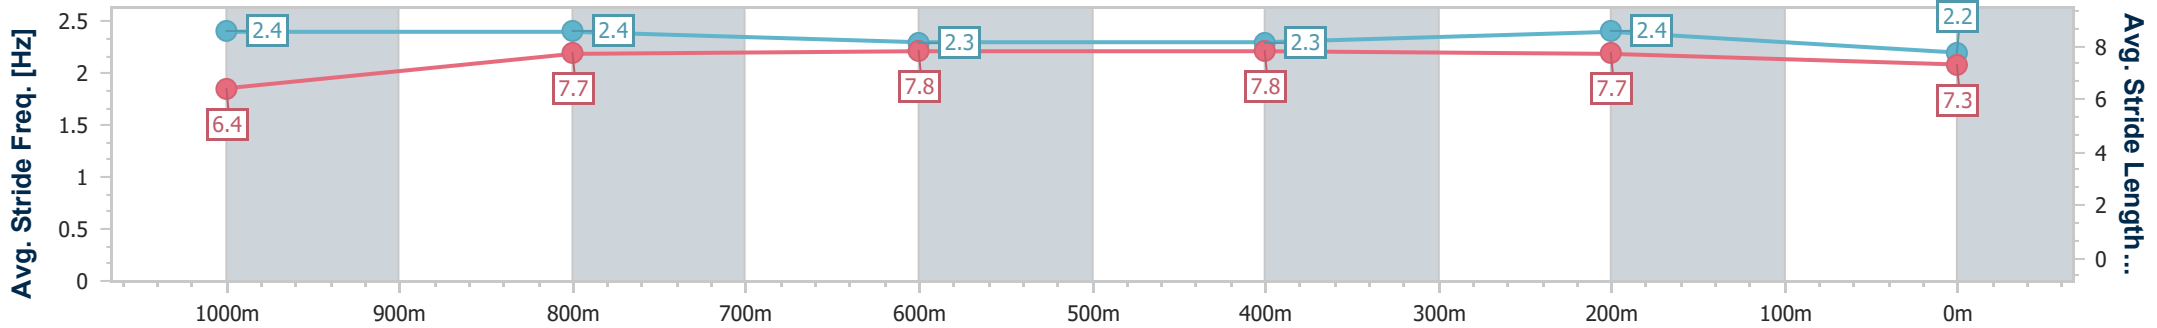

- [] Ranking at each section and finish
- .-.- No data available at this section
- NA No data available

Horse/Jockey Name	Able Seaman
Final Rank	7
Fastest Section Time (Section)	0:10.98 (1000m)
Top Speed [km/h] (Section)	69.0 (Overall)
Race State	Finished

Eagle Farm QLD Professional

Race 7: MORETON HIRE Class 1 Handicap - 1200m

05 November 2024 - 16:06

Track Rating: Good 3, Weather: Fine, Rail Position: +8m Entire

BRISBANE RACING CLUB

Section	Overall	1000m	800m	600m	400m	200m
Section Times	1:09.93 [7] (0:13.41)	0:56.52 [3] (0:10.98)	0:45.54 [3] (0:11.22)	0:34.32 [4] (0:11.19)	0:23.13 [3] (0:10.98)	0:12.15 [3] (0:12.15)
Average Speed [km/h]	53.9	66.6	64.6	64.8	65.6	59.3
Top Speed [km/h]	69.0	67.7	66.9	66.1	67.5	62.6
Avg. Dist. to Rail [m]	5.6	2.9	2.2	1.3	2.1	2.7
Avg. Stride Freq. [Hz]	2.4	2.4	2.3	2.3	2.4	2.2
Avg. Stride Length [m]	6.4	7.7	7.8	7.8	7.7	7.3

- [] Ranking at each section and finish
- .-.- No data available at this section
- NA No data available

Horse/Jockey Name	Cressbrook
Final Rank	8
Fastest Section Time (Section)	0:10.90 (1000m)
Top Speed [km/h] (Section)	67.9 (1000m)
Race State	Finished