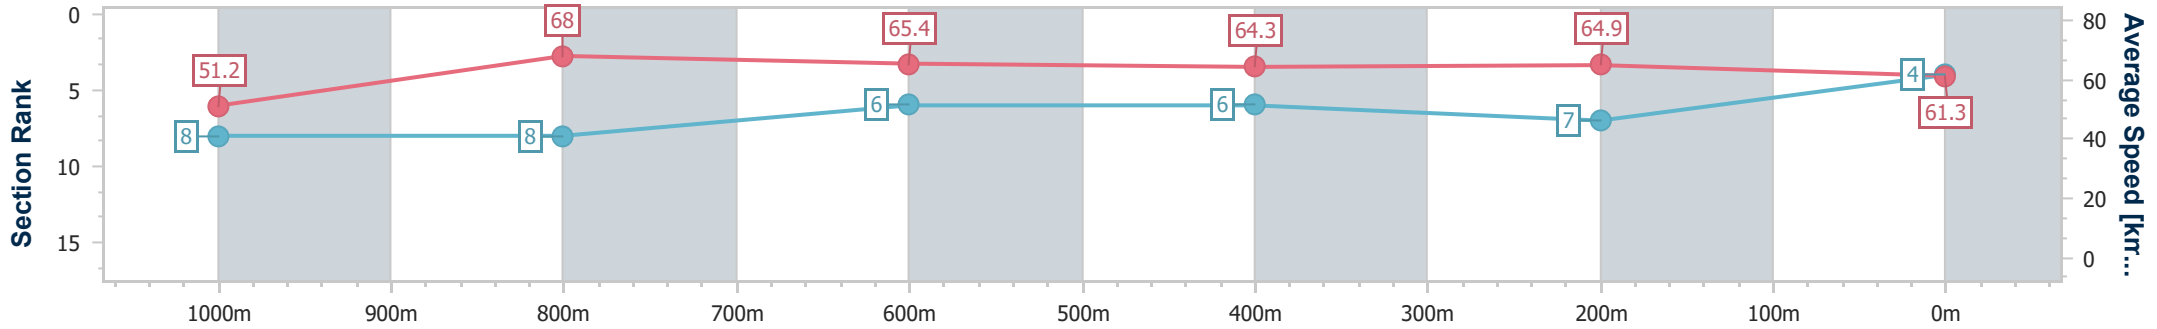

Eagle Farm QLD Professional

Race 7: MORETON HIRE Class 1 Handicap - 1200m

05 November 2024 - 16:06

Track Rating: Good 3, Weather: Fine, Rail Position: +8m Entire

BRISBANE RACING CLUB

Section	Overall	1000m	800m	600m	400m	200m
Section Times	1:09.80 [4] (0:14.10)	0:55.70 [8] (0:10.65)	0:45.05 [8] (0:11.04)	0:34.01 [6] (0:11.16)	0:22.85 [6] (0:11.12)	0:11.73 [7] (0:11.73)
Average Speed [km/h]	51.2	68.0	65.4	64.3	64.9	61.3
Top Speed [km/h]	69.0	69.2	67.7	64.8	65.8	64.2
Avg. Dist. to Rail [m]	1.2	1.1	0.3	0.4	1.2	2.0
Avg. Stride Freq. [Hz]	2.1	2.3	2.3	2.3	2.4	2.3
Avg. Stride Length [m]	6.6	8.0	7.9	7.9	7.7	7.4