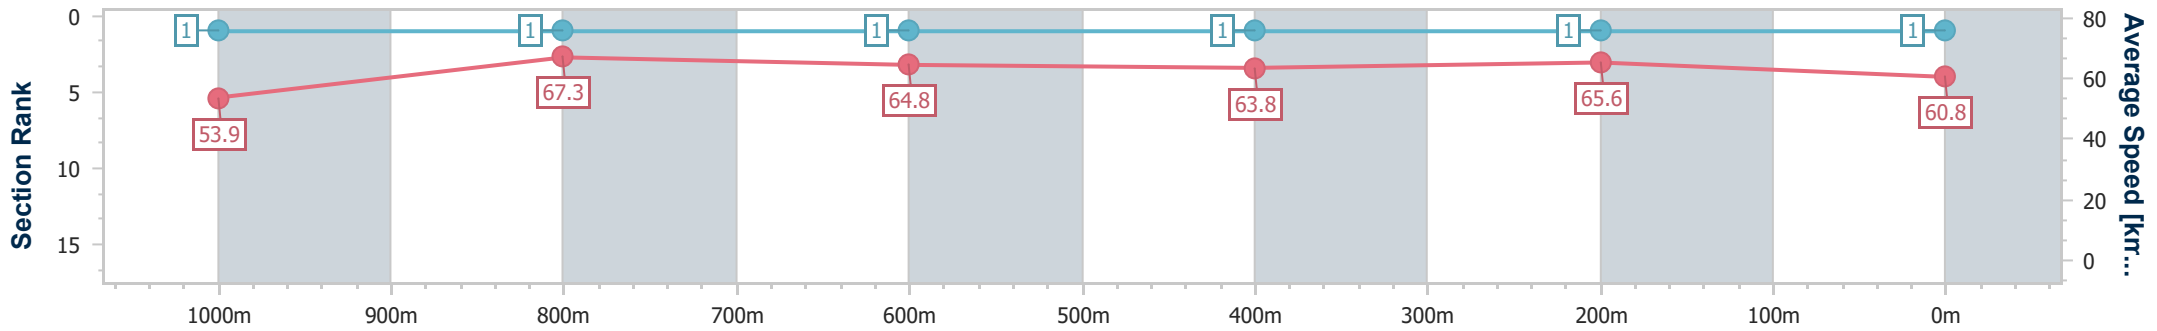

05 November 2024 - 16:06

Track Rating: Good 3, Weather: Fine, Rail Position: +8m Entire

BRISBANE RACING CLUB

Section	Overall	1000m	800m	600m	400m	200m
Section Times	1:09.34 [1] (0:13.35)	0:55.99 [1] (0:10.78)	0:45.21 [1] (0:11.13)	0:34.08 [1] (0:11.27)	0:22.81 [1] (0:10.93)	0:11.88 [1] (0:11.88)
Average Speed [km/h]	53.9	67.3	64.8	63.8	65.6	60.8
Top Speed [km/h]	68.7	67.9	66.7	65.3	67.1	64.1
Avg. Dist. to Rail [m]	2.7	1.2	1.2	1.0	0.4	1.3
Avg. Stride Freq. [Hz]	2.3	2.3	2.3	2.3	2.4	2.3
Avg. Stride Length [m]	6.6	8.0	7.9	7.8	7.6	7.4