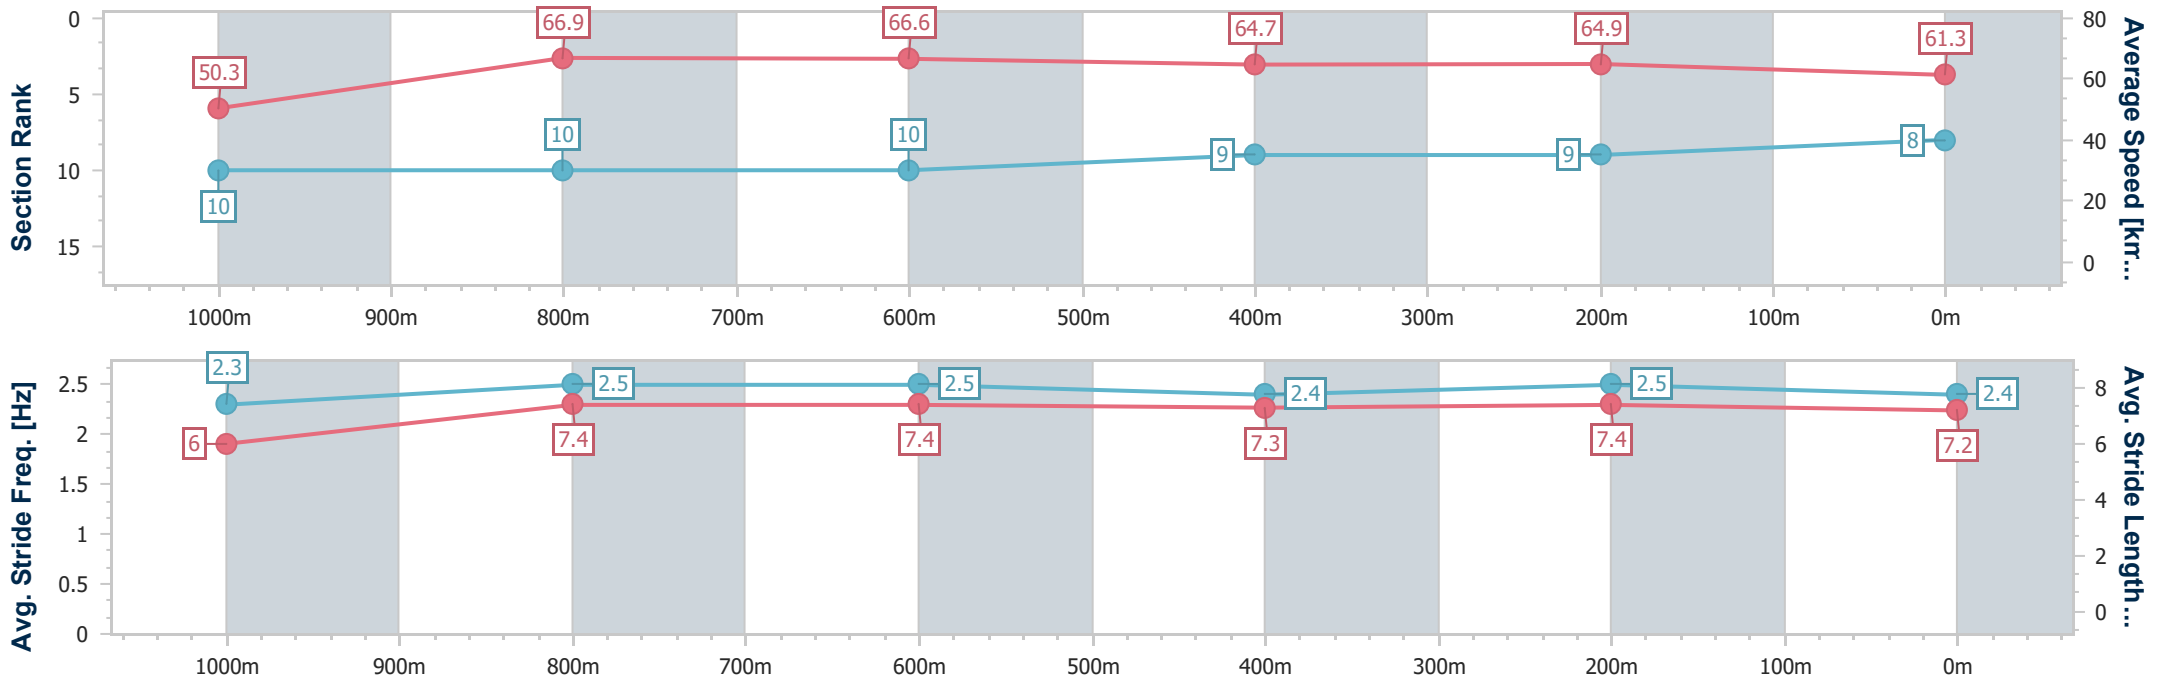

Eagle Farm QLD Professional

Race 7: MORETON HIRE Class 1 Handicap - 1200m

05 November 2024 - 16:06

Track Rating: Good 3, Weather: Fine, Rail Position: +8m Entire

BRISBANE RACING CLUB

Section	Overall	1000m	800m	600m	400m	200m
Section Times	1:10.04 [8] (0:14.31)	0:55.73 [10] (0:10.90)	0:44.83 [10] (0:10.92)	0:33.91 [10] (0:11.08)	0:22.83 [9] (0:11.10)	0:11.73 [9] (0:11.73)
Average Speed [km/h]	50.3	66.9	66.6	64.7	64.9	61.3
Top Speed [km/h]	64.1	67.9	67.4	65.3	65.4	63.4
Avg. Dist. to Rail [m]	3.3	2.1	2.2	0.8	2.1	5.4
Avg. Stride Freq. [Hz]	2.3	2.5	2.5	2.4	2.5	2.4
Avg. Stride Length [m]	6.0	7.4	7.4	7.3	7.4	7.2

- [] Ranking at each section and finish
- .-.- No data available at this section
- NA No data available

Horse/Jockey Name	Velozes
Final Rank	9
Fastest Section Time (Section)	0:10.82 (1000m)
Top Speed [km/h] (Section)	68.1 (1000m)
Race State	Finished