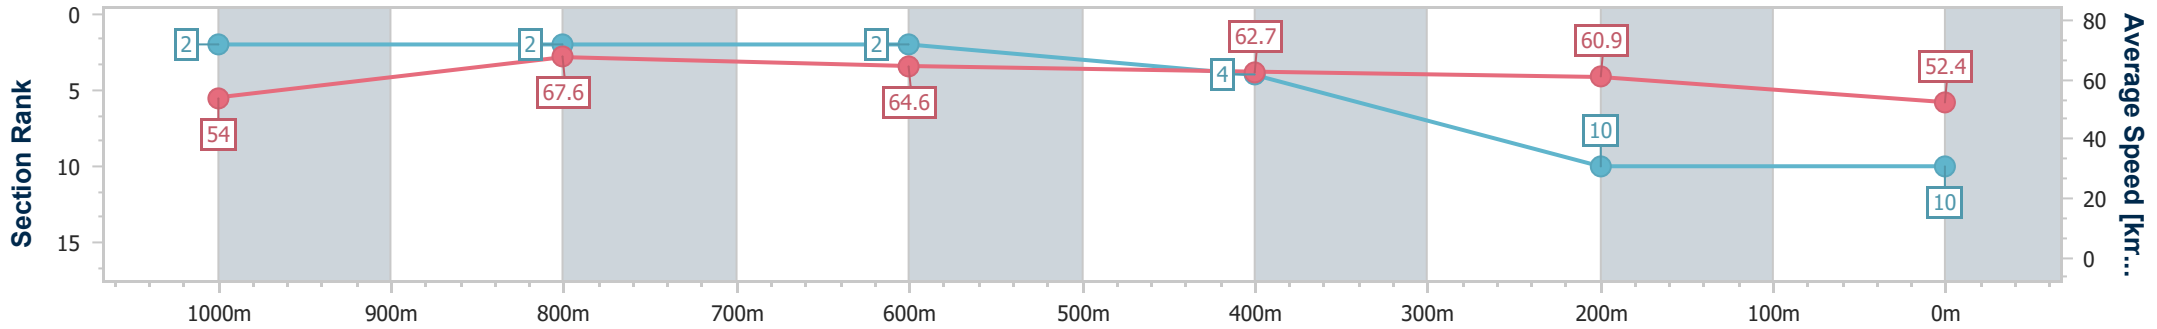

Eagle Farm QLD Professional

Race 7: MORETON HIRE Class 1 Handicap - 1200m

05 November 2024 - 16:06

Track Rating: Good 3, Weather: Fine, Rail Position: +8m Entire

BRISBANE RACING CLUB

Section	Overall	1000m	800m	600m	400m	200m
Section Times	1:12.41 [10] (0:13.40)	0:59.01 [2] (0:10.85)	0:48.16 [2] (0:11.14)	0:37.02 [2] (0:11.46)	0:25.56 [4] (0:11.81)	0:13.75 [10] (0:13.75)
Average Speed [km/h]	54.0	67.6	64.6	62.7	60.9	52.4
Top Speed [km/h]	69.5	69.5	66.4	63.6	62.3	57.2
Avg. Dist. to Rail [m]	7.3	3.7	0.6	0.5	1.9	1.4
Avg. Stride Freq. [Hz]	2.4	2.6	2.5	2.5	2.5	2.3
Avg. Stride Length [m]	6.2	7.3	7.2	7.0	6.8	6.2

- [] Ranking at each section and finish
- .-.- No data available at this section
- NA No data available