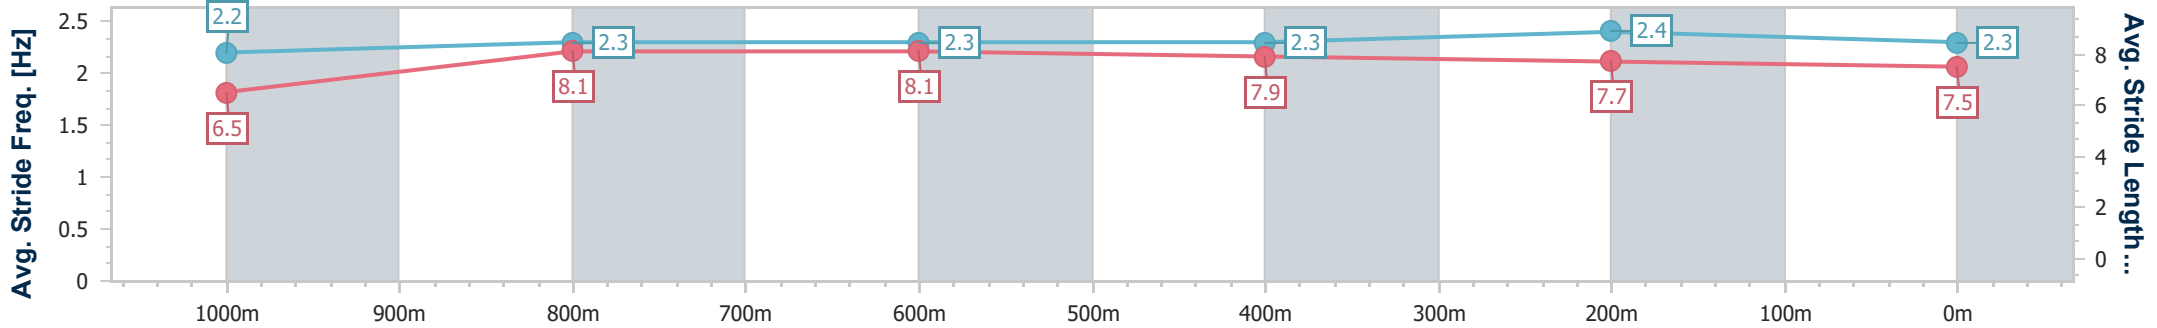

Eagle Farm QLD Professional

Race 7: MORETON HIRE Class 1 Handicap - 1200m

05 November 2024 - 16:06

Track Rating: Good 3, Weather: Fine, Rail Position: +8m Entire

BRISBANE RACING CLUB

Section	Overall	1000m	800m	600m	400m	200m
Section Times	1:09.54 [3] (0:13.86)	0:55.68 [7] (0:10.81)	0:44.87 [6] (0:11.02)	0:33.85 [5] (0:11.26)	0:22.59 [5] (0:10.83)	0:11.76 [4] (0:11.76)
Average Speed [km/h]	52.3	67.5	65.7	64.7	66.3	61.3
Top Speed [km/h]	66.7	68.2	67.2	66.9	67.7	64.6
Avg. Dist. to Rail [m]	3.1	3.1	2.3	1.4	2.9	4.3
Avg. Stride Freq. [Hz]	2.2	2.3	2.3	2.3	2.4	2.3
Avg. Stride Length [m]	6.5	8.1	8.1	7.9	7.7	7.5

- [] Ranking at each section and finish
- .-.- No data available at this section
- NA No data available

Horse/Jockey Name	Pivotal Lad
Final Rank	4
Fastest Section Time (Section)	0:10.65 (1000m)
Top Speed [km/h] (Section)	69.2 (1000m)
Race State	Finished