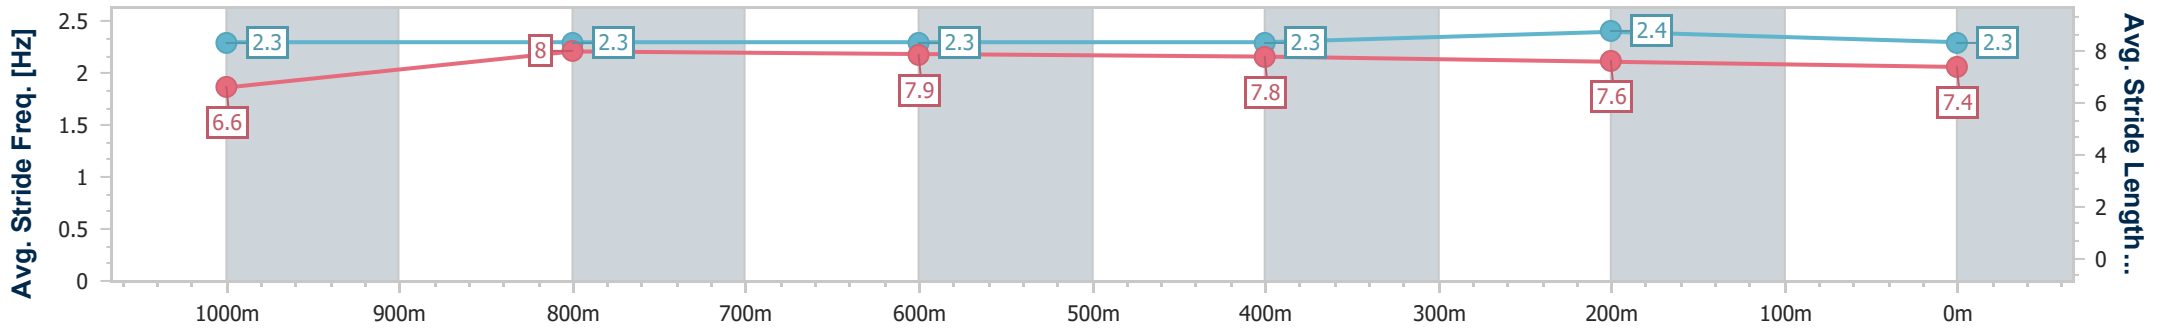

05 November 2024 - 16:06

Track Rating: Good 3, Weather: Fine, Rail Position: +8m Entire

BRISBANE RACING CLUB

Section	Overall	1000m	800m	600m	400m	200m
Section Times	1:09.34 [1] (0:13.35)	0:55.99 [1] (0:10.78)	0:45.21 [1] (0:11.13)	0:34.08 [1] (0:11.27)	0:22.81 [1] (0:10.93)	0:11.88 [1] (0:11.88)
Average Speed [km/h]	53.9	67.3	64.8	63.8	65.6	60.8
Top Speed [km/h]	68.7	67.9	66.7	65.3	67.1	64.1
Avg. Dist. to Rail [m]	2.7	1.2	1.2	1.0	0.4	1.3
Avg. Stride Freq. [Hz]	2.3	2.3	2.3	2.3	2.4	2.3
Avg. Stride Length [m]	6.6	8.0	7.9	7.8	7.6	7.4