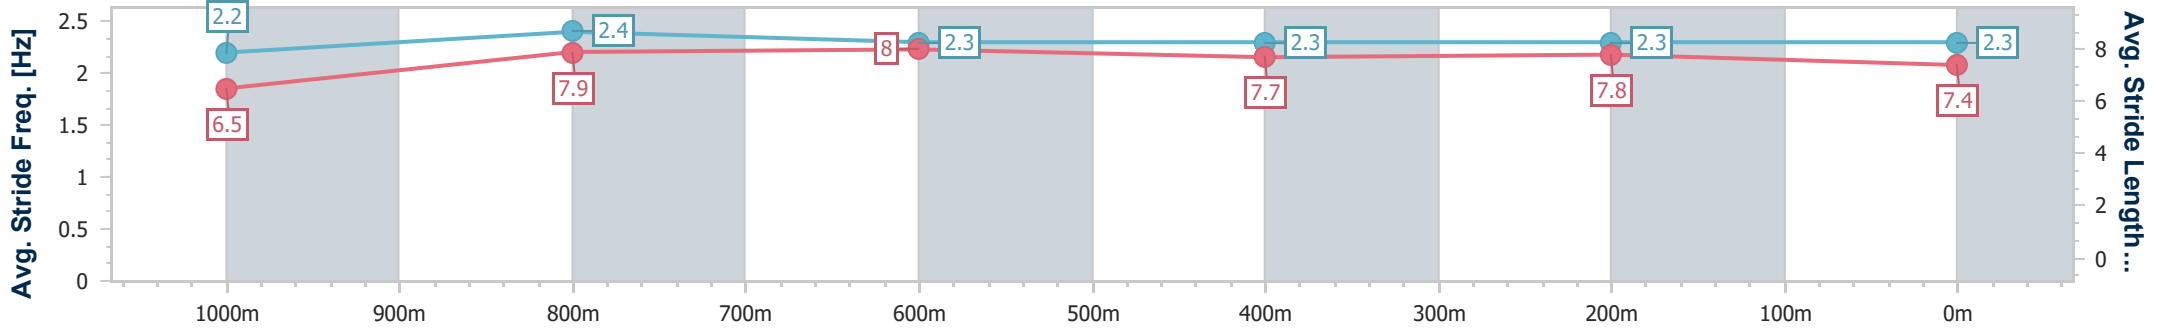

Eagle Farm QLD Professional

Race 7: MORETON HIRE Class 1 Handicap - 1200m

05 November 2024 - 16:06

Track Rating: Good 3, Weather: Fine, Rail Position: +8m Entire

BRISBANE RACING CLUB

Section	Overall	1000m	800m	600m	400m	200m
Section Times	1:09.90 [6] (0:13.61)	0:56.29 [4] (0:10.96)	0:45.33 [5] (0:11.23)	0:34.10 [7] (0:11.19)	0:22.91 [7] (0:10.99)	0:11.92 [6] (0:11.92)
Average Speed [km/h]	53.0	66.6	64.8	64.5	65.6	60.3
Top Speed [km/h]	68.3	68.3	66.4	65.7	66.6	63.5
Avg. Dist. to Rail [m]	5.1	2.8	1.8	0.6	2.8	4.1
Avg. Stride Freq. [Hz]	2.2	2.4	2.3	2.3	2.3	2.3
Avg. Stride Length [m]	6.5	7.9	8.0	7.7	7.8	7.4

- [] Ranking at each section and finish
- .-.- No data available at this section
- NA No data available

Horse/Jockey Name	Able Seaman
Final Rank	7
Fastest Section Time (Section)	0:10.98 (1000m)
Top Speed [km/h] (Section)	69.0 (Overall)
Race State	Finished