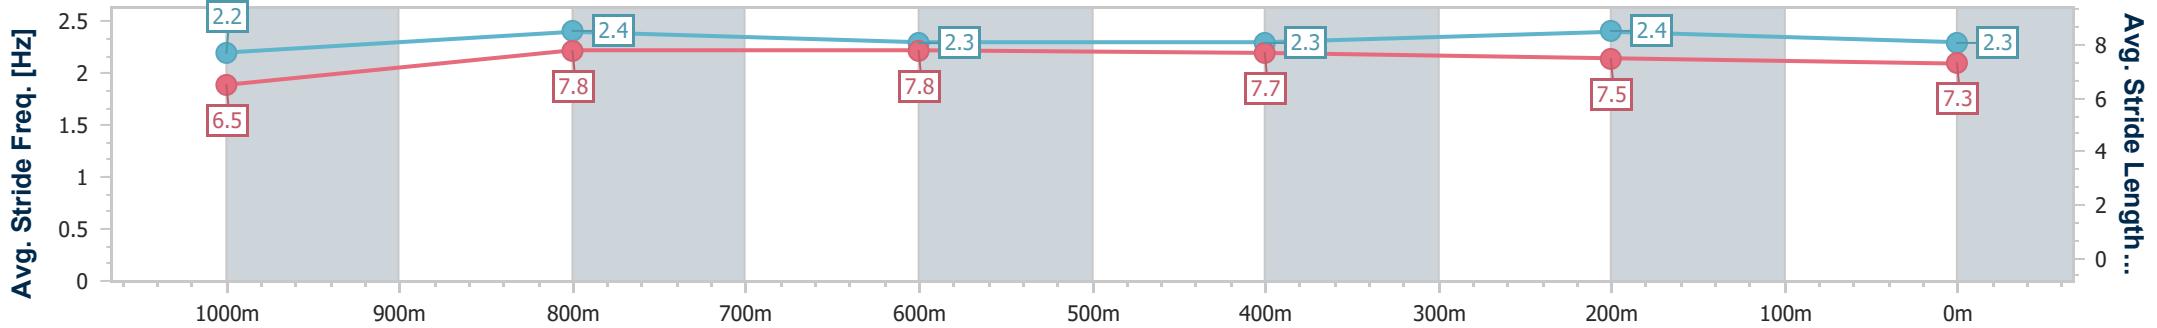

Eagle Farm QLD Professional

Race 7: MORETON HIRE Class 1 Handicap - 1200m

05 November 2024 - 16:06

Track Rating: Good 3, Weather: Fine, Rail Position: +8m Entire

BRISBANE RACING CLUB

Section	Overall	1000m	800m	600m	400m	200m
Section Times	1:09.81 [5] (0:13.81)	0:56.00 [6] (0:10.93)	0:45.07 [7] (0:11.19)	0:33.88 [8] (0:11.15)	0:22.73 [8] (0:10.87)	0:11.86 [5] (0:11.86)
Average Speed [km/h]	52.3	66.8	64.9	64.8	66.4	60.7
Top Speed [km/h]	66.1	67.5	67.1	66.7	67.3	63.9
Avg. Dist. to Rail [m]	1.8	2.9	1.7	1.2	4.9	6.8
Avg. Stride Freq. [Hz]	2.2	2.4	2.3	2.3	2.4	2.3
Avg. Stride Length [m]	6.5	7.8	7.8	7.7	7.5	7.3

- [] Ranking at each section and finish
- .-.- No data available at this section
- NA No data available

Horse/Jockey Name	The Player
Final Rank	6
Fastest Section Time (Section)	0:10.96 (1000m)
Top Speed [km/h] (Section)	68.3 (1000m)
Race State	Finished