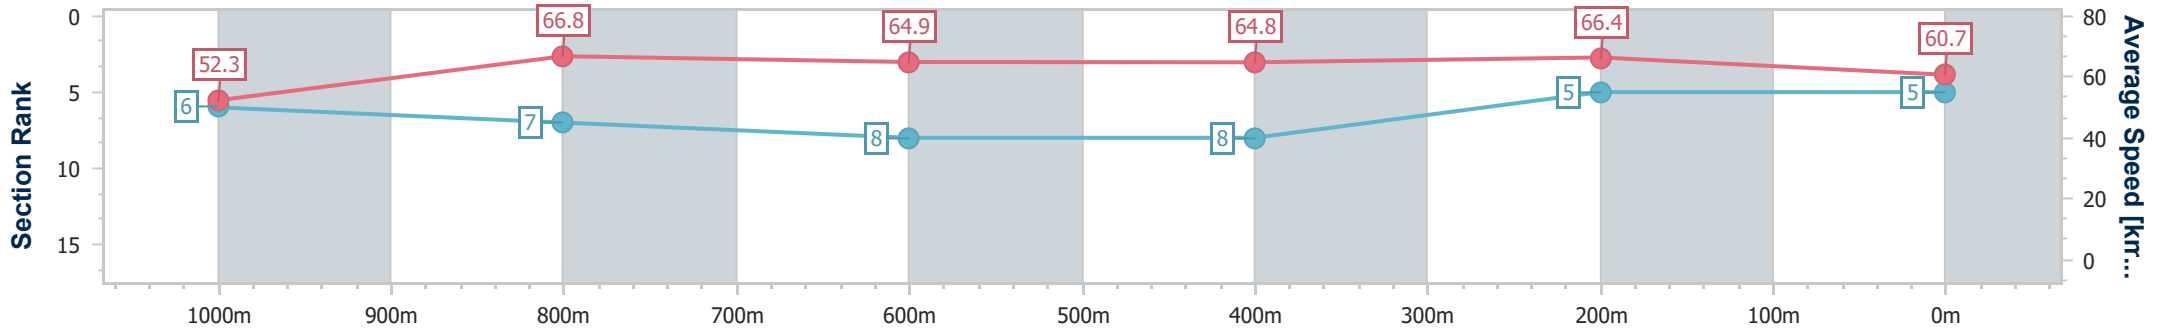

Eagle Farm QLD Professional

Race 7: MORETON HIRE Class 1 Handicap - 1200m

05 November 2024 - 16:06

Track Rating: Good 3, Weather: Fine, Rail Position: +8m Entire

BRISBANE RACING CLUB

Section	Overall	1000m	800m	600m	400m	200m
Section Times	1:09.81 [5] (0:13.81)	0:56.00 [6] (0:10.93)	0:45.07 [7] (0:11.19)	0:33.88 [8] (0:11.15)	0:22.73 [8] (0:10.87)	0:11.86 [5] (0:11.86)
Average Speed [km/h]	52.3	66.8	64.9	64.8	66.4	60.7
Top Speed [km/h]	66.1	67.5	67.1	66.7	67.3	63.9
Avg. Dist. to Rail [m]	1.8	2.9	1.7	1.2	4.9	6.8
Avg. Stride Freq. [Hz]	2.2	2.4	2.3	2.3	2.4	2.3
Avg. Stride Length [m]	6.5	7.8	7.8	7.7	7.5	7.3

- [] Ranking at each section and finish
- .-.- No data available at this section
- NA No data available

Horse/Jockey Name	The Player
Final Rank	6
Fastest Section Time (Section)	0:10.96 (1000m)
Top Speed [km/h] (Section)	68.3 (1000m)
Race State	Finished