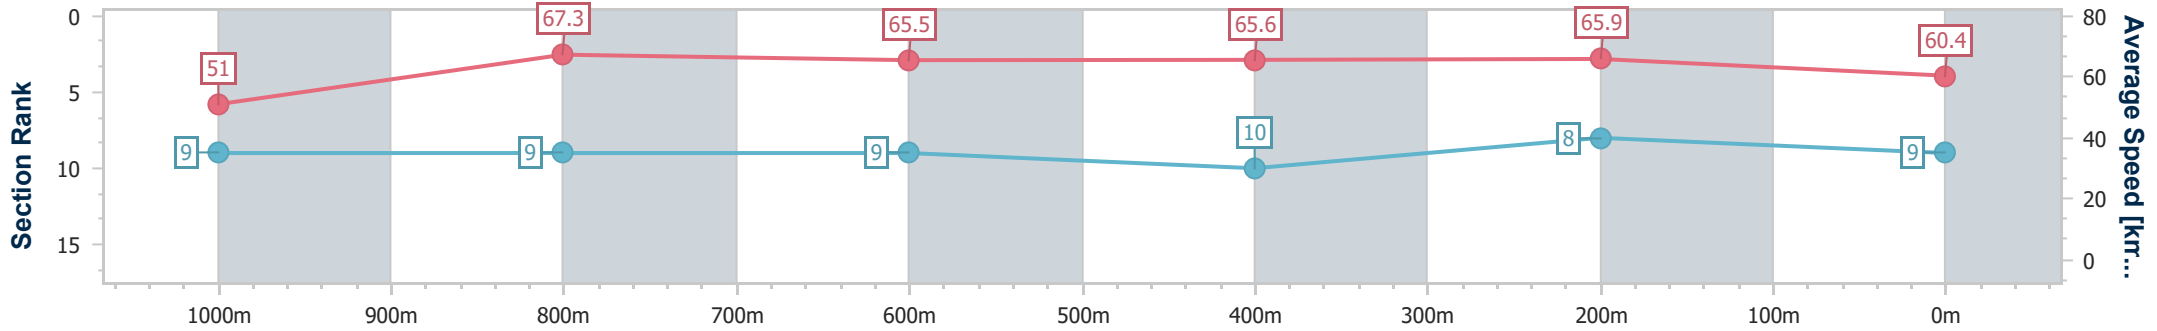

Eagle Farm QLD Professional

Race 7: MORETON HIRE Class 1 Handicap - 1200m

05 November 2024 - 16:06

Track Rating: Good 3, Weather: Fine, Rail Position: +8m Entire

BRISBANE RACING CLUB

Section	Overall	1000m	800m	600m	400m	200m
Section Times	1:10.11 [9] (0:14.15)	0:55.96 [9] (0:10.82)	0:45.14 [9] (0:11.15)	0:33.99 [9] (0:11.12)	0:22.87 [10] (0:10.96)	0:11.91 [8] (0:11.91)
Average Speed [km/h]	51.0	67.3	65.5	65.6	65.9	60.4
Top Speed [km/h]	66.5	68.1	67.3	67.3	67.0	63.1
Avg. Dist. to Rail [m]	5.9	2.8	2.8	3.0	7.0	7.1
Avg. Stride Freq. [Hz]	2.2	2.4	2.3	2.4	2.4	2.3
Avg. Stride Length [m]	6.5	8.0	7.9	7.7	7.6	7.3

- [] Ranking at each section and finish
- .-.- No data available at this section
- NA No data available

Horse/Jockey Name	Hakatere
Final Rank	10
Fastest Section Time (Section)	0:10.85 (1000m)
Top Speed [km/h] (Section)	69.5 (1000m)
Race State	Finished