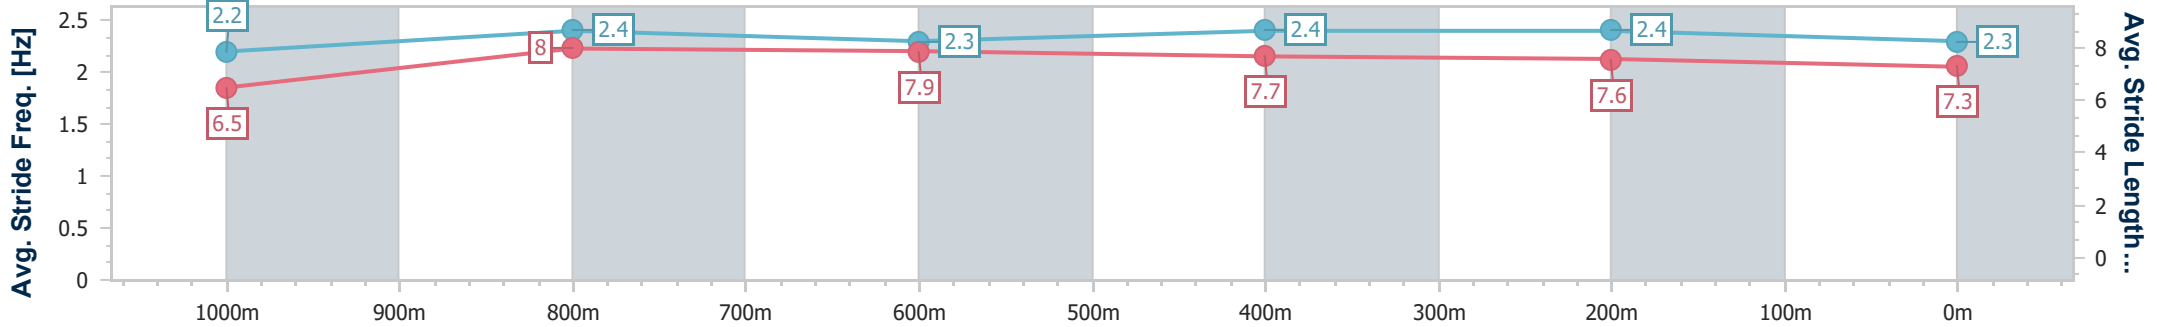

Eagle Farm QLD Professional

Race 7: MORETON HIRE Class 1 Handicap - 1200m

05 November 2024 - 16:06

Track Rating: Good 3, Weather: Fine, Rail Position: +8m Entire

BRISBANE RACING CLUB

Section	Overall	1000m	800m	600m	400m	200m
Section Times	1:10.11 [9] (0:14.15)	0:55.96 [9] (0:10.82)	0:45.14 [9] (0:11.15)	0:33.99 [9] (0:11.12)	0:22.87 [10] (0:10.96)	0:11.91 [8] (0:11.91)
Average Speed [km/h]	51.0	67.3	65.5	65.6	65.9	60.4
Top Speed [km/h]	66.5	68.1	67.3	67.3	67.0	63.1
Avg. Dist. to Rail [m]	5.9	2.8	2.8	3.0	7.0	7.1
Avg. Stride Freq. [Hz]	2.2	2.4	2.3	2.4	2.4	2.3
Avg. Stride Length [m]	6.5	8.0	7.9	7.7	7.6	7.3