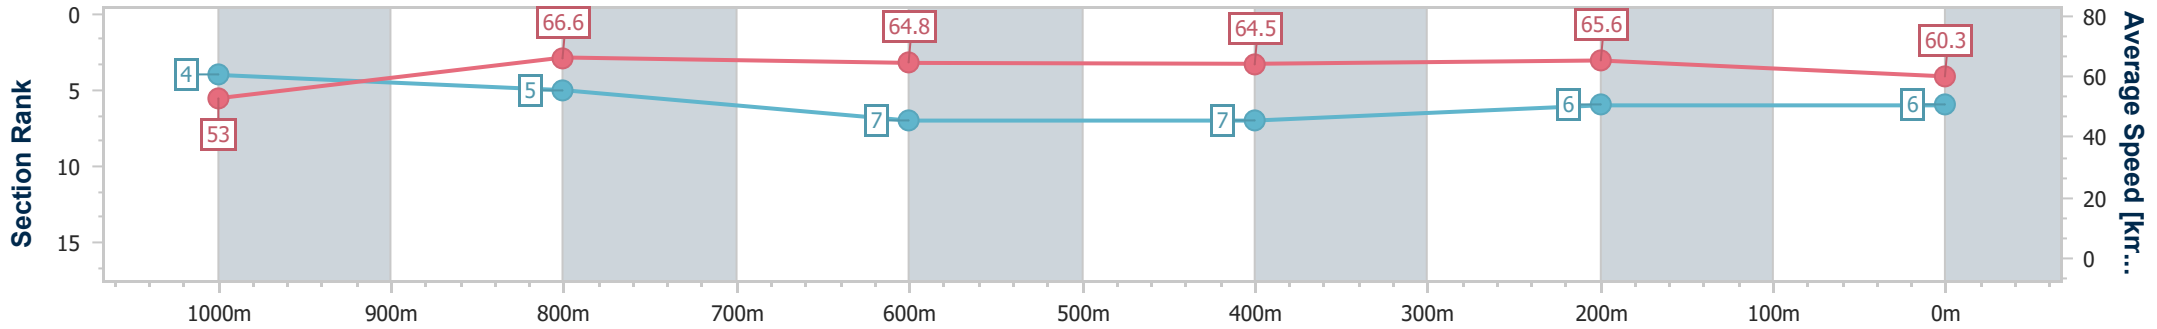

Eagle Farm QLD Professional

Race 7: MORETON HIRE Class 1 Handicap - 1200m

05 November 2024 - 16:06

Track Rating: Good 3, Weather: Fine, Rail Position: +8m Entire

BRISBANE RACING CLUB

Section	Overall	1000m	800m	600m	400m	200m
Section Times	1:09.90 [6] (0:13.61)	0:56.29 [4] (0:10.96)	0:45.33 [5] (0:11.23)	0:34.10 [7] (0:11.19)	0:22.91 [7] (0:10.99)	0:11.92 [6] (0:11.92)
Average Speed [km/h]	53.0	66.6	64.8	64.5	65.6	60.3
Top Speed [km/h]	68.3	68.3	66.4	65.7	66.6	63.5
Avg. Dist. to Rail [m]	5.1	2.8	1.8	0.6	2.8	4.1
Avg. Stride Freq. [Hz]	2.2	2.4	2.3	2.3	2.3	2.3
Avg. Stride Length [m]	6.5	7.9	8.0	7.7	7.8	7.4

- [] Ranking at each section and finish
- .-.- No data available at this section
- NA No data available

Horse/Jockey Name	Able Seaman
Final Rank	7
Fastest Section Time (Section)	0:10.98 (1000m)
Top Speed [km/h] (Section)	69.0 (Overall)
Race State	Finished