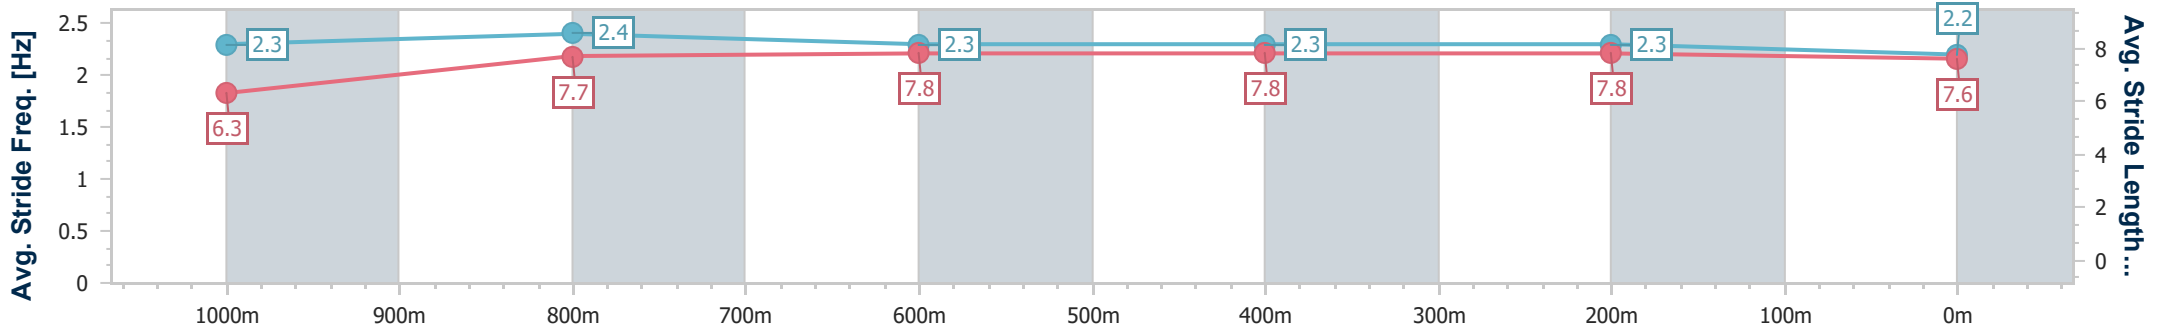

Eagle Farm QLD Professional

Race 7: MORETON HIRE Class 1 Handicap - 1200m

05 November 2024 - 16:06

Track Rating: Good 3, Weather: Fine, Rail Position: +8m Entire

BRISBANE RACING CLUB

Section	Overall	1000m	800m	600m	400m	200m
Section Times	1:09.49 [2] (0:13.70)	0:55.79 [5] (0:10.80)	0:44.99 [4] (0:11.03)	0:33.96 [3] (0:11.23)	0:22.73 [2] (0:10.93)	0:11.80 [2] (0:11.80)
Average Speed [km/h]	52.8	66.6	65.0	63.7	65.9	61.1
Top Speed [km/h]	67.2	67.8	66.1	65.9	67.6	64.1
Avg. Dist. to Rail [m]	1.5	0.6	0.5	1.2	0.2	1.8
Avg. Stride Freq. [Hz]	2.3	2.4	2.3	2.3	2.3	2.2
Avg. Stride Length [m]	6.3	7.7	7.8	7.8	7.8	7.6