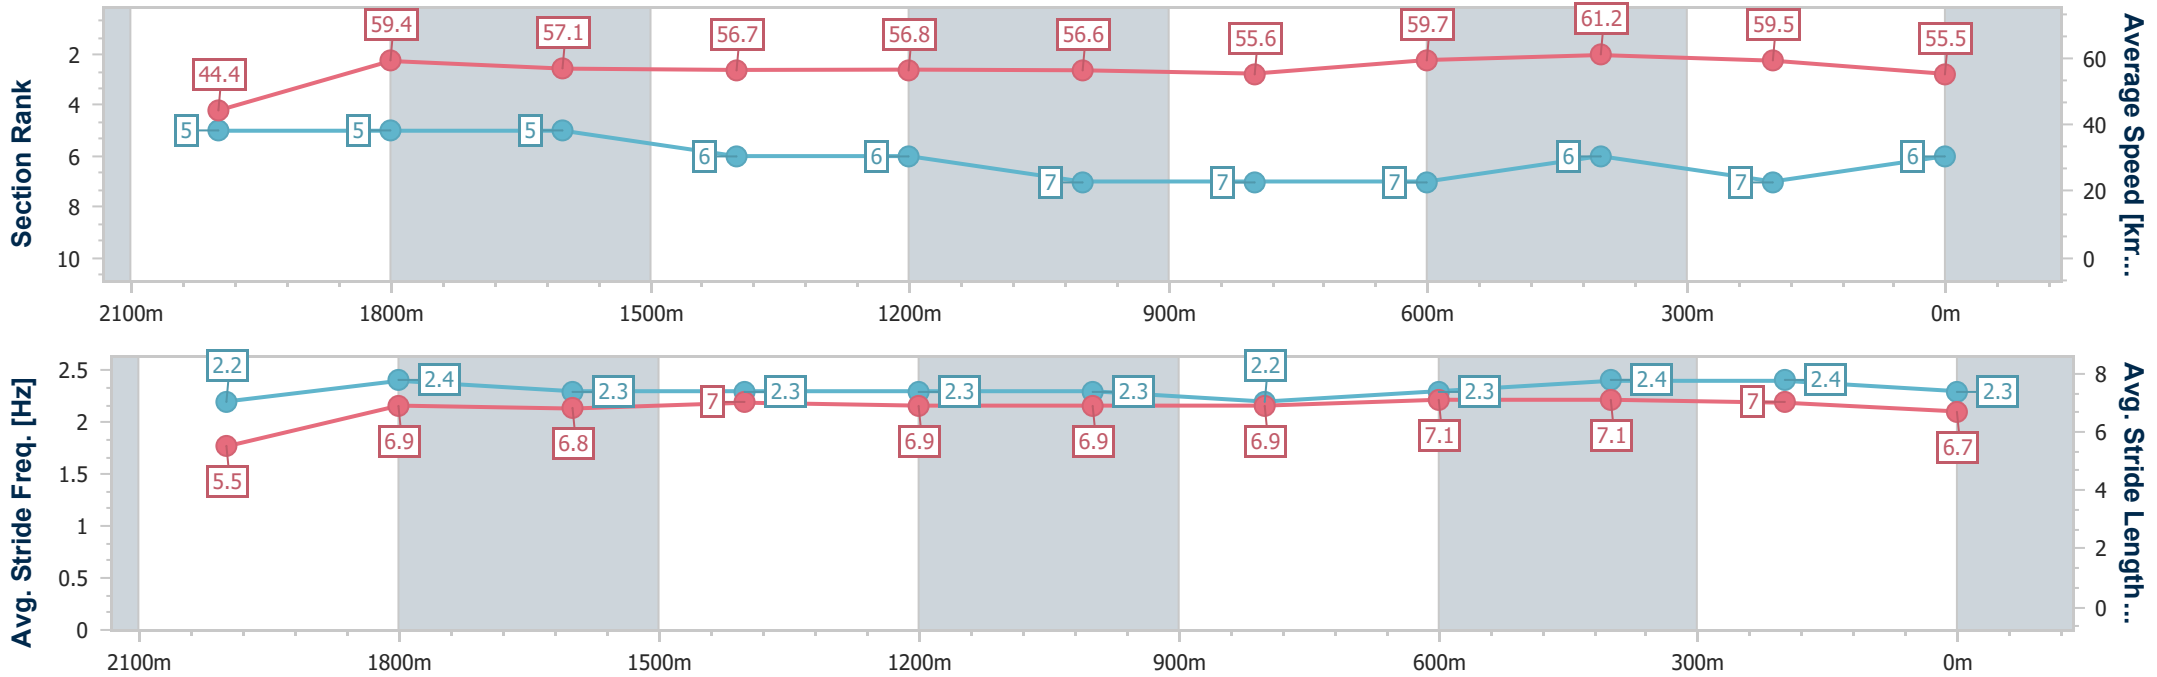

Sunshine Coast QLD Professional  
Race 2: Sherrin Rentals BM55 Handicap - 2200m

05 November 2024 - 13:05

Track Rating: Good 4, Weather: Fine, Rail Position: +6m Entire

Section	Overall	2000m	1800m	1600m	1400m	1200m	1000m	800m	600m	400m	200m
Section Times	2:21.24 [5] (0:15.82)	2:05.42 [2] (0:11.71)	1:53.71 [2] (0:12.59)	1:41.12 [2] (0:12.67)	1:28.45 [2] (0:12.69)	1:15.76 [2] (0:12.90)	1:02.86 [2] (0:13.05)	0:49.81 [2] (0:12.19)	0:37.62 [2] (0:12.15)	0:25.47 [3] (0:12.31)	0:13.16 [4] (0:13.16)
Average Speed [km/h]	45.5	62.0	57.5	57.3	57.2	56.0	55.6	59.8	60.1	58.5	54.6
Top Speed [km/h]	62.6	62.9	59.7	58.0	57.9	57.2	57.9	61.4	61.1	59.5	57.6
Avg. Dist. to Rail [m]	7.5	1.0	1.6	2.6	3.0	3.1	2.9	2.2	2.4	3.4	4.6
Avg. Stride Freq. [Hz]	2.3	2.3	2.2	2.2	2.2	2.2	2.2	2.2	2.2	2.2	2.2
Avg. Stride Length [m]	5.6	7.3	7.2	7.2	7.1	7.0	7.1	7.5	7.5	7.3	7.0

- [ ] Ranking at each section and finish
- .-.- No data available at this section
- NA No data available

Horse/Jockey Name	The Love Of Mary
Final Rank	6
Fastest Section Time (Section)	0:11.84 (600m)
Top Speed [km/h] (Section)	62.7 (600m)
Race State	Finished

Sunshine Coast QLD Professional  
Race 2: Sherrin Rentals BM55 Handicap - 2200m

05 November 2024 - 13:05

Track Rating: Good 4, Weather: Fine, Rail Position: +6m Entire

Section	Overall	2000m	1800m	1600m	1400m	1200m	1000m	800m	600m	400m	200m
Section Times	2:21.54 [6] (0:16.22)	2:05.32 [5] (0:12.13)	1:53.19 [5] (0:12.71)	1:40.48 [5] (0:12.84)	1:27.64 [6] (0:12.77)	1:14.87 [6] (0:12.76)	1:02.11 [7] (0:13.04)	0:49.07 [7] (0:12.14)	0:36.93 [7] (0:11.84)	0:25.09 [6] (0:12.08)	0:13.01 [7] (0:13.01)
Average Speed [km/h]	44.4	59.4	57.1	56.7	56.8	56.6	55.6	59.7	61.2	59.5	55.5
Top Speed [km/h]	60.4	60.9	58.0	57.0	57.9	57.3	57.8	62.4	62.7	61.1	58.4
Avg. Dist. to Rail [m]	4.2	0.9	1.5	3.4	3.6	3.4	2.9	1.5	1.0	5.2	7.2
Avg. Stride Freq. [Hz]	2.2	2.4	2.3	2.3	2.3	2.3	2.2	2.3	2.4	2.4	2.3
Avg. Stride Length [m]	5.5	6.9	6.8	7.0	6.9	6.9	6.9	7.1	7.1	7.0	6.7