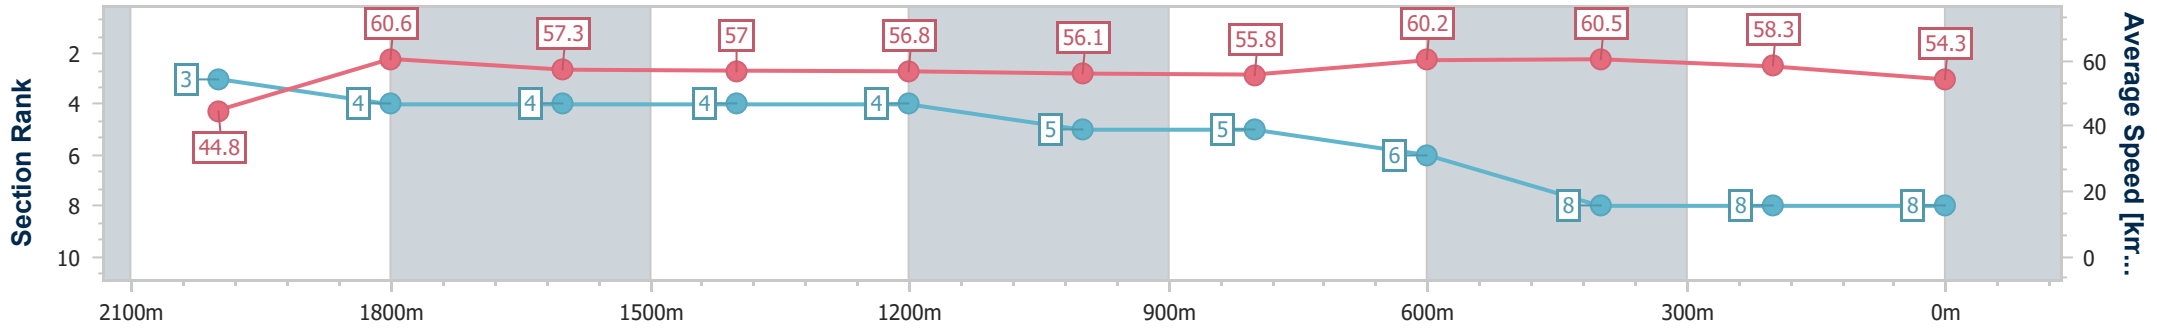

Sunshine Coast QLD Professional  
Race 2: Sherrin Rentals BM55 Handicap - 2200m

05 November 2024 - 13:05

Track Rating: Good 4, Weather: Fine, Rail Position: +6m Entire

Section	Overall	2000m	1800m	1600m	1400m	1200m	1000m	800m	600m	400m	200m
Section Times	2:21.82 [7] (0:16.44)	2:05.38 [7] (0:12.10)	1:53.28 [6] (0:12.65)	1:40.63 [6] (0:12.70)	1:27.93 [5] (0:12.66)	1:15.27 [5] (0:12.59)	1:02.68 [4] (0:12.87)	0:49.81 [4] (0:12.13)	0:37.68 [4] (0:12.01)	0:25.67 [4] (0:12.35)	0:13.32 [6] (0:13.32)
Average Speed [km/h]	43.7	59.5	57.0	57.0	57.4	57.1	56.2	59.9	60.0	58.4	53.9
Top Speed [km/h]	59.9	60.8	57.5	57.7	57.9	57.8	57.4	61.3	61.0	60.3	57.0
Avg. Dist. to Rail [m]	3.6	0.5	0.5	1.9	2.1	2.1	1.9	1.1	0.4	1.6	3.3
Avg. Stride Freq. [Hz]	2.2	2.3	2.2	2.2	2.2	2.2	2.1	2.2	2.2	2.2	2.1
Avg. Stride Length [m]	5.5	7.2	7.1	7.2	7.3	7.3	7.2	7.5	7.5	7.3	7.0

- [ ] Ranking at each section and finish
- .-.- No data available at this section
- NA No data available

Horse/Jockey Name	Brief Sojourn
Final Rank	8
Fastest Section Time (Section)	0:11.97 (2000m)
Top Speed [km/h] (Section)	63.1 (2000m)
Race State	Finished

Sunshine Coast QLD Professional  
Race 2: Sherrin Rentals BM55 Handicap - 2200m

05 November 2024 - 13:05

Track Rating: Good 4, Weather: Fine, Rail Position: +6m Entire

Section	Overall	2000m	1800m	1600m	1400m	1200m	1000m	800m	600m	400m	200m
Section Times	2:22.16 [8] (0:16.07)	2:06.09 [3] (0:11.97)	1:54.12 [4] (0:12.68)	1:41.44 [4] (0:12.87)	1:28.57 [4] (0:12.80)	1:15.77 [4] (0:12.83)	1:02.94 [5] (0:13.03)	0:49.91 [5] (0:12.18)	0:37.73 [6] (0:12.12)	0:25.61 [8] (0:12.32)	0:13.29 [8] (0:13.29)
Average Speed [km/h]	44.8	60.6	57.3	57.0	56.8	56.1	55.8	60.2	60.5	58.3	54.3
Top Speed [km/h]	60.8	63.1	58.1	57.6	57.4	57.3	57.8	61.6	61.3	60.3	56.5
Avg. Dist. to Rail [m]	6.6	1.4	2.2	4.5	4.2	3.4	3.2	3.4	2.8	5.3	7.3
Avg. Stride Freq. [Hz]	2.2	2.3	2.2	2.2	2.2	2.1	2.2	2.3	2.3	2.3	2.2
Avg. Stride Length [m]	5.7	7.4	7.2	7.3	7.3	7.3	7.2	7.3	7.3	7.2	7.0