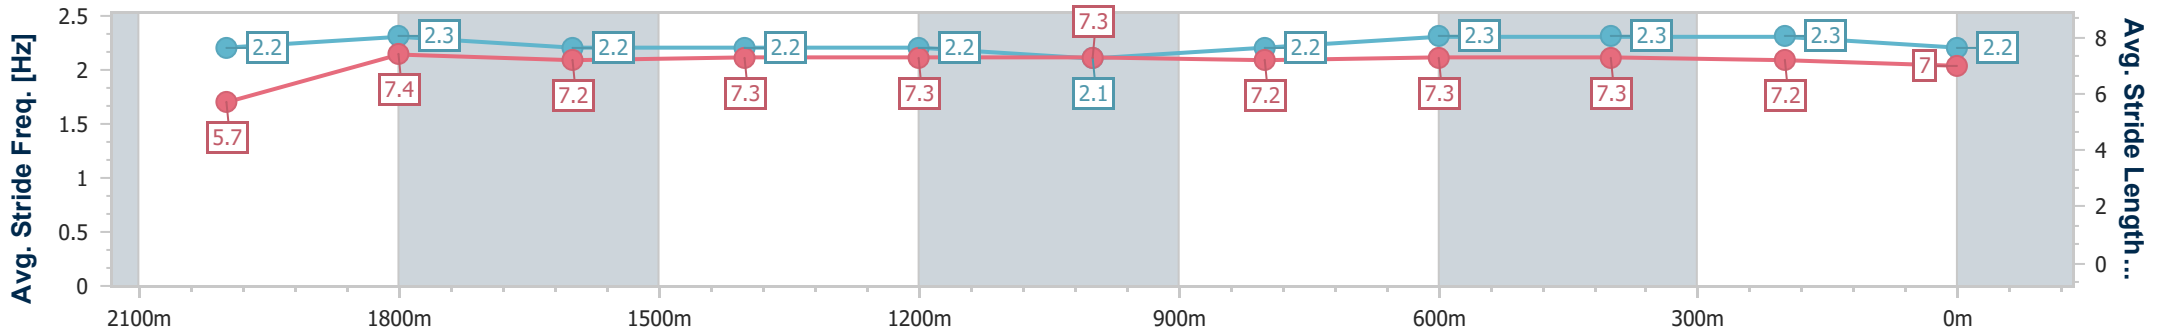

Sunshine Coast QLD Professional  
Race 2: Sherrin Rentals BM55 Handicap - 2200m

05 November 2024 - 13:05

Track Rating: Good 4, Weather: Fine, Rail Position: +6m Entire

Section	Overall	2000m	1800m	1600m	1400m	1200m	1000m	800m	600m	400m	200m
Section Times	2:21.82 [7] (0:16.44)	2:05.38 [7] (0:12.10)	1:53.28 [6] (0:12.65)	1:40.63 [6] (0:12.70)	1:27.93 [5] (0:12.66)	1:15.27 [5] (0:12.59)	1:02.68 [4] (0:12.87)	0:49.81 [4] (0:12.13)	0:37.68 [4] (0:12.01)	0:25.67 [4] (0:12.35)	0:13.32 [6] (0:13.32)
Average Speed [km/h]	43.7	59.5	57.0	57.0	57.4	57.1	56.2	59.9	60.0	58.4	53.9
Top Speed [km/h]	59.9	60.8	57.5	57.7	57.9	57.8	57.4	61.3	61.0	60.3	57.0
Avg. Dist. to Rail [m]	3.6	0.5	0.5	1.9	2.1	2.1	1.9	1.1	0.4	1.6	3.3
Avg. Stride Freq. [Hz]	2.2	2.3	2.2	2.2	2.2	2.2	2.1	2.2	2.2	2.2	2.1
Avg. Stride Length [m]	5.5	7.2	7.1	7.2	7.3	7.3	7.2	7.5	7.5	7.3	7.0

- [ ] Ranking at each section and finish
- .-.- No data available at this section
- NA No data available

Horse/Jockey Name	Brief Sojourn
Final Rank	8
Fastest Section Time (Section)	0:11.97 (2000m)
Top Speed [km/h] (Section)	63.1 (2000m)
Race State	Finished

Sunshine Coast QLD Professional  
Race 2: Sherrin Rentals BM55 Handicap - 2200m

05 November 2024 - 13:05

Track Rating: Good 4, Weather: Fine, Rail Position: +6m Entire

Section	Overall	2000m	1800m	1600m	1400m	1200m	1000m	800m	600m	400m	200m
Section Times	2:22.16 [8] (0:16.07)	2:06.09 [3] (0:11.97)	1:54.12 [4] (0:12.68)	1:41.44 [4] (0:12.87)	1:28.57 [4] (0:12.80)	1:15.77 [4] (0:12.83)	1:02.94 [5] (0:13.03)	0:49.91 [5] (0:12.18)	0:37.73 [6] (0:12.12)	0:25.61 [8] (0:12.32)	0:13.29 [8] (0:13.29)
Average Speed [km/h]	44.8	60.6	57.3	57.0	56.8	56.1	55.8	60.2	60.5	58.3	54.3
Top Speed [km/h]	60.8	63.1	58.1	57.6	57.4	57.3	57.8	61.6	61.3	60.3	56.5
Avg. Dist. to Rail [m]	6.6	1.4	2.2	4.5	4.2	3.4	3.2	3.4	2.8	5.3	7.3
Avg. Stride Freq. [Hz]	2.2	2.3	2.2	2.2	2.2	2.1	2.2	2.3	2.3	2.3	2.2
Avg. Stride Length [m]	5.7	7.4	7.2	7.3	7.3	7.3	7.2	7.3	7.3	7.2	7.0