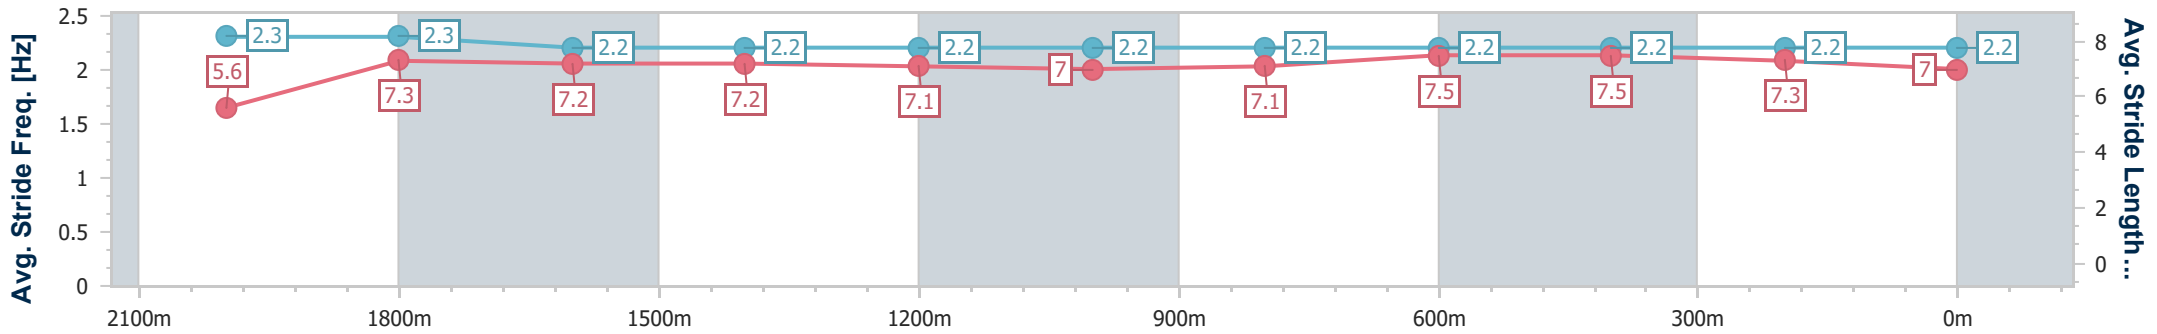

Sunshine Coast QLD Professional  
Race 2: Sherrin Rentals BM55 Handicap - 2200m

05 November 2024 - 13:05

Track Rating: Good 4, Weather: Fine, Rail Position: +6m Entire

Section	Overall	2000m	1800m	1600m	1400m	1200m	1000m	800m	600m	400m	200m
Section Times	2:20.95 [4] (0:16.38)	2:04.57 [6] (0:12.20)	1:52.37 [7] (0:12.83)	1:39.54 [7] (0:12.76)	1:26.78 [8] (0:12.79)	1:13.99 [8] (0:12.69)	1:01.30 [8] (0:13.03)	0:48.27 [8] (0:12.12)	0:36.15 [8] (0:11.74)	0:24.41 [7] (0:11.92)	0:12.49 [5] (0:12.49)
Average Speed [km/h]	44.0	59.2	56.7	56.9	56.6	56.8	55.7	59.8	61.9	60.6	57.6
Top Speed [km/h]	59.1	60.7	57.4	57.4	57.5	57.7	56.7	62.4	63.0	61.5	59.8
Avg. Dist. to Rail [m]	5.3	0.8	1.6	3.0	3.2	3.3	2.2	1.5	1.4	3.7	6.0
Avg. Stride Freq. [Hz]	2.3	2.4	2.3	2.3	2.3	2.3	2.3	2.4	2.4	2.4	2.4
Avg. Stride Length [m]	5.3	6.9	6.8	7.0	6.8	6.9	6.7	7.0	7.1	7.1	6.8

- [ ] Ranking at each section and finish
- .-.- No data available at this section
- NA No data available

Horse/Jockey Name	Flying Rothe
Final Rank	5
Fastest Section Time (Section)	0:11.71 (2000m)
Top Speed [km/h] (Section)	62.9 (2000m)
Race State	Finished

Sunshine Coast QLD Professional  
Race 2: Sherrin Rentals BM55 Handicap - 2200m

05 November 2024 - 13:05

Track Rating: Good 4, Weather: Fine, Rail Position: +6m Entire

Section	Overall	2000m	1800m	1600m	1400m	1200m	1000m	800m	600m	400m	200m
Section Times	2:21.24 [5] (0:15.82)	2:05.42 [2] (0:11.71)	1:53.71 [2] (0:12.59)	1:41.12 [2] (0:12.67)	1:28.45 [2] (0:12.69)	1:15.76 [2] (0:12.90)	1:02.86 [2] (0:13.05)	0:49.81 [2] (0:12.19)	0:37.62 [2] (0:12.15)	0:25.47 [3] (0:12.31)	0:13.16 [4] (0:13.16)
Average Speed [km/h]	45.5	62.0	57.5	57.3	57.2	56.0	55.6	59.8	60.1	58.5	54.6
Top Speed [km/h]	62.6	62.9	59.7	58.0	57.9	57.2	57.9	61.4	61.1	59.5	57.6
Avg. Dist. to Rail [m]	7.5	1.0	1.6	2.6	3.0	3.1	2.9	2.2	2.4	3.4	4.6
Avg. Stride Freq. [Hz]	2.3	2.3	2.2	2.2	2.2	2.2	2.2	2.2	2.2	2.2	2.2
Avg. Stride Length [m]	5.6	7.3	7.2	7.2	7.1	7.0	7.1	7.5	7.5	7.3	7.0