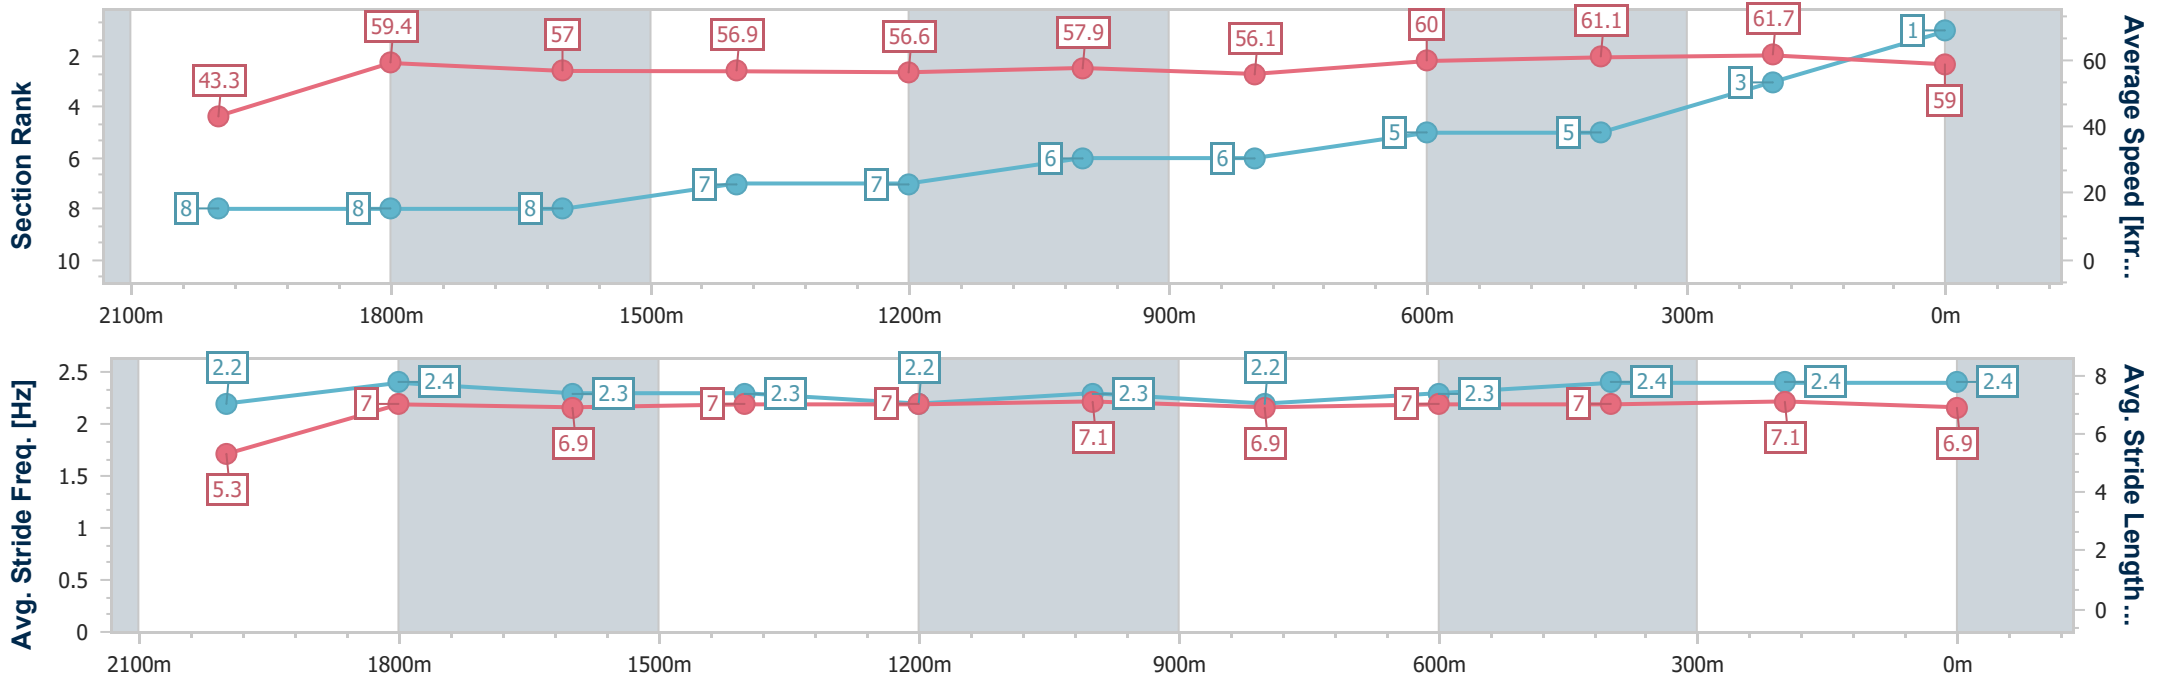

05 November 2024 - 13:05

Track Rating: Good 4, Weather: Fine, Rail Position: +6m Entire

Section	Overall	2000m	1800m	1600m	1400m	1200m	1000m	800m	600m	400m	200m
Section Times	2:20.16 [1] (0:16.68)	2:03.48 [8] (0:12.11)	1:51.37 [8] (0:12.65)	1:38.72 [8] (0:12.73)	1:25.99 [7] (0:12.74)	1:13.25 [7] (0:12.49)	1:00.76 [6] (0:12.92)	0:47.84 [6] (0:12.08)	0:35.76 [5] (0:11.87)	0:23.89 [5] (0:11.66)	0:12.23 [3] (0:12.23)
Average Speed [km/h]	43.3	59.4	57.0	56.9	56.6	57.9	56.1	60.0	61.1	61.7	59.0
Top Speed [km/h]	60.1	60.5	57.8	57.7	58.0	58.3	58.0	61.7	61.3	62.1	61.0
Avg. Dist. to Rail [m]	6.4	0.3	0.3	1.9	2.2	2.3	2.1	1.3	1.0	3.8	5.6
Avg. Stride Freq. [Hz]	2.2	2.4	2.3	2.3	2.2	2.3	2.2	2.3	2.4	2.4	2.4
Avg. Stride Length [m]	5.3	7.0	6.9	7.0	7.0	7.1	6.9	7.0	7.0	7.1	6.9