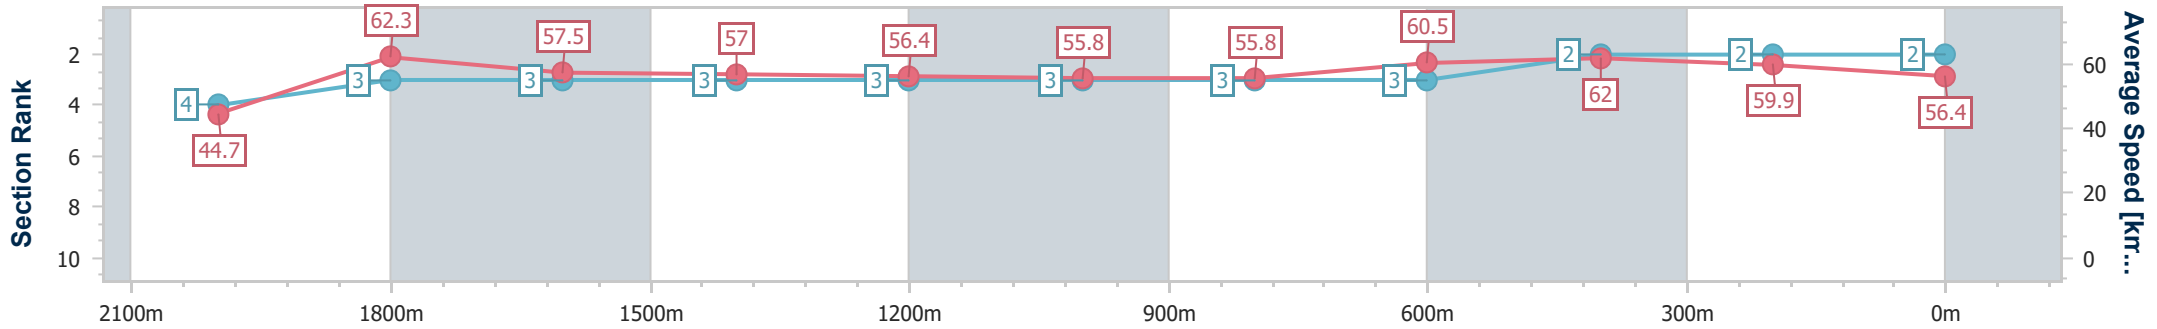

Horse/Jockey Name	Kenshin Maru
Final Rank	2
Fastest Section Time (Section)	0:11.67 (2000m)
Top Speed [km/h] (Section)	64.6 (2000m)
Race State	Finished

Sunshine Coast QLD Professional
Race 2: Sherrin Rentals BM55 Handicap - 2200m

05 November 2024 - 13:05

Track Rating: Good 4, Weather: Fine, Rail Position: +6m Entire

Section	Overall	2000m	1800m	1600m	1400m	1200m	1000m	800m	600m	400m	200m
Section Times	2:20.44 [2] (0:16.10)	2:04.34 [4] (0:11.67)	1:52.67 [3] (0:12.64)	1:40.03 [3] (0:12.75)	1:27.28 [3] (0:12.82)	1:14.46 [3] (0:12.91)	1:01.55 [3] (0:13.03)	0:48.52 [3] (0:11.98)	0:36.54 [3] (0:11.73)	0:24.81 [2] (0:12.03)	0:12.78 [2] (0:12.78)
Average Speed [km/h]	44.7	62.3	57.5	57.0	56.4	55.8	55.8	60.5	62.0	59.9	56.4
Top Speed [km/h]	61.3	64.6	58.7	57.6	56.9	56.9	58.8	62.5	62.8	60.9	58.2
Avg. Dist. to Rail [m]	8.5	1.8	1.7	2.8	2.9	3.1	2.8	1.8	1.3	1.5	3.5
Avg. Stride Freq. [Hz]	2.2	2.3	2.2	2.1	2.1	2.1	2.1	2.3	2.3	2.3	2.2
Avg. Stride Length [m]	5.6	7.4	7.3	7.4	7.3	7.2	7.2	7.4	7.4	7.3	7.0

- [ ] Ranking at each section and finish
- -.-.- No data available at this section
- NA No data available