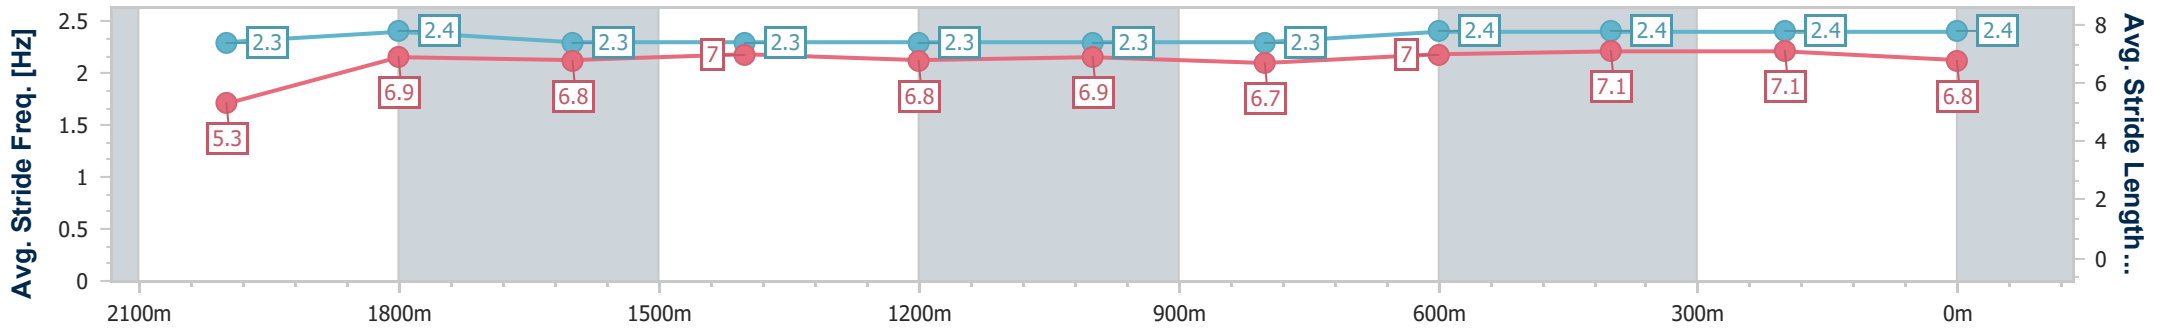

Sunshine Coast QLD Professional  
Race 2: Sherrin Rentals BM55 Handicap - 2200m

05 November 2024 - 13:05

Track Rating: Good 4, Weather: Fine, Rail Position: +6m Entire

Section	Overall	2000m	1800m	1600m	1400m	1200m	1000m	800m	600m	400m	200m
Section Times	2:20.89 [3] (0:15.75)	2:05.14 [1] (0:11.59)	1:53.55 [1] (0:12.58)	1:40.97 [1] (0:12.65)	1:28.32 [1] (0:12.67)	1:15.65 [1] (0:12.89)	1:02.76 [1] (0:13.06)	0:49.70 [1] (0:12.21)	0:37.49 [1] (0:12.01)	0:25.48 [1] (0:12.24)	0:13.24 [1] (0:13.24)
Average Speed [km/h]	45.7	62.1	57.4	57.2	57.2	56.0	55.3	59.3	60.0	58.7	54.4
Top Speed [km/h]	62.7	63.6	59.5	58.7	58.4	56.5	57.7	60.8	60.4	60.2	57.4
Avg. Dist. to Rail [m]	4.4	0.5	0.6	1.9	2.0	2.1	1.9	1.0	0.3	0.6	2.0
Avg. Stride Freq. [Hz]	2.2	2.3	2.2	2.1	2.1	2.1	2.1	2.2	2.2	2.2	2.1
Avg. Stride Length [m]	5.6	7.6	7.4	7.5	7.5	7.3	7.2	7.5	7.5	7.4	7.2

- [ ] Ranking at each section and finish
- .-.- No data available at this section
- NA No data available

Horse/Jockey Name	Radegast
Final Rank	4
Fastest Section Time (Section)	0:11.74 (600m)
Top Speed [km/h] (Section)	63.0 (600m)
Race State	Finished

Sunshine Coast QLD Professional  
Race 2: Sherrin Rentals BM55 Handicap - 2200m

05 November 2024 - 13:05

Track Rating: Good 4, Weather: Fine, Rail Position: +6m Entire

Section	Overall	2000m	1800m	1600m	1400m	1200m	1000m	800m	600m	400m	200m
Section Times	2:20.95 [4] (0:16.38)	2:04.57 [6] (0:12.20)	1:52.37 [7] (0:12.83)	1:39.54 [7] (0:12.76)	1:26.78 [8] (0:12.79)	1:13.99 [8] (0:12.69)	1:01.30 [8] (0:13.03)	0:48.27 [8] (0:12.12)	0:36.15 [8] (0:11.74)	0:24.41 [7] (0:11.92)	0:12.49 [5] (0:12.49)
Average Speed [km/h]	44.0	59.2	56.7	56.9	56.6	56.8	55.7	59.8	61.9	60.6	57.6
Top Speed [km/h]	59.1	60.7	57.4	57.4	57.5	57.7	56.7	62.4	63.0	61.5	59.8
Avg. Dist. to Rail [m]	5.3	0.8	1.6	3.0	3.2	3.3	2.2	1.5	1.4	3.7	6.0
Avg. Stride Freq. [Hz]	2.3	2.4	2.3	2.3	2.3	2.3	2.3	2.4	2.4	2.4	2.4
Avg. Stride Length [m]	5.3	6.9	6.8	7.0	6.8	6.9	6.7	7.0	7.1	7.1	6.8