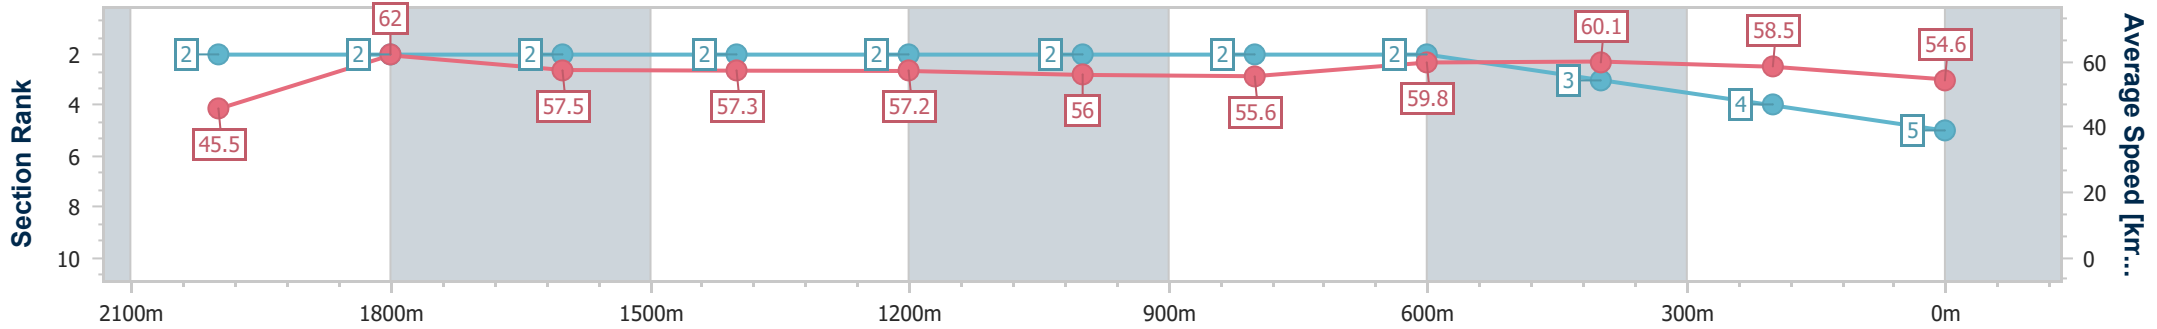

- [ ] Ranking at each section and finish
- .-.- No data available at this section
- NA No data available

Horse/Jockey Name	Flying Rothe
Final Rank	5
Fastest Section Time (Section)	0:11.71 (2000m)
Top Speed [km/h] (Section)	62.9 (2000m)
Race State	Finished

Sunshine Coast QLD Professional  
Race 2: Sherrin Rentals BM55 Handicap - 2200m

05 November 2024 - 13:05

Track Rating: Good 4, Weather: Fine, Rail Position: +6m Entire

Section	Overall	2000m	1800m	1600m	1400m	1200m	1000m	800m	600m	400m	200m
Section Times	2:21.24 [5] (0:15.82)	2:05.42 [2] (0:11.71)	1:53.71 [2] (0:12.59)	1:41.12 [2] (0:12.67)	1:28.45 [2] (0:12.69)	1:15.76 [2] (0:12.90)	1:02.86 [2] (0:13.05)	0:49.81 [2] (0:12.19)	0:37.62 [2] (0:12.15)	0:25.47 [3] (0:12.31)	0:13.16 [4] (0:13.16)
Average Speed [km/h]	45.5	62.0	57.5	57.3	57.2	56.0	55.6	59.8	60.1	58.5	54.6
Top Speed [km/h]	62.6	62.9	59.7	58.0	57.9	57.2	57.9	61.4	61.1	59.5	57.6
Avg. Dist. to Rail [m]	7.5	1.0	1.6	2.6	3.0	3.1	2.9	2.2	2.4	3.4	4.6
Avg. Stride Freq. [Hz]	2.3	2.3	2.2	2.2	2.2	2.2	2.2	2.2	2.2	2.2	2.2
Avg. Stride Length [m]	5.6	7.3	7.2	7.2	7.1	7.0	7.1	7.5	7.5	7.3	7.0