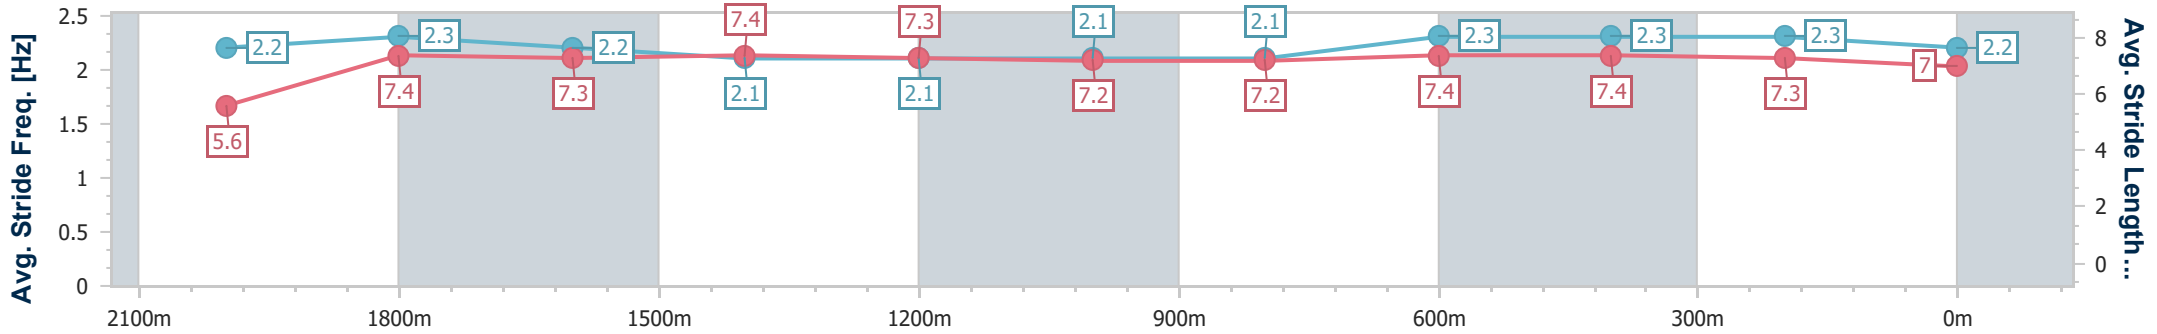

05 November 2024 - 13:05

Track Rating: Good 4, Weather: Fine, Rail Position: +6m Entire

Section	Overall	2000m	1800m	1600m	1400m	1200m	1000m	800m	600m	400m	200m
Section Times	2:20.16 [1] (0:16.68)	2:03.48 [8] (0:12.11)	1:51.37 [8] (0:12.65)	1:38.72 [8] (0:12.73)	1:25.99 [7] (0:12.74)	1:13.25 [7] (0:12.49)	1:00.76 [6] (0:12.92)	0:47.84 [6] (0:12.08)	0:35.76 [5] (0:11.87)	0:23.89 [5] (0:11.66)	0:12.23 [3] (0:12.23)
Average Speed [km/h]	43.3	59.4	57.0	56.9	56.6	57.9	56.1	60.0	61.1	61.7	59.0
Top Speed [km/h]	60.1	60.5	57.8	57.7	58.0	58.3	58.0	61.7	61.3	62.1	61.0
Avg. Dist. to Rail [m]	6.4	0.3	0.3	1.9	2.2	2.3	2.1	1.3	1.0	3.8	5.6
Avg. Stride Freq. [Hz]	2.2	2.4	2.3	2.3	2.2	2.3	2.2	2.3	2.4	2.4	2.4
Avg. Stride Length [m]	5.3	7.0	6.9	7.0	7.0	7.1	6.9	7.0	7.0	7.1	6.9

- [ ] Ranking at each section and finish
- .-.- No data available at this section
- NA No data available

Horse/Jockey Name	Kenshin Maru
Final Rank	2
Fastest Section Time (Section)	0:11.67 (2000m)
Top Speed [km/h] (Section)	64.6 (2000m)
Race State	Finished

Sunshine Coast QLD Professional  
Race 2: Sherrin Rentals BM55 Handicap - 2200m

05 November 2024 - 13:05

Track Rating: Good 4, Weather: Fine, Rail Position: +6m Entire

Section	Overall	2000m	1800m	1600m	1400m	1200m	1000m	800m	600m	400m	200m
Section Times	2:20.44 [2] (0:16.10)	2:04.34 [4] (0:11.67)	1:52.67 [3] (0:12.64)	1:40.03 [3] (0:12.75)	1:27.28 [3] (0:12.82)	1:14.46 [3] (0:12.91)	1:01.55 [3] (0:13.03)	0:48.52 [3] (0:11.98)	0:36.54 [3] (0:11.73)	0:24.81 [2] (0:12.03)	0:12.78 [2] (0:12.78)
Average Speed [km/h]	44.7	62.3	57.5	57.0	56.4	55.8	55.8	60.5	62.0	59.9	56.4
Top Speed [km/h]	61.3	64.6	58.7	57.6	56.9	56.9	58.8	62.5	62.8	60.9	58.2
Avg. Dist. to Rail [m]	8.5	1.8	1.7	2.8	2.9	3.1	2.8	1.8	1.3	1.5	3.5
Avg. Stride Freq. [Hz]	2.2	2.3	2.2	2.1	2.1	2.1	2.1	2.3	2.3	2.3	2.2
Avg. Stride Length [m]	5.6	7.4	7.3	7.4	7.3	7.2	7.2	7.4	7.4	7.3	7.0