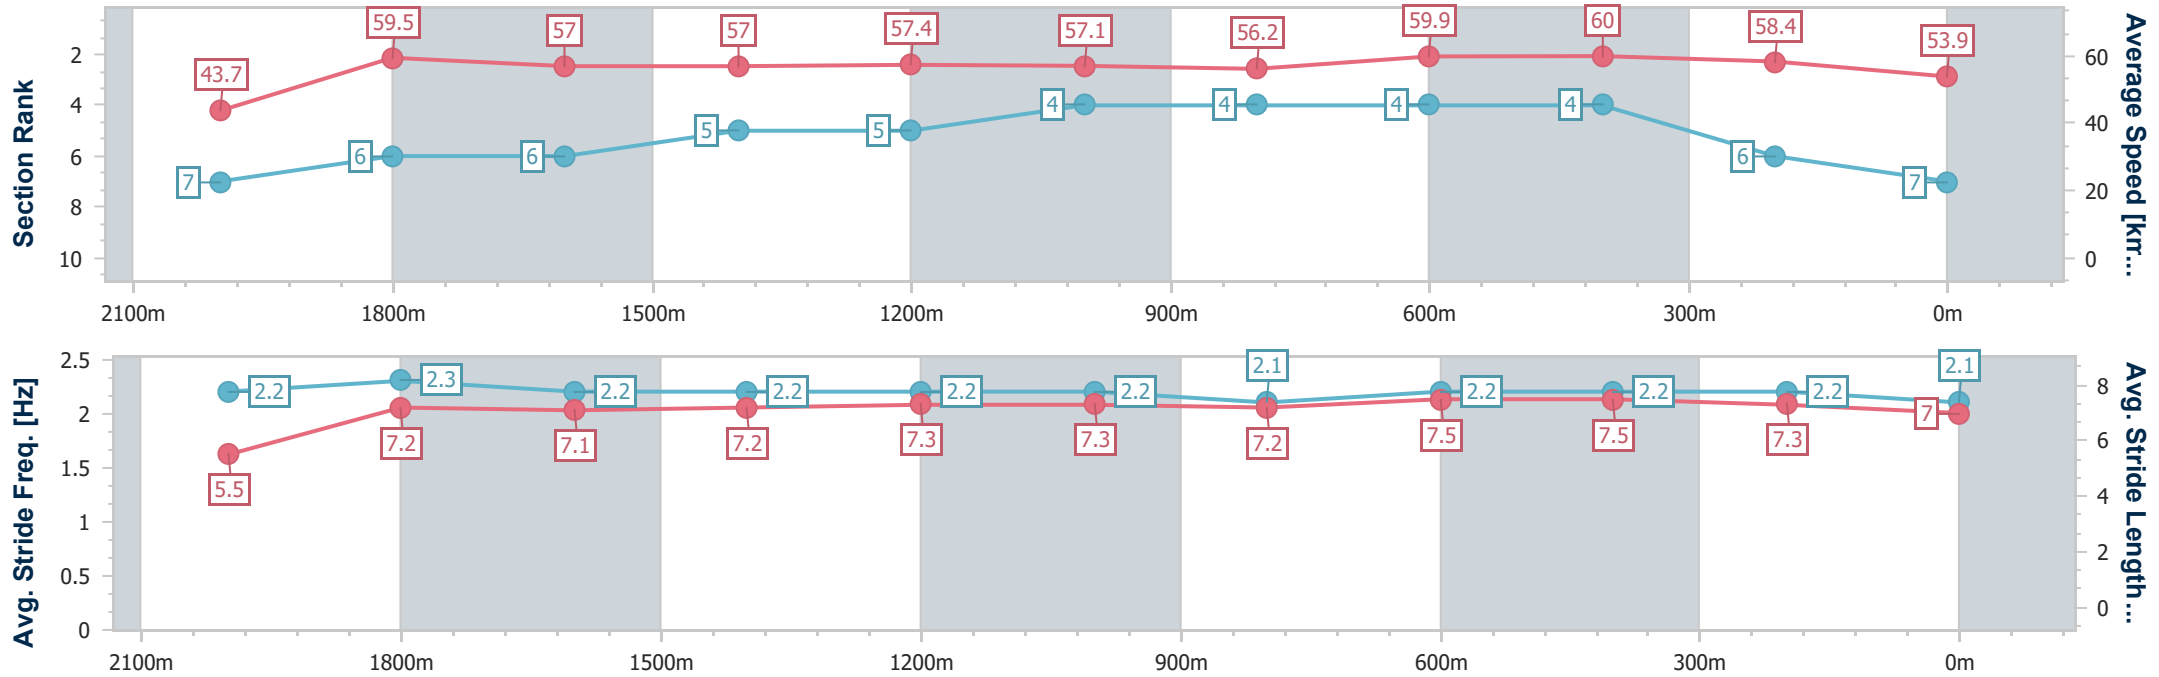

Sunshine Coast QLD Professional  
Race 2: Sherrin Rentals BM55 Handicap - 2200m

05 November 2024 - 13:05

Track Rating: Good 4, Weather: Fine, Rail Position: +6m Entire

Section	Overall	2000m	1800m	1600m	1400m	1200m	1000m	800m	600m	400m	200m
Section Times	2:21.54 [6] (0:16.22)	2:05.32 [5] (0:12.13)	1:53.19 [5] (0:12.71)	1:40.48 [5] (0:12.84)	1:27.64 [6] (0:12.77)	1:14.87 [6] (0:12.76)	1:02.11 [7] (0:13.04)	0:49.07 [7] (0:12.14)	0:36.93 [7] (0:11.84)	0:25.09 [6] (0:12.08)	0:13.01 [7] (0:13.01)
Average Speed [km/h]	44.4	59.4	57.1	56.7	56.8	56.6	55.6	59.7	61.2	59.5	55.5
Top Speed [km/h]	60.4	60.9	58.0	57.0	57.9	57.3	57.8	62.4	62.7	61.1	58.4
Avg. Dist. to Rail [m]	4.2	0.9	1.5	3.4	3.6	3.4	2.9	1.5	1.0	5.2	7.2
Avg. Stride Freq. [Hz]	2.2	2.4	2.3	2.3	2.3	2.3	2.2	2.3	2.4	2.4	2.3
Avg. Stride Length [m]	5.5	6.9	6.8	7.0	6.9	6.9	6.9	7.1	7.1	7.0	6.7

- [ ] Ranking at each section and finish
- .-.- No data available at this section
- NA No data available

Horse/Jockey Name	Lady Matilda
Final Rank	7
Fastest Section Time (Section)	0:12.01 (600m)
Top Speed [km/h] (Section)	61.3 (800m)
Race State	Finished

Sunshine Coast QLD Professional  
Race 2: Sherrin Rentals BM55 Handicap - 2200m

05 November 2024 - 13:05

Track Rating: Good 4, Weather: Fine, Rail Position: +6m Entire

Section	Overall	2000m	1800m	1600m	1400m	1200m	1000m	800m	600m	400m	200m
Section Times	2:21.82 [7] (0:16.44)	2:05.38 [7] (0:12.10)	1:53.28 [6] (0:12.65)	1:40.63 [6] (0:12.70)	1:27.93 [5] (0:12.66)	1:15.27 [5] (0:12.59)	1:02.68 [4] (0:12.87)	0:49.81 [4] (0:12.13)	0:37.68 [4] (0:12.01)	0:25.67 [4] (0:12.35)	0:13.32 [6] (0:13.32)
Average Speed [km/h]	43.7	59.5	57.0	57.0	57.4	57.1	56.2	59.9	60.0	58.4	53.9
Top Speed [km/h]	59.9	60.8	57.5	57.7	57.9	57.8	57.4	61.3	61.0	60.3	57.0
Avg. Dist. to Rail [m]	3.6	0.5	0.5	1.9	2.1	2.1	1.9	1.1	0.4	1.6	3.3
Avg. Stride Freq. [Hz]	2.2	2.3	2.2	2.2	2.2	2.2	2.1	2.2	2.2	2.2	2.1
Avg. Stride Length [m]	5.5	7.2	7.1	7.2	7.3	7.3	7.2	7.5	7.5	7.3	7.0