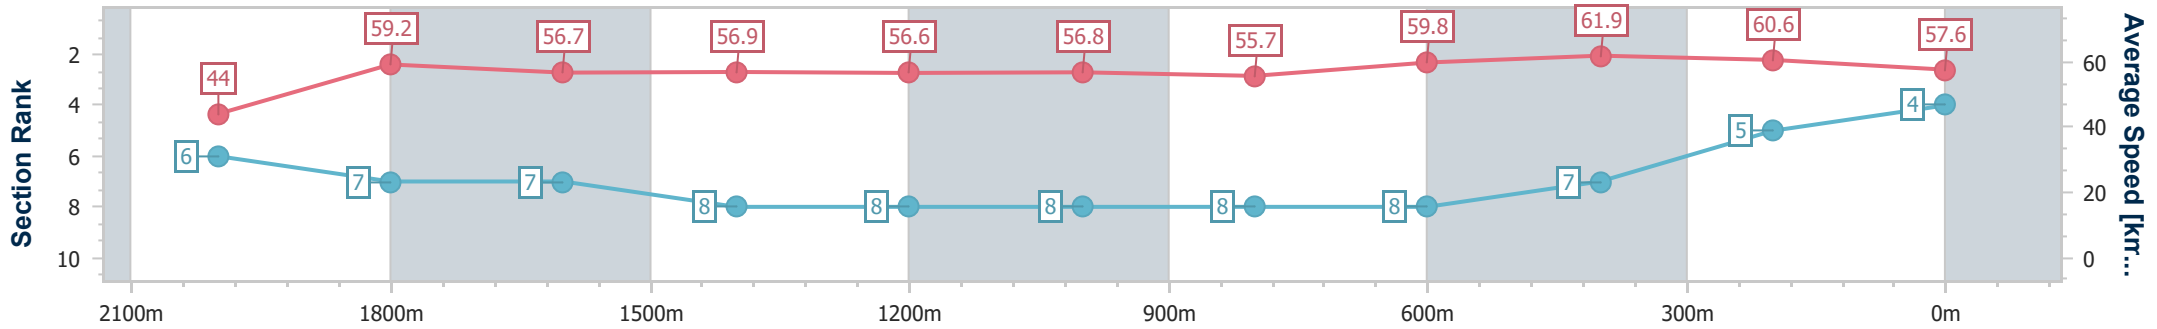

Sunshine Coast QLD Professional  
Race 2: Sherrin Rentals BM55 Handicap - 2200m

05 November 2024 - 13:05

Track Rating: Good 4, Weather: Fine, Rail Position: +6m Entire

Section	Overall	2000m	1800m	1600m	1400m	1200m	1000m	800m	600m	400m	200m
Section Times	2:20.95 [4] (0:16.38)	2:04.57 [6] (0:12.20)	1:52.37 [7] (0:12.83)	1:39.54 [7] (0:12.76)	1:26.78 [8] (0:12.79)	1:13.99 [8] (0:12.69)	1:01.30 [8] (0:13.03)	0:48.27 [8] (0:12.12)	0:36.15 [8] (0:11.74)	0:24.41 [7] (0:11.92)	0:12.49 [5] (0:12.49)
Average Speed [km/h]	44.0	59.2	56.7	56.9	56.6	56.8	55.7	59.8	61.9	60.6	57.6
Top Speed [km/h]	59.1	60.7	57.4	57.4	57.5	57.7	56.7	62.4	63.0	61.5	59.8
Avg. Dist. to Rail [m]	5.3	0.8	1.6	3.0	3.2	3.3	2.2	1.5	1.4	3.7	6.0
Avg. Stride Freq. [Hz]	2.3	2.4	2.3	2.3	2.3	2.3	2.3	2.4	2.4	2.4	2.4
Avg. Stride Length [m]	5.3	6.9	6.8	7.0	6.8	6.9	6.7	7.0	7.1	7.1	6.8