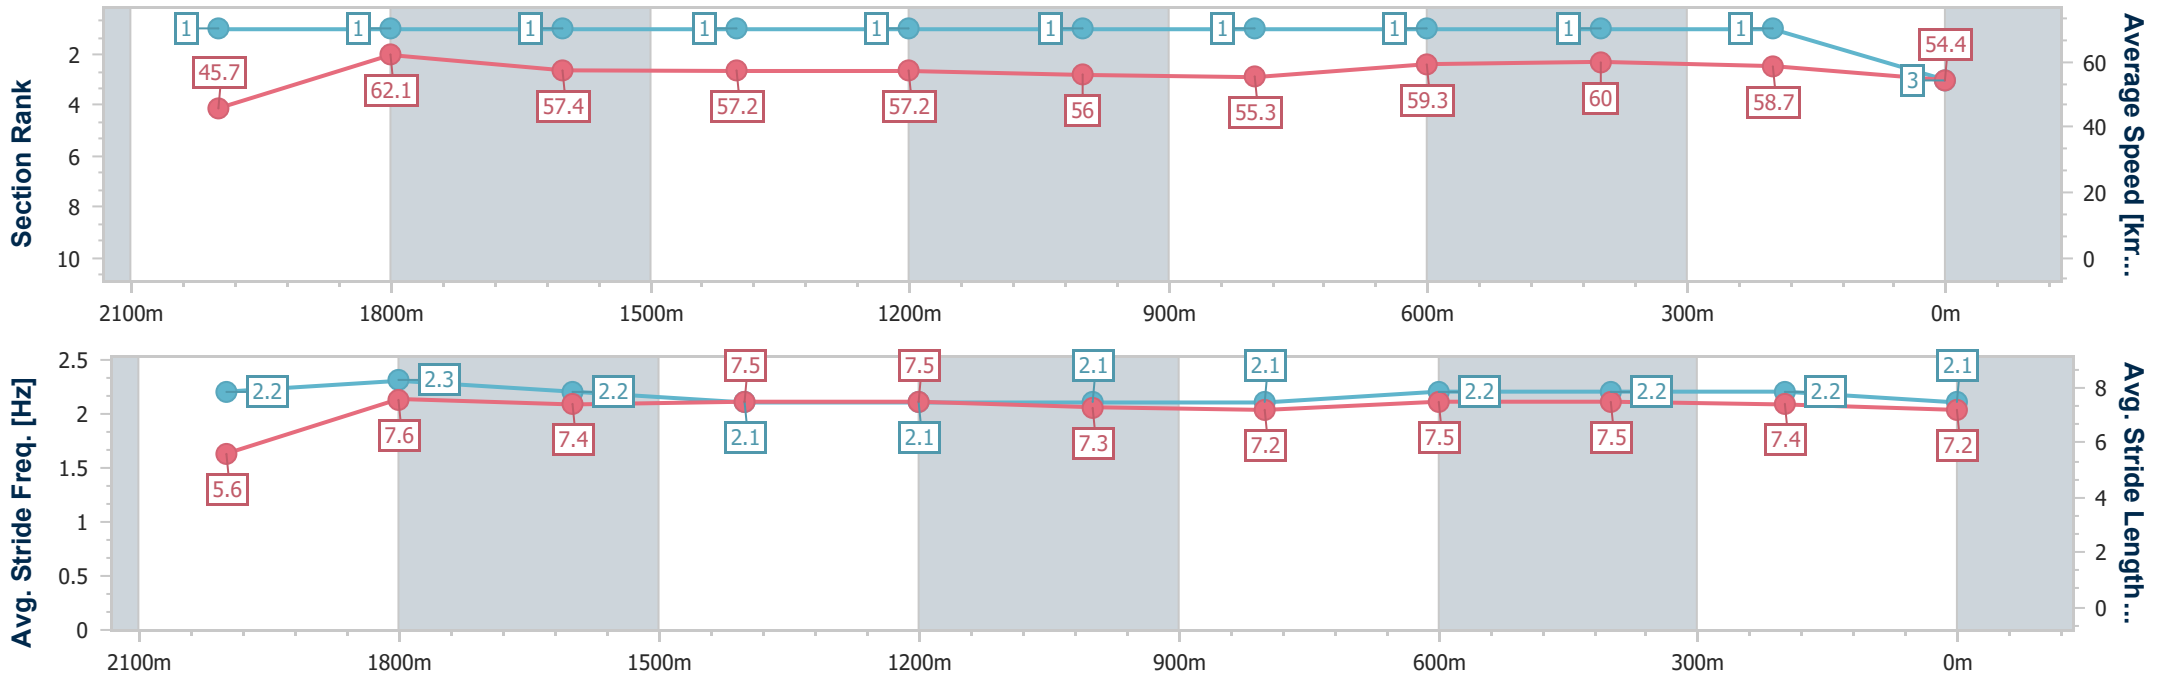

- [ ] Ranking at each section and finish
- .-.- No data available at this section
- NA No data available

Horse/Jockey Name	Son Of Satono
Final Rank	3
Fastest Section Time (Section)	0:11.59 (2000m)
Top Speed [km/h] (Section)	63.6 (2000m)
Race State	Finished

Sunshine Coast QLD Professional  
Race 2: Sherrin Rentals BM55 Handicap - 2200m

05 November 2024 - 13:05

Track Rating: Good 4, Weather: Fine, Rail Position: +6m Entire

Section	Overall	2000m	1800m	1600m	1400m	1200m	1000m	800m	600m	400m	200m
Section Times	2:20.89 [3] (0:15.75)	2:05.14 [1] (0:11.59)	1:53.55 [1] (0:12.58)	1:40.97 [1] (0:12.65)	1:28.32 [1] (0:12.67)	1:15.65 [1] (0:12.89)	1:02.76 [1] (0:13.06)	0:49.70 [1] (0:12.21)	0:37.49 [1] (0:12.01)	0:25.48 [1] (0:12.24)	0:13.24 [1] (0:13.24)
Average Speed [km/h]	45.7	62.1	57.4	57.2	57.2	56.0	55.3	59.3	60.0	58.7	54.4
Top Speed [km/h]	62.7	63.6	59.5	58.7	58.4	56.5	57.7	60.8	60.4	60.2	57.4
Avg. Dist. to Rail [m]	4.4	0.5	0.6	1.9	2.0	2.1	1.9	1.0	0.3	0.6	2.0
Avg. Stride Freq. [Hz]	2.2	2.3	2.2	2.1	2.1	2.1	2.1	2.2	2.2	2.2	2.1
Avg. Stride Length [m]	5.6	7.6	7.4	7.5	7.5	7.3	7.2	7.5	7.5	7.4	7.2