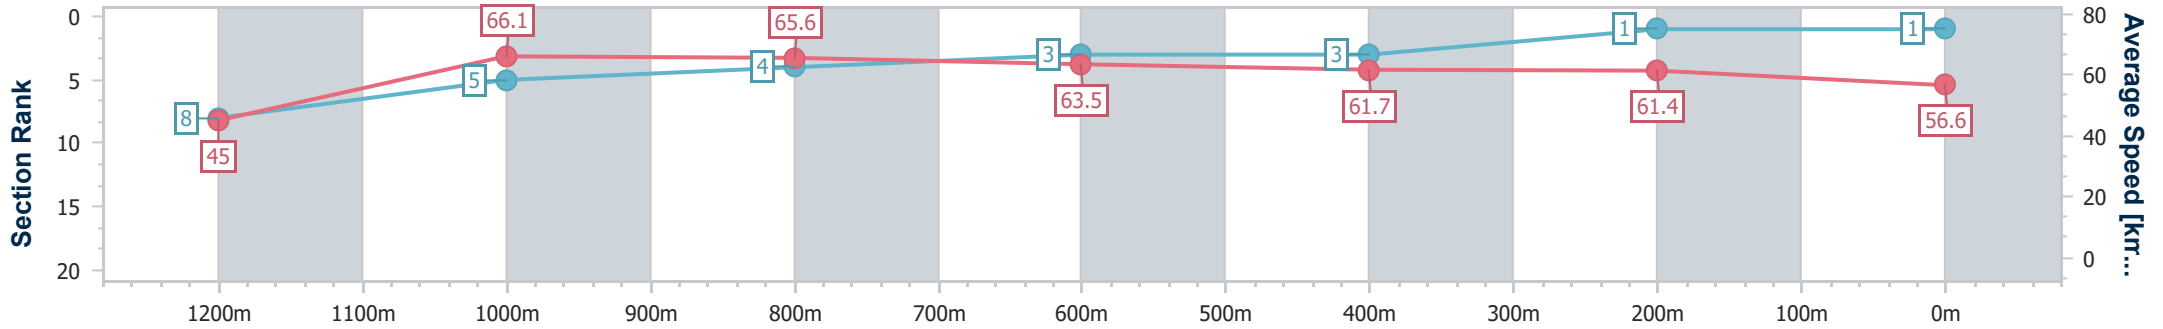

Horse/Jockey Name	Barello
Final Rank	1
Fastest Section Time (Section)	0:08.06 (Overall)
Top Speed [km/h] (Section)	67.8 (1200m)
Race State	Finished

Sunshine Coast QLD Professional
Race 7: ELITE Lifestyle Properties BM58 Handicap - 1300m
05 November 2024 - 17:01
Track Rating: Good 4, Weather: Fine, Rail Position: +6m Entire

Section	Overall	1200m	1000m	800m	600m	400m	200m
Section Times	1:17.57 [1] (0:08.06)	1:09.51 [8] (0:10.87)	0:58.64 [5] (0:11.07)	0:47.57 [4] (0:11.38)	0:36.19 [3] (0:11.70)	0:24.49 [3] (0:11.75)	0:12.74 [1] (0:12.74)
Average Speed [km/h]	45.0	66.1	65.6	63.5	61.7	61.4	56.6
Top Speed [km/h]	62.6	67.8	67.1	64.9	64.0	62.1	60.1
Avg. Dist. to Rail [m]	3.6	2.4	2.2	1.3	0.4	1.1	0.4
Avg. Stride Freq. [Hz]	2.1	2.3	2.2	2.2	2.2	2.2	2.2
Avg. Stride Length [m]	5.8	7.9	8.1	8.0	7.8	7.7	7.3

- [ ] Ranking at each section and finish
- -.-.- No data available at this section
- NA No data available