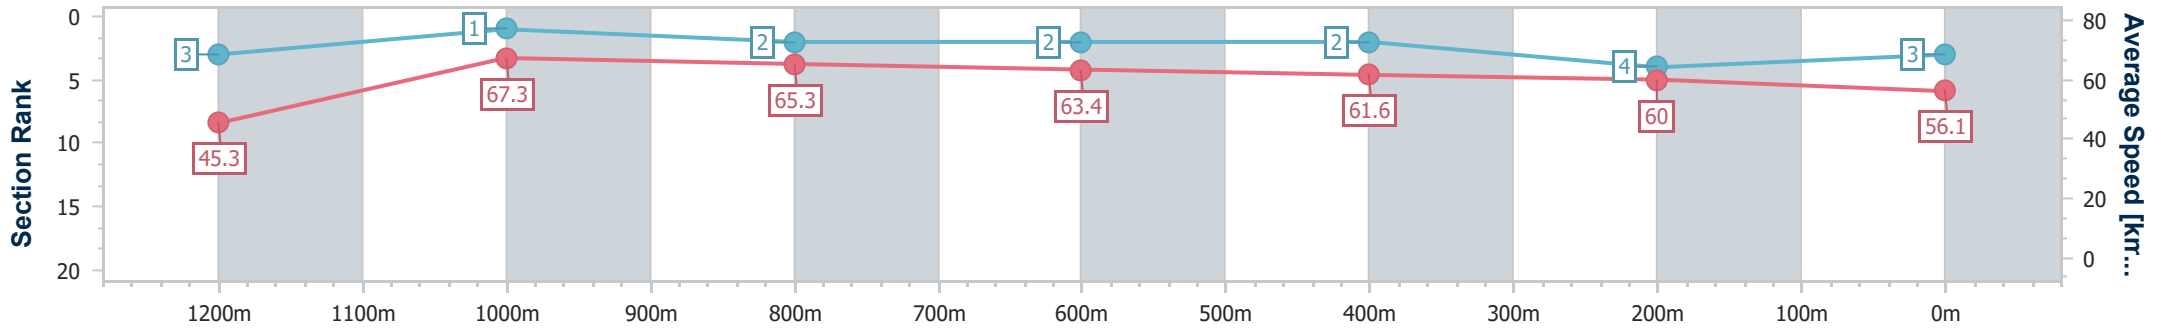

Sunshine Coast QLD Professional
 Race 7: ELITE Lifestyle Properties BM58 Handicap - 1300m
 05 November 2024 - 17:01
 Track Rating: Good 4, Weather: Fine, Rail Position: +6m Entire

Section	Overall	1200m	1000m	800m	600m	400m	200m
Section Times	1:17.86 [3] (0:07.93)	1:09.93 [3] (0:10.70)	0:59.23 [1] (0:11.12)	0:48.11 [2] (0:11.54)	0:36.57 [2] (0:11.71)	0:24.86 [2] (0:12.01)	0:12.85 [4] (0:12.85)
Average Speed [km/h]	45.3	67.3	65.3	63.4	61.6	60.0	56.1
Top Speed [km/h]	62.9	69.5	69.5	64.4	62.9	61.3	58.6
Avg. Dist. to Rail [m]	8.0	5.2	3.9	2.4	0.7	2.7	5.0
Avg. Stride Freq. [Hz]	2.2	2.5	2.4	2.3	2.3	2.3	2.2
Avg. Stride Length [m]	5.6	7.6	7.6	7.5	7.4	7.3	7.0