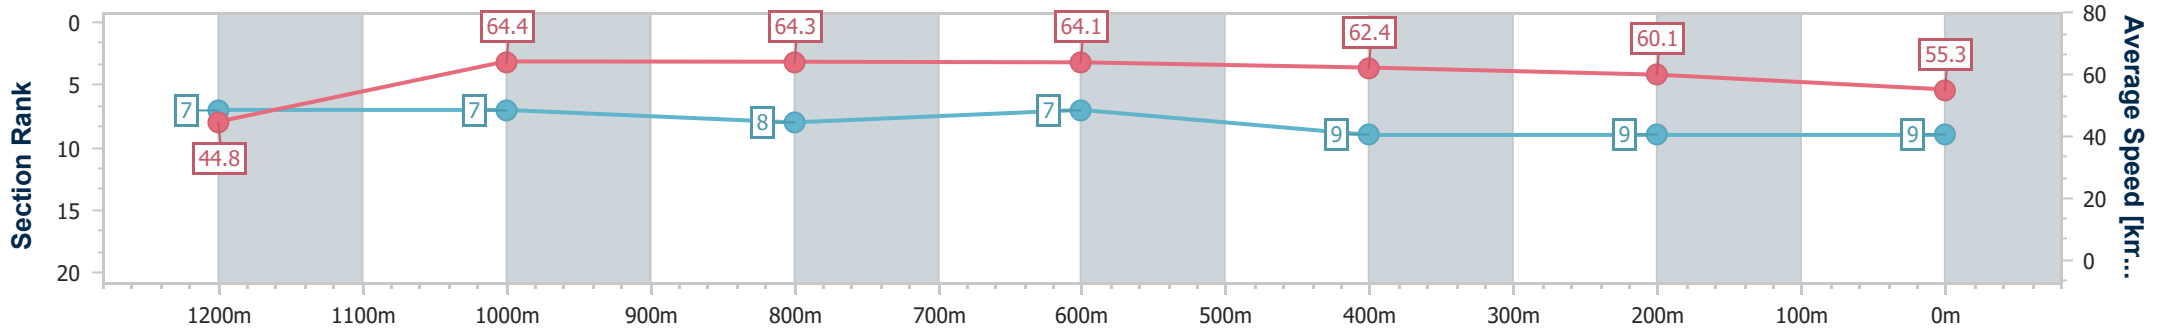

Sunshine Coast QLD Professional
 Race 7: ELITE Lifestyle Properties BM58 Handicap - 1300m
 05 November 2024 - 17:01
 Track Rating: Good 4, Weather: Fine, Rail Position: +6m Entire

Section	Overall	1200m	1000m	800m	600m	400m	200m
Section Times	1:18.61 [8] (0:07.92)	1:10.69 [2] (0:10.93)	0:59.76 [4] (0:11.19)	0:48.57 [5] (0:11.55)	0:37.02 [5] (0:11.68)	0:25.34 [5] (0:11.71)	0:13.63 [3] (0:13.63)
Average Speed [km/h]	45.3	66.0	64.9	63.4	63.4	61.5	52.9
Top Speed [km/h]	64.2	67.7	67.7	65.1	64.4	64.3	58.0
Avg. Dist. to Rail [m]	6.4	3.3	3.1	3.2	4.8	6.7	6.9
Avg. Stride Freq. [Hz]	2.3	2.5	2.4	2.4	2.4	2.4	2.2
Avg. Stride Length [m]	5.4	7.4	7.4	7.5	7.3	7.1	6.6

- [] Ranking at each section and finish
- .-.- No data available at this section
- NA No data available

Horse/Jockey Name	Italian Dancer
Final Rank	9
Fastest Section Time (Section)	0:08.06 (Overall)
Top Speed [km/h] (Section)	65.8 (1200m)
Race State	Finished

Sunshine Coast QLD Professional
 Race 7: ELITE Lifestyle Properties BM58 Handicap - 1300m
 05 November 2024 - 17:01
 Track Rating: Good 4, Weather: Fine, Rail Position: +6m Entire

Section	Overall	1200m	1000m	800m	600m	400m	200m
Section Times	1:18.61 [9] (0:08.06)	1:10.55 [7] (0:11.16)	0:59.39 [7] (0:11.28)	0:48.11 [8] (0:11.38)	0:36.73 [7] (0:11.75)	0:24.98 [9] (0:11.97)	0:13.01 [9] (0:13.01)
Average Speed [km/h]	44.8	64.4	64.3	64.1	62.4	60.1	55.3
Top Speed [km/h]	63.8	65.8	65.3	65.1	63.9	61.7	58.5
Avg. Dist. to Rail [m]	11.9	7.4	3.6	2.2	3.0	3.9	3.4
Avg. Stride Freq. [Hz]	2.3	2.4	2.3	2.3	2.3	2.2	2.1
Avg. Stride Length [m]	5.2	7.5	7.8	7.8	7.6	7.4	7.3