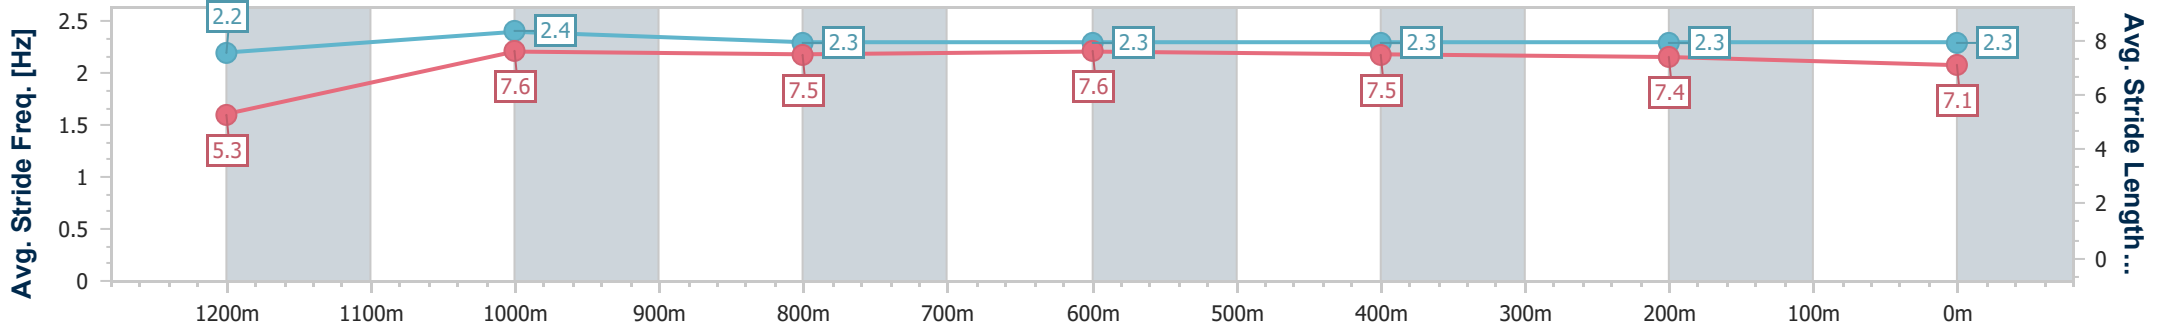

- [] Ranking at each section and finish
- .-.- No data available at this section
- NA No data available

Horse/Jockey Name	Pinkus
Final Rank	2
Fastest Section Time (Section)	0:08.50 (Overall)
Top Speed [km/h] (Section)	65.9 (1200m)
Race State	Finished

Sunshine Coast QLD Professional
 Race 7: ELITE Lifestyle Properties BM58 Handicap - 1300m
 05 November 2024 - 17:01
 Track Rating: Good 4, Weather: Fine, Rail Position: +6m Entire

Section	Overall	1200m	1000m	800m	600m	400m	200m
Section Times	1:17.65 [2] (0:08.50)	1:09.15 [10] (0:11.10)	0:58.05 [10] (0:11.21)	0:46.84 [10] (0:11.33)	0:35.51 [9] (0:11.46)	0:24.05 [8] (0:11.57)	0:12.48 [8] (0:12.48)
Average Speed [km/h]	42.3	65.0	64.1	64.0	63.0	62.1	57.6
Top Speed [km/h]	62.0	65.9	65.7	65.2	63.8	63.4	61.2
Avg. Dist. to Rail [m]	9.7	3.5	1.3	0.6	0.5	1.4	1.9
Avg. Stride Freq. [Hz]	2.2	2.4	2.3	2.3	2.3	2.3	2.3
Avg. Stride Length [m]	5.3	7.6	7.5	7.6	7.5	7.4	7.1