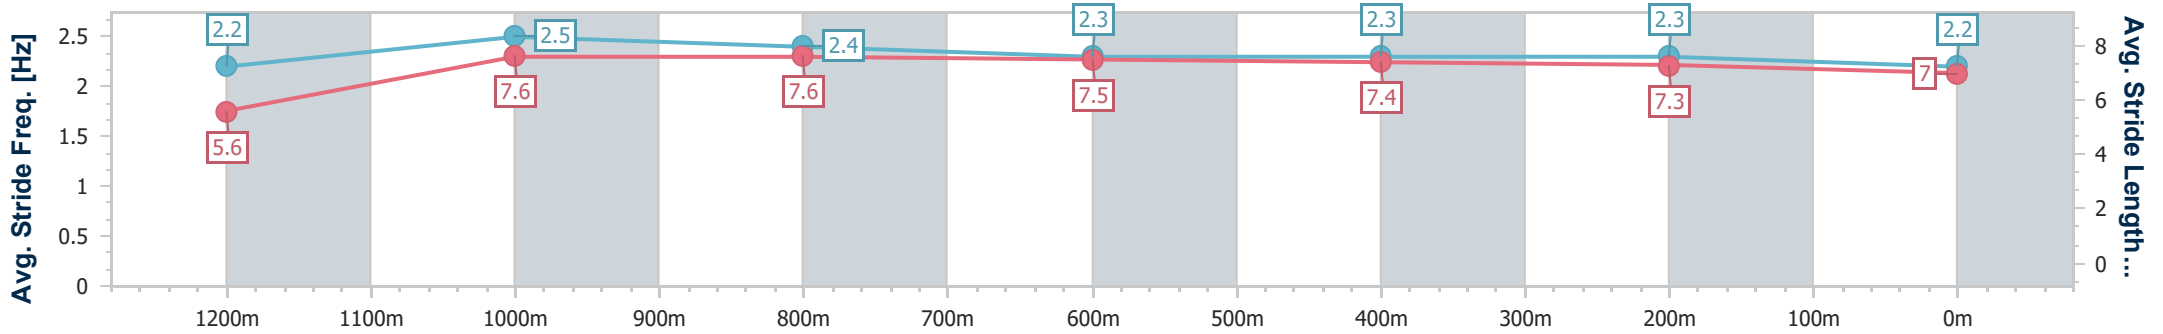

- [] Ranking at each section and finish
- .-.- No data available at this section
- NA No data available

Horse/Jockey Name	Kubwa
Final Rank	3
Fastest Section Time (Section)	0:07.93 (Overall)
Top Speed [km/h] (Section)	69.5 (1200m)
Race State	Finished

Sunshine Coast QLD Professional
 Race 7: ELITE Lifestyle Properties BM58 Handicap - 1300m
 05 November 2024 - 17:01
 Track Rating: Good 4, Weather: Fine, Rail Position: +6m Entire

Section	Overall	1200m	1000m	800m	600m	400m	200m
Section Times	1:17.86 [3] (0:07.93)	1:09.93 [3] (0:10.70)	0:59.23 [1] (0:11.12)	0:48.11 [2] (0:11.54)	0:36.57 [2] (0:11.71)	0:24.86 [2] (0:12.01)	0:12.85 [4] (0:12.85)
Average Speed [km/h]	45.3	67.3	65.3	63.4	61.6	60.0	56.1
Top Speed [km/h]	62.9	69.5	69.5	64.4	62.9	61.3	58.6
Avg. Dist. to Rail [m]	8.0	5.2	3.9	2.4	0.7	2.7	5.0
Avg. Stride Freq. [Hz]	2.2	2.5	2.4	2.3	2.3	2.3	2.2
Avg. Stride Length [m]	5.6	7.6	7.6	7.5	7.4	7.3	7.0