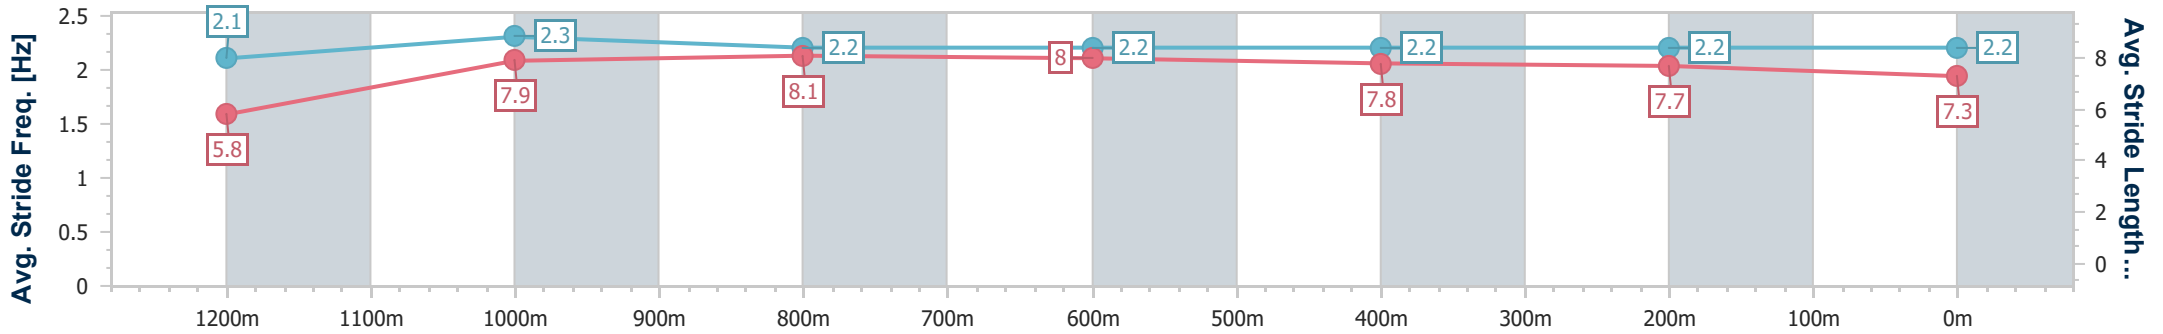

SCN Saddle cloth number
 DNF Did not finish
 DNT Did not track

Horse/Jockey Name	Barello
Final Rank	1
Fastest Section Time (Section)	0:08.06 (Overall)
Top Speed [km/h] (Section)	67.8 (1200m)
Race State	Finished

Sunshine Coast QLD Professional
 Race 7: ELITE Lifestyle Properties BM58 Handicap - 1300m
 05 November 2024 - 17:01
 Track Rating: Good 4, Weather: Fine, Rail Position: +6m Entire

Section	Overall	1200m	1000m	800m	600m	400m	200m
Section Times	1:17.57 [1] (0:08.06)	1:09.51 [8] (0:10.87)	0:58.64 [5] (0:11.07)	0:47.57 [4] (0:11.38)	0:36.19 [3] (0:11.70)	0:24.49 [3] (0:11.75)	0:12.74 [1] (0:12.74)
Average Speed [km/h]	45.0	66.1	65.6	63.5	61.7	61.4	56.6
Top Speed [km/h]	62.6	67.8	67.1	64.9	64.0	62.1	60.1
Avg. Dist. to Rail [m]	3.6	2.4	2.2	1.3	0.4	1.1	0.4
Avg. Stride Freq. [Hz]	2.1	2.3	2.2	2.2	2.2	2.2	2.2
Avg. Stride Length [m]	5.8	7.9	8.1	8.0	7.8	7.7	7.3