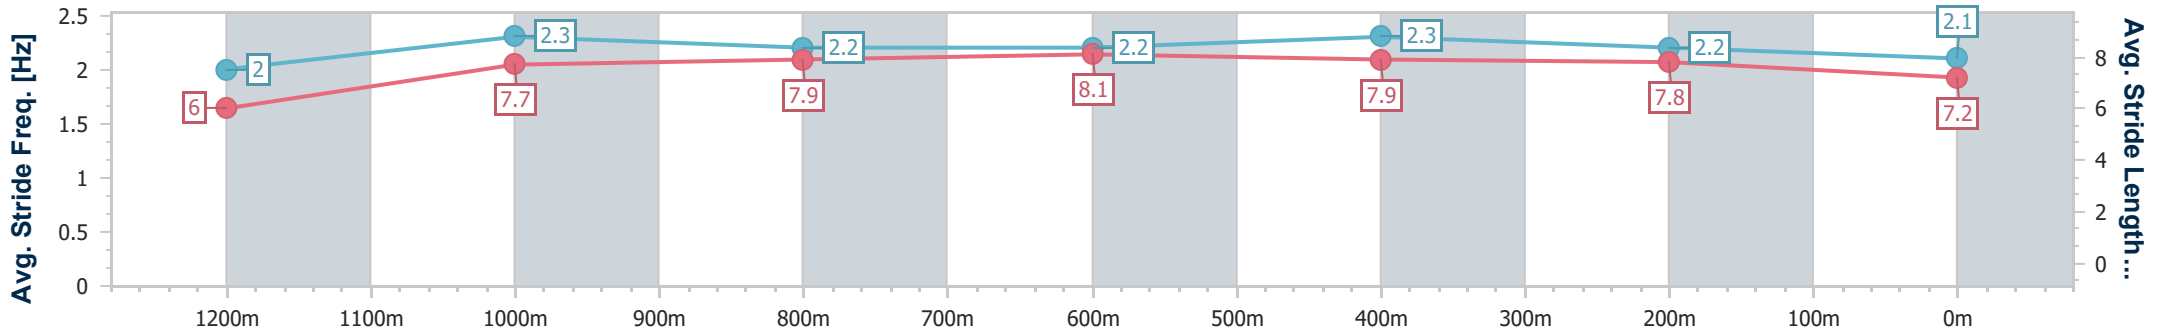

Sunshine Coast QLD Professional
 Race 7: ELITE Lifestyle Properties BM58 Handicap - 1300m
 05 November 2024 - 17:01
 Track Rating: Good 4, Weather: Fine, Rail Position: +6m Entire

Section	Overall	1200m	1000m	800m	600m	400m	200m
Section Times	1:17.88 [4] (0:08.03)	1:09.85 [6] (0:11.19)	0:58.66 [7] (0:11.19)	0:47.47 [7] (0:11.49)	0:35.98 [8] (0:11.53)	0:24.45 [7] (0:11.73)	0:12.72 [6] (0:12.72)
Average Speed [km/h]	44.9	64.4	64.7	63.3	62.7	61.2	56.8
Top Speed [km/h]	61.5	66.3	65.0	65.0	64.3	63.0	59.5
Avg. Dist. to Rail [m]	5.1	3.1	2.0	1.4	0.9	1.8	1.9
Avg. Stride Freq. [Hz]	2.3	2.5	2.4	2.4	2.4	2.4	2.3
Avg. Stride Length [m]	5.3	7.2	7.3	7.3	7.1	7.1	6.8

- [] Ranking at each section and finish
- .-.- No data available at this section
- NA No data available

Horse/Jockey Name	Smart Action
Final Rank	5
Fastest Section Time (Section)	0:08.02 (Overall)
Top Speed [km/h] (Section)	66.5 (1200m)
Race State	Finished

Sunshine Coast QLD Professional
 Race 7: ELITE Lifestyle Properties BM58 Handicap - 1300m
 05 November 2024 - 17:01
 Track Rating: Good 4, Weather: Fine, Rail Position: +6m Entire

Section	Overall	1200m	1000m	800m	600m	400m	200m
Section Times	1:17.95 [5] (0:08.02)	1:09.93 [4] (0:11.07)	0:58.86 [6] (0:11.21)	0:47.65 [6] (0:11.55)	0:36.10 [6] (0:11.46)	0:24.64 [6] (0:11.61)	0:13.03 [2] (0:13.03)
Average Speed [km/h]	44.8	65.2	64.6	63.3	64.1	62.2	55.1
Top Speed [km/h]	62.4	66.5	66.0	64.3	64.6	63.7	59.4
Avg. Dist. to Rail [m]	7.7	4.9	3.1	2.6	3.7	7.0	7.5
Avg. Stride Freq. [Hz]	2.0	2.3	2.2	2.2	2.3	2.2	2.1
Avg. Stride Length [m]	6.0	7.7	7.9	8.1	7.9	7.8	7.2