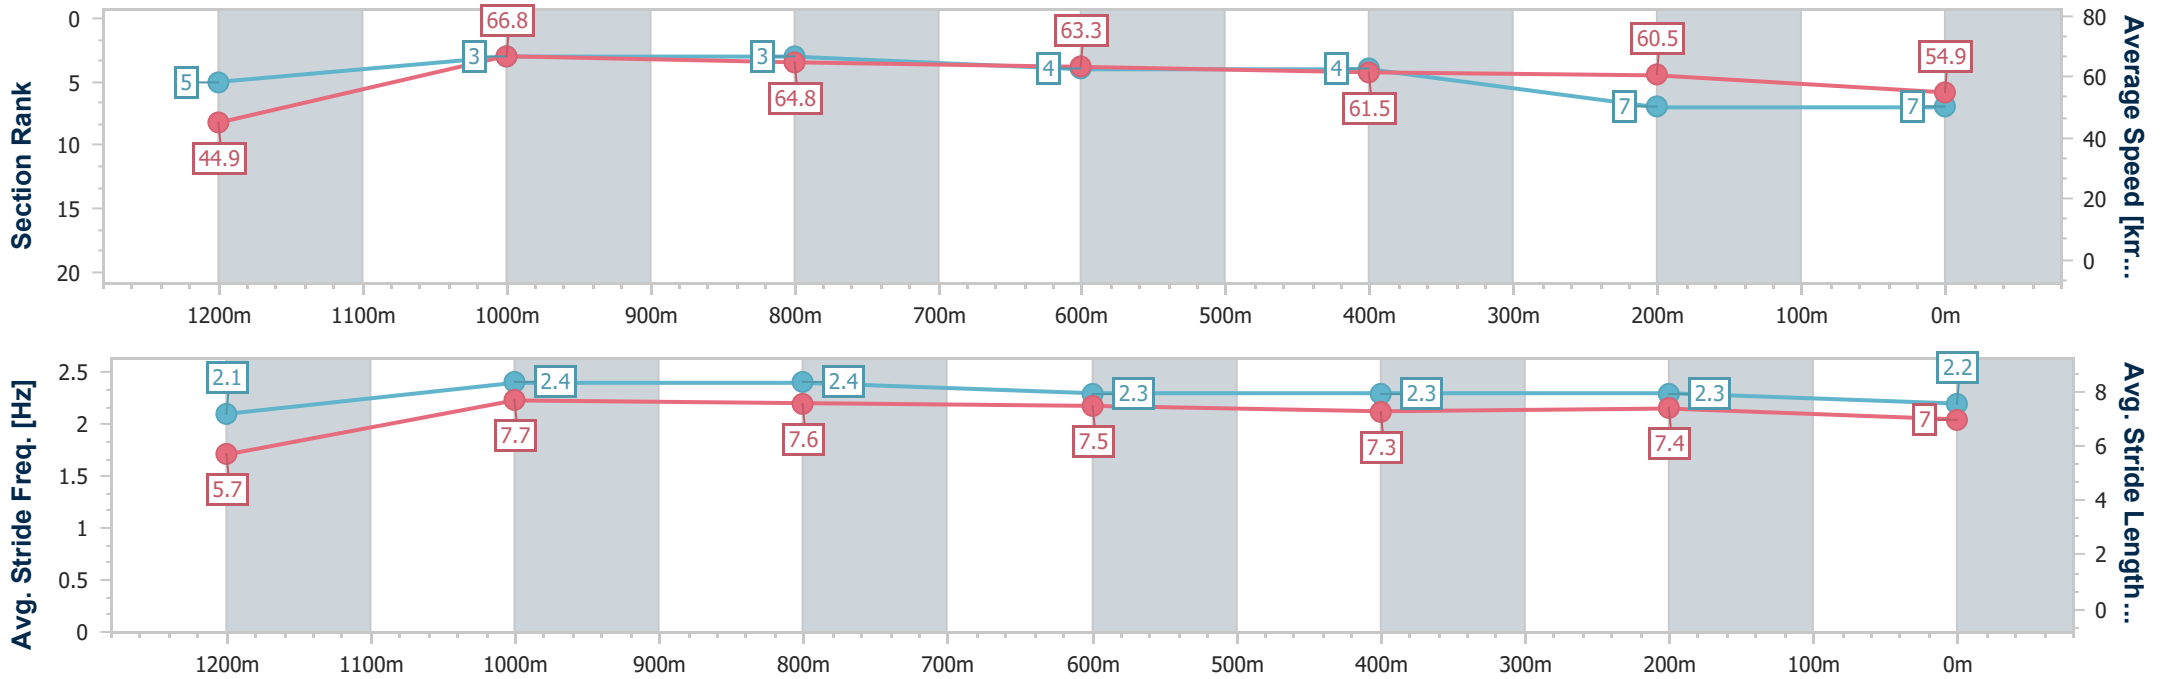

Sunshine Coast QLD Professional
 Race 7: ELITE Lifestyle Properties BM58 Handicap - 1300m
 05 November 2024 - 17:01
 Track Rating: Good 4, Weather: Fine, Rail Position: +6m Entire

Section	Overall	1200m	1000m	800m	600m	400m	200m
Section Times	1:18.27 [6] (0:07.88)	1:10.39 [1] (0:10.75)	0:59.64 [2] (0:11.04)	0:48.60 [1] (0:11.42)	0:37.18 [1] (0:11.90)	0:25.28 [1] (0:12.17)	0:13.11 [5] (0:13.11)
Average Speed [km/h]	45.6	67.0	65.6	63.5	60.7	59.1	54.9
Top Speed [km/h]	62.9	68.8	67.2	64.5	62.4	60.4	58.0
Avg. Dist. to Rail [m]	3.8	2.0	2.0	1.2	0.8	0.7	1.0
Avg. Stride Freq. [Hz]	2.2	2.4	2.4	2.4	2.3	2.3	2.2
Avg. Stride Length [m]	5.7	7.6	7.6	7.4	7.3	7.2	6.8

- [] Ranking at each section and finish
- .-.- No data available at this section
- NA No data available

Horse/Jockey Name	Kamariya
Final Rank	7
Fastest Section Time (Section)	0:08.03 (Overall)
Top Speed [km/h] (Section)	67.5 (1000m)
Race State	Finished

Sunshine Coast QLD Professional
 Race 7: ELITE Lifestyle Properties BM58 Handicap - 1300m
 05 November 2024 - 17:01
 Track Rating: Good 4, Weather: Fine, Rail Position: +6m Entire

Section	Overall	1200m	1000m	800m	600m	400m	200m
Section Times	1:18.27 [7] (0:08.03)	1:10.24 [5] (0:10.80)	0:59.44 [3] (0:11.15)	0:48.29 [3] (0:11.42)	0:36.87 [4] (0:11.83)	0:25.04 [4] (0:11.93)	0:13.11 [7] (0:13.11)
Average Speed [km/h]	44.9	66.8	64.8	63.3	61.5	60.5	54.9
Top Speed [km/h]	64.4	67.4	67.5	64.8	62.1	61.5	57.9
Avg. Dist. to Rail [m]	9.1	6.3	3.2	0.6	2.0	4.2	5.2
Avg. Stride Freq. [Hz]	2.1	2.4	2.4	2.3	2.3	2.3	2.2
Avg. Stride Length [m]	5.7	7.7	7.6	7.5	7.3	7.4	7.0