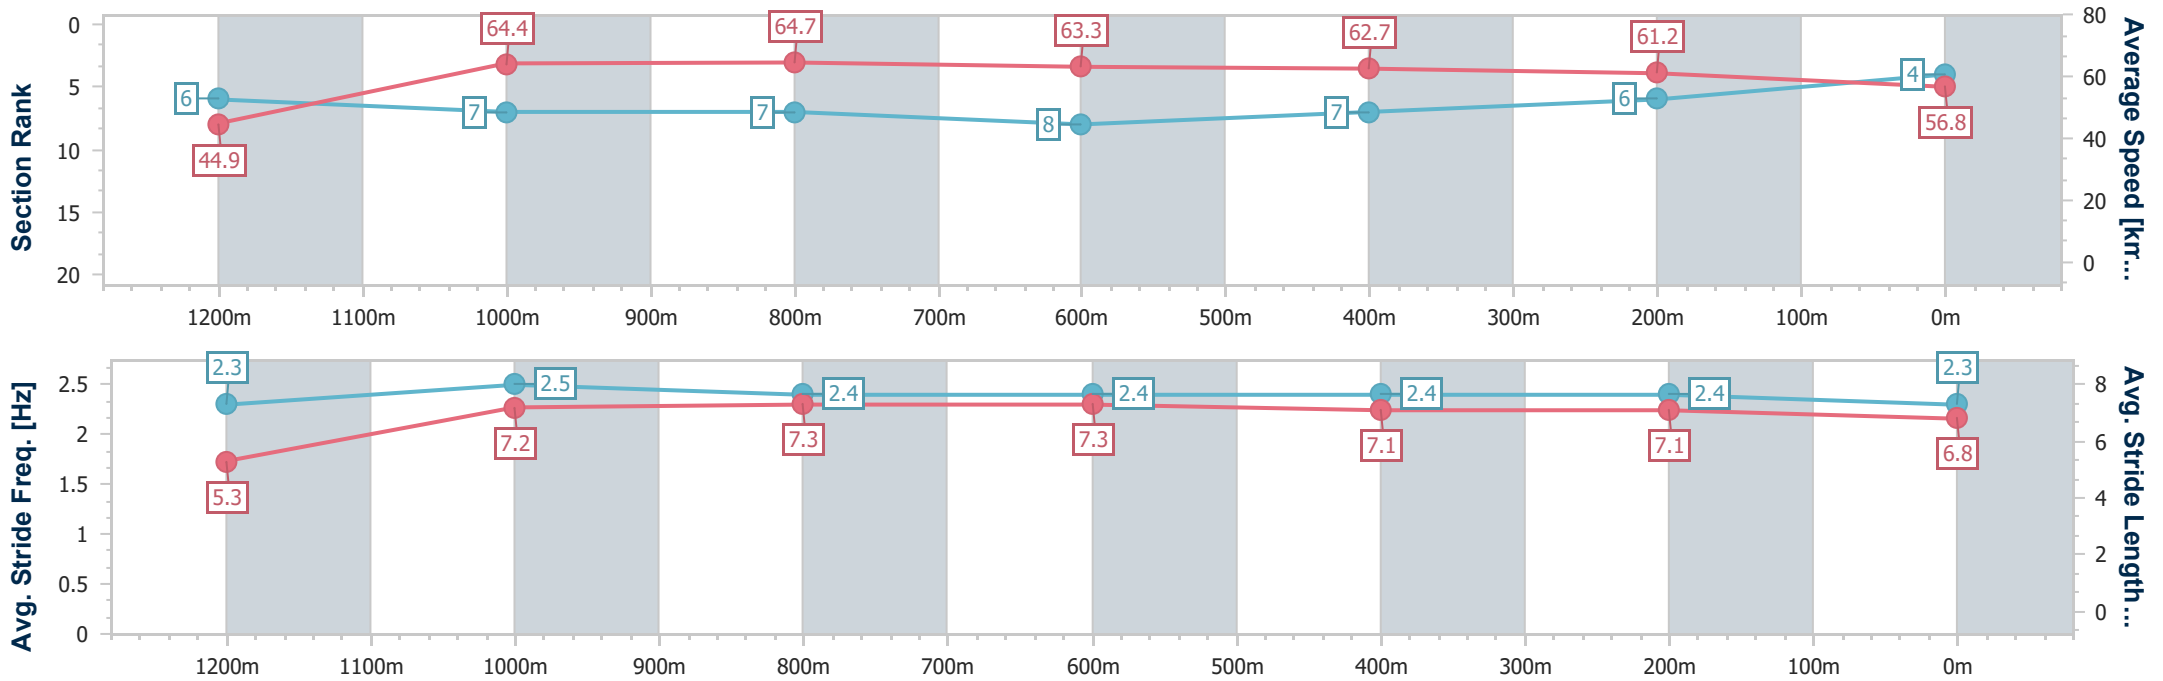

- [] Ranking at each section and finish
- .-.- No data available at this section
- NA No data available

Horse/Jockey Name	Bandit
Final Rank	4
Fastest Section Time (Section)	0:08.03 (Overall)
Top Speed [km/h] (Section)	66.3 (1200m)
Race State	Finished

Sunshine Coast QLD Professional
 Race 7: ELITE Lifestyle Properties BM58 Handicap - 1300m
 05 November 2024 - 17:01
 Track Rating: Good 4, Weather: Fine, Rail Position: +6m Entire

Section	Overall	1200m	1000m	800m	600m	400m	200m
Section Times	1:17.88 [4] (0:08.03)	1:09.85 [6] (0:11.19)	0:58.66 [7] (0:11.19)	0:47.47 [7] (0:11.49)	0:35.98 [8] (0:11.53)	0:24.45 [7] (0:11.73)	0:12.72 [6] (0:12.72)
Average Speed [km/h]	44.9	64.4	64.7	63.3	62.7	61.2	56.8
Top Speed [km/h]	61.5	66.3	65.0	65.0	64.3	63.0	59.5
Avg. Dist. to Rail [m]	5.1	3.1	2.0	1.4	0.9	1.8	1.9
Avg. Stride Freq. [Hz]	2.3	2.5	2.4	2.4	2.4	2.4	2.3
Avg. Stride Length [m]	5.3	7.2	7.3	7.3	7.1	7.1	6.8