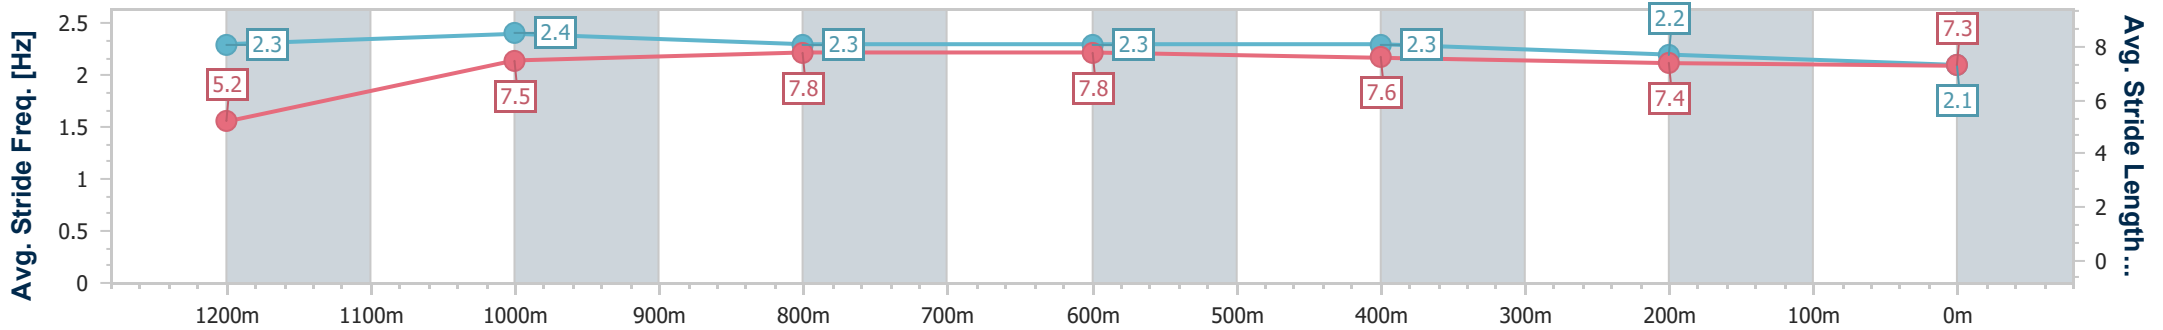

Sunshine Coast QLD Professional
 Race 7: ELITE Lifestyle Properties BM58 Handicap - 1300m
 05 November 2024 - 17:01
 Track Rating: Good 4, Weather: Fine, Rail Position: +6m Entire

Section	Overall	1200m	1000m	800m	600m	400m	200m
Section Times	1:18.61 [8] (0:07.92)	1:10.69 [2] (0:10.93)	0:59.76 [4] (0:11.19)	0:48.57 [5] (0:11.55)	0:37.02 [5] (0:11.68)	0:25.34 [5] (0:11.71)	0:13.63 [3] (0:13.63)
Average Speed [km/h]	45.3	66.0	64.9	63.4	63.4	61.5	52.9
Top Speed [km/h]	64.2	67.7	67.7	65.1	64.4	64.3	58.0
Avg. Dist. to Rail [m]	6.4	3.3	3.1	3.2	4.8	6.7	6.9
Avg. Stride Freq. [Hz]	2.3	2.5	2.4	2.4	2.4	2.4	2.2
Avg. Stride Length [m]	5.4	7.4	7.4	7.5	7.3	7.1	6.6

- [] Ranking at each section and finish
- .-.- No data available at this section
- NA No data available

Horse/Jockey Name	Italian Dancer
Final Rank	9
Fastest Section Time (Section)	0:08.06 (Overall)
Top Speed [km/h] (Section)	65.8 (1200m)
Race State	Finished

Sunshine Coast QLD Professional
 Race 7: ELITE Lifestyle Properties BM58 Handicap - 1300m
 05 November 2024 - 17:01
 Track Rating: Good 4, Weather: Fine, Rail Position: +6m Entire

Section	Overall	1200m	1000m	800m	600m	400m	200m
Section Times	1:18.61 [9] (0:08.06)	1:10.55 [7] (0:11.16)	0:59.39 [7] (0:11.28)	0:48.11 [8] (0:11.38)	0:36.73 [7] (0:11.75)	0:24.98 [9] (0:11.97)	0:13.01 [9] (0:13.01)
Average Speed [km/h]	44.8	64.4	64.3	64.1	62.4	60.1	55.3
Top Speed [km/h]	63.8	65.8	65.3	65.1	63.9	61.7	58.5
Avg. Dist. to Rail [m]	11.9	7.4	3.6	2.2	3.0	3.9	3.4
Avg. Stride Freq. [Hz]	2.3	2.4	2.3	2.3	2.3	2.2	2.1
Avg. Stride Length [m]	5.2	7.5	7.8	7.8	7.6	7.4	7.3