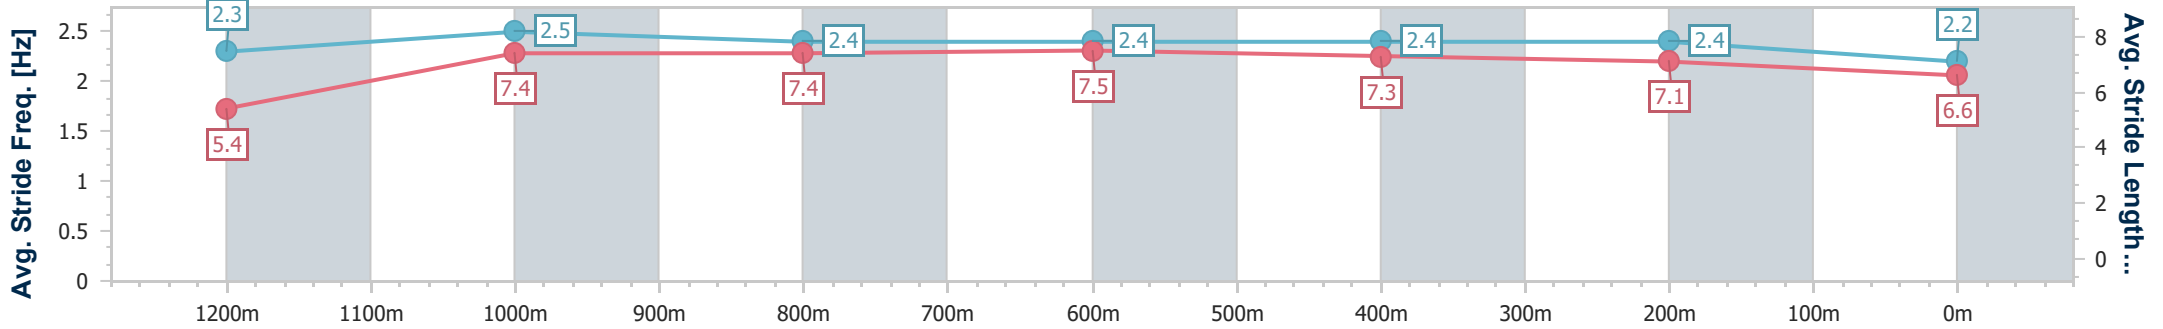

Sunshine Coast QLD Professional
 Race 7: ELITE Lifestyle Properties BM58 Handicap - 1300m
 05 November 2024 - 17:01
 Track Rating: Good 4, Weather: Fine, Rail Position: +6m Entire

Section	Overall	1200m	1000m	800m	600m	400m	200m
Section Times	1:18.27 [7] (0:08.03)	1:10.24 [5] (0:10.80)	0:59.44 [3] (0:11.15)	0:48.29 [3] (0:11.42)	0:36.87 [4] (0:11.83)	0:25.04 [4] (0:11.93)	0:13.11 [7] (0:13.11)
Average Speed [km/h]	44.9	66.8	64.8	63.3	61.5	60.5	54.9
Top Speed [km/h]	64.4	67.4	67.5	64.8	62.1	61.5	57.9
Avg. Dist. to Rail [m]	9.1	6.3	3.2	0.6	2.0	4.2	5.2
Avg. Stride Freq. [Hz]	2.1	2.4	2.4	2.3	2.3	2.3	2.2
Avg. Stride Length [m]	5.7	7.7	7.6	7.5	7.3	7.4	7.0

- [] Ranking at each section and finish
- .-.- No data available at this section
- NA No data available

Horse/Jockey Name	Ocean Alps
Final Rank	8
Fastest Section Time (Section)	0:07.92 (Overall)
Top Speed [km/h] (Section)	67.7 (1200m)
Race State	Finished

Sunshine Coast QLD Professional
 Race 7: ELITE Lifestyle Properties BM58 Handicap - 1300m
 05 November 2024 - 17:01
 Track Rating: Good 4, Weather: Fine, Rail Position: +6m Entire

Section	Overall	1200m	1000m	800m	600m	400m	200m
Section Times	1:18.61 [8] (0:07.92)	1:10.69 [2] (0:10.93)	0:59.76 [4] (0:11.19)	0:48.57 [5] (0:11.55)	0:37.02 [5] (0:11.68)	0:25.34 [5] (0:11.71)	0:13.63 [3] (0:13.63)
Average Speed [km/h]	45.3	66.0	64.9	63.4	63.4	61.5	52.9
Top Speed [km/h]	64.2	67.7	67.7	65.1	64.4	64.3	58.0
Avg. Dist. to Rail [m]	6.4	3.3	3.1	3.2	4.8	6.7	6.9
Avg. Stride Freq. [Hz]	2.3	2.5	2.4	2.4	2.4	2.4	2.2
Avg. Stride Length [m]	5.4	7.4	7.4	7.5	7.3	7.1	6.6