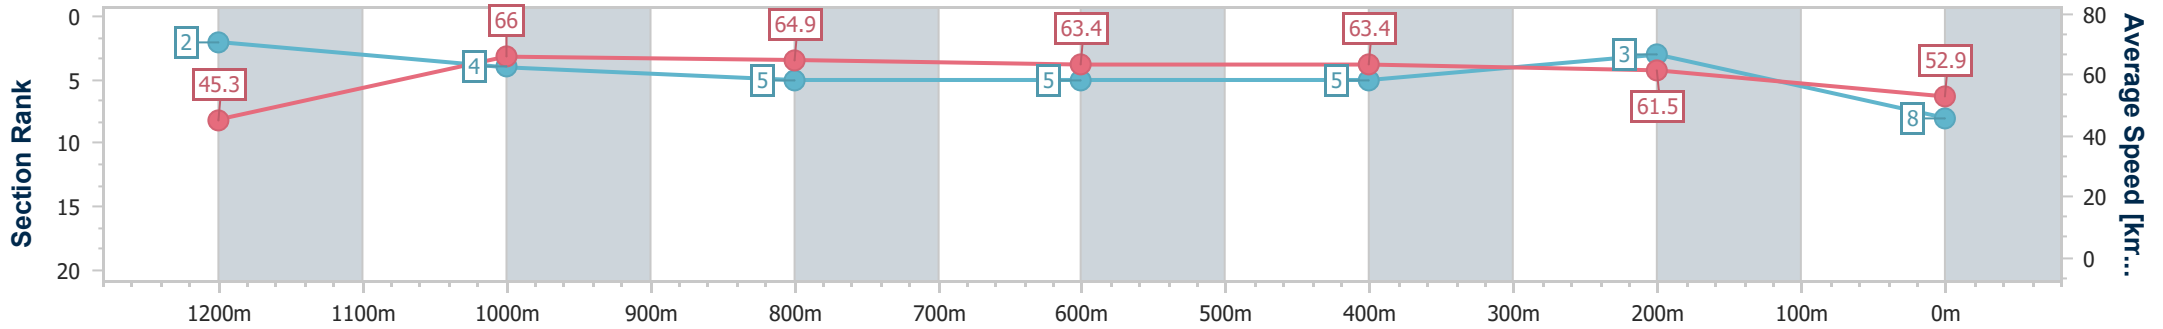

Sunshine Coast QLD Professional
 Race 7: ELITE Lifestyle Properties BM58 Handicap - 1300m
 05 November 2024 - 17:01
 Track Rating: Good 4, Weather: Fine, Rail Position: +6m Entire

Section	Overall	1200m	1000m	800m	600m	400m	200m
Section Times	1:18.27 [7] (0:08.03)	1:10.24 [5] (0:10.80)	0:59.44 [3] (0:11.15)	0:48.29 [3] (0:11.42)	0:36.87 [4] (0:11.83)	0:25.04 [4] (0:11.93)	0:13.11 [7] (0:13.11)
Average Speed [km/h]	44.9	66.8	64.8	63.3	61.5	60.5	54.9
Top Speed [km/h]	64.4	67.4	67.5	64.8	62.1	61.5	57.9
Avg. Dist. to Rail [m]	9.1	6.3	3.2	0.6	2.0	4.2	5.2
Avg. Stride Freq. [Hz]	2.1	2.4	2.4	2.3	2.3	2.3	2.2
Avg. Stride Length [m]	5.7	7.7	7.6	7.5	7.3	7.4	7.0

- [] Ranking at each section and finish
- .-.- No data available at this section
- NA No data available

Horse/Jockey Name	Ocean Alps
Final Rank	8
Fastest Section Time (Section)	0:07.92 (Overall)
Top Speed [km/h] (Section)	67.7 (1200m)
Race State	Finished

Sunshine Coast QLD Professional
 Race 7: ELITE Lifestyle Properties BM58 Handicap - 1300m
 05 November 2024 - 17:01
 Track Rating: Good 4, Weather: Fine, Rail Position: +6m Entire

Section	Overall	1200m	1000m	800m	600m	400m	200m
Section Times	1:18.61 [8] (0:07.92)	1:10.69 [2] (0:10.93)	0:59.76 [4] (0:11.19)	0:48.57 [5] (0:11.55)	0:37.02 [5] (0:11.68)	0:25.34 [5] (0:11.71)	0:13.63 [3] (0:13.63)
Average Speed [km/h]	45.3	66.0	64.9	63.4	63.4	61.5	52.9
Top Speed [km/h]	64.2	67.7	67.7	65.1	64.4	64.3	58.0
Avg. Dist. to Rail [m]	6.4	3.3	3.1	3.2	4.8	6.7	6.9
Avg. Stride Freq. [Hz]	2.3	2.5	2.4	2.4	2.4	2.4	2.2
Avg. Stride Length [m]	5.4	7.4	7.4	7.5	7.3	7.1	6.6