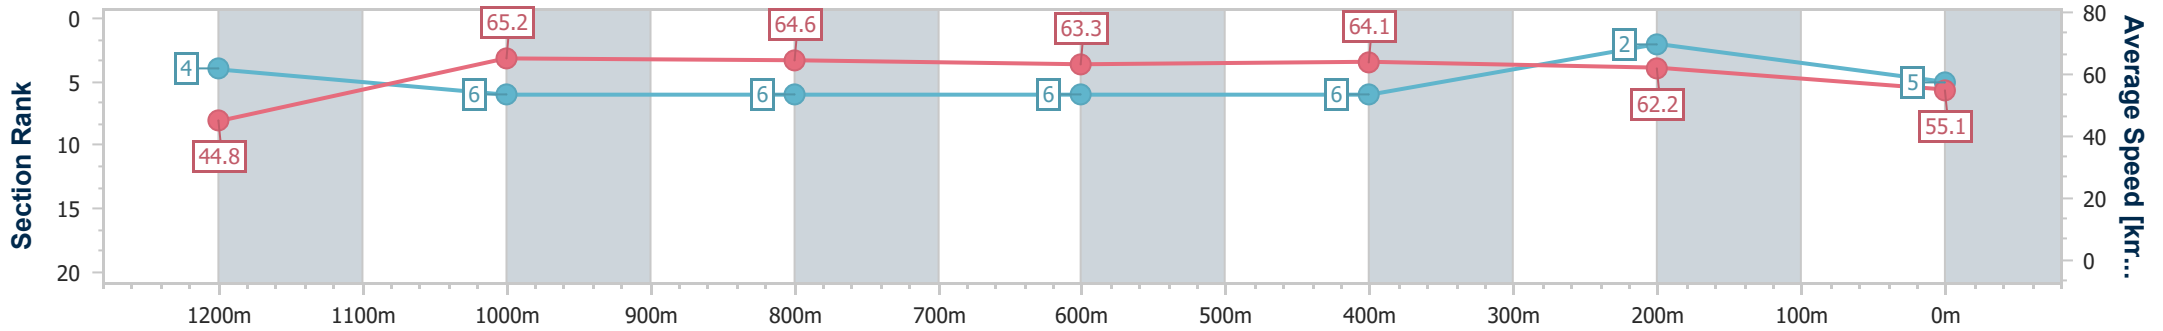

- [] Ranking at each section and finish
- .-.- No data available at this section
- NA No data available

Horse/Jockey Name	Smart Action
Final Rank	5
Fastest Section Time (Section)	0:08.02 (Overall)
Top Speed [km/h] (Section)	66.5 (1200m)
Race State	Finished

Sunshine Coast QLD Professional
 Race 7: ELITE Lifestyle Properties BM58 Handicap - 1300m
 05 November 2024 - 17:01
 Track Rating: Good 4, Weather: Fine, Rail Position: +6m Entire

Section	Overall	1200m	1000m	800m	600m	400m	200m
Section Times	1:17.95 [5] (0:08.02)	1:09.93 [4] (0:11.07)	0:58.86 [6] (0:11.21)	0:47.65 [6] (0:11.55)	0:36.10 [6] (0:11.46)	0:24.64 [6] (0:11.61)	0:13.03 [2] (0:13.03)
Average Speed [km/h]	44.8	65.2	64.6	63.3	64.1	62.2	55.1
Top Speed [km/h]	62.4	66.5	66.0	64.3	64.6	63.7	59.4
Avg. Dist. to Rail [m]	7.7	4.9	3.1	2.6	3.7	7.0	7.5
Avg. Stride Freq. [Hz]	2.0	2.3	2.2	2.2	2.3	2.2	2.1
Avg. Stride Length [m]	6.0	7.7	7.9	8.1	7.9	7.8	7.2