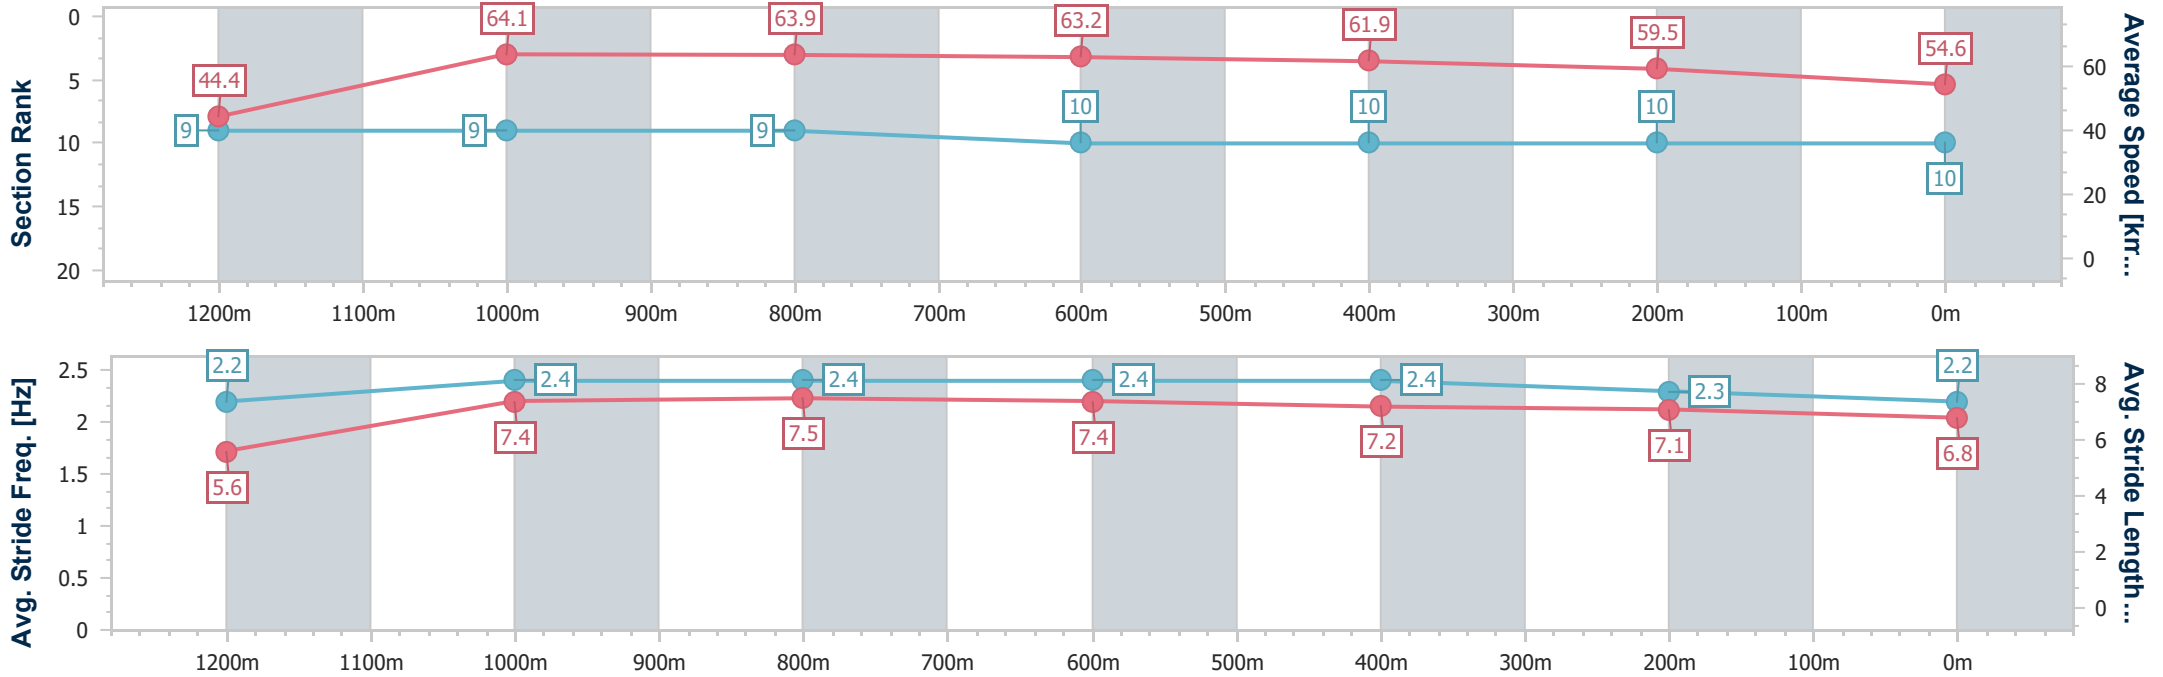

Sunshine Coast QLD Professional
 Race 7: ELITE Lifestyle Properties BM58 Handicap - 1300m
 05 November 2024 - 17:01
 Track Rating: Good 4, Weather: Fine, Rail Position: +6m Entire

Section	Overall	1200m	1000m	800m	600m	400m	200m
Section Times	1:18.61 [9] (0:08.06)	1:10.55 [7] (0:11.16)	0:59.39 [7] (0:11.28)	0:48.11 [8] (0:11.38)	0:36.73 [7] (0:11.75)	0:24.98 [9] (0:11.97)	0:13.01 [9] (0:13.01)
Average Speed [km/h]	44.8	64.4	64.3	64.1	62.4	60.1	55.3
Top Speed [km/h]	63.8	65.8	65.3	65.1	63.9	61.7	58.5
Avg. Dist. to Rail [m]	11.9	7.4	3.6	2.2	3.0	3.9	3.4
Avg. Stride Freq. [Hz]	2.3	2.4	2.3	2.3	2.3	2.2	2.1
Avg. Stride Length [m]	5.2	7.5	7.8	7.8	7.6	7.4	7.3

- [] Ranking at each section and finish
- .-.- No data available at this section
- NA No data available

Horse/Jockey Name	I Am Jimmy
Final Rank	10
Fastest Section Time (Section)	0:08.15 (Overall)
Top Speed [km/h] (Section)	65.2 (1000m)
Race State	Finished

Sunshine Coast QLD Professional
 Race 7: ELITE Lifestyle Properties BM58 Handicap - 1300m
 05 November 2024 - 17:01
 Track Rating: Good 4, Weather: Fine, Rail Position: +6m Entire

Section	Overall	1200m	1000m	800m	600m	400m	200m
Section Times	1:19.39 [10] (0:08.15)	1:11.24 [9] (0:11.25)	0:59.99 [9] (0:11.39)	0:48.60 [9] (0:11.58)	0:37.02 [10] (0:11.74)	0:25.28 [10] (0:12.10)	0:13.18 [10] (0:13.18)
Average Speed [km/h]	44.4	64.1	63.9	63.2	61.9	59.5	54.6
Top Speed [km/h]	61.2	65.0	65.2	63.7	62.9	61.5	57.5
Avg. Dist. to Rail [m]	10.8	5.0	3.7	2.6	1.7	1.9	1.9
Avg. Stride Freq. [Hz]	2.2	2.4	2.4	2.4	2.4	2.3	2.2
Avg. Stride Length [m]	5.6	7.4	7.5	7.4	7.2	7.1	6.8

- [] Ranking at each section and finish
- .-.- No data available at this section
- NA No data available