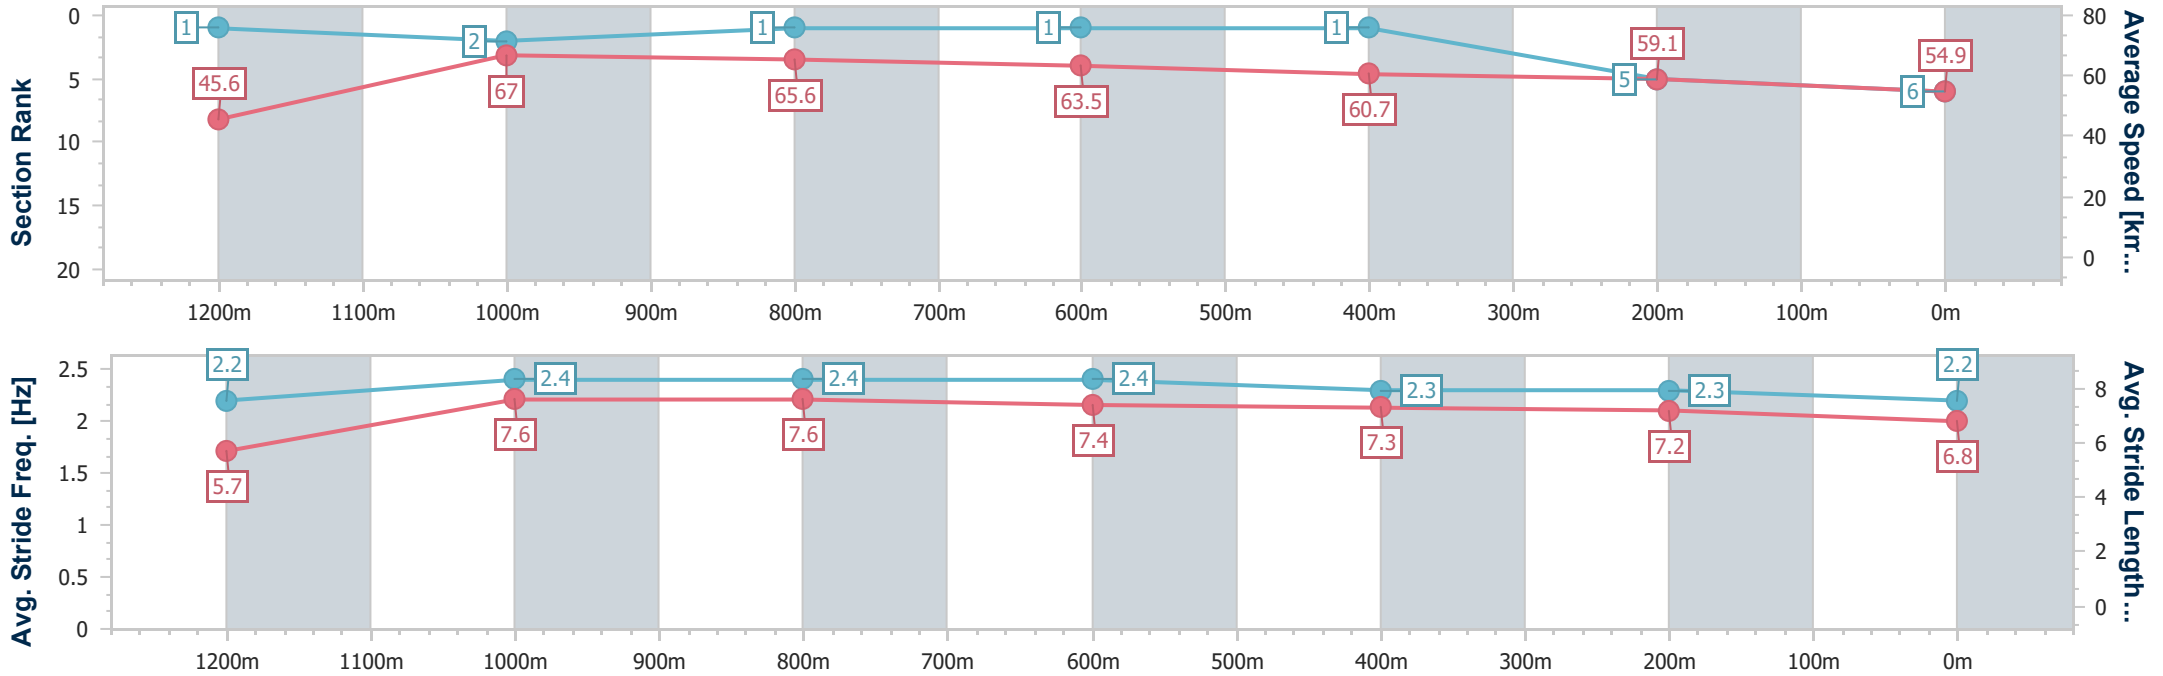

Sunshine Coast QLD Professional
 Race 7: ELITE Lifestyle Properties BM58 Handicap - 1300m
 05 November 2024 - 17:01
 Track Rating: Good 4, Weather: Fine, Rail Position: +6m Entire

Section	Overall	1200m	1000m	800m	600m	400m	200m
Section Times	1:17.95 [5] (0:08.02)	1:09.93 [4] (0:11.07)	0:58.86 [6] (0:11.21)	0:47.65 [6] (0:11.55)	0:36.10 [6] (0:11.46)	0:24.64 [6] (0:11.61)	0:13.03 [2] (0:13.03)
Average Speed [km/h]	44.8	65.2	64.6	63.3	64.1	62.2	55.1
Top Speed [km/h]	62.4	66.5	66.0	64.3	64.6	63.7	59.4
Avg. Dist. to Rail [m]	7.7	4.9	3.1	2.6	3.7	7.0	7.5
Avg. Stride Freq. [Hz]	2.0	2.3	2.2	2.2	2.3	2.2	2.1
Avg. Stride Length [m]	6.0	7.7	7.9	8.1	7.9	7.8	7.2

- [] Ranking at each section and finish
- .-.- No data available at this section
- NA No data available

Horse/Jockey Name	Gallery Master
Final Rank	6
Fastest Section Time (Section)	0:07.88 (Overall)
Top Speed [km/h] (Section)	68.8 (1200m)
Race State	Finished

Sunshine Coast QLD Professional
 Race 7: ELITE Lifestyle Properties BM58 Handicap - 1300m
 05 November 2024 - 17:01
 Track Rating: Good 4, Weather: Fine, Rail Position: +6m Entire

Section	Overall	1200m	1000m	800m	600m	400m	200m
Section Times	1:18.27 [6] (0:07.88)	1:10.39 [1] (0:10.75)	0:59.64 [2] (0:11.04)	0:48.60 [1] (0:11.42)	0:37.18 [1] (0:11.90)	0:25.28 [1] (0:12.17)	0:13.11 [5] (0:13.11)
Average Speed [km/h]	45.6	67.0	65.6	63.5	60.7	59.1	54.9
Top Speed [km/h]	62.9	68.8	67.2	64.5	62.4	60.4	58.0
Avg. Dist. to Rail [m]	3.8	2.0	2.0	1.2	0.8	0.7	1.0
Avg. Stride Freq. [Hz]	2.2	2.4	2.4	2.4	2.3	2.3	2.2
Avg. Stride Length [m]	5.7	7.6	7.6	7.4	7.3	7.2	6.8