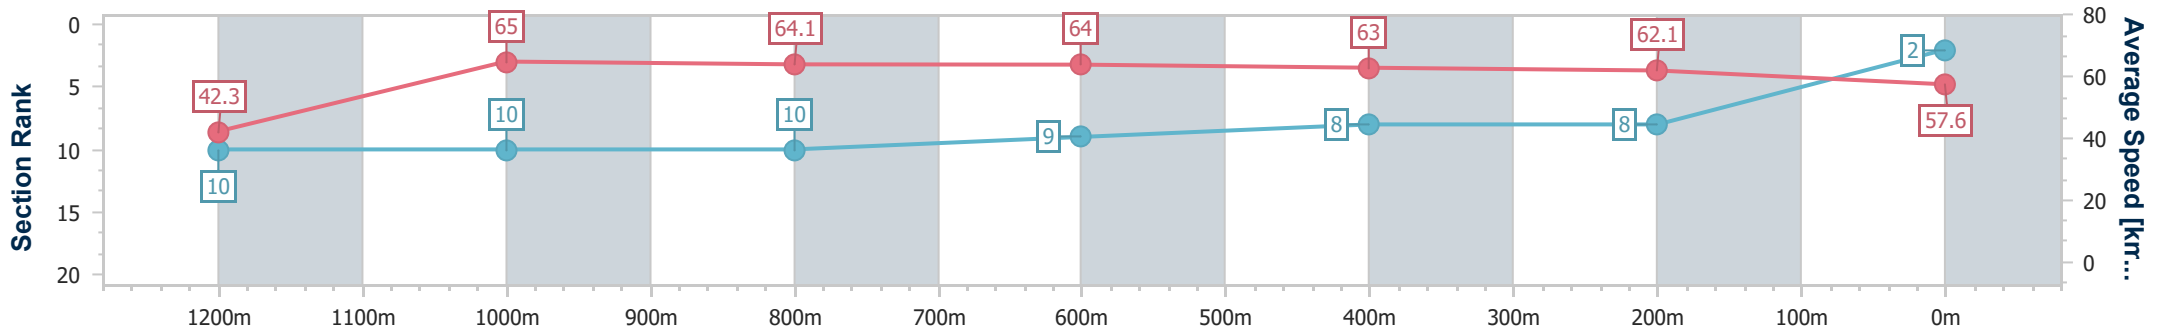

Horse/Jockey Name	Pinkus
Final Rank	2
Fastest Section Time (Section)	0:08.50 (Overall)
Top Speed [km/h] (Section)	65.9 (1200m)
Race State	Finished

Sunshine Coast QLD Professional
Race 7: ELITE Lifestyle Properties BM58 Handicap - 1300m
05 November 2024 - 17:01
Track Rating: Good 4, Weather: Fine, Rail Position: +6m Entire

Section	Overall	1200m	1000m	800m	600m	400m	200m
Section Times	1:17.65 [2] (0:08.50)	1:09.15 [10] (0:11.10)	0:58.05 [10] (0:11.21)	0:46.84 [10] (0:11.33)	0:35.51 [9] (0:11.46)	0:24.05 [8] (0:11.57)	0:12.48 [8] (0:12.48)
Average Speed [km/h]	42.3	65.0	64.1	64.0	63.0	62.1	57.6
Top Speed [km/h]	62.0	65.9	65.7	65.2	63.8	63.4	61.2
Avg. Dist. to Rail [m]	9.7	3.5	1.3	0.6	0.5	1.4	1.9
Avg. Stride Freq. [Hz]	2.2	2.4	2.3	2.3	2.3	2.3	2.3
Avg. Stride Length [m]	5.3	7.6	7.5	7.6	7.5	7.4	7.1

- [ ] Ranking at each section and finish
- -.-.- No data available at this section
- NA No data available