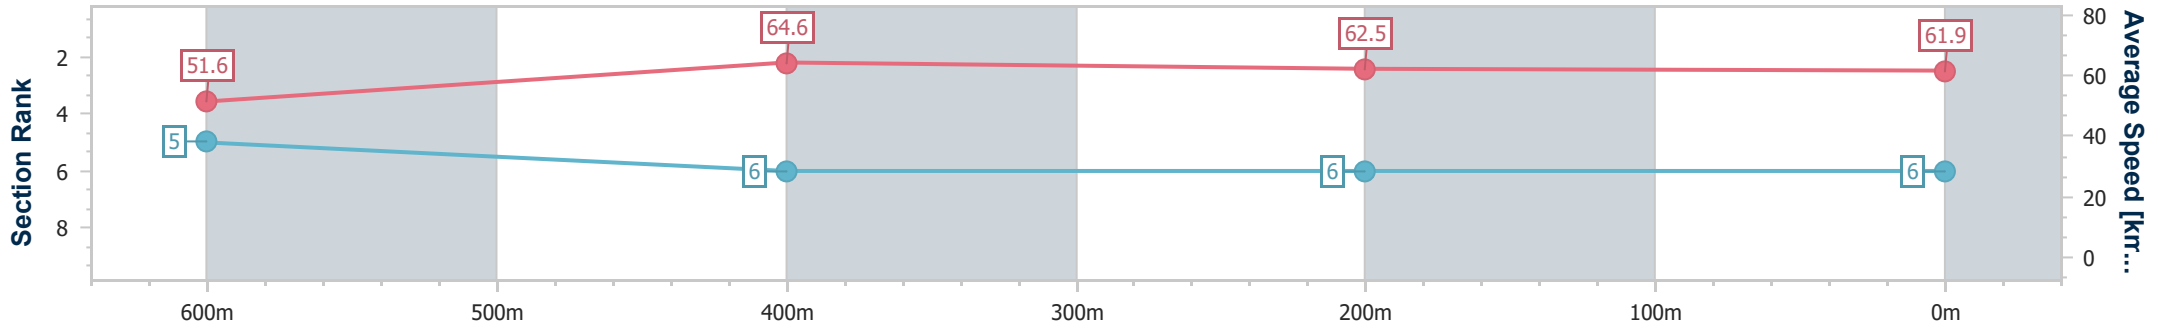

### Ipswich QLD Professional

Race 2: SCHWEPPES QTIS Two-Years-Old Maiden Plate - 800m

07 November 2024 - 13:22

Track Rating: Good 4, Weather: Fine, Rail Position: +10m Entire

Section	Overall	600m	400m	200m
Section Times	0:47.98 [6] (0:13.99)	0:33.99 [5] (0:11.01)	0:22.98 [6] (0:11.36)	0:11.62 [6] (0:11.62)
Average Speed [km/h]	51.6	64.6	62.5	61.9
Top Speed [km/h]	68.0	68.7	63.3	62.9
Avg. Dist. to Rail [m]	1.0	2.8	3.0	0.8
Avg. Stride Freq. [Hz]	2.5	2.5	2.4	2.3
Avg. Stride Length [m]	5.8	7.2	7.3	7.3

- [ ] Ranking at each section and finish
- .-.- No data available at this section
- NA No data available