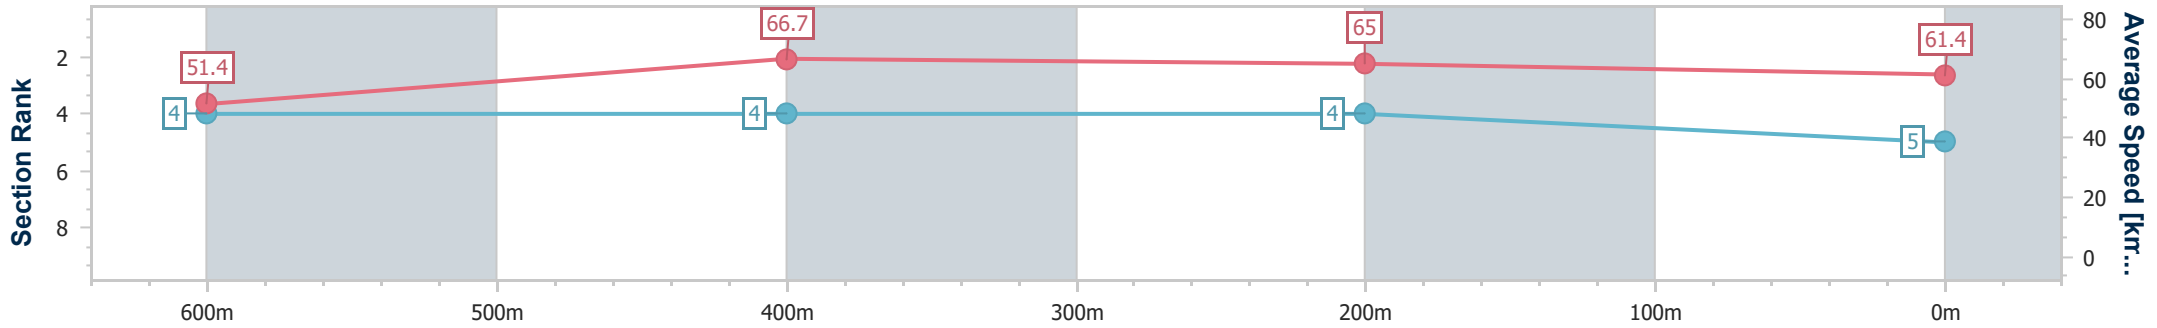

### Ipswich QLD Professional

Race 2: SCHWEPPE'S QTIS Two-Years-Old Maiden Plate - 800m

07 November 2024 - 13:22

Track Rating: Good 4, Weather: Fine, Rail Position: +10m Entire

Section	Overall	600m	400m	200m
Section Times	0:47.16 [5] (0:13.98)	0:33.18 [4] (0:10.57)	0:22.61 [4] (0:10.89)	0:11.72 [4] (0:11.72)
Average Speed [km/h]	51.4	66.7	65.0	61.4
Top Speed [km/h]	68.9	69.3	66.5	64.1
Avg. Dist. to Rail [m]	1.9	5.1	5.0	4.9
Avg. Stride Freq. [Hz]	2.5	2.6	2.6	2.4
Avg. Stride Length [m]	5.8	7.1	7.1	6.9