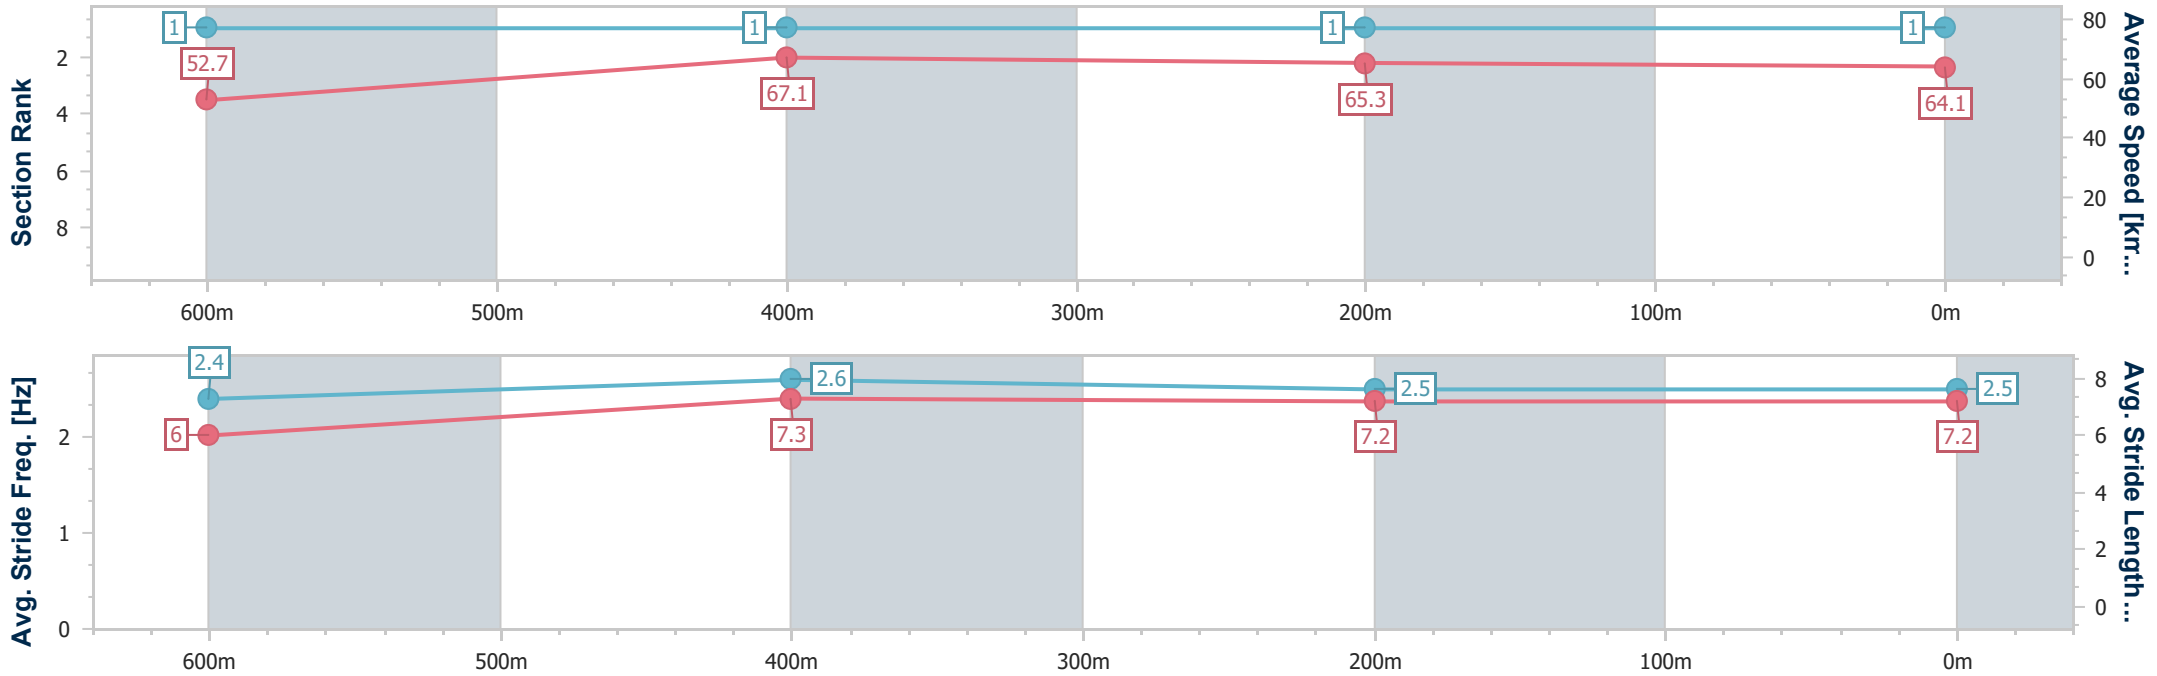

Section	Overall	600m	400m	200m
Section Times	0:46.35 [1] (0:13.64)	0:32.71 [1] (0:10.60)	0:22.11 [1] (0:10.92)	0:11.19 [1] (0:11.19)
Average Speed [km/h]	52.7	67.1	65.3	64.1
Top Speed [km/h]	69.4	69.4	66.1	65.3
Avg. Dist. to Rail [m]	2.7	2.5	3.7	3.2
Avg. Stride Freq. [Hz]	2.4	2.6	2.5	2.5
Avg. Stride Length [m]	6.0	7.3	7.2	7.2