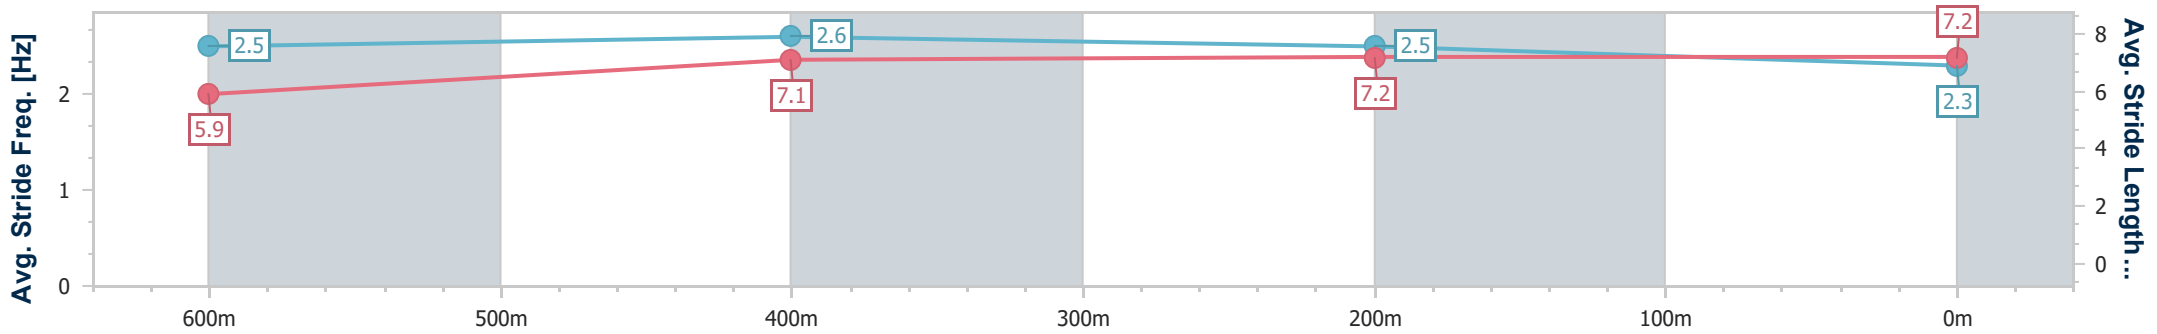

### Ipswich QLD Professional

Race 2: SCHWEPPES QTIS Two-Years-Old Maiden Plate - 800m

07 November 2024 - 13:22

Track Rating: Good 4, Weather: Fine, Rail Position: +10m Entire

Section	Overall	600m	400m	200m
Section Times	0:47.09 [4] (0:13.77)	0:33.32 [2] (0:10.55)	0:22.77 [2] (0:11.05)	0:11.72 [3] (0:11.72)
Average Speed [km/h]	52.4	67.6	64.8	61.4
Top Speed [km/h]	68.0	69.5	66.1	64.0
Avg. Dist. to Rail [m]	2.2	1.5	2.5	1.9
Avg. Stride Freq. [Hz]	2.5	2.6	2.5	2.3
Avg. Stride Length [m]	5.9	7.1	7.2	7.2

- [ ] Ranking at each section and finish
- .-.- No data available at this section
- NA No data available

Horse/Jockey Name	Mhasahn
Final Rank	5
Fastest Section Time (Section)	0:10.57 (600m)
Top Speed [km/h] (Section)	69.3 (600m)
Race State	Finished