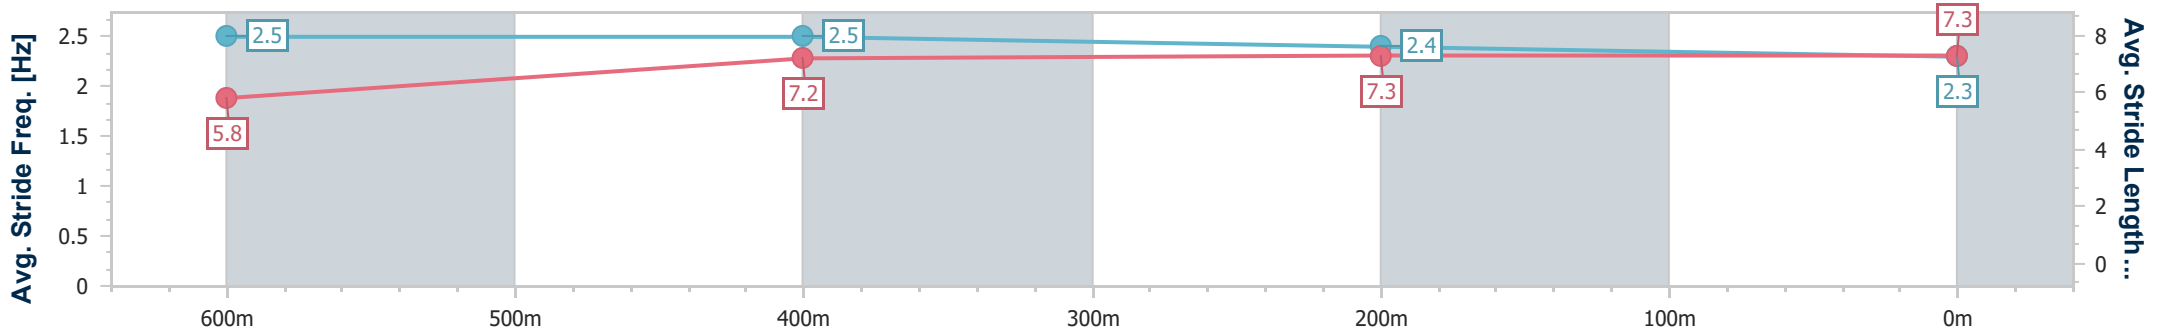

### Ipswich QLD Professional

Race 2: SCHWEPPES QTIS Two-Years-Old Maiden Plate - 800m

07 November 2024 - 13:22

Track Rating: Good 4, Weather: Fine, Rail Position: +10m Entire

Section	Overall	600m	400m	200m
Section Times	0:47.98 [6] (0:13.99)	0:33.99 [5] (0:11.01)	0:22.98 [6] (0:11.36)	0:11.62 [6] (0:11.62)
Average Speed [km/h]	51.6	64.6	62.5	61.9
Top Speed [km/h]	68.0	68.7	63.3	62.9
Avg. Dist. to Rail [m]	1.0	2.8	3.0	0.8
Avg. Stride Freq. [Hz]	2.5	2.5	2.4	2.3
Avg. Stride Length [m]	5.8	7.2	7.3	7.3

- [ ] Ranking at each section and finish
- .-.- No data available at this section
- NA No data available