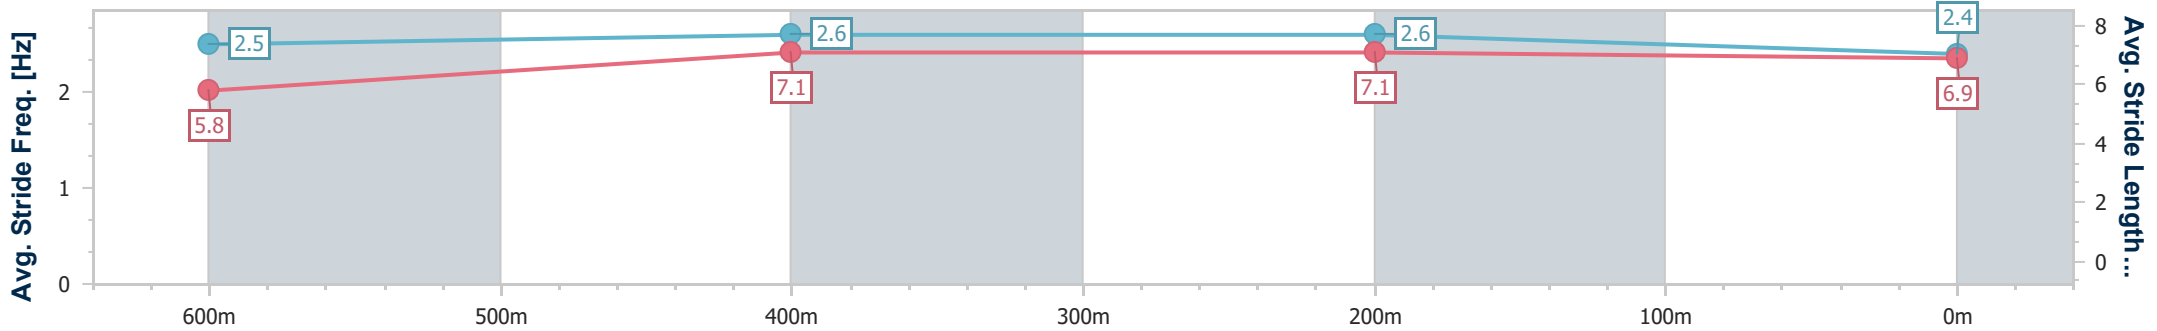

- [ ] Ranking at each section and finish
- .-.- No data available at this section
- NA No data available

Horse/Jockey Name	Mhasahn
Final Rank	5
Fastest Section Time (Section)	0:10.57 (600m)
Top Speed [km/h] (Section)	69.3 (600m)
Race State	Finished

### Ipswich QLD Professional

Race 2: SCHWEPPE'S QTIS Two-Years-Old Maiden Plate - 800m

07 November 2024 - 13:22

Track Rating: Good 4, Weather: Fine, Rail Position: +10m Entire

Section	Overall	600m	400m	200m
Section Times	0:47.16 [5] (0:13.98)	0:33.18 [4] (0:10.57)	0:22.61 [4] (0:10.89)	0:11.72 [4] (0:11.72)
Average Speed [km/h]	51.4	66.7	65.0	61.4
Top Speed [km/h]	68.9	69.3	66.5	64.1
Avg. Dist. to Rail [m]	1.9	5.1	5.0	4.9
Avg. Stride Freq. [Hz]	2.5	2.6	2.6	2.4
Avg. Stride Length [m]	5.8	7.1	7.1	6.9