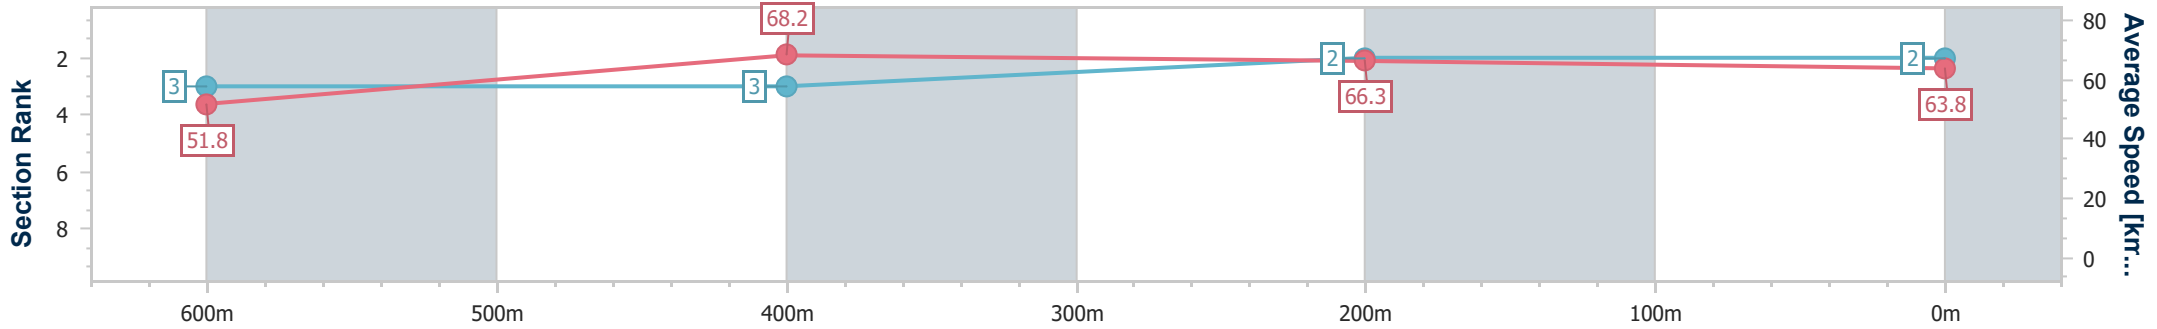

Ipswich QLD Professional

Race 2: SCHWEPPE'S QTIS Two-Years-Old Maiden Plate - 800m

07 November 2024 - 13:22

Track Rating: Good 4, Weather: Fine, Rail Position: +10m Entire

Section	Overall	600m	400m	200m
Section Times	0:46.48 [2] (0:13.89)	0:32.59 [3] (0:10.46)	0:22.13 [3] (0:10.83)	0:11.30 [2] (0:11.30)
Average Speed [km/h]	51.8	68.2	66.3	63.8
Top Speed [km/h]	68.1	69.4	67.2	65.7
Avg. Dist. to Rail [m]	0.6	1.9	1.1	0.6
Avg. Stride Freq. [Hz]	2.3	2.5	2.5	2.5
Avg. Stride Length [m]	6.3	7.5	7.4	7.1