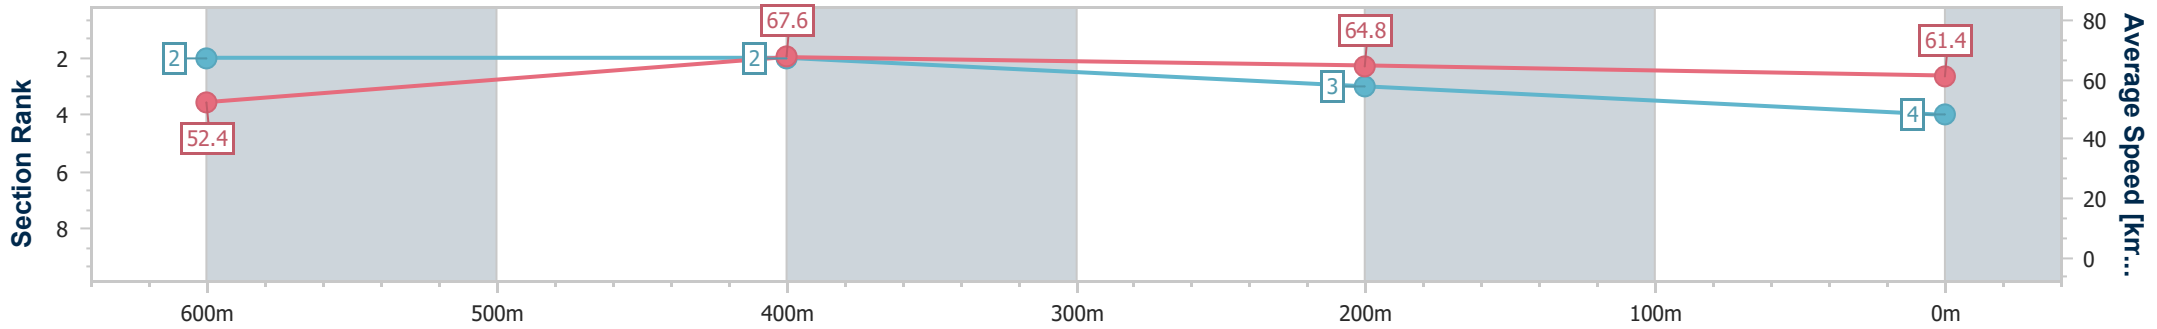

### Ipswich QLD Professional

Race 2: SCHWEPPES QTIS Two-Years-Old Maiden Plate - 800m

07 November 2024 - 13:22

Track Rating: Good 4, Weather: Fine, Rail Position: +10m Entire

Section	Overall	600m	400m	200m
Section Times	0:47.09 [4] (0:13.77)	0:33.32 [2] (0:10.55)	0:22.77 [2] (0:11.05)	0:11.72 [3] (0:11.72)
Average Speed [km/h]	52.4	67.6	64.8	61.4
Top Speed [km/h]	68.0	69.5	66.1	64.0
Avg. Dist. to Rail [m]	2.2	1.5	2.5	1.9
Avg. Stride Freq. [Hz]	2.5	2.6	2.5	2.3
Avg. Stride Length [m]	5.9	7.1	7.2	7.2

- [ ] Ranking at each section and finish
- .-.- No data available at this section
- NA No data available

Horse/Jockey Name	Mhasahn
Final Rank	5
Fastest Section Time (Section)	0:10.57 (600m)
Top Speed [km/h] (Section)	69.3 (600m)
Race State	Finished