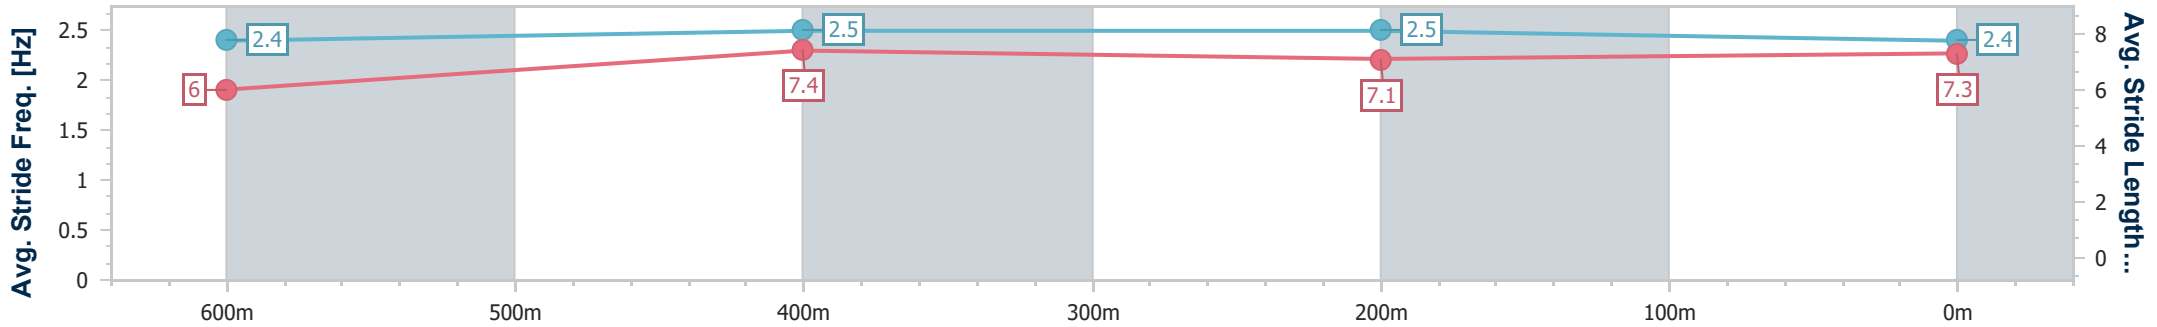

### Ipswich QLD Professional

Race 2: SCHWEPPE'S QTIS Two-Years-Old Maiden Plate - 800m

07 November 2024 - 13:22

Track Rating: Good 4, Weather: Fine, Rail Position: +10m Entire

Section	Overall	600m	400m	200m
Section Times	0:46.90 [3] (0:14.05)	0:32.85 [6] (0:10.57)	0:22.28 [5] (0:11.08)	0:11.20 [5] (0:11.20)
Average Speed [km/h]	51.0	68.0	64.5	64.3
Top Speed [km/h]	68.3	69.2	66.5	65.1
Avg. Dist. to Rail [m]	1.4	1.0	1.1	1.6
Avg. Stride Freq. [Hz]	2.4	2.5	2.5	2.4
Avg. Stride Length [m]	6.0	7.4	7.1	7.3