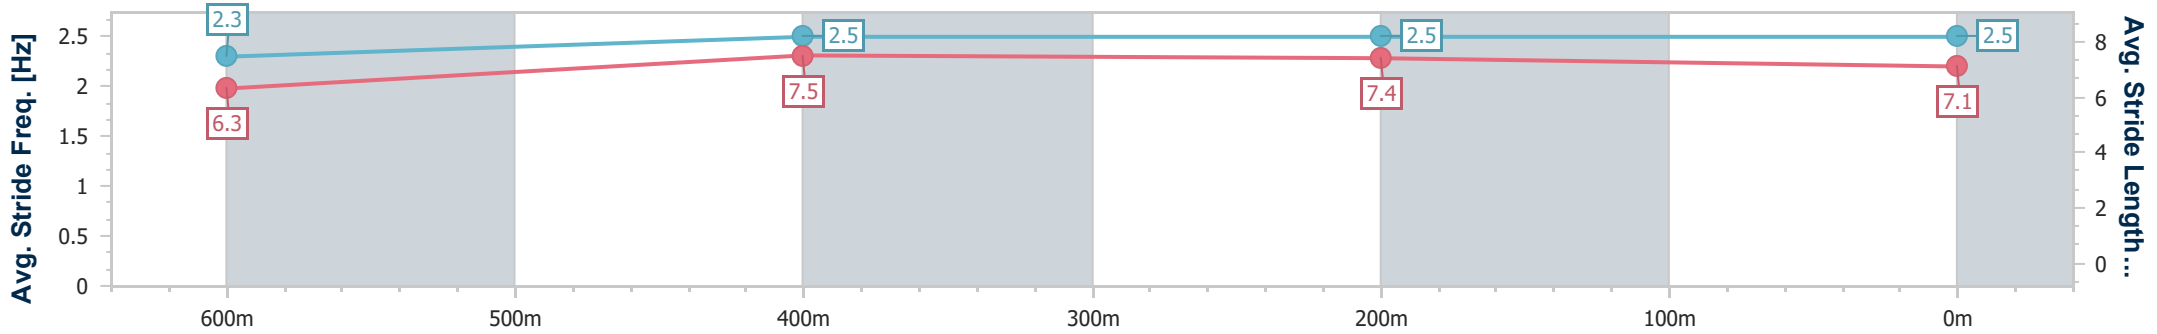

Ipswich QLD Professional

Race 2: SCHWEPPE'S QTIS Two-Years-Old Maiden Plate - 800m

07 November 2024 - 13:22

Track Rating: Good 4, Weather: Fine, Rail Position: +10m Entire

Section	Overall	600m	400m	200m
Section Times	0:46.48 [2] (0:13.89)	0:32.59 [3] (0:10.46)	0:22.13 [3] (0:10.83)	0:11.30 [2] (0:11.30)
Average Speed [km/h]	51.8	68.2	66.3	63.8
Top Speed [km/h]	68.1	69.4	67.2	65.7
Avg. Dist. to Rail [m]	0.6	1.9	1.1	0.6
Avg. Stride Freq. [Hz]	2.3	2.5	2.5	2.5
Avg. Stride Length [m]	6.3	7.5	7.4	7.1