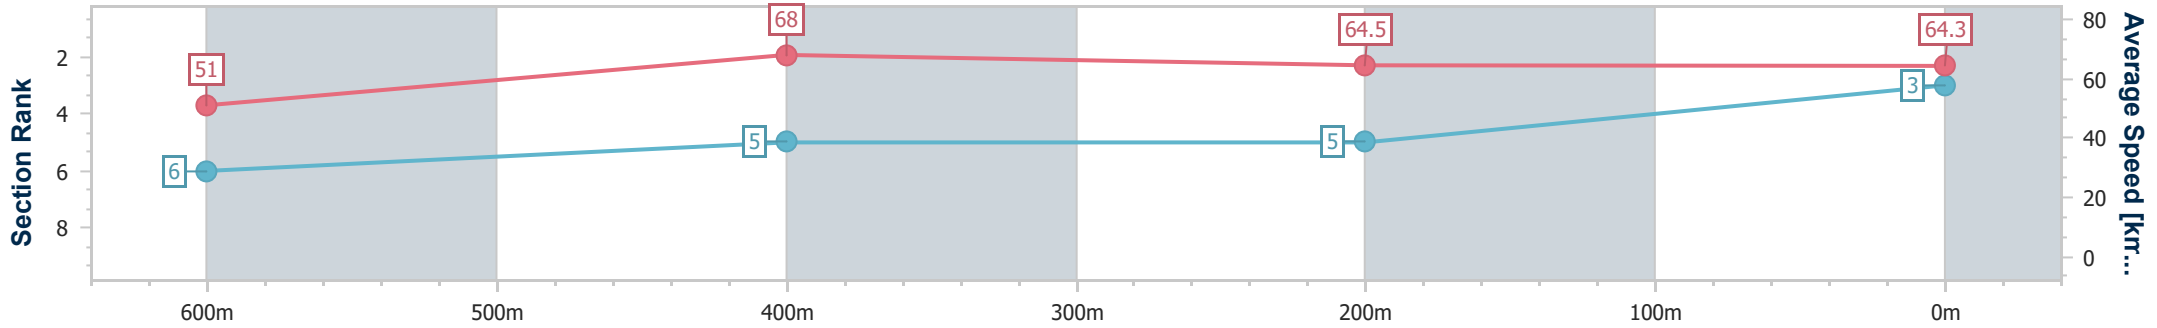

### Ipswich QLD Professional

Race 2: SCHWEPPE'S QTIS Two-Years-Old Maiden Plate - 800m

07 November 2024 - 13:22

Track Rating: Good 4, Weather: Fine, Rail Position: +10m Entire

Section	Overall	600m	400m	200m
Section Times	0:46.90 [3] (0:14.05)	0:32.85 [6] (0:10.57)	0:22.28 [5] (0:11.08)	0:11.20 [5] (0:11.20)
Average Speed [km/h]	51.0	68.0	64.5	64.3
Top Speed [km/h]	68.3	69.2	66.5	65.1
Avg. Dist. to Rail [m]	1.4	1.0	1.1	1.6
Avg. Stride Freq. [Hz]	2.4	2.5	2.5	2.4
Avg. Stride Length [m]	6.0	7.4	7.1	7.3