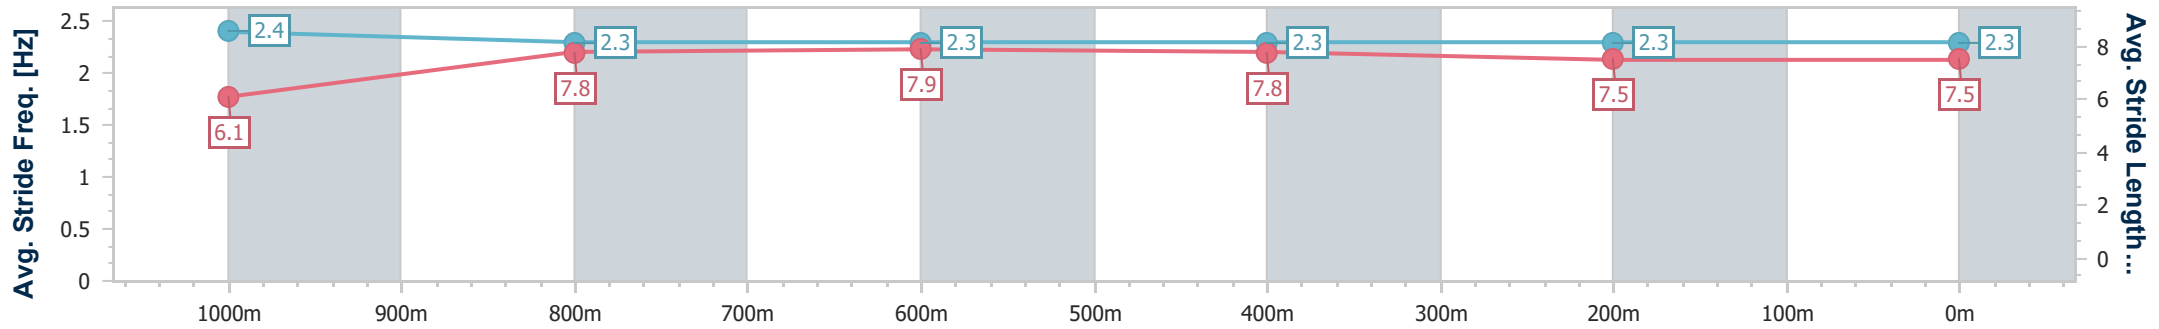

Aquis Park Gold Coast Poly QLD Professional

Race 1: SMSFLC Class 1 Plate - 1200m

09 November 2024 - 13:39

Track Rating: Synthetic, Weather: Fine, Rail Position: True

Section	Overall	1000m	800m	600m	400m	200m
Section Times	1:11.18 [2] (0:13.82)	0:57.36 [6] (0:11.02)	0:46.34 [6] (0:11.38)	0:34.96 [6] (0:11.43)	0:23.53 [6] (0:11.63)	0:11.90 [5]
Average Speed [km/h]	52.0	65.7	64.0	63.6	62.2	61.0
Top Speed [km/h]	66.9	67.9	64.8	65.5	63.3	62.5
Avg. Dist. to Rail [m]	1.8	1.5	1.4	2.2	4.3	6.2
Avg. Stride Freq. [Hz]	2.4	2.3	2.3	2.3	2.3	2.3
Avg. Stride Length [m]	6.1	7.8	7.9	7.8	7.5	7.5

- [ ] Ranking at each section and finish
- .-.- No data available at this section
- NA No data available

Horse/Jockey Name	Delibes
Final Rank	3
Fastest Section Time (Section)	0:10.99 (1000m)
Top Speed [km/h] (Section)	68.3 (1000m)
Race State	Finished