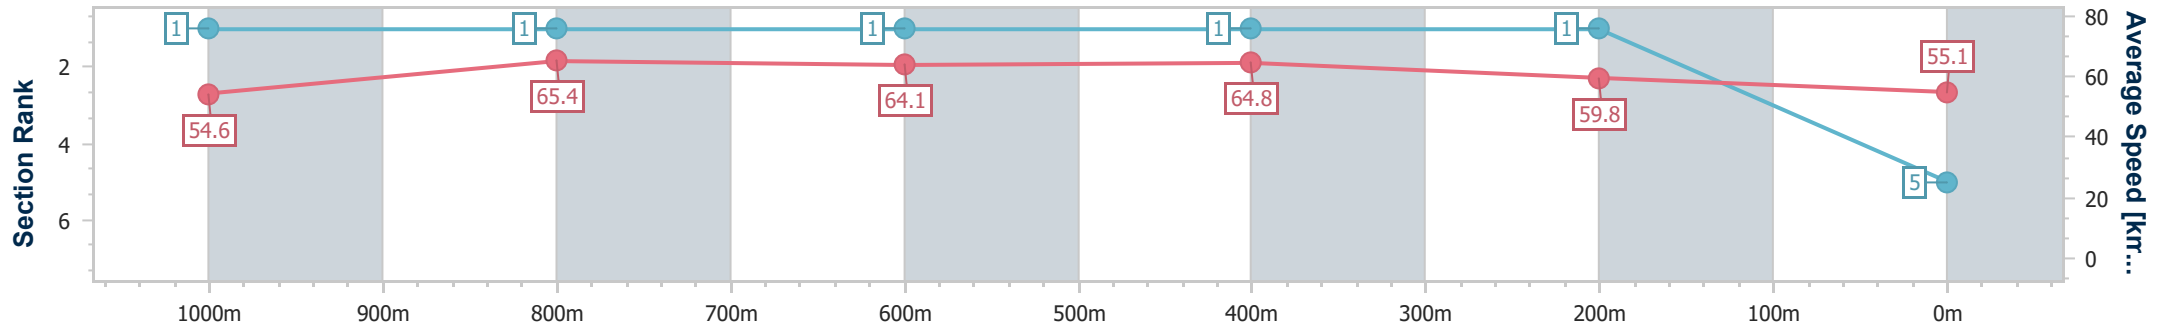

Aquis Park Gold Coast Poly QLD Professional

Race 1: SMSFLC Class 1 Plate - 1200m

09 November 2024 - 13:39

Track Rating: Synthetic, Weather: Fine, Rail Position: True

Section	Overall	1000m	800m	600m	400m	200m
Section Times	1:11.59 [5] (0:13.20)	0:58.39 [1] (0:10.98)	0:47.41 [1] (0:11.22)	0:36.19 [1] (0:11.06)	0:25.13 [1] (0:11.98)	0:13.15 [1] (0:13.15)
Average Speed [km/h]	54.6	65.4	64.1	64.8	59.8	55.1
Top Speed [km/h]	68.7	67.8	65.6	66.4	63.0	58.7
Avg. Dist. to Rail [m]	3.3	0.7	0.3	1.0	0.5	0.3
Avg. Stride Freq. [Hz]	2.4	2.3	2.3	2.4	2.3	2.2
Avg. Stride Length [m]	6.2	7.8	7.7	7.6	7.1	6.9