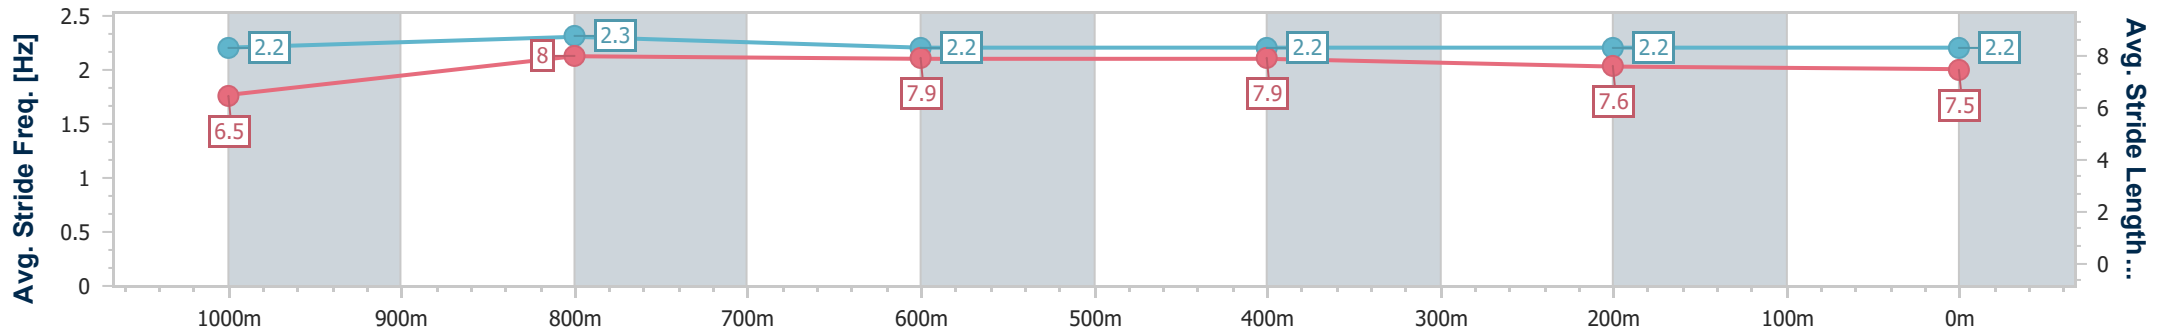

Aquis Park Gold Coast Poly QLD Professional

Race 1: SMSFLC Class 1 Plate - 1200m

09 November 2024 - 13:39

Track Rating: Synthetic, Weather: Fine, Rail Position: True

Section	Overall	1000m	800m	600m	400m	200m
Section Times	1:11.24 [3] (0:13.67)	0:57.57 [5] (0:10.99)	0:46.58 [5] (0:11.29)	0:35.29 [5] (0:11.55)	0:23.74 [5] (0:11.75)	0:11.99 [4]
Average Speed [km/h]	52.7	65.8	64.2	63.4	61.9	60.6
Top Speed [km/h]	66.5	68.3	64.7	64.6	62.7	62.3
Avg. Dist. to Rail [m]	0.5	0.6	1.3	3.1	4.7	5.8
Avg. Stride Freq. [Hz]	2.2	2.3	2.2	2.2	2.2	2.2
Avg. Stride Length [m]	6.5	8.0	7.9	7.9	7.6	7.5

- [ ] Ranking at each section and finish
- .-.- No data available at this section
- NA No data available

Horse/Jockey Name	Seventies Hit
Final Rank	4
Fastest Section Time (Section)	0:10.99 (1000m)
Top Speed [km/h] (Section)	67.8 (1000m)
Race State	Finished