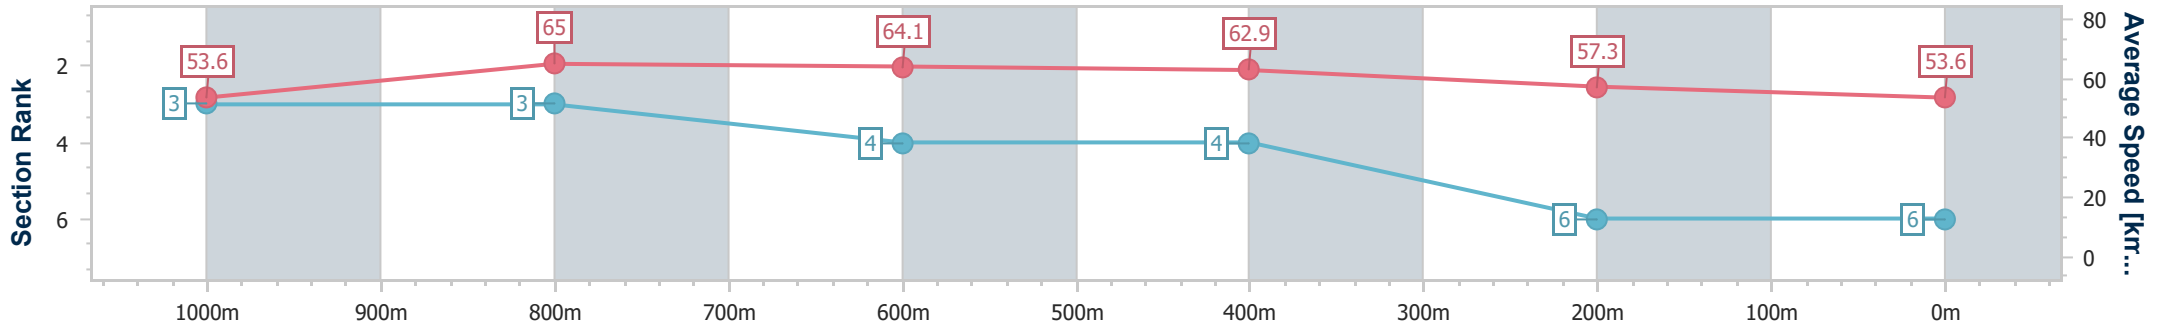

Aquis Park Gold Coast Poly QLD Professional

Race 1: SMSFLC Class 1 Plate - 1200m

09 November 2024 - 13:39

Track Rating: Synthetic, Weather: Fine, Rail Position: True

Section	Overall	1000m	800m	600m	400m	200m
Section Times	1:13.54 [6] (0:13.42)	1:00.12 [3] (0:11.09)	0:49.03 [3] (0:11.37)	0:37.66 [4] (0:11.56)	0:26.10 [4] (0:12.63)	0:13.47 [6] (0:13.47)
Average Speed [km/h]	53.6	65.0	64.1	62.9	57.3	53.6
Top Speed [km/h]	68.9	69.8	65.1	66.1	58.9	55.7
Avg. Dist. to Rail [m]	1.6	0.5	2.4	2.2	1.3	1.6
Avg. Stride Freq. [Hz]	2.4	2.5	2.4	2.4	2.3	2.2
Avg. Stride Length [m]	6.2	7.3	7.4	7.3	6.8	6.7

- [ ] Ranking at each section and finish
- .-.- No data available at this section
- NA No data available