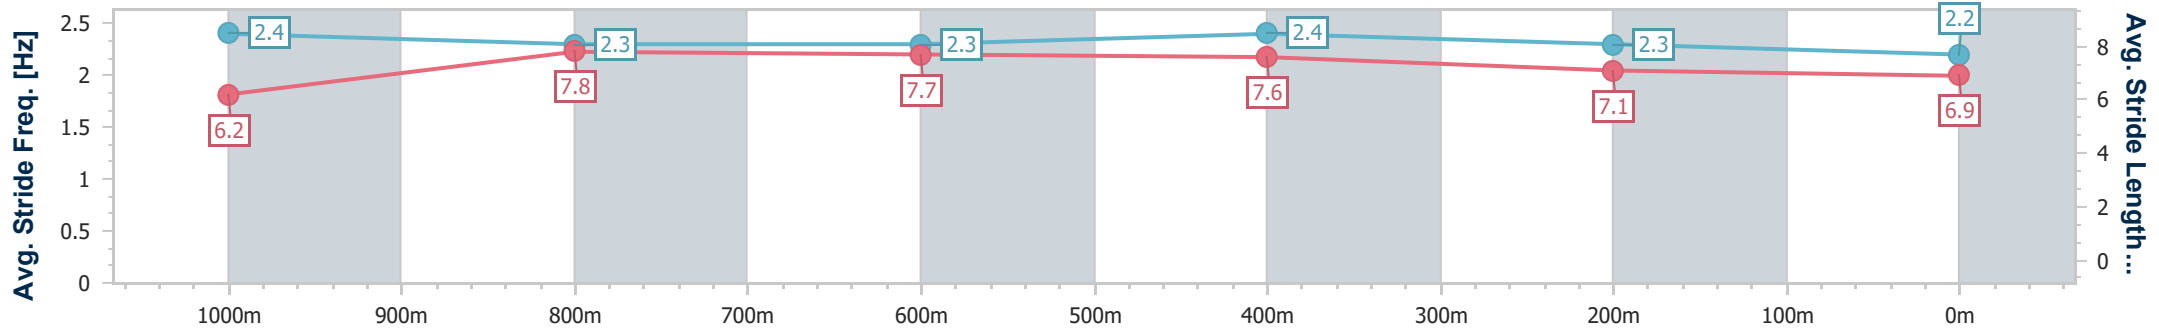

Aquis Park Gold Coast Poly QLD Professional

Race 1: SMSFLC Class 1 Plate - 1200m

09 November 2024 - 13:39

Track Rating: Synthetic, Weather: Fine, Rail Position: True

Section	Overall	1000m	800m	600m	400m	200m
Section Times	1:11.59 [5] (0:13.20)	0:58.39 [1] (0:10.98)	0:47.41 [1] (0:11.22)	0:36.19 [1] (0:11.06)	0:25.13 [1] (0:11.98)	0:13.15 [1] (0:13.15)
Average Speed [km/h]	54.6	65.4	64.1	64.8	59.8	55.1
Top Speed [km/h]	68.7	67.8	65.6	66.4	63.0	58.7
Avg. Dist. to Rail [m]	3.3	0.7	0.3	1.0	0.5	0.3
Avg. Stride Freq. [Hz]	2.4	2.3	2.3	2.4	2.3	2.2
Avg. Stride Length [m]	6.2	7.8	7.7	7.6	7.1	6.9

- [ ] Ranking at each section and finish
- .-.-.- No data available at this section
- NA No data available

Horse/Jockey Name	The Bell Jar
Final Rank	6
Fastest Section Time (Section)	0:11.09 (1000m)
Top Speed [km/h] (Section)	69.8 (1000m)
Race State	Finished