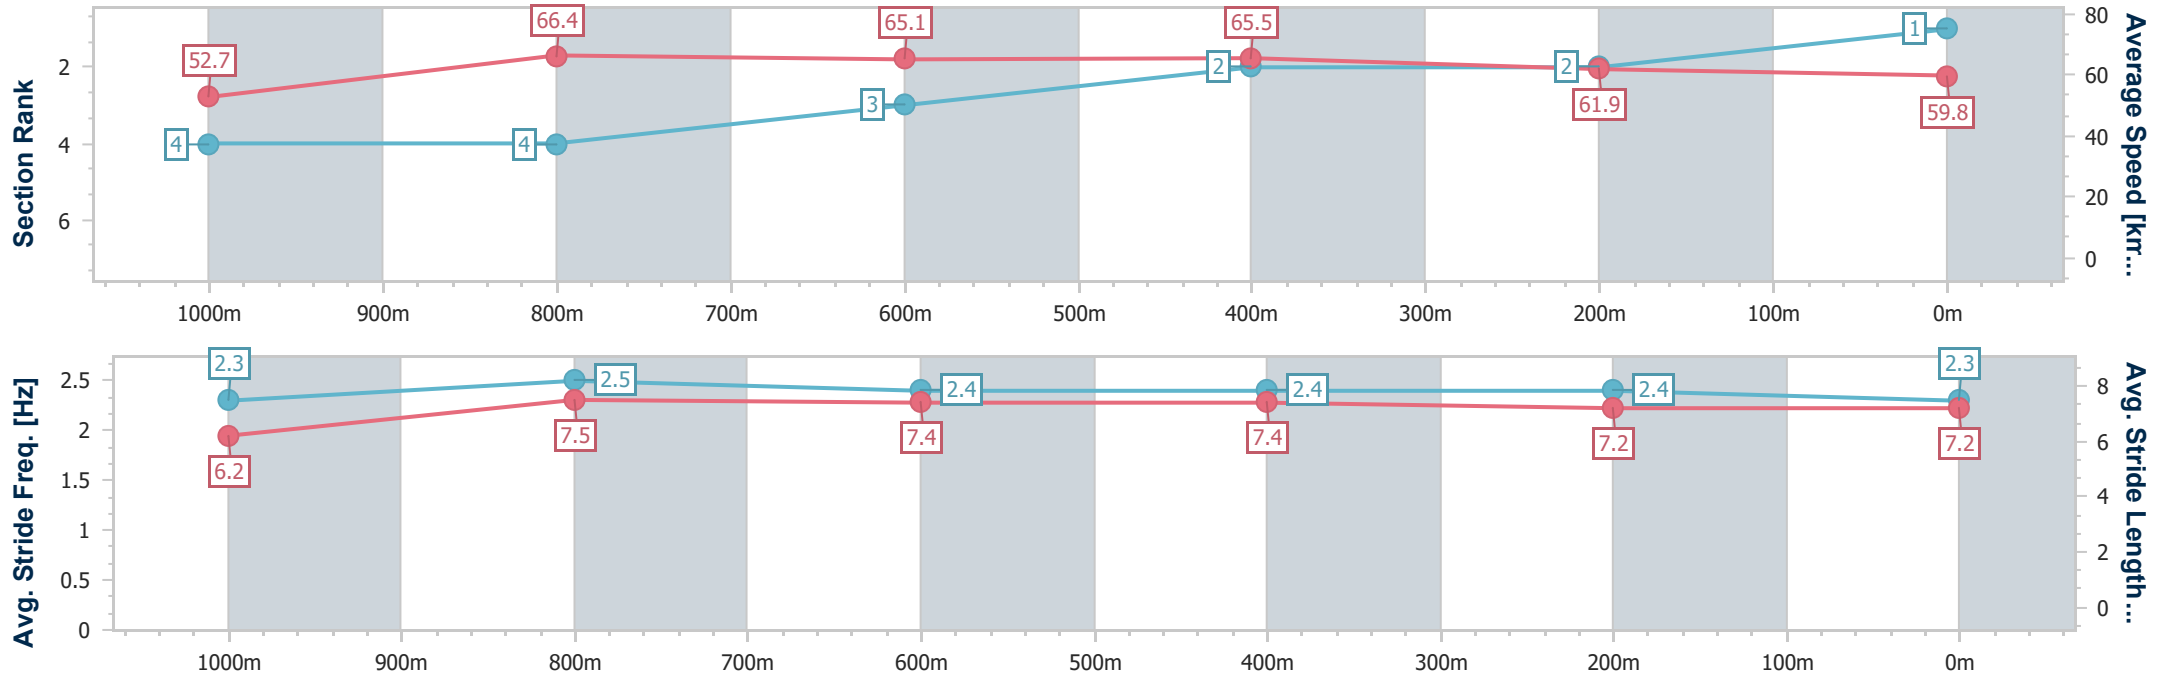

09 November 2024 - 13:39

Track Rating: Synthetic, Weather: Fine, Rail Position: True

Section	Overall	1000m	800m	600m	400m	200m
Section Times	1:10.73 [1] (0:13.62)	0:57.11 [4] (0:10.98)	0:46.13 [4] (0:11.22)	0:34.91 [3] (0:11.09)	0:23.82 [2] (0:11.70)	0:12.12 [2] (0:12.12)
Average Speed [km/h]	52.7	66.4	65.1	65.5	61.9	59.8
Top Speed [km/h]	67.0	67.9	67.2	67.5	62.7	62.2
Avg. Dist. to Rail [m]	3.3	3.6	3.1	1.9	3.7	5.1
Avg. Stride Freq. [Hz]	2.3	2.5	2.4	2.4	2.4	2.3
Avg. Stride Length [m]	6.2	7.5	7.4	7.4	7.2	7.2