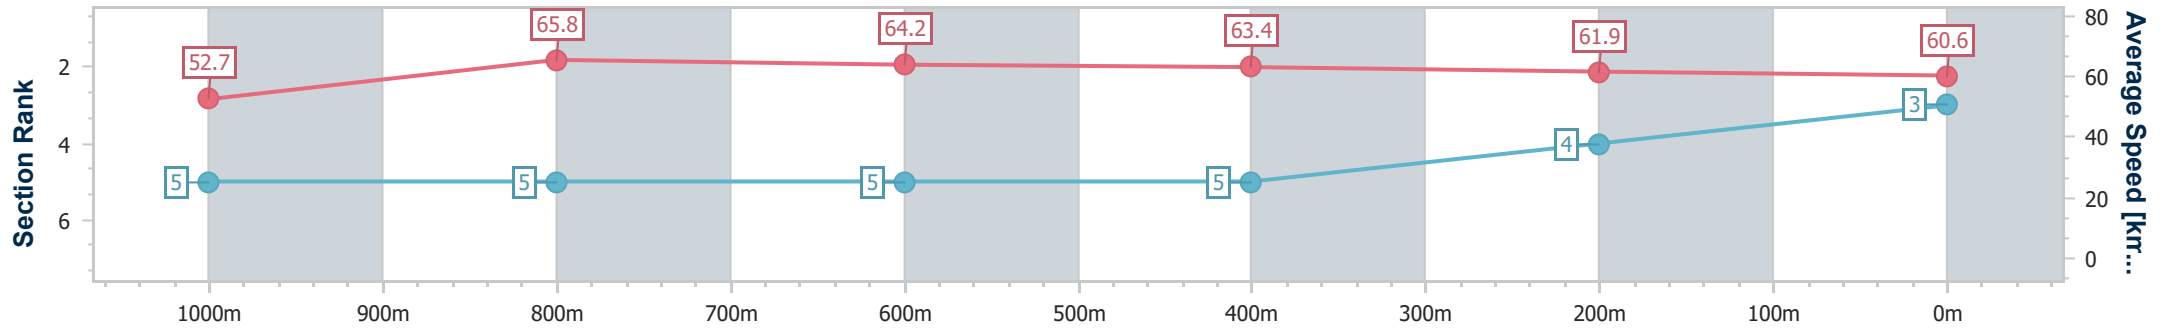

Aquis Park Gold Coast Poly QLD Professional

Race 1: SMSFLC Class 1 Plate - 1200m

09 November 2024 - 13:39

Track Rating: Synthetic, Weather: Fine, Rail Position: True

Section	Overall	1000m	800m	600m	400m	200m
Section Times	1:11.24 [3] (0:13.67)	0:57.57 [5] (0:10.99)	0:46.58 [5] (0:11.29)	0:35.29 [5] (0:11.55)	0:23.74 [5] (0:11.75)	0:11.99 [4]
Average Speed [km/h]	52.7	65.8	64.2	63.4	61.9	60.6
Top Speed [km/h]	66.5	68.3	64.7	64.6	62.7	62.3
Avg. Dist. to Rail [m]	0.5	0.6	1.3	3.1	4.7	5.8
Avg. Stride Freq. [Hz]	2.2	2.3	2.2	2.2	2.2	2.2
Avg. Stride Length [m]	6.5	8.0	7.9	7.9	7.6	7.5

- [ ] Ranking at each section and finish
- .-.- No data available at this section
- NA No data available

Horse/Jockey Name	Seventies Hit
Final Rank	4
Fastest Section Time (Section)	0:10.99 (1000m)
Top Speed [km/h] (Section)	67.8 (1000m)
Race State	Finished