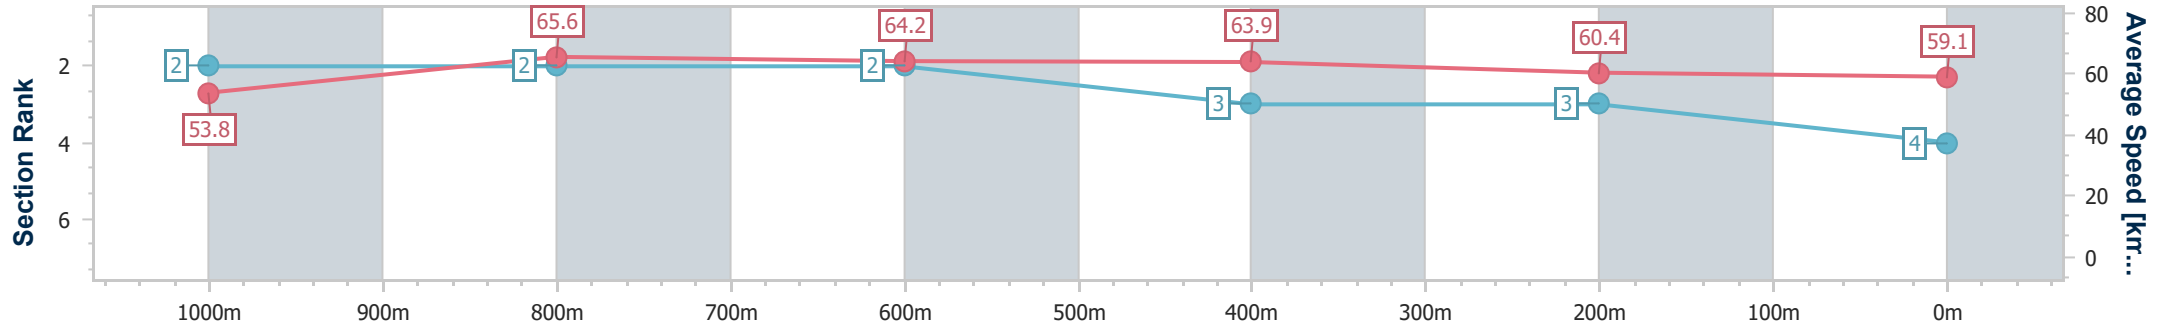

Aquis Park Gold Coast Poly QLD Professional

Race 1: SMSFLC Class 1 Plate - 1200m

09 November 2024 - 13:39

Track Rating: Synthetic, Weather: Fine, Rail Position: True

Section	Overall	1000m	800m	600m	400m	200m
Section Times	1:11.26 [4] (0:13.42)	0:57.84 [2] (0:10.99)	0:46.85 [2] (0:11.27)	0:35.58 [2] (0:11.33)	0:24.25 [3] (0:12.00)	0:12.25 [3] (0:12.25)
Average Speed [km/h]	53.8	65.6	64.2	63.9	60.4	59.1
Top Speed [km/h]	67.7	67.8	65.4	66.1	62.0	59.7
Avg. Dist. to Rail [m]	4.3	0.7	1.0	1.2	3.1	4.4
Avg. Stride Freq. [Hz]	2.4	2.4	2.4	2.4	2.4	2.3
Avg. Stride Length [m]	6.2	7.5	7.5	7.4	7.1	7.1

- [ ] Ranking at each section and finish
- .-.- No data available at this section
- NA No data available

Horse/Jockey Name	Warrior Chief
Final Rank	5
Fastest Section Time (Section)	0:10.98 (1000m)
Top Speed [km/h] (Section)	68.7 (Overall)
Race State	Finished