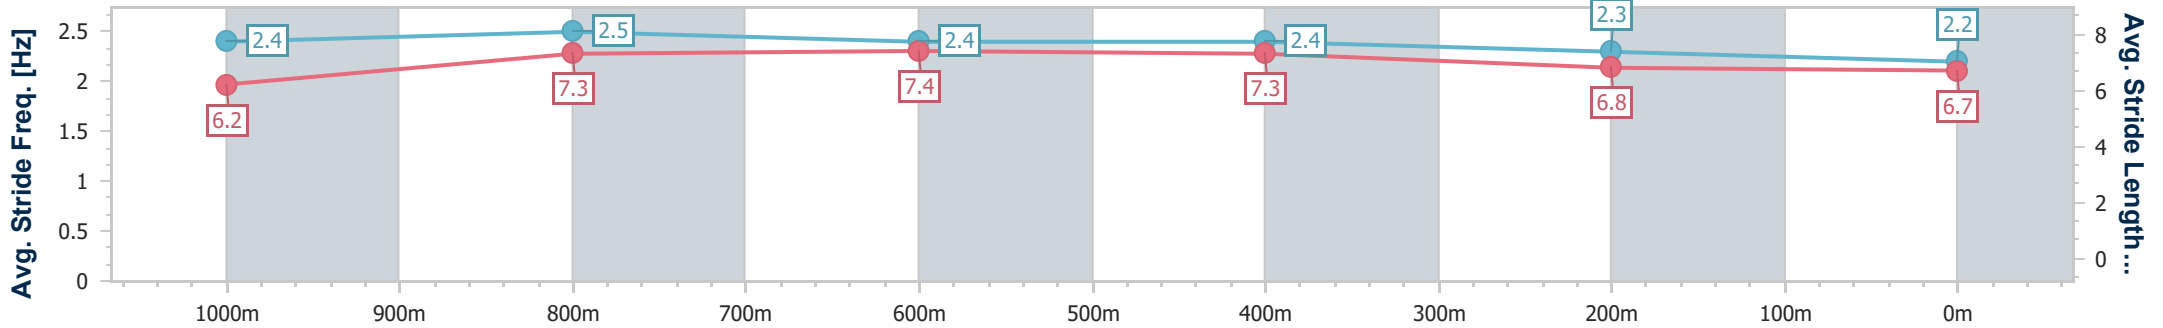

- [ ] Ranking at each section and finish
- .-.-.- No data available at this section
- NA No data available

Horse/Jockey Name	The Bell Jar
Final Rank	6
Fastest Section Time (Section)	0:11.09 (1000m)
Top Speed [km/h] (Section)	69.8 (1000m)
Race State	Finished

Aquis Park Gold Coast Poly QLD Professional

Race 1: SMSFLC Class 1 Plate - 1200m

09 November 2024 - 13:39

Track Rating: Synthetic, Weather: Fine, Rail Position: True

Section	Overall	1000m	800m	600m	400m	200m
Section Times	1:13.54 [6] (0:13.42)	1:00.12 [3] (0:11.09)	0:49.03 [3] (0:11.37)	0:37.66 [4] (0:11.56)	0:26.10 [4] (0:12.63)	0:13.47 [6] (0:13.47)
Average Speed [km/h]	53.6	65.0	64.1	62.9	57.3	53.6
Top Speed [km/h]	68.9	69.8	65.1	66.1	58.9	55.7
Avg. Dist. to Rail [m]	1.6	0.5	2.4	2.2	1.3	1.6
Avg. Stride Freq. [Hz]	2.4	2.5	2.4	2.4	2.3	2.2
Avg. Stride Length [m]	6.2	7.3	7.4	7.3	6.8	6.7

- [ ] Ranking at each section and finish
- .-.- No data available at this section
- NA No data available