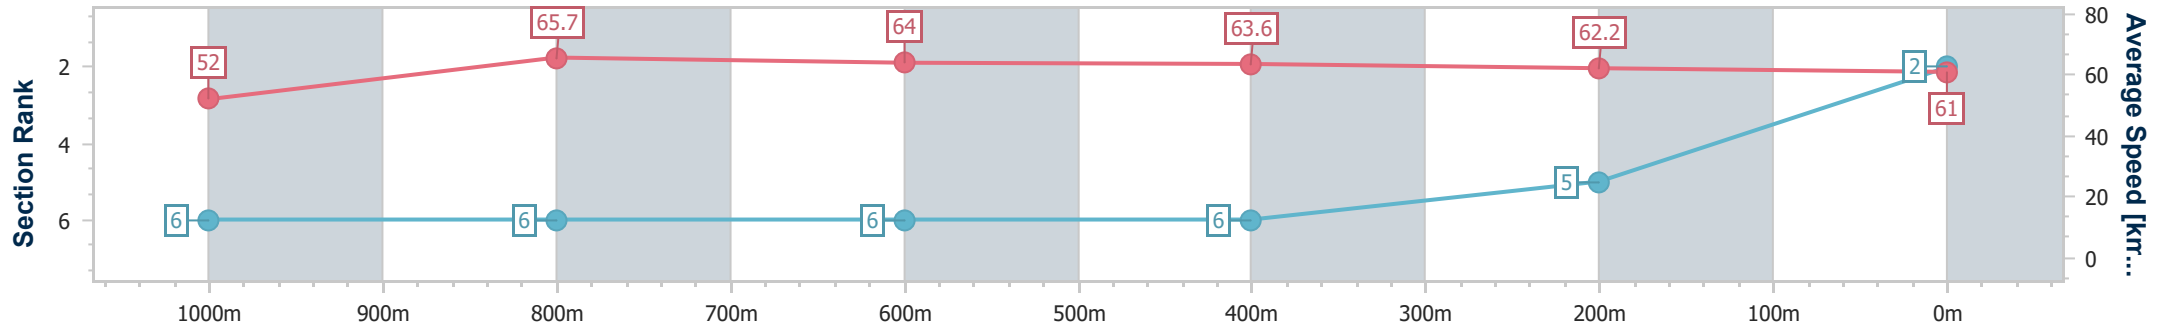

Aquis Park Gold Coast Poly QLD Professional

Race 1: SMSFLC Class 1 Plate - 1200m

09 November 2024 - 13:39

Track Rating: Synthetic, Weather: Fine, Rail Position: True

Section	Overall	1000m	800m	600m	400m	200m
Section Times	1:11.18 [2] (0:13.82)	0:57.36 [6] (0:11.02)	0:46.34 [6] (0:11.38)	0:34.96 [6] (0:11.43)	0:23.53 [6] (0:11.63)	0:11.90 [5]
Average Speed [km/h]	52.0	65.7	64.0	63.6	62.2	61.0
Top Speed [km/h]	66.9	67.9	64.8	65.5	63.3	62.5
Avg. Dist. to Rail [m]	1.8	1.5	1.4	2.2	4.3	6.2
Avg. Stride Freq. [Hz]	2.4	2.3	2.3	2.3	2.3	2.3
Avg. Stride Length [m]	6.1	7.8	7.9	7.8	7.5	7.5

- [ ] Ranking at each section and finish
- .-.- No data available at this section
- NA No data available

Horse/Jockey Name	Delibes
Final Rank	3
Fastest Section Time (Section)	0:10.99 (1000m)
Top Speed [km/h] (Section)	68.3 (1000m)
Race State	Finished