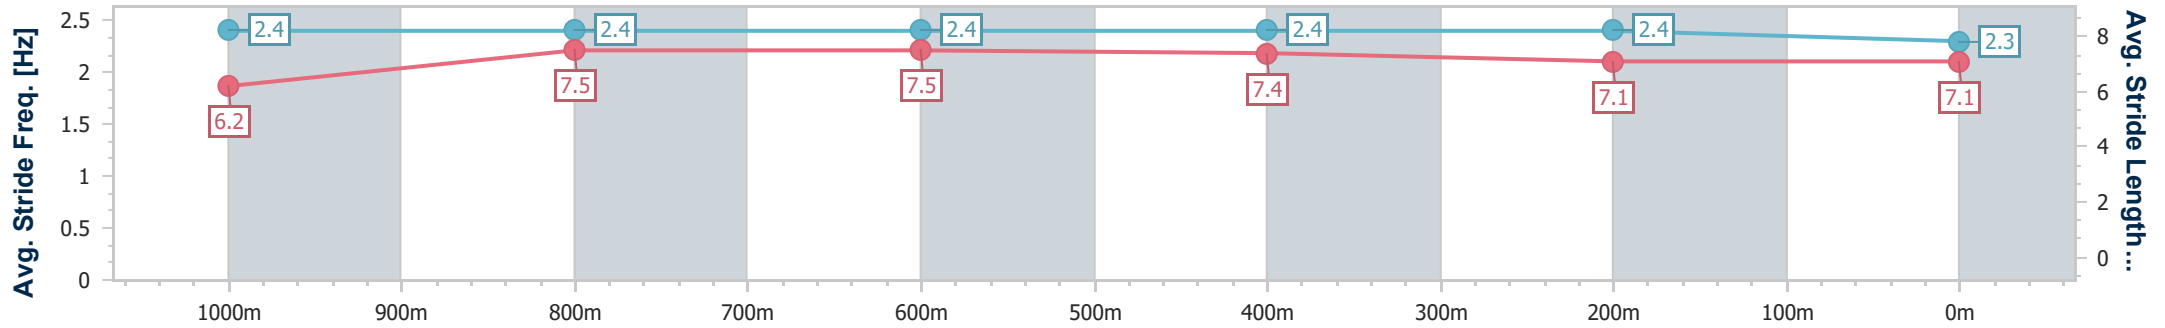

Aquis Park Gold Coast Poly QLD Professional

Race 1: SMSFLC Class 1 Plate - 1200m

09 November 2024 - 13:39

Track Rating: Synthetic, Weather: Fine, Rail Position: True

Section	Overall	1000m	800m	600m	400m	200m
Section Times	1:11.26 [4] (0:13.42)	0:57.84 [2] (0:10.99)	0:46.85 [2] (0:11.27)	0:35.58 [2] (0:11.33)	0:24.25 [3] (0:12.00)	0:12.25 [3] (0:12.25)
Average Speed [km/h]	53.8	65.6	64.2	63.9	60.4	59.1
Top Speed [km/h]	67.7	67.8	65.4	66.1	62.0	59.7
Avg. Dist. to Rail [m]	4.3	0.7	1.0	1.2	3.1	4.4
Avg. Stride Freq. [Hz]	2.4	2.4	2.4	2.4	2.4	2.3
Avg. Stride Length [m]	6.2	7.5	7.5	7.4	7.1	7.1

- [ ] Ranking at each section and finish
- .-.- No data available at this section
- NA No data available

Horse/Jockey Name	Warrior Chief
Final Rank	5
Fastest Section Time (Section)	0:10.98 (1000m)
Top Speed [km/h] (Section)	68.7 (Overall)
Race State	Finished