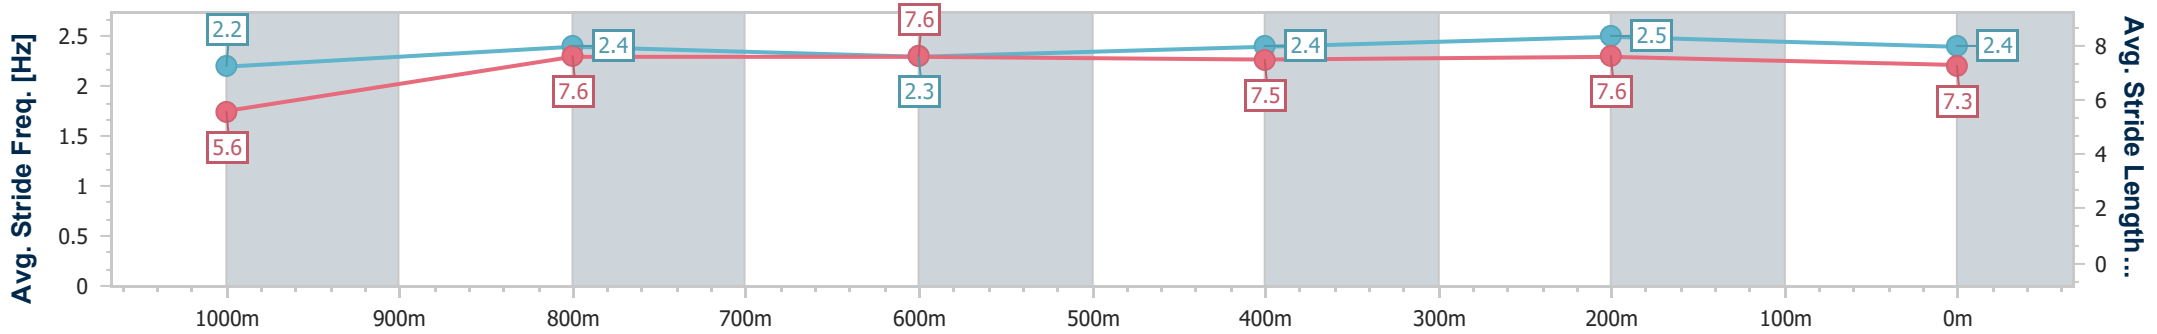

Horse/Jockey Name	Pia Mia
Final Rank	7
Fastest Section Time (Section)	0:08.69 (Overall)
Top Speed [km/h] (Section)	67.7 (400m)
Race State	Finished

Doomben QLD Professional
Race 6: MORETON HIRE BENCHMARK 68 Handicap - 1110m
09 November 2024 - 15:23
Track Rating: Good 4, Weather: Fine, Rail Position: +2.5m Entire

BRISBANE
RACING CLUB

Section	Overall	1000m	800m	600m	400m	200m
Section Times	1:05.03 [7] (0:08.69)	0:56.34 [7] (0:11.09)	0:45.25 [6] (0:11.41)	0:33.84 [7] (0:11.44)	0:22.40 [7] (0:10.79)	0:11.61 [7] (0:11.61)
Average Speed [km/h]	45.5	65.5	64.2	64.1	67.2	61.9
Top Speed [km/h]	63.5	67.2	65.4	66.3	67.7	65.9
Avg. Dist. to Rail [m]	6.6	2.9	3.5	2.9	4.1	3.8
Avg. Stride Freq. [Hz]	2.2	2.4	2.3	2.4	2.5	2.4
Avg. Stride Length [m]	5.6	7.6	7.6	7.5	7.6	7.3

- [ ] Ranking at each section and finish
- -.-.- No data available at this section
- NA No data available