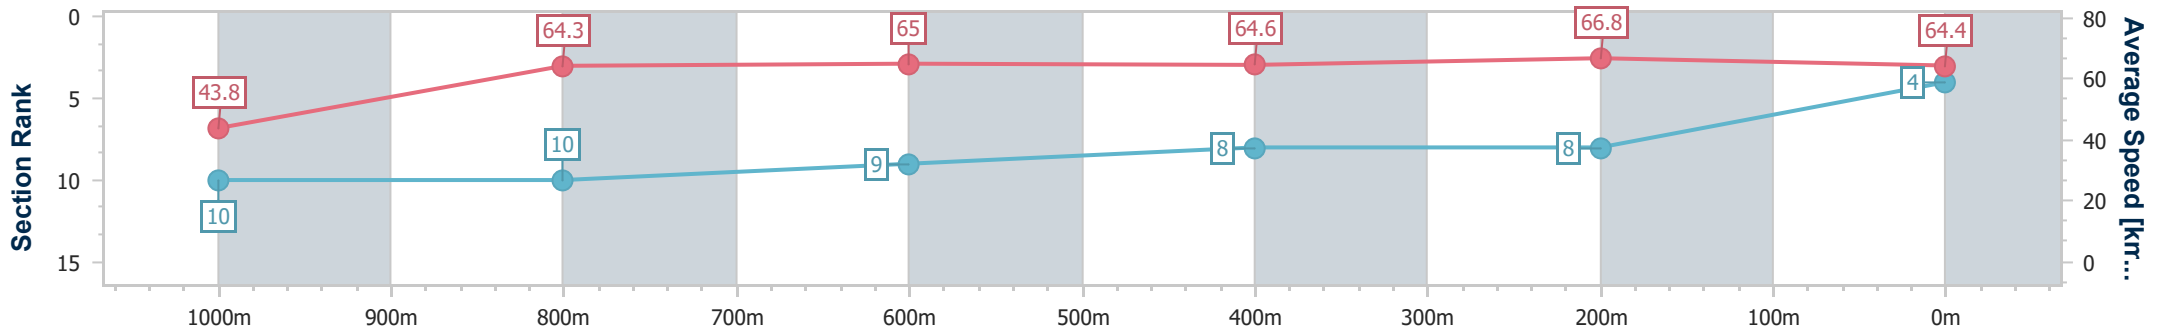

Horse/Jockey Name	Busting
Final Rank	4
Fastest Section Time (Section)	0:09.07 (Overall)
Top Speed [km/h] (Section)	68.1 (400m)
Race State	Finished

Doomben QLD Professional
Race 6: MORETON HIRE BENCHMARK 68 Handicap - 1110m
09 November 2024 - 15:23
Track Rating: Good 4, Weather: Fine, Rail Position: +2.5m Entire

BRISBANE
RACING CLUB

Section	Overall	1000m	800m	600m	400m	200m
Section Times	1:04.70 [4] (0:09.07)	0:55.63 [10] (0:11.24)	0:44.39 [10] (0:11.21)	0:33.18 [9] (0:11.23)	0:21.95 [8] (0:10.80)	0:11.15 [8] (0:11.15)
Average Speed [km/h]	43.8	64.3	65.0	64.6	66.8	64.4
Top Speed [km/h]	61.1	65.7	66.5	66.5	68.1	67.9
Avg. Dist. to Rail [m]	8.2	2.4	1.7	1.1	3.3	5.7
Avg. Stride Freq. [Hz]	2.1	2.3	2.3	2.3	2.3	2.3
Avg. Stride Length [m]	5.5	7.9	8.0	8.0	8.0	7.7

- [ ] Ranking at each section and finish
- -.-.- No data available at this section
- NA No data available