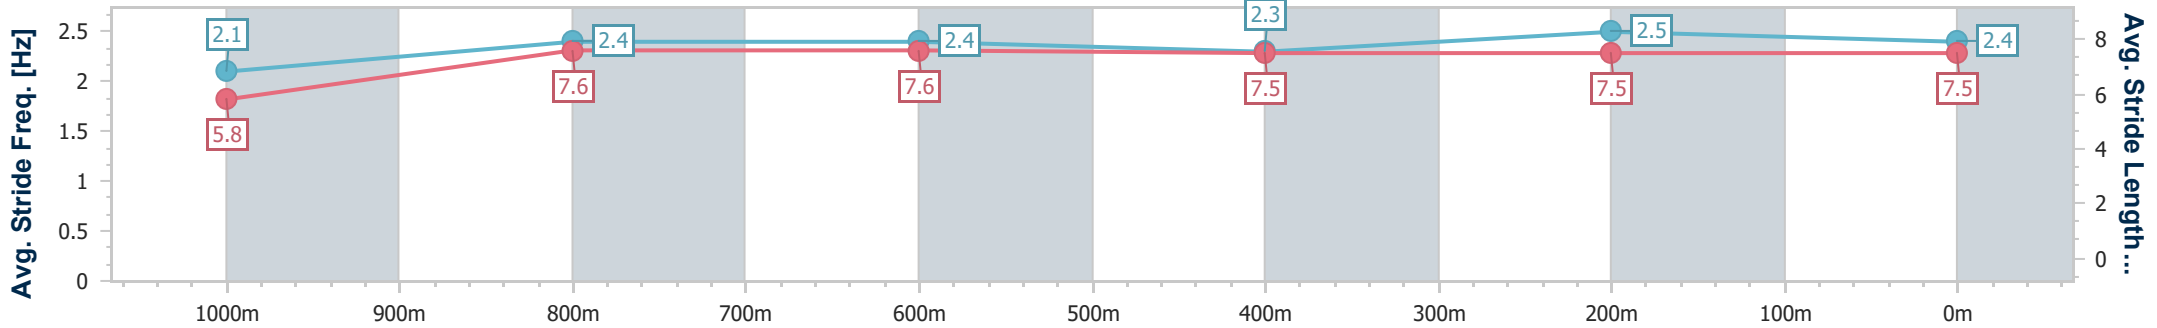

Horse/Jockey Name	Great Barrier Reef
Final Rank	3
Fastest Section Time (Section)	0:08.65 (Overall)
Top Speed [km/h] (Section)	68.5 (400m)
Race State	Finished

Doomben QLD Professional
Race 6: MORETON HIRE BENCHMARK 68 Handicap - 1110m
09 November 2024 - 15:23
Track Rating: Good 4, Weather: Fine, Rail Position: +2.5m Entire

BRISBANE
RACING CLUB

Section	Overall	1000m	800m	600m	400m	200m
Section Times	1:04.56 [3] (0:08.65)	0:55.91 [6] (0:11.20)	0:44.71 [7] (0:11.31)	0:33.40 [6] (0:11.38)	0:22.02 [6] (0:10.72)	0:11.30 [5]
Average Speed [km/h]	45.8	64.3	64.1	63.1	66.8	63.6
Top Speed [km/h]	63.3	66.3	66.1	65.9	68.5	67.5
Avg. Dist. to Rail [m]	5.3	1.1	0.4	0.3	1.1	2.1
Avg. Stride Freq. [Hz]	2.1	2.4	2.4	2.3	2.5	2.4
Avg. Stride Length [m]	5.8	7.6	7.6	7.5	7.5	7.5

- [ ] Ranking at each section and finish
- -.-.- No data available at this section
- NA No data available