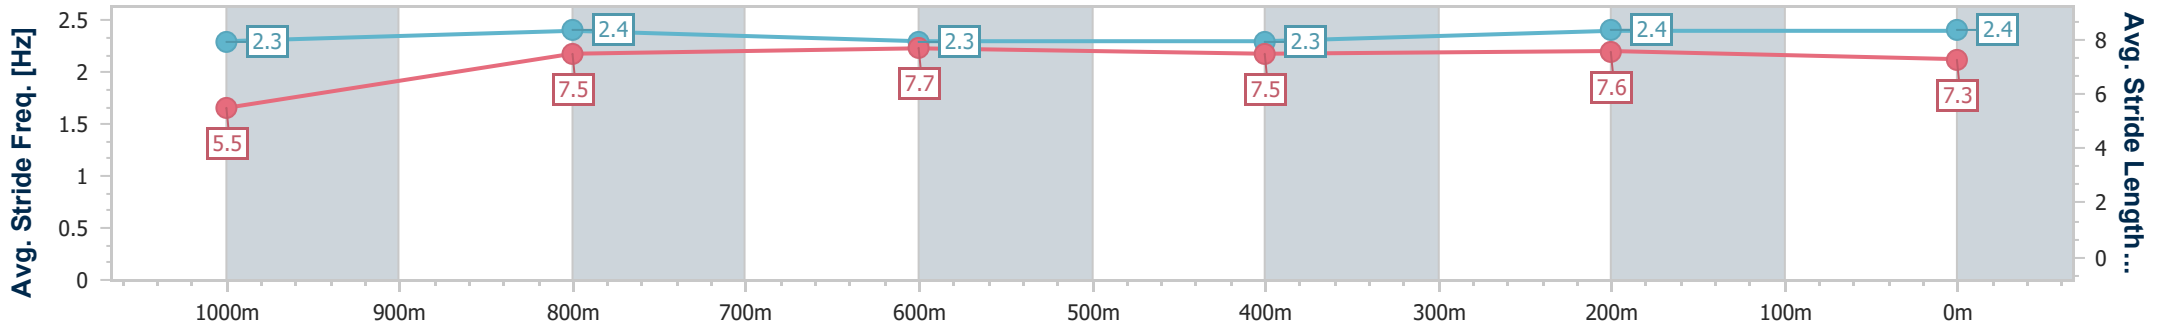

Horse/Jockey Name	The Astronomer
Final Rank	1
Fastest Section Time (Section)	0:08.38 (Overall)
Top Speed [km/h] (Section)	67.5 (400m)
Race State	Finished

Doomben QLD Professional
Race 6: MORETON HIRE BENCHMARK 68 Handicap - 1110m
09 November 2024 - 15:23
Track Rating: Good 4, Weather: Fine, Rail Position: +2.5m Entire

BRISBANE
RACING CLUB

Section	Overall	1000m	800m	600m	400m	200m
Section Times	1:04.50 [1] (0:08.38)	0:56.12 [1] (0:11.11)	0:45.01 [2] (0:11.19)	0:33.82 [1] (0:11.27)	0:22.55 [1] (0:10.93)	0:11.62 [2] (0:11.62)
Average Speed [km/h]	47.2	65.1	64.4	63.7	65.9	62.0
Top Speed [km/h]	64.8	67.0	65.7	65.8	67.5	65.0
Avg. Dist. to Rail [m]	4.3	2.1	0.2	0.4	0.7	1.1
Avg. Stride Freq. [Hz]	2.3	2.4	2.3	2.3	2.4	2.4
Avg. Stride Length [m]	5.5	7.5	7.7	7.5	7.6	7.3

- [ ] Ranking at each section and finish
- -.-.- No data available at this section
- NA No data available