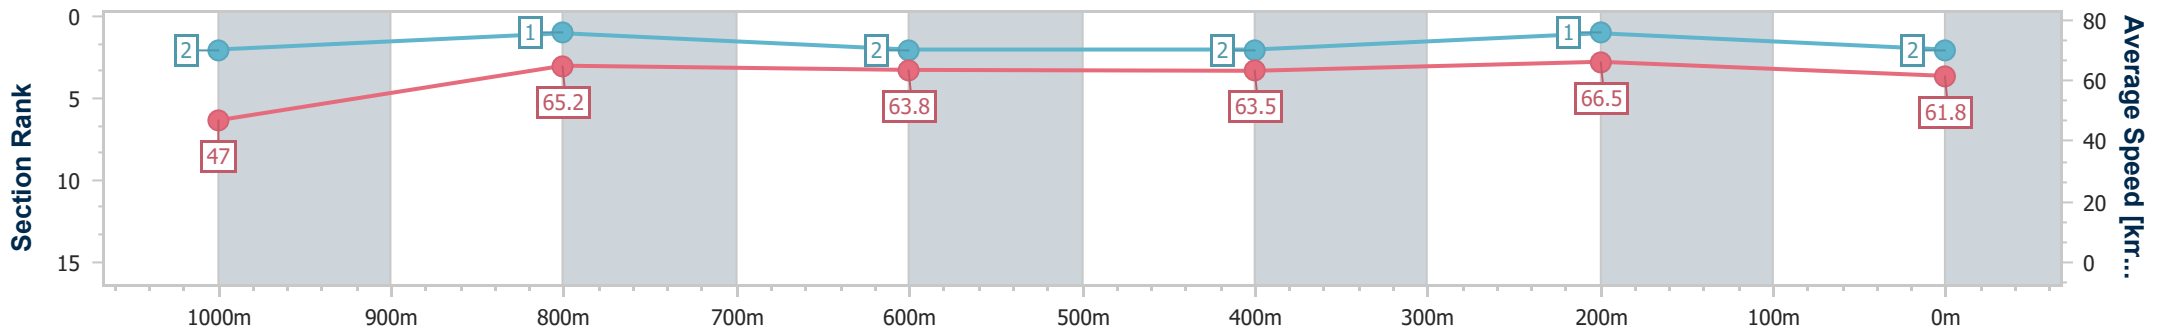

Horse/Jockey Name	Thankyou Henry
Final Rank	2
Fastest Section Time (Section)	0:08.39 (Overall)
Top Speed [km/h] (Section)	69.0 (400m)
Race State	Finished

Doomben QLD Professional
Race 6: MORETON HIRE BENCHMARK 68 Handicap - 1110m
09 November 2024 - 15:23
Track Rating: Good 4, Weather: Fine, Rail Position: +2.5m Entire

BRISBANE
RACING CLUB

Section	Overall	1000m	800m	600m	400m	200m
Section Times	1:04.53 [2] (0:08.39)	0:56.14 [2] (0:11.05)	0:45.09 [1] (0:11.25)	0:33.84 [2] (0:11.35)	0:22.49 [2] (0:10.82)	0:11.67 [1] (0:11.67)
Average Speed [km/h]	47.0	65.2	63.8	63.5	66.5	61.8
Top Speed [km/h]	64.8	67.4	64.9	65.6	69.0	64.8
Avg. Dist. to Rail [m]	3.6	1.0	0.6	0.4	1.1	1.4
Avg. Stride Freq. [Hz]	2.4	2.4	2.4	2.3	2.4	2.4
Avg. Stride Length [m]	5.3	7.6	7.6	7.6	7.6	7.2

- [ ] Ranking at each section and finish
- -.-.- No data available at this section
- NA No data available