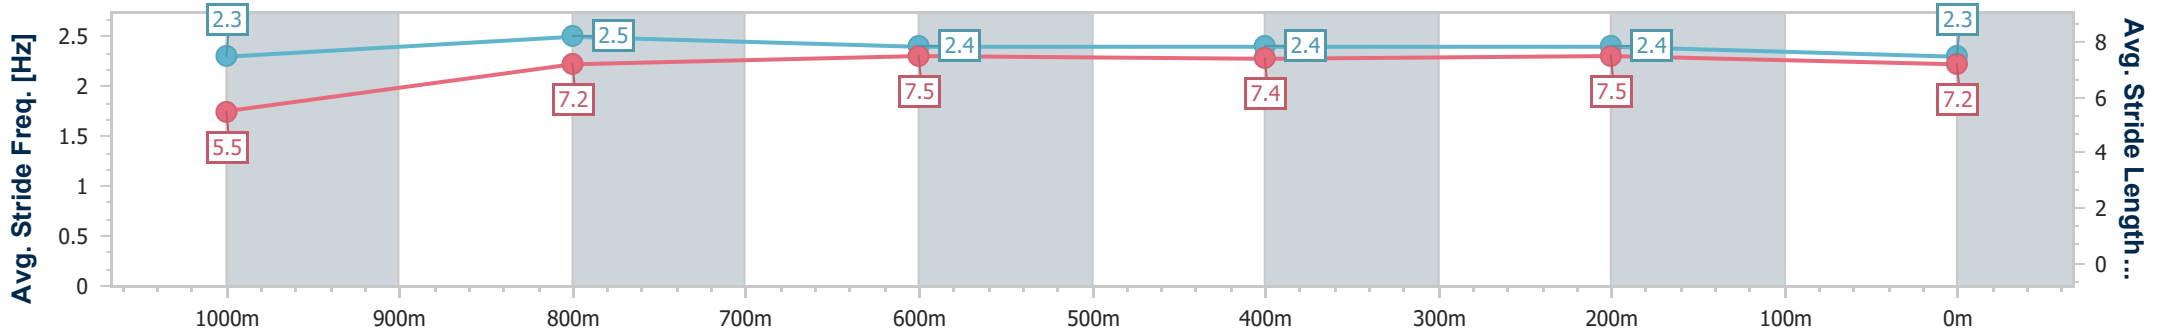

Horse/Jockey Name	Mouette
Final Rank	9
Fastest Section Time (Section)	0:08.47 (Overall)
Top Speed [km/h] (Section)	66.7 (400m)
Race State	Finished

Doomben QLD Professional
Race 6: MORETON HIRE BENCHMARK 68 Handicap - 1110m
09 November 2024 - 15:23
Track Rating: Good 4, Weather: Fine, Rail Position: +2.5m Entire

BRISBANE
RACING CLUB

Section	Overall	1000m	800m	600m	400m	200m
Section Times	1:05.42 [9] (0:08.47)	0:56.95 [4] (0:11.17)	0:45.78 [5] (0:11.29)	0:34.49 [3] (0:11.39)	0:23.10 [3] (0:10.99)	0:12.11 [6] (0:12.11)
Average Speed [km/h]	47.0	64.8	64.3	63.7	65.8	59.5
Top Speed [km/h]	63.6	66.5	66.6	65.0	66.7	64.2
Avg. Dist. to Rail [m]	4.5	3.1	1.6	2.0	2.5	3.4
Avg. Stride Freq. [Hz]	2.3	2.5	2.4	2.4	2.4	2.3
Avg. Stride Length [m]	5.5	7.2	7.5	7.4	7.5	7.2

- [ ] Ranking at each section and finish
- -.-.- No data available at this section
- NA No data available