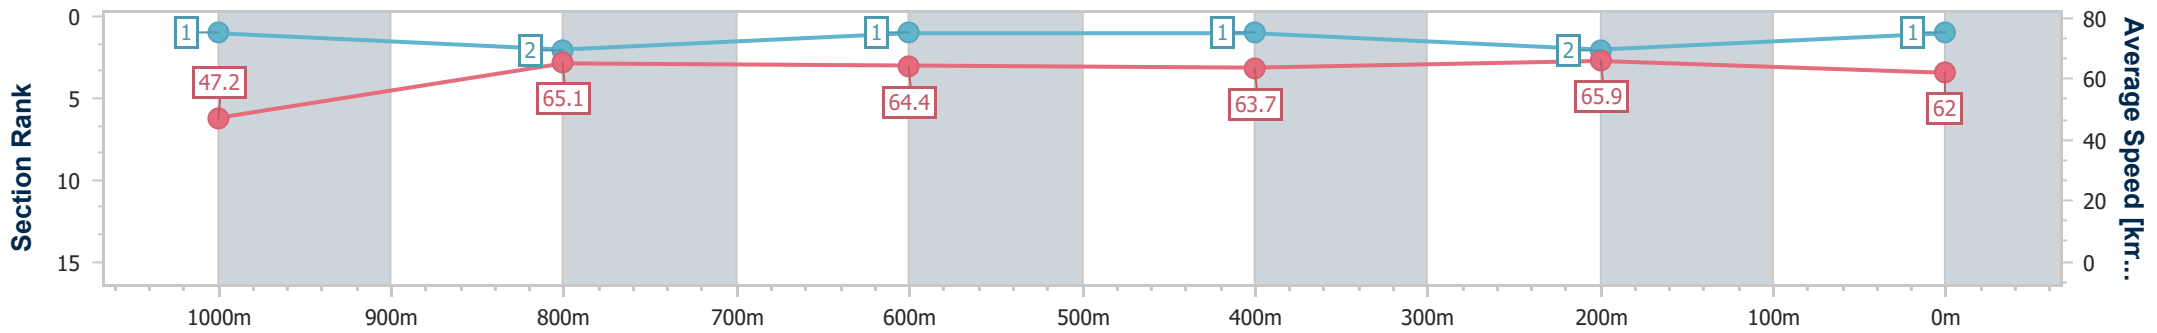

Horse/Jockey Name	The Astronomer
Final Rank	1
Fastest Section Time (Section)	0:08.38 (Overall)
Top Speed [km/h] (Section)	67.5 (400m)
Race State	Finished

Doomben QLD Professional
Race 6: MORETON HIRE BENCHMARK 68 Handicap - 1110m
09 November 2024 - 15:23
Track Rating: Good 4, Weather: Fine, Rail Position: +2.5m Entire

BRISBANE
RACING CLUB

Section	Overall	1000m	800m	600m	400m	200m
Section Times	1:04.50 [1] (0:08.38)	0:56.12 [1] (0:11.11)	0:45.01 [2] (0:11.19)	0:33.82 [1] (0:11.27)	0:22.55 [1] (0:10.93)	0:11.62 [2] (0:11.62)
Average Speed [km/h]	47.2	65.1	64.4	63.7	65.9	62.0
Top Speed [km/h]	64.8	67.0	65.7	65.8	67.5	65.0
Avg. Dist. to Rail [m]	4.3	2.1	0.2	0.4	0.7	1.1
Avg. Stride Freq. [Hz]	2.3	2.4	2.3	2.3	2.4	2.4
Avg. Stride Length [m]	5.5	7.5	7.7	7.5	7.6	7.3

- [ ] Ranking at each section and finish
- -.-.- No data available at this section
- NA No data available