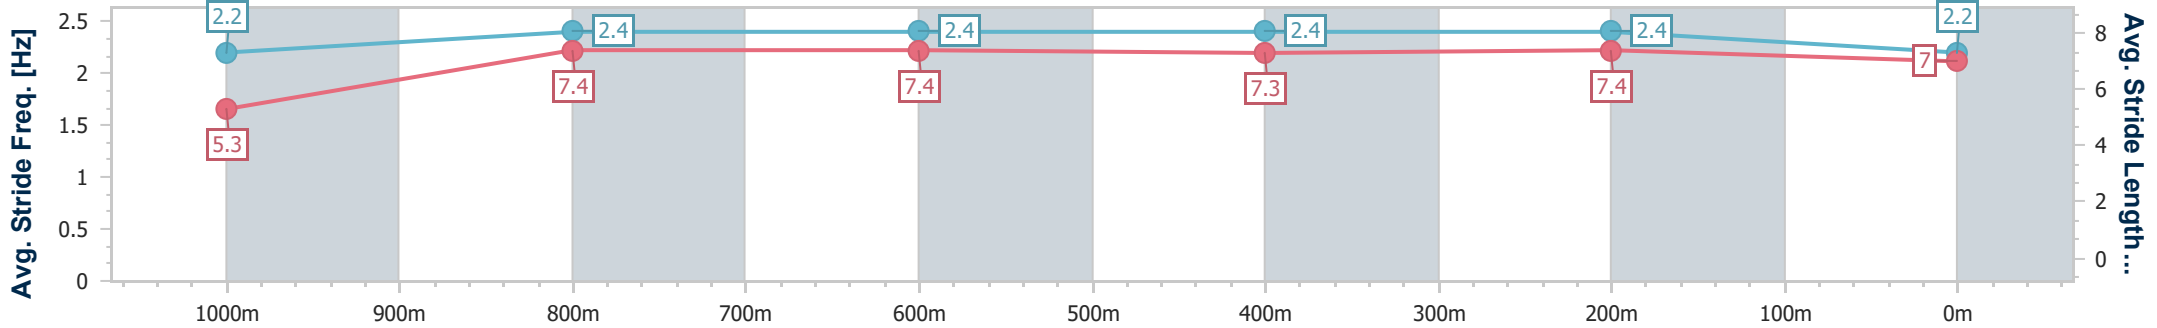

Horse/Jockey Name	Star Seeker
Final Rank	10
Fastest Section Time (Section)	0:09.03 (Overall)
Top Speed [km/h] (Section)	65.3 (1000m)
Race State	Finished

Doomben QLD Professional
Race 6: MORETON HIRE BENCHMARK 68 Handicap - 1110m
09 November 2024 - 15:23
Track Rating: Good 4, Weather: Fine, Rail Position: +2.5m Entire

BRISBANE
RACING CLUB

Section	Overall	1000m	800m	600m	400m	200m
Section Times	1:07.41 [10] (0:09.03)	0:58.38 [9] (0:11.20)	0:47.18 [9] (0:11.33)	0:35.85 [10] (0:11.60)	0:24.25 [10] (0:11.41)	0:12.84 [10] (0:12.84)
Average Speed [km/h]	43.7	64.4	64.0	62.5	63.0	56.1
Top Speed [km/h]	61.3	65.3	65.0	64.9	64.0	62.0
Avg. Dist. to Rail [m]	6.6	0.5	1.3	1.2	0.8	0.7
Avg. Stride Freq. [Hz]	2.2	2.4	2.4	2.4	2.4	2.2
Avg. Stride Length [m]	5.3	7.4	7.4	7.3	7.4	7.0

- [ ] Ranking at each section and finish
- -.-.- No data available at this section
- NA No data available