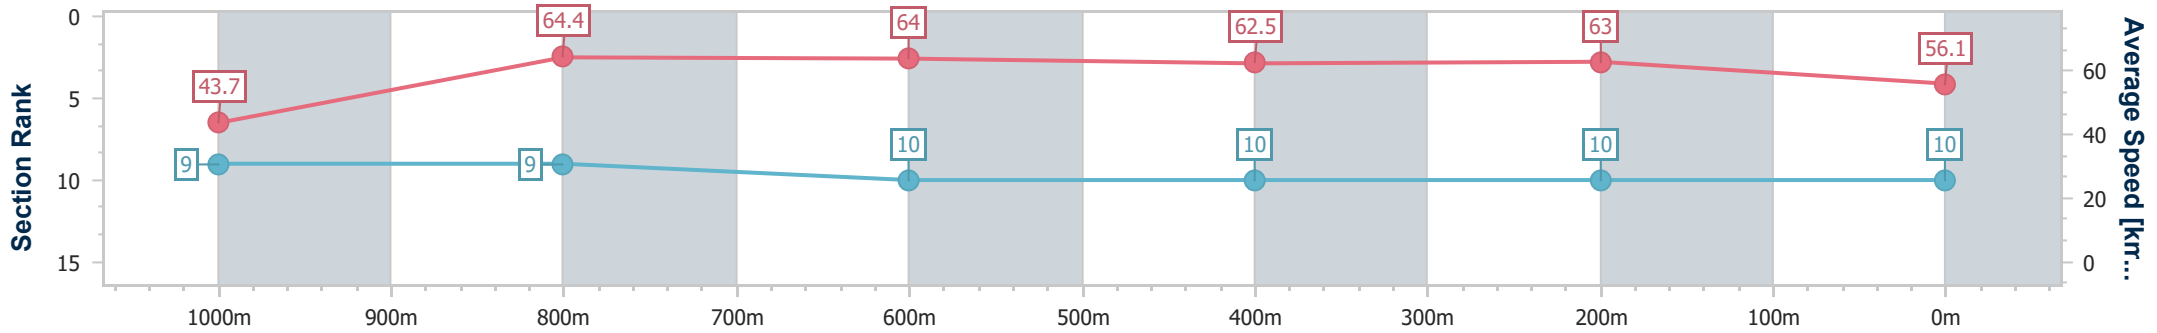

Horse/Jockey Name	Star Seeker
Final Rank	10
Fastest Section Time (Section)	0:09.03 (Overall)
Top Speed [km/h] (Section)	65.3 (1000m)
Race State	Finished

Doomben QLD Professional
Race 6: MORETON HIRE BENCHMARK 68 Handicap - 1110m
09 November 2024 - 15:23
Track Rating: Good 4, Weather: Fine, Rail Position: +2.5m Entire

BRISBANE
RACING CLUB

Section	Overall	1000m	800m	600m	400m	200m
Section Times	1:07.41 [10] (0:09.03)	0:58.38 [9] (0:11.20)	0:47.18 [9] (0:11.33)	0:35.85 [10] (0:11.60)	0:24.25 [10] (0:11.41)	0:12.84 [10] (0:12.84)
Average Speed [km/h]	43.7	64.4	64.0	62.5	63.0	56.1
Top Speed [km/h]	61.3	65.3	65.0	64.9	64.0	62.0
Avg. Dist. to Rail [m]	6.6	0.5	1.3	1.2	0.8	0.7
Avg. Stride Freq. [Hz]	2.2	2.4	2.4	2.4	2.4	2.2
Avg. Stride Length [m]	5.3	7.4	7.4	7.3	7.4	7.0

- [ ] Ranking at each section and finish
- -.-.- No data available at this section
- NA No data available