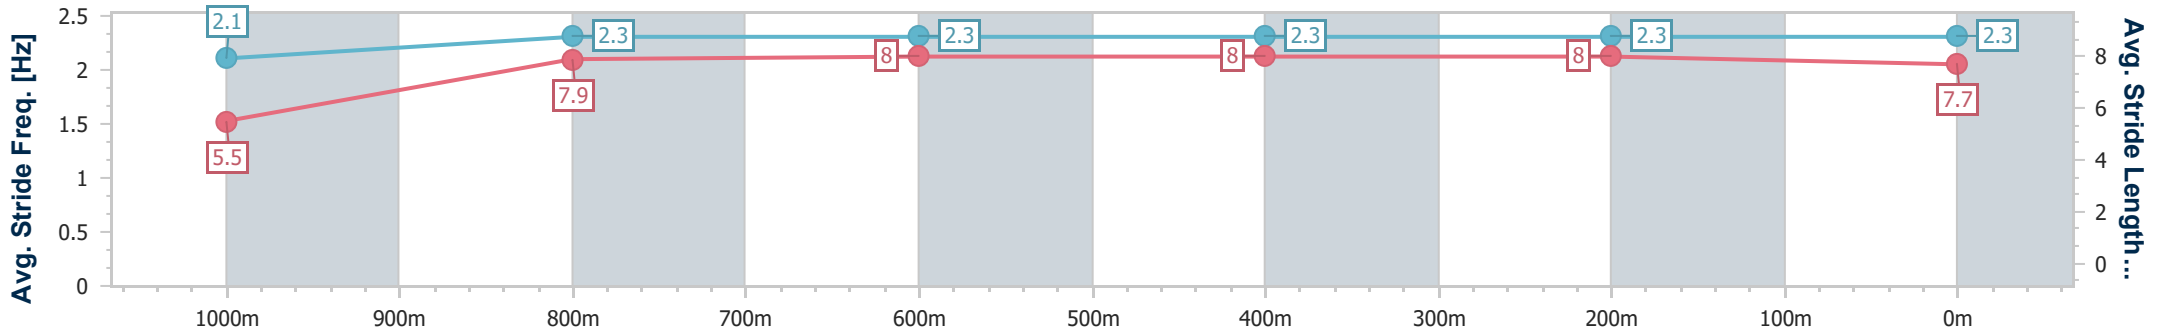

Horse/Jockey Name	Busting
Final Rank	4
Fastest Section Time (Section)	0:09.07 (Overall)
Top Speed [km/h] (Section)	68.1 (400m)
Race State	Finished

Doomben QLD Professional
Race 6: MORETON HIRE BENCHMARK 68 Handicap - 1110m
09 November 2024 - 15:23
Track Rating: Good 4, Weather: Fine, Rail Position: +2.5m Entire

BRISBANE
RACING CLUB

Section	Overall	1000m	800m	600m	400m	200m
Section Times	1:04.70 [4] (0:09.07)	0:55.63 [10] (0:11.24)	0:44.39 [10] (0:11.21)	0:33.18 [9] (0:11.23)	0:21.95 [8] (0:10.80)	0:11.15 [8] (0:11.15)
Average Speed [km/h]	43.8	64.3	65.0	64.6	66.8	64.4
Top Speed [km/h]	61.1	65.7	66.5	66.5	68.1	67.9
Avg. Dist. to Rail [m]	8.2	2.4	1.7	1.1	3.3	5.7
Avg. Stride Freq. [Hz]	2.1	2.3	2.3	2.3	2.3	2.3
Avg. Stride Length [m]	5.5	7.9	8.0	8.0	8.0	7.7

- [ ] Ranking at each section and finish
- -.-.- No data available at this section
- NA No data available