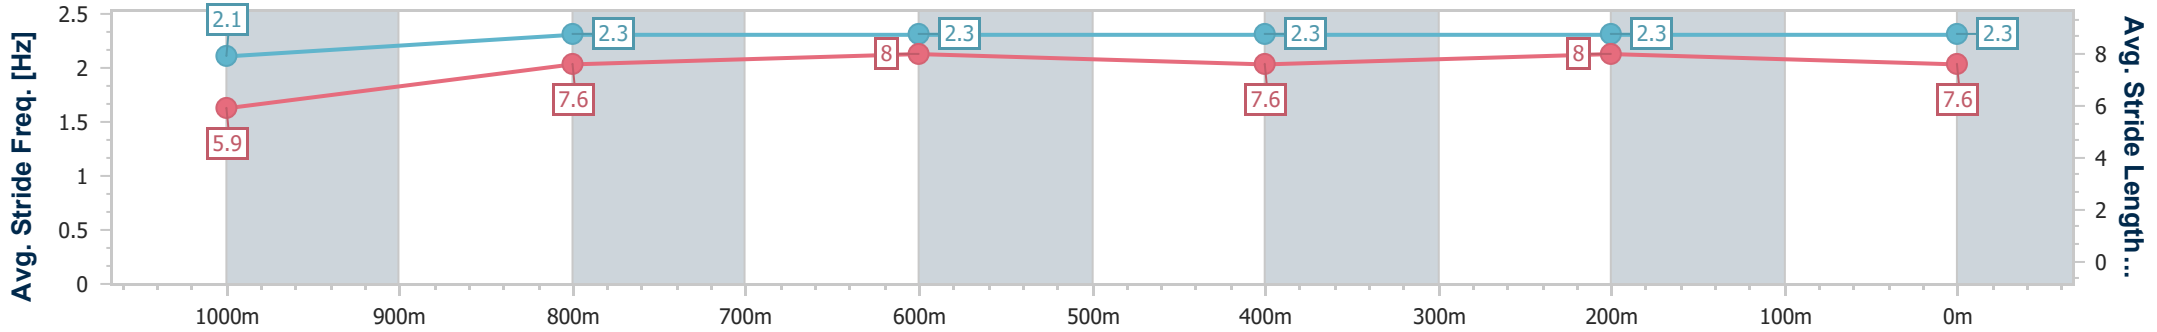

Horse/Jockey Name	That's An Extra
Final Rank	8
Fastest Section Time (Section)	0:08.88 (Overall)
Top Speed [km/h] (Section)	67.6 (400m)
Race State	Finished

Doomben QLD Professional
Race 6: MORETON HIRE BENCHMARK 68 Handicap - 1110m
09 November 2024 - 15:23
Track Rating: Good 4, Weather: Fine, Rail Position: +2.5m Entire

BRISBANE
RACING CLUB

Section	Overall	1000m	800m	600m	400m	200m
Section Times	1:05.26 [8] (0:08.88)	0:56.38 [8] (0:11.25)	0:45.13 [8] (0:11.16)	0:33.97 [8] (0:11.57)	0:22.40 [9] (0:10.87)	0:11.53 [9] (0:11.53)
Average Speed [km/h]	44.9	64.5	65.1	62.8	66.1	62.5
Top Speed [km/h]	62.3	66.1	66.5	65.5	67.6	65.7
Avg. Dist. to Rail [m]	8.0	3.0	1.5	1.6	0.8	0.6
Avg. Stride Freq. [Hz]	2.1	2.3	2.3	2.3	2.3	2.3
Avg. Stride Length [m]	5.9	7.6	8.0	7.6	8.0	7.6

- [ ] Ranking at each section and finish
- -.-.- No data available at this section
- NA No data available