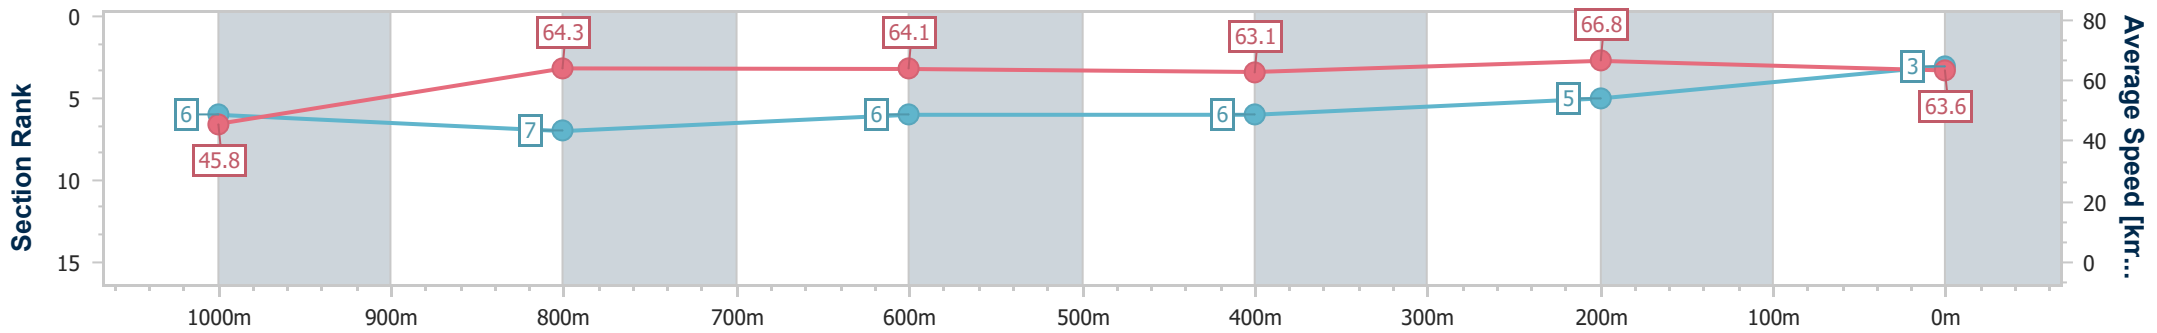

Horse/Jockey Name	Great Barrier Reef
Final Rank	3
Fastest Section Time (Section)	0:08.65 (Overall)
Top Speed [km/h] (Section)	68.5 (400m)
Race State	Finished

Doomben QLD Professional
Race 6: MORETON HIRE BENCHMARK 68 Handicap - 1110m
09 November 2024 - 15:23
Track Rating: Good 4, Weather: Fine, Rail Position: +2.5m Entire

BRISBANE
RACING CLUB

Section	Overall	1000m	800m	600m	400m	200m
Section Times	1:04.56 [3] (0:08.65)	0:55.91 [6] (0:11.20)	0:44.71 [7] (0:11.31)	0:33.40 [6] (0:11.38)	0:22.02 [6] (0:10.72)	0:11.30 [5]
Average Speed [km/h]	45.8	64.3	64.1	63.1	66.8	63.6
Top Speed [km/h]	63.3	66.3	66.1	65.9	68.5	67.5
Avg. Dist. to Rail [m]	5.3	1.1	0.4	0.3	1.1	2.1
Avg. Stride Freq. [Hz]	2.1	2.4	2.4	2.3	2.5	2.4
Avg. Stride Length [m]	5.8	7.6	7.6	7.5	7.5	7.5

- [ ] Ranking at each section and finish
- -.-.- No data available at this section
- NA No data available