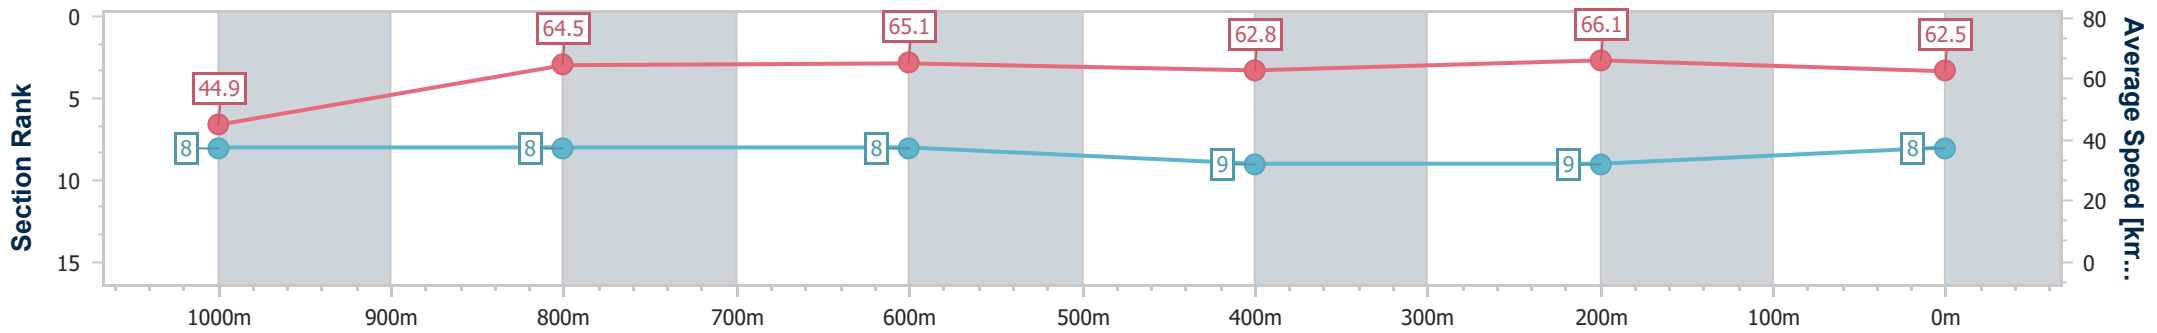

Horse/Jockey Name	That's An Extra
Final Rank	8
Fastest Section Time (Section)	0:08.88 (Overall)
Top Speed [km/h] (Section)	67.6 (400m)
Race State	Finished

Doomben QLD Professional
Race 6: MORETON HIRE BENCHMARK 68 Handicap - 1110m
09 November 2024 - 15:23
Track Rating: Good 4, Weather: Fine, Rail Position: +2.5m Entire

BRISBANE
RACING CLUB

Section	Overall	1000m	800m	600m	400m	200m
Section Times	1:05.26 [8] (0:08.88)	0:56.38 [8] (0:11.25)	0:45.13 [8] (0:11.16)	0:33.97 [8] (0:11.57)	0:22.40 [9] (0:10.87)	0:11.53 [9] (0:11.53)
Average Speed [km/h]	44.9	64.5	65.1	62.8	66.1	62.5
Top Speed [km/h]	62.3	66.1	66.5	65.5	67.6	65.7
Avg. Dist. to Rail [m]	8.0	3.0	1.5	1.6	0.8	0.6
Avg. Stride Freq. [Hz]	2.1	2.3	2.3	2.3	2.3	2.3
Avg. Stride Length [m]	5.9	7.6	8.0	7.6	8.0	7.6

- [ ] Ranking at each section and finish
- -.-.- No data available at this section
- NA No data available