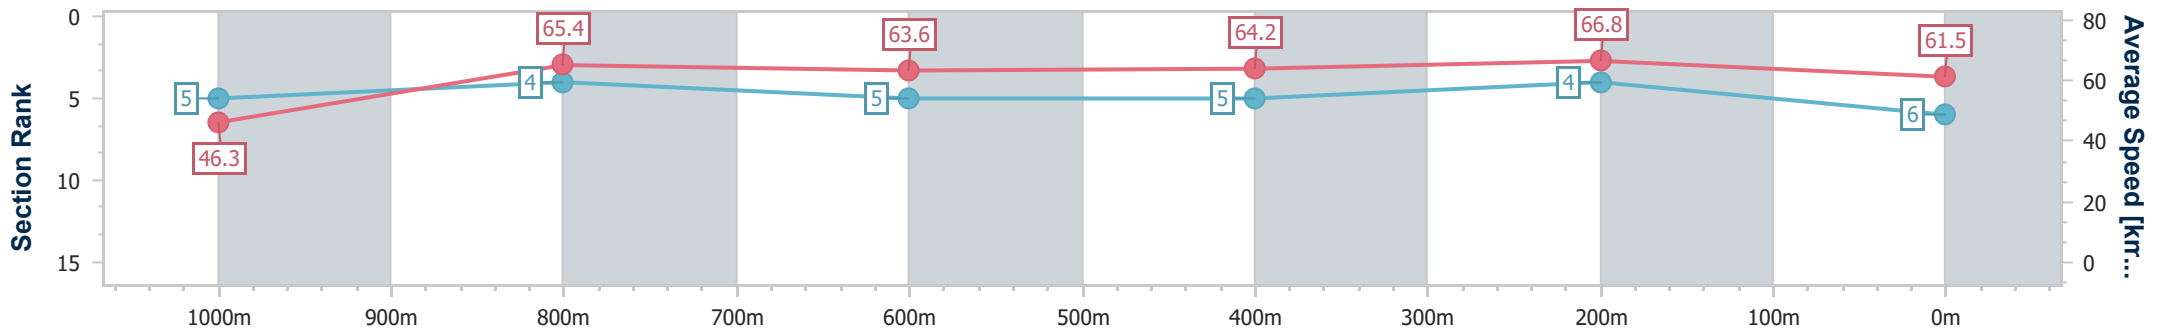

Horse/Jockey Name	Writtle
Final Rank	6
Fastest Section Time (Section)	0:08.55 (Overall)
Top Speed [km/h] (Section)	68.7 (400m)
Race State	Finished

Doomben QLD Professional
Race 6: MORETON HIRE BENCHMARK 68 Handicap - 1110m
09 November 2024 - 15:23
Track Rating: Good 4, Weather: Fine, Rail Position: +2.5m Entire

BRISBANE
RACING CLUB

Section	Overall	1000m	800m	600m	400m	200m
Section Times	1:04.97 [6] (0:08.55)	0:56.42 [5] (0:11.05)	0:45.37 [4] (0:11.49)	0:33.88 [5] (0:11.38)	0:22.50 [5] (0:10.78)	0:11.72 [4]
Average Speed [km/h]	46.3	65.4	63.6	64.2	66.8	61.5
Top Speed [km/h]	64.5	68.0	65.2	66.8	68.7	64.6
Avg. Dist. to Rail [m]	1.6	1.0	2.8	2.2	2.8	4.0
Avg. Stride Freq. [Hz]	2.3	2.3	2.3	2.3	2.3	2.3
Avg. Stride Length [m]	5.4	7.8	7.9	7.8	7.9	7.5

- [ ] Ranking at each section and finish
- -.-.- No data available at this section
- NA No data available