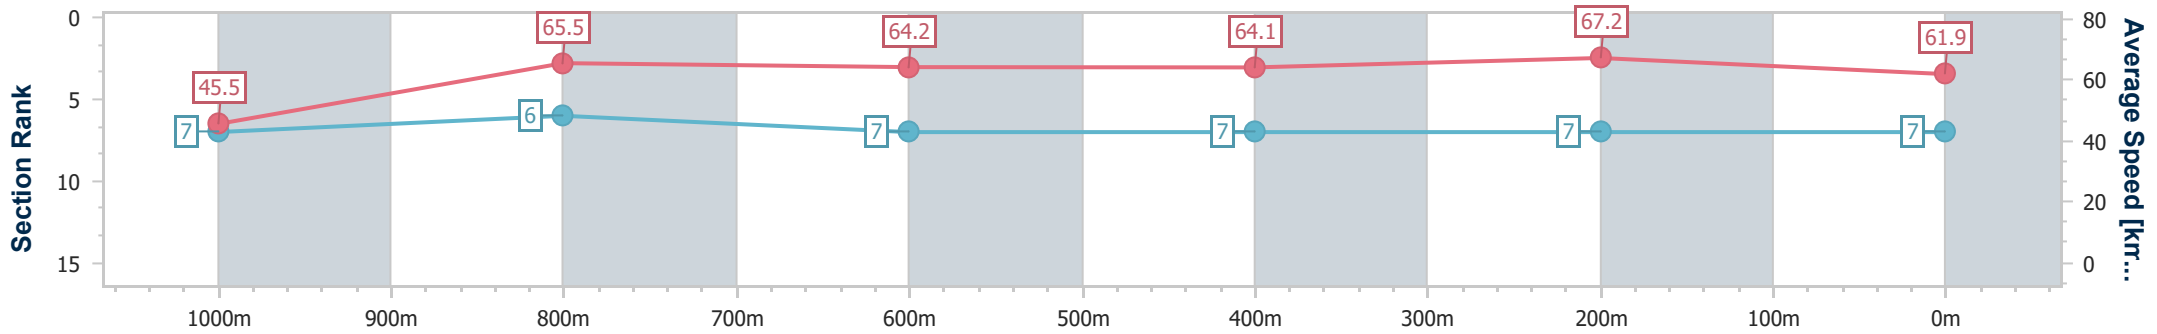

Horse/Jockey Name	Pia Mia
Final Rank	7
Fastest Section Time (Section)	0:08.69 (Overall)
Top Speed [km/h] (Section)	67.7 (400m)
Race State	Finished

Doomben QLD Professional
Race 6: MORETON HIRE BENCHMARK 68 Handicap - 1110m
09 November 2024 - 15:23
Track Rating: Good 4, Weather: Fine, Rail Position: +2.5m Entire

BRISBANE
RACING CLUB

Section	Overall	1000m	800m	600m	400m	200m
Section Times	1:05.03 [7] (0:08.69)	0:56.34 [7] (0:11.09)	0:45.25 [6] (0:11.41)	0:33.84 [7] (0:11.44)	0:22.40 [7] (0:10.79)	0:11.61 [7] (0:11.61)
Average Speed [km/h]	45.5	65.5	64.2	64.1	67.2	61.9
Top Speed [km/h]	63.5	67.2	65.4	66.3	67.7	65.9
Avg. Dist. to Rail [m]	6.6	2.9	3.5	2.9	4.1	3.8
Avg. Stride Freq. [Hz]	2.2	2.4	2.3	2.4	2.5	2.4
Avg. Stride Length [m]	5.6	7.6	7.6	7.5	7.6	7.3

- [ ] Ranking at each section and finish
- -.-.- No data available at this section
- NA No data available