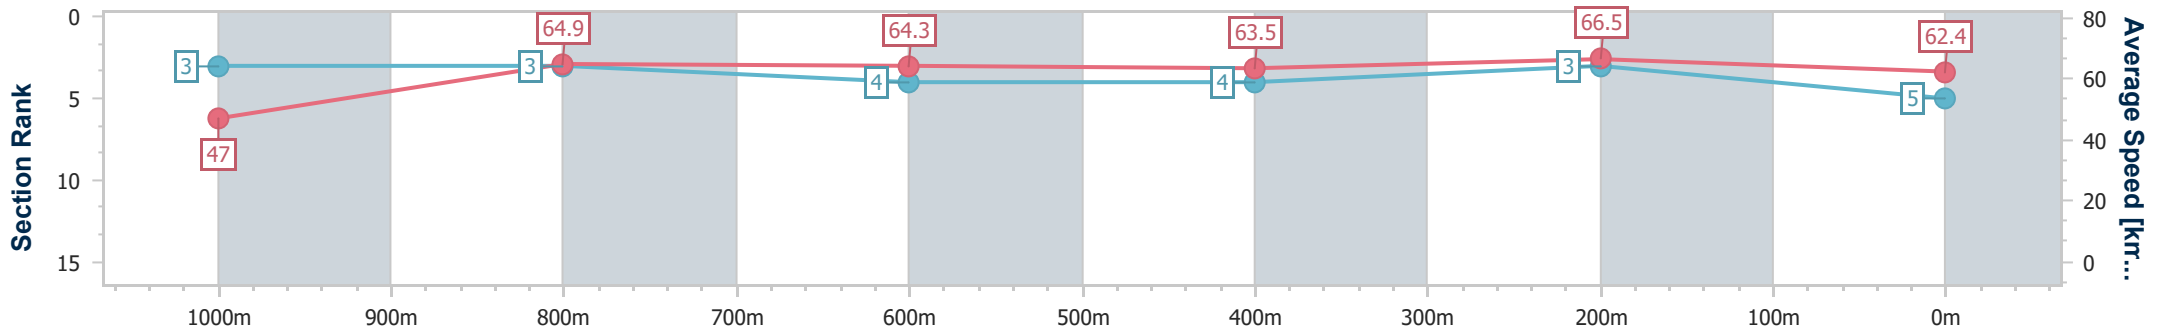

Horse/Jockey Name	Troika
Final Rank	5
Fastest Section Time (Section)	0:08.46 (Overall)
Top Speed [km/h] (Section)	67.4 (400m)
Race State	Finished

Doomben QLD Professional
Race 6: MORETON HIRE BENCHMARK 68 Handicap - 1110m
09 November 2024 - 15:23
Track Rating: Good 4, Weather: Fine, Rail Position: +2.5m Entire

BRISBANE
RACING CLUB

Section	Overall	1000m	800m	600m	400m	200m
Section Times	1:04.74 [5] (0:08.46)	0:56.28 [3] (0:11.12)	0:45.16 [3] (0:11.36)	0:33.80 [4] (0:11.46)	0:22.34 [4] (0:10.83)	0:11.51 [3] (0:11.51)
Average Speed [km/h]	47.0	64.9	64.3	63.5	66.5	62.4
Top Speed [km/h]	64.2	66.4	65.5	65.8	67.4	65.2
Avg. Dist. to Rail [m]	1.0	1.0	2.9	2.0	0.5	2.5
Avg. Stride Freq. [Hz]	2.2	2.5	2.4	2.4	2.5	2.4
Avg. Stride Length [m]	5.7	7.2	7.3	7.4	7.4	7.1

- [ ] Ranking at each section and finish
- -.-.- No data available at this section
- NA No data available