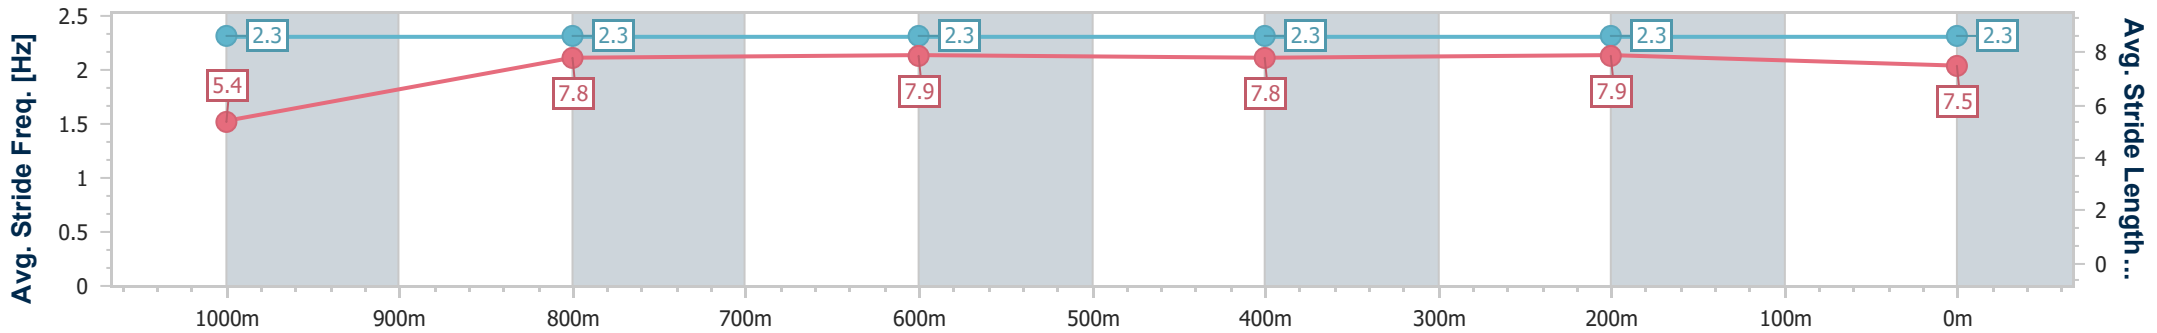

Horse/Jockey Name	Writtle
Final Rank	6
Fastest Section Time (Section)	0:08.55 (Overall)
Top Speed [km/h] (Section)	68.7 (400m)
Race State	Finished

Doomben QLD Professional
Race 6: MORETON HIRE BENCHMARK 68 Handicap - 1110m
09 November 2024 - 15:23
Track Rating: Good 4, Weather: Fine, Rail Position: +2.5m Entire

BRISBANE
RACING CLUB

Section	Overall	1000m	800m	600m	400m	200m
Section Times	1:04.97 [6] (0:08.55)	0:56.42 [5] (0:11.05)	0:45.37 [4] (0:11.49)	0:33.88 [5] (0:11.38)	0:22.50 [5] (0:10.78)	0:11.72 [4]
Average Speed [km/h]	46.3	65.4	63.6	64.2	66.8	61.5
Top Speed [km/h]	64.5	68.0	65.2	66.8	68.7	64.6
Avg. Dist. to Rail [m]	1.6	1.0	2.8	2.2	2.8	4.0
Avg. Stride Freq. [Hz]	2.3	2.3	2.3	2.3	2.3	2.3
Avg. Stride Length [m]	5.4	7.8	7.9	7.8	7.9	7.5

- [ ] Ranking at each section and finish
- -.-.- No data available at this section
- NA No data available