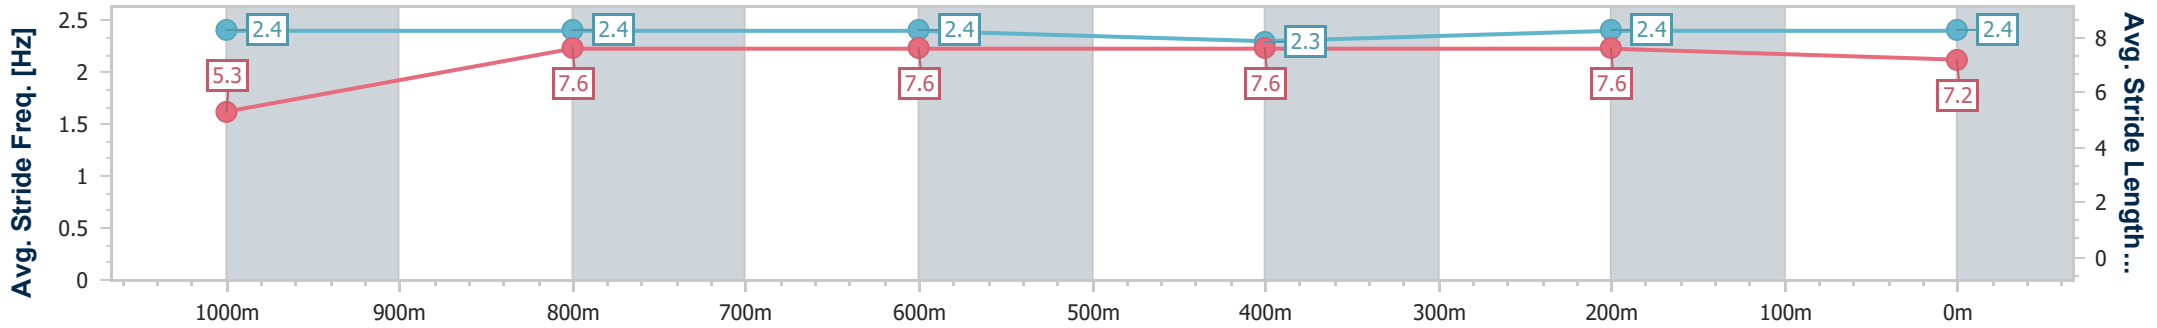

Horse/Jockey Name	Thankyou Henry
Final Rank	2
Fastest Section Time (Section)	0:08.39 (Overall)
Top Speed [km/h] (Section)	69.0 (400m)
Race State	Finished

Doomben QLD Professional
Race 6: MORETON HIRE BENCHMARK 68 Handicap - 1110m
09 November 2024 - 15:23
Track Rating: Good 4, Weather: Fine, Rail Position: +2.5m Entire

BRISBANE
RACING CLUB

Section	Overall	1000m	800m	600m	400m	200m
Section Times	1:04.53 [2] (0:08.39)	0:56.14 [2] (0:11.05)	0:45.09 [1] (0:11.25)	0:33.84 [2] (0:11.35)	0:22.49 [2] (0:10.82)	0:11.67 [1] (0:11.67)
Average Speed [km/h]	47.0	65.2	63.8	63.5	66.5	61.8
Top Speed [km/h]	64.8	67.4	64.9	65.6	69.0	64.8
Avg. Dist. to Rail [m]	3.6	1.0	0.6	0.4	1.1	1.4
Avg. Stride Freq. [Hz]	2.4	2.4	2.4	2.3	2.4	2.4
Avg. Stride Length [m]	5.3	7.6	7.6	7.6	7.6	7.2

- [ ] Ranking at each section and finish
- -.-.- No data available at this section
- NA No data available