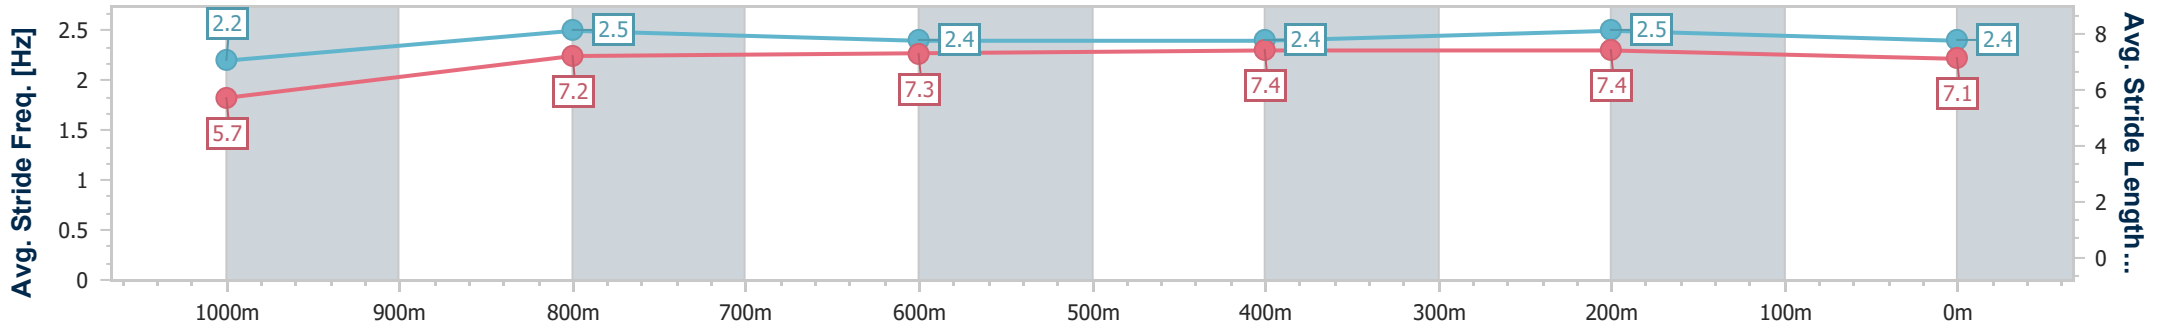

Horse/Jockey Name	Troika
Final Rank	5
Fastest Section Time (Section)	0:08.46 (Overall)
Top Speed [km/h] (Section)	67.4 (400m)
Race State	Finished

Doomben QLD Professional
Race 6: MORETON HIRE BENCHMARK 68 Handicap - 1110m
09 November 2024 - 15:23
Track Rating: Good 4, Weather: Fine, Rail Position: +2.5m Entire

BRISBANE
RACING CLUB

Section	Overall	1000m	800m	600m	400m	200m
Section Times	1:04.74 [5] (0:08.46)	0:56.28 [3] (0:11.12)	0:45.16 [3] (0:11.36)	0:33.80 [4] (0:11.46)	0:22.34 [4] (0:10.83)	0:11.51 [3] (0:11.51)
Average Speed [km/h]	47.0	64.9	64.3	63.5	66.5	62.4
Top Speed [km/h]	64.2	66.4	65.5	65.8	67.4	65.2
Avg. Dist. to Rail [m]	1.0	1.0	2.9	2.0	0.5	2.5
Avg. Stride Freq. [Hz]	2.2	2.5	2.4	2.4	2.5	2.4
Avg. Stride Length [m]	5.7	7.2	7.3	7.4	7.4	7.1

- [ ] Ranking at each section and finish
- -.-.- No data available at this section
- NA No data available