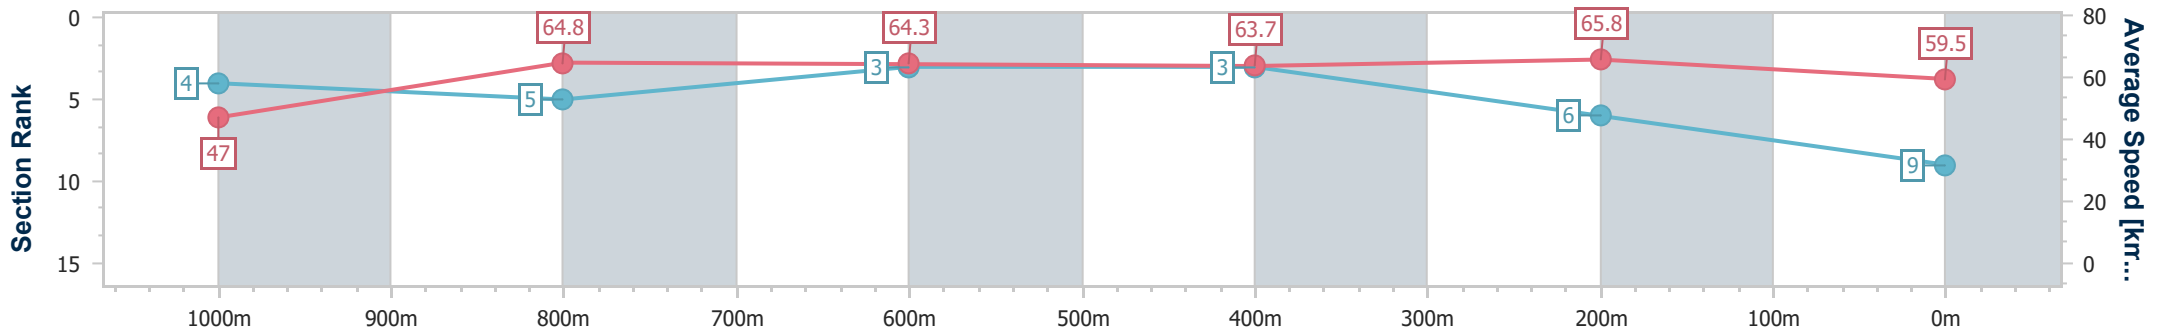

Horse/Jockey Name	Mouette
Final Rank	9
Fastest Section Time (Section)	0:08.47 (Overall)
Top Speed [km/h] (Section)	66.7 (400m)
Race State	Finished

Doomben QLD Professional
Race 6: MORETON HIRE BENCHMARK 68 Handicap - 1110m
09 November 2024 - 15:23
Track Rating: Good 4, Weather: Fine, Rail Position: +2.5m Entire

BRISBANE
RACING CLUB

Section	Overall	1000m	800m	600m	400m	200m
Section Times	1:05.42 [9] (0:08.47)	0:56.95 [4] (0:11.17)	0:45.78 [5] (0:11.29)	0:34.49 [3] (0:11.39)	0:23.10 [3] (0:10.99)	0:12.11 [6] (0:12.11)
Average Speed [km/h]	47.0	64.8	64.3	63.7	65.8	59.5
Top Speed [km/h]	63.6	66.5	66.6	65.0	66.7	64.2
Avg. Dist. to Rail [m]	4.5	3.1	1.6	2.0	2.5	3.4
Avg. Stride Freq. [Hz]	2.3	2.5	2.4	2.4	2.4	2.3
Avg. Stride Length [m]	5.5	7.2	7.5	7.4	7.5	7.2

- [ ] Ranking at each section and finish
- -.-.- No data available at this section
- NA No data available