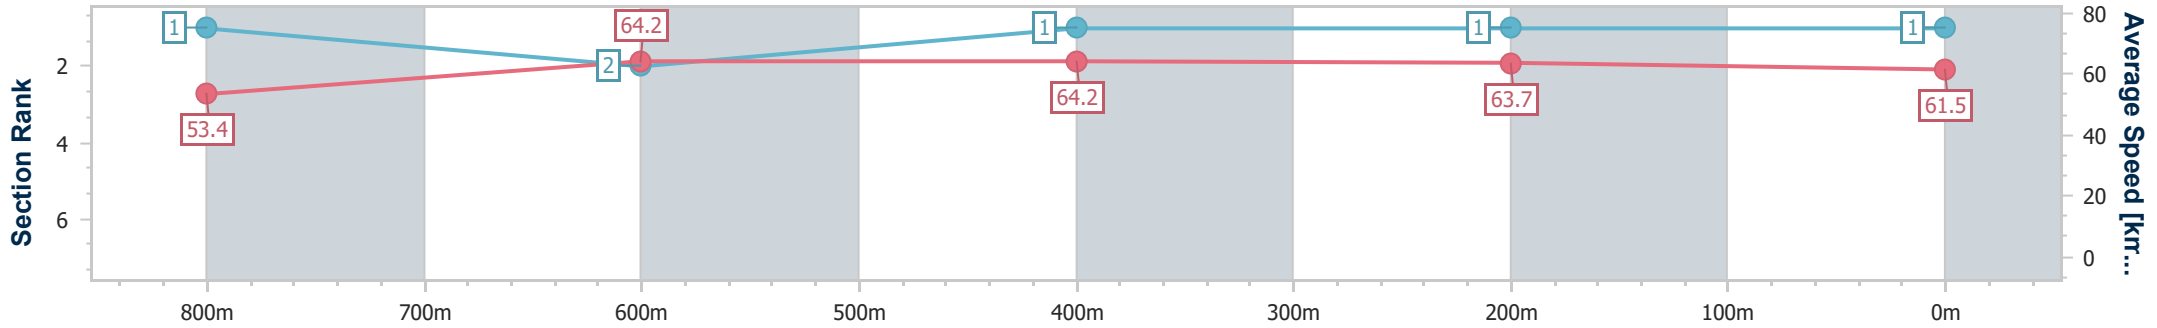

Horse/Jockey Name	Mixed Signals
Final Rank	1
Fastest Section Time (Section)	0:11.24 (800m)
Top Speed [km/h] (Section)	67.7 (Overall)
Race State	Finished

Toowoomba QLD Professional
Race 6: EMPIRE OF JAPAN QTIS Three-Year-Old BENCHMARK
60 Handicap - 1000m

09 November 2024 - 21:06

Track Rating: Good 3, Weather: Fine, Rail Position: True

Section	Overall	800m	600m	400m	200m
Section Times	0:59.02 [1] (0:13.55)	0:45.47 [1] (0:11.24)	0:34.23 [2] (0:11.25)	0:22.98 [1] (0:11.32)	0:11.66 [1] (0:11.66)
Average Speed [km/h]	53.4	64.2	64.2	63.7	61.5
Top Speed [km/h]	67.7	64.7	65.8	65.5	63.2
Avg. Dist. to Rail [m]	3.0	0.8	0.6	0.7	0.3
Avg. Stride Freq. [Hz]	2.5	2.5	2.5	2.5	2.4
Avg. Stride Length [m]	5.9	7.1	7.2	7.0	7.0

- [ ] Ranking at each section and finish
- -.-.- No data available at this section
- NA No data available