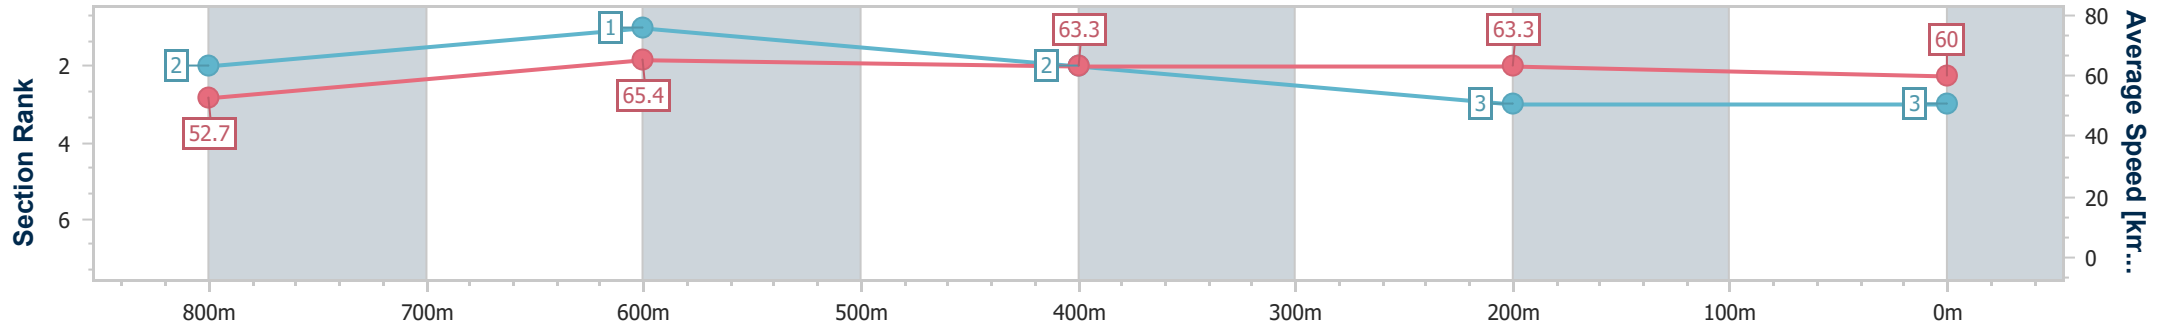

Horse/Jockey Name	Mishani Crown
Final Rank	3
Fastest Section Time (Section)	0:11.03 (800m)
Top Speed [km/h] (Section)	68.7 (Overall)
Race State	Finished

Toowoomba QLD Professional
Race 6: EMPIRE OF JAPAN QTIS Three-Year-Old BENCHMARK
60 Handicap - 1000m

09 November 2024 - 21:06

Track Rating: Good 3, Weather: Fine, Rail Position: True

Section	Overall	800m	600m	400m	200m
Section Times	0:59.70 [3] (0:13.74)	0:45.96 [2] (0:11.03)	0:34.93 [1] (0:11.57)	0:23.36 [2] (0:11.41)	0:11.95 [3] (0:11.95)
Average Speed [km/h]	52.7	65.4	63.3	63.3	60.0
Top Speed [km/h]	68.7	66.4	64.6	65.1	62.4
Avg. Dist. to Rail [m]	6.0	1.1	2.6	1.0	0.6
Avg. Stride Freq. [Hz]	2.4	2.4	2.3	2.4	2.3
Avg. Stride Length [m]	6.2	7.7	7.5	7.4	7.4

- [ ] Ranking at each section and finish
- -.-.- No data available at this section
- NA No data available