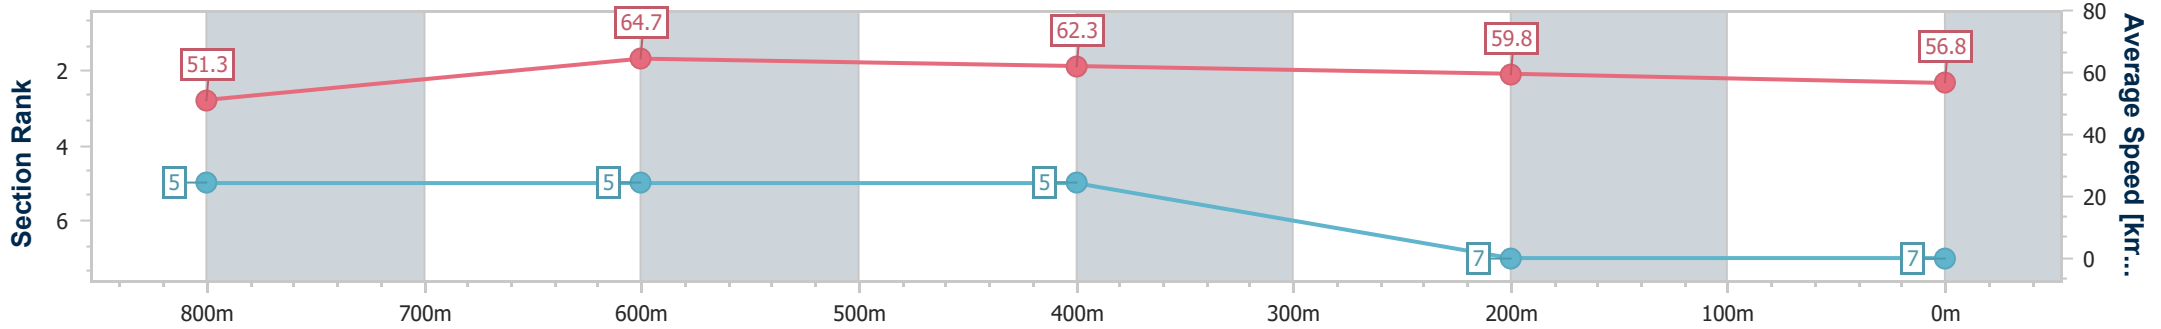

- [] Ranking at each section and finish
- .-.- No data available at this section
- NA No data available

Horse/Jockey Name	Foolsay
Final Rank	7
Fastest Section Time (Section)	0:11.19 (800m)
Top Speed [km/h] (Section)	66.2 (800m)
Race State	Finished

- [] Ranking at each section and finish
- .-.- No data available at this section
- NA No data available