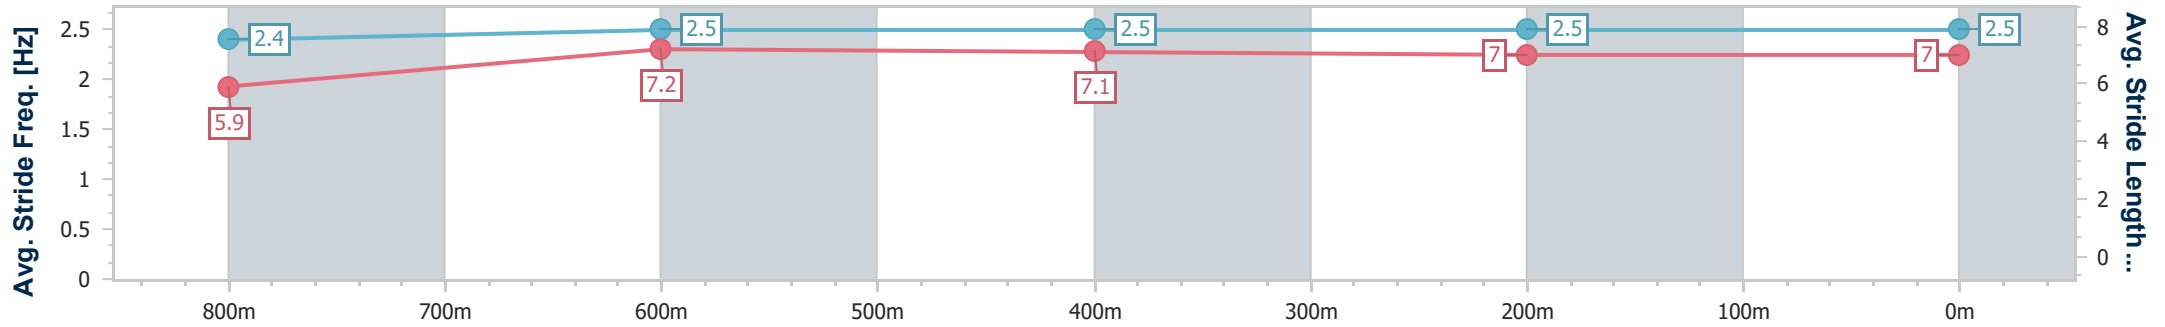

Horse/Jockey Name	Yes I'm Ugly
Final Rank	4
Fastest Section Time (Section)	0:11.24 (400m)
Top Speed [km/h] (Section)	65.4 (600m)
Race State	Finished

Toowoomba QLD Professional
Race 6: EMPIRE OF JAPAN QTIS Three-Year-Old BENCHMARK
60 Handicap - 1000m

09 November 2024 - 21:06

Track Rating: Good 3, Weather: Fine, Rail Position: True

Section	Overall	800m	600m	400m	200m
Section Times	0:59.77 [4] (0:14.18)	0:45.59 [6] (0:11.25)	0:34.34 [6] (0:11.57)	0:22.77 [6] (0:11.24)	0:11.53 [5] (0:11.53)
Average Speed [km/h]	51.4	64.8	63.0	63.9	62.2
Top Speed [km/h]	64.8	65.2	65.4	64.7	64.8
Avg. Dist. to Rail [m]	8.4	2.7	2.2	0.8	2.6
Avg. Stride Freq. [Hz]	2.4	2.5	2.5	2.5	2.5
Avg. Stride Length [m]	5.9	7.2	7.1	7.0	7.0

- [ ] Ranking at each section and finish
- -.-.- No data available at this section
- NA No data available