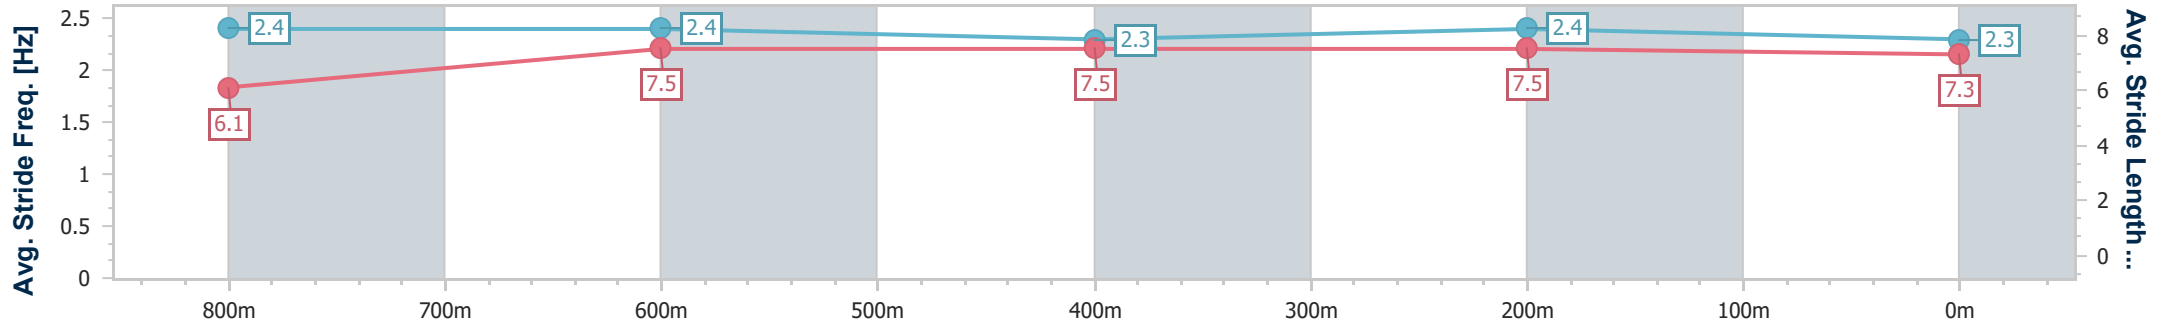

Horse/Jockey Name	Mishani Rock
Final Rank	2
Fastest Section Time (Section)	0:11.13 (800m)
Top Speed [km/h] (Section)	66.2 (Overall)
Race State	Finished

Toowoomba QLD Professional
Race 6: EMPIRE OF JAPAN QTIS Three-Year-Old BENCHMARK
60 Handicap - 1000m

09 November 2024 - 21:06

Track Rating: Good 3, Weather: Fine, Rail Position: True

Section	Overall	800m	600m	400m	200m
Section Times	0:59.33 [2] (0:13.92)	0:45.41 [3] (0:11.13)	0:34.28 [3] (0:11.35)	0:22.93 [3] (0:11.25)	0:11.68 [2] (0:11.68)
Average Speed [km/h]	52.2	64.5	62.9	64.3	61.8
Top Speed [km/h]	66.2	65.7	63.8	65.3	64.0
Avg. Dist. to Rail [m]	5.1	1.1	1.5	2.1	2.6
Avg. Stride Freq. [Hz]	2.4	2.4	2.3	2.4	2.3
Avg. Stride Length [m]	6.1	7.5	7.5	7.5	7.3

- [ ] Ranking at each section and finish
- -.-.- No data available at this section
- NA No data available