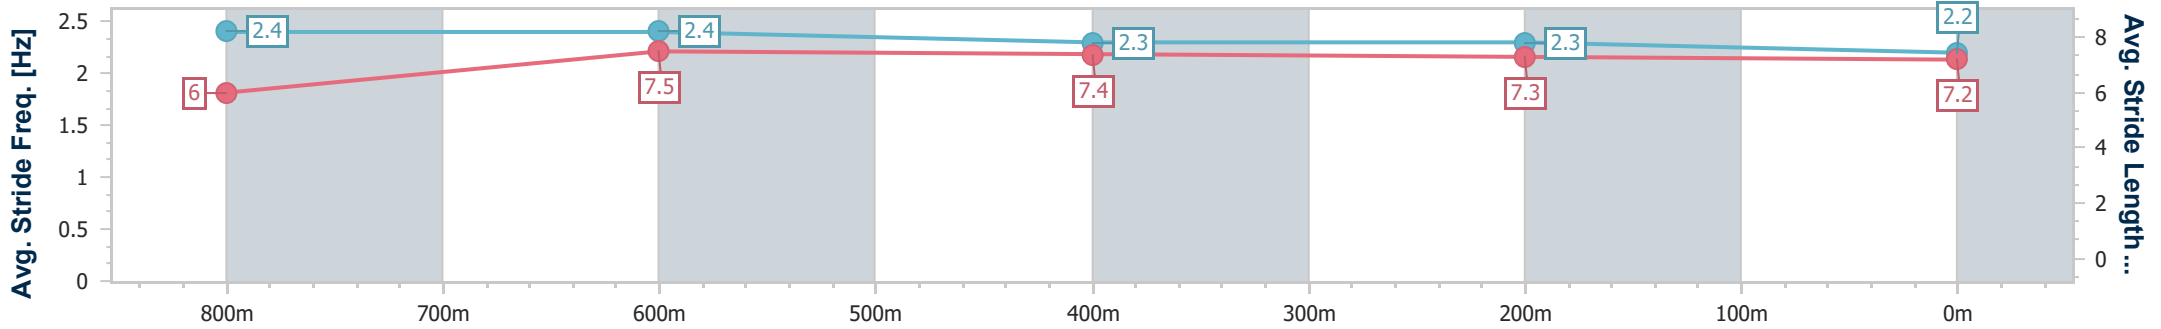

- [] Ranking at each section and finish
- .-.- No data available at this section
- NA No data available

Horse/Jockey Name	Foolsay
Final Rank	7
Fastest Section Time (Section)	0:11.19 (800m)
Top Speed [km/h] (Section)	66.2 (800m)
Race State	Finished

- [] Ranking at each section and finish
- .-.- No data available at this section
- NA No data available