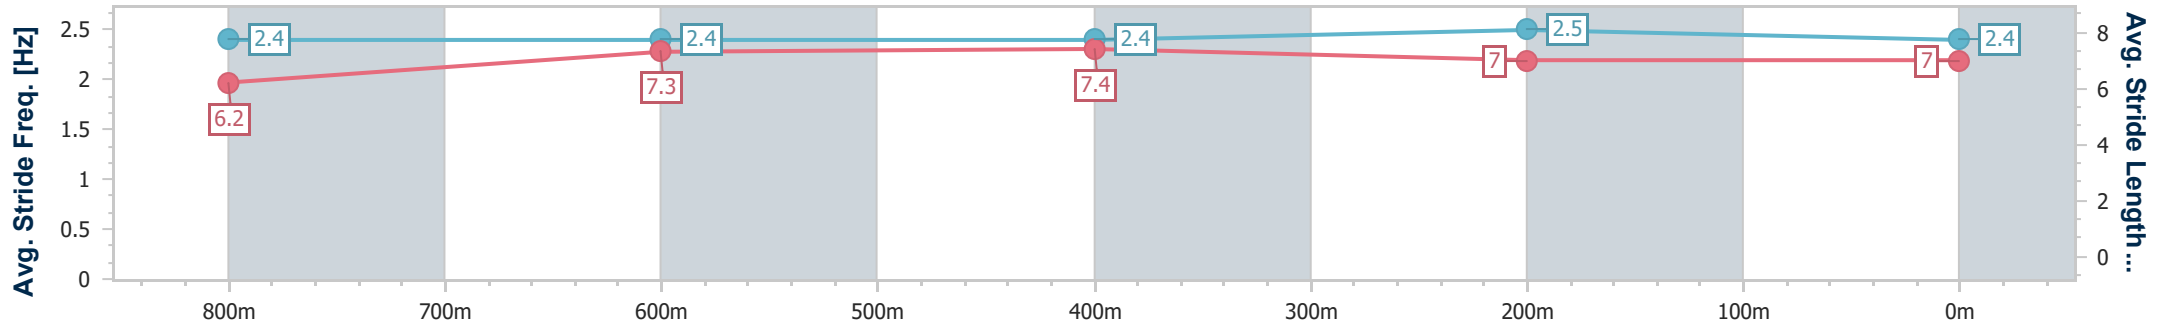

Horse/Jockey Name	Sunshinyday
Final Rank	5
Fastest Section Time (Section)	0:11.28 (800m)
Top Speed [km/h] (Section)	66.1 (600m)
Race State	Finished

Toowoomba QLD Professional
Race 6: EMPIRE OF JAPAN QTIS Three-Year-Old BENCHMARK
60 Handicap - 1000m

09 November 2024 - 21:06

Track Rating: Good 3, Weather: Fine, Rail Position: True

Section	Overall	800m	600m	400m	200m
Section Times	1:00.10 [5] (0:13.98)	0:46.12 [4] (0:11.28)	0:34.84 [4] (0:11.29)	0:23.55 [4] (0:11.66)	0:11.89 [4] (0:11.89)
Average Speed [km/h]	52.0	64.2	63.7	61.9	60.5
Top Speed [km/h]	65.1	65.6	66.1	63.3	62.7
Avg. Dist. to Rail [m]	6.1	1.2	0.5	1.3	0.5
Avg. Stride Freq. [Hz]	2.4	2.4	2.4	2.5	2.4
Avg. Stride Length [m]	6.2	7.3	7.4	7.0	7.0

- [ ] Ranking at each section and finish
- -.-.- No data available at this section
- NA No data available