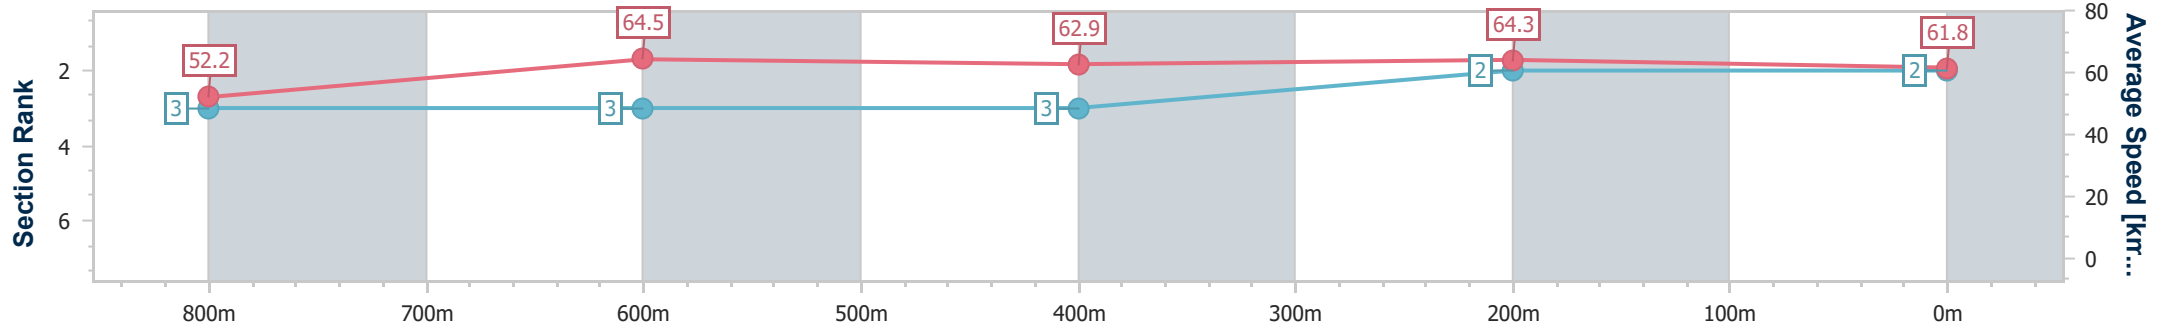

Horse/Jockey Name	Mishani Rock
Final Rank	2
Fastest Section Time (Section)	0:11.13 (800m)
Top Speed [km/h] (Section)	66.2 (Overall)
Race State	Finished

Toowoomba QLD Professional
Race 6: EMPIRE OF JAPAN QTIS Three-Year-Old BENCHMARK
60 Handicap - 1000m

09 November 2024 - 21:06

Track Rating: Good 3, Weather: Fine, Rail Position: True

Section	Overall	800m	600m	400m	200m
Section Times	0:59.33 [2] (0:13.92)	0:45.41 [3] (0:11.13)	0:34.28 [3] (0:11.35)	0:22.93 [3] (0:11.25)	0:11.68 [2] (0:11.68)
Average Speed [km/h]	52.2	64.5	62.9	64.3	61.8
Top Speed [km/h]	66.2	65.7	63.8	65.3	64.0
Avg. Dist. to Rail [m]	5.1	1.1	1.5	2.1	2.6
Avg. Stride Freq. [Hz]	2.4	2.4	2.3	2.4	2.3
Avg. Stride Length [m]	6.1	7.5	7.5	7.5	7.3

- [ ] Ranking at each section and finish
- -.-.- No data available at this section
- NA No data available