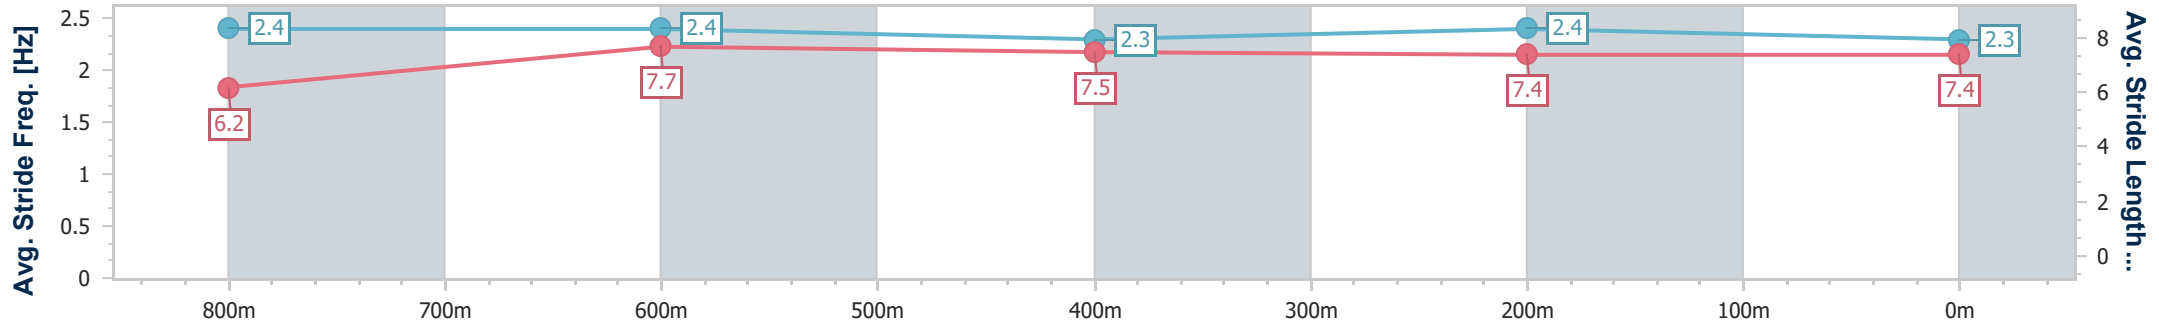

Horse/Jockey Name	Mishani Crown
Final Rank	3
Fastest Section Time (Section)	0:11.03 (800m)
Top Speed [km/h] (Section)	68.7 (Overall)
Race State	Finished

Toowoomba QLD Professional
Race 6: EMPIRE OF JAPAN QTIS Three-Year-Old BENCHMARK
60 Handicap - 1000m

09 November 2024 - 21:06

Track Rating: Good 3, Weather: Fine, Rail Position: True

Section	Overall	800m	600m	400m	200m
Section Times	0:59.70 [3] (0:13.74)	0:45.96 [2] (0:11.03)	0:34.93 [1] (0:11.57)	0:23.36 [2] (0:11.41)	0:11.95 [3] (0:11.95)
Average Speed [km/h]	52.7	65.4	63.3	63.3	60.0
Top Speed [km/h]	68.7	66.4	64.6	65.1	62.4
Avg. Dist. to Rail [m]	6.0	1.1	2.6	1.0	0.6
Avg. Stride Freq. [Hz]	2.4	2.4	2.3	2.4	2.3
Avg. Stride Length [m]	6.2	7.7	7.5	7.4	7.4

- [ ] Ranking at each section and finish
- -.-.- No data available at this section
- NA No data available