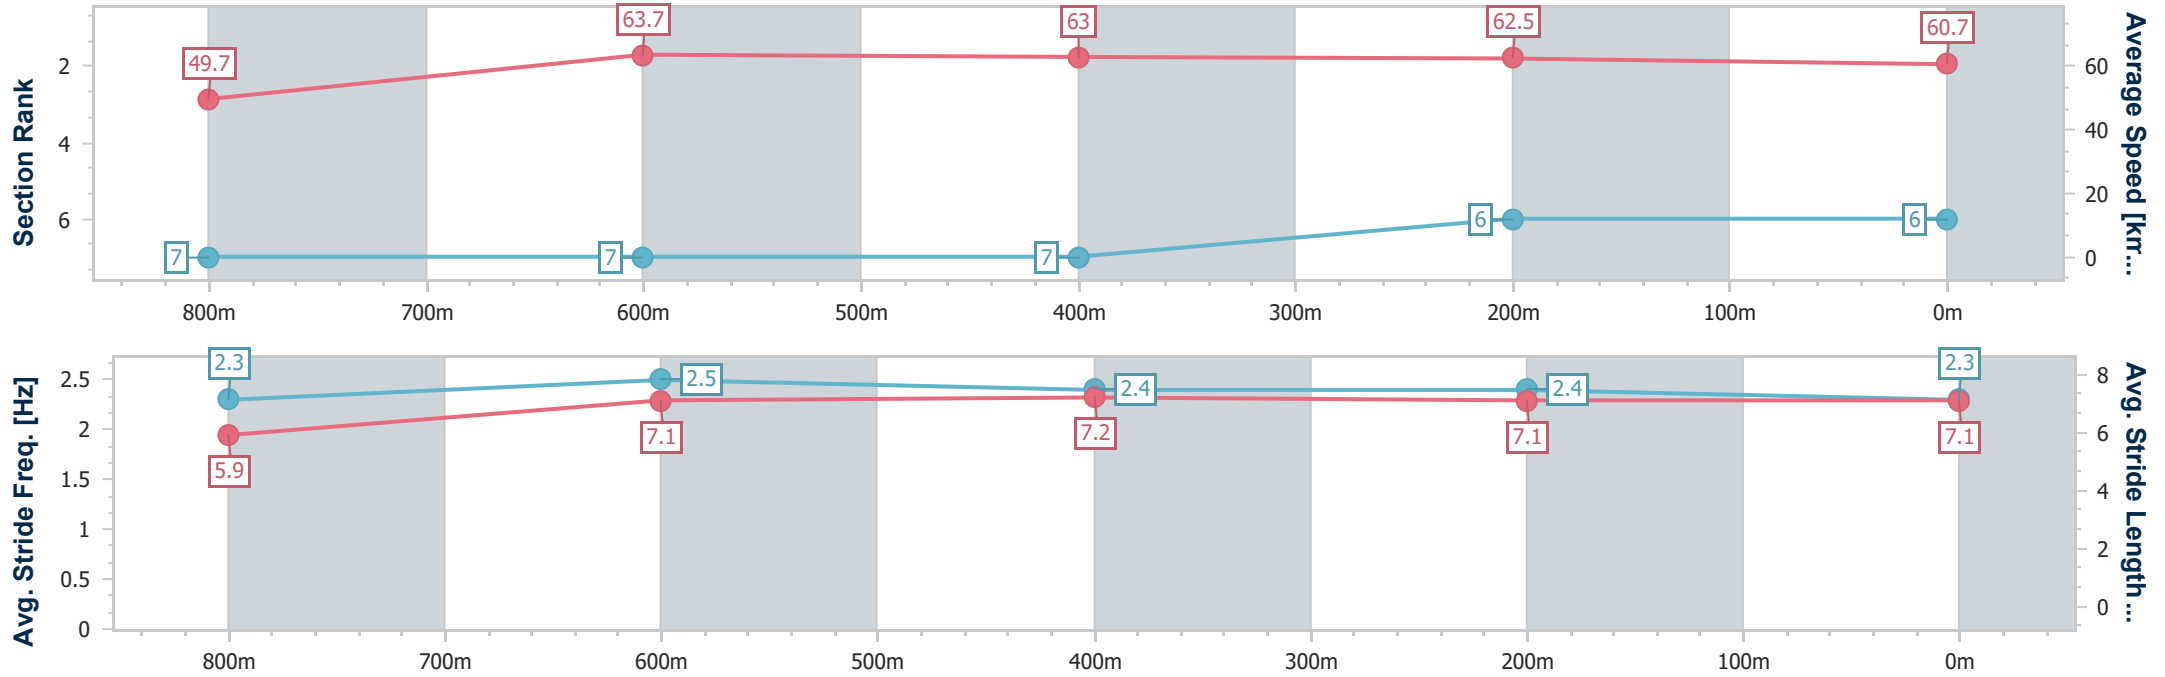

Horse/Jockey Name	Acedrod
Final Rank	6
Fastest Section Time (Section)	0:11.19 (800m)
Top Speed [km/h] (Section)	65.2 (800m)
Race State	Finished

Toowoomba QLD Professional
Race 6: EMPIRE OF JAPAN QTIS Three-Year-Old BENCHMARK
60 Handicap - 1000m

09 November 2024 - 21:06

Track Rating: Good 3, Weather: Fine, Rail Position: True

Section	Overall	800m	600m	400m	200m
Section Times	1:00.58 [6] (0:14.57)	0:46.01 [7] (0:11.19)	0:34.82 [7] (0:11.40)	0:23.42 [7] (0:11.60)	0:11.82 [6] (0:11.82)
Average Speed [km/h]	49.7	63.7	63.0	62.5	60.7
Top Speed [km/h]	64.4	65.2	64.2	62.9	61.5
Avg. Dist. to Rail [m]	6.9	2.6	0.5	0.9	3.0
Avg. Stride Freq. [Hz]	2.3	2.5	2.4	2.4	2.3
Avg. Stride Length [m]	5.9	7.1	7.2	7.1	7.1

- [ ] Ranking at each section and finish
- -.-.- No data available at this section
- NA No data available