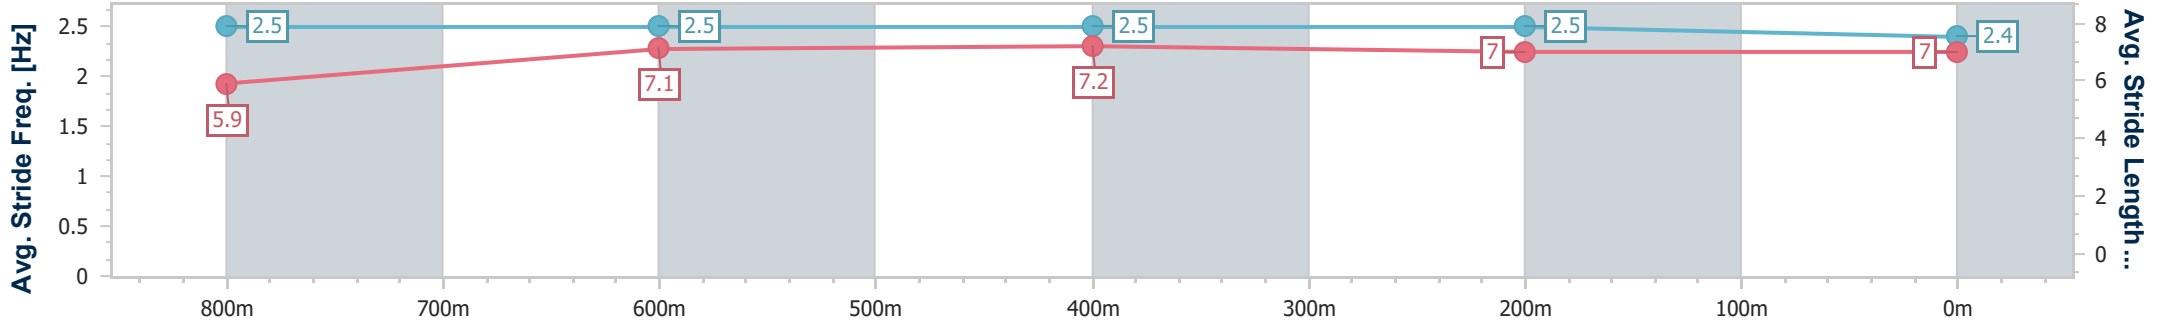

Horse/Jockey Name	Mixed Signals
Final Rank	1
Fastest Section Time (Section)	0:11.24 (800m)
Top Speed [km/h] (Section)	67.7 (Overall)
Race State	Finished

Toowoomba QLD Professional
Race 6: EMPIRE OF JAPAN QTIS Three-Year-Old BENCHMARK
60 Handicap - 1000m

09 November 2024 - 21:06

Track Rating: Good 3, Weather: Fine, Rail Position: True

Section	Overall	800m	600m	400m	200m
Section Times	0:59.02 [1] (0:13.55)	0:45.47 [1] (0:11.24)	0:34.23 [2] (0:11.25)	0:22.98 [1] (0:11.32)	0:11.66 [1] (0:11.66)
Average Speed [km/h]	53.4	64.2	64.2	63.7	61.5
Top Speed [km/h]	67.7	64.7	65.8	65.5	63.2
Avg. Dist. to Rail [m]	3.0	0.8	0.6	0.7	0.3
Avg. Stride Freq. [Hz]	2.5	2.5	2.5	2.5	2.4
Avg. Stride Length [m]	5.9	7.1	7.2	7.0	7.0

- [ ] Ranking at each section and finish
- -.-.- No data available at this section
- NA No data available