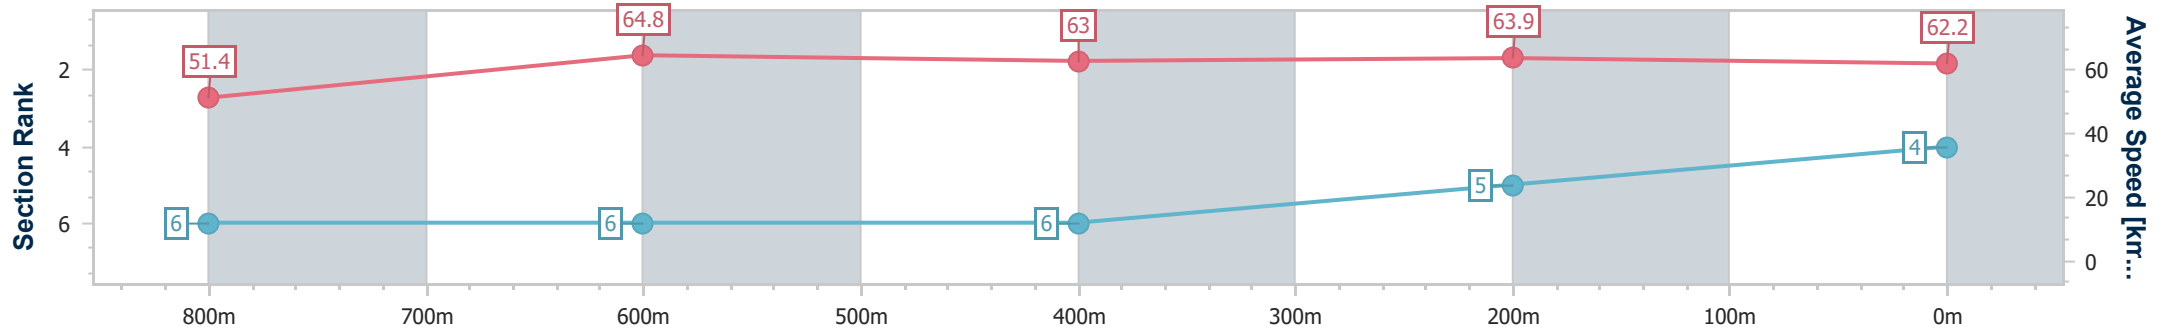

Horse/Jockey Name	Yes I'm Ugly
Final Rank	4
Fastest Section Time (Section)	0:11.24 (400m)
Top Speed [km/h] (Section)	65.4 (600m)
Race State	Finished

Toowoomba QLD Professional
Race 6: EMPIRE OF JAPAN QTIS Three-Year-Old BENCHMARK
60 Handicap - 1000m

09 November 2024 - 21:06

Track Rating: Good 3, Weather: Fine, Rail Position: True

Section	Overall	800m	600m	400m	200m
Section Times	0:59.77 [4] (0:14.18)	0:45.59 [6] (0:11.25)	0:34.34 [6] (0:11.57)	0:22.77 [6] (0:11.24)	0:11.53 [5] (0:11.53)
Average Speed [km/h]	51.4	64.8	63.0	63.9	62.2
Top Speed [km/h]	64.8	65.2	65.4	64.7	64.8
Avg. Dist. to Rail [m]	8.4	2.7	2.2	0.8	2.6
Avg. Stride Freq. [Hz]	2.4	2.5	2.5	2.5	2.5
Avg. Stride Length [m]	5.9	7.2	7.1	7.0	7.0

- [ ] Ranking at each section and finish
- -.-.- No data available at this section
- NA No data available