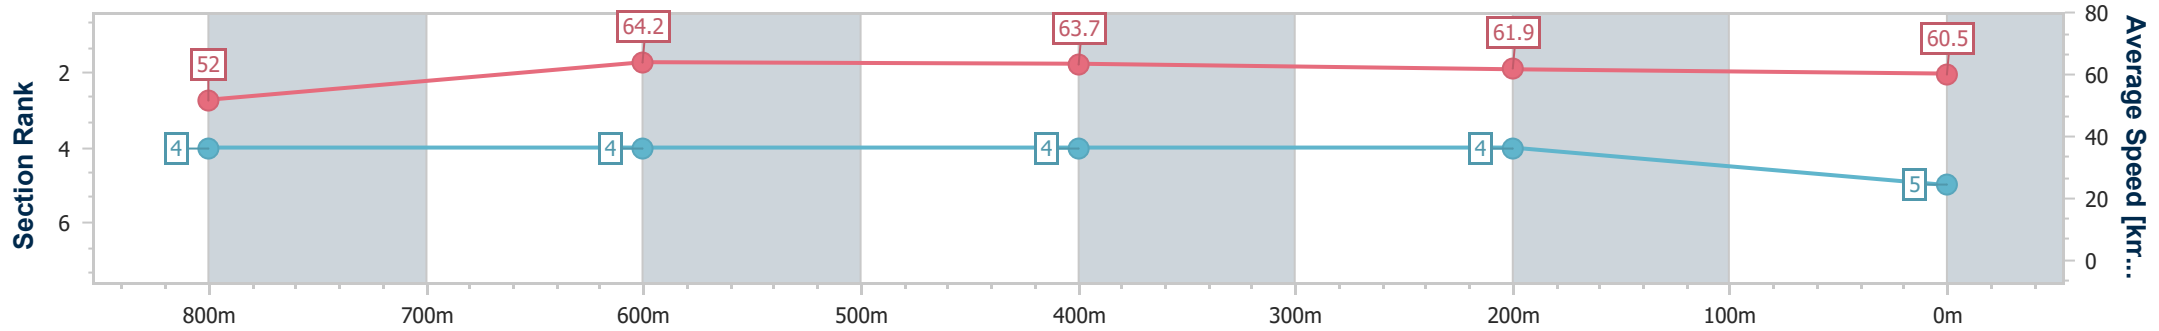

Horse/Jockey Name	Sunshinyday
Final Rank	5
Fastest Section Time (Section)	0:11.28 (800m)
Top Speed [km/h] (Section)	66.1 (600m)
Race State	Finished

Toowoomba QLD Professional
Race 6: EMPIRE OF JAPAN QTIS Three-Year-Old BENCHMARK
60 Handicap - 1000m

09 November 2024 - 21:06

Track Rating: Good 3, Weather: Fine, Rail Position: True

Section	Overall	800m	600m	400m	200m
Section Times	1:00.10 [5] (0:13.98)	0:46.12 [4] (0:11.28)	0:34.84 [4] (0:11.29)	0:23.55 [4] (0:11.66)	0:11.89 [4] (0:11.89)
Average Speed [km/h]	52.0	64.2	63.7	61.9	60.5
Top Speed [km/h]	65.1	65.6	66.1	63.3	62.7
Avg. Dist. to Rail [m]	6.1	1.2	0.5	1.3	0.5
Avg. Stride Freq. [Hz]	2.4	2.4	2.4	2.5	2.4
Avg. Stride Length [m]	6.2	7.3	7.4	7.0	7.0

- [ ] Ranking at each section and finish
- -.-.- No data available at this section
- NA No data available