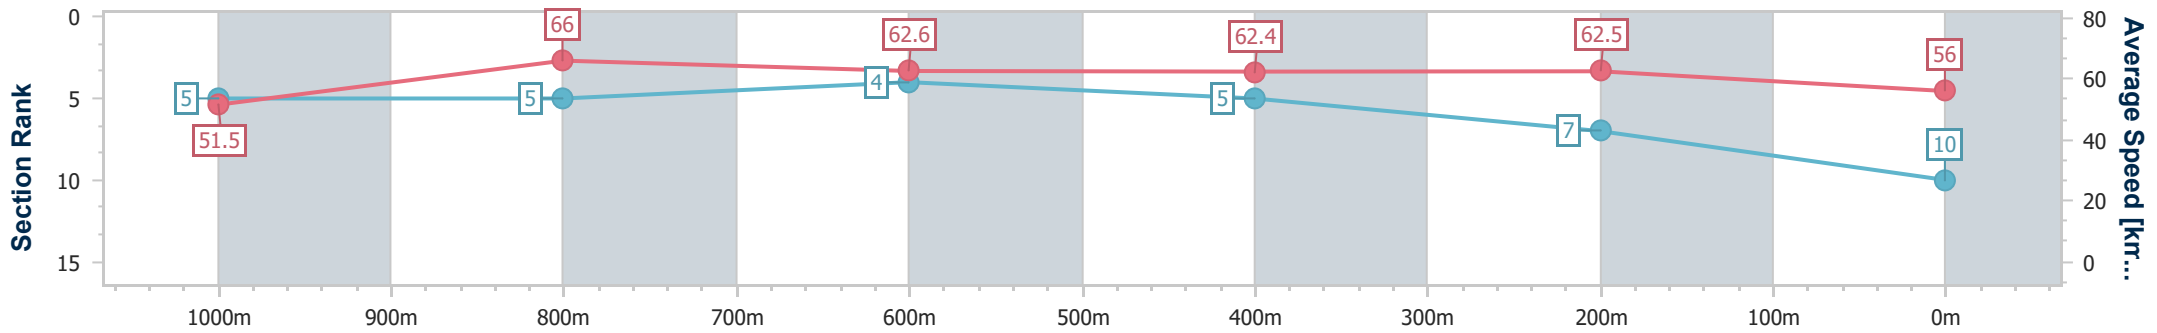

Sunshine Coast QLD Professional

Race 6: COASTLINE BMW BENCHMARK 58 Handicap - 1200m

10 November 2024 - 15:40

Track Rating: Good 4, Weather: Overcast, Rail Position: +8m Entire

Section	Overall	1000m	800m	600m	400m	200m
Section Times	1:12.68 [10] (0:14.05)	0:58.63 [5] (0:11.02)	0:47.61 [5] (0:11.62)	0:35.99 [4] (0:11.65)	0:24.34 [5] (0:11.51)	0:12.83 [7] (0:12.83)
Average Speed [km/h]	51.5	66.0	62.6	62.4	62.5	56.0
Top Speed [km/h]	66.7	67.8	64.1	63.6	63.7	60.2
Avg. Dist. to Rail [m]	10.8	4.4	2.3	1.2	3.9	5.3
Avg. Stride Freq. [Hz]	2.2	2.5	2.4	2.4	2.4	2.3
Avg. Stride Length [m]	6.9	7.3	7.3	7.3	7.2	6.8

- [] Ranking at each section and finish
- .-.- No data available at this section
- NA No data available

Horse/Jockey Name	Arquera
Final Rank	11
Fastest Section Time (Section)	0:11.37 (400m)
Top Speed [km/h] (Section)	64.8 (400m)
Race State	Finished