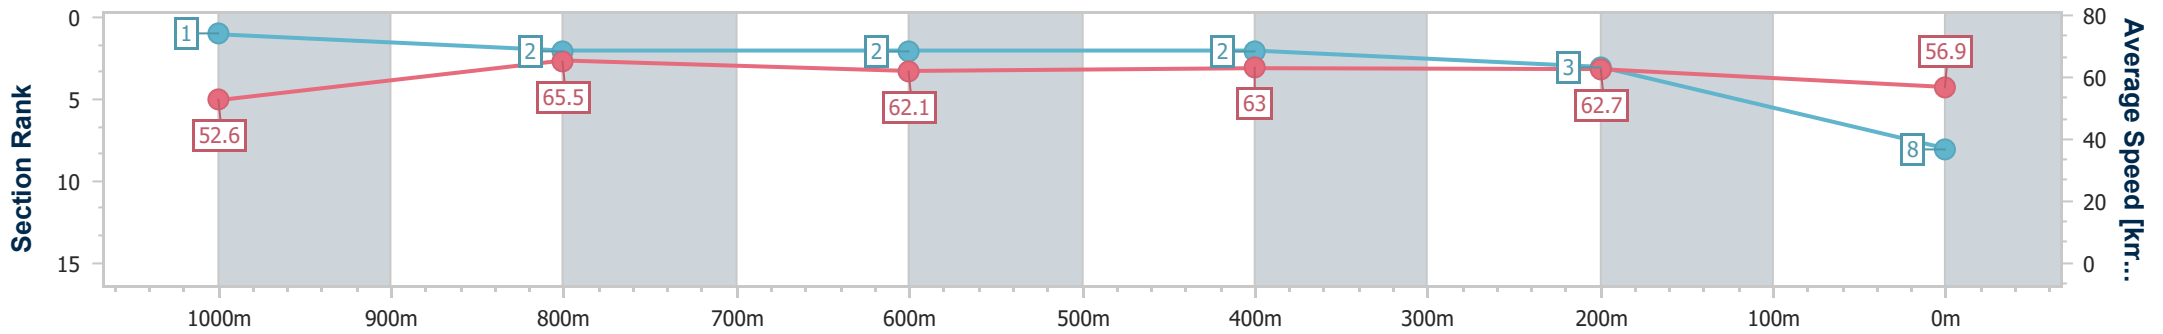

Sunshine Coast QLD Professional

Race 6: COASTLINE BMW BENCHMARK 58 Handicap - 1200m

10 November 2024 - 15:40

Track Rating: Good 4, Weather: Overcast, Rail Position: +8m Entire

Section	Overall	1000m	800m	600m	400m	200m
Section Times	1:12.21 [8] (0:13.71)	0:58.50 [1] (0:11.09)	0:47.41 [2] (0:11.78)	0:35.63 [2] (0:11.48)	0:24.15 [2] (0:11.50)	0:12.65 [3] (0:12.65)
Average Speed [km/h]	52.6	65.5	62.1	63.0	62.7	56.9
Top Speed [km/h]	65.9	67.0	63.2	64.2	64.5	60.4
Avg. Dist. to Rail [m]	6.5	3.8	2.7	0.9	3.4	3.2
Avg. Stride Freq. [Hz]	2.3	2.4	2.3	2.3	2.4	2.2
Avg. Stride Length [m]	6.8	7.5	7.5	7.5	7.3	7.0