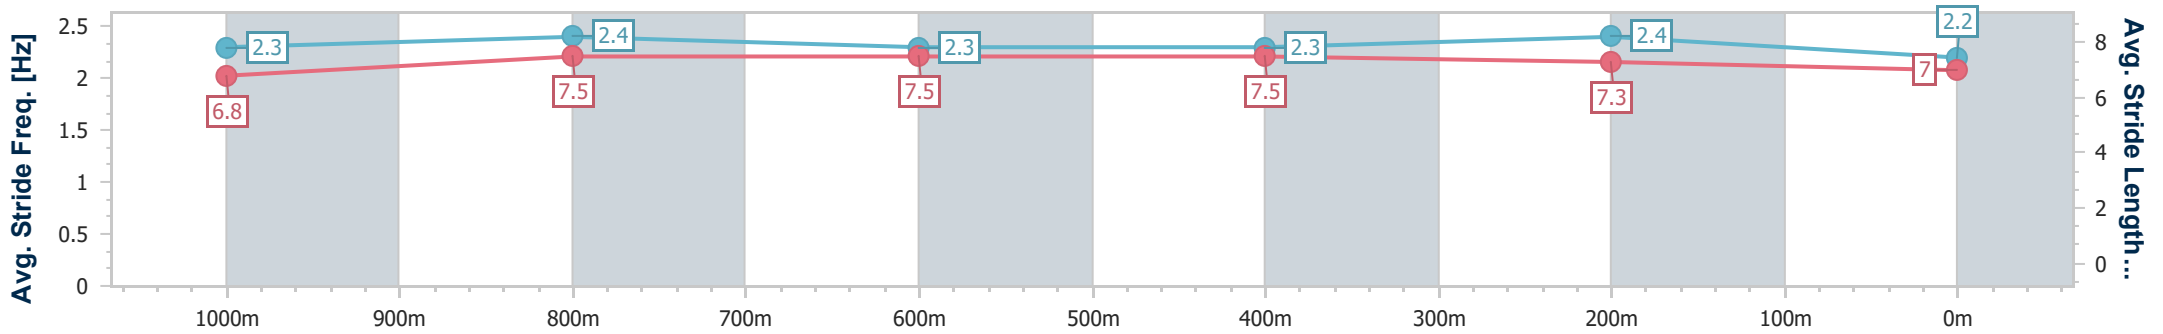

Sunshine Coast QLD Professional

Race 6: COASTLINE BMW BENCHMARK 58 Handicap - 1200m

10 November 2024 - 15:40

Track Rating: Good 4, Weather: Overcast, Rail Position: +8m Entire

Section	Overall	1000m	800m	600m	400m	200m
Section Times	1:12.21 [8] (0:13.71)	0:58.50 [1] (0:11.09)	0:47.41 [2] (0:11.78)	0:35.63 [2] (0:11.48)	0:24.15 [2] (0:11.50)	0:12.65 [3] (0:12.65)
Average Speed [km/h]	52.6	65.5	62.1	63.0	62.7	56.9
Top Speed [km/h]	65.9	67.0	63.2	64.2	64.5	60.4
Avg. Dist. to Rail [m]	6.5	3.8	2.7	0.9	3.4	3.2
Avg. Stride Freq. [Hz]	2.3	2.4	2.3	2.3	2.4	2.2
Avg. Stride Length [m]	6.8	7.5	7.5	7.5	7.3	7.0