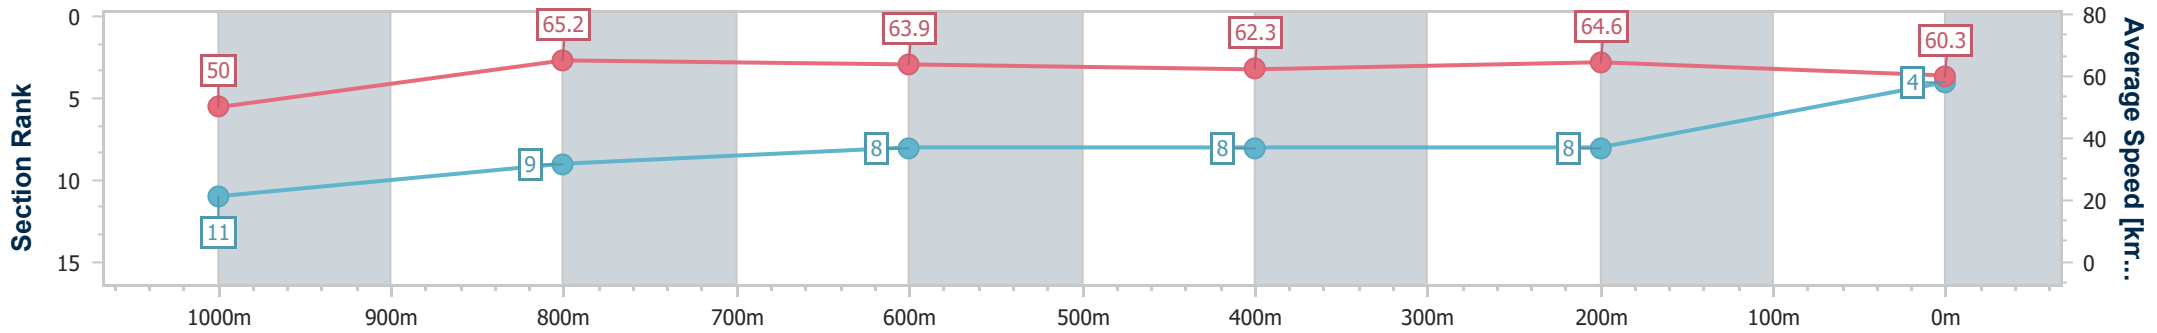

Sunshine Coast QLD Professional

Race 6: COASTLINE BMW BENCHMARK 58 Handicap - 1200m

10 November 2024 - 15:40

Track Rating: Good 4, Weather: Overcast, Rail Position: +8m Entire

Section	Overall	1000m	800m	600m	400m	200m
Section Times	1:11.86 [4] (0:14.43)	0:57.43 [11] (0:11.12)	0:46.31 [9] (0:11.49)	0:34.82 [8] (0:11.70)	0:23.12 [8] (0:11.15)	0:11.97 [8] (0:11.97)
Average Speed [km/h]	50.0	65.2	63.9	62.3	64.6	60.3
Top Speed [km/h]	64.3	66.5	65.1	64.5	66.3	63.3
Avg. Dist. to Rail [m]	7.7	2.2	3.0	2.4	4.4	5.7
Avg. Stride Freq. [Hz]	2.2	2.4	2.4	2.3	2.3	2.3
Avg. Stride Length [m]	6.7	7.6	7.5	7.5	7.7	7.4

- [] Ranking at each section and finish
- .-.- No data available at this section
- NA No data available

Horse/Jockey Name	How Rude
Final Rank	5
Fastest Section Time (Section)	0:11.13 (400m)
Top Speed [km/h] (Section)	67.0 (1000m)
Race State	Finished