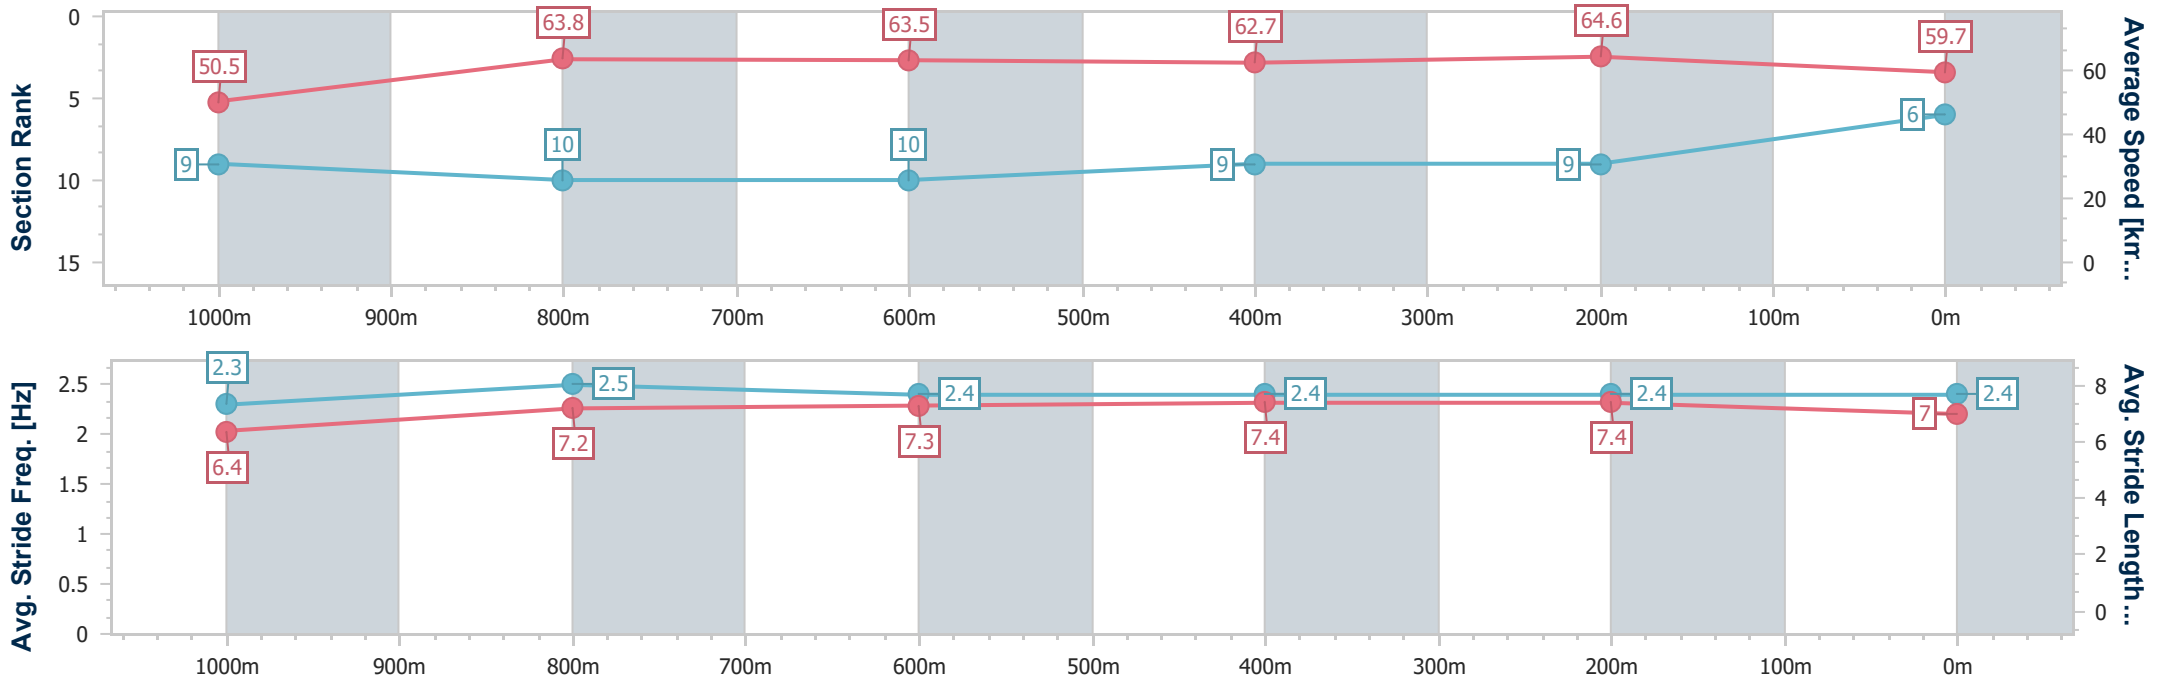

- [] Ranking at each section and finish
- .-.- No data available at this section
- NA No data available

Horse/Jockey Name	Change The Deel
Final Rank	6
Fastest Section Time (Section)	0:11.18 (400m)
Top Speed [km/h] (Section)	65.3 (400m)
Race State	Finished

Sunshine Coast QLD Professional

Race 6: COASTLINE BMW BENCHMARK 58 Handicap - 1200m

10 November 2024 - 15:40

Track Rating: Good 4, Weather: Overcast, Rail Position: +8m Entire

Section	Overall	1000m	800m	600m	400m	200m
Section Times	1:11.97 [6] (0:14.28)	0:57.69 [9] (0:11.37)	0:46.32 [10] (0:11.53)	0:34.79 [10] (0:11.57)	0:23.22 [9] (0:11.18)	0:12.04 [9] (0:12.04)
Average Speed [km/h]	50.5	63.8	63.5	62.7	64.6	59.7
Top Speed [km/h]	63.9	64.6	64.5	64.3	65.3	62.5
Avg. Dist. to Rail [m]	4.5	2.4	2.6	1.7	4.5	6.6
Avg. Stride Freq. [Hz]	2.3	2.5	2.4	2.4	2.4	2.4
Avg. Stride Length [m]	6.4	7.2	7.3	7.4	7.4	7.0

- [] Ranking at each section and finish
- .-.- No data available at this section
- NA No data available

Horse/Jockey Name	Pretty Little Lass
Final Rank	7
Fastest Section Time (Section)	0:11.22 (400m)
Top Speed [km/h] (Section)	66.9 (1000m)
Race State	Finished