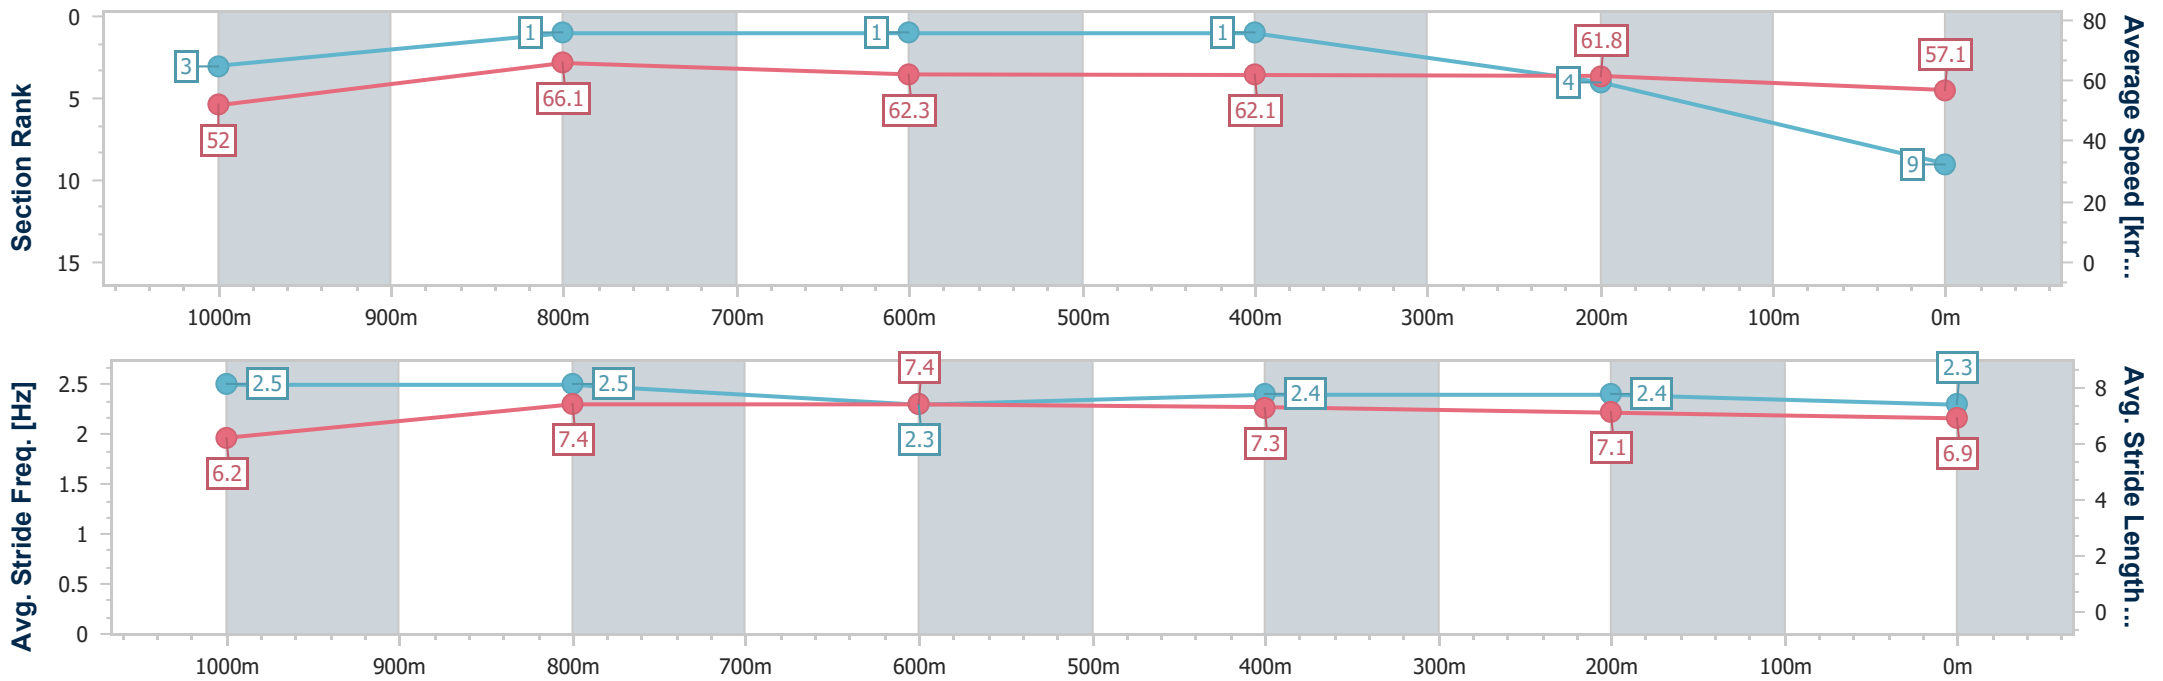

Sunshine Coast QLD Professional

Race 6: COASTLINE BMW BENCHMARK 58 Handicap - 1200m

10 November 2024 - 15:40

Track Rating: Good 4, Weather: Overcast, Rail Position: +8m Entire

Section	Overall	1000m	800m	600m	400m	200m
Section Times	1:12.26 [9] (0:13.79)	0:58.47 [3] (0:10.96)	0:47.51 [1] (0:11.64)	0:35.87 [1] (0:11.63)	0:24.24 [1] (0:11.62)	0:12.62 [4] (0:12.62)
Average Speed [km/h]	52.0	66.1	62.3	62.1	61.8	57.1
Top Speed [km/h]	68.4	68.5	63.5	63.3	63.3	60.3
Avg. Dist. to Rail [m]	4.7	1.7	1.1	0.5	2.0	1.5
Avg. Stride Freq. [Hz]	2.5	2.5	2.3	2.4	2.4	2.3
Avg. Stride Length [m]	6.2	7.4	7.4	7.3	7.1	6.9

- [] Ranking at each section and finish
- .-.- No data available at this section
- NA No data available

Horse/Jockey Name	Bonnet Rouge
Final Rank	10
Fastest Section Time (Section)	0:11.02 (1000m)
Top Speed [km/h] (Section)	67.8 (1000m)
Race State	Finished