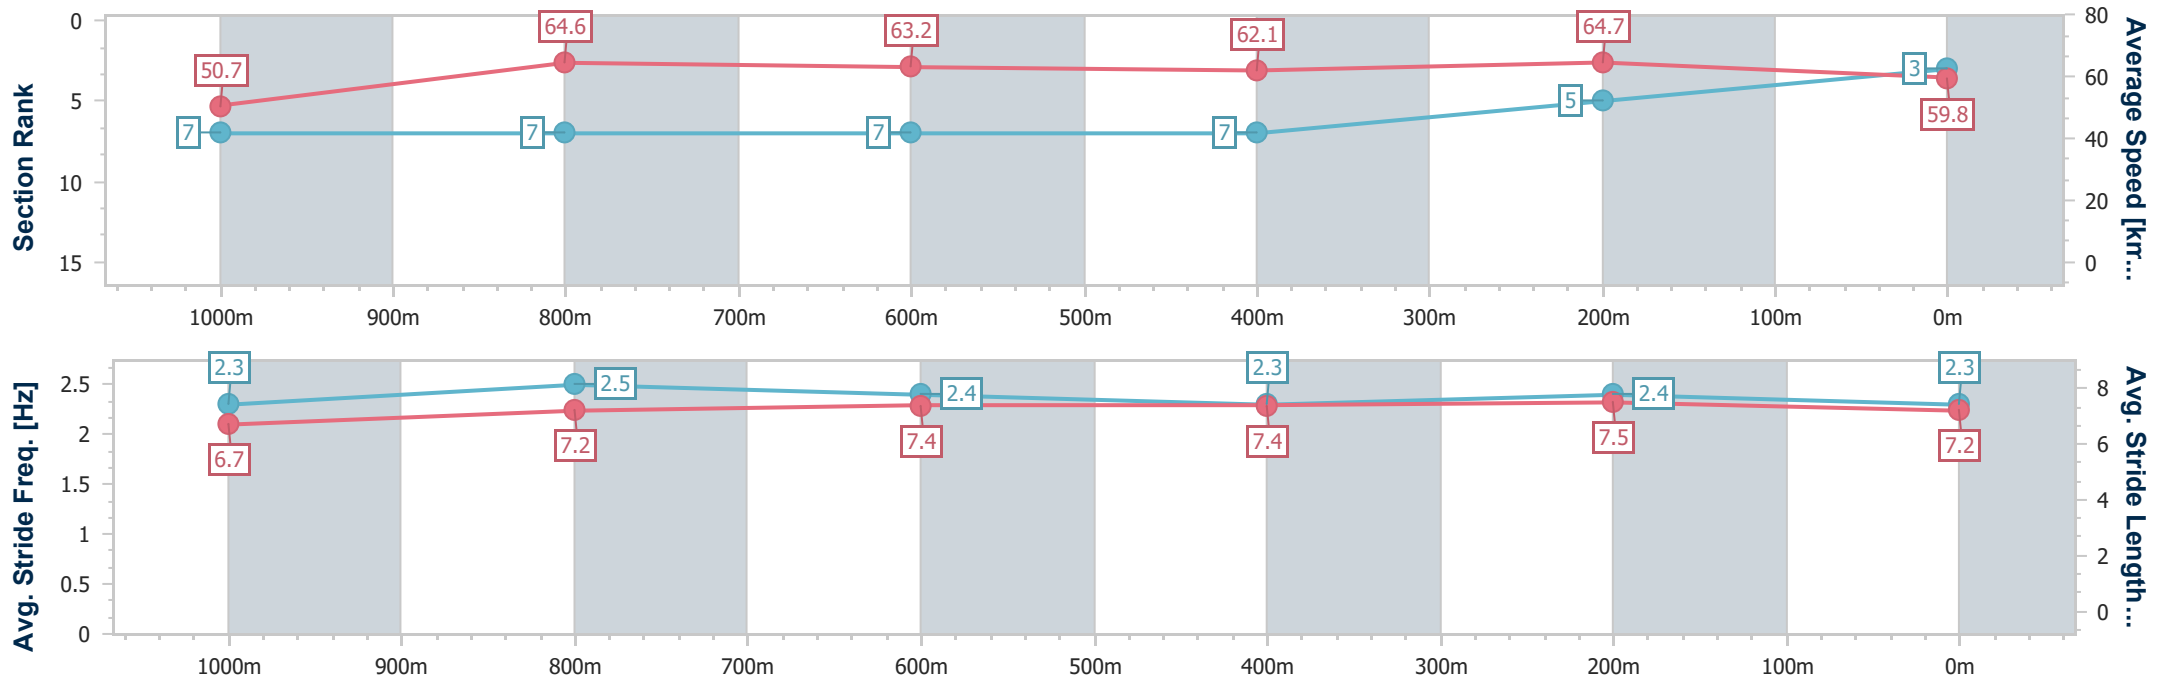

Sunshine Coast QLD Professional

Race 6: COASTLINE BMW BENCHMARK 58 Handicap - 1200m

10 November 2024 - 15:40

Track Rating: Good 4, Weather: Overcast, Rail Position: +8m Entire

Section	Overall	1000m	800m	600m	400m	200m
Section Times	1:11.72 [3] (0:14.22)	0:57.50 [7] (0:11.20)	0:46.30 [7] (0:11.53)	0:34.77 [7] (0:11.61)	0:23.16 [7] (0:11.16)	0:12.00 [5]
Average Speed [km/h]	50.7	64.6	63.2	62.1	64.7	59.8
Top Speed [km/h]	64.5	66.4	65.0	65.5	65.5	63.5
Avg. Dist. to Rail [m]	2.6	1.9	1.8	0.8	2.7	5.2
Avg. Stride Freq. [Hz]	2.3	2.5	2.4	2.3	2.4	2.3
Avg. Stride Length [m]	6.7	7.2	7.4	7.4	7.5	7.2