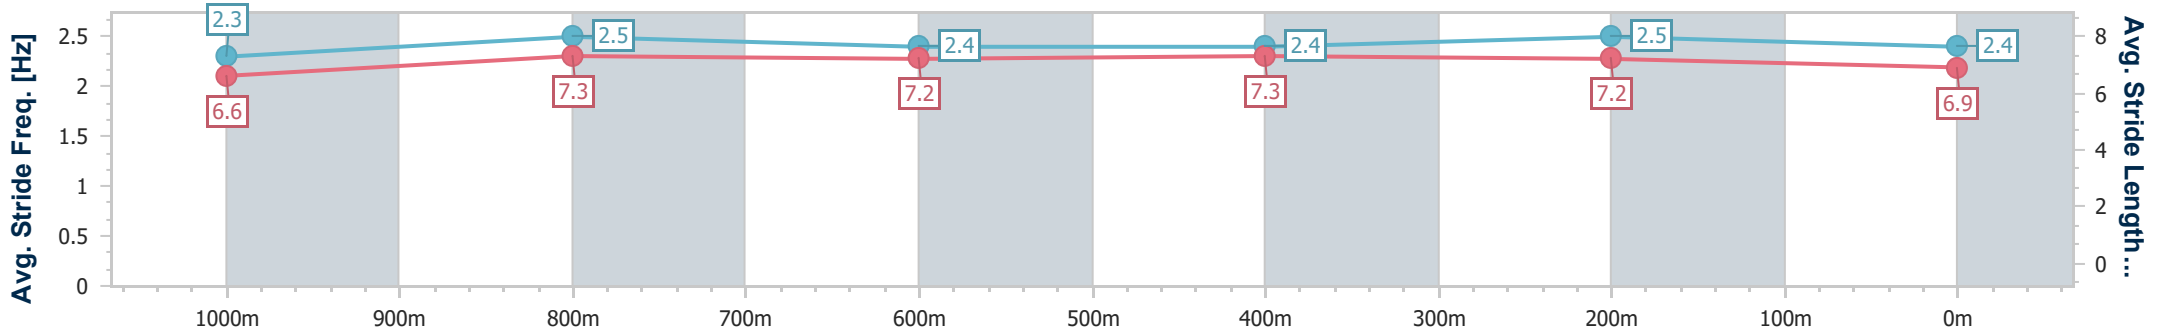

Sunshine Coast QLD Professional

Race 6: COASTLINE BMW BENCHMARK 58 Handicap - 1200m

10 November 2024 - 15:40

Track Rating: Good 4, Weather: Overcast, Rail Position: +8m Entire

Section	Overall	1000m	800m	600m	400m	200m
Section Times	1:11.28 [2] (0:14.02)	0:57.26 [4] (0:11.04)	0:46.22 [4] (0:11.76)	0:34.46 [5] (0:11.50)	0:22.96 [3] (0:11.14)	0:11.82 [2] (0:11.82)
Average Speed [km/h]	51.4	65.7	62.3	63.1	64.7	60.8
Top Speed [km/h]	65.2	67.1	65.3	65.9	66.1	63.5
Avg. Dist. to Rail [m]	3.3	2.3	3.1	1.6	3.5	3.9
Avg. Stride Freq. [Hz]	2.3	2.5	2.4	2.4	2.5	2.4
Avg. Stride Length [m]	6.6	7.3	7.2	7.3	7.2	6.9