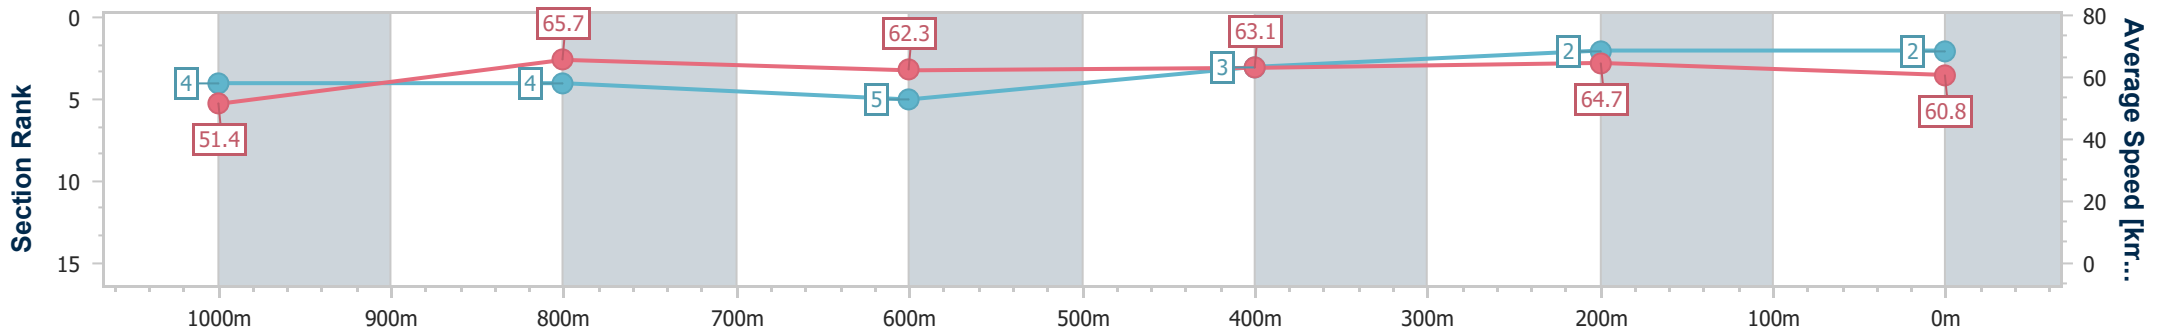

Sunshine Coast QLD Professional

Race 6: COASTLINE BMW BENCHMARK 58 Handicap - 1200m

10 November 2024 - 15:40

Track Rating: Good 4, Weather: Overcast, Rail Position: +8m Entire

Section	Overall	1000m	800m	600m	400m	200m
Section Times	1:11.28 [2] (0:14.02)	0:57.26 [4] (0:11.04)	0:46.22 [4] (0:11.76)	0:34.46 [5] (0:11.50)	0:22.96 [3] (0:11.14)	0:11.82 [2] (0:11.82)
Average Speed [km/h]	51.4	65.7	62.3	63.1	64.7	60.8
Top Speed [km/h]	65.2	67.1	65.3	65.9	66.1	63.5
Avg. Dist. to Rail [m]	3.3	2.3	3.1	1.6	3.5	3.9
Avg. Stride Freq. [Hz]	2.3	2.5	2.4	2.4	2.5	2.4
Avg. Stride Length [m]	6.6	7.3	7.2	7.3	7.2	6.9