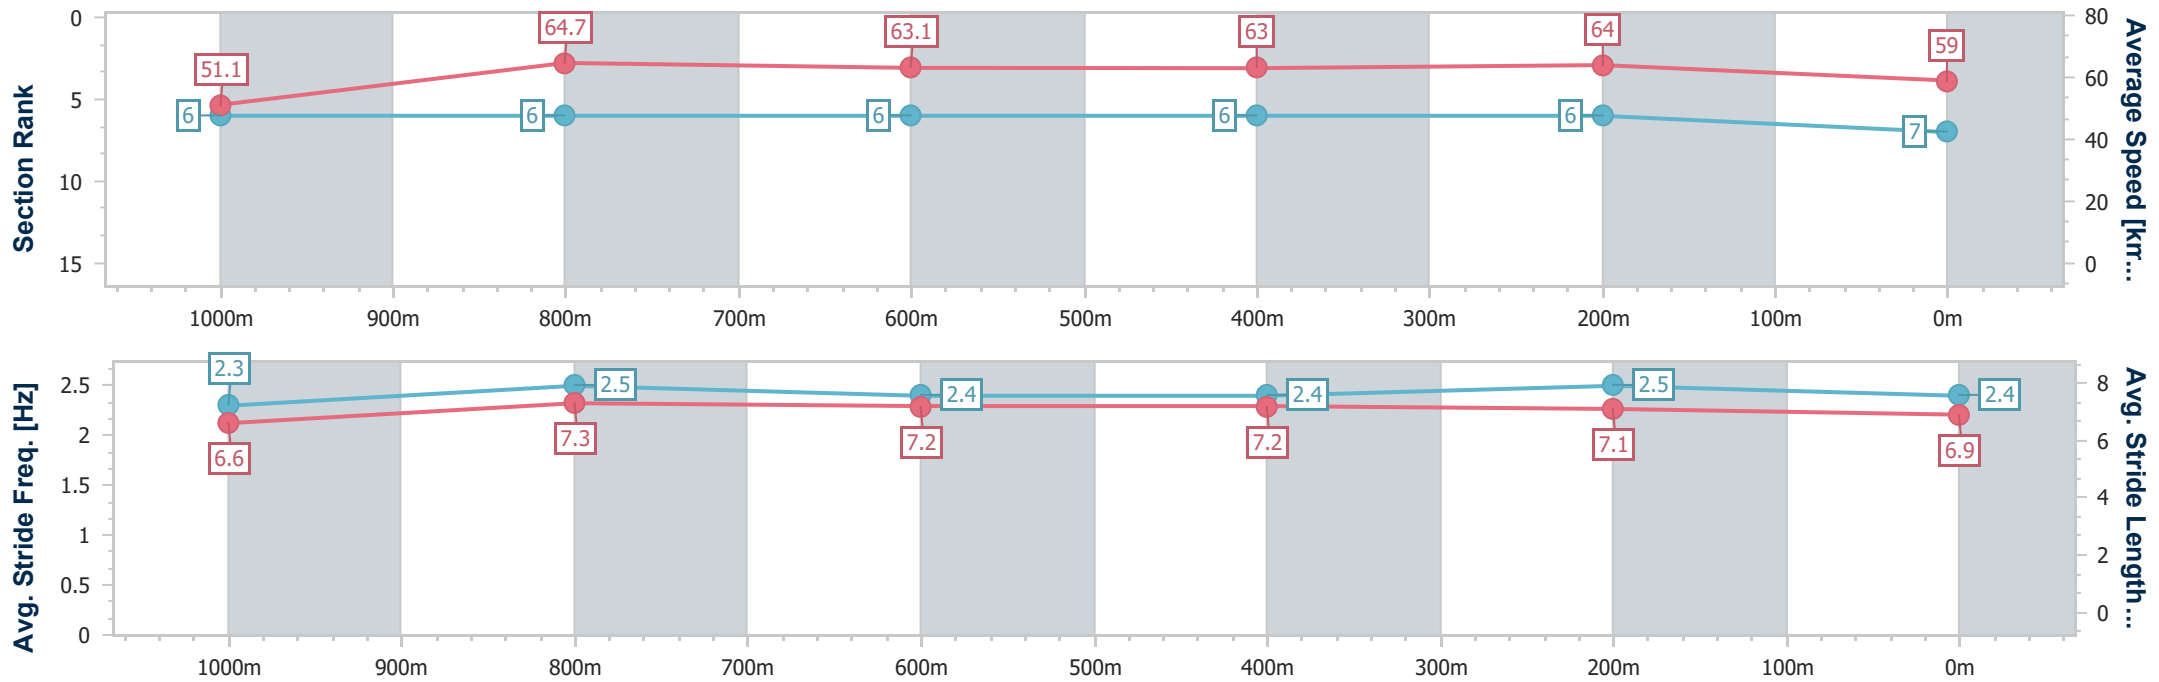

Sunshine Coast QLD Professional

Race 6: COASTLINE BMW BENCHMARK 58 Handicap - 1200m

10 November 2024 - 15:40

Track Rating: Good 4, Weather: Overcast, Rail Position: +8m Entire

Section	Overall	1000m	800m	600m	400m	200m
Section Times	1:11.98 [7] (0:14.07)	0:57.91 [6] (0:11.23)	0:46.68 [6] (0:11.63)	0:35.05 [6] (0:11.59)	0:23.46 [6] (0:11.22)	0:12.24 [6] (0:12.24)
Average Speed [km/h]	51.1	64.7	63.1	63.0	64.0	59.0
Top Speed [km/h]	65.9	66.9	64.3	63.8	65.6	62.3
Avg. Dist. to Rail [m]	6.9	3.6	3.1	2.5	5.8	6.1
Avg. Stride Freq. [Hz]	2.3	2.5	2.4	2.4	2.5	2.4
Avg. Stride Length [m]	6.6	7.3	7.2	7.2	7.1	6.9