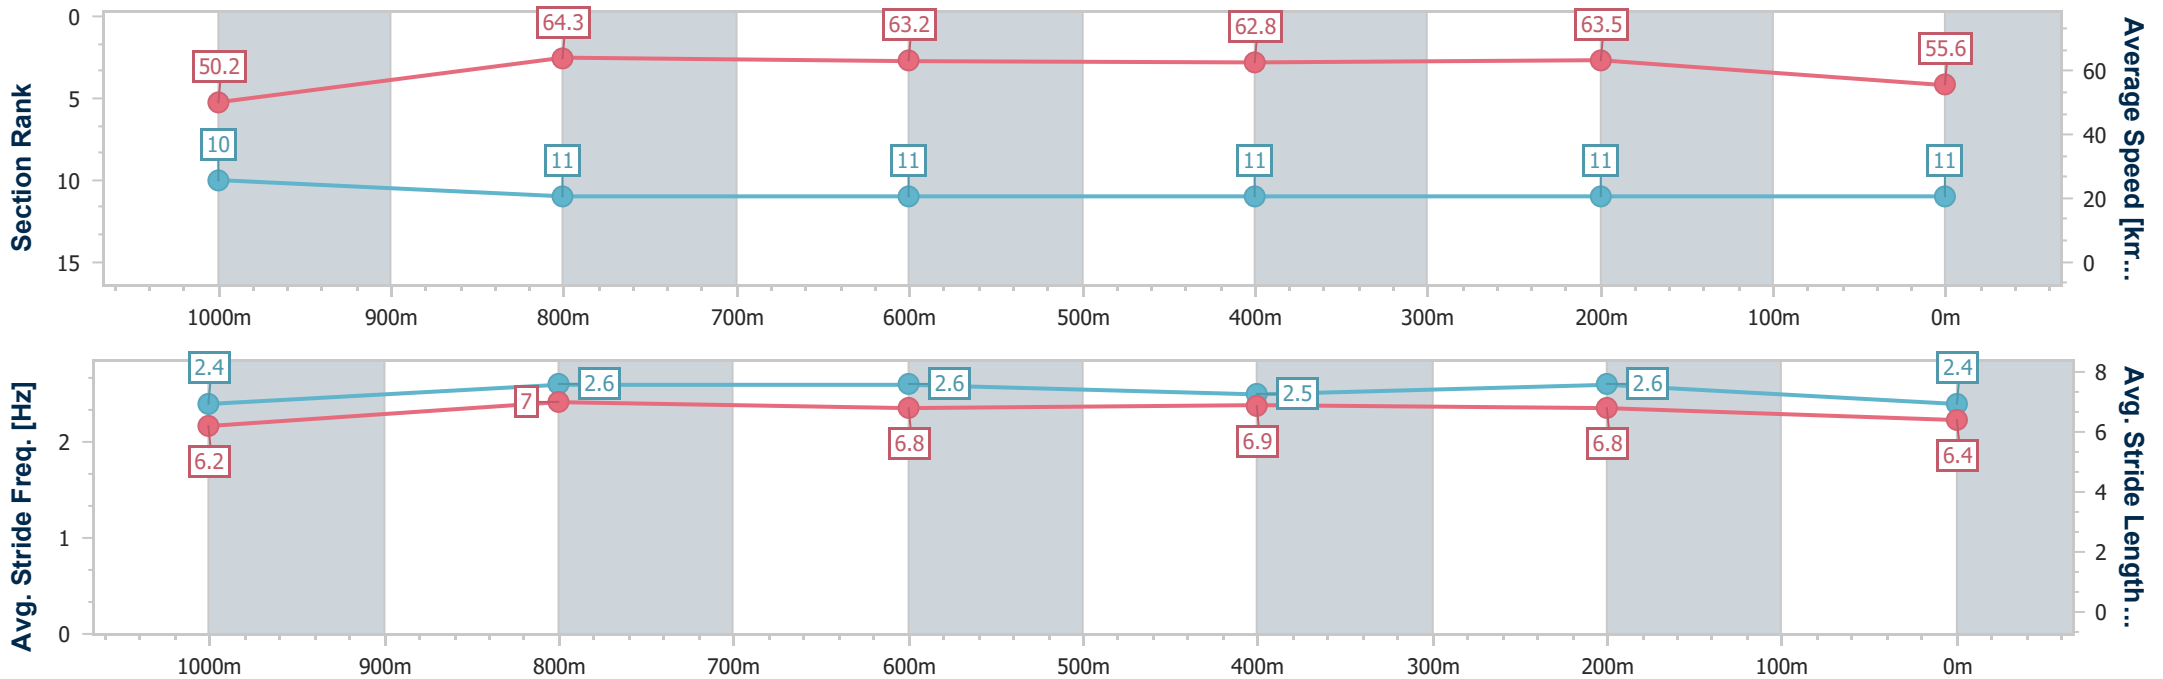

- [] Ranking at each section and finish
- .-.- No data available at this section
- NA No data available

Horse/Jockey Name	Arquera
Final Rank	11
Fastest Section Time (Section)	0:11.37 (400m)
Top Speed [km/h] (Section)	64.8 (400m)
Race State	Finished

Sunshine Coast QLD Professional

Race 6: COASTLINE BMW BENCHMARK 58 Handicap - 1200m

10 November 2024 - 15:40

Track Rating: Good 4, Weather: Overcast, Rail Position: +8m Entire

Section	Overall	1000m	800m	600m	400m	200m
Section Times	1:13.39 [11] (0:14.30)	0:59.09 [10] (0:11.40)	0:47.69 [11] (0:11.71)	0:35.98 [11] (0:11.65)	0:24.33 [11] (0:11.37)	0:12.96 [11] (0:12.96)
Average Speed [km/h]	50.2	64.3	63.2	62.8	63.5	55.6
Top Speed [km/h]	63.7	64.7	64.5	64.2	64.8	60.8
Avg. Dist. to Rail [m]	7.9	4.9	5.1	2.9	4.9	5.3
Avg. Stride Freq. [Hz]	2.4	2.6	2.6	2.5	2.6	2.4
Avg. Stride Length [m]	6.2	7.0	6.8	6.9	6.8	6.4

- [] Ranking at each section and finish
- .-.- No data available at this section
- NA No data available