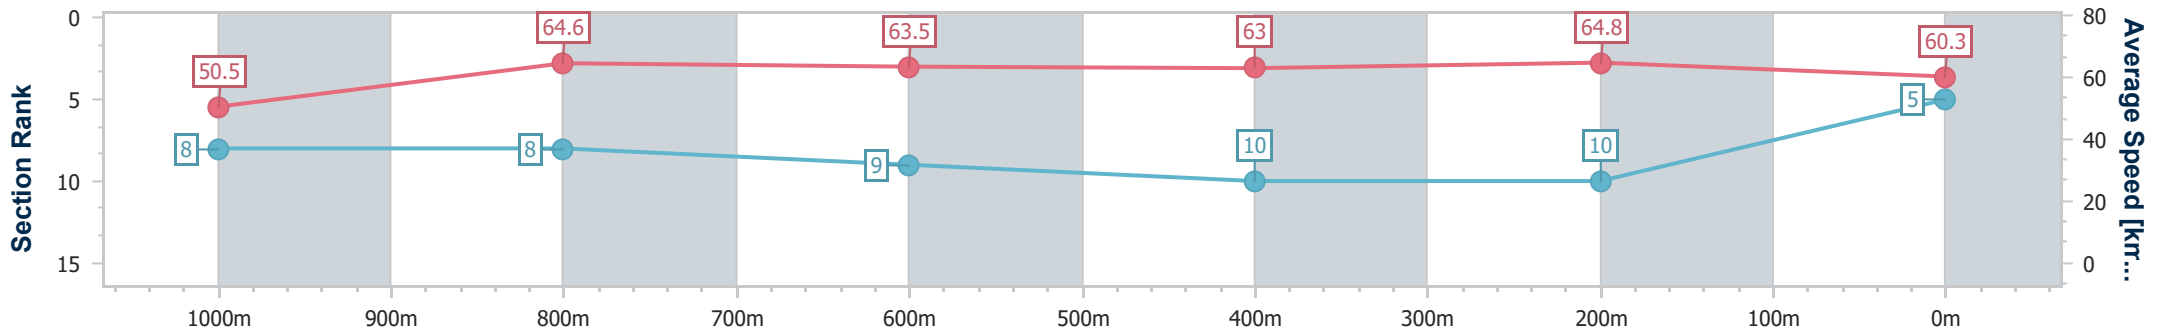

Sunshine Coast QLD Professional

Race 6: COASTLINE BMW BENCHMARK 58 Handicap - 1200m

10 November 2024 - 15:40

Track Rating: Good 4, Weather: Overcast, Rail Position: +8m Entire

Section	Overall	1000m	800m	600m	400m	200m
Section Times	1:11.88 [5] (0:14.25)	0:57.63 [8] (0:11.27)	0:46.36 [8] (0:11.60)	0:34.76 [9] (0:11.73)	0:23.03 [10] (0:11.13)	0:11.90 [10] (0:11.90)
Average Speed [km/h]	50.5	64.6	63.5	63.0	64.8	60.3
Top Speed [km/h]	67.0	67.0	64.6	65.7	66.1	64.3
Avg. Dist. to Rail [m]	8.4	4.0	3.9	4.3	7.3	9.3
Avg. Stride Freq. [Hz]	2.3	2.4	2.4	2.4	2.4	2.4
Avg. Stride Length [m]	6.7	7.4	7.5	7.4	7.5	7.0

- [] Ranking at each section and finish
- .-.- No data available at this section
- NA No data available

Horse/Jockey Name	Change The Deel
Final Rank	6
Fastest Section Time (Section)	0:11.18 (400m)
Top Speed [km/h] (Section)	65.3 (400m)
Race State	Finished