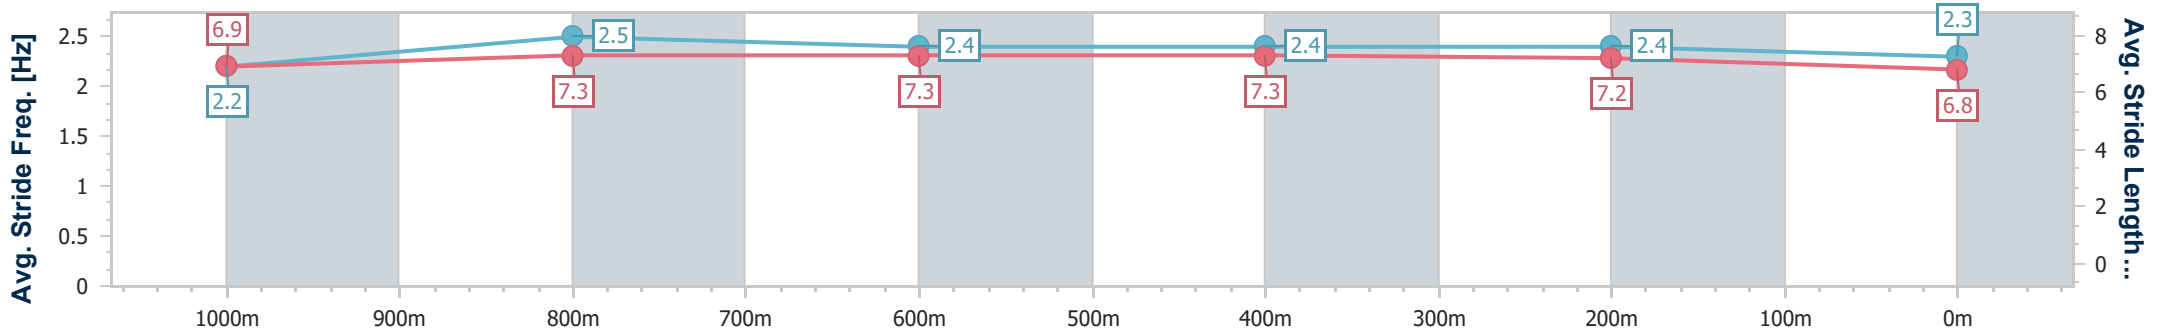

Sunshine Coast QLD Professional

Race 6: COASTLINE BMW BENCHMARK 58 Handicap - 1200m

10 November 2024 - 15:40

Track Rating: Good 4, Weather: Overcast, Rail Position: +8m Entire

Section	Overall	1000m	800m	600m	400m	200m
Section Times	1:12.68 [10] (0:14.05)	0:58.63 [5] (0:11.02)	0:47.61 [5] (0:11.62)	0:35.99 [4] (0:11.65)	0:24.34 [5] (0:11.51)	0:12.83 [7] (0:12.83)
Average Speed [km/h]	51.5	66.0	62.6	62.4	62.5	56.0
Top Speed [km/h]	66.7	67.8	64.1	63.6	63.7	60.2
Avg. Dist. to Rail [m]	10.8	4.4	2.3	1.2	3.9	5.3
Avg. Stride Freq. [Hz]	2.2	2.5	2.4	2.4	2.4	2.3
Avg. Stride Length [m]	6.9	7.3	7.3	7.3	7.2	6.8

- [] Ranking at each section and finish
- .-.- No data available at this section
- NA No data available

Horse/Jockey Name	Arquera
Final Rank	11
Fastest Section Time (Section)	0:11.37 (400m)
Top Speed [km/h] (Section)	64.8 (400m)
Race State	Finished