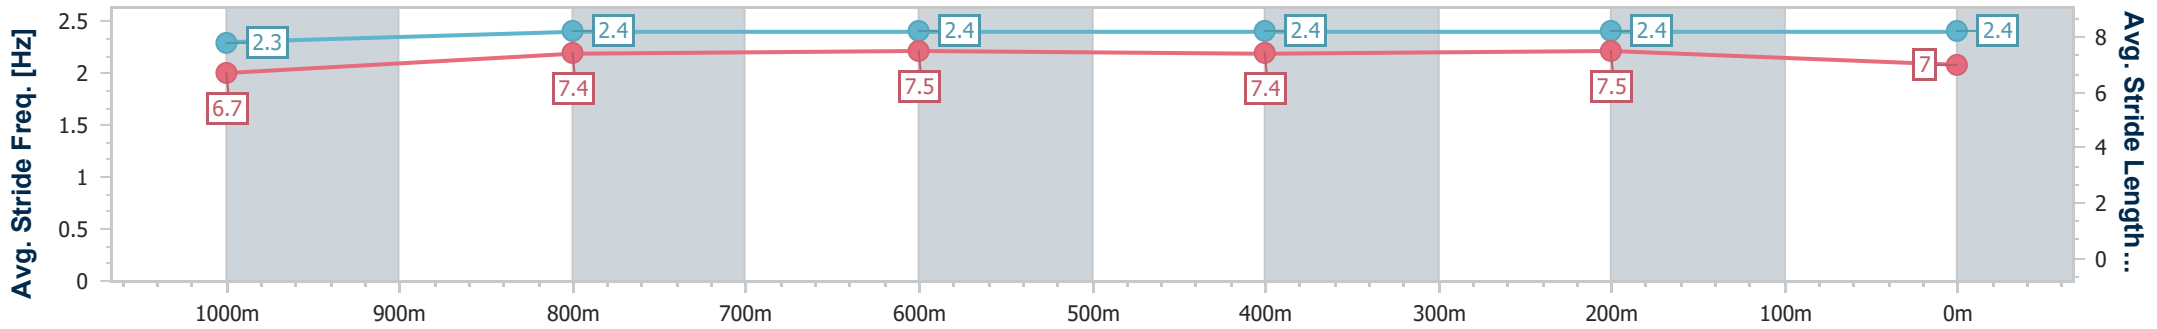

- [] Ranking at each section and finish
- .-.- No data available at this section
- NA No data available

Horse/Jockey Name	How Rude
Final Rank	5
Fastest Section Time (Section)	0:11.13 (400m)
Top Speed [km/h] (Section)	67.0 (1000m)
Race State	Finished

Sunshine Coast QLD Professional

Race 6: COASTLINE BMW BENCHMARK 58 Handicap - 1200m

10 November 2024 - 15:40

Track Rating: Good 4, Weather: Overcast, Rail Position: +8m Entire

Section	Overall	1000m	800m	600m	400m	200m
Section Times	1:11.88 [5] (0:14.25)	0:57.63 [8] (0:11.27)	0:46.36 [8] (0:11.60)	0:34.76 [9] (0:11.73)	0:23.03 [10] (0:11.13)	0:11.90 [10] (0:11.90)
Average Speed [km/h]	50.5	64.6	63.5	63.0	64.8	60.3
Top Speed [km/h]	67.0	67.0	64.6	65.7	66.1	64.3
Avg. Dist. to Rail [m]	8.4	4.0	3.9	4.3	7.3	9.3
Avg. Stride Freq. [Hz]	2.3	2.4	2.4	2.4	2.4	2.4
Avg. Stride Length [m]	6.7	7.4	7.5	7.4	7.5	7.0

- [] Ranking at each section and finish
- .-.- No data available at this section
- NA No data available

Horse/Jockey Name	Change The Deel
Final Rank	6
Fastest Section Time (Section)	0:11.18 (400m)
Top Speed [km/h] (Section)	65.3 (400m)
Race State	Finished