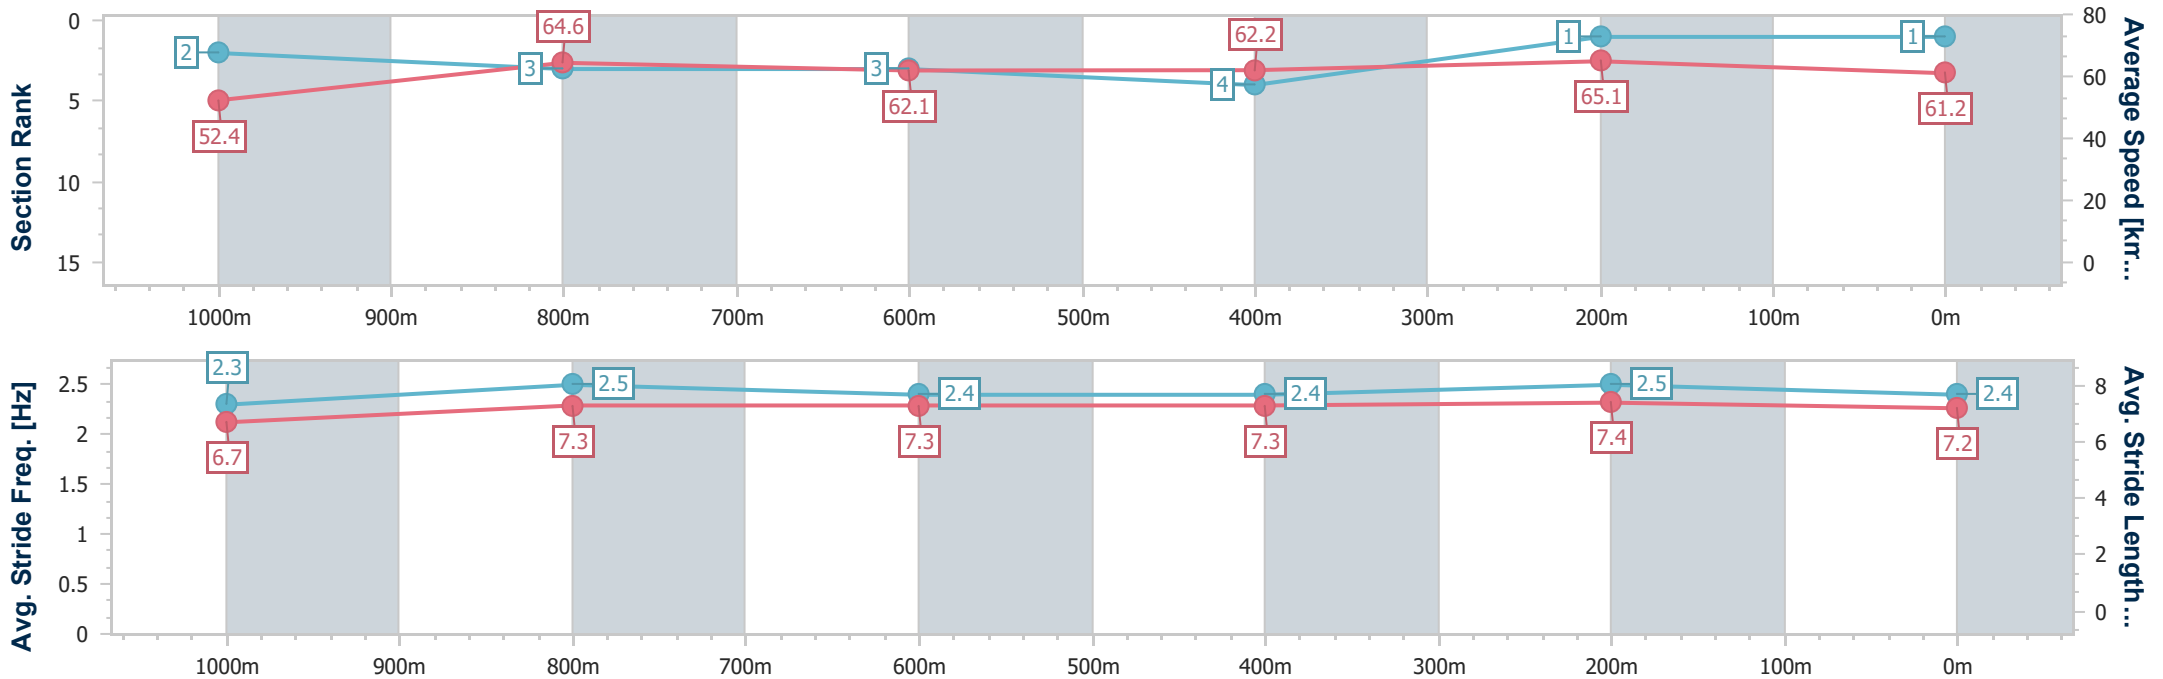

Horse/Jockey Name	Gospel Girl
Final Rank	1
Fastest Section Time (Section)	0:11.06 (400m)
Top Speed [km/h] (Section)	66.2 (400m)
Race State	Finished

Sunshine Coast QLD Professional

Race 6: COASTLINE BMW BENCHMARK 58 Handicap - 1200m

10 November 2024 - 15:40

Track Rating: Good 4, Weather: Overcast, Rail Position: +8m Entire

Section	Overall	1000m	800m	600m	400m	200m
Section Times	1:11.12 [1] (0:13.78)	0:57.34 [2] (0:11.18)	0:46.16 [3] (0:11.73)	0:34.43 [3] (0:11.64)	0:22.79 [4] (0:11.06)	0:11.73 [1] (0:11.73)
Average Speed [km/h]	52.4	64.6	62.1	62.2	65.1	61.2
Top Speed [km/h]	65.3	65.8	63.2	64.1	66.2	64.7
Avg. Dist. to Rail [m]	3.6	2.1	1.8	0.8	1.3	3.1
Avg. Stride Freq. [Hz]	2.3	2.5	2.4	2.4	2.5	2.4
Avg. Stride Length [m]	6.7	7.3	7.3	7.3	7.4	7.2