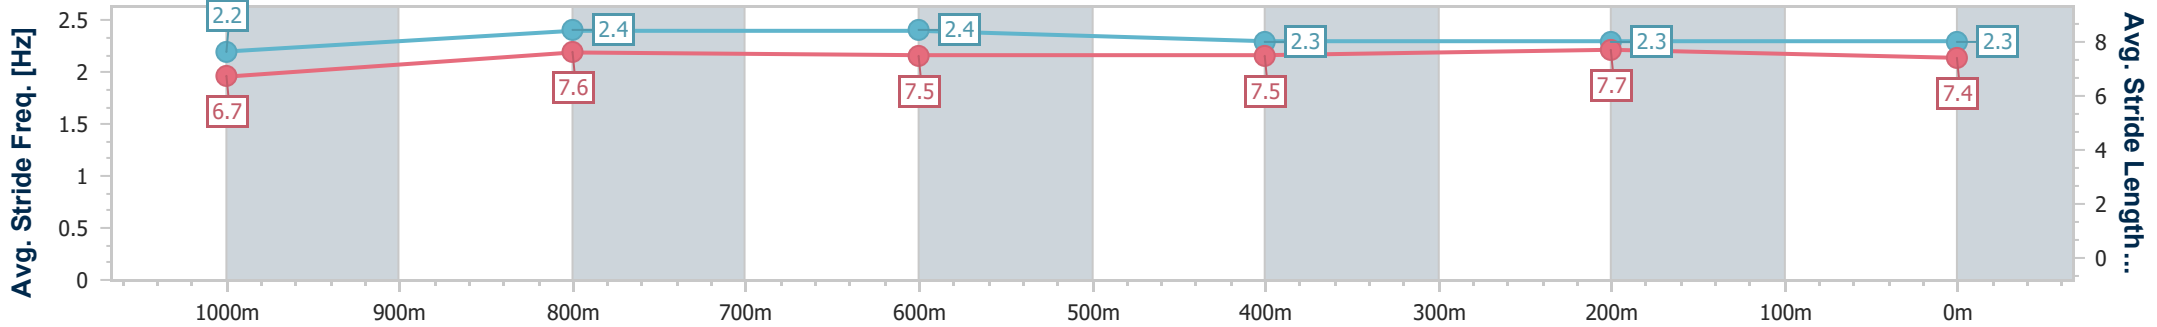

Sunshine Coast QLD Professional

Race 6: COASTLINE BMW BENCHMARK 58 Handicap - 1200m

10 November 2024 - 15:40

Track Rating: Good 4, Weather: Overcast, Rail Position: +8m Entire

Section	Overall	1000m	800m	600m	400m	200m
Section Times	1:11.86 [4] (0:14.43)	0:57.43 [11] (0:11.12)	0:46.31 [9] (0:11.49)	0:34.82 [8] (0:11.70)	0:23.12 [8] (0:11.15)	0:11.97 [8] (0:11.97)
Average Speed [km/h]	50.0	65.2	63.9	62.3	64.6	60.3
Top Speed [km/h]	64.3	66.5	65.1	64.5	66.3	63.3
Avg. Dist. to Rail [m]	7.7	2.2	3.0	2.4	4.4	5.7
Avg. Stride Freq. [Hz]	2.2	2.4	2.4	2.3	2.3	2.3
Avg. Stride Length [m]	6.7	7.6	7.5	7.5	7.7	7.4

- [] Ranking at each section and finish
- .-.- No data available at this section
- NA No data available

Horse/Jockey Name	How Rude
Final Rank	5
Fastest Section Time (Section)	0:11.13 (400m)
Top Speed [km/h] (Section)	67.0 (1000m)
Race State	Finished