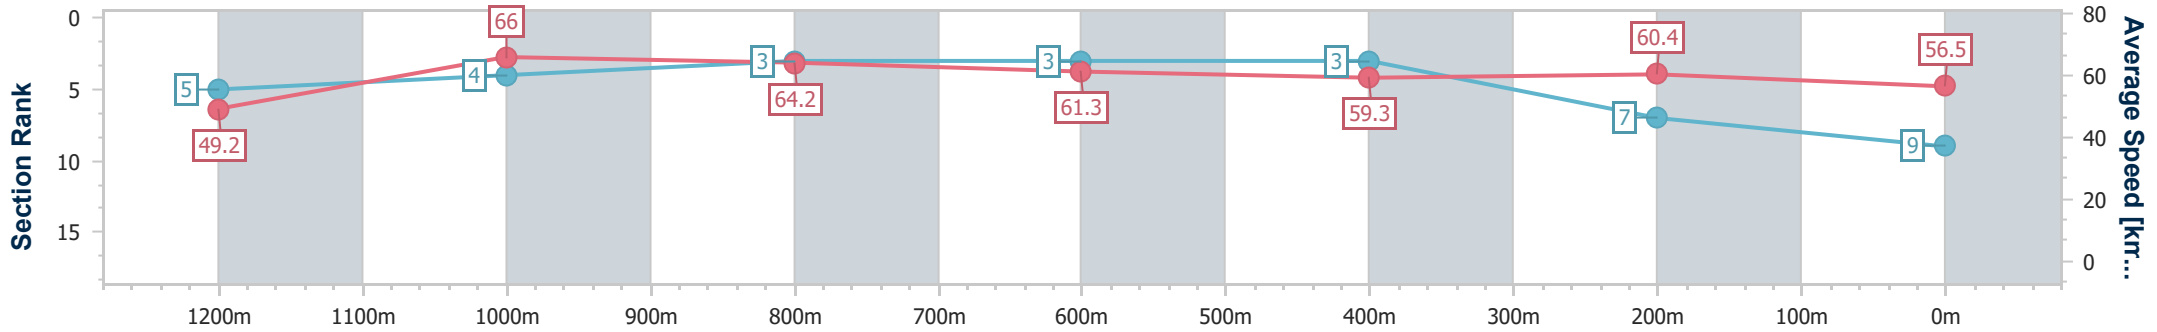

Doomben QLD Professional
Race 1: JONKERS FIRST YEARLINGS 2025 Maiden Plate - 1350m

13 November 2024 - 13:54

BRISBANE RACING CLUB

Track Rating: Soft 5, Weather: Overcast, Rail Position: +8m Entire

Section	Overall	1200m	1000m	800m	600m	400m	200m
Section Times	1:21.53 [9] (0:10.99)	1:10.54 [5] (0:10.88)	0:59.66 [4] (0:11.20)	0:48.46 [3] (0:11.73)	0:36.73 [3] (0:12.05)	0:24.68 [3] (0:11.91)	0:12.77 [7] (0:12.77)
Average Speed [km/h]	49.2	66.0	64.2	61.3	59.3	60.4	56.5
Top Speed [km/h]	66.9	67.1	67.0	62.2	60.6	60.8	58.4
Avg. Dist. to Rail [m]	2.5	0.8	0.4	0.6	0.7	1.4	1.5
Avg. Stride Freq. [Hz]	2.4	2.5	2.4	2.4	2.4	2.4	2.4
Avg. Stride Length [m]	5.8	7.4	7.4	7.2	7.0	7.0	6.6

- [] Ranking at each section and finish
- .-.- No data available at this section
- NA No data available

Horse/Jockey Name	Bit Of Grunt
Final Rank	10
Fastest Section Time (Section)	0:10.56 (1200m)
Top Speed [km/h] (Section)	68.3 (1200m)
Race State	Finished