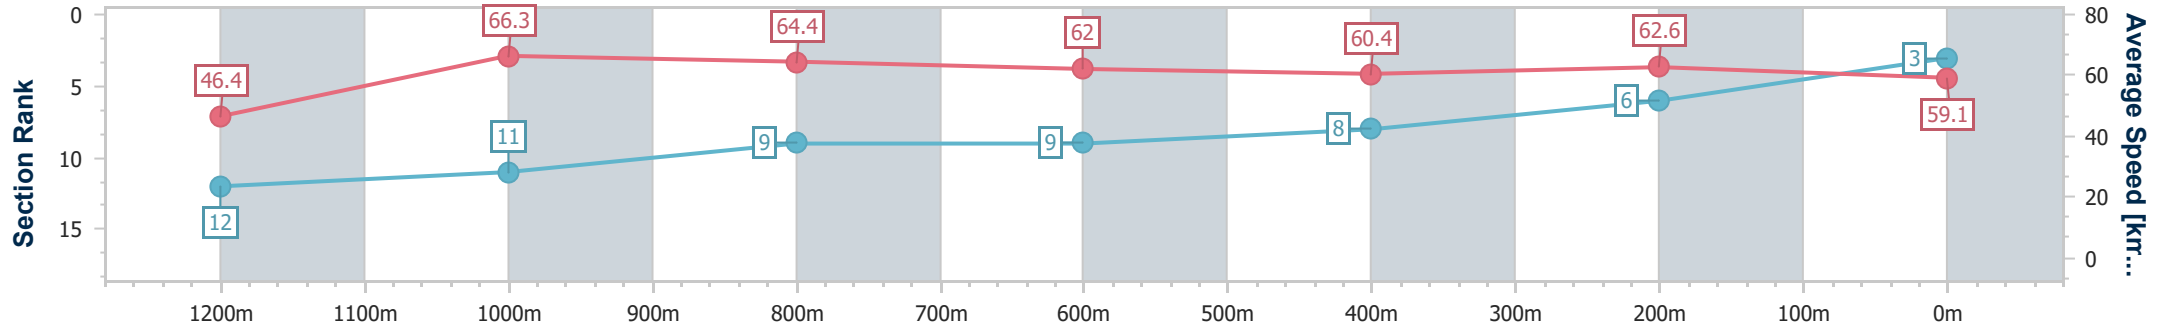

Doomben QLD Professional
Race 1: JONKERS FIRST YEARLINGS 2025 Maiden Plate - 1350m

BRISBANE
 RACING CLUB

13 November 2024 - 13:54

Track Rating: Soft 5, Weather: Overcast, Rail Position: +8m Entire

Section	Overall	1200m	1000m	800m	600m	400m	200m
Section Times	1:20.90 [3] (0:11.64)	1:09.26 [12] (0:10.86)	0:58.40 [11] (0:11.20)	0:47.20 [9] (0:11.64)	0:35.56 [9] (0:11.90)	0:23.66 [8] (0:11.50)	0:12.16 [6] (0:12.16)
Average Speed [km/h]	46.4	66.3	64.4	62.0	60.4	62.6	59.1
Top Speed [km/h]	65.5	67.4	65.8	63.0	62.0	64.0	62.2
Avg. Dist. to Rail [m]	10.2	0.9	0.1	0.5	0.5	1.4	3.3
Avg. Stride Freq. [Hz]	2.1	2.3	2.3	2.2	2.2	2.3	2.3
Avg. Stride Length [m]	6.1	7.9	7.9	7.8	7.6	7.6	7.2