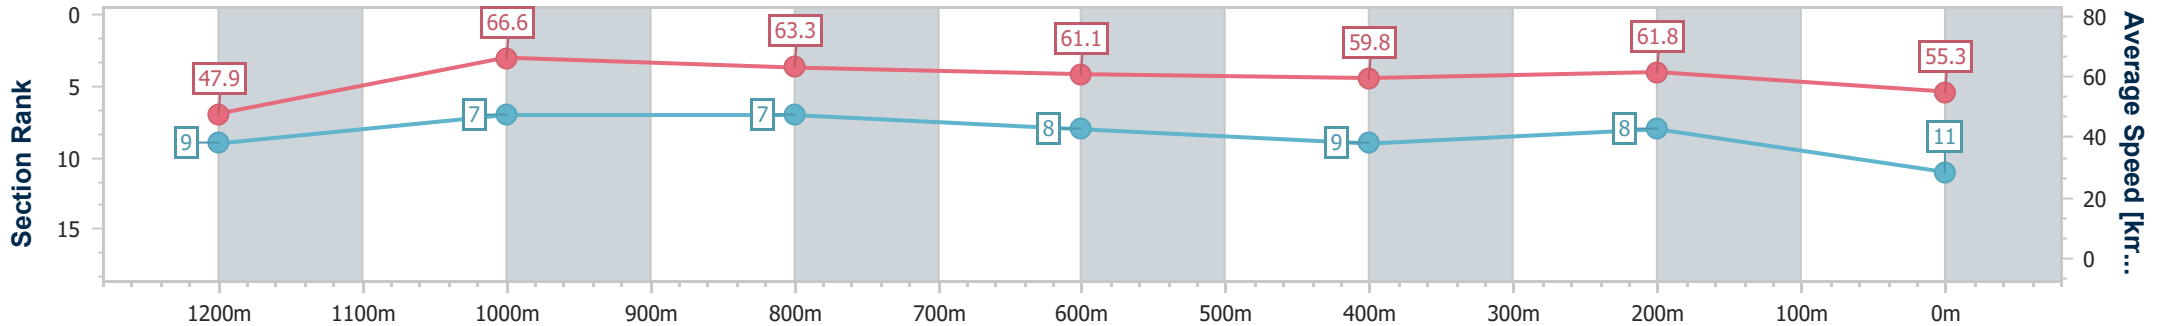

- [] Ranking at each section and finish
- .-.- No data available at this section
- NA No data available

Horse/Jockey Name	Ripington
Final Rank	11
Fastest Section Time (Section)	0:10.84 (1200m)
Top Speed [km/h] (Section)	68.5 (1200m)
Race State	Finished

Doomben QLD Professional
Race 1: JONKERS FIRST YEARLINGS 2025 Maiden Plate - 1350m

13 November 2024 - 13:54

BRISBANE RACING CLUB

Track Rating: Soft 5, Weather: Overcast, Rail Position: +8m Entire

Section	Overall	1200m	1000m	800m	600m	400m	200m
Section Times	1:21.82 [11] (0:11.35)	1:10.47 [9] (0:10.84)	0:59.63 [7] (0:11.35)	0:48.28 [7] (0:11.75)	0:36.53 [8] (0:11.96)	0:24.57 [9] (0:11.54)	0:13.03 [8] (0:13.03)
Average Speed [km/h]	47.9	66.6	63.3	61.1	59.8	61.8	55.3
Top Speed [km/h]	66.1	68.5	65.8	61.9	60.9	63.6	59.8
Avg. Dist. to Rail [m]	3.8	0.4	0.3	0.4	1.4	1.0	0.8
Avg. Stride Freq. [Hz]	2.1	2.3	2.2	2.2	2.2	2.2	2.1
Avg. Stride Length [m]	6.3	8.1	8.0	7.8	7.7	7.7	7.3

- [] Ranking at each section and finish
- .-.- No data available at this section
- NA No data available

Horse/Jockey Name	Kids Inthe Kitchen
Final Rank	12
Fastest Section Time (Section)	0:11.14 (1200m)
Top Speed [km/h] (Section)	67.0 (1200m)
Race State	Finished