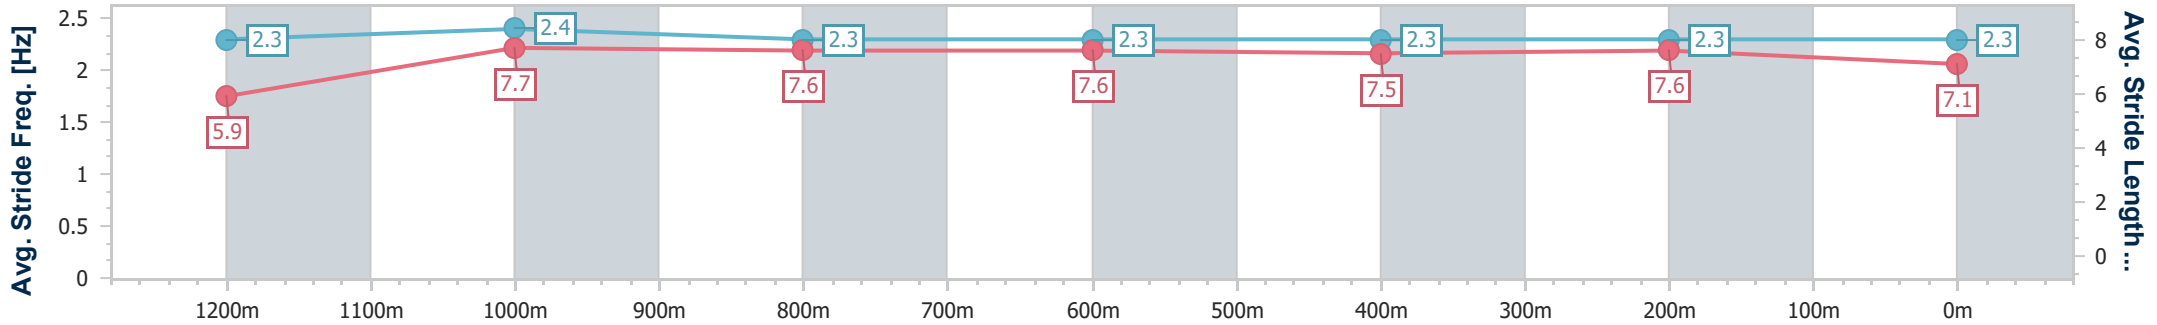

13 November 2024 - 13:54

BRISBANE RACING CLUB

Track Rating: Soft 5, Weather: Overcast, Rail Position: +8m Entire

Section	Overall	1200m	1000m	800m	600m	400m	200m
Section Times	1:20.85 [1] (0:11.20)	1:09.65 [7] (0:10.99)	0:58.66 [8] (0:11.36)	0:47.30 [8] (0:11.70)	0:35.60 [7] (0:11.80)	0:23.80 [6] (0:11.46)	0:12.34 [4] (0:12.34)
Average Speed [km/h]	48.3	65.6	63.4	61.9	61.9	63.0	58.4
Top Speed [km/h]	65.3	66.8	65.0	63.8	63.8	64.9	61.6
Avg. Dist. to Rail [m]	3.3	0.8	0.3	1.6	2.5	3.0	3.3
Avg. Stride Freq. [Hz]	2.3	2.4	2.3	2.3	2.3	2.3	2.3
Avg. Stride Length [m]	5.9	7.7	7.6	7.6	7.5	7.6	7.1