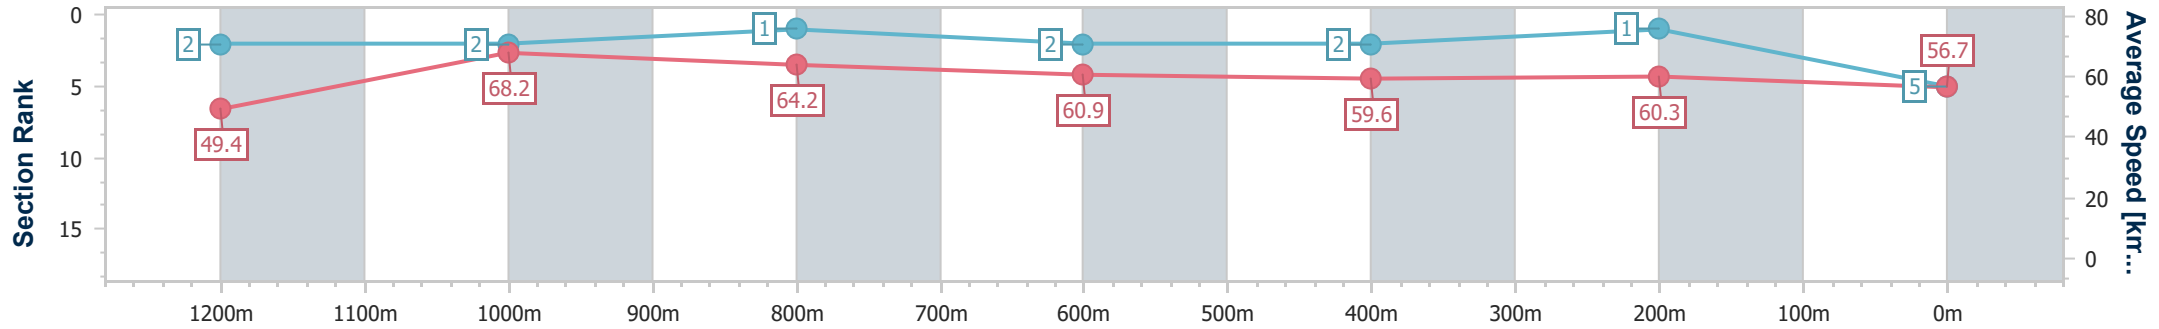

Doomben QLD Professional
Race 1: JONKERS FIRST YEARLINGS 2025 Maiden Plate - 1350m

13 November 2024 - 13:54

BRISBANE RACING CLUB

Track Rating: Soft 5, Weather: Overcast, Rail Position: +8m Entire

Section	Overall	1200m	1000m	800m	600m	400m	200m
Section Times	1:21.15 [5] (0:10.88)	1:10.27 [2] (0:10.57)	0:59.70 [2] (0:11.20)	0:48.50 [1] (0:11.84)	0:36.66 [2] (0:12.09)	0:24.57 [2] (0:11.90)	0:12.67 [1] (0:12.67)
Average Speed [km/h]	49.4	68.2	64.2	60.9	59.6	60.3	56.7
Top Speed [km/h]	66.6	68.7	67.1	62.5	61.0	61.3	59.0
Avg. Dist. to Rail [m]	1.7	0.4	0.2	0.5	0.4	0.6	0.1
Avg. Stride Freq. [Hz]	2.2	2.4	2.3	2.3	2.3	2.3	2.3
Avg. Stride Length [m]	6.2	7.8	7.7	7.5	7.3	7.3	7.0