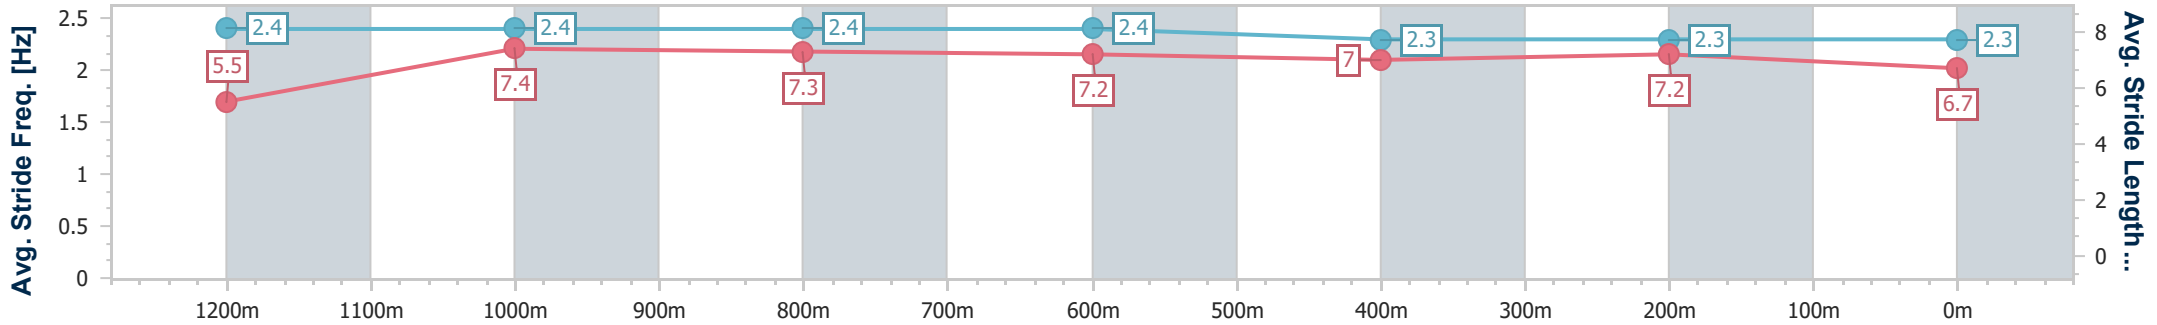

- [] Ranking at each section and finish
- .-.- No data available at this section
- NA No data available

Horse/Jockey Name	Rosebery Terrace
Final Rank	13
Fastest Section Time (Section)	0:11.01 (1200m)
Top Speed [km/h] (Section)	66.7 (1200m)
Race State	Finished

Doomben QLD Professional
Race 1: JONKERS FIRST YEARLINGS 2025 Maiden Plate - 1350m

13 November 2024 - 13:54

BRISBANE RACING CLUB

Track Rating: Soft 5, Weather: Overcast, Rail Position: +8m Entire

Section	Overall	1200m	1000m	800m	600m	400m	200m
Section Times	1:22.80 [13] (0:11.29)	1:11.51 [8] (0:11.01)	1:00.50 [9] (0:11.46)	0:49.04 [10] (0:11.73)	0:37.31 [10] (0:12.29)	0:25.02 [12] (0:11.97)	0:13.05 [13] (0:13.05)
Average Speed [km/h]	47.8	65.3	63.3	61.6	59.0	60.1	55.1
Top Speed [km/h]	64.5	66.7	64.2	64.1	60.2	61.7	60.3
Avg. Dist. to Rail [m]	12.5	4.9	1.8	0.7	1.2	1.8	4.3
Avg. Stride Freq. [Hz]	2.4	2.4	2.4	2.4	2.3	2.3	2.3
Avg. Stride Length [m]	5.5	7.4	7.3	7.2	7.0	7.2	6.7

- [] Ranking at each section and finish
- .-.- No data available at this section
- NA No data available