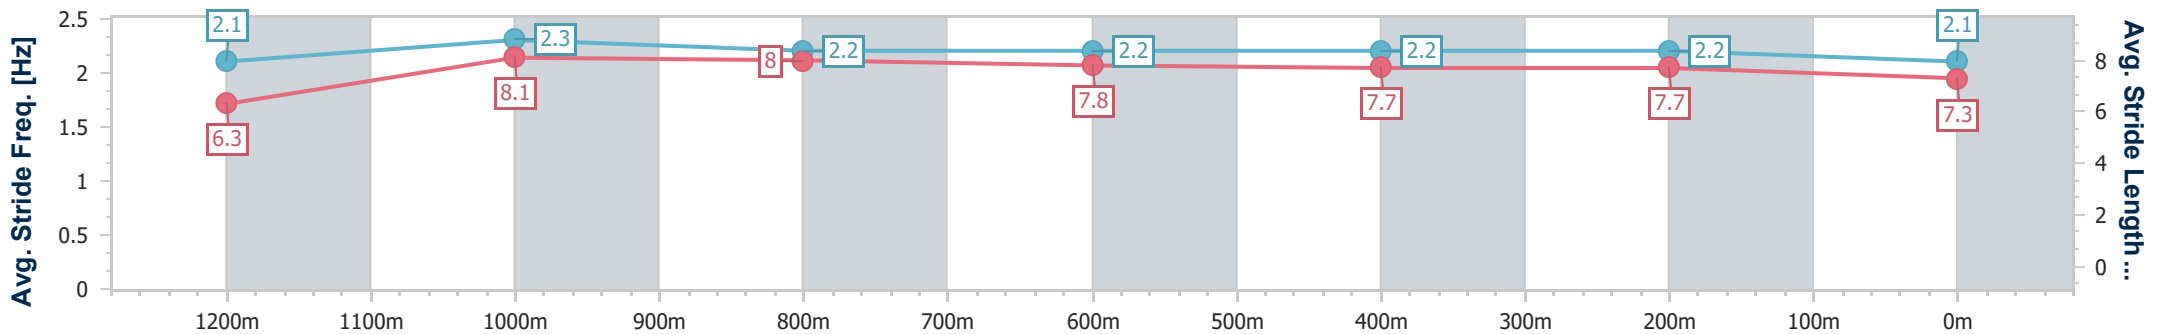

- [] Ranking at each section and finish
- .-.- No data available at this section
- NA No data available

Horse/Jockey Name	Ripington
Final Rank	11
Fastest Section Time (Section)	0:10.84 (1200m)
Top Speed [km/h] (Section)	68.5 (1200m)
Race State	Finished

Doomben QLD Professional
Race 1: JONKERS FIRST YEARLINGS 2025 Maiden Plate - 1350m

13 November 2024 - 13:54

BRISBANE RACING CLUB

Track Rating: Soft 5, Weather: Overcast, Rail Position: +8m Entire

Section	Overall	1200m	1000m	800m	600m	400m	200m
Section Times	1:21.82 [11] (0:11.35)	1:10.47 [9] (0:10.84)	0:59.63 [7] (0:11.35)	0:48.28 [7] (0:11.75)	0:36.53 [8] (0:11.96)	0:24.57 [9] (0:11.54)	0:13.03 [8] (0:13.03)
Average Speed [km/h]	47.9	66.6	63.3	61.1	59.8	61.8	55.3
Top Speed [km/h]	66.1	68.5	65.8	61.9	60.9	63.6	59.8
Avg. Dist. to Rail [m]	3.8	0.4	0.3	0.4	1.4	1.0	0.8
Avg. Stride Freq. [Hz]	2.1	2.3	2.2	2.2	2.2	2.2	2.1
Avg. Stride Length [m]	6.3	8.1	8.0	7.8	7.7	7.7	7.3

- [] Ranking at each section and finish
- .-.- No data available at this section
- NA No data available

Horse/Jockey Name	Kids Inthe Kitchen
Final Rank	12
Fastest Section Time (Section)	0:11.14 (1200m)
Top Speed [km/h] (Section)	67.0 (1200m)
Race State	Finished