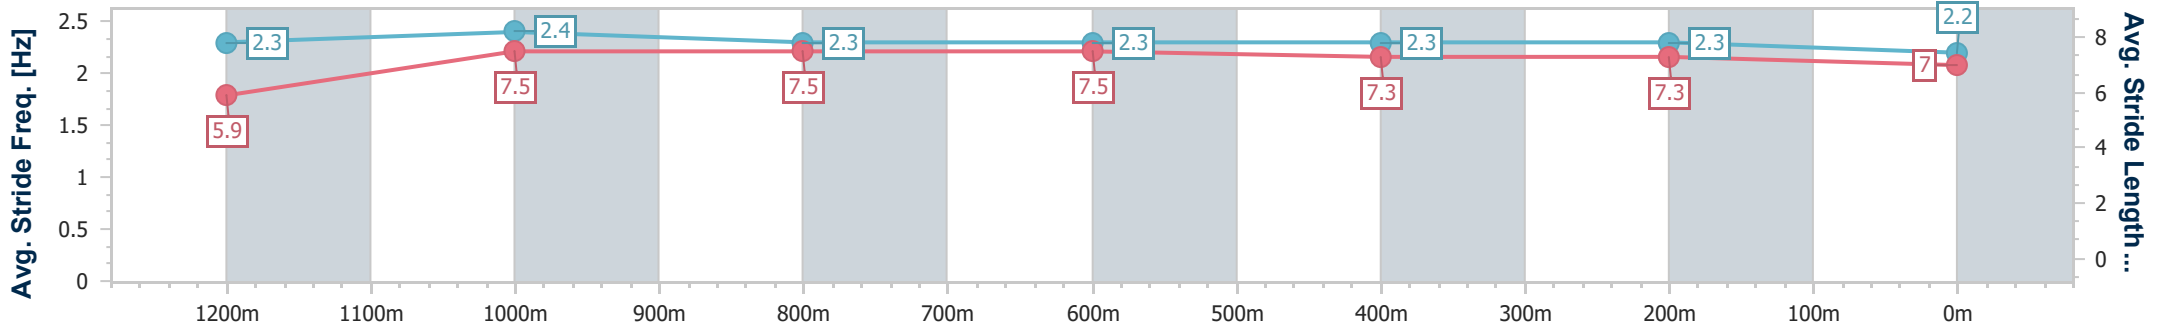

Doomben QLD Professional
Race 1: JONKERS FIRST YEARLINGS 2025 Maiden Plate - 1350m

13 November 2024 - 13:54

Track Rating: Soft 5, Weather: Overcast, Rail Position: +8m Entire

BRISBANE
RACING CLUB

Section	Overall	1200m	1000m	800m	600m	400m	200m
Section Times	1:21.50 [8] (0:10.94)	1:10.56 [4] (0:10.83)	0:59.73 [3] (0:11.38)	0:48.35 [4] (0:11.71)	0:36.64 [4] (0:12.00)	0:24.64 [4] (0:11.87)	0:12.77 [5] (0:12.77)
Average Speed [km/h]	49.6	66.6	63.4	62.1	60.8	60.9	56.2
Top Speed [km/h]	67.1	68.2	65.8	63.5	62.2	62.4	58.8
Avg. Dist. to Rail [m]	4.1	1.1	1.8	2.3	2.4	0.6	1.0
Avg. Stride Freq. [Hz]	2.3	2.4	2.3	2.3	2.3	2.3	2.2
Avg. Stride Length [m]	5.9	7.5	7.5	7.5	7.3	7.3	7.0

- [] Ranking at each section and finish
- .-.- No data available at this section
- NA No data available

Horse/Jockey Name	Alecia
Final Rank	9
Fastest Section Time (Section)	0:10.88 (1200m)
Top Speed [km/h] (Section)	67.1 (1200m)
Race State	Finished