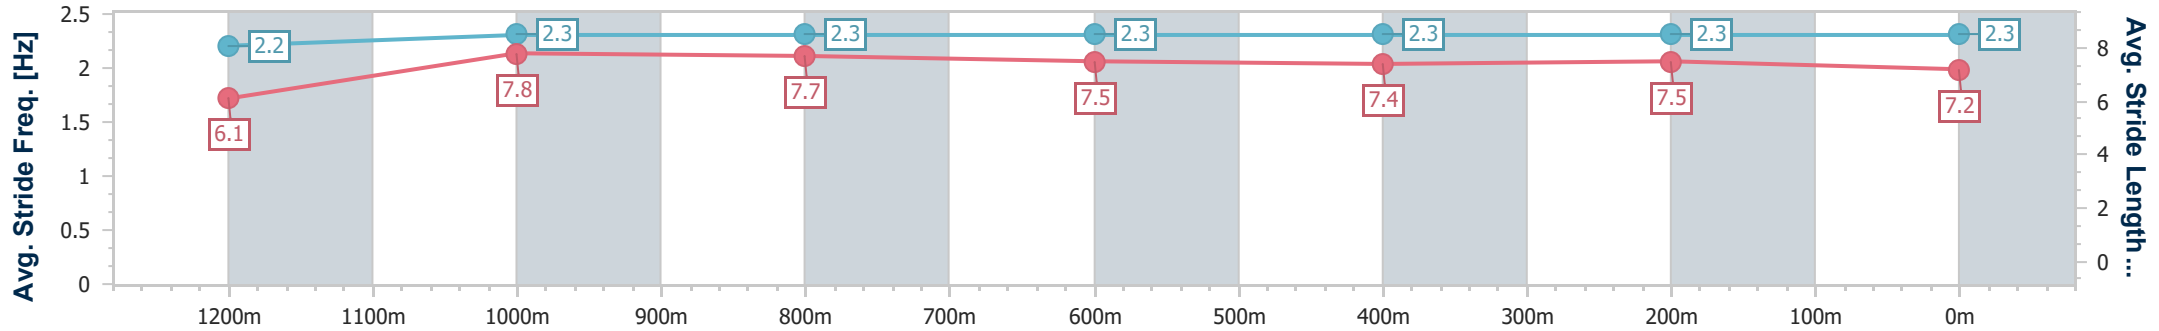

- [] Ranking at each section and finish
- .-.- No data available at this section
- NA No data available

Horse/Jockey Name	Use Your Illusion
Final Rank	2
Fastest Section Time (Section)	0:11.06 (1200m)
Top Speed [km/h] (Section)	66.5 (1200m)
Race State	Finished

Doomben QLD Professional
Race 1: JONKERS FIRST YEARLINGS 2025 Maiden Plate - 1350m

13 November 2024 - 13:54

BRISBANE RACING CLUB

Track Rating: Soft 5, Weather: Overcast, Rail Position: +8m Entire

Section	Overall	1200m	1000m	800m	600m	400m	200m
Section Times	1:20.89 [2] (0:11.37)	1:09.52 [10] (0:11.06)	0:58.46 [10] (0:11.36)	0:47.10 [11] (0:11.82)	0:35.28 [12] (0:11.78)	0:23.50 [11] (0:11.45)	0:12.05 [9] (0:12.05)
Average Speed [km/h]	47.8	65.0	63.6	61.5	62.0	63.2	59.7
Top Speed [km/h]	64.5	66.5	65.0	63.2	64.0	64.5	62.8
Avg. Dist. to Rail [m]	5.0	0.9	1.3	2.3	2.1	3.1	5.1
Avg. Stride Freq. [Hz]	2.2	2.3	2.3	2.3	2.3	2.3	2.3
Avg. Stride Length [m]	6.1	7.8	7.7	7.5	7.4	7.5	7.2