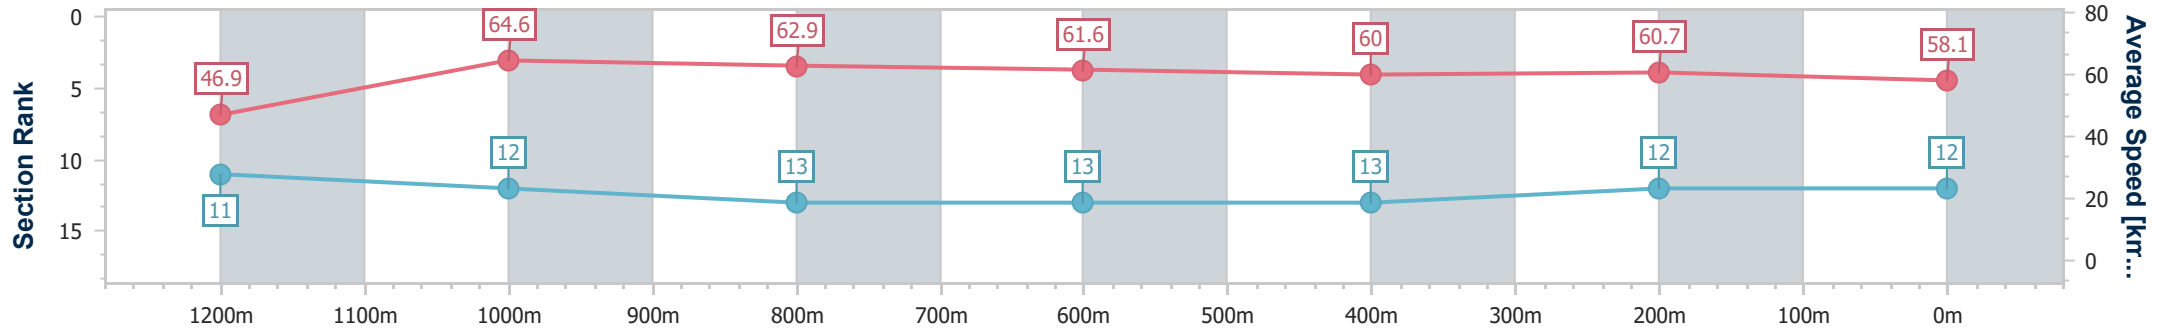

- [] Ranking at each section and finish
- .-.- No data available at this section
- NA No data available

Horse/Jockey Name	Kids Inthe Kitchen
Final Rank	12
Fastest Section Time (Section)	0:11.14 (1200m)
Top Speed [km/h] (Section)	67.0 (1200m)
Race State	Finished

Doomben QLD Professional
Race 1: JONKERS FIRST YEARLINGS 2025 Maiden Plate - 1350m

13 November 2024 - 13:54

Track Rating: Soft 5, Weather: Overcast, Rail Position: +8m Entire

BRISBANE RACING CLUB

Section	Overall	1200m	1000m	800m	600m	400m	200m
Section Times	1:22.03 [12] (0:11.54)	1:10.49 [11] (0:11.14)	0:59.35 [12] (0:11.47)	0:47.88 [13] (0:11.72)	0:36.16 [13] (0:11.93)	0:24.23 [13] (0:11.82)	0:12.41 [12] (0:12.41)
Average Speed [km/h]	46.9	64.6	62.9	61.6	60.0	60.7	58.1
Top Speed [km/h]	63.3	67.0	64.3	62.6	61.7	61.9	60.2
Avg. Dist. to Rail [m]	7.0	2.3	0.9	0.7	1.2	1.4	4.1
Avg. Stride Freq. [Hz]	2.2	2.4	2.3	2.3	2.2	2.3	2.2
Avg. Stride Length [m]	5.9	7.6	7.7	7.5	7.4	7.5	7.3

- [] Ranking at each section and finish
- .-.- No data available at this section
- NA No data available

Horse/Jockey Name	Rosebery Terrace
Final Rank	13
Fastest Section Time (Section)	0:11.01 (1200m)
Top Speed [km/h] (Section)	66.7 (1200m)
Race State	Finished