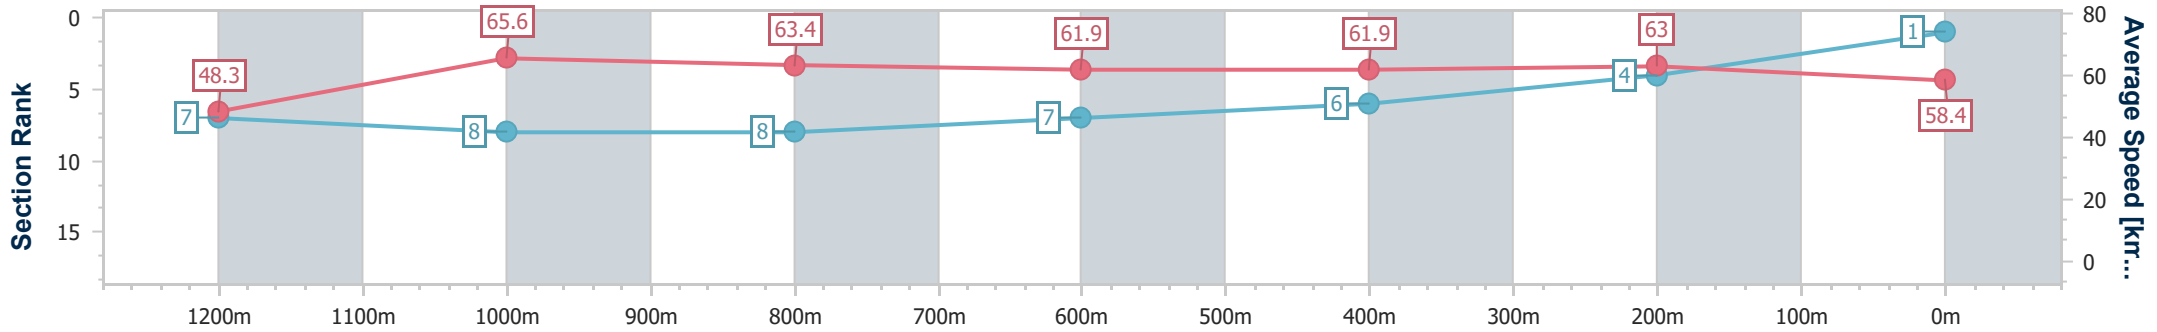

13 November 2024 - 13:54

BRISBANE RACING CLUB

Track Rating: Soft 5, Weather: Overcast, Rail Position: +8m Entire

Section	Overall	1200m	1000m	800m	600m	400m	200m
Section Times	1:20.85 [1] (0:11.20)	1:09.65 [7] (0:10.99)	0:58.66 [8] (0:11.36)	0:47.30 [8] (0:11.70)	0:35.60 [7] (0:11.80)	0:23.80 [6] (0:11.46)	0:12.34 [4] (0:12.34)
Average Speed [km/h]	48.3	65.6	63.4	61.9	61.9	63.0	58.4
Top Speed [km/h]	65.3	66.8	65.0	63.8	63.8	64.9	61.6
Avg. Dist. to Rail [m]	3.3	0.8	0.3	1.6	2.5	3.0	3.3
Avg. Stride Freq. [Hz]	2.3	2.4	2.3	2.3	2.3	2.3	2.3
Avg. Stride Length [m]	5.9	7.7	7.6	7.6	7.5	7.6	7.1