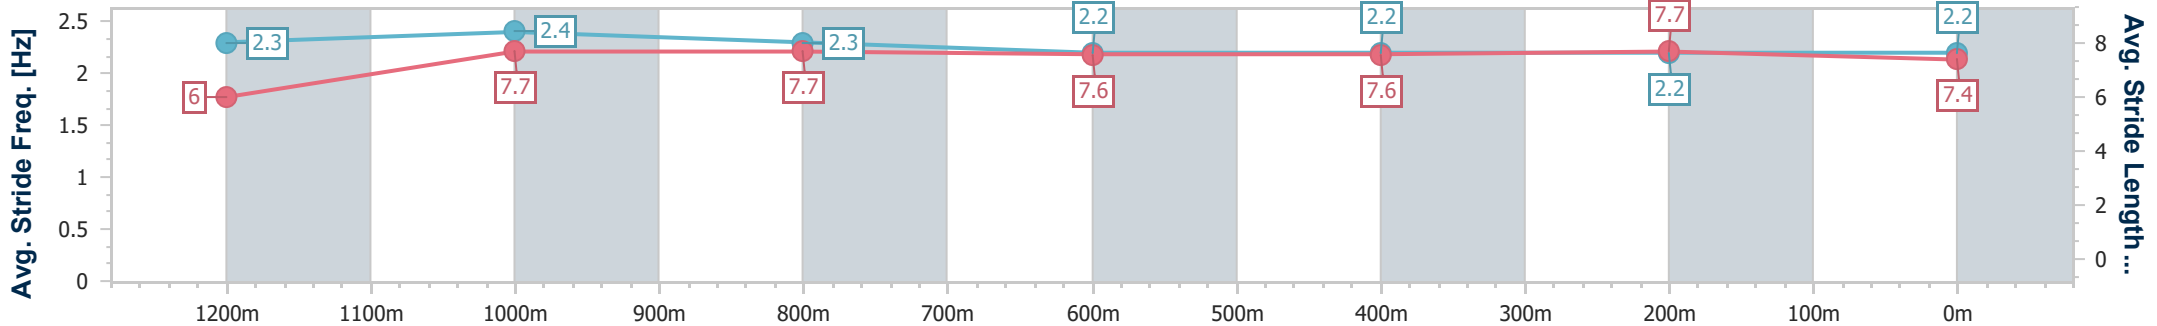

Doomben QLD Professional
Race 1: JONKERS FIRST YEARLINGS 2025 Maiden Plate - 1350m

13 November 2024 - 13:54

Track Rating: Soft 5, Weather: Overcast, Rail Position: +8m Entire

BRISBANE RACING CLUB

Section	Overall	1200m	1000m	800m	600m	400m	200m
Section Times	1:21.47 [7] (0:10.93)	1:10.54 [3] (0:11.06)	0:59.48 [5] (0:11.32)	0:48.16 [6] (0:11.86)	0:36.30 [6] (0:12.05)	0:24.25 [7] (0:11.71)	0:12.54 [10] (0:12.54)
Average Speed [km/h]	49.4	65.1	63.7	61.5	60.4	61.6	57.6
Top Speed [km/h]	67.6	68.7	66.3	62.6	62.5	62.7	59.5
Avg. Dist. to Rail [m]	7.5	2.7	0.9	2.6	1.9	1.9	2.9
Avg. Stride Freq. [Hz]	2.3	2.4	2.3	2.2	2.2	2.2	2.2
Avg. Stride Length [m]	6.0	7.7	7.7	7.6	7.6	7.7	7.4