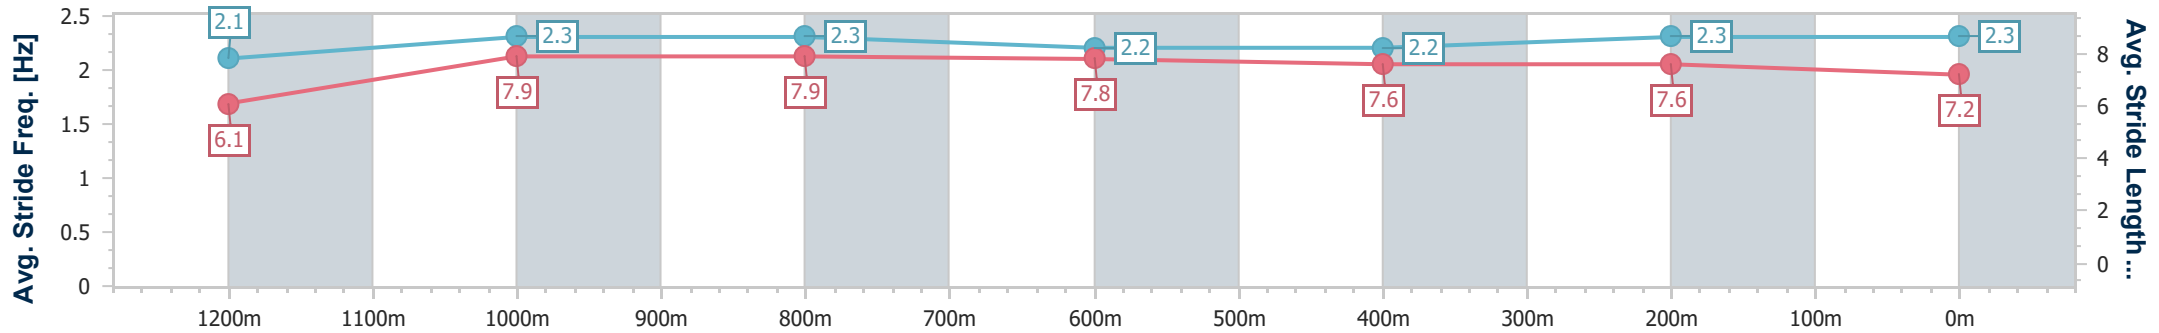

Doomben QLD Professional
Race 1: JONKERS FIRST YEARLINGS 2025 Maiden Plate - 1350m

BRISBANE
 RACING CLUB

13 November 2024 - 13:54

Track Rating: Soft 5, Weather: Overcast, Rail Position: +8m Entire

Section	Overall	1200m	1000m	800m	600m	400m	200m
Section Times	1:20.90 [3] (0:11.64)	1:09.26 [12] (0:10.86)	0:58.40 [11] (0:11.20)	0:47.20 [9] (0:11.64)	0:35.56 [9] (0:11.90)	0:23.66 [8] (0:11.50)	0:12.16 [6] (0:12.16)
Average Speed [km/h]	46.4	66.3	64.4	62.0	60.4	62.6	59.1
Top Speed [km/h]	65.5	67.4	65.8	63.0	62.0	64.0	62.2
Avg. Dist. to Rail [m]	10.2	0.9	0.1	0.5	0.5	1.4	3.3
Avg. Stride Freq. [Hz]	2.1	2.3	2.3	2.2	2.2	2.3	2.3
Avg. Stride Length [m]	6.1	7.9	7.9	7.8	7.6	7.6	7.2