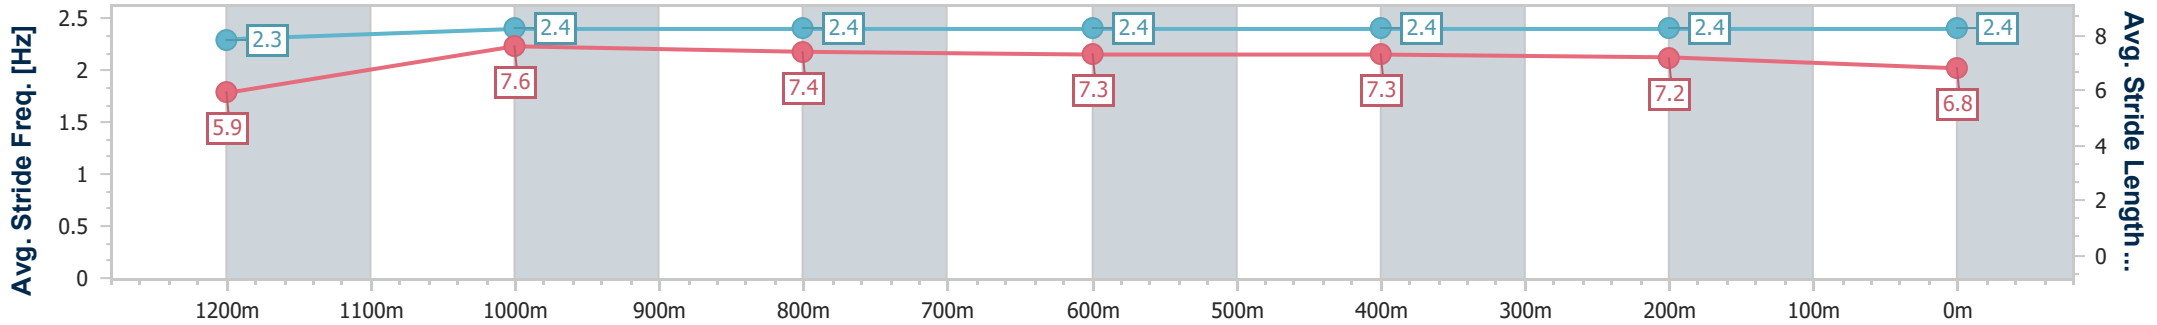

Doomben QLD Professional
Race 1: JONKERS FIRST YEARLINGS 2025 Maiden Plate - 1350m

13 November 2024 - 13:54

BRISBANE RACING CLUB

Track Rating: Soft 5, Weather: Overcast, Rail Position: +8m Entire

Section	Overall	1200m	1000m	800m	600m	400m	200m
Section Times	1:20.97 [4] (0:11.02)	1:09.95 [6] (0:10.98)	0:58.97 [6] (0:11.26)	0:47.71 [5] (0:11.82)	0:35.89 [5] (0:11.86)	0:24.03 [5] (0:11.55)	0:12.48 [2] (0:12.48)
Average Speed [km/h]	49.1	65.6	64.3	62.1	61.6	62.6	57.7
Top Speed [km/h]	66.7	67.0	66.4	63.7	63.4	63.9	60.5
Avg. Dist. to Rail [m]	8.8	3.9	1.9	3.8	3.3	1.8	0.7
Avg. Stride Freq. [Hz]	2.3	2.4	2.4	2.4	2.4	2.4	2.4
Avg. Stride Length [m]	5.9	7.6	7.4	7.3	7.3	7.2	6.8