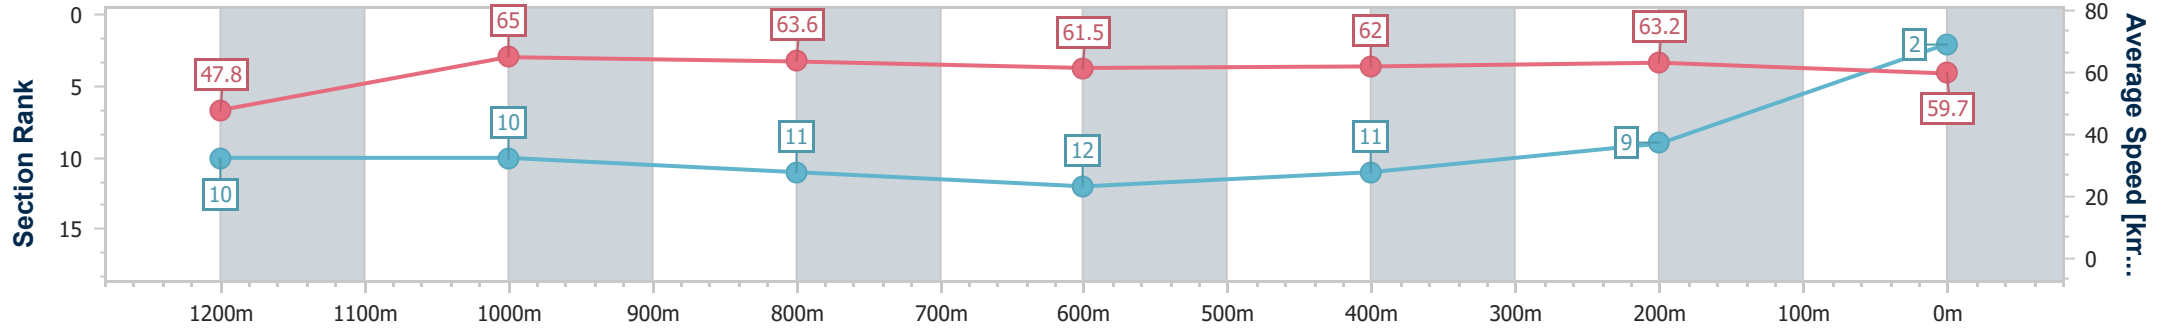

- [] Ranking at each section and finish
- .-.- No data available at this section
- NA No data available

Horse/Jockey Name	Use Your Illusion
Final Rank	2
Fastest Section Time (Section)	0:11.06 (1200m)
Top Speed [km/h] (Section)	66.5 (1200m)
Race State	Finished

Doomben QLD Professional
Race 1: JONKERS FIRST YEARLINGS 2025 Maiden Plate - 1350m

13 November 2024 - 13:54

BRISBANE RACING CLUB

Track Rating: Soft 5, Weather: Overcast, Rail Position: +8m Entire

Section	Overall	1200m	1000m	800m	600m	400m	200m
Section Times	1:20.89 [2] (0:11.37)	1:09.52 [10] (0:11.06)	0:58.46 [10] (0:11.36)	0:47.10 [11] (0:11.82)	0:35.28 [12] (0:11.78)	0:23.50 [11] (0:11.45)	0:12.05 [9] (0:12.05)
Average Speed [km/h]	47.8	65.0	63.6	61.5	62.0	63.2	59.7
Top Speed [km/h]	64.5	66.5	65.0	63.2	64.0	64.5	62.8
Avg. Dist. to Rail [m]	5.0	0.9	1.3	2.3	2.1	3.1	5.1
Avg. Stride Freq. [Hz]	2.2	2.3	2.3	2.3	2.3	2.3	2.3
Avg. Stride Length [m]	6.1	7.8	7.7	7.5	7.4	7.5	7.2