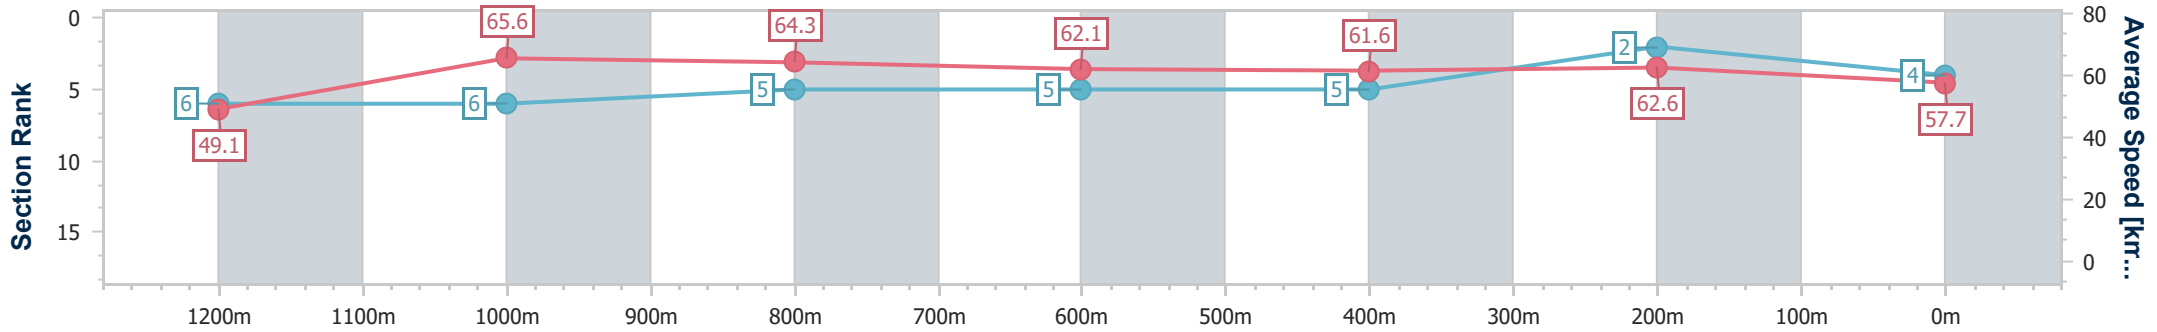

Doomben QLD Professional
Race 1: JONKERS FIRST YEARLINGS 2025 Maiden Plate - 1350m

13 November 2024 - 13:54

BRISBANE RACING CLUB

Track Rating: Soft 5, Weather: Overcast, Rail Position: +8m Entire

Section	Overall	1200m	1000m	800m	600m	400m	200m
Section Times	1:20.97 [4] (0:11.02)	1:09.95 [6] (0:10.98)	0:58.97 [6] (0:11.26)	0:47.71 [5] (0:11.82)	0:35.89 [5] (0:11.86)	0:24.03 [5] (0:11.55)	0:12.48 [2] (0:12.48)
Average Speed [km/h]	49.1	65.6	64.3	62.1	61.6	62.6	57.7
Top Speed [km/h]	66.7	67.0	66.4	63.7	63.4	63.9	60.5
Avg. Dist. to Rail [m]	8.8	3.9	1.9	3.8	3.3	1.8	0.7
Avg. Stride Freq. [Hz]	2.3	2.4	2.4	2.4	2.4	2.4	2.4
Avg. Stride Length [m]	5.9	7.6	7.4	7.3	7.3	7.2	6.8