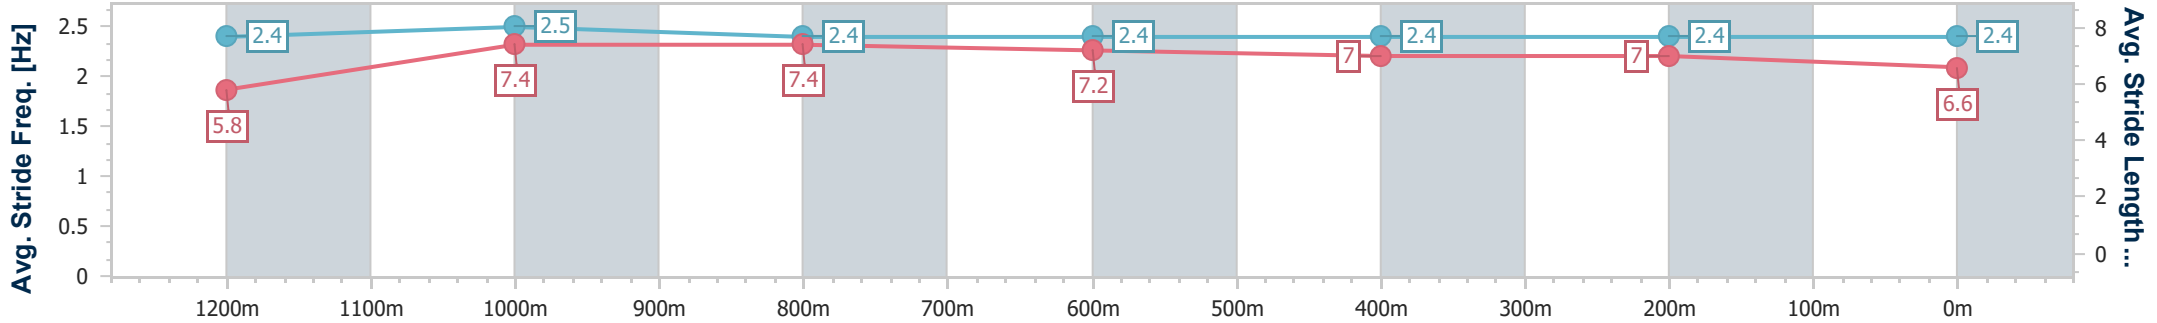

Doomben QLD Professional
Race 1: JONKERS FIRST YEARLINGS 2025 Maiden Plate - 1350m

13 November 2024 - 13:54

BRISBANE RACING CLUB

Track Rating: Soft 5, Weather: Overcast, Rail Position: +8m Entire

Section	Overall	1200m	1000m	800m	600m	400m	200m
Section Times	1:21.53 [9] (0:10.99)	1:10.54 [5] (0:10.88)	0:59.66 [4] (0:11.20)	0:48.46 [3] (0:11.73)	0:36.73 [3] (0:12.05)	0:24.68 [3] (0:11.91)	0:12.77 [7] (0:12.77)
Average Speed [km/h]	49.2	66.0	64.2	61.3	59.3	60.4	56.5
Top Speed [km/h]	66.9	67.1	67.0	62.2	60.6	60.8	58.4
Avg. Dist. to Rail [m]	2.5	0.8	0.4	0.6	0.7	1.4	1.5
Avg. Stride Freq. [Hz]	2.4	2.5	2.4	2.4	2.4	2.4	2.4
Avg. Stride Length [m]	5.8	7.4	7.4	7.2	7.0	7.0	6.6

- [] Ranking at each section and finish
- .-.- No data available at this section
- NA No data available

Horse/Jockey Name	Bit Of Grunt
Final Rank	10
Fastest Section Time (Section)	0:10.56 (1200m)
Top Speed [km/h] (Section)	68.3 (1200m)
Race State	Finished