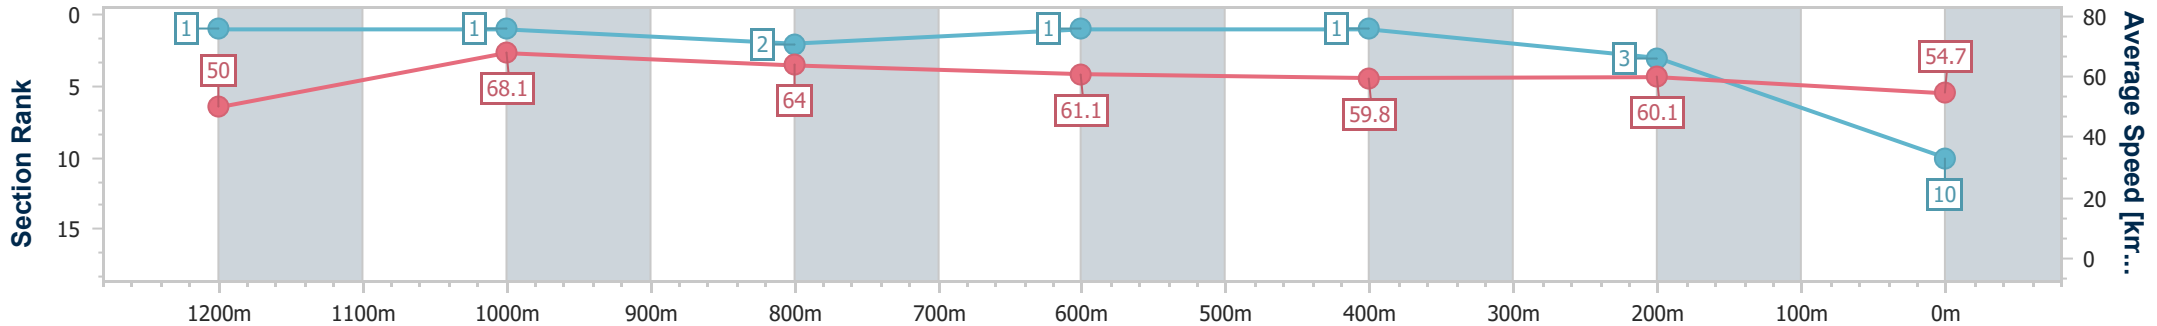

- [] Ranking at each section and finish
- .-.- No data available at this section
- NA No data available

Horse/Jockey Name	Bit Of Grunt
Final Rank	10
Fastest Section Time (Section)	0:10.56 (1200m)
Top Speed [km/h] (Section)	68.3 (1200m)
Race State	Finished

Doomben QLD Professional
Race 1: JONKERS FIRST YEARLINGS 2025 Maiden Plate - 1350m

13 November 2024 - 13:54

BRISBANE RACING CLUB

Track Rating: Soft 5, Weather: Overcast, Rail Position: +8m Entire

Section	Overall	1200m	1000m	800m	600m	400m	200m
Section Times	1:21.65 [10] (0:10.80)	1:10.85 [1] (0:10.56)	1:00.29 [1] (0:11.31)	0:48.98 [2] (0:11.80)	0:37.18 [1] (0:12.05)	0:25.13 [1] (0:11.98)	0:13.15 [3] (0:13.15)
Average Speed [km/h]	50.0	68.1	64.0	61.1	59.8	60.1	54.7
Top Speed [km/h]	67.4	68.3	66.9	62.0	60.4	61.2	58.0
Avg. Dist. to Rail [m]	6.3	2.7	1.5	0.3	0.6	0.7	0.3
Avg. Stride Freq. [Hz]	2.5	2.5	2.4	2.4	2.4	2.4	2.3
Avg. Stride Length [m]	5.6	7.2	7.2	7.2	7.0	6.9	6.6

- [] Ranking at each section and finish
- .-.- No data available at this section
- NA No data available

Horse/Jockey Name	Ripington
Final Rank	11
Fastest Section Time (Section)	0:10.84 (1200m)
Top Speed [km/h] (Section)	68.5 (1200m)
Race State	Finished