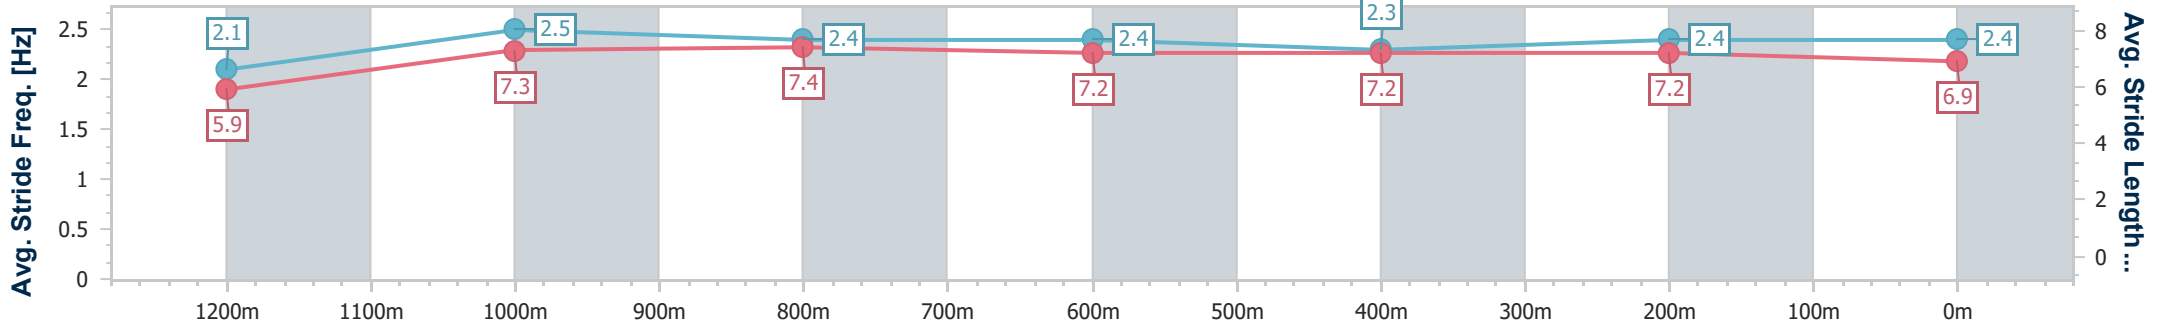

Doomben QLD Professional
Race 1: JONKERS FIRST YEARLINGS 2025 Maiden Plate - 1350m

13 November 2024 - 13:54

Track Rating: Soft 5, Weather: Overcast, Rail Position: +8m Entire

BRISBANE
RACING CLUB

Section	Overall	1200m	1000m	800m	600m	400m	200m
Section Times	1:21.28 [6] (0:11.86)	1:09.42 [13] (0:11.09)	0:58.33 [13] (0:11.19)	0:47.14 [12] (0:11.45)	0:35.69 [11] (0:11.73)	0:23.96 [10] (0:11.69)	0:12.27 [11] (0:12.27)
Average Speed [km/h]	45.7	64.8	64.2	62.1	60.8	61.3	58.6
Top Speed [km/h]	63.0	65.8	65.3	63.3	63.0	63.1	61.6
Avg. Dist. to Rail [m]	7.3	0.6	1.4	1.9	2.3	1.9	4.6
Avg. Stride Freq. [Hz]	2.1	2.5	2.4	2.4	2.3	2.4	2.4
Avg. Stride Length [m]	5.9	7.3	7.4	7.2	7.2	7.2	6.9

- [] Ranking at each section and finish
- .-.- No data available at this section
- NA No data available

Horse/Jockey Name	Ready For The Trip
Final Rank	7
Fastest Section Time (Section)	0:10.93 (Overall)
Top Speed [km/h] (Section)	68.7 (1200m)
Race State	Finished