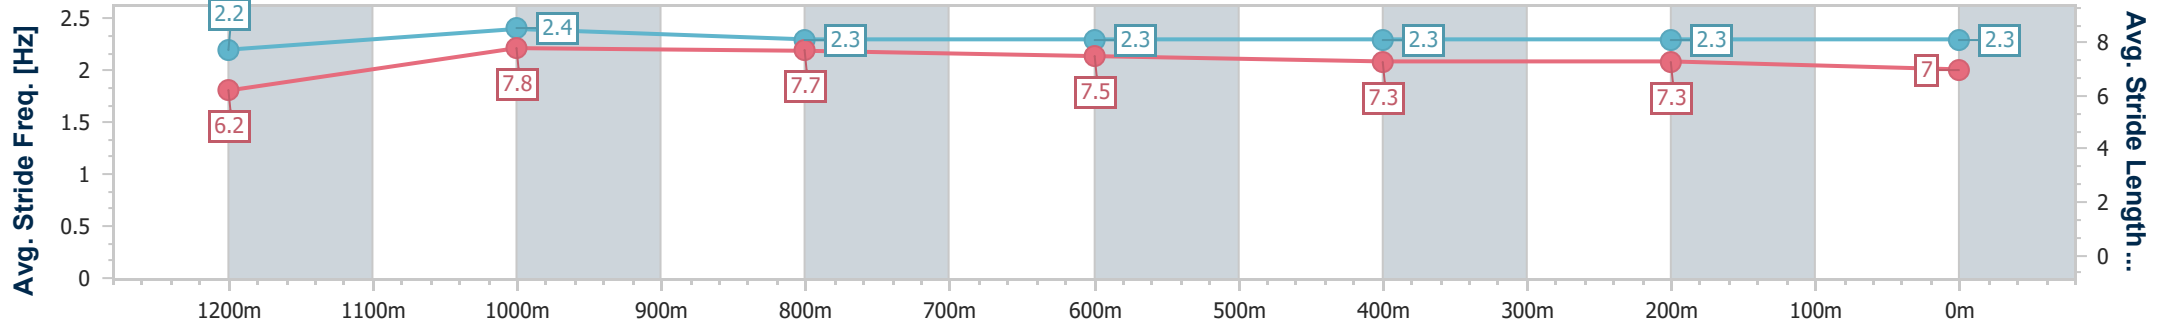

Doomben QLD Professional
Race 1: JONKERS FIRST YEARLINGS 2025 Maiden Plate - 1350m

13 November 2024 - 13:54

BRISBANE RACING CLUB

Track Rating: Soft 5, Weather: Overcast, Rail Position: +8m Entire

Section	Overall	1200m	1000m	800m	600m	400m	200m
Section Times	1:21.15 [5] (0:10.88)	1:10.27 [2] (0:10.57)	0:59.70 [2] (0:11.20)	0:48.50 [1] (0:11.84)	0:36.66 [2] (0:12.09)	0:24.57 [2] (0:11.90)	0:12.67 [1] (0:12.67)
Average Speed [km/h]	49.4	68.2	64.2	60.9	59.6	60.3	56.7
Top Speed [km/h]	66.6	68.7	67.1	62.5	61.0	61.3	59.0
Avg. Dist. to Rail [m]	1.7	0.4	0.2	0.5	0.4	0.6	0.1
Avg. Stride Freq. [Hz]	2.2	2.4	2.3	2.3	2.3	2.3	2.3
Avg. Stride Length [m]	6.2	7.8	7.7	7.5	7.3	7.3	7.0