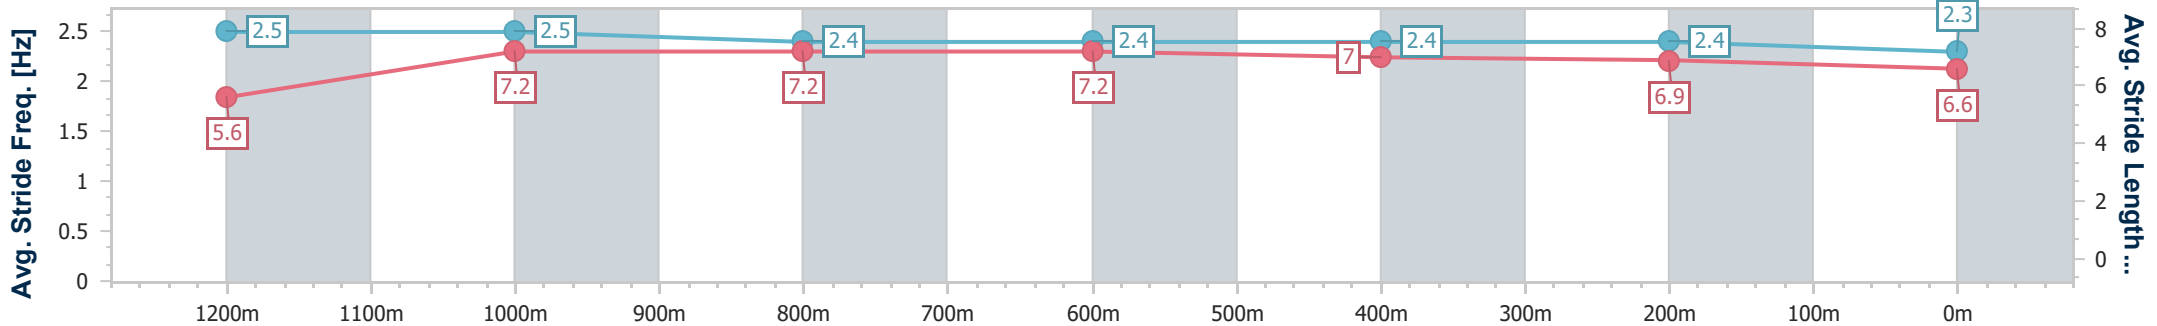

- [] Ranking at each section and finish
- .-.- No data available at this section
- NA No data available

Horse/Jockey Name	Bit Of Grunt
Final Rank	10
Fastest Section Time (Section)	0:10.56 (1200m)
Top Speed [km/h] (Section)	68.3 (1200m)
Race State	Finished

Doomben QLD Professional
Race 1: JONKERS FIRST YEARLINGS 2025 Maiden Plate - 1350m

13 November 2024 - 13:54

BRISBANE RACING CLUB

Track Rating: Soft 5, Weather: Overcast, Rail Position: +8m Entire

Section	Overall	1200m	1000m	800m	600m	400m	200m
Section Times	1:21.65 [10] (0:10.80)	1:10.85 [1] (0:10.56)	1:00.29 [1] (0:11.31)	0:48.98 [2] (0:11.80)	0:37.18 [1] (0:12.05)	0:25.13 [1] (0:11.98)	0:13.15 [3] (0:13.15)
Average Speed [km/h]	50.0	68.1	64.0	61.1	59.8	60.1	54.7
Top Speed [km/h]	67.4	68.3	66.9	62.0	60.4	61.2	58.0
Avg. Dist. to Rail [m]	6.3	2.7	1.5	0.3	0.6	0.7	0.3
Avg. Stride Freq. [Hz]	2.5	2.5	2.4	2.4	2.4	2.4	2.3
Avg. Stride Length [m]	5.6	7.2	7.2	7.2	7.0	6.9	6.6

- [] Ranking at each section and finish
- .-.- No data available at this section
- NA No data available

Horse/Jockey Name	Ripington
Final Rank	11
Fastest Section Time (Section)	0:10.84 (1200m)
Top Speed [km/h] (Section)	68.5 (1200m)
Race State	Finished