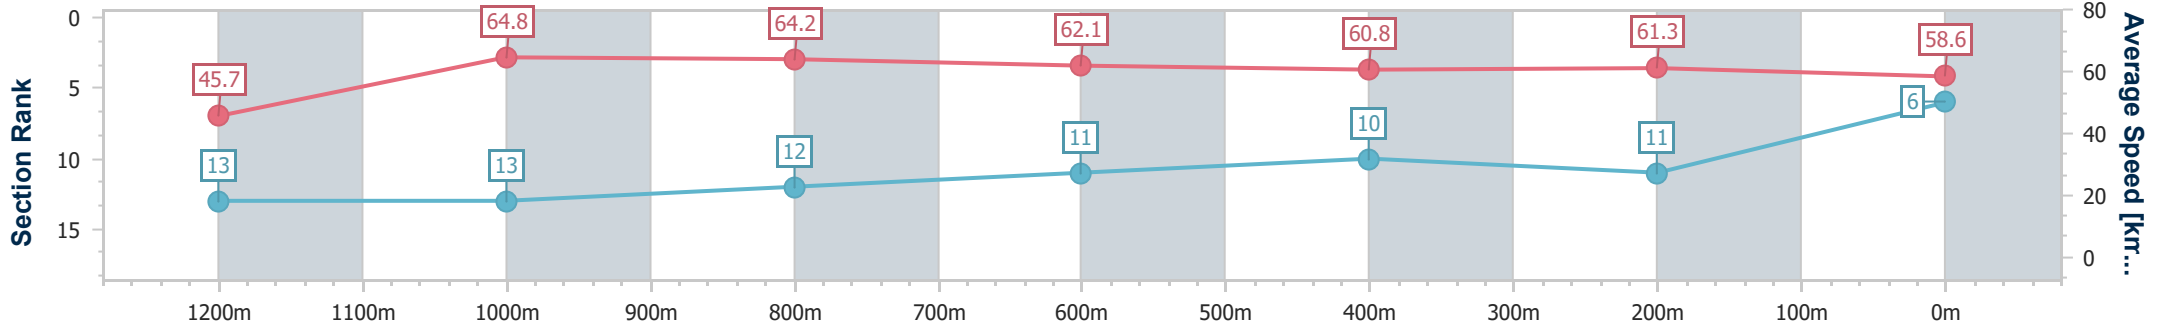

Doomben QLD Professional
Race 1: JONKERS FIRST YEARLINGS 2025 Maiden Plate - 1350m

13 November 2024 - 13:54

Track Rating: Soft 5, Weather: Overcast, Rail Position: +8m Entire

BRISBANE
RACING CLUB

Section	Overall	1200m	1000m	800m	600m	400m	200m
Section Times	1:21.28 [6] (0:11.86)	1:09.42 [13] (0:11.09)	0:58.33 [13] (0:11.19)	0:47.14 [12] (0:11.45)	0:35.69 [11] (0:11.73)	0:23.96 [10] (0:11.69)	0:12.27 [11] (0:12.27)
Average Speed [km/h]	45.7	64.8	64.2	62.1	60.8	61.3	58.6
Top Speed [km/h]	63.0	65.8	65.3	63.3	63.0	63.1	61.6
Avg. Dist. to Rail [m]	7.3	0.6	1.4	1.9	2.3	1.9	4.6
Avg. Stride Freq. [Hz]	2.1	2.5	2.4	2.4	2.3	2.4	2.4
Avg. Stride Length [m]	5.9	7.3	7.4	7.2	7.2	7.2	6.9