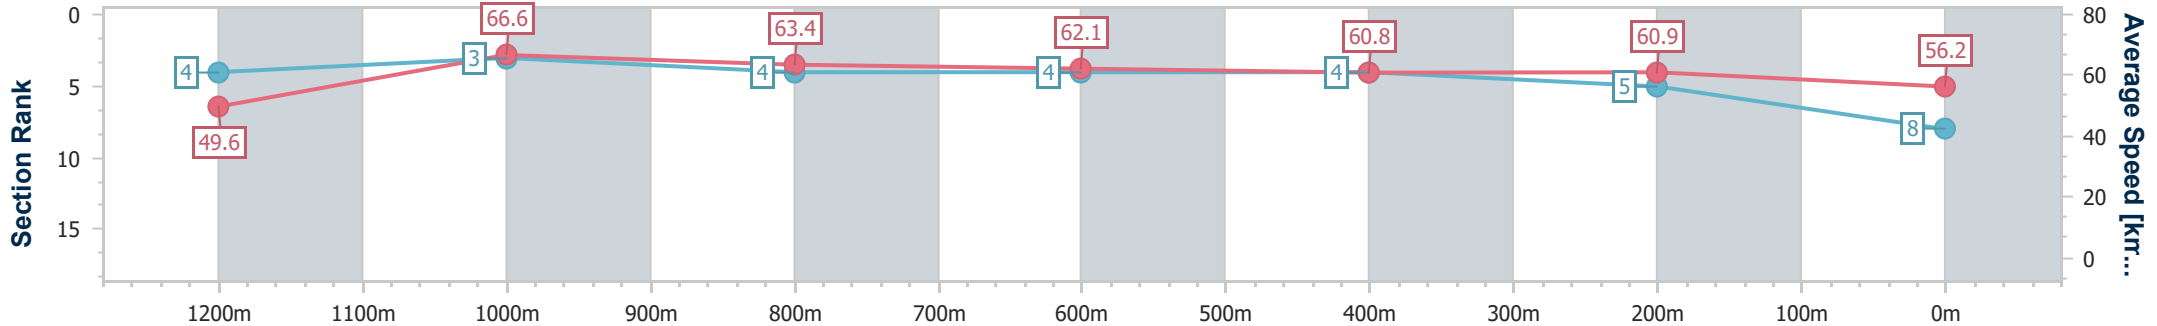

Doomben QLD Professional
Race 1: JONKERS FIRST YEARLINGS 2025 Maiden Plate - 1350m

13 November 2024 - 13:54

Track Rating: Soft 5, Weather: Overcast, Rail Position: +8m Entire

BRISBANE
RACING CLUB

Section	Overall	1200m	1000m	800m	600m	400m	200m
Section Times	1:21.50 [8] (0:10.94)	1:10.56 [4] (0:10.83)	0:59.73 [3] (0:11.38)	0:48.35 [4] (0:11.71)	0:36.64 [4] (0:12.00)	0:24.64 [4] (0:11.87)	0:12.77 [5] (0:12.77)
Average Speed [km/h]	49.6	66.6	63.4	62.1	60.8	60.9	56.2
Top Speed [km/h]	67.1	68.2	65.8	63.5	62.2	62.4	58.8
Avg. Dist. to Rail [m]	4.1	1.1	1.8	2.3	2.4	0.6	1.0
Avg. Stride Freq. [Hz]	2.3	2.4	2.3	2.3	2.3	2.3	2.2
Avg. Stride Length [m]	5.9	7.5	7.5	7.5	7.3	7.3	7.0