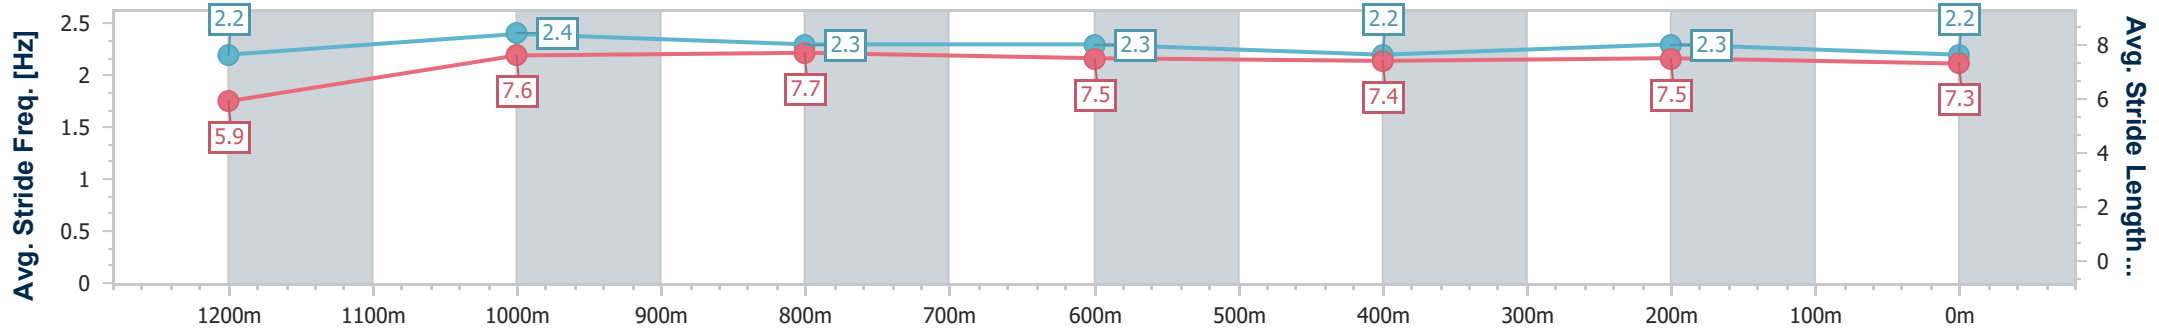

Doomben QLD Professional
Race 1: JONKERS FIRST YEARLINGS 2025 Maiden Plate - 1350m

13 November 2024 - 13:54

Track Rating: Soft 5, Weather: Overcast, Rail Position: +8m Entire

BRISBANE RACING CLUB

Section	Overall	1200m	1000m	800m	600m	400m	200m
Section Times	1:22.03 [12] (0:11.54)	1:10.49 [11] (0:11.14)	0:59.35 [12] (0:11.47)	0:47.88 [13] (0:11.72)	0:36.16 [13] (0:11.93)	0:24.23 [13] (0:11.82)	0:12.41 [12] (0:12.41)
Average Speed [km/h]	46.9	64.6	62.9	61.6	60.0	60.7	58.1
Top Speed [km/h]	63.3	67.0	64.3	62.6	61.7	61.9	60.2
Avg. Dist. to Rail [m]	7.0	2.3	0.9	0.7	1.2	1.4	4.1
Avg. Stride Freq. [Hz]	2.2	2.4	2.3	2.3	2.2	2.3	2.2
Avg. Stride Length [m]	5.9	7.6	7.7	7.5	7.4	7.5	7.3

- [] Ranking at each section and finish
- .-.- No data available at this section
- NA No data available

Horse/Jockey Name	Rosebery Terrace
Final Rank	13
Fastest Section Time (Section)	0:11.01 (1200m)
Top Speed [km/h] (Section)	66.7 (1200m)
Race State	Finished