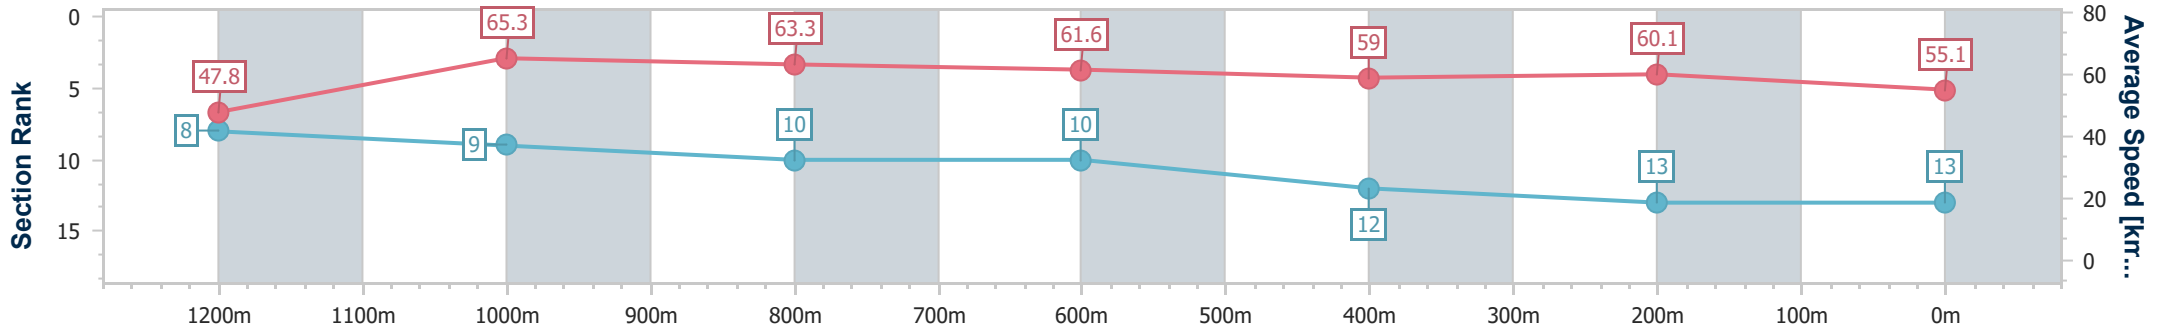

- [] Ranking at each section and finish
- .-.- No data available at this section
- NA No data available

Horse/Jockey Name	Rosebery Terrace
Final Rank	13
Fastest Section Time (Section)	0:11.01 (1200m)
Top Speed [km/h] (Section)	66.7 (1200m)
Race State	Finished

Doomben QLD Professional
Race 1: JONKERS FIRST YEARLINGS 2025 Maiden Plate - 1350m

13 November 2024 - 13:54

BRISBANE RACING CLUB

Track Rating: Soft 5, Weather: Overcast, Rail Position: +8m Entire

Section	Overall	1200m	1000m	800m	600m	400m	200m
Section Times	1:22.80 [13] (0:11.29)	1:11.51 [8] (0:11.01)	1:00.50 [9] (0:11.46)	0:49.04 [10] (0:11.73)	0:37.31 [10] (0:12.29)	0:25.02 [12] (0:11.97)	0:13.05 [13] (0:13.05)
Average Speed [km/h]	47.8	65.3	63.3	61.6	59.0	60.1	55.1
Top Speed [km/h]	64.5	66.7	64.2	64.1	60.2	61.7	60.3
Avg. Dist. to Rail [m]	12.5	4.9	1.8	0.7	1.2	1.8	4.3
Avg. Stride Freq. [Hz]	2.4	2.4	2.4	2.4	2.3	2.3	2.3
Avg. Stride Length [m]	5.5	7.4	7.3	7.2	7.0	7.2	6.7

- [] Ranking at each section and finish
- .-.- No data available at this section
- NA No data available