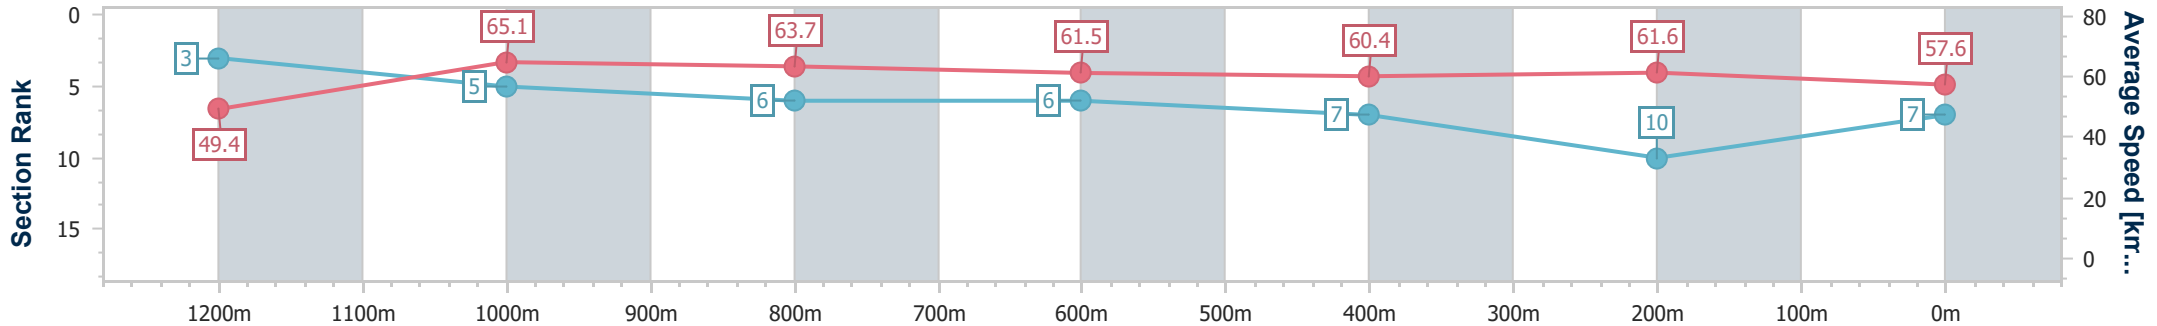

Doomben QLD Professional
Race 1: JONKERS FIRST YEARLINGS 2025 Maiden Plate - 1350m

13 November 2024 - 13:54

Track Rating: Soft 5, Weather: Overcast, Rail Position: +8m Entire

BRISBANE RACING CLUB

Section	Overall	1200m	1000m	800m	600m	400m	200m
Section Times	1:21.47 [7] (0:10.93)	1:10.54 [3] (0:11.06)	0:59.48 [5] (0:11.32)	0:48.16 [6] (0:11.86)	0:36.30 [6] (0:12.05)	0:24.25 [7] (0:11.71)	0:12.54 [10] (0:12.54)
Average Speed [km/h]	49.4	65.1	63.7	61.5	60.4	61.6	57.6
Top Speed [km/h]	67.6	68.7	66.3	62.6	62.5	62.7	59.5
Avg. Dist. to Rail [m]	7.5	2.7	0.9	2.6	1.9	1.9	2.9
Avg. Stride Freq. [Hz]	2.3	2.4	2.3	2.2	2.2	2.2	2.2
Avg. Stride Length [m]	6.0	7.7	7.7	7.6	7.6	7.7	7.4