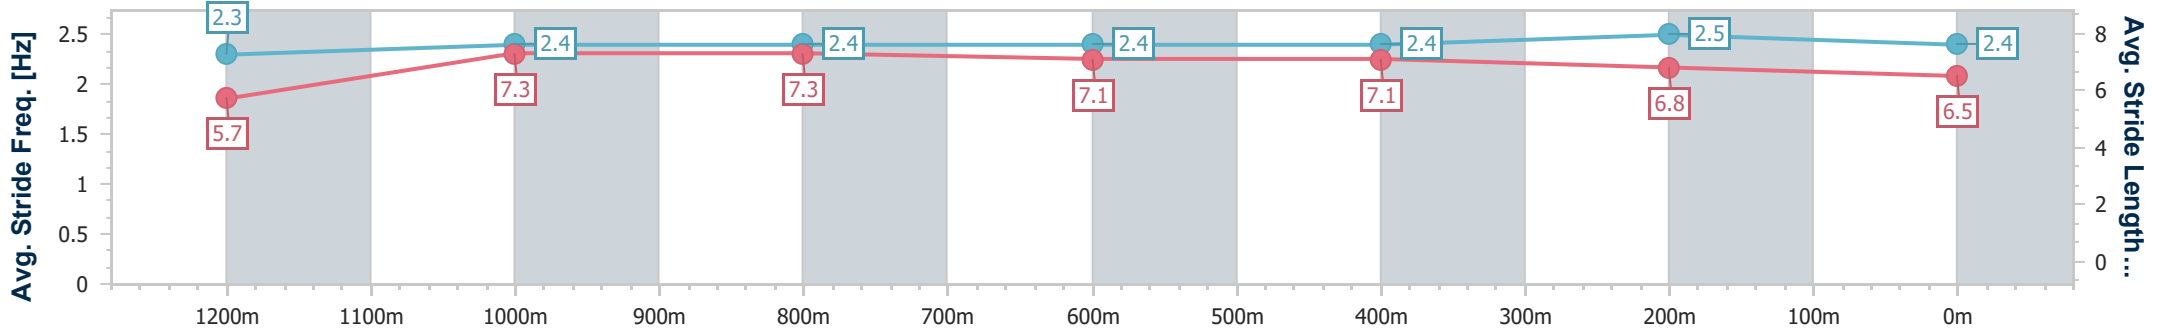

- [ ] Ranking at each section and finish
- .-.- No data available at this section
- NA No data available

Horse/Jockey Name	Zephyrz Zoom
Final Rank	10
Fastest Section Time (Section)	0:11.16 (1200m)
Top Speed [km/h] (Section)	65.7 (1200m)
Race State	Finished

Doomben QLD Professional

Race 6: LADBROKES RACING CLUB Class 1 Handicap - 1350m

13 November 2024 - 16:49

BRISBANE RACING CLUB

Track Rating: Soft 5, Weather: Overcast, Rail Position: +8m Entire

Section	Overall	1200m	1000m	800m	600m	400m	200m
Section Times	1:22.55 [10] (0:11.19)	1:11.36 [11] (0:11.16)	1:00.20 [13] (0:11.48)	0:48.72 [13] (0:11.85)	0:36.87 [12] (0:12.14)	0:24.73 [13] (0:11.96)	0:12.77 [13] (0:12.77)
Average Speed [km/h]	48.1	64.8	63.0	60.9	60.0	60.8	56.5
Top Speed [km/h]	64.9	65.7	65.3	62.3	61.0	62.6	60.3
Avg. Dist. to Rail [m]	3.6	1.7	1.6	0.8	2.1	6.9	11.0
Avg. Stride Freq. [Hz]	2.3	2.4	2.4	2.4	2.4	2.5	2.4
Avg. Stride Length [m]	5.7	7.3	7.3	7.1	7.1	6.8	6.5