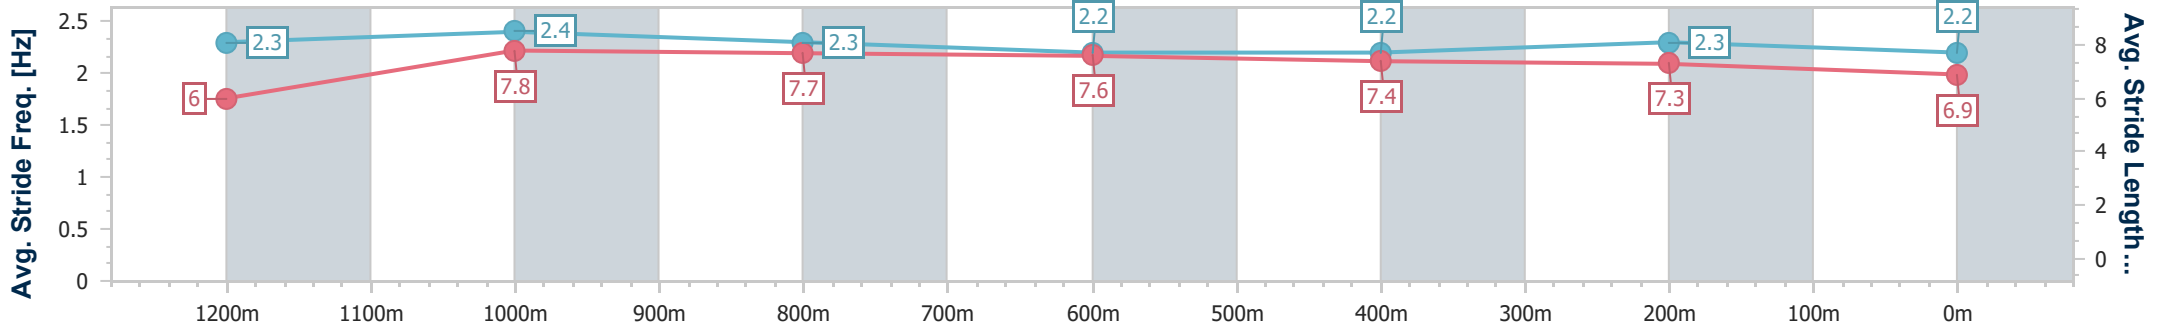

Doomben QLD Professional

Race 6: LADBROKES RACING CLUB Class 1 Handicap - 1350m

13 November 2024 - 16:49

BRISBANE RACING CLUB

Track Rating: Soft 5, Weather: Overcast, Rail Position: +8m Entire

Section	Overall	1200m	1000m	800m	600m	400m	200m
Section Times	1:22.29 [7] (0:10.75)	1:11.54 [3] (0:10.83)	1:00.71 [5] (0:11.44)	0:49.27 [5] (0:12.04)	0:37.23 [5] (0:12.16)	0:25.07 [6] (0:12.00)	0:13.07 [6] (0:13.07)
Average Speed [km/h]	50.5	66.3	63.2	60.1	59.5	60.1	55.1
Top Speed [km/h]	65.7	67.8	65.5	61.2	60.4	61.2	58.3
Avg. Dist. to Rail [m]	5.7	0.9	0.9	0.8	1.2	2.5	5.9
Avg. Stride Freq. [Hz]	2.3	2.4	2.3	2.2	2.2	2.3	2.2
Avg. Stride Length [m]	6.0	7.8	7.7	7.6	7.4	7.3	6.9