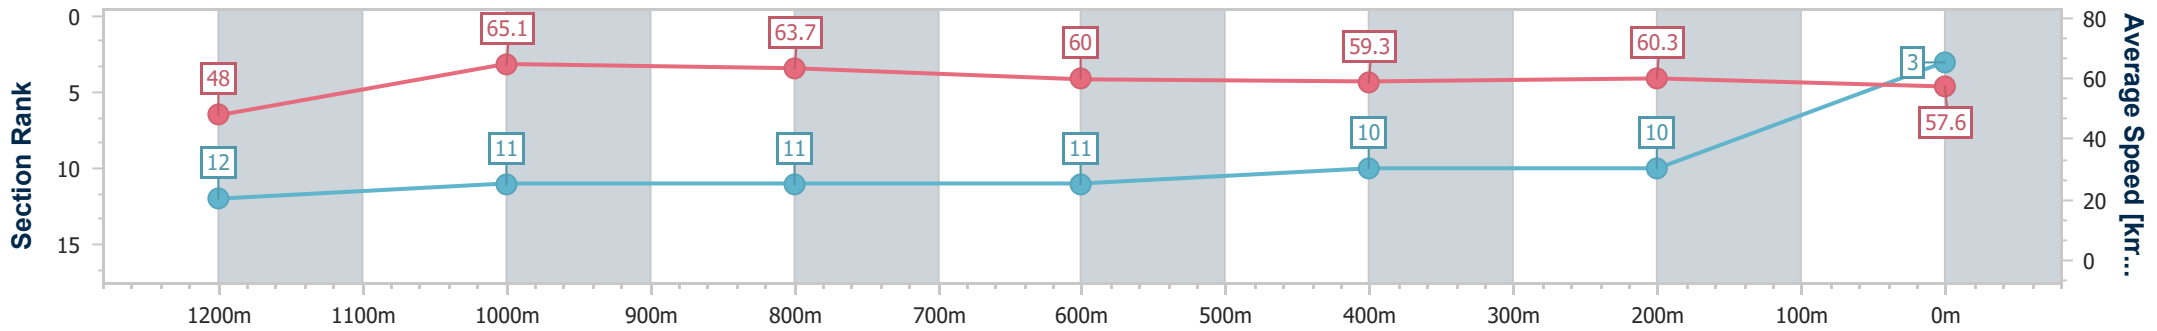

Doomben QLD Professional

Race 6: LADBROKES RACING CLUB Class 1 Handicap - 1350m

13 November 2024 - 16:49

BRISBANE RACING CLUB

Track Rating: Soft 5, Weather: Overcast, Rail Position: +8m Entire

Section	Overall	1200m	1000m	800m	600m	400m	200m
Section Times	1:21.93 [3] (0:11.23)	1:10.70 [12] (0:11.04)	0:59.66 [11] (0:11.36)	0:48.30 [11] (0:11.93)	0:36.37 [11] (0:12.02)	0:24.35 [10] (0:11.86)	0:12.49 [10] (0:12.49)
Average Speed [km/h]	48.0	65.1	63.7	60.0	59.3	60.3	57.6
Top Speed [km/h]	64.5	68.2	67.4	61.8	60.4	61.7	60.9
Avg. Dist. to Rail [m]	0.6	0.7	0.5	0.8	1.8	1.7	0.3
Avg. Stride Freq. [Hz]	2.2	2.4	2.4	2.3	2.3	2.3	2.3
Avg. Stride Length [m]	6.0	7.2	7.4	7.2	7.2	7.2	6.9

- [ ] Ranking at each section and finish
- .-.- No data available at this section
- NA No data available

Horse/Jockey Name	To Wish
Final Rank	4
Fastest Section Time (Section)	0:10.65 (Overall)
Top Speed [km/h] (Section)	69.0 (1200m)
Race State	Finished