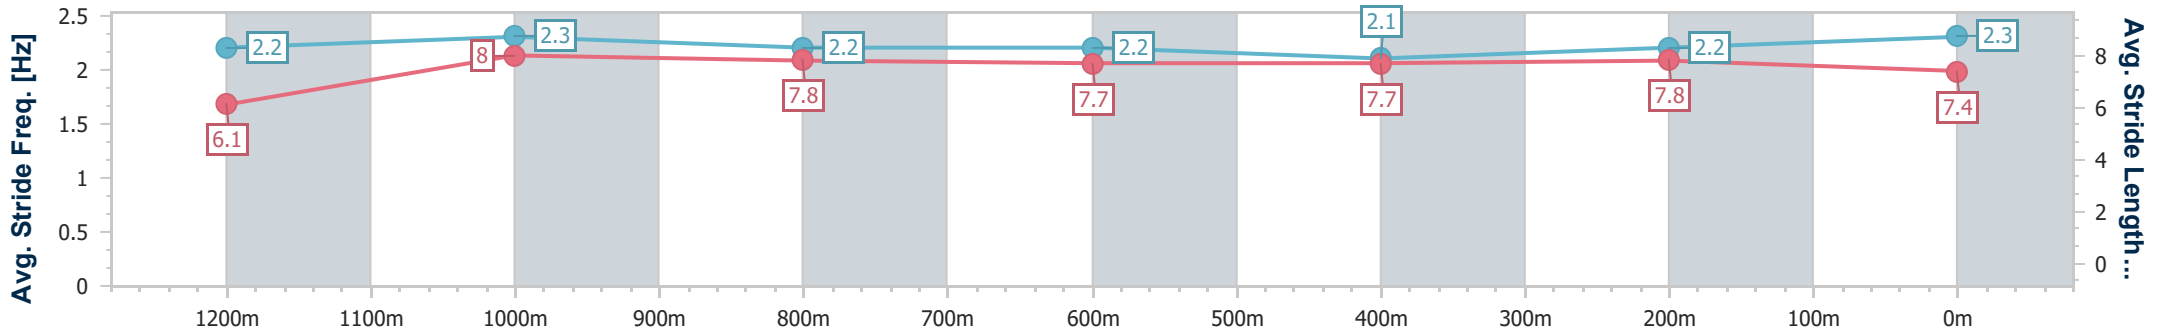

Doomben QLD Professional

Race 6: LADBROKES RACING CLUB Class 1 Handicap - 1350m

13 November 2024 - 16:49

BRISBANE RACING CLUB

Track Rating: Soft 5, Weather: Overcast, Rail Position: +8m Entire

Section	Overall	1200m	1000m	800m	600m	400m	200m
Section Times	1:21.41 [1] (0:11.11)	1:10.30 [10] (0:10.90)	0:59.40 [9] (0:11.55)	0:47.85 [9] (0:11.96)	0:35.89 [10] (0:12.11)	0:23.78 [11] (0:11.67)	0:12.11 [7] (0:12.11)
Average Speed [km/h]	48.8	65.7	62.6	60.5	59.4	61.7	59.5
Top Speed [km/h]	65.7	67.9	64.6	61.4	60.3	64.4	63.0
Avg. Dist. to Rail [m]	6.0	2.0	1.1	0.4	0.3	2.2	7.6
Avg. Stride Freq. [Hz]	2.2	2.3	2.2	2.2	2.1	2.2	2.3
Avg. Stride Length [m]	6.1	8.0	7.8	7.7	7.7	7.8	7.4