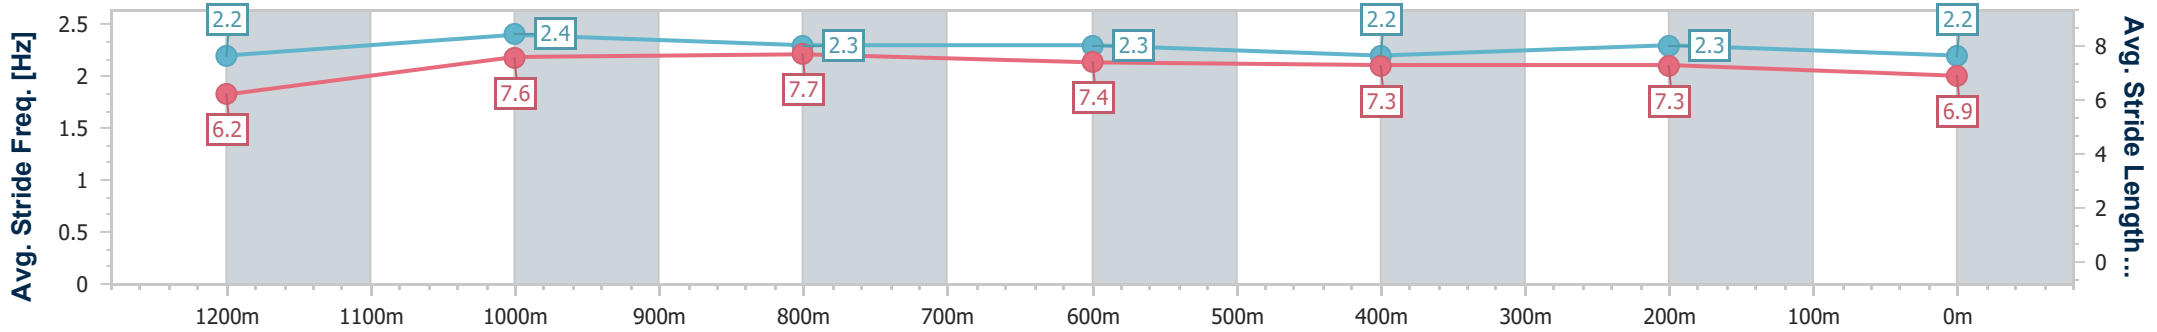

Doomben QLD Professional

Race 6: LADBROKES RACING CLUB Class 1 Handicap - 1350m

13 November 2024 - 16:49

BRISBANE RACING CLUB

Track Rating: Soft 5, Weather: Overcast, Rail Position: +8m Entire

Section	Overall	1200m	1000m	800m	600m	400m	200m
Section Times	1:22.43 [8] (0:10.86)	1:11.57 [6] (0:10.89)	1:00.68 [6] (0:11.42)	0:49.26 [6] (0:11.98)	0:37.28 [6] (0:12.07)	0:25.21 [5] (0:11.97)	0:13.24 [5] (0:13.24)
Average Speed [km/h]	49.9	66.1	63.0	60.1	59.3	59.9	54.3
Top Speed [km/h]	65.9	66.8	64.8	61.8	60.5	60.8	57.7
Avg. Dist. to Rail [m]	2.6	0.3	0.6	0.3	1.2	1.0	1.9
Avg. Stride Freq. [Hz]	2.2	2.4	2.3	2.3	2.2	2.3	2.2
Avg. Stride Length [m]	6.2	7.6	7.7	7.4	7.3	7.3	6.9

- [ ] Ranking at each section and finish
- .-.- No data available at this section
- NA No data available

Horse/Jockey Name	Starlight Nation
Final Rank	9
Fastest Section Time (Section)	0:10.90 (Overall)
Top Speed [km/h] (Section)	68.2 (1200m)
Race State	Finished