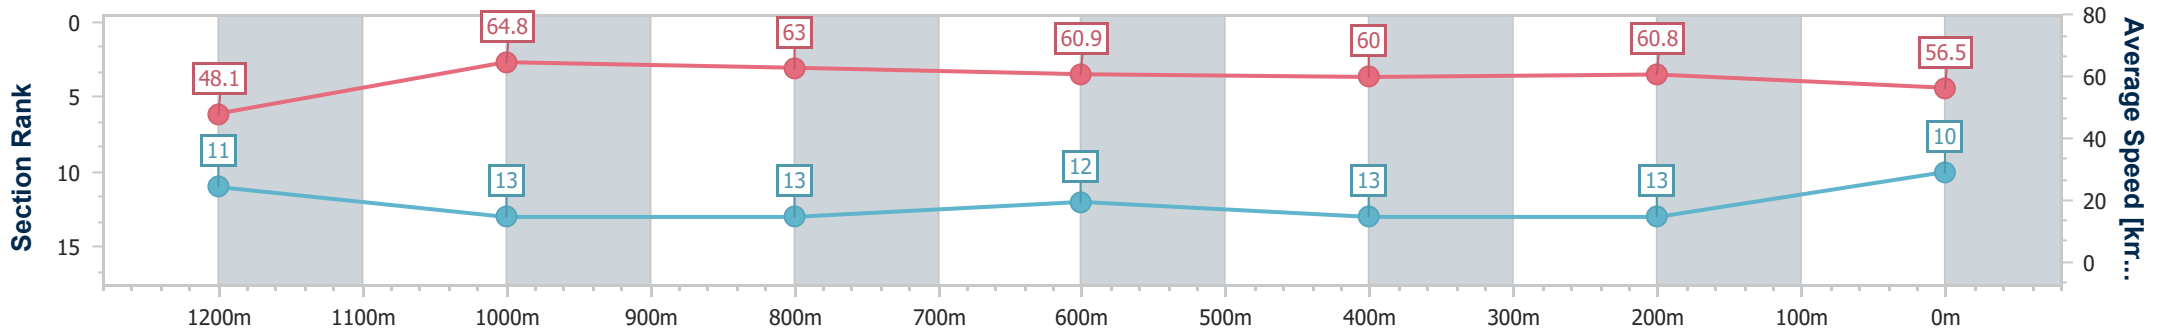

- [ ] Ranking at each section and finish
- .-.- No data available at this section
- NA No data available

Horse/Jockey Name	Zephyrz Zoom
Final Rank	10
Fastest Section Time (Section)	0:11.16 (1200m)
Top Speed [km/h] (Section)	65.7 (1200m)
Race State	Finished

Doomben QLD Professional

Race 6: LADBROKES RACING CLUB Class 1 Handicap - 1350m

13 November 2024 - 16:49

BRISBANE RACING CLUB

Track Rating: Soft 5, Weather: Overcast, Rail Position: +8m Entire

Section	Overall	1200m	1000m	800m	600m	400m	200m
Section Times	1:22.55 [10] (0:11.19)	1:11.36 [11] (0:11.16)	1:00.20 [13] (0:11.48)	0:48.72 [13] (0:11.85)	0:36.87 [12] (0:12.14)	0:24.73 [13] (0:11.96)	0:12.77 [13] (0:12.77)
Average Speed [km/h]	48.1	64.8	63.0	60.9	60.0	60.8	56.5
Top Speed [km/h]	64.9	65.7	65.3	62.3	61.0	62.6	60.3
Avg. Dist. to Rail [m]	3.6	1.7	1.6	0.8	2.1	6.9	11.0
Avg. Stride Freq. [Hz]	2.3	2.4	2.4	2.4	2.4	2.5	2.4
Avg. Stride Length [m]	5.7	7.3	7.3	7.1	7.1	6.8	6.5