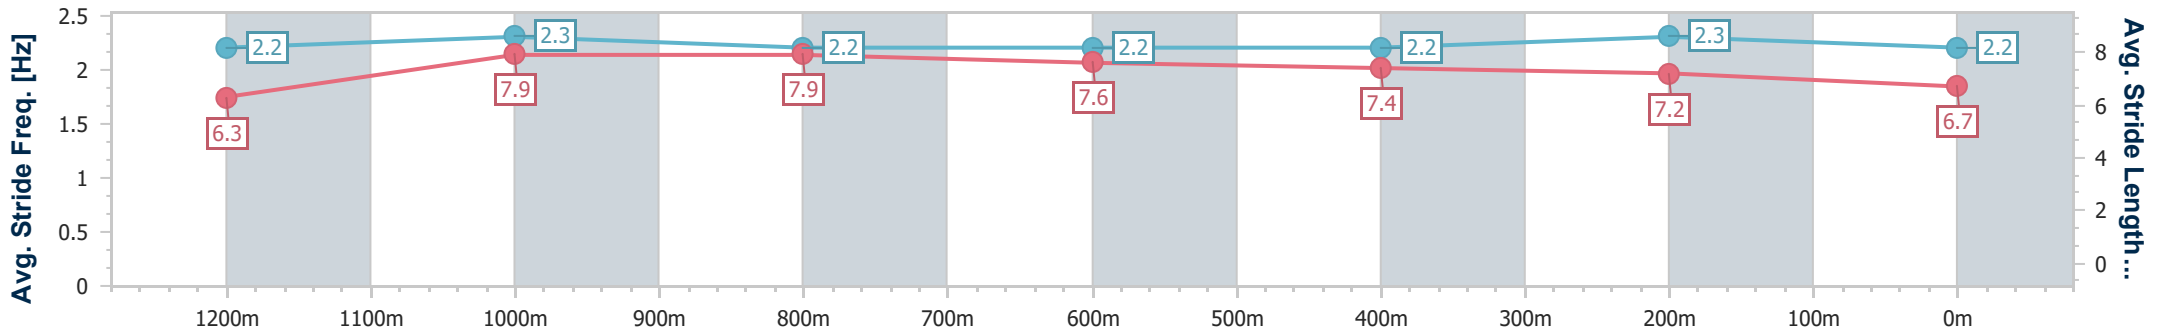

- [ ] Ranking at each section and finish
- .-.- No data available at this section
- NA No data available

Horse/Jockey Name	Scribble
Final Rank	12
Fastest Section Time (Section)	0:10.63 (Overall)
Top Speed [km/h] (Section)	66.8 (1200m)
Race State	Finished

Doomben QLD Professional

Race 6: LADBROKES RACING CLUB Class 1 Handicap - 1350m

13 November 2024 - 16:49

BRISBANE RACING CLUB

Track Rating: Soft 5, Weather: Overcast, Rail Position: +8m Entire

Section	Overall	1200m	1000m	800m	600m	400m	200m
Section Times	1:22.79 [12] (0:10.63)	1:12.16 [1] (0:10.94)	1:01.22 [4] (0:11.40)	0:49.82 [4] (0:12.08)	0:37.74 [4] (0:11.99)	0:25.75 [3] (0:12.02)	0:13.73 [4] (0:13.73)
Average Speed [km/h]	50.8	65.7	63.0	59.3	59.1	59.7	52.3
Top Speed [km/h]	66.3	66.8	65.8	60.5	60.1	61.0	57.8
Avg. Dist. to Rail [m]	6.9	0.5	0.3	1.5	2.5	1.8	3.3
Avg. Stride Freq. [Hz]	2.2	2.3	2.2	2.2	2.2	2.3	2.2
Avg. Stride Length [m]	6.3	7.9	7.9	7.6	7.4	7.2	6.7