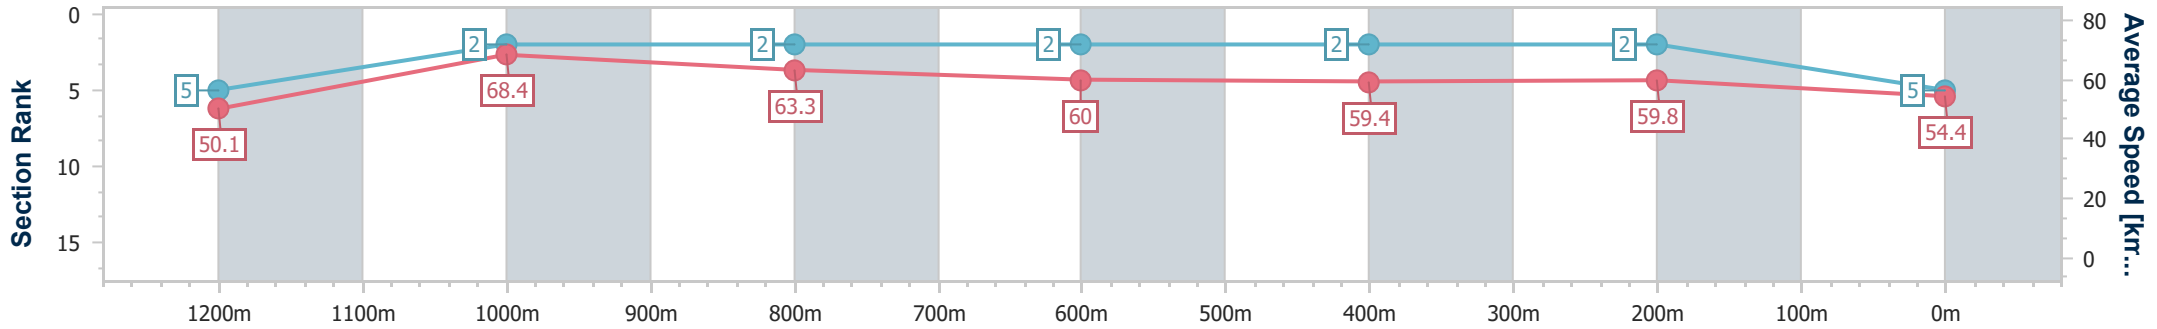

Doomben QLD Professional

Race 6: LADBROKES RACING CLUB Class 1 Handicap - 1350m

13 November 2024 - 16:49

BRISBANE RACING CLUB

Track Rating: Soft 5, Weather: Overcast, Rail Position: +8m Entire

Section	Overall	1200m	1000m	800m	600m	400m	200m
Section Times	1:22.10 [5] (0:10.83)	1:11.27 [5] (0:10.55)	1:00.72 [2] (0:11.39)	0:49.33 [2] (0:11.98)	0:37.35 [2] (0:12.08)	0:25.27 [2] (0:12.06)	0:13.21 [2] (0:13.21)
Average Speed [km/h]	50.1	68.4	63.3	60.0	59.4	59.8	54.4
Top Speed [km/h]	68.2	69.2	67.4	62.1	60.1	60.6	58.9
Avg. Dist. to Rail [m]	12.7	3.4	0.5	0.2	0.6	2.4	5.5
Avg. Stride Freq. [Hz]	2.3	2.5	2.4	2.3	2.3	2.3	2.2
Avg. Stride Length [m]	6.0	7.7	7.5	7.3	7.3	7.2	6.8