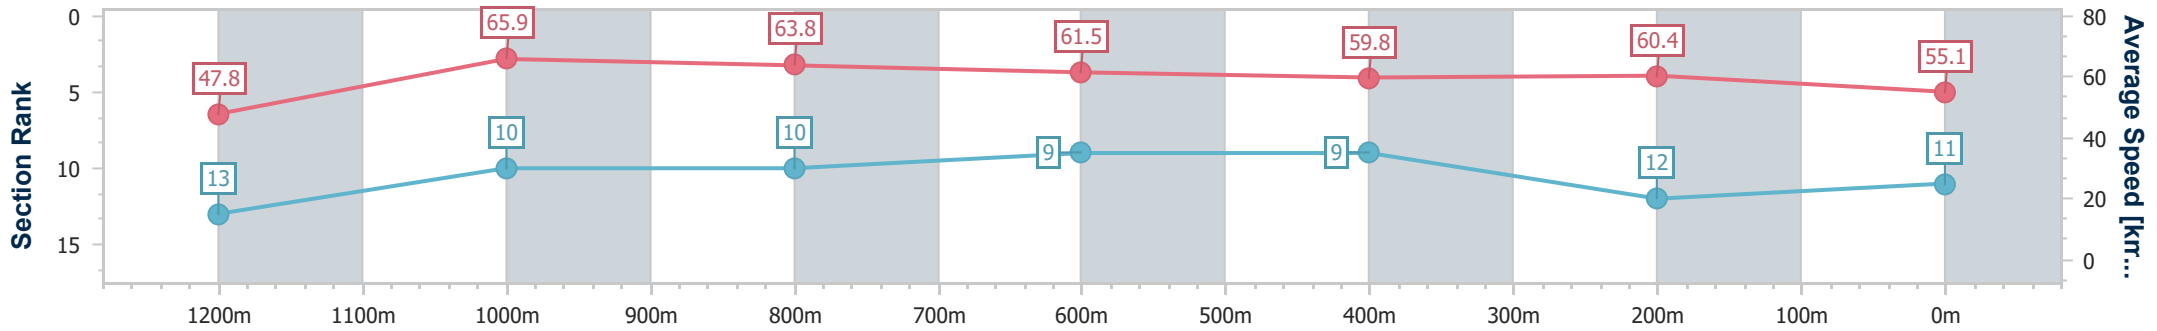

Doomben QLD Professional

Race 6: LADBROKES RACING CLUB Class 1 Handicap - 1350m

13 November 2024 - 16:49

BRISBANE RACING CLUB

Track Rating: Soft 5, Weather: Overcast, Rail Position: +8m Entire

Section	Overall	1200m	1000m	800m	600m	400m	200m
Section Times	1:22.64 [11] (0:11.29)	1:11.35 [13] (0:10.96)	1:00.39 [10] (0:11.34)	0:49.05 [10] (0:11.86)	0:37.19 [9] (0:12.12)	0:25.07 [9] (0:11.98)	0:13.09 [12] (0:13.09)
Average Speed [km/h]	47.8	65.9	63.8	61.5	59.8	60.4	55.1
Top Speed [km/h]	64.6	68.0	68.0	63.0	60.9	62.2	58.3
Avg. Dist. to Rail [m]	9.4	3.3	3.0	2.0	2.0	4.5	9.5
Avg. Stride Freq. [Hz]	2.2	2.4	2.4	2.3	2.3	2.3	2.3
Avg. Stride Length [m]	5.8	7.4	7.4	7.3	7.3	7.2	6.8

- [ ] Ranking at each section and finish
- .-.- No data available at this section
- NA No data available

Horse/Jockey Name	Scribble
Final Rank	12
Fastest Section Time (Section)	0:10.63 (Overall)
Top Speed [km/h] (Section)	66.8 (1200m)
Race State	Finished