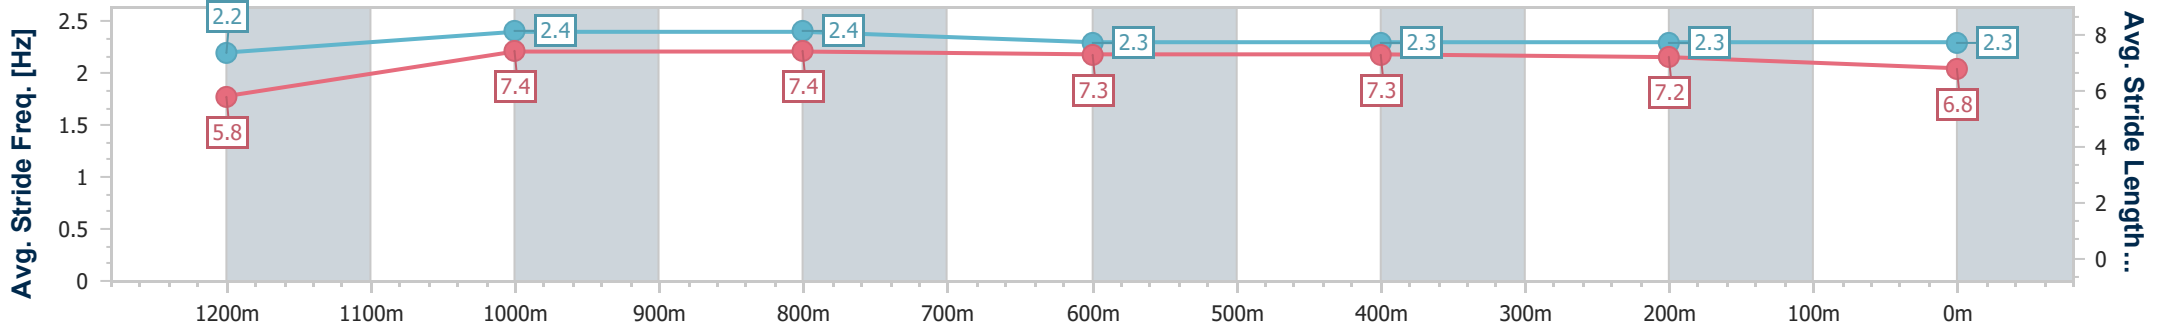

Doomben QLD Professional

Race 6: LADBROKES RACING CLUB Class 1 Handicap - 1350m

13 November 2024 - 16:49

BRISBANE RACING CLUB

Track Rating: Soft 5, Weather: Overcast, Rail Position: +8m Entire

Section	Overall	1200m	1000m	800m	600m	400m	200m
Section Times	1:22.64 [11] (0:11.29)	1:11.35 [13] (0:10.96)	1:00.39 [10] (0:11.34)	0:49.05 [10] (0:11.86)	0:37.19 [9] (0:12.12)	0:25.07 [9] (0:11.98)	0:13.09 [12] (0:13.09)
Average Speed [km/h]	47.8	65.9	63.8	61.5	59.8	60.4	55.1
Top Speed [km/h]	64.6	68.0	68.0	63.0	60.9	62.2	58.3
Avg. Dist. to Rail [m]	9.4	3.3	3.0	2.0	2.0	4.5	9.5
Avg. Stride Freq. [Hz]	2.2	2.4	2.4	2.3	2.3	2.3	2.3
Avg. Stride Length [m]	5.8	7.4	7.4	7.3	7.3	7.2	6.8

- [ ] Ranking at each section and finish
- .-.- No data available at this section
- NA No data available

Horse/Jockey Name	Scribble
Final Rank	12
Fastest Section Time (Section)	0:10.63 (Overall)
Top Speed [km/h] (Section)	66.8 (1200m)
Race State	Finished