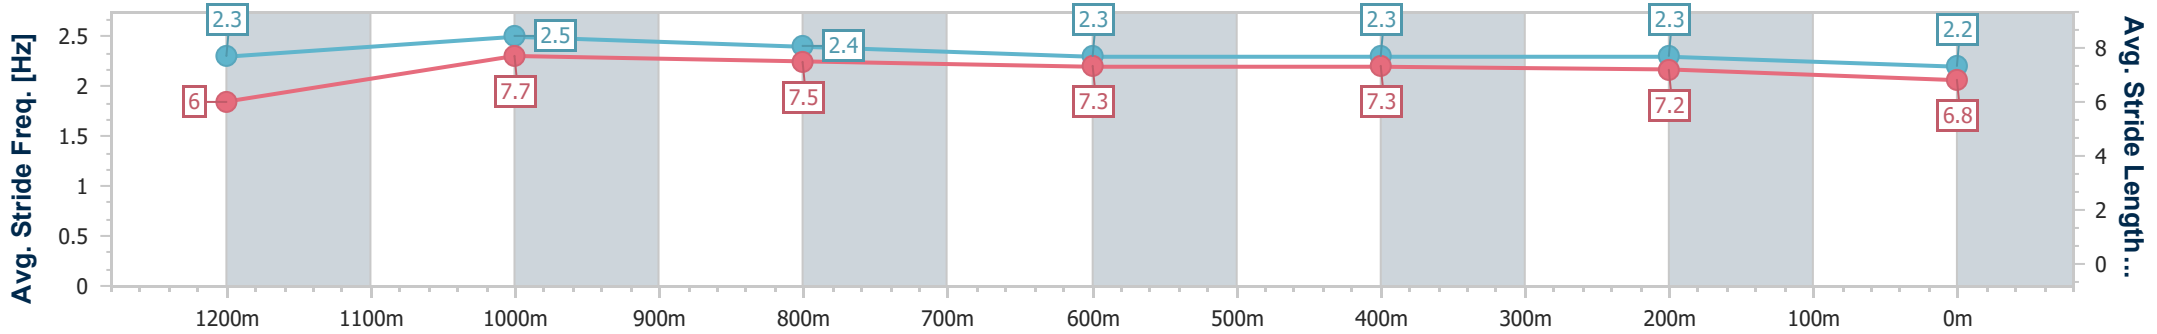

Doomben QLD Professional

Race 6: LADBROKES RACING CLUB Class 1 Handicap - 1350m

13 November 2024 - 16:49

BRISBANE RACING CLUB

Track Rating: Soft 5, Weather: Overcast, Rail Position: +8m Entire

Section	Overall	1200m	1000m	800m	600m	400m	200m
Section Times	1:22.10 [5] (0:10.83)	1:11.27 [5] (0:10.55)	1:00.72 [2] (0:11.39)	0:49.33 [2] (0:11.98)	0:37.35 [2] (0:12.08)	0:25.27 [2] (0:12.06)	0:13.21 [2] (0:13.21)
Average Speed [km/h]	50.1	68.4	63.3	60.0	59.4	59.8	54.4
Top Speed [km/h]	68.2	69.2	67.4	62.1	60.1	60.6	58.9
Avg. Dist. to Rail [m]	12.7	3.4	0.5	0.2	0.6	2.4	5.5
Avg. Stride Freq. [Hz]	2.3	2.5	2.4	2.3	2.3	2.3	2.2
Avg. Stride Length [m]	6.0	7.7	7.5	7.3	7.3	7.2	6.8