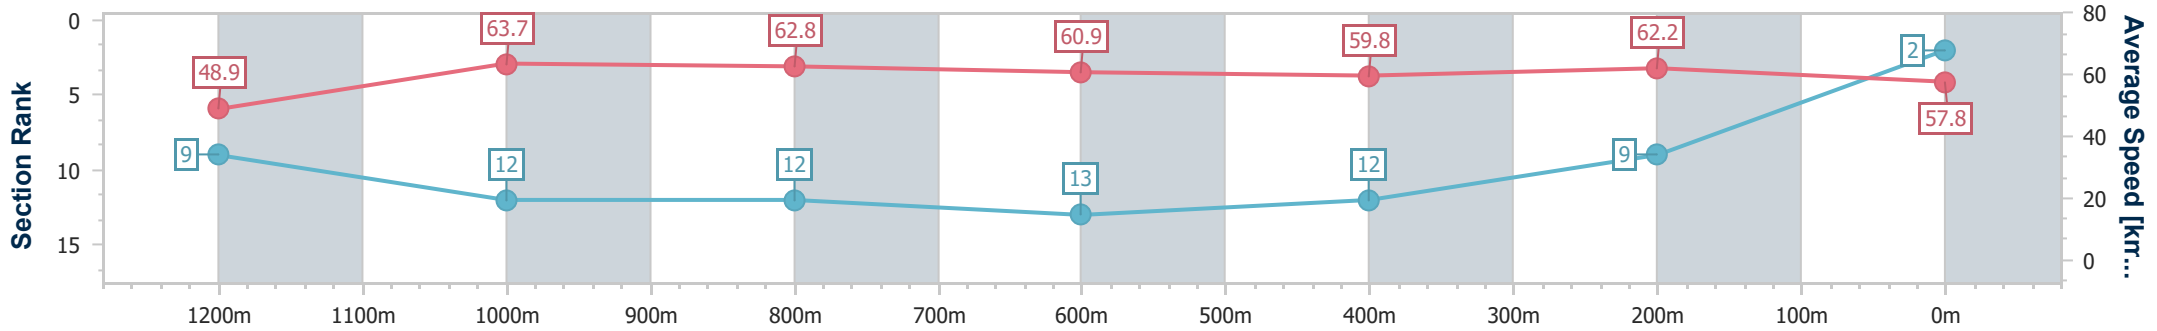

Doomben QLD Professional

Race 6: LADBROKES RACING CLUB Class 1 Handicap - 1350m

13 November 2024 - 16:49

BRISBANE RACING CLUB

Track Rating: Soft 5, Weather: Overcast, Rail Position: +8m Entire

Section	Overall	1200m	1000m	800m	600m	400m	200m
Section Times	1:21.91 [2] (0:11.01)	1:10.90 [9] (0:11.32)	0:59.58 [12] (0:11.48)	0:48.10 [12] (0:11.89)	0:36.21 [13] (0:12.06)	0:24.15 [12] (0:11.68)	0:12.47 [9] (0:12.47)
Average Speed [km/h]	48.9	63.7	62.8	60.9	59.8	62.2	57.8
Top Speed [km/h]	65.7	65.6	65.0	61.5	62.0	63.6	60.8
Avg. Dist. to Rail [m]	2.5	0.3	0.8	0.4	0.9	6.1	10.1
Avg. Stride Freq. [Hz]	2.3	2.4	2.3	2.3	2.3	2.4	2.3
Avg. Stride Length [m]	5.9	7.4	7.5	7.4	7.3	7.4	6.9