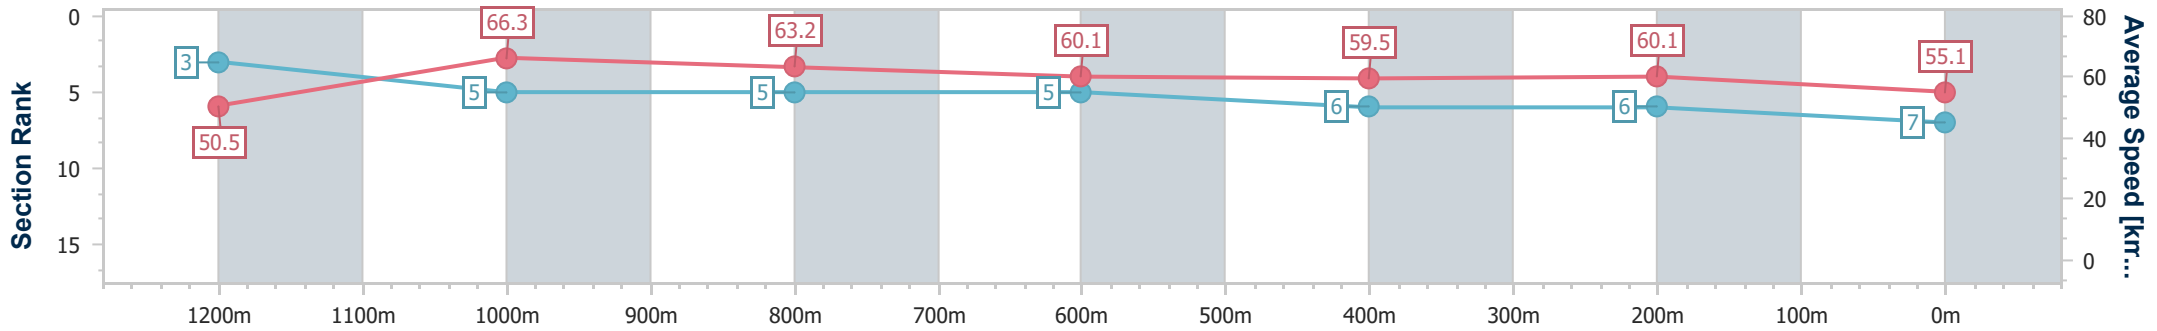

Doomben QLD Professional

Race 6: LADBROKES RACING CLUB Class 1 Handicap - 1350m

13 November 2024 - 16:49

BRISBANE RACING CLUB

Track Rating: Soft 5, Weather: Overcast, Rail Position: +8m Entire

Section	Overall	1200m	1000m	800m	600m	400m	200m
Section Times	1:22.29 [7] (0:10.75)	1:11.54 [3] (0:10.83)	1:00.71 [5] (0:11.44)	0:49.27 [5] (0:12.04)	0:37.23 [5] (0:12.16)	0:25.07 [6] (0:12.00)	0:13.07 [6] (0:13.07)
Average Speed [km/h]	50.5	66.3	63.2	60.1	59.5	60.1	55.1
Top Speed [km/h]	65.7	67.8	65.5	61.2	60.4	61.2	58.3
Avg. Dist. to Rail [m]	5.7	0.9	0.9	0.8	1.2	2.5	5.9
Avg. Stride Freq. [Hz]	2.3	2.4	2.3	2.2	2.2	2.3	2.2
Avg. Stride Length [m]	6.0	7.8	7.7	7.6	7.4	7.3	6.9