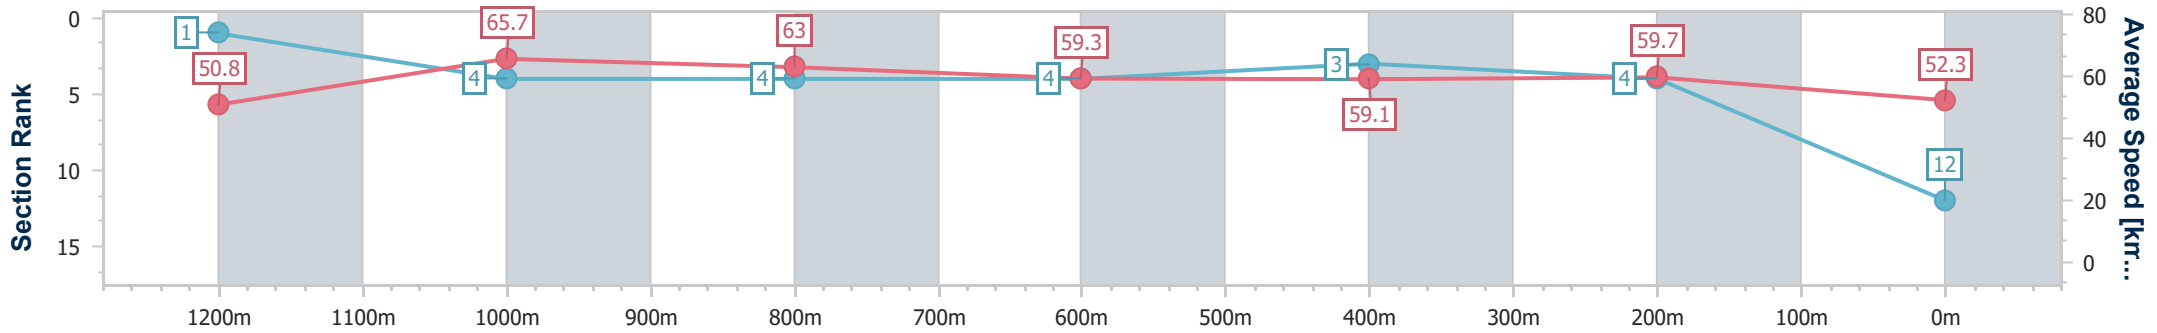

Doomben QLD Professional

Race 6: LADBROKES RACING CLUB Class 1 Handicap - 1350m

13 November 2024 - 16:49

BRISBANE RACING CLUB

Track Rating: Soft 5, Weather: Overcast, Rail Position: +8m Entire

Section	Overall	1200m	1000m	800m	600m	400m	200m
Section Times	1:22.79 [12] (0:10.63)	1:12.16 [1] (0:10.94)	1:01.22 [4] (0:11.40)	0:49.82 [4] (0:12.08)	0:37.74 [4] (0:11.99)	0:25.75 [3] (0:12.02)	0:13.73 [4] (0:13.73)
Average Speed [km/h]	50.8	65.7	63.0	59.3	59.1	59.7	52.3
Top Speed [km/h]	66.3	66.8	65.8	60.5	60.1	61.0	57.8
Avg. Dist. to Rail [m]	6.9	0.5	0.3	1.5	2.5	1.8	3.3
Avg. Stride Freq. [Hz]	2.2	2.3	2.2	2.2	2.2	2.3	2.2
Avg. Stride Length [m]	6.3	7.9	7.9	7.6	7.4	7.2	6.7