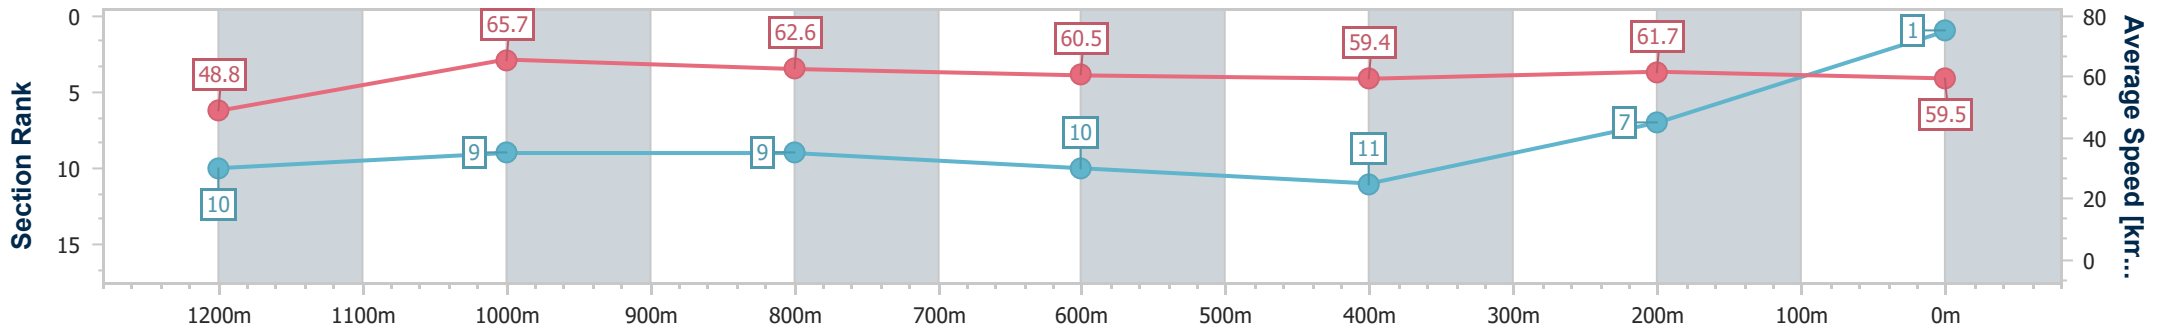

Doomben QLD Professional

Race 6: LADBROKES RACING CLUB Class 1 Handicap - 1350m

13 November 2024 - 16:49

BRISBANE RACING CLUB

Track Rating: Soft 5, Weather: Overcast, Rail Position: +8m Entire

Section	Overall	1200m	1000m	800m	600m	400m	200m
Section Times	1:21.41 [1] (0:11.11)	1:10.30 [10] (0:10.90)	0:59.40 [9] (0:11.55)	0:47.85 [9] (0:11.96)	0:35.89 [10] (0:12.11)	0:23.78 [11] (0:11.67)	0:12.11 [7] (0:12.11)
Average Speed [km/h]	48.8	65.7	62.6	60.5	59.4	61.7	59.5
Top Speed [km/h]	65.7	67.9	64.6	61.4	60.3	64.4	63.0
Avg. Dist. to Rail [m]	6.0	2.0	1.1	0.4	0.3	2.2	7.6
Avg. Stride Freq. [Hz]	2.2	2.3	2.2	2.2	2.1	2.2	2.3
Avg. Stride Length [m]	6.1	8.0	7.8	7.7	7.7	7.8	7.4