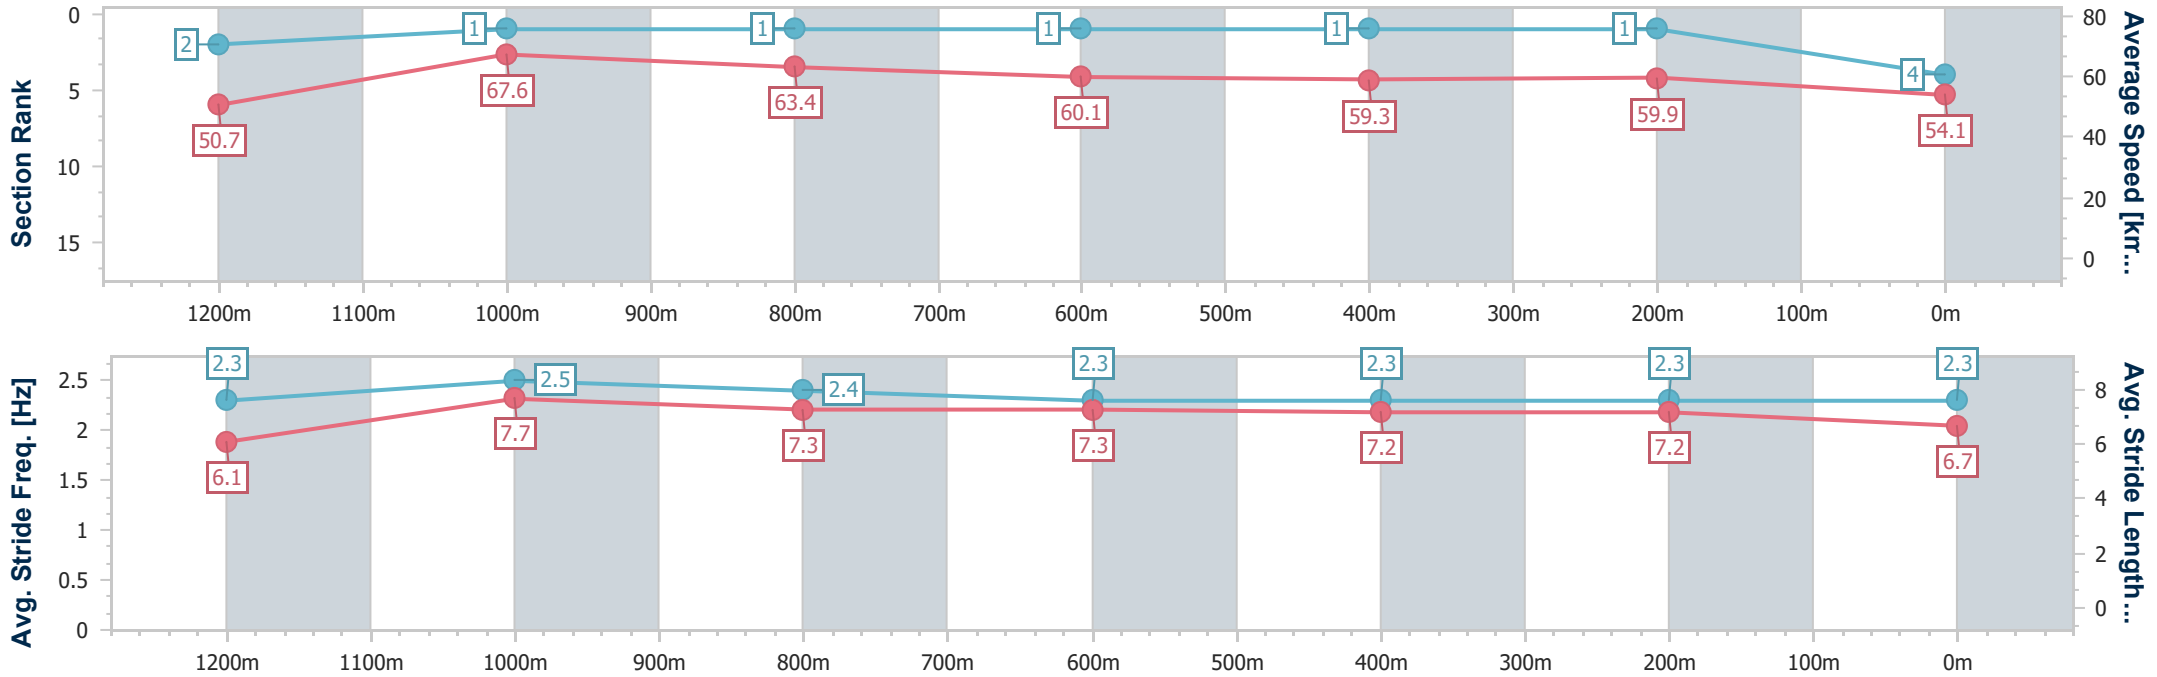

- [ ] Ranking at each section and finish
- .-.- No data available at this section
- NA No data available

Horse/Jockey Name	To Wish
Final Rank	4
Fastest Section Time (Section)	0:10.65 (Overall)
Top Speed [km/h] (Section)	69.0 (1200m)
Race State	Finished

Doomben QLD Professional

Race 6: LADBROKES RACING CLUB Class 1 Handicap - 1350m

13 November 2024 - 16:49

BRISBANE RACING CLUB

Track Rating: Soft 5, Weather: Overcast, Rail Position: +8m Entire

Section	Overall	1200m	1000m	800m	600m	400m	200m
Section Times	1:22.03 [4] (0:10.65)	1:11.38 [2] (0:10.67)	1:00.71 [1] (0:11.38)	0:49.33 [1] (0:11.92)	0:37.41 [1] (0:12.15)	0:25.26 [1] (0:11.94)	0:13.32 [1] (0:13.32)
Average Speed [km/h]	50.7	67.6	63.4	60.1	59.3	59.9	54.1
Top Speed [km/h]	68.5	69.0	66.3	61.1	61.1	61.4	58.3
Avg. Dist. to Rail [m]	10.3	1.5	0.5	0.6	0.5	1.6	4.1
Avg. Stride Freq. [Hz]	2.3	2.5	2.4	2.3	2.3	2.3	2.3
Avg. Stride Length [m]	6.1	7.7	7.3	7.3	7.2	7.2	6.7