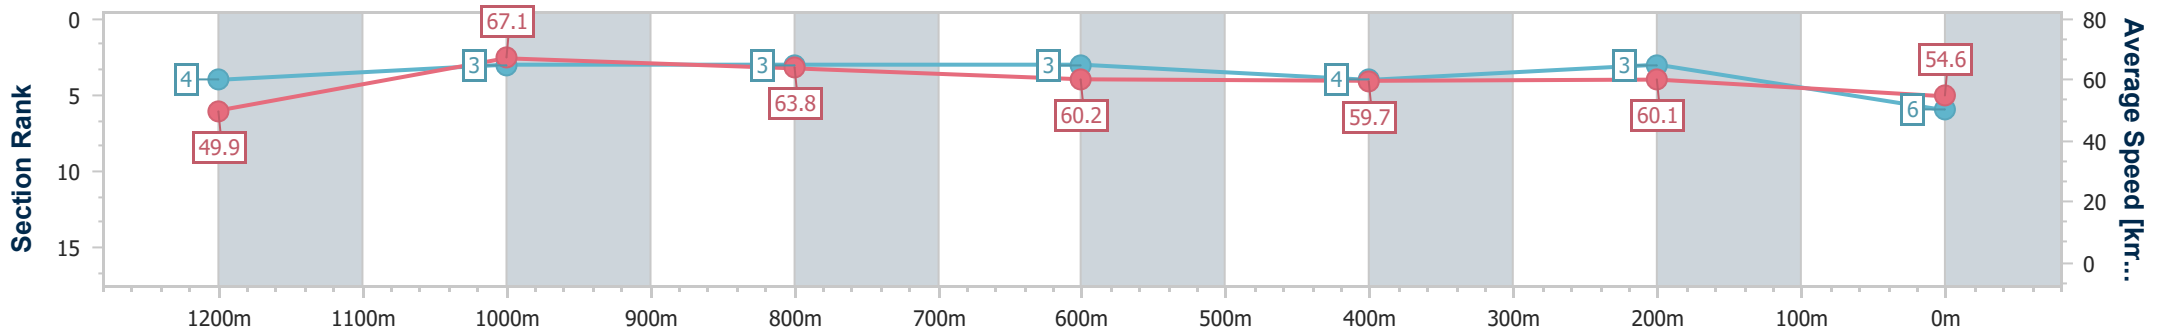

Doomben QLD Professional

Race 6: LADBROKES RACING CLUB Class 1 Handicap - 1350m

13 November 2024 - 16:49

BRISBANE RACING CLUB

Track Rating: Soft 5, Weather: Overcast, Rail Position: +8m Entire

Section	Overall	1200m	1000m	800m	600m	400m	200m
Section Times	1:22.21 [6] (0:10.81)	1:11.40 [4] (0:10.75)	1:00.65 [3] (0:11.37)	0:49.28 [3] (0:12.06)	0:37.22 [3] (0:12.06)	0:25.16 [4] (0:12.00)	0:13.16 [3] (0:13.16)
Average Speed [km/h]	49.9	67.1	63.8	60.2	59.7	60.1	54.6
Top Speed [km/h]	67.1	67.7	66.4	61.7	60.8	62.2	59.2
Avg. Dist. to Rail [m]	6.2	1.6	2.0	1.4	0.6	3.0	6.5
Avg. Stride Freq. [Hz]	2.2	2.4	2.3	2.2	2.3	2.3	2.3
Avg. Stride Length [m]	6.2	7.8	7.7	7.5	7.4	7.3	6.7