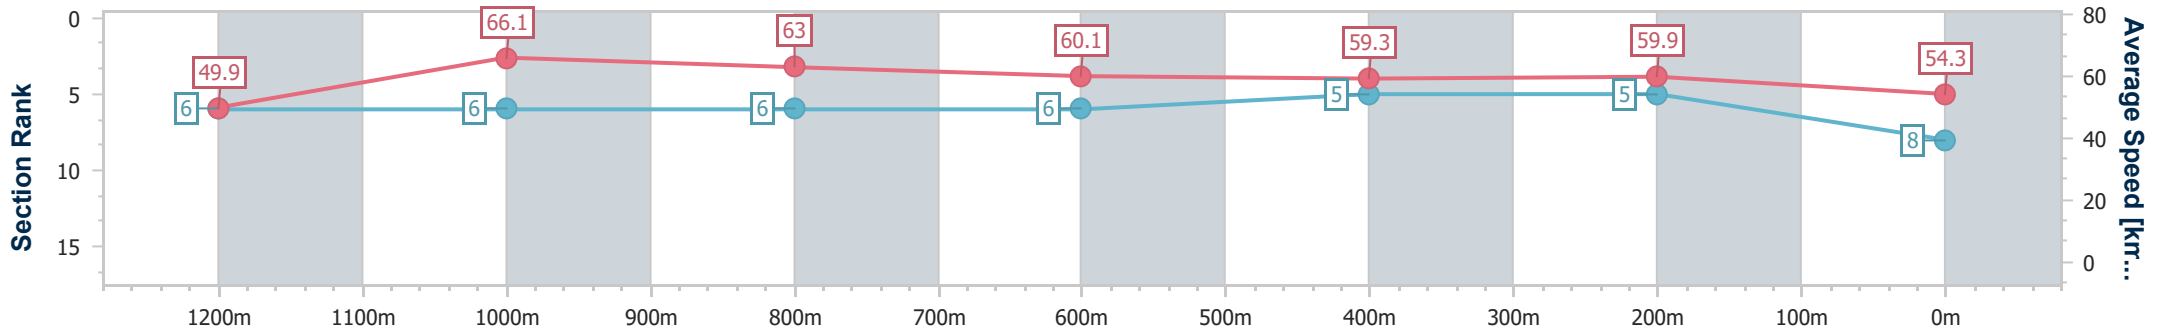

Doomben QLD Professional

Race 6: LADBROKES RACING CLUB Class 1 Handicap - 1350m

13 November 2024 - 16:49

BRISBANE RACING CLUB

Track Rating: Soft 5, Weather: Overcast, Rail Position: +8m Entire

Section	Overall	1200m	1000m	800m	600m	400m	200m
Section Times	1:22.43 [8] (0:10.86)	1:11.57 [6] (0:10.89)	1:00.68 [6] (0:11.42)	0:49.26 [6] (0:11.98)	0:37.28 [6] (0:12.07)	0:25.21 [5] (0:11.97)	0:13.24 [5] (0:13.24)
Average Speed [km/h]	49.9	66.1	63.0	60.1	59.3	59.9	54.3
Top Speed [km/h]	65.9	66.8	64.8	61.8	60.5	60.8	57.7
Avg. Dist. to Rail [m]	2.6	0.3	0.6	0.3	1.2	1.0	1.9
Avg. Stride Freq. [Hz]	2.2	2.4	2.3	2.3	2.2	2.3	2.2
Avg. Stride Length [m]	6.2	7.6	7.7	7.4	7.3	7.3	6.9

- [ ] Ranking at each section and finish
- .-.- No data available at this section
- NA No data available

Horse/Jockey Name	Starlight Nation
Final Rank	9
Fastest Section Time (Section)	0:10.90 (Overall)
Top Speed [km/h] (Section)	68.2 (1200m)
Race State	Finished