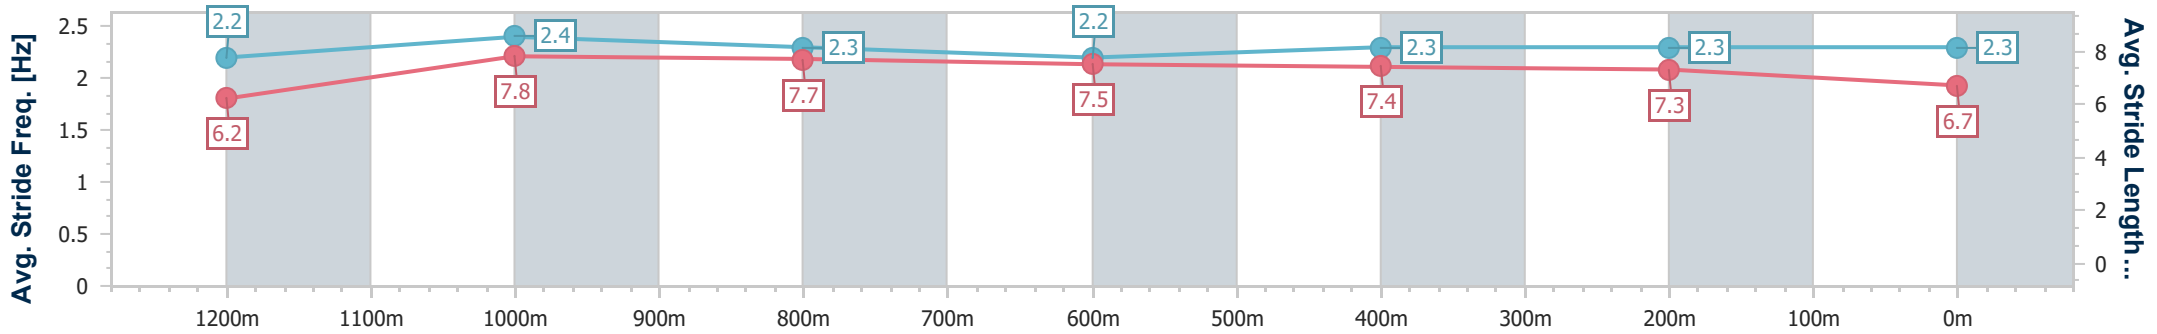

Doomben QLD Professional

Race 6: LADBROKES RACING CLUB Class 1 Handicap - 1350m

13 November 2024 - 16:49

BRISBANE RACING CLUB

Track Rating: Soft 5, Weather: Overcast, Rail Position: +8m Entire

Section	Overall	1200m	1000m	800m	600m	400m	200m
Section Times	1:22.21 [6] (0:10.81)	1:11.40 [4] (0:10.75)	1:00.65 [3] (0:11.37)	0:49.28 [3] (0:12.06)	0:37.22 [3] (0:12.06)	0:25.16 [4] (0:12.00)	0:13.16 [3] (0:13.16)
Average Speed [km/h]	49.9	67.1	63.8	60.2	59.7	60.1	54.6
Top Speed [km/h]	67.1	67.7	66.4	61.7	60.8	62.2	59.2
Avg. Dist. to Rail [m]	6.2	1.6	2.0	1.4	0.6	3.0	6.5
Avg. Stride Freq. [Hz]	2.2	2.4	2.3	2.2	2.3	2.3	2.3
Avg. Stride Length [m]	6.2	7.8	7.7	7.5	7.4	7.3	6.7