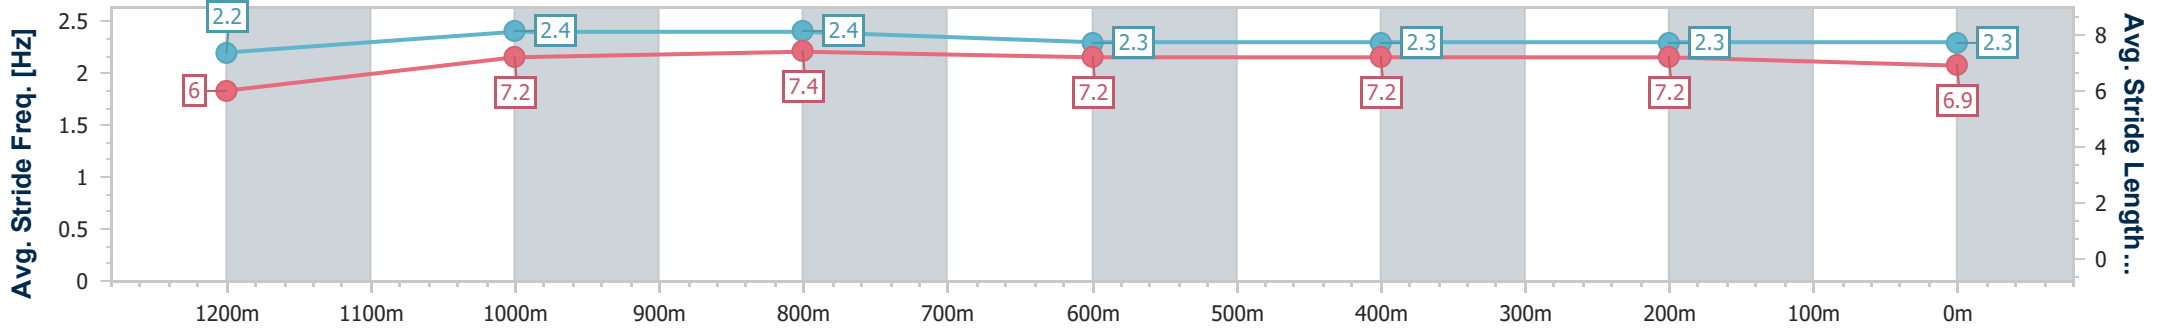

Doomben QLD Professional

Race 6: LADBROKES RACING CLUB Class 1 Handicap - 1350m

13 November 2024 - 16:49

BRISBANE RACING CLUB

Track Rating: Soft 5, Weather: Overcast, Rail Position: +8m Entire

Section	Overall	1200m	1000m	800m	600m	400m	200m
Section Times	1:21.93 [3] (0:11.23)	1:10.70 [12] (0:11.04)	0:59.66 [11] (0:11.36)	0:48.30 [11] (0:11.93)	0:36.37 [11] (0:12.02)	0:24.35 [10] (0:11.86)	0:12.49 [10] (0:12.49)
Average Speed [km/h]	48.0	65.1	63.7	60.0	59.3	60.3	57.6
Top Speed [km/h]	64.5	68.2	67.4	61.8	60.4	61.7	60.9
Avg. Dist. to Rail [m]	0.6	0.7	0.5	0.8	1.8	1.7	0.3
Avg. Stride Freq. [Hz]	2.2	2.4	2.4	2.3	2.3	2.3	2.3
Avg. Stride Length [m]	6.0	7.2	7.4	7.2	7.2	7.2	6.9

- [ ] Ranking at each section and finish
- .-.- No data available at this section
- NA No data available

Horse/Jockey Name	To Wish
Final Rank	4
Fastest Section Time (Section)	0:10.65 (Overall)
Top Speed [km/h] (Section)	69.0 (1200m)
Race State	Finished