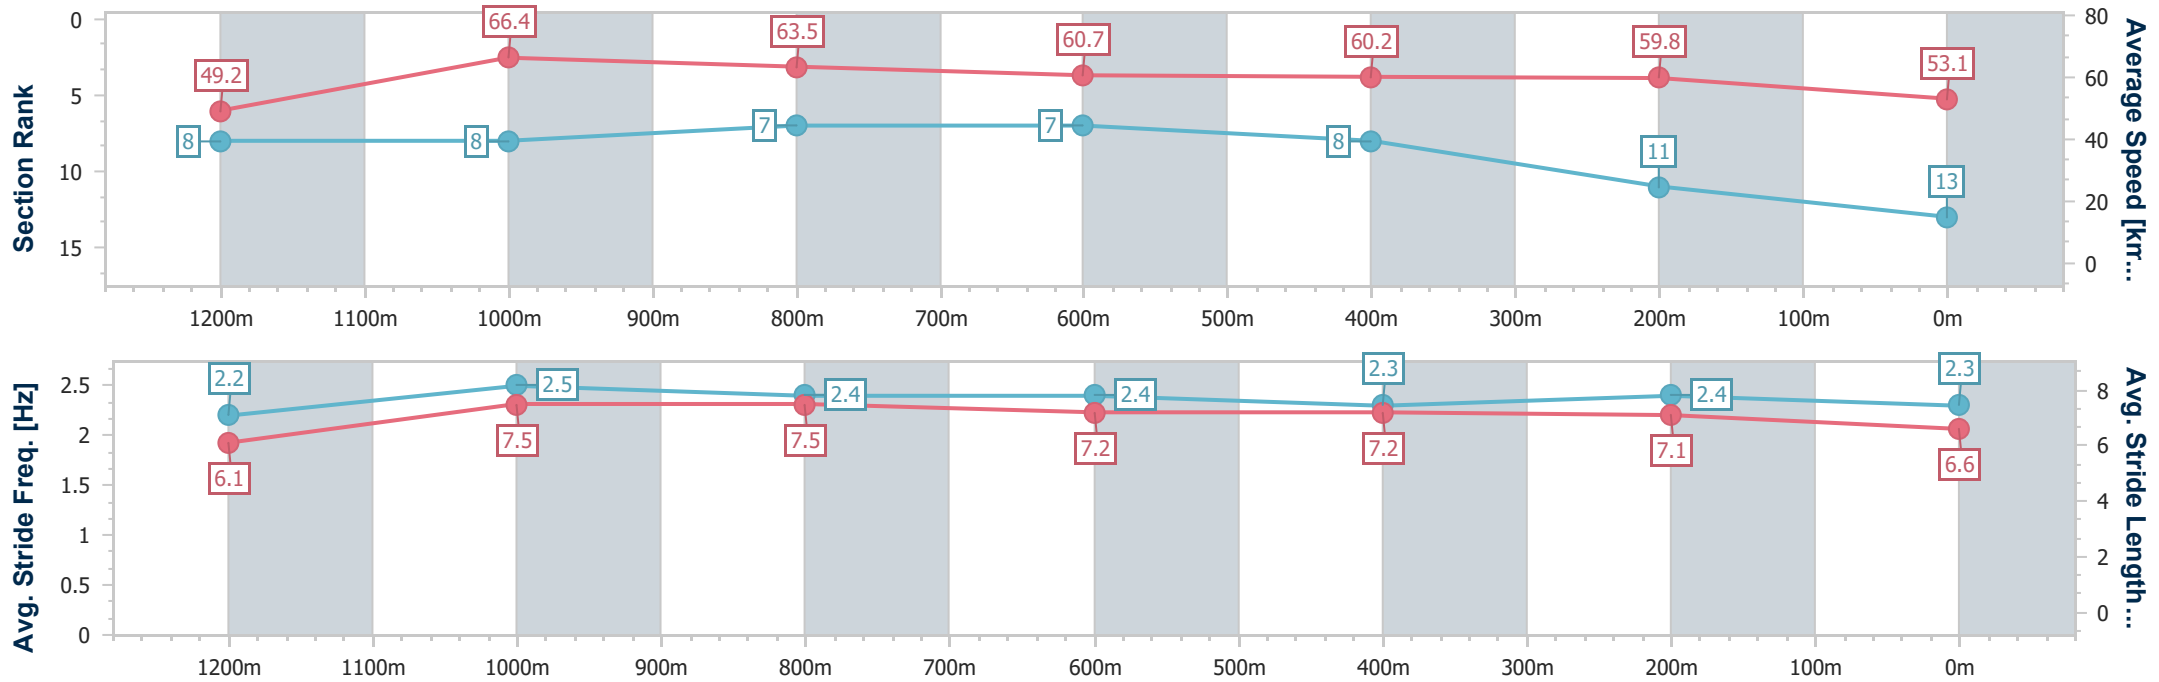

Doomben QLD Professional

Race 6: LADBROKES RACING CLUB Class 1 Handicap - 1350m

13 November 2024 - 16:49

BRISBANE RACING CLUB

Track Rating: Soft 5, Weather: Overcast, Rail Position: +8m Entire

Section	Overall	1200m	1000m	800m	600m	400m	200m
Section Times	1:23.07 [13] (0:10.99)	1:12.08 [8] (0:10.83)	1:01.25 [8] (0:11.39)	0:49.86 [7] (0:11.97)	0:37.89 [7] (0:12.19)	0:25.70 [8] (0:12.09)	0:13.61 [11] (0:13.61)
Average Speed [km/h]	49.2	66.4	63.5	60.7	60.2	59.8	53.1
Top Speed [km/h]	65.7	67.2	65.1	61.5	61.2	60.9	58.4
Avg. Dist. to Rail [m]	9.1	3.2	1.3	2.2	2.8	6.0	8.7
Avg. Stride Freq. [Hz]	2.2	2.5	2.4	2.4	2.3	2.4	2.3
Avg. Stride Length [m]	6.1	7.5	7.5	7.2	7.2	7.1	6.6

- [ ] Ranking at each section and finish
- .-.- No data available at this section
- NA No data available