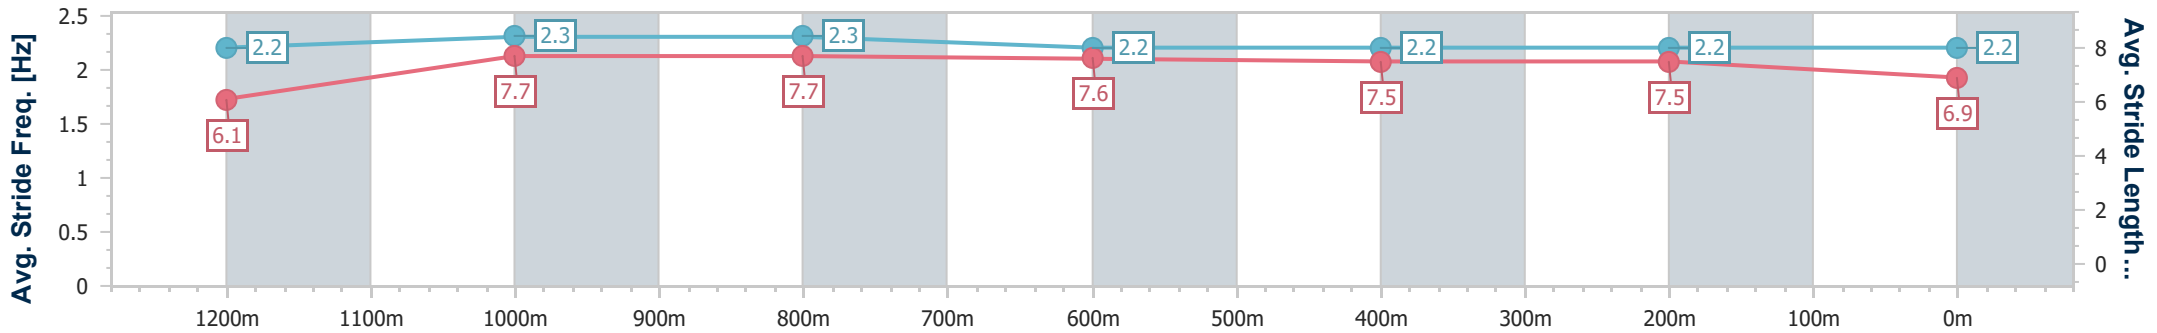

Doomben QLD Professional

Race 6: LADBROKES RACING CLUB Class 1 Handicap - 1350m

13 November 2024 - 16:49

BRISBANE RACING CLUB

Track Rating: Soft 5, Weather: Overcast, Rail Position: +8m Entire

Section	Overall	1200m	1000m	800m	600m	400m	200m
Section Times	1:22.52 [9] (0:10.90)	1:11.62 [7] (0:10.90)	1:00.72 [7] (0:11.49)	0:49.23 [8] (0:11.97)	0:37.26 [8] (0:12.10)	0:25.16 [7] (0:11.99)	0:13.17 [8] (0:13.17)
Average Speed [km/h]	49.4	66.1	62.9	60.4	59.6	60.1	54.5
Top Speed [km/h]	67.2	68.2	64.4	61.3	60.3	61.3	60.4
Avg. Dist. to Rail [m]	4.4	1.2	1.4	0.9	0.3	2.0	5.9
Avg. Stride Freq. [Hz]	2.2	2.3	2.3	2.2	2.2	2.2	2.2
Avg. Stride Length [m]	6.1	7.7	7.7	7.6	7.5	7.5	6.9

- [ ] Ranking at each section and finish
- .-.- No data available at this section
- NA No data available

Horse/Jockey Name	Zephyrz Zoom
Final Rank	10
Fastest Section Time (Section)	0:11.16 (1200m)
Top Speed [km/h] (Section)	65.7 (1200m)
Race State	Finished