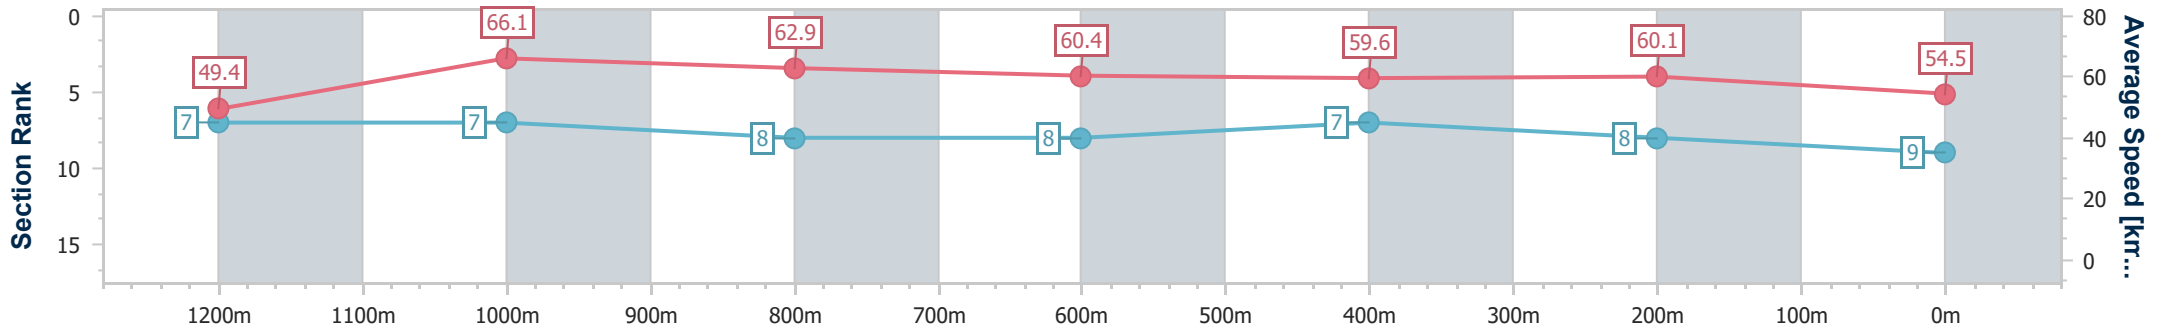

Doomben QLD Professional

Race 6: LADBROKES RACING CLUB Class 1 Handicap - 1350m

13 November 2024 - 16:49

BRISBANE RACING CLUB

Track Rating: Soft 5, Weather: Overcast, Rail Position: +8m Entire

Section	Overall	1200m	1000m	800m	600m	400m	200m
Section Times	1:22.52 [9] (0:10.90)	1:11.62 [7] (0:10.90)	1:00.72 [7] (0:11.49)	0:49.23 [8] (0:11.97)	0:37.26 [8] (0:12.10)	0:25.16 [7] (0:11.99)	0:13.17 [8] (0:13.17)
Average Speed [km/h]	49.4	66.1	62.9	60.4	59.6	60.1	54.5
Top Speed [km/h]	67.2	68.2	64.4	61.3	60.3	61.3	60.4
Avg. Dist. to Rail [m]	4.4	1.2	1.4	0.9	0.3	2.0	5.9
Avg. Stride Freq. [Hz]	2.2	2.3	2.3	2.2	2.2	2.2	2.2
Avg. Stride Length [m]	6.1	7.7	7.7	7.6	7.5	7.5	6.9

- [ ] Ranking at each section and finish
- .-.- No data available at this section
- NA No data available

Horse/Jockey Name	Zephyrz Zoom
Final Rank	10
Fastest Section Time (Section)	0:11.16 (1200m)
Top Speed [km/h] (Section)	65.7 (1200m)
Race State	Finished