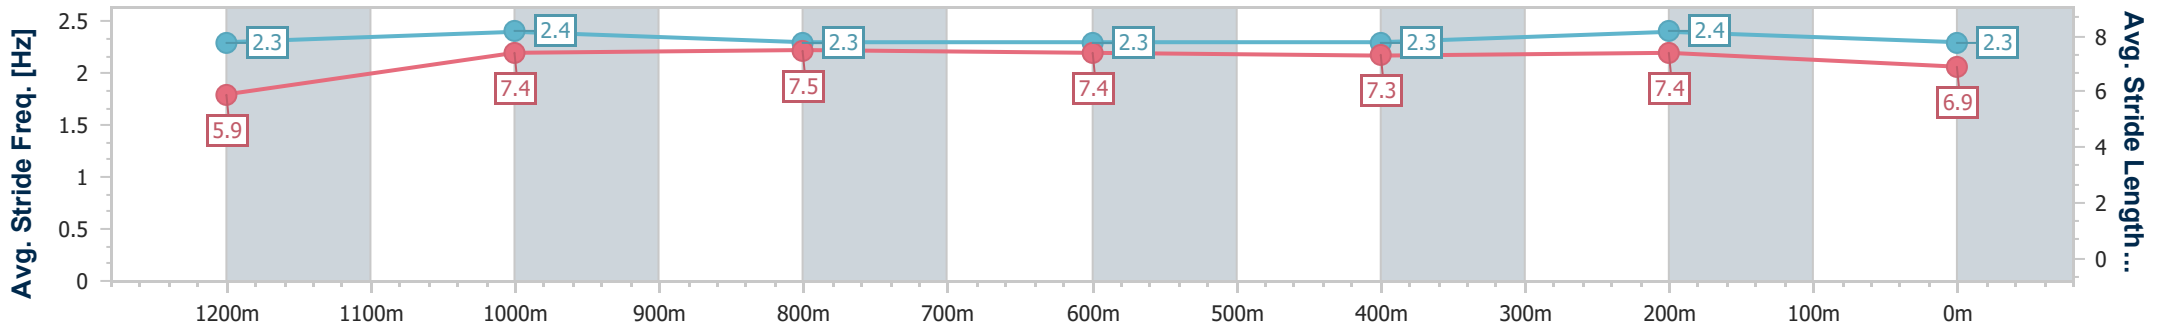

Doomben QLD Professional

Race 6: LADBROKES RACING CLUB Class 1 Handicap - 1350m

13 November 2024 - 16:49

BRISBANE RACING CLUB

Track Rating: Soft 5, Weather: Overcast, Rail Position: +8m Entire

Section	Overall	1200m	1000m	800m	600m	400m	200m
Section Times	1:21.91 [2] (0:11.01)	1:10.90 [9] (0:11.32)	0:59.58 [12] (0:11.48)	0:48.10 [12] (0:11.89)	0:36.21 [13] (0:12.06)	0:24.15 [12] (0:11.68)	0:12.47 [9] (0:12.47)
Average Speed [km/h]	48.9	63.7	62.8	60.9	59.8	62.2	57.8
Top Speed [km/h]	65.7	65.6	65.0	61.5	62.0	63.6	60.8
Avg. Dist. to Rail [m]	2.5	0.3	0.8	0.4	0.9	6.1	10.1
Avg. Stride Freq. [Hz]	2.3	2.4	2.3	2.3	2.3	2.4	2.3
Avg. Stride Length [m]	5.9	7.4	7.5	7.4	7.3	7.4	6.9