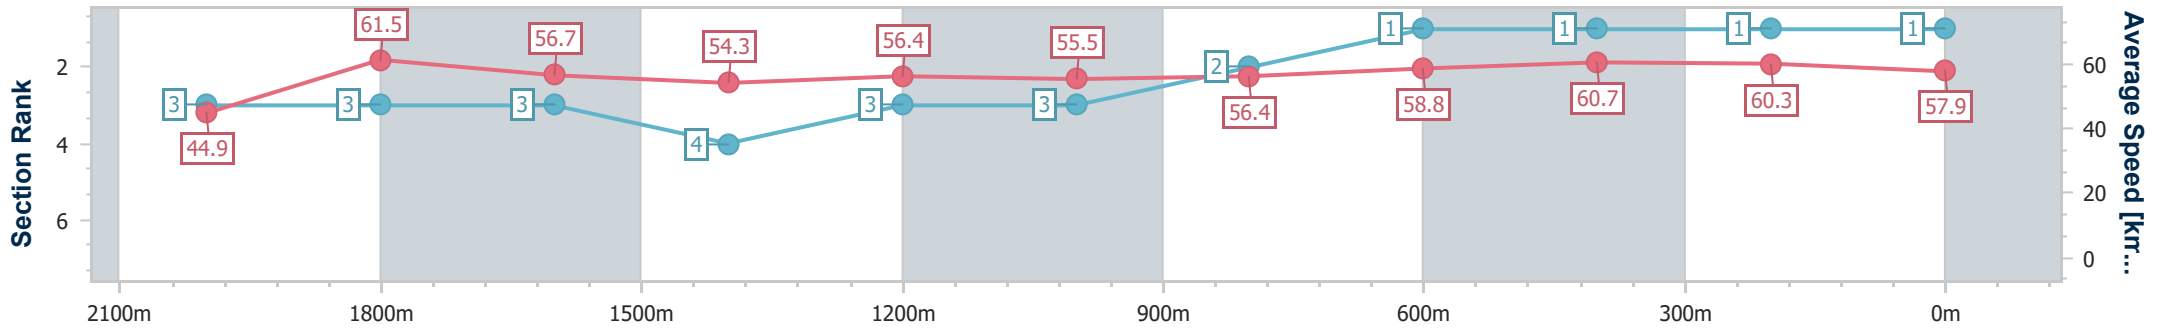

Ipswich QLD Professional

Race 1: GORDON'S GIN Maiden Plate - 2150m

16 November 2024 - 13:09

Track Rating: Soft 7, Weather: Overcast, Rail Position: True

Section	Overall	2000m	1800m	1600m	1400m	1200m	1000m	800m	600m	400m	200m
Section Times	2:16.28 [1] (0:12.03)	2:04.25 [3] (0:11.70)	1:52.55 [3] (0:12.53)	1:40.02 [3] (0:13.21)	1:26.81 [4] (0:12.75)	1:14.06 [3] (0:12.96)	1:01.10 [3] (0:12.79)	0:48.31 [2] (0:12.21)	0:36.10 [1] (0:11.77)	0:24.33 [1] (0:11.92)	0:12.41 [1] (0:12.41)
Average Speed [km/h]	44.9	61.5	56.7	54.3	56.4	55.5	56.4	58.8	60.7	60.3	57.9
Top Speed [km/h]	62.0	63.7	60.2	55.3	57.5	56.3	57.6	60.5	61.7	61.7	59.7
Avg. Dist. to Rail [m]	2.9	1.4	2.0	1.3	0.3	0.1	0.2	0.7	1.2	1.1	0.4
Avg. Stride Freq. [Hz]	2.3	2.4	2.3	2.2	2.2	2.2	2.2	2.3	2.3	2.4	2.3
Avg. Stride Length [m]	5.2	7.2	6.9	6.8	6.9	6.8	7.1	7.1	7.3	7.0	7.1