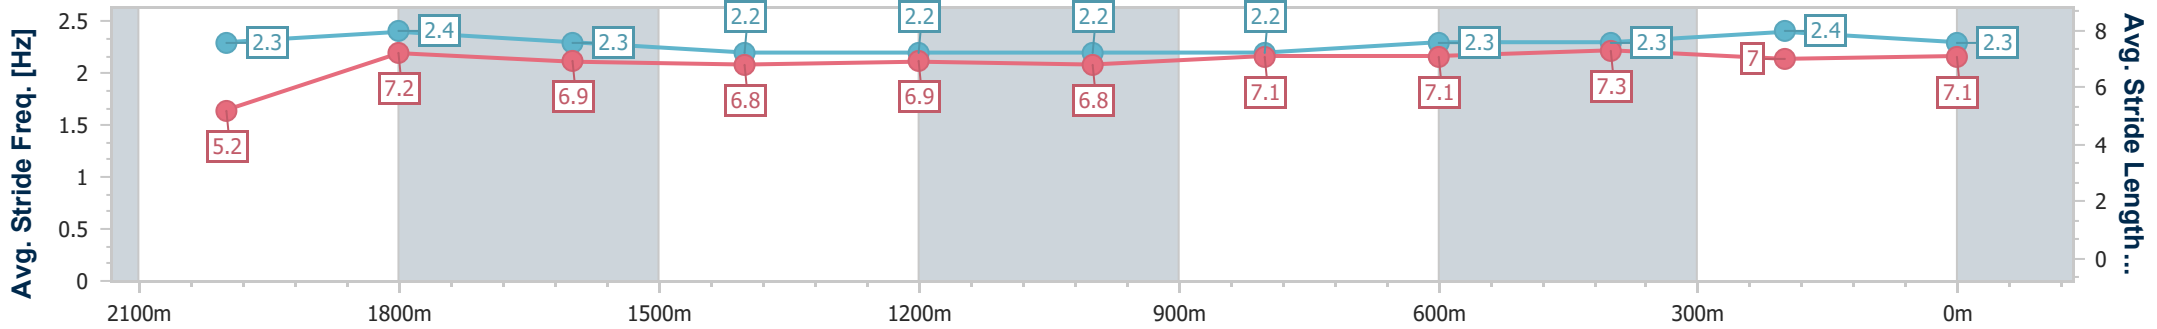

Ipswich QLD Professional

Race 1: GORDON'S GIN Maiden Plate - 2150m

16 November 2024 - 13:09

Track Rating: Soft 7, Weather: Overcast, Rail Position: True

Section	Overall	2000m	1800m	1600m	1400m	1200m	1000m	800m	600m	400m	200m
Section Times	2:16.28 [1] (0:12.03)	2:04.25 [3] (0:11.70)	1:52.55 [3] (0:12.53)	1:40.02 [3] (0:13.21)	1:26.81 [4] (0:12.75)	1:14.06 [3] (0:12.96)	1:01.10 [3] (0:12.79)	0:48.31 [2] (0:12.21)	0:36.10 [1] (0:11.77)	0:24.33 [1] (0:11.92)	0:12.41 [1] (0:12.41)
Average Speed [km/h]	44.9	61.5	56.7	54.3	56.4	55.5	56.4	58.8	60.7	60.3	57.9
Top Speed [km/h]	62.0	63.7	60.2	55.3	57.5	56.3	57.6	60.5	61.7	61.7	59.7
Avg. Dist. to Rail [m]	2.9	1.4	2.0	1.3	0.3	0.1	0.2	0.7	1.2	1.1	0.4
Avg. Stride Freq. [Hz]	2.3	2.4	2.3	2.2	2.2	2.2	2.2	2.3	2.3	2.4	2.3
Avg. Stride Length [m]	5.2	7.2	6.9	6.8	6.9	6.8	7.1	7.1	7.3	7.0	7.1

- [] Ranking at each section and finish
- .-.- No data available at this section
- NA No data available

Horse/Jockey Name	The Manipulator
Final Rank	2
Fastest Section Time (Section)	0:11.43 (2000m)
Top Speed [km/h] (Section)	64.4 (2000m)
Race State	Finished