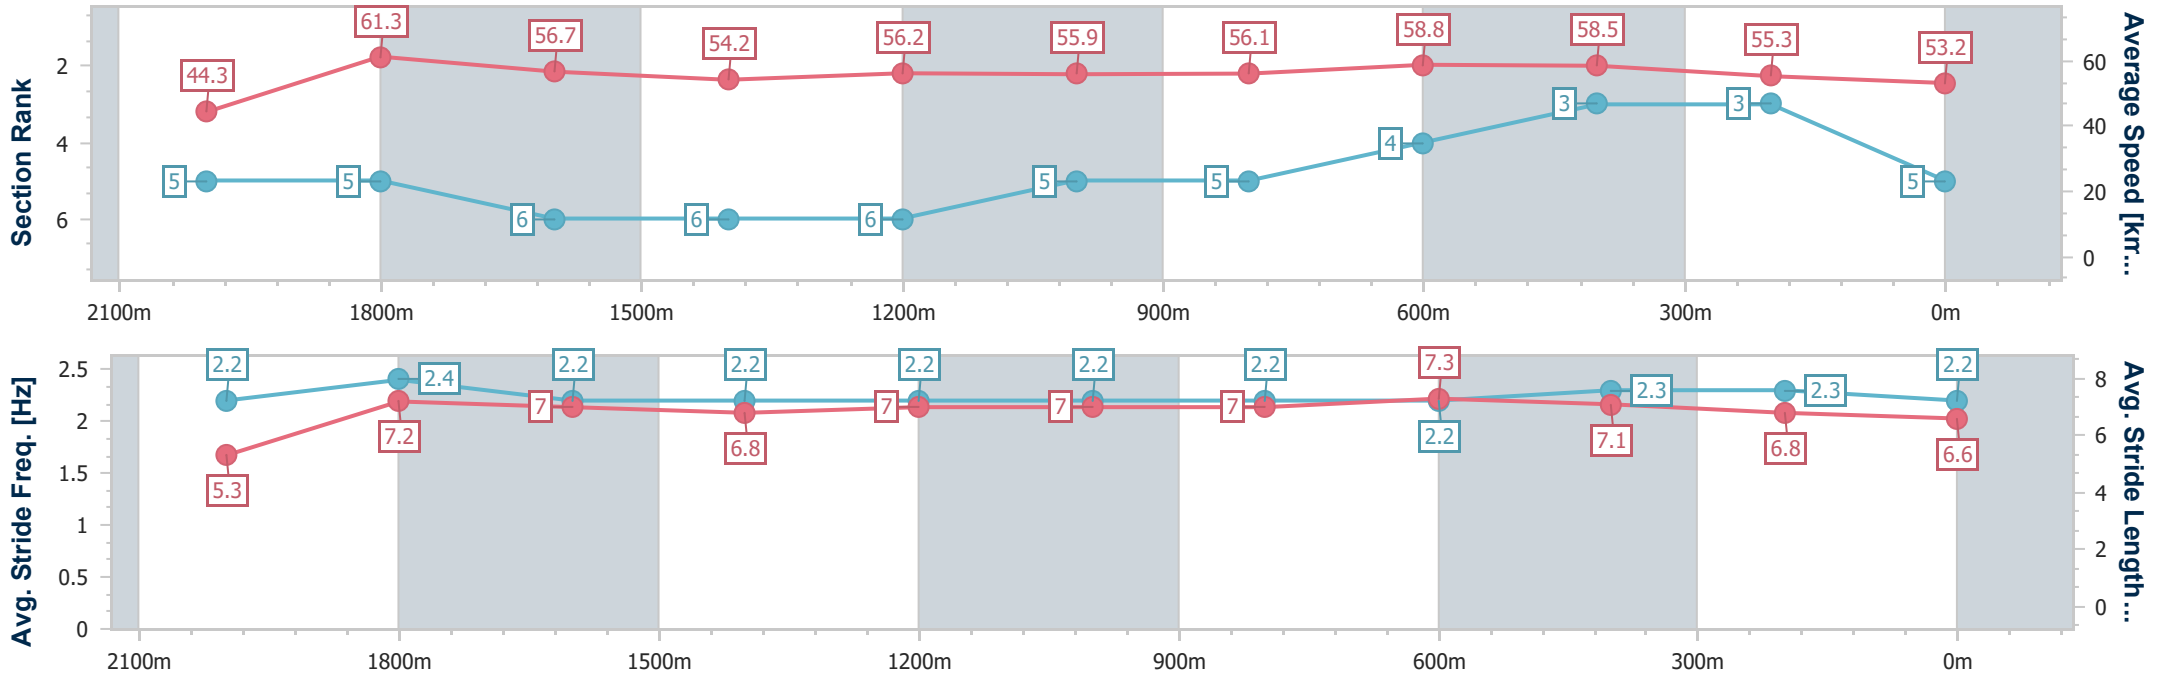

- [] Ranking at each section and finish
- .-.- No data available at this section
- NA No data available

Horse/Jockey Name	Pride Of Savabella
Final Rank	5
Fastest Section Time (Section)	0:11.75 (2000m)
Top Speed [km/h] (Section)	63.1 (2000m)
Race State	Finished

Ipswich QLD Professional

Race 1: GORDON'S GIN Maiden Plate - 2150m

16 November 2024 - 13:09

Track Rating: Soft 7, Weather: Overcast, Rail Position: True

Section	Overall	2000m	1800m	1600m	1400m	1200m	1000m	800m	600m	400m	200m
Section Times	2:19.38 [5] (0:12.23)	2:07.15 [5] (0:11.75)	1:55.40 [5] (0:12.67)	1:42.73 [6] (0:13.26)	1:29.47 [6] (0:12.82)	1:16.65 [6] (0:12.89)	1:03.76 [5] (0:12.78)	0:50.98 [5] (0:12.20)	0:38.78 [4] (0:12.25)	0:26.53 [3] (0:12.96)	0:13.57 [3] (0:13.57)
Average Speed [km/h]	44.3	61.3	56.7	54.2	56.2	55.9	56.1	58.8	58.5	55.3	53.2
Top Speed [km/h]	60.6	63.1	58.8	55.9	58.0	56.4	57.8	60.1	60.2	57.0	55.1
Avg. Dist. to Rail [m]	5.8	1.2	0.4	0.1	0.2	0.2	0.4	1.1	1.5	0.9	2.6
Avg. Stride Freq. [Hz]	2.2	2.4	2.2	2.2	2.2	2.2	2.2	2.2	2.3	2.3	2.2
Avg. Stride Length [m]	5.3	7.2	7.0	6.8	7.0	7.0	7.0	7.3	7.1	6.8	6.6

- [] Ranking at each section and finish
- .-.- No data available at this section
- NA No data available

Horse/Jockey Name	More You Think
Final Rank	6
Fastest Section Time (Section)	0:11.58 (2000m)
Top Speed [km/h] (Section)	63.2 (2000m)
Race State	Finished