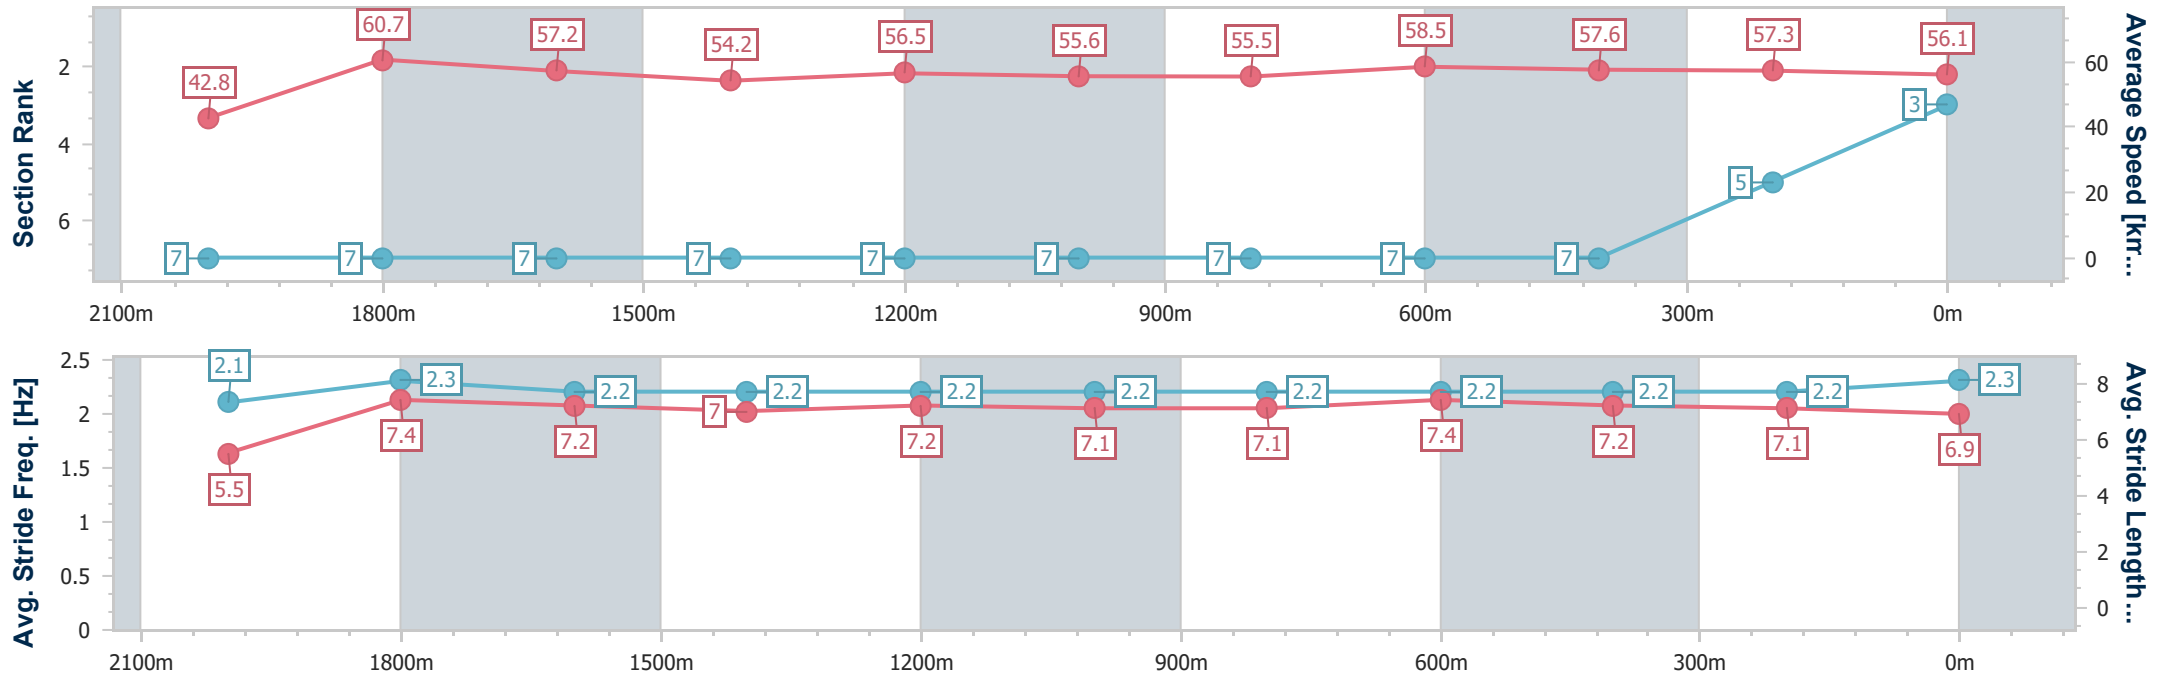

Ipswich QLD Professional

Race 1: GORDON'S GIN Maiden Plate - 2150m

16 November 2024 - 13:09

Track Rating: Soft 7, Weather: Overcast, Rail Position: True

Section	Overall	2000m	1800m	1600m	1400m	1200m	1000m	800m	600m	400m	200m
Section Times	2:19.12 [3] (0:12.60)	2:06.52 [7] (0:11.89)	1:54.63 [7] (0:12.55)	1:42.08 [7] (0:13.27)	1:28.81 [7] (0:12.73)	1:16.08 [7] (0:13.02)	1:03.06 [7] (0:12.94)	0:50.12 [7] (0:12.30)	0:37.82 [7] (0:12.43)	0:25.39 [7] (0:12.54)	0:12.85 [5]
Average Speed [km/h]	42.8	60.7	57.2	54.2	56.5	55.6	55.5	58.5	57.6	57.3	56.1
Top Speed [km/h]	62.9	62.9	60.1	55.3	58.3	57.5	57.5	58.9	59.0	57.6	57.6
Avg. Dist. to Rail [m]	6.3	1.1	0.4	0.4	0.2	0.6	0.4	0.5	0.9	0.6	1.0
Avg. Stride Freq. [Hz]	2.1	2.3	2.2	2.2	2.2	2.2	2.2	2.2	2.2	2.2	2.3
Avg. Stride Length [m]	5.5	7.4	7.2	7.0	7.2	7.1	7.1	7.4	7.2	7.1	6.9