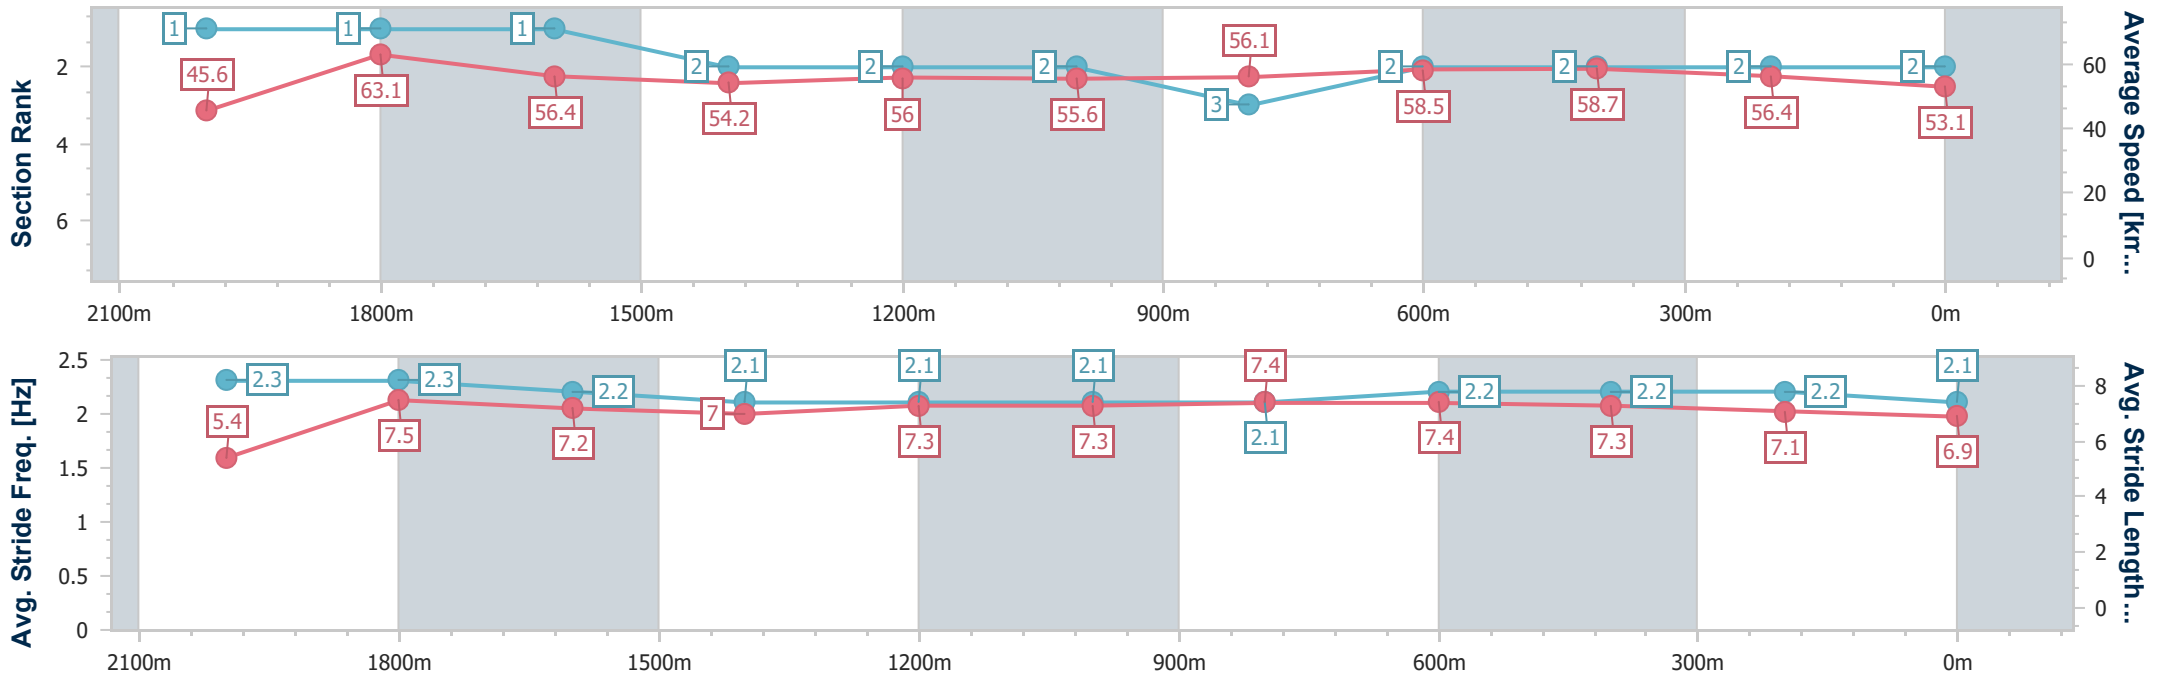

Ipswich QLD Professional

Race 1: GORDON'S GIN Maiden Plate - 2150m

16 November 2024 - 13:09

Track Rating: Soft 7, Weather: Overcast, Rail Position: True

Section	Overall	2000m	1800m	1600m	1400m	1200m	1000m	800m	600m	400m	200m
Section Times	2:18.93 [2] (0:11.89)	2:07.04 [1] (0:11.43)	1:55.61 [1] (0:12.63)	1:42.98 [1] (0:13.30)	1:29.68 [2] (0:12.84)	1:16.84 [2] (0:13.05)	1:03.79 [2] (0:12.84)	0:50.95 [3] (0:12.36)	0:38.59 [2] (0:12.27)	0:26.32 [2] (0:12.74)	0:13.58 [2] (0:13.58)
Average Speed [km/h]	45.6	63.1	56.4	54.2	56.0	55.6	56.1	58.5	58.7	56.4	53.1
Top Speed [km/h]	63.3	64.4	61.4	55.7	56.9	56.2	57.2	60.1	60.0	57.8	55.2
Avg. Dist. to Rail [m]	7.2	1.3	1.1	0.6	0.4	1.1	0.9	1.0	0.4	0.5	0.6
Avg. Stride Freq. [Hz]	2.3	2.3	2.2	2.1	2.1	2.1	2.1	2.2	2.2	2.2	2.1
Avg. Stride Length [m]	5.4	7.5	7.2	7.0	7.3	7.3	7.4	7.4	7.3	7.1	6.9

- [] Ranking at each section and finish
- .-.- No data available at this section
- NA No data available

Horse/Jockey Name	Catch Cries
Final Rank	3
Fastest Section Time (Section)	0:11.89 (2000m)
Top Speed [km/h] (Section)	62.9 (Overall)
Race State	Finished