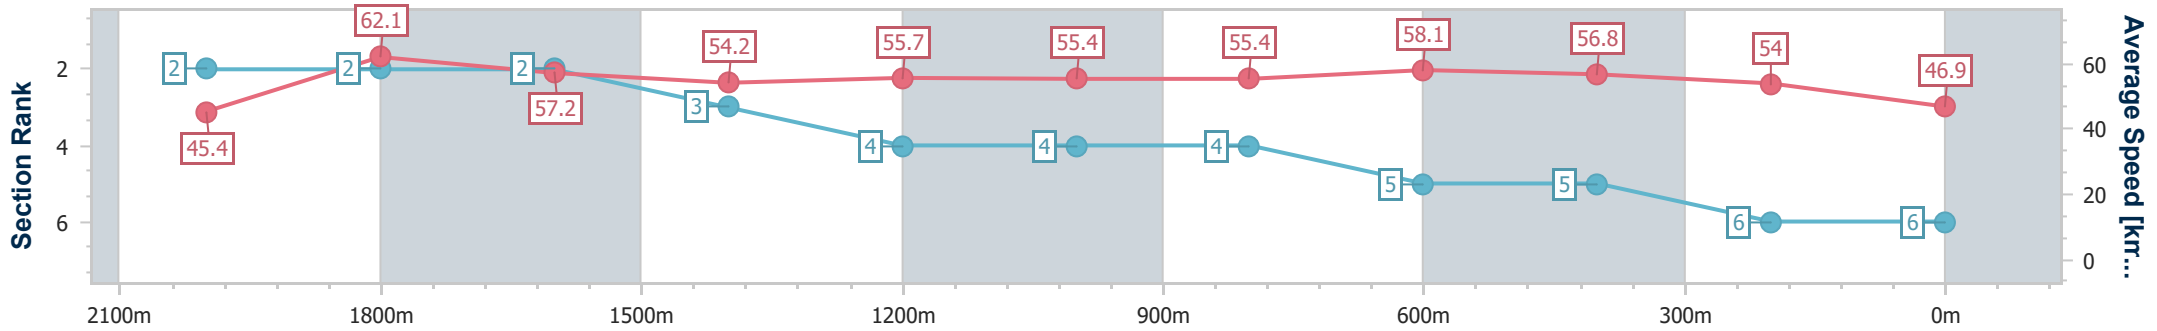

- [] Ranking at each section and finish
- .-.- No data available at this section
- NA No data available

Horse/Jockey Name	More You Think
Final Rank	6
Fastest Section Time (Section)	0:11.58 (2000m)
Top Speed [km/h] (Section)	63.2 (2000m)
Race State	Finished

Ipswich QLD Professional

Race 1: GORDON'S GIN Maiden Plate - 2150m

16 November 2024 - 13:09

Track Rating: Soft 7, Weather: Overcast, Rail Position: True

Section	Overall	2000m	1800m	1600m	1400m	1200m	1000m	800m	600m	400m	200m
Section Times	2:22.07 [6] (0:11.93)	2:10.14 [2] (0:11.58)	1:58.56 [2] (0:12.60)	1:45.96 [2] (0:13.25)	1:32.71 [3] (0:12.99)	1:19.72 [4] (0:13.02)	1:06.70 [4] (0:13.02)	0:53.68 [4] (0:12.42)	0:41.26 [5] (0:12.64)	0:28.62 [5] (0:13.24)	0:15.38 [6] (0:15.38)
Average Speed [km/h]	45.4	62.1	57.2	54.2	55.7	55.4	55.4	58.1	56.8	54.0	46.9
Top Speed [km/h]	62.5	63.2	60.2	55.3	56.6	56.1	57.5	58.7	57.6	56.3	52.4
Avg. Dist. to Rail [m]	8.7	1.4	0.3	0.5	0.7	0.8	0.8	0.3	0.7	1.4	1.2
Avg. Stride Freq. [Hz]	2.3	2.3	2.2	2.1	2.1	2.1	2.1	2.1	2.1	2.1	2.0
Avg. Stride Length [m]	5.3	7.5	7.4	7.1	7.4	7.3	7.4	7.5	7.4	7.1	6.5

- [] Ranking at each section and finish
- .-.- No data available at this section
- NA No data available

Horse/Jockey Name	She'll Go Boom
Final Rank	7
Fastest Section Time (Section)	0:11.75 (2000m)
Top Speed [km/h] (Section)	62.2 (2000m)
Race State	Finished