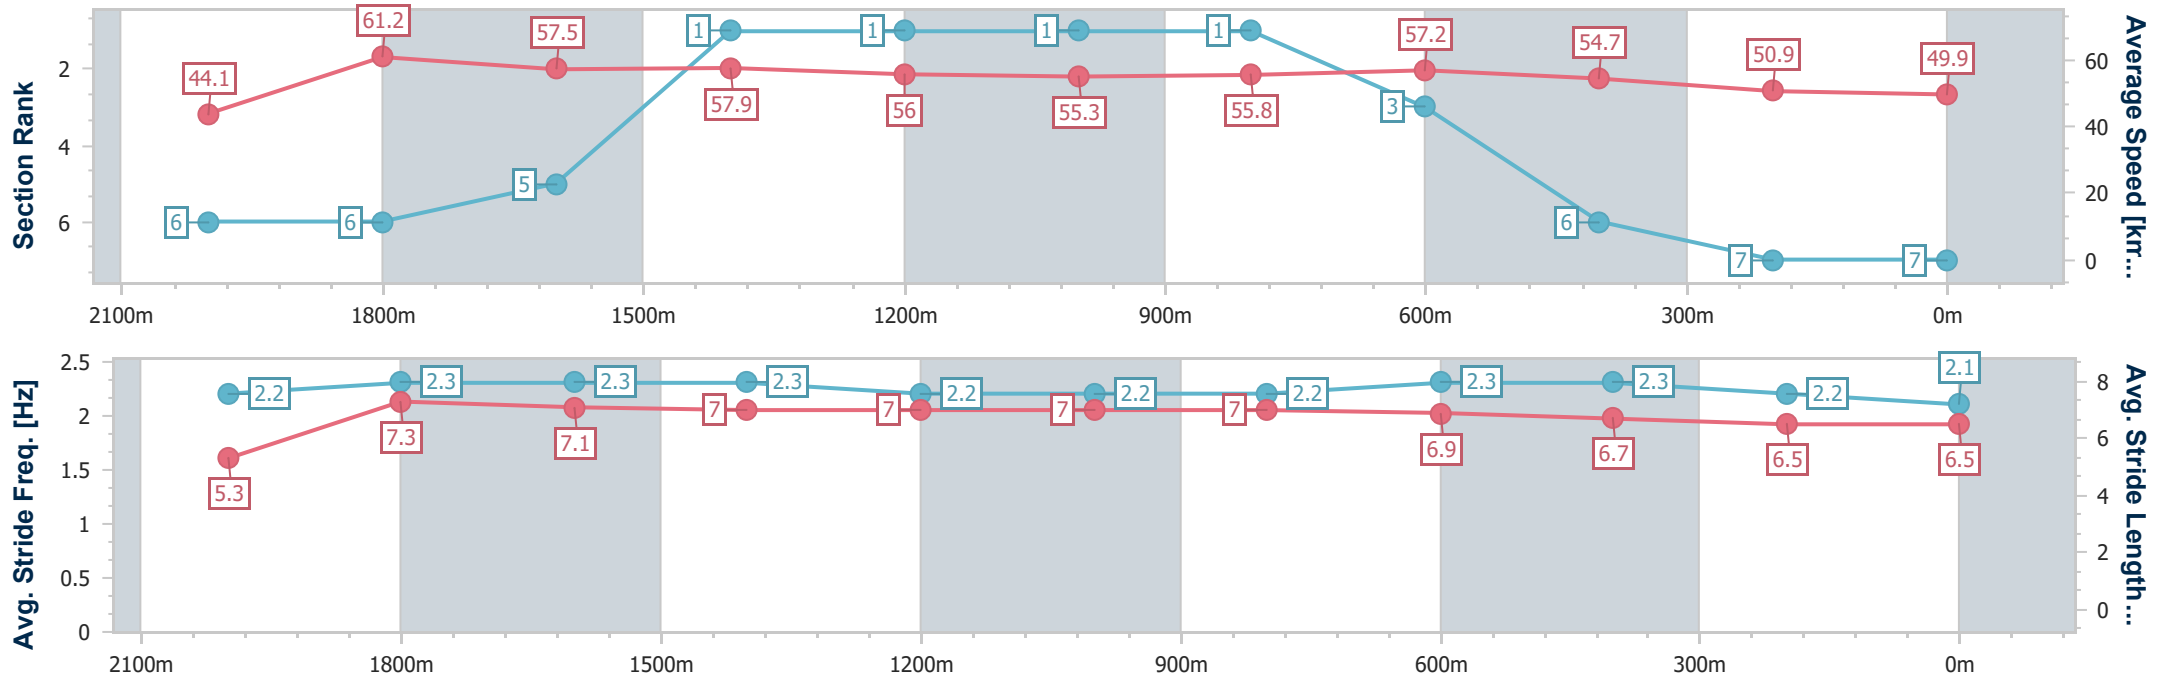

- [] Ranking at each section and finish
- .-.- No data available at this section
- NA No data available

Horse/Jockey Name	She'll Go Boom
Final Rank	7
Fastest Section Time (Section)	0:11.75 (2000m)
Top Speed [km/h] (Section)	62.2 (2000m)
Race State	Finished

Ipswich QLD Professional

Race 1: GORDON'S GIN Maiden Plate - 2150m

16 November 2024 - 13:09

Track Rating: Soft 7, Weather: Overcast, Rail Position: True

Section	Overall	2000m	1800m	1600m	1400m	1200m	1000m	800m	600m	400m	200m
Section Times	2:22.22 [7] (0:12.28)	2:09.94 [6] (0:11.75)	1:58.19 [6] (0:12.59)	1:45.60 [5] (0:12.47)	1:33.13 [1] (0:12.83)	1:20.30 [1] (0:13.03)	1:07.27 [1] (0:12.88)	0:54.39 [1] (0:12.60)	0:41.79 [3] (0:13.17)	0:28.62 [6] (0:14.15)	0:14.47 [7] (0:14.47)
Average Speed [km/h]	44.1	61.2	57.5	57.9	56.0	55.3	55.8	57.2	54.7	50.9	49.9
Top Speed [km/h]	60.7	62.2	59.8	59.8	58.8	56.3	56.6	57.9	56.7	53.0	50.1
Avg. Dist. to Rail [m]	6.8	2.2	0.9	1.9	0.4	0.3	0.2	0.2	0.4	0.9	2.2
Avg. Stride Freq. [Hz]	2.2	2.3	2.3	2.3	2.2	2.2	2.2	2.3	2.3	2.2	2.1
Avg. Stride Length [m]	5.3	7.3	7.1	7.0	7.0	7.0	7.0	6.9	6.7	6.5	6.5

- [] Ranking at each section and finish
- .-.- No data available at this section
- NA No data available