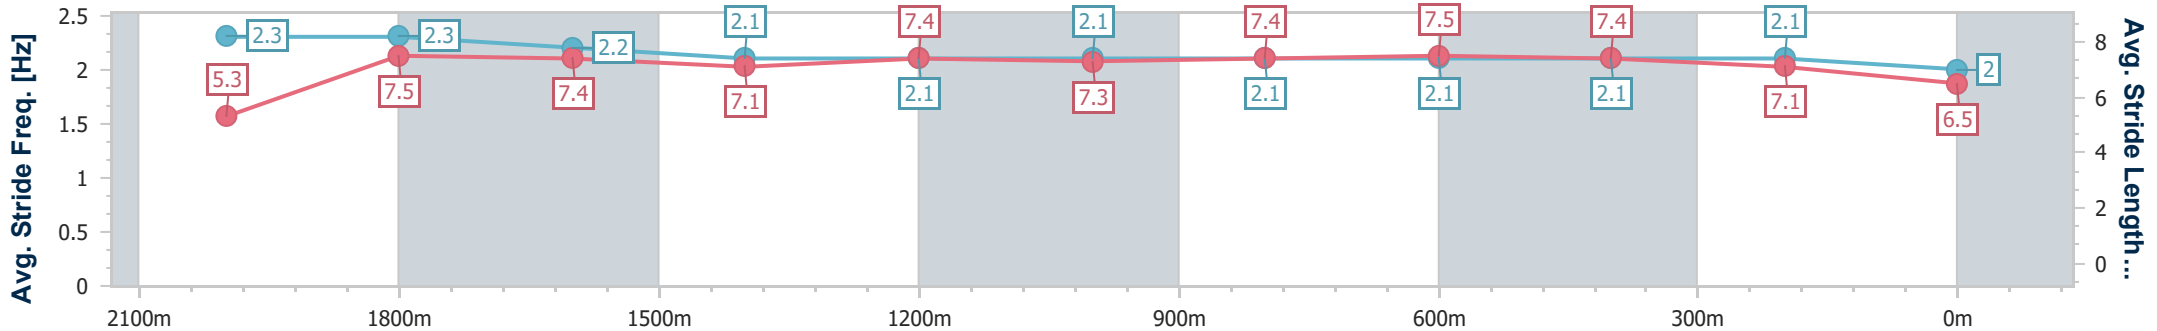

- [] Ranking at each section and finish
- .-.- No data available at this section
- NA No data available

Horse/Jockey Name	More You Think
Final Rank	6
Fastest Section Time (Section)	0:11.58 (2000m)
Top Speed [km/h] (Section)	63.2 (2000m)
Race State	Finished

Ipswich QLD Professional

Race 1: GORDON'S GIN Maiden Plate - 2150m

16 November 2024 - 13:09

Track Rating: Soft 7, Weather: Overcast, Rail Position: True

Section	Overall	2000m	1800m	1600m	1400m	1200m	1000m	800m	600m	400m	200m
Section Times	2:22.07 [6] (0:11.93)	2:10.14 [2] (0:11.58)	1:58.56 [2] (0:12.60)	1:45.96 [2] (0:13.25)	1:32.71 [3] (0:12.99)	1:19.72 [4] (0:13.02)	1:06.70 [4] (0:13.02)	0:53.68 [4] (0:12.42)	0:41.26 [5] (0:12.64)	0:28.62 [5] (0:13.24)	0:15.38 [6] (0:15.38)
Average Speed [km/h]	45.4	62.1	57.2	54.2	55.7	55.4	55.4	58.1	56.8	54.0	46.9
Top Speed [km/h]	62.5	63.2	60.2	55.3	56.6	56.1	57.5	58.7	57.6	56.3	52.4
Avg. Dist. to Rail [m]	8.7	1.4	0.3	0.5	0.7	0.8	0.8	0.3	0.7	1.4	1.2
Avg. Stride Freq. [Hz]	2.3	2.3	2.2	2.1	2.1	2.1	2.1	2.1	2.1	2.1	2.0
Avg. Stride Length [m]	5.3	7.5	7.4	7.1	7.4	7.3	7.4	7.5	7.4	7.1	6.5

- [] Ranking at each section and finish
- .-.- No data available at this section
- NA No data available

Horse/Jockey Name	She'll Go Boom
Final Rank	7
Fastest Section Time (Section)	0:11.75 (2000m)
Top Speed [km/h] (Section)	62.2 (2000m)
Race State	Finished