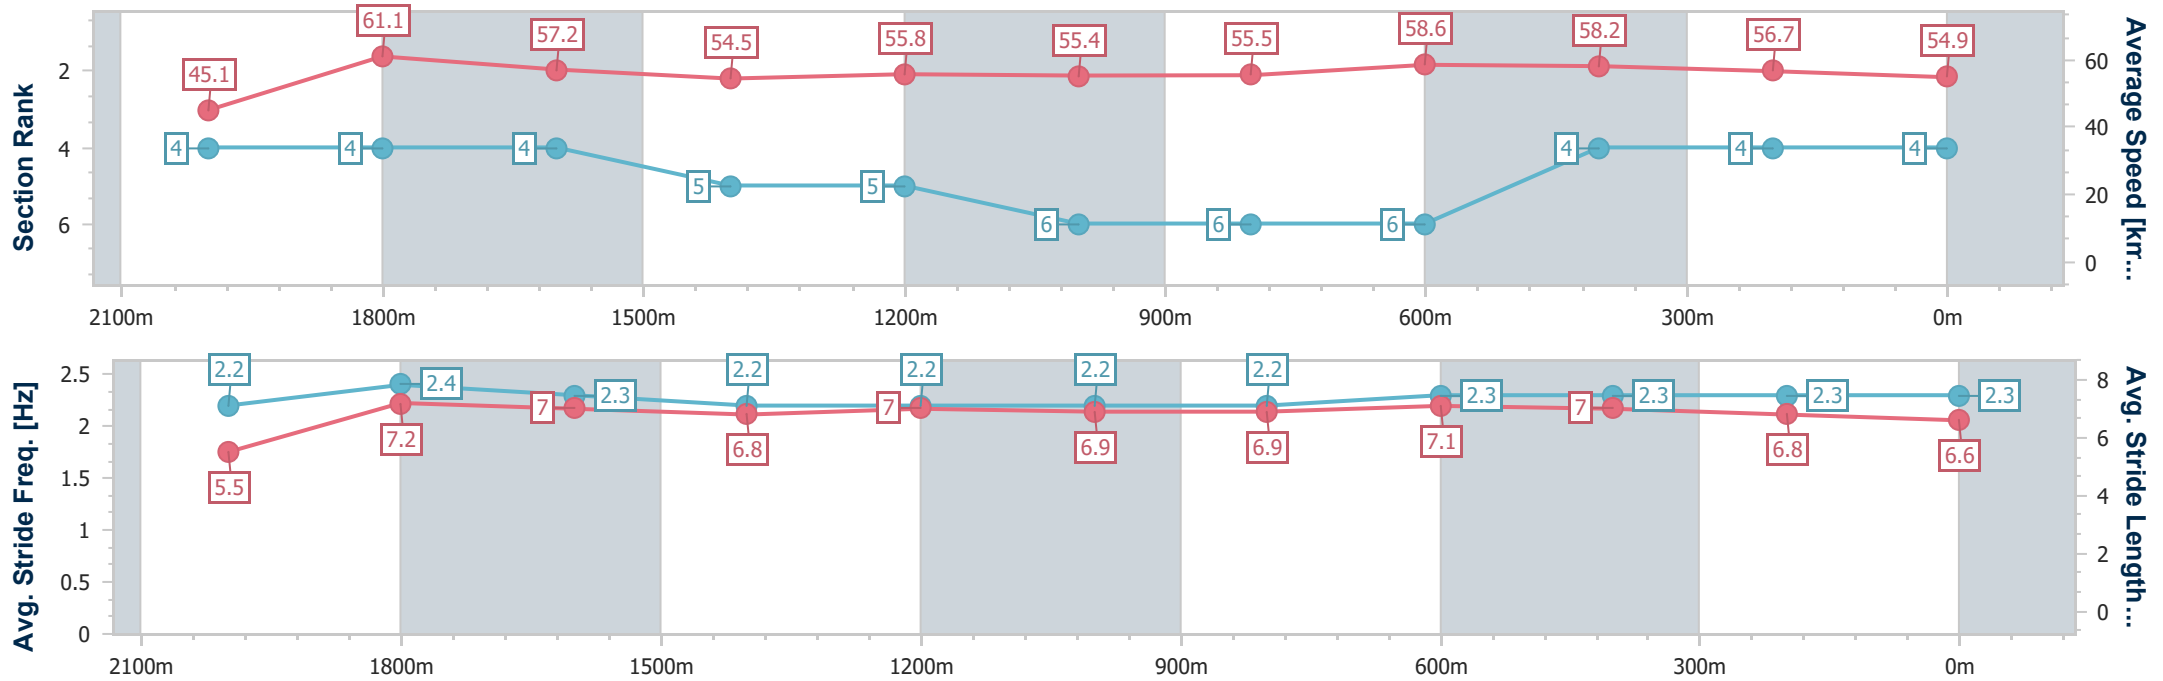

Ipswich QLD Professional

Race 1: GORDON'S GIN Maiden Plate - 2150m

16 November 2024 - 13:09

Track Rating: Soft 7, Weather: Overcast, Rail Position: True

Section	Overall	2000m	1800m	1600m	1400m	1200m	1000m	800m	600m	400m	200m
Section Times	2:19.24 [4] (0:12.04)	2:07.20 [4] (0:11.78)	1:55.42 [4] (0:12.59)	1:42.83 [4] (0:13.22)	1:29.61 [5] (0:12.95)	1:16.66 [5] (0:13.05)	1:03.61 [6] (0:12.98)	0:50.63 [6] (0:12.35)	0:38.28 [6] (0:12.46)	0:25.82 [4] (0:12.72)	0:13.10 [4] (0:13.10)
Average Speed [km/h]	45.1	61.1	57.2	54.5	55.8	55.4	55.5	58.6	58.2	56.7	54.9
Top Speed [km/h]	60.9	61.8	60.6	56.2	57.1	56.1	57.3	59.5	59.9	58.0	56.3
Avg. Dist. to Rail [m]	4.5	0.5	0.3	0.6	0.6	1.0	0.9	0.9	1.3	1.4	5.1
Avg. Stride Freq. [Hz]	2.2	2.4	2.3	2.2	2.2	2.2	2.2	2.3	2.3	2.3	2.3
Avg. Stride Length [m]	5.5	7.2	7.0	6.8	7.0	6.9	6.9	7.1	7.0	6.8	6.6

- [] Ranking at each section and finish
- .-.- No data available at this section
- NA No data available

Horse/Jockey Name	Pride Of Savabella
Final Rank	5
Fastest Section Time (Section)	0:11.75 (2000m)
Top Speed [km/h] (Section)	63.1 (2000m)
Race State	Finished