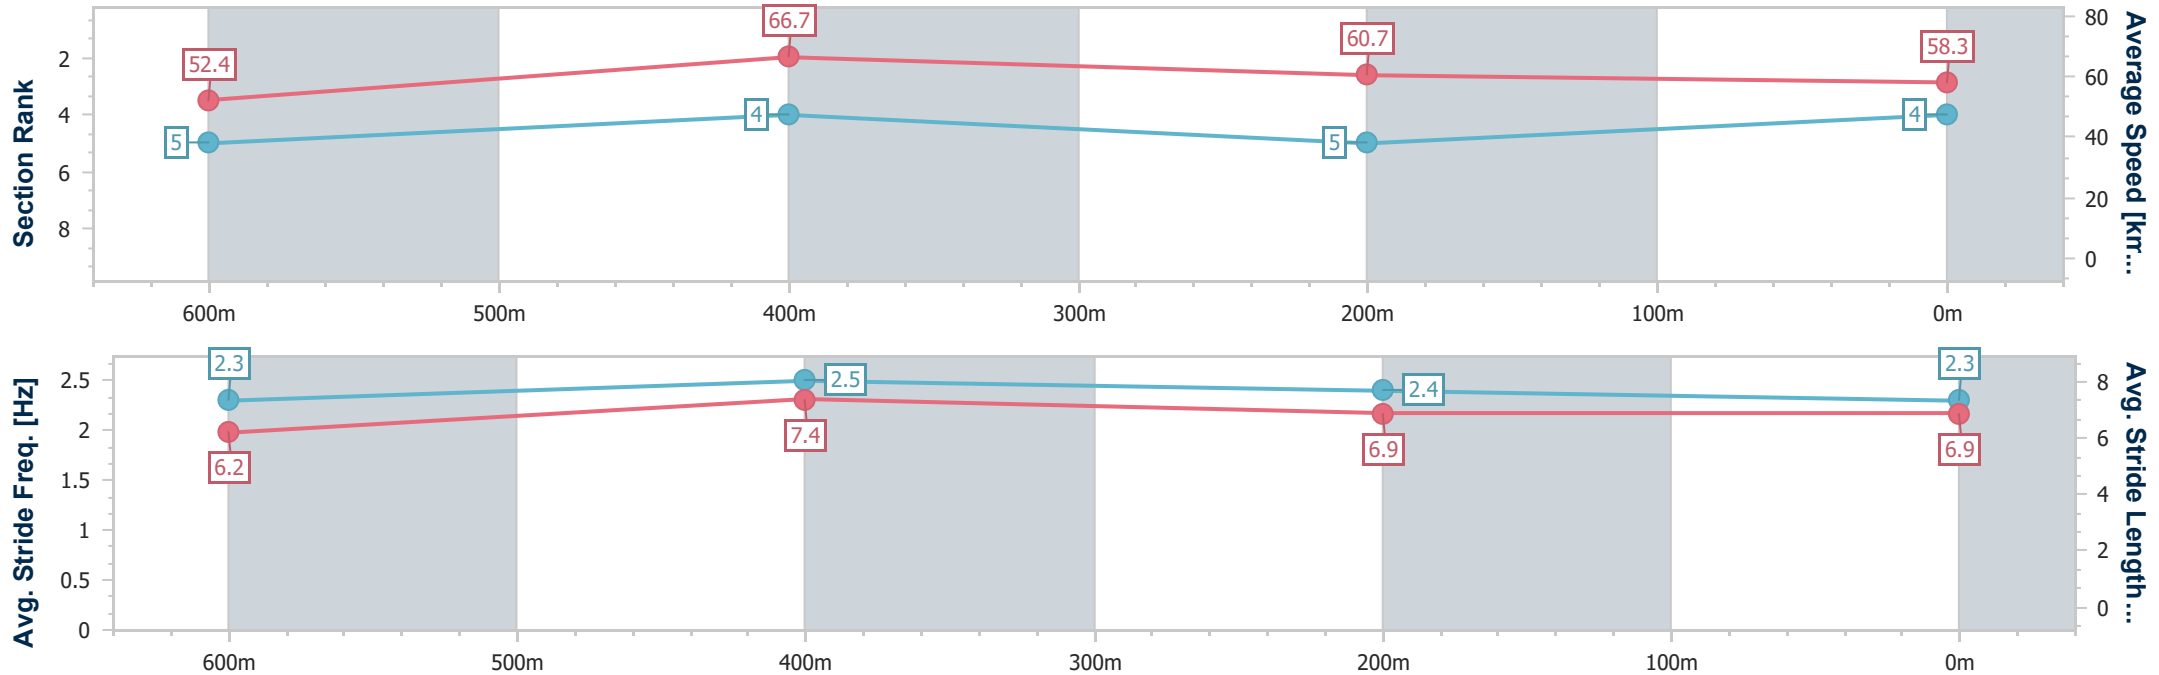

### Ipswich QLD Professional

Race 2: REE'S 60TH Maiden Handicap - 800m

16 November 2024 - 13:45

Track Rating: Soft 7, Weather: Overcast, Rail Position: True

Section	Overall	600m	400m	200m
Section Times	0:48.78 [4] (0:13.75)	0:35.03 [5] (0:10.79)	0:24.24 [4] (0:11.82)	0:12.42 [5] (0:12.42)
Average Speed [km/h]	52.4	66.7	60.7	58.3
Top Speed [km/h]	68.5	68.7	63.9	60.2
Avg. Dist. to Rail [m]	5.1	1.9	0.6	1.4
Avg. Stride Freq. [Hz]	2.3	2.5	2.4	2.3
Avg. Stride Length [m]	6.2	7.4	6.9	6.9

- [ ] Ranking at each section and finish
- .-.- No data available at this section
- NA No data available

Horse/Jockey Name	Second Wind
Final Rank	5
Fastest Section Time (Section)	0:11.04 (600m)
Top Speed [km/h] (Section)	66.1 (600m)
Race State	Finished