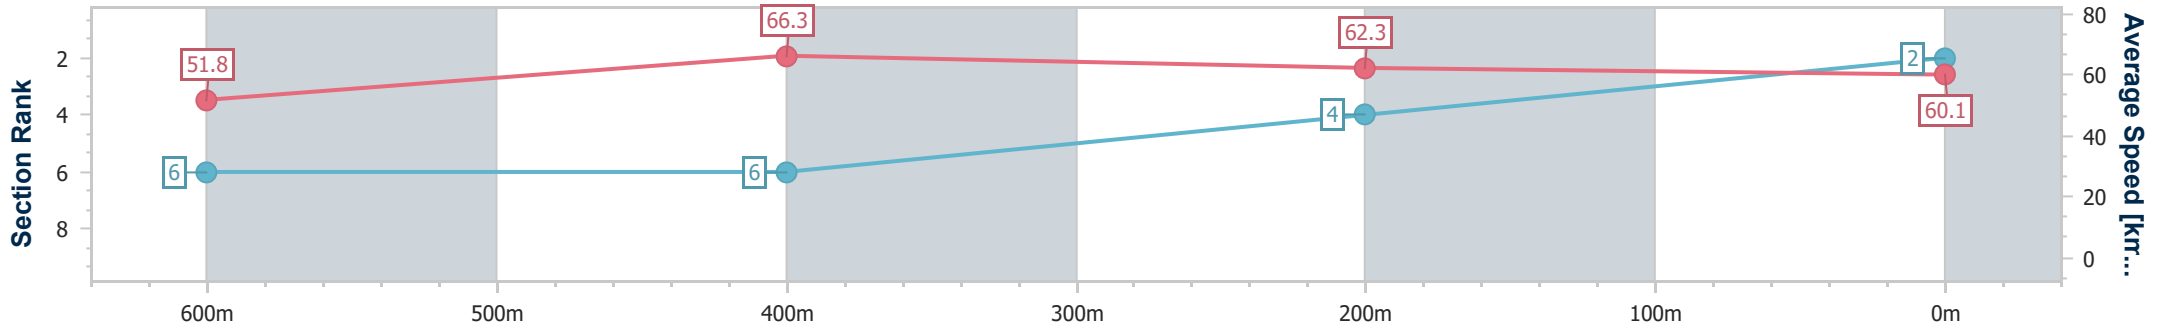

### Ipswich QLD Professional

Race 2: REE'S 60TH Maiden Handicap - 800m

16 November 2024 - 13:45

Track Rating: Soft 7, Weather: Overcast, Rail Position: True

Section	Overall	600m	400m	200m
Section Times	0:48.30 [2] (0:13.94)	0:34.36 [6] (0:10.84)	0:23.52 [6] (0:11.51)	0:12.01 [4] (0:12.01)
Average Speed [km/h]	51.8	66.3	62.3	60.1
Top Speed [km/h]	67.3	68.0	64.6	62.7
Avg. Dist. to Rail [m]	7.2	2.5	1.8	4.0
Avg. Stride Freq. [Hz]	2.4	2.5	2.5	2.4
Avg. Stride Length [m]	5.9	7.4	7.0	6.9