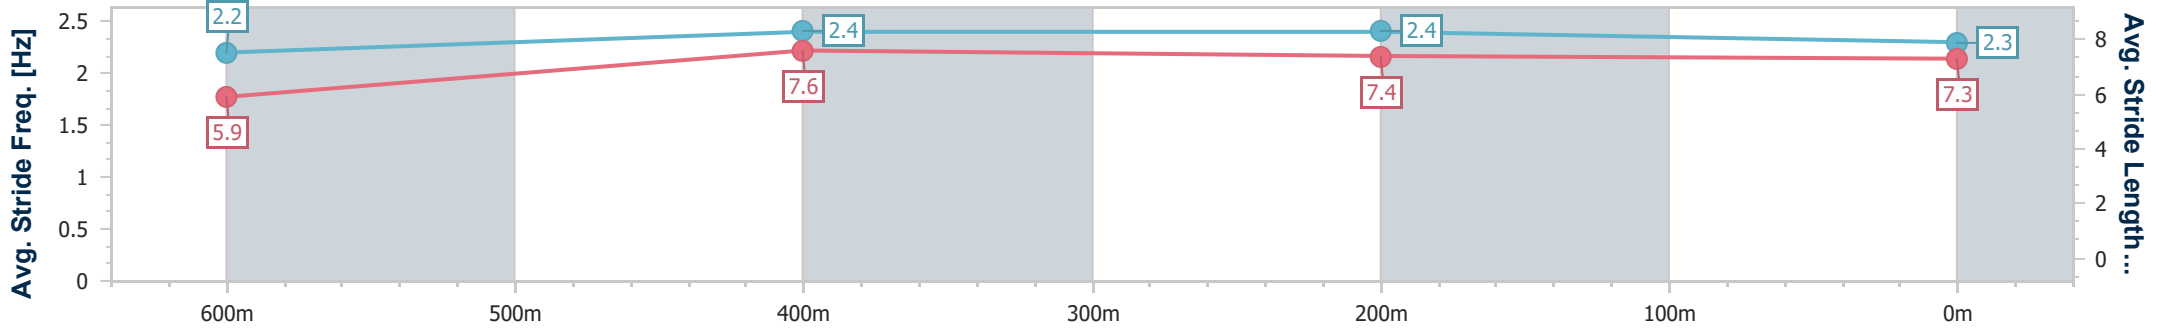

- [ ] Ranking at each section and finish
- .-.- No data available at this section
- NA No data available

Horse/Jockey Name	Second Wind
Final Rank	5
Fastest Section Time (Section)	0:11.04 (600m)
Top Speed [km/h] (Section)	66.1 (600m)
Race State	Finished

### Ipswich QLD Professional

Race 2: REE'S 60TH Maiden Handicap - 800m

16 November 2024 - 13:45

Track Rating: Soft 7, Weather: Overcast, Rail Position: True

Section	Overall	600m	400m	200m
Section Times	0:49.17 [5] (0:14.65)	0:34.52 [7] (0:11.04)	0:23.48 [7] (0:11.36)	0:12.12 [7] (0:12.12)
Average Speed [km/h]	49.1	65.4	63.2	59.3
Top Speed [km/h]	65.8	66.1	64.9	61.5
Avg. Dist. to Rail [m]	4.5	2.0	0.4	2.0
Avg. Stride Freq. [Hz]	2.2	2.4	2.4	2.3
Avg. Stride Length [m]	5.9	7.6	7.4	7.3

- [ ] Ranking at each section and finish
- .-.- No data available at this section
- NA No data available

Horse/Jockey Name	Horsburgh
Final Rank	6
Fastest Section Time (Section)	0:10.77 (600m)
Top Speed [km/h] (Section)	69.2 (600m)
Race State	Finished