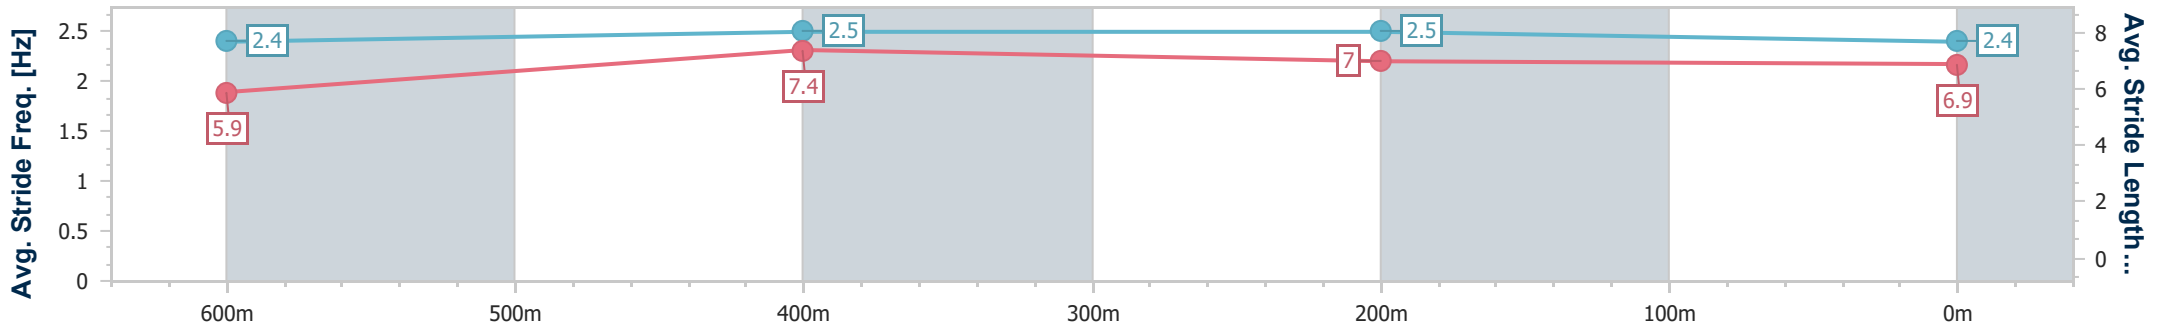

### Ipswich QLD Professional

Race 2: REE'S 60TH Maiden Handicap - 800m

16 November 2024 - 13:45

Track Rating: Soft 7, Weather: Overcast, Rail Position: True

Section	Overall	600m	400m	200m
Section Times	0:48.30 [2] (0:13.94)	0:34.36 [6] (0:10.84)	0:23.52 [6] (0:11.51)	0:12.01 [4] (0:12.01)
Average Speed [km/h]	51.8	66.3	62.3	60.1
Top Speed [km/h]	67.3	68.0	64.6	62.7
Avg. Dist. to Rail [m]	7.2	2.5	1.8	4.0
Avg. Stride Freq. [Hz]	2.4	2.5	2.5	2.4
Avg. Stride Length [m]	5.9	7.4	7.0	6.9