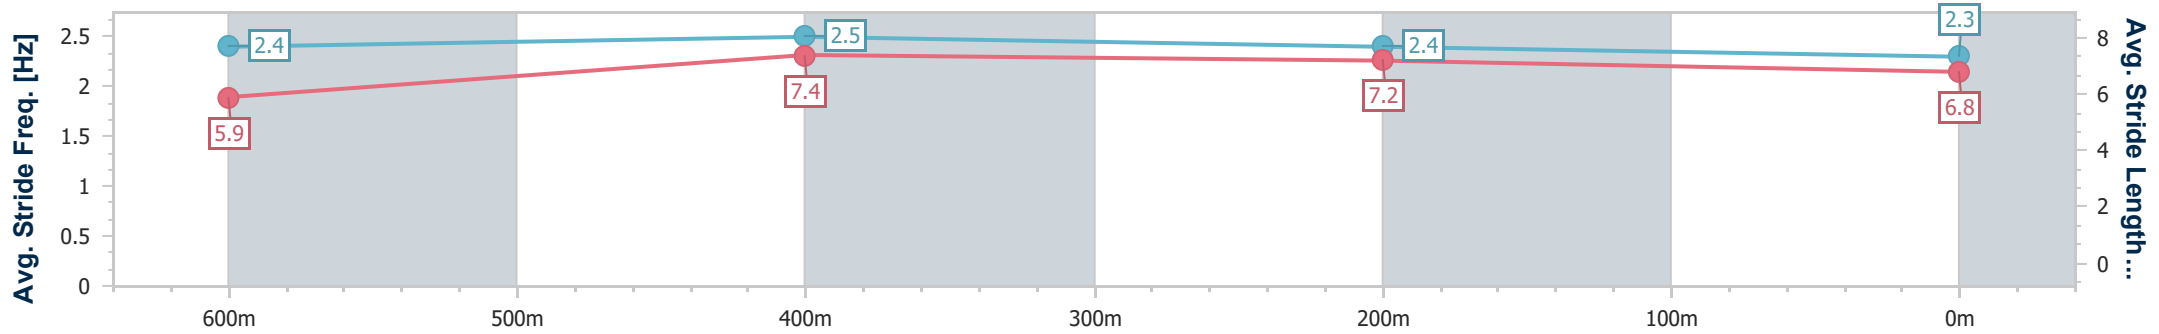

### Ipswich QLD Professional

Race 2: REE'S 60TH Maiden Handicap - 800m

16 November 2024 - 13:45

Track Rating: Soft 7, Weather: Overcast, Rail Position: True

Section	Overall	600m	400m	200m
Section Times	0:48.39 [3] (0:13.64)	0:34.75 [1] (0:10.72)	0:24.03 [2] (0:11.55)	0:12.48 [2] (0:12.48)
Average Speed [km/h]	52.7	67.4	62.4	57.7
Top Speed [km/h]	70.2	69.6	64.9	60.8
Avg. Dist. to Rail [m]	8.9	2.9	0.4	2.2
Avg. Stride Freq. [Hz]	2.4	2.5	2.4	2.3
Avg. Stride Length [m]	5.9	7.4	7.2	6.8

- [ ] Ranking at each section and finish
- .-.- No data available at this section
- NA No data available

Horse/Jockey Name	Meanie
Final Rank	4
Fastest Section Time (Section)	0:10.79 (600m)
Top Speed [km/h] (Section)	68.7 (600m)
Race State	Finished