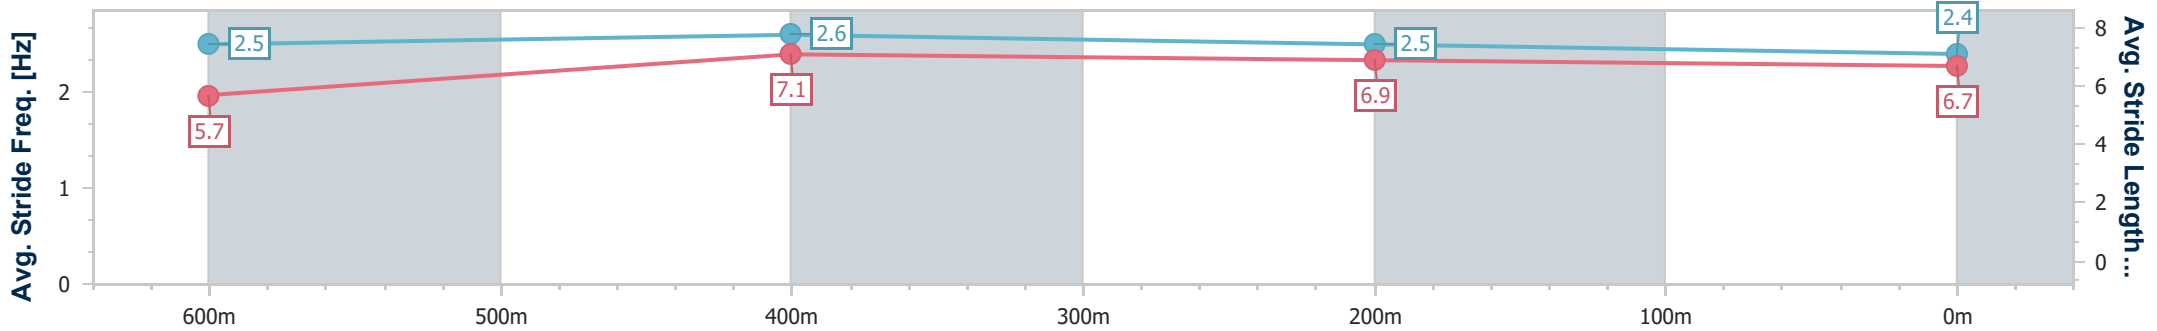

### Ipswich QLD Professional

Race 2: REE'S 60TH Maiden Handicap - 800m

16 November 2024 - 13:45

Track Rating: Soft 7, Weather: Overcast, Rail Position: True

Section	Overall	600m	400m	200m
Section Times	0:48.24 [1] (0:13.68)	0:34.56 [2] (0:10.67)	0:23.89 [1] (0:11.52)	0:12.37 [1] (0:12.37)
Average Speed [km/h]	52.7	67.9	62.2	58.4
Top Speed [km/h]	69.5	69.5	65.3	62.2
Avg. Dist. to Rail [m]	8.2	2.5	0.6	0.7
Avg. Stride Freq. [Hz]	2.5	2.6	2.5	2.4
Avg. Stride Length [m]	5.7	7.1	6.9	6.7