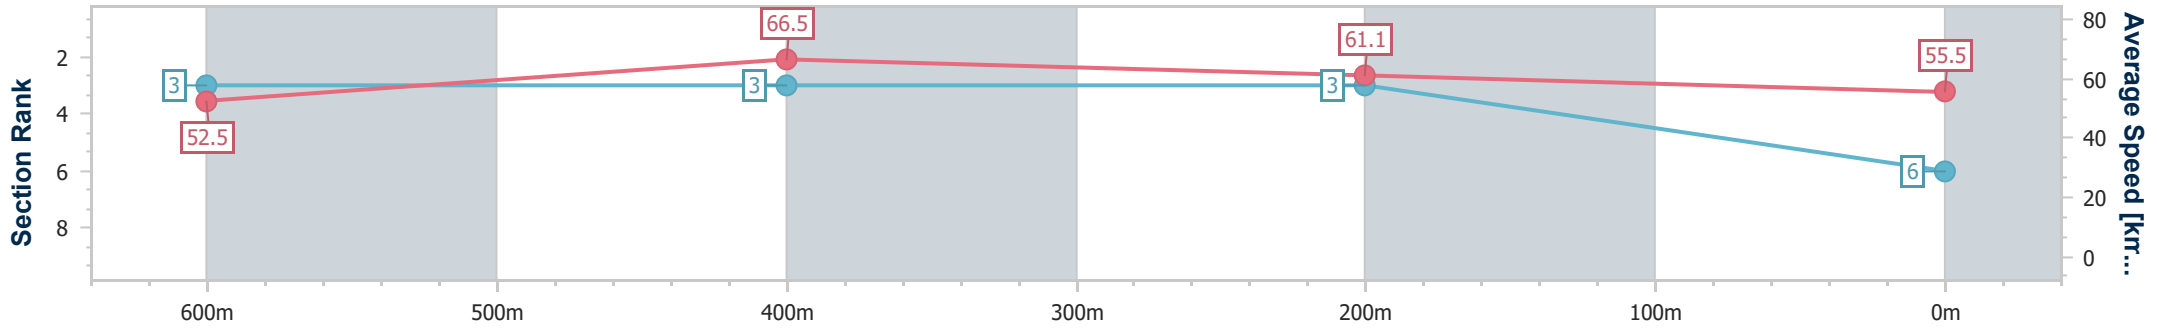

- [ ] Ranking at each section and finish
- .-.- No data available at this section
- NA No data available

Horse/Jockey Name	Horsburgh
Final Rank	6
Fastest Section Time (Section)	0:10.77 (600m)
Top Speed [km/h] (Section)	69.2 (600m)
Race State	Finished

### Ipswich QLD Professional

Race 2: REE'S 60TH Maiden Handicap - 800m

16 November 2024 - 13:45

Track Rating: Soft 7, Weather: Overcast, Rail Position: True

Section	Overall	600m	400m	200m
Section Times	0:49.19 [6] (0:13.71)	0:35.48 [3] (0:10.77)	0:24.71 [3] (0:11.72)	0:12.99 [3] (0:12.99)
Average Speed [km/h]	52.5	66.5	61.1	55.5
Top Speed [km/h]	68.7	69.2	64.8	58.5
Avg. Dist. to Rail [m]	4.8	1.9	1.3	1.4
Avg. Stride Freq. [Hz]	2.5	2.6	2.5	2.4
Avg. Stride Length [m]	5.8	7.1	6.8	6.4

- [ ] Ranking at each section and finish
- .-.- No data available at this section
- NA No data available

Horse/Jockey Name	Goose Step
Final Rank	7
Fastest Section Time (Section)	0:10.88 (600m)
Top Speed [km/h] (Section)	68.8 (600m)
Race State	Finished