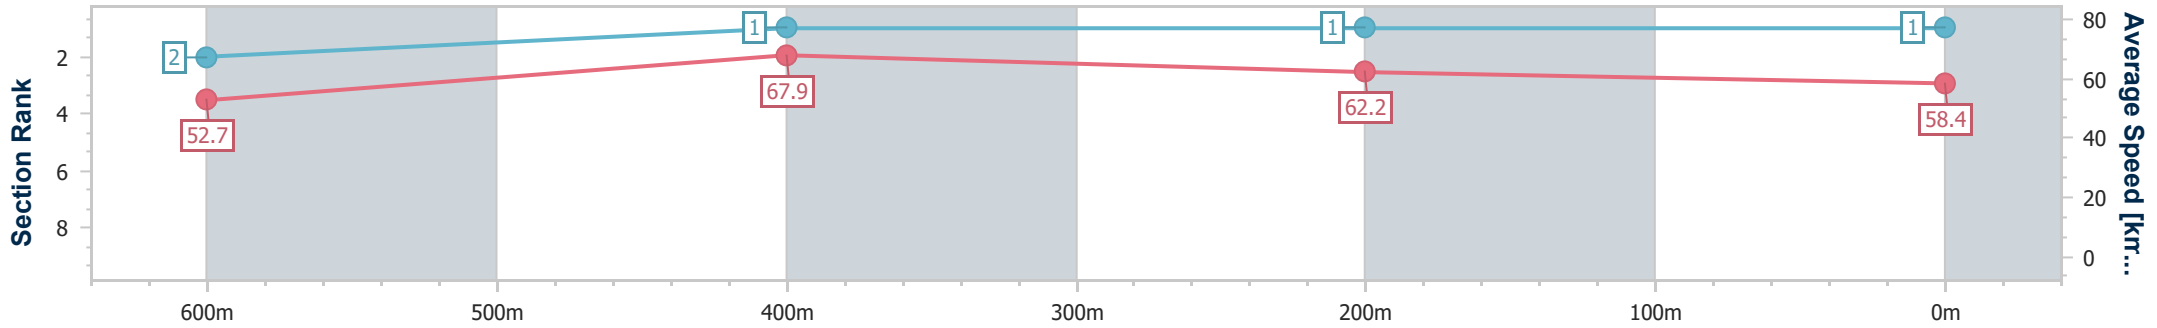

### Ipswich QLD Professional

Race 2: REE'S 60TH Maiden Handicap - 800m

16 November 2024 - 13:45

Track Rating: Soft 7, Weather: Overcast, Rail Position: True

Section	Overall	600m	400m	200m
Section Times	0:48.24 [1] (0:13.68)	0:34.56 [2] (0:10.67)	0:23.89 [1] (0:11.52)	0:12.37 [1] (0:12.37)
Average Speed [km/h]	52.7	67.9	62.2	58.4
Top Speed [km/h]	69.5	69.5	65.3	62.2
Avg. Dist. to Rail [m]	8.2	2.5	0.6	0.7
Avg. Stride Freq. [Hz]	2.5	2.6	2.5	2.4
Avg. Stride Length [m]	5.7	7.1	6.9	6.7