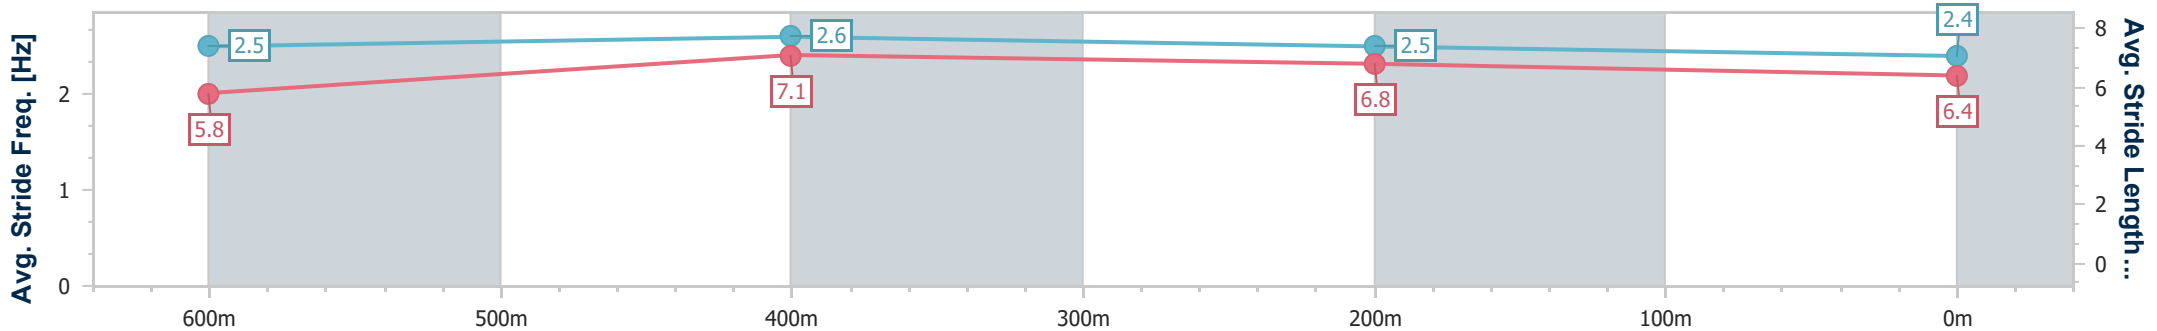

- [ ] Ranking at each section and finish
- .-.- No data available at this section
- NA No data available

Horse/Jockey Name	Horsburgh
Final Rank	6
Fastest Section Time (Section)	0:10.77 (600m)
Top Speed [km/h] (Section)	69.2 (600m)
Race State	Finished

### Ipswich QLD Professional

Race 2: REE'S 60TH Maiden Handicap - 800m

16 November 2024 - 13:45

Track Rating: Soft 7, Weather: Overcast, Rail Position: True

Section	Overall	600m	400m	200m
Section Times	0:49.19 [6] (0:13.71)	0:35.48 [3] (0:10.77)	0:24.71 [3] (0:11.72)	0:12.99 [3] (0:12.99)
Average Speed [km/h]	52.5	66.5	61.1	55.5
Top Speed [km/h]	68.7	69.2	64.8	58.5
Avg. Dist. to Rail [m]	4.8	1.9	1.3	1.4
Avg. Stride Freq. [Hz]	2.5	2.6	2.5	2.4
Avg. Stride Length [m]	5.8	7.1	6.8	6.4

- [ ] Ranking at each section and finish
- .-.- No data available at this section
- NA No data available

Horse/Jockey Name	Goose Step
Final Rank	7
Fastest Section Time (Section)	0:10.88 (600m)
Top Speed [km/h] (Section)	68.8 (600m)
Race State	Finished