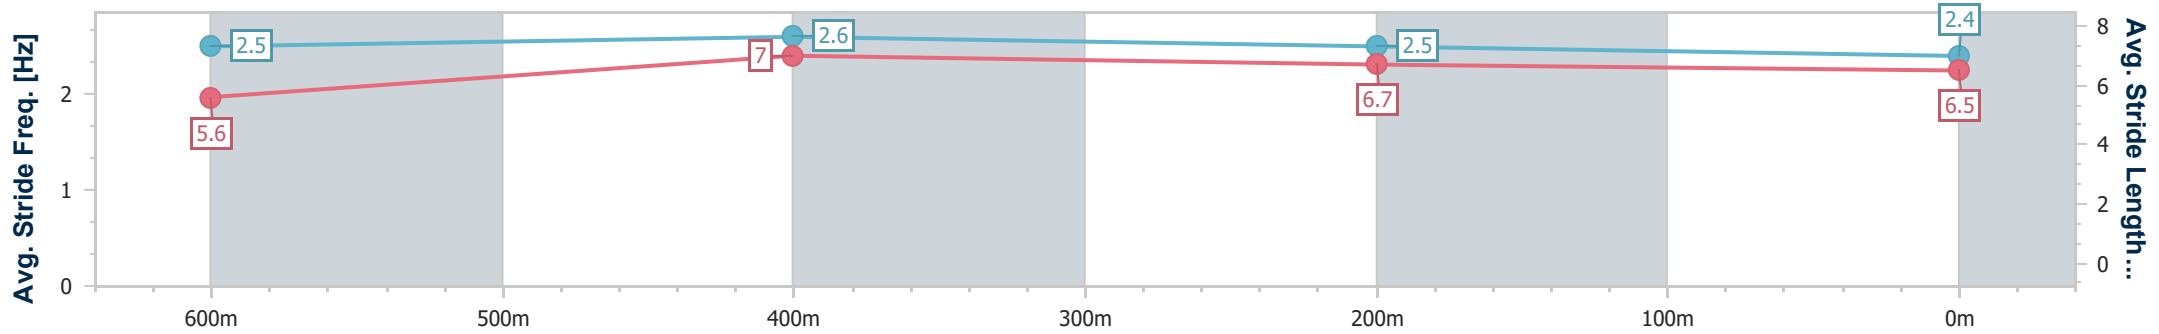

- [ ] Ranking at each section and finish
- .-.- No data available at this section
- NA No data available

Horse/Jockey Name	Goose Step
Final Rank	7
Fastest Section Time (Section)	0:10.88 (600m)
Top Speed [km/h] (Section)	68.8 (600m)
Race State	Finished

### Ipswich QLD Professional

Race 2: REE'S 60TH Maiden Handicap - 800m

16 November 2024 - 13:45

Track Rating: Soft 7, Weather: Overcast, Rail Position: True

Section	Overall	600m	400m	200m
Section Times	0:49.64 [7] (0:13.74)	0:35.90 [4] (0:10.88)	0:25.02 [5] (0:12.06)	0:12.96 [6] (0:12.96)
Average Speed [km/h]	52.5	66.3	60.1	55.4
Top Speed [km/h]	68.8	68.8	62.6	57.6
Avg. Dist. to Rail [m]	6.5	2.0	2.9	4.3
Avg. Stride Freq. [Hz]	2.5	2.6	2.5	2.4
Avg. Stride Length [m]	5.6	7.0	6.7	6.5

- [ ] Ranking at each section and finish
- .-.- No data available at this section
- NA No data available