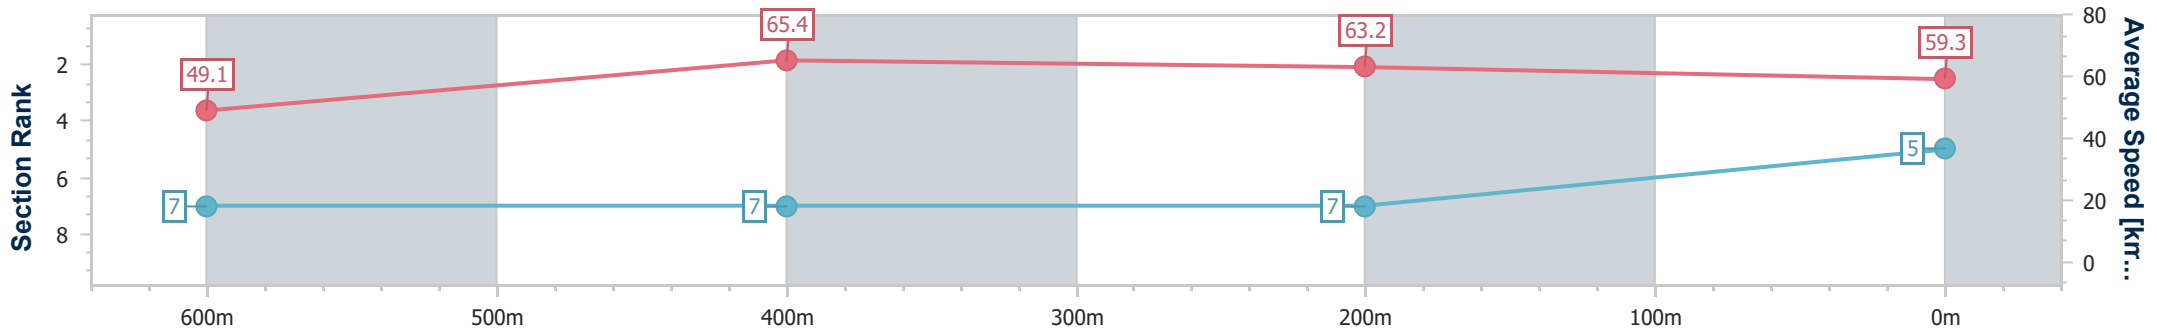

### Ipswich QLD Professional

Race 2: REE'S 60TH Maiden Handicap - 800m

16 November 2024 - 13:45

Track Rating: Soft 7, Weather: Overcast, Rail Position: True

Section	Overall	600m	400m	200m
Section Times	0:49.17 [5] (0:14.65)	0:34.52 [7] (0:11.04)	0:23.48 [7] (0:11.36)	0:12.12 [7] (0:12.12)
Average Speed [km/h]	49.1	65.4	63.2	59.3
Top Speed [km/h]	65.8	66.1	64.9	61.5
Avg. Dist. to Rail [m]	4.5	2.0	0.4	2.0
Avg. Stride Freq. [Hz]	2.2	2.4	2.4	2.3
Avg. Stride Length [m]	5.9	7.6	7.4	7.3

- [ ] Ranking at each section and finish
- .-.- No data available at this section
- NA No data available

Horse/Jockey Name	Horsburgh
Final Rank	6
Fastest Section Time (Section)	0:10.77 (600m)
Top Speed [km/h] (Section)	69.2 (600m)
Race State	Finished