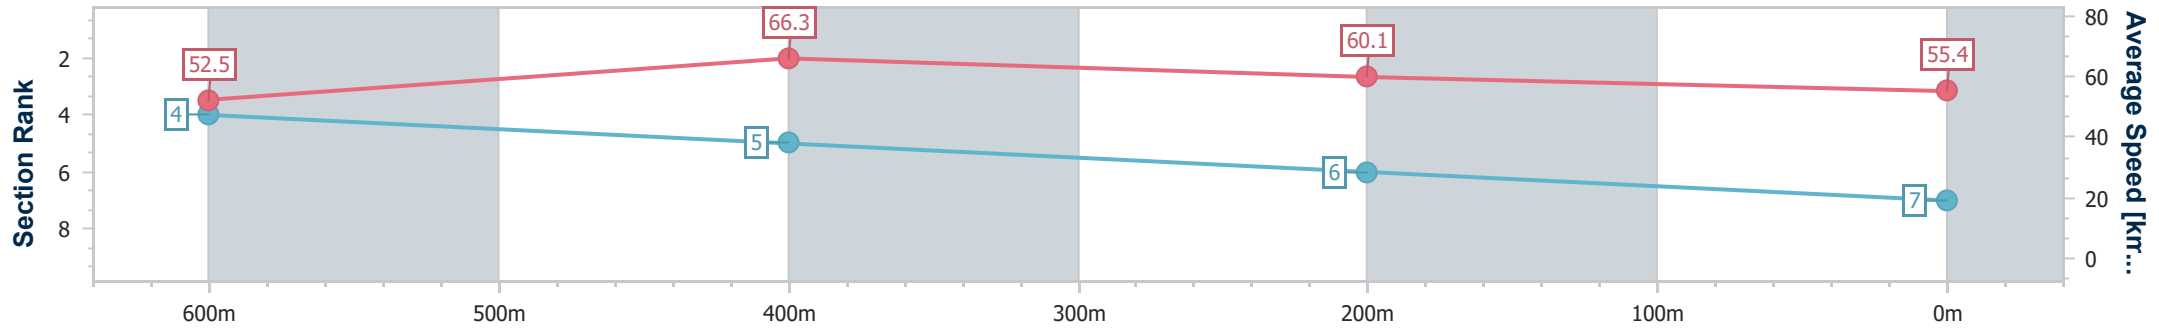

- [ ] Ranking at each section and finish
- .-.- No data available at this section
- NA No data available

Horse/Jockey Name	Goose Step
Final Rank	7
Fastest Section Time (Section)	0:10.88 (600m)
Top Speed [km/h] (Section)	68.8 (600m)
Race State	Finished

### Ipswich QLD Professional

Race 2: REE'S 60TH Maiden Handicap - 800m

16 November 2024 - 13:45

Track Rating: Soft 7, Weather: Overcast, Rail Position: True

Section	Overall	600m	400m	200m
Section Times	0:49.64 [7] (0:13.74)	0:35.90 [4] (0:10.88)	0:25.02 [5] (0:12.06)	0:12.96 [6] (0:12.96)
Average Speed [km/h]	52.5	66.3	60.1	55.4
Top Speed [km/h]	68.8	68.8	62.6	57.6
Avg. Dist. to Rail [m]	6.5	2.0	2.9	4.3
Avg. Stride Freq. [Hz]	2.5	2.6	2.5	2.4
Avg. Stride Length [m]	5.6	7.0	6.7	6.5

- [ ] Ranking at each section and finish
- .-.- No data available at this section
- NA No data available