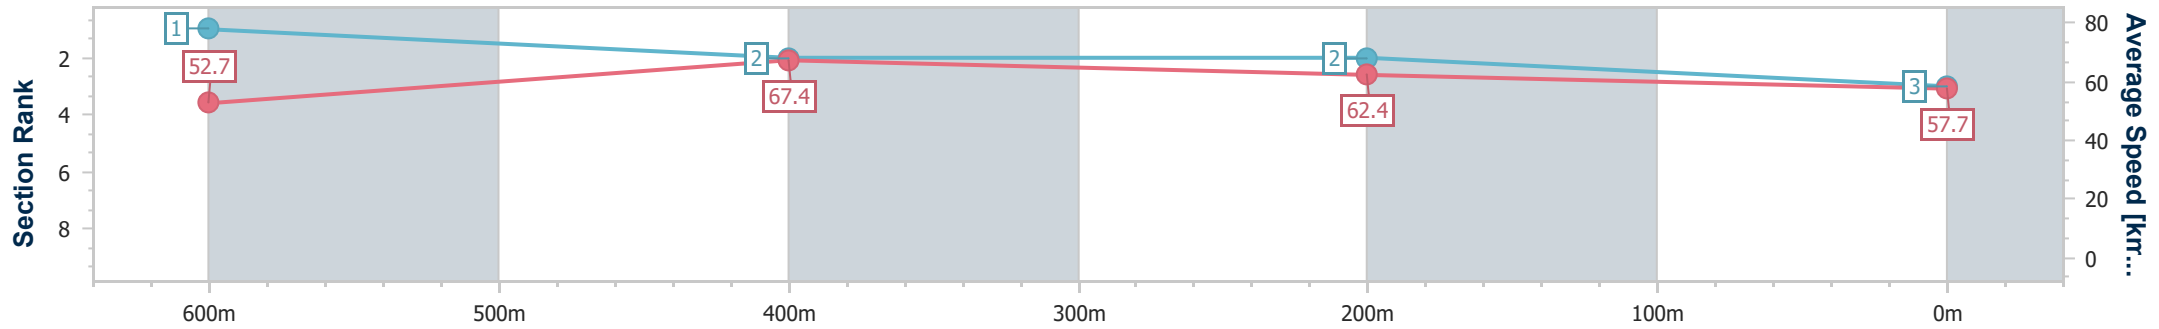

### Ipswich QLD Professional

Race 2: REE'S 60TH Maiden Handicap - 800m

16 November 2024 - 13:45

Track Rating: Soft 7, Weather: Overcast, Rail Position: True

Section	Overall	600m	400m	200m
Section Times	0:48.39 [3] (0:13.64)	0:34.75 [1] (0:10.72)	0:24.03 [2] (0:11.55)	0:12.48 [2] (0:12.48)
Average Speed [km/h]	52.7	67.4	62.4	57.7
Top Speed [km/h]	70.2	69.6	64.9	60.8
Avg. Dist. to Rail [m]	8.9	2.9	0.4	2.2
Avg. Stride Freq. [Hz]	2.4	2.5	2.4	2.3
Avg. Stride Length [m]	5.9	7.4	7.2	6.8