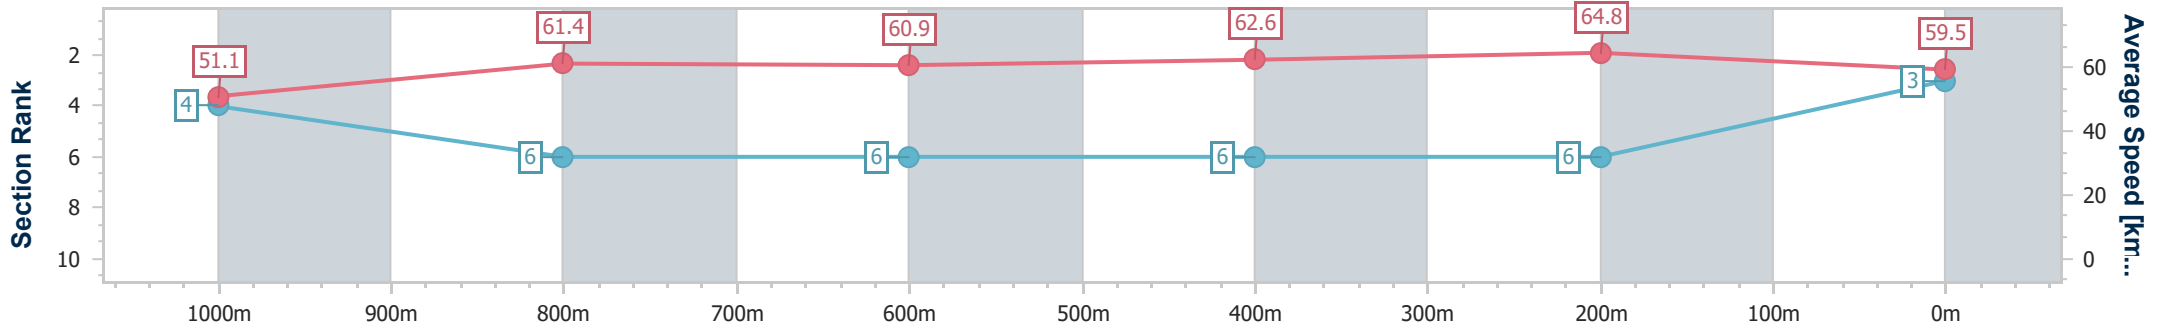

Sunshine Coast QLD Professional  
 Race 3: TRAVIS SCHULTZ & PARTNERS BENCHMARK 85  
 Handicap - 1200m

16 November 2024 - 14:28

Track Rating: Heavy 8, Weather: Overcast, Rail Position: +2m  
 Entire

Section	Overall	1000m	800m	600m	400m	200m								
Section Times	1:12.64 [3] (0:14.08)	0:58.56 [4] (0:11.77)	0:46.79 [6] (0:11.94)	0:34.85 [6] (0:11.64)	0:23.21 [6] (0:11.13)	0:12.08 [6] (0:12.08)								
Average Speed [km/h]	51.1	61.4	60.9	62.6	64.8	59.5								
Top Speed [km/h]	64.0	63.2	63.4	64.6	65.1	63.1								
Avg. Dist. to Rail [m]	4.9	2.1	1.6	2.0	2.8	3.2								
Avg. Stride Freq. [Hz]	2.2	2.3	2.2	2.3	2.4	2.3								
Avg. Stride Length [m]	6.7	7.5	7.5	7.4	7.6	7.3								