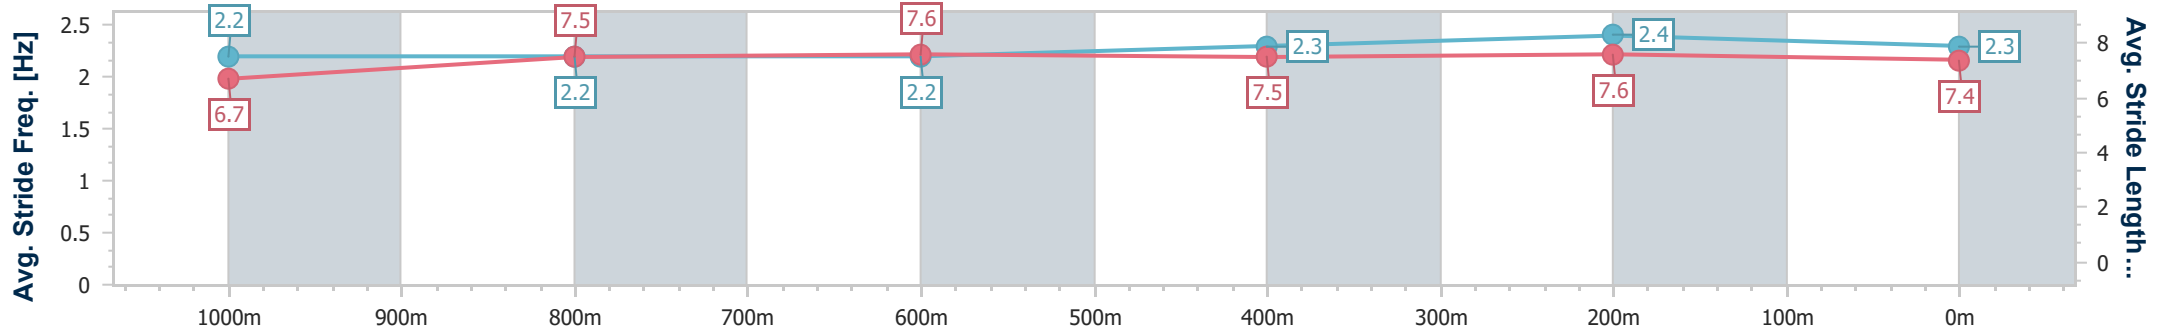

16 November 2024 - 14:28

Track Rating: Heavy 8, Weather: Overcast, Rail Position: +2m  
Entire

Section	Overall	1000m	800m	600m	400m	200m
Section Times	1:12.22 [1] (0:13.83)	0:58.39 [2] (0:11.89)	0:46.50 [5] (0:11.82)	0:34.68 [4] (0:11.65)	0:23.03 [5] (0:11.17)	0:11.86 [2] (0:11.86)
Average Speed [km/h]	52.2	60.7	61.2	62.2	64.4	60.7
Top Speed [km/h]	64.2	63.1	63.2	63.6	65.3	63.9
Avg. Dist. to Rail [m]	3.9	2.4	0.6	1.1	4.1	6.6
Avg. Stride Freq. [Hz]	2.2	2.2	2.2	2.3	2.4	2.3
Avg. Stride Length [m]	6.7	7.5	7.6	7.5	7.6	7.4