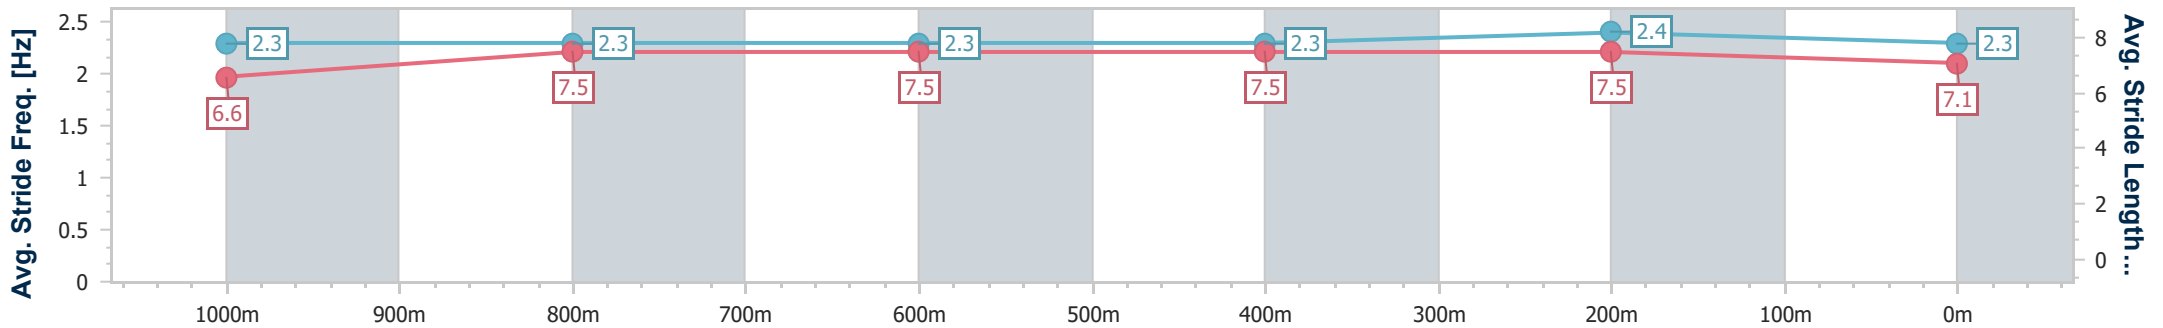

Horse/Jockey Name	Goldsborough
Final Rank	2
Fastest Section Time (Section)	0:11.22 (400m)
Top Speed [km/h] (Section)	65.4 (400m)
Race State	Finished

Sunshine Coast QLD Professional
Race 3: TRAVIS SCHULTZ & PARTNERS BENCHMARK 85
Handicap - 1200m

16 November 2024 - 14:28

Track Rating: Heavy 8, Weather: Overcast, Rail Position: +2m
Entire

Section	Overall	1000m	800m	600m	400m	200m
Section Times	1:12.26 [2] (0:13.69)	0:58.57 [1] (0:11.62)	0:46.95 [1] (0:11.90)	0:35.05 [1] (0:11.69)	0:23.36 [1] (0:11.22)	0:12.14 [1] (0:12.14)
Average Speed [km/h]	52.6	62.1	61.3	62.6	64.4	59.1
Top Speed [km/h]	64.3	64.6	62.6	64.5	65.4	62.6
Avg. Dist. to Rail [m]	6.9	2.5	2.1	2.8	4.8	4.8
Avg. Stride Freq. [Hz]	2.3	2.3	2.3	2.3	2.4	2.3
Avg. Stride Length [m]	6.6	7.5	7.5	7.5	7.5	7.1

- [ ] Ranking at each section and finish
- -.-.- No data available at this section
- NA No data available