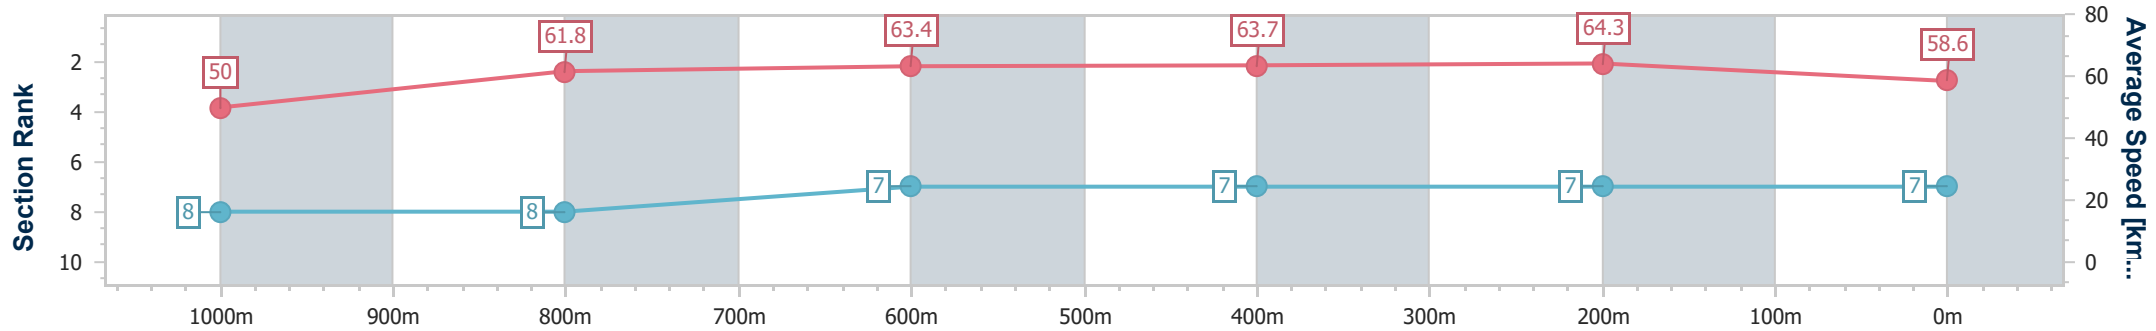

Horse/Jockey Name	Tara Jasmine
Final Rank	7
Fastest Section Time (Section)	0:11.20 (400m)
Top Speed [km/h] (Section)	65.6 (400m)
Race State	Finished

Sunshine Coast QLD Professional
Race 3: TRAVIS SCHULTZ & PARTNERS BENCHMARK 85
Handicap - 1200m
16 November 2024 - 14:28
Track Rating: Heavy 8, Weather: Overcast, Rail Position: +2m
Entire

Section	Overall	1000m	800m	600m	400m	200m							
Section Times	1:12.94 [7] (0:14.43)	0:58.51 [8] (0:11.73)	0:46.78 [8] (0:11.64)	0:35.14 [7] (0:11.64)	0:23.50 [7] (0:11.20)	0:12.30 [7] (0:12.30)							
Average Speed [km/h]	50.0	61.8	63.4	63.7	64.3	58.6							
Top Speed [km/h]	63.2	63.3	65.1	65.3	65.6	62.2							
Avg. Dist. to Rail [m]	5.3	3.6	3.9	4.9	8.0	10.0							
Avg. Stride Freq. [Hz]	2.2	2.3	2.4	2.4	2.4	2.4							
Avg. Stride Length [m]	6.6	7.4	7.5	7.4	7.3	6.8							

- [ ] Ranking at each section and finish
- -.-.- No data available at this section
- NA No data available