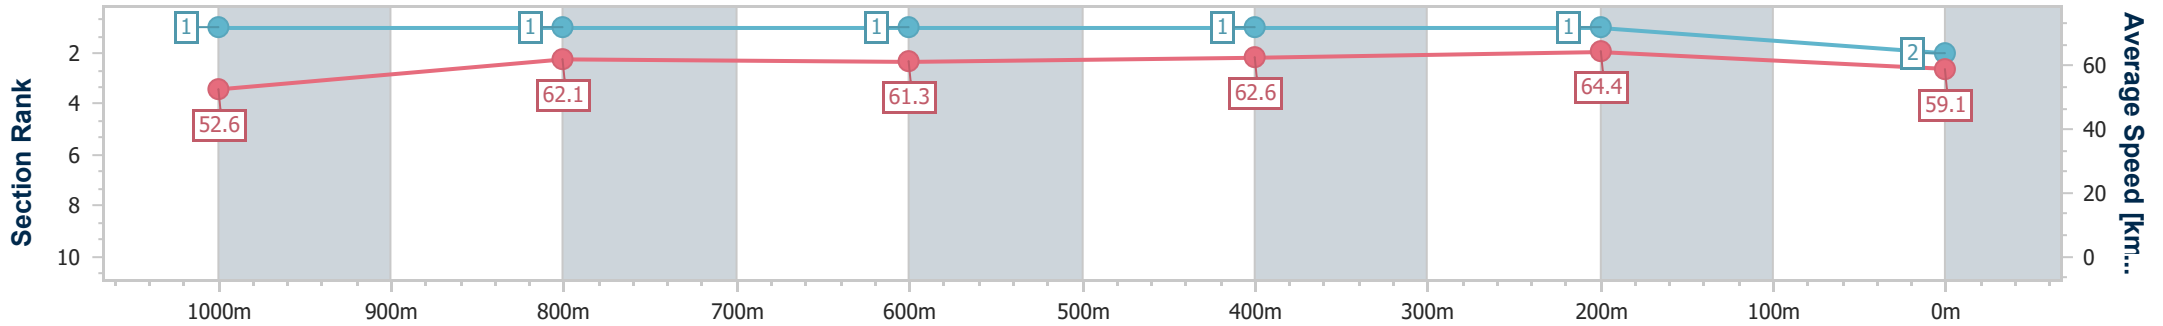

Horse/Jockey Name	Goldsborough
Final Rank	2
Fastest Section Time (Section)	0:11.22 (400m)
Top Speed [km/h] (Section)	65.4 (400m)
Race State	Finished

Sunshine Coast QLD Professional
Race 3: TRAVIS SCHULTZ & PARTNERS BENCHMARK 85
Handicap - 1200m

16 November 2024 - 14:28

Track Rating: Heavy 8, Weather: Overcast, Rail Position: +2m
Entire

Section	Overall	1000m	800m	600m	400m	200m
Section Times	1:12.26 [2] (0:13.69)	0:58.57 [1] (0:11.62)	0:46.95 [1] (0:11.90)	0:35.05 [1] (0:11.69)	0:23.36 [1] (0:11.22)	0:12.14 [1] (0:12.14)
Average Speed [km/h]	52.6	62.1	61.3	62.6	64.4	59.1
Top Speed [km/h]	64.3	64.6	62.6	64.5	65.4	62.6
Avg. Dist. to Rail [m]	6.9	2.5	2.1	2.8	4.8	4.8
Avg. Stride Freq. [Hz]	2.3	2.3	2.3	2.3	2.4	2.3
Avg. Stride Length [m]	6.6	7.5	7.5	7.5	7.5	7.1

- [ ] Ranking at each section and finish
- -.-.- No data available at this section
- NA No data available