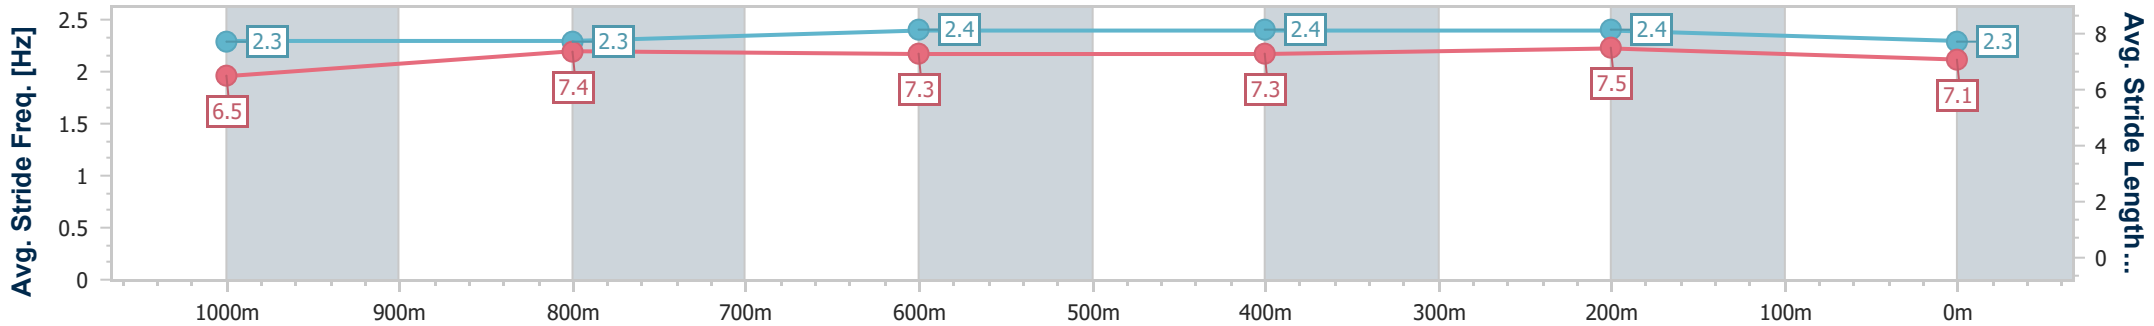

Section	Overall	1000m	800m	600m	400m	200m								
Section Times	1:12.68 [5] (0:14.10)	0:58.58 [5] (0:11.59)	0:46.99 [4] (0:12.03)	0:34.96 [5] (0:11.44)	0:23.52 [4] (0:11.35)	0:12.17 [4] (0:12.17)								
Average Speed [km/h]	51.1	62.4	60.5	63.2	63.4	59.1								
Top Speed [km/h]	63.5	63.8	63.6	64.2	64.0	61.7								
Avg. Dist. to Rail [m]	6.3	2.9	1.2	1.5	5.3	9.0								
Avg. Stride Freq. [Hz]	2.4	2.5	2.4	2.5	2.5	2.4								
Avg. Stride Length [m]	6.2	7.1	6.9	7.1	7.1	6.9								

- [ ] Ranking at each section and finish
- .-.- No data available at this section
- NA No data available

Horse/Jockey Name	En Pointe
Final Rank	6
Fastest Section Time (Section)	0:11.35 (400m)
Top Speed [km/h] (Section)	65.5 (Overall)
Race State	Finished

Sunshine Coast QLD Professional  
Race 3: TRAVIS SCHULTZ & PARTNERS BENCHMARK 85  
Handicap - 1200m

16 November 2024 - 14:28

Track Rating: Heavy 8, Weather: Overcast, Rail Position: +2m  
Entire

Section	Overall	1000m	800m	600m	400m	200m								
Section Times	1:12.70 [6] (0:13.83)	0:58.87 [3] (0:11.64)	0:47.23 [2] (0:11.87)	0:35.36 [2] (0:11.67)	0:23.69 [2] (0:11.35)	0:12.34 [3] (0:12.34)								
Average Speed [km/h]	52.3	62.1	61.8	62.5	63.5	58.2								
Top Speed [km/h]	65.5	63.8	63.3	63.4	64.2	61.6								
Avg. Dist. to Rail [m]	9.6	3.6	2.5	2.6	4.9	6.6								
Avg. Stride Freq. [Hz]	2.3	2.3	2.4	2.4	2.4	2.3								
Avg. Stride Length [m]	6.5	7.4	7.3	7.3	7.5	7.1								