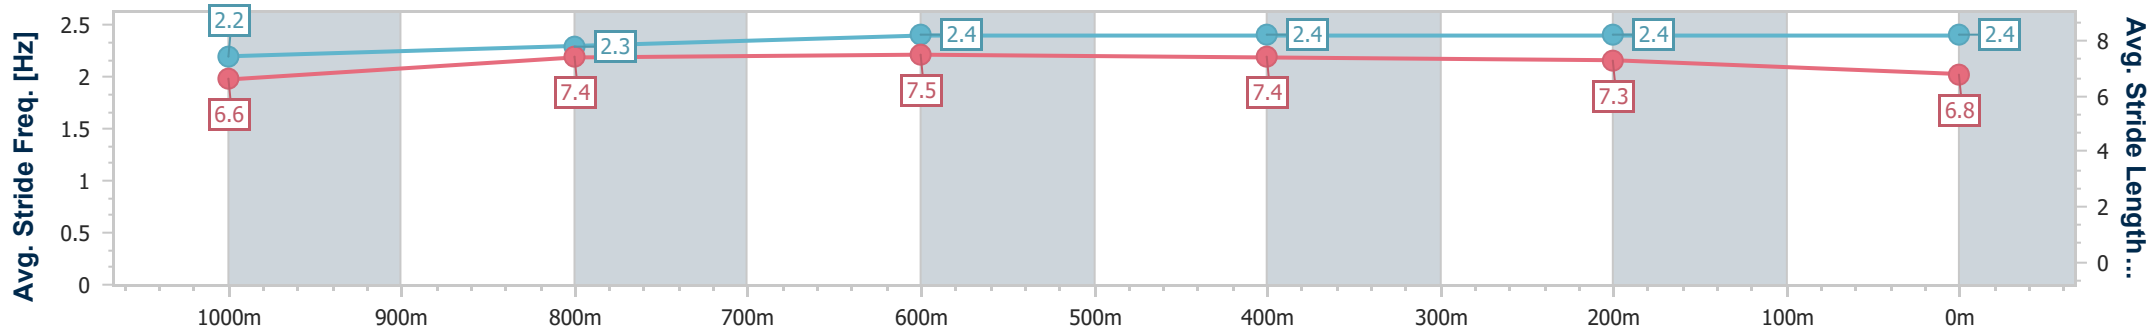

Horse/Jockey Name	Tara Jasmine
Final Rank	7
Fastest Section Time (Section)	0:11.20 (400m)
Top Speed [km/h] (Section)	65.6 (400m)
Race State	Finished

Sunshine Coast QLD Professional
Race 3: TRAVIS SCHULTZ & PARTNERS BENCHMARK 85
Handicap - 1200m
16 November 2024 - 14:28
Track Rating: Heavy 8, Weather: Overcast, Rail Position: +2m
Entire

Section	Overall	1000m	800m	600m	400m	200m							
Section Times	1:12.94 [7] (0:14.43)	0:58.51 [8] (0:11.73)	0:46.78 [8] (0:11.64)	0:35.14 [7] (0:11.64)	0:23.50 [7] (0:11.20)	0:12.30 [7] (0:12.30)							
Average Speed [km/h]	50.0	61.8	63.4	63.7	64.3	58.6							
Top Speed [km/h]	63.2	63.3	65.1	65.3	65.6	62.2							
Avg. Dist. to Rail [m]	5.3	3.6	3.9	4.9	8.0	10.0							
Avg. Stride Freq. [Hz]	2.2	2.3	2.4	2.4	2.4	2.4							
Avg. Stride Length [m]	6.6	7.4	7.5	7.4	7.3	6.8							

- [ ] Ranking at each section and finish
- -.-.- No data available at this section
- NA No data available