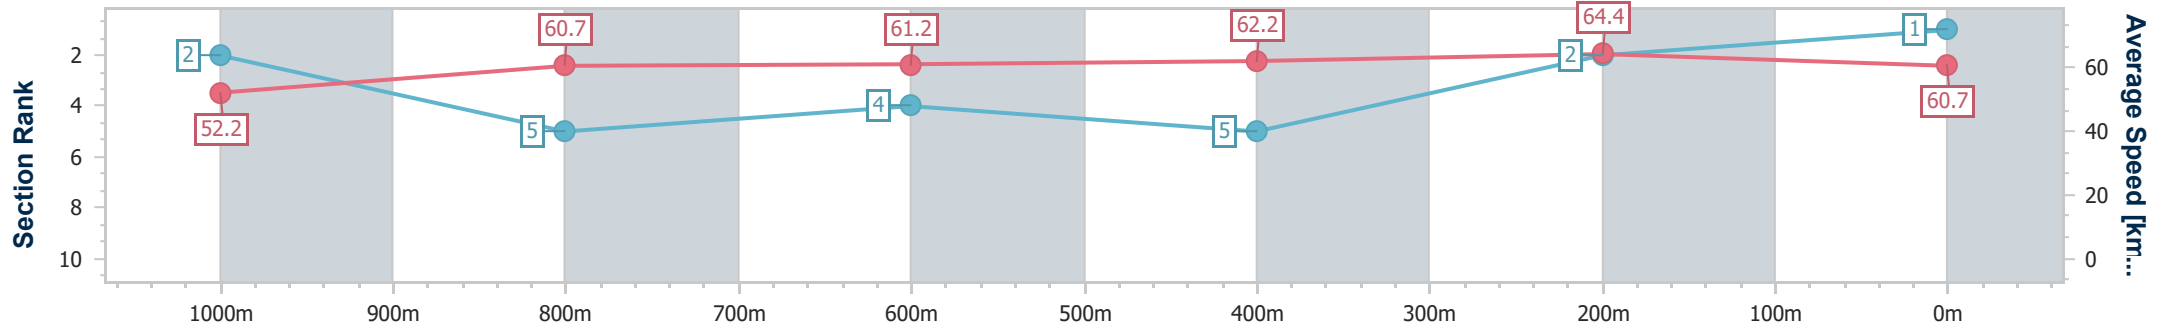

16 November 2024 - 14:28

Track Rating: Heavy 8, Weather: Overcast, Rail Position: +2m  
Entire

Section	Overall	1000m	800m	600m	400m	200m
Section Times	1:12.22 [1] (0:13.83)	0:58.39 [2] (0:11.89)	0:46.50 [5] (0:11.82)	0:34.68 [4] (0:11.65)	0:23.03 [5] (0:11.17)	0:11.86 [2] (0:11.86)
Average Speed [km/h]	52.2	60.7	61.2	62.2	64.4	60.7
Top Speed [km/h]	64.2	63.1	63.2	63.6	65.3	63.9
Avg. Dist. to Rail [m]	3.9	2.4	0.6	1.1	4.1	6.6
Avg. Stride Freq. [Hz]	2.2	2.2	2.2	2.3	2.4	2.3
Avg. Stride Length [m]	6.7	7.5	7.6	7.5	7.6	7.4