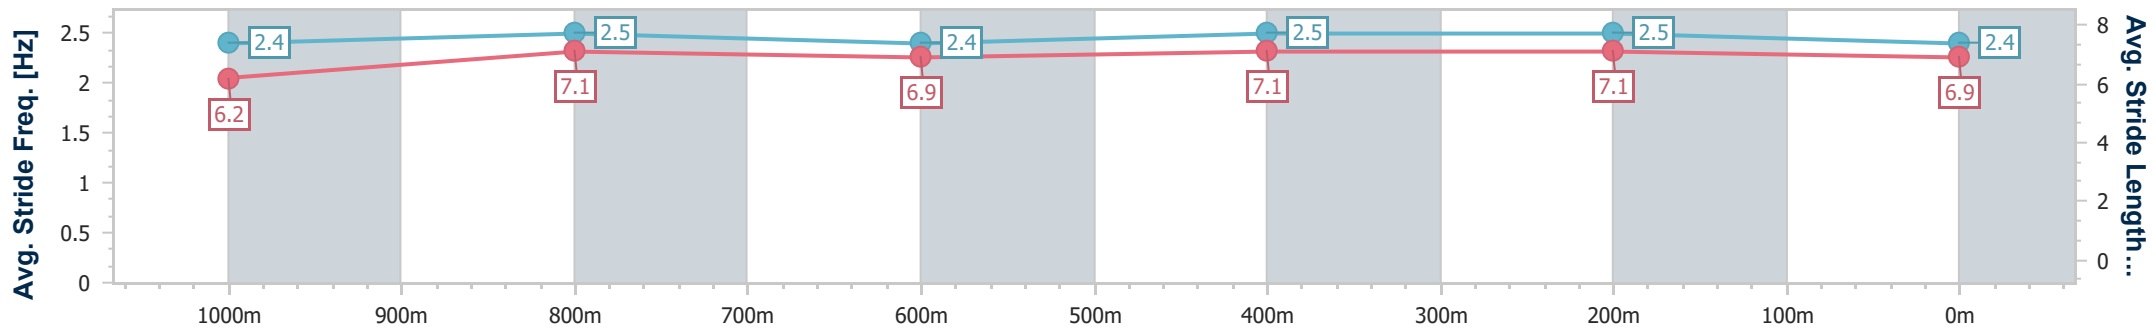

Horse/Jockey Name	Our Magnus
Final Rank	5
Fastest Section Time (Section)	0:11.35 (400m)
Top Speed [km/h] (Section)	64.2 (600m)
Race State	Finished

Sunshine Coast QLD Professional
Race 3: TRAVIS SCHULTZ & PARTNERS BENCHMARK 85
Handicap - 1200m
16 November 2024 - 14:28
Track Rating: Heavy 8, Weather: Overcast, Rail Position: +2m
Entire

Section	Overall	1000m	800m	600m	400m	200m								
Section Times	1:12.68 [5] (0:14.10)	0:58.58 [5] (0:11.59)	0:46.99 [4] (0:12.03)	0:34.96 [5] (0:11.44)	0:23.52 [4] (0:11.35)	0:12.17 [4] (0:12.17)								
Average Speed [km/h]	51.1	62.4	60.5	63.2	63.4	59.1								
Top Speed [km/h]	63.5	63.8	63.6	64.2	64.0	61.7								
Avg. Dist. to Rail [m]	6.3	2.9	1.2	1.5	5.3	9.0								
Avg. Stride Freq. [Hz]	2.4	2.5	2.4	2.5	2.5	2.4								
Avg. Stride Length [m]	6.2	7.1	6.9	7.1	7.1	6.9								

- [ ] Ranking at each section and finish
- -.-.- No data available at this section
- NA No data available