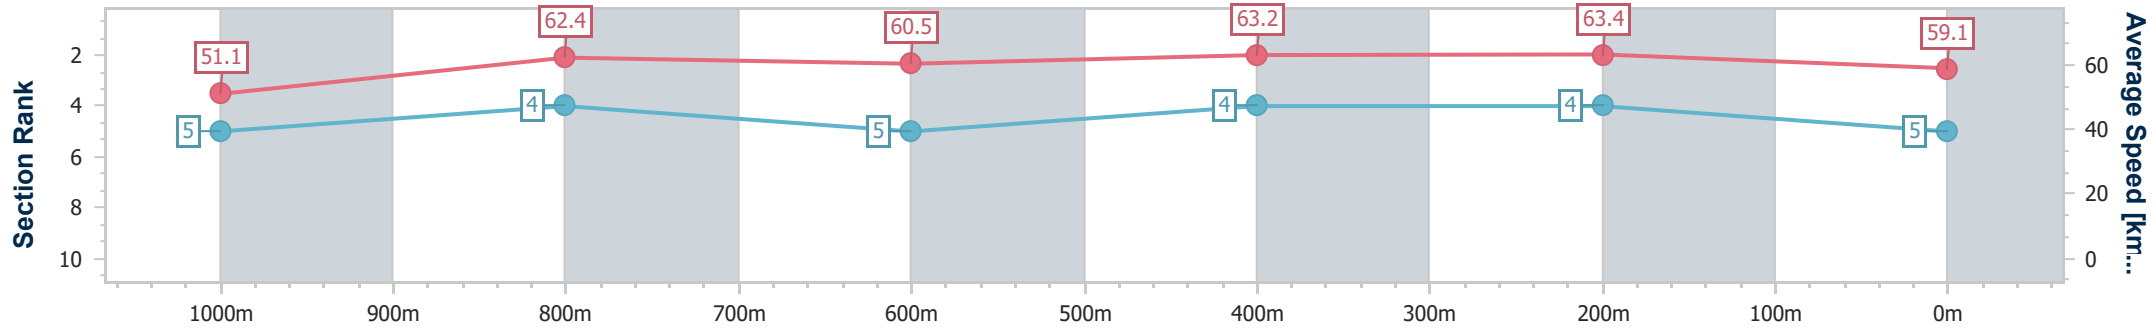

Horse/Jockey Name	Our Magnus
Final Rank	5
Fastest Section Time (Section)	0:11.35 (400m)
Top Speed [km/h] (Section)	64.2 (600m)
Race State	Finished

Sunshine Coast QLD Professional
Race 3: TRAVIS SCHULTZ & PARTNERS BENCHMARK 85
Handicap - 1200m
16 November 2024 - 14:28
Track Rating: Heavy 8, Weather: Overcast, Rail Position: +2m
Entire

Section	Overall	1000m	800m	600m	400m	200m								
Section Times	1:12.68 [5] (0:14.10)	0:58.58 [5] (0:11.59)	0:46.99 [4] (0:12.03)	0:34.96 [5] (0:11.44)	0:23.52 [4] (0:11.35)	0:12.17 [4] (0:12.17)								
Average Speed [km/h]	51.1	62.4	60.5	63.2	63.4	59.1								
Top Speed [km/h]	63.5	63.8	63.6	64.2	64.0	61.7								
Avg. Dist. to Rail [m]	6.3	2.9	1.2	1.5	5.3	9.0								
Avg. Stride Freq. [Hz]	2.4	2.5	2.4	2.5	2.5	2.4								
Avg. Stride Length [m]	6.2	7.1	6.9	7.1	7.1	6.9								

- [ ] Ranking at each section and finish
- -.-.- No data available at this section
- NA No data available