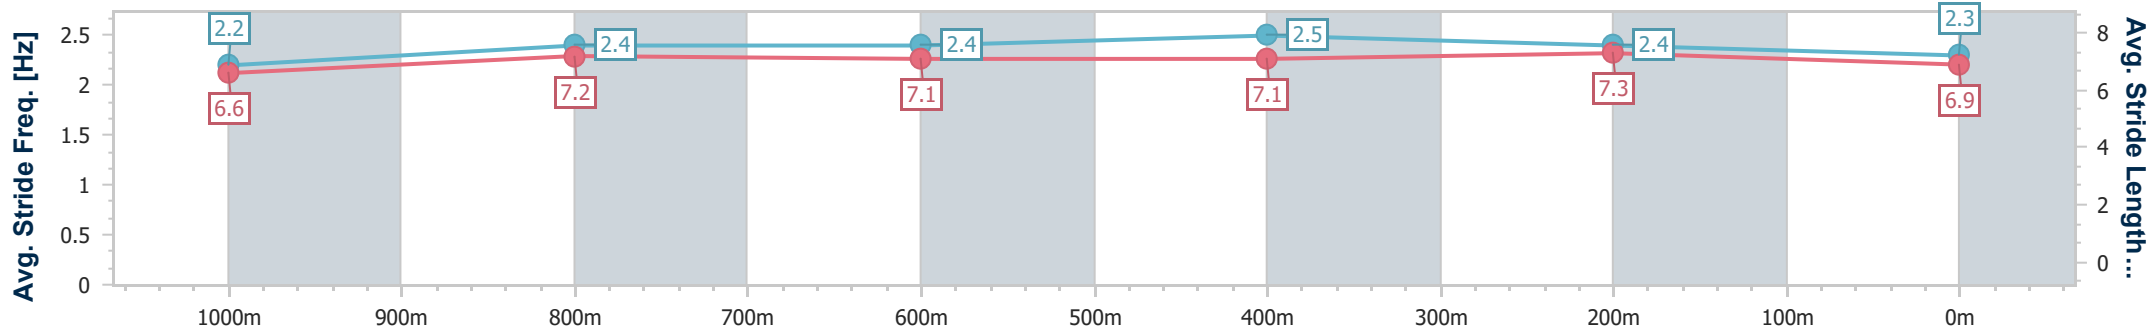

Horse/Jockey Name	Ralphie
Final Rank	8
Fastest Section Time (Section)	0:11.38 (400m)
Top Speed [km/h] (Section)	64.5 (400m)
Race State	Finished

Sunshine Coast QLD Professional
Race 3: TRAVIS SCHULTZ & PARTNERS BENCHMARK 85
Handicap - 1200m
16 November 2024 - 14:28
Track Rating: Heavy 8, Weather: Overcast, Rail Position: +2m
Entire

Section	Overall	1000m	800m	600m	400m	200m								
Section Times	1:13.01 [8] (0:14.14)	0:58.87 [6] (0:11.46)	0:47.41 [3] (0:11.78)	0:35.63 [3] (0:11.76)	0:23.87 [3] (0:11.38)	0:12.49 [5] (0:12.49)								
Average Speed [km/h]	51.0	63.2	62.6	62.4	63.2	57.7								
Top Speed [km/h]	63.6	64.2	64.1	64.0	64.5	62.0								
Avg. Dist. to Rail [m]	8.6	4.2	3.5	3.4	6.3	8.9								
Avg. Stride Freq. [Hz]	2.2	2.4	2.4	2.5	2.4	2.3								
Avg. Stride Length [m]	6.6	7.2	7.1	7.1	7.3	6.9								

- [ ] Ranking at each section and finish
- -.-.- No data available at this section
- NA No data available