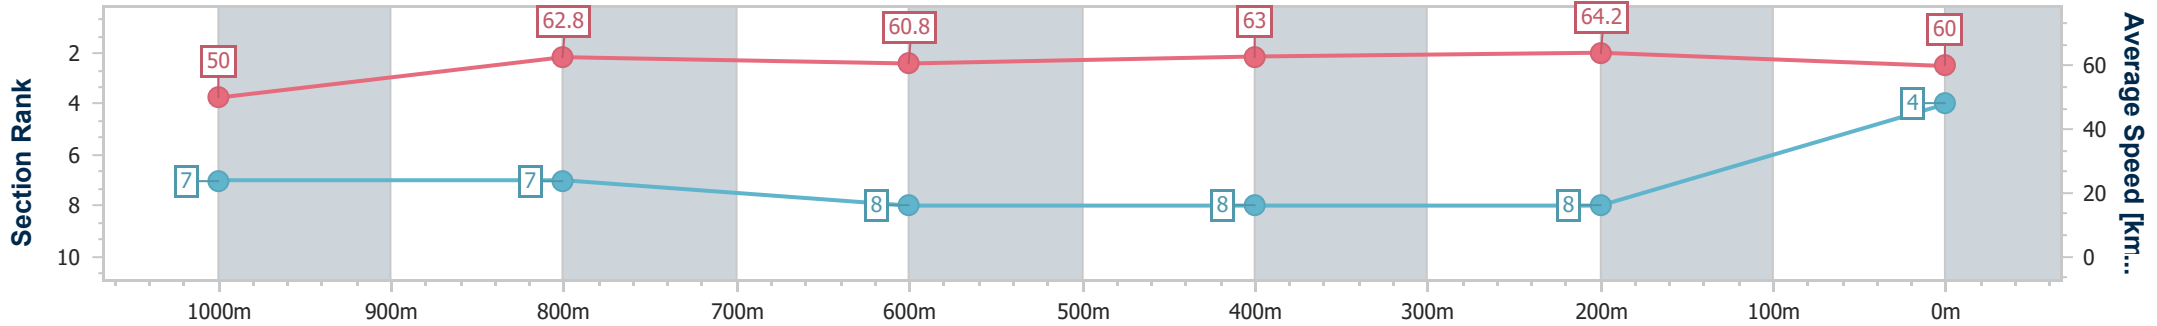

Horse/Jockey Name	Bews
Final Rank	4
Fastest Section Time (Section)	0:11.21 (400m)
Top Speed [km/h] (Section)	65.0 (400m)
Race State	Finished

Sunshine Coast QLD Professional
Race 3: TRAVIS SCHULTZ & PARTNERS BENCHMARK 85
Handicap - 1200m

16 November 2024 - 14:28

Track Rating: Heavy 8, Weather: Overcast, Rail Position: +2m
Entire

Section	Overall	1000m	800m	600m	400m	200m
Section Times	1:12.64 [4] (0:14.42)	0:58.22 [7] (0:11.55)	0:46.67 [7] (0:11.92)	0:34.75 [8] (0:11.56)	0:23.19 [8] (0:11.21)	0:11.98 [8] (0:11.98)
Average Speed [km/h]	50.0	62.8	60.8	63.0	64.2	60.0
Top Speed [km/h]	62.9	63.5	63.0	63.8	65.0	63.1
Avg. Dist. to Rail [m]	6.4	3.5	1.5	1.6	4.1	4.9
Avg. Stride Freq. [Hz]	2.3	2.4	2.4	2.4	2.4	2.4
Avg. Stride Length [m]	6.2	7.1	7.1	7.3	7.3	7.1

- [ ] Ranking at each section and finish
- -.-.- No data available at this section
- NA No data available