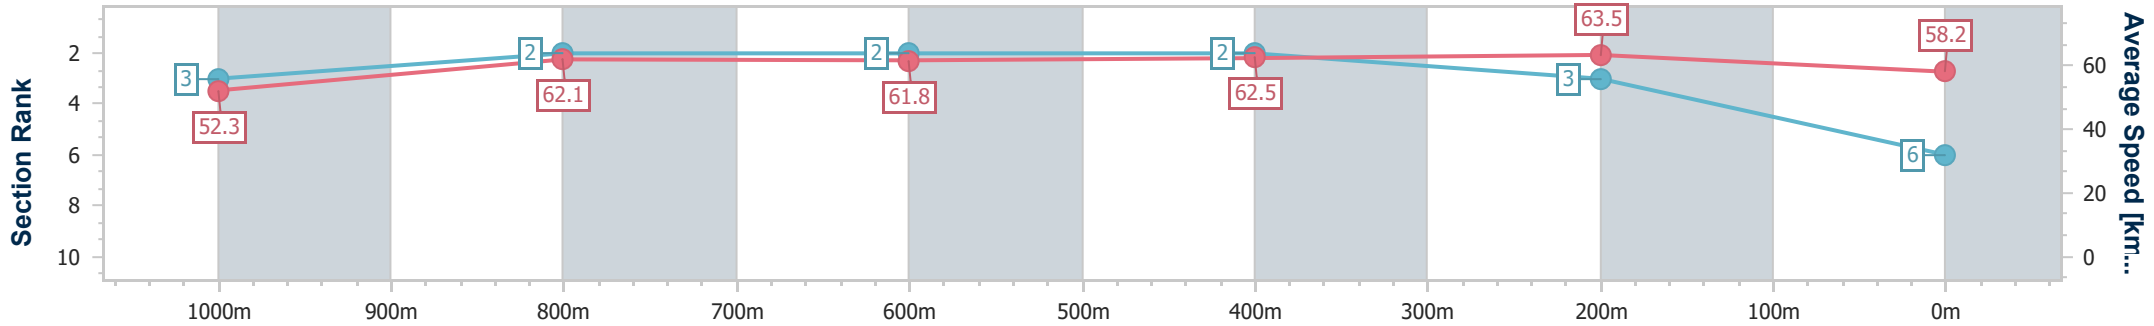

Section	Overall	1000m	800m	600m	400m	200m								
Section Times	1:12.68 [5] (0:14.10)	0:58.58 [5] (0:11.59)	0:46.99 [4] (0:12.03)	0:34.96 [5] (0:11.44)	0:23.52 [4] (0:11.35)	0:12.17 [4] (0:12.17)								
Average Speed [km/h]	51.1	62.4	60.5	63.2	63.4	59.1								
Top Speed [km/h]	63.5	63.8	63.6	64.2	64.0	61.7								
Avg. Dist. to Rail [m]	6.3	2.9	1.2	1.5	5.3	9.0								
Avg. Stride Freq. [Hz]	2.4	2.5	2.4	2.5	2.5	2.4								
Avg. Stride Length [m]	6.2	7.1	6.9	7.1	7.1	6.9								

- [ ] Ranking at each section and finish
- .-.- No data available at this section
- NA No data available

Horse/Jockey Name	En Pointe
Final Rank	6
Fastest Section Time (Section)	0:11.35 (400m)
Top Speed [km/h] (Section)	65.5 (Overall)
Race State	Finished

Sunshine Coast QLD Professional  
Race 3: TRAVIS SCHULTZ & PARTNERS BENCHMARK 85  
Handicap - 1200m

16 November 2024 - 14:28

Track Rating: Heavy 8, Weather: Overcast, Rail Position: +2m  
Entire

Section	Overall	1000m	800m	600m	400m	200m								
Section Times	1:12.70 [6] (0:13.83)	0:58.87 [3] (0:11.64)	0:47.23 [2] (0:11.87)	0:35.36 [2] (0:11.67)	0:23.69 [2] (0:11.35)	0:12.34 [3] (0:12.34)								
Average Speed [km/h]	52.3	62.1	61.8	62.5	63.5	58.2								
Top Speed [km/h]	65.5	63.8	63.3	63.4	64.2	61.6								
Avg. Dist. to Rail [m]	9.6	3.6	2.5	2.6	4.9	6.6								
Avg. Stride Freq. [Hz]	2.3	2.3	2.4	2.4	2.4	2.3								
Avg. Stride Length [m]	6.5	7.4	7.3	7.3	7.5	7.1								