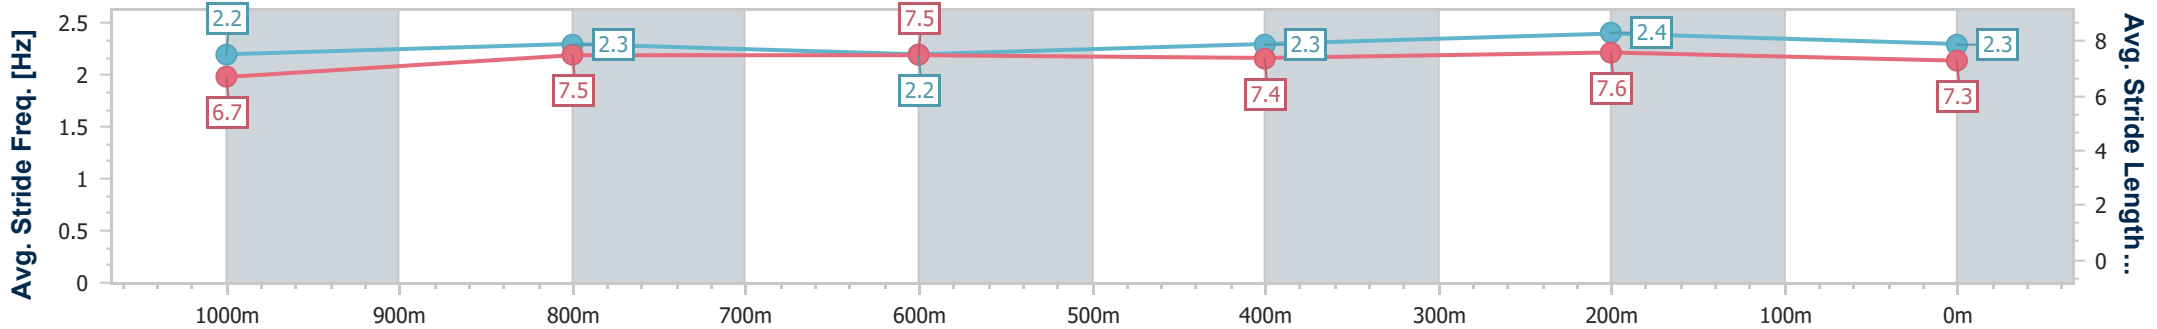

Sunshine Coast QLD Professional  
 Race 3: TRAVIS SCHULTZ & PARTNERS BENCHMARK 85  
 Handicap - 1200m

16 November 2024 - 14:28

Track Rating: Heavy 8, Weather: Overcast, Rail Position: +2m  
 Entire

Section	Overall	1000m	800m	600m	400m	200m								
Section Times	1:12.64 [3] (0:14.08)	0:58.56 [4] (0:11.77)	0:46.79 [6] (0:11.94)	0:34.85 [6] (0:11.64)	0:23.21 [6] (0:11.13)	0:12.08 [6] (0:12.08)								
Average Speed [km/h]	51.1	61.4	60.9	62.6	64.8	59.5								
Top Speed [km/h]	64.0	63.2	63.4	64.6	65.1	63.1								
Avg. Dist. to Rail [m]	4.9	2.1	1.6	2.0	2.8	3.2								
Avg. Stride Freq. [Hz]	2.2	2.3	2.2	2.3	2.4	2.3								
Avg. Stride Length [m]	6.7	7.5	7.5	7.4	7.6	7.3								