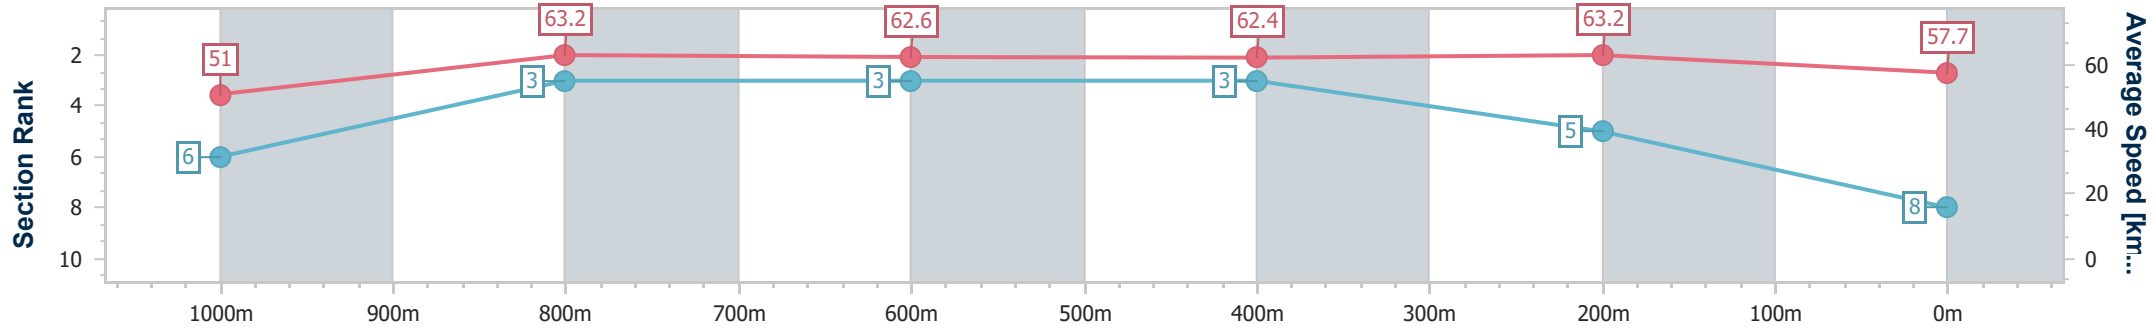

Horse/Jockey Name	Ralphie
Final Rank	8
Fastest Section Time (Section)	0:11.38 (400m)
Top Speed [km/h] (Section)	64.5 (400m)
Race State	Finished

Sunshine Coast QLD Professional
Race 3: TRAVIS SCHULTZ & PARTNERS BENCHMARK 85
Handicap - 1200m
16 November 2024 - 14:28
Track Rating: Heavy 8, Weather: Overcast, Rail Position: +2m
Entire

Section	Overall	1000m	800m	600m	400m	200m								
Section Times	1:13.01 [8] (0:14.14)	0:58.87 [6] (0:11.46)	0:47.41 [3] (0:11.78)	0:35.63 [3] (0:11.76)	0:23.87 [3] (0:11.38)	0:12.49 [5] (0:12.49)								
Average Speed [km/h]	51.0	63.2	62.6	62.4	63.2	57.7								
Top Speed [km/h]	63.6	64.2	64.1	64.0	64.5	62.0								
Avg. Dist. to Rail [m]	8.6	4.2	3.5	3.4	6.3	8.9								
Avg. Stride Freq. [Hz]	2.2	2.4	2.4	2.5	2.4	2.3								
Avg. Stride Length [m]	6.6	7.2	7.1	7.1	7.3	6.9								

- [ ] Ranking at each section and finish
- -.-.- No data available at this section
- NA No data available