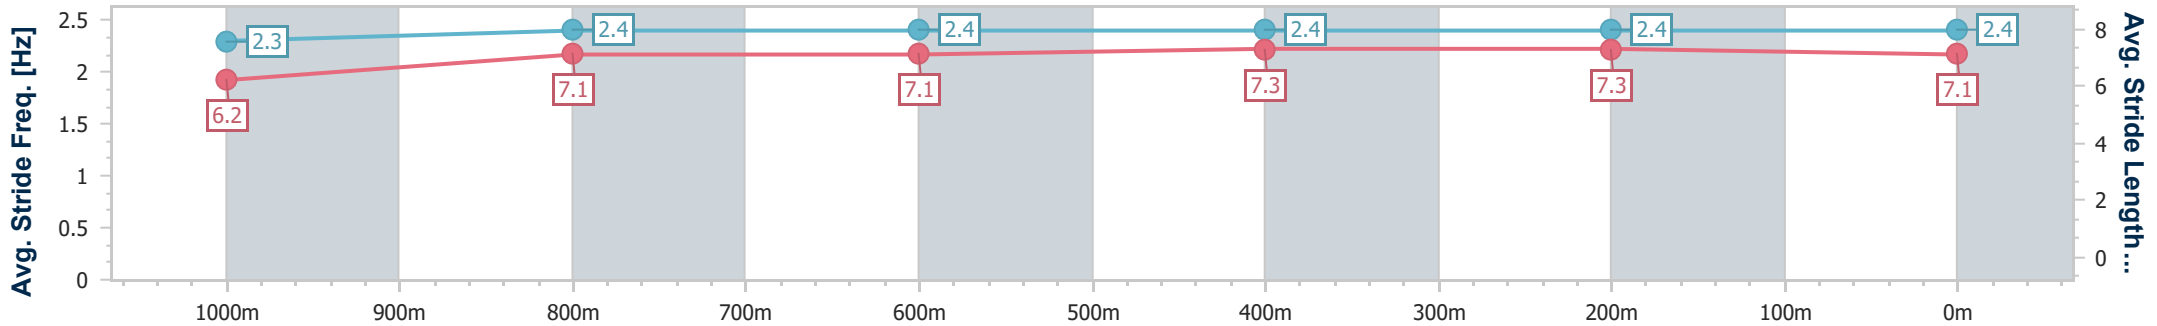

Horse/Jockey Name	Bews
Final Rank	4
Fastest Section Time (Section)	0:11.21 (400m)
Top Speed [km/h] (Section)	65.0 (400m)
Race State	Finished

Sunshine Coast QLD Professional
Race 3: TRAVIS SCHULTZ & PARTNERS BENCHMARK 85
Handicap - 1200m

16 November 2024 - 14:28

Track Rating: Heavy 8, Weather: Overcast, Rail Position: +2m
Entire

Section	Overall	1000m	800m	600m	400m	200m
Section Times	1:12.64 [4] (0:14.42)	0:58.22 [7] (0:11.55)	0:46.67 [7] (0:11.92)	0:34.75 [8] (0:11.56)	0:23.19 [8] (0:11.21)	0:11.98 [8] (0:11.98)
Average Speed [km/h]	50.0	62.8	60.8	63.0	64.2	60.0
Top Speed [km/h]	62.9	63.5	63.0	63.8	65.0	63.1
Avg. Dist. to Rail [m]	6.4	3.5	1.5	1.6	4.1	4.9
Avg. Stride Freq. [Hz]	2.3	2.4	2.4	2.4	2.4	2.4
Avg. Stride Length [m]	6.2	7.1	7.1	7.3	7.3	7.1

- [ ] Ranking at each section and finish
- -.-.- No data available at this section
- NA No data available