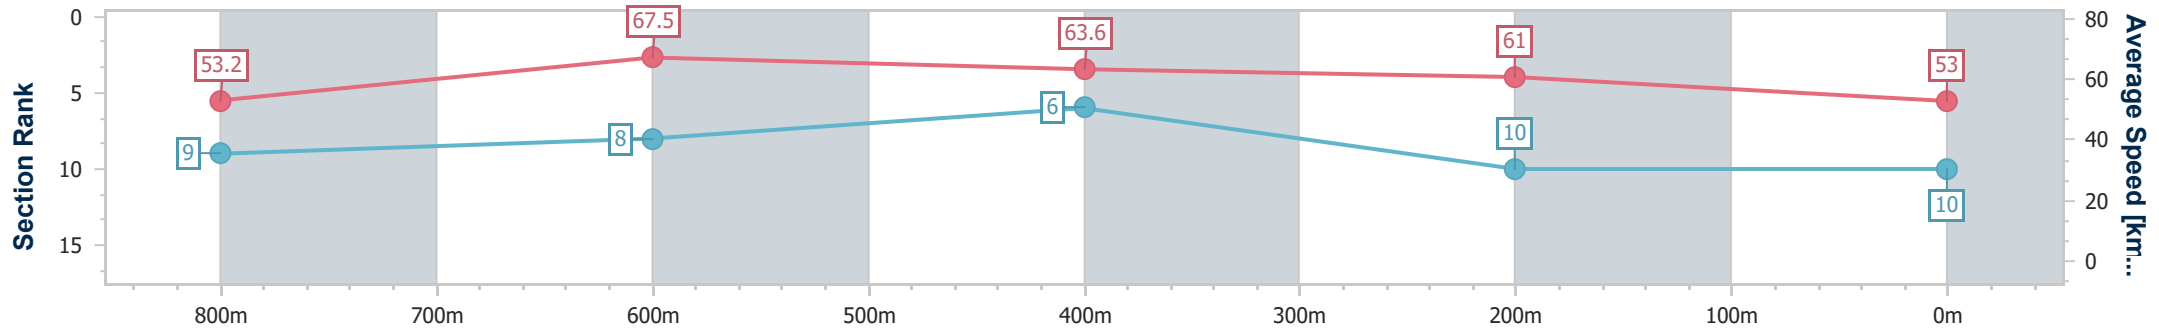

Horse/Jockey Name	Mishani Aloha
Final Rank	10
Fastest Section Time (Section)	0:10.69 (800m)
Top Speed [km/h] (Section)	68.6 (800m)
Race State	Finished

Sunshine Coast QLD Professional
Race 10: ARCHER PARK RACING QTIS Three-Year-Old Handicap - 1000m

16 November 2024 - 18:49

Track Rating: Heavy 8, Weather: Overcast, Rail Position: +2m Entire

Section	Overall	800m	600m	400m	200m
Section Times	1:01.00 [10] (0:13.55)	0:47.45 [9] (0:10.69)	0:36.76 [8] (0:11.33)	0:25.43 [6] (0:11.80)	0:13.63 [10] (0:13.63)
Average Speed [km/h]	53.2	67.5	63.6	61.0	53.0
Top Speed [km/h]	67.5	68.6	66.2	62.4	57.9
Avg. Dist. to Rail [m]	5.4	1.5	0.4	1.6	5.5
Avg. Stride Freq. [Hz]	2.4	2.5	2.4	2.4	2.2
Avg. Stride Length [m]	6.2	7.6	7.2	7.1	6.8

- [ ] Ranking at each section and finish
- -.-.- No data available at this section
- NA No data available