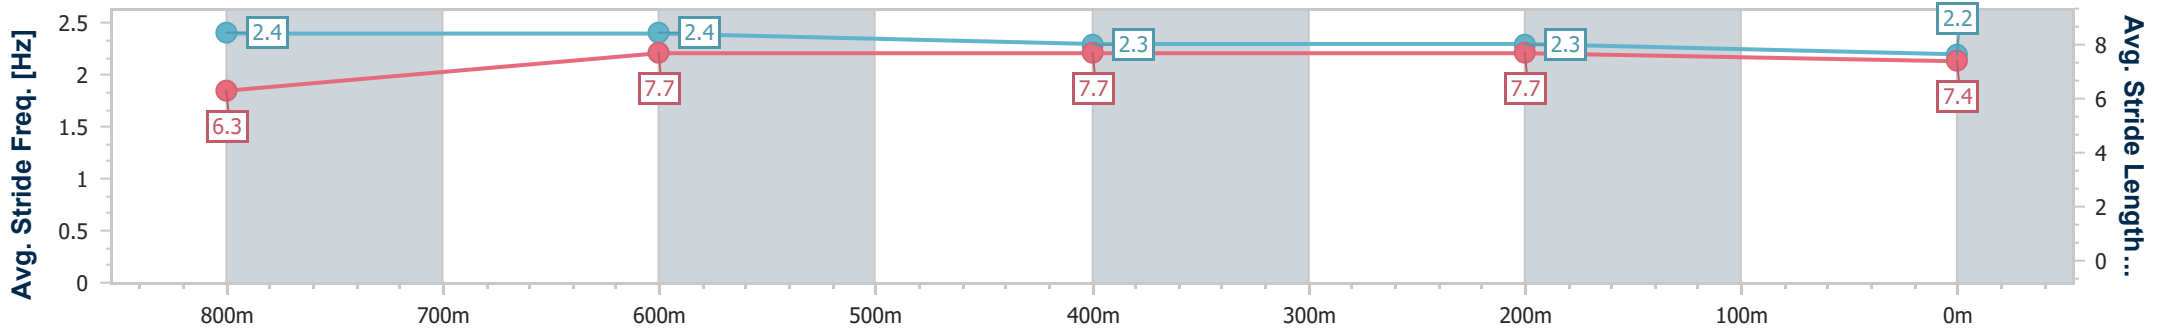

Horse/Jockey Name	Cosmic Fire
Final Rank	1
Fastest Section Time (Section)	0:10.77 (800m)
Top Speed [km/h] (Section)	69.7 (Overall)
Race State	Finished

Sunshine Coast QLD Professional
Race 10: ARCHER PARK RACING QTIS Three-Year-Old Handicap - 1000m

16 November 2024 - 18:49

Track Rating: Heavy 8, Weather: Overcast, Rail Position: +2m Entire

Section	Overall	800m	600m	400m	200m
Section Times	0:58.87 [1] (0:13.22)	0:45.65 [5] (0:10.77)	0:34.88 [4] (0:11.28)	0:23.60 [3] (0:11.38)	0:12.22 [1] (0:12.22)
Average Speed [km/h]	54.6	67.7	65.1	63.0	59.0
Top Speed [km/h]	69.7	69.6	67.2	64.1	61.7
Avg. Dist. to Rail [m]	8.8	4.9	2.7	5.3	6.7
Avg. Stride Freq. [Hz]	2.4	2.4	2.3	2.3	2.2
Avg. Stride Length [m]	6.3	7.7	7.7	7.7	7.4

- [ ] Ranking at each section and finish
- -.-.- No data available at this section
- NA No data available