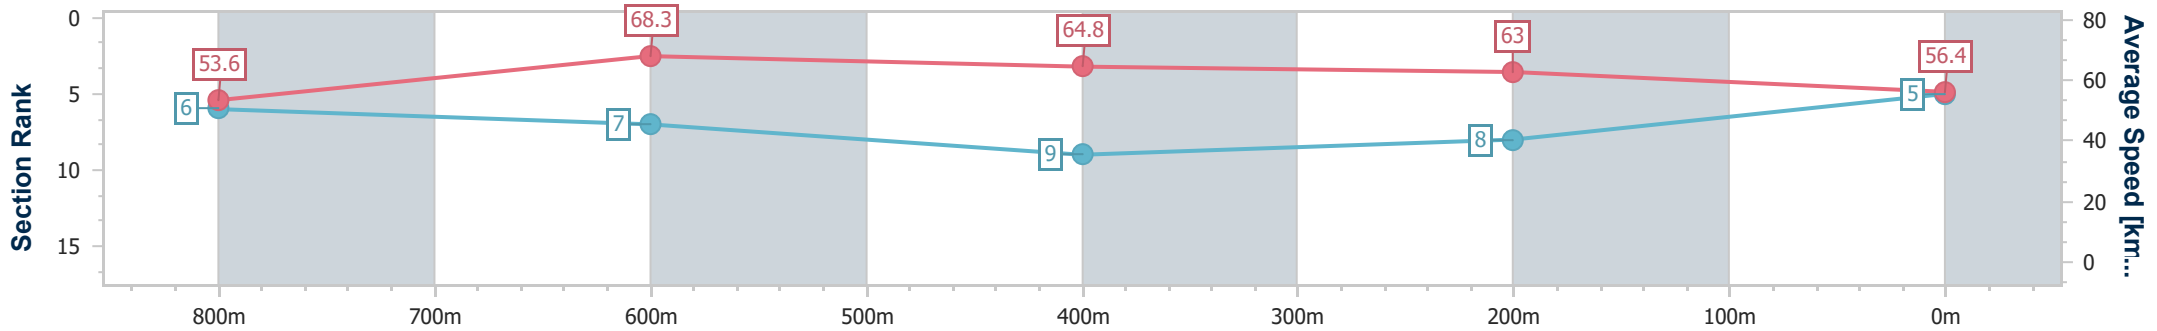

Horse/Jockey Name	Mishani Ego
Final Rank	5
Fastest Section Time (Section)	0:10.78 (800m)
Top Speed [km/h] (Section)	69.0 (800m)
Race State	Finished

Sunshine Coast QLD Professional
Race 10: ARCHER PARK RACING QTIS Three-Year-Old Handicap - 1000m

16 November 2024 - 18:49

Track Rating: Heavy 8, Weather: Overcast, Rail Position: +2m Entire

Section	Overall	800m	600m	400m	200m
Section Times	0:59.80 [5] (0:13.46)	0:46.34 [6] (0:10.78)	0:35.56 [7] (0:11.37)	0:24.19 [9] (0:11.42)	0:12.77 [8] (0:12.77)
Average Speed [km/h]	53.6	68.3	64.8	63.0	56.4
Top Speed [km/h]	68.6	69.0	67.5	64.3	60.6
Avg. Dist. to Rail [m]	11.5	5.7	4.0	7.3	8.5
Avg. Stride Freq. [Hz]	2.5	2.6	2.5	2.5	2.4
Avg. Stride Length [m]	6.0	7.4	7.1	6.9	6.5

- [ ] Ranking at each section and finish
- -.-.- No data available at this section
- NA No data available