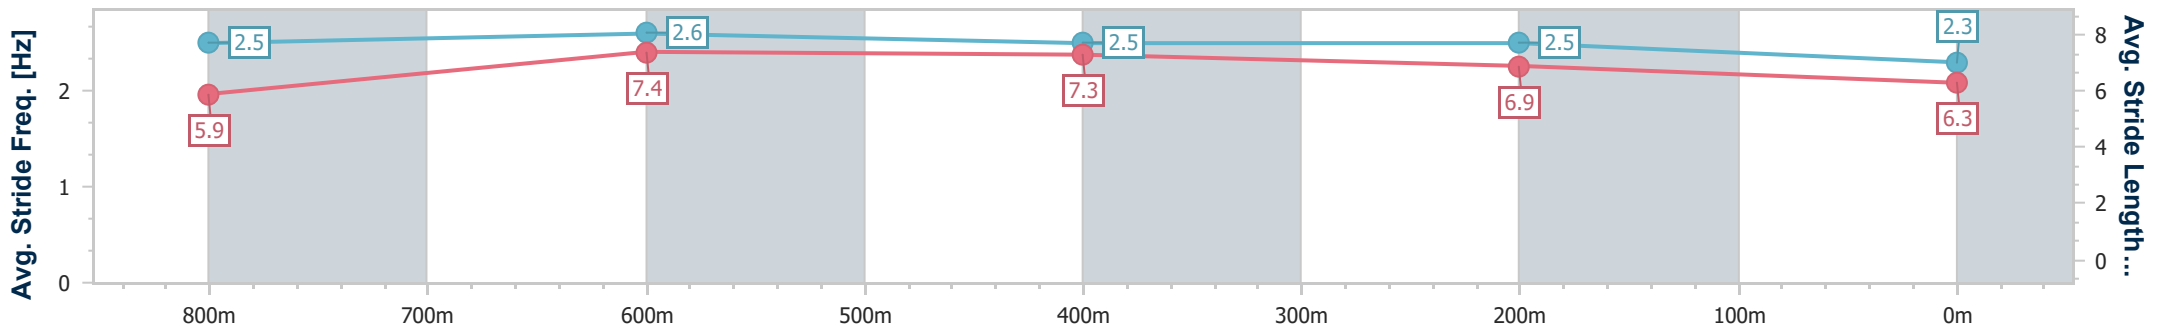

- [] Ranking at each section and finish
- .-.- No data available at this section
- NA No data available

Horse/Jockey Name	Balastier
Final Rank	9
Fastest Section Time (Section)	0:10.59 (800m)
Top Speed [km/h] (Section)	70.9 (800m)
Race State	Finished

Sunshine Coast QLD Professional
Race 10: ARCHER PARK RACING QTIS Three-Year-Old Handicap - 1000m

16 November 2024 - 18:49

Track Rating: Heavy 8, Weather: Overcast, Rail Position: +2m Entire

Section	Overall	800m	600m	400m	200m
Section Times	1:00.50 [9] (0:13.19)	0:47.31 [3] (0:10.59)	0:36.72 [2] (0:11.33)	0:25.39 [1] (0:11.69)	0:13.70 [3] (0:13.70)
Average Speed [km/h]	54.8	69.5	64.8	61.7	52.4
Top Speed [km/h]	70.6	70.9	66.8	64.1	57.2
Avg. Dist. to Rail [m]	12.3	5.8	3.7	4.5	5.5
Avg. Stride Freq. [Hz]	2.5	2.6	2.5	2.5	2.3
Avg. Stride Length [m]	5.9	7.4	7.3	6.9	6.3