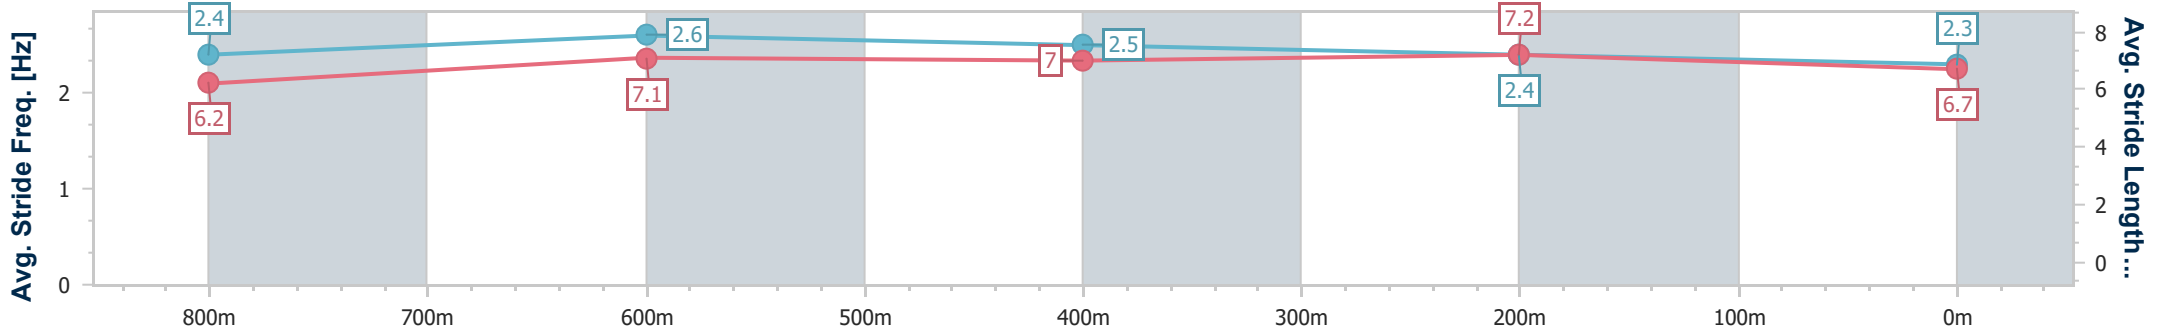

Horse/Jockey Name	Shows A Sign
Final Rank	8
Fastest Section Time (Section)	0:10.79 (800m)
Top Speed [km/h] (Section)	69.8 (800m)
Race State	Finished

Sunshine Coast QLD Professional
Race 10: ARCHER PARK RACING QTIS Three-Year-Old Handicap - 1000m

16 November 2024 - 18:49

Track Rating: Heavy 8, Weather: Overcast, Rail Position: +2m Entire

Section	Overall	800m	600m	400m	200m
Section Times	1:00.24 [8] (0:13.17)	0:47.07 [2] (0:10.79)	0:36.28 [3] (0:11.43)	0:24.85 [5] (0:11.61)	0:13.24 [7] (0:13.24)
Average Speed [km/h]	54.8	67.6	63.7	61.9	54.3
Top Speed [km/h]	69.5	69.8	66.1	63.3	58.9
Avg. Dist. to Rail [m]	8.0	3.8	1.8	3.4	6.1
Avg. Stride Freq. [Hz]	2.4	2.6	2.5	2.4	2.3
Avg. Stride Length [m]	6.2	7.1	7.0	7.2	6.7

- [ ] Ranking at each section and finish
- -.-.- No data available at this section
- NA No data available