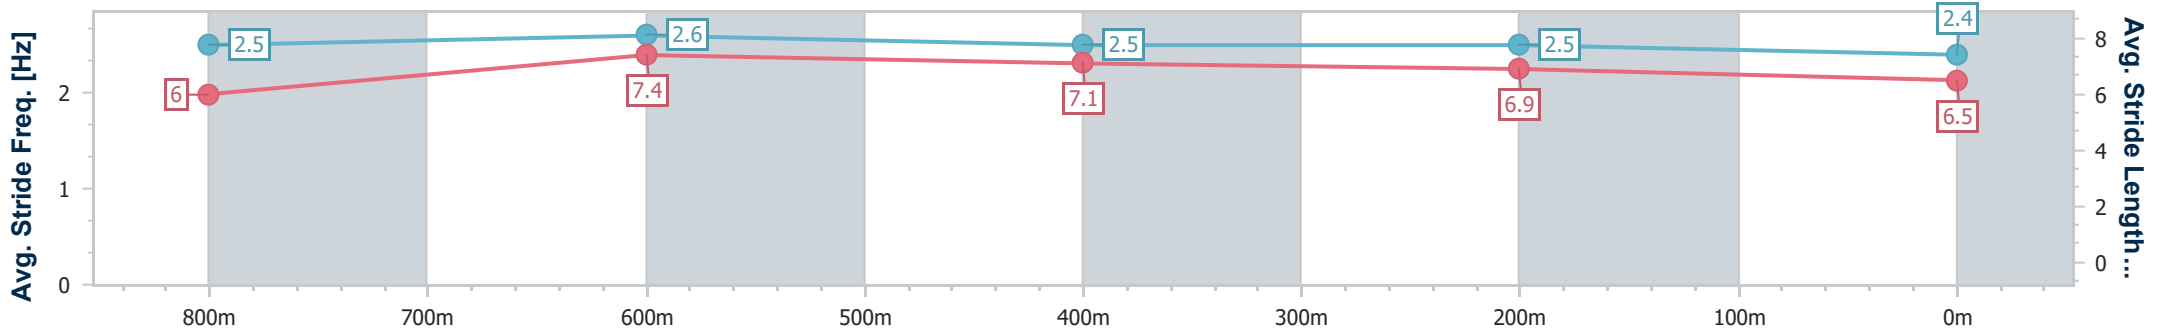

Horse/Jockey Name	Mishani Ego
Final Rank	5
Fastest Section Time (Section)	0:10.78 (800m)
Top Speed [km/h] (Section)	69.0 (800m)
Race State	Finished

Sunshine Coast QLD Professional
Race 10: ARCHER PARK RACING QTIS Three-Year-Old Handicap - 1000m

16 November 2024 - 18:49

Track Rating: Heavy 8, Weather: Overcast, Rail Position: +2m Entire

Section	Overall	800m	600m	400m	200m
Section Times	0:59.80 [5] (0:13.46)	0:46.34 [6] (0:10.78)	0:35.56 [7] (0:11.37)	0:24.19 [9] (0:11.42)	0:12.77 [8] (0:12.77)
Average Speed [km/h]	53.6	68.3	64.8	63.0	56.4
Top Speed [km/h]	68.6	69.0	67.5	64.3	60.6
Avg. Dist. to Rail [m]	11.5	5.7	4.0	7.3	8.5
Avg. Stride Freq. [Hz]	2.5	2.6	2.5	2.5	2.4
Avg. Stride Length [m]	6.0	7.4	7.1	6.9	6.5

- [ ] Ranking at each section and finish
- -.-.- No data available at this section
- NA No data available