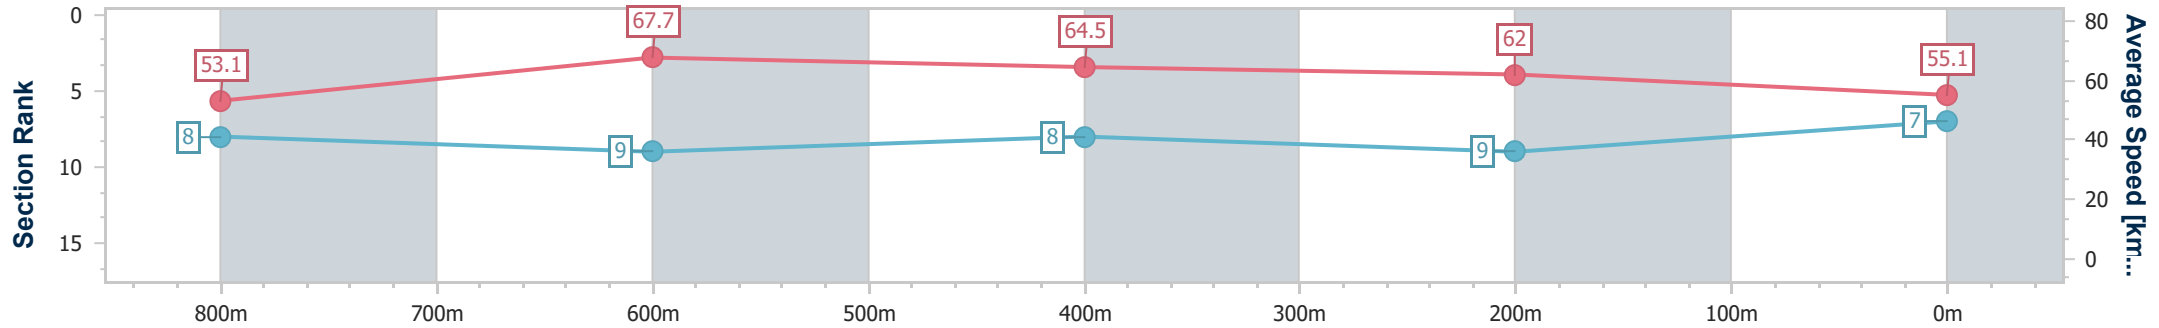

Horse/Jockey Name	Simply Fun
Final Rank	7
Fastest Section Time (Section)	0:10.74 (800m)
Top Speed [km/h] (Section)	69.5 (800m)
Race State	Finished

Sunshine Coast QLD Professional
Race 10: ARCHER PARK RACING QTIS Three-Year-Old
Handicap - 1000m

16 November 2024 - 18:49

Track Rating: Heavy 8, Weather: Overcast, Rail Position: +2m
Entire

Section	Overall	800m	600m	400m	200m
Section Times	1:00.24 [7] (0:13.54)	0:46.70 [8] (0:10.74)	0:35.96 [9] (0:11.32)	0:24.64 [8] (0:11.60)	0:13.04 [9] (0:13.04)
Average Speed [km/h]	53.1	67.7	64.5	62.0	55.1
Top Speed [km/h]	69.4	69.5	65.9	64.3	59.4
Avg. Dist. to Rail [m]	6.4	3.0	2.0	3.3	3.5
Avg. Stride Freq. [Hz]	2.3	2.4	2.4	2.3	2.2
Avg. Stride Length [m]	6.2	7.8	7.6	7.4	6.8

- [ ] Ranking at each section and finish
- -.-.- No data available at this section
- NA No data available