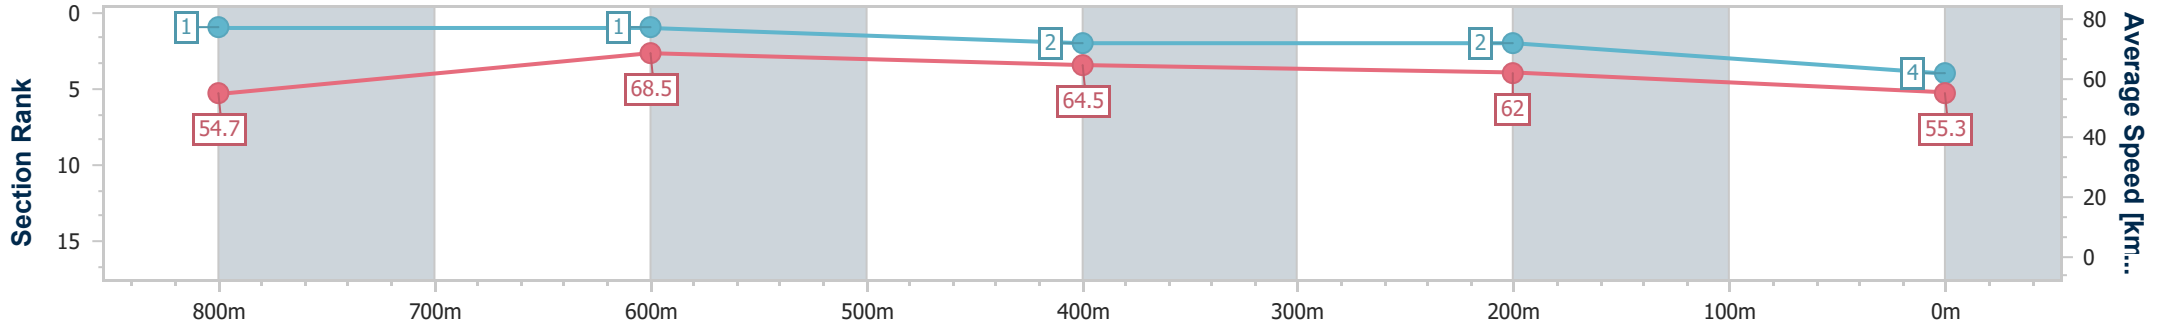

Horse/Jockey Name	Kahlisee
Final Rank	4
Fastest Section Time (Section)	0:10.58 (800m)
Top Speed [km/h] (Section)	70.0 (800m)
Race State	Finished

Sunshine Coast QLD Professional
Race 10: ARCHER PARK RACING QTIS Three-Year-Old Handicap - 1000m

16 November 2024 - 18:49

Track Rating: Heavy 8, Weather: Overcast, Rail Position: +2m Entire

Section	Overall	800m	600m	400m	200m
Section Times	0:59.74 [4] (0:13.16)	0:46.58 [1] (0:10.58)	0:36.00 [1] (0:11.38)	0:24.62 [2] (0:11.58)	0:13.04 [2] (0:13.04)
Average Speed [km/h]	54.7	68.5	64.5	62.0	55.3
Top Speed [km/h]	69.8	70.0	66.1	64.5	60.0
Avg. Dist. to Rail [m]	5.8	2.8	2.6	5.0	5.0
Avg. Stride Freq. [Hz]	2.6	2.5	2.5	2.4	2.3
Avg. Stride Length [m]	5.9	7.5	7.2	7.2	6.7

- [ ] Ranking at each section and finish
- -.-.- No data available at this section
- NA No data available