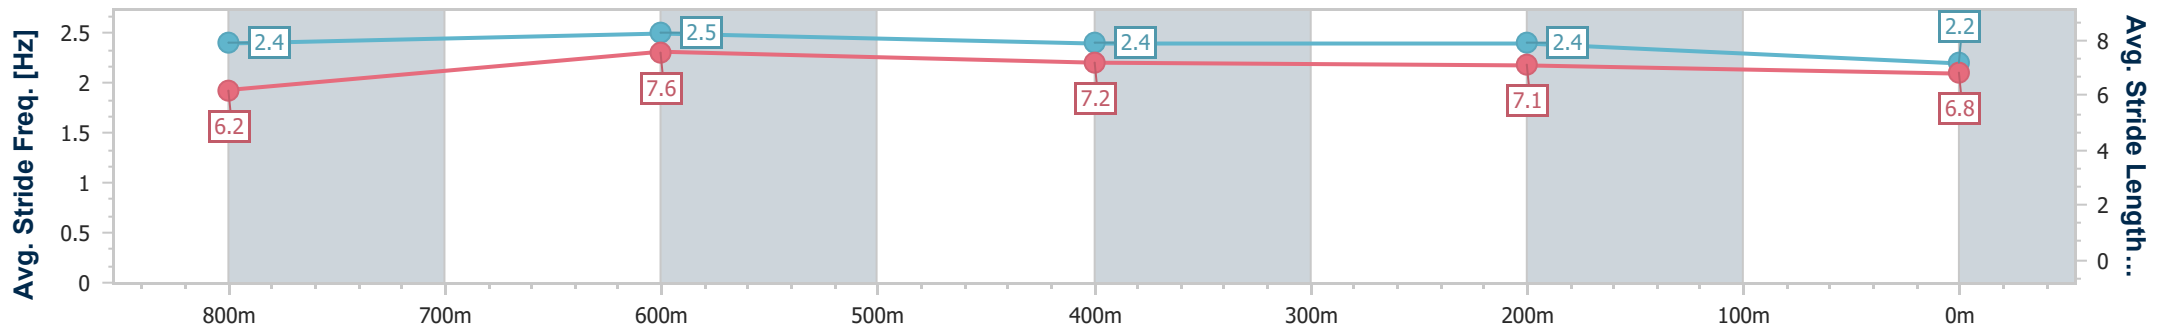

Sunshine Coast QLD Professional
Race 10: ARCHER PARK RACING QTIS Three-Year-Old Handicap - 1000m

16 November 2024 - 18:49

Track Rating: Heavy 8, Weather: Overcast, Rail Position: +2m Entire

Section	Overall	800m	600m	400m	200m
Section Times	1:00.50 [9] (0:13.19)	0:47.31 [3] (0:10.59)	0:36.72 [2] (0:11.33)	0:25.39 [1] (0:11.69)	0:13.70 [3] (0:13.70)
Average Speed [km/h]	54.8	69.5	64.8	61.7	52.4
Top Speed [km/h]	70.6	70.9	66.8	64.1	57.2
Avg. Dist. to Rail [m]	12.3	5.8	3.7	4.5	5.5
Avg. Stride Freq. [Hz]	2.5	2.6	2.5	2.5	2.3
Avg. Stride Length [m]	5.9	7.4	7.3	6.9	6.3

- [] Ranking at each section and finish
- .-.- No data available at this section
- NA No data available

Horse/Jockey Name	Mishani Aloha
Final Rank	10
Fastest Section Time (Section)	0:10.69 (800m)
Top Speed [km/h] (Section)	68.6 (800m)
Race State	Finished

Sunshine Coast QLD Professional
Race 10: ARCHER PARK RACING QTIS Three-Year-Old Handicap - 1000m

16 November 2024 - 18:49

Track Rating: Heavy 8, Weather: Overcast, Rail Position: +2m Entire

Section	Overall	800m	600m	400m	200m
Section Times	1:01.00 [10] (0:13.55)	0:47.45 [9] (0:10.69)	0:36.76 [8] (0:11.33)	0:25.43 [6] (0:11.80)	0:13.63 [10] (0:13.63)
Average Speed [km/h]	53.2	67.5	63.6	61.0	53.0
Top Speed [km/h]	67.5	68.6	66.2	62.4	57.9
Avg. Dist. to Rail [m]	5.4	1.5	0.4	1.6	5.5
Avg. Stride Freq. [Hz]	2.4	2.5	2.4	2.4	2.2
Avg. Stride Length [m]	6.2	7.6	7.2	7.1	6.8

- [] Ranking at each section and finish
- .-.- No data available at this section
- NA No data available