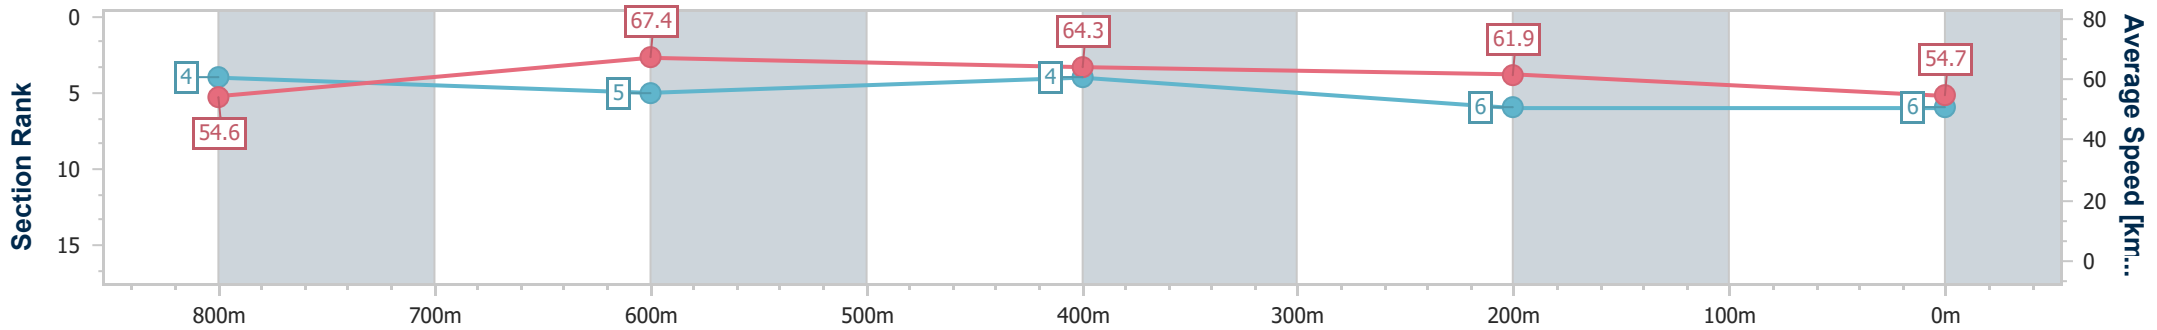

- [] Ranking at each section and finish
- .-.- No data available at this section
- NA No data available

Horse/Jockey Name	Gin A Tonic
Final Rank	6
Fastest Section Time (Section)	0:10.82 (800m)
Top Speed [km/h] (Section)	68.3 (800m)
Race State	Finished

- [] Ranking at each section and finish
- .-.- No data available at this section
- NA No data available

Horse/Jockey Name	Simply Fun
Final Rank	7
Fastest Section Time (Section)	0:10.74 (800m)
Top Speed [km/h] (Section)	69.5 (800m)
Race State	Finished