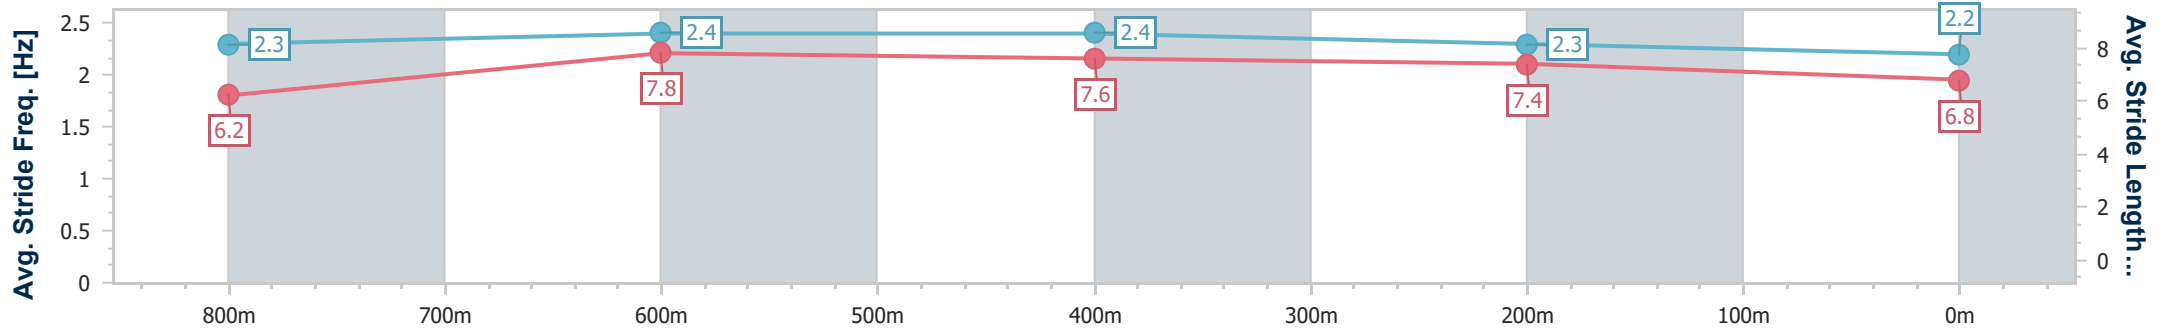

Horse/Jockey Name	Simply Fun
Final Rank	7
Fastest Section Time (Section)	0:10.74 (800m)
Top Speed [km/h] (Section)	69.5 (800m)
Race State	Finished

Sunshine Coast QLD Professional
Race 10: ARCHER PARK RACING QTIS Three-Year-Old
Handicap - 1000m

16 November 2024 - 18:49

Track Rating: Heavy 8, Weather: Overcast, Rail Position: +2m
Entire

Section	Overall	800m	600m	400m	200m
Section Times	1:00.24 [7] (0:13.54)	0:46.70 [8] (0:10.74)	0:35.96 [9] (0:11.32)	0:24.64 [8] (0:11.60)	0:13.04 [9] (0:13.04)
Average Speed [km/h]	53.1	67.7	64.5	62.0	55.1
Top Speed [km/h]	69.4	69.5	65.9	64.3	59.4
Avg. Dist. to Rail [m]	6.4	3.0	2.0	3.3	3.5
Avg. Stride Freq. [Hz]	2.3	2.4	2.4	2.3	2.2
Avg. Stride Length [m]	6.2	7.8	7.6	7.4	6.8

- [ ] Ranking at each section and finish
- -.-.- No data available at this section
- NA No data available