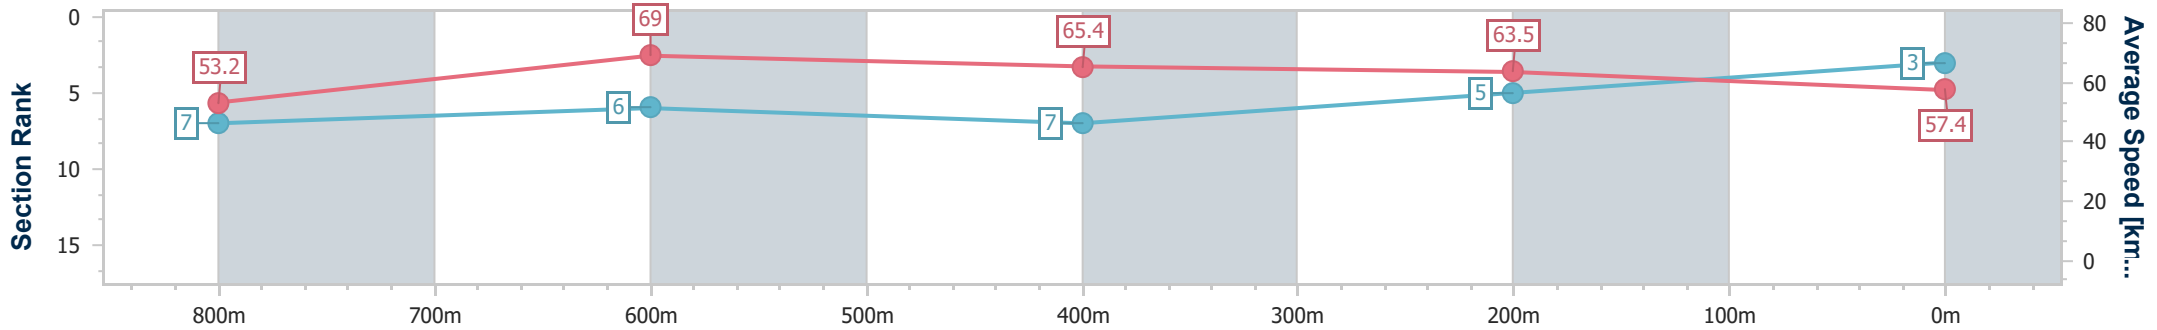

Horse/Jockey Name	Silva 'N' Suave
Final Rank	3
Fastest Section Time (Section)	0:10.68 (800m)
Top Speed [km/h] (Section)	69.8 (800m)
Race State	Finished

Sunshine Coast QLD Professional
Race 10: ARCHER PARK RACING QTIS Three-Year-Old Handicap - 1000m

16 November 2024 - 18:49

Track Rating: Heavy 8, Weather: Overcast, Rail Position: +2m Entire

Section	Overall	800m	600m	400m	200m
Section Times	0:59.47 [3] (0:13.52)	0:45.95 [7] (0:10.68)	0:35.27 [6] (0:11.40)	0:23.87 [7] (0:11.33)	0:12.54 [5] (0:12.54)
Average Speed [km/h]	53.2	69.0	65.4	63.5	57.4
Top Speed [km/h]	68.8	69.8	67.2	65.5	61.4
Avg. Dist. to Rail [m]	9.8	6.2	6.1	8.7	8.3
Avg. Stride Freq. [Hz]	2.4	2.5	2.4	2.3	2.2
Avg. Stride Length [m]	6.0	7.8	7.6	7.6	7.2

- [ ] Ranking at each section and finish
- -.-.- No data available at this section
- NA No data available