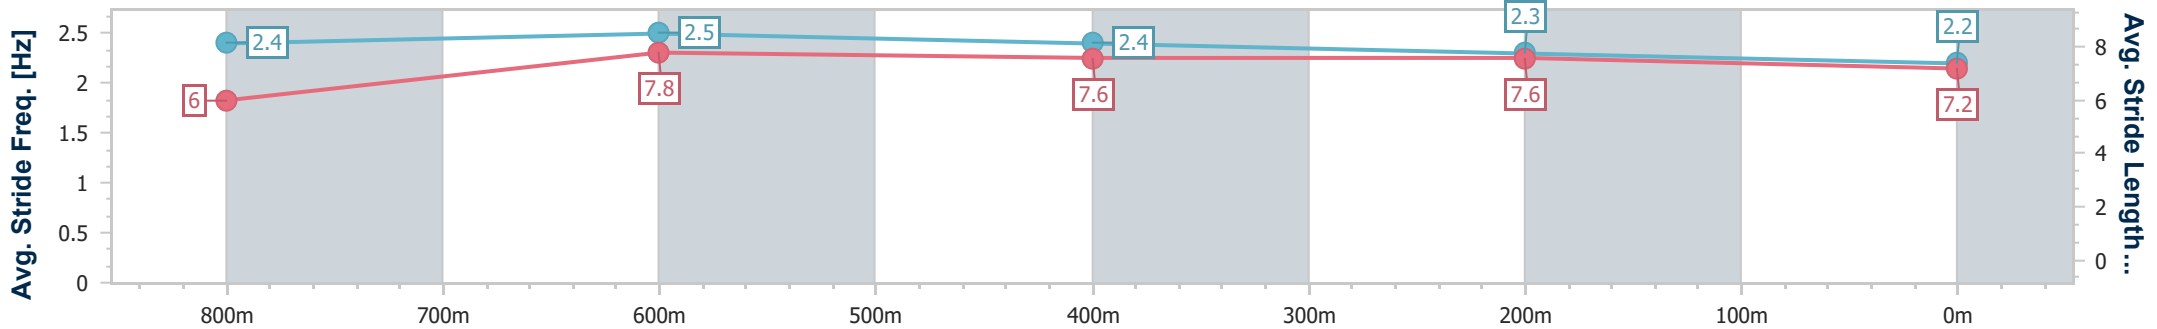

Horse/Jockey Name	Silva 'N' Suave
Final Rank	3
Fastest Section Time (Section)	0:10.68 (800m)
Top Speed [km/h] (Section)	69.8 (800m)
Race State	Finished

Sunshine Coast QLD Professional
Race 10: ARCHER PARK RACING QTIS Three-Year-Old Handicap - 1000m

16 November 2024 - 18:49

Track Rating: Heavy 8, Weather: Overcast, Rail Position: +2m Entire

Section	Overall	800m	600m	400m	200m
Section Times	0:59.47 [3] (0:13.52)	0:45.95 [7] (0:10.68)	0:35.27 [6] (0:11.40)	0:23.87 [7] (0:11.33)	0:12.54 [5] (0:12.54)
Average Speed [km/h]	53.2	69.0	65.4	63.5	57.4
Top Speed [km/h]	68.8	69.8	67.2	65.5	61.4
Avg. Dist. to Rail [m]	9.8	6.2	6.1	8.7	8.3
Avg. Stride Freq. [Hz]	2.4	2.5	2.4	2.3	2.2
Avg. Stride Length [m]	6.0	7.8	7.6	7.6	7.2

- [ ] Ranking at each section and finish
- -.-.- No data available at this section
- NA No data available