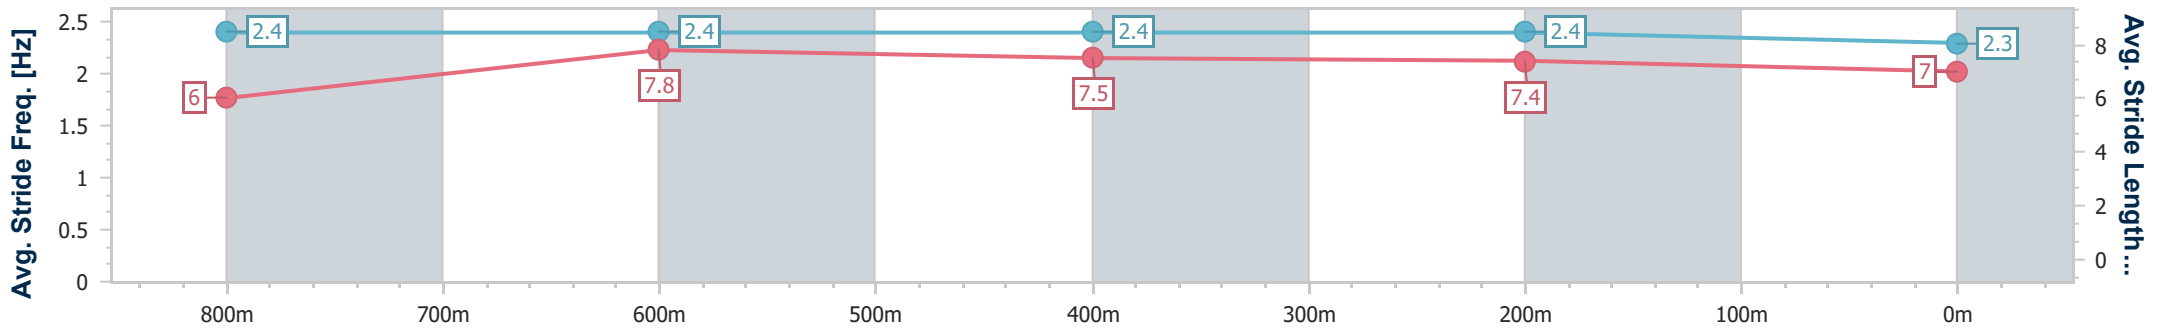

Horse/Jockey Name	Territory Ash
Final Rank	2
Fastest Section Time (Section)	0:10.77 (800m)
Top Speed [km/h] (Section)	67.8 (800m)
Race State	Finished

Sunshine Coast QLD Professional
Race 10: ARCHER PARK RACING QTIS Three-Year-Old
Handicap - 1000m

16 November 2024 - 18:49

Track Rating: Heavy 8, Weather: Overcast, Rail Position: +2m
Entire

Section	Overall	800m	600m	400m	200m
Section Times	0:59.13 [2] (0:13.74)	0:45.39 [10] (0:10.77)	0:34.62 [10] (0:11.19)	0:23.43 [10] (0:11.21)	0:12.22 [4] (0:12.22)
Average Speed [km/h]	52.5	67.3	64.9	64.3	58.9
Top Speed [km/h]	67.1	67.8	65.9	66.3	64.1
Avg. Dist. to Rail [m]	9.9	2.9	1.7	7.4	8.0
Avg. Stride Freq. [Hz]	2.4	2.4	2.4	2.4	2.3
Avg. Stride Length [m]	6.0	7.8	7.5	7.4	7.0

- [ ] Ranking at each section and finish
- -.-.- No data available at this section
- NA No data available