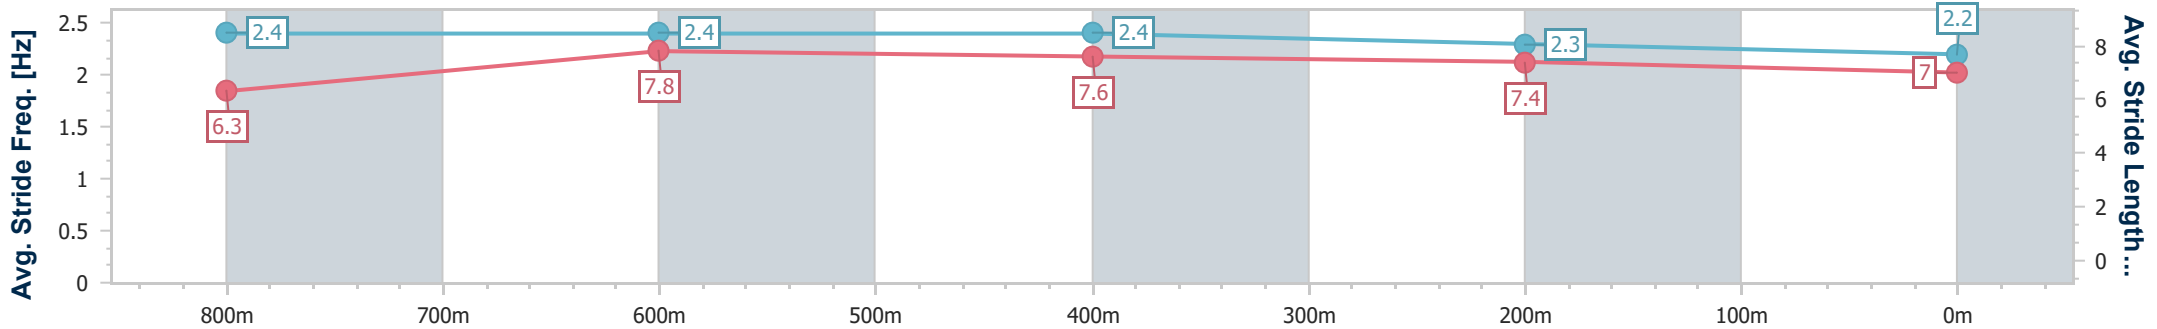

Horse/Jockey Name	Gin A Tonic
Final Rank	6
Fastest Section Time (Section)	0:10.82 (800m)
Top Speed [km/h] (Section)	68.3 (800m)
Race State	Finished

Sunshine Coast QLD Professional
Race 10: ARCHER PARK RACING QTIS Three-Year-Old Handicap - 1000m

16 November 2024 - 18:49

Track Rating: Heavy 8, Weather: Overcast, Rail Position: +2m Entire

Section	Overall	800m	600m	400m	200m
Section Times	1:00.10 [6] (0:13.21)	0:46.89 [4] (0:10.82)	0:36.07 [5] (0:11.29)	0:24.78 [4] (0:11.62)	0:13.16 [6] (0:13.16)
Average Speed [km/h]	54.6	67.4	64.3	61.9	54.7
Top Speed [km/h]	68.1	68.3	67.1	63.6	60.1
Avg. Dist. to Rail [m]	4.9	3.5	1.8	3.6	4.3
Avg. Stride Freq. [Hz]	2.4	2.4	2.4	2.3	2.2
Avg. Stride Length [m]	6.3	7.8	7.6	7.4	7.0

- [ ] Ranking at each section and finish
- -.-.- No data available at this section
- NA No data available