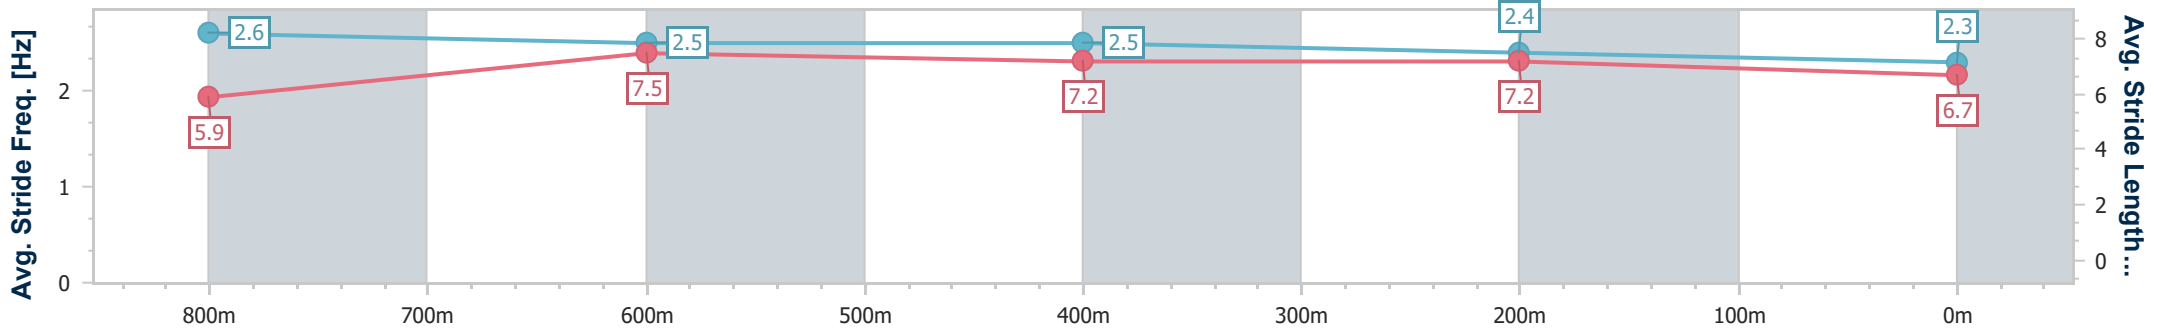

Horse/Jockey Name	Kahlisee
Final Rank	4
Fastest Section Time (Section)	0:10.58 (800m)
Top Speed [km/h] (Section)	70.0 (800m)
Race State	Finished

Sunshine Coast QLD Professional
Race 10: ARCHER PARK RACING QTIS Three-Year-Old Handicap - 1000m

16 November 2024 - 18:49

Track Rating: Heavy 8, Weather: Overcast, Rail Position: +2m Entire

Section	Overall	800m	600m	400m	200m
Section Times	0:59.74 [4] (0:13.16)	0:46.58 [1] (0:10.58)	0:36.00 [1] (0:11.38)	0:24.62 [2] (0:11.58)	0:13.04 [2] (0:13.04)
Average Speed [km/h]	54.7	68.5	64.5	62.0	55.3
Top Speed [km/h]	69.8	70.0	66.1	64.5	60.0
Avg. Dist. to Rail [m]	5.8	2.8	2.6	5.0	5.0
Avg. Stride Freq. [Hz]	2.6	2.5	2.5	2.4	2.3
Avg. Stride Length [m]	5.9	7.5	7.2	7.2	6.7

- [ ] Ranking at each section and finish
- -.-.- No data available at this section
- NA No data available