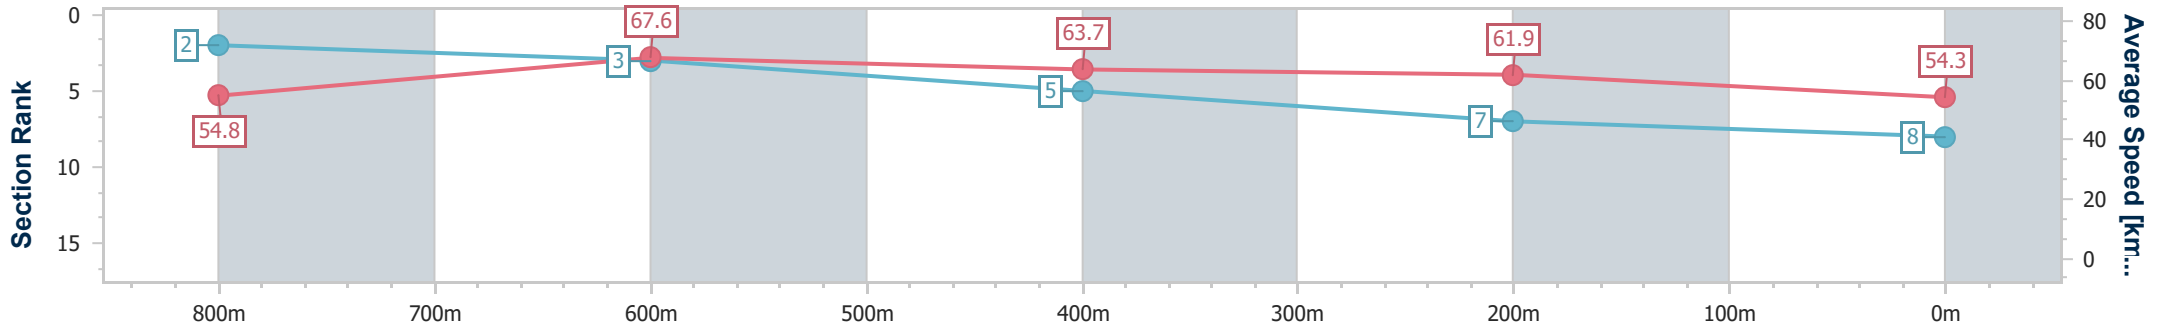

Horse/Jockey Name	Shows A Sign
Final Rank	8
Fastest Section Time (Section)	0:10.79 (800m)
Top Speed [km/h] (Section)	69.8 (800m)
Race State	Finished

Sunshine Coast QLD Professional
Race 10: ARCHER PARK RACING QTIS Three-Year-Old Handicap - 1000m

16 November 2024 - 18:49

Track Rating: Heavy 8, Weather: Overcast, Rail Position: +2m Entire

Section	Overall	800m	600m	400m	200m
Section Times	1:00.24 [8] (0:13.17)	0:47.07 [2] (0:10.79)	0:36.28 [3] (0:11.43)	0:24.85 [5] (0:11.61)	0:13.24 [7] (0:13.24)
Average Speed [km/h]	54.8	67.6	63.7	61.9	54.3
Top Speed [km/h]	69.5	69.8	66.1	63.3	58.9
Avg. Dist. to Rail [m]	8.0	3.8	1.8	3.4	6.1
Avg. Stride Freq. [Hz]	2.4	2.6	2.5	2.4	2.3
Avg. Stride Length [m]	6.2	7.1	7.0	7.2	6.7

- [ ] Ranking at each section and finish
- -.-.- No data available at this section
- NA No data available