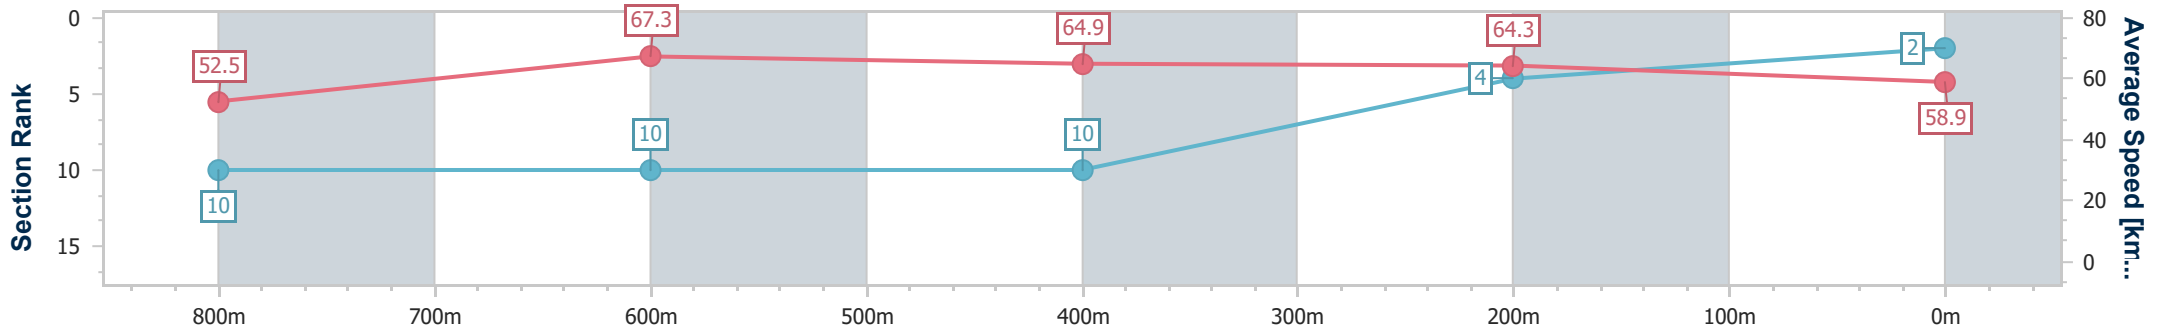

Horse/Jockey Name	Territory Ash
Final Rank	2
Fastest Section Time (Section)	0:10.77 (800m)
Top Speed [km/h] (Section)	67.8 (800m)
Race State	Finished

Sunshine Coast QLD Professional
Race 10: ARCHER PARK RACING QTIS Three-Year-Old
Handicap - 1000m

16 November 2024 - 18:49

Track Rating: Heavy 8, Weather: Overcast, Rail Position: +2m
Entire

Section	Overall	800m	600m	400m	200m
Section Times	0:59.13 [2] (0:13.74)	0:45.39 [10] (0:10.77)	0:34.62 [10] (0:11.19)	0:23.43 [10] (0:11.21)	0:12.22 [4] (0:12.22)
Average Speed [km/h]	52.5	67.3	64.9	64.3	58.9
Top Speed [km/h]	67.1	67.8	65.9	66.3	64.1
Avg. Dist. to Rail [m]	9.9	2.9	1.7	7.4	8.0
Avg. Stride Freq. [Hz]	2.4	2.4	2.4	2.4	2.3
Avg. Stride Length [m]	6.0	7.8	7.5	7.4	7.0

- [ ] Ranking at each section and finish
- -.-.- No data available at this section
- NA No data available