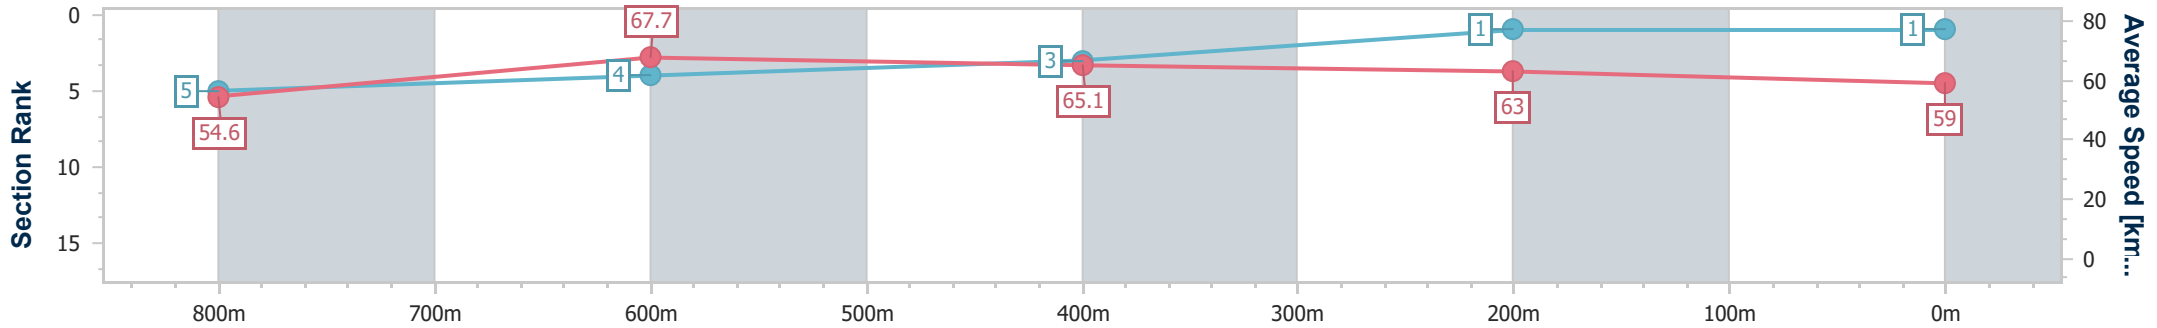

Horse/Jockey Name	Cosmic Fire
Final Rank	1
Fastest Section Time (Section)	0:10.77 (800m)
Top Speed [km/h] (Section)	69.7 (Overall)
Race State	Finished

Sunshine Coast QLD Professional
Race 10: ARCHER PARK RACING QTIS Three-Year-Old Handicap - 1000m

16 November 2024 - 18:49

Track Rating: Heavy 8, Weather: Overcast, Rail Position: +2m Entire

Section	Overall	800m	600m	400m	200m
Section Times	0:58.87 [1] (0:13.22)	0:45.65 [5] (0:10.77)	0:34.88 [4] (0:11.28)	0:23.60 [3] (0:11.38)	0:12.22 [1] (0:12.22)
Average Speed [km/h]	54.6	67.7	65.1	63.0	59.0
Top Speed [km/h]	69.7	69.6	67.2	64.1	61.7
Avg. Dist. to Rail [m]	8.8	4.9	2.7	5.3	6.7
Avg. Stride Freq. [Hz]	2.4	2.4	2.3	2.3	2.2
Avg. Stride Length [m]	6.3	7.7	7.7	7.7	7.4

- [ ] Ranking at each section and finish
- -.-.- No data available at this section
- NA No data available