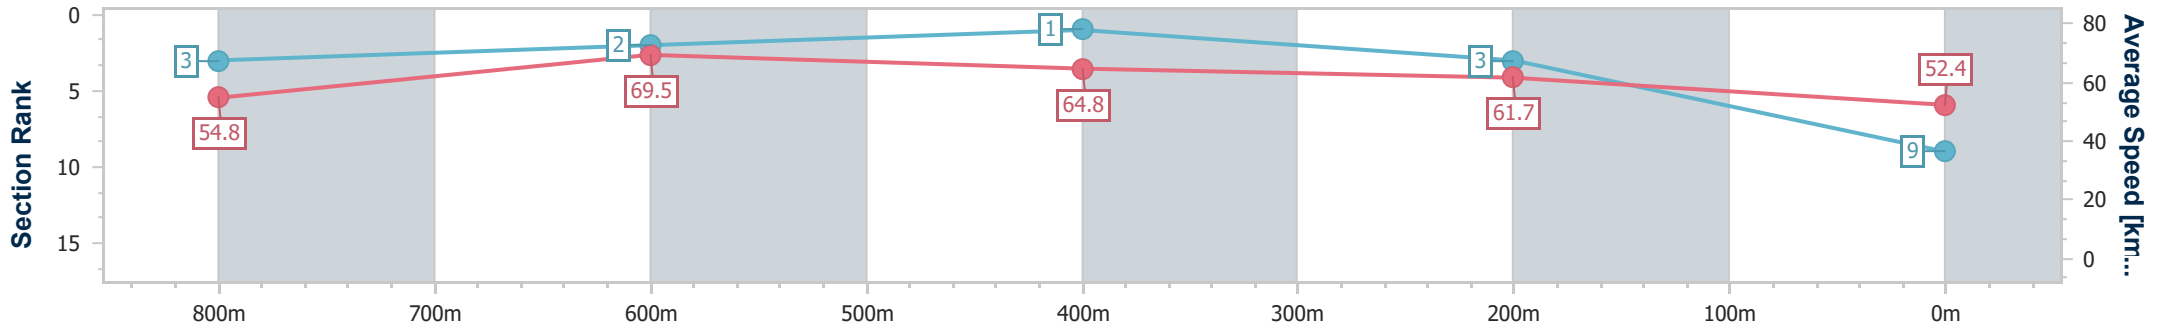

Horse/Jockey Name	Balastier
Final Rank	9
Fastest Section Time (Section)	0:10.59 (800m)
Top Speed [km/h] (Section)	70.9 (800m)
Race State	Finished

Sunshine Coast QLD Professional
Race 10: ARCHER PARK RACING QTIS Three-Year-Old Handicap - 1000m

16 November 2024 - 18:49

Track Rating: Heavy 8, Weather: Overcast, Rail Position: +2m Entire

Section	Overall	800m	600m	400m	200m
Section Times	1:00.50 [9] (0:13.19)	0:47.31 [3] (0:10.59)	0:36.72 [2] (0:11.33)	0:25.39 [1] (0:11.69)	0:13.70 [3] (0:13.70)
Average Speed [km/h]	54.8	69.5	64.8	61.7	52.4
Top Speed [km/h]	70.6	70.9	66.8	64.1	57.2
Avg. Dist. to Rail [m]	12.3	5.8	3.7	4.5	5.5
Avg. Stride Freq. [Hz]	2.5	2.6	2.5	2.5	2.3
Avg. Stride Length [m]	5.9	7.4	7.3	6.9	6.3

- [ ] Ranking at each section and finish
- -.-.- No data available at this section
- NA No data available