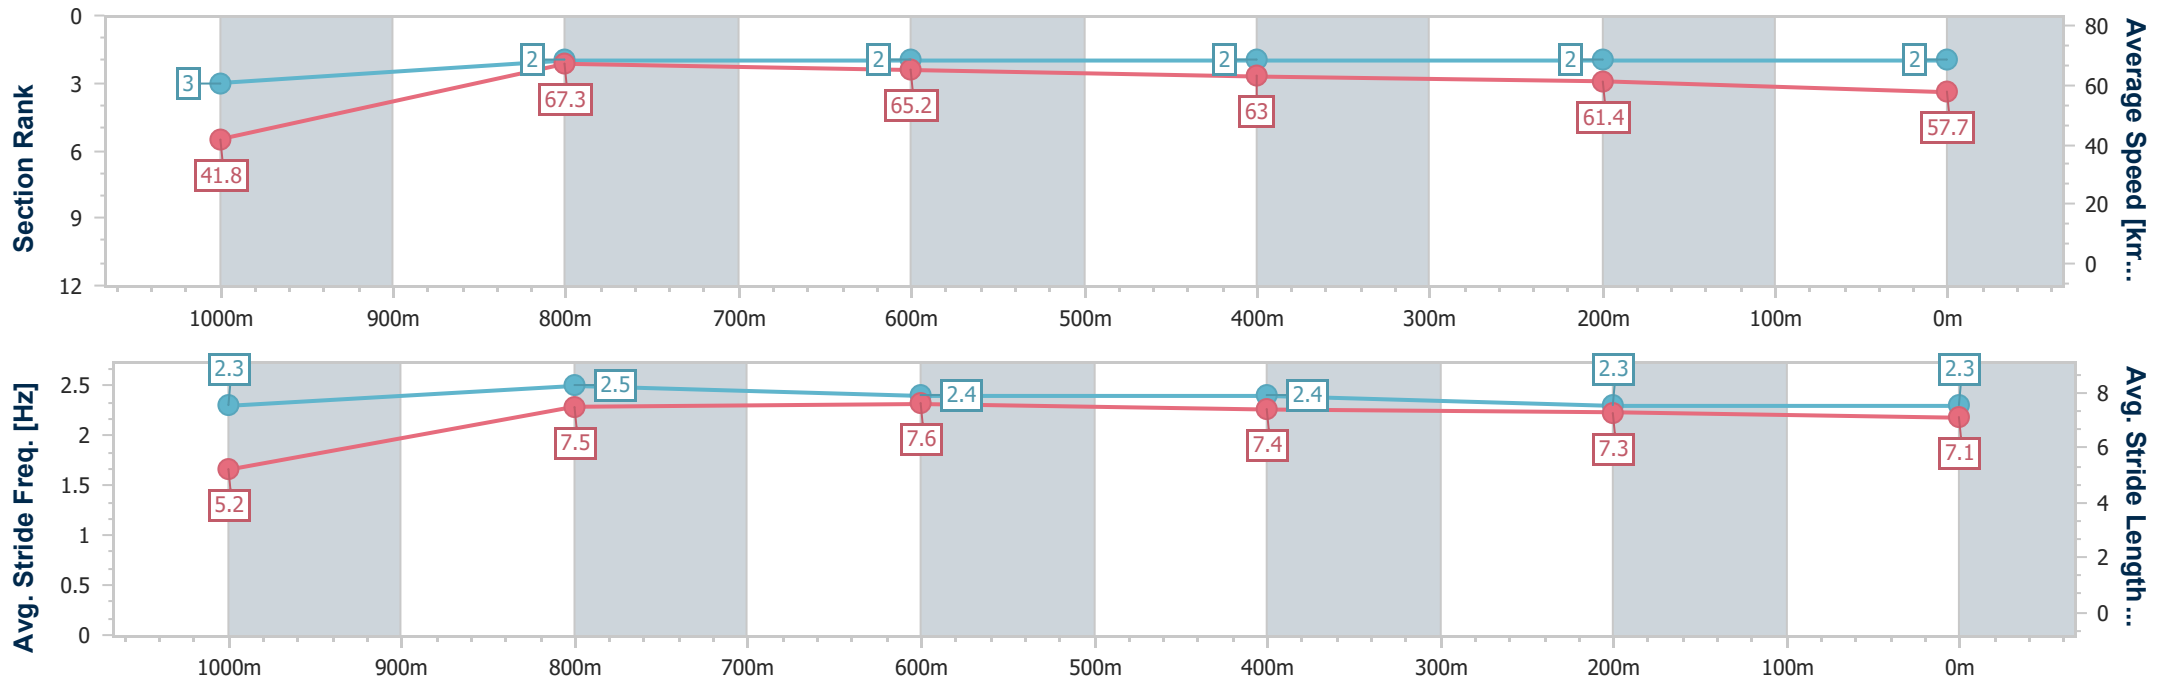

Horse/Jockey Name	Biographer
Final Rank	2
Fastest Section Time (Section)	0:08.64 (Overall)
Top Speed [km/h] (Section)	68.6 (1000m)
Race State	Finished

Toowoomba QLD Professional
Race 2: HEALTH INFORMATION SERVICES BENCHMARK 70
Handicap - 1100m

16 November 2024 - 18:39

Track Rating: Good 4, Weather: Overcast, Rail Position: +3m Entire

Section	Overall	1000m	800m	600m	400m	200m
Section Times	1:06.23 [2] (0:08.64)	0:57.59 [3] (0:10.79)	0:46.80 [2] (0:11.22)	0:35.58 [2] (0:11.43)	0:24.15 [2] (0:11.73)	0:12.42 [2] (0:12.42)
Average Speed [km/h]	41.8	67.3	65.2	63.0	61.4	57.7
Top Speed [km/h]	64.9	68.6	67.5	64.4	62.8	59.8
Avg. Dist. to Rail [m]	4.3	1.9	3.5	0.7	0.3	0.8
Avg. Stride Freq. [Hz]	2.3	2.5	2.4	2.4	2.3	2.3
Avg. Stride Length [m]	5.2	7.5	7.6	7.4	7.3	7.1

- [ ] Ranking at each section and finish
- -.-.- No data available at this section
- NA No data available