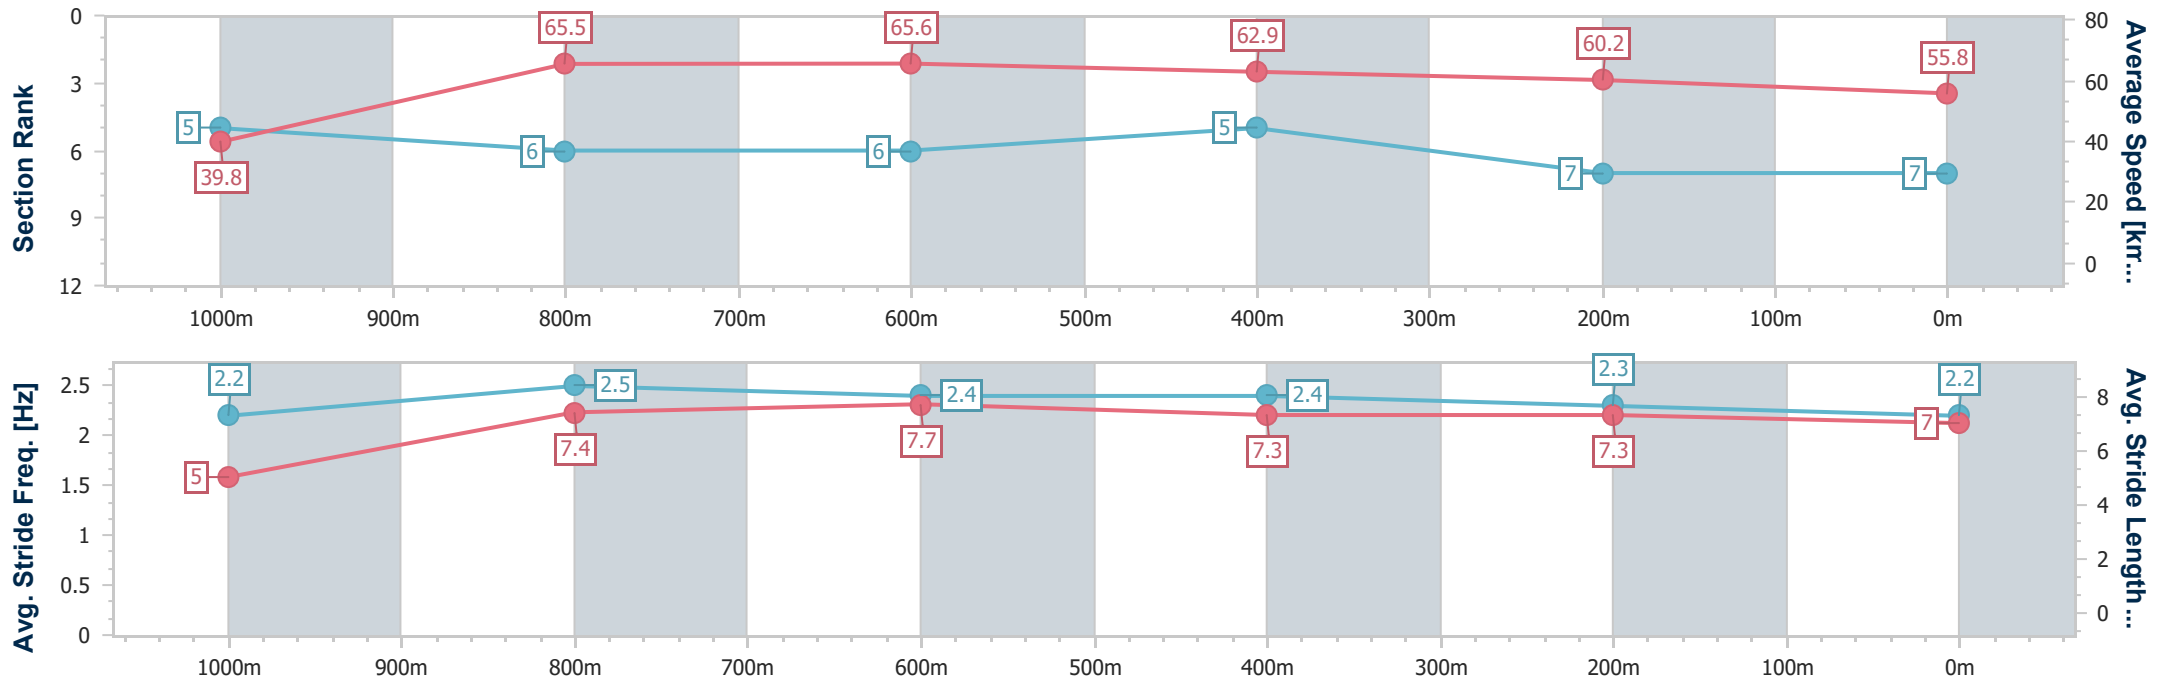

Toowoomba QLD Professional
 Race 2: HEALTH INFORMATION SERVICES BENCHMARK 70
 Handicap - 1100m

16 November 2024 - 18:39

Track Rating: Good 4, Weather: Overcast, Rail Position: +3m Entire

Section	Overall	1000m	800m	600m	400m	200m
Section Times	1:06.82 [6] (0:09.19)	0:57.63 [7] (0:11.14)	0:46.49 [7] (0:11.13)	0:35.36 [7] (0:11.54)	0:23.82 [7] (0:11.45)	0:12.37 [6] (0:12.37)
Average Speed [km/h]	39.2	65.3	65.9	63.2	62.7	57.9
Top Speed [km/h]	61.1	68.5	68.7	64.9	64.1	60.9
Avg. Dist. to Rail [m]	5.7	2.1	5.6	2.4	0.7	0.3
Avg. Stride Freq. [Hz]	2.1	2.5	2.5	2.4	2.4	2.3
Avg. Stride Length [m]	5.2	7.2	7.4	7.3	7.3	7.0

- [] Ranking at each section and finish
- .-.- No data available at this section
- NA No data available

Horse/Jockey Name	Shock And Awe
Final Rank	7
Fastest Section Time (Section)	0:09.05 (Overall)
Top Speed [km/h] (Section)	66.9 (1000m)
Race State	Finished

Toowoomba QLD Professional
 Race 2: HEALTH INFORMATION SERVICES BENCHMARK 70
 Handicap - 1100m

16 November 2024 - 18:39

Track Rating: Good 4, Weather: Overcast, Rail Position: +3m Entire

Section	Overall	1000m	800m	600m	400m	200m
Section Times	1:07.62 [7] (0:09.05)	0:58.57 [5] (0:11.06)	0:47.51 [6] (0:10.98)	0:36.53 [6] (0:11.53)	0:25.00 [5] (0:12.12)	0:12.88 [7] (0:12.88)
Average Speed [km/h]	39.8	65.5	65.6	62.9	60.2	55.8
Top Speed [km/h]	62.0	66.9	66.6	64.5	61.9	57.8
Avg. Dist. to Rail [m]	4.3	1.5	0.6	1.5	3.4	3.2
Avg. Stride Freq. [Hz]	2.2	2.5	2.4	2.4	2.3	2.2
Avg. Stride Length [m]	5.0	7.4	7.7	7.3	7.3	7.0

- [] Ranking at each section and finish
- .-.- No data available at this section
- NA No data available