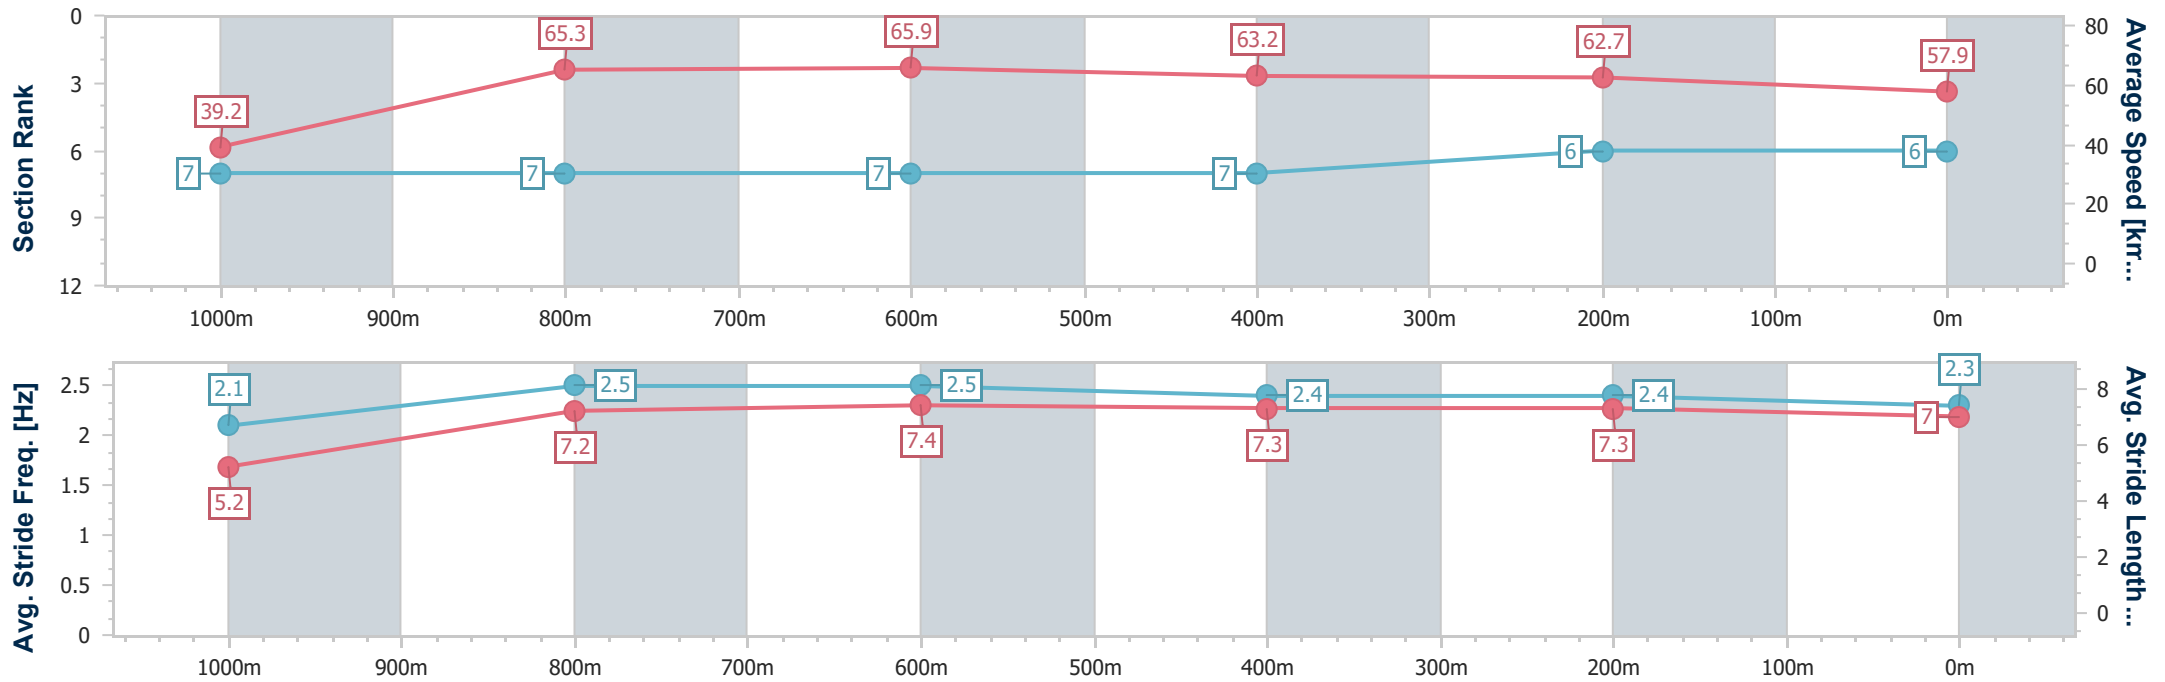

Toowoomba QLD Professional
 Race 2: HEALTH INFORMATION SERVICES BENCHMARK 70
 Handicap - 1100m

16 November 2024 - 18:39

Track Rating: Good 4, Weather: Overcast, Rail Position: +3m Entire

Section	Overall	1000m	800m	600m	400m	200m
Section Times	1:06.65 [5] (0:09.17)	0:57.48 [6] (0:10.73)	0:46.75 [5] (0:11.16)	0:35.59 [5] (0:11.65)	0:23.94 [6] (0:11.69)	0:12.25 [5] (0:12.25)
Average Speed [km/h]	39.1	66.9	64.6	62.0	61.6	58.6
Top Speed [km/h]	63.8	67.7	67.6	64.0	63.1	61.4
Avg. Dist. to Rail [m]	4.4	1.7	0.7	0.3	0.8	2.4
Avg. Stride Freq. [Hz]	2.4	2.6	2.5	2.4	2.4	2.3
Avg. Stride Length [m]	4.6	6.9	7.2	7.1	7.1	7.1

- [] Ranking at each section and finish
- .-.- No data available at this section
- NA No data available

Horse/Jockey Name	Overseas
Final Rank	6
Fastest Section Time (Section)	0:09.19 (Overall)
Top Speed [km/h] (Section)	68.7 (800m)
Race State	Finished

Toowoomba QLD Professional
 Race 2: HEALTH INFORMATION SERVICES BENCHMARK 70
 Handicap - 1100m

16 November 2024 - 18:39

Track Rating: Good 4, Weather: Overcast, Rail Position: +3m Entire

Section	Overall	1000m	800m	600m	400m	200m
Section Times	1:06.82 [6] (0:09.19)	0:57.63 [7] (0:11.14)	0:46.49 [7] (0:11.13)	0:35.36 [7] (0:11.54)	0:23.82 [7] (0:11.45)	0:12.37 [6] (0:12.37)
Average Speed [km/h]	39.2	65.3	65.9	63.2	62.7	57.9
Top Speed [km/h]	61.1	68.5	68.7	64.9	64.1	60.9
Avg. Dist. to Rail [m]	5.7	2.1	5.6	2.4	0.7	0.3
Avg. Stride Freq. [Hz]	2.1	2.5	2.5	2.4	2.4	2.3
Avg. Stride Length [m]	5.2	7.2	7.4	7.3	7.3	7.0