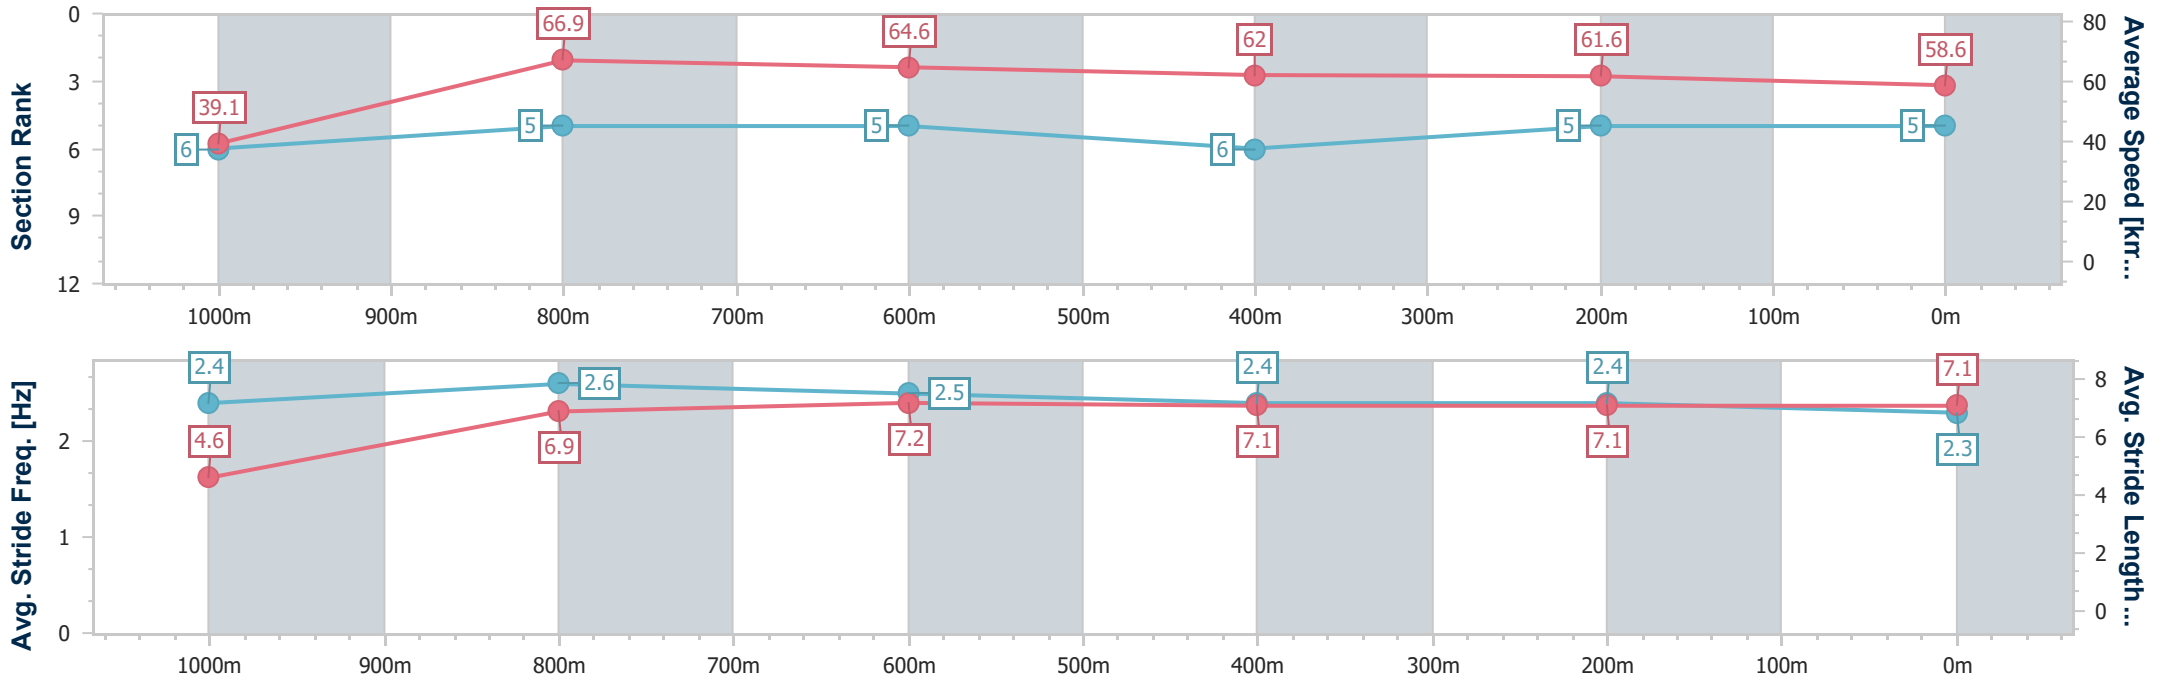

- [] Ranking at each section and finish
- .-.- No data available at this section
- NA No data available

Horse/Jockey Name	Vast Kama
Final Rank	5
Fastest Section Time (Section)	0:09.17 (Overall)
Top Speed [km/h] (Section)	67.7 (1000m)
Race State	Finished

Toowoomba QLD Professional
 Race 2: HEALTH INFORMATION SERVICES BENCHMARK 70
 Handicap - 1100m

16 November 2024 - 18:39

Track Rating: Good 4, Weather: Overcast, Rail Position: +3m Entire

Section	Overall	1000m	800m	600m	400m	200m
Section Times	1:06.65 [5] (0:09.17)	0:57.48 [6] (0:10.73)	0:46.75 [5] (0:11.16)	0:35.59 [5] (0:11.65)	0:23.94 [6] (0:11.69)	0:12.25 [5] (0:12.25)
Average Speed [km/h]	39.1	66.9	64.6	62.0	61.6	58.6
Top Speed [km/h]	63.8	67.7	67.6	64.0	63.1	61.4
Avg. Dist. to Rail [m]	4.4	1.7	0.7	0.3	0.8	2.4
Avg. Stride Freq. [Hz]	2.4	2.6	2.5	2.4	2.4	2.3
Avg. Stride Length [m]	4.6	6.9	7.2	7.1	7.1	7.1