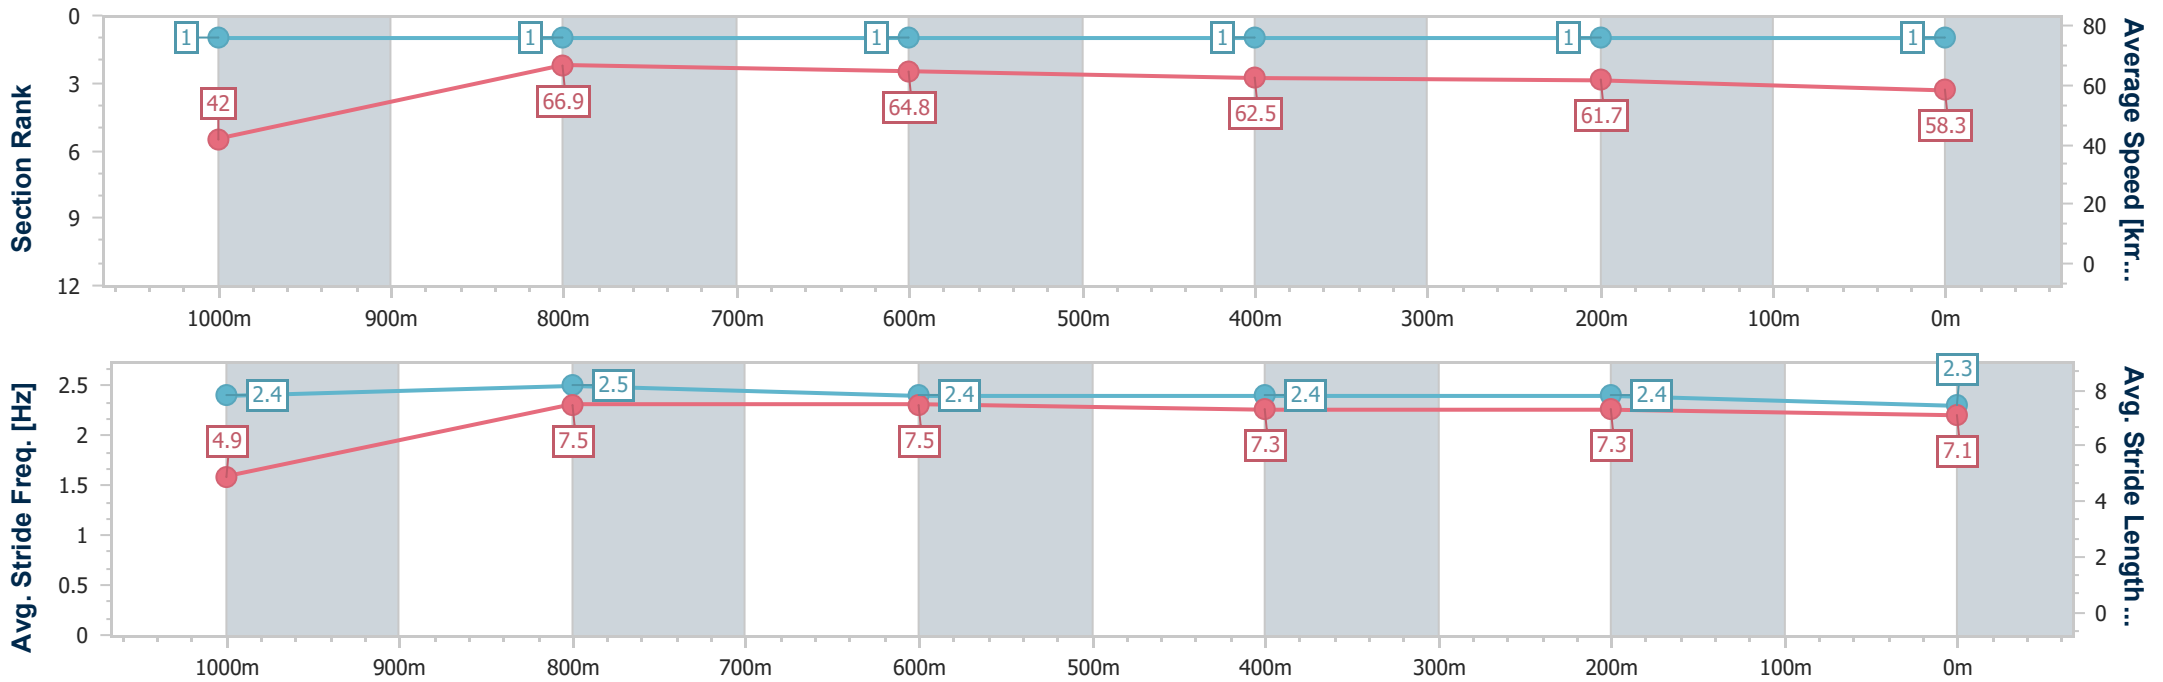

Horse/Jockey Name	Bauhinia Rock
Final Rank	1
Fastest Section Time (Section)	0:08.56 (Overall)
Top Speed [km/h] (Section)	69.0 (1000m)
Race State	Finished

Toowoomba QLD Professional
Race 2: HEALTH INFORMATION SERVICES BENCHMARK 70
Handicap - 1100m

16 November 2024 - 18:39

Track Rating: Good 4, Weather: Overcast, Rail Position: +3m Entire

Section	Overall	1000m	800m	600m	400m	200m
Section Times	1:05.88 [1] (0:08.56)	0:57.32 [1] (0:10.81)	0:46.51 [1] (0:11.10)	0:35.41 [1] (0:11.49)	0:23.92 [1] (0:11.64)	0:12.28 [1] (0:12.28)
Average Speed [km/h]	42.0	66.9	64.8	62.5	61.7	58.3
Top Speed [km/h]	65.4	69.0	65.7	64.3	63.2	60.6
Avg. Dist. to Rail [m]	7.7	2.3	0.2	0.8	0.8	0.6
Avg. Stride Freq. [Hz]	2.4	2.5	2.4	2.4	2.4	2.3
Avg. Stride Length [m]	4.9	7.5	7.5	7.3	7.3	7.1

- [ ] Ranking at each section and finish
- -.-.- No data available at this section
- NA No data available