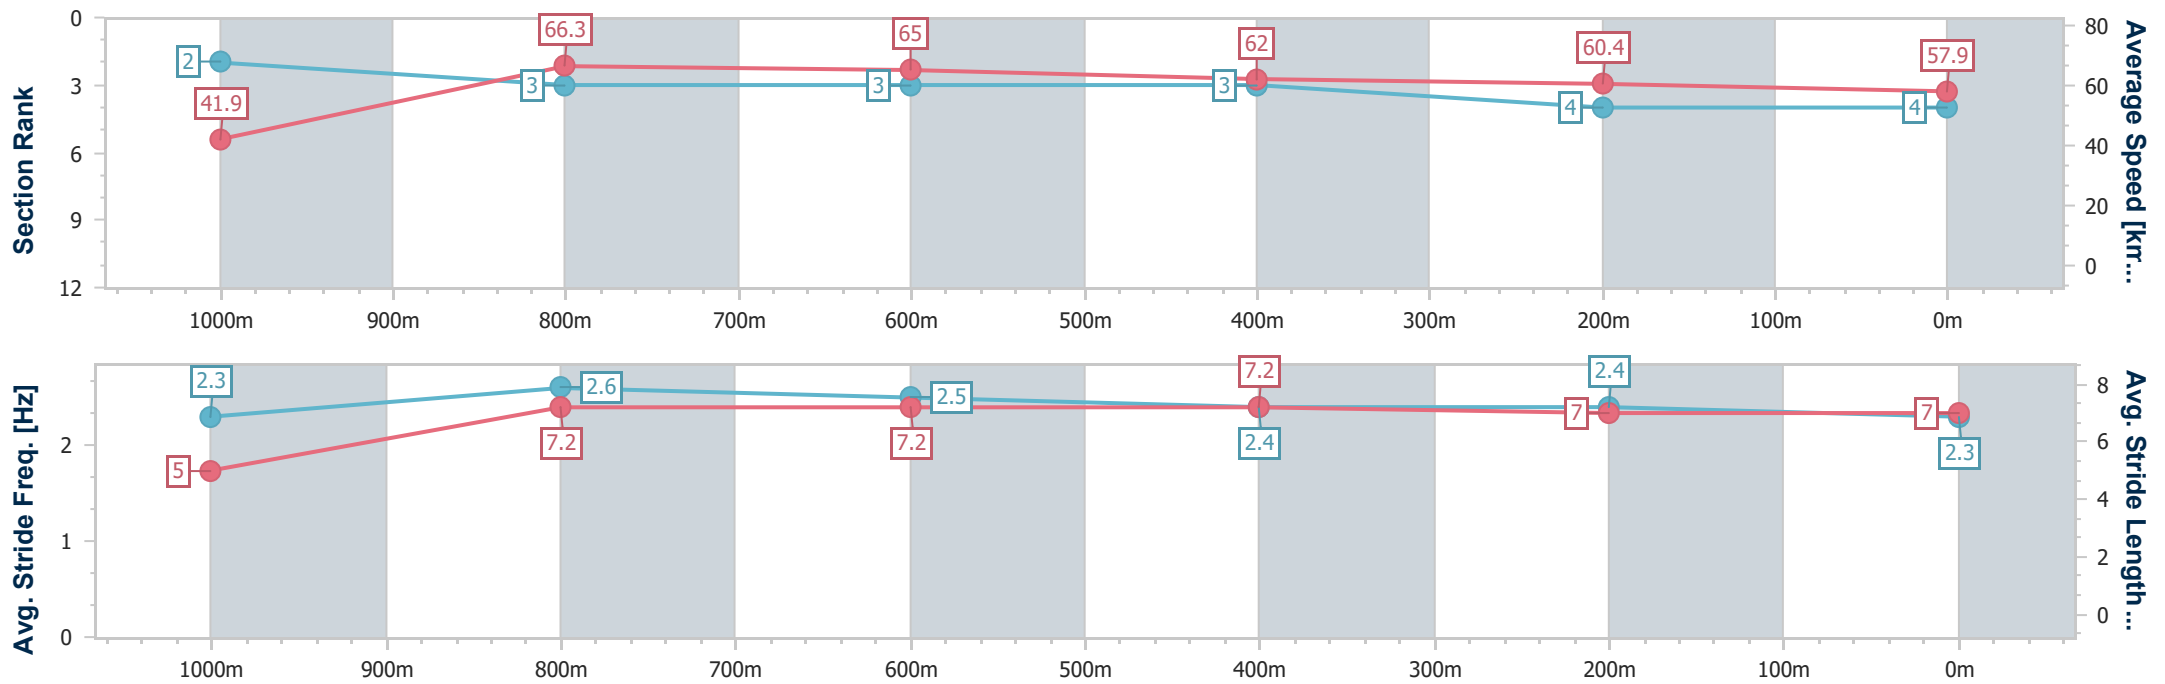

- [] Ranking at each section and finish
- .-.- No data available at this section
- NA No data available

Horse/Jockey Name	Devil's Rite
Final Rank	4
Fastest Section Time (Section)	0:08.62 (Overall)
Top Speed [km/h] (Section)	67.6 (1000m)
Race State	Finished

Toowoomba QLD Professional
 Race 2: HEALTH INFORMATION SERVICES BENCHMARK 70
 Handicap - 1100m

16 November 2024 - 18:39

Track Rating: Good 4, Weather: Overcast, Rail Position: +3m Entire

Section	Overall	1000m	800m	600m	400m	200m
Section Times	1:06.61 [4] (0:08.62)	0:57.99 [2] (0:10.90)	0:47.09 [3] (0:11.20)	0:35.89 [3] (0:11.57)	0:24.32 [3] (0:11.90)	0:12.42 [4] (0:12.42)
Average Speed [km/h]	41.9	66.3	65.0	62.0	60.4	57.9
Top Speed [km/h]	64.0	67.6	66.4	64.1	62.4	59.8
Avg. Dist. to Rail [m]	5.3	2.2	1.7	0.3	0.5	0.2
Avg. Stride Freq. [Hz]	2.3	2.6	2.5	2.4	2.4	2.3
Avg. Stride Length [m]	5.0	7.2	7.2	7.2	7.0	7.0