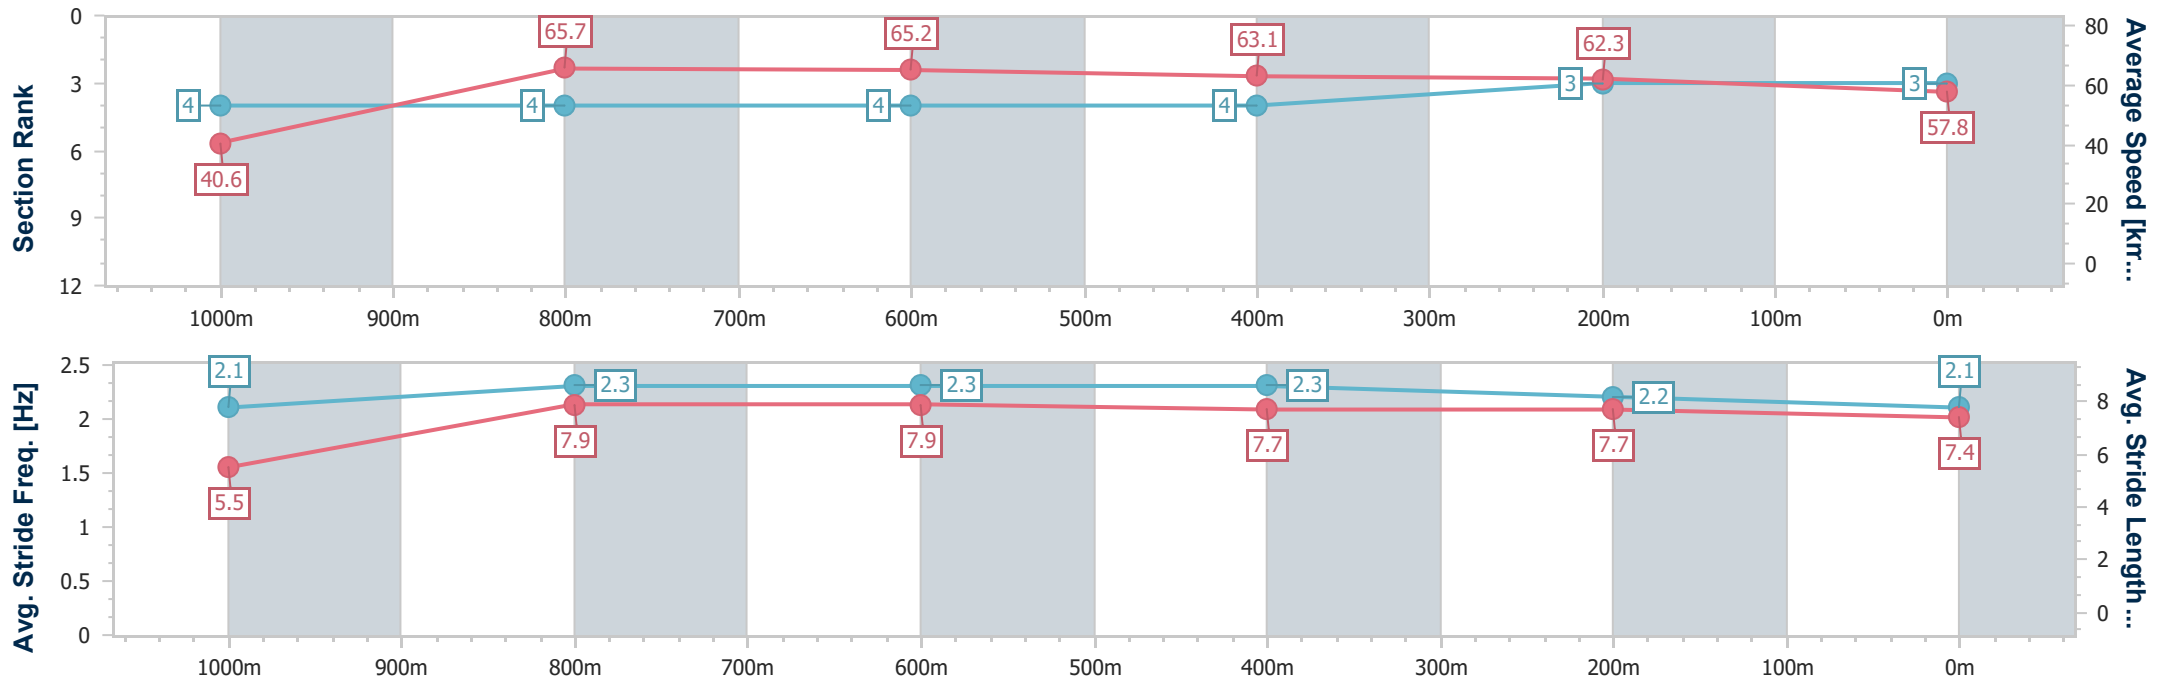

Horse/Jockey Name	Hodgson
Final Rank	3
Fastest Section Time (Section)	0:08.90 (Overall)
Top Speed [km/h] (Section)	68.3 (1000m)
Race State	Finished

Toowoomba QLD Professional
Race 2: HEALTH INFORMATION SERVICES BENCHMARK 70
Handicap - 1100m

16 November 2024 - 18:39

Track Rating: Good 4, Weather: Overcast, Rail Position: +3m Entire

Section	Overall	1000m	800m	600m	400m	200m
Section Times	1:06.50 [3] (0:08.90)	0:57.60 [4] (0:10.97)	0:46.63 [4] (0:11.11)	0:35.52 [4] (0:11.42)	0:24.10 [4] (0:11.67)	0:12.43 [3] (0:12.43)
Average Speed [km/h]	40.6	65.7	65.2	63.1	62.3	57.8
Top Speed [km/h]	62.8	68.3	67.3	64.6	64.1	60.0
Avg. Dist. to Rail [m]	5.7	1.4	1.1	0.5	2.0	2.8
Avg. Stride Freq. [Hz]	2.1	2.3	2.3	2.3	2.2	2.1
Avg. Stride Length [m]	5.5	7.9	7.9	7.7	7.7	7.4

- [ ] Ranking at each section and finish
- -.-.- No data available at this section
- NA No data available