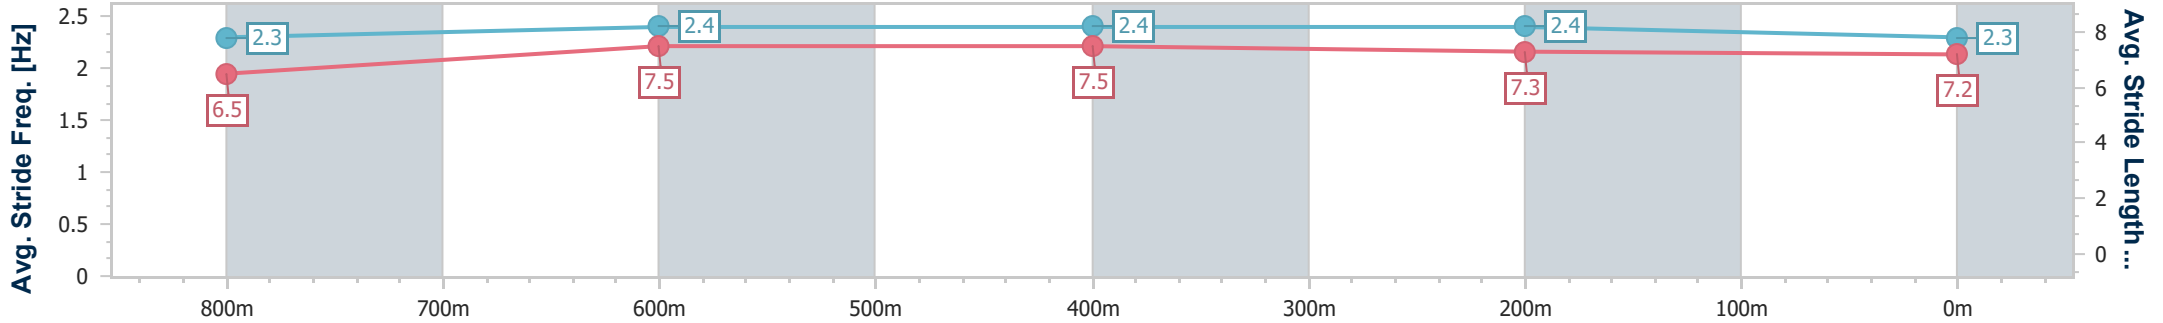

Horse/Jockey Name	Iron Power
Final Rank	3
Fastest Section Time (Section)	0:11.03 (800m)
Top Speed [km/h] (Section)	68.3 (Overall)
Race State	Finished

Sunshine Coast Poly Track QLD Professional
Race 4: BUSHRANGER POWER EQUIPMENT RATINGS BAND 0
- 58 Handicap - 1000m

22 November 2024 - 19:30

Track Rating: Synthetic, Weather: Overcast, Rail Position: True

Section	Overall	800m	600m	400m	200m
Section Times	0:59.09 [3] (0:13.77)	0:45.32 [8] (0:11.03)	0:34.29 [7] (0:11.33)	0:22.96 [7] (0:11.16)	0:11.80 [4] (0:11.80)
Average Speed [km/h]	52.5	66.1	63.2	64.5	60.9
Top Speed [km/h]	68.3	68.2	64.6	65.4	63.7
Avg. Dist. to Rail [m]	7.7	1.6	0.4	0.8	2.8
Avg. Stride Freq. [Hz]	2.3	2.4	2.4	2.4	2.3
Avg. Stride Length [m]	6.5	7.5	7.5	7.3	7.2

- [ ] Ranking at each section and finish
- -.-.- No data available at this section
- NA No data available