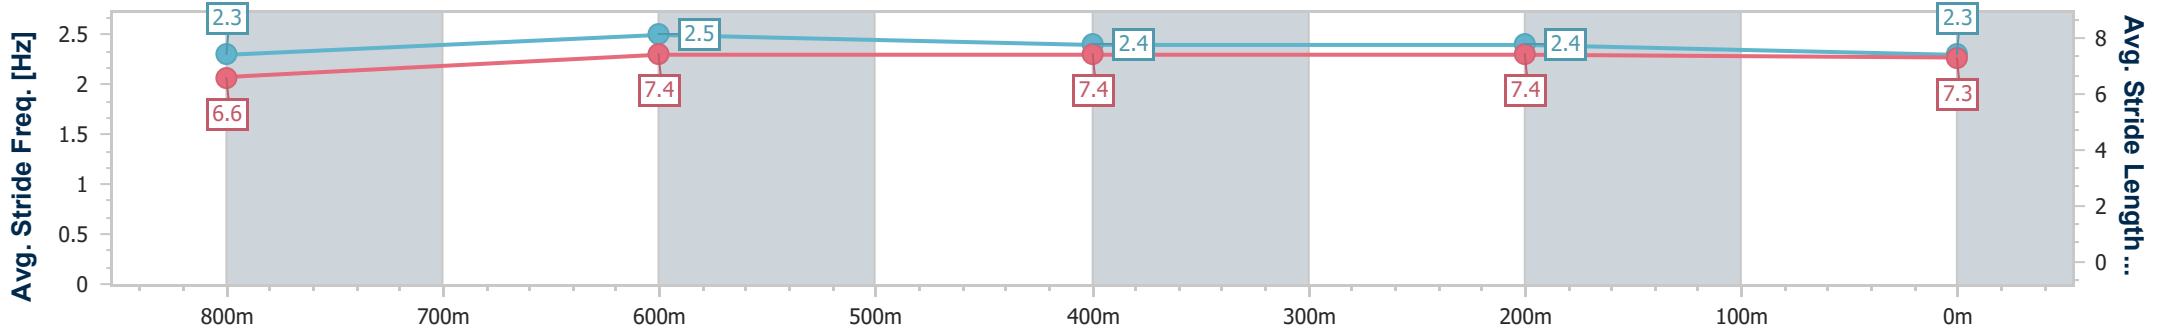

Horse/Jockey Name	Integrity Lane
Final Rank	1
Fastest Section Time (Section)	0:11.09 (400m)
Top Speed [km/h] (Section)	67.8 (800m)
Race State	Finished

Sunshine Coast Poly Track QLD Professional
Race 4: BUSHRANGER POWER EQUIPMENT RATINGS BAND 0
- 58 Handicap - 1000m

22 November 2024 - 19:30

Track Rating: Synthetic, Weather: Overcast, Rail Position: True

Section	Overall	800m	600m	400m	200m
Section Times	0:58.86 [1] (0:13.49)	0:45.37 [6] (0:11.19)	0:34.18 [6] (0:11.37)	0:22.81 [5] (0:11.09)	0:11.72 [3] (0:11.72)
Average Speed [km/h]	53.4	66.1	64.8	64.7	61.5
Top Speed [km/h]	67.8	67.8	65.5	65.6	63.6
Avg. Dist. to Rail [m]	6.0	3.9	3.0	3.8	4.8
Avg. Stride Freq. [Hz]	2.3	2.5	2.4	2.4	2.3
Avg. Stride Length [m]	6.6	7.4	7.4	7.4	7.3

- [ ] Ranking at each section and finish
- -.-.- No data available at this section
- NA No data available