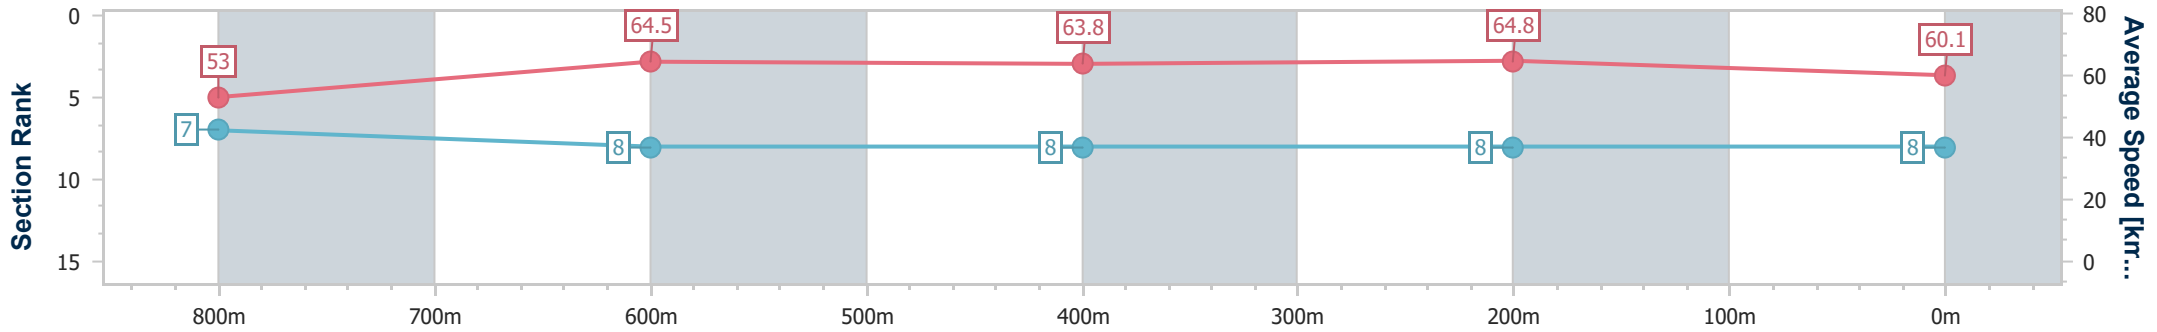

Horse/Jockey Name	The Power Of One
Final Rank	8
Fastest Section Time (Section)	0:11.11 (400m)
Top Speed [km/h] (Section)	67.0 (800m)
Race State	Finished

Sunshine Coast Poly Track QLD Professional
Race 4: BUSHRANGER POWER EQUIPMENT RATINGS BAND 0
- 58 Handicap - 1000m

22 November 2024 - 19:30

Track Rating: Synthetic, Weather: Overcast, Rail Position: True

Section	Overall	800m	600m	400m	200m
Section Times	0:59.55 [8] (0:13.64)	0:45.91 [7] (0:11.52)	0:34.39 [8] (0:11.37)	0:23.02 [8] (0:11.11)	0:11.91 [8] (0:11.91)
Average Speed [km/h]	53.0	64.5	63.8	64.8	60.1
Top Speed [km/h]	66.8	67.0	65.7	66.1	62.4
Avg. Dist. to Rail [m]	6.8	4.4	1.0	5.5	6.4
Avg. Stride Freq. [Hz]	2.4	2.4	2.4	2.4	2.4
Avg. Stride Length [m]	6.4	7.5	7.6	7.4	7.1

- [ ] Ranking at each section and finish
- -.-.- No data available at this section
- NA No data available