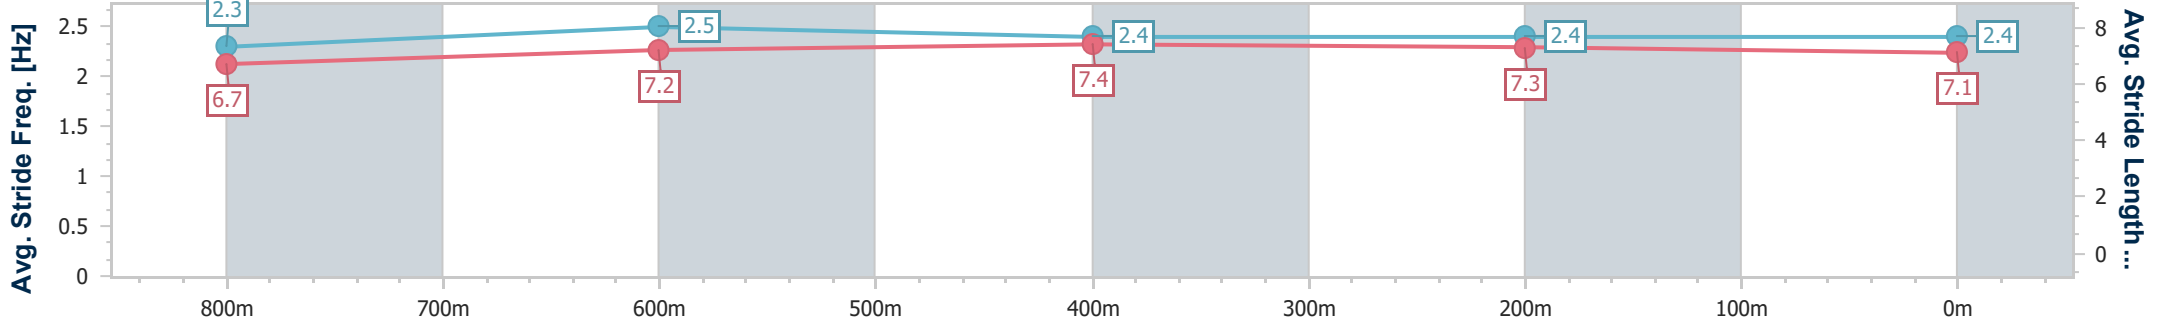

Horse/Jockey Name	Torque About Magic
Final Rank	2
Fastest Section Time (Section)	0:11.15 (800m)
Top Speed [km/h] (Section)	68.3 (Overall)
Race State	Finished

Sunshine Coast Poly Track QLD Professional
Race 4: BUSHRANGER POWER EQUIPMENT RATINGS BAND 0
- 58 Handicap - 1000m

22 November 2024 - 19:30

Track Rating: Synthetic, Weather: Overcast, Rail Position: True

Section	Overall	800m	600m	400m	200m
Section Times	0:58.92 [2] (0:13.43)	0:45.49 [2] (0:11.15)	0:34.34 [3] (0:11.28)	0:23.06 [2] (0:11.20)	0:11.86 [1] (0:11.86)
Average Speed [km/h]	53.8	65.8	64.3	64.2	60.6
Top Speed [km/h]	68.3	68.0	65.4	64.9	63.3
Avg. Dist. to Rail [m]	3.7	2.6	0.8	0.2	2.0
Avg. Stride Freq. [Hz]	2.3	2.5	2.4	2.4	2.4
Avg. Stride Length [m]	6.7	7.2	7.4	7.3	7.1

- [ ] Ranking at each section and finish
- -.-.- No data available at this section
- NA No data available