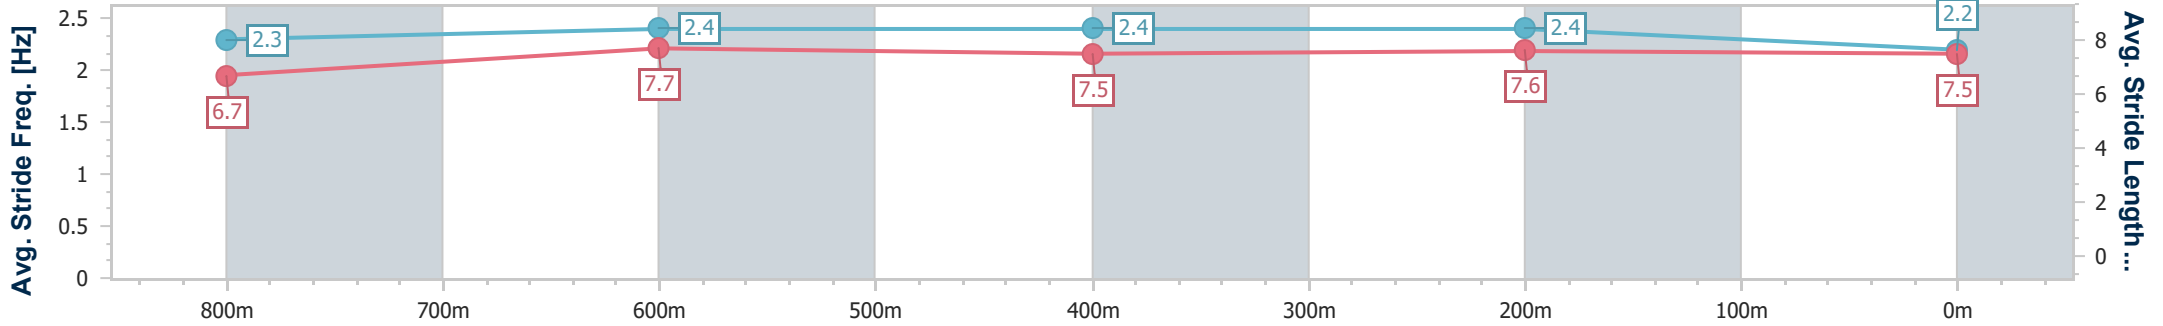

Horse/Jockey Name	Step Along
Final Rank	6
Fastest Section Time (Section)	0:11.18 (800m)
Top Speed [km/h] (Section)	69.0 (Overall)
Race State	Finished

Sunshine Coast Poly Track QLD Professional
Race 4: BUSHRANGER POWER EQUIPMENT RATINGS BAND 0
- 58 Handicap - 1000m

22 November 2024 - 19:30

Track Rating: Synthetic, Weather: Overcast, Rail Position: True

Section	Overall	800m	600m	400m	200m
Section Times	0:59.16 [6] (0:13.47)	0:45.69 [5] (0:11.18)	0:34.51 [5] (0:11.46)	0:23.05 [6] (0:11.19)	0:11.86 [5] (0:11.86)
Average Speed [km/h]	53.7	66.3	64.3	64.5	60.6
Top Speed [km/h]	69.0	69.0	66.3	65.6	63.9
Avg. Dist. to Rail [m]	8.4	4.8	3.4	4.6	6.3
Avg. Stride Freq. [Hz]	2.3	2.4	2.4	2.4	2.2
Avg. Stride Length [m]	6.7	7.7	7.5	7.6	7.5

- [ ] Ranking at each section and finish
- -.-.- No data available at this section
- NA No data available