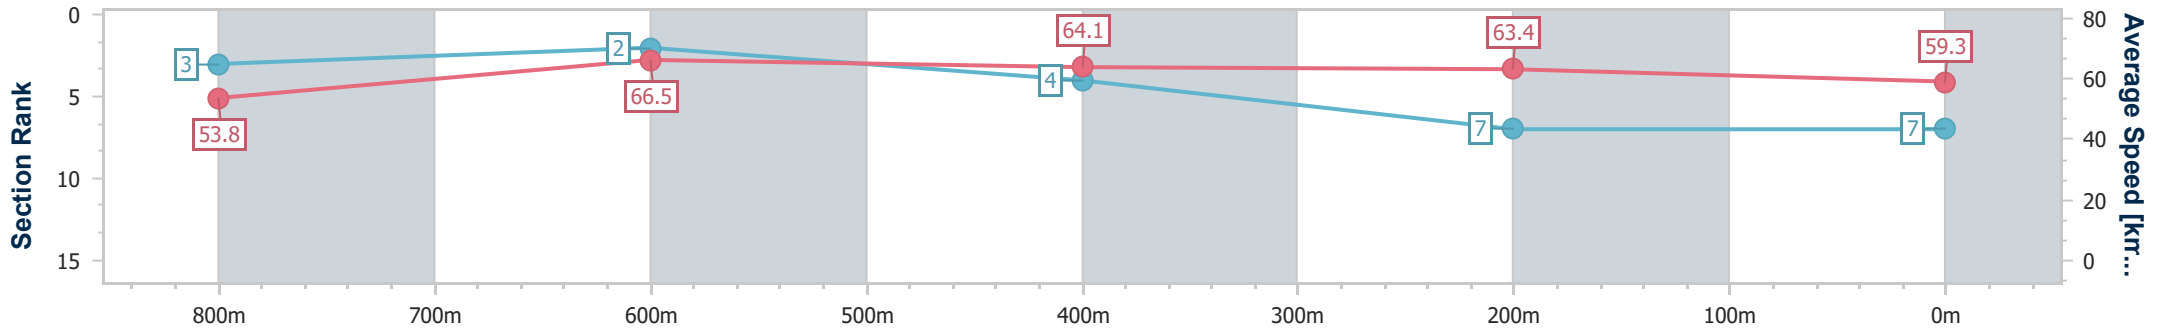

Horse/Jockey Name	Grandeur Rose
Final Rank	7
Fastest Section Time (Section)	0:11.12 (800m)
Top Speed [km/h] (Section)	68.5 (Overall)
Race State	Finished

Sunshine Coast Poly Track QLD Professional
Race 4: BUSHRANGER POWER EQUIPMENT RATINGS BAND 0
- 58 Handicap - 1000m

22 November 2024 - 19:30

Track Rating: Synthetic, Weather: Overcast, Rail Position: True

Section	Overall	800m	600m	400m	200m
Section Times	0:59.48 [7] (0:13.45)	0:46.03 [3] (0:11.12)	0:34.91 [2] (0:11.41)	0:23.50 [4] (0:11.38)	0:12.12 [7] (0:12.12)
Average Speed [km/h]	53.8	66.5	64.1	63.4	59.3
Top Speed [km/h]	68.5	68.3	65.2	64.4	61.2
Avg. Dist. to Rail [m]	4.9	4.2	2.3	2.9	4.9
Avg. Stride Freq. [Hz]	2.4	2.5	2.5	2.4	2.3
Avg. Stride Length [m]	6.4	7.3	7.3	7.3	7.1

- [ ] Ranking at each section and finish
- -.-.- No data available at this section
- NA No data available