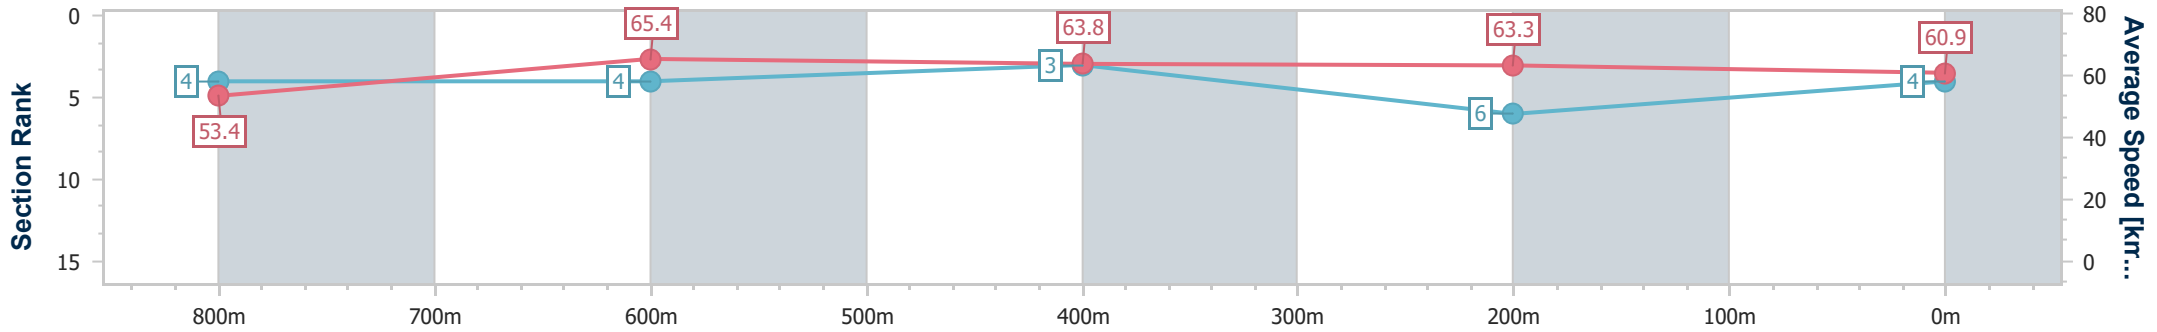

Horse/Jockey Name	Sister Georgia
Final Rank	4
Fastest Section Time (Section)	0:11.12 (800m)
Top Speed [km/h] (Section)	67.3 (800m)
Race State	Finished

Sunshine Coast Poly Track QLD Professional
Race 4: BUSHRANGER POWER EQUIPMENT RATINGS BAND 0
- 58 Handicap - 1000m

22 November 2024 - 19:30

Track Rating: Synthetic, Weather: Overcast, Rail Position: True

Section	Overall	800m	600m	400m	200m
Section Times	0:59.11 [4] (0:13.46)	0:45.65 [4] (0:11.12)	0:34.53 [4] (0:11.35)	0:23.18 [3] (0:11.37)	0:11.81 [6] (0:11.81)
Average Speed [km/h]	53.4	65.4	63.8	63.3	60.9
Top Speed [km/h]	67.1	67.3	64.9	64.1	63.0
Avg. Dist. to Rail [m]	2.4	1.8	0.9	0.9	2.0
Avg. Stride Freq. [Hz]	2.5	2.5	2.4	2.5	2.5
Avg. Stride Length [m]	6.2	7.4	7.3	7.1	6.8

- [ ] Ranking at each section and finish
- -.-.- No data available at this section
- NA No data available