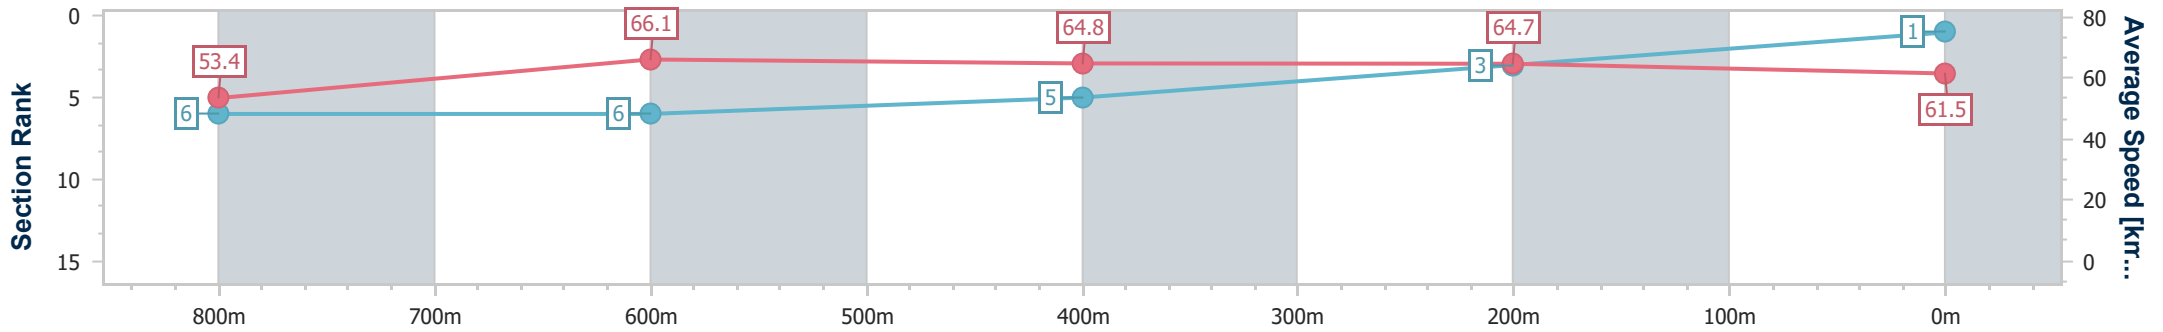

Horse/Jockey Name	Integrity Lane
Final Rank	1
Fastest Section Time (Section)	0:11.09 (400m)
Top Speed [km/h] (Section)	67.8 (800m)
Race State	Finished

Sunshine Coast Poly Track QLD Professional
Race 4: BUSHRANGER POWER EQUIPMENT RATINGS BAND 0
- 58 Handicap - 1000m

22 November 2024 - 19:30

Track Rating: Synthetic, Weather: Overcast, Rail Position: True

Section	Overall	800m	600m	400m	200m
Section Times	0:58.86 [1] (0:13.49)	0:45.37 [6] (0:11.19)	0:34.18 [6] (0:11.37)	0:22.81 [5] (0:11.09)	0:11.72 [3] (0:11.72)
Average Speed [km/h]	53.4	66.1	64.8	64.7	61.5
Top Speed [km/h]	67.8	67.8	65.5	65.6	63.6
Avg. Dist. to Rail [m]	6.0	3.9	3.0	3.8	4.8
Avg. Stride Freq. [Hz]	2.3	2.5	2.4	2.4	2.3
Avg. Stride Length [m]	6.6	7.4	7.4	7.4	7.3

- [ ] Ranking at each section and finish
- -.-.- No data available at this section
- NA No data available