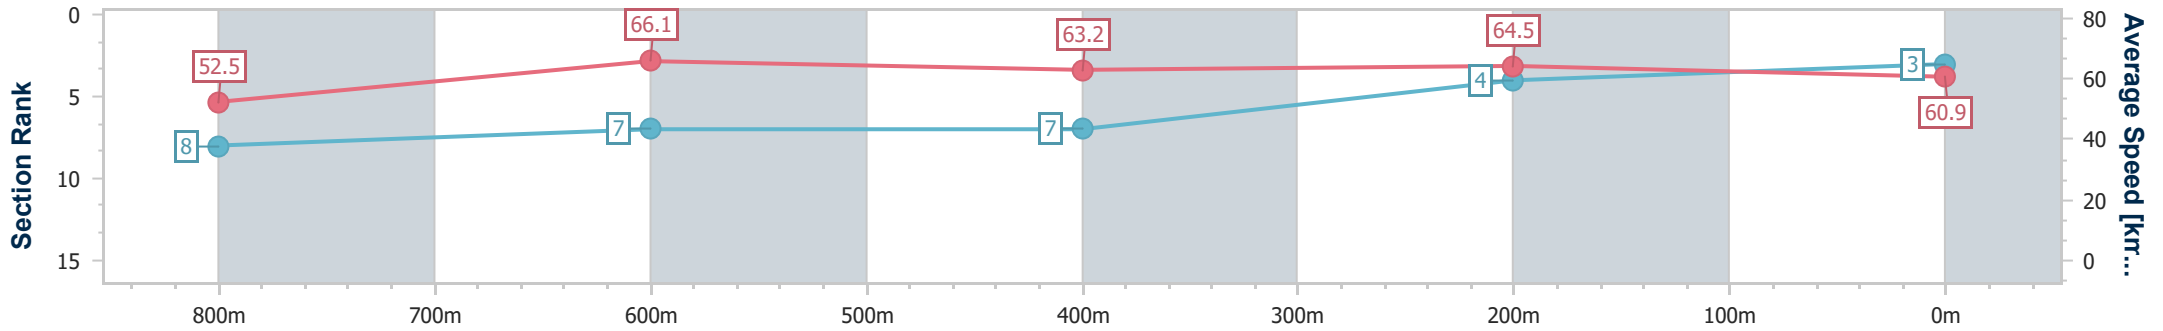

Horse/Jockey Name	Iron Power
Final Rank	3
Fastest Section Time (Section)	0:11.03 (800m)
Top Speed [km/h] (Section)	68.3 (Overall)
Race State	Finished

Sunshine Coast Poly Track QLD Professional
Race 4: BUSHRANGER POWER EQUIPMENT RATINGS BAND 0
- 58 Handicap - 1000m

22 November 2024 - 19:30

Track Rating: Synthetic, Weather: Overcast, Rail Position: True

Section	Overall	800m	600m	400m	200m
Section Times	0:59.09 [3] (0:13.77)	0:45.32 [8] (0:11.03)	0:34.29 [7] (0:11.33)	0:22.96 [7] (0:11.16)	0:11.80 [4] (0:11.80)
Average Speed [km/h]	52.5	66.1	63.2	64.5	60.9
Top Speed [km/h]	68.3	68.2	64.6	65.4	63.7
Avg. Dist. to Rail [m]	7.7	1.6	0.4	0.8	2.8
Avg. Stride Freq. [Hz]	2.3	2.4	2.4	2.4	2.3
Avg. Stride Length [m]	6.5	7.5	7.5	7.3	7.2

- [ ] Ranking at each section and finish
- -.-.- No data available at this section
- NA No data available