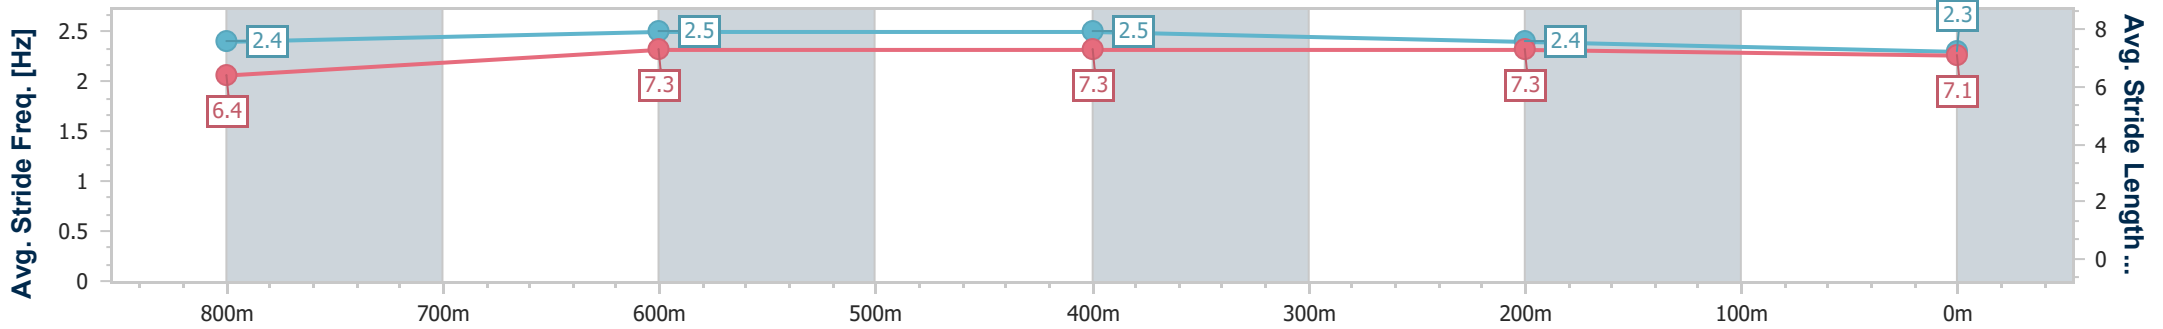

Horse/Jockey Name	Grandeur Rose
Final Rank	7
Fastest Section Time (Section)	0:11.12 (800m)
Top Speed [km/h] (Section)	68.5 (Overall)
Race State	Finished

Sunshine Coast Poly Track QLD Professional
Race 4: BUSHRANGER POWER EQUIPMENT RATINGS BAND 0
- 58 Handicap - 1000m

22 November 2024 - 19:30

Track Rating: Synthetic, Weather: Overcast, Rail Position: True

Section	Overall	800m	600m	400m	200m
Section Times	0:59.48 [7] (0:13.45)	0:46.03 [3] (0:11.12)	0:34.91 [2] (0:11.41)	0:23.50 [4] (0:11.38)	0:12.12 [7] (0:12.12)
Average Speed [km/h]	53.8	66.5	64.1	63.4	59.3
Top Speed [km/h]	68.5	68.3	65.2	64.4	61.2
Avg. Dist. to Rail [m]	4.9	4.2	2.3	2.9	4.9
Avg. Stride Freq. [Hz]	2.4	2.5	2.5	2.4	2.3
Avg. Stride Length [m]	6.4	7.3	7.3	7.3	7.1

- [ ] Ranking at each section and finish
- -.-.- No data available at this section
- NA No data available