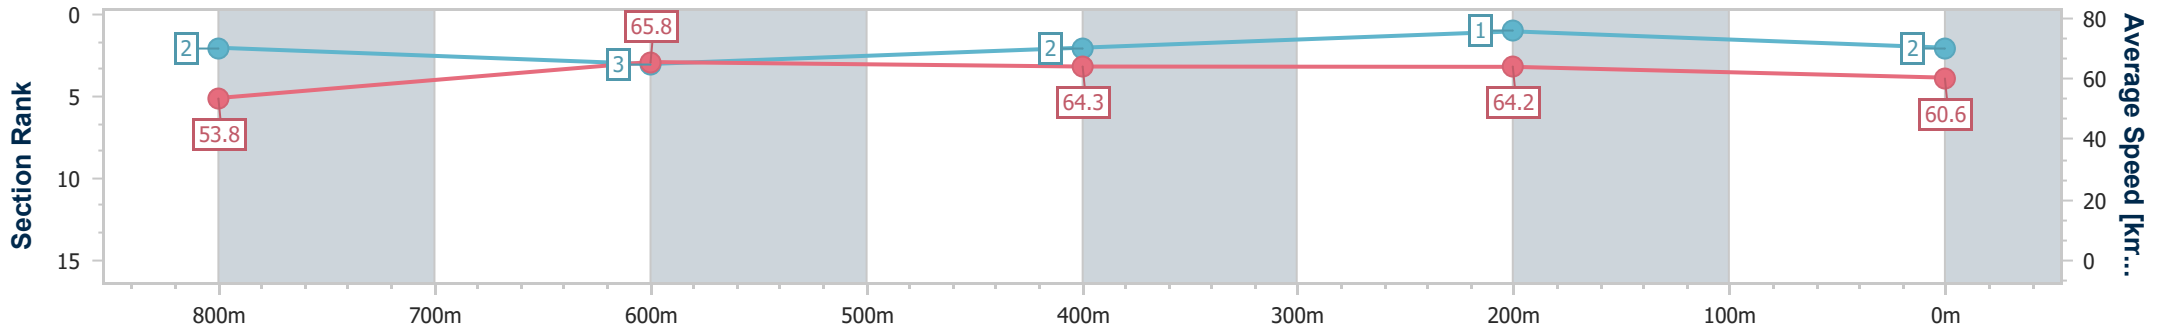

Horse/Jockey Name	Torque About Magic
Final Rank	2
Fastest Section Time (Section)	0:11.15 (800m)
Top Speed [km/h] (Section)	68.3 (Overall)
Race State	Finished

Sunshine Coast Poly Track QLD Professional
Race 4: BUSHRANGER POWER EQUIPMENT RATINGS BAND 0
- 58 Handicap - 1000m

22 November 2024 - 19:30

Track Rating: Synthetic, Weather: Overcast, Rail Position: True

Section	Overall	800m	600m	400m	200m
Section Times	0:58.92 [2] (0:13.43)	0:45.49 [2] (0:11.15)	0:34.34 [3] (0:11.28)	0:23.06 [2] (0:11.20)	0:11.86 [1] (0:11.86)
Average Speed [km/h]	53.8	65.8	64.3	64.2	60.6
Top Speed [km/h]	68.3	68.0	65.4	64.9	63.3
Avg. Dist. to Rail [m]	3.7	2.6	0.8	0.2	2.0
Avg. Stride Freq. [Hz]	2.3	2.5	2.4	2.4	2.4
Avg. Stride Length [m]	6.7	7.2	7.4	7.3	7.1

- [ ] Ranking at each section and finish
- -.-.- No data available at this section
- NA No data available