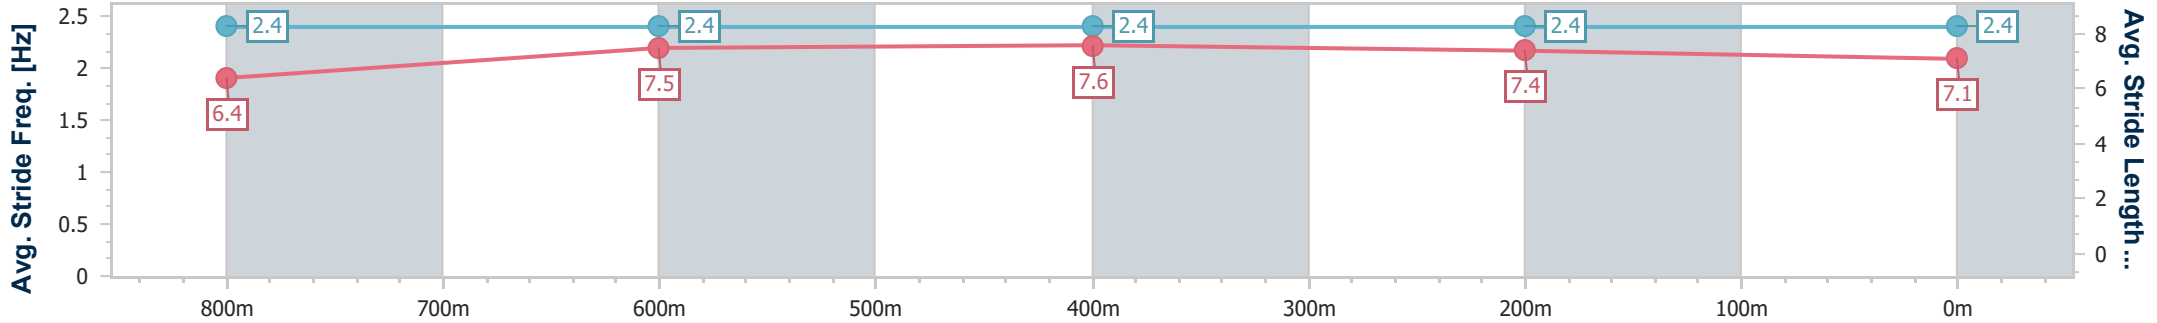

Horse/Jockey Name	The Power Of One
Final Rank	8
Fastest Section Time (Section)	0:11.11 (400m)
Top Speed [km/h] (Section)	67.0 (800m)
Race State	Finished

Sunshine Coast Poly Track QLD Professional
Race 4: BUSHRANGER POWER EQUIPMENT RATINGS BAND 0
- 58 Handicap - 1000m

22 November 2024 - 19:30

Track Rating: Synthetic, Weather: Overcast, Rail Position: True

Section	Overall	800m	600m	400m	200m
Section Times	0:59.55 [8] (0:13.64)	0:45.91 [7] (0:11.52)	0:34.39 [8] (0:11.37)	0:23.02 [8] (0:11.11)	0:11.91 [8] (0:11.91)
Average Speed [km/h]	53.0	64.5	63.8	64.8	60.1
Top Speed [km/h]	66.8	67.0	65.7	66.1	62.4
Avg. Dist. to Rail [m]	6.8	4.4	1.0	5.5	6.4
Avg. Stride Freq. [Hz]	2.4	2.4	2.4	2.4	2.4
Avg. Stride Length [m]	6.4	7.5	7.6	7.4	7.1

- [ ] Ranking at each section and finish
- -.-.- No data available at this section
- NA No data available