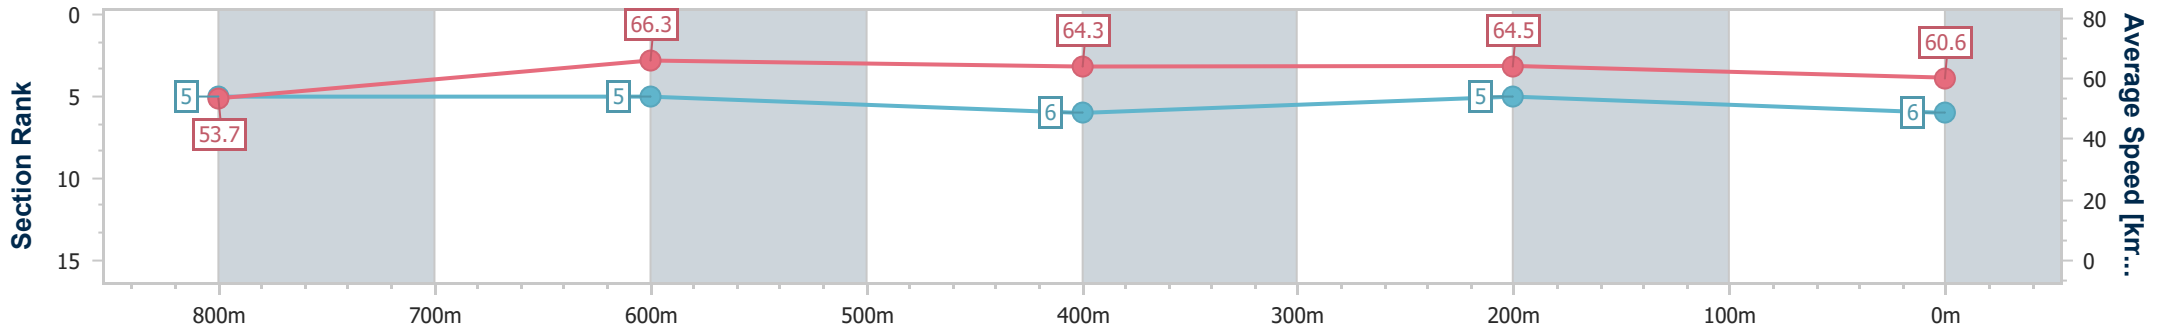

Horse/Jockey Name	Step Along
Final Rank	6
Fastest Section Time (Section)	0:11.18 (800m)
Top Speed [km/h] (Section)	69.0 (Overall)
Race State	Finished

Sunshine Coast Poly Track QLD Professional
Race 4: BUSHRANGER POWER EQUIPMENT RATINGS BAND 0
- 58 Handicap - 1000m

22 November 2024 - 19:30

Track Rating: Synthetic, Weather: Overcast, Rail Position: True

Section	Overall	800m	600m	400m	200m
Section Times	0:59.16 [6] (0:13.47)	0:45.69 [5] (0:11.18)	0:34.51 [5] (0:11.46)	0:23.05 [6] (0:11.19)	0:11.86 [5] (0:11.86)
Average Speed [km/h]	53.7	66.3	64.3	64.5	60.6
Top Speed [km/h]	69.0	69.0	66.3	65.6	63.9
Avg. Dist. to Rail [m]	8.4	4.8	3.4	4.6	6.3
Avg. Stride Freq. [Hz]	2.3	2.4	2.4	2.4	2.2
Avg. Stride Length [m]	6.7	7.7	7.5	7.6	7.5

- [ ] Ranking at each section and finish
- -.-.- No data available at this section
- NA No data available