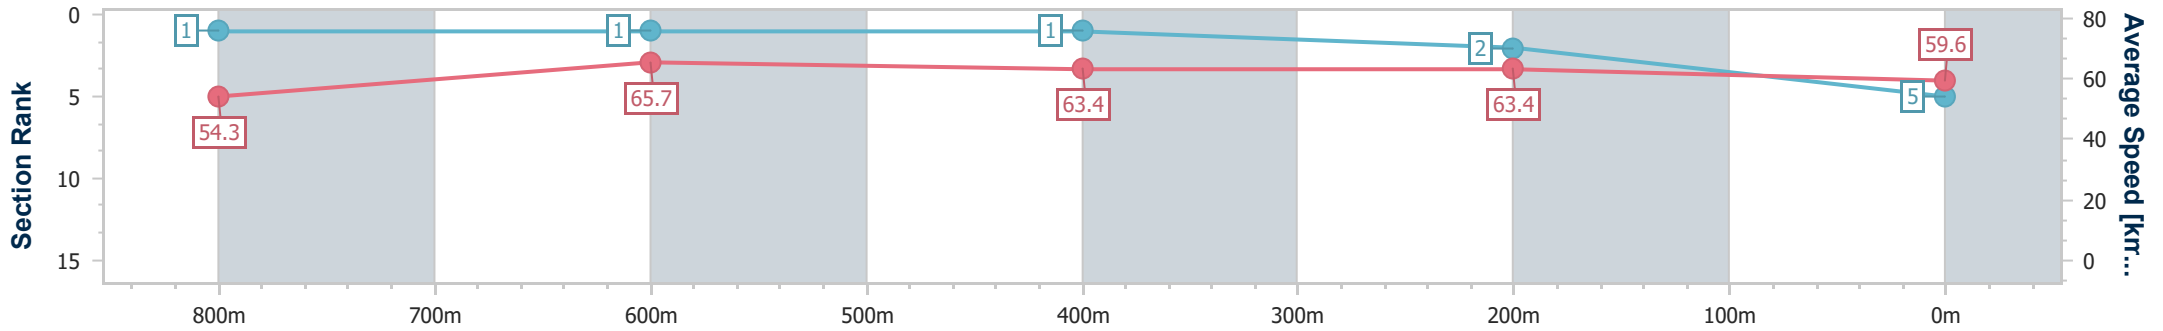

Horse/Jockey Name	Super Freeze
Final Rank	5
Fastest Section Time (Section)	0:11.08 (800m)
Top Speed [km/h] (Section)	68.6 (Overall)
Race State	Finished

Sunshine Coast Poly Track QLD Professional
Race 4: BUSHRANGER POWER EQUIPMENT RATINGS BAND 0
- 58 Handicap - 1000m

22 November 2024 - 19:30

Track Rating: Synthetic, Weather: Overcast, Rail Position: True

Section	Overall	800m	600m	400m	200m
Section Times	0:59.11 [5] (0:13.29)	0:45.82 [1] (0:11.08)	0:34.74 [1] (0:11.33)	0:23.41 [1] (0:11.38)	0:12.03 [2] (0:12.03)
Average Speed [km/h]	54.3	65.7	63.4	63.4	59.6
Top Speed [km/h]	68.6	67.8	64.7	64.4	62.7
Avg. Dist. to Rail [m]	2.7	1.2	0.2	0.3	0.6
Avg. Stride Freq. [Hz]	2.4	2.4	2.4	2.5	2.4
Avg. Stride Length [m]	6.2	7.4	7.3	7.1	6.9

- [ ] Ranking at each section and finish
- -.-.- No data available at this section
- NA No data available