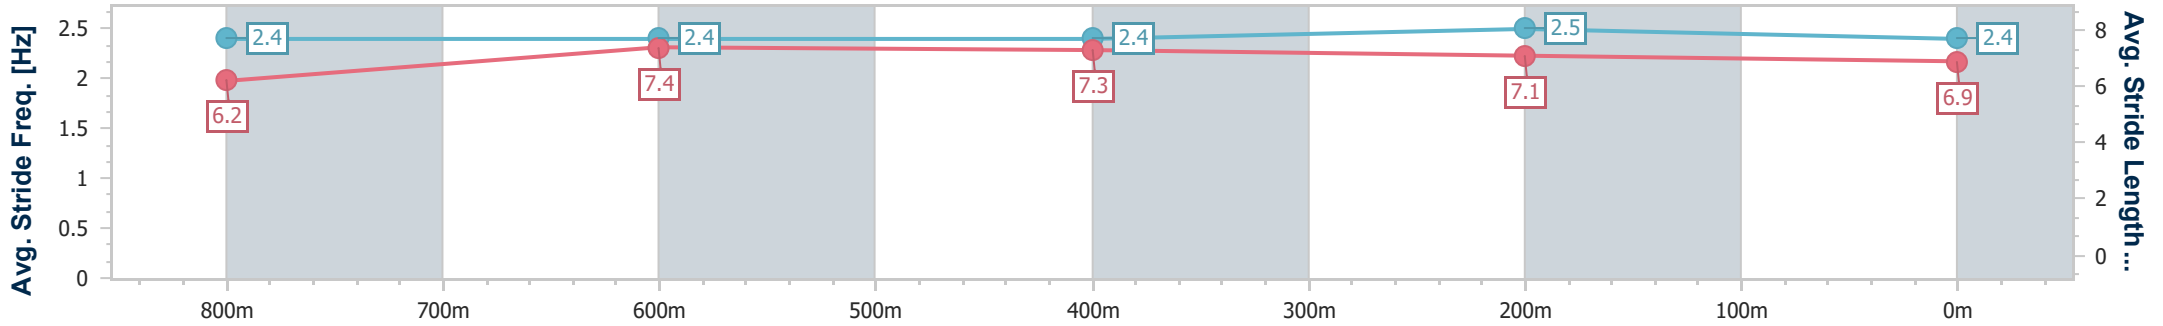

Horse/Jockey Name	Super Freeze
Final Rank	5
Fastest Section Time (Section)	0:11.08 (800m)
Top Speed [km/h] (Section)	68.6 (Overall)
Race State	Finished

Sunshine Coast Poly Track QLD Professional
Race 4: BUSHRANGER POWER EQUIPMENT RATINGS BAND 0
- 58 Handicap - 1000m

22 November 2024 - 19:30

Track Rating: Synthetic, Weather: Overcast, Rail Position: True

Section	Overall	800m	600m	400m	200m
Section Times	0:59.11 [5] (0:13.29)	0:45.82 [1] (0:11.08)	0:34.74 [1] (0:11.33)	0:23.41 [1] (0:11.38)	0:12.03 [2] (0:12.03)
Average Speed [km/h]	54.3	65.7	63.4	63.4	59.6
Top Speed [km/h]	68.6	67.8	64.7	64.4	62.7
Avg. Dist. to Rail [m]	2.7	1.2	0.2	0.3	0.6
Avg. Stride Freq. [Hz]	2.4	2.4	2.4	2.5	2.4
Avg. Stride Length [m]	6.2	7.4	7.3	7.1	6.9

- [ ] Ranking at each section and finish
- -.-.- No data available at this section
- NA No data available