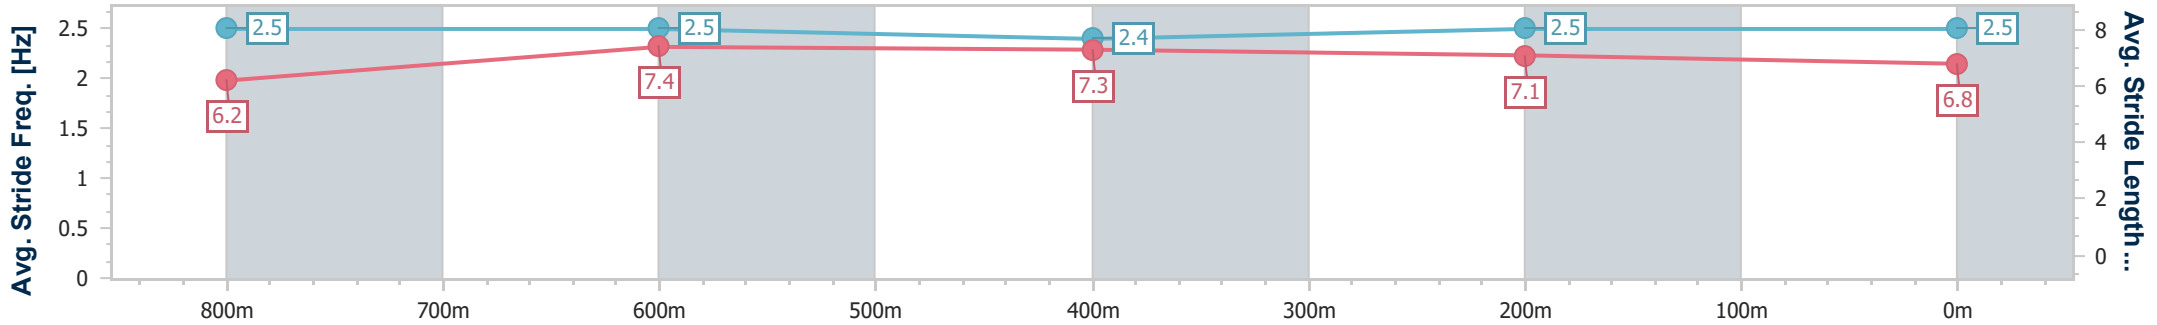

Horse/Jockey Name	Sister Georgia
Final Rank	4
Fastest Section Time (Section)	0:11.12 (800m)
Top Speed [km/h] (Section)	67.3 (800m)
Race State	Finished

Sunshine Coast Poly Track QLD Professional
Race 4: BUSHRANGER POWER EQUIPMENT RATINGS BAND 0
- 58 Handicap - 1000m

22 November 2024 - 19:30

Track Rating: Synthetic, Weather: Overcast, Rail Position: True

Section	Overall	800m	600m	400m	200m
Section Times	0:59.11 [4] (0:13.46)	0:45.65 [4] (0:11.12)	0:34.53 [4] (0:11.35)	0:23.18 [3] (0:11.37)	0:11.81 [6] (0:11.81)
Average Speed [km/h]	53.4	65.4	63.8	63.3	60.9
Top Speed [km/h]	67.1	67.3	64.9	64.1	63.0
Avg. Dist. to Rail [m]	2.4	1.8	0.9	0.9	2.0
Avg. Stride Freq. [Hz]	2.5	2.5	2.4	2.5	2.5
Avg. Stride Length [m]	6.2	7.4	7.3	7.1	6.8

- [ ] Ranking at each section and finish
- -.-.- No data available at this section
- NA No data available