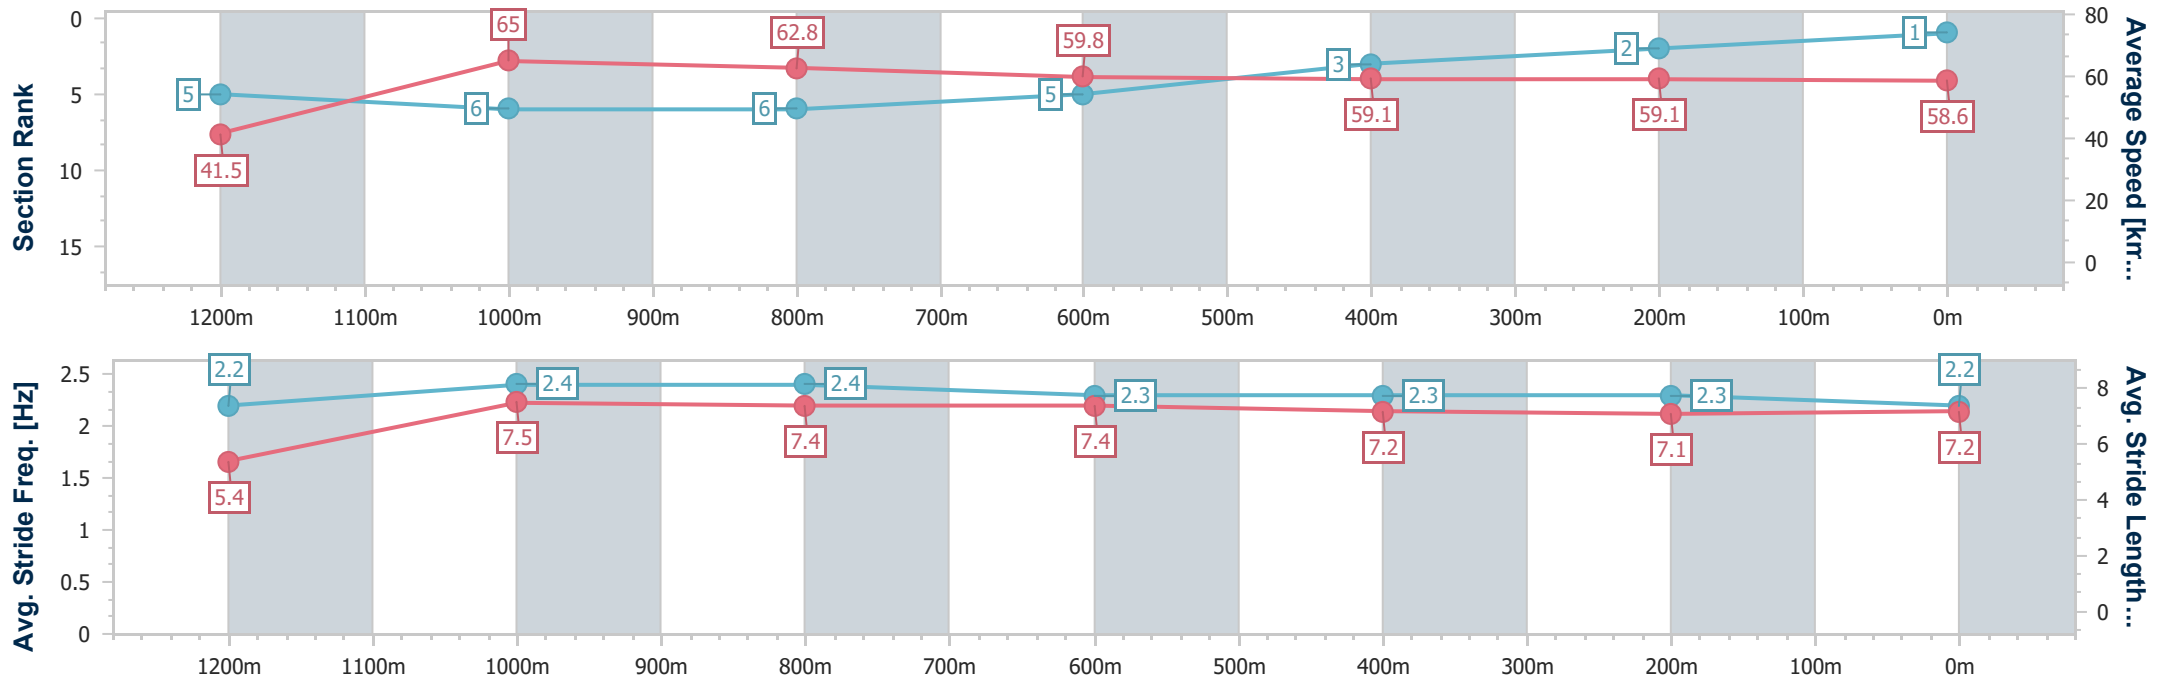

### Toowoomba QLD Professional

Race 6: MARY BUTLER Maiden Handicap - 1300m

23 November 2024 - 18:45

Track Rating: Soft 5, Weather: Fine, Rail Position: +1m Entire

Section	Overall	1200m	1000m	800m	600m	400m	200m
Section Times	1:20.13 [1] (0:08.72)	1:11.41 [5] (0:11.06)	1:00.35 [6] (0:11.45)	0:48.90 [6] (0:12.05)	0:36.85 [5] (0:12.26)	0:24.59 [3] (0:12.26)	0:12.33 [2] (0:12.33)
Average Speed [km/h]	41.5	65.0	62.8	59.8	59.1	59.1	58.6
Top Speed [km/h]	64.6	66.6	64.8	61.0	60.4	59.8	59.2
Avg. Dist. to Rail [m]	2.8	0.5	0.5	0.4	1.2	2.0	2.5
Avg. Stride Freq. [Hz]	2.2	2.4	2.4	2.3	2.3	2.3	2.2
Avg. Stride Length [m]	5.4	7.5	7.4	7.4	7.2	7.1	7.2

- [ ] Ranking at each section and finish
- .-.- No data available at this section
- NA No data available

Horse/Jockey Name	Zouwaler
Final Rank	2
Fastest Section Time (Section)	0:08.86 (Overall)
Top Speed [km/h] (Section)	66.8 (1200m)
Race State	Finished