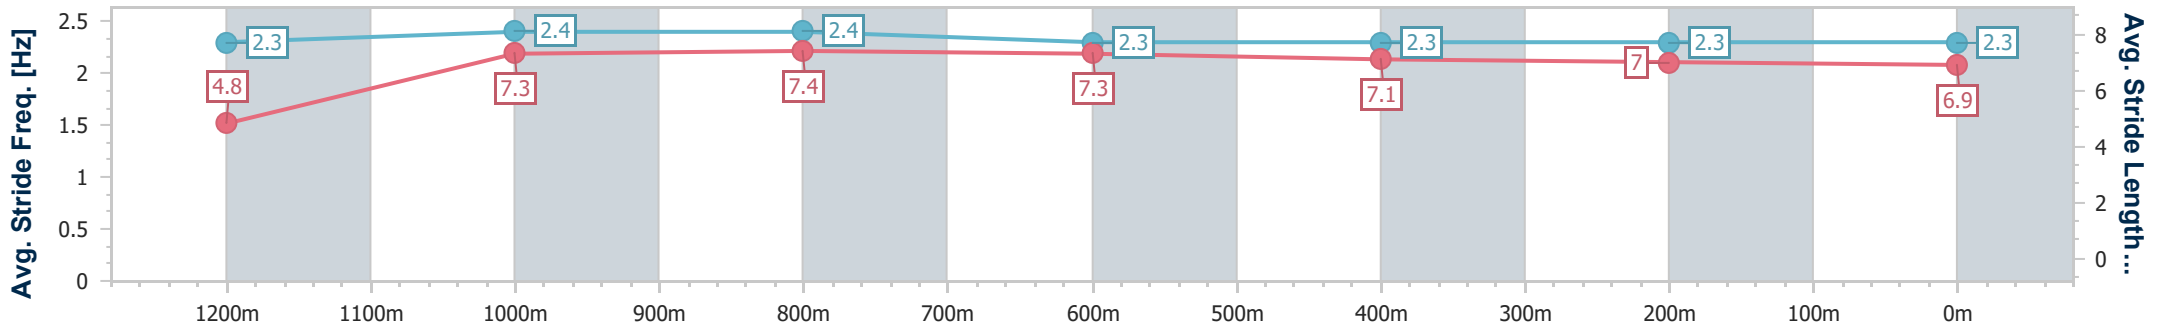

### Toowoomba QLD Professional

Race 6: MARY BUTLER Maiden Handicap - 1300m

23 November 2024 - 18:45

Track Rating: Soft 5, Weather: Fine, Rail Position: +1m Entire

Section	Overall	1200m	1000m	800m	600m	400m	200m
Section Times	1:21.39 [8] (0:09.10)	1:12.29 [9] (0:11.29)	1:01.00 [11] (0:11.49)	0:49.51 [11] (0:11.92)	0:37.59 [10] (0:12.32)	0:25.27 [8] (0:12.47)	0:12.80 [7] (0:12.80)
Average Speed [km/h]	39.3	64.1	63.2	61.2	59.2	58.0	56.4
Top Speed [km/h]	59.6	65.7	65.3	62.1	59.9	59.5	57.7
Avg. Dist. to Rail [m]	9.0	4.4	2.4	3.0	3.0	2.4	6.3
Avg. Stride Freq. [Hz]	2.3	2.4	2.4	2.3	2.3	2.3	2.3
Avg. Stride Length [m]	4.8	7.3	7.4	7.3	7.1	7.0	6.9

- [ ] Ranking at each section and finish
- .-.- No data available at this section
- NA No data available

Horse/Jockey Name	She's My Lady
Final Rank	9
Fastest Section Time (Section)	0:08.34 (Overall)
Top Speed [km/h] (Section)	67.2 (1200m)
Race State	Finished