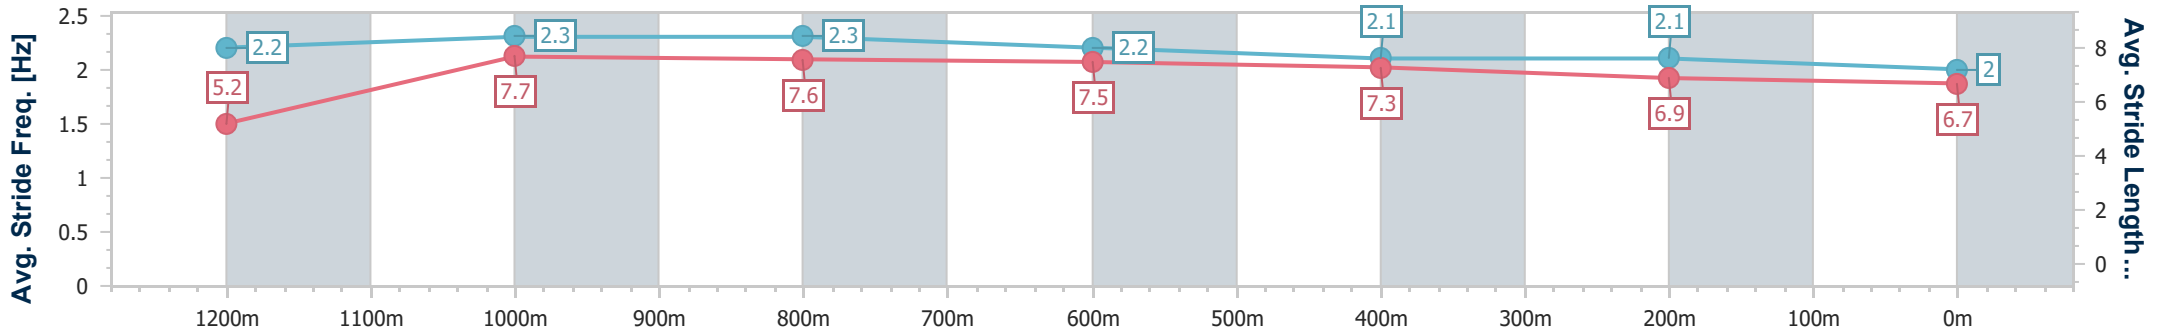

- [ ] Ranking at each section and finish
- .-.- No data available at this section
- NA No data available

Horse/Jockey Name	Flying To Mars
Final Rank	10
Fastest Section Time (Section)	0:08.65 (Overall)
Top Speed [km/h] (Section)	68.2 (1200m)
Race State	Finished

### Toowoomba QLD Professional

Race 6: MARY BUTLER Maiden Handicap - 1300m

23 November 2024 - 18:45

Track Rating: Soft 5, Weather: Fine, Rail Position: +1m Entire

Section	Overall	1200m	1000m	800m	600m	400m	200m
Section Times	1:24.17 [10] (0:08.65)	1:15.52 [3] (0:10.95)	1:04.57 [3] (0:11.47)	0:53.10 [3] (0:12.12)	0:40.98 [3] (0:13.04)	0:27.94 [10] (0:13.72)	0:14.22 [10] (0:14.22)
Average Speed [km/h]	41.7	65.7	63.7	60.1	56.6	53.4	50.7
Top Speed [km/h]	63.6	68.2	65.9	61.7	58.2	55.4	51.7
Avg. Dist. to Rail [m]	9.2	2.3	3.6	3.5	4.6	5.6	3.0
Avg. Stride Freq. [Hz]	2.2	2.3	2.3	2.2	2.1	2.1	2.0
Avg. Stride Length [m]	5.2	7.7	7.6	7.5	7.3	6.9	6.7

- [ ] Ranking at each section and finish
- .-.- No data available at this section
- NA No data available

Horse/Jockey Name	Sally Can't Dance
Final Rank	11
Fastest Section Time (Section)	0:08.80 (Overall)
Top Speed [km/h] (Section)	67.8 (1200m)
Race State	Finished