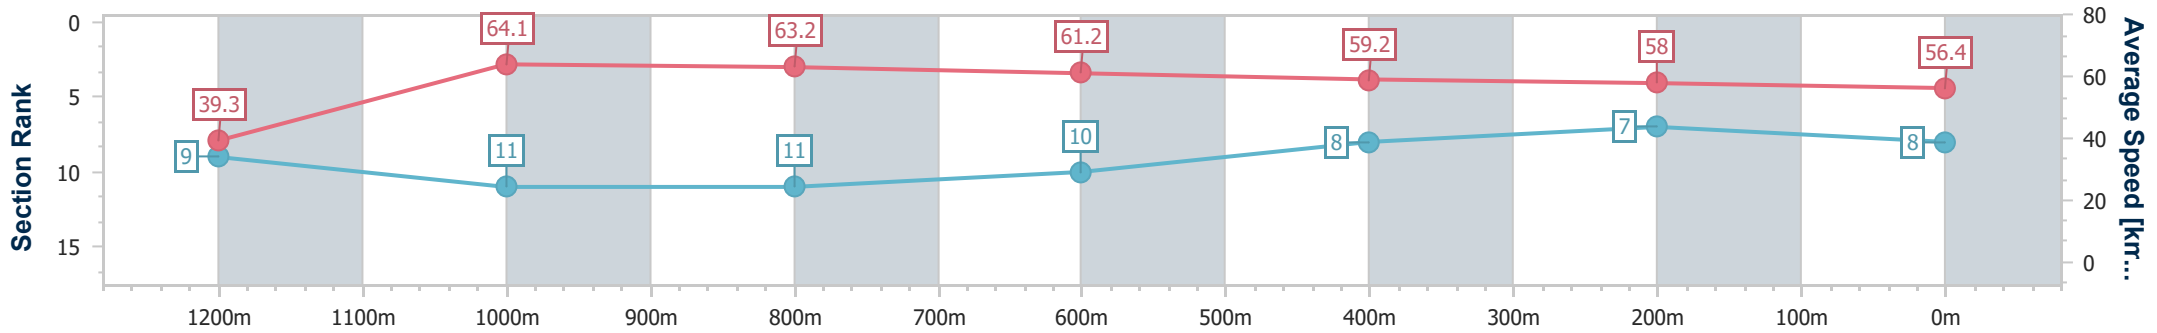

### Toowoomba QLD Professional

Race 6: MARY BUTLER Maiden Handicap - 1300m

23 November 2024 - 18:45

Track Rating: Soft 5, Weather: Fine, Rail Position: +1m Entire

Section	Overall	1200m	1000m	800m	600m	400m	200m
Section Times	1:21.39 [8] (0:09.10)	1:12.29 [9] (0:11.29)	1:01.00 [11] (0:11.49)	0:49.51 [11] (0:11.92)	0:37.59 [10] (0:12.32)	0:25.27 [8] (0:12.47)	0:12.80 [7] (0:12.80)
Average Speed [km/h]	39.3	64.1	63.2	61.2	59.2	58.0	56.4
Top Speed [km/h]	59.6	65.7	65.3	62.1	59.9	59.5	57.7
Avg. Dist. to Rail [m]	9.0	4.4	2.4	3.0	3.0	2.4	6.3
Avg. Stride Freq. [Hz]	2.3	2.4	2.4	2.3	2.3	2.3	2.3
Avg. Stride Length [m]	4.8	7.3	7.4	7.3	7.1	7.0	6.9