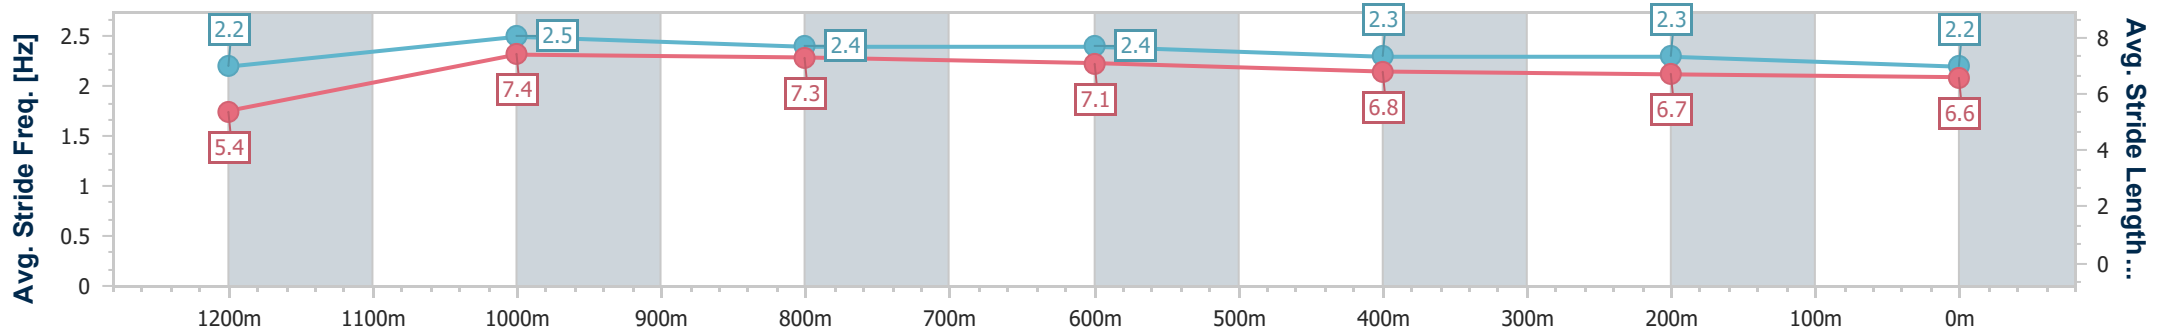

Toowoomba QLD Professional

Race 6: MARY BUTLER Maiden Handicap - 1300m

23 November 2024 - 18:45

Track Rating: Soft 5, Weather: Fine, Rail Position: +1m Entire

Section	Overall	1200m	1000m	800m	600m	400m	200m
Section Times	1:22.23 [9] (0:08.34)	1:13.89 [1] (0:11.06)	1:02.83 [1] (0:11.52)	0:51.31 [2] (0:12.05)	0:39.26 [2] (0:12.61)	0:26.65 [5] (0:13.12)	0:13.53 [8] (0:13.53)
Average Speed [km/h]	43.1	65.1	63.1	60.3	57.2	54.7	53.1
Top Speed [km/h]	65.5	67.2	64.8	61.6	59.2	55.6	53.9
Avg. Dist. to Rail [m]	4.5	1.9	1.9	2.5	0.9	1.7	1.3
Avg. Stride Freq. [Hz]	2.2	2.5	2.4	2.4	2.3	2.3	2.2
Avg. Stride Length [m]	5.4	7.4	7.3	7.1	6.8	6.7	6.6

- [ ] Ranking at each section and finish
- .-.- No data available at this section
- NA No data available

Horse/Jockey Name	Flying To Mars
Final Rank	10
Fastest Section Time (Section)	0:08.65 (Overall)
Top Speed [km/h] (Section)	68.2 (1200m)
Race State	Finished