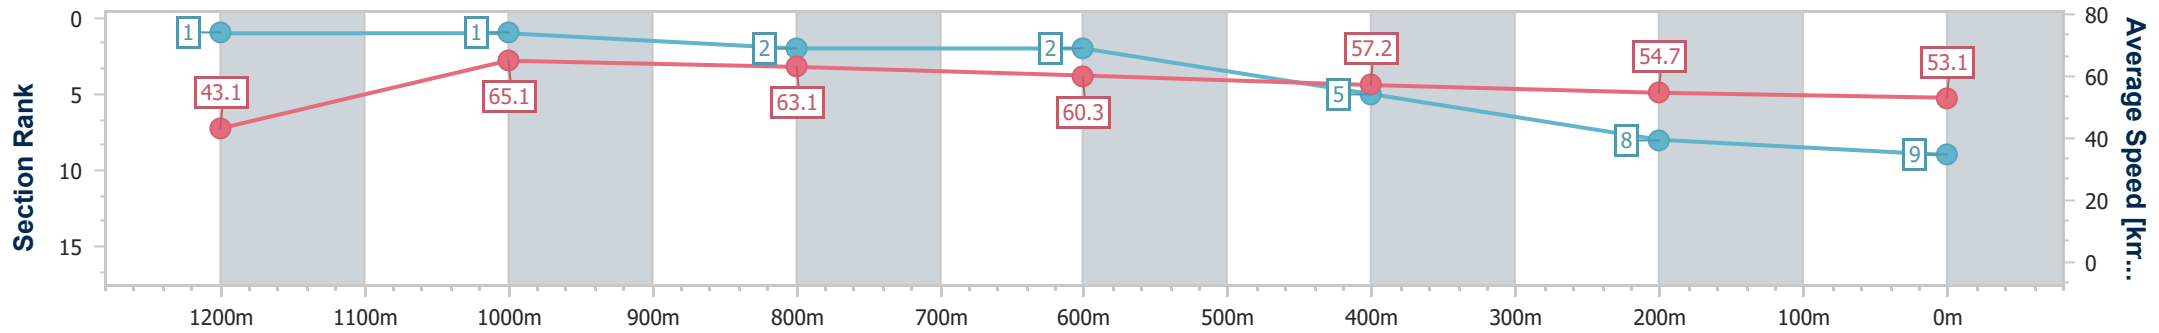

Toowoomba QLD Professional

Race 6: MARY BUTLER Maiden Handicap - 1300m

23 November 2024 - 18:45

Track Rating: Soft 5, Weather: Fine, Rail Position: +1m Entire

Section	Overall	1200m	1000m	800m	600m	400m	200m
Section Times	1:22.23 [9] (0:08.34)	1:13.89 [1] (0:11.06)	1:02.83 [1] (0:11.52)	0:51.31 [2] (0:12.05)	0:39.26 [2] (0:12.61)	0:26.65 [5] (0:13.12)	0:13.53 [8] (0:13.53)
Average Speed [km/h]	43.1	65.1	63.1	60.3	57.2	54.7	53.1
Top Speed [km/h]	65.5	67.2	64.8	61.6	59.2	55.6	53.9
Avg. Dist. to Rail [m]	4.5	1.9	1.9	2.5	0.9	1.7	1.3
Avg. Stride Freq. [Hz]	2.2	2.5	2.4	2.4	2.3	2.3	2.2
Avg. Stride Length [m]	5.4	7.4	7.3	7.1	6.8	6.7	6.6

- [ ] Ranking at each section and finish
- .-.- No data available at this section
- NA No data available

Horse/Jockey Name	Flying To Mars
Final Rank	10
Fastest Section Time (Section)	0:08.65 (Overall)
Top Speed [km/h] (Section)	68.2 (1200m)
Race State	Finished