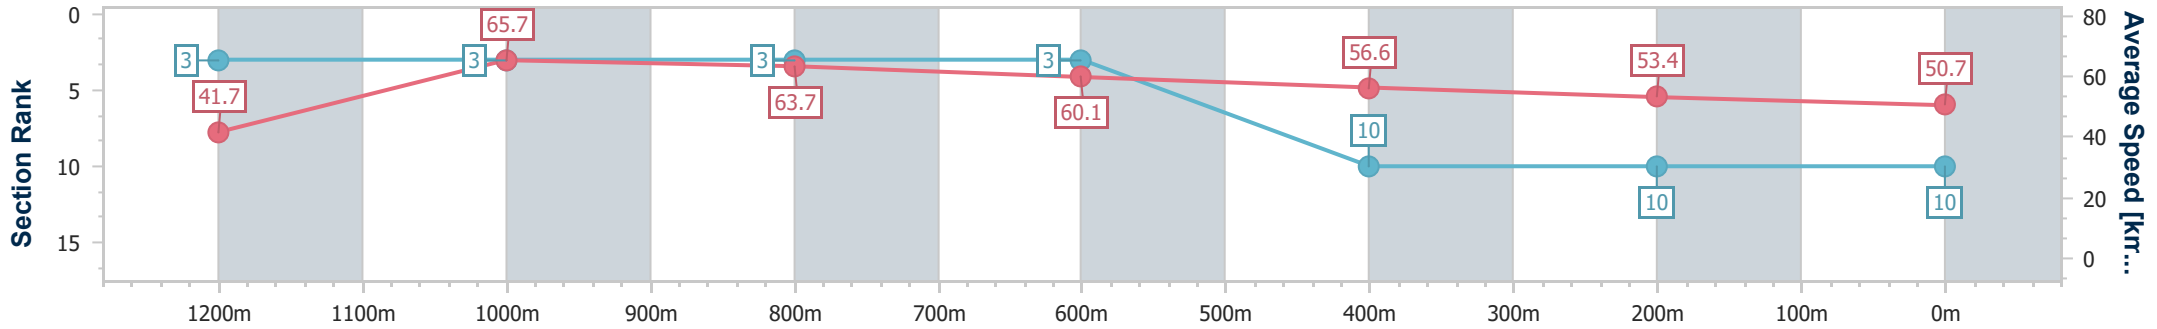

- [ ] Ranking at each section and finish
- .-.- No data available at this section
- NA No data available

Horse/Jockey Name	Flying To Mars
Final Rank	10
Fastest Section Time (Section)	0:08.65 (Overall)
Top Speed [km/h] (Section)	68.2 (1200m)
Race State	Finished

### Toowoomba QLD Professional

Race 6: MARY BUTLER Maiden Handicap - 1300m

23 November 2024 - 18:45

Track Rating: Soft 5, Weather: Fine, Rail Position: +1m Entire

Section	Overall	1200m	1000m	800m	600m	400m	200m
Section Times	1:24.17 [10] (0:08.65)	1:15.52 [3] (0:10.95)	1:04.57 [3] (0:11.47)	0:53.10 [3] (0:12.12)	0:40.98 [3] (0:13.04)	0:27.94 [10] (0:13.72)	0:14.22 [10] (0:14.22)
Average Speed [km/h]	41.7	65.7	63.7	60.1	56.6	53.4	50.7
Top Speed [km/h]	63.6	68.2	65.9	61.7	58.2	55.4	51.7
Avg. Dist. to Rail [m]	9.2	2.3	3.6	3.5	4.6	5.6	3.0
Avg. Stride Freq. [Hz]	2.2	2.3	2.3	2.2	2.1	2.1	2.0
Avg. Stride Length [m]	5.2	7.7	7.6	7.5	7.3	6.9	6.7

- [ ] Ranking at each section and finish
- .-.- No data available at this section
- NA No data available

Horse/Jockey Name	Sally Can't Dance
Final Rank	11
Fastest Section Time (Section)	0:08.80 (Overall)
Top Speed [km/h] (Section)	67.8 (1200m)
Race State	Finished