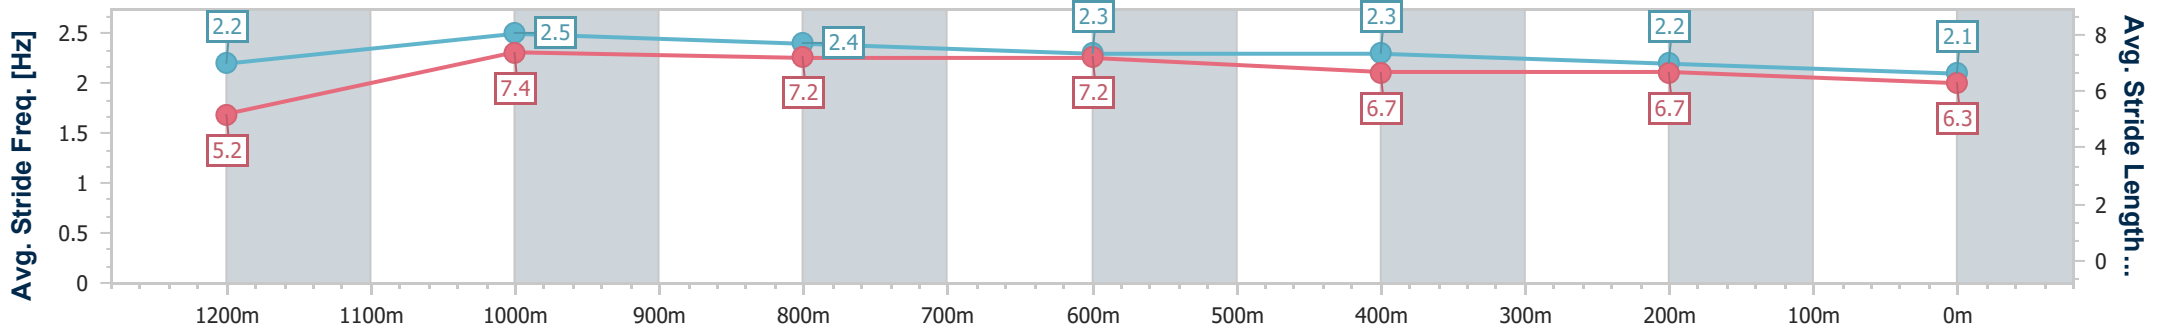

- [ ] Ranking at each section and finish
- .-.- No data available at this section
- NA No data available

Horse/Jockey Name	Sally Can't Dance
Final Rank	11
Fastest Section Time (Section)	0:08.80 (Overall)
Top Speed [km/h] (Section)	67.8 (1200m)
Race State	Finished

Toowoomba QLD Professional

Race 6: MARY BUTLER Maiden Handicap - 1300m

23 November 2024 - 18:45

Track Rating: Soft 5, Weather: Fine, Rail Position: +1m Entire

Section	Overall	1200m	1000m	800m	600m	400m	200m
Section Times	1:25.37 [11] (0:08.80)	1:16.57 [7] (0:10.92)	1:05.65 [5] (0:11.47)	0:54.18 [5] (0:12.26)	0:41.92 [6] (0:13.10)	0:28.82 [11] (0:13.70)	0:15.12 [11] (0:15.12)
Average Speed [km/h]	41.2	65.9	63.6	59.4	55.7	52.9	47.5
Top Speed [km/h]	63.8	67.8	66.6	60.3	58.3	54.2	52.0
Avg. Dist. to Rail [m]	10.3	4.7	3.5	2.7	2.7	2.0	0.3
Avg. Stride Freq. [Hz]	2.2	2.5	2.4	2.3	2.3	2.2	2.1
Avg. Stride Length [m]	5.2	7.4	7.2	7.2	6.7	6.7	6.3

- [ ] Ranking at each section and finish
- .-.- No data available at this section
- NA No data available