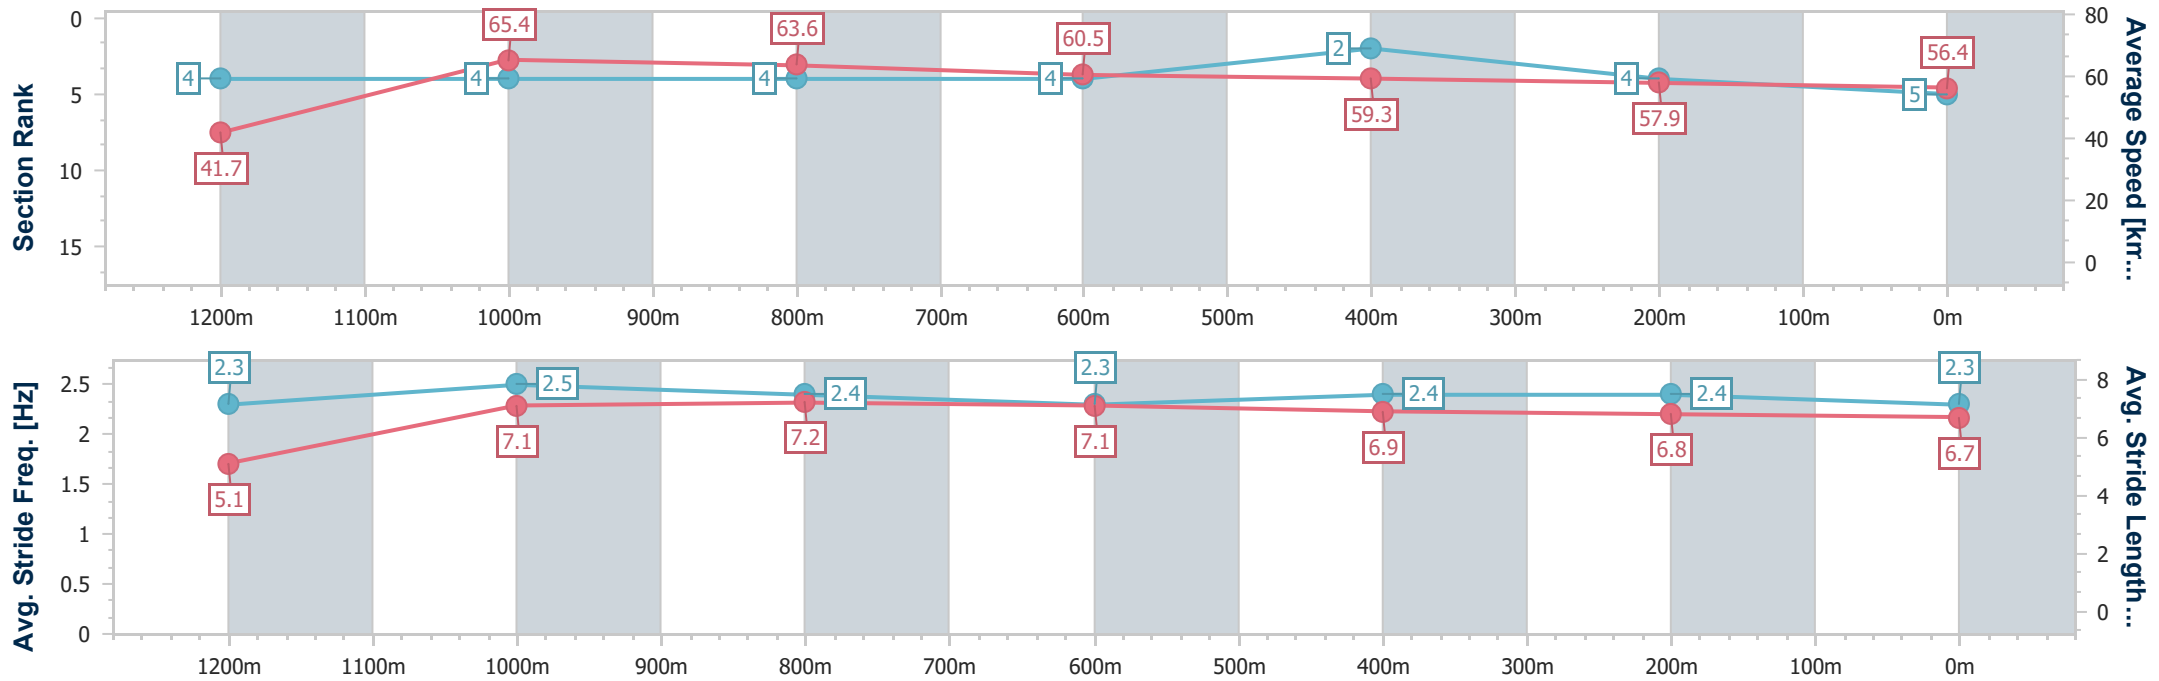

### Toowoomba QLD Professional

Race 6: MARY BUTLER Maiden Handicap - 1300m

23 November 2024 - 18:45

Track Rating: Soft 5, Weather: Fine, Rail Position: +1m Entire

Section	Overall	1200m	1000m	800m	600m	400m	200m
Section Times	1:20.87 [5] (0:08.65)	1:12.22 [4] (0:11.02)	1:01.20 [4] (0:11.49)	0:49.71 [4] (0:12.04)	0:37.67 [4] (0:12.31)	0:25.36 [2] (0:12.62)	0:12.74 [4]
Average Speed [km/h]	41.7	65.4	63.6	60.5	59.3	57.9	56.4
Top Speed [km/h]	61.5	66.6	63.9	62.4	60.9	60.7	57.0
Avg. Dist. to Rail [m]	9.4	4.7	3.5	3.1	3.4	3.4	6.0
Avg. Stride Freq. [Hz]	2.3	2.5	2.4	2.3	2.4	2.4	2.3
Avg. Stride Length [m]	5.1	7.1	7.2	7.1	6.9	6.8	6.7