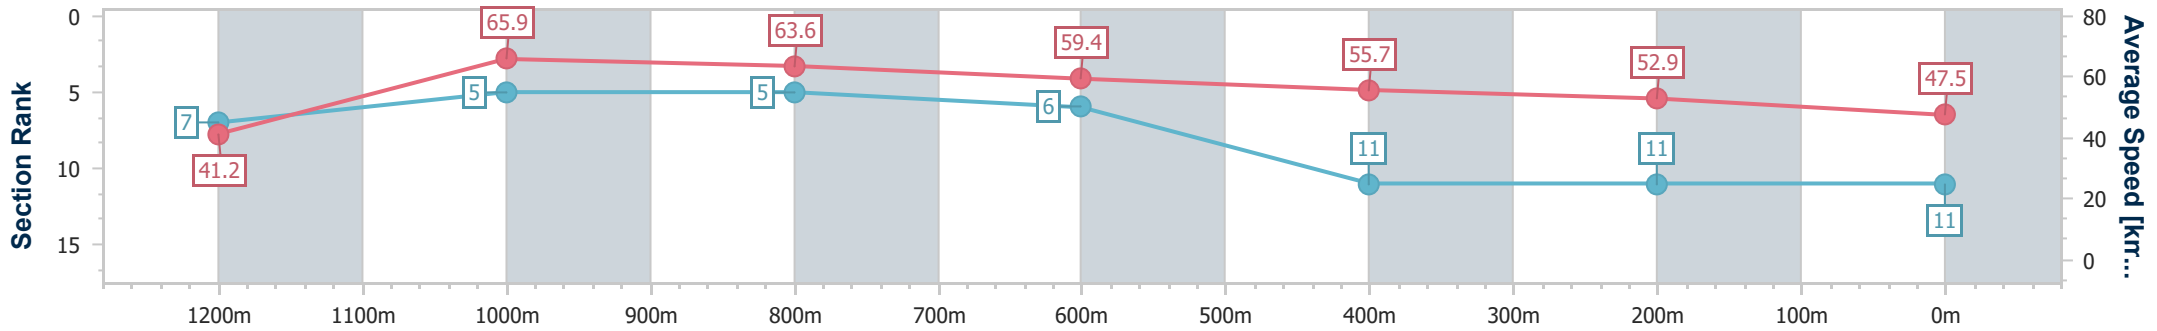

- [ ] Ranking at each section and finish
- .-.- No data available at this section
- NA No data available

Horse/Jockey Name	Sally Can't Dance
Final Rank	11
Fastest Section Time (Section)	0:08.80 (Overall)
Top Speed [km/h] (Section)	67.8 (1200m)
Race State	Finished

Toowoomba QLD Professional

Race 6: MARY BUTLER Maiden Handicap - 1300m

23 November 2024 - 18:45

Track Rating: Soft 5, Weather: Fine, Rail Position: +1m Entire

Section	Overall	1200m	1000m	800m	600m	400m	200m
Section Times	1:25.37 [11] (0:08.80)	1:16.57 [7] (0:10.92)	1:05.65 [5] (0:11.47)	0:54.18 [5] (0:12.26)	0:41.92 [6] (0:13.10)	0:28.82 [11] (0:13.70)	0:15.12 [11] (0:15.12)
Average Speed [km/h]	41.2	65.9	63.6	59.4	55.7	52.9	47.5
Top Speed [km/h]	63.8	67.8	66.6	60.3	58.3	54.2	52.0
Avg. Dist. to Rail [m]	10.3	4.7	3.5	2.7	2.7	2.0	0.3
Avg. Stride Freq. [Hz]	2.2	2.5	2.4	2.3	2.3	2.2	2.1
Avg. Stride Length [m]	5.2	7.4	7.2	7.2	6.7	6.7	6.3

- [ ] Ranking at each section and finish
- .-.- No data available at this section
- NA No data available