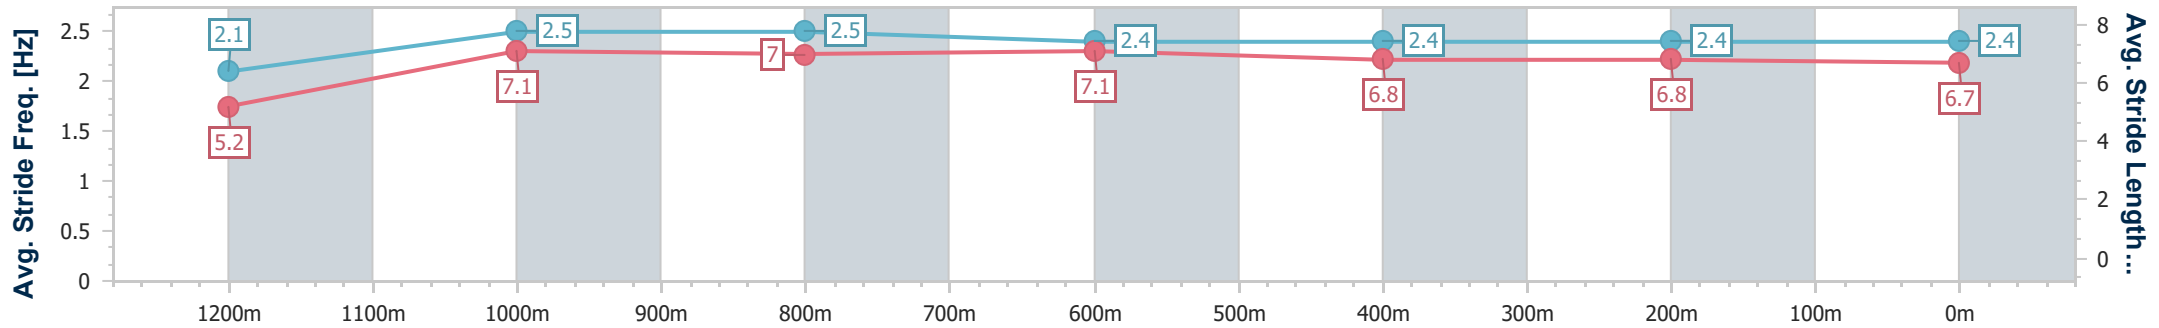

### Toowoomba QLD Professional

Race 6: MARY BUTLER Maiden Handicap - 1300m

23 November 2024 - 18:45

Track Rating: Soft 5, Weather: Fine, Rail Position: +1m Entire

Section	Overall	1200m	1000m	800m	600m	400m	200m
Section Times	1:20.76 [3] (0:09.26)	1:11.50 [11] (0:11.09)	1:00.41 [10] (0:11.47)	0:48.94 [9] (0:11.80)	0:37.14 [8] (0:12.22)	0:24.92 [6] (0:12.46)	0:12.46 [5] (0:12.46)
Average Speed [km/h]	38.7	65.1	63.0	61.0	58.6	57.6	57.9
Top Speed [km/h]	60.8	66.9	64.9	62.1	59.3	59.0	58.7
Avg. Dist. to Rail [m]	4.6	1.3	0.3	0.4	0.8	1.0	1.7
Avg. Stride Freq. [Hz]	2.1	2.5	2.5	2.4	2.4	2.4	2.4
Avg. Stride Length [m]	5.2	7.1	7.0	7.1	6.8	6.8	6.7