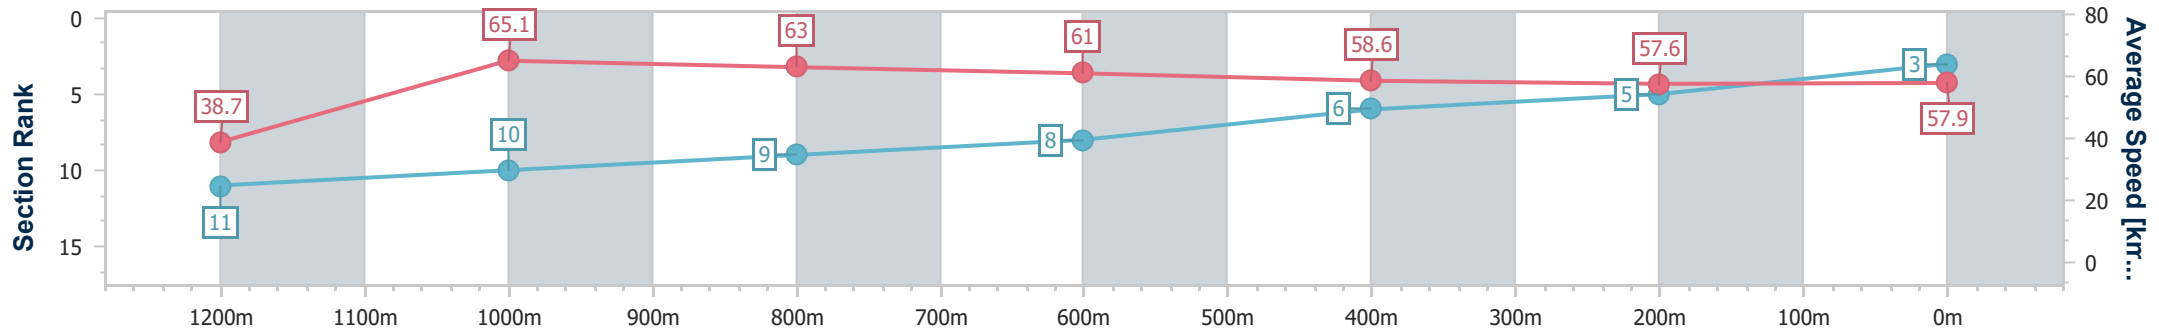

### Toowoomba QLD Professional

Race 6: MARY BUTLER Maiden Handicap - 1300m

23 November 2024 - 18:45

Track Rating: Soft 5, Weather: Fine, Rail Position: +1m Entire

Section	Overall	1200m	1000m	800m	600m	400m	200m
Section Times	1:20.76 [3] (0:09.26)	1:11.50 [11] (0:11.09)	1:00.41 [10] (0:11.47)	0:48.94 [9] (0:11.80)	0:37.14 [8] (0:12.22)	0:24.92 [6] (0:12.46)	0:12.46 [5] (0:12.46)
Average Speed [km/h]	38.7	65.1	63.0	61.0	58.6	57.6	57.9
Top Speed [km/h]	60.8	66.9	64.9	62.1	59.3	59.0	58.7
Avg. Dist. to Rail [m]	4.6	1.3	0.3	0.4	0.8	1.0	1.7
Avg. Stride Freq. [Hz]	2.1	2.5	2.5	2.4	2.4	2.4	2.4
Avg. Stride Length [m]	5.2	7.1	7.0	7.1	6.8	6.8	6.7