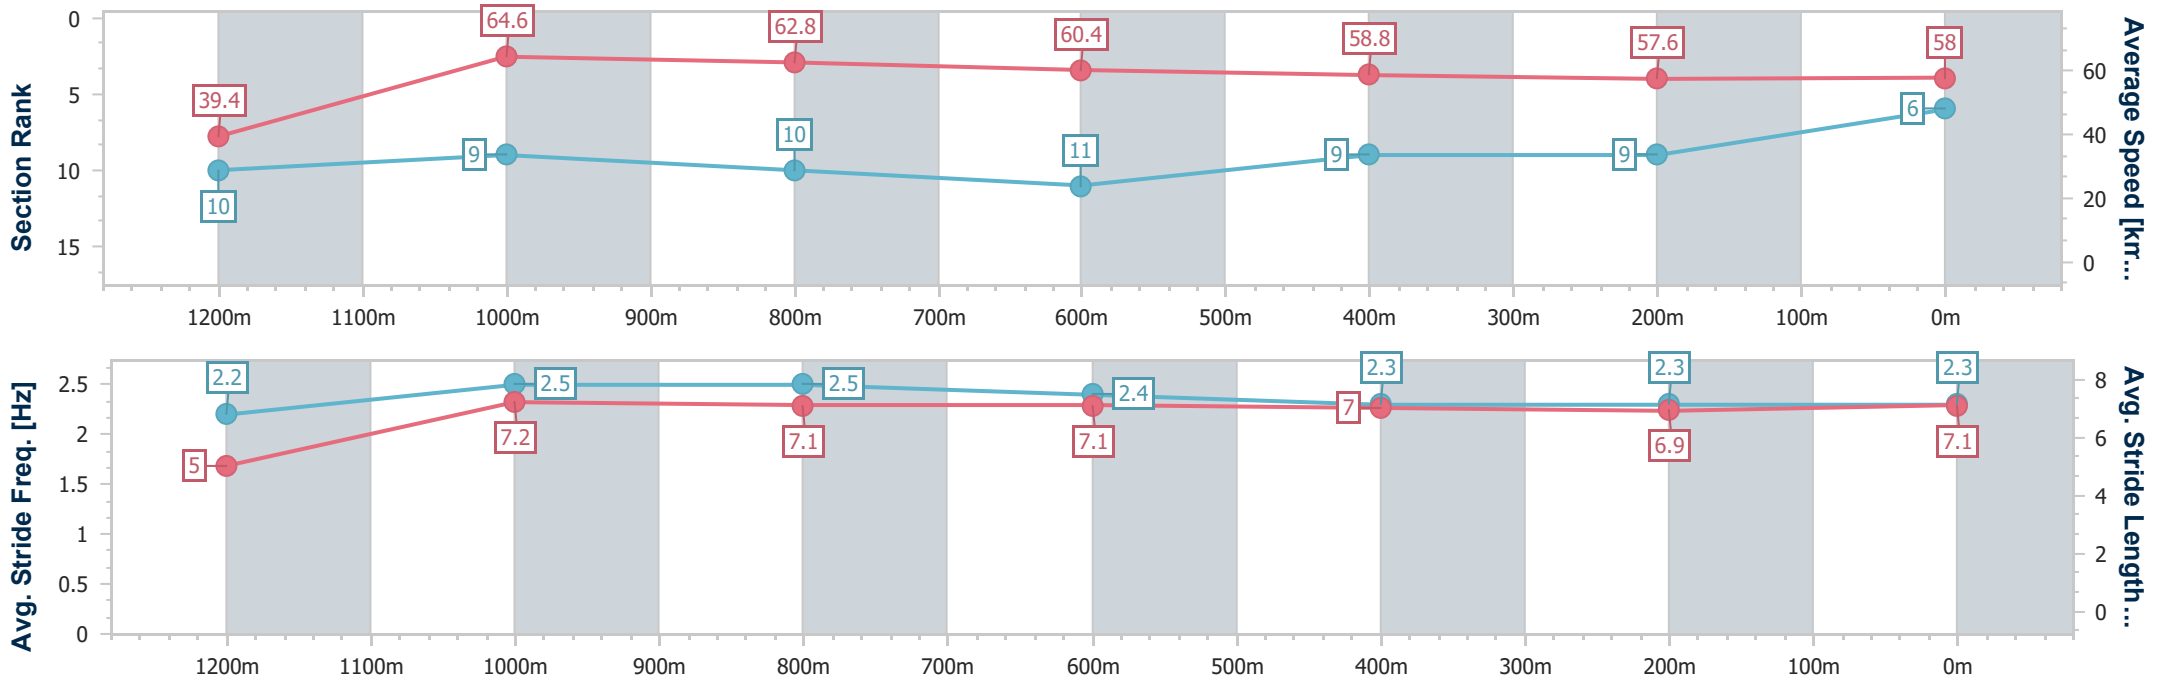

Toowoomba QLD Professional

Race 6: MARY BUTLER Maiden Handicap - 1300m

23 November 2024 - 18:45

Track Rating: Soft 5, Weather: Fine, Rail Position: +1m Entire

Section	Overall	1200m	1000m	800m	600m	400m	200m
Section Times	1:21.17 [6] (0:09.15)	1:12.02 [10] (0:11.17)	1:00.85 [9] (0:11.54)	0:49.31 [10] (0:12.01)	0:37.30 [11] (0:12.36)	0:24.94 [9] (0:12.52)	0:12.42 [9] (0:12.42)
Average Speed [km/h]	39.4	64.6	62.8	60.4	58.8	57.6	58.0
Top Speed [km/h]	62.8	65.5	64.6	61.8	60.1	59.4	58.4
Avg. Dist. to Rail [m]	6.2	2.5	1.5	2.1	2.1	1.4	2.4
Avg. Stride Freq. [Hz]	2.2	2.5	2.5	2.4	2.3	2.3	2.3
Avg. Stride Length [m]	5.0	7.2	7.1	7.1	7.0	6.9	7.1

- [ ] Ranking at each section and finish
- .-.- No data available at this section
- NA No data available

Horse/Jockey Name	Apfel
Final Rank	7
Fastest Section Time (Section)	0:08.77 (Overall)
Top Speed [km/h] (Section)	66.1 (1200m)
Race State	Finished