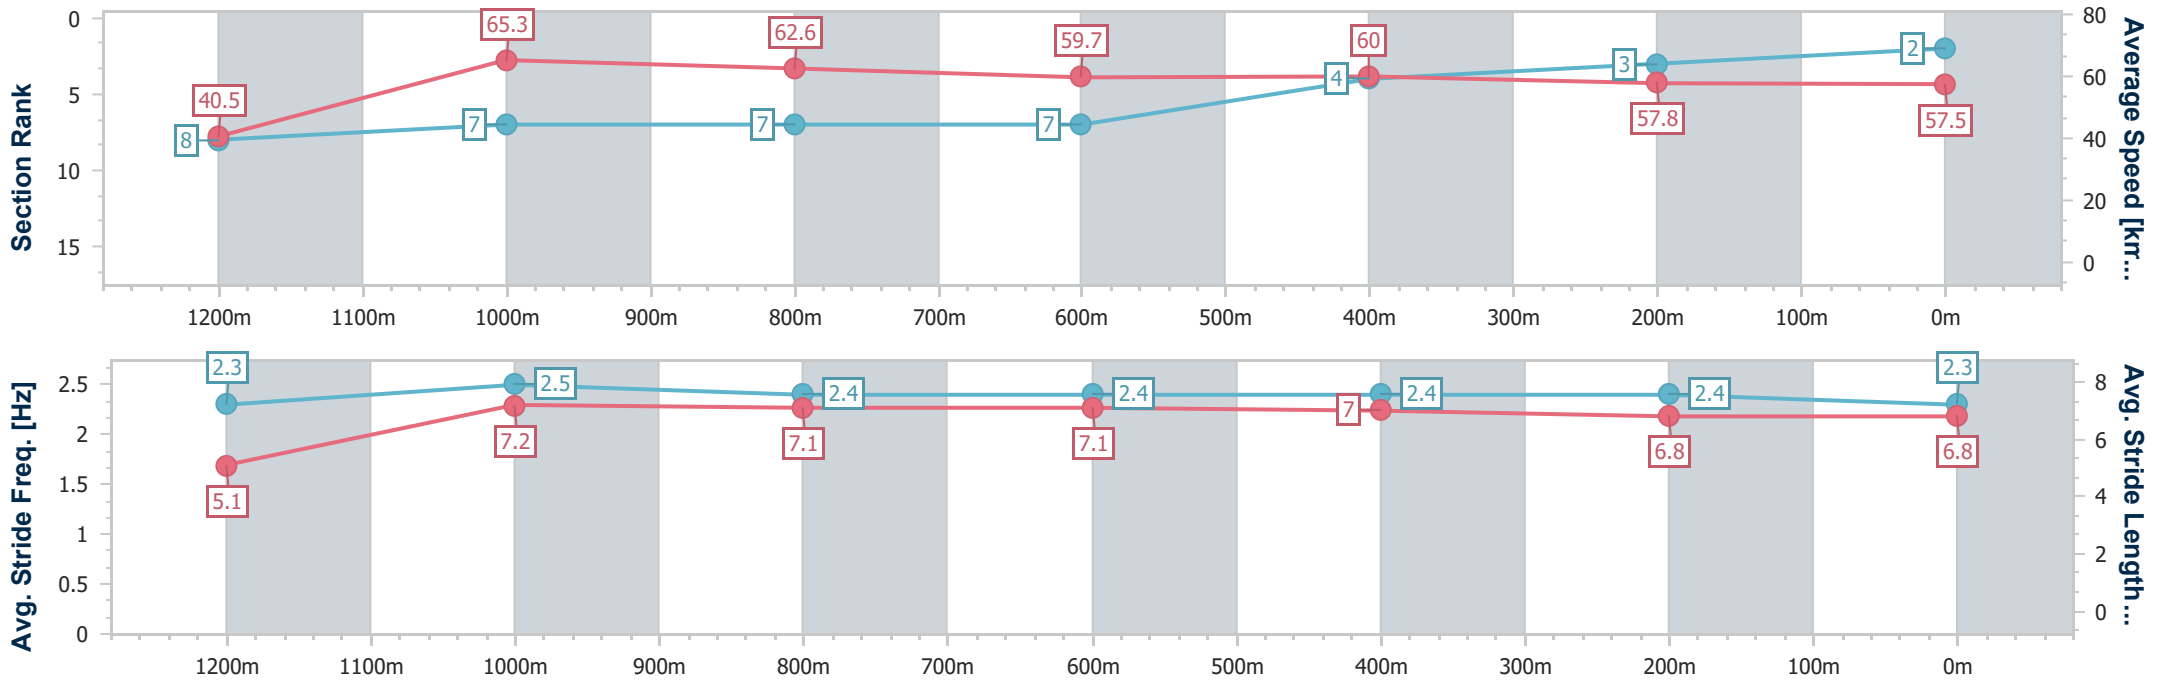

### Toowoomba QLD Professional

Race 6: MARY BUTLER Maiden Handicap - 1300m

23 November 2024 - 18:45

Track Rating: Soft 5, Weather: Fine, Rail Position: +1m Entire

Section	Overall	1200m	1000m	800m	600m	400m	200m
Section Times	1:20.59 [2] (0:08.86)	1:11.73 [8] (0:11.05)	1:00.68 [7] (0:11.52)	0:49.16 [7] (0:12.10)	0:37.06 [7] (0:12.02)	0:25.04 [4] (0:12.53)	0:12.51 [3] (0:12.51)
Average Speed [km/h]	40.5	65.3	62.6	59.7	60.0	57.8	57.5
Top Speed [km/h]	62.9	66.8	63.7	61.3	61.7	59.1	58.9
Avg. Dist. to Rail [m]	5.4	1.1	0.5	0.9	0.9	1.3	2.8
Avg. Stride Freq. [Hz]	2.3	2.5	2.4	2.4	2.4	2.4	2.3
Avg. Stride Length [m]	5.1	7.2	7.1	7.1	7.0	6.8	6.8