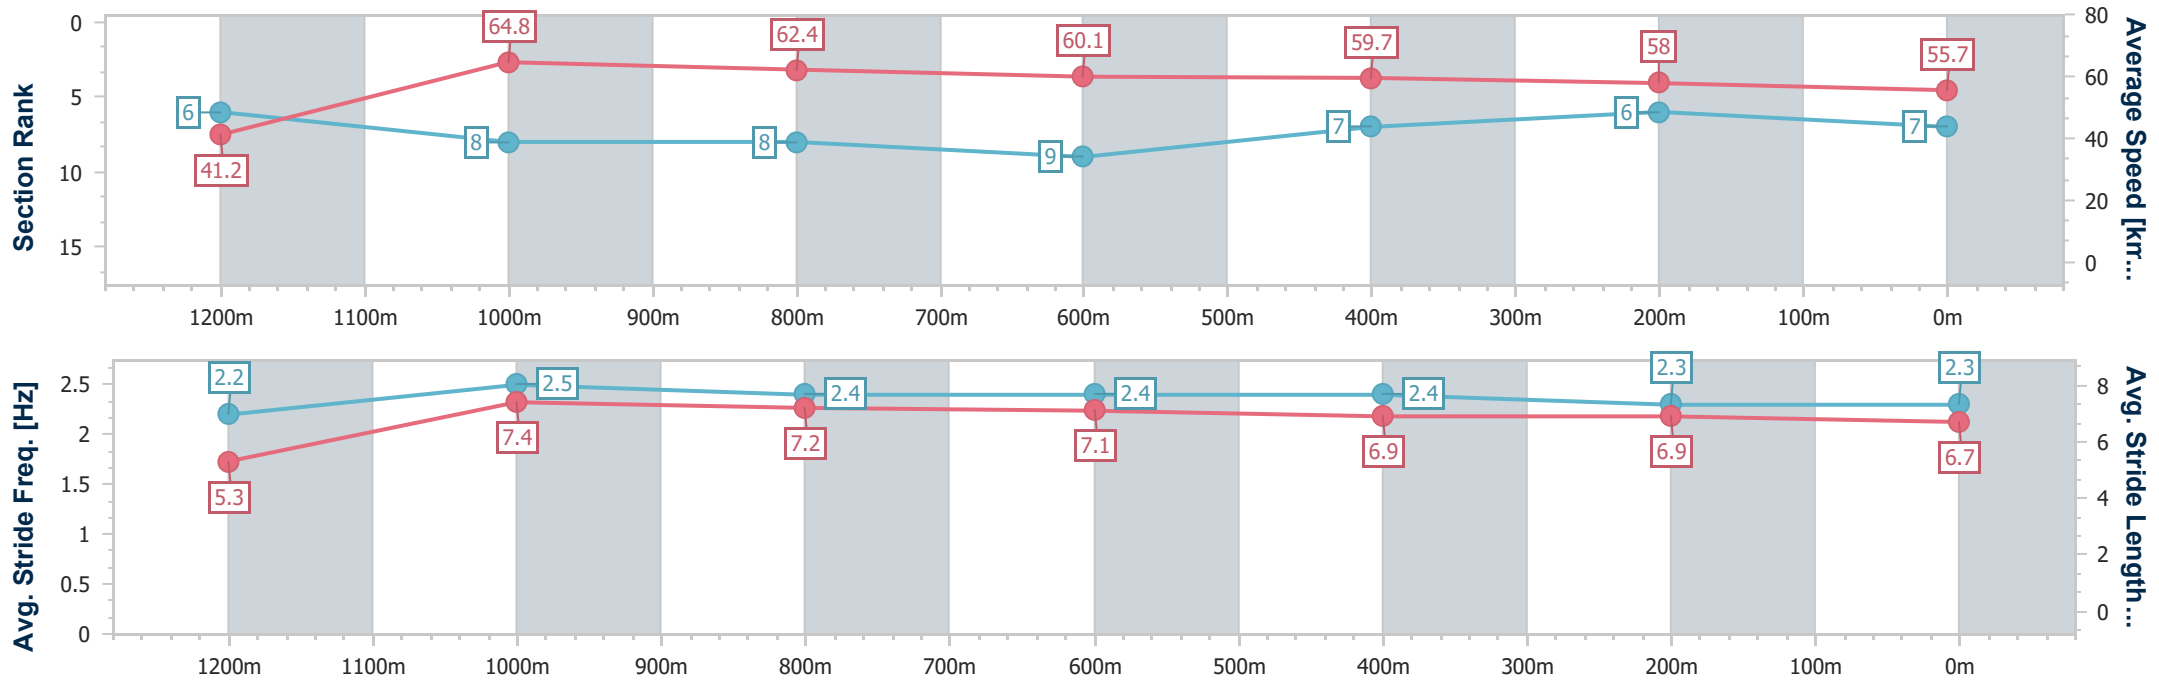

Toowoomba QLD Professional

Race 6: MARY BUTLER Maiden Handicap - 1300m

23 November 2024 - 18:45

Track Rating: Soft 5, Weather: Fine, Rail Position: +1m Entire

Section	Overall	1200m	1000m	800m	600m	400m	200m
Section Times	1:21.27 [7] (0:08.77)	1:12.50 [6] (0:11.16)	1:01.34 [8] (0:11.62)	0:49.72 [8] (0:12.08)	0:37.64 [9] (0:12.24)	0:25.40 [7] (0:12.51)	0:12.89 [6] (0:12.89)
Average Speed [km/h]	41.2	64.8	62.4	60.1	59.7	58.0	55.7
Top Speed [km/h]	62.0	66.1	64.1	61.8	61.2	59.6	56.5
Avg. Dist. to Rail [m]	8.3	1.5	1.7	2.5	3.0	2.3	2.9
Avg. Stride Freq. [Hz]	2.2	2.5	2.4	2.4	2.4	2.3	2.3
Avg. Stride Length [m]	5.3	7.4	7.2	7.1	6.9	6.9	6.7