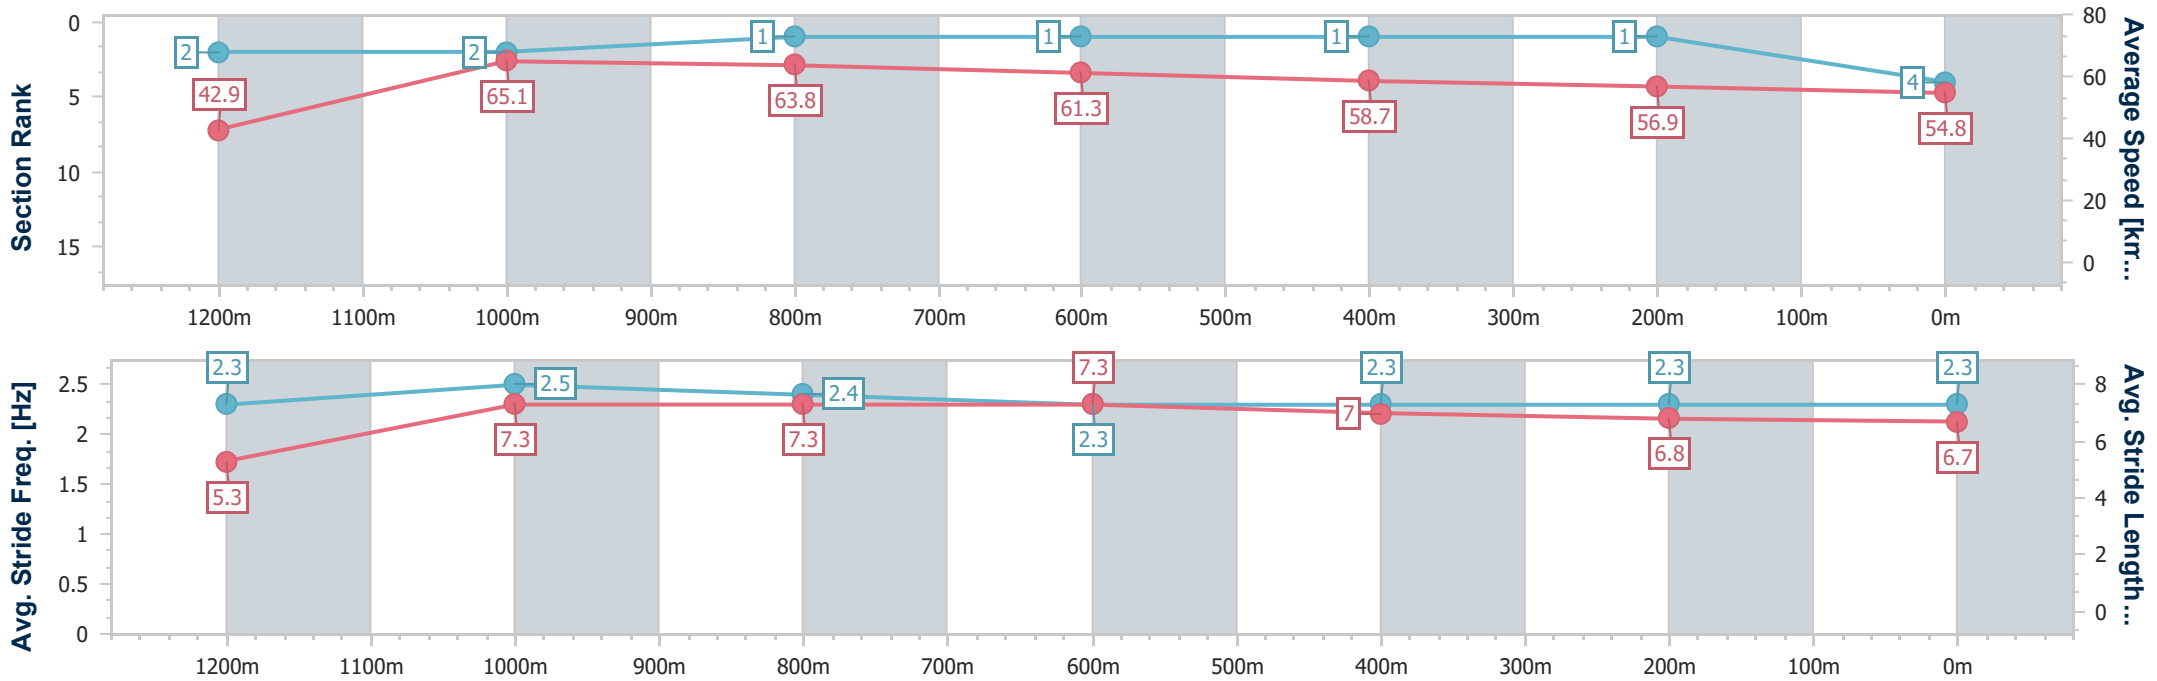

Toowoomba QLD Professional

Race 6: MARY BUTLER Maiden Handicap - 1300m

23 November 2024 - 18:45

Track Rating: Soft 5, Weather: Fine, Rail Position: +1m Entire

Section	Overall	1200m	1000m	800m	600m	400m	200m
Section Times	1:20.79 [4] (0:08.39)	1:12.40 [2] (0:11.08)	1:01.32 [2] (0:11.35)	0:49.97 [1] (0:11.82)	0:38.15 [1] (0:12.39)	0:25.76 [1] (0:12.66)	0:13.10 [1] (0:13.10)
Average Speed [km/h]	42.9	65.1	63.8	61.3	58.7	56.9	54.8
Top Speed [km/h]	64.0	65.6	65.1	61.8	60.4	58.1	56.5
Avg. Dist. to Rail [m]	4.3	2.1	1.9	2.1	2.3	0.8	0.7
Avg. Stride Freq. [Hz]	2.3	2.5	2.4	2.3	2.3	2.3	2.3
Avg. Stride Length [m]	5.3	7.3	7.3	7.3	7.0	6.8	6.7