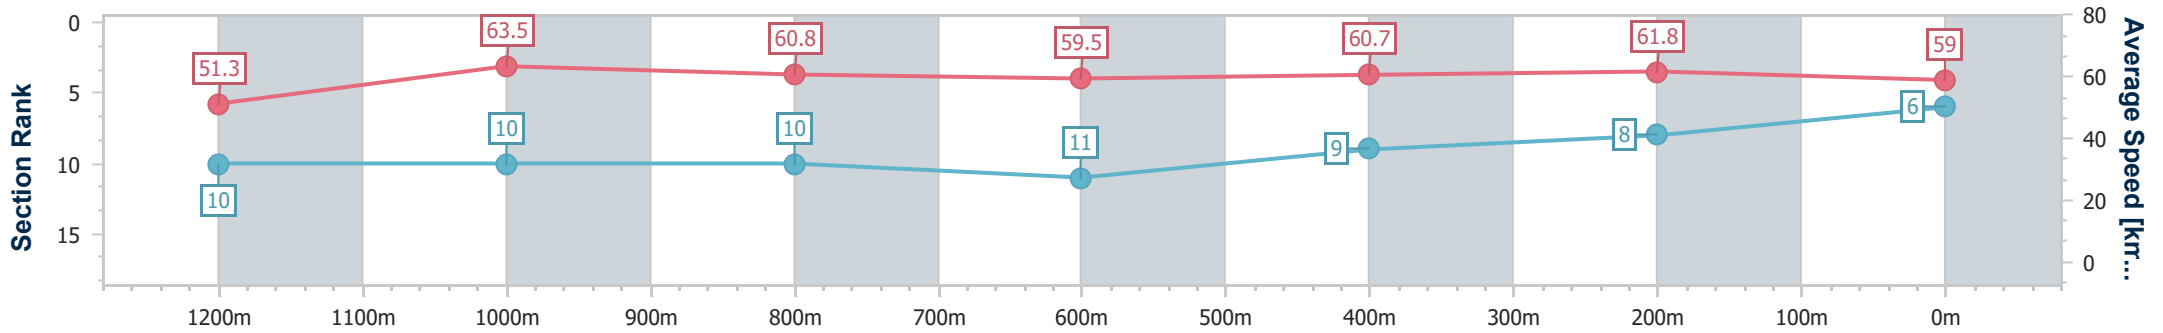

Sunshine Coast Poly Track QLD Professional

Race 6: SUNSHINE COAST FALCONS BM55 Handicap - 1400m

24 November 2024 - 15:46

Track Rating: Synthetic, Weather: Fine, Rail Position: True

Section	Overall	1200m	1000m	800m	600m	400m	200m
Section Times	1:25.51 [6] (0:14.08)	1:11.43 [10] (0:11.49)	0:59.94 [10] (0:11.88)	0:48.06 [10] (0:12.34)	0:35.72 [11] (0:11.89)	0:23.83 [9] (0:11.66)	0:12.17 [8] (0:12.17)
Average Speed [km/h]	51.3	63.5	60.8	59.5	60.7	61.8	59.0
Top Speed [km/h]	65.9	65.1	61.7	60.3	61.3	62.5	60.9
Avg. Dist. to Rail [m]	8.2	4.8	4.3	2.7	0.6	4.1	6.0
Avg. Stride Freq. [Hz]	2.2	2.3	2.3	2.2	2.3	2.3	2.2
Avg. Stride Length [m]	6.9	7.5	7.4	7.4	7.4	7.4	7.4