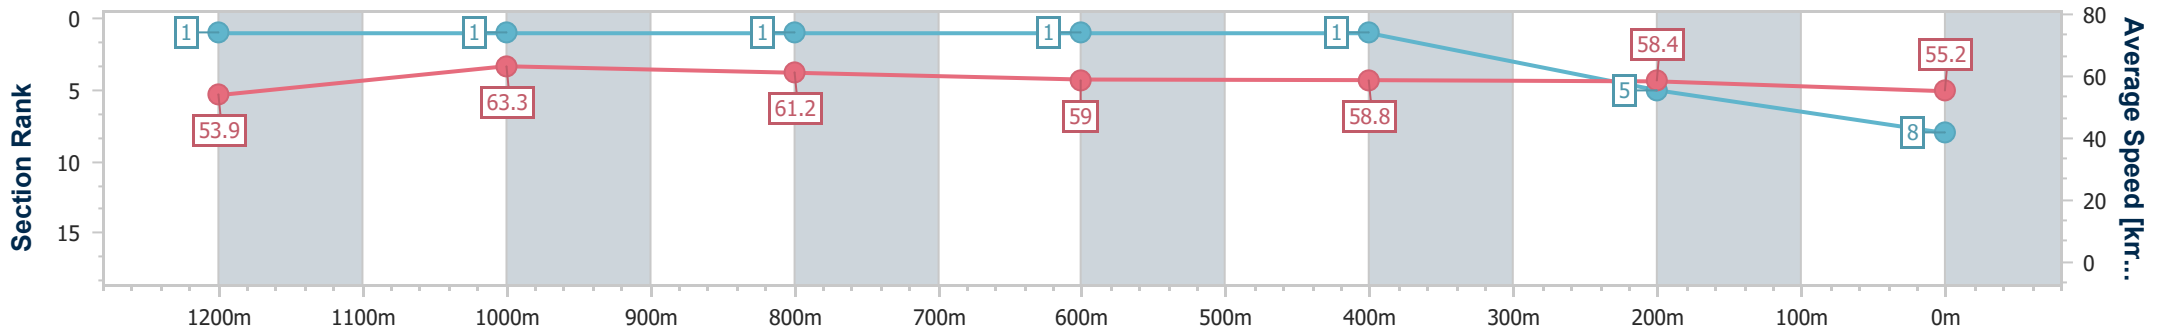

Sunshine Coast Poly Track QLD Professional

Race 6: SUNSHINE COAST FALCONS BM55 Handicap - 1400m

24 November 2024 - 15:46

Track Rating: Synthetic, Weather: Fine, Rail Position: True

Section	Overall	1200m	1000m	800m	600m	400m	200m
Section Times	1:25.99 [8] (0:13.41)	1:12.58 [1] (0:11.42)	1:01.16 [1] (0:11.79)	0:49.37 [1] (0:12.05)	0:37.32 [1] (0:11.98)	0:25.34 [1] (0:12.33)	0:13.01 [5] (0:13.01)
Average Speed [km/h]	53.9	63.3	61.2	59.0	58.8	58.4	55.2
Top Speed [km/h]	67.2	67.1	63.0	60.2	59.5	59.0	56.7
Avg. Dist. to Rail [m]	2.1	1.7	1.4	1.7	3.2	2.0	1.2
Avg. Stride Freq. [Hz]	2.3	2.4	2.3	2.3	2.3	2.3	2.2
Avg. Stride Length [m]	6.9	7.4	7.3	7.3	7.1	7.0	6.9

- [ ] Ranking at each section and finish
- .-.- No data available at this section
- NA No data available

Horse/Jockey Name	Watermelon
Final Rank	9
Fastest Section Time (Section)	0:11.48 (1200m)
Top Speed [km/h] (Section)	66.2 (Overall)
Race State	Finished