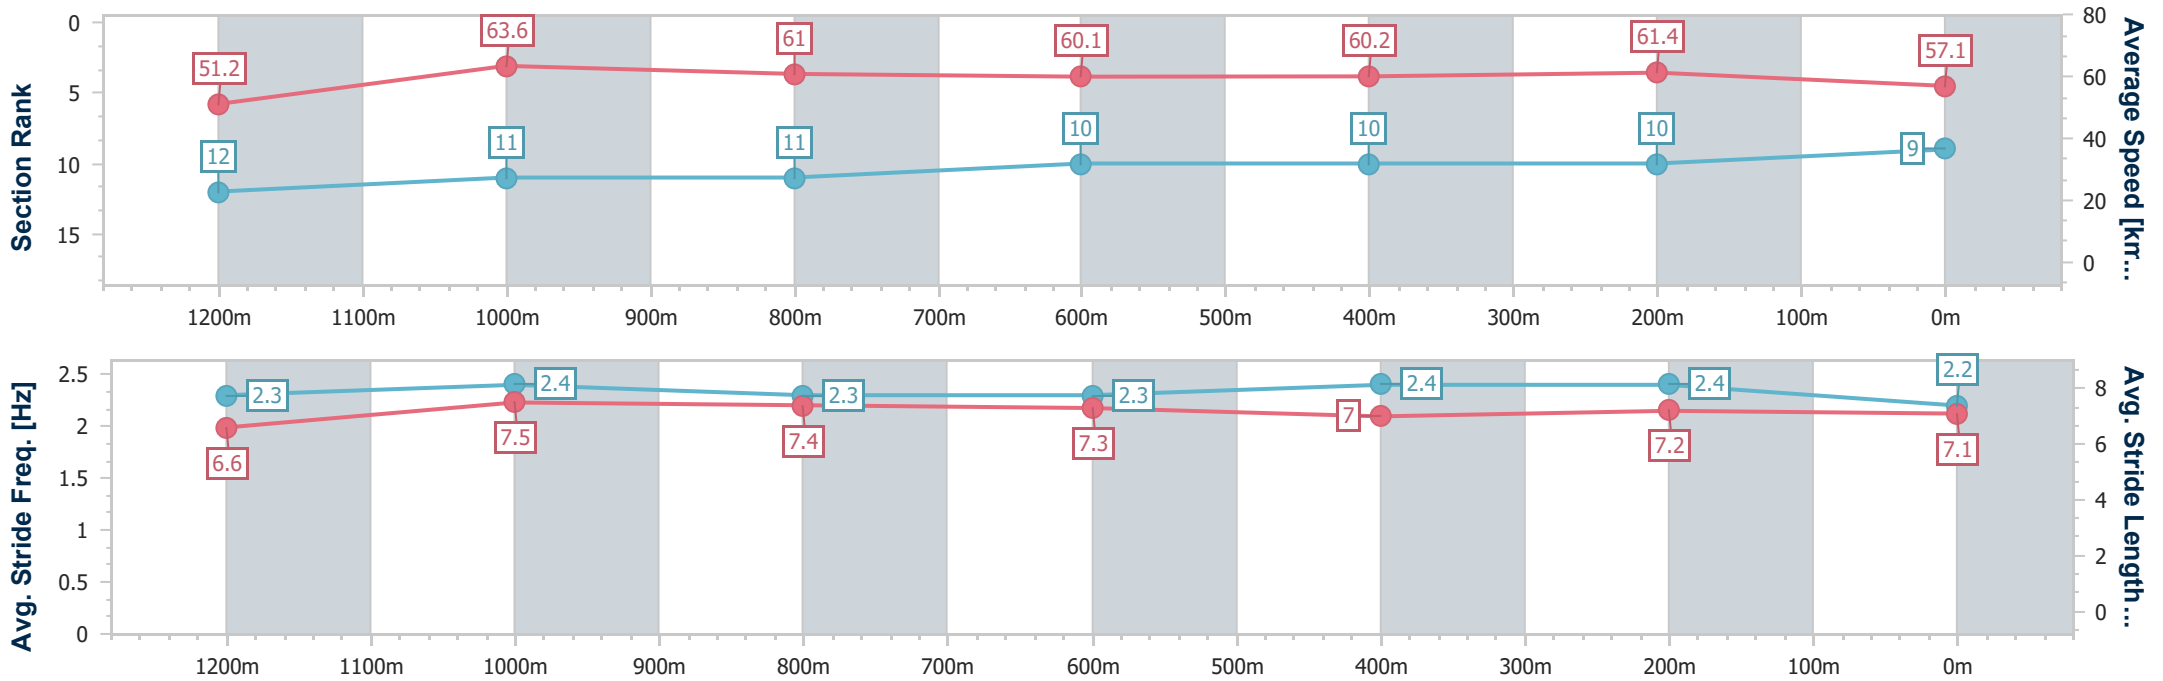

Sunshine Coast Poly Track QLD Professional

Race 6: SUNSHINE COAST FALCONS BM55 Handicap - 1400m

24 November 2024 - 15:46

Track Rating: Synthetic, Weather: Fine, Rail Position: True

Section	Overall	1200m	1000m	800m	600m	400m	200m
Section Times	1:26.09 [9] (0:14.18)	1:11.91 [12] (0:11.48)	1:00.43 [11] (0:11.87)	0:48.56 [11] (0:12.15)	0:36.41 [10] (0:12.04)	0:24.37 [10] (0:11.78)	0:12.59 [10] (0:12.59)
Average Speed [km/h]	51.2	63.6	61.0	60.1	60.2	61.4	57.1
Top Speed [km/h]	66.2	65.1	62.3	61.8	62.3	63.1	58.6
Avg. Dist. to Rail [m]	10.3	5.8	4.9	2.2	1.4	5.3	6.4
Avg. Stride Freq. [Hz]	2.3	2.4	2.3	2.3	2.4	2.4	2.2
Avg. Stride Length [m]	6.6	7.5	7.4	7.3	7.0	7.2	7.1

- [ ] Ranking at each section and finish
- .-.- No data available at this section
- NA No data available

Horse/Jockey Name	Vortexia
Final Rank	10
Fastest Section Time (Section)	0:11.37 (1200m)
Top Speed [km/h] (Section)	65.0 (Overall)
Race State	Finished