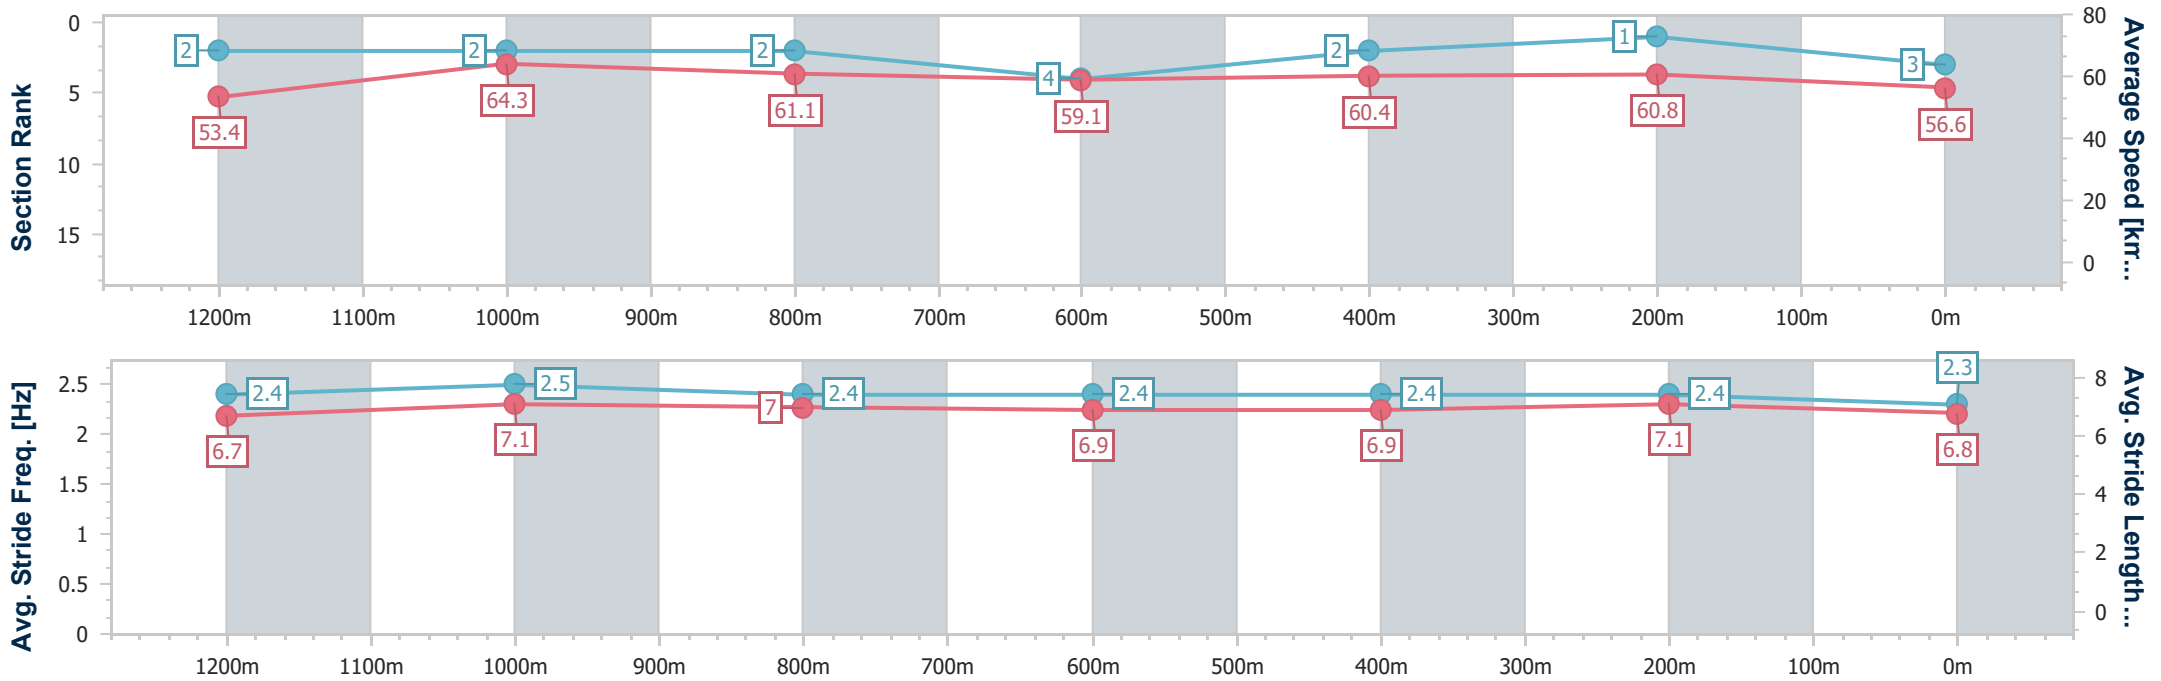

Sunshine Coast Poly Track QLD Professional

Race 6: SUNSHINE COAST FALCONS BM55 Handicap - 1400m

24 November 2024 - 15:46

Track Rating: Synthetic, Weather: Fine, Rail Position: True

Section	Overall	1200m	1000m	800m	600m	400m	200m
Section Times	1:25.24 [3] (0:13.53)	1:11.71 [2] (0:11.32)	1:00.39 [2] (0:11.81)	0:48.58 [2] (0:12.27)	0:36.31 [4] (0:11.84)	0:24.47 [2] (0:11.87)	0:12.60 [1] (0:12.60)
Average Speed [km/h]	53.4	64.3	61.1	59.1	60.4	60.8	56.6
Top Speed [km/h]	66.3	65.8	62.7	60.0	61.4	62.1	59.5
Avg. Dist. to Rail [m]	4.8	3.4	3.5	1.6	1.3	0.5	1.1
Avg. Stride Freq. [Hz]	2.4	2.5	2.4	2.4	2.4	2.4	2.3
Avg. Stride Length [m]	6.7	7.1	7.0	6.9	6.9	7.1	6.8