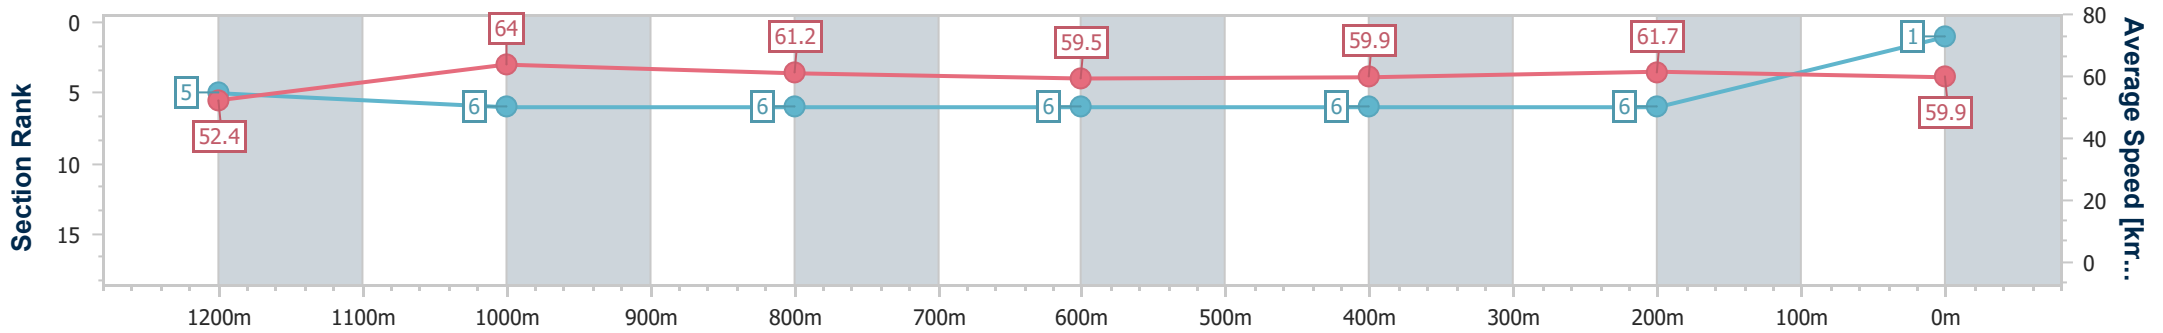

24 November 2024 - 15:46

Track Rating: Synthetic, Weather: Fine, Rail Position: True

Section	Overall	1200m	1000m	800m	600m	400m	200m
Section Times	1:25.00 [1] (0:13.78)	1:11.22 [5] (0:11.32)	0:59.90 [6] (0:11.81)	0:48.09 [6] (0:12.26)	0:35.83 [6] (0:12.16)	0:23.67 [6] (0:11.69)	0:11.98 [6] (0:11.98)
Average Speed [km/h]	52.4	64.0	61.2	59.5	59.9	61.7	59.9
Top Speed [km/h]	64.8	65.5	62.2	60.5	60.5	62.6	65.6
Avg. Dist. to Rail [m]	6.6	2.8	2.4	1.8	1.9	4.9	5.4
Avg. Stride Freq. [Hz]	2.1	2.2	2.1	2.1	2.1	2.2	2.2
Avg. Stride Length [m]	7.2	7.8	7.9	7.8	7.8	7.7	7.6