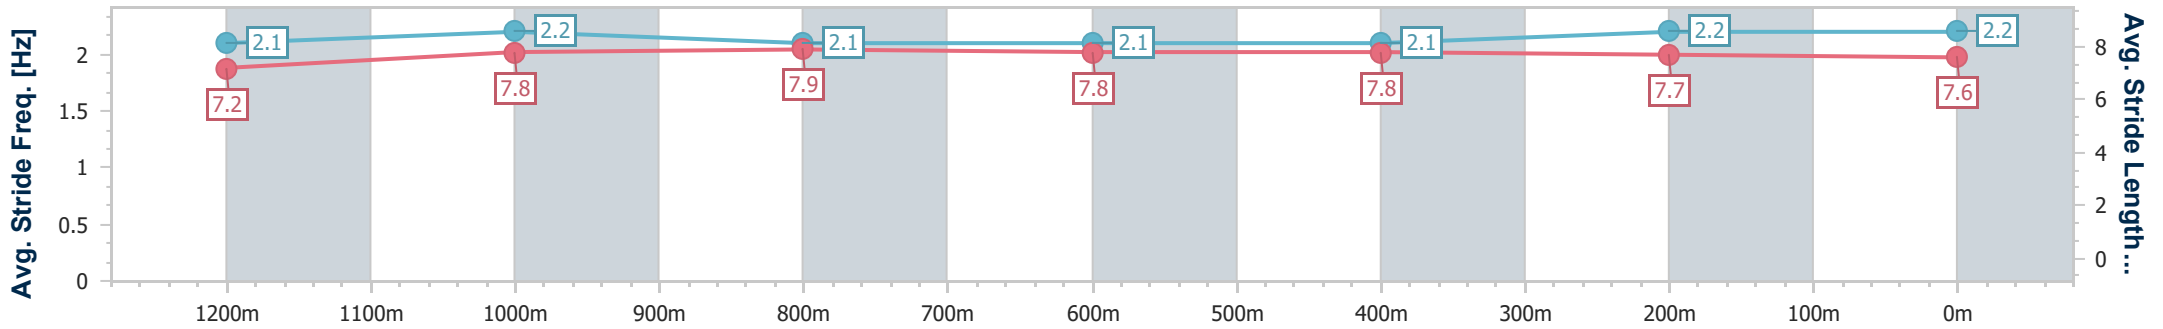

24 November 2024 - 15:46

Track Rating: Synthetic, Weather: Fine, Rail Position: True

Section	Overall	1200m	1000m	800m	600m	400m	200m
Section Times	1:25.00 [1] (0:13.78)	1:11.22 [5] (0:11.32)	0:59.90 [6] (0:11.81)	0:48.09 [6] (0:12.26)	0:35.83 [6] (0:12.16)	0:23.67 [6] (0:11.69)	0:11.98 [6] (0:11.98)
Average Speed [km/h]	52.4	64.0	61.2	59.5	59.9	61.7	59.9
Top Speed [km/h]	64.8	65.5	62.2	60.5	60.5	62.6	65.6
Avg. Dist. to Rail [m]	6.6	2.8	2.4	1.8	1.9	4.9	5.4
Avg. Stride Freq. [Hz]	2.1	2.2	2.1	2.1	2.1	2.2	2.2
Avg. Stride Length [m]	7.2	7.8	7.9	7.8	7.8	7.7	7.6