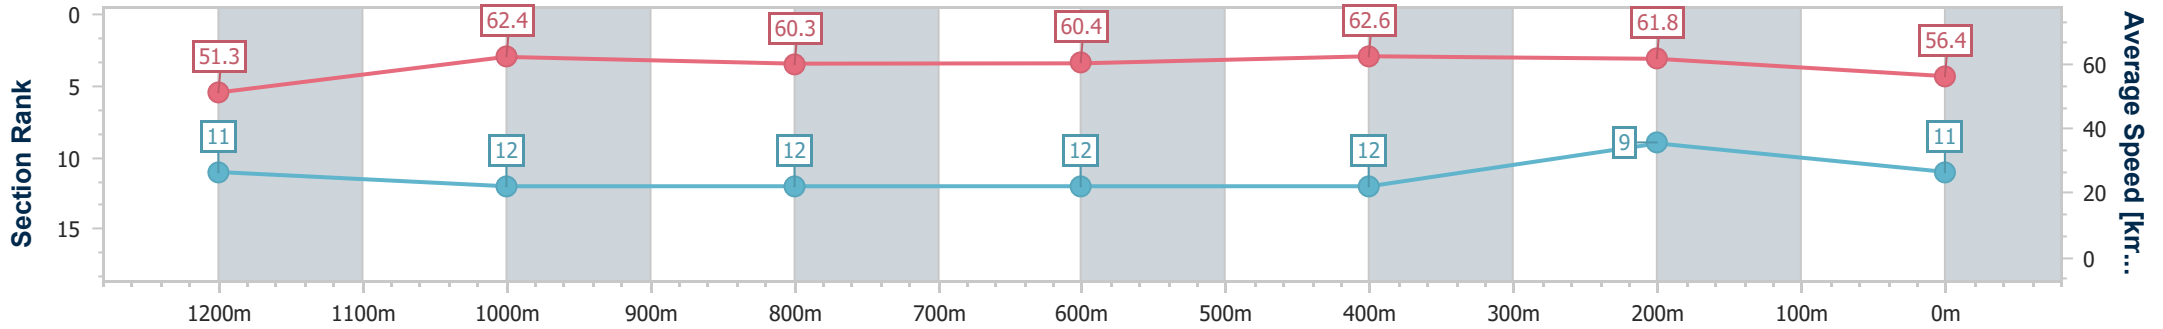

Sunshine Coast Poly Track QLD Professional

Race 6: SUNSHINE COAST FALCONS BM55 Handicap - 1400m

24 November 2024 - 15:46

Track Rating: Synthetic, Weather: Fine, Rail Position: True

Section	Overall	1200m	1000m	800m	600m	400m	200m
Section Times	1:26.12 [11] (0:14.12)	1:12.00 [11] (0:11.69)	1:00.31 [12] (0:11.92)	0:48.39 [12] (0:12.21)	0:36.18 [12] (0:11.81)	0:24.37 [12] (0:11.65)	0:12.72 [9] (0:12.72)
Average Speed [km/h]	51.3	62.4	60.3	60.4	62.6	61.8	56.4
Top Speed [km/h]	63.2	63.7	60.9	61.3	64.1	63.1	60.1
Avg. Dist. to Rail [m]	8.8	4.2	3.0	3.2	4.1	8.2	9.2
Avg. Stride Freq. [Hz]	2.4	2.5	2.4	2.4	2.5	2.5	2.3
Avg. Stride Length [m]	6.4	6.9	7.1	7.0	7.0	6.9	6.7

- [ ] Ranking at each section and finish
- .-.- No data available at this section
- NA No data available

Horse/Jockey Name	Indented Head
Final Rank	12
Fastest Section Time (Section)	0:11.42 (1200m)
Top Speed [km/h] (Section)	65.8 (1200m)
Race State	Finished