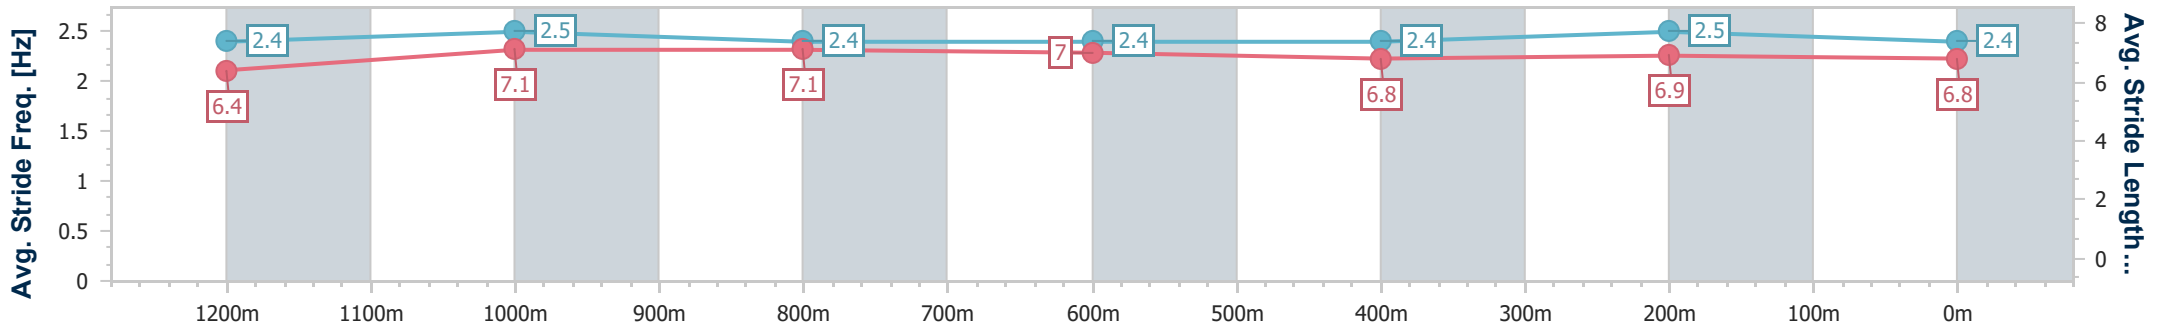

Sunshine Coast Poly Track QLD Professional

Race 6: SUNSHINE COAST FALCONS BM55 Handicap - 1400m

24 November 2024 - 15:46

Track Rating: Synthetic, Weather: Fine, Rail Position: True

Section	Overall	1200m	1000m	800m	600m	400m	200m
Section Times	1:25.30 [4] (0:13.95)	1:11.35 [8] (0:11.40)	0:59.95 [9] (0:11.88)	0:48.07 [9] (0:12.19)	0:35.88 [9] (0:12.04)	0:23.84 [8] (0:11.71)	0:12.13 [7] (0:12.13)
Average Speed [km/h]	51.6	63.6	60.8	60.0	60.2	61.5	59.4
Top Speed [km/h]	64.9	64.3	62.5	60.7	62.5	64.3	60.1
Avg. Dist. to Rail [m]	3.8	2.3	2.3	2.0	1.4	3.9	5.0
Avg. Stride Freq. [Hz]	2.4	2.5	2.4	2.4	2.4	2.5	2.4
Avg. Stride Length [m]	6.4	7.1	7.1	7.0	6.8	6.9	6.8