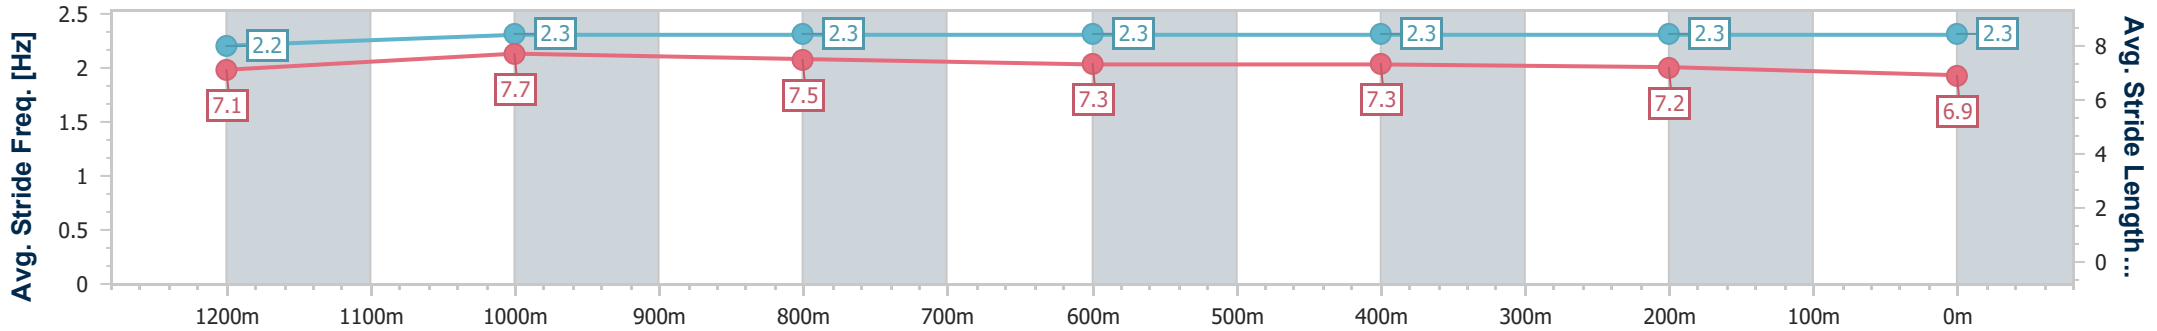

Sunshine Coast Poly Track QLD Professional

Race 6: SUNSHINE COAST FALCONS BM55 Handicap - 1400m

24 November 2024 - 15:46

Track Rating: Synthetic, Weather: Fine, Rail Position: True

Section	Overall	1200m	1000m	800m	600m	400m	200m
Section Times	1:25.68 [7] (0:13.61)	1:12.07 [3] (0:11.38)	1:00.69 [3] (0:11.78)	0:48.91 [5] (0:12.25)	0:36.66 [5] (0:11.99)	0:24.67 [5] (0:11.87)	0:12.80 [4] (0:12.80)
Average Speed [km/h]	53.3	63.8	61.3	59.8	60.6	60.6	56.0
Top Speed [km/h]	65.2	65.7	62.6	60.7	61.2	61.5	59.2
Avg. Dist. to Rail [m]	5.8	3.9	3.4	2.6	1.4	2.3	2.2
Avg. Stride Freq. [Hz]	2.2	2.3	2.3	2.3	2.3	2.3	2.3
Avg. Stride Length [m]	7.1	7.7	7.5	7.3	7.3	7.2	6.9