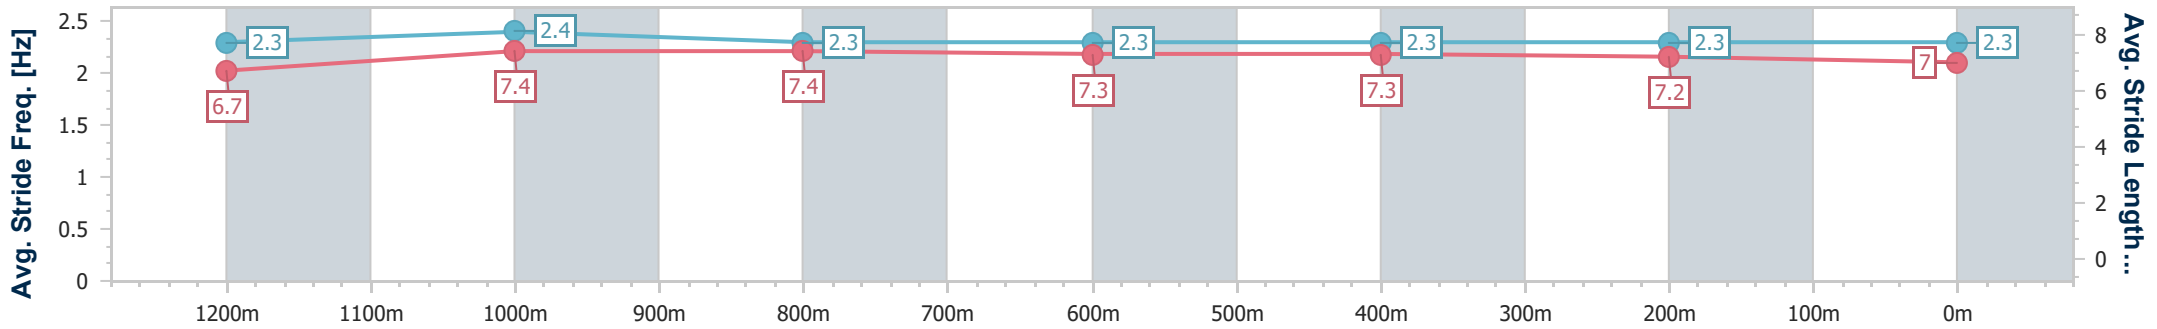

Sunshine Coast Poly Track QLD Professional

Race 6: SUNSHINE COAST FALCONS BM55 Handicap - 1400m

24 November 2024 - 15:46

Track Rating: Synthetic, Weather: Fine, Rail Position: True

Section	Overall	1200m	1000m	800m	600m	400m	200m
Section Times	1:26.12 [10] (0:13.97)	1:12.15 [9] (0:11.37)	1:00.78 [8] (0:11.78)	0:49.00 [8] (0:12.11)	0:36.89 [7] (0:12.13)	0:24.76 [7] (0:12.20)	0:12.56 [11] (0:12.56)
Average Speed [km/h]	51.7	63.4	61.0	59.4	59.7	59.0	57.2
Top Speed [km/h]	65.0	64.7	62.5	60.4	61.0	59.6	58.8
Avg. Dist. to Rail [m]	1.6	1.2	1.1	0.5	0.5	1.3	1.8
Avg. Stride Freq. [Hz]	2.3	2.4	2.3	2.3	2.3	2.3	2.3
Avg. Stride Length [m]	6.7	7.4	7.4	7.3	7.3	7.2	7.0