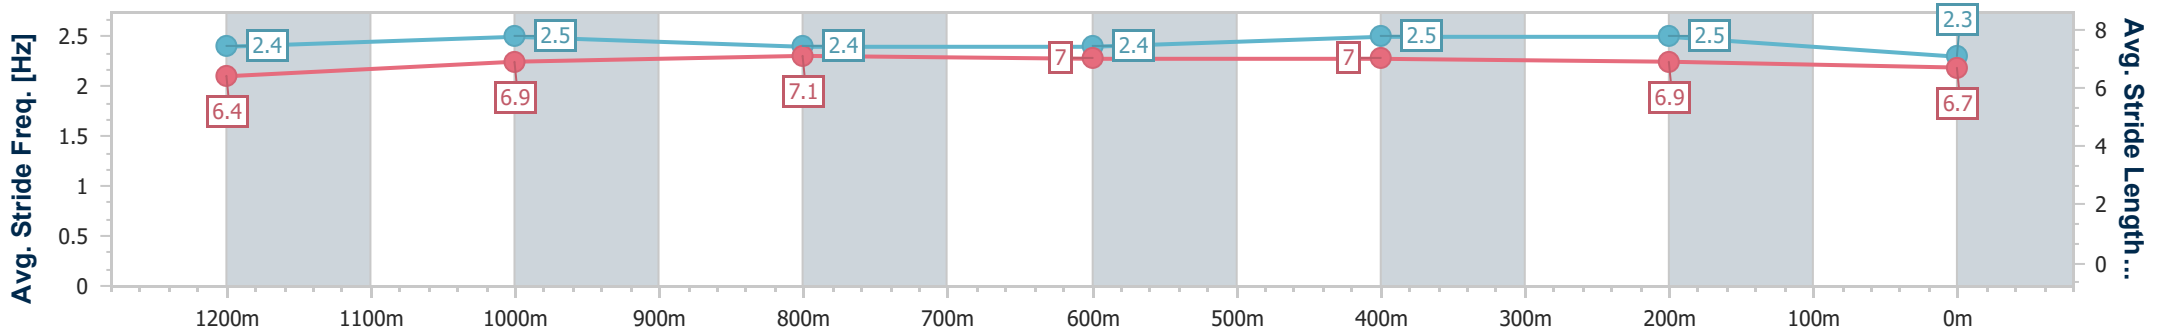

- [ ] Ranking at each section and finish
- .-.- No data available at this section
- NA No data available

Horse/Jockey Name	Step On Fire
Final Rank	11
Fastest Section Time (Section)	0:11.65 (400m)
Top Speed [km/h] (Section)	64.1 (600m)
Race State	Finished

Sunshine Coast Poly Track QLD Professional

Race 6: SUNSHINE COAST FALCONS BM55 Handicap - 1400m

24 November 2024 - 15:46

Track Rating: Synthetic, Weather: Fine, Rail Position: True

Section	Overall	1200m	1000m	800m	600m	400m	200m
Section Times	1:26.12 [11] (0:14.12)	1:12.00 [11] (0:11.69)	1:00.31 [12] (0:11.92)	0:48.39 [12] (0:12.21)	0:36.18 [12] (0:11.81)	0:24.37 [12] (0:11.65)	0:12.72 [9] (0:12.72)
Average Speed [km/h]	51.3	62.4	60.3	60.4	62.6	61.8	56.4
Top Speed [km/h]	63.2	63.7	60.9	61.3	64.1	63.1	60.1
Avg. Dist. to Rail [m]	8.8	4.2	3.0	3.2	4.1	8.2	9.2
Avg. Stride Freq. [Hz]	2.4	2.5	2.4	2.4	2.5	2.5	2.3
Avg. Stride Length [m]	6.4	6.9	7.1	7.0	7.0	6.9	6.7

- [ ] Ranking at each section and finish
- .-.- No data available at this section
- NA No data available

Horse/Jockey Name	Indented Head
Final Rank	12
Fastest Section Time (Section)	0:11.42 (1200m)
Top Speed [km/h] (Section)	65.8 (1200m)
Race State	Finished