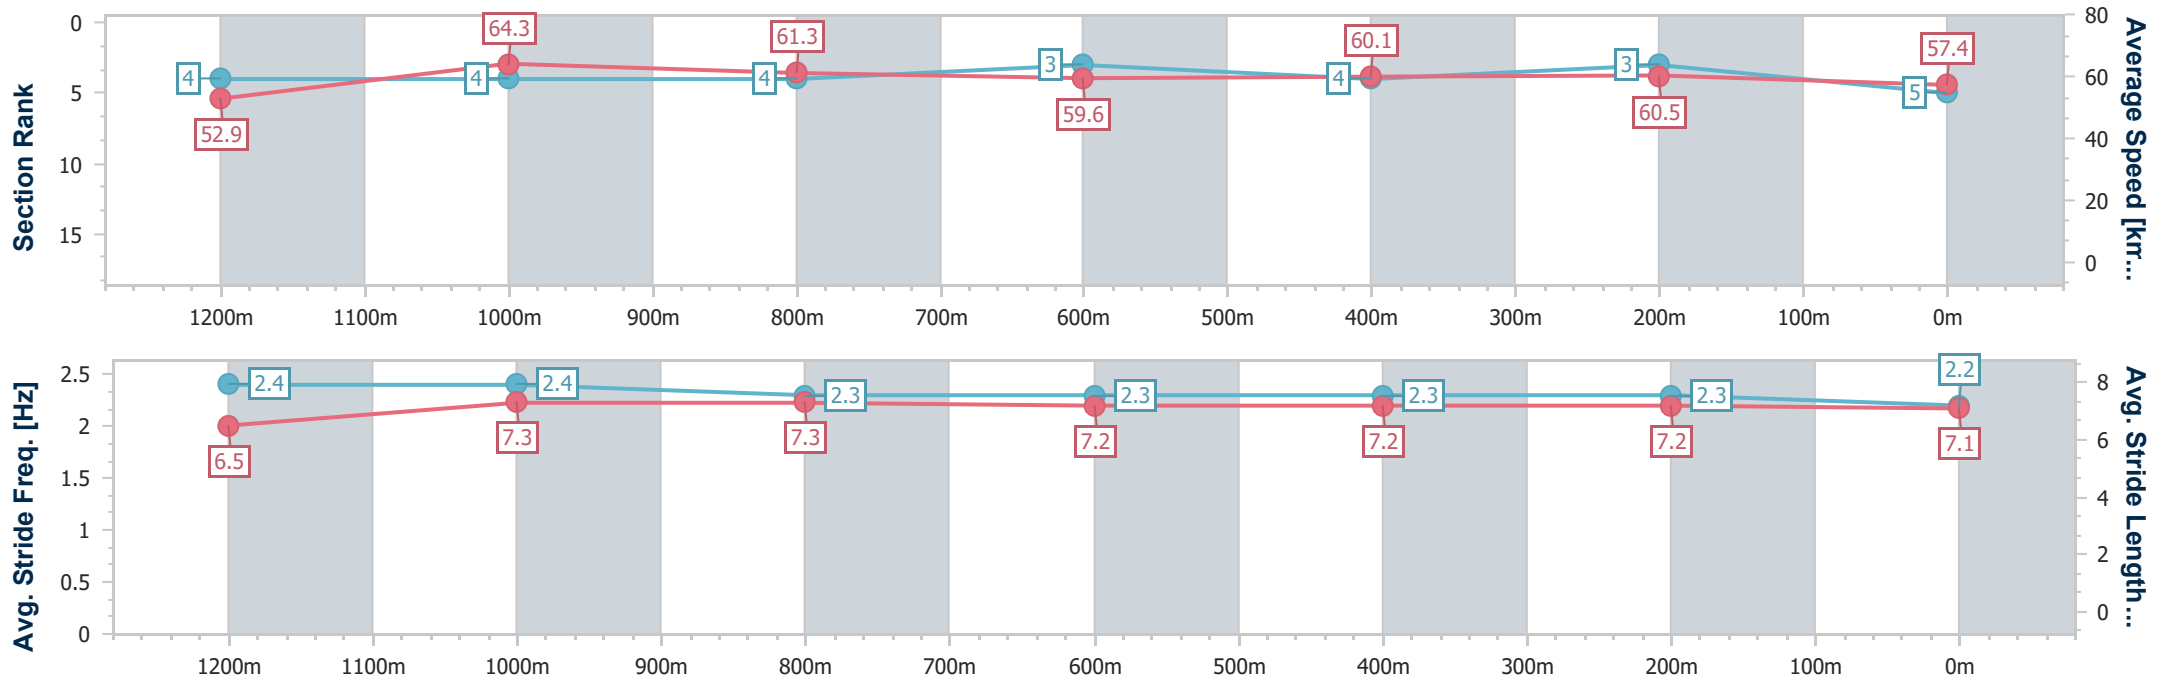

Sunshine Coast Poly Track QLD Professional

Race 6: SUNSHINE COAST FALCONS BM55 Handicap - 1400m

24 November 2024 - 15:46

Track Rating: Synthetic, Weather: Fine, Rail Position: True

Section	Overall	1200m	1000m	800m	600m	400m	200m
Section Times	1:25.42 [5] (0:13.71)	1:11.71 [4] (0:11.28)	1:00.43 [4] (0:11.73)	0:48.70 [4] (0:12.19)	0:36.51 [3] (0:12.09)	0:24.42 [4] (0:11.88)	0:12.54 [3] (0:12.54)
Average Speed [km/h]	52.9	64.3	61.3	59.6	60.1	60.5	57.4
Top Speed [km/h]	65.3	66.1	62.4	60.1	61.0	61.6	58.8
Avg. Dist. to Rail [m]	3.3	2.7	1.9	1.4	1.2	1.5	0.5
Avg. Stride Freq. [Hz]	2.4	2.4	2.3	2.3	2.3	2.3	2.2
Avg. Stride Length [m]	6.5	7.3	7.3	7.2	7.2	7.2	7.1