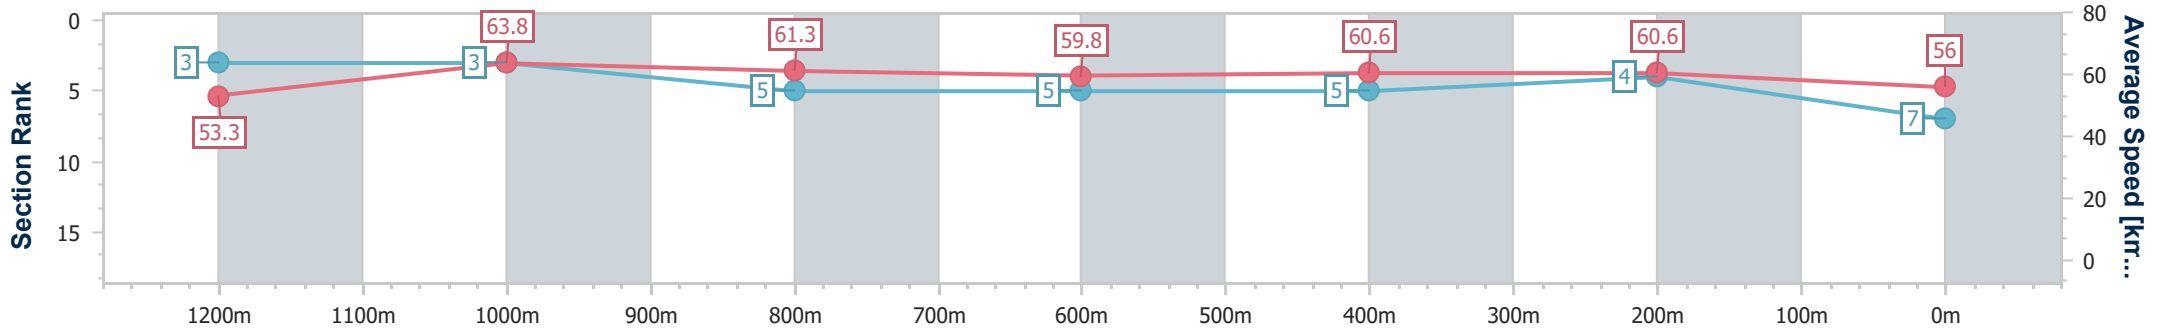

Sunshine Coast Poly Track QLD Professional

Race 6: SUNSHINE COAST FALCONS BM55 Handicap - 1400m

24 November 2024 - 15:46

Track Rating: Synthetic, Weather: Fine, Rail Position: True

Section	Overall	1200m	1000m	800m	600m	400m	200m
Section Times	1:25.68 [7] (0:13.61)	1:12.07 [3] (0:11.38)	1:00.69 [3] (0:11.78)	0:48.91 [5] (0:12.25)	0:36.66 [5] (0:11.99)	0:24.67 [5] (0:11.87)	0:12.80 [4] (0:12.80)
Average Speed [km/h]	53.3	63.8	61.3	59.8	60.6	60.6	56.0
Top Speed [km/h]	65.2	65.7	62.6	60.7	61.2	61.5	59.2
Avg. Dist. to Rail [m]	5.8	3.9	3.4	2.6	1.4	2.3	2.2
Avg. Stride Freq. [Hz]	2.2	2.3	2.3	2.3	2.3	2.3	2.3
Avg. Stride Length [m]	7.1	7.7	7.5	7.3	7.3	7.2	6.9