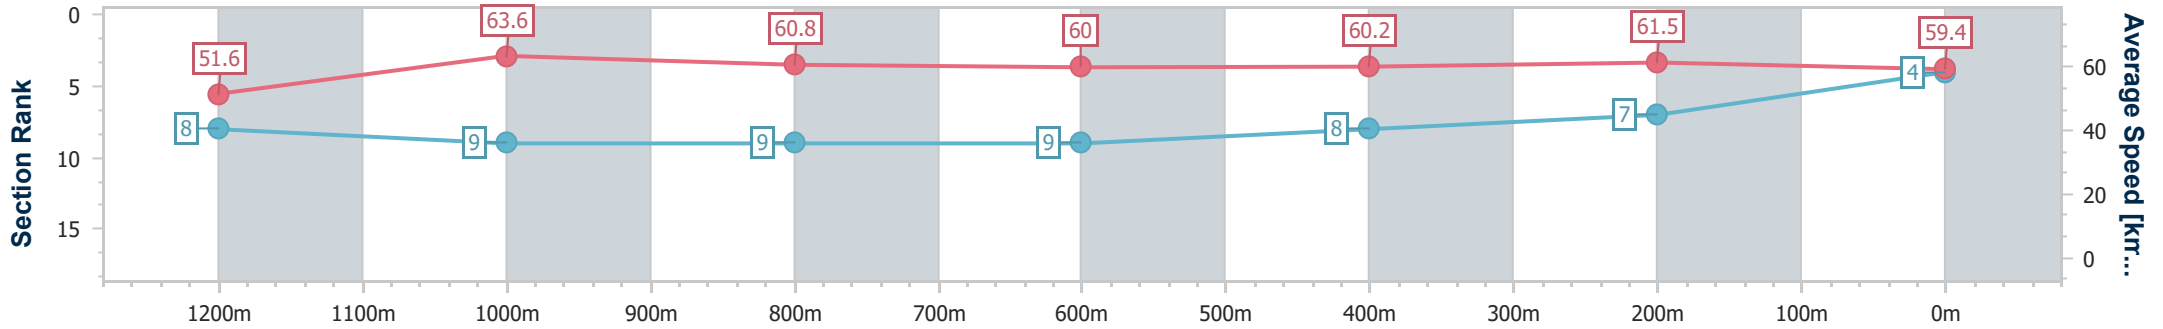

- [ ] Ranking at each section and finish
- .-.- No data available at this section
- NA No data available

Horse/Jockey Name	Jubilant
Final Rank	5
Fastest Section Time (Section)	0:11.28 (1200m)
Top Speed [km/h] (Section)	66.1 (1200m)
Race State	Finished