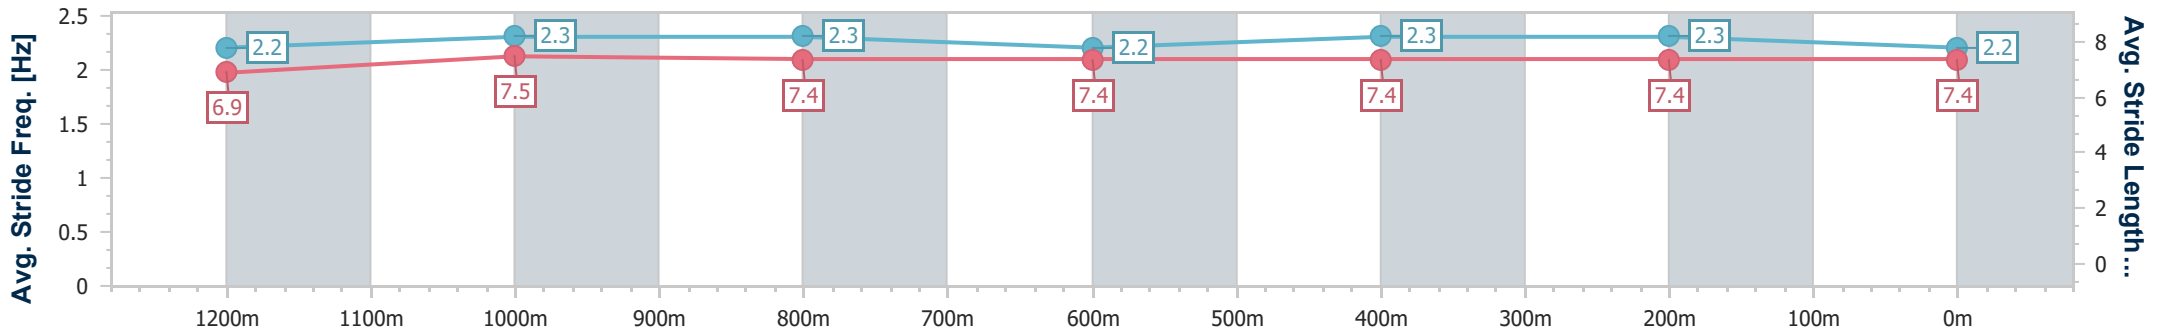

Sunshine Coast Poly Track QLD Professional

Race 6: SUNSHINE COAST FALCONS BM55 Handicap - 1400m

24 November 2024 - 15:46

Track Rating: Synthetic, Weather: Fine, Rail Position: True

Section	Overall	1200m	1000m	800m	600m	400m	200m
Section Times	1:25.51 [6] (0:14.08)	1:11.43 [10] (0:11.49)	0:59.94 [10] (0:11.88)	0:48.06 [10] (0:12.34)	0:35.72 [11] (0:11.89)	0:23.83 [9] (0:11.66)	0:12.17 [8] (0:12.17)
Average Speed [km/h]	51.3	63.5	60.8	59.5	60.7	61.8	59.0
Top Speed [km/h]	65.9	65.1	61.7	60.3	61.3	62.5	60.9
Avg. Dist. to Rail [m]	8.2	4.8	4.3	2.7	0.6	4.1	6.0
Avg. Stride Freq. [Hz]	2.2	2.3	2.3	2.2	2.3	2.3	2.2
Avg. Stride Length [m]	6.9	7.5	7.4	7.4	7.4	7.4	7.4