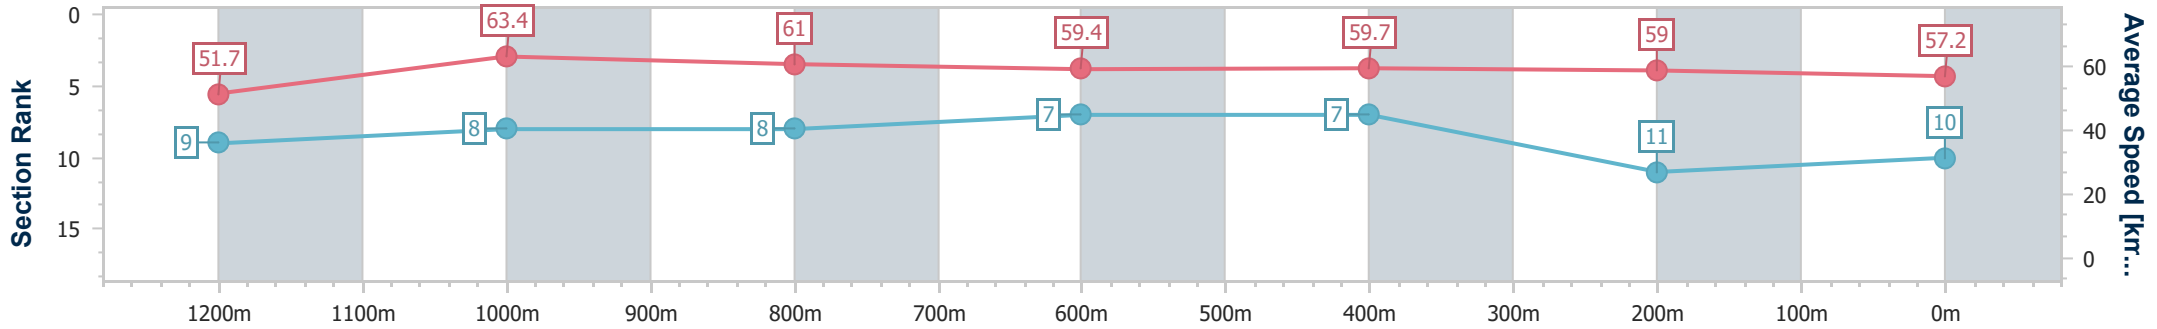

Sunshine Coast Poly Track QLD Professional

Race 6: SUNSHINE COAST FALCONS BM55 Handicap - 1400m

24 November 2024 - 15:46

Track Rating: Synthetic, Weather: Fine, Rail Position: True

Section	Overall	1200m	1000m	800m	600m	400m	200m
Section Times	1:26.12 [10] (0:13.97)	1:12.15 [9] (0:11.37)	1:00.78 [8] (0:11.78)	0:49.00 [8] (0:12.11)	0:36.89 [7] (0:12.13)	0:24.76 [7] (0:12.20)	0:12.56 [11] (0:12.56)
Average Speed [km/h]	51.7	63.4	61.0	59.4	59.7	59.0	57.2
Top Speed [km/h]	65.0	64.7	62.5	60.4	61.0	59.6	58.8
Avg. Dist. to Rail [m]	1.6	1.2	1.1	0.5	0.5	1.3	1.8
Avg. Stride Freq. [Hz]	2.3	2.4	2.3	2.3	2.3	2.3	2.3
Avg. Stride Length [m]	6.7	7.4	7.4	7.3	7.3	7.2	7.0

- [ ] Ranking at each section and finish
- .-.- No data available at this section
- NA No data available

Horse/Jockey Name	Step On Fire
Final Rank	11
Fastest Section Time (Section)	0:11.65 (400m)
Top Speed [km/h] (Section)	64.1 (600m)
Race State	Finished