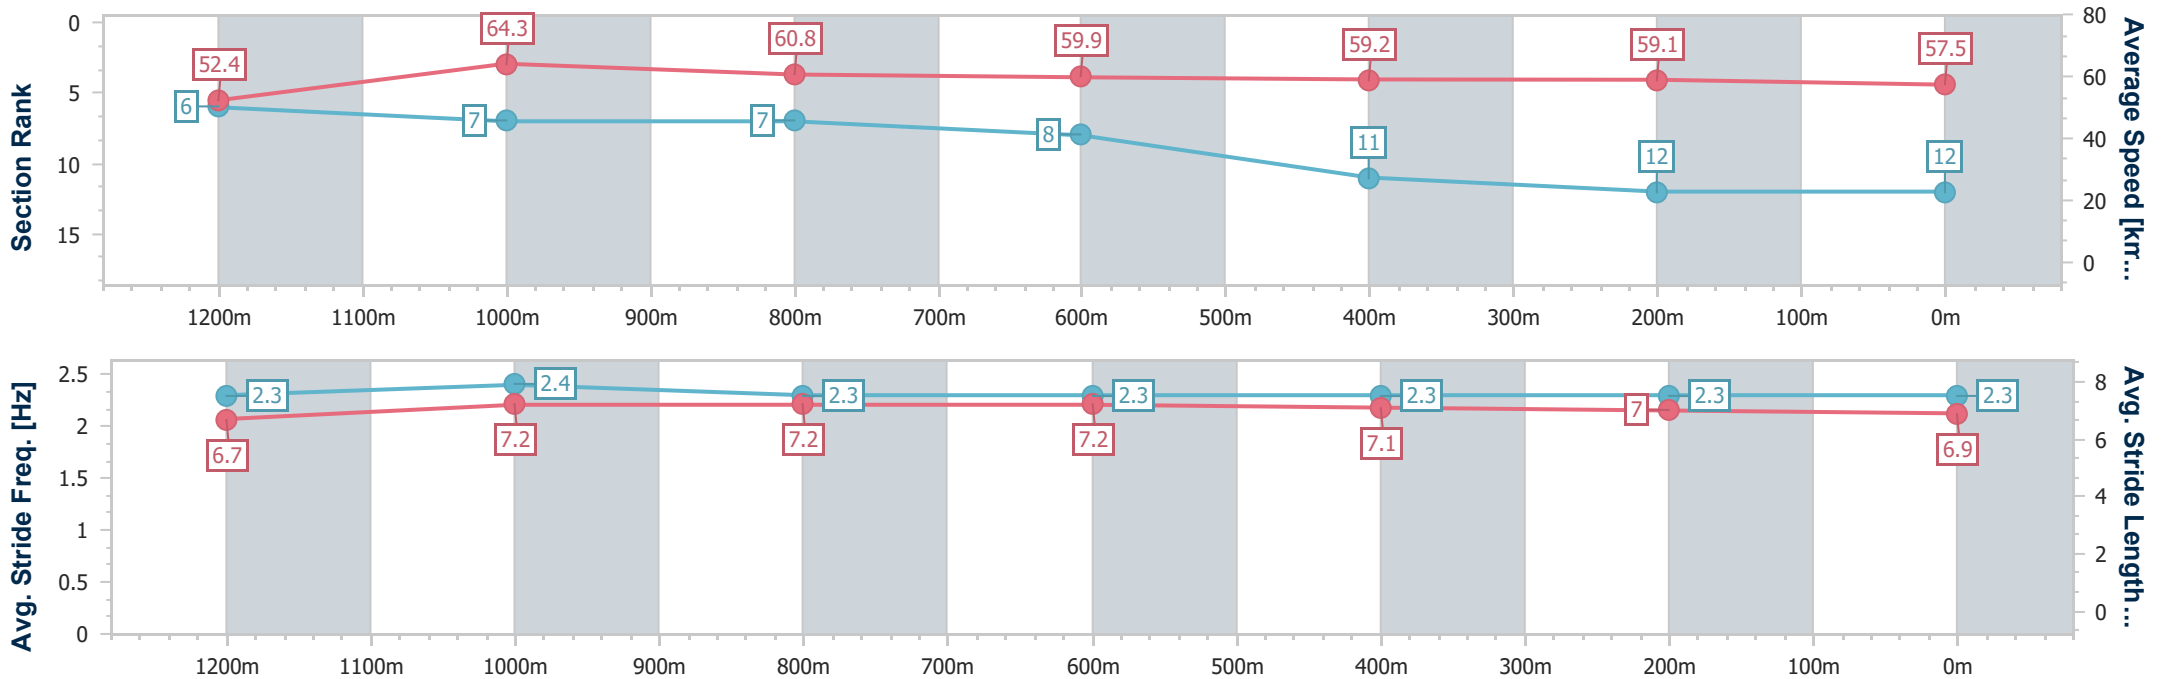

- [ ] Ranking at each section and finish
- .-.- No data available at this section
- NA No data available

Horse/Jockey Name	Indented Head
Final Rank	12
Fastest Section Time (Section)	0:11.42 (1200m)
Top Speed [km/h] (Section)	65.8 (1200m)
Race State	Finished

Sunshine Coast Poly Track QLD Professional

Race 6: SUNSHINE COAST FALCONS BM55 Handicap - 1400m

24 November 2024 - 15:46

Track Rating: Synthetic, Weather: Fine, Rail Position: True

Section	Overall	1200m	1000m	800m	600m	400m	200m
Section Times	1:26.42 [12] (0:13.86)	1:12.56 [6] (0:11.42)	1:01.14 [7] (0:11.83)	0:49.31 [7] (0:12.23)	0:37.08 [8] (0:12.39)	0:24.69 [11] (0:12.23)	0:12.46 [12] (0:12.46)
Average Speed [km/h]	52.4	64.3	60.8	59.9	59.2	59.1	57.5
Top Speed [km/h]	65.6	65.8	61.9	61.0	60.1	59.8	59.3
Avg. Dist. to Rail [m]	11.2	5.7	3.9	3.0	2.5	4.9	5.8
Avg. Stride Freq. [Hz]	2.3	2.4	2.3	2.3	2.3	2.3	2.3
Avg. Stride Length [m]	6.7	7.2	7.2	7.2	7.1	7.0	6.9

- [ ] Ranking at each section and finish
- .-.- No data available at this section
- NA No data available