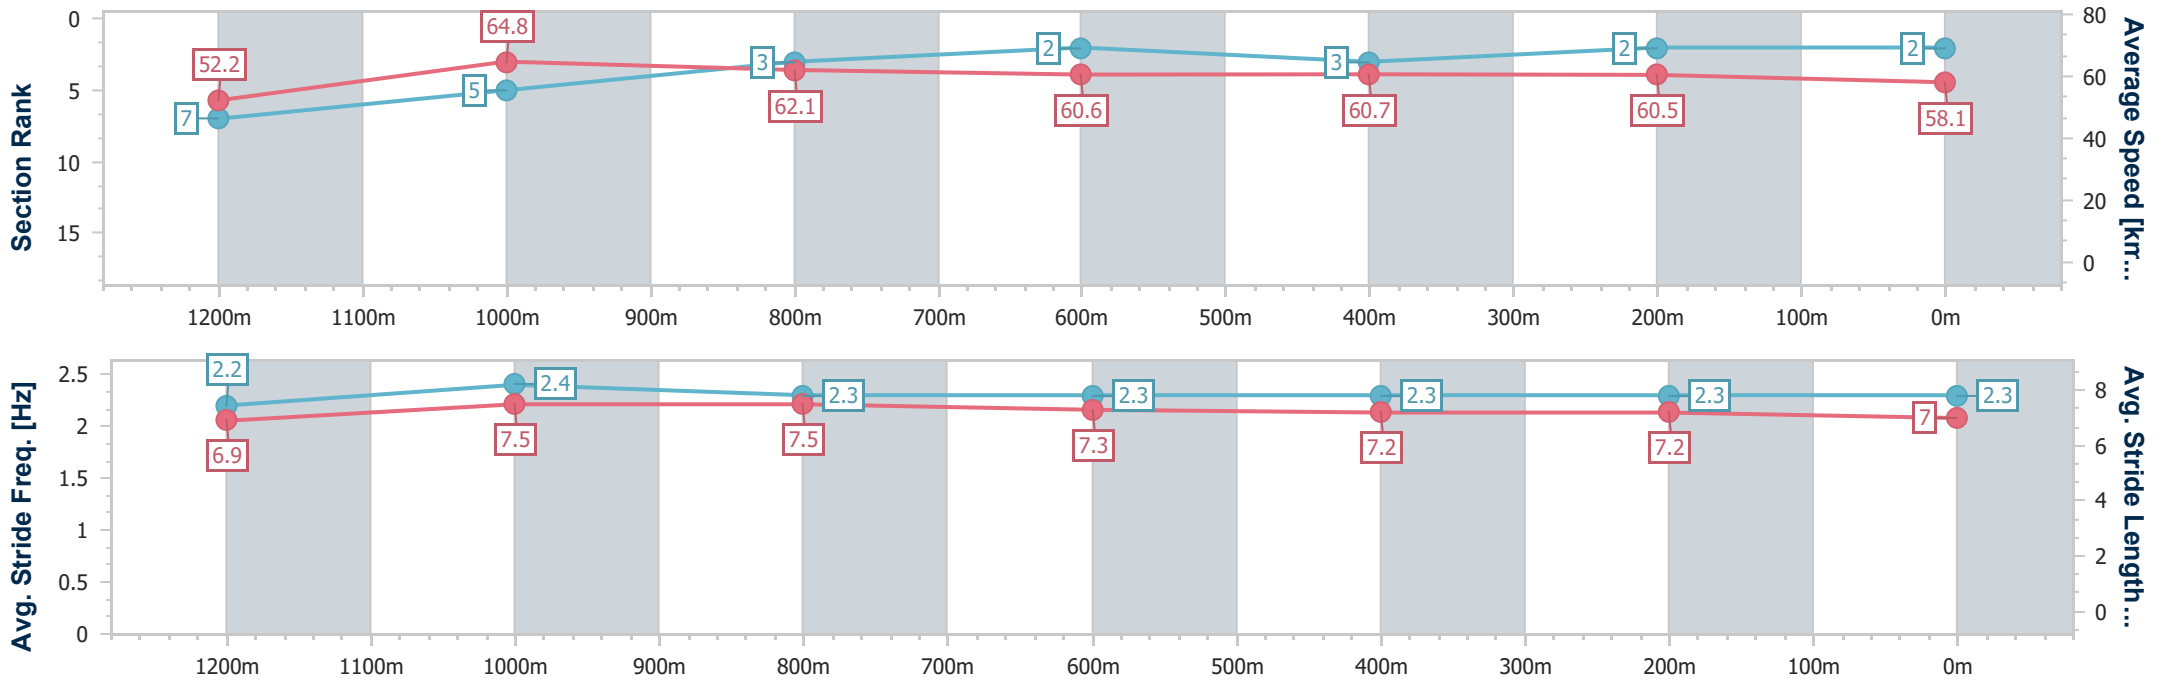

- [ ] Ranking at each section and finish
- .-.- No data available at this section
- NA No data available

Horse/Jockey Name	Hooks
Final Rank	3
Fastest Section Time (Section)	0:11.32 (1200m)
Top Speed [km/h] (Section)	66.3 (Overall)
Race State	Finished