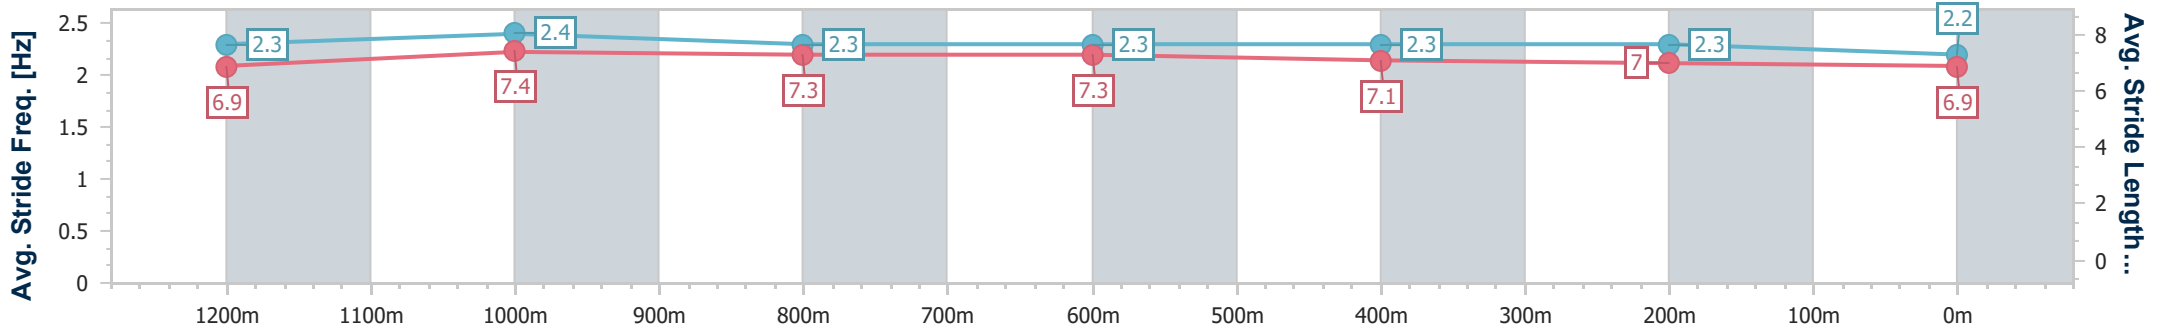

Sunshine Coast Poly Track QLD Professional

Race 6: SUNSHINE COAST FALCONS BM55 Handicap - 1400m

24 November 2024 - 15:46

Track Rating: Synthetic, Weather: Fine, Rail Position: True

Section	Overall	1200m	1000m	800m	600m	400m	200m
Section Times	1:25.99 [8] (0:13.41)	1:12.58 [1] (0:11.42)	1:01.16 [1] (0:11.79)	0:49.37 [1] (0:12.05)	0:37.32 [1] (0:11.98)	0:25.34 [1] (0:12.33)	0:13.01 [5] (0:13.01)
Average Speed [km/h]	53.9	63.3	61.2	59.0	58.8	58.4	55.2
Top Speed [km/h]	67.2	67.1	63.0	60.2	59.5	59.0	56.7
Avg. Dist. to Rail [m]	2.1	1.7	1.4	1.7	3.2	2.0	1.2
Avg. Stride Freq. [Hz]	2.3	2.4	2.3	2.3	2.3	2.3	2.2
Avg. Stride Length [m]	6.9	7.4	7.3	7.3	7.1	7.0	6.9

- [ ] Ranking at each section and finish
- .-.- No data available at this section
- NA No data available

Horse/Jockey Name	Watermelon
Final Rank	9
Fastest Section Time (Section)	0:11.48 (1200m)
Top Speed [km/h] (Section)	66.2 (Overall)
Race State	Finished