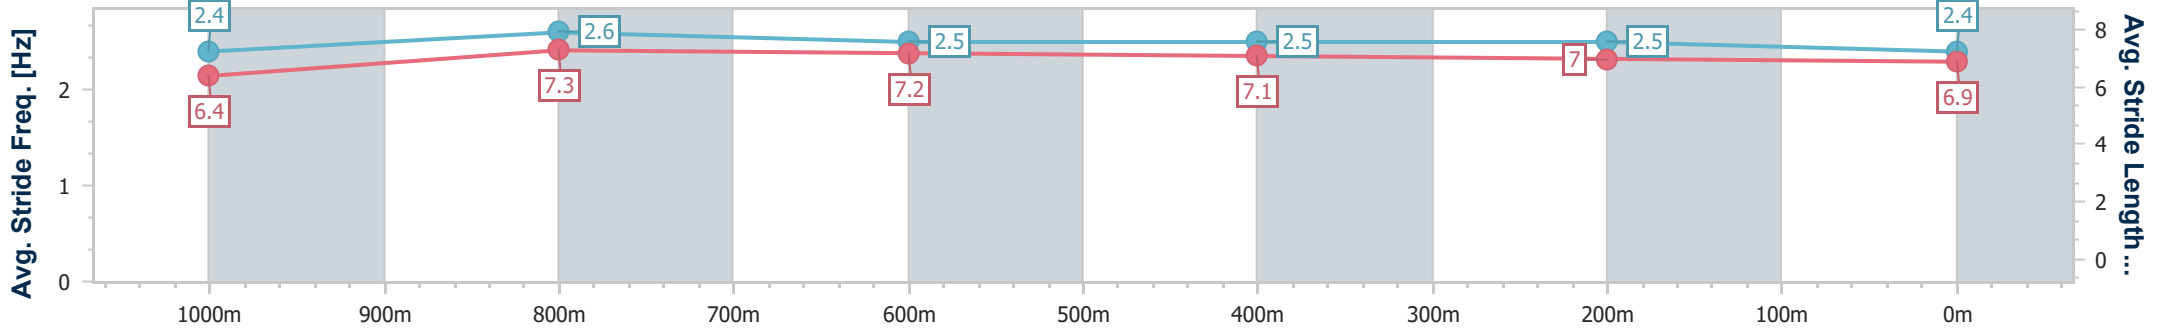

Ipswich QLD Professional

Race 6: TAB BENCHMARK 70 Handicap - 1200m

28 November 2024 - 16:41

Track Rating: Good 4, Weather: Overcast, Rail Position: +2.5m Entire

Section	Overall	1000m	800m	600m	400m	200m
Section Times	1:08.80 [2] (0:12.96)	0:55.84 [7] (0:10.69)	0:45.15 [7] (0:10.76)	0:34.39 [7] (0:11.21)	0:23.18 [6] (0:11.40)	0:11.78 [6] (0:11.78)
Average Speed [km/h]	55.7	66.9	66.8	63.8	62.8	61.0
Top Speed [km/h]	67.1	68.2	67.4	65.8	64.2	62.2
Avg. Dist. to Rail [m]	1.7	0.9	1.3	1.2	1.2	3.6
Avg. Stride Freq. [Hz]	2.4	2.6	2.5	2.5	2.5	2.4
Avg. Stride Length [m]	6.4	7.3	7.2	7.1	7.0	6.9