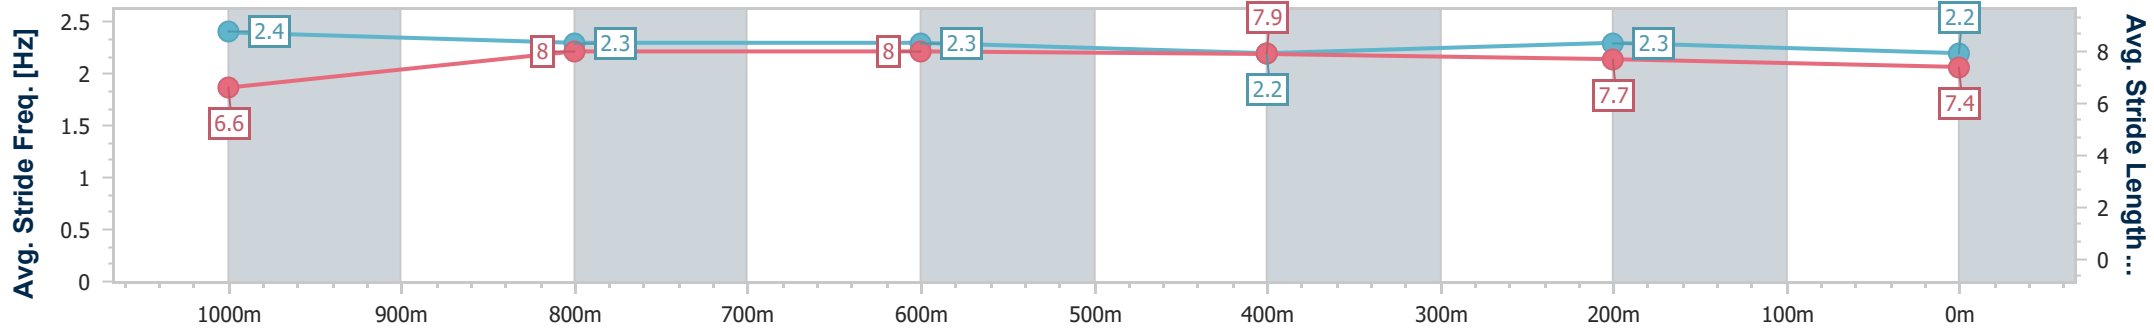

Ipswich QLD Professional

Race 6: TAB BENCHMARK 70 Handicap - 1200m

28 November 2024 - 16:41

Track Rating: Good 4, Weather: Overcast, Rail Position: +2.5m Entire

Section	Overall	1000m	800m	600m	400m	200m
Section Times	1:09.03 [8] (0:12.49)	0:56.54 [5] (0:10.70)	0:45.84 [4] (0:10.98)	0:34.86 [4] (0:11.27)	0:23.59 [4] (0:11.46)	0:12.13 [4] (0:12.13)
Average Speed [km/h]	57.8	67.0	65.6	63.8	63.3	59.2
Top Speed [km/h]	67.0	68.7	66.5	65.4	64.2	62.2
Avg. Dist. to Rail [m]	4.4	0.7	1.1	0.5	2.6	3.9
Avg. Stride Freq. [Hz]	2.4	2.3	2.3	2.2	2.3	2.2
Avg. Stride Length [m]	6.6	8.0	8.0	7.9	7.7	7.4

- [] Ranking at each section and finish
- .-.- No data available at this section
- NA No data available

Horse/Jockey Name	One 'N' Only
Final Rank	9
Fastest Section Time (Section)	0:10.71 (1000m)
Top Speed [km/h] (Section)	68.7 (1000m)
Race State	Finished