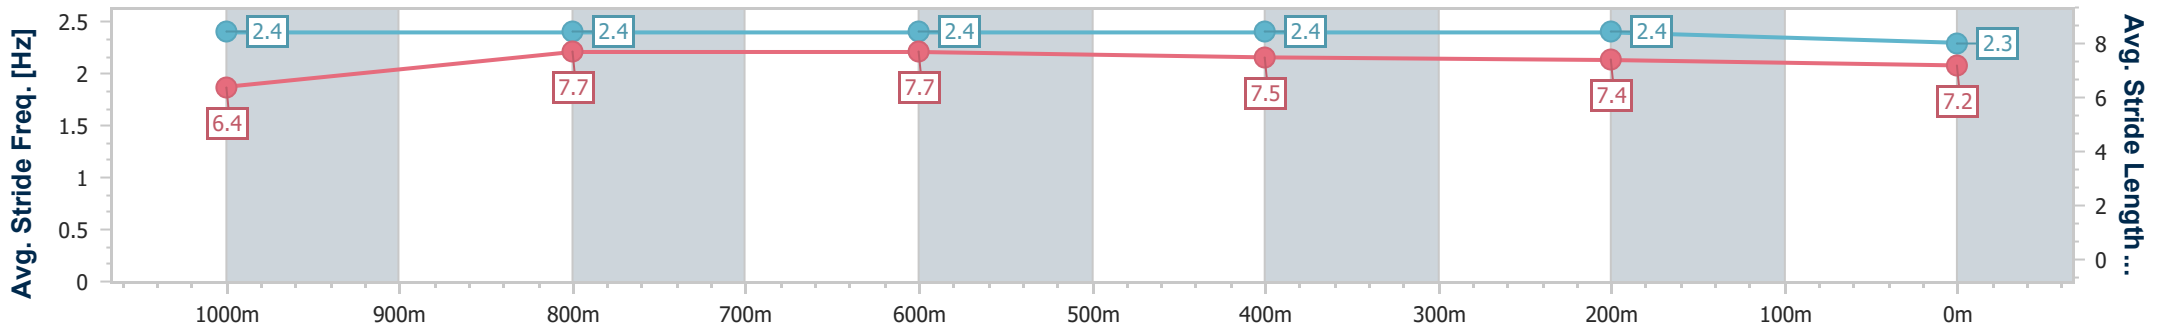

- [] Ranking at each section and finish
- .-.- No data available at this section
- NA No data available

Horse/Jockey Name	Give Giggles
Final Rank	12
Fastest Section Time (Section)	0:10.75 (1000m)
Top Speed [km/h] (Section)	68.0 (1000m)
Race State	Finished

Ipswich QLD Professional

Race 6: TAB BENCHMARK 70 Handicap - 1200m

28 November 2024 - 16:41

Track Rating: Good 4, Weather: Overcast, Rail Position: +2.5m Entire

Section	Overall	1000m	800m	600m	400m	200m
Section Times	1:09.79 [12] (0:13.18)	0:56.61 [9] (0:10.75)	0:45.86 [9] (0:10.96)	0:34.90 [9] (0:11.15)	0:23.75 [9] (0:11.54)	0:12.21 [12] (0:12.21)
Average Speed [km/h]	54.9	66.7	65.5	64.5	62.4	59.0
Top Speed [km/h]	67.4	68.0	67.6	65.6	64.1	60.0
Avg. Dist. to Rail [m]	4.6	0.5	0.9	0.5	0.2	0.3
Avg. Stride Freq. [Hz]	2.4	2.4	2.4	2.4	2.4	2.3
Avg. Stride Length [m]	6.4	7.7	7.7	7.5	7.4	7.2

- [] Ranking at each section and finish
- .-.- No data available at this section
- NA No data available