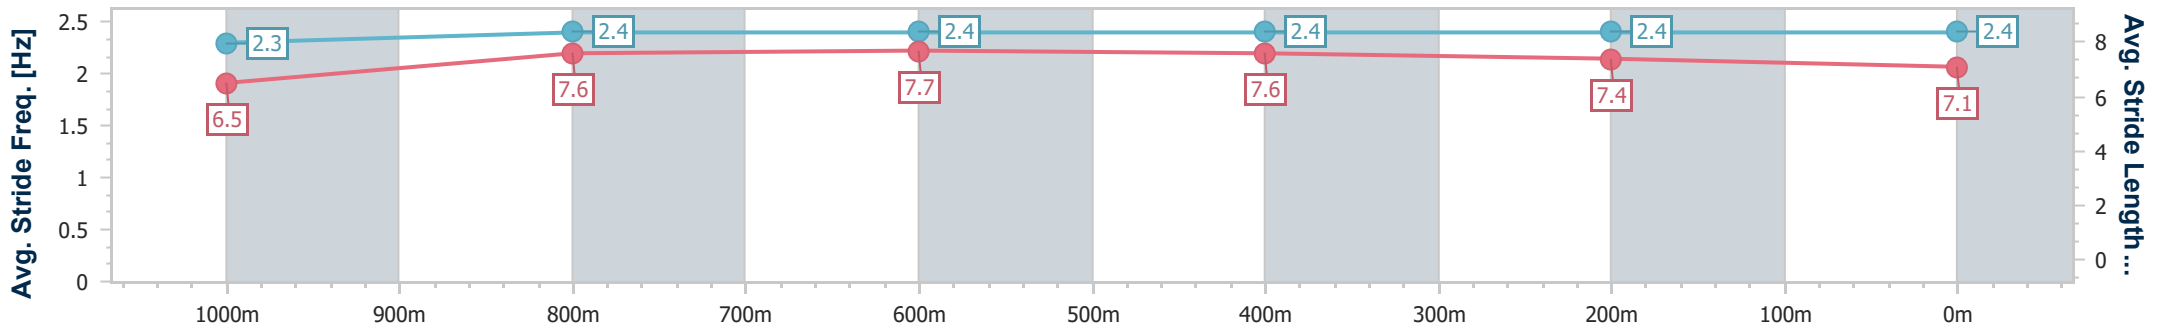

Ipswich QLD Professional

Race 6: TAB BENCHMARK 70 Handicap - 1200m

28 November 2024 - 16:41

Track Rating: Good 4, Weather: Overcast, Rail Position: +2.5m Entire

Section	Overall	1000m	800m	600m	400m	200m
Section Times	1:09.01 [5] (0:13.28)	0:55.73 [11] (0:11.14)	0:44.59 [12] (0:10.84)	0:33.75 [12] (0:10.99)	0:22.76 [11] (0:11.20)	0:11.56 [10] (0:11.56)
Average Speed [km/h]	54.4	64.8	66.2	65.4	64.5	62.3
Top Speed [km/h]	65.5	66.1	67.3	67.9	65.2	63.8
Avg. Dist. to Rail [m]	9.4	2.2	0.4	0.8	2.2	6.7
Avg. Stride Freq. [Hz]	2.3	2.4	2.4	2.4	2.4	2.4
Avg. Stride Length [m]	6.5	7.6	7.7	7.6	7.4	7.1