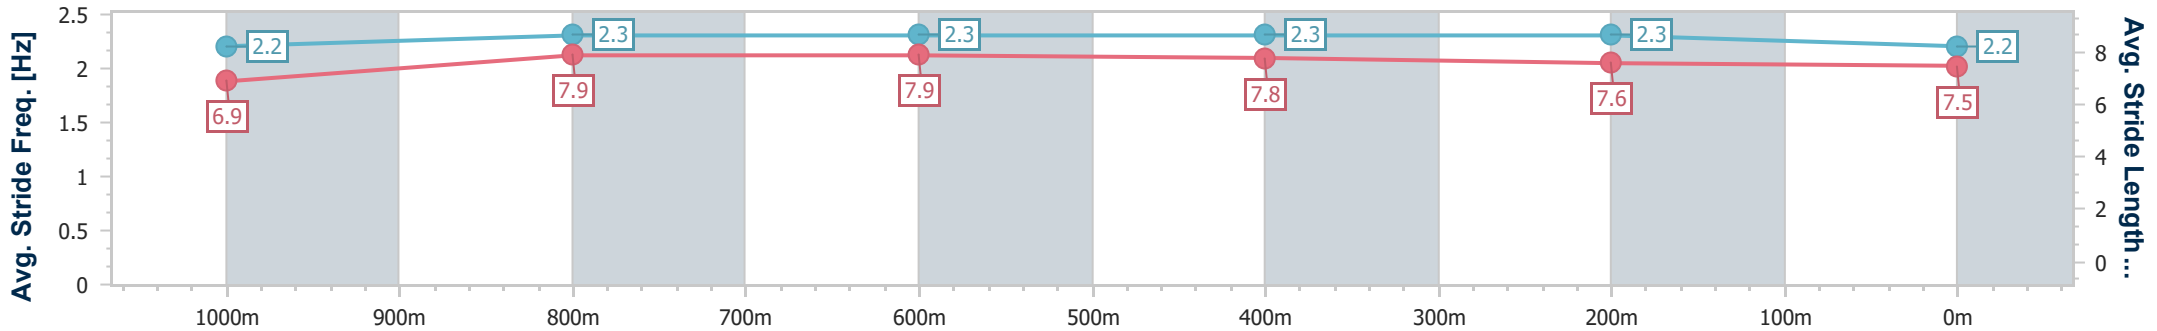

- [] Ranking at each section and finish
- .-.- No data available at this section
- NA No data available

Horse/Jockey Name	Roll Up
Final Rank	10
Fastest Section Time (Section)	0:10.83 (1000m)
Top Speed [km/h] (Section)	67.0 (1000m)
Race State	Finished

Ipswich QLD Professional

Race 6: TAB BENCHMARK 70 Handicap - 1200m

28 November 2024 - 16:41

Track Rating: Good 4, Weather: Overcast, Rail Position: +2.5m Entire

Section	Overall	1000m	800m	600m	400m	200m
Section Times	1:09.19 [10] (0:13.08)	0:56.11 [8] (0:10.83)	0:45.28 [8] (0:10.87)	0:34.41 [8] (0:11.00)	0:23.41 [8] (0:11.38)	0:12.03 [7] (0:12.03)
Average Speed [km/h]	55.2	66.5	65.5	64.4	62.3	60.0
Top Speed [km/h]	66.0	67.0	66.5	65.6	63.8	63.9
Avg. Dist. to Rail [m]	2.8	0.4	2.4	4.1	2.6	2.0
Avg. Stride Freq. [Hz]	2.2	2.3	2.3	2.3	2.3	2.2
Avg. Stride Length [m]	6.9	7.9	7.9	7.8	7.6	7.5

- [] Ranking at each section and finish
- .-.- No data available at this section
- NA No data available

Horse/Jockey Name	Celestial Sol
Final Rank	11
Fastest Section Time (Section)	0:10.86 (1000m)
Top Speed [km/h] (Section)	68.9 (1000m)
Race State	Finished