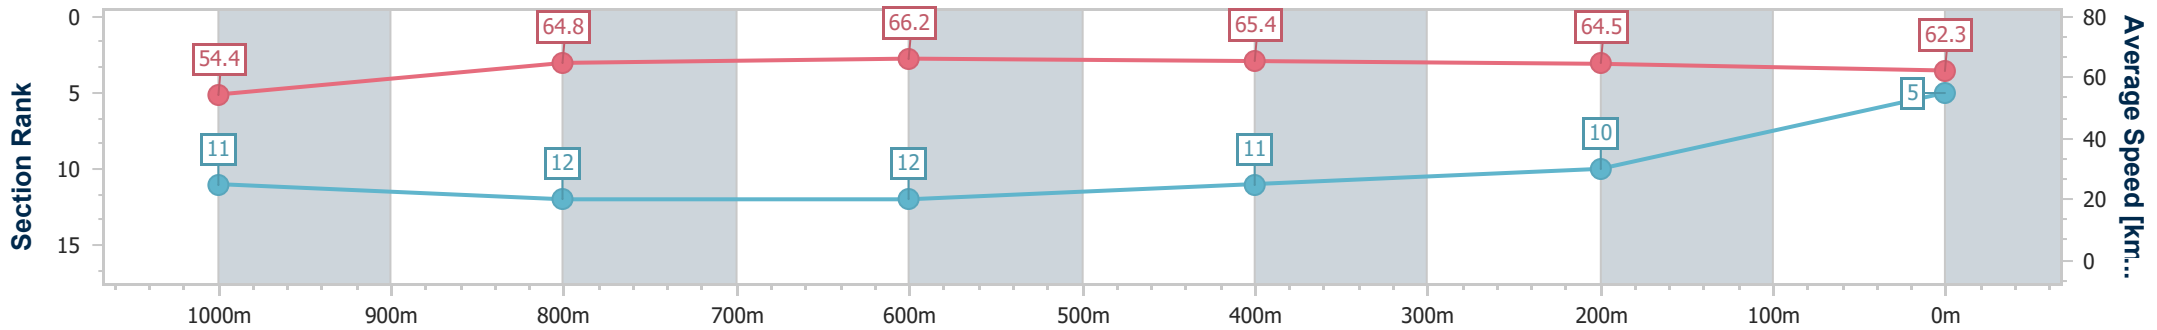

Ipswich QLD Professional

Race 6: TAB BENCHMARK 70 Handicap - 1200m

28 November 2024 - 16:41

Track Rating: Good 4, Weather: Overcast, Rail Position: +2.5m Entire

Section	Overall	1000m	800m	600m	400m	200m
Section Times	1:09.01 [5] (0:13.28)	0:55.73 [11] (0:11.14)	0:44.59 [12] (0:10.84)	0:33.75 [12] (0:10.99)	0:22.76 [11] (0:11.20)	0:11.56 [10] (0:11.56)
Average Speed [km/h]	54.4	64.8	66.2	65.4	64.5	62.3
Top Speed [km/h]	65.5	66.1	67.3	67.9	65.2	63.8
Avg. Dist. to Rail [m]	9.4	2.2	0.4	0.8	2.2	6.7
Avg. Stride Freq. [Hz]	2.3	2.4	2.4	2.4	2.4	2.4
Avg. Stride Length [m]	6.5	7.6	7.7	7.6	7.4	7.1