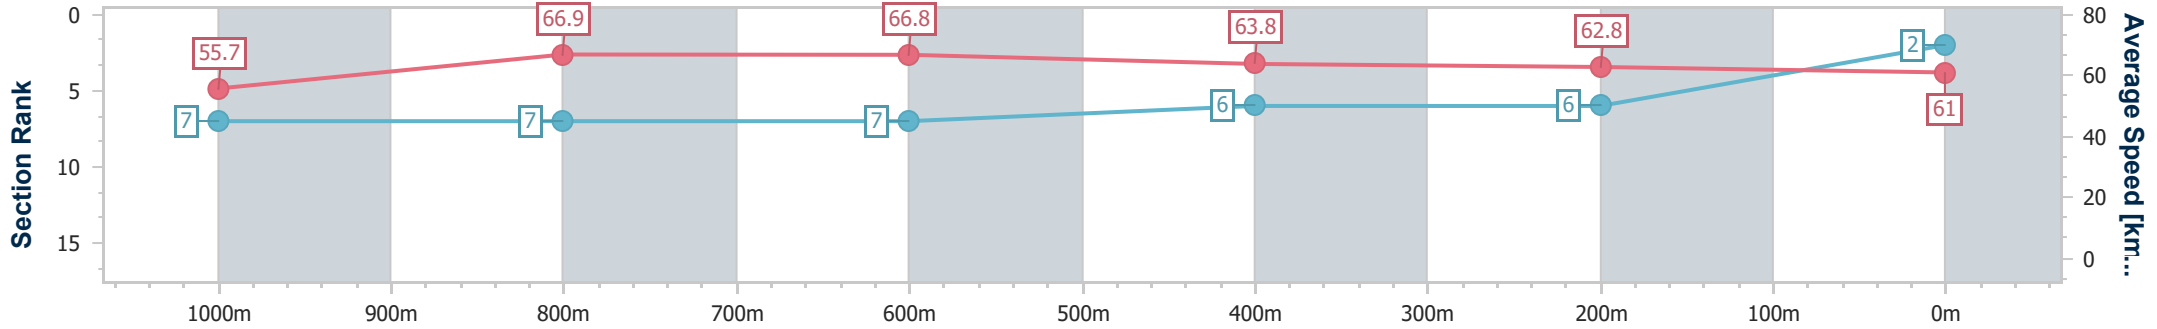

Ipswich QLD Professional

Race 6: TAB BENCHMARK 70 Handicap - 1200m

28 November 2024 - 16:41

Track Rating: Good 4, Weather: Overcast, Rail Position: +2.5m Entire

Section	Overall	1000m	800m	600m	400m	200m
Section Times	1:08.80 [2] (0:12.96)	0:55.84 [7] (0:10.69)	0:45.15 [7] (0:10.76)	0:34.39 [7] (0:11.21)	0:23.18 [6] (0:11.40)	0:11.78 [6] (0:11.78)
Average Speed [km/h]	55.7	66.9	66.8	63.8	62.8	61.0
Top Speed [km/h]	67.1	68.2	67.4	65.8	64.2	62.2
Avg. Dist. to Rail [m]	1.7	0.9	1.3	1.2	1.2	3.6
Avg. Stride Freq. [Hz]	2.4	2.6	2.5	2.5	2.5	2.4
Avg. Stride Length [m]	6.4	7.3	7.2	7.1	7.0	6.9