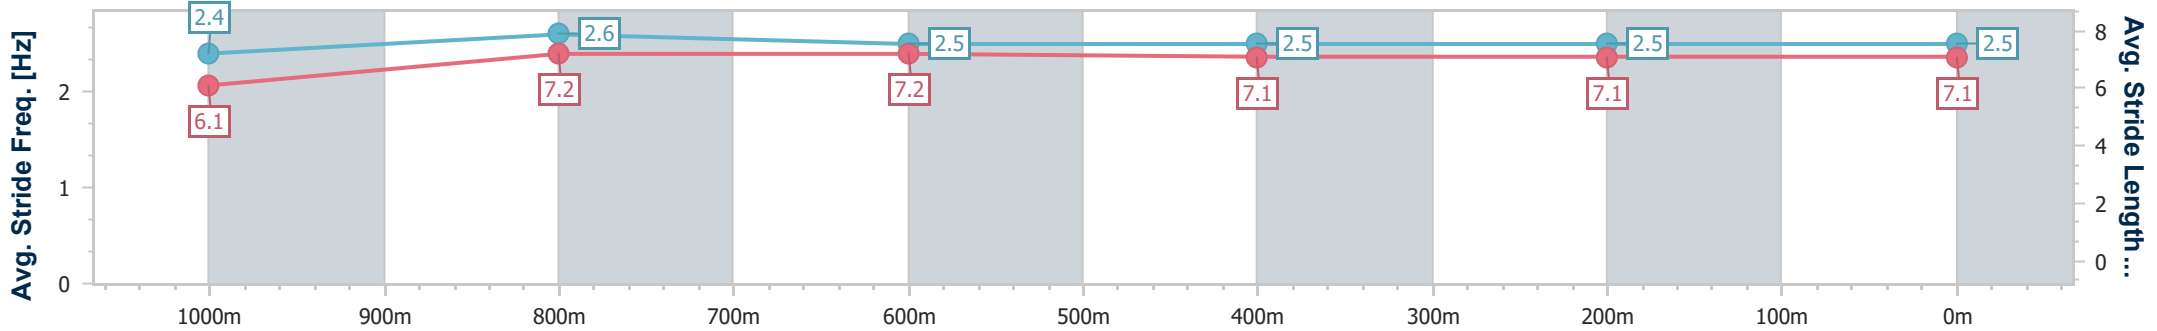

Ipswich QLD Professional

Race 6: TAB BENCHMARK 70 Handicap - 1200m

28 November 2024 - 16:41

Track Rating: Good 4, Weather: Overcast, Rail Position: +2.5m Entire

Section	Overall	1000m	800m	600m	400m	200m
Section Times	1:09.03 [7] (0:13.62)	0:55.41 [12] (0:10.75)	0:44.66 [11] (0:10.81)	0:33.85 [11] (0:11.10)	0:22.75 [12] (0:11.23)	0:11.52 [11] (0:11.52)
Average Speed [km/h]	53.1	66.9	66.2	64.3	63.8	62.7
Top Speed [km/h]	66.6	68.2	67.4	66.3	64.9	63.8
Avg. Dist. to Rail [m]	7.4	0.6	2.0	1.7	1.7	4.7
Avg. Stride Freq. [Hz]	2.4	2.6	2.5	2.5	2.5	2.5
Avg. Stride Length [m]	6.1	7.2	7.2	7.1	7.1	7.1

- [] Ranking at each section and finish
- .-.- No data available at this section
- NA No data available

Horse/Jockey Name	Tarps
Final Rank	8
Fastest Section Time (Section)	0:10.70 (1000m)
Top Speed [km/h] (Section)	68.7 (1000m)
Race State	Finished