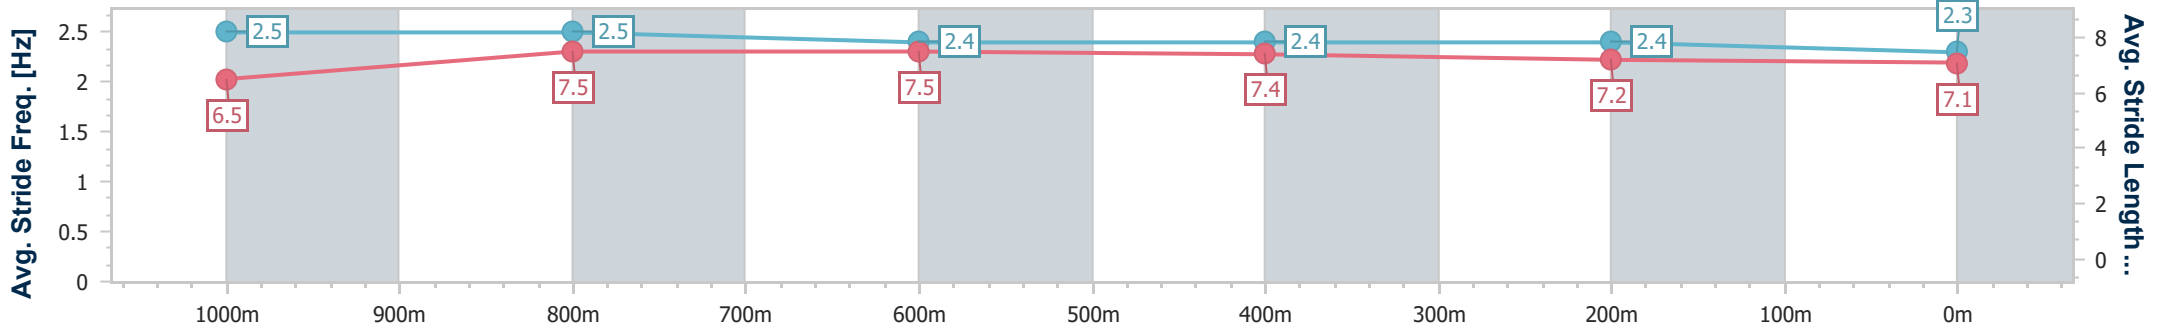

Ipswich QLD Professional

Race 6: TAB BENCHMARK 70 Handicap - 1200m

28 November 2024 - 16:41

Track Rating: Good 4, Weather: Overcast, Rail Position: +2.5m Entire

Section	Overall	1000m	800m	600m	400m	200m
Section Times	1:09.03 [6] (0:12.46)	0:56.57 [4] (0:10.77)	0:45.80 [5] (0:10.95)	0:34.85 [5] (0:11.22)	0:23.63 [3] (0:11.49)	0:12.14 [3] (0:12.14)
Average Speed [km/h]	58.0	66.7	65.1	63.6	62.0	59.3
Top Speed [km/h]	67.3	67.5	67.1	66.7	63.3	61.4
Avg. Dist. to Rail [m]	3.0	0.5	1.8	2.6	1.4	2.0
Avg. Stride Freq. [Hz]	2.5	2.5	2.4	2.4	2.4	2.3
Avg. Stride Length [m]	6.5	7.5	7.5	7.4	7.2	7.1

- [] Ranking at each section and finish
- .-.- No data available at this section
- NA No data available

Horse/Jockey Name	Over 'N' Out
Final Rank	7
Fastest Section Time (Section)	0:10.75 (1000m)
Top Speed [km/h] (Section)	68.2 (1000m)
Race State	Finished