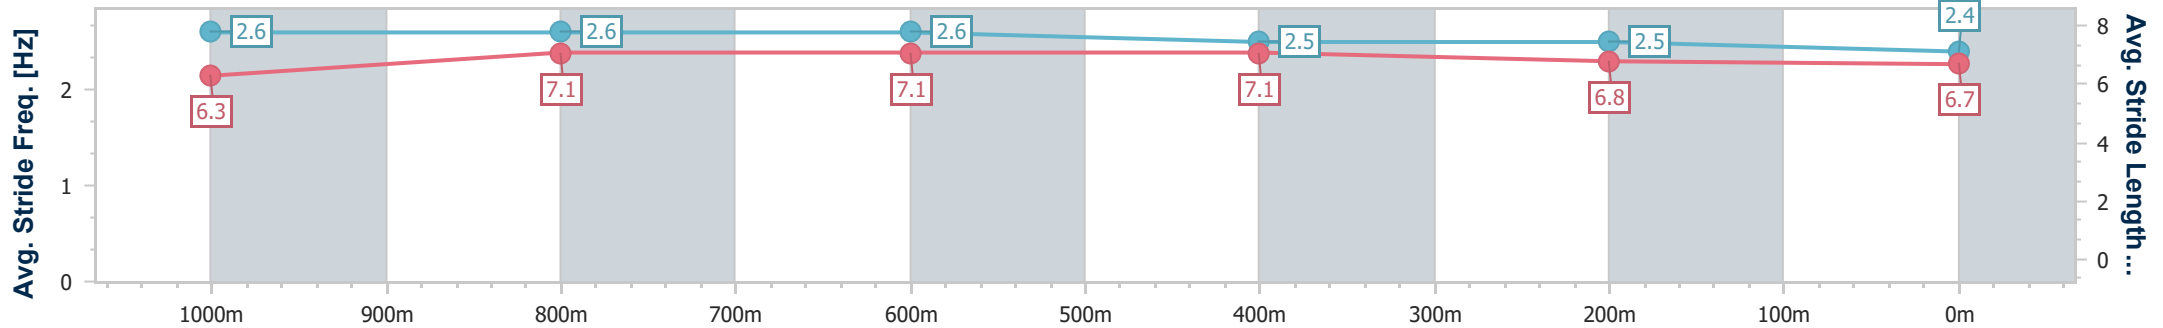

- [] Ranking at each section and finish
- .-.- No data available at this section
- NA No data available

Horse/Jockey Name	One 'N' Only
Final Rank	9
Fastest Section Time (Section)	0:10.71 (1000m)
Top Speed [km/h] (Section)	68.7 (1000m)
Race State	Finished

Ipswich QLD Professional

Race 6: TAB BENCHMARK 70 Handicap - 1200m

28 November 2024 - 16:41

Track Rating: Good 4, Weather: Overcast, Rail Position: +2.5m Entire

Section	Overall	1000m	800m	600m	400m	200m
Section Times	1:09.13 [9] (0:12.26)	0:56.87 [1] (0:10.71)	0:46.16 [2] (0:10.97)	0:35.19 [2] (0:11.31)	0:23.88 [2] (0:11.61)	0:12.27 [2] (0:12.27)
Average Speed [km/h]	58.8	67.5	65.8	63.9	62.1	58.7
Top Speed [km/h]	68.6	68.7	67.2	65.2	63.0	60.8
Avg. Dist. to Rail [m]	4.0	1.5	0.6	0.8	1.2	3.3
Avg. Stride Freq. [Hz]	2.6	2.6	2.6	2.5	2.5	2.4
Avg. Stride Length [m]	6.3	7.1	7.1	7.1	6.8	6.7

- [] Ranking at each section and finish
- .-.- No data available at this section
- NA No data available

Horse/Jockey Name	Roll Up
Final Rank	10
Fastest Section Time (Section)	0:10.83 (1000m)
Top Speed [km/h] (Section)	67.0 (1000m)
Race State	Finished