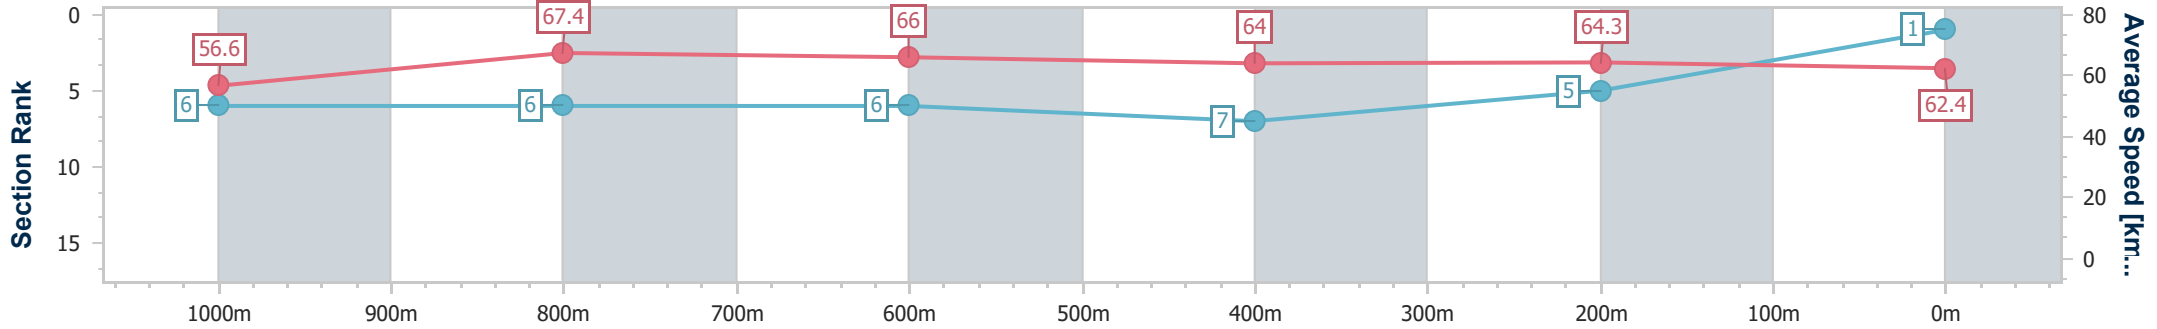

28 November 2024 - 16:41

Track Rating: Good 4, Weather: Overcast, Rail Position: +2.5m Entire

Section	Overall	1000m	800m	600m	400m	200m
Section Times	1:08.48 [1] (0:12.70)	0:55.78 [6] (0:10.70)	0:45.08 [6] (0:10.96)	0:34.12 [6] (0:11.29)	0:22.83 [7] (0:11.28)	0:11.55 [5] (0:11.55)
Average Speed [km/h]	56.6	67.4	66.0	64.0	64.3	62.4
Top Speed [km/h]	67.1	67.9	67.4	66.1	65.8	65.5
Avg. Dist. to Rail [m]	7.7	0.7	0.7	0.8	3.1	4.4
Avg. Stride Freq. [Hz]	2.3	2.4	2.4	2.3	2.4	2.3
Avg. Stride Length [m]	6.8	7.8	7.8	7.7	7.6	7.6