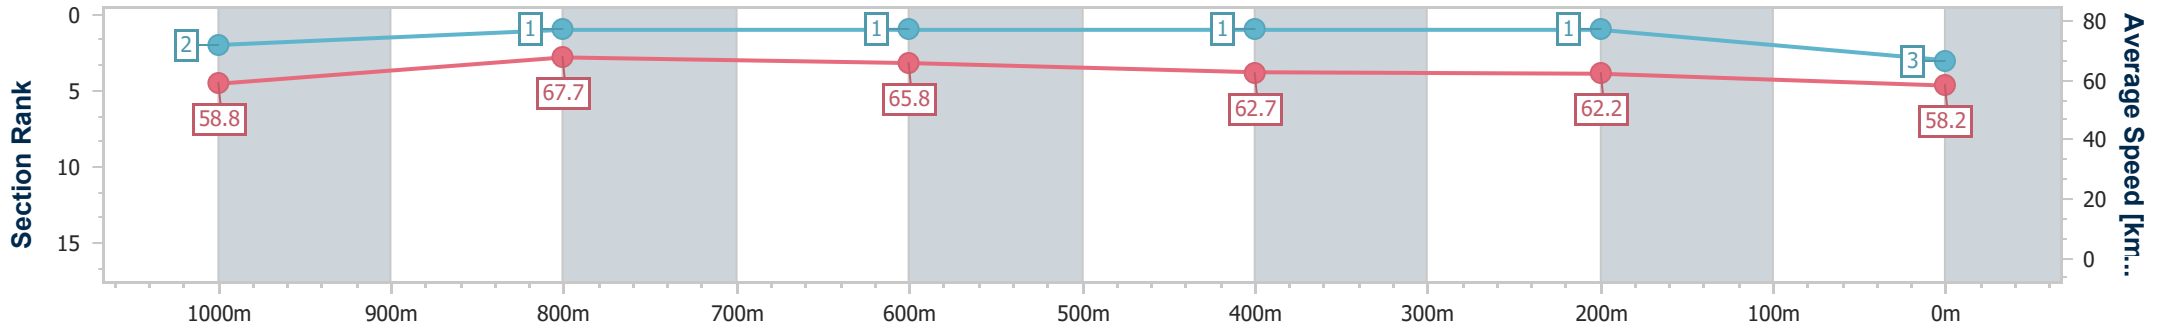

Ipswich QLD Professional

Race 6: TAB BENCHMARK 70 Handicap - 1200m

28 November 2024 - 16:41

Track Rating: Good 4, Weather: Overcast, Rail Position: +2.5m Entire

Section	Overall	1000m	800m	600m	400m	200m
Section Times	1:08.98 [3] (0:12.28)	0:56.70 [2] (0:10.59)	0:46.11 [1] (0:10.91)	0:35.20 [1] (0:11.36)	0:23.84 [1] (0:11.50)	0:12.34 [1] (0:12.34)
Average Speed [km/h]	58.8	67.7	65.8	62.7	62.2	58.2
Top Speed [km/h]	68.8	69.3	67.6	64.0	63.0	60.7
Avg. Dist. to Rail [m]	1.5	0.5	1.8	1.8	1.5	0.4
Avg. Stride Freq. [Hz]	2.4	2.6	2.5	2.4	2.4	2.3
Avg. Stride Length [m]	6.6	7.4	7.3	7.2	7.1	6.9