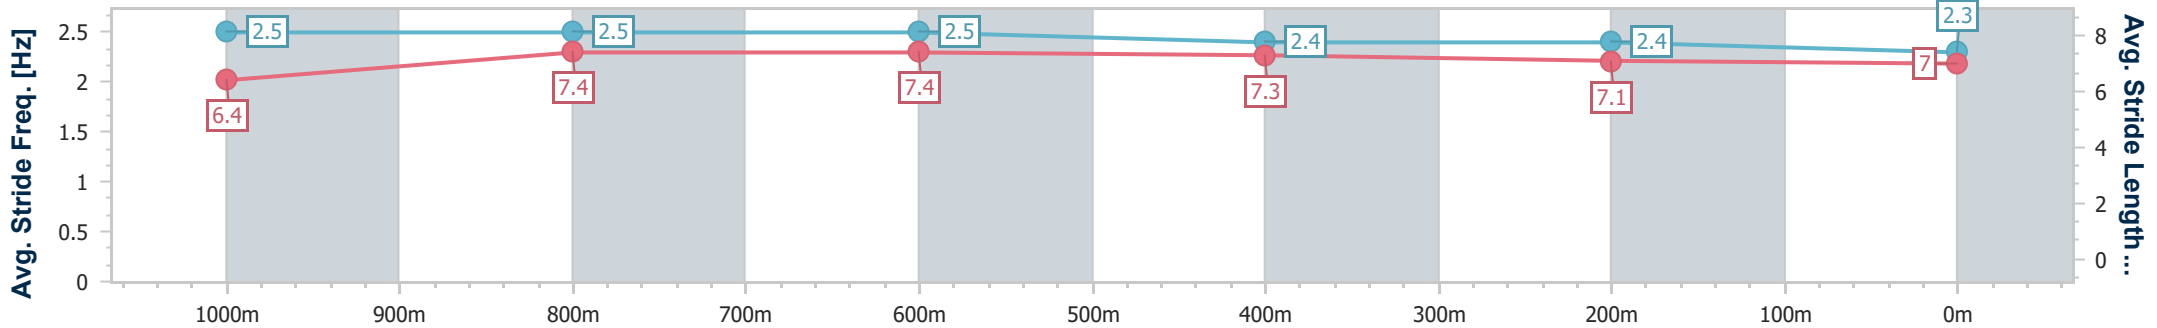

- [] Ranking at each section and finish
- .-.- No data available at this section
- NA No data available

Horse/Jockey Name	Celestial Sol
Final Rank	11
Fastest Section Time (Section)	0:10.86 (1000m)
Top Speed [km/h] (Section)	68.9 (1000m)
Race State	Finished

Ipswich QLD Professional

Race 6: TAB BENCHMARK 70 Handicap - 1200m

28 November 2024 - 16:41

Track Rating: Good 4, Weather: Overcast, Rail Position: +2.5m Entire

Section	Overall	1000m	800m	600m	400m	200m
Section Times	1:09.69 [11] (0:12.32)	0:57.37 [3] (0:10.86)	0:46.51 [3] (0:10.91)	0:35.60 [3] (0:11.47)	0:24.13 [5] (0:11.84)	0:12.29 [9] (0:12.29)
Average Speed [km/h]	58.4	66.8	66.0	63.1	60.9	58.6
Top Speed [km/h]	68.9	68.9	67.3	65.2	61.8	61.1
Avg. Dist. to Rail [m]	6.6	2.1	0.6	0.7	1.7	3.0
Avg. Stride Freq. [Hz]	2.5	2.5	2.5	2.4	2.4	2.3
Avg. Stride Length [m]	6.4	7.4	7.4	7.3	7.1	7.0

- [] Ranking at each section and finish
- .-.- No data available at this section
- NA No data available

Horse/Jockey Name	Give Giggles
Final Rank	12
Fastest Section Time (Section)	0:10.75 (1000m)
Top Speed [km/h] (Section)	68.0 (1000m)
Race State	Finished