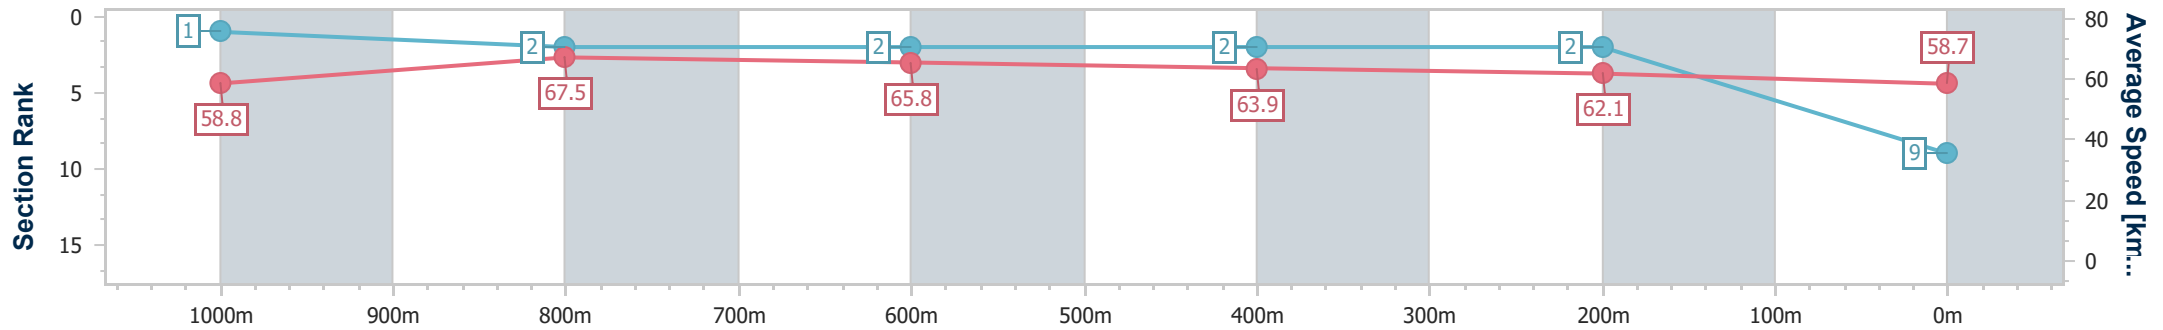

Ipswich QLD Professional

Race 6: TAB BENCHMARK 70 Handicap - 1200m

28 November 2024 - 16:41

Track Rating: Good 4, Weather: Overcast, Rail Position: +2.5m Entire

Section	Overall	1000m	800m	600m	400m	200m
Section Times	1:09.13 [9] (0:12.26)	0:56.87 [1] (0:10.71)	0:46.16 [2] (0:10.97)	0:35.19 [2] (0:11.31)	0:23.88 [2] (0:11.61)	0:12.27 [2] (0:12.27)
Average Speed [km/h]	58.8	67.5	65.8	63.9	62.1	58.7
Top Speed [km/h]	68.6	68.7	67.2	65.2	63.0	60.8
Avg. Dist. to Rail [m]	4.0	1.5	0.6	0.8	1.2	3.3
Avg. Stride Freq. [Hz]	2.6	2.6	2.6	2.5	2.5	2.4
Avg. Stride Length [m]	6.3	7.1	7.1	7.1	6.8	6.7

- [] Ranking at each section and finish
- .-.- No data available at this section
- NA No data available

Horse/Jockey Name	Roll Up
Final Rank	10
Fastest Section Time (Section)	0:10.83 (1000m)
Top Speed [km/h] (Section)	67.0 (1000m)
Race State	Finished