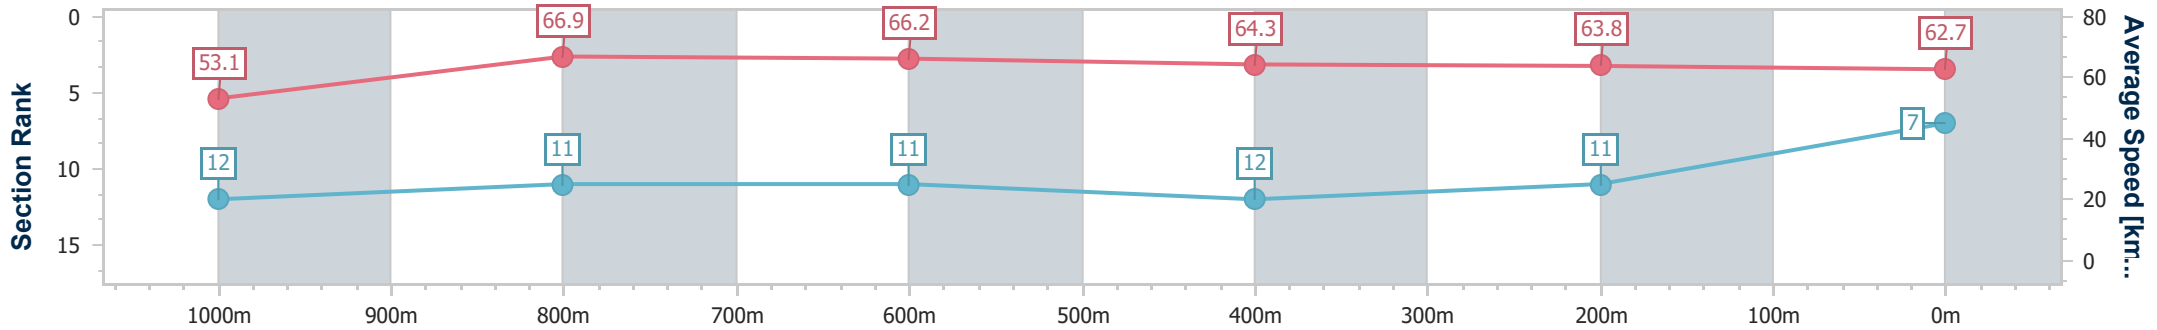

Ipswich QLD Professional

Race 6: TAB BENCHMARK 70 Handicap - 1200m

28 November 2024 - 16:41

Track Rating: Good 4, Weather: Overcast, Rail Position: +2.5m Entire

Section	Overall	1000m	800m	600m	400m	200m
Section Times	1:09.03 [7] (0:13.62)	0:55.41 [12] (0:10.75)	0:44.66 [11] (0:10.81)	0:33.85 [11] (0:11.10)	0:22.75 [12] (0:11.23)	0:11.52 [11] (0:11.52)
Average Speed [km/h]	53.1	66.9	66.2	64.3	63.8	62.7
Top Speed [km/h]	66.6	68.2	67.4	66.3	64.9	63.8
Avg. Dist. to Rail [m]	7.4	0.6	2.0	1.7	1.7	4.7
Avg. Stride Freq. [Hz]	2.4	2.6	2.5	2.5	2.5	2.5
Avg. Stride Length [m]	6.1	7.2	7.2	7.1	7.1	7.1