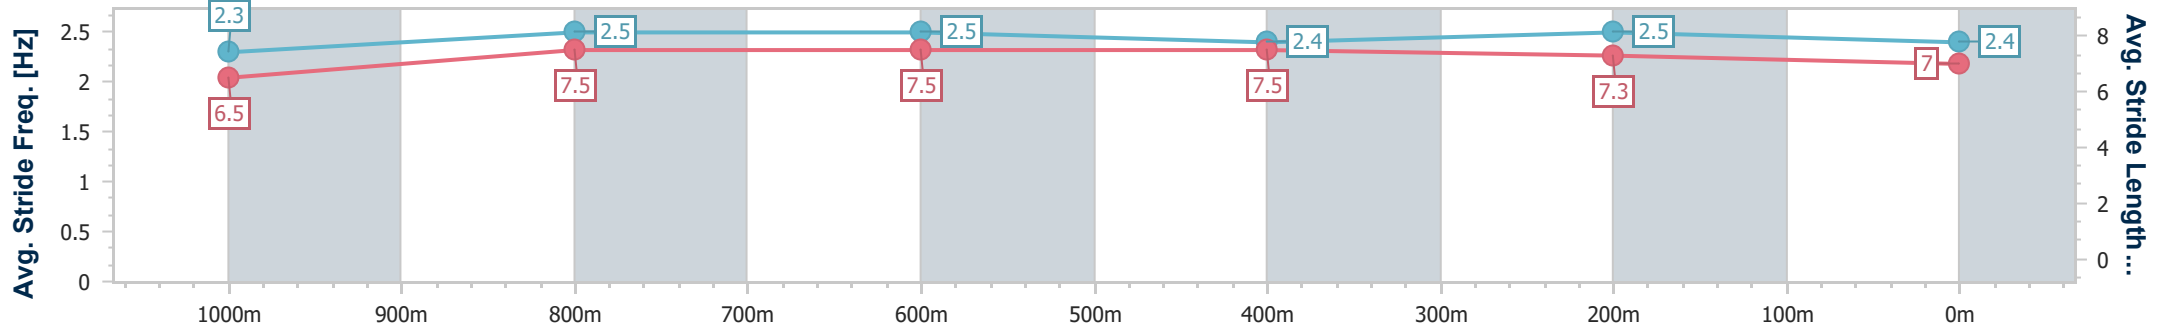

Ipswich QLD Professional

Race 6: TAB BENCHMARK 70 Handicap - 1200m

28 November 2024 - 16:41

Track Rating: Good 4, Weather: Overcast, Rail Position: +2.5m Entire

Section	Overall	1000m	800m	600m	400m	200m
Section Times	1:09.01 [4] (0:13.18)	0:55.83 [10] (0:10.89)	0:44.94 [10] (0:10.86)	0:34.08 [10] (0:11.12)	0:22.96 [10] (0:11.31)	0:11.65 [8] (0:11.65)
Average Speed [km/h]	54.8	66.2	66.5	64.9	64.0	61.8
Top Speed [km/h]	65.6	67.0	66.9	66.2	64.4	64.0
Avg. Dist. to Rail [m]	5.8	1.6	0.7	0.5	2.8	5.7
Avg. Stride Freq. [Hz]	2.3	2.5	2.5	2.4	2.5	2.4
Avg. Stride Length [m]	6.5	7.5	7.5	7.5	7.3	7.0