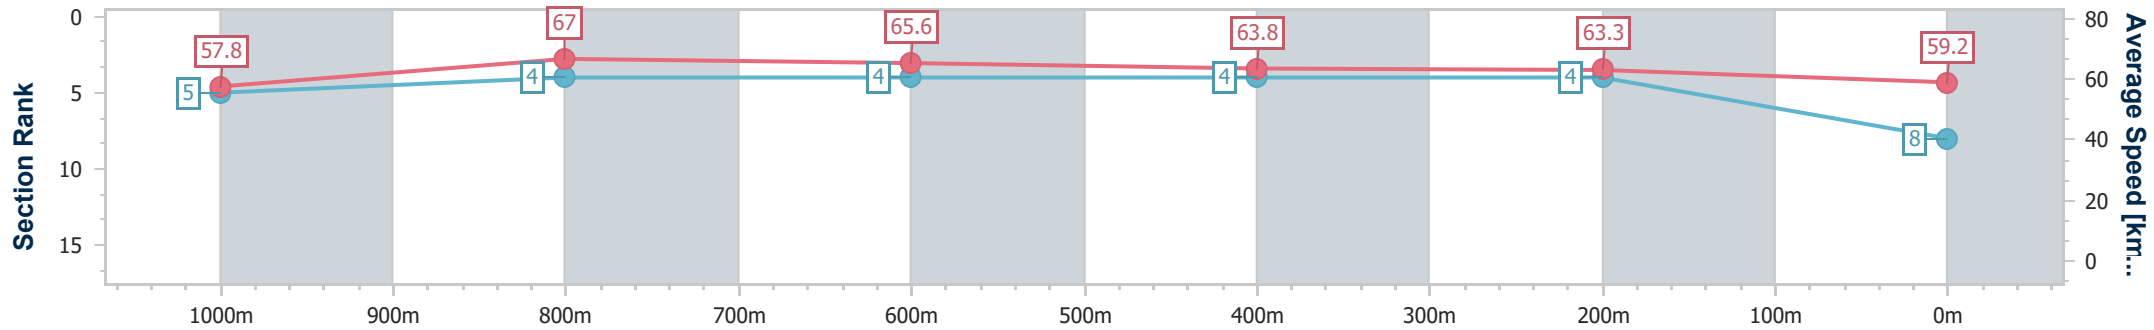

Ipswich QLD Professional

Race 6: TAB BENCHMARK 70 Handicap - 1200m

28 November 2024 - 16:41

Track Rating: Good 4, Weather: Overcast, Rail Position: +2.5m Entire

Section	Overall	1000m	800m	600m	400m	200m
Section Times	1:09.03 [8] (0:12.49)	0:56.54 [5] (0:10.70)	0:45.84 [4] (0:10.98)	0:34.86 [4] (0:11.27)	0:23.59 [4] (0:11.46)	0:12.13 [4] (0:12.13)
Average Speed [km/h]	57.8	67.0	65.6	63.8	63.3	59.2
Top Speed [km/h]	67.0	68.7	66.5	65.4	64.2	62.2
Avg. Dist. to Rail [m]	4.4	0.7	1.1	0.5	2.6	3.9
Avg. Stride Freq. [Hz]	2.4	2.3	2.3	2.2	2.3	2.2
Avg. Stride Length [m]	6.6	8.0	8.0	7.9	7.7	7.4

- [] Ranking at each section and finish
- .-.- No data available at this section
- NA No data available

Horse/Jockey Name	One 'N' Only
Final Rank	9
Fastest Section Time (Section)	0:10.71 (1000m)
Top Speed [km/h] (Section)	68.7 (1000m)
Race State	Finished