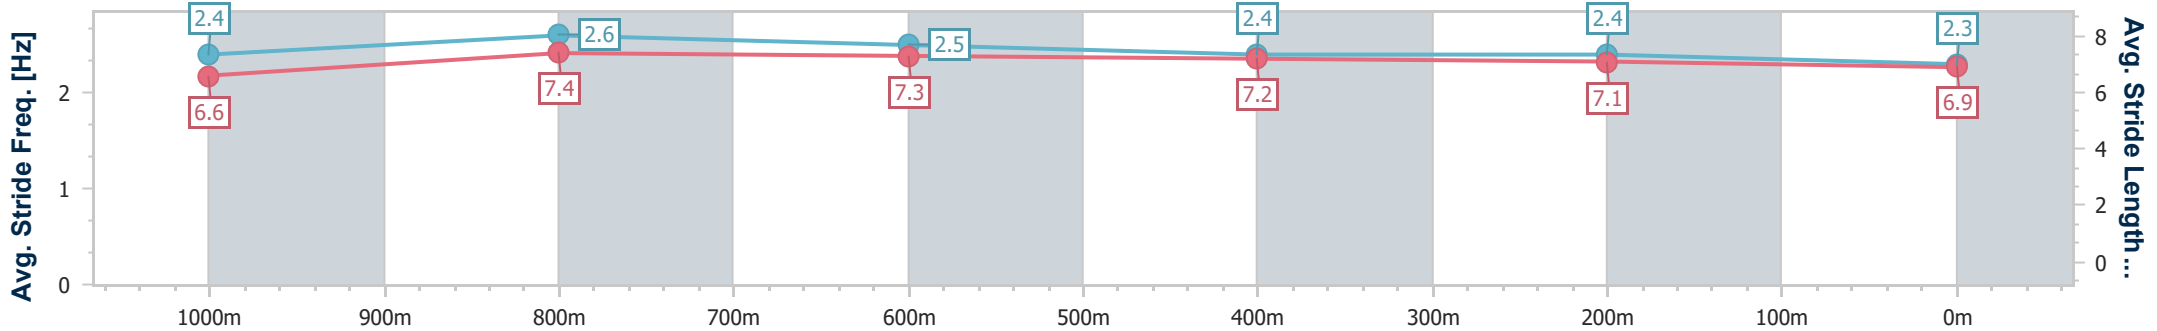

Ipswich QLD Professional

Race 6: TAB BENCHMARK 70 Handicap - 1200m

28 November 2024 - 16:41

Track Rating: Good 4, Weather: Overcast, Rail Position: +2.5m Entire

Section	Overall	1000m	800m	600m	400m	200m
Section Times	1:08.98 [3] (0:12.28)	0:56.70 [2] (0:10.59)	0:46.11 [1] (0:10.91)	0:35.20 [1] (0:11.36)	0:23.84 [1] (0:11.50)	0:12.34 [1] (0:12.34)
Average Speed [km/h]	58.8	67.7	65.8	62.7	62.2	58.2
Top Speed [km/h]	68.8	69.3	67.6	64.0	63.0	60.7
Avg. Dist. to Rail [m]	1.5	0.5	1.8	1.8	1.5	0.4
Avg. Stride Freq. [Hz]	2.4	2.6	2.5	2.4	2.4	2.3
Avg. Stride Length [m]	6.6	7.4	7.3	7.2	7.1	6.9