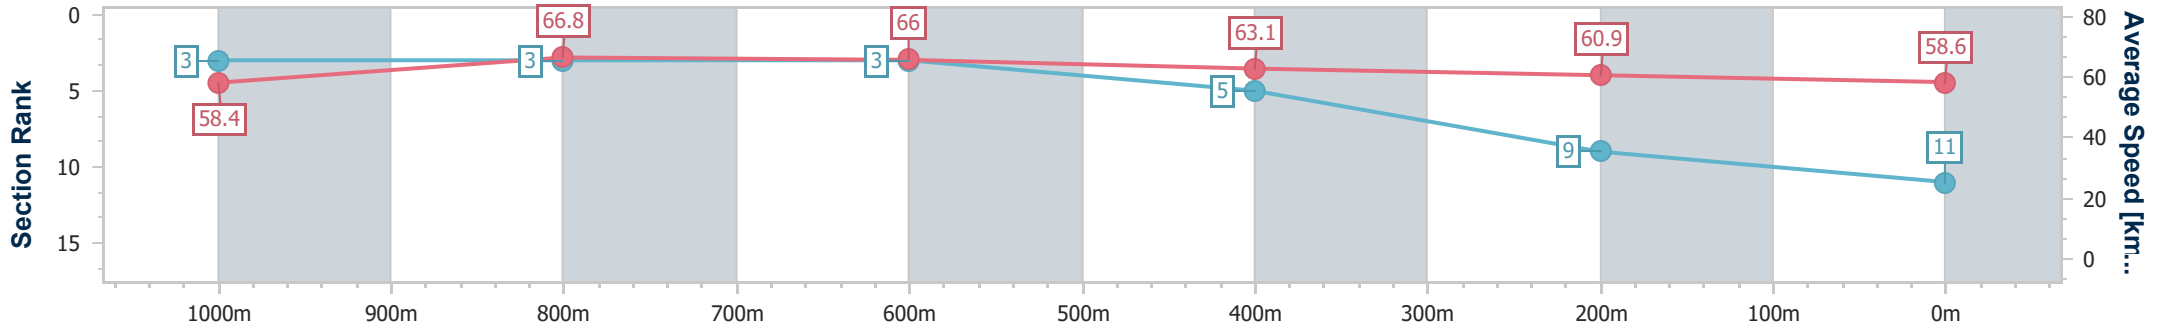

- [] Ranking at each section and finish
- .-.- No data available at this section
- NA No data available

Horse/Jockey Name	Celestial Sol
Final Rank	11
Fastest Section Time (Section)	0:10.86 (1000m)
Top Speed [km/h] (Section)	68.9 (1000m)
Race State	Finished

Ipswich QLD Professional

Race 6: TAB BENCHMARK 70 Handicap - 1200m

28 November 2024 - 16:41

Track Rating: Good 4, Weather: Overcast, Rail Position: +2.5m Entire

Section	Overall	1000m	800m	600m	400m	200m
Section Times	1:09.69 [11] (0:12.32)	0:57.37 [3] (0:10.86)	0:46.51 [3] (0:10.91)	0:35.60 [3] (0:11.47)	0:24.13 [5] (0:11.84)	0:12.29 [9] (0:12.29)
Average Speed [km/h]	58.4	66.8	66.0	63.1	60.9	58.6
Top Speed [km/h]	68.9	68.9	67.3	65.2	61.8	61.1
Avg. Dist. to Rail [m]	6.6	2.1	0.6	0.7	1.7	3.0
Avg. Stride Freq. [Hz]	2.5	2.5	2.5	2.4	2.4	2.3
Avg. Stride Length [m]	6.4	7.4	7.4	7.3	7.1	7.0

- [] Ranking at each section and finish
- .-.- No data available at this section
- NA No data available

Horse/Jockey Name	Give Giggles
Final Rank	12
Fastest Section Time (Section)	0:10.75 (1000m)
Top Speed [km/h] (Section)	68.0 (1000m)
Race State	Finished