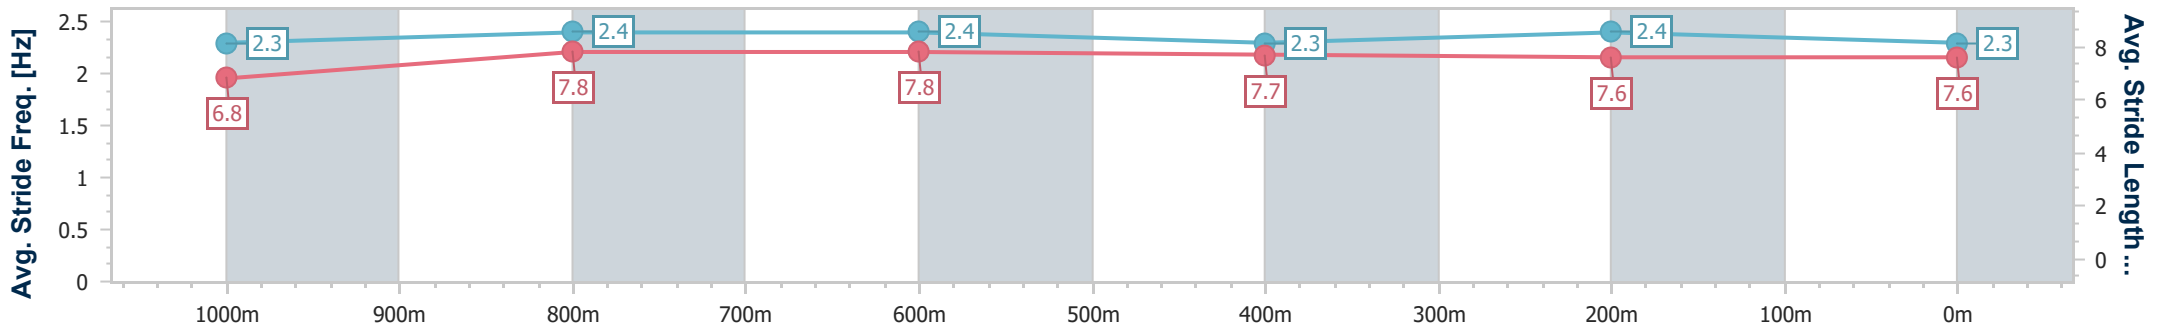

28 November 2024 - 16:41

Track Rating: Good 4, Weather: Overcast, Rail Position: +2.5m Entire

Section	Overall	1000m	800m	600m	400m	200m
Section Times	1:08.48 [1] (0:12.70)	0:55.78 [6] (0:10.70)	0:45.08 [6] (0:10.96)	0:34.12 [6] (0:11.29)	0:22.83 [7] (0:11.28)	0:11.55 [5] (0:11.55)
Average Speed [km/h]	56.6	67.4	66.0	64.0	64.3	62.4
Top Speed [km/h]	67.1	67.9	67.4	66.1	65.8	65.5
Avg. Dist. to Rail [m]	7.7	0.7	0.7	0.8	3.1	4.4
Avg. Stride Freq. [Hz]	2.3	2.4	2.4	2.3	2.4	2.3
Avg. Stride Length [m]	6.8	7.8	7.8	7.7	7.6	7.6