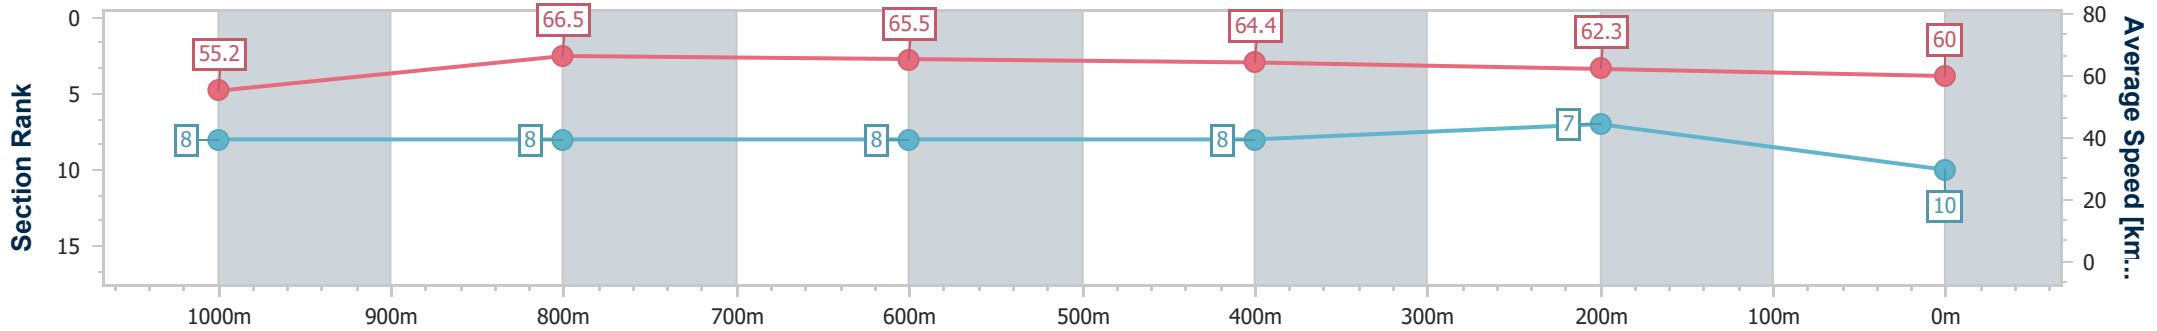

- [] Ranking at each section and finish
- .-.- No data available at this section
- NA No data available

Horse/Jockey Name	Roll Up
Final Rank	10
Fastest Section Time (Section)	0:10.83 (1000m)
Top Speed [km/h] (Section)	67.0 (1000m)
Race State	Finished

Ipswich QLD Professional

Race 6: TAB BENCHMARK 70 Handicap - 1200m

28 November 2024 - 16:41

Track Rating: Good 4, Weather: Overcast, Rail Position: +2.5m Entire

Section	Overall	1000m	800m	600m	400m	200m
Section Times	1:09.19 [10] (0:13.08)	0:56.11 [8] (0:10.83)	0:45.28 [8] (0:10.87)	0:34.41 [8] (0:11.00)	0:23.41 [8] (0:11.38)	0:12.03 [7] (0:12.03)
Average Speed [km/h]	55.2	66.5	65.5	64.4	62.3	60.0
Top Speed [km/h]	66.0	67.0	66.5	65.6	63.8	63.9
Avg. Dist. to Rail [m]	2.8	0.4	2.4	4.1	2.6	2.0
Avg. Stride Freq. [Hz]	2.2	2.3	2.3	2.3	2.3	2.2
Avg. Stride Length [m]	6.9	7.9	7.9	7.8	7.6	7.5

- [] Ranking at each section and finish
- .-.- No data available at this section
- NA No data available

Horse/Jockey Name	Celestial Sol
Final Rank	11
Fastest Section Time (Section)	0:10.86 (1000m)
Top Speed [km/h] (Section)	68.9 (1000m)
Race State	Finished