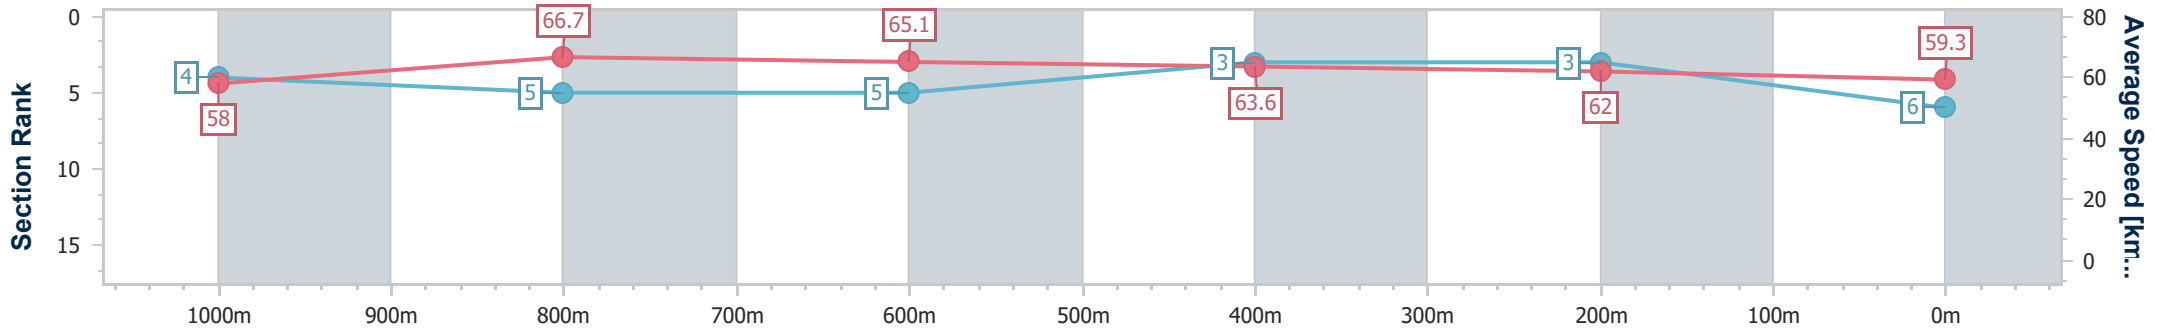

Ipswich QLD Professional

Race 6: TAB BENCHMARK 70 Handicap - 1200m

28 November 2024 - 16:41

Track Rating: Good 4, Weather: Overcast, Rail Position: +2.5m Entire

Section	Overall	1000m	800m	600m	400m	200m
Section Times	1:09.03 [6] (0:12.46)	0:56.57 [4] (0:10.77)	0:45.80 [5] (0:10.95)	0:34.85 [5] (0:11.22)	0:23.63 [3] (0:11.49)	0:12.14 [3] (0:12.14)
Average Speed [km/h]	58.0	66.7	65.1	63.6	62.0	59.3
Top Speed [km/h]	67.3	67.5	67.1	66.7	63.3	61.4
Avg. Dist. to Rail [m]	3.0	0.5	1.8	2.6	1.4	2.0
Avg. Stride Freq. [Hz]	2.5	2.5	2.4	2.4	2.4	2.3
Avg. Stride Length [m]	6.5	7.5	7.5	7.4	7.2	7.1

- [] Ranking at each section and finish
- .-.- No data available at this section
- NA No data available

Horse/Jockey Name	Over 'N' Out
Final Rank	7
Fastest Section Time (Section)	0:10.75 (1000m)
Top Speed [km/h] (Section)	68.2 (1000m)
Race State	Finished