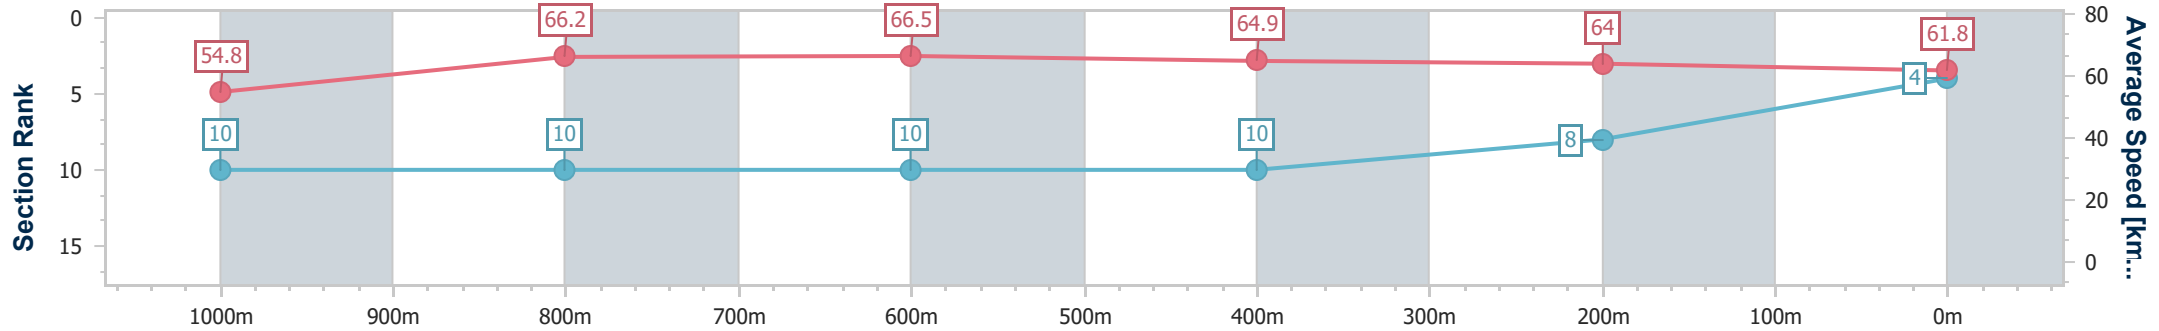

Ipswich QLD Professional

Race 6: TAB BENCHMARK 70 Handicap - 1200m

28 November 2024 - 16:41

Track Rating: Good 4, Weather: Overcast, Rail Position: +2.5m Entire

Section	Overall	1000m	800m	600m	400m	200m
Section Times	1:09.01 [4] (0:13.18)	0:55.83 [10] (0:10.89)	0:44.94 [10] (0:10.86)	0:34.08 [10] (0:11.12)	0:22.96 [10] (0:11.31)	0:11.65 [8] (0:11.65)
Average Speed [km/h]	54.8	66.2	66.5	64.9	64.0	61.8
Top Speed [km/h]	65.6	67.0	66.9	66.2	64.4	64.0
Avg. Dist. to Rail [m]	5.8	1.6	0.7	0.5	2.8	5.7
Avg. Stride Freq. [Hz]	2.3	2.5	2.5	2.4	2.5	2.4
Avg. Stride Length [m]	6.5	7.5	7.5	7.5	7.3	7.0