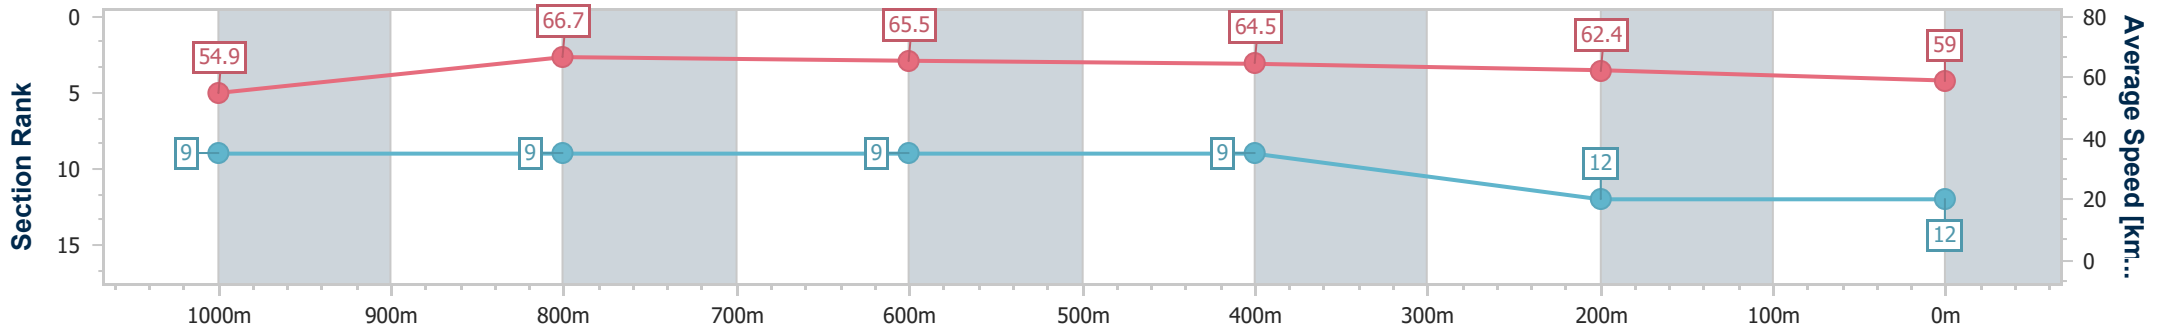

- [] Ranking at each section and finish
- .-.- No data available at this section
- NA No data available

Horse/Jockey Name	Give Giggles
Final Rank	12
Fastest Section Time (Section)	0:10.75 (1000m)
Top Speed [km/h] (Section)	68.0 (1000m)
Race State	Finished

Ipswich QLD Professional

Race 6: TAB BENCHMARK 70 Handicap - 1200m

28 November 2024 - 16:41

Track Rating: Good 4, Weather: Overcast, Rail Position: +2.5m Entire

Section	Overall	1000m	800m	600m	400m	200m
Section Times	1:09.79 [12] (0:13.18)	0:56.61 [9] (0:10.75)	0:45.86 [9] (0:10.96)	0:34.90 [9] (0:11.15)	0:23.75 [9] (0:11.54)	0:12.21 [12] (0:12.21)
Average Speed [km/h]	54.9	66.7	65.5	64.5	62.4	59.0
Top Speed [km/h]	67.4	68.0	67.6	65.6	64.1	60.0
Avg. Dist. to Rail [m]	4.6	0.5	0.9	0.5	0.2	0.3
Avg. Stride Freq. [Hz]	2.4	2.4	2.4	2.4	2.4	2.3
Avg. Stride Length [m]	6.4	7.7	7.7	7.5	7.4	7.2

- [] Ranking at each section and finish
- .-.- No data available at this section
- NA No data available