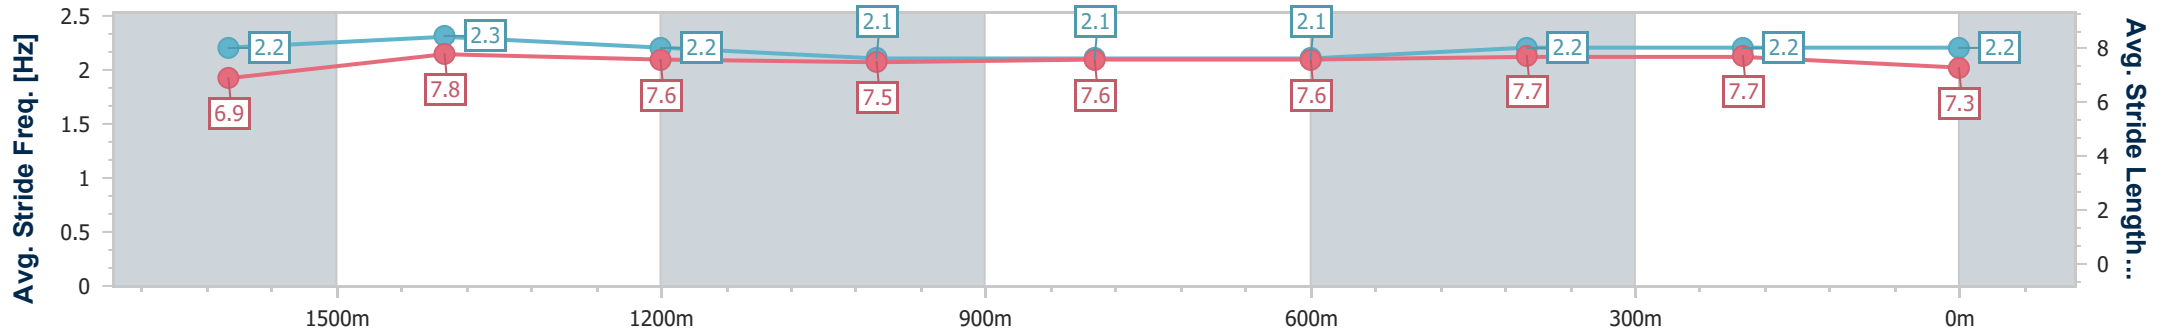

- [] Ranking at each section and finish
- .-.- No data available at this section
- NA No data available

Horse/Jockey Name	Ready Lightly
Final Rank	7
Fastest Section Time (Section)	0:11.43 (1600m)
Top Speed [km/h] (Section)	64.1 (1600m)
Race State	Finished

Sunshine Coast QLD Professional

Race 1: Integrale Homes Maiden Handicap - 1800m

29 November 2024 - 17:50

Track Rating: Soft 5, Weather: Overcast, Rail Position: +5m Entire

Section	Overall	1600m	1400m	1200m	1000m	800m	600m	400m	200m			
Section Times	1:51.97 [7] (0:14.04)	1:37.93 [4] (0:11.43)	1:26.50 [4] (0:12.24)	1:14.26 [4] (0:12.46)	1:01.80 [4] (0:12.74)	0:49.06 [3] (0:12.57)	0:36.49 [4] (0:12.00)	0:24.49 [3] (0:11.76)	0:12.73 [4] (0:12.73)			
Average Speed [km/h]	51.4	63.1	59.2	57.8	56.8	57.9	60.0	61.4	56.5			
Top Speed [km/h]	63.5	64.1	61.0	58.3	57.3	58.9	62.2	62.0	59.3			
Avg. Dist. to Rail [m]	2.6	0.8	1.5	1.9	2.1	1.5	0.8	0.9	2.3			
Avg. Stride Freq. [Hz]	2.2	2.3	2.2	2.1	2.1	2.1	2.2	2.2	2.2			
Avg. Stride Length [m]	6.9	7.8	7.6	7.5	7.6	7.6	7.7	7.7	7.3			

- [] Ranking at each section and finish
- .-.- No data available at this section
- NA No data available

Horse/Jockey Name	Snow Show
Final Rank	8
Fastest Section Time (Section)	0:11.53 (1600m)
Top Speed [km/h] (Section)	65.2 (1600m)
Race State	Finished