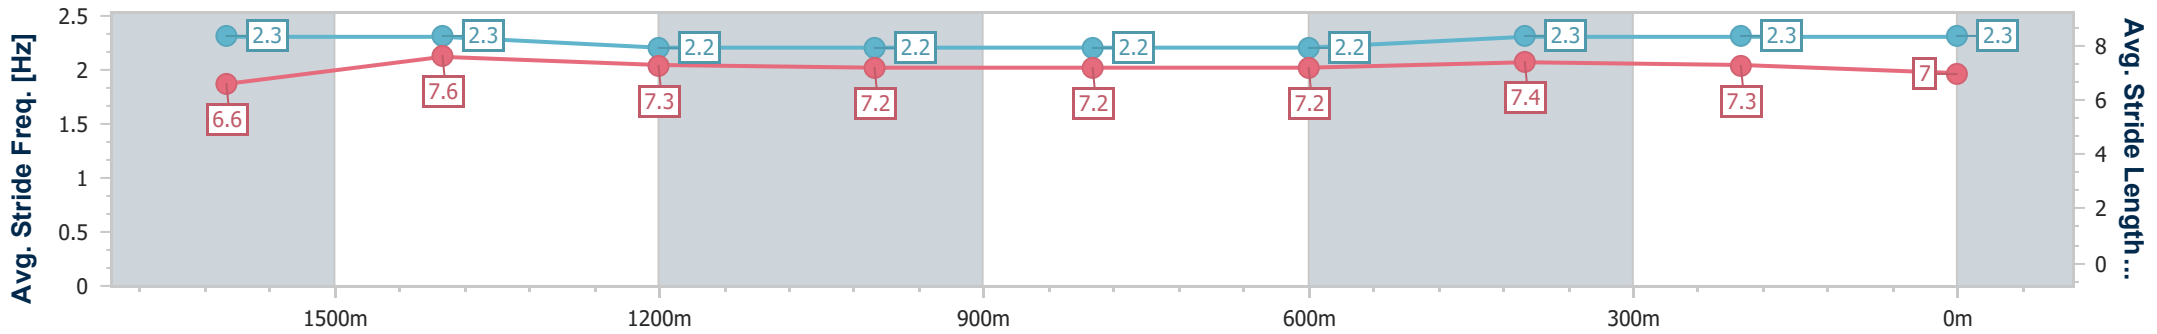

Sunshine Coast QLD Professional

Race 1: Integrale Homes Maiden Handicap - 1800m

29 November 2024 - 17:50

Track Rating: Soft 5, Weather: Overcast, Rail Position: +5m Entire

Section	Overall	1600m	1400m	1200m	1000m	800m	600m	400m	200m			
Section Times	1:51.54 [4] (0:14.26)	1:37.28 [6] (0:11.39)	1:25.89 [6] (0:12.38)	1:13.51 [5] (0:12.55)	1:00.96 [5] (0:12.76)	0:48.20 [6] (0:12.38)	0:35.82 [5] (0:11.91)	0:23.91 [5] (0:11.66)	0:12.25 [6] (0:12.25)			
Average Speed [km/h]	50.5	63.2	58.5	57.4	56.7	58.5	60.7	61.7	58.9			
Top Speed [km/h]	64.7	64.5	61.7	58.2	57.9	60.3	62.9	63.1	60.5			
Avg. Dist. to Rail [m]	4.7	0.8	1.1	2.3	2.2	0.8	0.6	0.7	0.5			
Avg. Stride Freq. [Hz]	2.3	2.3	2.2	2.2	2.2	2.2	2.3	2.3	2.3			
Avg. Stride Length [m]	6.6	7.6	7.3	7.2	7.2	7.2	7.4	7.3	7.0			

- [] Ranking at each section and finish
- .-.- No data available at this section
- NA No data available

Horse/Jockey Name	Shes Wondering
Final Rank	5
Fastest Section Time (Section)	0:11.38 (1600m)
Top Speed [km/h] (Section)	63.7 (1600m)
Race State	Finished