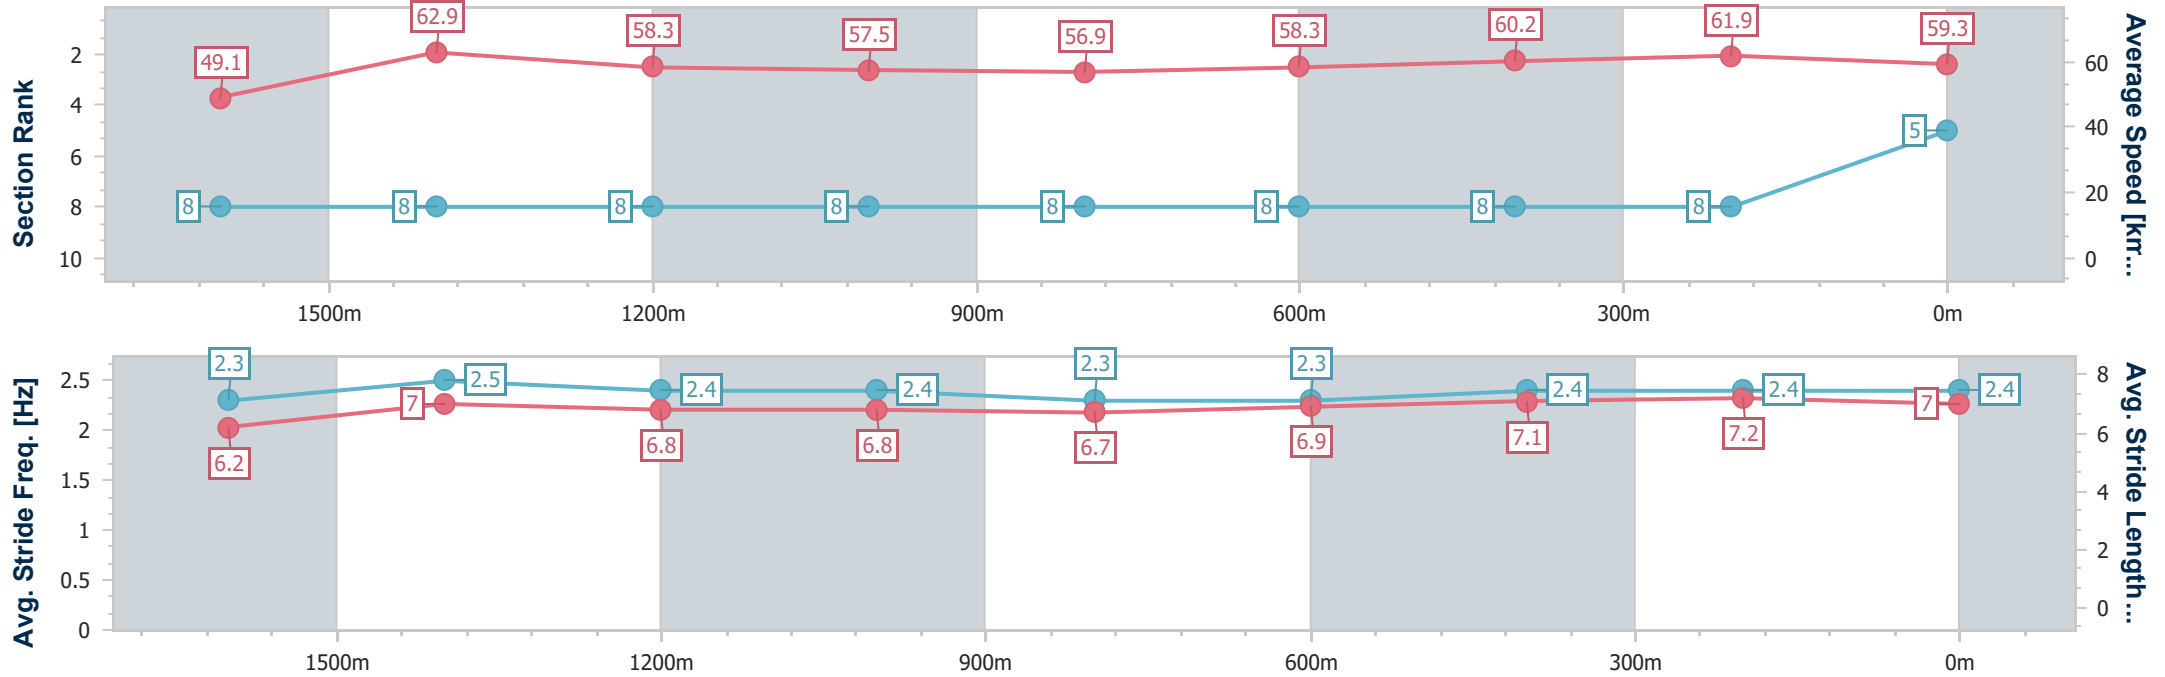

- [] Ranking at each section and finish
- .-.- No data available at this section
- NA No data available

Horse/Jockey Name	Shes Wondering
Final Rank	5
Fastest Section Time (Section)	0:11.38 (1600m)
Top Speed [km/h] (Section)	63.7 (1600m)
Race State	Finished

Sunshine Coast QLD Professional

Race 1: Integrale Homes Maiden Handicap - 1800m

29 November 2024 - 17:50

Track Rating: Soft 5, Weather: Overcast, Rail Position: +5m Entire

Section	Overall	1600m	1400m	1200m	1000m	800m	600m	400m	200m
Section Times	1:51.80 [5] (0:14.71)	1:37.09 [8] (0:11.38)	1:25.71 [8] (0:12.34)	1:13.37 [8] (0:12.50)	1:00.87 [8] (0:12.71)	0:48.16 [8] (0:12.43)	0:35.73 [8] (0:11.93)	0:23.80 [8] (0:11.63)	0:12.17 [8] (0:12.17)
Average Speed [km/h]	49.1	62.9	58.3	57.5	56.9	58.3	60.2	61.9	59.3
Top Speed [km/h]	61.9	63.7	61.4	59.6	59.2	61.1	61.9	62.9	61.9
Avg. Dist. to Rail [m]	2.1	1.7	0.7	1.4	1.7	0.9	0.4	3.8	5.4
Avg. Stride Freq. [Hz]	2.3	2.5	2.4	2.4	2.3	2.3	2.4	2.4	2.4
Avg. Stride Length [m]	6.2	7.0	6.8	6.8	6.7	6.9	7.1	7.2	7.0