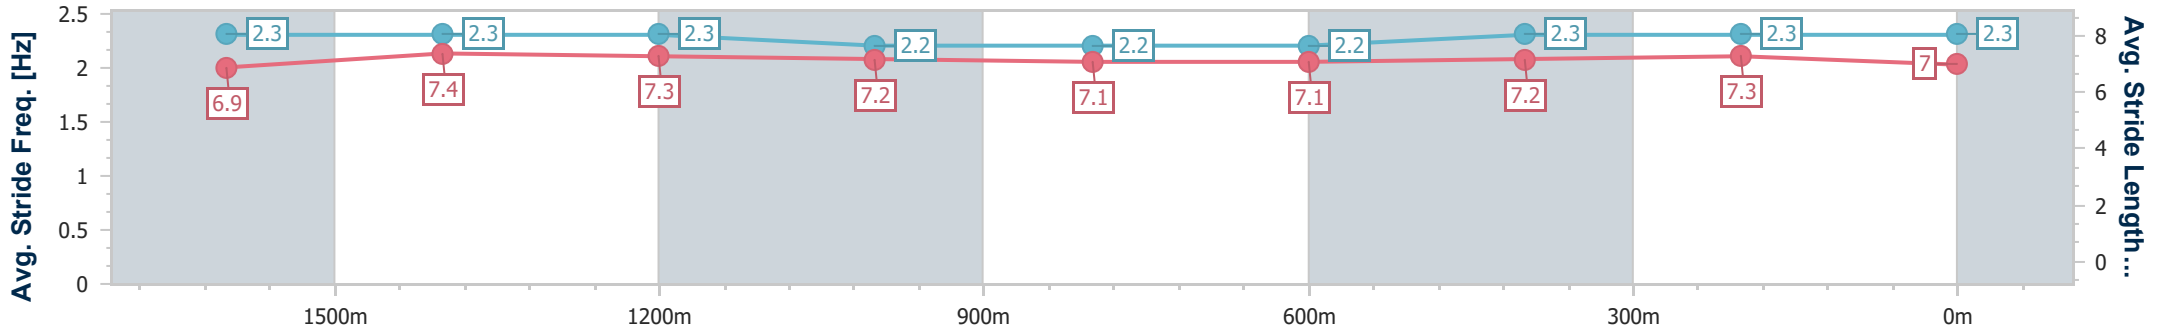

Sunshine Coast QLD Professional

Race 1: Integrale Homes Maiden Handicap - 1800m

29 November 2024 - 17:50

Track Rating: Soft 5, Weather: Overcast, Rail Position: +5m Entire

Section	Overall	1600m	1400m	1200m	1000m	800m	600m	400m	200m
Section Times	1:51.35 [2] (0:13.68)	1:37.67 [1] (0:11.48)	1:26.19 [1] (0:12.19)	1:14.00 [1] (0:12.34)	1:01.66 [1] (0:12.77)	0:48.89 [1] (0:12.52)	0:36.37 [1] (0:11.95)	0:24.42 [1] (0:11.77)	0:12.65 [1] (0:12.65)
Average Speed [km/h]	52.8	62.8	59.3	58.4	56.8	57.9	60.3	61.2	56.8
Top Speed [km/h]	63.7	64.7	61.3	60.3	58.4	59.6	61.5	62.8	59.4
Avg. Dist. to Rail [m]	3.1	0.7	1.9	1.7	2.0	1.1	0.4	0.7	2.0
Avg. Stride Freq. [Hz]	2.3	2.3	2.3	2.2	2.2	2.2	2.3	2.3	2.3
Avg. Stride Length [m]	6.9	7.4	7.3	7.2	7.1	7.1	7.2	7.3	7.0