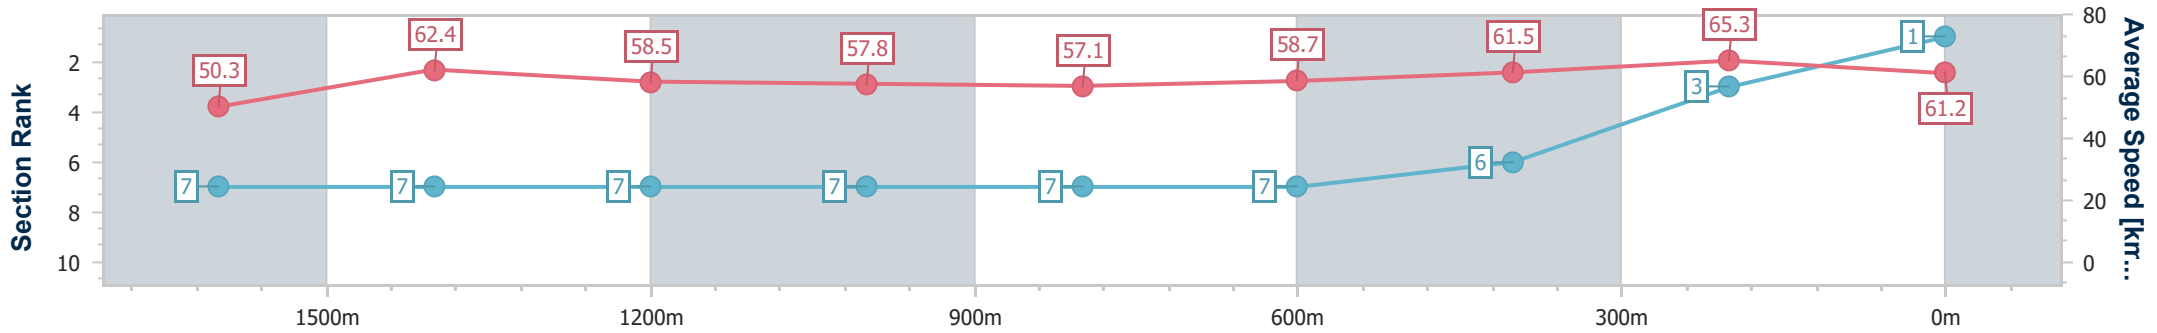

29 November 2024 - 17:50

Track Rating: Soft 5, Weather: Overcast, Rail Position: +5m Entire

Section	Overall	1600m	1400m	1200m	1000m	800m	600m	400m	200m				
Section Times	1:50.62 [1] (0:14.41)	1:36.21 [7] (0:11.55)	1:24.66 [7] (0:12.39)	1:12.27 [7] (0:12.52)	0:59.75 [7] (0:12.69)	0:47.06 [7] (0:12.40)	0:34.66 [7] (0:11.83)	0:22.83 [6] (0:11.07)	0:11.76 [3] (0:11.76)				
Average Speed [km/h]	50.3	62.4	58.5	57.8	57.1	58.7	61.5	65.3	61.2				
Top Speed [km/h]	62.4	63.3	62.1	58.9	58.3	60.5	64.0	66.0	63.7				
Avg. Dist. to Rail [m]	6.8	1.0	2.1	2.3	2.4	2.1	2.2	4.1	5.1				
Avg. Stride Freq. [Hz]	2.3	2.3	2.2	2.2	2.2	2.2	2.3	2.4	2.3				
Avg. Stride Length [m]	6.6	7.4	7.3	7.3	7.3	7.3	7.5	7.6	7.5				