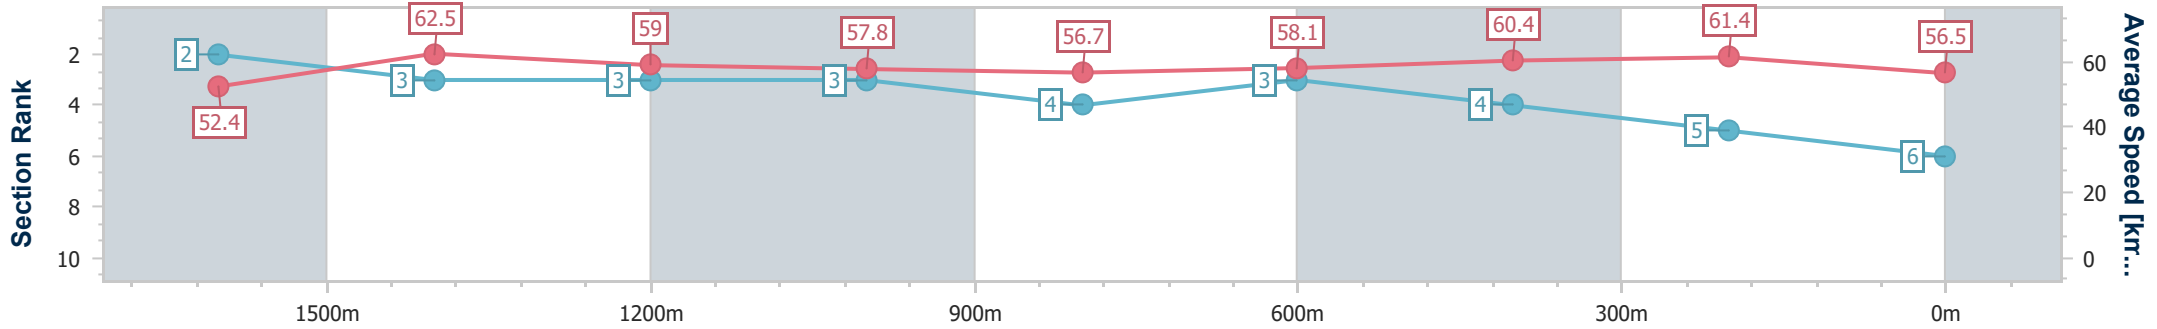

Sunshine Coast QLD Professional

Race 1: Integrale Homes Maiden Handicap - 1800m

29 November 2024 - 17:50

Track Rating: Soft 5, Weather: Overcast, Rail Position: +5m Entire

Section	Overall	1600m	1400m	1200m	1000m	800m	600m	400m	200m			
Section Times	1:51.97 [6] (0:13.82)	1:38.15 [2] (0:11.58)	1:26.57 [3] (0:12.27)	1:14.30 [3] (0:12.49)	1:01.81 [3] (0:12.77)	0:49.04 [4] (0:12.53)	0:36.51 [3] (0:12.04)	0:24.47 [4] (0:11.77)	0:12.70 [5] (0:12.70)			
Average Speed [km/h]	52.4	62.5	59.0	57.8	56.7	58.1	60.4	61.4	56.5			
Top Speed [km/h]	63.6	63.3	60.6	58.1	57.4	60.3	61.4	62.7	58.9			
Avg. Dist. to Rail [m]	4.6	1.6	2.4	2.8	2.7	2.1	1.5	2.0	4.0			
Avg. Stride Freq. [Hz]	2.2	2.2	2.2	2.1	2.1	2.1	2.2	2.2	2.2			
Avg. Stride Length [m]	7.0	7.8	7.6	7.5	7.5	7.5	7.7	7.6	7.3			

- [] Ranking at each section and finish
- .-.- No data available at this section
- NA No data available

Horse/Jockey Name	Ready Lightly
Final Rank	7
Fastest Section Time (Section)	0:11.43 (1600m)
Top Speed [km/h] (Section)	64.1 (1600m)
Race State	Finished