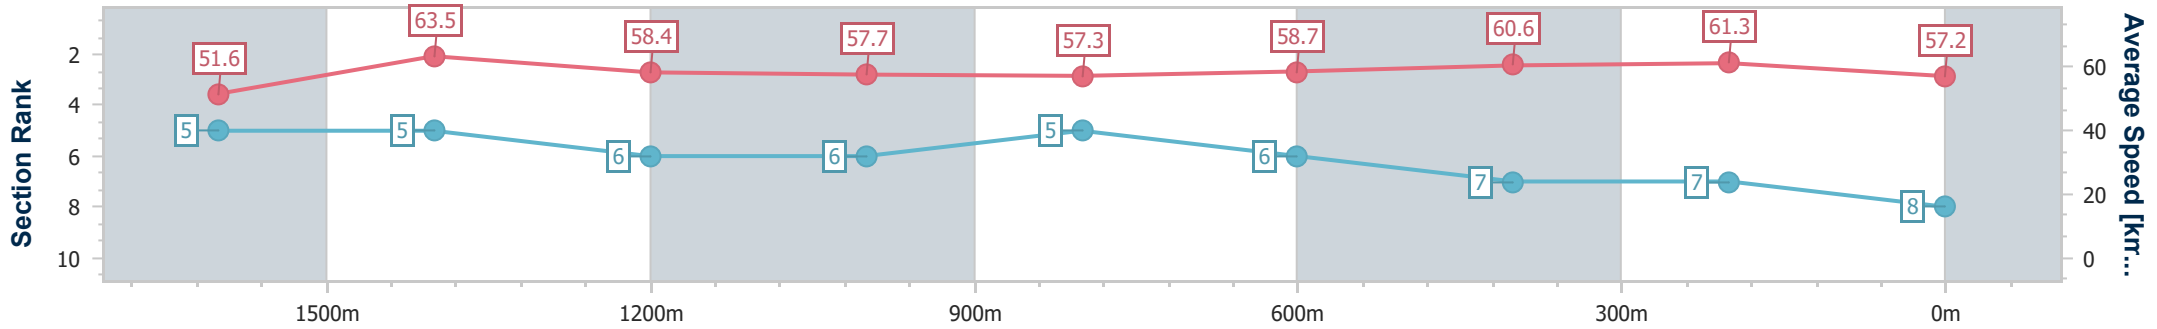

- [] Ranking at each section and finish
- .-.- No data available at this section
- NA No data available

Horse/Jockey Name	Snow Show
Final Rank	8
Fastest Section Time (Section)	0:11.53 (1600m)
Top Speed [km/h] (Section)	65.2 (1600m)
Race State	Finished

Sunshine Coast QLD Professional

Race 1: Integrale Homes Maiden Handicap - 1800m

29 November 2024 - 17:50

Track Rating: Soft 5, Weather: Overcast, Rail Position: +5m Entire

Section	Overall	1600m	1400m	1200m	1000m	800m	600m	400m	200m			
Section Times	1:52.16 [8] (0:14.08)	1:38.08 [5] (0:11.53)	1:26.55 [5] (0:12.47)	1:14.08 [6] (0:12.50)	1:01.58 [6] (0:12.69)	0:48.89 [5] (0:12.53)	0:36.36 [6] (0:12.04)	0:24.32 [7] (0:11.72)	0:12.60 [7] (0:12.60)			
Average Speed [km/h]	51.6	63.5	58.4	57.7	57.3	58.7	60.6	61.3	57.2			
Top Speed [km/h]	63.6	65.2	60.7	59.0	58.8	59.9	62.2	63.1	59.1			
Avg. Dist. to Rail [m]	7.3	4.8	4.4	3.9	3.8	3.5	2.5	3.4	6.1			
Avg. Stride Freq. [Hz]	2.2	2.3	2.2	2.2	2.1	2.2	2.2	2.3	2.2			
Avg. Stride Length [m]	6.8	7.6	7.4	7.4	7.4	7.6	7.6	7.5	7.3			