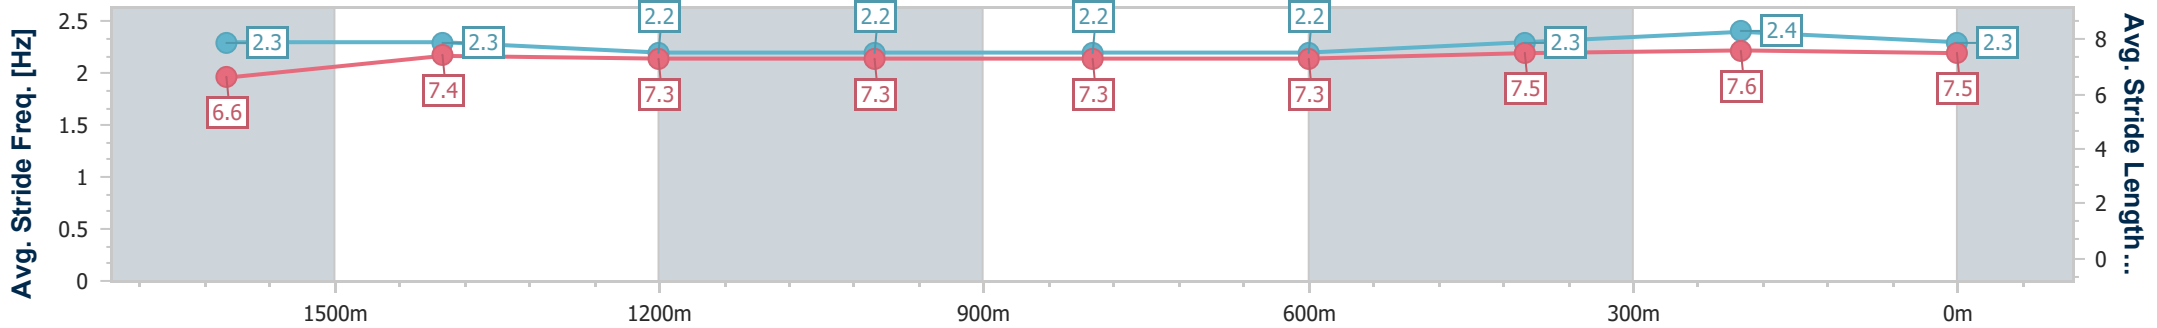

29 November 2024 - 17:50

Track Rating: Soft 5, Weather: Overcast, Rail Position: +5m Entire

Section	Overall	1600m	1400m	1200m	1000m	800m	600m	400m	200m				
Section Times	1:50.62 [1] (0:14.41)	1:36.21 [7] (0:11.55)	1:24.66 [7] (0:12.39)	1:12.27 [7] (0:12.52)	0:59.75 [7] (0:12.69)	0:47.06 [7] (0:12.40)	0:34.66 [7] (0:11.83)	0:22.83 [6] (0:11.07)	0:11.76 [3] (0:11.76)				
Average Speed [km/h]	50.3	62.4	58.5	57.8	57.1	58.7	61.5	65.3	61.2				
Top Speed [km/h]	62.4	63.3	62.1	58.9	58.3	60.5	64.0	66.0	63.7				
Avg. Dist. to Rail [m]	6.8	1.0	2.1	2.3	2.4	2.1	2.2	4.1	5.1				
Avg. Stride Freq. [Hz]	2.3	2.3	2.2	2.2	2.2	2.2	2.3	2.4	2.3				
Avg. Stride Length [m]	6.6	7.4	7.3	7.3	7.3	7.3	7.5	7.6	7.5				