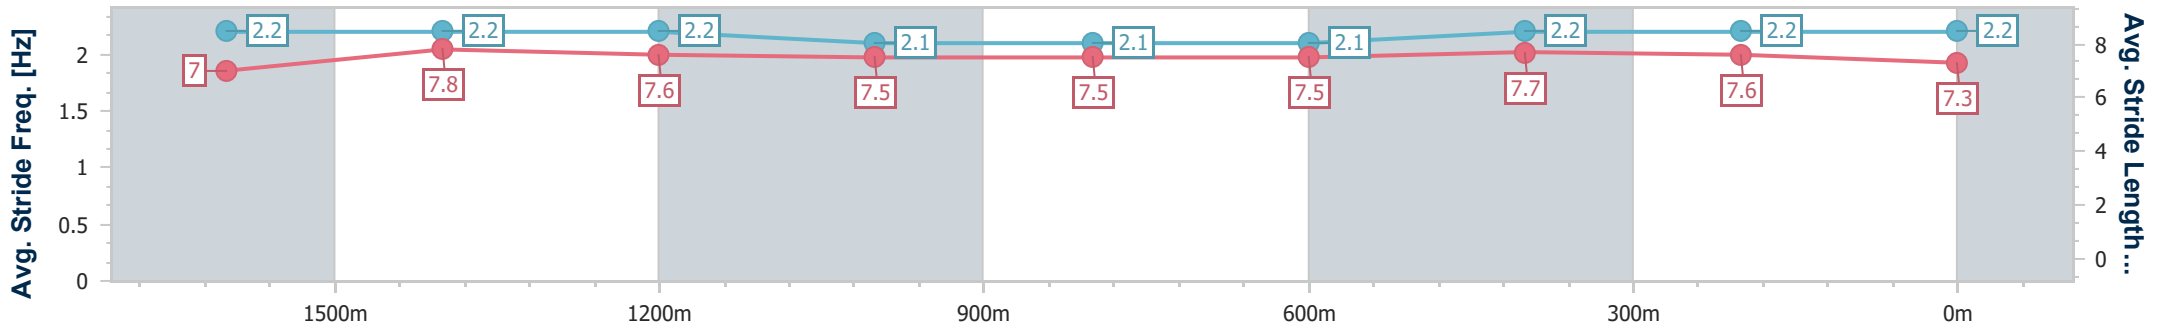

Sunshine Coast QLD Professional

Race 1: Integrale Homes Maiden Handicap - 1800m

29 November 2024 - 17:50

Track Rating: Soft 5, Weather: Overcast, Rail Position: +5m Entire

Section	Overall	1600m	1400m	1200m	1000m	800m	600m	400m	200m			
Section Times	1:51.97 [6] (0:13.82)	1:38.15 [2] (0:11.58)	1:26.57 [3] (0:12.27)	1:14.30 [3] (0:12.49)	1:01.81 [3] (0:12.77)	0:49.04 [4] (0:12.53)	0:36.51 [3] (0:12.04)	0:24.47 [4] (0:11.77)	0:12.70 [5] (0:12.70)			
Average Speed [km/h]	52.4	62.5	59.0	57.8	56.7	58.1	60.4	61.4	56.5			
Top Speed [km/h]	63.6	63.3	60.6	58.1	57.4	60.3	61.4	62.7	58.9			
Avg. Dist. to Rail [m]	4.6	1.6	2.4	2.8	2.7	2.1	1.5	2.0	4.0			
Avg. Stride Freq. [Hz]	2.2	2.2	2.2	2.1	2.1	2.1	2.2	2.2	2.2			
Avg. Stride Length [m]	7.0	7.8	7.6	7.5	7.5	7.5	7.7	7.6	7.3			

- [] Ranking at each section and finish
- .-.- No data available at this section
- NA No data available

Horse/Jockey Name	Ready Lightly
Final Rank	7
Fastest Section Time (Section)	0:11.43 (1600m)
Top Speed [km/h] (Section)	64.1 (1600m)
Race State	Finished