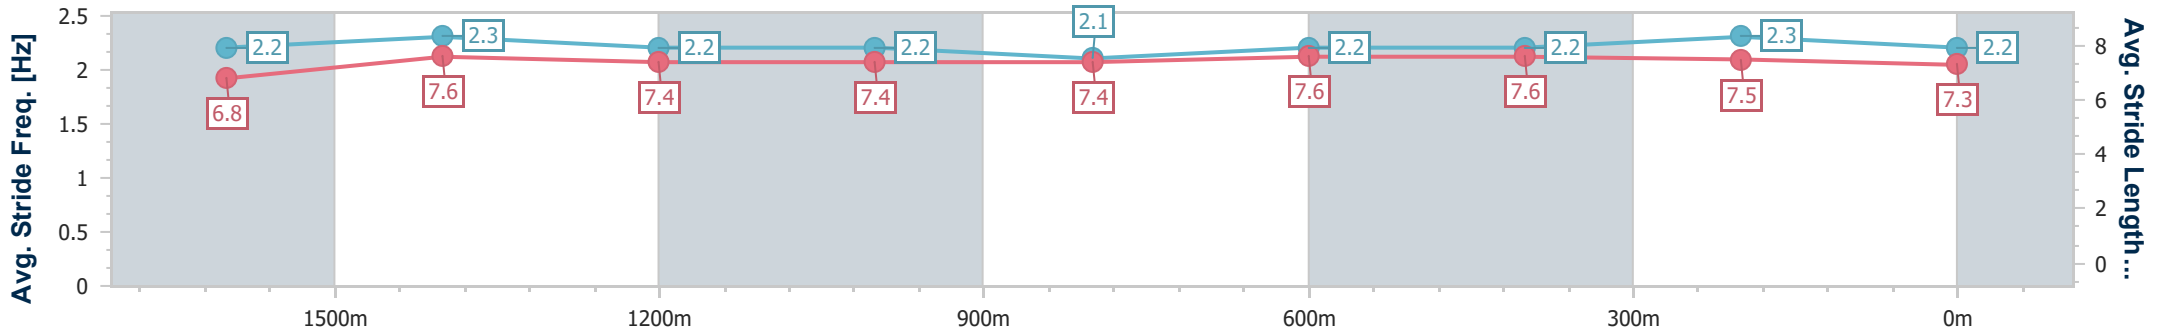

- [] Ranking at each section and finish
- .-.- No data available at this section
- NA No data available

Horse/Jockey Name	Snow Show
Final Rank	8
Fastest Section Time (Section)	0:11.53 (1600m)
Top Speed [km/h] (Section)	65.2 (1600m)
Race State	Finished

Sunshine Coast QLD Professional

Race 1: Integrale Homes Maiden Handicap - 1800m

29 November 2024 - 17:50

Track Rating: Soft 5, Weather: Overcast, Rail Position: +5m Entire

Section	Overall	1600m	1400m	1200m	1000m	800m	600m	400m	200m			
Section Times	1:52.16 [8] (0:14.08)	1:38.08 [5] (0:11.53)	1:26.55 [5] (0:12.47)	1:14.08 [6] (0:12.50)	1:01.58 [6] (0:12.69)	0:48.89 [5] (0:12.53)	0:36.36 [6] (0:12.04)	0:24.32 [7] (0:11.72)	0:12.60 [7] (0:12.60)			
Average Speed [km/h]	51.6	63.5	58.4	57.7	57.3	58.7	60.6	61.3	57.2			
Top Speed [km/h]	63.6	65.2	60.7	59.0	58.8	59.9	62.2	63.1	59.1			
Avg. Dist. to Rail [m]	7.3	4.8	4.4	3.9	3.8	3.5	2.5	3.4	6.1			
Avg. Stride Freq. [Hz]	2.2	2.3	2.2	2.2	2.1	2.2	2.2	2.3	2.2			
Avg. Stride Length [m]	6.8	7.6	7.4	7.4	7.4	7.6	7.6	7.5	7.3			