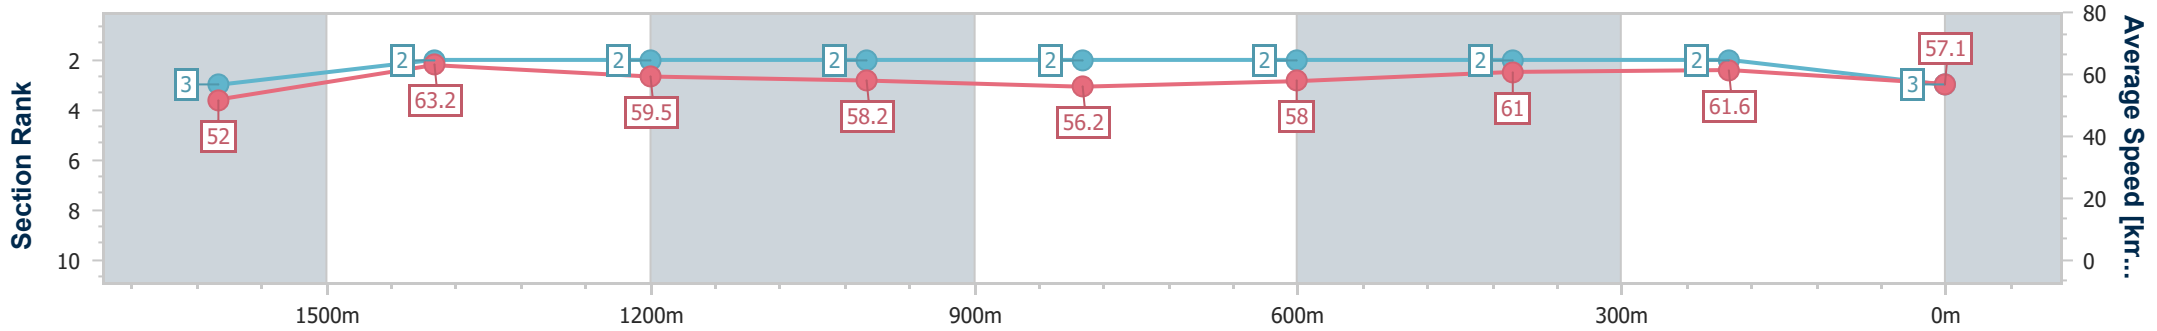

Sunshine Coast QLD Professional

Race 1: Integrale Homes Maiden Handicap - 1800m

29 November 2024 - 17:50

Track Rating: Soft 5, Weather: Overcast, Rail Position: +5m Entire

Section	Overall	1600m	1400m	1200m	1000m	800m	600m	400m	200m
Section Times	1:51.42 [3] (0:13.93)	1:37.49 [3] (0:11.39)	1:26.10 [2] (0:12.10)	1:14.00 [2] (0:12.42)	1:01.58 [2] (0:12.88)	0:48.70 [2] (0:12.53)	0:36.17 [2] (0:11.86)	0:24.31 [2] (0:11.70)	0:12.61 [2] (0:12.61)
Average Speed [km/h]	52.0	63.2	59.5	58.2	56.2	58.0	61.0	61.6	57.1
Top Speed [km/h]	66.0	65.0	62.1	58.9	57.8	59.7	62.4	63.3	59.7
Avg. Dist. to Rail [m]	5.7	0.6	1.3	2.4	2.3	1.4	1.0	1.9	2.3
Avg. Stride Freq. [Hz]	2.3	2.3	2.2	2.2	2.2	2.2	2.3	2.3	2.2
Avg. Stride Length [m]	6.7	7.6	7.4	7.4	7.2	7.4	7.4	7.3	7.1