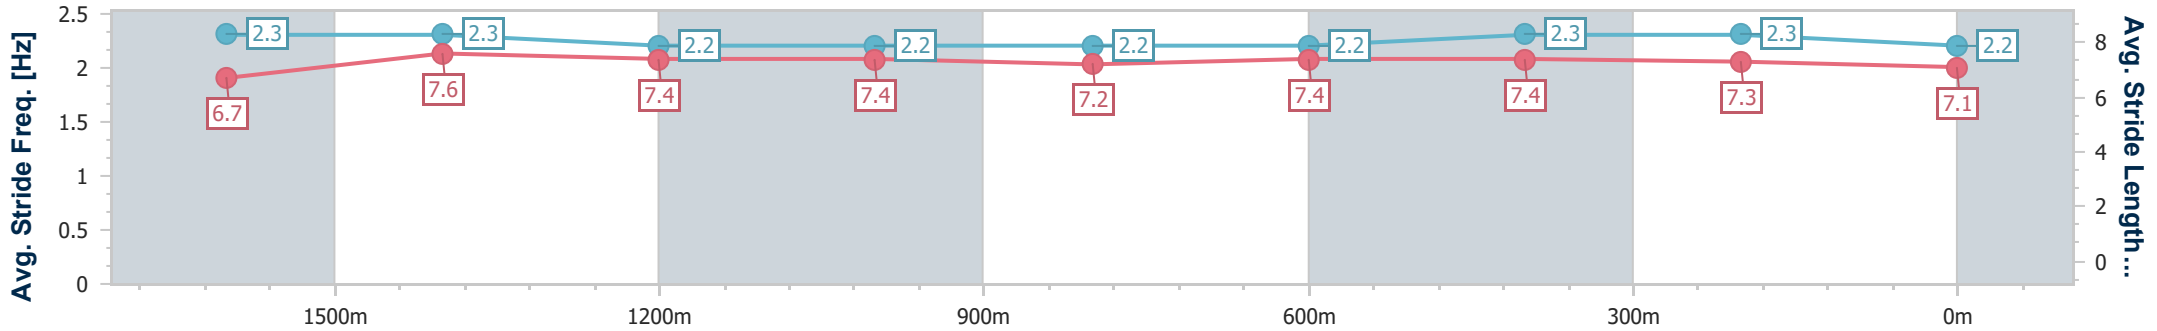

Sunshine Coast QLD Professional

Race 1: Integrale Homes Maiden Handicap - 1800m

29 November 2024 - 17:50

Track Rating: Soft 5, Weather: Overcast, Rail Position: +5m Entire

Section	Overall	1600m	1400m	1200m	1000m	800m	600m	400m	200m
Section Times	1:51.42 [3] (0:13.93)	1:37.49 [3] (0:11.39)	1:26.10 [2] (0:12.10)	1:14.00 [2] (0:12.42)	1:01.58 [2] (0:12.88)	0:48.70 [2] (0:12.53)	0:36.17 [2] (0:11.86)	0:24.31 [2] (0:11.70)	0:12.61 [2] (0:12.61)
Average Speed [km/h]	52.0	63.2	59.5	58.2	56.2	58.0	61.0	61.6	57.1
Top Speed [km/h]	66.0	65.0	62.1	58.9	57.8	59.7	62.4	63.3	59.7
Avg. Dist. to Rail [m]	5.7	0.6	1.3	2.4	2.3	1.4	1.0	1.9	2.3
Avg. Stride Freq. [Hz]	2.3	2.3	2.2	2.2	2.2	2.2	2.3	2.3	2.2
Avg. Stride Length [m]	6.7	7.6	7.4	7.4	7.2	7.4	7.4	7.3	7.1