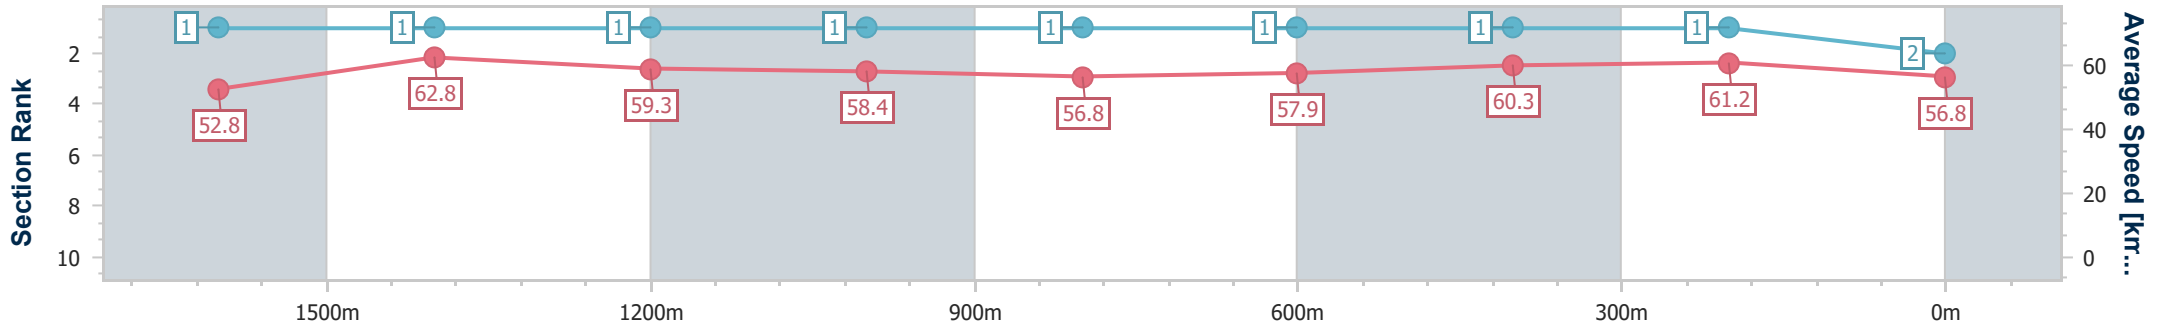

Sunshine Coast QLD Professional

Race 1: Integrale Homes Maiden Handicap - 1800m

29 November 2024 - 17:50

Track Rating: Soft 5, Weather: Overcast, Rail Position: +5m Entire

Section	Overall	1600m	1400m	1200m	1000m	800m	600m	400m	200m
Section Times	1:51.35 [2] (0:13.68)	1:37.67 [1] (0:11.48)	1:26.19 [1] (0:12.19)	1:14.00 [1] (0:12.34)	1:01.66 [1] (0:12.77)	0:48.89 [1] (0:12.52)	0:36.37 [1] (0:11.95)	0:24.42 [1] (0:11.77)	0:12.65 [1] (0:12.65)
Average Speed [km/h]	52.8	62.8	59.3	58.4	56.8	57.9	60.3	61.2	56.8
Top Speed [km/h]	63.7	64.7	61.3	60.3	58.4	59.6	61.5	62.8	59.4
Avg. Dist. to Rail [m]	3.1	0.7	1.9	1.7	2.0	1.1	0.4	0.7	2.0
Avg. Stride Freq. [Hz]	2.3	2.3	2.3	2.2	2.2	2.2	2.3	2.3	2.3
Avg. Stride Length [m]	6.9	7.4	7.3	7.2	7.1	7.1	7.2	7.3	7.0