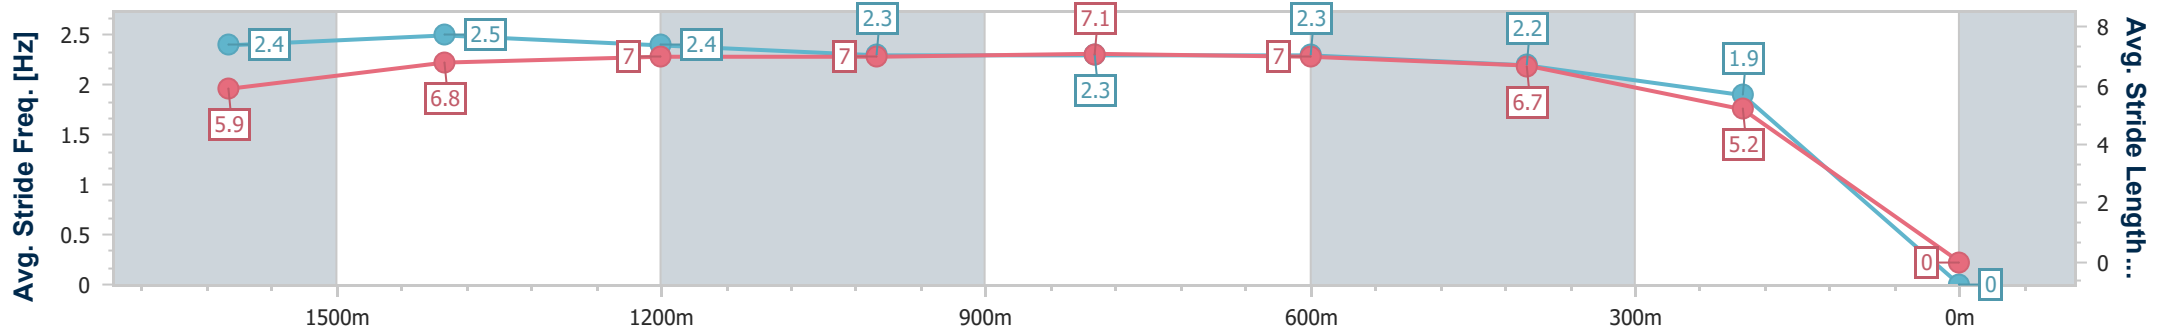

Sunshine Coast QLD Professional

Race 1: Integrale Homes Maiden Handicap - 1800m

29 November 2024 - 17:50

Track Rating: Soft 5, Weather: Overcast, Rail Position: +5m Entire

Section	Overall	1600m	1400m	1200m	1000m	800m	600m	400m	200m				
Section Times	0:00.00 [2147483647 1 (0:15.17)	0:00.00 [9] (0:11.89)	0:00.00 [9] (0:11.99)	0:00.00 [9] (0:12.30)	0:00.00 [9] (0:12.62)	0:00.00 [9] (0:12.71)	0:00.00 [9] (0:13.84)	0:00.00 [9] (0:19.99)	-:--:--				
Average Speed [km/h]	47.6	60.7	60.1	58.6	57.7	57.2	52.6	35.9	0.0				
Top Speed [km/h]	59.9	61.6	61.7	59.8	58.5	58.2	57.9	42.7	--				
Avg. Dist. to Rail [m]	1.6	1.1	1.9	2.6	2.7	2.0	1.6	1.7	0.0				
Avg. Stride Freq. [Hz]	2.4	2.5	2.4	2.3	2.3	2.3	2.2	1.9	--				
Avg. Stride Length [m]	5.9	6.8	7.0	7.0	7.1	7.0	6.7	5.2	--				

- [] Ranking at each section and finish
- :--:-- No data available at this section
- NA No data available

- [] Ranking at each section and finish
- :--:- No data available at this section
- NA No data available