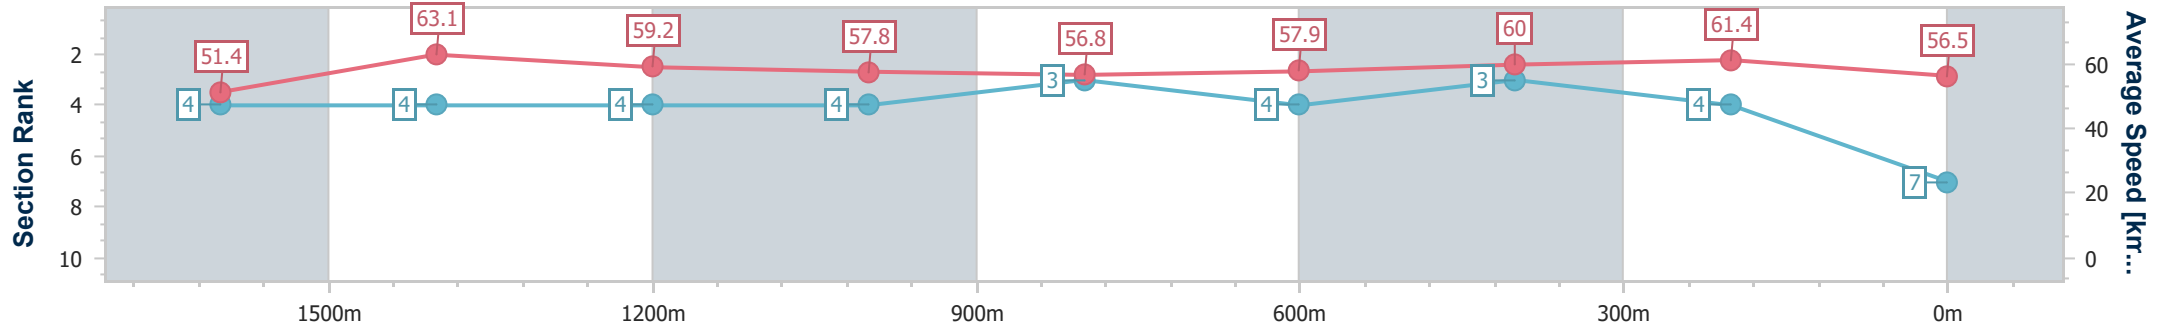

Sunshine Coast QLD Professional

Race 1: Integrale Homes Maiden Handicap - 1800m

29 November 2024 - 17:50

Track Rating: Soft 5, Weather: Overcast, Rail Position: +5m Entire

Section	Overall	1600m	1400m	1200m	1000m	800m	600m	400m	200m			
Section Times	1:51.97 [7] (0:14.04)	1:37.93 [4] (0:11.43)	1:26.50 [4] (0:12.24)	1:14.26 [4] (0:12.46)	1:01.80 [4] (0:12.74)	0:49.06 [3] (0:12.57)	0:36.49 [4] (0:12.00)	0:24.49 [3] (0:11.76)	0:12.73 [4] (0:12.73)			
Average Speed [km/h]	51.4	63.1	59.2	57.8	56.8	57.9	60.0	61.4	56.5			
Top Speed [km/h]	63.5	64.1	61.0	58.3	57.3	58.9	62.2	62.0	59.3			
Avg. Dist. to Rail [m]	2.6	0.8	1.5	1.9	2.1	1.5	0.8	0.9	2.3			
Avg. Stride Freq. [Hz]	2.2	2.3	2.2	2.1	2.1	2.1	2.2	2.2	2.2			
Avg. Stride Length [m]	6.9	7.8	7.6	7.5	7.6	7.6	7.7	7.7	7.3			

- [] Ranking at each section and finish
- .-.- No data available at this section
- NA No data available

Horse/Jockey Name	Snow Show
Final Rank	8
Fastest Section Time (Section)	0:11.53 (1600m)
Top Speed [km/h] (Section)	65.2 (1600m)
Race State	Finished