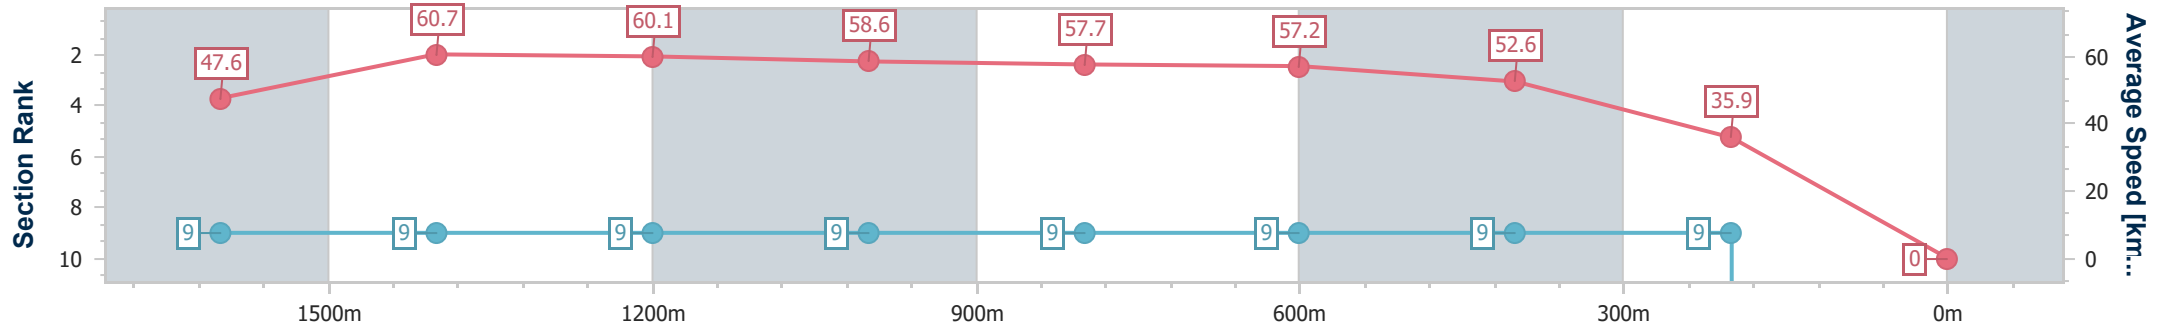

Sunshine Coast QLD Professional

Race 1: Integrale Homes Maiden Handicap - 1800m

29 November 2024 - 17:50

Track Rating: Soft 5, Weather: Overcast, Rail Position: +5m Entire

Section	Overall	1600m	1400m	1200m	1000m	800m	600m	400m	200m				
Section Times	0:00.00 [2147483647 1 (0:15.17)	0:00.00 [9] (0:11.89)	0:00.00 [9] (0:11.99)	0:00.00 [9] (0:12.30)	0:00.00 [9] (0:12.62)	0:00.00 [9] (0:12.71)	0:00.00 [9] (0:13.84)	0:00.00 [9] (0:19.99)	-:--:--				
Average Speed [km/h]	47.6	60.7	60.1	58.6	57.7	57.2	52.6	35.9	0.0				
Top Speed [km/h]	59.9	61.6	61.7	59.8	58.5	58.2	57.9	42.7	--				
Avg. Dist. to Rail [m]	1.6	1.1	1.9	2.6	2.7	2.0	1.6	1.7	0.0				
Avg. Stride Freq. [Hz]	2.4	2.5	2.4	2.3	2.3	2.3	2.2	1.9	--				
Avg. Stride Length [m]	5.9	6.8	7.0	7.0	7.1	7.0	6.7	5.2	--				

- [] Ranking at each section and finish
- :--:-- No data available at this section
- NA No data available

- [] Ranking at each section and finish
- :--:- No data available at this section
- NA No data available