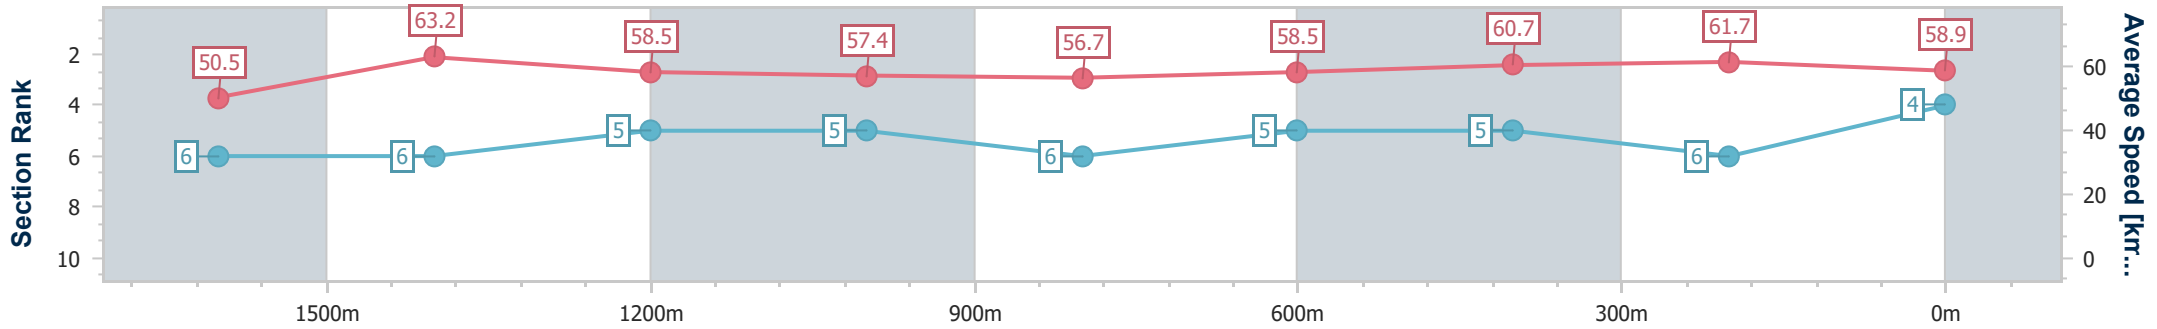

Sunshine Coast QLD Professional

Race 1: Integrale Homes Maiden Handicap - 1800m

29 November 2024 - 17:50

Track Rating: Soft 5, Weather: Overcast, Rail Position: +5m Entire

Section	Overall	1600m	1400m	1200m	1000m	800m	600m	400m	200m			
Section Times	1:51.54 [4] (0:14.26)	1:37.28 [6] (0:11.39)	1:25.89 [6] (0:12.38)	1:13.51 [5] (0:12.55)	1:00.96 [5] (0:12.76)	0:48.20 [6] (0:12.38)	0:35.82 [5] (0:11.91)	0:23.91 [5] (0:11.66)	0:12.25 [6] (0:12.25)			
Average Speed [km/h]	50.5	63.2	58.5	57.4	56.7	58.5	60.7	61.7	58.9			
Top Speed [km/h]	64.7	64.5	61.7	58.2	57.9	60.3	62.9	63.1	60.5			
Avg. Dist. to Rail [m]	4.7	0.8	1.1	2.3	2.2	0.8	0.6	0.7	0.5			
Avg. Stride Freq. [Hz]	2.3	2.3	2.2	2.2	2.2	2.2	2.3	2.3	2.3			
Avg. Stride Length [m]	6.6	7.6	7.3	7.2	7.2	7.2	7.4	7.3	7.0			

- [] Ranking at each section and finish
- .-.- No data available at this section
- NA No data available

Horse/Jockey Name	Shes Wondering
Final Rank	5
Fastest Section Time (Section)	0:11.38 (1600m)
Top Speed [km/h] (Section)	63.7 (1600m)
Race State	Finished