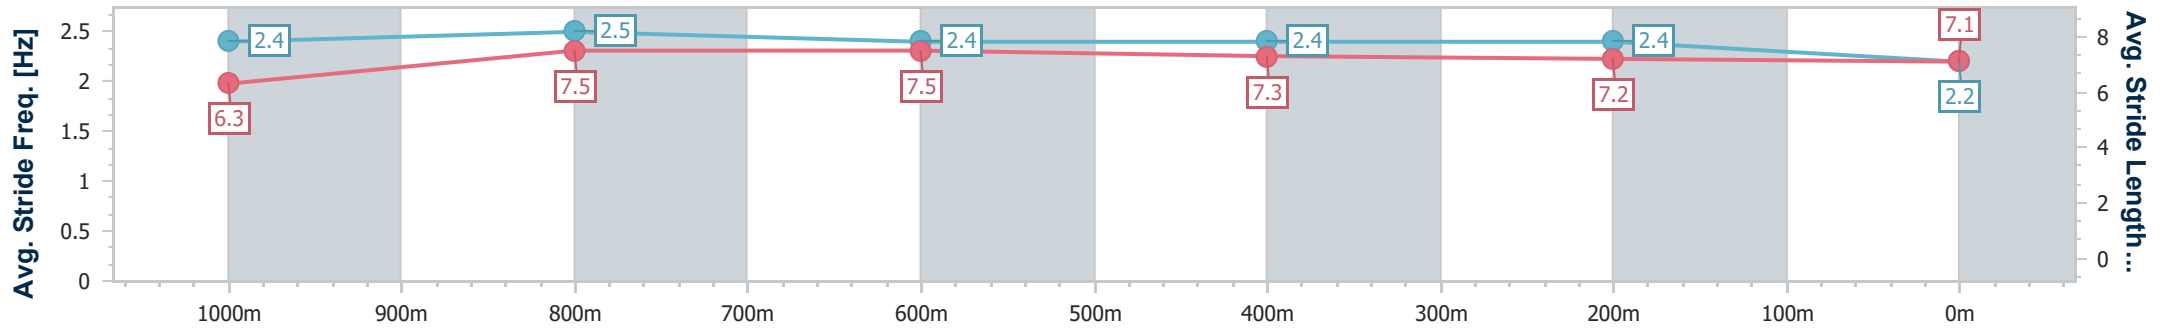

Horse/Jockey Name	Halfahope
Final Rank	3
Fastest Section Time (Section)	0:11.00 (1000m)
Top Speed [km/h] (Section)	66.7 (1000m)
Race State	Finished

Aquis Park Gold Coast QLD Professional
Race 9: VALE PAT DUFF BENCHMARK 62 Handicap - 1200m

30 November 2024 - 18:01

Track Rating: Heavy 9, Weather: Showers, Rail Position: True

Section	Overall	1000m	800m	600m	400m	200m
Section Times	1:11.97 [3] (0:13.64)	0:58.33 [5] (0:11.00)	0:47.33 [6] (0:11.24)	0:36.09 [7] (0:11.73)	0:24.36 [8] (0:11.88)	0:12.48 [6]
Average Speed [km/h]	53.0	65.8	64.5	62.2	61.1	57.5
Top Speed [km/h]	65.9	66.7	65.7	64.5	61.6	60.5
Avg. Dist. to Rail [m]	2.7	1.6	1.8	3.0	6.5	7.1
Avg. Stride Freq. [Hz]	2.4	2.5	2.4	2.4	2.4	2.2
Avg. Stride Length [m]	6.3	7.5	7.5	7.3	7.2	7.1

- [ ] Ranking at each section and finish
- -.-.- No data available at this section
- NA No data available