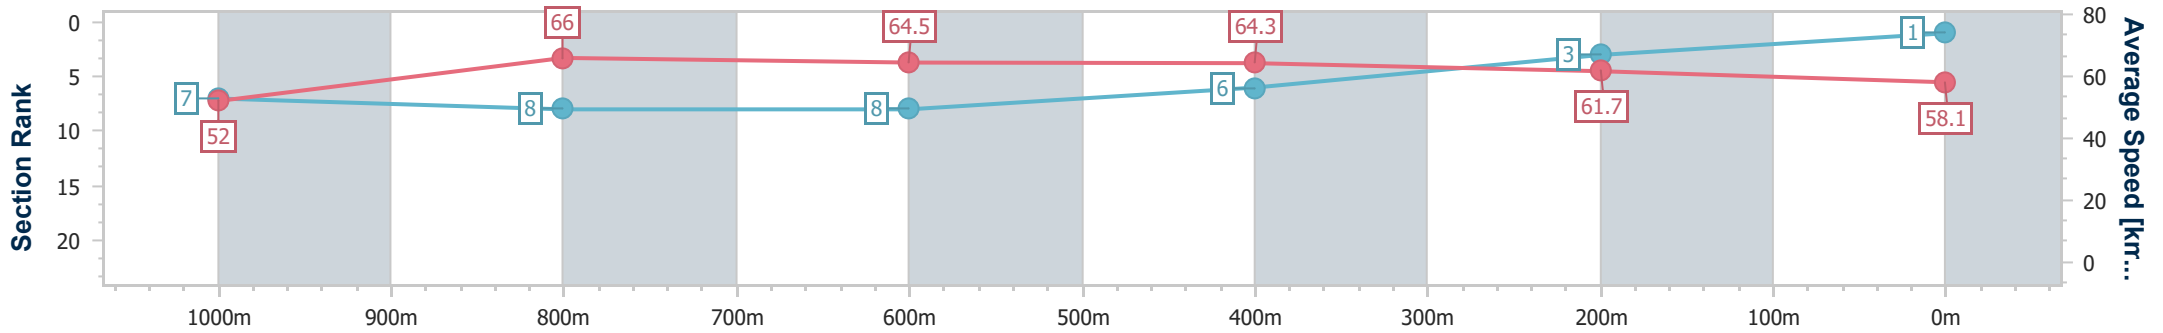

Horse/Jockey Name	Flying Birds
Final Rank	1
Fastest Section Time (Section)	0:11.00 (1000m)
Top Speed [km/h] (Section)	67.2 (1000m)
Race State	Finished

Aquis Park Gold Coast QLD Professional
Race 9: VALE PAT DUFF BENCHMARK 62 Handicap - 1200m

30 November 2024 - 18:01

Track Rating: Heavy 9, Weather: Showers, Rail Position: True

Section	Overall	1000m	800m	600m	400m	200m
Section Times	1:11.53 [1] (0:13.87)	0:57.66 [7] (0:11.00)	0:46.66 [8] (0:11.21)	0:35.45 [8] (0:11.36)	0:24.09 [6] (0:11.72)	0:12.37 [3] (0:12.37)
Average Speed [km/h]	52.0	66.0	64.5	64.3	61.7	58.1
Top Speed [km/h]	65.9	67.2	65.5	65.8	62.9	60.2
Avg. Dist. to Rail [m]	4.2	2.7	1.1	1.9	7.9	9.4
Avg. Stride Freq. [Hz]	2.2	2.3	2.2	2.3	2.3	2.2
Avg. Stride Length [m]	6.6	8.0	8.0	7.8	7.3	7.2

- [ ] Ranking at each section and finish
- -.-.-.- No data available at this section
- NA No data available