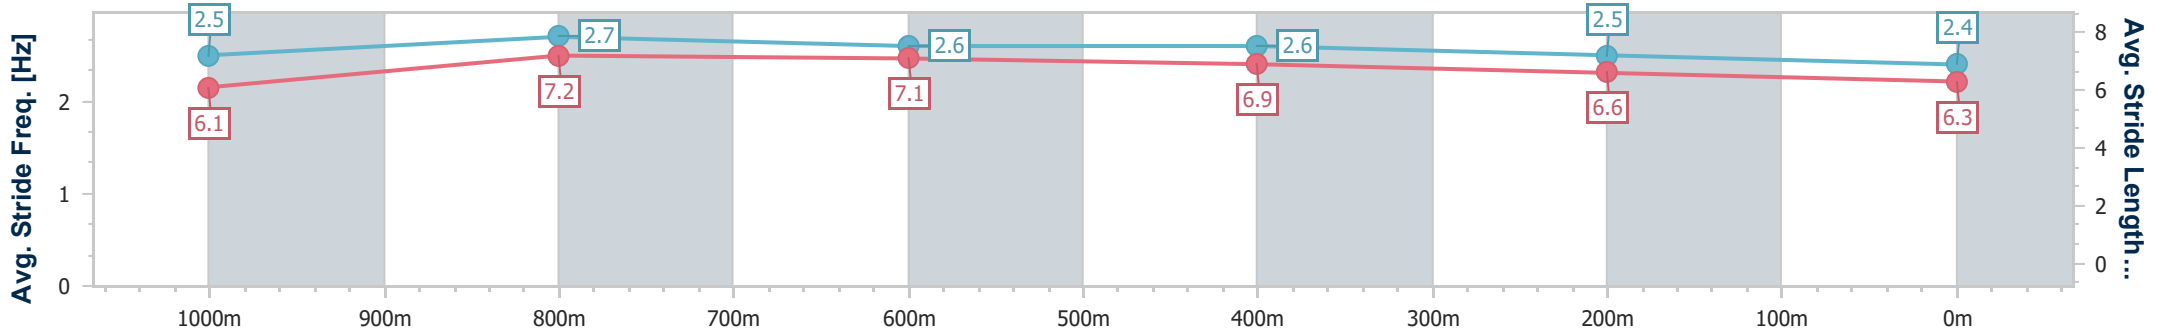

Horse/Jockey Name	Hidden Melody
Final Rank	2
Fastest Section Time (Section)	0:10.62 (1000m)
Top Speed [km/h] (Section)	69.4 (1000m)
Race State	Finished

Aquis Park Gold Coast QLD Professional
Race 9: VALE PAT DUFF BENCHMARK 62 Handicap - 1200m

30 November 2024 - 18:01

Track Rating: Heavy 9, Weather: Showers, Rail Position: True

Section	Overall	1000m	800m	600m	400m	200m
Section Times	1:11.77 [2] (0:13.42)	0:58.35 [3] (0:10.62)	0:47.73 [1] (0:10.97)	0:36.76 [1] (0:11.57)	0:25.19 [1] (0:12.04)	0:13.15 [1] (0:13.15)
Average Speed [km/h]	53.8	68.8	66.0	63.0	60.0	54.5
Top Speed [km/h]	67.9	69.4	69.3	65.4	62.2	57.5
Avg. Dist. to Rail [m]	3.7	3.2	2.1	1.7	3.9	6.6
Avg. Stride Freq. [Hz]	2.5	2.7	2.6	2.6	2.5	2.4
Avg. Stride Length [m]	6.1	7.2	7.1	6.9	6.6	6.3

- [ ] Ranking at each section and finish
- -.-.- No data available at this section
- NA No data available