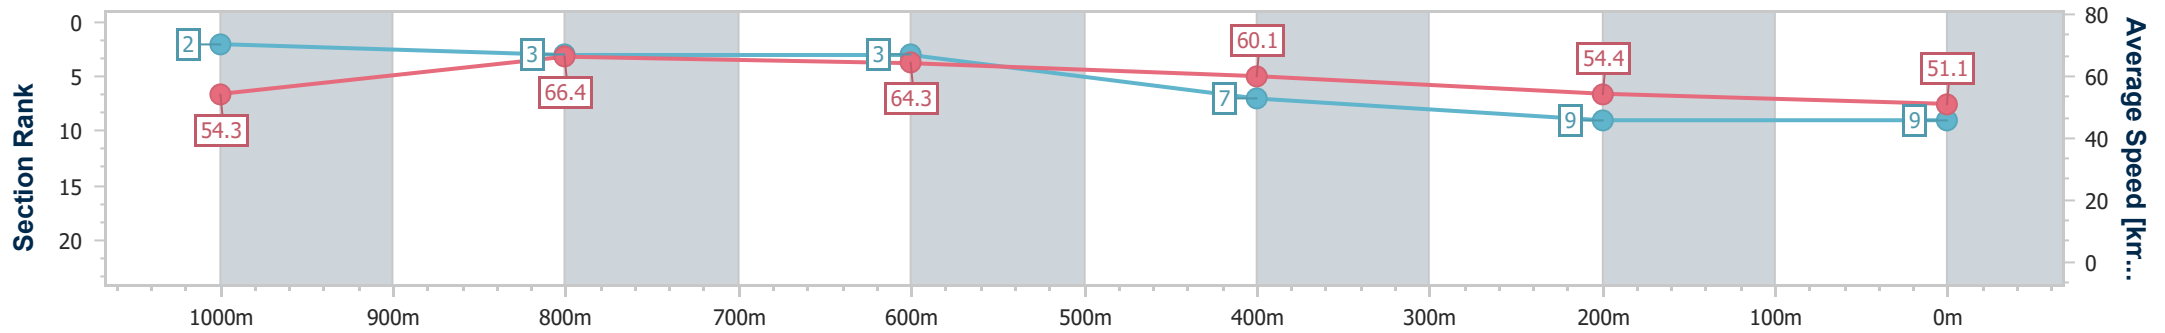

Horse/Jockey Name	Black Minto
Final Rank	9
Fastest Section Time (Section)	0:10.90 (1000m)
Top Speed [km/h] (Section)	67.1 (1000m)
Race State	Finished

Aquis Park Gold Coast QLD Professional
Race 9: VALE PAT DUFF BENCHMARK 62 Handicap - 1200m

30 November 2024 - 18:01

Track Rating: Heavy 9, Weather: Showers, Rail Position: True

Section	Overall	1000m	800m	600m	400m	200m
Section Times	1:14.77 [9] (0:13.30)	1:01.47 [2] (0:10.90)	0:50.57 [3] (0:11.20)	0:39.37 [3] (0:12.07)	0:27.30 [7] (0:13.24)	0:14.06 [9] (0:14.06)
Average Speed [km/h]	54.3	66.4	64.3	60.1	54.4	51.1
Top Speed [km/h]	67.0	67.1	66.9	62.4	56.2	52.8
Avg. Dist. to Rail [m]	1.8	1.4	1.1	0.9	4.7	7.0
Avg. Stride Freq. [Hz]	2.3	2.4	2.4	2.3	2.2	2.1
Avg. Stride Length [m]	6.5	7.6	7.6	7.2	6.8	6.6

- [ ] Ranking at each section and finish
- -.-.- No data available at this section
- NA No data available