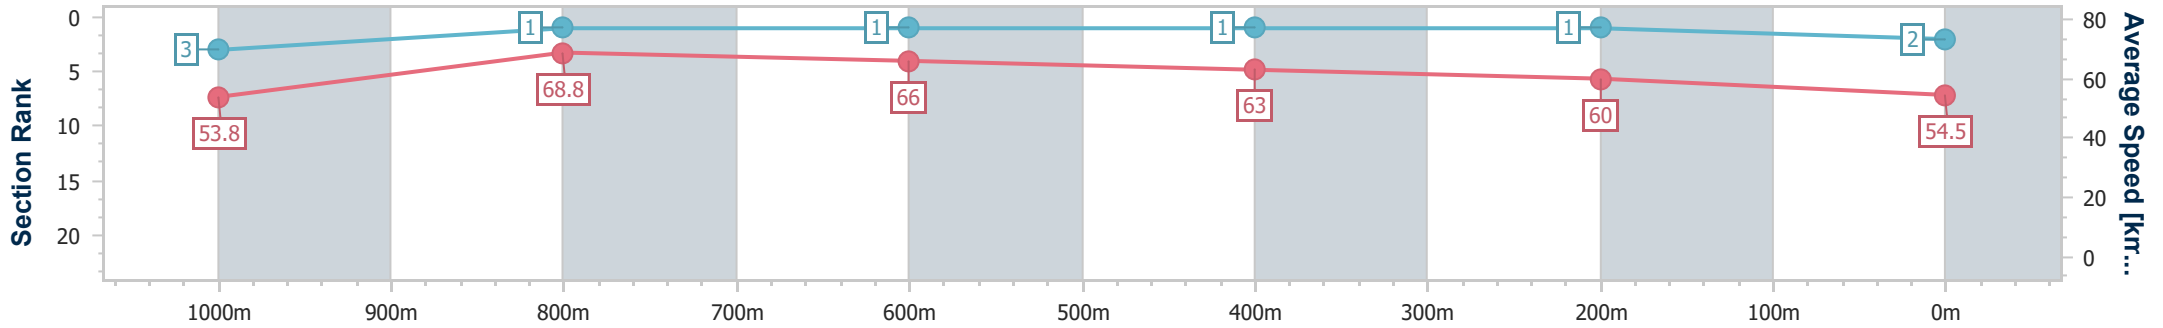

Horse/Jockey Name	Hidden Melody
Final Rank	2
Fastest Section Time (Section)	0:10.62 (1000m)
Top Speed [km/h] (Section)	69.4 (1000m)
Race State	Finished

Aquis Park Gold Coast QLD Professional
Race 9: VALE PAT DUFF BENCHMARK 62 Handicap - 1200m

30 November 2024 - 18:01

Track Rating: Heavy 9, Weather: Showers, Rail Position: True

Section	Overall	1000m	800m	600m	400m	200m
Section Times	1:11.77 [2] (0:13.42)	0:58.35 [3] (0:10.62)	0:47.73 [1] (0:10.97)	0:36.76 [1] (0:11.57)	0:25.19 [1] (0:12.04)	0:13.15 [1] (0:13.15)
Average Speed [km/h]	53.8	68.8	66.0	63.0	60.0	54.5
Top Speed [km/h]	67.9	69.4	69.3	65.4	62.2	57.5
Avg. Dist. to Rail [m]	3.7	3.2	2.1	1.7	3.9	6.6
Avg. Stride Freq. [Hz]	2.5	2.7	2.6	2.6	2.5	2.4
Avg. Stride Length [m]	6.1	7.2	7.1	6.9	6.6	6.3

- [ ] Ranking at each section and finish
- -.-.- No data available at this section
- NA No data available