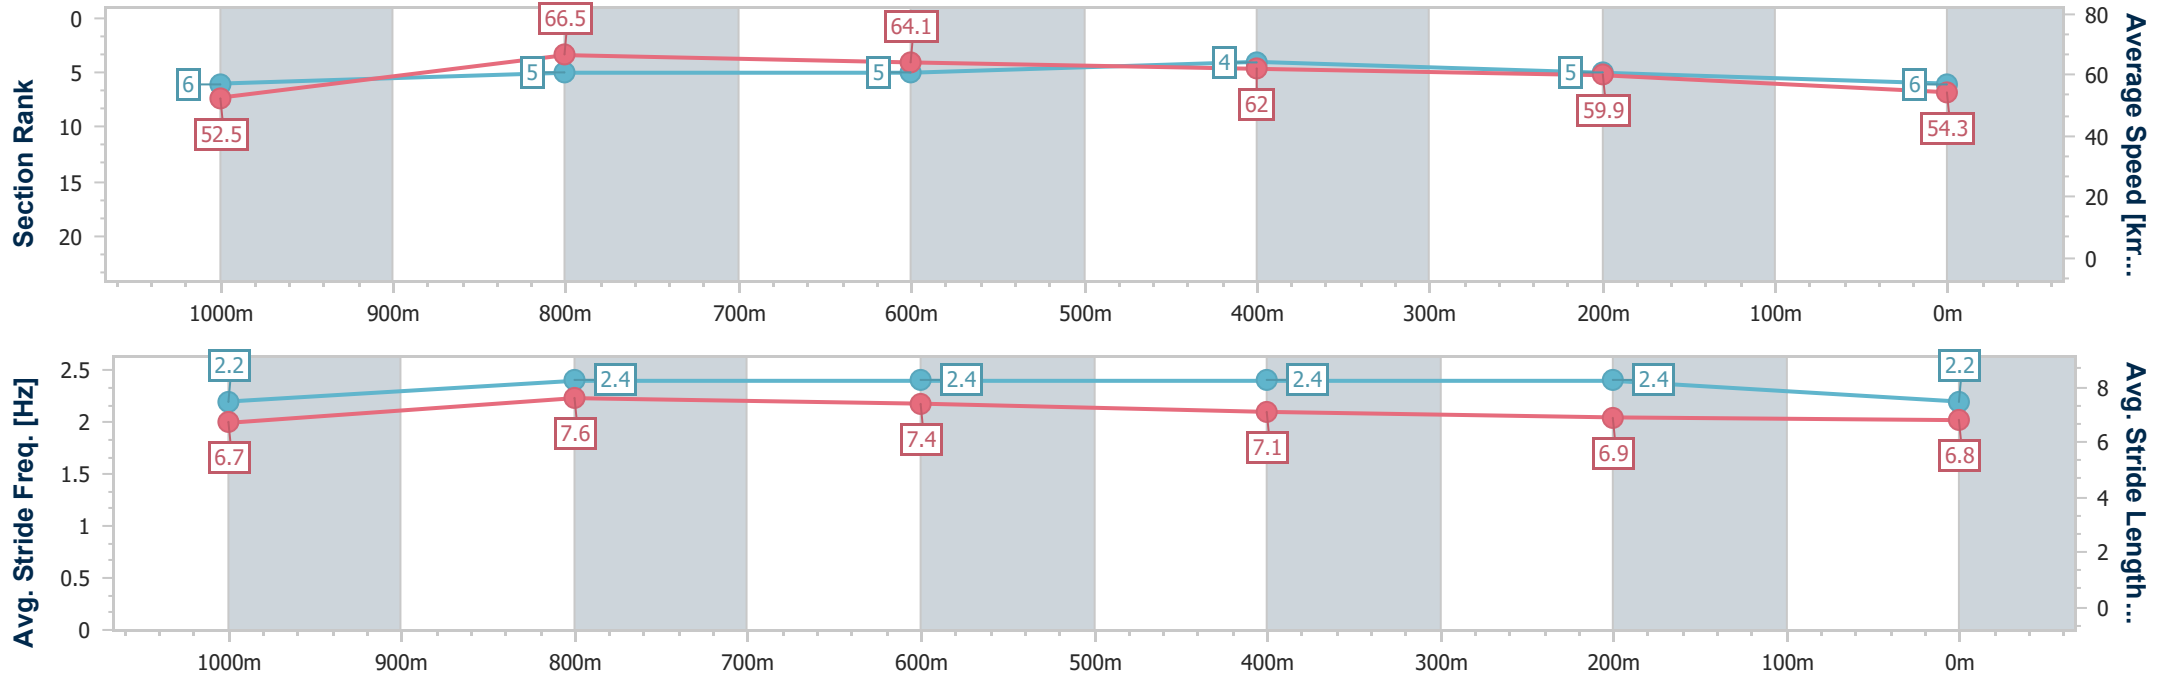

Horse/Jockey Name	I Stole It
Final Rank	6
Fastest Section Time (Section)	0:10.79 (1000m)
Top Speed [km/h] (Section)	67.6 (1000m)
Race State	Finished

Aquis Park Gold Coast QLD Professional
Race 9: VALE PAT DUFF BENCHMARK 62 Handicap - 1200m

30 November 2024 - 18:01

Track Rating: Heavy 9, Weather: Showers, Rail Position: True

Section	Overall	1000m	800m	600m	400m	200m
Section Times	1:12.66 [6] (0:13.73)	0:58.93 [6] (0:10.79)	0:48.14 [5] (0:11.25)	0:36.89 [5] (0:11.63)	0:25.26 [4] (0:12.01)	0:13.25 [5]
Average Speed [km/h]	52.5	66.5	64.1	62.0	59.9	54.3
Top Speed [km/h]	66.1	67.6	66.3	64.1	63.0	57.8
Avg. Dist. to Rail [m]	1.1	0.7	0.8	0.4	1.6	2.5
Avg. Stride Freq. [Hz]	2.2	2.4	2.4	2.4	2.4	2.2
Avg. Stride Length [m]	6.7	7.6	7.4	7.1	6.9	6.8

- [ ] Ranking at each section and finish
- -.-.- No data available at this section
- NA No data available