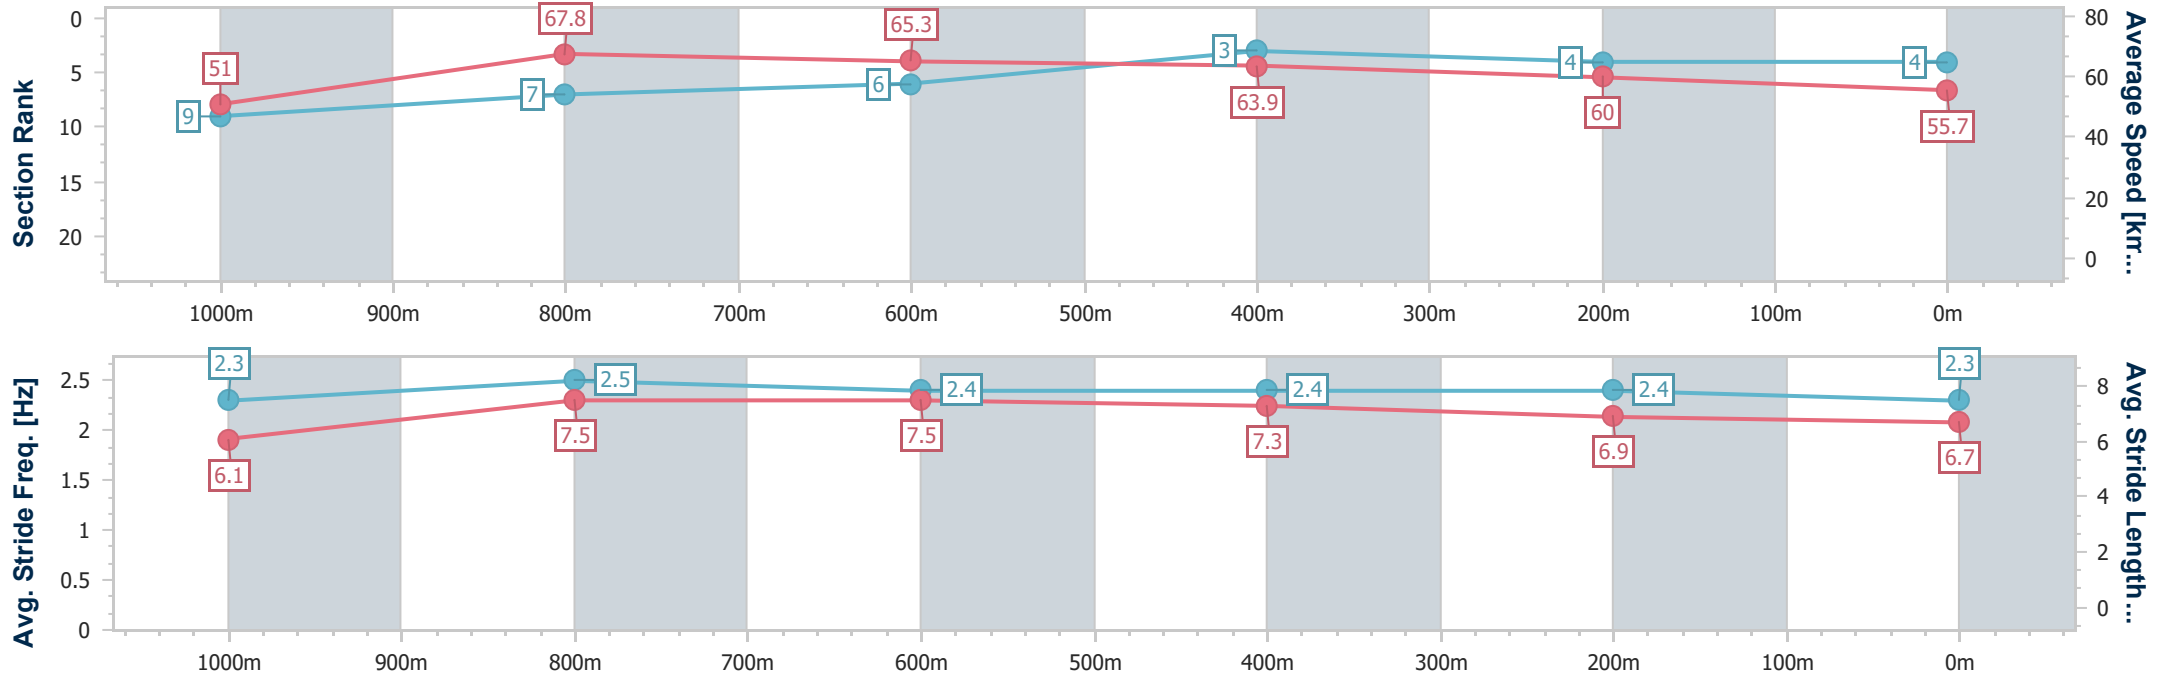

- [ ] Ranking at each section and finish
- .-.- No data available at this section
- NA No data available

Horse/Jockey Name	Savour The Dream
Final Rank	4
Fastest Section Time (Section)	0:10.74 (1000m)
Top Speed [km/h] (Section)	68.5 (1000m)
Race State	Finished

- [ ] Ranking at each section and finish
- .-.-.- No data available at this section
- NA No data available

Horse/Jockey Name	Run Lucy Run
Final Rank	5
Fastest Section Time (Section)	0:10.85 (1000m)
Top Speed [km/h] (Section)	68.0 (1000m)
Race State	Finished