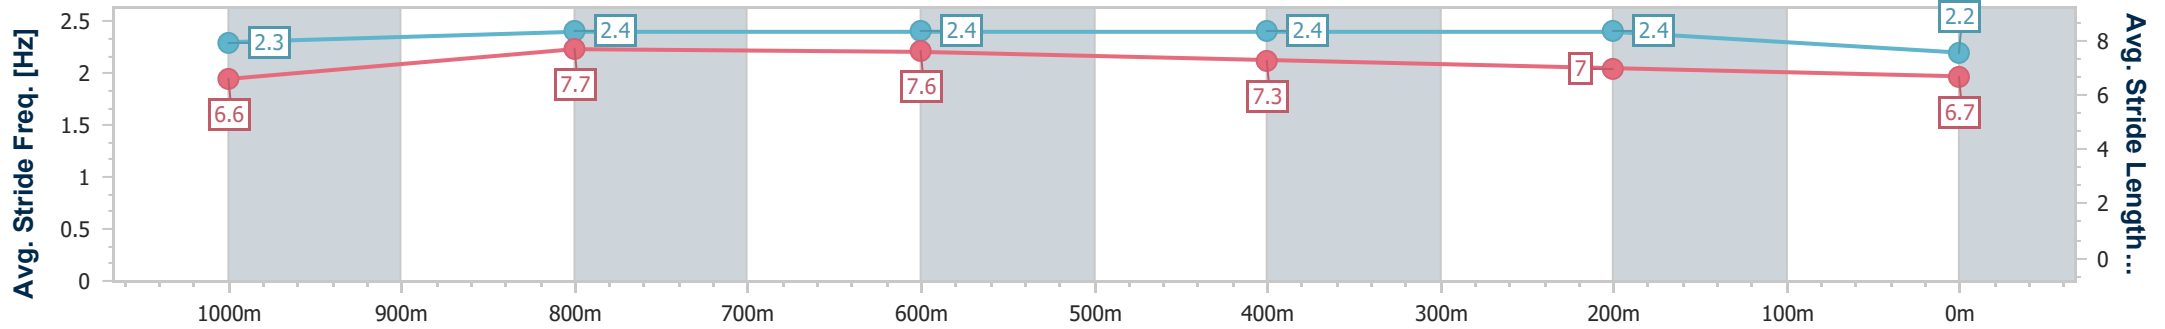

Horse/Jockey Name	Run Lucy Run
Final Rank	5
Fastest Section Time (Section)	0:10.85 (1000m)
Top Speed [km/h] (Section)	68.0 (1000m)
Race State	Finished

Aquis Park Gold Coast QLD Professional
Race 9: VALE PAT DUFF BENCHMARK 62 Handicap - 1200m

30 November 2024 - 18:01

Track Rating: Heavy 9, Weather: Showers, Rail Position: True

Section	Overall	1000m	800m	600m	400m	200m
Section Times	1:12.29 [5] (0:13.26)	0:59.03 [1] (0:10.85)	0:48.18 [2] (0:11.15)	0:37.03 [2] (0:11.53)	0:25.50 [2] (0:12.11)	0:13.39 [2] (0:13.39)
Average Speed [km/h]	54.3	66.7	64.5	62.2	59.5	53.7
Top Speed [km/h]	67.5	68.0	66.4	63.1	60.9	56.5
Avg. Dist. to Rail [m]	0.7	0.9	0.5	0.5	2.2	4.4
Avg. Stride Freq. [Hz]	2.3	2.4	2.4	2.4	2.4	2.2
Avg. Stride Length [m]	6.6	7.7	7.6	7.3	7.0	6.7

- [ ] Ranking at each section and finish
- -.-.- No data available at this section
- NA No data available