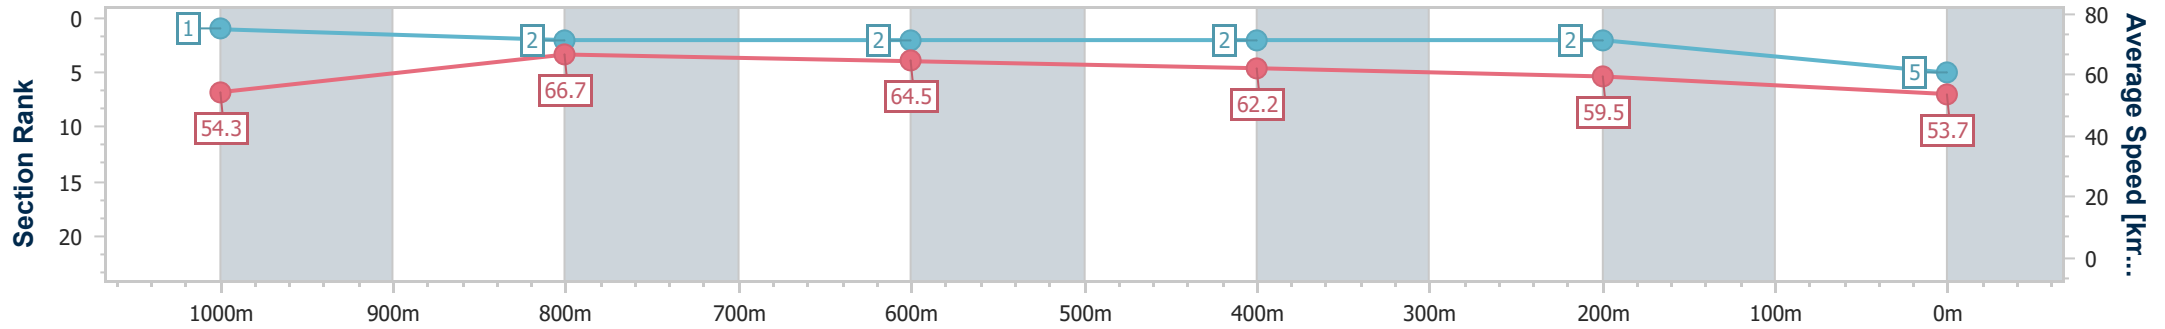

Horse/Jockey Name	Run Lucy Run
Final Rank	5
Fastest Section Time (Section)	0:10.85 (1000m)
Top Speed [km/h] (Section)	68.0 (1000m)
Race State	Finished

Aquis Park Gold Coast QLD Professional
Race 9: VALE PAT DUFF BENCHMARK 62 Handicap - 1200m

30 November 2024 - 18:01

Track Rating: Heavy 9, Weather: Showers, Rail Position: True

Section	Overall	1000m	800m	600m	400m	200m
Section Times	1:12.29 [5] (0:13.26)	0:59.03 [1] (0:10.85)	0:48.18 [2] (0:11.15)	0:37.03 [2] (0:11.53)	0:25.50 [2] (0:12.11)	0:13.39 [2] (0:13.39)
Average Speed [km/h]	54.3	66.7	64.5	62.2	59.5	53.7
Top Speed [km/h]	67.5	68.0	66.4	63.1	60.9	56.5
Avg. Dist. to Rail [m]	0.7	0.9	0.5	0.5	2.2	4.4
Avg. Stride Freq. [Hz]	2.3	2.4	2.4	2.4	2.4	2.2
Avg. Stride Length [m]	6.6	7.7	7.6	7.3	7.0	6.7

- [ ] Ranking at each section and finish
- -.-.- No data available at this section
- NA No data available