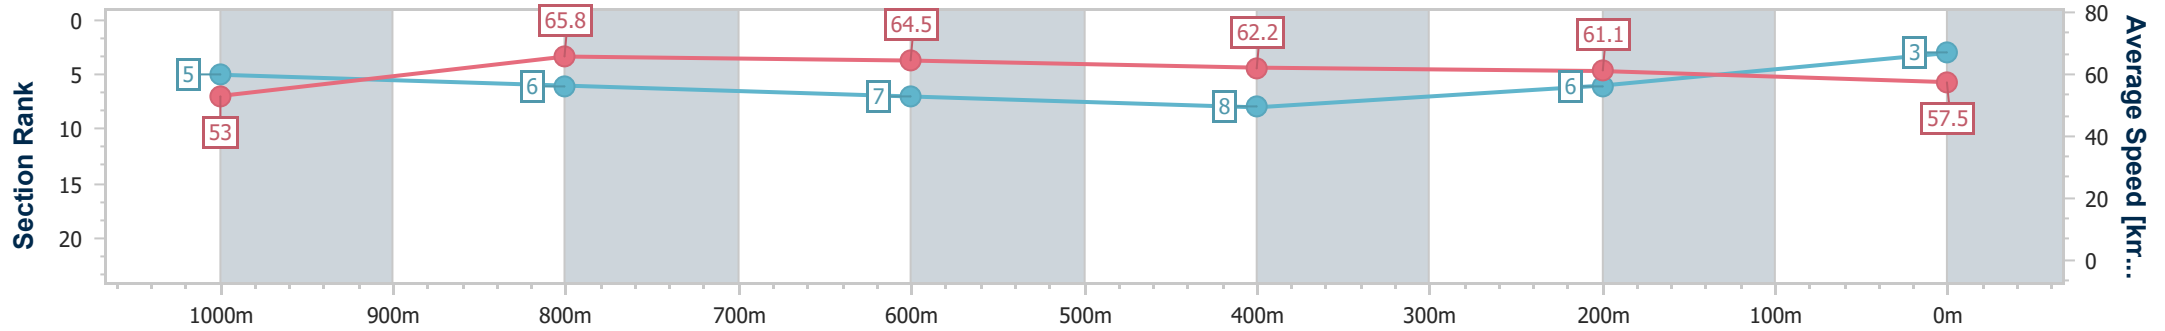

Horse/Jockey Name	Halfahope
Final Rank	3
Fastest Section Time (Section)	0:11.00 (1000m)
Top Speed [km/h] (Section)	66.7 (1000m)
Race State	Finished

Aquis Park Gold Coast QLD Professional
Race 9: VALE PAT DUFF BENCHMARK 62 Handicap - 1200m

30 November 2024 - 18:01

Track Rating: Heavy 9, Weather: Showers, Rail Position: True

Section	Overall	1000m	800m	600m	400m	200m
Section Times	1:11.97 [3] (0:13.64)	0:58.33 [5] (0:11.00)	0:47.33 [6] (0:11.24)	0:36.09 [7] (0:11.73)	0:24.36 [8] (0:11.88)	0:12.48 [6]
Average Speed [km/h]	53.0	65.8	64.5	62.2	61.1	57.5
Top Speed [km/h]	65.9	66.7	65.7	64.5	61.6	60.5
Avg. Dist. to Rail [m]	2.7	1.6	1.8	3.0	6.5	7.1
Avg. Stride Freq. [Hz]	2.4	2.5	2.4	2.4	2.4	2.2
Avg. Stride Length [m]	6.3	7.5	7.5	7.3	7.2	7.1

- [ ] Ranking at each section and finish
- -.-.- No data available at this section
- NA No data available