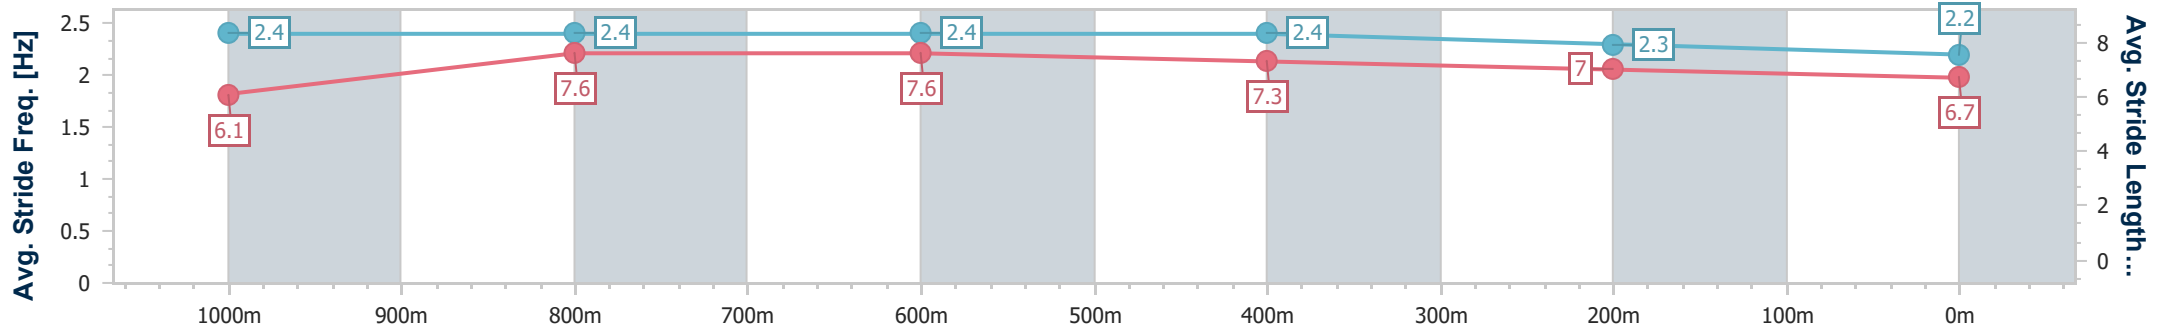

Horse/Jockey Name	Lizzie's Gem
Final Rank	7
Fastest Section Time (Section)	0:10.92 (1000m)
Top Speed [km/h] (Section)	69.6 (1000m)
Race State	Finished

Aquis Park Gold Coast QLD Professional
Race 9: VALE PAT DUFF BENCHMARK 62 Handicap - 1200m

30 November 2024 - 18:01

Track Rating: Heavy 9, Weather: Showers, Rail Position: True

Section	Overall	1000m	800m	600m	400m	200m
Section Times	1:13.49 [7] (0:13.48)	1:00.01 [4] (0:10.92)	0:49.09 [4] (0:11.32)	0:37.77 [4] (0:11.70)	0:26.07 [5] (0:12.30)	0:13.77 [7] (0:13.77)
Average Speed [km/h]	53.5	66.9	64.1	62.5	58.8	52.2
Top Speed [km/h]	68.3	69.6	65.8	63.7	62.2	56.8
Avg. Dist. to Rail [m]	4.6	3.5	2.7	2.5	5.2	6.4
Avg. Stride Freq. [Hz]	2.4	2.4	2.4	2.4	2.3	2.2
Avg. Stride Length [m]	6.1	7.6	7.6	7.3	7.0	6.7

- [ ] Ranking at each section and finish
- -.-.- No data available at this section
- NA No data available