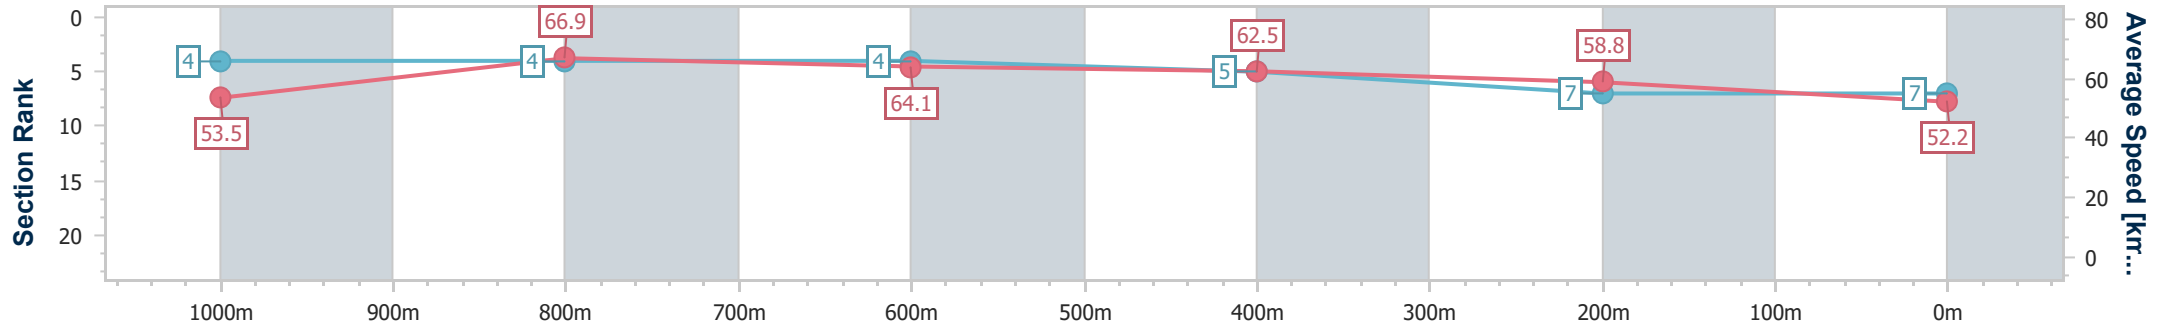

Horse/Jockey Name	Lizzie's Gem
Final Rank	7
Fastest Section Time (Section)	0:10.92 (1000m)
Top Speed [km/h] (Section)	69.6 (1000m)
Race State	Finished

Aquis Park Gold Coast QLD Professional
Race 9: VALE PAT DUFF BENCHMARK 62 Handicap - 1200m

30 November 2024 - 18:01

Track Rating: Heavy 9, Weather: Showers, Rail Position: True

Section	Overall	1000m	800m	600m	400m	200m
Section Times	1:13.49 [7] (0:13.48)	1:00.01 [4] (0:10.92)	0:49.09 [4] (0:11.32)	0:37.77 [4] (0:11.70)	0:26.07 [5] (0:12.30)	0:13.77 [7] (0:13.77)
Average Speed [km/h]	53.5	66.9	64.1	62.5	58.8	52.2
Top Speed [km/h]	68.3	69.6	65.8	63.7	62.2	56.8
Avg. Dist. to Rail [m]	4.6	3.5	2.7	2.5	5.2	6.4
Avg. Stride Freq. [Hz]	2.4	2.4	2.4	2.4	2.3	2.2
Avg. Stride Length [m]	6.1	7.6	7.6	7.3	7.0	6.7

- [ ] Ranking at each section and finish
- -.-.- No data available at this section
- NA No data available