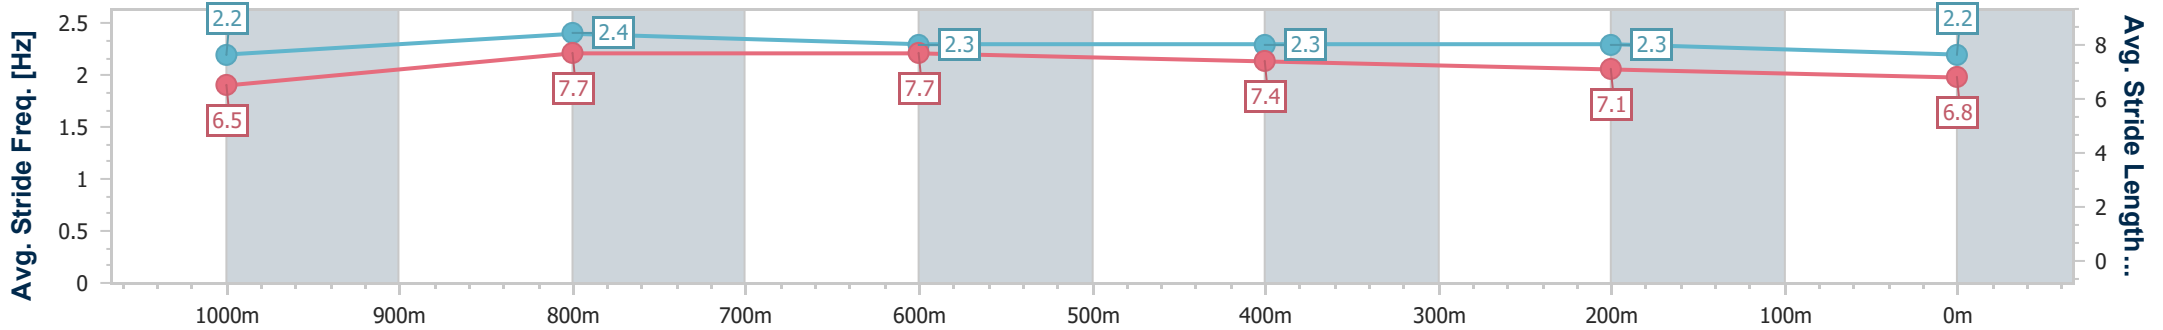

Horse/Jockey Name	London Point
Final Rank	8
Fastest Section Time (Section)	0:11.04 (1000m)
Top Speed [km/h] (Section)	67.2 (1000m)
Race State	Finished

Aquis Park Gold Coast QLD Professional
Race 9: VALE PAT DUFF BENCHMARK 62 Handicap - 1200m

30 November 2024 - 18:01

Track Rating: Heavy 9, Weather: Showers, Rail Position: True

Section	Overall	1000m	800m	600m	400m	200m
Section Times	1:13.86 [8] (0:14.10)	0:59.76 [8] (0:11.04)	0:48.72 [9] (0:11.25)	0:37.47 [9] (0:11.59)	0:25.88 [9] (0:12.40)	0:13.48 [8] (0:13.48)
Average Speed [km/h]	51.0	66.3	64.2	62.1	57.9	53.4
Top Speed [km/h]	66.4	67.2	65.5	64.3	59.5	55.8
Avg. Dist. to Rail [m]	6.8	3.7	1.4	0.6	2.2	4.2
Avg. Stride Freq. [Hz]	2.2	2.4	2.3	2.3	2.3	2.2
Avg. Stride Length [m]	6.5	7.7	7.7	7.4	7.1	6.8

- [ ] Ranking at each section and finish
- -.-.-.- No data available at this section
- NA No data available