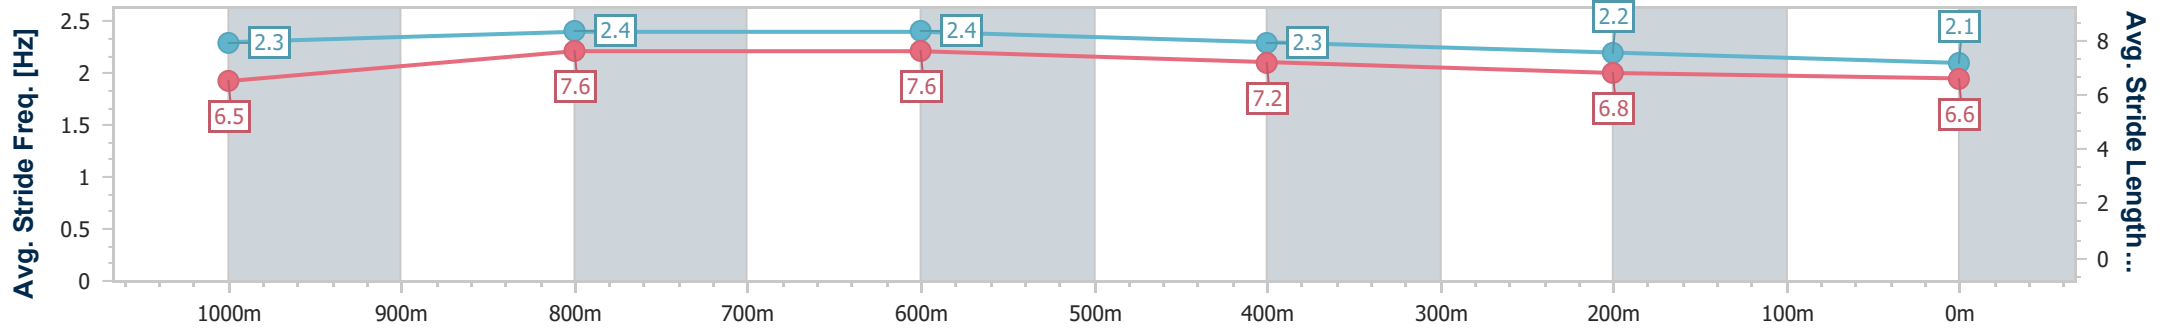

- [ ] Ranking at each section and finish
- .-.-.- No data available at this section
- NA No data available

Horse/Jockey Name	Black Minto
Final Rank	9
Fastest Section Time (Section)	0:10.90 (1000m)
Top Speed [km/h] (Section)	67.1 (1000m)
Race State	Finished

- [ ] Ranking at each section and finish
- .-.- No data available at this section
- NA No data available