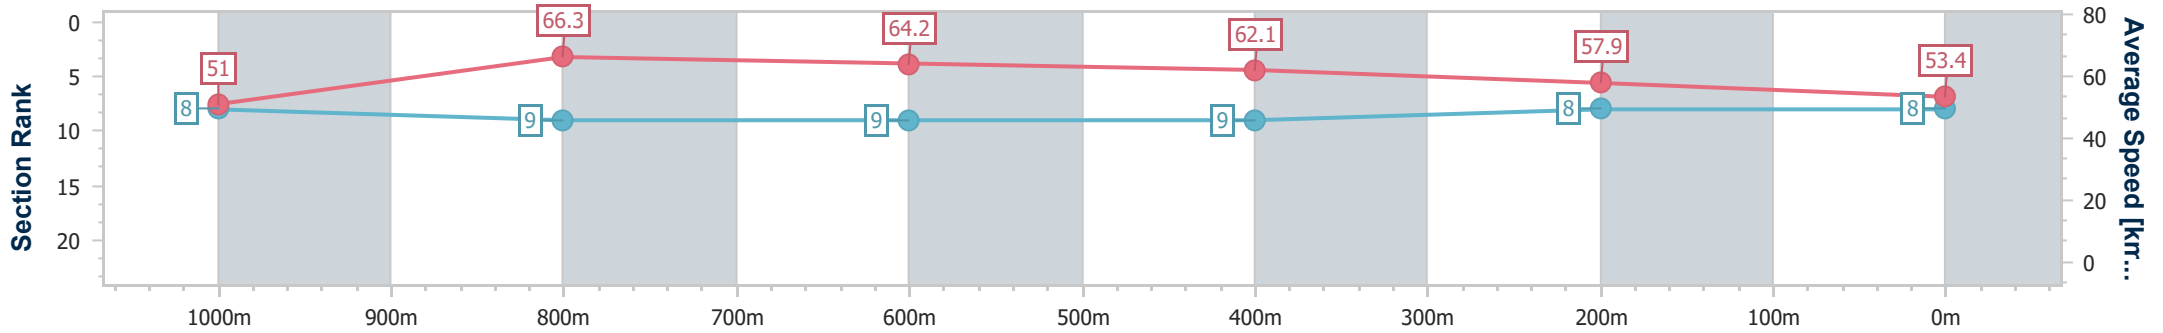

Horse/Jockey Name	London Point
Final Rank	8
Fastest Section Time (Section)	0:11.04 (1000m)
Top Speed [km/h] (Section)	67.2 (1000m)
Race State	Finished

Aquis Park Gold Coast QLD Professional
Race 9: VALE PAT DUFF BENCHMARK 62 Handicap - 1200m

30 November 2024 - 18:01

Track Rating: Heavy 9, Weather: Showers, Rail Position: True

Section	Overall	1000m	800m	600m	400m	200m
Section Times	1:13.86 [8] (0:14.10)	0:59.76 [8] (0:11.04)	0:48.72 [9] (0:11.25)	0:37.47 [9] (0:11.59)	0:25.88 [9] (0:12.40)	0:13.48 [8] (0:13.48)
Average Speed [km/h]	51.0	66.3	64.2	62.1	57.9	53.4
Top Speed [km/h]	66.4	67.2	65.5	64.3	59.5	55.8
Avg. Dist. to Rail [m]	6.8	3.7	1.4	0.6	2.2	4.2
Avg. Stride Freq. [Hz]	2.2	2.4	2.3	2.3	2.3	2.2
Avg. Stride Length [m]	6.5	7.7	7.7	7.4	7.1	6.8

- [ ] Ranking at each section and finish
- -.-.-.- No data available at this section
- NA No data available