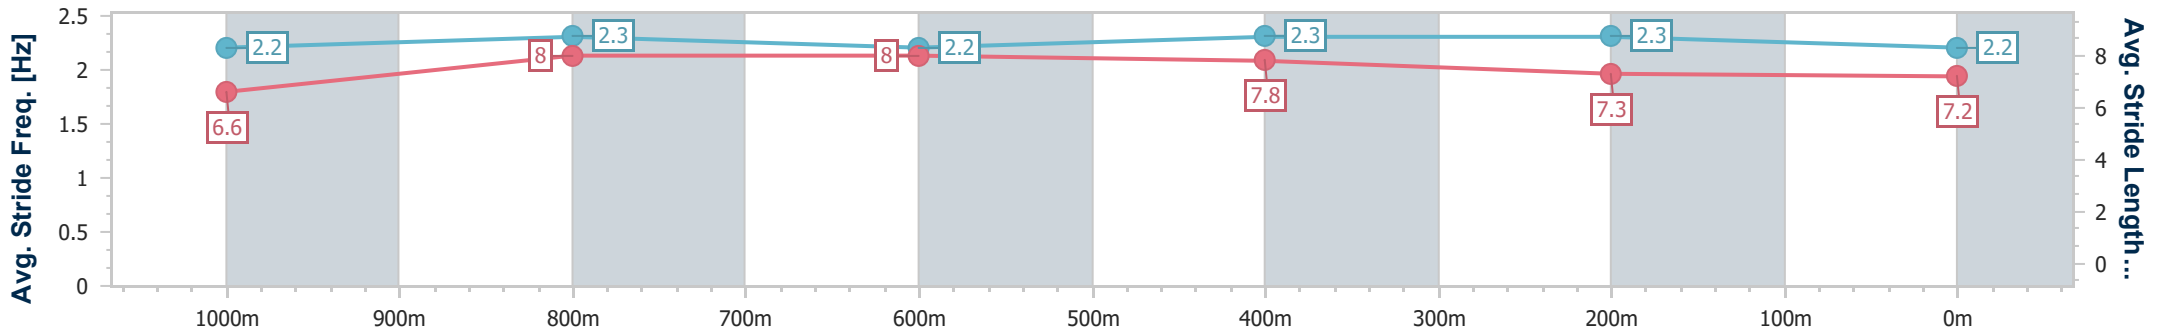

Horse/Jockey Name	Flying Birds
Final Rank	1
Fastest Section Time (Section)	0:11.00 (1000m)
Top Speed [km/h] (Section)	67.2 (1000m)
Race State	Finished

Aquis Park Gold Coast QLD Professional
Race 9: VALE PAT DUFF BENCHMARK 62 Handicap - 1200m

30 November 2024 - 18:01

Track Rating: Heavy 9, Weather: Showers, Rail Position: True

Section	Overall	1000m	800m	600m	400m	200m
Section Times	1:11.53 [1] (0:13.87)	0:57.66 [7] (0:11.00)	0:46.66 [8] (0:11.21)	0:35.45 [8] (0:11.36)	0:24.09 [6] (0:11.72)	0:12.37 [3] (0:12.37)
Average Speed [km/h]	52.0	66.0	64.5	64.3	61.7	58.1
Top Speed [km/h]	65.9	67.2	65.5	65.8	62.9	60.2
Avg. Dist. to Rail [m]	4.2	2.7	1.1	1.9	7.9	9.4
Avg. Stride Freq. [Hz]	2.2	2.3	2.2	2.3	2.3	2.2
Avg. Stride Length [m]	6.6	8.0	8.0	7.8	7.3	7.2

- [ ] Ranking at each section and finish
- -.-.-.- No data available at this section
- NA No data available