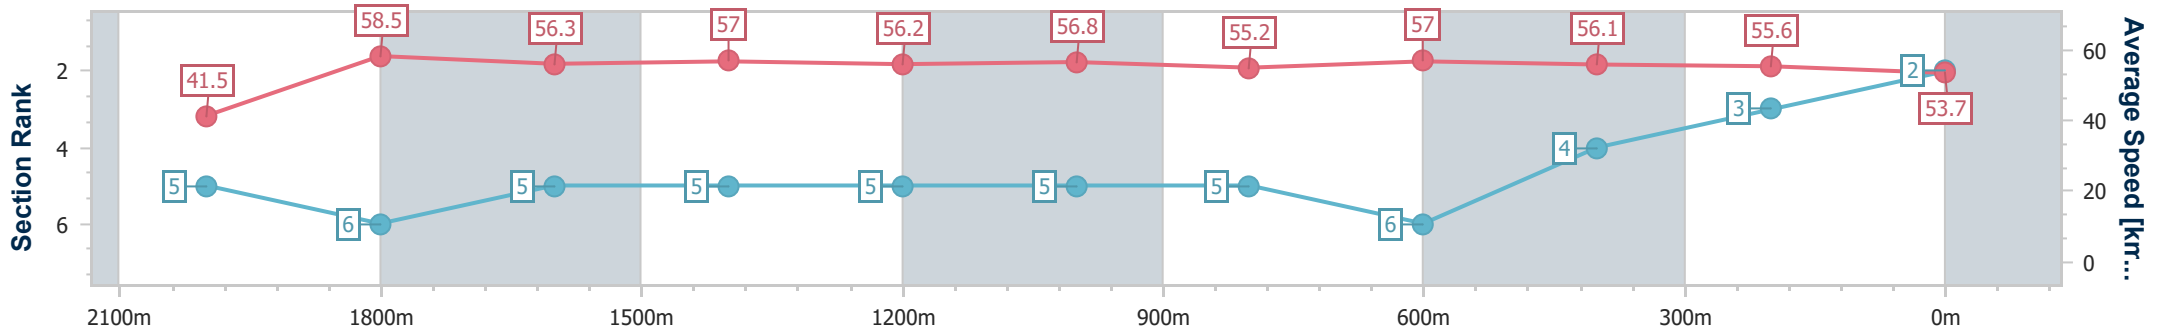

- [] Ranking at each section and finish
- .-.- No data available at this section
- NA No data available

Horse/Jockey Name	Stella Simone
Final Rank	2
Fastest Section Time (Section)	0:12.30 (2000m)
Top Speed [km/h] (Section)	59.1 (2000m)
Race State	Finished

Toowoomba QLD Professional
Race 7: Shannon Sign Company Maiden Handicap - 2150m
30 November 2024 - 21:01
Track Rating: Soft 6, Weather: Overcast, Rail Position: +4m Entire

Section	Overall	2000m	1800m	1600m	1400m	1200m	1000m	800m	600m	400m	200m
Section Times	2:21.09 [2] (0:13.04)	2:08.05 [5] (0:12.30)	1:55.75 [6] (0:12.52)	1:43.23 [5] (0:12.60)	1:30.63 [5] (0:12.91)	1:17.72 [5] (0:12.72)	1:05.00 [5] (0:13.11)	0:51.89 [5] (0:12.69)	0:39.20 [6] (0:12.83)	0:26.37 [4] (0:12.99)	0:13.38 [3] (0:13.38)
Average Speed [km/h]	41.5	58.5	56.3	57.0	56.2	56.8	55.2	57.0	56.1	55.6	53.7
Top Speed [km/h]	58.2	59.1	58.3	58.0	57.7	57.6	56.5	58.1	57.9	56.5	55.0
Avg. Dist. to Rail [m]	4.6	3.4	3.7	0.7	1.5	2.0	1.8	1.3	0.5	0.4	1.1
Avg. Stride Freq. [Hz]	2.1	2.3	2.2	2.2	2.2	2.2	2.2	2.3	2.3	2.3	2.3
Avg. Stride Length [m]	5.5	7.1	7.1	7.1	7.1	7.1	6.9	7.0	6.8	6.8	6.6