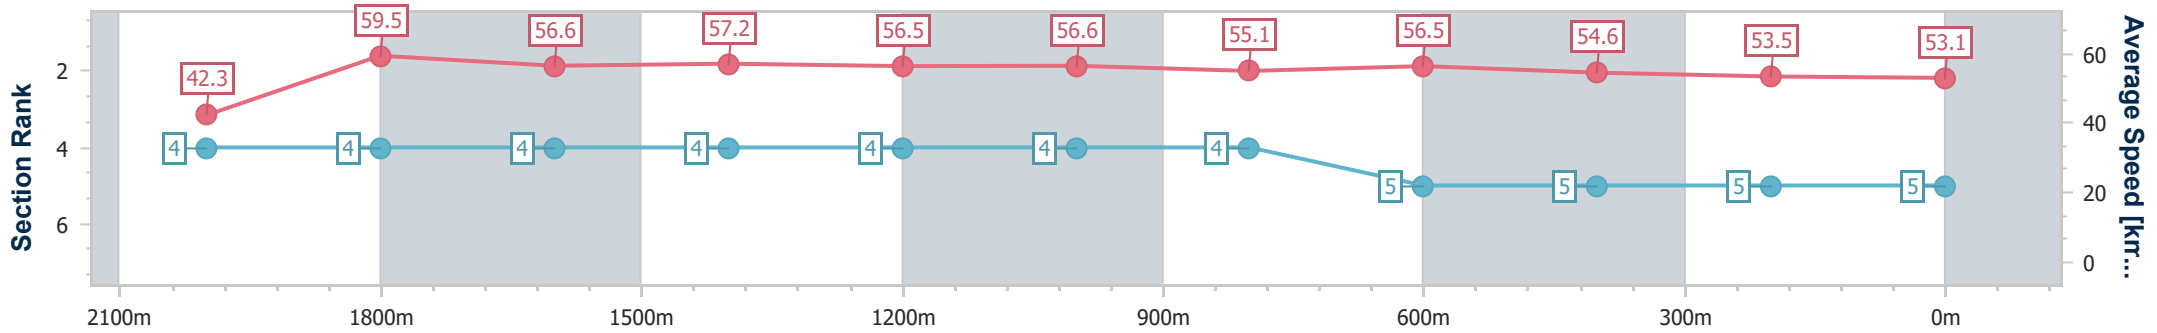

- [] Ranking at each section and finish
- .-.- No data available at this section
- NA No data available

Horse/Jockey Name	Catch Cries
Final Rank	5
Fastest Section Time (Section)	0:12.09 (2000m)
Top Speed [km/h] (Section)	60.0 (Overall)
Race State	Finished

Toowoomba QLD Professional

Race 7: Shannon Sign Company Maiden Handicap - 2150m

30 November 2024 - 21:01

Track Rating: Soft 6, Weather: Overcast, Rail Position: +4m Entire

Section	Overall	2000m	1800m	1600m	1400m	1200m	1000m	800m	600m	400m	200m
Section Times	2:22.24 [5] (0:12.82)	2:09.42 [4] (0:12.09)	1:57.33 [4] (0:12.67)	1:44.66 [4] (0:12.62)	1:32.04 [4] (0:12.93)	1:19.11 [4] (0:12.78)	1:06.33 [4] (0:13.10)	0:53.23 [4] (0:12.79)	0:40.44 [5] (0:13.41)	0:27.03 [5] (0:13.47)	0:13.56 [5] (0:13.56)
Average Speed [km/h]	42.3	59.5	56.6	57.2	56.5	56.6	55.1	56.5	54.6	53.5	53.1
Top Speed [km/h]	60.0	59.9	59.2	58.3	58.1	57.8	56.3	58.1	58.2	54.4	54.4
Avg. Dist. to Rail [m]	2.2	1.1	0.5	1.1	2.5	2.9	1.5	1.4	2.8	0.8	0.9
Avg. Stride Freq. [Hz]	2.2	2.2	2.2	2.2	2.2	2.2	2.2	2.2	2.2	2.2	2.2
Avg. Stride Length [m]	5.4	7.4	7.2	7.4	7.2	7.3	7.1	7.0	6.9	6.7	6.8

- [] Ranking at each section and finish
- .-.- No data available at this section
- NA No data available

Horse/Jockey Name	Woody's Mate
Final Rank	6
Fastest Section Time (Section)	0:12.08 (2000m)
Top Speed [km/h] (Section)	61.1 (2000m)
Race State	Finished