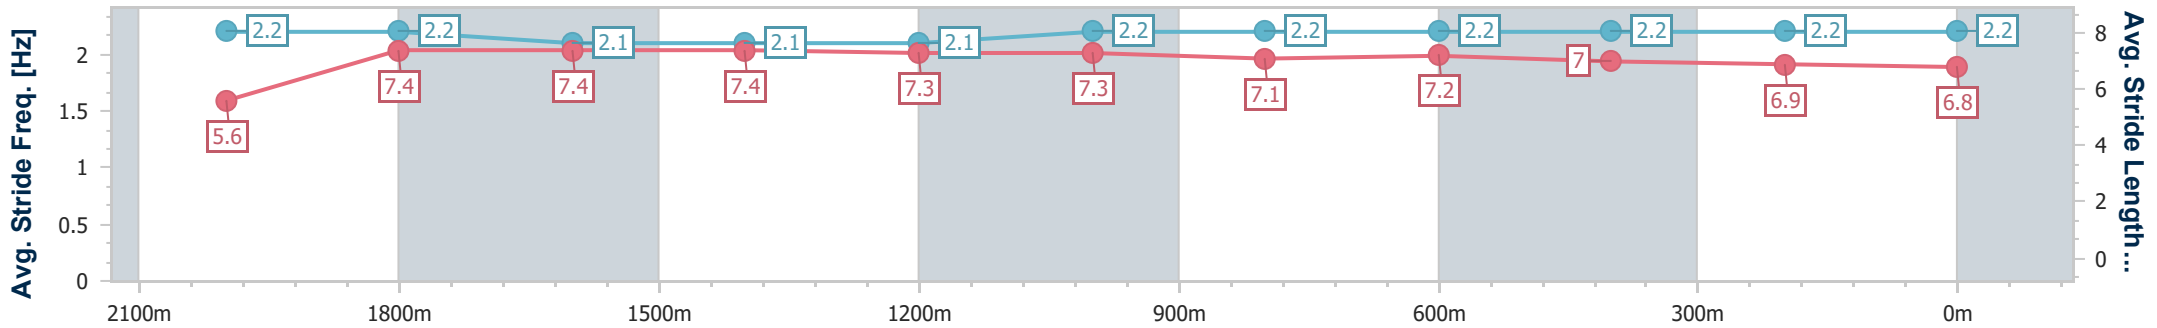

Scratched: Migratory (#3)

Horse/Jockey Name	The Manipulator
Final Rank	1
Fastest Section Time (Section)	0:12.11 (2000m)
Top Speed [km/h] (Section)	60.9 (Overall)
Race State	Finished

Toowoomba QLD Professional

Race 7: Shannon Sign Company Maiden Handicap - 2150m

30 November 2024 - 21:01

Track Rating: Soft 6, Weather: Overcast, Rail Position: +4m Entire

Section	Overall	2000m	1800m	1600m	1400m	1200m	1000m	800m	600m	400m	200m
Section Times	2:20.67 [1] (0:12.43)	2:08.24 [1] (0:12.11)	1:56.13 [1] (0:12.65)	1:43.48 [1] (0:12.64)	1:30.84 [1] (0:12.86)	1:17.98 [1] (0:12.71)	1:05.27 [1] (0:13.10)	0:52.17 [1] (0:12.57)	0:39.60 [1] (0:12.75)	0:26.85 [1] (0:13.19)	0:13.66 [1] (0:13.66)
Average Speed [km/h]	43.7	59.4	56.7	57.0	56.5	56.6	55.3	57.3	56.6	54.7	52.7
Top Speed [km/h]	60.9	60.3	58.2	59.4	57.7	57.5	56.7	57.9	58.2	55.3	54.5
Avg. Dist. to Rail [m]	2.3	1.5	0.6	0.5	1.6	1.8	1.6	0.7	0.5	1.0	0.7
Avg. Stride Freq. [Hz]	2.2	2.2	2.1	2.1	2.1	2.2	2.2	2.2	2.2	2.2	2.2
Avg. Stride Length [m]	5.6	7.4	7.4	7.4	7.3	7.3	7.1	7.2	7.0	6.9	6.8