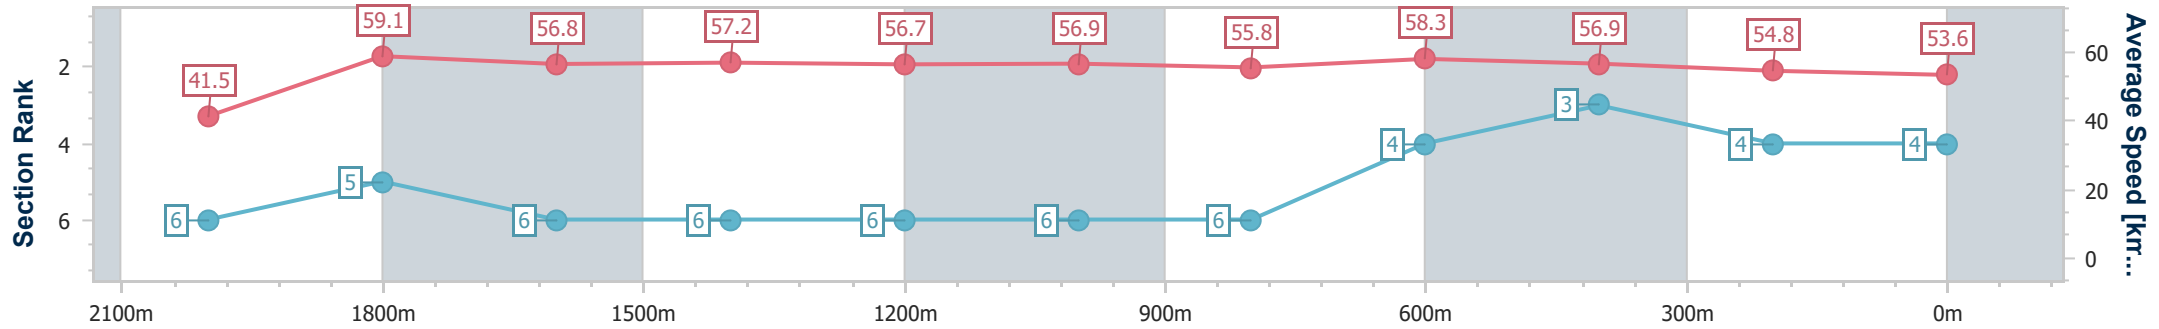

- [] Ranking at each section and finish
- .-.- No data available at this section
- NA No data available

Horse/Jockey Name	Blood Red
Final Rank	4
Fastest Section Time (Section)	0:12.19 (2000m)
Top Speed [km/h] (Section)	60.4 (800m)
Race State	Finished

Toowoomba QLD Professional

Race 7: Shannon Sign Company Maiden Handicap - 2150m

30 November 2024 - 21:01

Track Rating: Soft 6, Weather: Overcast, Rail Position: +4m Entire

Section	Overall	2000m	1800m	1600m	1400m	1200m	1000m	800m	600m	400m	200m
Section Times	2:21.25 [4] (0:13.07)	2:08.18 [6] (0:12.19)	1:55.99 [5] (0:12.70)	1:43.29 [6] (0:12.63)	1:30.66 [6] (0:12.96)	1:17.70 [6] (0:12.64)	1:05.06 [6] (0:13.06)	0:52.00 [6] (0:12.49)	0:39.51 [4] (0:12.85)	0:26.66 [3] (0:13.21)	0:13.45 [4] (0:13.45)
Average Speed [km/h]	41.5	59.1	56.8	57.2	56.7	56.9	55.8	58.3	56.9	54.8	53.6
Top Speed [km/h]	58.6	59.9	58.5	58.0	57.6	58.0	56.8	60.4	59.9	55.6	54.6
Avg. Dist. to Rail [m]	5.3	0.3	0.5	2.1	3.0	2.9	2.7	3.4	3.0	2.0	1.5
Avg. Stride Freq. [Hz]	2.2	2.3	2.2	2.2	2.2	2.2	2.2	2.3	2.3	2.3	2.2
Avg. Stride Length [m]	5.3	7.3	7.2	7.3	7.2	7.1	7.0	7.0	6.8	6.7	6.6

- [] Ranking at each section and finish
- .-.- No data available at this section
- NA No data available

Horse/Jockey Name	Catch Cries
Final Rank	5
Fastest Section Time (Section)	0:12.09 (2000m)
Top Speed [km/h] (Section)	60.0 (Overall)
Race State	Finished