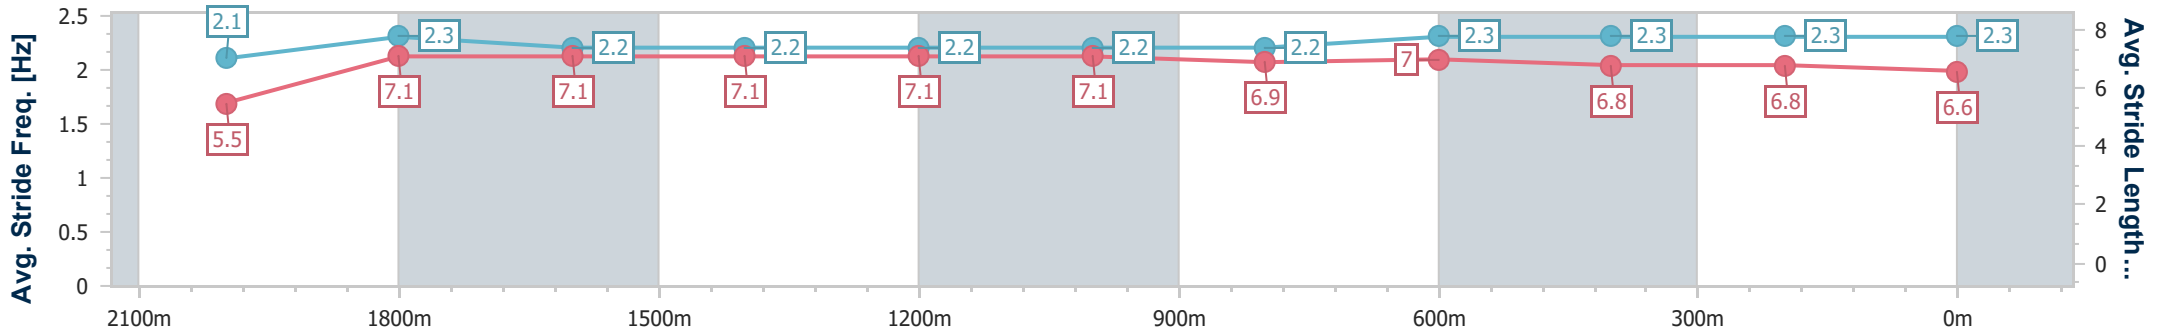

- [] Ranking at each section and finish
- .-.- No data available at this section
- NA No data available

Horse/Jockey Name	Stella Simone
Final Rank	2
Fastest Section Time (Section)	0:12.30 (2000m)
Top Speed [km/h] (Section)	59.1 (2000m)
Race State	Finished

Toowoomba QLD Professional
Race 7: Shannon Sign Company Maiden Handicap - 2150m
30 November 2024 - 21:01
Track Rating: Soft 6, Weather: Overcast, Rail Position: +4m Entire

Section	Overall	2000m	1800m	1600m	1400m	1200m	1000m	800m	600m	400m	200m
Section Times	2:21.09 [2] (0:13.04)	2:08.05 [5] (0:12.30)	1:55.75 [6] (0:12.52)	1:43.23 [5] (0:12.60)	1:30.63 [5] (0:12.91)	1:17.72 [5] (0:12.72)	1:05.00 [5] (0:13.11)	0:51.89 [5] (0:12.69)	0:39.20 [6] (0:12.83)	0:26.37 [4] (0:12.99)	0:13.38 [3] (0:13.38)
Average Speed [km/h]	41.5	58.5	56.3	57.0	56.2	56.8	55.2	57.0	56.1	55.6	53.7
Top Speed [km/h]	58.2	59.1	58.3	58.0	57.7	57.6	56.5	58.1	57.9	56.5	55.0
Avg. Dist. to Rail [m]	4.6	3.4	3.7	0.7	1.5	2.0	1.8	1.3	0.5	0.4	1.1
Avg. Stride Freq. [Hz]	2.1	2.3	2.2	2.2	2.2	2.2	2.2	2.3	2.3	2.3	2.3
Avg. Stride Length [m]	5.5	7.1	7.1	7.1	7.1	7.1	6.9	7.0	6.8	6.8	6.6