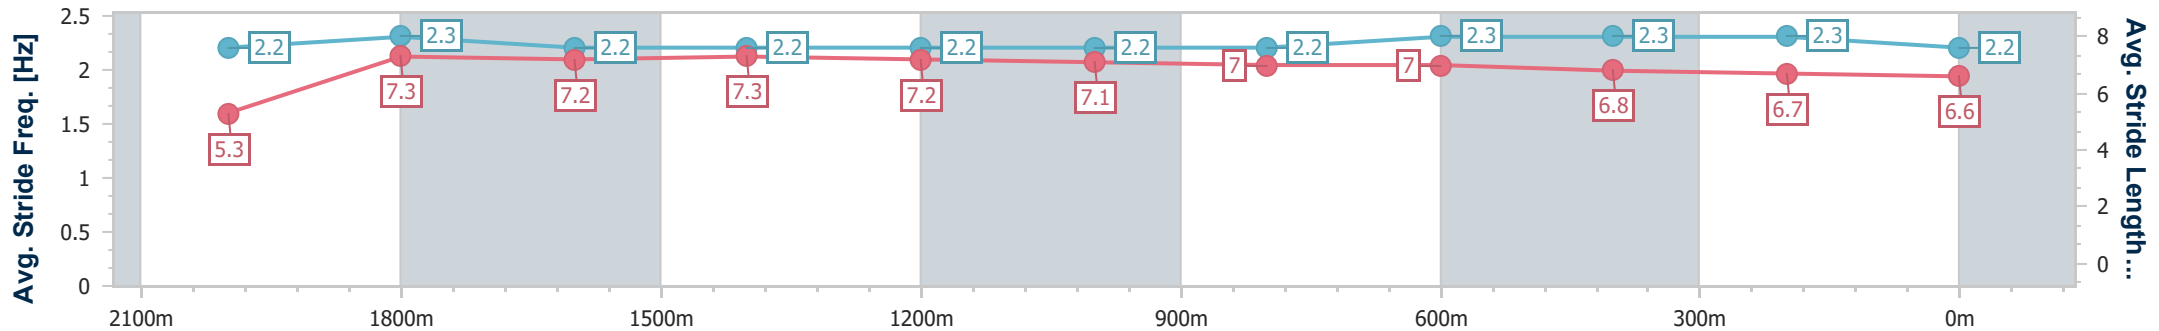

- [] Ranking at each section and finish
- .-.- No data available at this section
- NA No data available

Horse/Jockey Name	Blood Red
Final Rank	4
Fastest Section Time (Section)	0:12.19 (2000m)
Top Speed [km/h] (Section)	60.4 (800m)
Race State	Finished

Toowoomba QLD Professional

Race 7: Shannon Sign Company Maiden Handicap - 2150m

30 November 2024 - 21:01

Track Rating: Soft 6, Weather: Overcast, Rail Position: +4m Entire

Section	Overall	2000m	1800m	1600m	1400m	1200m	1000m	800m	600m	400m	200m
Section Times	2:21.25 [4] (0:13.07)	2:08.18 [6] (0:12.19)	1:55.99 [5] (0:12.70)	1:43.29 [6] (0:12.63)	1:30.66 [6] (0:12.96)	1:17.70 [6] (0:12.64)	1:05.06 [6] (0:13.06)	0:52.00 [6] (0:12.49)	0:39.51 [4] (0:12.85)	0:26.66 [3] (0:13.21)	0:13.45 [4] (0:13.45)
Average Speed [km/h]	41.5	59.1	56.8	57.2	56.7	56.9	55.8	58.3	56.9	54.8	53.6
Top Speed [km/h]	58.6	59.9	58.5	58.0	57.6	58.0	56.8	60.4	59.9	55.6	54.6
Avg. Dist. to Rail [m]	5.3	0.3	0.5	2.1	3.0	2.9	2.7	3.4	3.0	2.0	1.5
Avg. Stride Freq. [Hz]	2.2	2.3	2.2	2.2	2.2	2.2	2.2	2.3	2.3	2.3	2.2
Avg. Stride Length [m]	5.3	7.3	7.2	7.3	7.2	7.1	7.0	7.0	6.8	6.7	6.6

- [] Ranking at each section and finish
- .-.- No data available at this section
- NA No data available

Horse/Jockey Name	Catch Cries
Final Rank	5
Fastest Section Time (Section)	0:12.09 (2000m)
Top Speed [km/h] (Section)	60.0 (Overall)
Race State	Finished