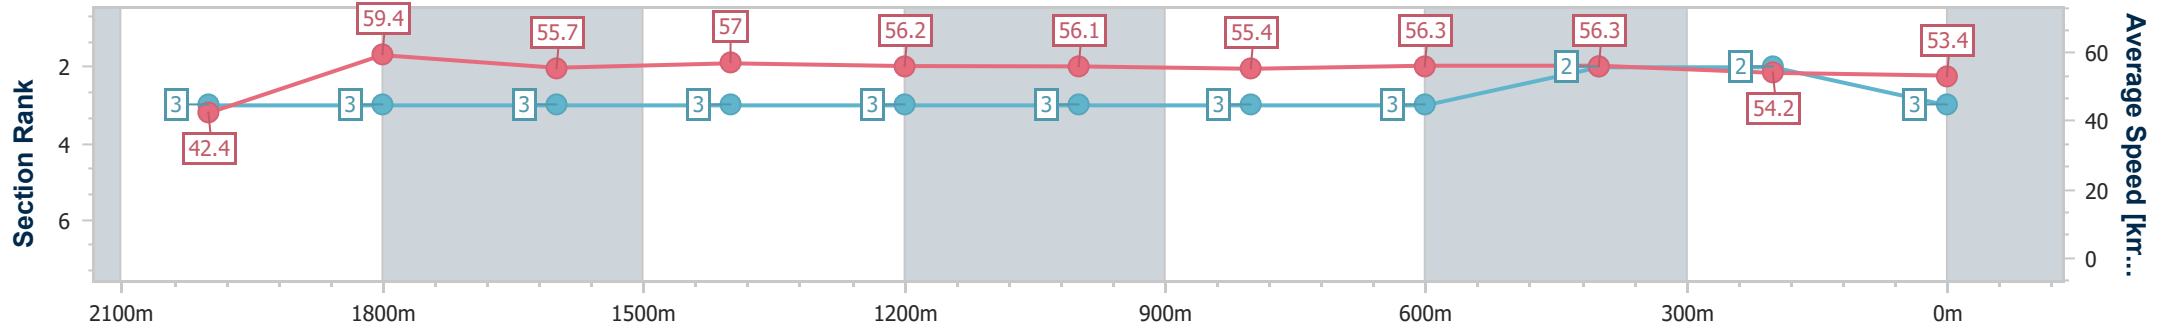

Toowoomba QLD Professional

Race 7: Shannon Sign Company Maiden Handicap - 2150m

30 November 2024 - 21:01

Track Rating: Soft 6, Weather: Overcast, Rail Position: +4m Entire

Section	Overall	2000m	1800m	1600m	1400m	1200m	1000m	800m	600m	400m	200m
Section Times	2:21.16 [3] (0:12.69)	2:08.47 [3] (0:12.15)	1:56.32 [3] (0:12.72)	1:43.60 [3] (0:12.59)	1:31.01 [3] (0:12.88)	1:18.13 [3] (0:12.87)	1:05.26 [3] (0:13.00)	0:52.26 [3] (0:12.78)	0:39.48 [3] (0:12.77)	0:26.71 [2] (0:13.21)	0:13.50 [2] (0:13.50)
Average Speed [km/h]	42.4	59.4	55.7	57.0	56.2	56.1	55.4	56.3	56.3	54.2	53.4
Top Speed [km/h]	58.9	60.3	58.5	59.3	57.2	58.3	56.5	56.9	58.1	54.9	54.3
Avg. Dist. to Rail [m]	2.0	1.8	2.6	0.9	1.0	1.7	0.6	0.3	0.7	1.2	0.9
Avg. Stride Freq. [Hz]	2.2	2.3	2.2	2.1	2.1	2.2	2.2	2.3	2.3	2.3	2.3
Avg. Stride Length [m]	5.4	7.3	7.2	7.4	7.3	7.2	7.1	6.9	6.8	6.6	6.5

- [] Ranking at each section and finish
- .-.- No data available at this section
- NA No data available

Horse/Jockey Name	Blood Red
Final Rank	4
Fastest Section Time (Section)	0:12.19 (2000m)
Top Speed [km/h] (Section)	60.4 (800m)
Race State	Finished