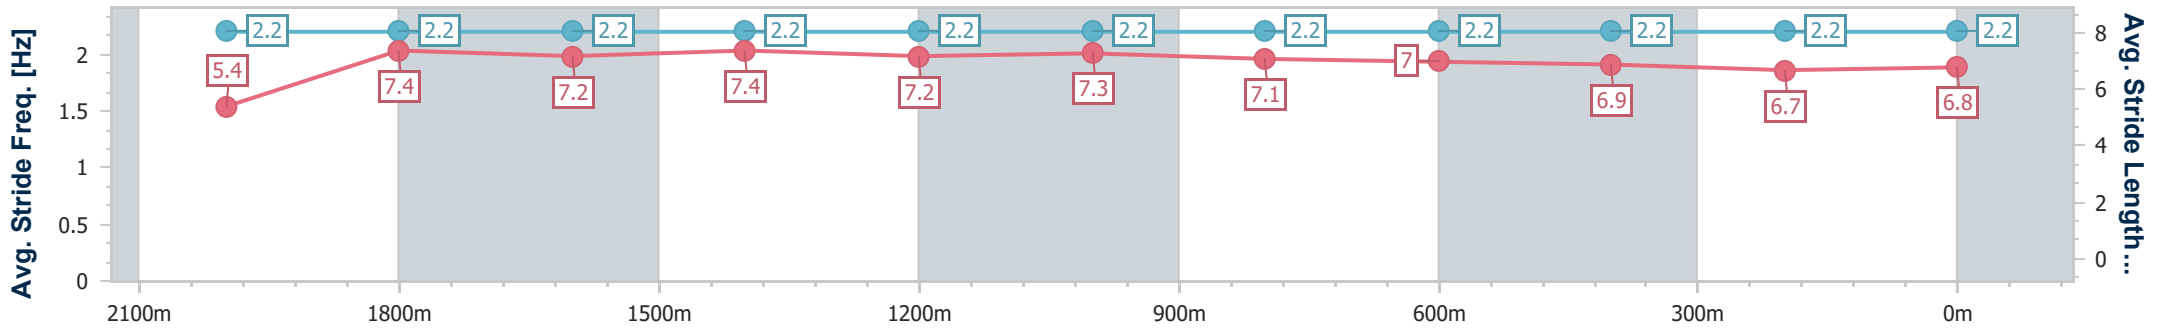

- [] Ranking at each section and finish
- .-.- No data available at this section
- NA No data available

Horse/Jockey Name	Catch Cries
Final Rank	5
Fastest Section Time (Section)	0:12.09 (2000m)
Top Speed [km/h] (Section)	60.0 (Overall)
Race State	Finished

Toowoomba QLD Professional

Race 7: Shannon Sign Company Maiden Handicap - 2150m

30 November 2024 - 21:01

Track Rating: Soft 6, Weather: Overcast, Rail Position: +4m Entire

Section	Overall	2000m	1800m	1600m	1400m	1200m	1000m	800m	600m	400m	200m
Section Times	2:22.24 [5] (0:12.82)	2:09.42 [4] (0:12.09)	1:57.33 [4] (0:12.67)	1:44.66 [4] (0:12.62)	1:32.04 [4] (0:12.93)	1:19.11 [4] (0:12.78)	1:06.33 [4] (0:13.10)	0:53.23 [4] (0:12.79)	0:40.44 [5] (0:13.41)	0:27.03 [5] (0:13.47)	0:13.56 [5] (0:13.56)
Average Speed [km/h]	42.3	59.5	56.6	57.2	56.5	56.6	55.1	56.5	54.6	53.5	53.1
Top Speed [km/h]	60.0	59.9	59.2	58.3	58.1	57.8	56.3	58.1	58.2	54.4	54.4
Avg. Dist. to Rail [m]	2.2	1.1	0.5	1.1	2.5	2.9	1.5	1.4	2.8	0.8	0.9
Avg. Stride Freq. [Hz]	2.2	2.2	2.2	2.2	2.2	2.2	2.2	2.2	2.2	2.2	2.2
Avg. Stride Length [m]	5.4	7.4	7.2	7.4	7.2	7.3	7.1	7.0	6.9	6.7	6.8

- [] Ranking at each section and finish
- .-.- No data available at this section
- NA No data available

Horse/Jockey Name	Woody's Mate
Final Rank	6
Fastest Section Time (Section)	0:12.08 (2000m)
Top Speed [km/h] (Section)	61.1 (2000m)
Race State	Finished