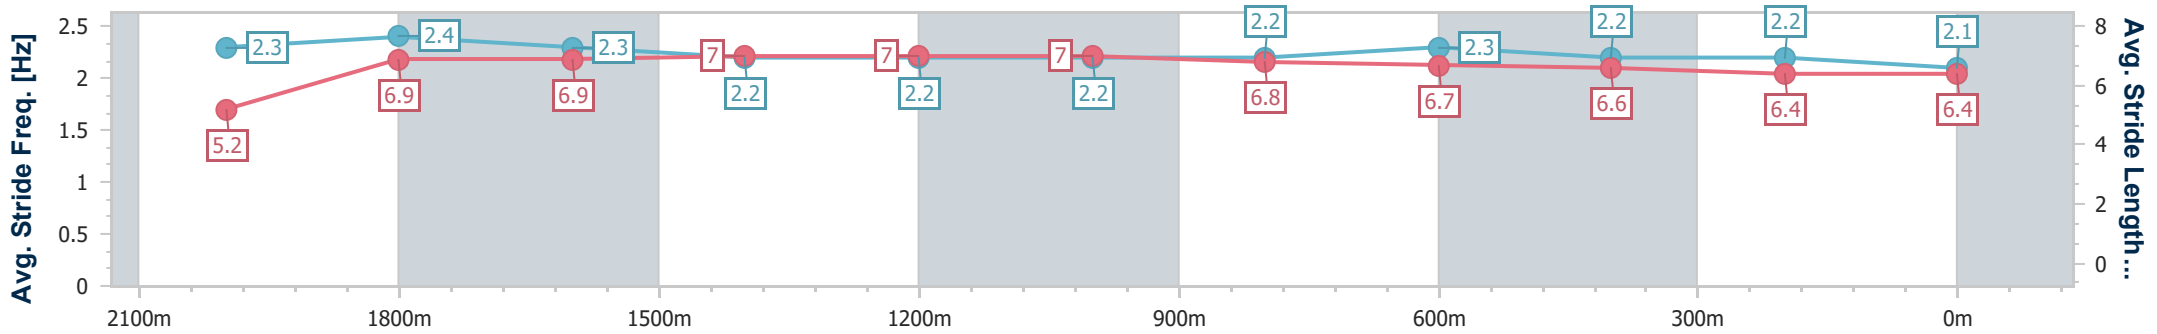

- [] Ranking at each section and finish
- .-.- No data available at this section
- NA No data available

Horse/Jockey Name	Woody's Mate
Final Rank	6
Fastest Section Time (Section)	0:12.08 (2000m)
Top Speed [km/h] (Section)	61.1 (2000m)
Race State	Finished

Toowoomba QLD Professional

Race 7: Shannon Sign Company Maiden Handicap - 2150m

30 November 2024 - 21:01

Track Rating: Soft 6, Weather: Overcast, Rail Position: +4m Entire

Section	Overall	2000m	1800m	1600m	1400m	1200m	1000m	800m	600m	400m	200m
Section Times	2:24.76 [6] (0:12.57)	2:12.19 [2] (0:12.08)	2:00.11 [2] (0:12.67)	1:47.44 [2] (0:12.71)	1:34.73 [2] (0:12.85)	1:21.88 [2] (0:12.82)	1:09.06 [2] (0:13.09)	0:55.97 [2] (0:12.79)	0:43.18 [2] (0:13.66)	0:29.52 [6] (0:14.50)	0:15.02 [6] (0:15.02)
Average Speed [km/h]	42.8	59.7	56.1	56.6	56.5	56.5	55.0	56.3	52.6	49.7	47.9
Top Speed [km/h]	60.8	61.1	57.8	58.7	58.4	57.5	56.3	58.0	55.3	50.7	49.5
Avg. Dist. to Rail [m]	4.8	1.0	2.2	0.6	1.4	1.1	0.5	0.4	0.3	0.4	0.8
Avg. Stride Freq. [Hz]	2.3	2.4	2.3	2.2	2.2	2.2	2.2	2.3	2.2	2.2	2.1
Avg. Stride Length [m]	5.2	6.9	6.9	7.0	7.0	7.0	6.8	6.7	6.6	6.4	6.4

- [] Ranking at each section and finish
- .-.- No data available at this section
- NA No data available