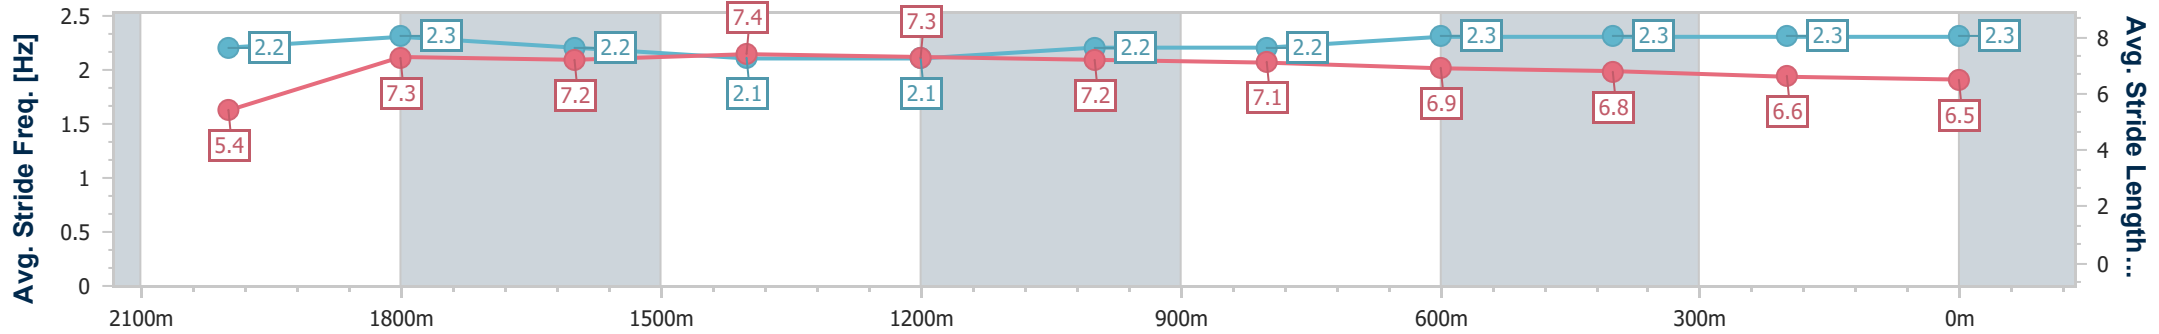

- [] Ranking at each section and finish
- .-.- No data available at this section
- NA No data available

Horse/Jockey Name	Cut Diamonds
Final Rank	3
Fastest Section Time (Section)	0:12.15 (2000m)
Top Speed [km/h] (Section)	60.3 (2000m)
Race State	Finished

Toowoomba QLD Professional

Race 7: Shannon Sign Company Maiden Handicap - 2150m

30 November 2024 - 21:01

Track Rating: Soft 6, Weather: Overcast, Rail Position: +4m Entire

Section	Overall	2000m	1800m	1600m	1400m	1200m	1000m	800m	600m	400m	200m
Section Times	2:21.16 [3] (0:12.69)	2:08.47 [3] (0:12.15)	1:56.32 [3] (0:12.72)	1:43.60 [3] (0:12.59)	1:31.01 [3] (0:12.88)	1:18.13 [3] (0:12.87)	1:05.26 [3] (0:13.00)	0:52.26 [3] (0:12.78)	0:39.48 [3] (0:12.77)	0:26.71 [2] (0:13.21)	0:13.50 [2] (0:13.50)
Average Speed [km/h]	42.4	59.4	55.7	57.0	56.2	56.1	55.4	56.3	56.3	54.2	53.4
Top Speed [km/h]	58.9	60.3	58.5	59.3	57.2	58.3	56.5	56.9	58.1	54.9	54.3
Avg. Dist. to Rail [m]	2.0	1.8	2.6	0.9	1.0	1.7	0.6	0.3	0.7	1.2	0.9
Avg. Stride Freq. [Hz]	2.2	2.3	2.2	2.1	2.1	2.2	2.2	2.3	2.3	2.3	2.3
Avg. Stride Length [m]	5.4	7.3	7.2	7.4	7.3	7.2	7.1	6.9	6.8	6.6	6.5

- [] Ranking at each section and finish
- .-.- No data available at this section
- NA No data available

Horse/Jockey Name	Blood Red
Final Rank	4
Fastest Section Time (Section)	0:12.19 (2000m)
Top Speed [km/h] (Section)	60.4 (800m)
Race State	Finished