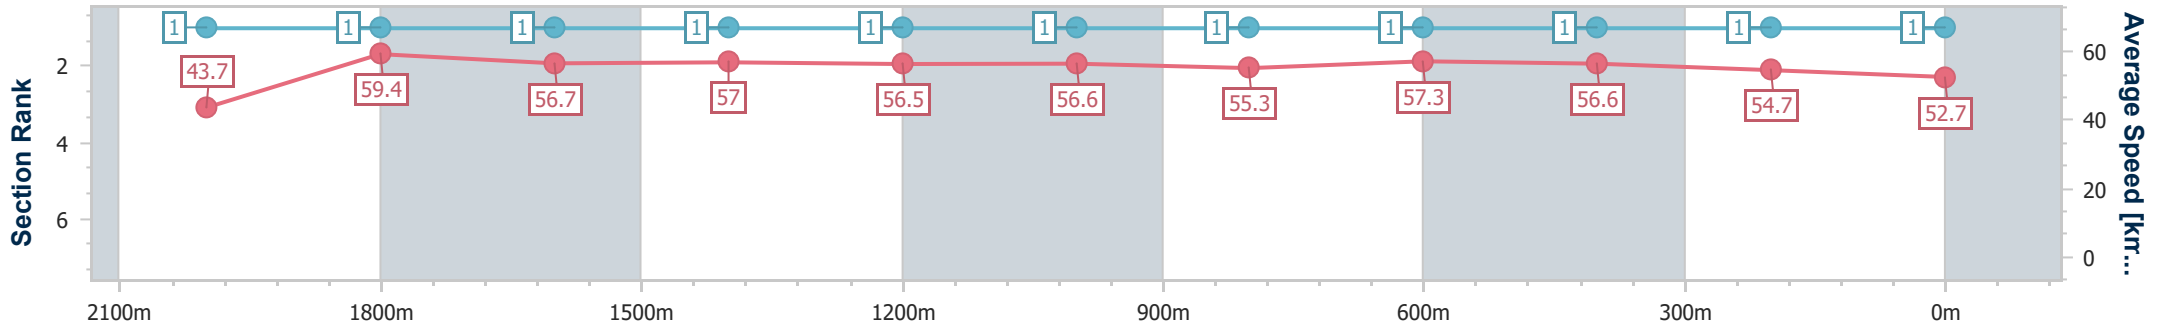

Scratched: Migratory (#3)

Horse/Jockey Name	The Manipulator
Final Rank	1
Fastest Section Time (Section)	0:12.11 (2000m)
Top Speed [km/h] (Section)	60.9 (Overall)
Race State	Finished

Toowoomba QLD Professional

Race 7: Shannon Sign Company Maiden Handicap - 2150m

30 November 2024 - 21:01

Track Rating: Soft 6, Weather: Overcast, Rail Position: +4m Entire

Section	Overall	2000m	1800m	1600m	1400m	1200m	1000m	800m	600m	400m	200m
Section Times	2:20.67 [1] (0:12.43)	2:08.24 [1] (0:12.11)	1:56.13 [1] (0:12.65)	1:43.48 [1] (0:12.64)	1:30.84 [1] (0:12.86)	1:17.98 [1] (0:12.71)	1:05.27 [1] (0:13.10)	0:52.17 [1] (0:12.57)	0:39.60 [1] (0:12.75)	0:26.85 [1] (0:13.19)	0:13.66 [1] (0:13.66)
Average Speed [km/h]	43.7	59.4	56.7	57.0	56.5	56.6	55.3	57.3	56.6	54.7	52.7
Top Speed [km/h]	60.9	60.3	58.2	59.4	57.7	57.5	56.7	57.9	58.2	55.3	54.5
Avg. Dist. to Rail [m]	2.3	1.5	0.6	0.5	1.6	1.8	1.6	0.7	0.5	1.0	0.7
Avg. Stride Freq. [Hz]	2.2	2.2	2.1	2.1	2.1	2.2	2.2	2.2	2.2	2.2	2.2
Avg. Stride Length [m]	5.6	7.4	7.4	7.4	7.3	7.3	7.1	7.2	7.0	6.9	6.8