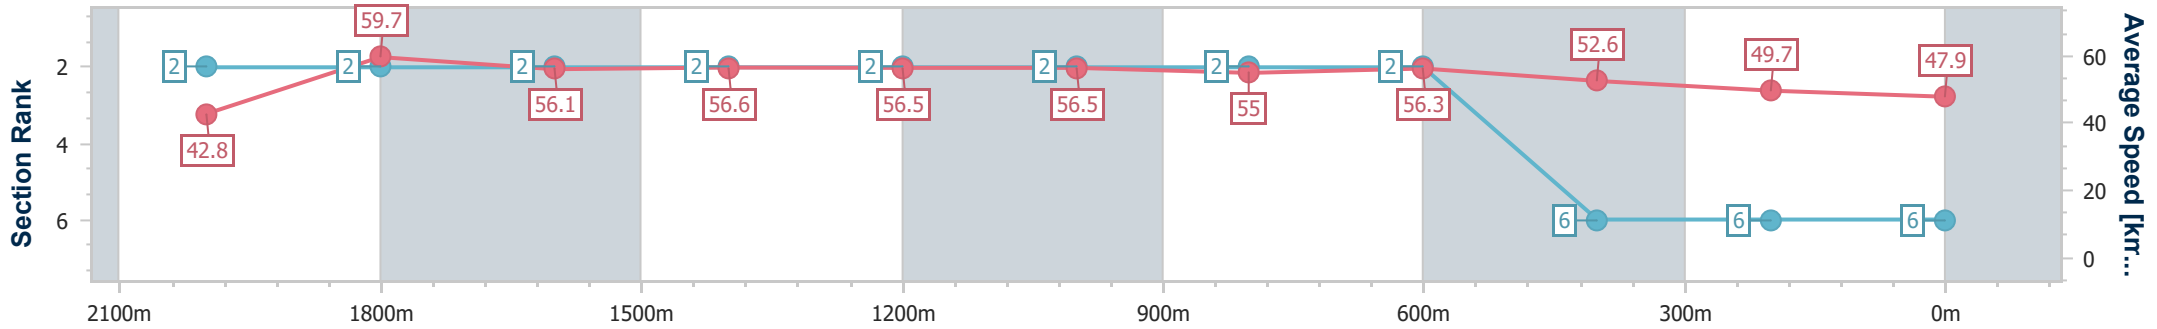

- [] Ranking at each section and finish
- .-.- No data available at this section
- NA No data available

Horse/Jockey Name	Woody's Mate
Final Rank	6
Fastest Section Time (Section)	0:12.08 (2000m)
Top Speed [km/h] (Section)	61.1 (2000m)
Race State	Finished

Toowoomba QLD Professional

Race 7: Shannon Sign Company Maiden Handicap - 2150m

30 November 2024 - 21:01

Track Rating: Soft 6, Weather: Overcast, Rail Position: +4m Entire

Section	Overall	2000m	1800m	1600m	1400m	1200m	1000m	800m	600m	400m	200m
Section Times	2:24.76 [6] (0:12.57)	2:12.19 [2] (0:12.08)	2:00.11 [2] (0:12.67)	1:47.44 [2] (0:12.71)	1:34.73 [2] (0:12.85)	1:21.88 [2] (0:12.82)	1:09.06 [2] (0:13.09)	0:55.97 [2] (0:12.79)	0:43.18 [2] (0:13.66)	0:29.52 [6] (0:14.50)	0:15.02 [6] (0:15.02)
Average Speed [km/h]	42.8	59.7	56.1	56.6	56.5	56.5	55.0	56.3	52.6	49.7	47.9
Top Speed [km/h]	60.8	61.1	57.8	58.7	58.4	57.5	56.3	58.0	55.3	50.7	49.5
Avg. Dist. to Rail [m]	4.8	1.0	2.2	0.6	1.4	1.1	0.5	0.4	0.3	0.4	0.8
Avg. Stride Freq. [Hz]	2.3	2.4	2.3	2.2	2.2	2.2	2.2	2.3	2.2	2.2	2.1
Avg. Stride Length [m]	5.2	6.9	6.9	7.0	7.0	7.0	6.8	6.7	6.6	6.4	6.4

- [] Ranking at each section and finish
- .-.- No data available at this section
- NA No data available