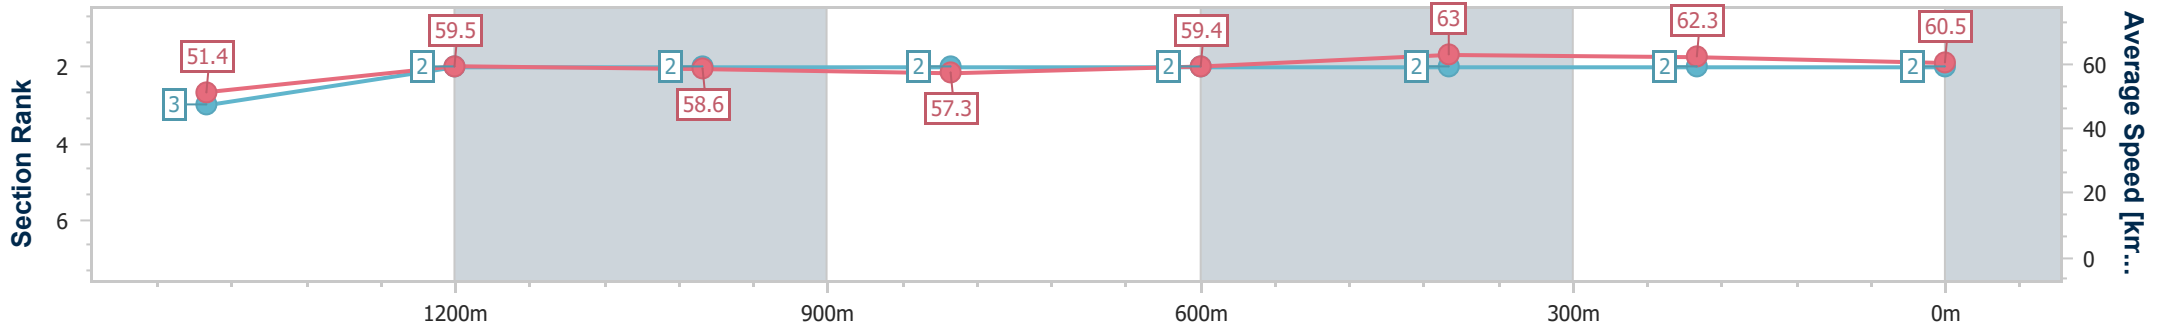

Ipswich QLD Professional

Race 1: TAB QTIS Three-Year-Old Maiden Plate - 1690m

04 December 2024 - 13:03

Track Rating: Soft 5, Weather: Fine, Rail Position: +6m Entire

Section	Overall	1400m	1200m	1000m	800m	600m	400m	200m				
Section Times	1:44.35 [2] (0:20.35)	1:24.00 [3] (0:12.09)	1:11.91 [2] (0:12.33)	0:59.58 [2] (0:12.59)	0:46.99 [2] (0:12.14)	0:34.85 [2] (0:11.37)	0:23.48 [2] (0:11.55)	0:11.93 [2] (0:11.93)				
Average Speed [km/h]	51.4	59.5	58.6	57.3	59.4	63.0	62.3	60.5				
Top Speed [km/h]	60.5	60.4	60.2	58.0	61.3	64.5	63.1	61.9				
Avg. Dist. to Rail [m]	1.2	0.5	0.6	0.6	0.3	0.3	0.3	1.0				
Avg. Stride Freq. [Hz]	2.2	2.2	2.2	2.2	2.2	2.3	2.3	2.3				
Avg. Stride Length [m]	7.0	7.5	7.4	7.3	7.5	7.6	7.5	7.3				