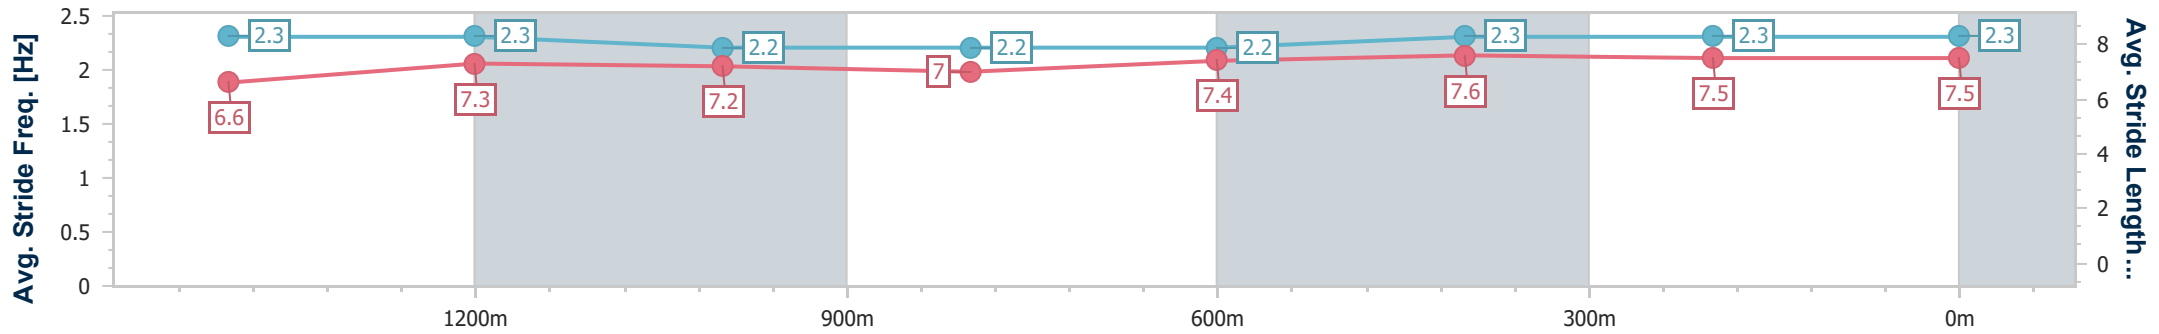

Ipswich QLD Professional

Race 1: TAB QTIS Three-Year-Old Maiden Plate - 1690m

04 December 2024 - 13:03

Track Rating: Soft 5, Weather: Fine, Rail Position: +6m Entire

Section	Overall	1400m	1200m	1000m	800m	600m	400m	200m
Section Times	1:44.80 [5] (0:21.01)	1:23.79 [6] (0:11.94)	1:11.85 [6] (0:12.30)	0:59.55 [6] (0:12.80)	0:46.75 [6] (0:12.22)	0:34.53 [6] (0:11.42)	0:23.11 [6] (0:11.53)	0:11.58 [6] (0:11.58)
Average Speed [km/h]	49.7	59.7	58.4	56.0	58.9	62.7	62.3	62.0
Top Speed [km/h]	60.5	60.5	59.8	57.5	61.1	63.9	62.8	62.5
Avg. Dist. to Rail [m]	2.0	1.9	1.5	0.8	0.7	0.6	1.3	2.9
Avg. Stride Freq. [Hz]	2.3	2.3	2.2	2.2	2.2	2.3	2.3	2.3
Avg. Stride Length [m]	6.6	7.3	7.2	7.0	7.4	7.6	7.5	7.5

- [] Ranking at each section and finish
- .-.- No data available at this section
- NA No data available

Horse/Jockey Name	Kids Inthe Kitchen
Final Rank	6
Fastest Section Time (Section)	0:11.57 (600m)
Top Speed [km/h] (Section)	63.2 (600m)
Race State	Finished