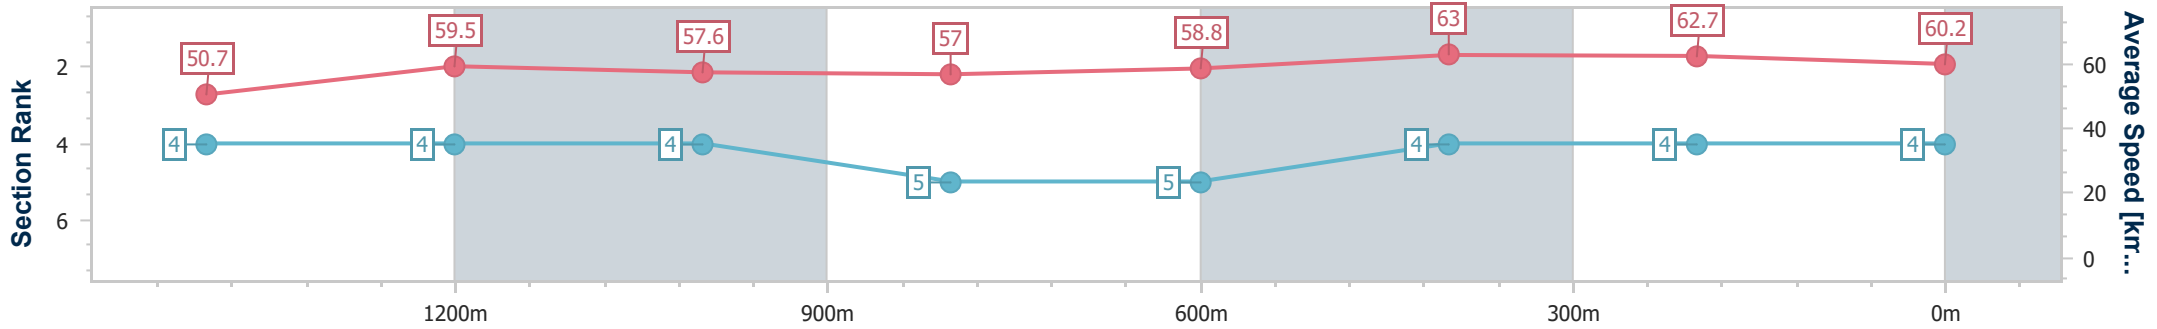

Ipswich QLD Professional

Race 1: TAB QTIS Three-Year-Old Maiden Plate - 1690m

04 December 2024 - 13:03

Track Rating: Soft 5, Weather: Fine, Rail Position: +6m Entire

Section	Overall	1400m	1200m	1000m	800m	600m	400m	200m
Section Times	1:44.76 [4] (0:20.59)	1:24.17 [4] (0:12.04)	1:12.13 [4] (0:12.46)	0:59.67 [4] (0:12.66)	0:47.01 [5] (0:12.22)	0:34.79 [5] (0:11.40)	0:23.39 [4] (0:11.46)	0:11.93 [4] (0:11.93)
Average Speed [km/h]	50.7	59.5	57.6	57.0	58.8	63.0	62.7	60.2
Top Speed [km/h]	60.9	60.0	58.8	58.2	61.3	64.0	63.2	63.0
Avg. Dist. to Rail [m]	1.1	1.1	0.6	0.2	0.2	0.6	1.1	1.1
Avg. Stride Freq. [Hz]	2.3	2.3	2.2	2.2	2.2	2.3	2.3	2.3
Avg. Stride Length [m]	6.8	7.2	7.1	7.2	7.4	7.6	7.5	7.3