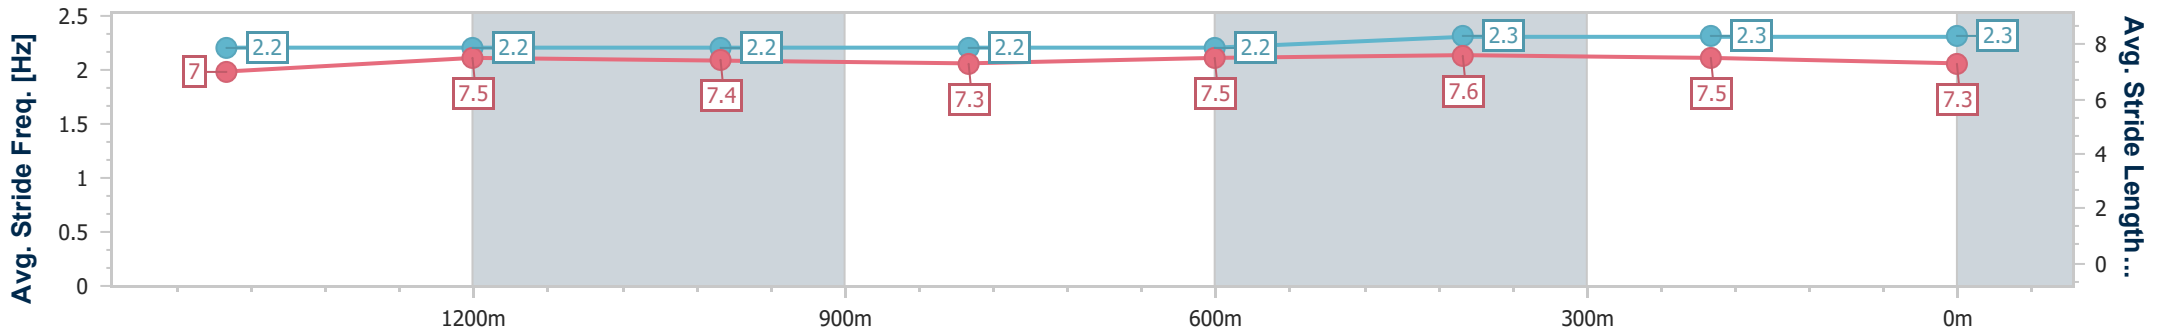

Ipswich QLD Professional

Race 1: TAB QTIS Three-Year-Old Maiden Plate - 1690m

04 December 2024 - 13:03

Track Rating: Soft 5, Weather: Fine, Rail Position: +6m Entire

Section	Overall	1400m	1200m	1000m	800m	600m	400m	200m				
Section Times	1:44.35 [2] (0:20.35)	1:24.00 [3] (0:12.09)	1:11.91 [2] (0:12.33)	0:59.58 [2] (0:12.59)	0:46.99 [2] (0:12.14)	0:34.85 [2] (0:11.37)	0:23.48 [2] (0:11.55)	0:11.93 [2] (0:11.93)				
Average Speed [km/h]	51.4	59.5	58.6	57.3	59.4	63.0	62.3	60.5				
Top Speed [km/h]	60.5	60.4	60.2	58.0	61.3	64.5	63.1	61.9				
Avg. Dist. to Rail [m]	1.2	0.5	0.6	0.6	0.3	0.3	0.3	1.0				
Avg. Stride Freq. [Hz]	2.2	2.2	2.2	2.2	2.2	2.3	2.3	2.3				
Avg. Stride Length [m]	7.0	7.5	7.4	7.3	7.5	7.6	7.5	7.3				