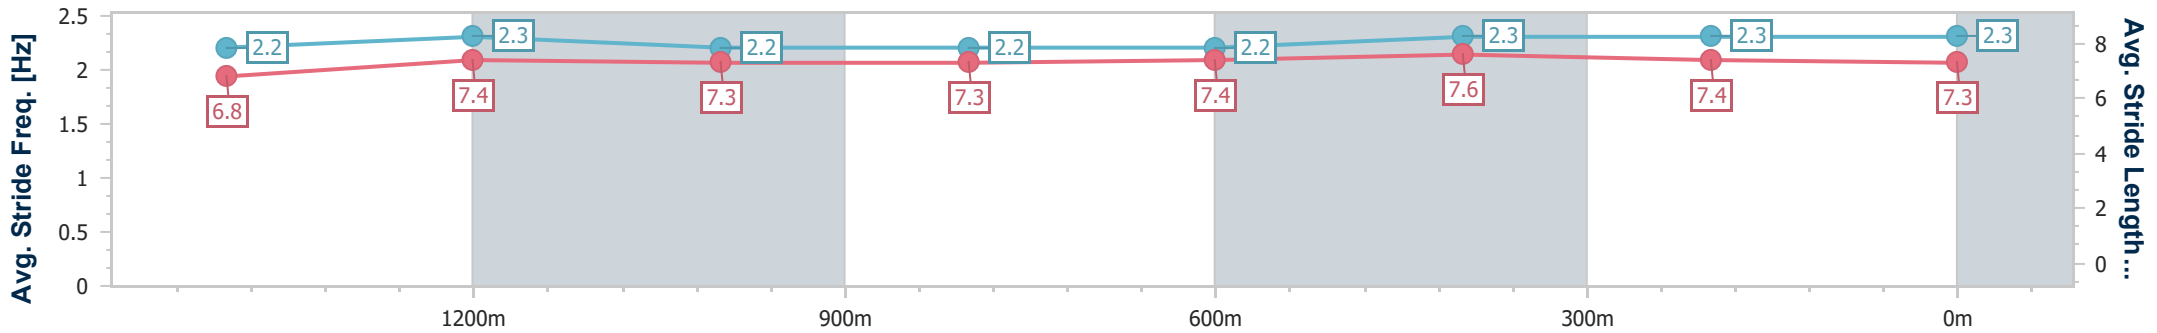

- [] Ranking at each section and finish
- .-.- No data available at this section
- NA No data available

Horse/Jockey Name	Kids Inthe Kitchen
Final Rank	6
Fastest Section Time (Section)	0:11.57 (600m)
Top Speed [km/h] (Section)	63.2 (600m)
Race State	Finished

Ipswich QLD Professional

Race 1: TAB QTIS Three-Year-Old Maiden Plate - 1690m

04 December 2024 - 13:03

Track Rating: Soft 5, Weather: Fine, Rail Position: +6m Entire

Section	Overall	1400m	1200m	1000m	800m	600m	400m	200m
Section Times	1:45.01 [6] (0:20.78)	1:24.23 [5] (0:12.01)	1:12.22 [5] (0:12.32)	0:59.90 [5] (0:12.56)	0:47.34 [4] (0:12.20)	0:35.14 [4] (0:11.57)	0:23.57 [5] (0:11.67)	0:11.90 [5] (0:11.90)
Average Speed [km/h]	54.9	60.1	58.4	57.4	58.9	62.8	61.7	59.8
Top Speed [km/h]	60.6	61.2	60.7	59.0	60.0	63.2	63.2	62.4
Avg. Dist. to Rail [m]	2.6	0.3	0.2	0.2	0.2	0.6	0.9	1.7
Avg. Stride Freq. [Hz]	2.2	2.3	2.2	2.2	2.2	2.3	2.3	2.3
Avg. Stride Length [m]	6.8	7.4	7.3	7.3	7.4	7.6	7.4	7.3

- [] Ranking at each section and finish
- .-.- No data available at this section
- NA No data available