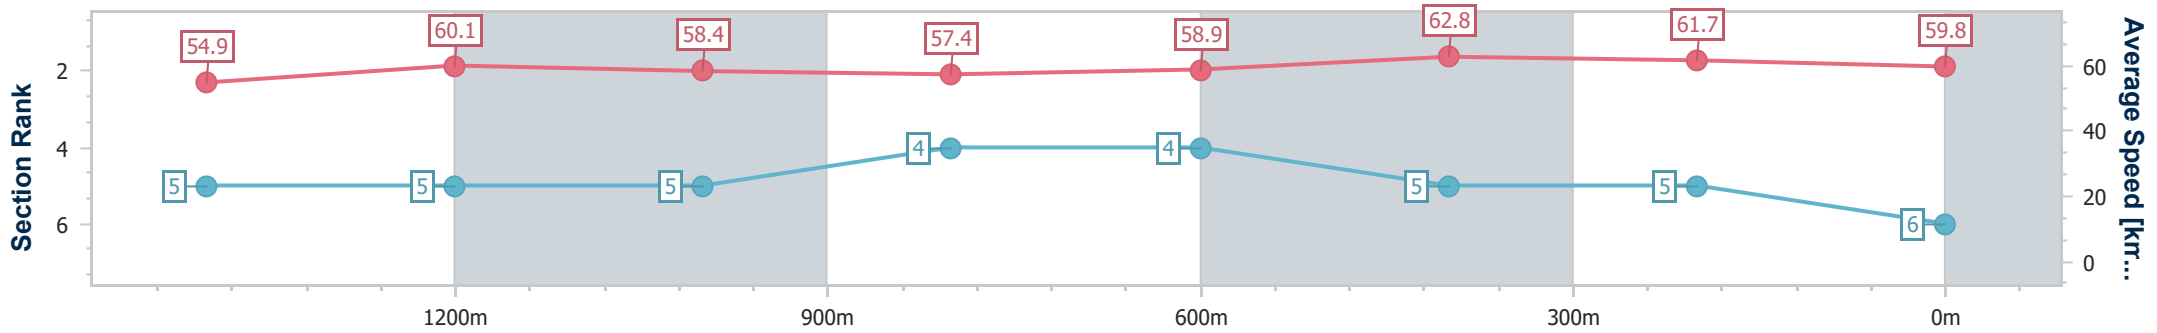

- [] Ranking at each section and finish
- .-.- No data available at this section
- NA No data available

Horse/Jockey Name	Kids Inthe Kitchen
Final Rank	6
Fastest Section Time (Section)	0:11.57 (600m)
Top Speed [km/h] (Section)	63.2 (600m)
Race State	Finished

Ipswich QLD Professional

Race 1: TAB QTIS Three-Year-Old Maiden Plate - 1690m

04 December 2024 - 13:03

Track Rating: Soft 5, Weather: Fine, Rail Position: +6m Entire

Section	Overall	1400m	1200m	1000m	800m	600m	400m	200m
Section Times	1:45.01 [6] (0:20.78)	1:24.23 [5] (0:12.01)	1:12.22 [5] (0:12.32)	0:59.90 [5] (0:12.56)	0:47.34 [4] (0:12.20)	0:35.14 [4] (0:11.57)	0:23.57 [5] (0:11.67)	0:11.90 [5] (0:11.90)
Average Speed [km/h]	54.9	60.1	58.4	57.4	58.9	62.8	61.7	59.8
Top Speed [km/h]	60.6	61.2	60.7	59.0	60.0	63.2	63.2	62.4
Avg. Dist. to Rail [m]	2.6	0.3	0.2	0.2	0.2	0.6	0.9	1.7
Avg. Stride Freq. [Hz]	2.2	2.3	2.2	2.2	2.2	2.3	2.3	2.3
Avg. Stride Length [m]	6.8	7.4	7.3	7.3	7.4	7.6	7.4	7.3

- [] Ranking at each section and finish
- .-.- No data available at this section
- NA No data available