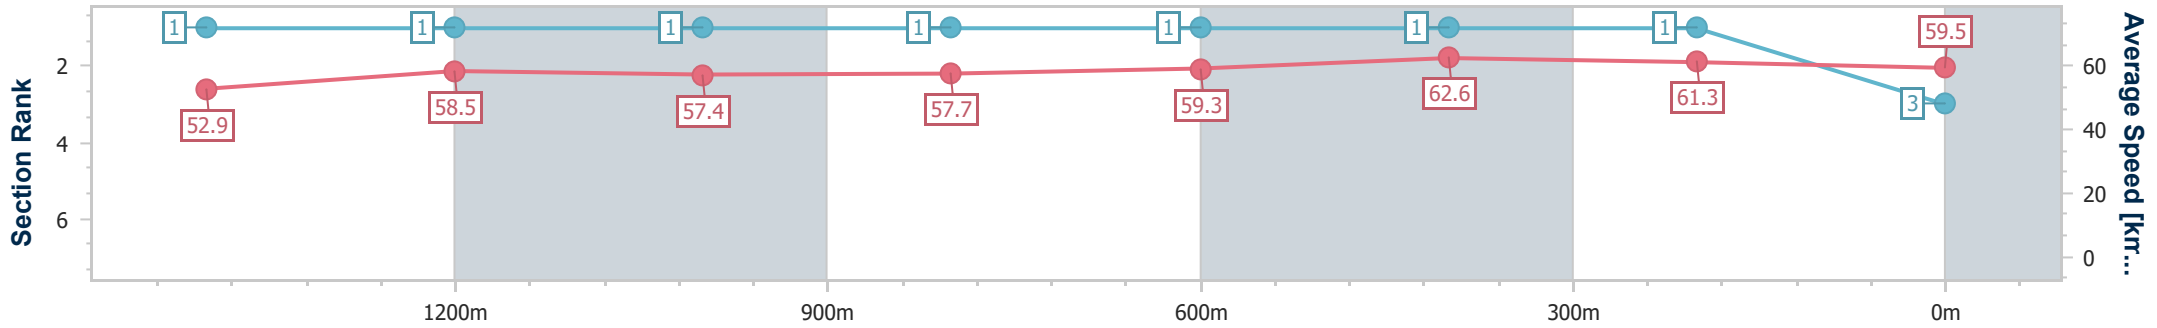

Ipswich QLD Professional

Race 1: TAB QTIS Three-Year-Old Maiden Plate - 1690m

04 December 2024 - 13:03

Track Rating: Soft 5, Weather: Fine, Rail Position: +6m Entire

Section	Overall	1400m	1200m	1000m	800m	600m	400m	200m
Section Times	1:44.43 [3] (0:19.71)	1:24.72 [1] (0:12.32)	1:12.40 [1] (0:12.53)	0:59.87 [1] (0:12.49)	0:47.38 [1] (0:12.12)	0:35.26 [1] (0:11.48)	0:23.78 [1] (0:11.67)	0:12.11 [1] (0:12.11)
Average Speed [km/h]	52.9	58.5	57.4	57.7	59.3	62.6	61.3	59.5
Top Speed [km/h]	63.3	59.8	58.2	58.6	60.9	64.6	62.1	62.0
Avg. Dist. to Rail [m]	2.6	0.2	0.1	0.2	0.8	0.7	1.4	1.5
Avg. Stride Freq. [Hz]	2.4	2.3	2.3	2.3	2.3	2.4	2.4	2.3
Avg. Stride Length [m]	6.6	6.9	7.0	7.0	7.2	7.2	7.1	7.0