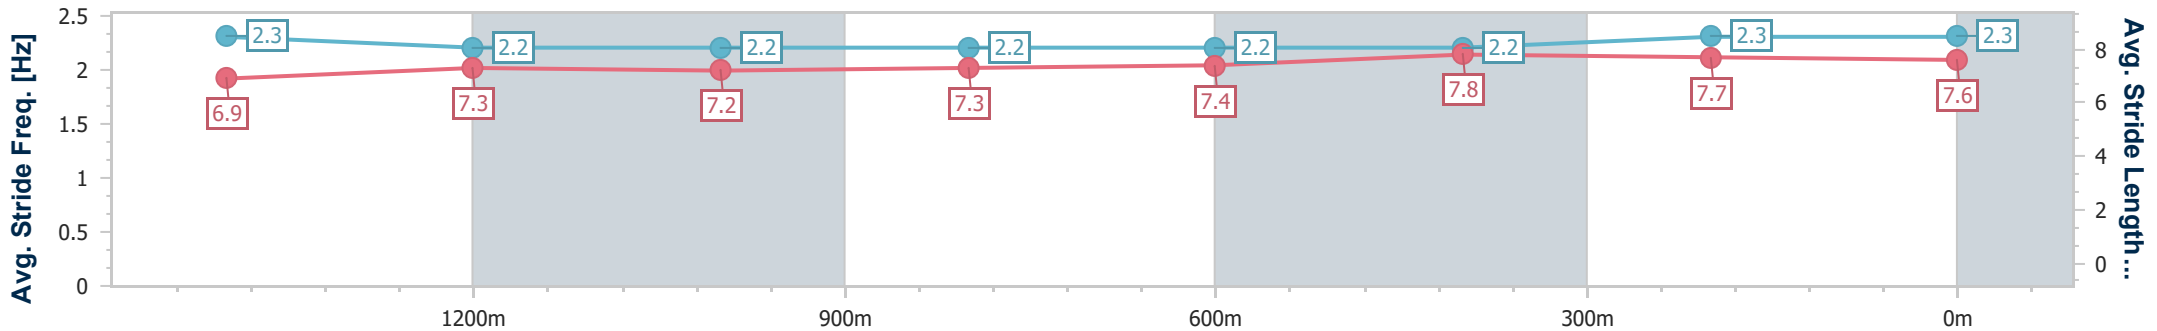

Ipswich QLD Professional

Race 1: TAB QTIS Three-Year-Old Maiden Plate - 1690m

04 December 2024 - 13:03

Track Rating: Soft 5, Weather: Fine, Rail Position: +6m Entire

Section	Overall	1400m	1200m	1000m	800m	600m	400m	200m
Section Times	1:44.07 [1] (0:20.28)	1:23.79 [2] (0:12.17)	1:11.62 [3] (0:12.49)	0:59.13 [3] (0:12.66)	0:46.47 [3] (0:12.20)	0:34.27 [3] (0:11.43)	0:22.84 [3] (0:11.32)	0:11.52 [3] (0:11.52)
Average Speed [km/h]	51.4	59.1	57.4	57.0	58.7	62.5	63.4	62.4
Top Speed [km/h]	60.7	60.1	59.1	57.5	60.9	63.5	64.7	65.3
Avg. Dist. to Rail [m]	1.0	0.8	0.6	0.5	1.2	1.0	1.7	0.4
Avg. Stride Freq. [Hz]	2.3	2.2	2.2	2.2	2.2	2.2	2.3	2.3
Avg. Stride Length [m]	6.9	7.3	7.2	7.3	7.4	7.8	7.7	7.6