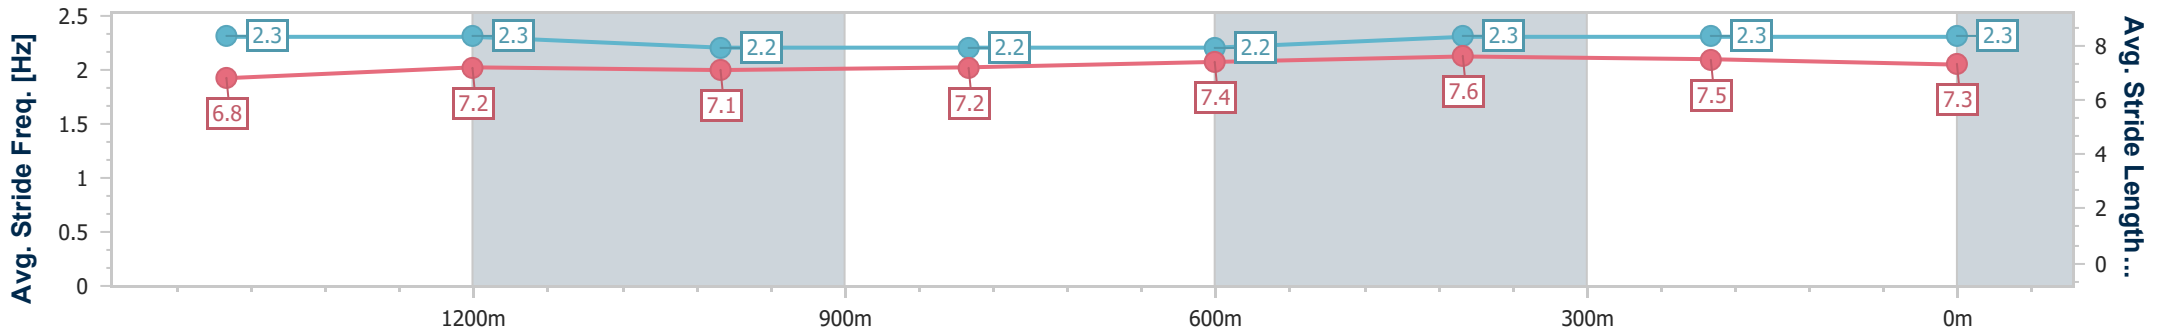

Ipswich QLD Professional

Race 1: TAB QTIS Three-Year-Old Maiden Plate - 1690m

04 December 2024 - 13:03

Track Rating: Soft 5, Weather: Fine, Rail Position: +6m Entire

Section	Overall	1400m	1200m	1000m	800m	600m	400m	200m
Section Times	1:44.76 [4] (0:20.59)	1:24.17 [4] (0:12.04)	1:12.13 [4] (0:12.46)	0:59.67 [4] (0:12.66)	0:47.01 [5] (0:12.22)	0:34.79 [5] (0:11.40)	0:23.39 [4] (0:11.46)	0:11.93 [4] (0:11.93)
Average Speed [km/h]	50.7	59.5	57.6	57.0	58.8	63.0	62.7	60.2
Top Speed [km/h]	60.9	60.0	58.8	58.2	61.3	64.0	63.2	63.0
Avg. Dist. to Rail [m]	1.1	1.1	0.6	0.2	0.2	0.6	1.1	1.1
Avg. Stride Freq. [Hz]	2.3	2.3	2.2	2.2	2.2	2.3	2.3	2.3
Avg. Stride Length [m]	6.8	7.2	7.1	7.2	7.4	7.6	7.5	7.3