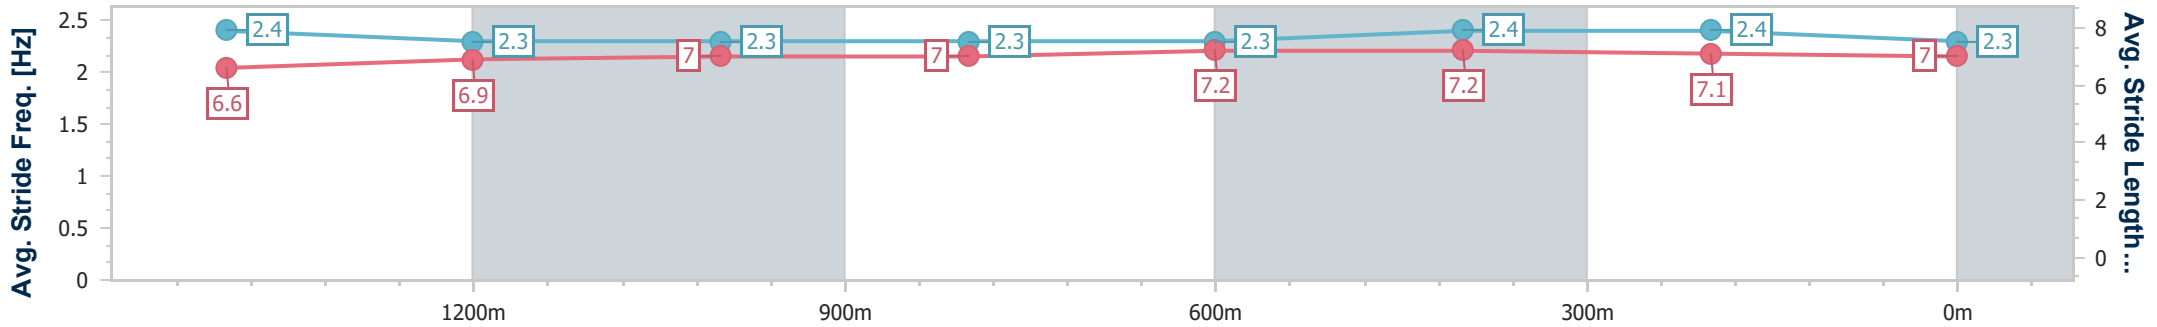

Ipswich QLD Professional

Race 1: TAB QTIS Three-Year-Old Maiden Plate - 1690m

04 December 2024 - 13:03

Track Rating: Soft 5, Weather: Fine, Rail Position: +6m Entire

Section	Overall	1400m	1200m	1000m	800m	600m	400m	200m
Section Times	1:44.43 [3] (0:19.71)	1:24.72 [1] (0:12.32)	1:12.40 [1] (0:12.53)	0:59.87 [1] (0:12.49)	0:47.38 [1] (0:12.12)	0:35.26 [1] (0:11.48)	0:23.78 [1] (0:11.67)	0:12.11 [1] (0:12.11)
Average Speed [km/h]	52.9	58.5	57.4	57.7	59.3	62.6	61.3	59.5
Top Speed [km/h]	63.3	59.8	58.2	58.6	60.9	64.6	62.1	62.0
Avg. Dist. to Rail [m]	2.6	0.2	0.1	0.2	0.8	0.7	1.4	1.5
Avg. Stride Freq. [Hz]	2.4	2.3	2.3	2.3	2.3	2.4	2.4	2.3
Avg. Stride Length [m]	6.6	6.9	7.0	7.0	7.2	7.2	7.1	7.0