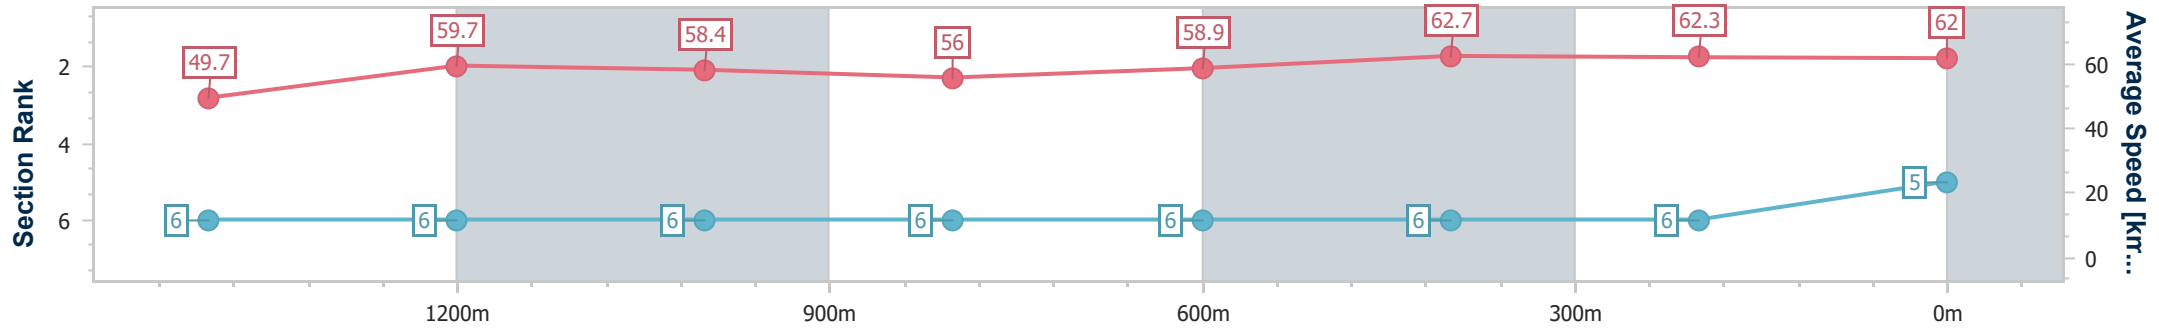

Ipswich QLD Professional

Race 1: TAB QTIS Three-Year-Old Maiden Plate - 1690m

04 December 2024 - 13:03

Track Rating: Soft 5, Weather: Fine, Rail Position: +6m Entire

Section	Overall	1400m	1200m	1000m	800m	600m	400m	200m
Section Times	1:44.80 [5] (0:21.01)	1:23.79 [6] (0:11.94)	1:11.85 [6] (0:12.30)	0:59.55 [6] (0:12.80)	0:46.75 [6] (0:12.22)	0:34.53 [6] (0:11.42)	0:23.11 [6] (0:11.53)	0:11.58 [6] (0:11.58)
Average Speed [km/h]	49.7	59.7	58.4	56.0	58.9	62.7	62.3	62.0
Top Speed [km/h]	60.5	60.5	59.8	57.5	61.1	63.9	62.8	62.5
Avg. Dist. to Rail [m]	2.0	1.9	1.5	0.8	0.7	0.6	1.3	2.9
Avg. Stride Freq. [Hz]	2.3	2.3	2.2	2.2	2.2	2.3	2.3	2.3
Avg. Stride Length [m]	6.6	7.3	7.2	7.0	7.4	7.6	7.5	7.5

- [] Ranking at each section and finish
- .-.- No data available at this section
- NA No data available

Horse/Jockey Name	Kids Inthe Kitchen
Final Rank	6
Fastest Section Time (Section)	0:11.57 (600m)
Top Speed [km/h] (Section)	63.2 (600m)
Race State	Finished