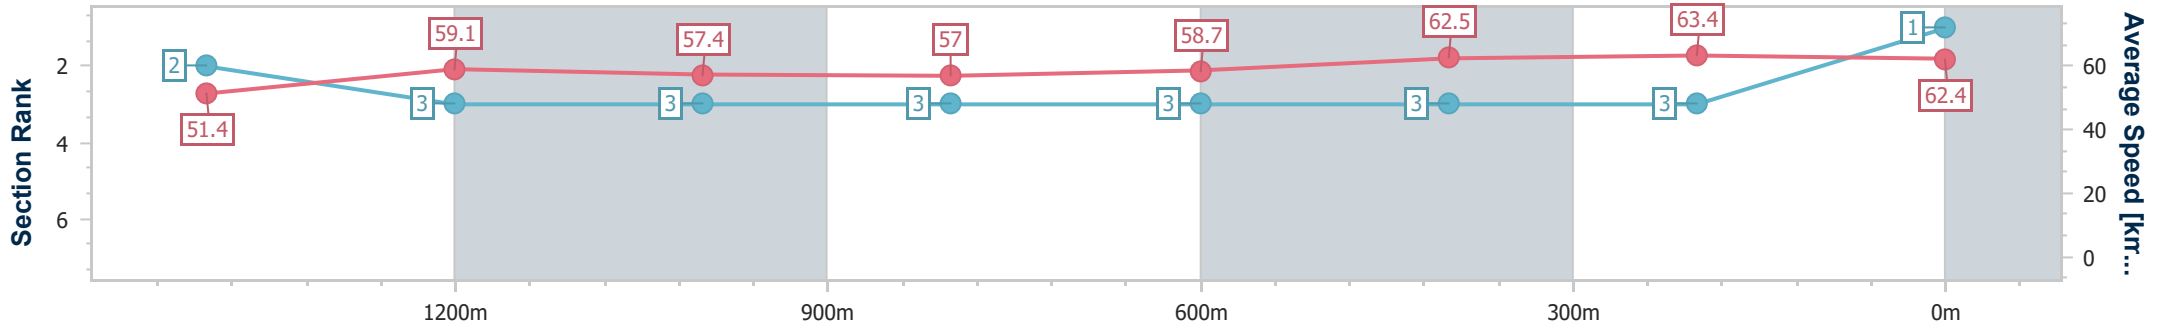

Ipswich QLD Professional

Race 1: TAB QTIS Three-Year-Old Maiden Plate - 1690m

04 December 2024 - 13:03

Track Rating: Soft 5, Weather: Fine, Rail Position: +6m Entire

Section	Overall	1400m	1200m	1000m	800m	600m	400m	200m
Section Times	1:44.07 [1] (0:20.28)	1:23.79 [2] (0:12.17)	1:11.62 [3] (0:12.49)	0:59.13 [3] (0:12.66)	0:46.47 [3] (0:12.20)	0:34.27 [3] (0:11.43)	0:22.84 [3] (0:11.32)	0:11.52 [3] (0:11.52)
Average Speed [km/h]	51.4	59.1	57.4	57.0	58.7	62.5	63.4	62.4
Top Speed [km/h]	60.7	60.1	59.1	57.5	60.9	63.5	64.7	65.3
Avg. Dist. to Rail [m]	1.0	0.8	0.6	0.5	1.2	1.0	1.7	0.4
Avg. Stride Freq. [Hz]	2.3	2.2	2.2	2.2	2.2	2.2	2.3	2.3
Avg. Stride Length [m]	6.9	7.3	7.2	7.3	7.4	7.8	7.7	7.6