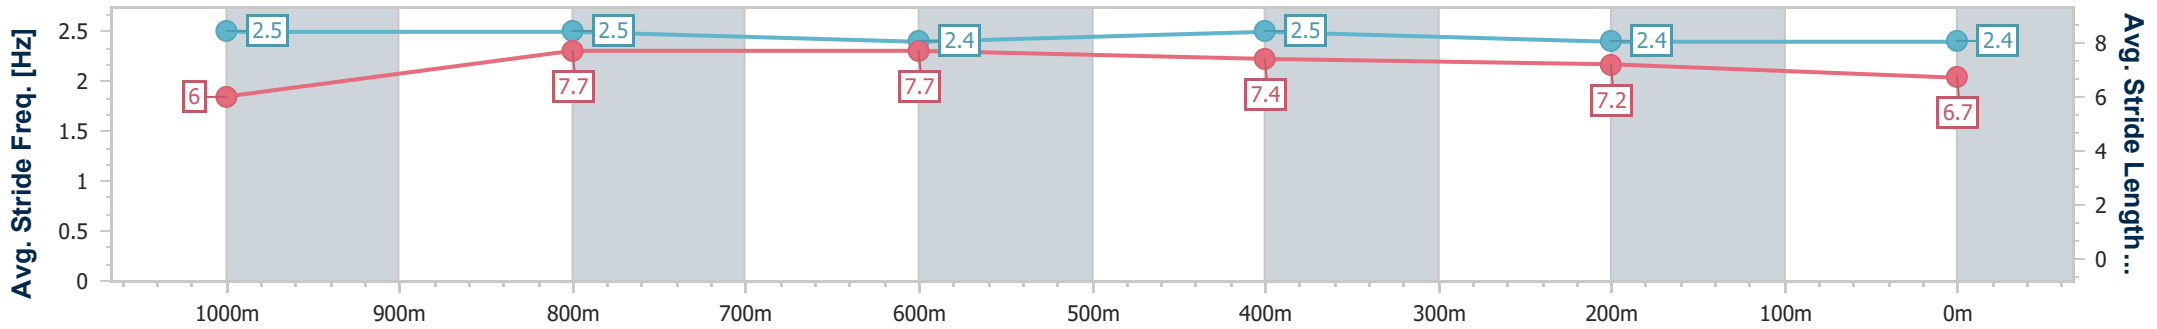

### Ipswich QLD Professional

Race 2: SEVEN NEWS Maiden Handicap - 1100m

04 December 2024 - 13:39

Track Rating: Soft 5, Weather: Fine, Rail Position: +6m Entire

Section	Overall	1000m	800m	600m	400m	200m
Section Times	1:04.68 [3] (0:08.49)	0:56.19 [2] (0:10.49)	0:45.70 [2] (0:10.87)	0:34.83 [2] (0:10.95)	0:23.88 [2] (0:11.51)	0:12.37 [2] (0:12.37)
Average Speed [km/h]	42.2	68.7	66.0	65.7	62.5	58.1
Top Speed [km/h]	67.5	70.0	68.0	66.6	64.4	60.9
Avg. Dist. to Rail [m]	5.2	0.8	0.6	0.4	0.7	3.5
Avg. Stride Freq. [Hz]	2.5	2.5	2.4	2.5	2.4	2.4
Avg. Stride Length [m]	6.0	7.7	7.7	7.4	7.2	6.7