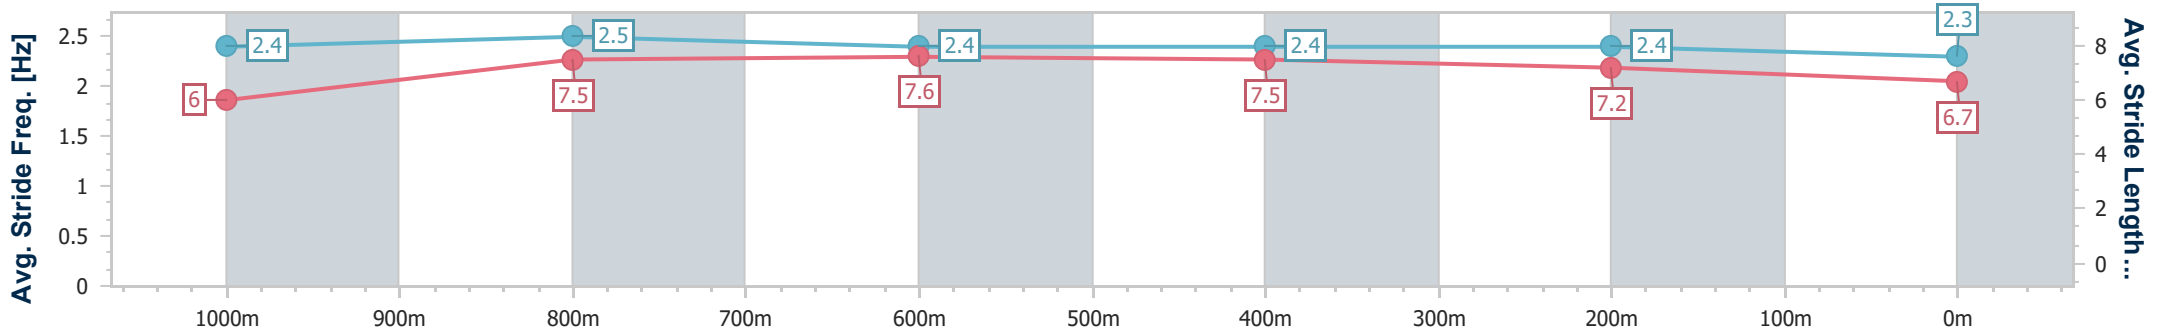

### Ipswich QLD Professional

Race 2: SEVEN NEWS Maiden Handicap - 1100m

04 December 2024 - 13:39

Track Rating: Soft 5, Weather: Fine, Rail Position: +6m Entire

Section	Overall	1000m	800m	600m	400m	200m
Section Times	1:05.54 [8] (0:08.82)	0:56.72 [4] (0:10.39)	0:46.33 [3] (0:10.84)	0:35.49 [4] (0:11.06)	0:24.43 [4] (0:11.56)	0:12.87 [4]
Average Speed [km/h]	41.1	69.0	66.2	64.9	62.4	55.9
Top Speed [km/h]	66.3	70.2	68.0	66.0	64.7	59.4
Avg. Dist. to Rail [m]	3.4	0.6	1.1	0.8	0.7	0.9
Avg. Stride Freq. [Hz]	2.4	2.5	2.4	2.4	2.4	2.3
Avg. Stride Length [m]	6.0	7.5	7.6	7.5	7.2	6.7