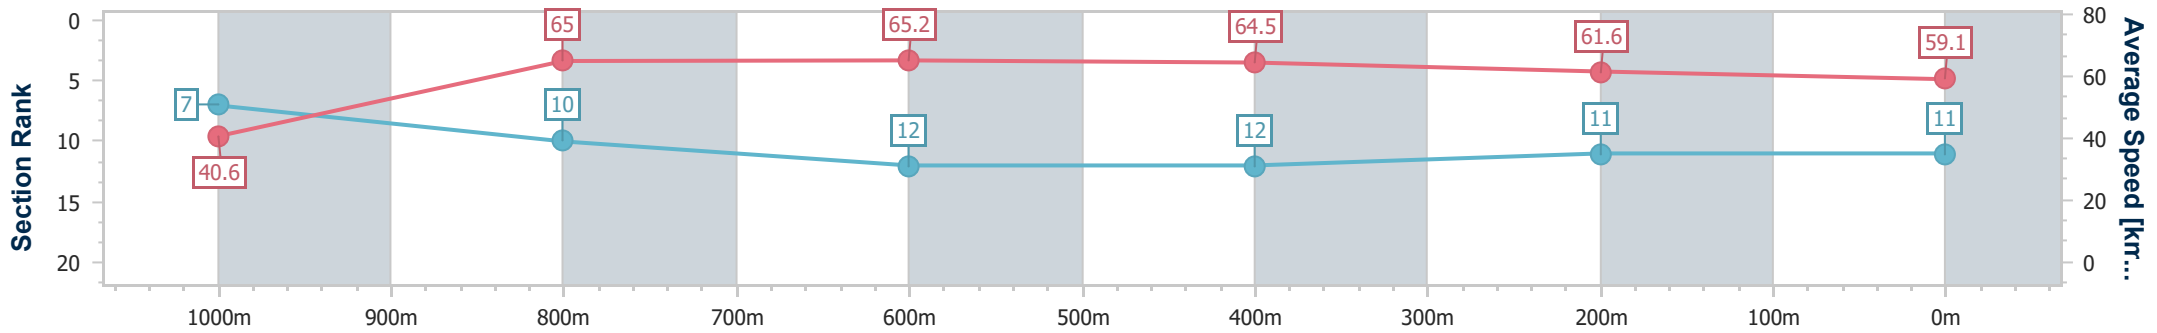

- [ ] Ranking at each section and finish
- .-.- No data available at this section
- NA No data available

Horse/Jockey Name	Spirited Son
Final Rank	11
Fastest Section Time (Section)	0:08.87 (Overall)
Top Speed [km/h] (Section)	66.6 (1000m)
Race State	Finished

### Ipswich QLD Professional

Race 2: SEVEN NEWS Maiden Handicap - 1100m

04 December 2024 - 13:39

Track Rating: Soft 5, Weather: Fine, Rail Position: +6m Entire

Section	Overall	1000m	800m	600m	400m	200m
Section Times	1:06.01 [11] (0:08.87)	0:57.14 [7] (0:11.14)	0:46.00 [10] (0:11.09)	0:34.91 [12] (0:11.12)	0:23.79 [12] (0:11.59)	0:12.20 [11] (0:12.20)
Average Speed [km/h]	40.6	65.0	65.2	64.5	61.6	59.1
Top Speed [km/h]	61.9	66.6	65.4	65.3	63.3	60.3
Avg. Dist. to Rail [m]	11.1	3.8	1.0	1.2	0.9	0.4
Avg. Stride Freq. [Hz]	2.3	2.4	2.3	2.3	2.3	2.2
Avg. Stride Length [m]	6.2	7.6	7.8	7.8	7.6	7.4