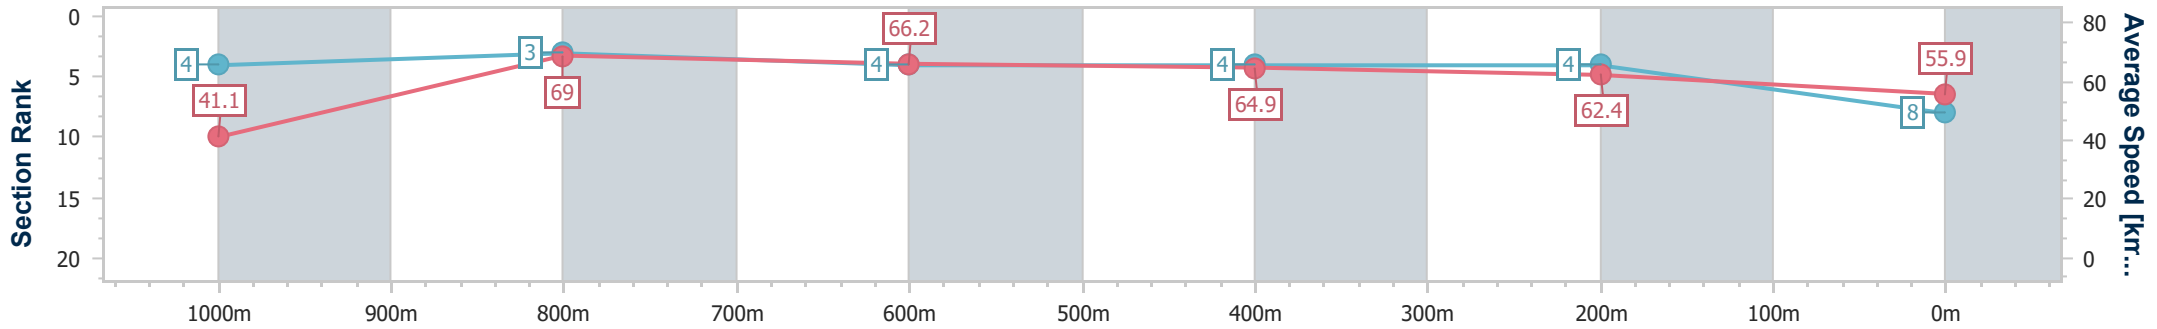

### Ipswich QLD Professional

Race 2: SEVEN NEWS Maiden Handicap - 1100m

04 December 2024 - 13:39

Track Rating: Soft 5, Weather: Fine, Rail Position: +6m Entire

Section	Overall	1000m	800m	600m	400m	200m
Section Times	1:05.54 [8] (0:08.82)	0:56.72 [4] (0:10.39)	0:46.33 [3] (0:10.84)	0:35.49 [4] (0:11.06)	0:24.43 [4] (0:11.56)	0:12.87 [4]
Average Speed [km/h]	41.1	69.0	66.2	64.9	62.4	55.9
Top Speed [km/h]	66.3	70.2	68.0	66.0	64.7	59.4
Avg. Dist. to Rail [m]	3.4	0.6	1.1	0.8	0.7	0.9
Avg. Stride Freq. [Hz]	2.4	2.5	2.4	2.4	2.4	2.3
Avg. Stride Length [m]	6.0	7.5	7.6	7.5	7.2	6.7