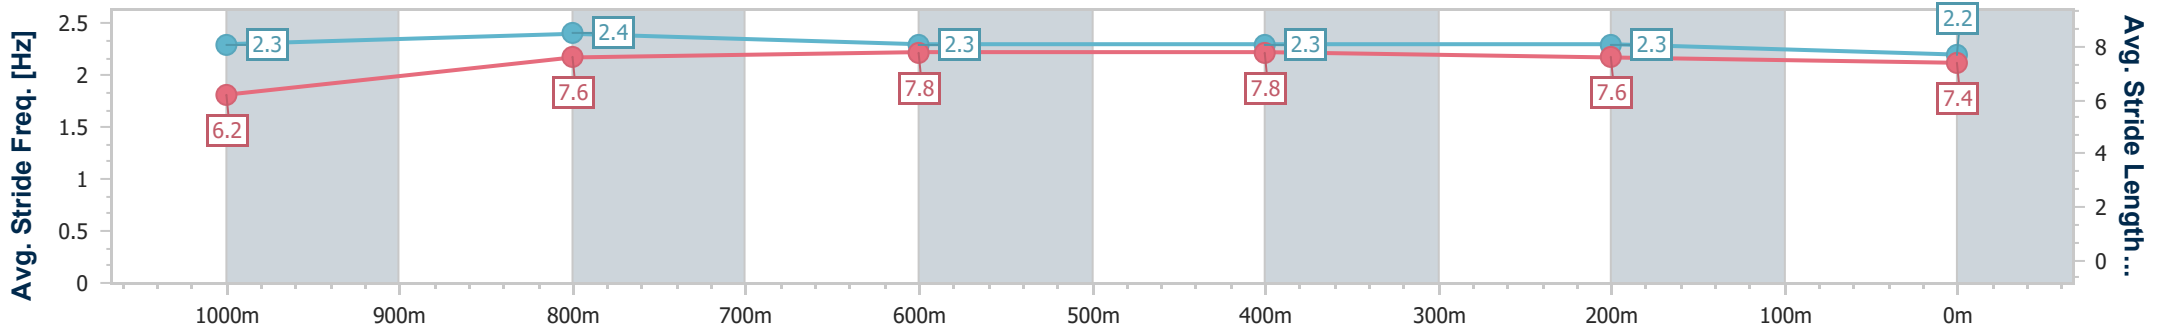

- [ ] Ranking at each section and finish
- .-.- No data available at this section
- NA No data available

Horse/Jockey Name	Spirited Son
Final Rank	11
Fastest Section Time (Section)	0:08.87 (Overall)
Top Speed [km/h] (Section)	66.6 (1000m)
Race State	Finished

### Ipswich QLD Professional

Race 2: SEVEN NEWS Maiden Handicap - 1100m

04 December 2024 - 13:39

Track Rating: Soft 5, Weather: Fine, Rail Position: +6m Entire

Section	Overall	1000m	800m	600m	400m	200m
Section Times	1:06.01 [11] (0:08.87)	0:57.14 [7] (0:11.14)	0:46.00 [10] (0:11.09)	0:34.91 [12] (0:11.12)	0:23.79 [12] (0:11.59)	0:12.20 [11] (0:12.20)
Average Speed [km/h]	40.6	65.0	65.2	64.5	61.6	59.1
Top Speed [km/h]	61.9	66.6	65.4	65.3	63.3	60.3
Avg. Dist. to Rail [m]	11.1	3.8	1.0	1.2	0.9	0.4
Avg. Stride Freq. [Hz]	2.3	2.4	2.3	2.3	2.3	2.2
Avg. Stride Length [m]	6.2	7.6	7.8	7.8	7.6	7.4

- [ ] Ranking at each section and finish
- .-.-.- No data available at this section
- NA No data available

Horse/Jockey Name	Abi's Girl
Final Rank	12
Fastest Section Time (Section)	0:08.96 (Overall)
Top Speed [km/h] (Section)	67.9 (800m)
Race State	Finished