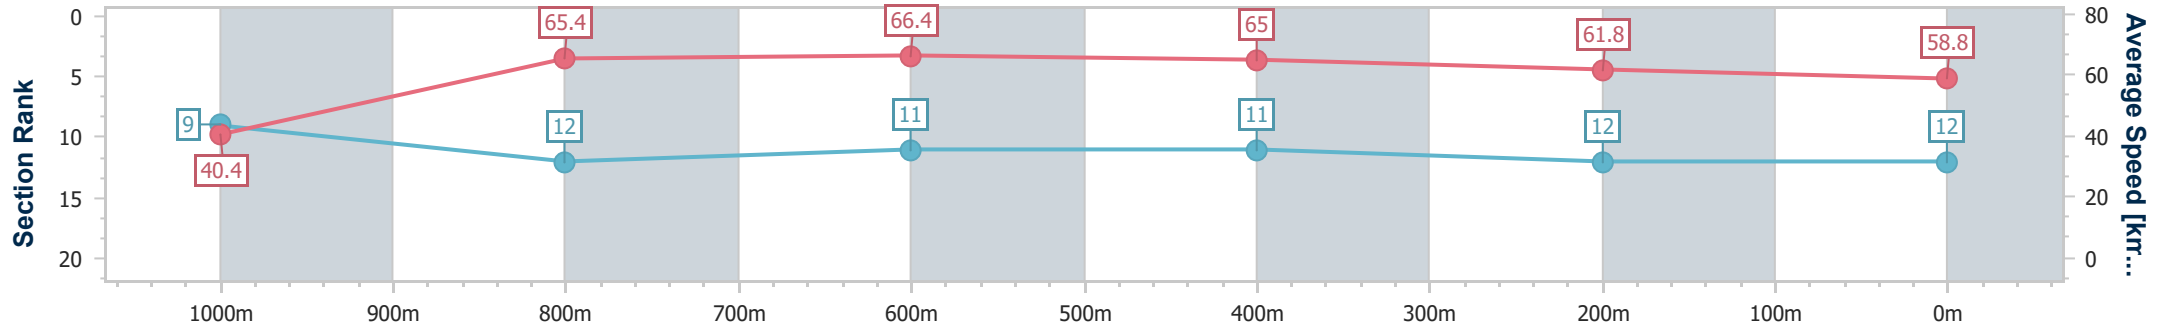

### Ipswich QLD Professional

Race 2: SEVEN NEWS Maiden Handicap - 1100m

04 December 2024 - 13:39

Track Rating: Soft 5, Weather: Fine, Rail Position: +6m Entire

Section	Overall	1000m	800m	600m	400m	200m
Section Times	1:06.13 [12] (0:08.96)	0:57.17 [9] (0:11.12)	0:46.05 [12] (0:10.98)	0:35.07 [11] (0:11.14)	0:23.93 [11] (0:11.68)	0:12.25 [12] (0:12.25)
Average Speed [km/h]	40.4	65.4	66.4	65.0	61.8	58.8
Top Speed [km/h]	61.1	67.2	67.9	66.6	63.3	60.7
Avg. Dist. to Rail [m]	13.3	5.5	2.3	1.4	1.9	4.6
Avg. Stride Freq. [Hz]	2.1	2.3	2.3	2.3	2.2	2.1
Avg. Stride Length [m]	6.6	7.9	7.9	7.8	7.8	7.6

- [ ] Ranking at each section and finish
- .-.- No data available at this section
- NA No data available