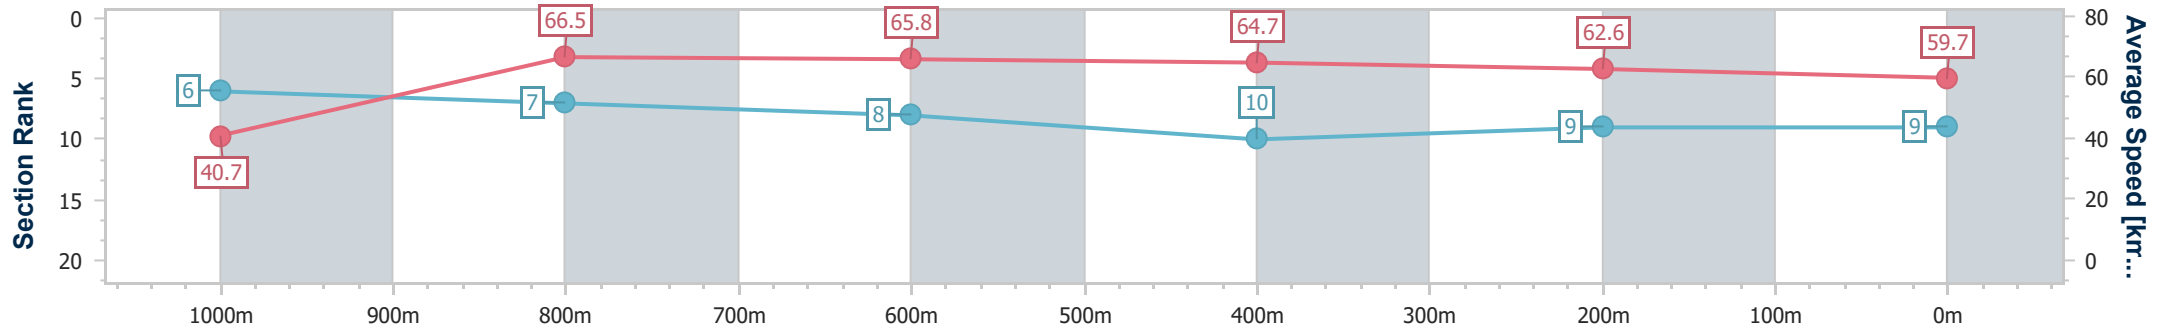

### Ipswich QLD Professional

Race 2: SEVEN NEWS Maiden Handicap - 1100m

04 December 2024 - 13:39

Track Rating: Soft 5, Weather: Fine, Rail Position: +6m Entire

Section	Overall	1000m	800m	600m	400m	200m
Section Times	1:05.56 [9] (0:08.87)	0:56.69 [6] (0:10.90)	0:45.79 [7] (0:10.96)	0:34.83 [8] (0:11.18)	0:23.65 [10] (0:11.59)	0:12.06 [9] (0:12.06)
Average Speed [km/h]	40.7	66.5	65.8	64.7	62.6	59.7
Top Speed [km/h]	64.5	68.2	66.7	66.0	63.7	61.8
Avg. Dist. to Rail [m]	10.1	2.9	0.8	0.9	2.4	4.2
Avg. Stride Freq. [Hz]	2.5	2.6	2.5	2.5	2.4	2.3
Avg. Stride Length [m]	5.8	7.1	7.3	7.3	7.1	7.0

- [ ] Ranking at each section and finish
- .-.- No data available at this section
- NA No data available

Horse/Jockey Name	Subtext
Final Rank	10
Fastest Section Time (Section)	0:08.89 (Overall)
Top Speed [km/h] (Section)	67.2 (800m)
Race State	Finished