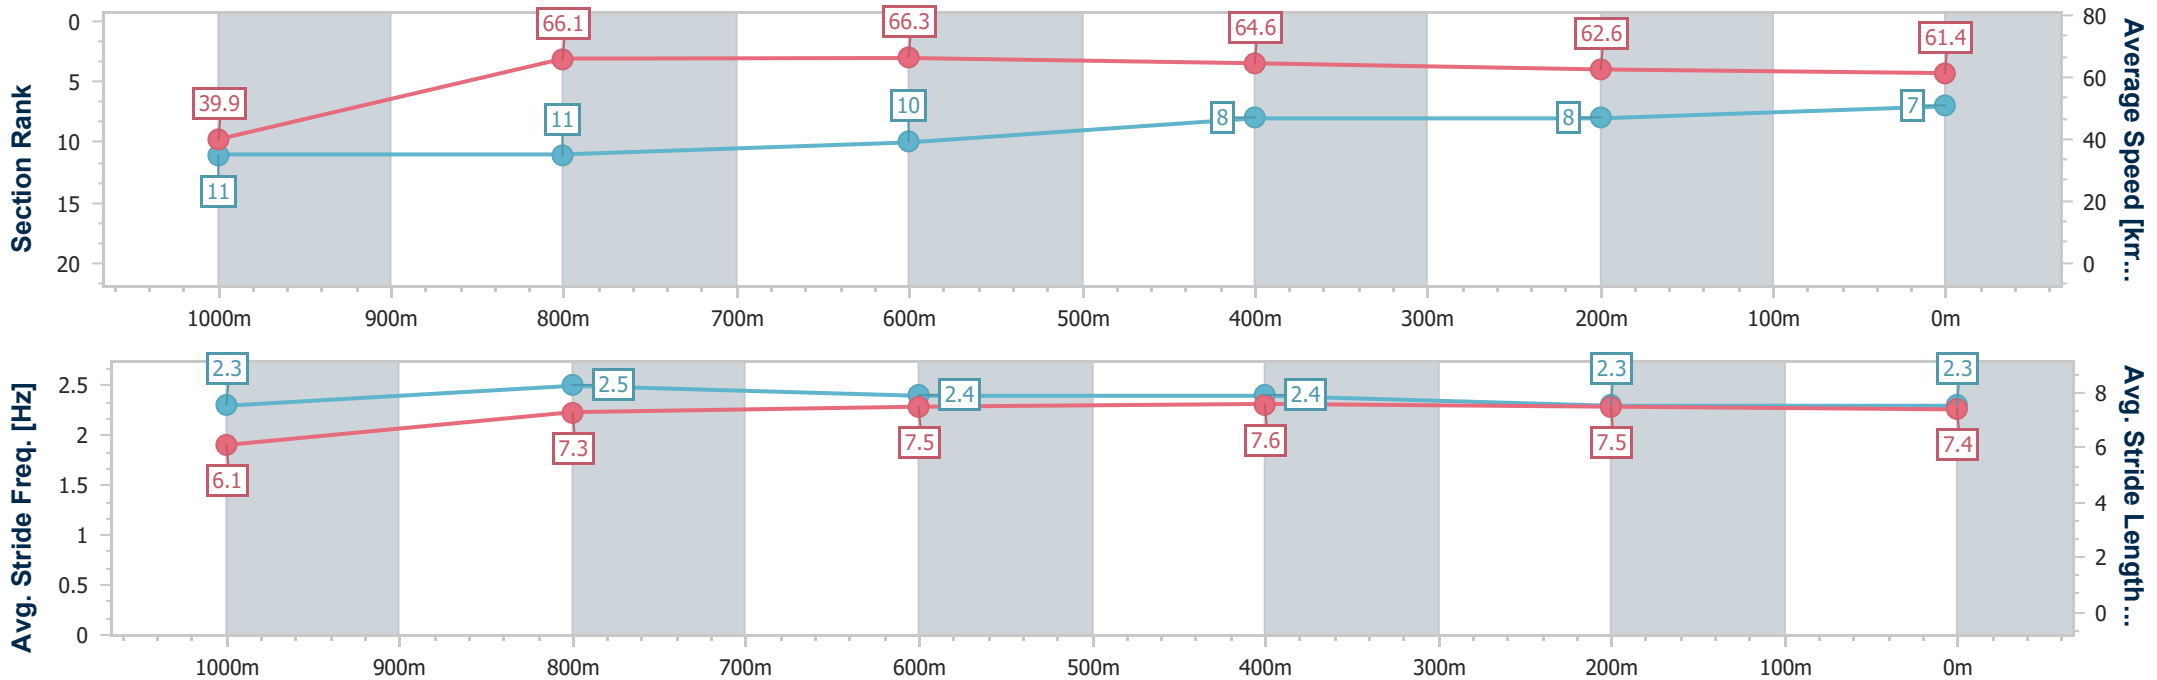

### Ipswich QLD Professional

Race 2: SEVEN NEWS Maiden Handicap - 1100m

04 December 2024 - 13:39

Track Rating: Soft 5, Weather: Fine, Rail Position: +6m Entire

Section	Overall	1000m	800m	600m	400m	200m
Section Times	1:05.08 [7] (0:09.06)	0:56.02 [11] (0:10.95)	0:45.07 [11] (0:10.81)	0:34.26 [10] (0:11.07)	0:23.19 [8] (0:11.45)	0:11.74 [8] (0:11.74)
Average Speed [km/h]	39.9	66.1	66.3	64.6	62.6	61.4
Top Speed [km/h]	64.1	66.6	67.0	66.3	63.7	63.0
Avg. Dist. to Rail [m]	8.6	1.8	1.0	1.3	0.6	1.3
Avg. Stride Freq. [Hz]	2.3	2.5	2.4	2.4	2.3	2.3
Avg. Stride Length [m]	6.1	7.3	7.5	7.6	7.5	7.4

- [ ] Ranking at each section and finish
- .-.- No data available at this section
- NA No data available

Horse/Jockey Name	Diamond Heels
Final Rank	8
Fastest Section Time (Section)	0:08.82 (Overall)
Top Speed [km/h] (Section)	70.2 (1000m)
Race State	Finished