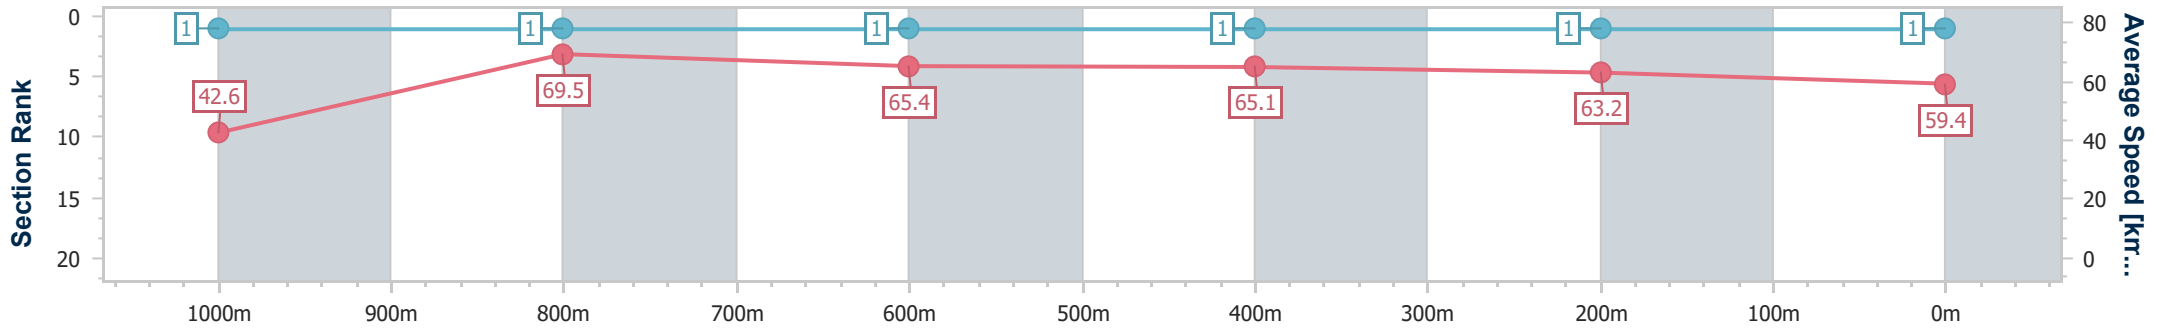

### Ipswich QLD Professional

Race 2: SEVEN NEWS Maiden Handicap - 1100m

04 December 2024 - 13:39

Track Rating: Soft 5, Weather: Fine, Rail Position: +6m Entire

Section	Overall	1000m	800m	600m	400m	200m
Section Times	1:04.16 [1] (0:08.40)	0:55.76 [1] (0:10.35)	0:45.41 [1] (0:10.94)	0:34.47 [1] (0:11.00)	0:23.47 [1] (0:11.38)	0:12.09 [1] (0:12.09)
Average Speed [km/h]	42.6	69.5	65.4	65.1	63.2	59.4
Top Speed [km/h]	67.5	70.6	67.4	66.3	64.2	61.8
Avg. Dist. to Rail [m]	6.4	1.4	1.7	1.7	0.6	2.1
Avg. Stride Freq. [Hz]	2.5	2.5	2.3	2.4	2.3	2.2
Avg. Stride Length [m]	6.2	7.7	7.8	7.7	7.7	7.5