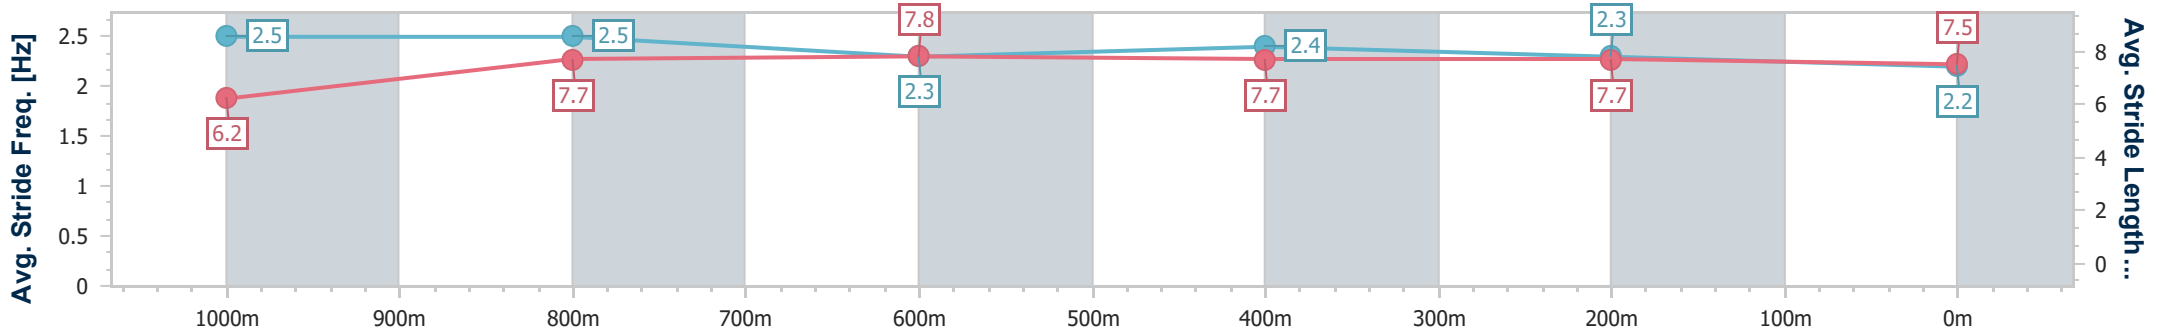

### Ipswich QLD Professional

Race 2: SEVEN NEWS Maiden Handicap - 1100m

04 December 2024 - 13:39

Track Rating: Soft 5, Weather: Fine, Rail Position: +6m Entire

Section	Overall	1000m	800m	600m	400m	200m
Section Times	1:04.16 [1] (0:08.40)	0:55.76 [1] (0:10.35)	0:45.41 [1] (0:10.94)	0:34.47 [1] (0:11.00)	0:23.47 [1] (0:11.38)	0:12.09 [1] (0:12.09)
Average Speed [km/h]	42.6	69.5	65.4	65.1	63.2	59.4
Top Speed [km/h]	67.5	70.6	67.4	66.3	64.2	61.8
Avg. Dist. to Rail [m]	6.4	1.4	1.7	1.7	0.6	2.1
Avg. Stride Freq. [Hz]	2.5	2.5	2.3	2.4	2.3	2.2
Avg. Stride Length [m]	6.2	7.7	7.8	7.7	7.7	7.5