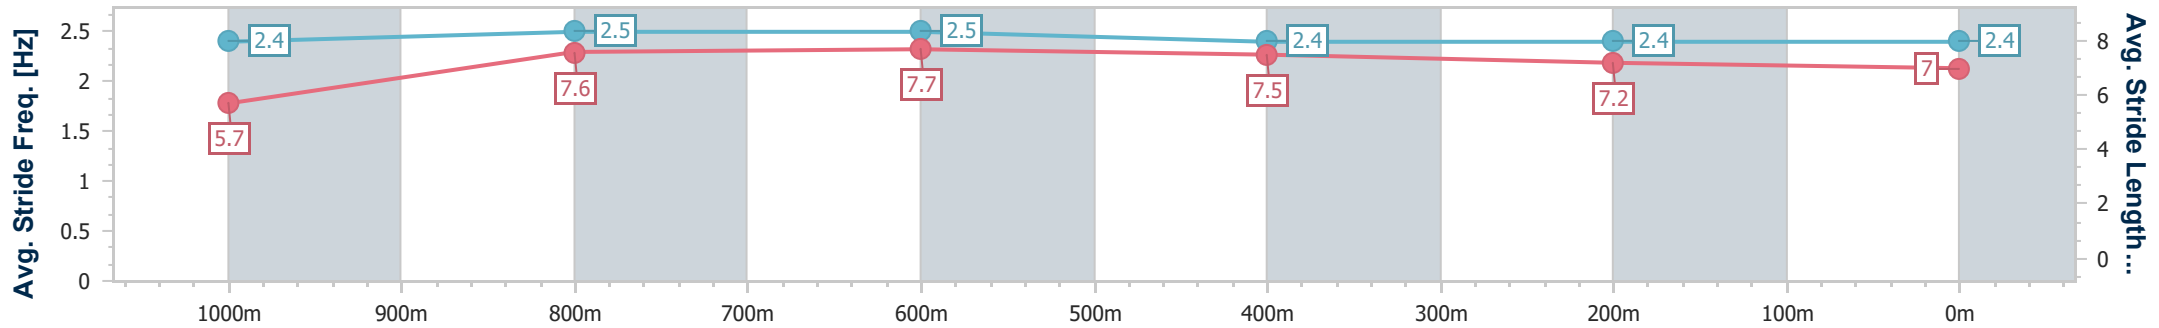

### Ipswich QLD Professional

Race 2: SEVEN NEWS Maiden Handicap - 1100m

04 December 2024 - 13:39

Track Rating: Soft 5, Weather: Fine, Rail Position: +6m Entire

Section	Overall	1000m	800m	600m	400m	200m
Section Times	1:04.92 [6] (0:09.19)	0:55.73 [12] (0:10.36)	0:45.37 [5] (0:10.75)	0:34.62 [5] (0:11.04)	0:23.58 [5] (0:11.48)	0:12.10 [5]
Average Speed [km/h]	39.0	69.5	67.2	64.9	63.2	59.6
Top Speed [km/h]	66.7	70.3	69.0	65.8	65.2	61.9
Avg. Dist. to Rail [m]	3.3	0.3	0.4	0.3	1.9	3.2
Avg. Stride Freq. [Hz]	2.4	2.5	2.5	2.4	2.4	2.4
Avg. Stride Length [m]	5.7	7.6	7.7	7.5	7.2	7.0