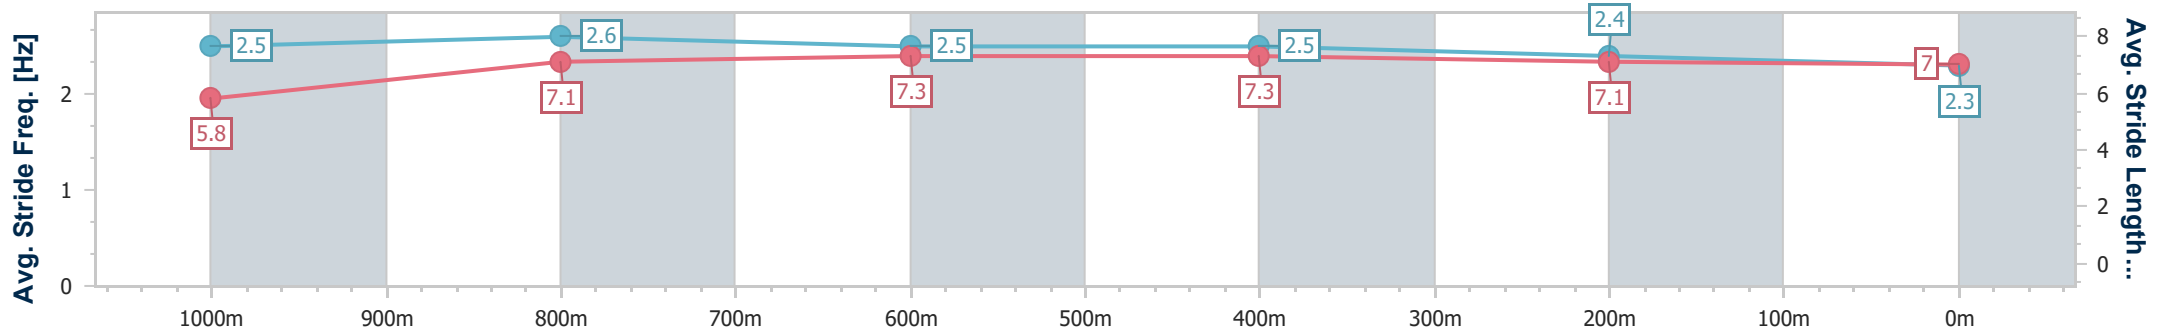

### Ipswich QLD Professional

Race 2: SEVEN NEWS Maiden Handicap - 1100m

04 December 2024 - 13:39

Track Rating: Soft 5, Weather: Fine, Rail Position: +6m Entire

Section	Overall	1000m	800m	600m	400m	200m
Section Times	1:05.56 [9] (0:08.87)	0:56.69 [6] (0:10.90)	0:45.79 [7] (0:10.96)	0:34.83 [8] (0:11.18)	0:23.65 [10] (0:11.59)	0:12.06 [9] (0:12.06)
Average Speed [km/h]	40.7	66.5	65.8	64.7	62.6	59.7
Top Speed [km/h]	64.5	68.2	66.7	66.0	63.7	61.8
Avg. Dist. to Rail [m]	10.1	2.9	0.8	0.9	2.4	4.2
Avg. Stride Freq. [Hz]	2.5	2.6	2.5	2.5	2.4	2.3
Avg. Stride Length [m]	5.8	7.1	7.3	7.3	7.1	7.0

- [ ] Ranking at each section and finish
- .-.- No data available at this section
- NA No data available

Horse/Jockey Name	Subtext
Final Rank	10
Fastest Section Time (Section)	0:08.89 (Overall)
Top Speed [km/h] (Section)	67.2 (800m)
Race State	Finished