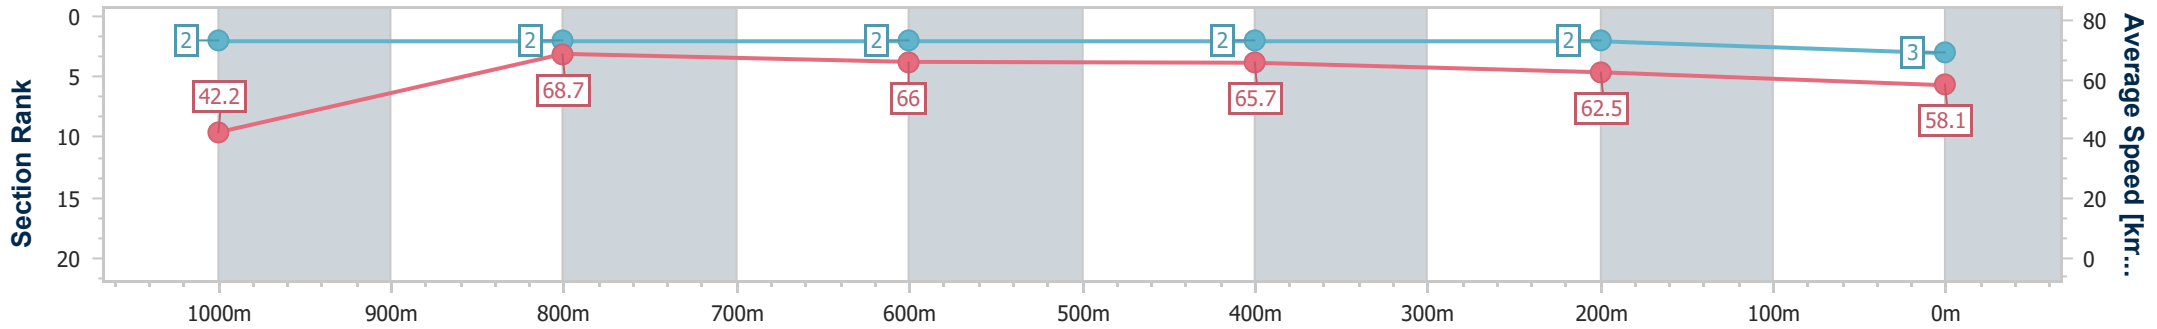

### Ipswich QLD Professional

Race 2: SEVEN NEWS Maiden Handicap - 1100m

04 December 2024 - 13:39

Track Rating: Soft 5, Weather: Fine, Rail Position: +6m Entire

Section	Overall	1000m	800m	600m	400m	200m
Section Times	1:04.68 [3] (0:08.49)	0:56.19 [2] (0:10.49)	0:45.70 [2] (0:10.87)	0:34.83 [2] (0:10.95)	0:23.88 [2] (0:11.51)	0:12.37 [2] (0:12.37)
Average Speed [km/h]	42.2	68.7	66.0	65.7	62.5	58.1
Top Speed [km/h]	67.5	70.0	68.0	66.6	64.4	60.9
Avg. Dist. to Rail [m]	5.2	0.8	0.6	0.4	0.7	3.5
Avg. Stride Freq. [Hz]	2.5	2.5	2.4	2.5	2.4	2.4
Avg. Stride Length [m]	6.0	7.7	7.7	7.4	7.2	6.7