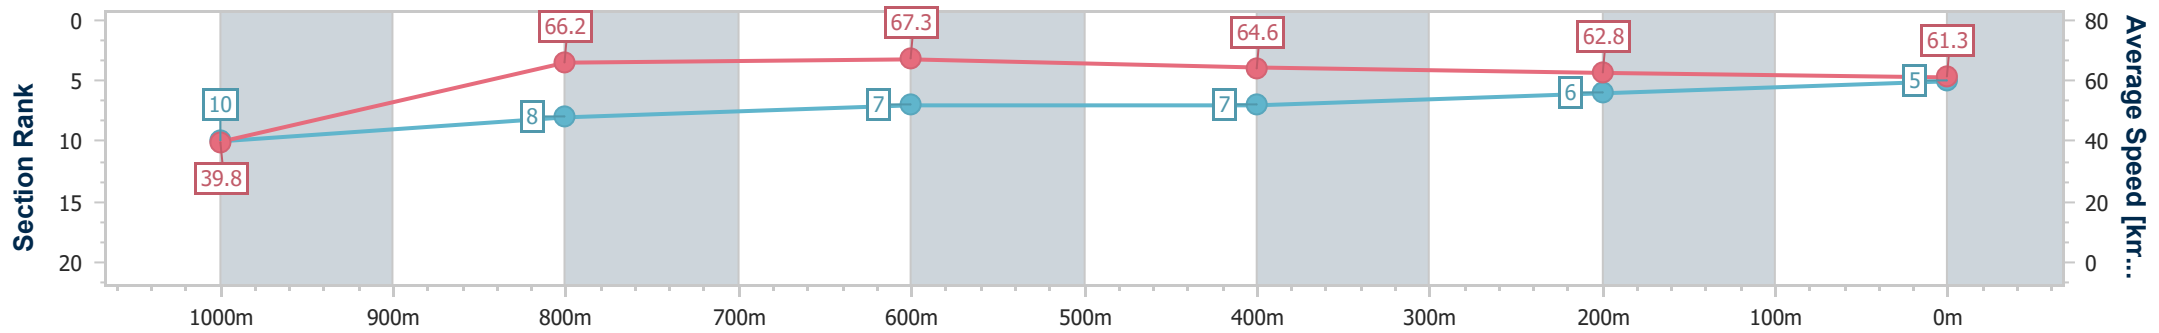

### Ipswich QLD Professional

Race 2: SEVEN NEWS Maiden Handicap - 1100m

04 December 2024 - 13:39

Track Rating: Soft 5, Weather: Fine, Rail Position: +6m Entire

Section	Overall	1000m	800m	600m	400m	200m
Section Times	1:04.82 [5] (0:09.03)	0:55.79 [10] (0:10.89)	0:44.90 [8] (0:10.65)	0:34.25 [7] (0:11.11)	0:23.14 [7] (0:11.44)	0:11.70 [6] (0:11.70)
Average Speed [km/h]	39.8	66.2	67.3	64.6	62.8	61.3
Top Speed [km/h]	65.4	67.4	68.4	66.2	63.6	61.9
Avg. Dist. to Rail [m]	4.6	0.4	1.1	0.6	0.4	0.5
Avg. Stride Freq. [Hz]	2.4	2.4	2.4	2.4	2.3	2.3
Avg. Stride Length [m]	6.0	7.6	7.7	7.7	7.5	7.4