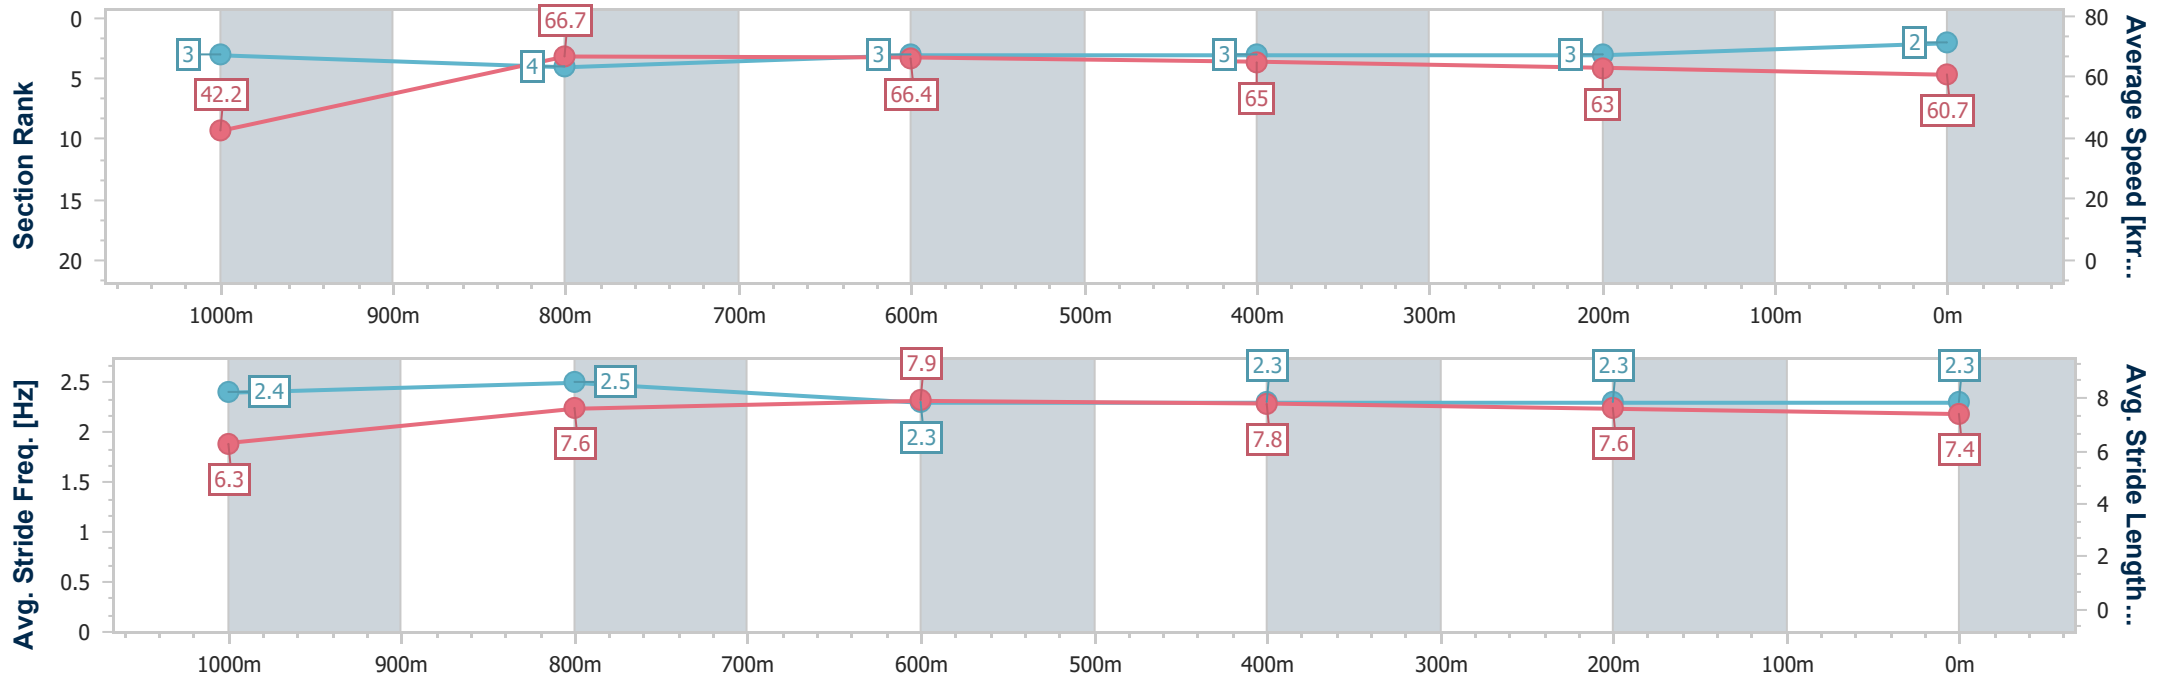

### Ipswich QLD Professional

Race 2: SEVEN NEWS Maiden Handicap - 1100m

04 December 2024 - 13:39

Track Rating: Soft 5, Weather: Fine, Rail Position: +6m Entire

Section	Overall	1000m	800m	600m	400m	200m
Section Times	1:04.27 [2] (0:08.53)	0:55.74 [3] (0:10.73)	0:45.01 [4] (0:10.78)	0:34.23 [3] (0:11.00)	0:23.23 [3] (0:11.36)	0:11.87 [3] (0:11.87)
Average Speed [km/h]	42.2	66.7	66.4	65.0	63.0	60.7
Top Speed [km/h]	65.5	67.7	68.1	65.9	64.0	63.0
Avg. Dist. to Rail [m]	1.0	1.1	1.8	1.6	0.9	0.6
Avg. Stride Freq. [Hz]	2.4	2.5	2.3	2.3	2.3	2.3
Avg. Stride Length [m]	6.3	7.6	7.9	7.8	7.6	7.4