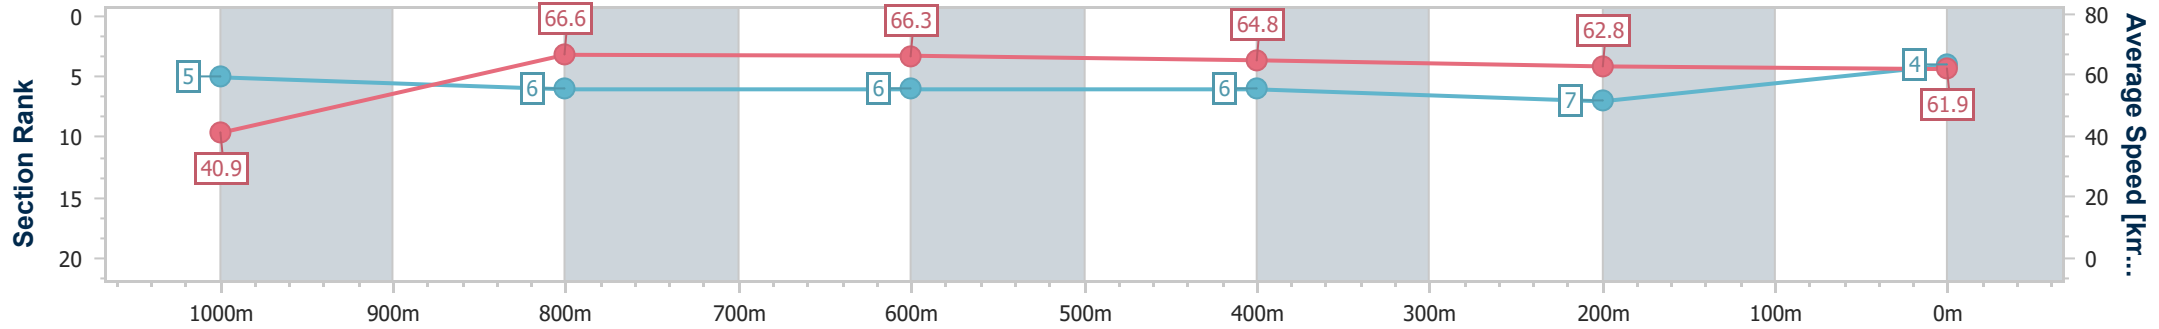

### Ipswich QLD Professional

Race 2: SEVEN NEWS Maiden Handicap - 1100m

04 December 2024 - 13:39

Track Rating: Soft 5, Weather: Fine, Rail Position: +6m Entire

Section	Overall	1000m	800m	600m	400m	200m
Section Times	1:04.77 [4] (0:08.84)	0:55.93 [5] (0:10.84)	0:45.09 [6] (0:10.86)	0:34.23 [6] (0:11.11)	0:23.12 [6] (0:11.50)	0:11.62 [7] (0:11.62)
Average Speed [km/h]	40.9	66.6	66.3	64.8	62.8	61.9
Top Speed [km/h]	64.9	67.4	67.5	65.4	64.7	62.6
Avg. Dist. to Rail [m]	6.0	0.6	0.3	0.4	1.3	5.5
Avg. Stride Freq. [Hz]	2.3	2.4	2.4	2.4	2.3	2.4
Avg. Stride Length [m]	6.3	7.6	7.7	7.7	7.4	7.3