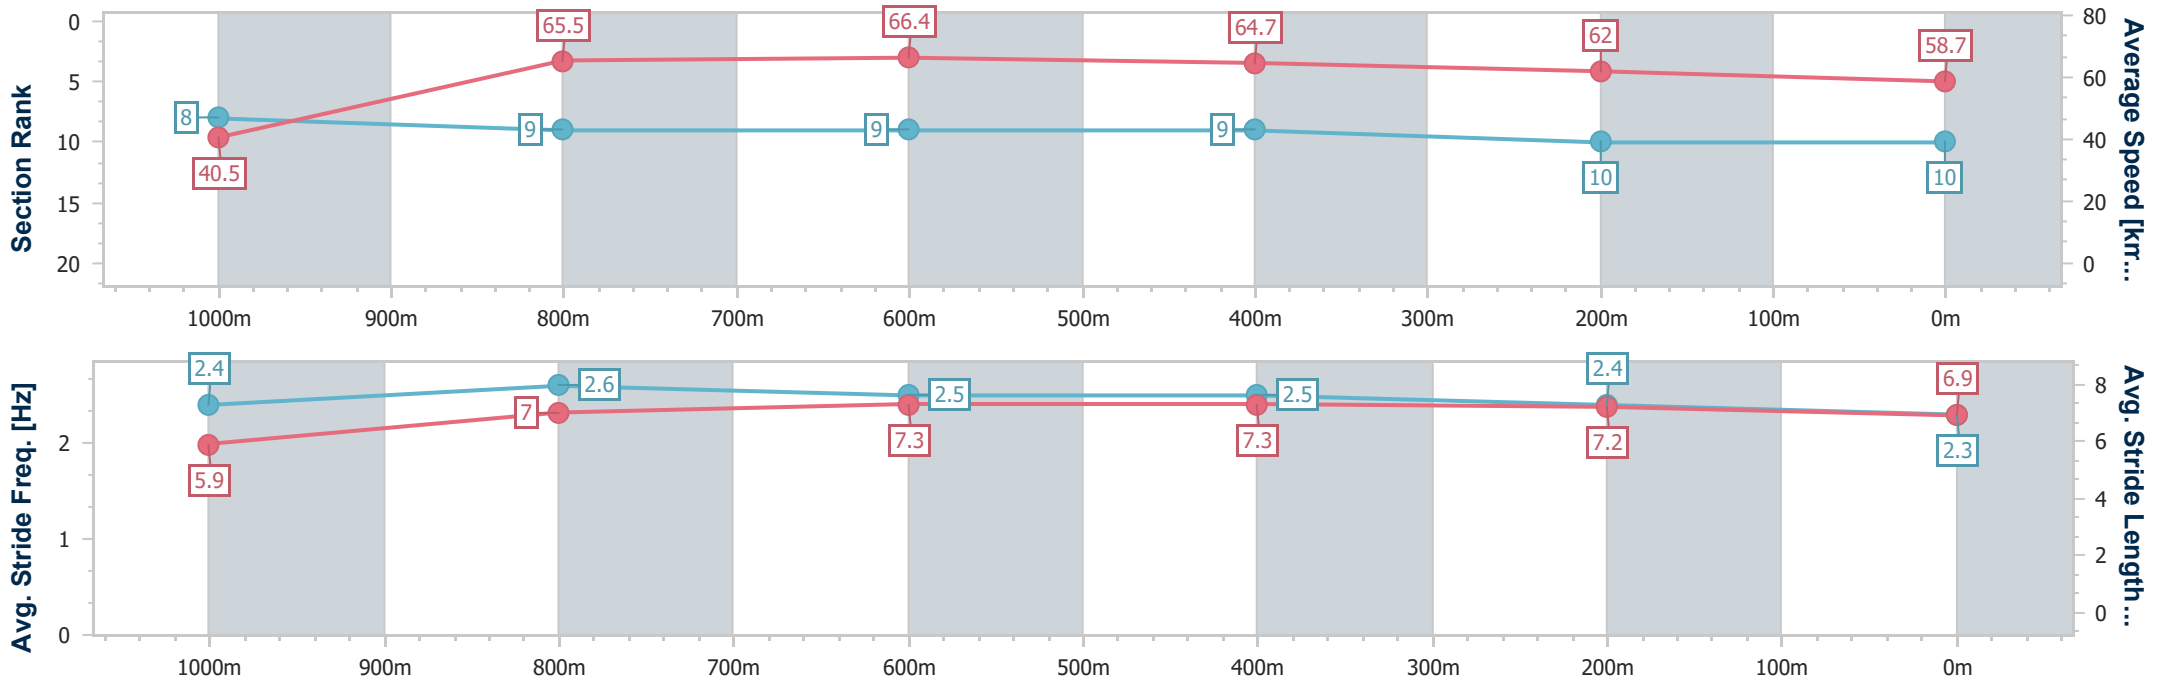

- [ ] Ranking at each section and finish
- .-.- No data available at this section
- NA No data available

Horse/Jockey Name	Subtext
Final Rank	10
Fastest Section Time (Section)	0:08.89 (Overall)
Top Speed [km/h] (Section)	67.2 (800m)
Race State	Finished

### Ipswich QLD Professional

Race 2: SEVEN NEWS Maiden Handicap - 1100m

04 December 2024 - 13:39

Track Rating: Soft 5, Weather: Fine, Rail Position: +6m Entire

Section	Overall	1000m	800m	600m	400m	200m
Section Times	1:05.82 [10] (0:08.89)	0:56.93 [8] (0:11.05)	0:45.88 [9] (0:10.84)	0:35.04 [9] (0:11.11)	0:23.93 [9] (0:11.69)	0:12.24 [10] (0:12.24)
Average Speed [km/h]	40.5	65.5	66.4	64.7	62.0	58.7
Top Speed [km/h]	64.2	66.9	67.2	66.0	63.4	60.9
Avg. Dist. to Rail [m]	8.8	2.3	0.6	0.4	1.6	2.4
Avg. Stride Freq. [Hz]	2.4	2.6	2.5	2.5	2.4	2.3
Avg. Stride Length [m]	5.9	7.0	7.3	7.3	7.2	6.9

- [ ] Ranking at each section and finish
- .-.- No data available at this section
- NA No data available

Horse/Jockey Name	Spirited Son
Final Rank	11
Fastest Section Time (Section)	0:08.87 (Overall)
Top Speed [km/h] (Section)	66.6 (1000m)
Race State	Finished