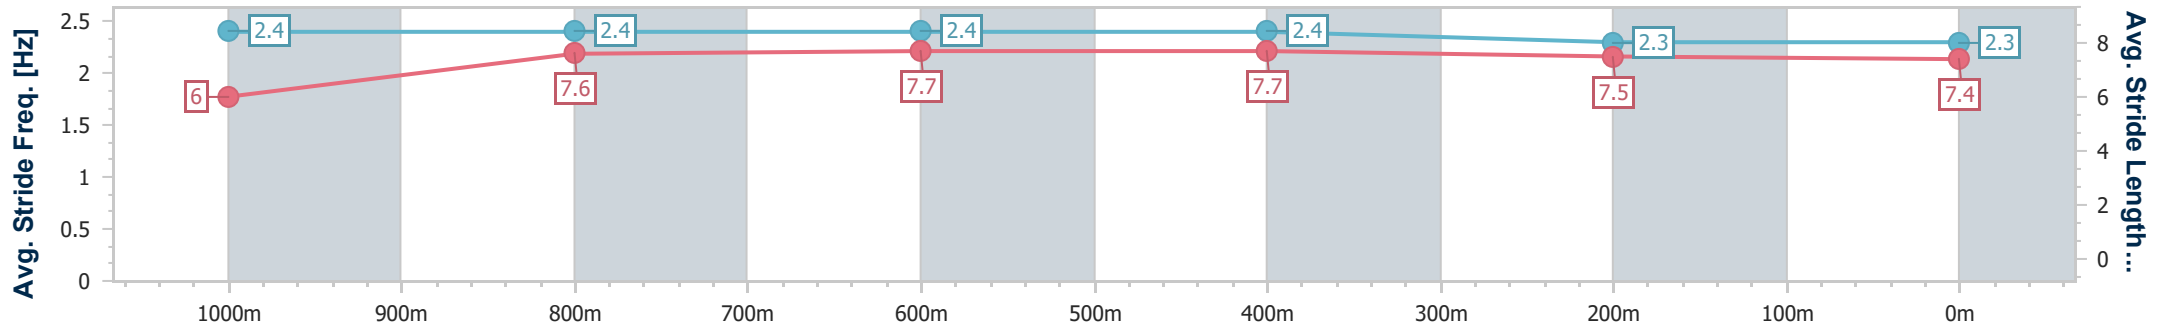

### Ipswich QLD Professional

Race 2: SEVEN NEWS Maiden Handicap - 1100m

04 December 2024 - 13:39

Track Rating: Soft 5, Weather: Fine, Rail Position: +6m Entire

Section	Overall	1000m	800m	600m	400m	200m
Section Times	1:04.82 [5] (0:09.03)	0:55.79 [10] (0:10.89)	0:44.90 [8] (0:10.65)	0:34.25 [7] (0:11.11)	0:23.14 [7] (0:11.44)	0:11.70 [6] (0:11.70)
Average Speed [km/h]	39.8	66.2	67.3	64.6	62.8	61.3
Top Speed [km/h]	65.4	67.4	68.4	66.2	63.6	61.9
Avg. Dist. to Rail [m]	4.6	0.4	1.1	0.6	0.4	0.5
Avg. Stride Freq. [Hz]	2.4	2.4	2.4	2.4	2.3	2.3
Avg. Stride Length [m]	6.0	7.6	7.7	7.7	7.5	7.4