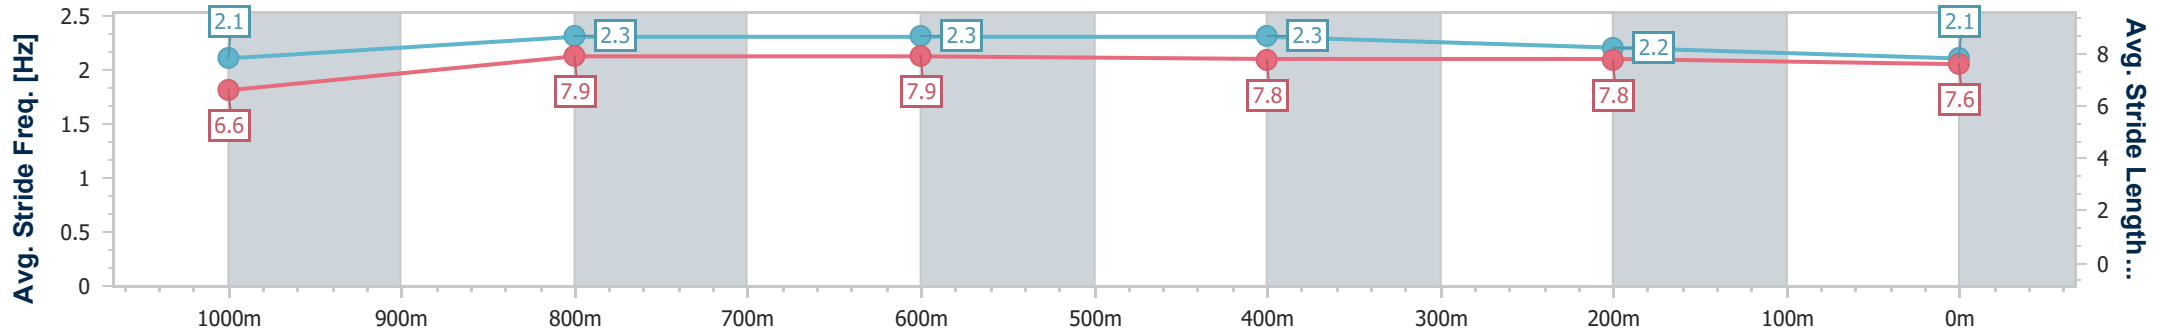

- [ ] Ranking at each section and finish
- .-.-.- No data available at this section
- NA No data available

Horse/Jockey Name	Abi's Girl
Final Rank	12
Fastest Section Time (Section)	0:08.96 (Overall)
Top Speed [km/h] (Section)	67.9 (800m)
Race State	Finished

### Ipswich QLD Professional

Race 2: SEVEN NEWS Maiden Handicap - 1100m

04 December 2024 - 13:39

Track Rating: Soft 5, Weather: Fine, Rail Position: +6m Entire

Section	Overall	1000m	800m	600m	400m	200m
Section Times	1:06.13 [12] (0:08.96)	0:57.17 [9] (0:11.12)	0:46.05 [12] (0:10.98)	0:35.07 [11] (0:11.14)	0:23.93 [11] (0:11.68)	0:12.25 [12] (0:12.25)
Average Speed [km/h]	40.4	65.4	66.4	65.0	61.8	58.8
Top Speed [km/h]	61.1	67.2	67.9	66.6	63.3	60.7
Avg. Dist. to Rail [m]	13.3	5.5	2.3	1.4	1.9	4.6
Avg. Stride Freq. [Hz]	2.1	2.3	2.3	2.3	2.2	2.1
Avg. Stride Length [m]	6.6	7.9	7.9	7.8	7.8	7.6

- [ ] Ranking at each section and finish
- .-.- No data available at this section
- NA No data available