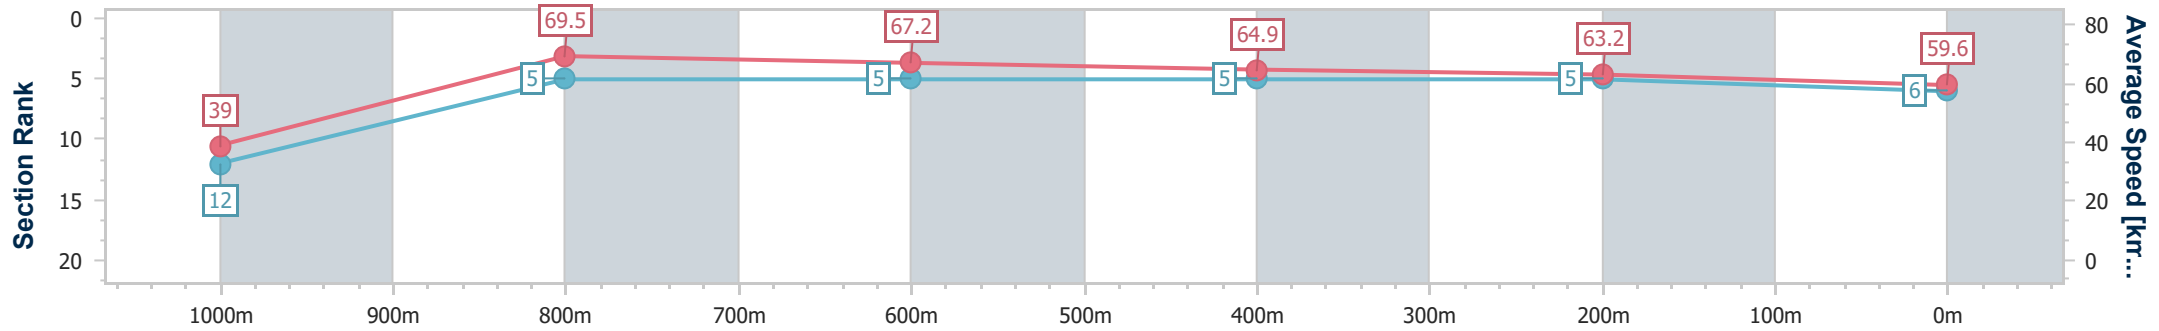

### Ipswich QLD Professional

Race 2: SEVEN NEWS Maiden Handicap - 1100m

04 December 2024 - 13:39

Track Rating: Soft 5, Weather: Fine, Rail Position: +6m Entire

Section	Overall	1000m	800m	600m	400m	200m
Section Times	1:04.92 [6] (0:09.19)	0:55.73 [12] (0:10.36)	0:45.37 [5] (0:10.75)	0:34.62 [5] (0:11.04)	0:23.58 [5] (0:11.48)	0:12.10 [5]
Average Speed [km/h]	39.0	69.5	67.2	64.9	63.2	59.6
Top Speed [km/h]	66.7	70.3	69.0	65.8	65.2	61.9
Avg. Dist. to Rail [m]	3.3	0.3	0.4	0.3	1.9	3.2
Avg. Stride Freq. [Hz]	2.4	2.5	2.5	2.4	2.4	2.4
Avg. Stride Length [m]	5.7	7.6	7.7	7.5	7.2	7.0