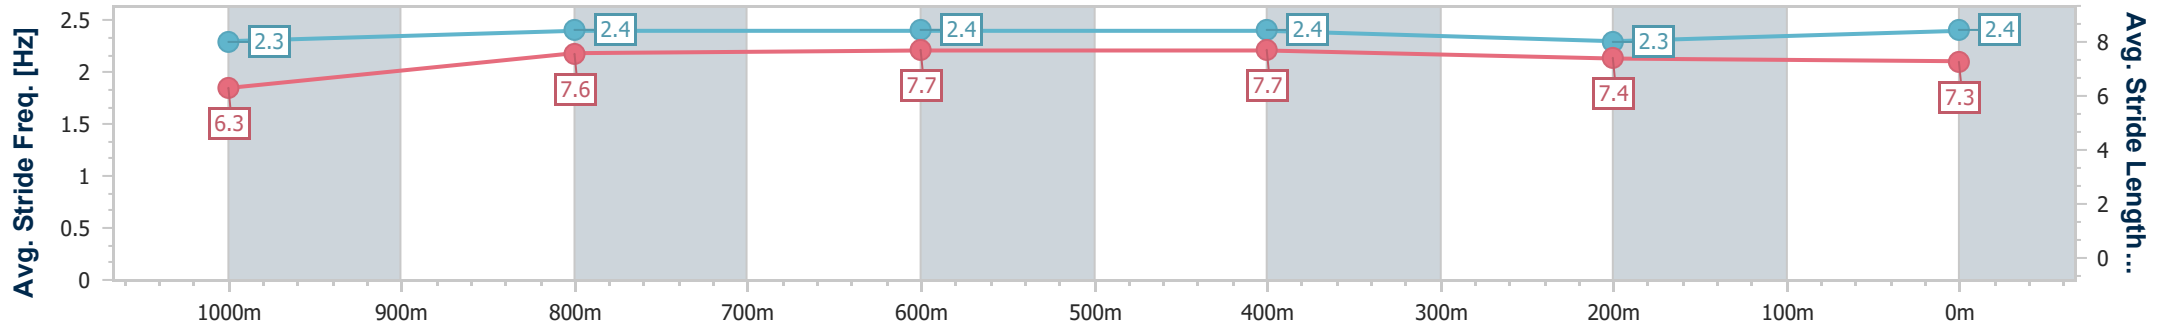

### Ipswich QLD Professional

Race 2: SEVEN NEWS Maiden Handicap - 1100m

04 December 2024 - 13:39

Track Rating: Soft 5, Weather: Fine, Rail Position: +6m Entire

Section	Overall	1000m	800m	600m	400m	200m
Section Times	1:04.77 [4] (0:08.84)	0:55.93 [5] (0:10.84)	0:45.09 [6] (0:10.86)	0:34.23 [6] (0:11.11)	0:23.12 [6] (0:11.50)	0:11.62 [7] (0:11.62)
Average Speed [km/h]	40.9	66.6	66.3	64.8	62.8	61.9
Top Speed [km/h]	64.9	67.4	67.5	65.4	64.7	62.6
Avg. Dist. to Rail [m]	6.0	0.6	0.3	0.4	1.3	5.5
Avg. Stride Freq. [Hz]	2.3	2.4	2.4	2.4	2.3	2.4
Avg. Stride Length [m]	6.3	7.6	7.7	7.7	7.4	7.3

- [ ] Ranking at each section and finish
- .-.- No data available at this section
- NA No data available

Horse/Jockey Name	Some Style
Final Rank	5
Fastest Section Time (Section)	0:09.03 (Overall)
Top Speed [km/h] (Section)	68.4 (800m)
Race State	Finished