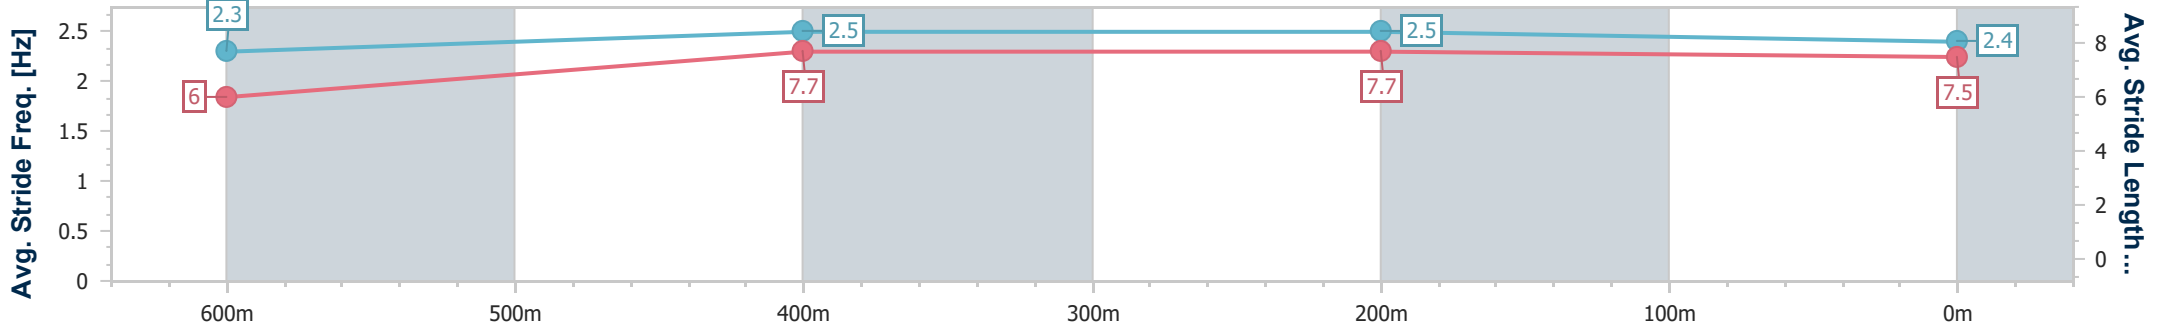

- [] Ranking at each section and finish
- .-.- No data available at this section
- NA No data available

Horse/Jockey Name	Gypsy Tricks
Final Rank	11
Fastest Section Time (Section)	0:10.26 (600m)
Top Speed [km/h] (Section)	70.6 (600m)
Race State	Finished

Ipswich QLD Professional

Race 5: GORDON'S GIN BENCHMARK 65 Handicap - 800m

04 December 2024 - 15:29

Track Rating: Good 4, Weather: Fine, Rail Position: +6m Entire

Section	Overall	600m	400m	200m
Section Times	0:46.09 [11] (0:14.08)	0:32.01 [11] (0:10.26)	0:21.75 [10] (0:10.58)	0:11.17 [10] (0:11.17)
Average Speed [km/h]	51.2	70.7	68.1	64.7
Top Speed [km/h]	68.6	70.6	69.3	68.7
Avg. Dist. to Rail [m]	6.6	2.0	1.6	4.0
Avg. Stride Freq. [Hz]	2.3	2.5	2.5	2.4
Avg. Stride Length [m]	6.0	7.7	7.7	7.5

- [] Ranking at each section and finish
- .-.- No data available at this section
- NA No data available