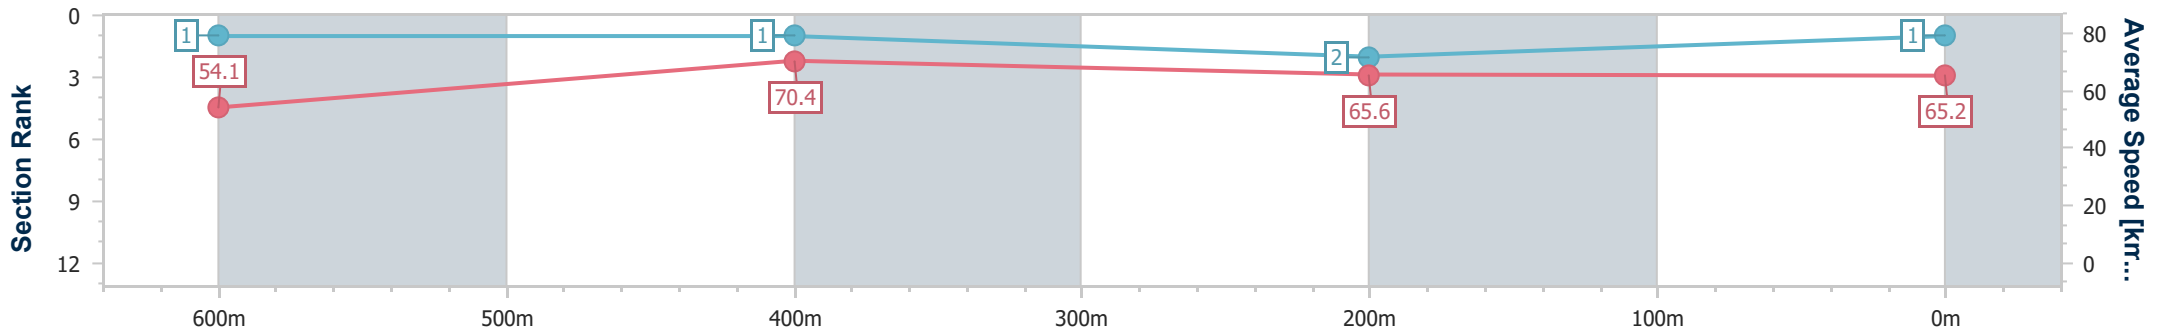

Ipswich QLD Professional

Race 5: GORDON'S GIN BENCHMARK 65 Handicap - 800m

04 December 2024 - 15:29

Track Rating: Good 4, Weather: Fine, Rail Position: +6m Entire

Section	Overall	600m	400m	200m
Section Times	0:45.51 [1] (0:13.31)	0:32.20 [1] (0:10.18)	0:22.02 [1] (0:10.89)	0:11.13 [2] (0:11.13)
Average Speed [km/h]	54.1	70.4	65.6	65.2
Top Speed [km/h]	70.3	71.0	68.5	66.7
Avg. Dist. to Rail [m]	2.2	1.5	1.0	0.8
Avg. Stride Freq. [Hz]	2.6	2.7	2.6	2.6
Avg. Stride Length [m]	5.7	7.1	6.9	7.0