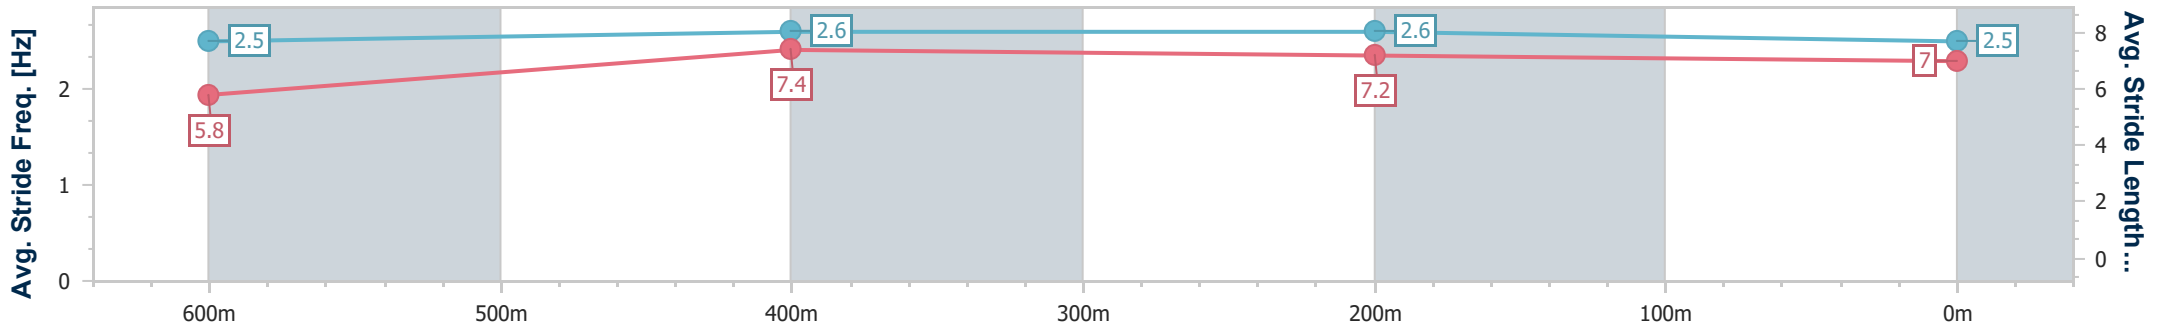

Ipswich QLD Professional

Race 5: GORDON'S GIN BENCHMARK 65 Handicap - 800m

04 December 2024 - 15:29

Track Rating: Good 4, Weather: Fine, Rail Position: +6m Entire

Section	Overall	600m	400m	200m
Section Times	0:45.92 [8] (0:13.50)	0:32.42 [6] (0:10.26)	0:22.16 [5] (0:10.79)	0:11.37 [7] (0:11.37)
Average Speed [km/h]	53.4	70.2	66.9	63.5
Top Speed [km/h]	71.0	71.3	68.3	65.8
Avg. Dist. to Rail [m]	3.0	1.1	0.8	0.9
Avg. Stride Freq. [Hz]	2.5	2.6	2.6	2.5
Avg. Stride Length [m]	5.8	7.4	7.2	7.0