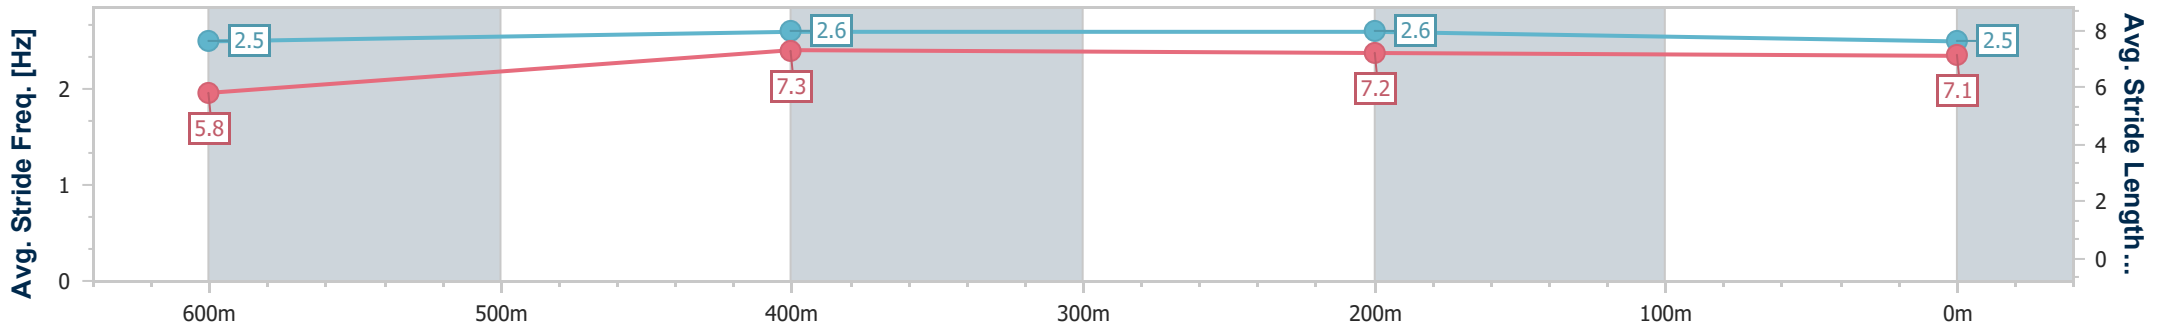

Ipswich QLD Professional

Race 5: GORDON'S GIN BENCHMARK 65 Handicap - 800m

04 December 2024 - 15:29

Track Rating: Good 4, Weather: Fine, Rail Position: +6m Entire

Section	Overall	600m	400m	200m
Section Times	0:45.70 [2] (0:13.55)	0:32.15 [7] (0:10.26)	0:21.89 [7] (0:10.66)	0:11.23 [4] (0:11.23)
Average Speed [km/h]	53.2	69.6	66.8	64.0
Top Speed [km/h]	70.4	70.7	67.6	68.1
Avg. Dist. to Rail [m]	0.9	1.6	2.2	1.1
Avg. Stride Freq. [Hz]	2.5	2.6	2.6	2.5
Avg. Stride Length [m]	5.8	7.3	7.2	7.1