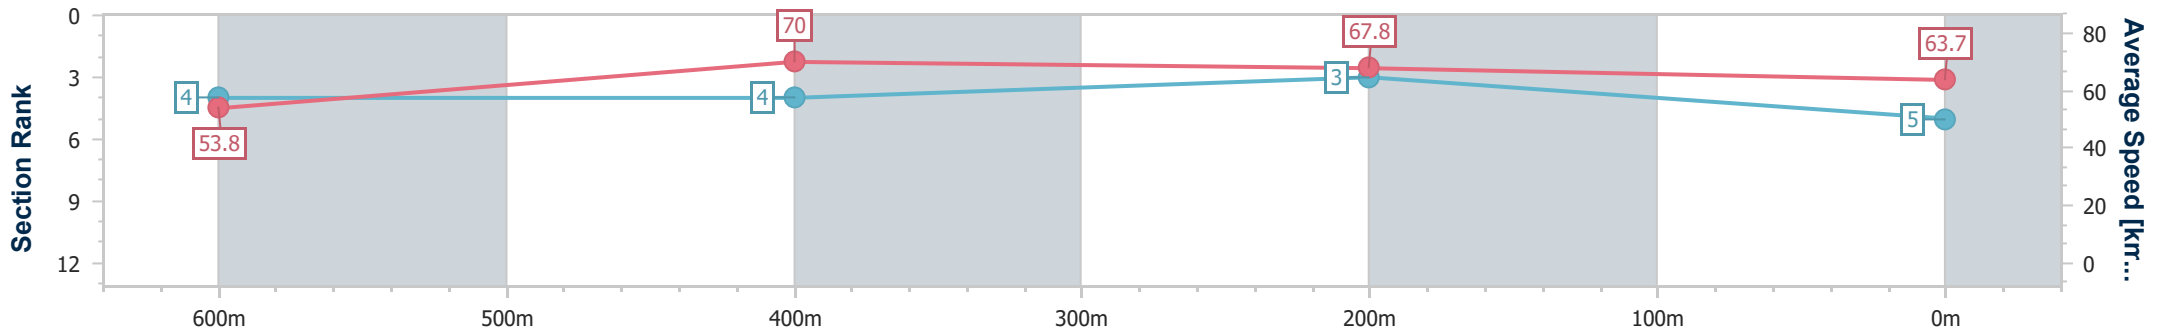

Ipswich QLD Professional

Race 5: GORDON'S GIN BENCHMARK 65 Handicap - 800m

04 December 2024 - 15:29

Track Rating: Good 4, Weather: Fine, Rail Position: +6m Entire

Section	Overall	600m	400m	200m
Section Times	0:45.77 [5] (0:13.41)	0:32.36 [4] (0:10.29)	0:22.07 [4] (0:10.73)	0:11.34 [3] (0:11.34)
Average Speed [km/h]	53.8	70.0	67.8	63.7
Top Speed [km/h]	70.3	71.7	69.5	66.7
Avg. Dist. to Rail [m]	9.6	2.5	3.3	5.9
Avg. Stride Freq. [Hz]	2.5	2.6	2.6	2.4
Avg. Stride Length [m]	5.9	7.4	7.4	7.2