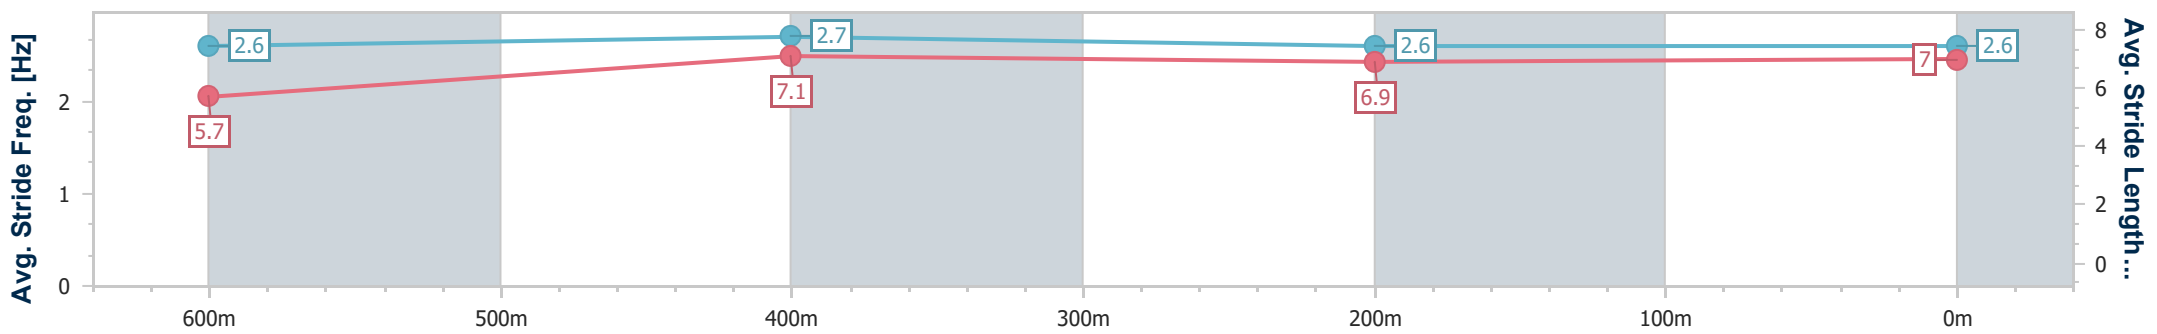

Ipswich QLD Professional

Race 5: GORDON'S GIN BENCHMARK 65 Handicap - 800m

04 December 2024 - 15:29

Track Rating: Good 4, Weather: Fine, Rail Position: +6m Entire

Section	Overall	600m	400m	200m
Section Times	0:45.51 [1] (0:13.31)	0:32.20 [1] (0:10.18)	0:22.02 [1] (0:10.89)	0:11.13 [2] (0:11.13)
Average Speed [km/h]	54.1	70.4	65.6	65.2
Top Speed [km/h]	70.3	71.0	68.5	66.7
Avg. Dist. to Rail [m]	2.2	1.5	1.0	0.8
Avg. Stride Freq. [Hz]	2.6	2.7	2.6	2.6
Avg. Stride Length [m]	5.7	7.1	6.9	7.0