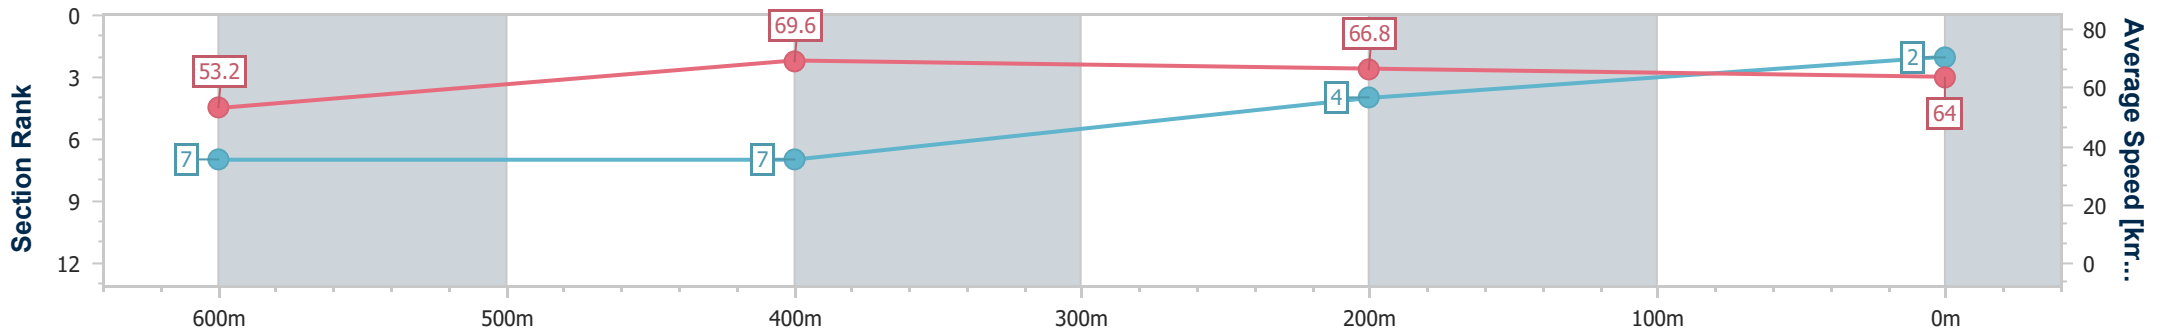

Ipswich QLD Professional

Race 5: GORDON'S GIN BENCHMARK 65 Handicap - 800m

04 December 2024 - 15:29

Track Rating: Good 4, Weather: Fine, Rail Position: +6m Entire

Section	Overall	600m	400m	200m
Section Times	0:45.70 [2] (0:13.55)	0:32.15 [7] (0:10.26)	0:21.89 [7] (0:10.66)	0:11.23 [4] (0:11.23)
Average Speed [km/h]	53.2	69.6	66.8	64.0
Top Speed [km/h]	70.4	70.7	67.6	68.1
Avg. Dist. to Rail [m]	0.9	1.6	2.2	1.1
Avg. Stride Freq. [Hz]	2.5	2.6	2.6	2.5
Avg. Stride Length [m]	5.8	7.3	7.2	7.1