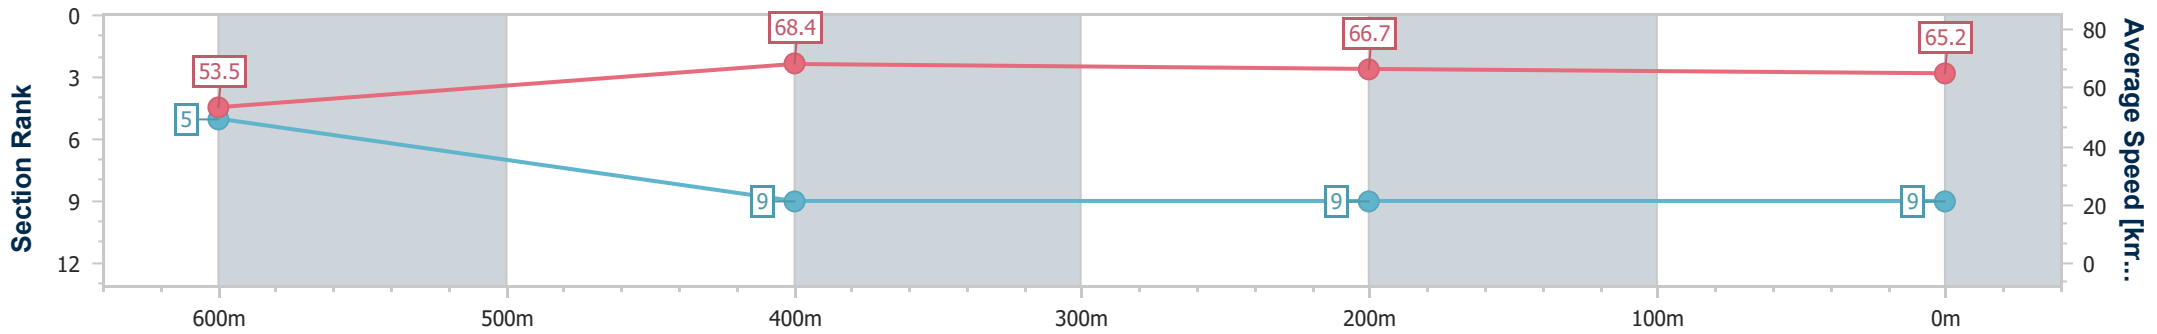

Ipswich QLD Professional

Race 5: GORDON'S GIN BENCHMARK 65 Handicap - 800m

04 December 2024 - 15:29

Track Rating: Good 4, Weather: Fine, Rail Position: +6m Entire

Section	Overall	600m	400m	200m
Section Times	0:45.96 [9] (0:13.47)	0:32.49 [5] (0:10.55)	0:21.94 [9] (0:10.87)	0:11.07 [9] (0:11.07)
Average Speed [km/h]	53.5	68.4	66.7	65.2
Top Speed [km/h]	68.9	70.4	68.2	67.4
Avg. Dist. to Rail [m]	7.0	2.5	3.1	5.3
Avg. Stride Freq. [Hz]	2.3	2.5	2.4	2.4
Avg. Stride Length [m]	6.2	7.7	7.8	7.6

- [] Ranking at each section and finish
- .-.- No data available at this section
- NA No data available

Horse/Jockey Name	Copper Sunset
Final Rank	10
Fastest Section Time (Section)	0:10.32 (600m)
Top Speed [km/h] (Section)	70.8 (600m)
Race State	Finished