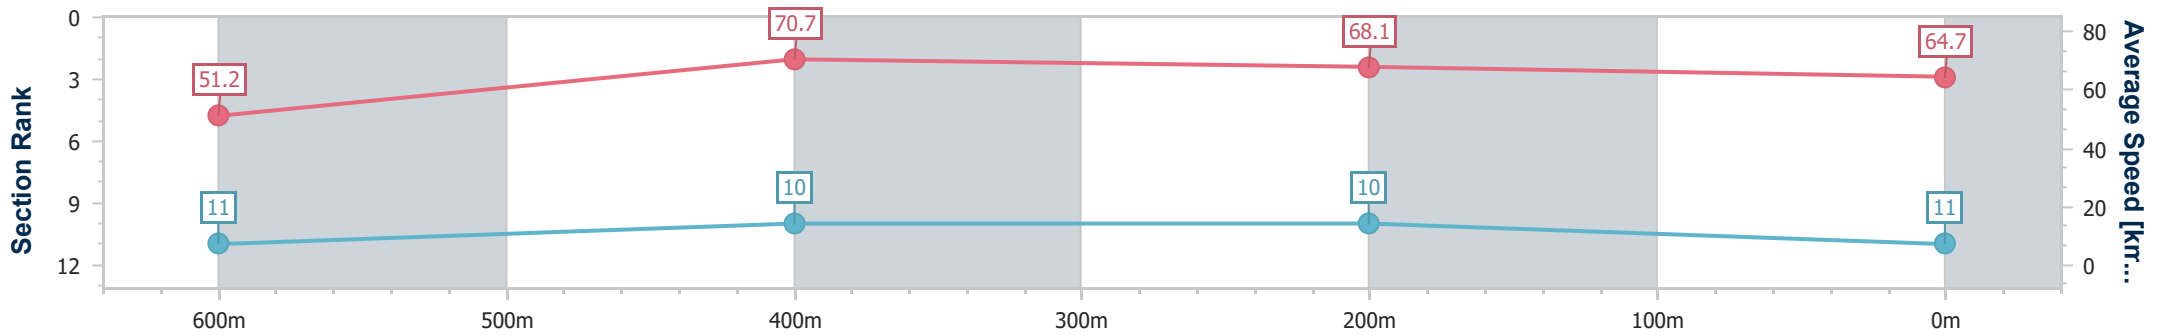

- [] Ranking at each section and finish
- .-.- No data available at this section
- NA No data available

Horse/Jockey Name	Gypsy Tricks
Final Rank	11
Fastest Section Time (Section)	0:10.26 (600m)
Top Speed [km/h] (Section)	70.6 (600m)
Race State	Finished

Ipswich QLD Professional

Race 5: GORDON'S GIN BENCHMARK 65 Handicap - 800m

04 December 2024 - 15:29

Track Rating: Good 4, Weather: Fine, Rail Position: +6m Entire

Section	Overall	600m	400m	200m
Section Times	0:46.09 [11] (0:14.08)	0:32.01 [11] (0:10.26)	0:21.75 [10] (0:10.58)	0:11.17 [10] (0:11.17)
Average Speed [km/h]	51.2	70.7	68.1	64.7
Top Speed [km/h]	68.6	70.6	69.3	68.7
Avg. Dist. to Rail [m]	6.6	2.0	1.6	4.0
Avg. Stride Freq. [Hz]	2.3	2.5	2.5	2.4
Avg. Stride Length [m]	6.0	7.7	7.7	7.5

- [] Ranking at each section and finish
- .-.- No data available at this section
- NA No data available