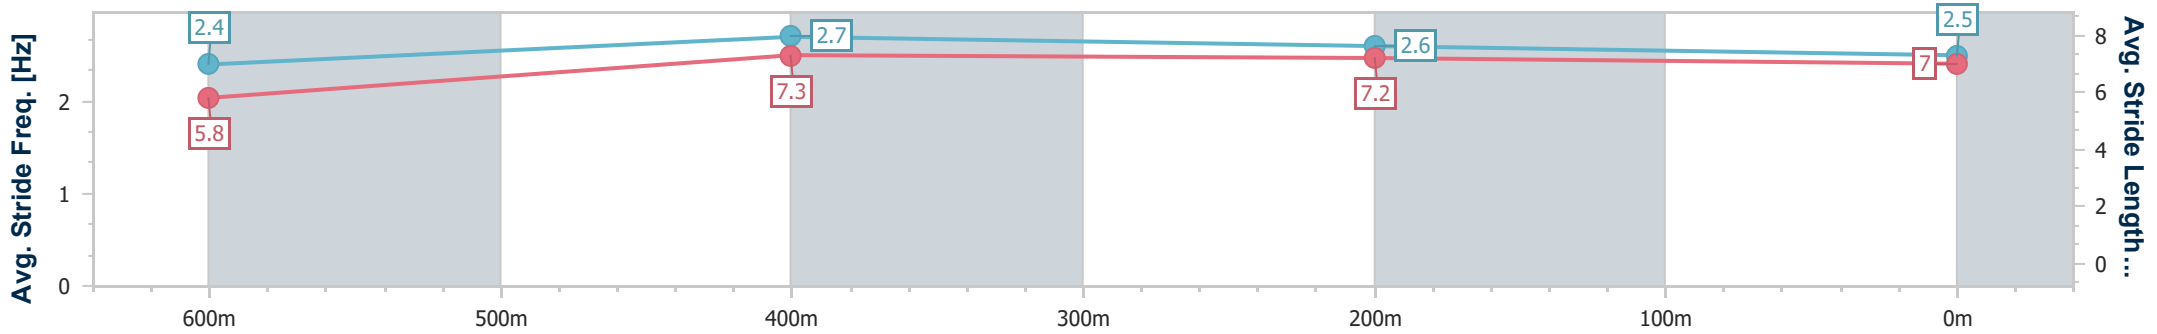

Horse/Jockey Name	Albion Square
Final Rank	6
Fastest Section Time (Section)	0:10.19 (600m)
Top Speed [km/h] (Section)	71.7 (600m)
Race State	Finished

Ipswich QLD Professional
Race 5: GORDON'S GIN BENCHMARK 65 Handicap - 800m
04 December 2024 - 15:29
Track Rating: Good 4, Weather: Fine, Rail Position: +6m Entire

Section	Overall	600m	400m	200m
Section Times	0:45.84 [6] (0:13.60)	0:32.24 [8] (0:10.19)	0:22.05 [6] (0:10.73)	0:11.32 [6] (0:11.32)
Average Speed [km/h]	52.8	71.1	67.2	63.9
Top Speed [km/h]	69.9	71.7	70.1	66.5
Avg. Dist. to Rail [m]	5.8	1.8	3.1	8.2
Avg. Stride Freq. [Hz]	2.4	2.7	2.6	2.5
Avg. Stride Length [m]	5.8	7.3	7.2	7.0

- [ ] Ranking at each section and finish
- -.-.- No data available at this section
- NA No data available