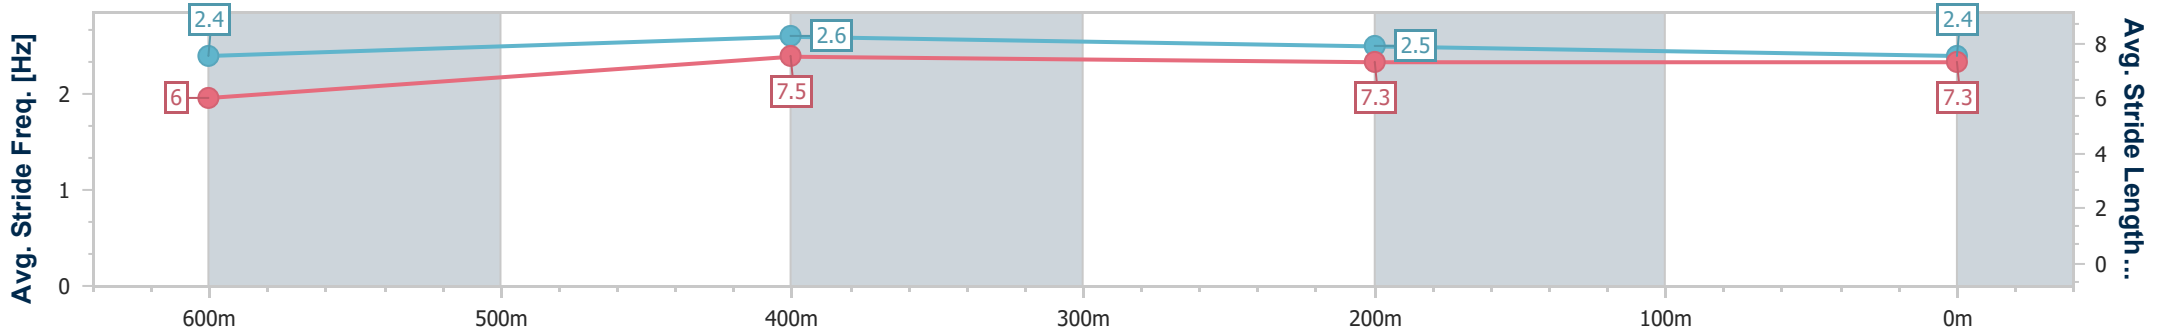

Ipswich QLD Professional

Race 5: GORDON'S GIN BENCHMARK 65 Handicap - 800m

04 December 2024 - 15:29

Track Rating: Good 4, Weather: Fine, Rail Position: +6m Entire

Section	Overall	600m	400m	200m
Section Times	0:45.77 [4] (0:13.31)	0:32.46 [2] (0:10.19)	0:22.27 [2] (0:11.00)	0:11.27 [5] (0:11.27)
Average Speed [km/h]	54.2	70.3	65.7	64.1
Top Speed [km/h]	70.1	72.5	68.4	64.9
Avg. Dist. to Rail [m]	2.8	1.3	2.2	2.7
Avg. Stride Freq. [Hz]	2.4	2.6	2.5	2.4
Avg. Stride Length [m]	6.0	7.5	7.3	7.3