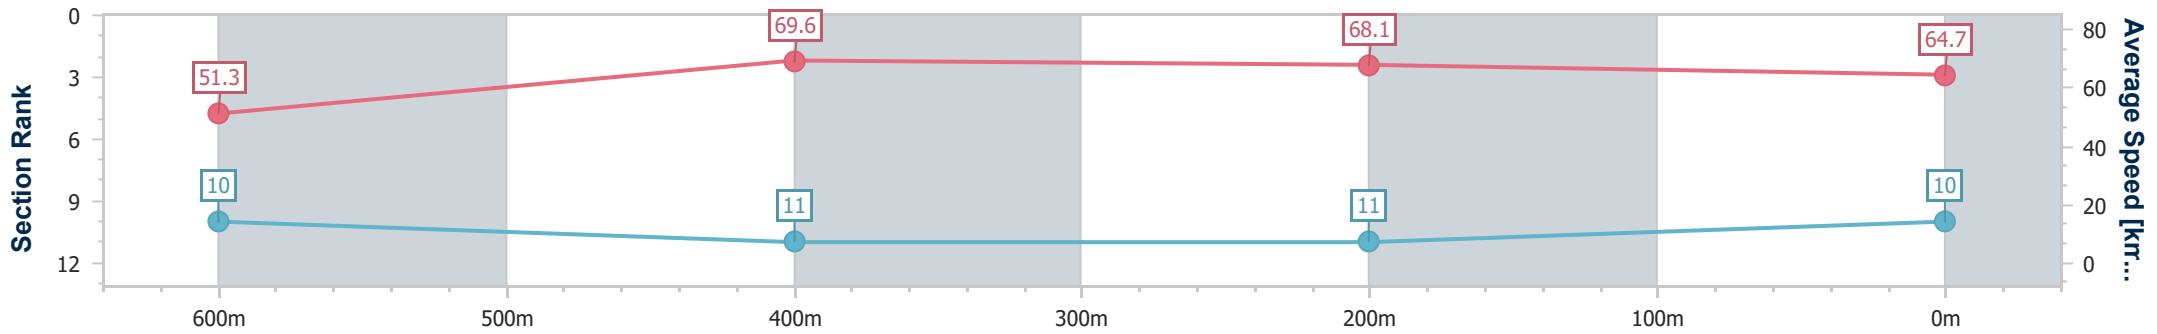

- [] Ranking at each section and finish
- .-.- No data available at this section
- NA No data available

Horse/Jockey Name	Copper Sunset
Final Rank	10
Fastest Section Time (Section)	0:10.32 (600m)
Top Speed [km/h] (Section)	70.8 (600m)
Race State	Finished

Ipswich QLD Professional

Race 5: GORDON'S GIN BENCHMARK 65 Handicap - 800m

04 December 2024 - 15:29

Track Rating: Good 4, Weather: Fine, Rail Position: +6m Entire

Section	Overall	600m	400m	200m
Section Times	0:46.06 [10] (0:14.05)	0:32.01 [10] (0:10.32)	0:21.69 [11] (0:10.57)	0:11.12 [11] (0:11.12)
Average Speed [km/h]	51.3	69.6	68.1	64.7
Top Speed [km/h]	69.8	70.8	69.2	68.0
Avg. Dist. to Rail [m]	6.0	1.0	0.6	0.8
Avg. Stride Freq. [Hz]	2.3	2.6	2.6	2.5
Avg. Stride Length [m]	5.9	7.5	7.4	7.3

- [] Ranking at each section and finish
- .-.- No data available at this section
- NA No data available

Horse/Jockey Name	Gypsy Tricks
Final Rank	11
Fastest Section Time (Section)	0:10.26 (600m)
Top Speed [km/h] (Section)	70.6 (600m)
Race State	Finished