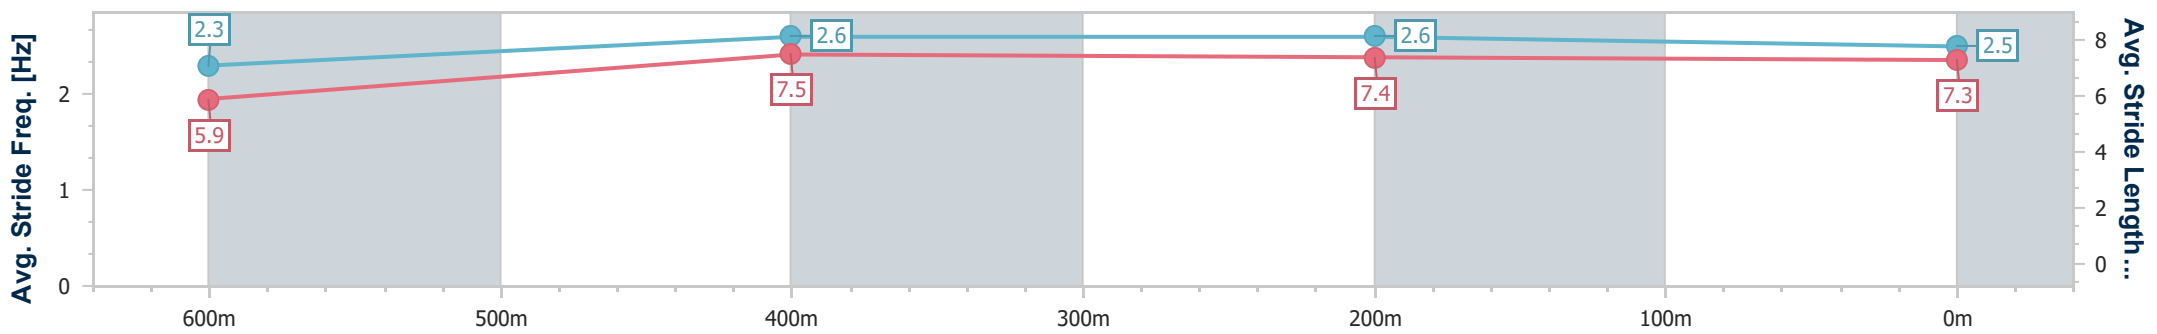

- [] Ranking at each section and finish
- .-.- No data available at this section
- NA No data available

Horse/Jockey Name	Copper Sunset
Final Rank	10
Fastest Section Time (Section)	0:10.32 (600m)
Top Speed [km/h] (Section)	70.8 (600m)
Race State	Finished

Ipswich QLD Professional

Race 5: GORDON'S GIN BENCHMARK 65 Handicap - 800m

04 December 2024 - 15:29

Track Rating: Good 4, Weather: Fine, Rail Position: +6m Entire

Section	Overall	600m	400m	200m
Section Times	0:46.06 [10] (0:14.05)	0:32.01 [10] (0:10.32)	0:21.69 [11] (0:10.57)	0:11.12 [11] (0:11.12)
Average Speed [km/h]	51.3	69.6	68.1	64.7
Top Speed [km/h]	69.8	70.8	69.2	68.0
Avg. Dist. to Rail [m]	6.0	1.0	0.6	0.8
Avg. Stride Freq. [Hz]	2.3	2.6	2.6	2.5
Avg. Stride Length [m]	5.9	7.5	7.4	7.3

- [] Ranking at each section and finish
- .-.- No data available at this section
- NA No data available

Horse/Jockey Name	Gypsy Tricks
Final Rank	11
Fastest Section Time (Section)	0:10.26 (600m)
Top Speed [km/h] (Section)	70.6 (600m)
Race State	Finished