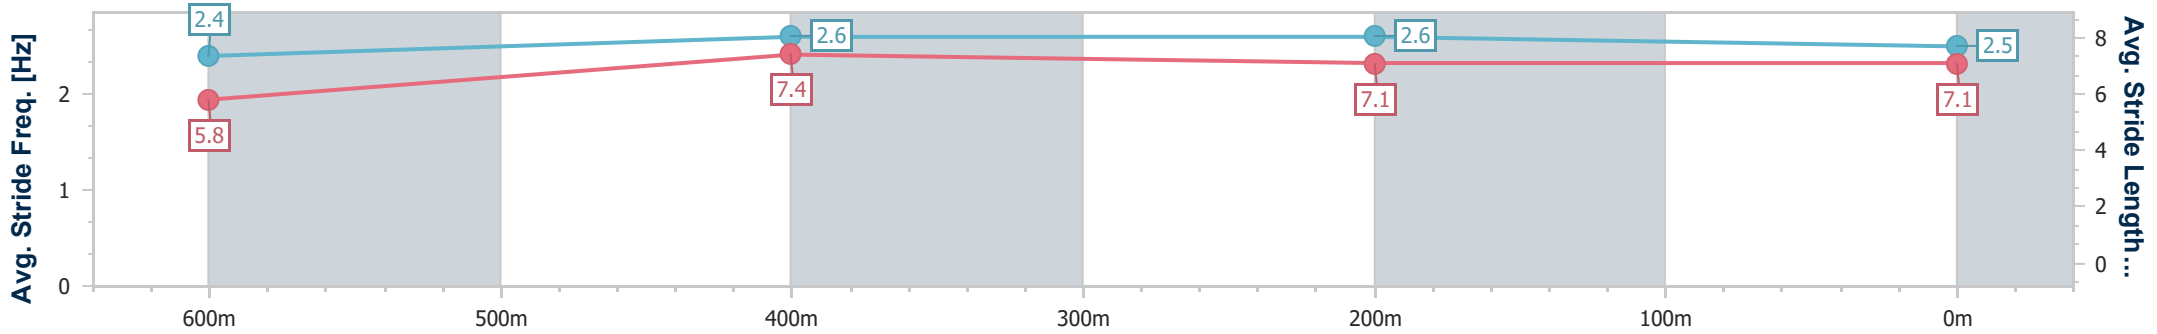

Ipswich QLD Professional

Race 5: GORDON'S GIN BENCHMARK 65 Handicap - 800m

04 December 2024 - 15:29

Track Rating: Good 4, Weather: Fine, Rail Position: +6m Entire

Section	Overall	600m	400m	200m
Section Times	0:45.84 [6] (0:13.72)	0:32.12 [9] (0:10.24)	0:21.88 [8] (0:10.74)	0:11.14 [8] (0:11.14)
Average Speed [km/h]	52.5	70.1	67.1	65.0
Top Speed [km/h]	70.0	71.3	68.6	67.3
Avg. Dist. to Rail [m]	1.3	1.2	2.1	4.2
Avg. Stride Freq. [Hz]	2.4	2.6	2.6	2.5
Avg. Stride Length [m]	5.8	7.4	7.1	7.1

- [] Ranking at each section and finish
- .-.- No data available at this section
- NA No data available

Horse/Jockey Name	Albion Square
Final Rank	6
Fastest Section Time (Section)	0:10.19 (600m)
Top Speed [km/h] (Section)	71.7 (600m)
Race State	Finished