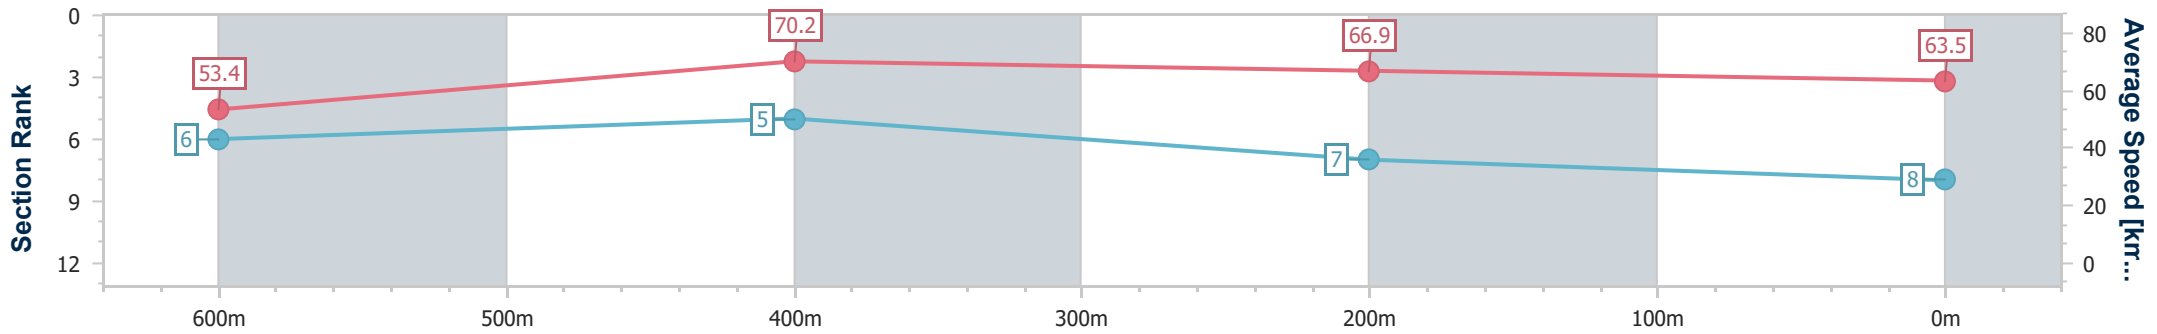

Ipswich QLD Professional

Race 5: GORDON'S GIN BENCHMARK 65 Handicap - 800m

04 December 2024 - 15:29

Track Rating: Good 4, Weather: Fine, Rail Position: +6m Entire

Section	Overall	600m	400m	200m
Section Times	0:45.92 [8] (0:13.50)	0:32.42 [6] (0:10.26)	0:22.16 [5] (0:10.79)	0:11.37 [7] (0:11.37)
Average Speed [km/h]	53.4	70.2	66.9	63.5
Top Speed [km/h]	71.0	71.3	68.3	65.8
Avg. Dist. to Rail [m]	3.0	1.1	0.8	0.9
Avg. Stride Freq. [Hz]	2.5	2.6	2.6	2.5
Avg. Stride Length [m]	5.8	7.4	7.2	7.0

- [] Ranking at each section and finish
- .-.- No data available at this section
- NA No data available

Horse/Jockey Name	Voulait
Final Rank	9
Fastest Section Time (Section)	0:10.55 (600m)
Top Speed [km/h] (Section)	70.4 (600m)
Race State	Finished