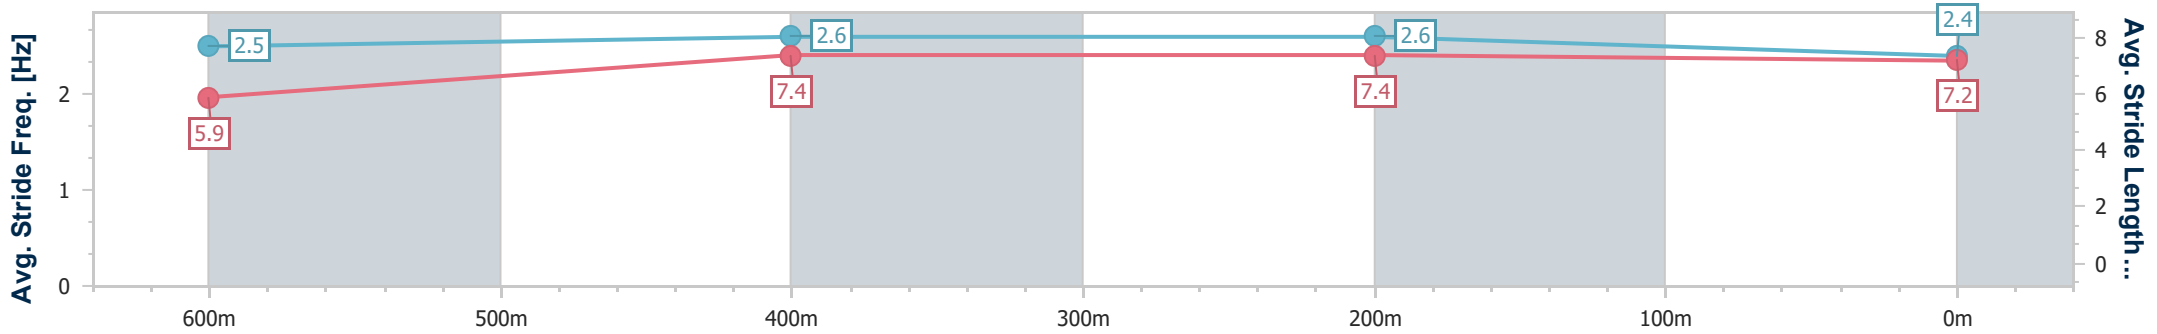

Ipswich QLD Professional

Race 5: GORDON'S GIN BENCHMARK 65 Handicap - 800m

04 December 2024 - 15:29

Track Rating: Good 4, Weather: Fine, Rail Position: +6m Entire

Section	Overall	600m	400m	200m
Section Times	0:45.77 [5] (0:13.41)	0:32.36 [4] (0:10.29)	0:22.07 [4] (0:10.73)	0:11.34 [3] (0:11.34)
Average Speed [km/h]	53.8	70.0	67.8	63.7
Top Speed [km/h]	70.3	71.7	69.5	66.7
Avg. Dist. to Rail [m]	9.6	2.5	3.3	5.9
Avg. Stride Freq. [Hz]	2.5	2.6	2.6	2.4
Avg. Stride Length [m]	5.9	7.4	7.4	7.2