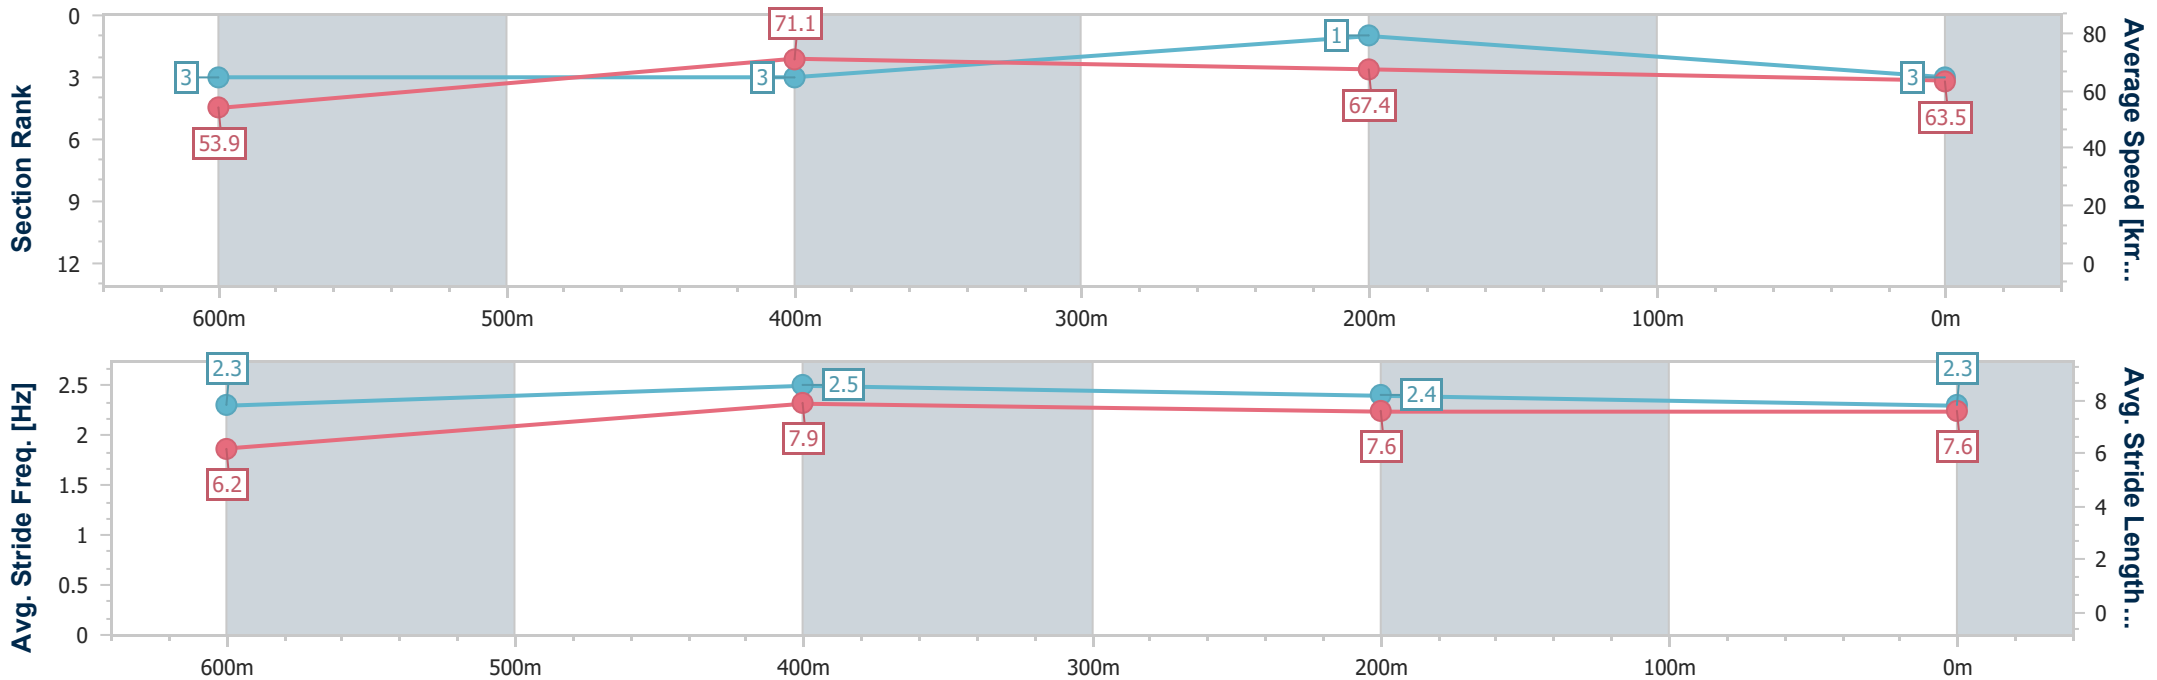

Ipswich QLD Professional

Race 5: GORDON'S GIN BENCHMARK 65 Handicap - 800m

04 December 2024 - 15:29

Track Rating: Good 4, Weather: Fine, Rail Position: +6m Entire

Section	Overall	600m	400m	200m
Section Times	0:45.76 [3] (0:13.34)	0:32.42 [3] (0:10.19)	0:22.23 [3] (0:10.80)	0:11.43 [1] (0:11.43)
Average Speed [km/h]	53.9	71.1	67.4	63.5
Top Speed [km/h]	71.7	71.8	68.5	66.1
Avg. Dist. to Rail [m]	4.7	2.3	3.6	4.2
Avg. Stride Freq. [Hz]	2.3	2.5	2.4	2.3
Avg. Stride Length [m]	6.2	7.9	7.6	7.6