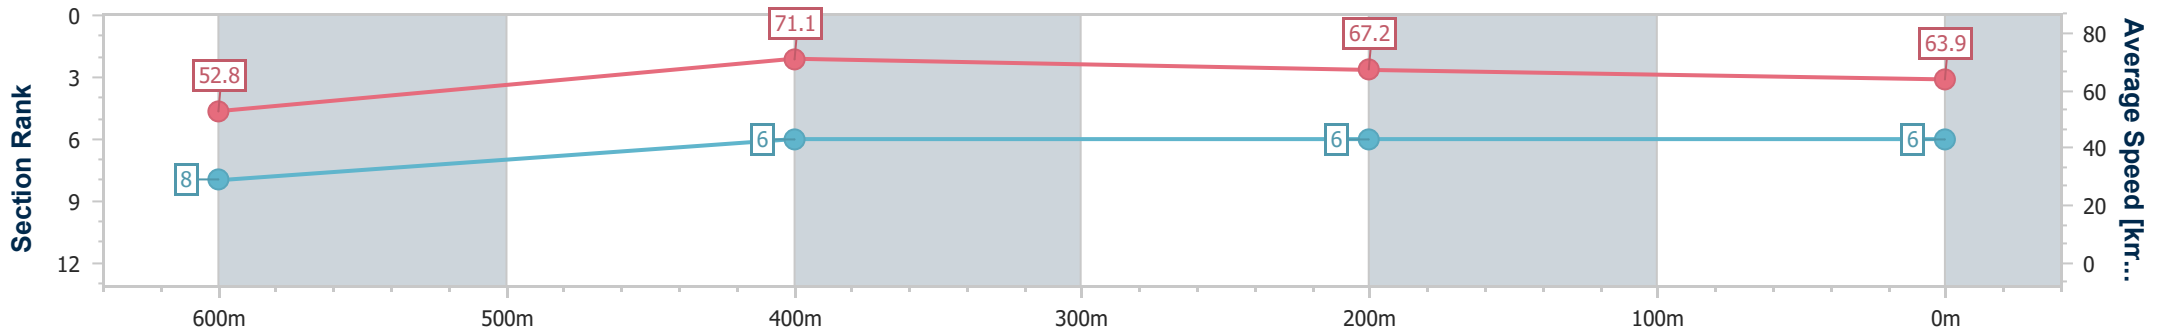

Horse/Jockey Name	Albion Square
Final Rank	6
Fastest Section Time (Section)	0:10.19 (600m)
Top Speed [km/h] (Section)	71.7 (600m)
Race State	Finished

Ipswich QLD Professional
Race 5: GORDON'S GIN BENCHMARK 65 Handicap - 800m
04 December 2024 - 15:29
Track Rating: Good 4, Weather: Fine, Rail Position: +6m Entire

Section	Overall	600m	400m	200m
Section Times	0:45.84 [6] (0:13.60)	0:32.24 [8] (0:10.19)	0:22.05 [6] (0:10.73)	0:11.32 [6] (0:11.32)
Average Speed [km/h]	52.8	71.1	67.2	63.9
Top Speed [km/h]	69.9	71.7	70.1	66.5
Avg. Dist. to Rail [m]	5.8	1.8	3.1	8.2
Avg. Stride Freq. [Hz]	2.4	2.7	2.6	2.5
Avg. Stride Length [m]	5.8	7.3	7.2	7.0

- [ ] Ranking at each section and finish
- -.-.- No data available at this section
- NA No data available