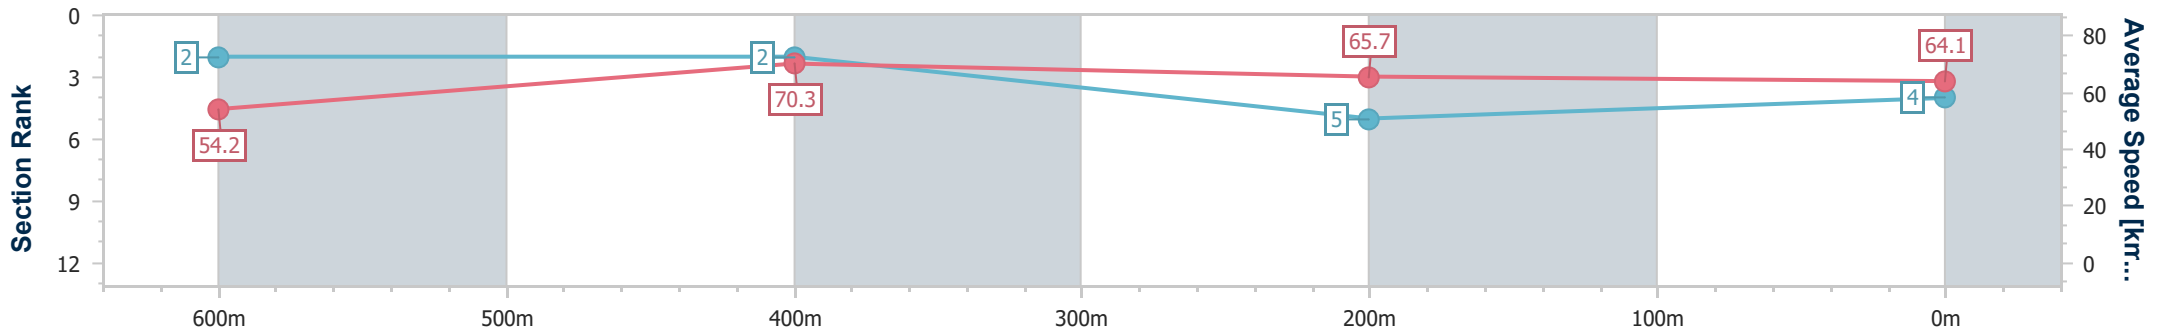

Ipswich QLD Professional

Race 5: GORDON'S GIN BENCHMARK 65 Handicap - 800m

04 December 2024 - 15:29

Track Rating: Good 4, Weather: Fine, Rail Position: +6m Entire

Section	Overall	600m	400m	200m
Section Times	0:45.77 [4] (0:13.31)	0:32.46 [2] (0:10.19)	0:22.27 [2] (0:11.00)	0:11.27 [5] (0:11.27)
Average Speed [km/h]	54.2	70.3	65.7	64.1
Top Speed [km/h]	70.1	72.5	68.4	64.9
Avg. Dist. to Rail [m]	2.8	1.3	2.2	2.7
Avg. Stride Freq. [Hz]	2.4	2.6	2.5	2.4
Avg. Stride Length [m]	6.0	7.5	7.3	7.3