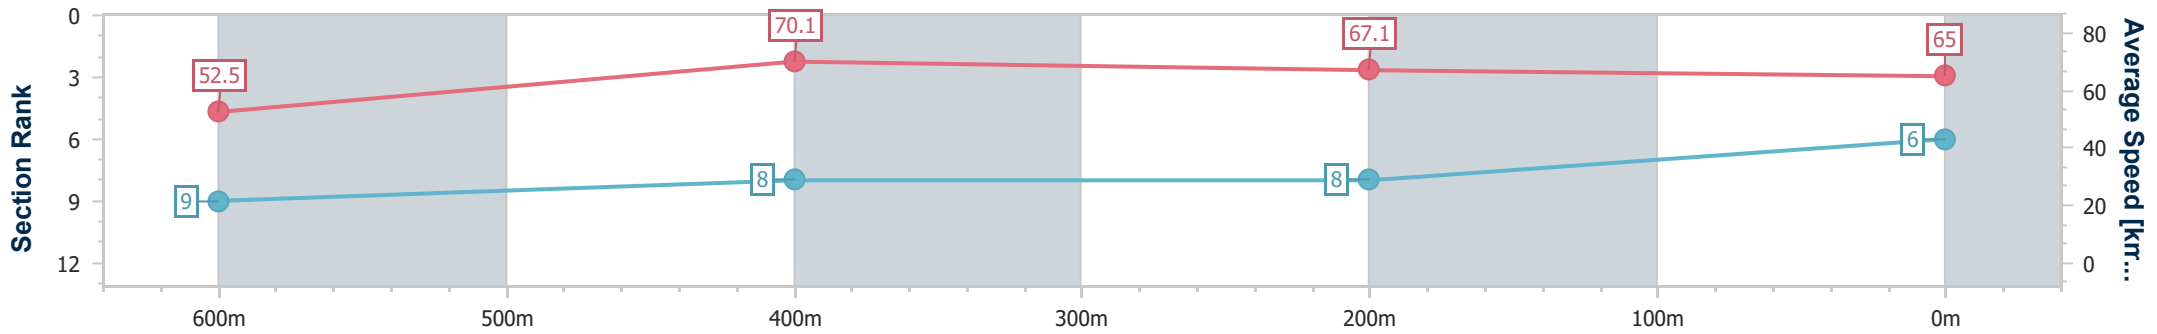

Ipswich QLD Professional

Race 5: GORDON'S GIN BENCHMARK 65 Handicap - 800m

04 December 2024 - 15:29

Track Rating: Good 4, Weather: Fine, Rail Position: +6m Entire

Section	Overall	600m	400m	200m
Section Times	0:45.84 [6] (0:13.72)	0:32.12 [9] (0:10.24)	0:21.88 [8] (0:10.74)	0:11.14 [8] (0:11.14)
Average Speed [km/h]	52.5	70.1	67.1	65.0
Top Speed [km/h]	70.0	71.3	68.6	67.3
Avg. Dist. to Rail [m]	1.3	1.2	2.1	4.2
Avg. Stride Freq. [Hz]	2.4	2.6	2.6	2.5
Avg. Stride Length [m]	5.8	7.4	7.1	7.1

- [] Ranking at each section and finish
- .-.- No data available at this section
- NA No data available

Horse/Jockey Name	Albion Square
Final Rank	6
Fastest Section Time (Section)	0:10.19 (600m)
Top Speed [km/h] (Section)	71.7 (600m)
Race State	Finished