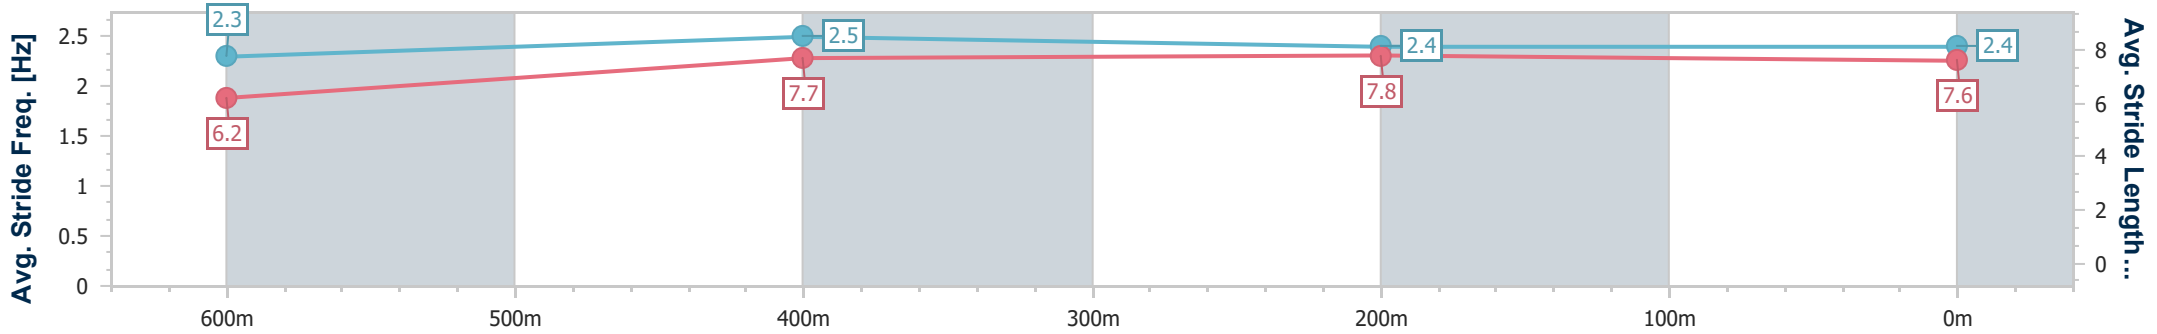

Ipswich QLD Professional

Race 5: GORDON'S GIN BENCHMARK 65 Handicap - 800m

04 December 2024 - 15:29

Track Rating: Good 4, Weather: Fine, Rail Position: +6m Entire

Section	Overall	600m	400m	200m
Section Times	0:45.96 [9] (0:13.47)	0:32.49 [5] (0:10.55)	0:21.94 [9] (0:10.87)	0:11.07 [9] (0:11.07)
Average Speed [km/h]	53.5	68.4	66.7	65.2
Top Speed [km/h]	68.9	70.4	68.2	67.4
Avg. Dist. to Rail [m]	7.0	2.5	3.1	5.3
Avg. Stride Freq. [Hz]	2.3	2.5	2.4	2.4
Avg. Stride Length [m]	6.2	7.7	7.8	7.6

- [] Ranking at each section and finish
- .-.- No data available at this section
- NA No data available

Horse/Jockey Name	Copper Sunset
Final Rank	10
Fastest Section Time (Section)	0:10.32 (600m)
Top Speed [km/h] (Section)	70.8 (600m)
Race State	Finished