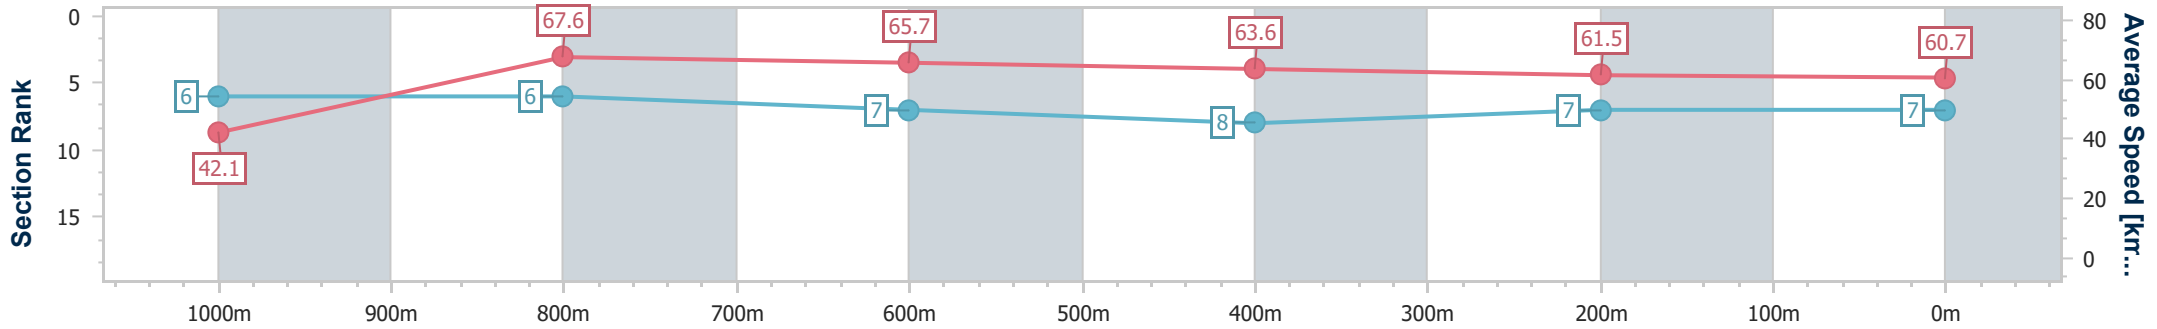

Ipswich QLD Professional

Race 6: GREAT NORTHERN Class 2 Handicap - 1100m

04 December 2024 - 15:59

Track Rating: Good 4, Weather: Fine, Rail Position: +6m Entire

Section	Overall	1000m	800m	600m	400m	200m
Section Times	1:04.89 [7] (0:08.59)	0:56.30 [6] (0:10.64)	0:45.66 [6] (0:10.90)	0:34.76 [7] (0:11.24)	0:23.52 [8] (0:11.61)	0:11.91 [7]
Average Speed [km/h]	42.1	67.6	65.7	63.6	61.5	60.7
Top Speed [km/h]	64.3	69.5	66.9	64.8	62.4	62.5
Avg. Dist. to Rail [m]	1.8	0.4	1.2	1.5	1.7	1.3
Avg. Stride Freq. [Hz]	2.3	2.5	2.4	2.4	2.3	2.3
Avg. Stride Length [m]	4.9	7.5	7.5	7.4	7.3	7.2