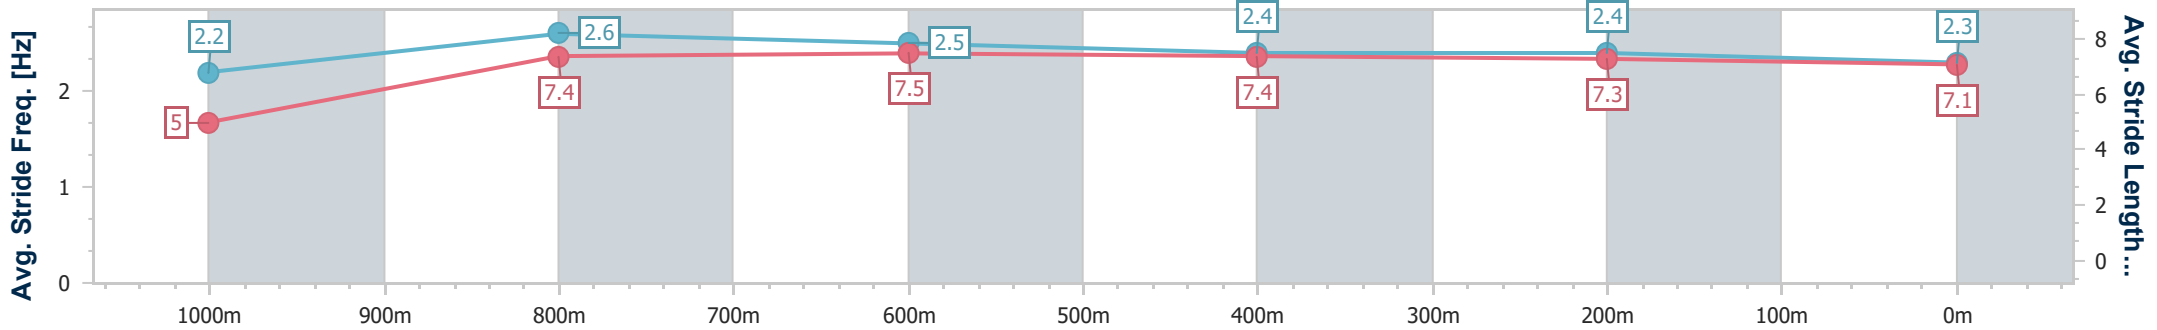

Ipswich QLD Professional

Race 6: GREAT NORTHERN Class 2 Handicap - 1100m

04 December 2024 - 15:59

Track Rating: Good 4, Weather: Fine, Rail Position: +6m Entire

Section	Overall	1000m	800m	600m	400m	200m
Section Times	1:04.59 [4] (0:08.49)	0:56.10 [3] (0:10.46)	0:45.64 [3] (0:10.82)	0:34.82 [2] (0:11.11)	0:23.71 [1] (0:11.51)	0:12.20 [3] (0:12.20)
Average Speed [km/h]	42.3	68.9	66.4	64.4	62.8	59.0
Top Speed [km/h]	67.1	70.4	67.8	66.3	63.5	62.1
Avg. Dist. to Rail [m]	5.9	0.9	0.8	1.1	1.0	2.6
Avg. Stride Freq. [Hz]	2.2	2.6	2.5	2.4	2.4	2.3
Avg. Stride Length [m]	5.0	7.4	7.5	7.4	7.3	7.1

- [] Ranking at each section and finish
- .-.- No data available at this section
- NA No data available

Horse/Jockey Name	Shadow Power
Final Rank	5
Fastest Section Time (Section)	0:09.23 (Overall)
Top Speed [km/h] (Section)	69.4 (1000m)
Race State	Finished