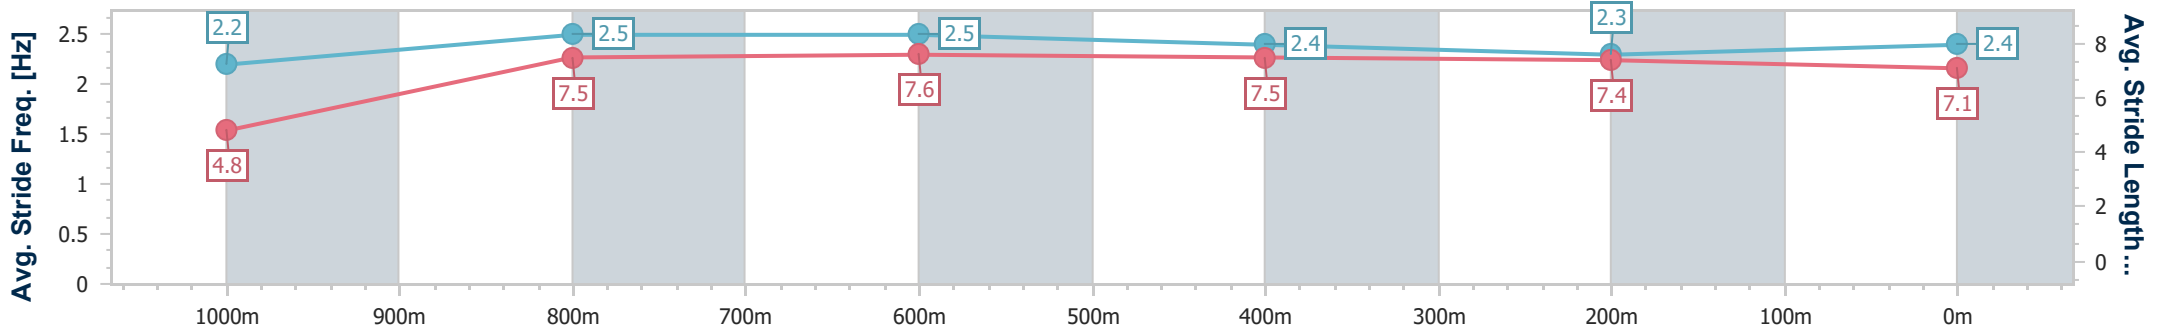

Ipswich QLD Professional

Race 6: GREAT NORTHERN Class 2 Handicap - 1100m

04 December 2024 - 15:59

Track Rating: Good 4, Weather: Fine, Rail Position: +6m Entire

Section	Overall	1000m	800m	600m	400m	200m
Section Times	1:04.91 [9] (0:09.03)	0:55.88 [9] (0:10.75)	0:45.13 [9] (0:10.65)	0:34.48 [10] (0:11.11)	0:23.37 [10] (0:11.54)	0:11.83 [9] (0:11.83)
Average Speed [km/h]	40.2	66.9	67.4	65.1	62.9	60.8
Top Speed [km/h]	62.5	68.3	68.5	66.8	63.6	62.8
Avg. Dist. to Rail [m]	7.3	0.8	0.6	0.7	3.2	5.8
Avg. Stride Freq. [Hz]	2.2	2.5	2.5	2.4	2.3	2.4
Avg. Stride Length [m]	4.8	7.5	7.6	7.5	7.4	7.1

- [] Ranking at each section and finish
- .-.- No data available at this section
- NA No data available

Horse/Jockey Name	Sonic Arrow
Final Rank	10
Fastest Section Time (Section)	0:08.84 (Overall)
Top Speed [km/h] (Section)	68.6 (1000m)
Race State	Finished