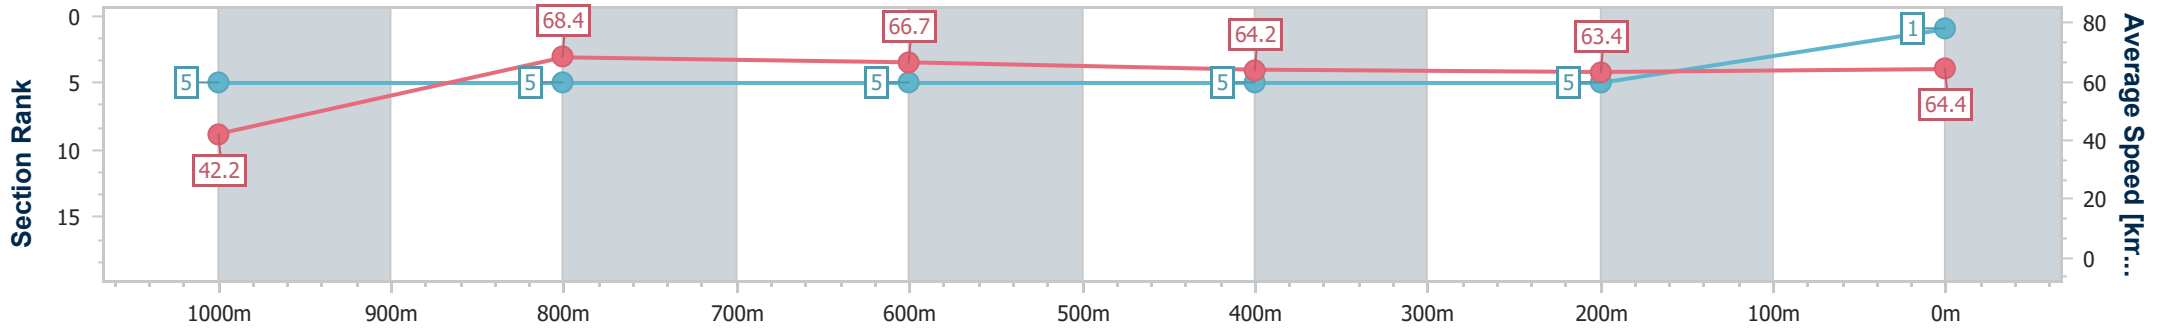

Ipswich QLD Professional

Race 6: GREAT NORTHERN Class 2 Handicap - 1100m

04 December 2024 - 15:59

Track Rating: Good 4, Weather: Fine, Rail Position: +6m Entire

Section	Overall	1000m	800m	600m	400m	200m
Section Times	1:03.69 [1] (0:08.57)	0:55.12 [5] (0:10.56)	0:44.56 [5] (0:10.81)	0:33.75 [5] (0:11.20)	0:22.55 [5] (0:11.41)	0:11.14 [5] (0:11.14)
Average Speed [km/h]	42.2	68.4	66.7	64.2	63.4	64.4
Top Speed [km/h]	64.4	70.5	68.7	65.9	65.2	65.6
Avg. Dist. to Rail [m]	10.3	2.6	0.4	0.3	1.6	4.1
Avg. Stride Freq. [Hz]	2.3	2.5	2.4	2.3	2.3	2.4
Avg. Stride Length [m]	4.8	7.7	7.7	7.7	7.6	7.3