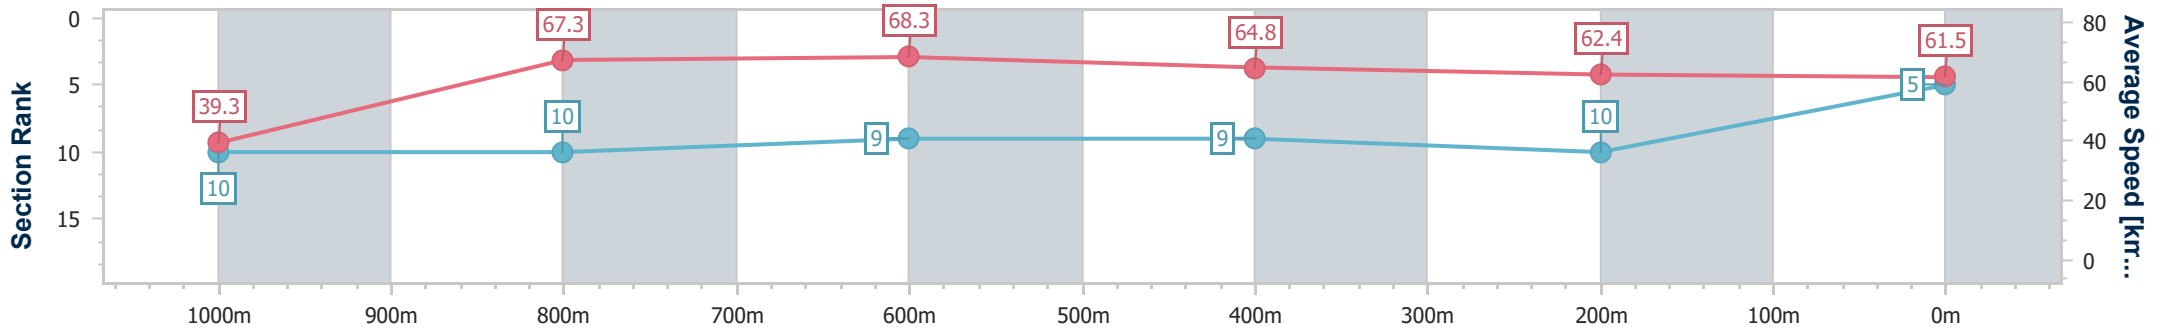

Horse/Jockey Name	Shadow Power
Final Rank	5
Fastest Section Time (Section)	0:09.23 (Overall)
Top Speed [km/h] (Section)	69.4 (1000m)
Race State	Finished

Ipswich QLD Professional

Race 6: GREAT NORTHERN Class 2 Handicap - 1100m

04 December 2024 - 15:59

Track Rating: Good 4, Weather: Fine, Rail Position: +6m Entire

Section	Overall	1000m	800m	600m	400m	200m
Section Times	1:04.80 [5] (0:09.23)	0:55.57 [10] (0:10.69)	0:44.88 [10] (0:10.49)	0:34.39 [9] (0:11.09)	0:23.30 [9] (0:11.59)	0:11.71 [10] (0:11.71)
Average Speed [km/h]	39.3	67.3	68.3	64.8	62.4	61.5
Top Speed [km/h]	62.6	69.4	69.2	66.6	63.0	63.2
Avg. Dist. to Rail [m]	10.3	0.8	1.0	0.4	2.0	3.9
Avg. Stride Freq. [Hz]	2.3	2.6	2.6	2.5	2.4	2.4
Avg. Stride Length [m]	4.5	7.1	7.3	7.3	7.2	7.1

- [ ] Ranking at each section and finish
- -.-.- No data available at this section
- NA No data available