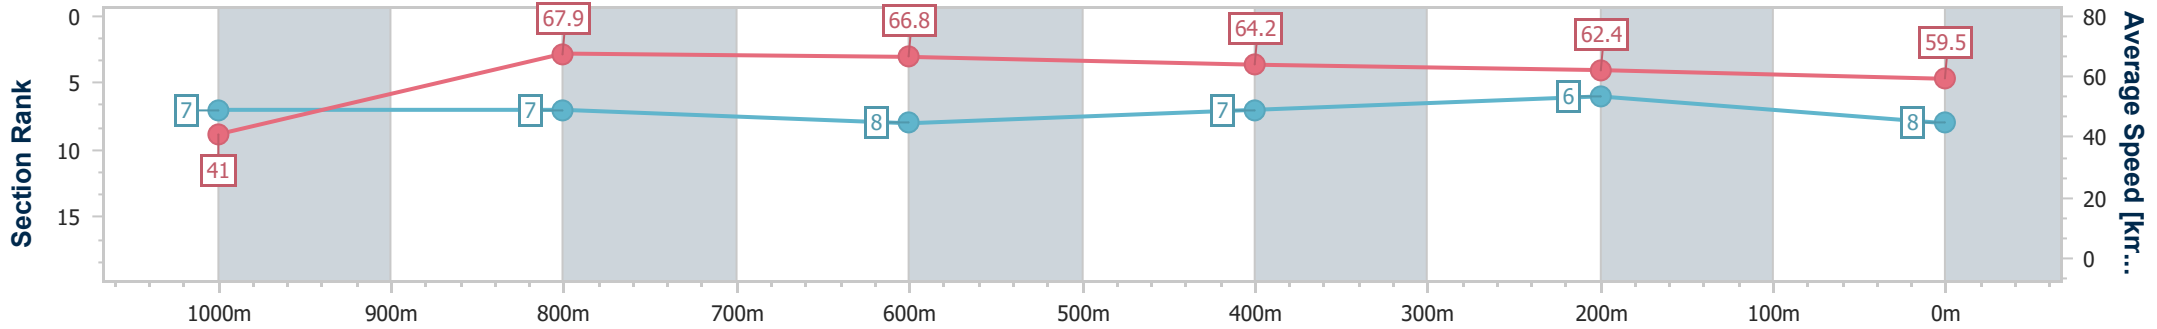

Ipswich QLD Professional

Race 6: GREAT NORTHERN Class 2 Handicap - 1100m

04 December 2024 - 15:59

Track Rating: Good 4, Weather: Fine, Rail Position: +6m Entire

Section	Overall	1000m	800m	600m	400m	200m
Section Times	1:04.89 [8] (0:08.77)	0:56.12 [7] (0:10.62)	0:45.50 [7] (0:10.74)	0:34.76 [8] (0:11.15)	0:23.61 [7] (0:11.56)	0:12.05 [6] (0:12.05)
Average Speed [km/h]	41.0	67.9	66.8	64.2	62.4	59.5
Top Speed [km/h]	65.8	68.3	68.4	65.9	62.9	62.0
Avg. Dist. to Rail [m]	2.7	0.4	0.7	0.9	1.0	1.5
Avg. Stride Freq. [Hz]	2.3	2.5	2.4	2.4	2.4	2.4
Avg. Stride Length [m]	4.6	7.6	7.7	7.4	7.2	6.9