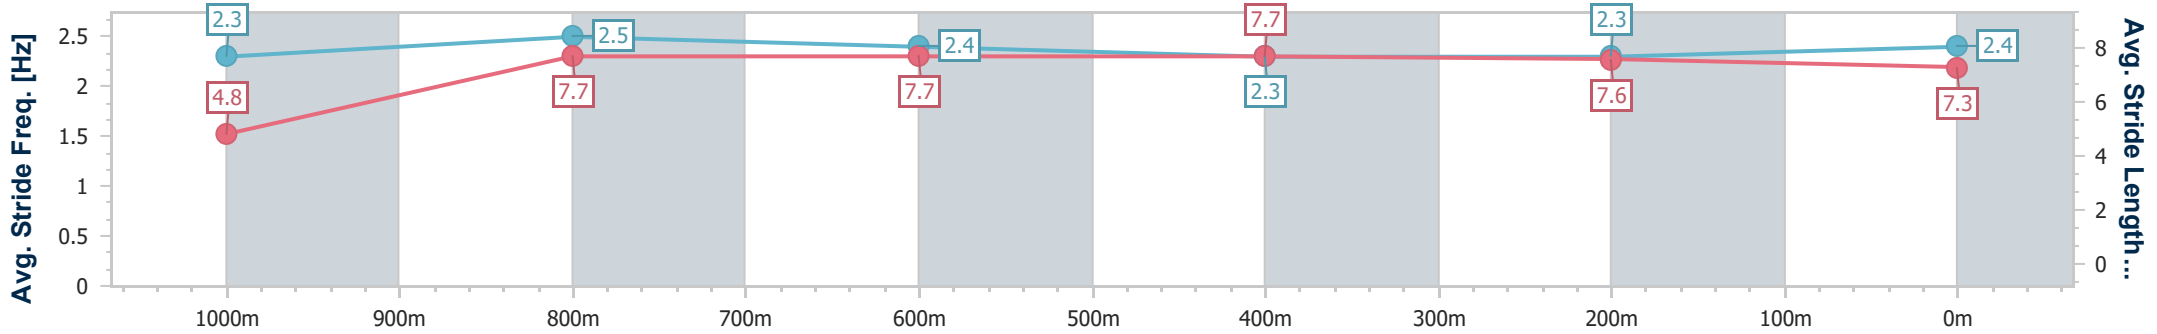

Ipswich QLD Professional

Race 6: GREAT NORTHERN Class 2 Handicap - 1100m

04 December 2024 - 15:59

Track Rating: Good 4, Weather: Fine, Rail Position: +6m Entire

Section	Overall	1000m	800m	600m	400m	200m
Section Times	1:03.69 [1] (0:08.57)	0:55.12 [5] (0:10.56)	0:44.56 [5] (0:10.81)	0:33.75 [5] (0:11.20)	0:22.55 [5] (0:11.41)	0:11.14 [5] (0:11.14)
Average Speed [km/h]	42.2	68.4	66.7	64.2	63.4	64.4
Top Speed [km/h]	64.4	70.5	68.7	65.9	65.2	65.6
Avg. Dist. to Rail [m]	10.3	2.6	0.4	0.3	1.6	4.1
Avg. Stride Freq. [Hz]	2.3	2.5	2.4	2.3	2.3	2.4
Avg. Stride Length [m]	4.8	7.7	7.7	7.7	7.6	7.3