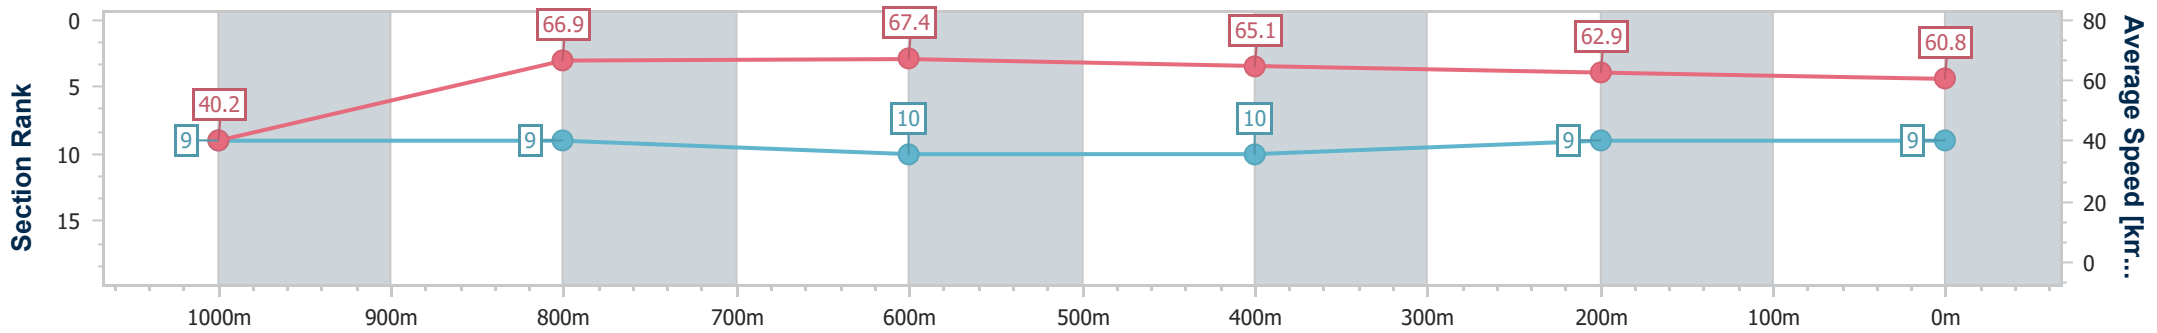

Ipswich QLD Professional

Race 6: GREAT NORTHERN Class 2 Handicap - 1100m

04 December 2024 - 15:59

Track Rating: Good 4, Weather: Fine, Rail Position: +6m Entire

Section	Overall	1000m	800m	600m	400m	200m
Section Times	1:04.91 [9] (0:09.03)	0:55.88 [9] (0:10.75)	0:45.13 [9] (0:10.65)	0:34.48 [10] (0:11.11)	0:23.37 [10] (0:11.54)	0:11.83 [9] (0:11.83)
Average Speed [km/h]	40.2	66.9	67.4	65.1	62.9	60.8
Top Speed [km/h]	62.5	68.3	68.5	66.8	63.6	62.8
Avg. Dist. to Rail [m]	7.3	0.8	0.6	0.7	3.2	5.8
Avg. Stride Freq. [Hz]	2.2	2.5	2.5	2.4	2.3	2.4
Avg. Stride Length [m]	4.8	7.5	7.6	7.5	7.4	7.1

- [] Ranking at each section and finish
- .-.- No data available at this section
- NA No data available

Horse/Jockey Name	Sonic Arrow
Final Rank	10
Fastest Section Time (Section)	0:08.84 (Overall)
Top Speed [km/h] (Section)	68.6 (1000m)
Race State	Finished