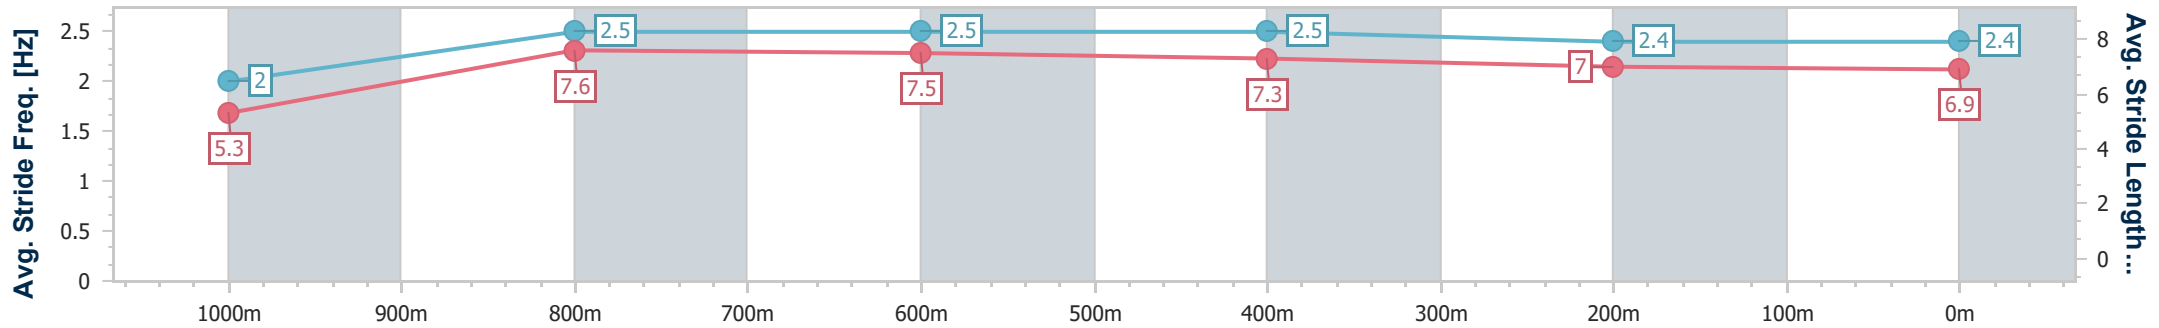

- [] Ranking at each section and finish
- .-.- No data available at this section
- NA No data available

Horse/Jockey Name	Sonic Arrow
Final Rank	10
Fastest Section Time (Section)	0:08.84 (Overall)
Top Speed [km/h] (Section)	68.6 (1000m)
Race State	Finished

Ipswich QLD Professional

Race 6: GREAT NORTHERN Class 2 Handicap - 1100m

04 December 2024 - 15:59

Track Rating: Good 4, Weather: Fine, Rail Position: +6m Entire

Section	Overall	1000m	800m	600m	400m	200m
Section Times	1:05.24 [10] (0:08.84)	0:56.40 [8] (0:10.56)	0:45.84 [8] (0:10.69)	0:35.15 [6] (0:11.10)	0:24.05 [6] (0:11.81)	0:12.24 [8] (0:12.24)
Average Speed [km/h]	41.0	68.4	67.4	64.8	61.2	58.9
Top Speed [km/h]	65.6	68.6	68.1	66.5	62.9	60.1
Avg. Dist. to Rail [m]	6.1	1.4	0.4	0.5	2.2	4.7
Avg. Stride Freq. [Hz]	2.0	2.5	2.5	2.5	2.4	2.4
Avg. Stride Length [m]	5.3	7.6	7.5	7.3	7.0	6.9

- [] Ranking at each section and finish
- .-.- No data available at this section
- NA No data available