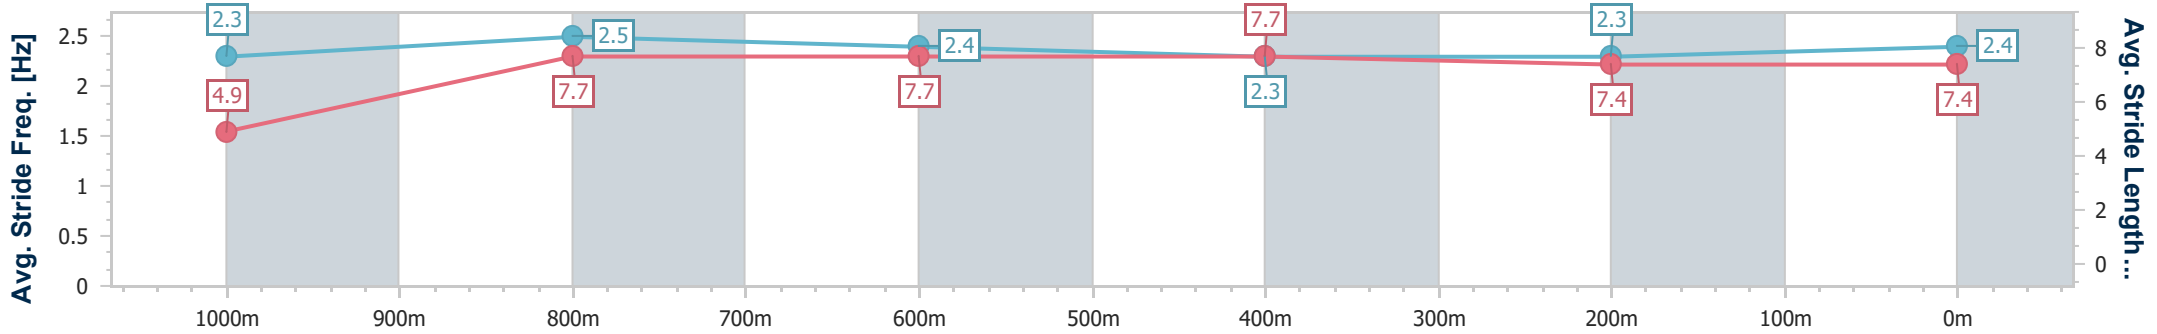

- [] Ranking at each section and finish
- .-.- No data available at this section
- NA No data available

Horse/Jockey Name	She's A Rogue
Final Rank	4
Fastest Section Time (Section)	0:08.49 (Overall)
Top Speed [km/h] (Section)	70.4 (1000m)
Race State	Finished