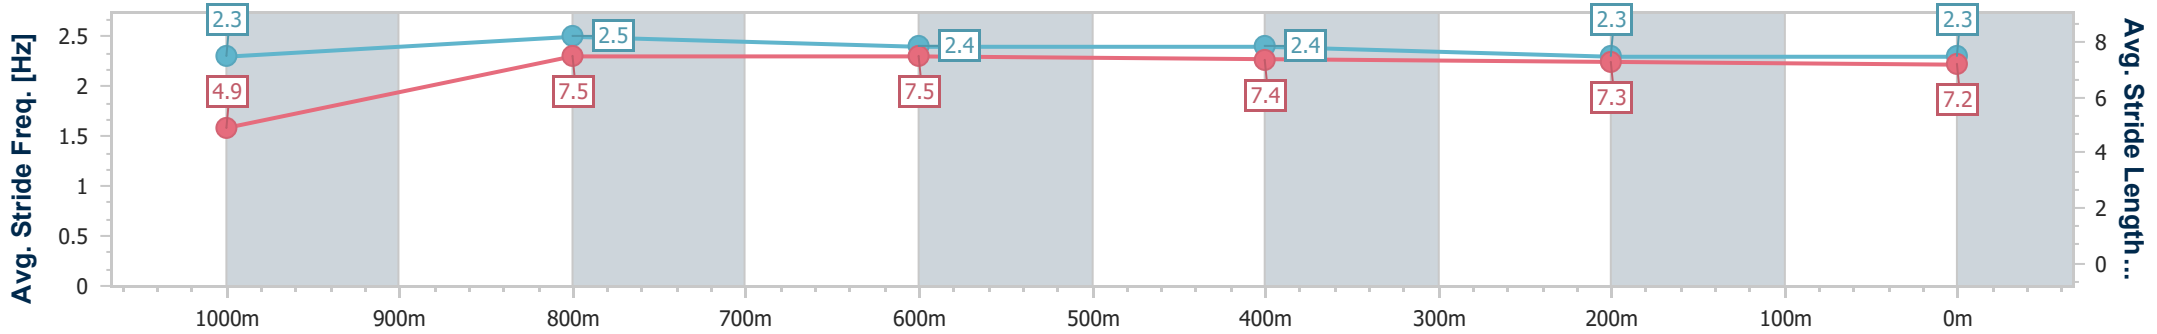

Ipswich QLD Professional

Race 6: GREAT NORTHERN Class 2 Handicap - 1100m

04 December 2024 - 15:59

Track Rating: Good 4, Weather: Fine, Rail Position: +6m Entire

Section	Overall	1000m	800m	600m	400m	200m
Section Times	1:04.89 [7] (0:08.59)	0:56.30 [6] (0:10.64)	0:45.66 [6] (0:10.90)	0:34.76 [7] (0:11.24)	0:23.52 [8] (0:11.61)	0:11.91 [7]
Average Speed [km/h]	42.1	67.6	65.7	63.6	61.5	60.7
Top Speed [km/h]	64.3	69.5	66.9	64.8	62.4	62.5
Avg. Dist. to Rail [m]	1.8	0.4	1.2	1.5	1.7	1.3
Avg. Stride Freq. [Hz]	2.3	2.5	2.4	2.4	2.3	2.3
Avg. Stride Length [m]	4.9	7.5	7.5	7.4	7.3	7.2