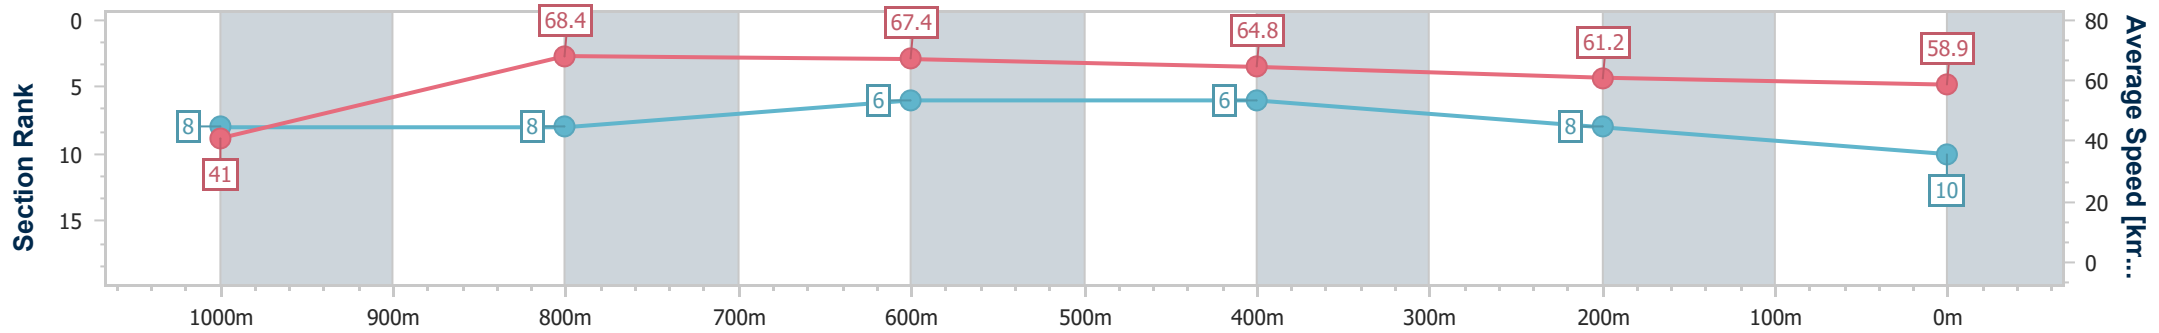

- [] Ranking at each section and finish
- .-.- No data available at this section
- NA No data available

Horse/Jockey Name	Sonic Arrow
Final Rank	10
Fastest Section Time (Section)	0:08.84 (Overall)
Top Speed [km/h] (Section)	68.6 (1000m)
Race State	Finished

Ipswich QLD Professional

Race 6: GREAT NORTHERN Class 2 Handicap - 1100m

04 December 2024 - 15:59

Track Rating: Good 4, Weather: Fine, Rail Position: +6m Entire

Section	Overall	1000m	800m	600m	400m	200m
Section Times	1:05.24 [10] (0:08.84)	0:56.40 [8] (0:10.56)	0:45.84 [8] (0:10.69)	0:35.15 [6] (0:11.10)	0:24.05 [6] (0:11.81)	0:12.24 [8] (0:12.24)
Average Speed [km/h]	41.0	68.4	67.4	64.8	61.2	58.9
Top Speed [km/h]	65.6	68.6	68.1	66.5	62.9	60.1
Avg. Dist. to Rail [m]	6.1	1.4	0.4	0.5	2.2	4.7
Avg. Stride Freq. [Hz]	2.0	2.5	2.5	2.5	2.4	2.4
Avg. Stride Length [m]	5.3	7.6	7.5	7.3	7.0	6.9

- [] Ranking at each section and finish
- .-.- No data available at this section
- NA No data available