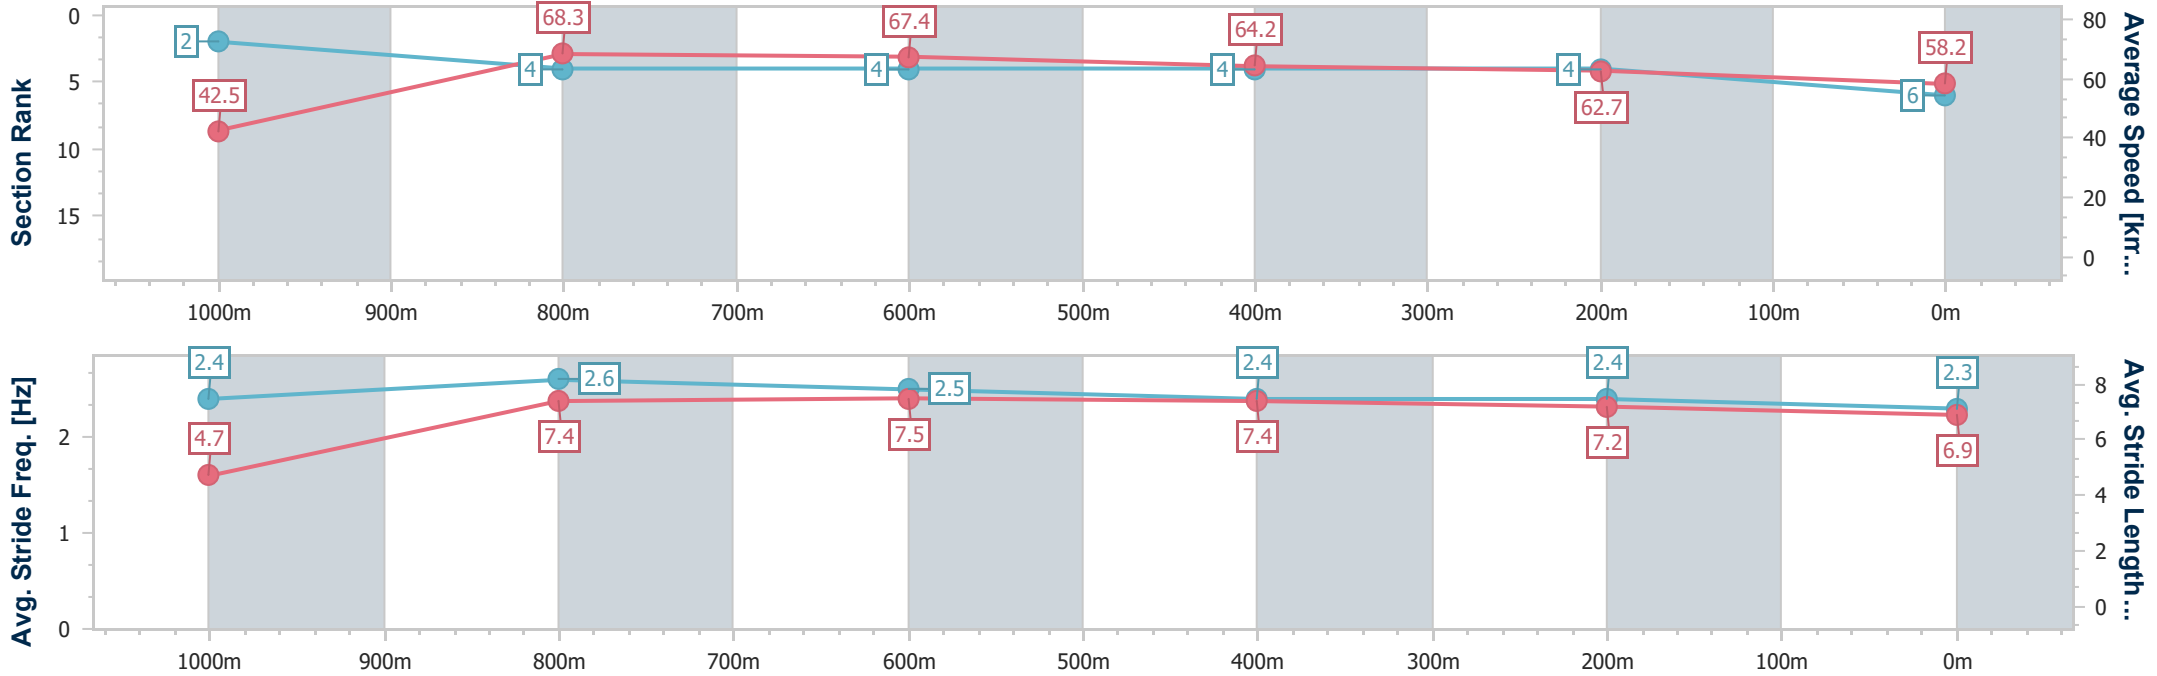

Ipswich QLD Professional

Race 6: GREAT NORTHERN Class 2 Handicap - 1100m

04 December 2024 - 15:59

Track Rating: Good 4, Weather: Fine, Rail Position: +6m Entire

Section	Overall	1000m	800m	600m	400m	200m
Section Times	1:04.89 [6] (0:08.49)	0:56.40 [2] (0:10.63)	0:45.77 [4] (0:10.72)	0:35.05 [4] (0:11.19)	0:23.86 [4] (0:11.52)	0:12.34 [4]
Average Speed [km/h]	42.5	68.3	67.4	64.2	62.7	58.2
Top Speed [km/h]	67.2	69.2	69.2	66.3	63.6	61.7
Avg. Dist. to Rail [m]	8.9	3.2	0.9	0.2	0.5	3.5
Avg. Stride Freq. [Hz]	2.4	2.6	2.5	2.4	2.4	2.3
Avg. Stride Length [m]	4.7	7.4	7.5	7.4	7.2	6.9