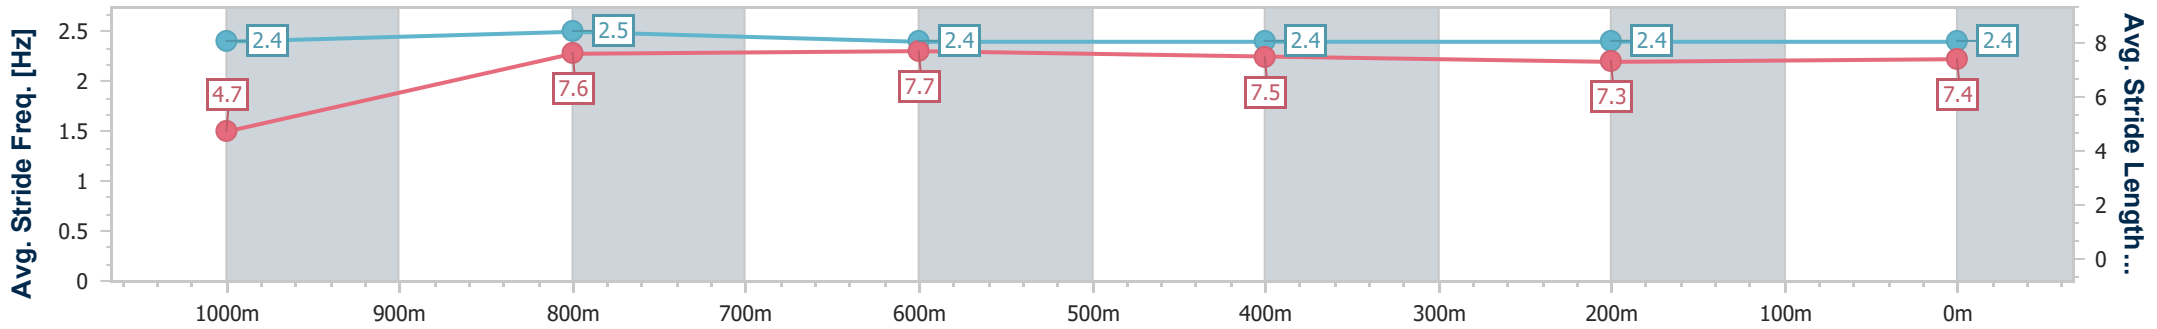

Ipswich QLD Professional

Race 6: GREAT NORTHERN Class 2 Handicap - 1100m

04 December 2024 - 15:59

Track Rating: Good 4, Weather: Fine, Rail Position: +6m Entire

Section	Overall	1000m	800m	600m	400m	200m
Section Times	1:03.75 [2] (0:08.51)	0:55.24 [4] (0:10.31)	0:44.93 [1] (0:10.86)	0:34.07 [1] (0:11.21)	0:22.86 [2] (0:11.43)	0:11.43 [1] (0:11.43)
Average Speed [km/h]	42.1	70.0	65.8	63.8	62.4	63.2
Top Speed [km/h]	70.2	71.3	67.4	64.9	64.9	64.2
Avg. Dist. to Rail [m]	5.9	1.1	1.7	2.0	1.3	0.6
Avg. Stride Freq. [Hz]	2.4	2.5	2.4	2.4	2.4	2.4
Avg. Stride Length [m]	4.7	7.6	7.7	7.5	7.3	7.4