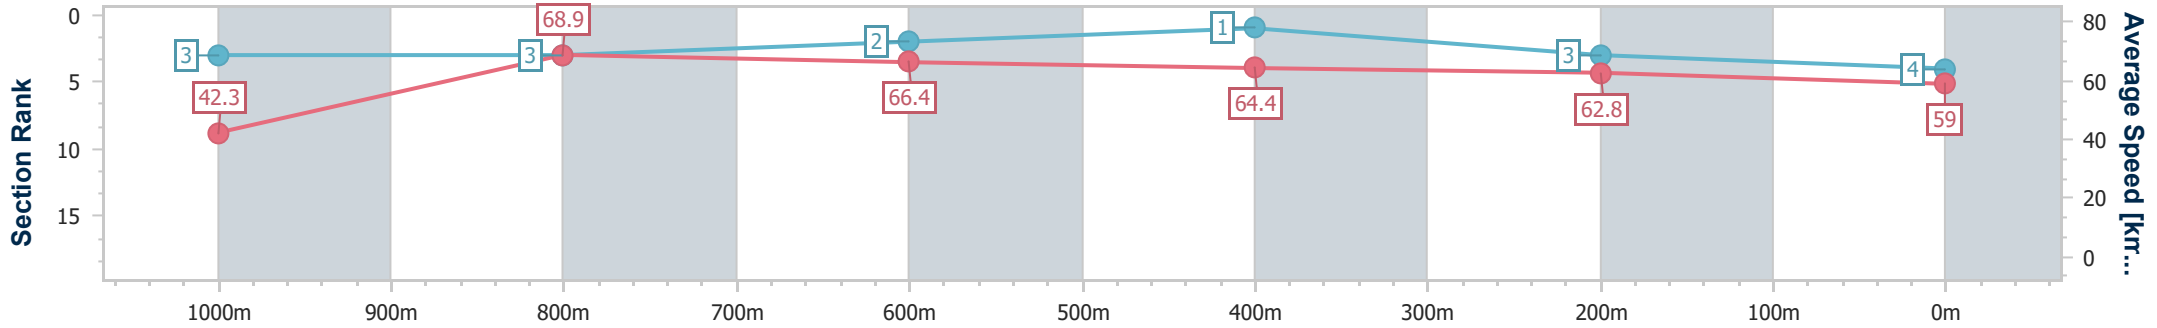

- [] Ranking at each section and finish
- .-.- No data available at this section
- NA No data available

Horse/Jockey Name	Shadow Power
Final Rank	5
Fastest Section Time (Section)	0:09.23 (Overall)
Top Speed [km/h] (Section)	69.4 (1000m)
Race State	Finished