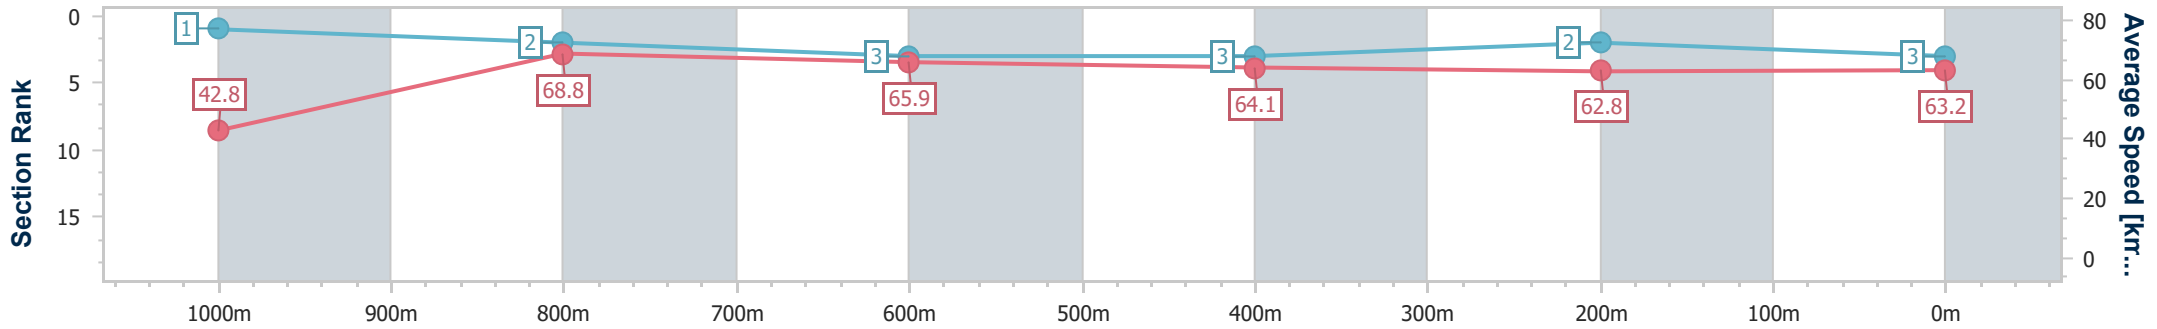

- [] Ranking at each section and finish
- .-.- No data available at this section
- NA No data available

Horse/Jockey Name	She's A Rogue
Final Rank	4
Fastest Section Time (Section)	0:08.49 (Overall)
Top Speed [km/h] (Section)	70.4 (1000m)
Race State	Finished