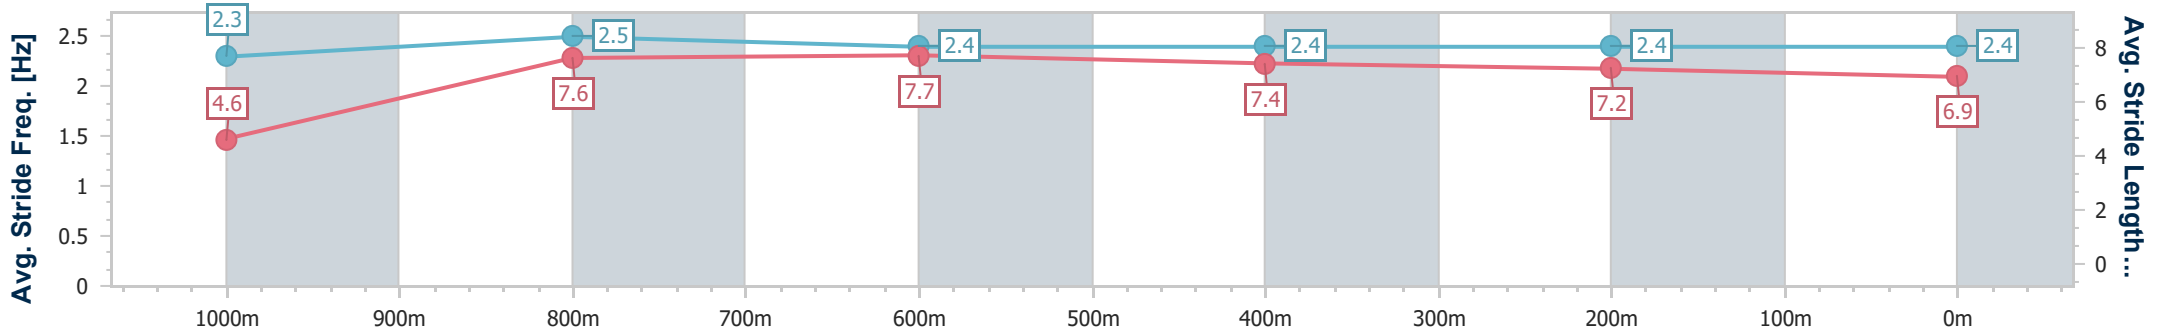

Ipswich QLD Professional

Race 6: GREAT NORTHERN Class 2 Handicap - 1100m

04 December 2024 - 15:59

Track Rating: Good 4, Weather: Fine, Rail Position: +6m Entire

Section	Overall	1000m	800m	600m	400m	200m
Section Times	1:04.89 [8] (0:08.77)	0:56.12 [7] (0:10.62)	0:45.50 [7] (0:10.74)	0:34.76 [8] (0:11.15)	0:23.61 [7] (0:11.56)	0:12.05 [6] (0:12.05)
Average Speed [km/h]	41.0	67.9	66.8	64.2	62.4	59.5
Top Speed [km/h]	65.8	68.3	68.4	65.9	62.9	62.0
Avg. Dist. to Rail [m]	2.7	0.4	0.7	0.9	1.0	1.5
Avg. Stride Freq. [Hz]	2.3	2.5	2.4	2.4	2.4	2.4
Avg. Stride Length [m]	4.6	7.6	7.7	7.4	7.2	6.9