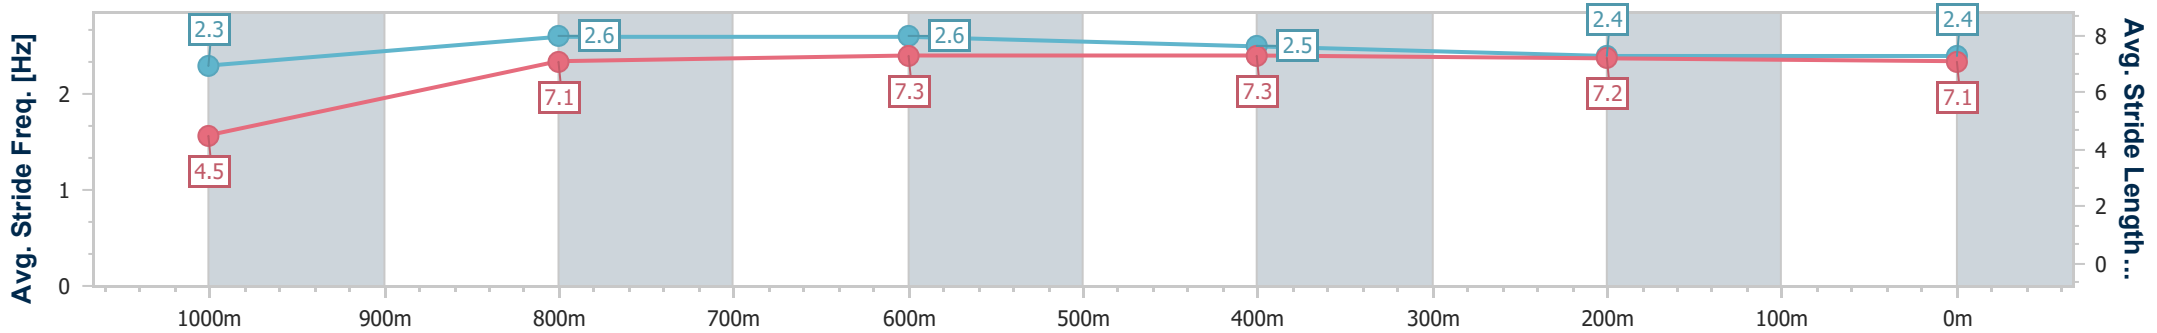

- [] Ranking at each section and finish
- .-.- No data available at this section
- NA No data available

Horse/Jockey Name	Shadow Power
Final Rank	5
Fastest Section Time (Section)	0:09.23 (Overall)
Top Speed [km/h] (Section)	69.4 (1000m)
Race State	Finished

Ipswich QLD Professional

Race 6: GREAT NORTHERN Class 2 Handicap - 1100m

04 December 2024 - 15:59

Track Rating: Good 4, Weather: Fine, Rail Position: +6m Entire

Section	Overall	1000m	800m	600m	400m	200m
Section Times	1:04.80 [5] (0:09.23)	0:55.57 [10] (0:10.69)	0:44.88 [10] (0:10.49)	0:34.39 [9] (0:11.09)	0:23.30 [9] (0:11.59)	0:11.71 [10] (0:11.71)
Average Speed [km/h]	39.3	67.3	68.3	64.8	62.4	61.5
Top Speed [km/h]	62.6	69.4	69.2	66.6	63.0	63.2
Avg. Dist. to Rail [m]	10.3	0.8	1.0	0.4	2.0	3.9
Avg. Stride Freq. [Hz]	2.3	2.6	2.6	2.5	2.4	2.4
Avg. Stride Length [m]	4.5	7.1	7.3	7.3	7.2	7.1