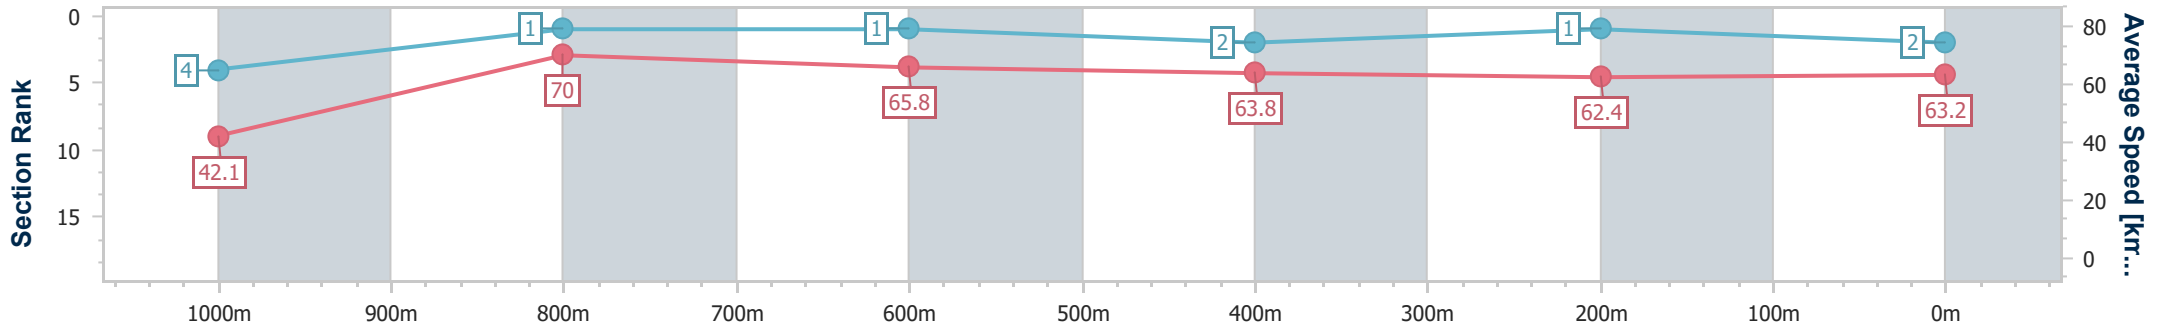

Ipswich QLD Professional

Race 6: GREAT NORTHERN Class 2 Handicap - 1100m

04 December 2024 - 15:59

Track Rating: Good 4, Weather: Fine, Rail Position: +6m Entire

Section	Overall	1000m	800m	600m	400m	200m
Section Times	1:03.75 [2] (0:08.51)	0:55.24 [4] (0:10.31)	0:44.93 [1] (0:10.86)	0:34.07 [1] (0:11.21)	0:22.86 [2] (0:11.43)	0:11.43 [1] (0:11.43)
Average Speed [km/h]	42.1	70.0	65.8	63.8	62.4	63.2
Top Speed [km/h]	70.2	71.3	67.4	64.9	64.9	64.2
Avg. Dist. to Rail [m]	5.9	1.1	1.7	2.0	1.3	0.6
Avg. Stride Freq. [Hz]	2.4	2.5	2.4	2.4	2.4	2.4
Avg. Stride Length [m]	4.7	7.6	7.7	7.5	7.3	7.4