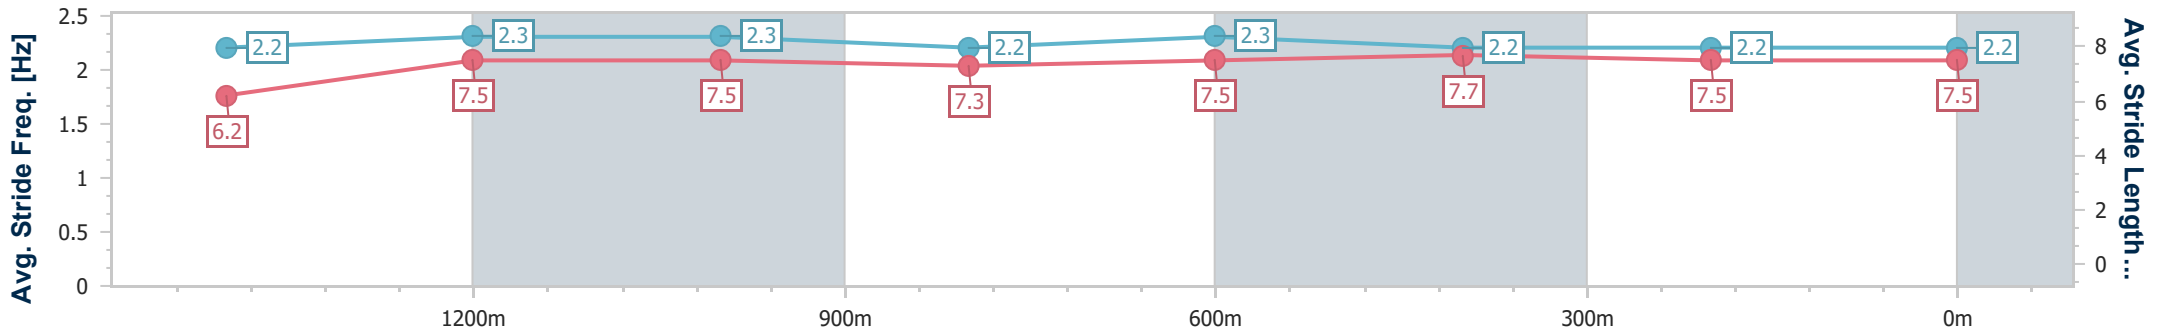

- [] Ranking at each section and finish
- .-.-.- No data available at this section
- NA No data available

Horse/Jockey Name	Unique Elle
Final Rank	10
Fastest Section Time (Section)	0:11.57 (800m)
Top Speed [km/h] (Section)	63.6 (600m)
Race State	Finished

Ipswich QLD Professional
Race 7: SCHWEPPE'S RATINGS BAND 0 - 58 Handicap - 1690m

04 December 2024 - 16:33

Track Rating: Good 4, Weather: Fine, Rail Position: +6m Entire

Section	Overall	1400m	1200m	1000m	800m	600m	400m	200m
Section Times	1:44.11 [10] (0:20.85)	1:23.26 [12] (0:11.75)	1:11.51 [13] (0:11.83)	0:59.68 [12] (0:12.44)	0:47.24 [12] (0:11.57)	0:35.67 [11] (0:11.60)	0:24.07 [10] (0:11.89)	0:12.18 [10] (0:12.18)
Average Speed [km/h]	50.0	61.4	60.8	58.0	62.0	61.9	60.5	59.1
Top Speed [km/h]	62.9	62.7	61.6	60.3	63.2	63.6	61.0	60.6
Avg. Dist. to Rail [m]	4.1	0.4	0.1	0.2	0.5	0.5	0.5	2.0
Avg. Stride Freq. [Hz]	2.2	2.3	2.3	2.2	2.3	2.2	2.2	2.2
Avg. Stride Length [m]	6.2	7.5	7.5	7.3	7.5	7.7	7.5	7.5