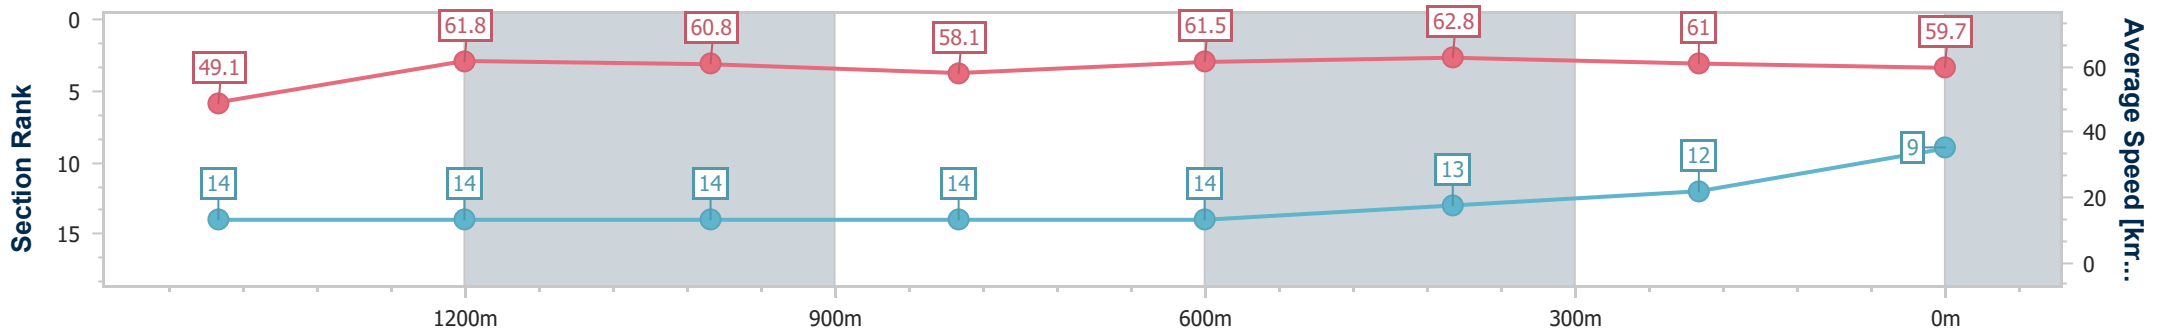

Horse/Jockey Name	Schoona The Better
Final Rank	9
Fastest Section Time (Section)	0:11.40 (600m)
Top Speed [km/h] (Section)	63.6 (600m)
Race State	Finished

Ipswich QLD Professional
Race 7: SCHWEPPE'S RATINGS BAND 0 - 58 Handicap - 1690m

04 December 2024 - 16:33

Track Rating: Good 4, Weather: Fine, Rail Position: +6m Entire

Section	Overall	1400m	1200m	1000m	800m	600m	400m	200m
Section Times	1:44.05 [9] (0:21.26)	1:22.79 [14] (0:11.64)	1:11.15 [14] (0:11.88)	0:59.27 [14] (0:12.37)	0:46.90 [14] (0:11.70)	0:35.20 [14] (0:11.40)	0:23.80 [13] (0:11.73)	0:12.07 [12] (0:12.07)
Average Speed [km/h]	49.1	61.8	60.8	58.1	61.5	62.8	61.0	59.7
Top Speed [km/h]	62.5	63.1	61.1	59.9	63.1	63.6	61.5	61.7
Avg. Dist. to Rail [m]	2.9	0.3	0.2	0.3	0.5	0.8	1.1	1.4
Avg. Stride Freq. [Hz]	2.0	2.1	2.1	2.1	2.2	2.2	2.1	2.1
Avg. Stride Length [m]	6.6	8.0	8.0	7.8	7.9	8.0	7.9	7.9

- [ ] Ranking at each section and finish
- -.-.-.- No data available at this section
- NA No data available