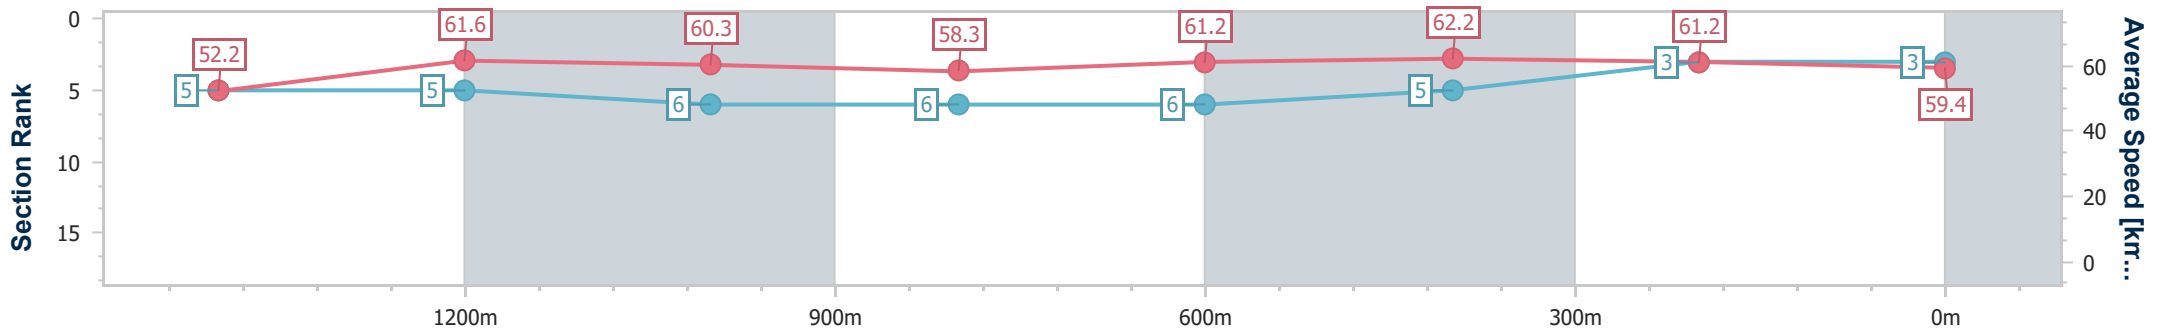

Horse/Jockey Name	Decarbonise
Final Rank	3
Fastest Section Time (Section)	0:11.62 (600m)
Top Speed [km/h] (Section)	63.1 (600m)
Race State	Finished

Ipswich QLD Professional
Race 7: SCHWEPES RATINGS BAND 0 - 58 Handicap - 1690m

04 December 2024 - 16:33

Track Rating: Good 4, Weather: Fine, Rail Position: +6m Entire

Section	Overall	1400m	1200m	1000m	800m	600m	400m	200m					
Section Times	1:43.41 [3] (0:20.04)	1:23.37 [5] (0:11.71)	1:11.66 [5] (0:11.99)	0:59.67 [6] (0:12.34)	0:47.33 [6] (0:11.79)	0:35.54 [6] (0:11.62)	0:23.92 [5] (0:11.81)	0:12.11 [3] (0:12.11)					
Average Speed [km/h]	52.2	61.6	60.3	58.3	61.2	62.2	61.2	59.4					
Top Speed [km/h]	62.3	62.6	61.6	59.6	62.0	63.1	62.5	60.3					
Avg. Dist. to Rail [m]	2.9	0.4	0.7	0.6	0.5	1.2	1.9	3.0					
Avg. Stride Freq. [Hz]	2.2	2.2	2.2	2.2	2.2	2.3	2.3	2.2					
Avg. Stride Length [m]	6.5	7.6	7.6	7.4	7.7	7.5	7.5	7.5					

- [ ] Ranking at each section and finish
- -.-.-.- No data available at this section
- NA No data available