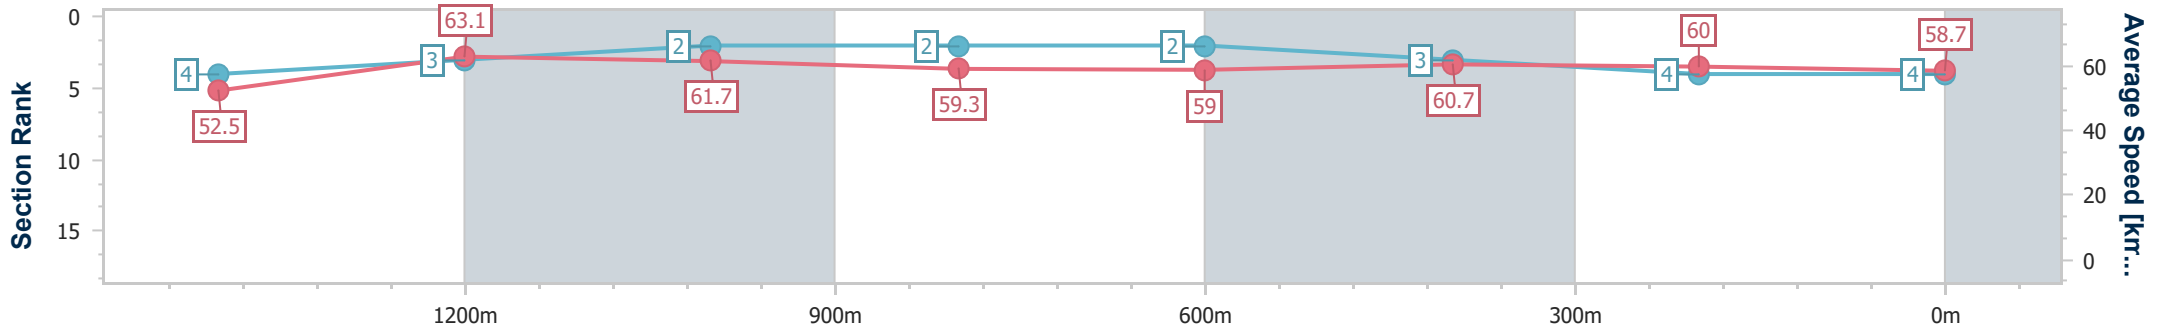

Horse/Jockey Name	Chance With Wolves
Final Rank	4
Fastest Section Time (Section)	0:11.51 (1400m)
Top Speed [km/h] (Section)	63.7 (1400m)
Race State	Finished

Ipswich QLD Professional
Race 7: SCHWEPPE'S RATINGS BAND 0 - 58 Handicap - 1690m
04 December 2024 - 16:33
Track Rating: Good 4, Weather: Fine, Rail Position: +6m Entire

Section	Overall	1400m	1200m	1000m	800m	600m	400m	200m
Section Times	1:43.57 [4] (0:19.90)	1:23.67 [4] (0:11.51)	1:12.16 [3] (0:11.78)	1:00.38 [2] (0:12.15)	0:48.23 [2] (0:12.17)	0:36.06 [2] (0:11.84)	0:24.22 [3] (0:11.96)	0:12.26 [4] (0:12.26)
Average Speed [km/h]	52.5	63.1	61.7	59.3	59.0	60.7	60.0	58.7
Top Speed [km/h]	63.4	63.7	62.8	60.4	60.2	61.7	60.9	59.8
Avg. Dist. to Rail [m]	5.9	1.9	1.9	0.3	0.5	0.7	0.4	1.0
Avg. Stride Freq. [Hz]	2.3	2.4	2.3	2.3	2.3	2.4	2.3	2.2
Avg. Stride Length [m]	6.2	7.4	7.3	7.3	7.2	7.2	7.2	7.3

- [ ] Ranking at each section and finish
- -.-.- No data available at this section
- NA No data available