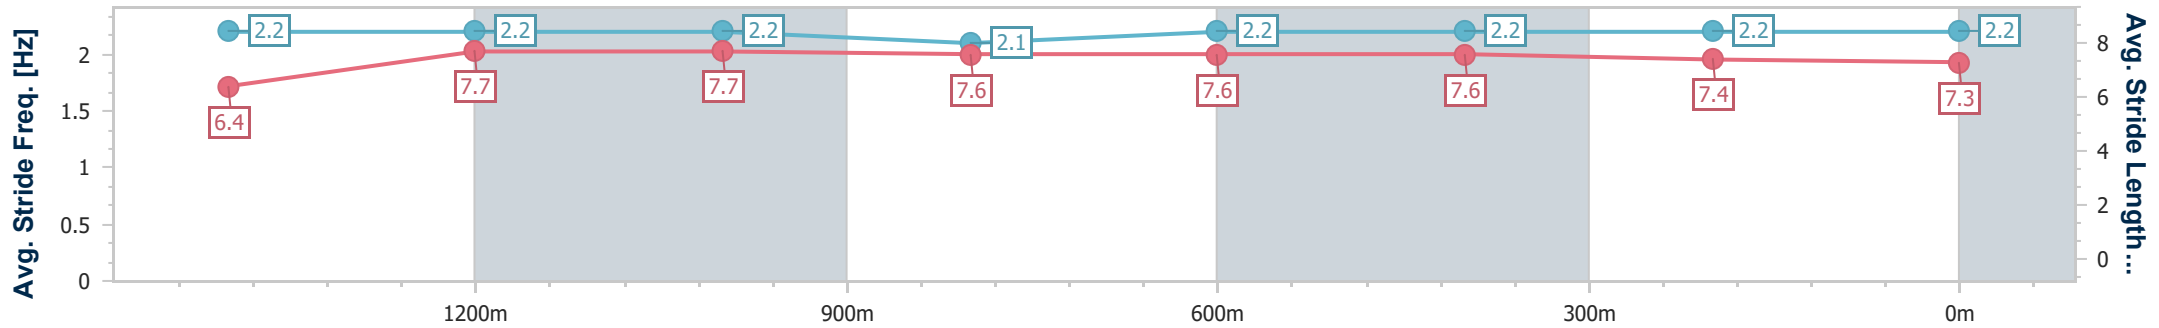

Ipswich QLD Professional

Race 7: SCHWEPES RATINGS BAND 0 - 58 Handicap - 1690m

04 December 2024 - 16:33

Track Rating: Good 4, Weather: Fine, Rail Position: +6m Entire

Section	Overall	1400m	1200m	1000m	800m	600m	400m	200m
Section Times	1:43.98 [7] (0:19.83)	1:24.15 [3] (0:11.76)	1:12.39 [4] (0:11.99)	1:00.40 [4] (0:12.31)	0:48.09 [4] (0:11.91)	0:36.18 [4] (0:11.63)	0:24.55 [4] (0:11.97)	0:12.58 [6] (0:12.58)
Average Speed [km/h]	52.7	61.1	60.0	58.3	60.4	61.5	59.9	57.2
Top Speed [km/h]	62.6	61.5	61.2	59.3	61.4	62.4	61.0	58.6
Avg. Dist. to Rail [m]	2.1	0.5	0.2	0.4	0.9	1.0	1.6	1.7
Avg. Stride Freq. [Hz]	2.2	2.2	2.2	2.1	2.2	2.2	2.2	2.2
Avg. Stride Length [m]	6.4	7.7	7.7	7.6	7.6	7.6	7.4	7.3