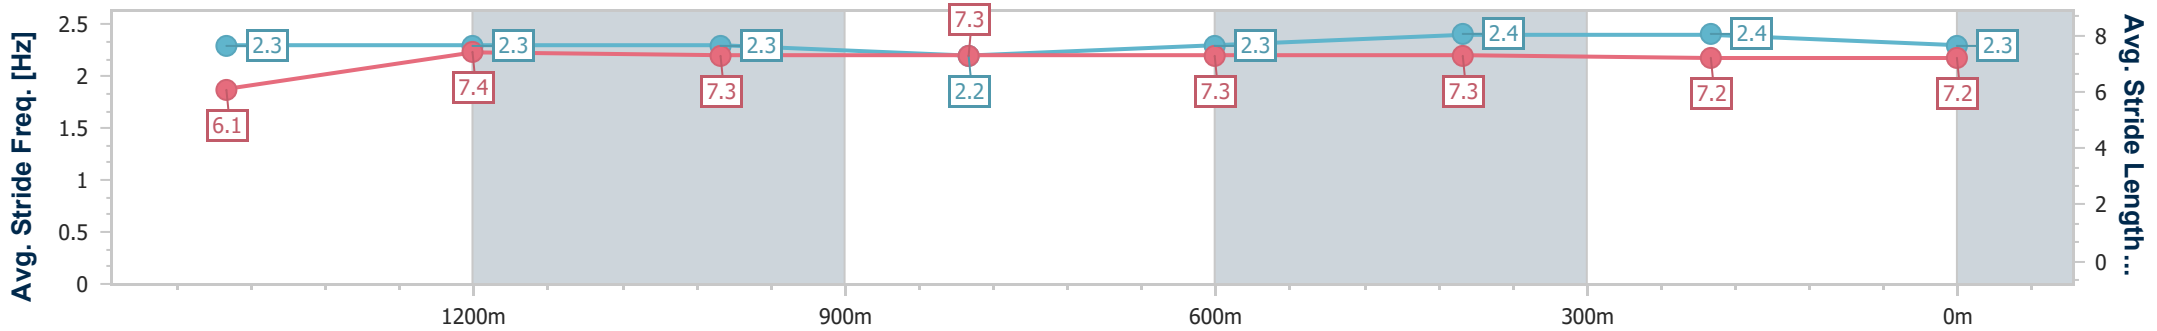

04 December 2024 - 16:33

Track Rating: Good 4, Weather: Fine, Rail Position: +6m Entire

Section	Overall	1400m	1200m	1000m	800m	600m	400m	200m
Section Times	1:43.15 [1] (0:19.71)	1:23.44 [1] (0:11.66)	1:11.78 [2] (0:12.06)	0:59.72 [3] (0:12.24)	0:47.48 [3] (0:12.00)	0:35.48 [3] (0:11.59)	0:23.89 [2] (0:11.78)	0:12.11 [1] (0:12.11)
Average Speed [km/h]	53.2	61.9	60.0	59.1	60.0	62.1	61.3	59.5
Top Speed [km/h]	64.8	62.5	62.0	59.7	61.5	62.8	62.1	61.0
Avg. Dist. to Rail [m]	7.8	0.8	1.0	1.0	0.2	0.7	1.0	2.2
Avg. Stride Freq. [Hz]	2.3	2.3	2.3	2.2	2.3	2.4	2.4	2.3
Avg. Stride Length [m]	6.1	7.4	7.3	7.3	7.3	7.3	7.2	7.2