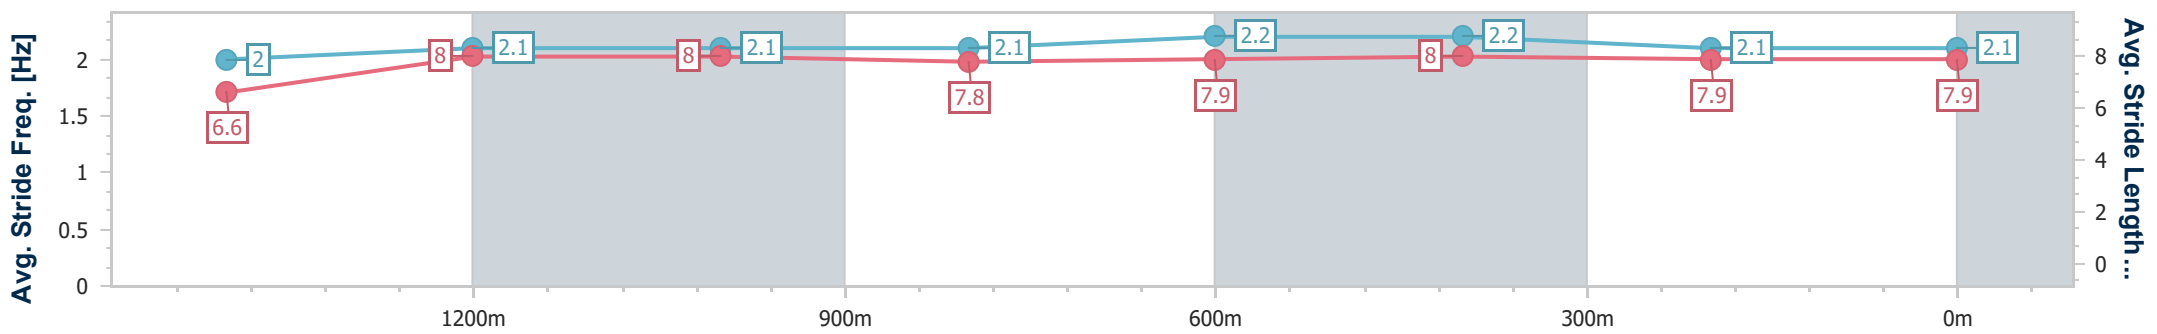

- [] Ranking at each section and finish
- .-.- No data available at this section
- NA No data available

Horse/Jockey Name	Schoona The Better
Final Rank	9
Fastest Section Time (Section)	0:11.40 (600m)
Top Speed [km/h] (Section)	63.6 (600m)
Race State	Finished

Ipswich QLD Professional
 Race 7: SCHWEPPE'S RATINGS BAND 0 - 58 Handicap - 1690m

04 December 2024 - 16:33

Track Rating: Good 4, Weather: Fine, Rail Position: +6m Entire

Section	Overall	1400m	1200m	1000m	800m	600m	400m	200m
Section Times	1:44.05 [9] (0:21.26)	1:22.79 [14] (0:11.64)	1:11.15 [14] (0:11.88)	0:59.27 [14] (0:12.37)	0:46.90 [14] (0:11.70)	0:35.20 [14] (0:11.40)	0:23.80 [13] (0:11.73)	0:12.07 [12] (0:12.07)
Average Speed [km/h]	49.1	61.8	60.8	58.1	61.5	62.8	61.0	59.7
Top Speed [km/h]	62.5	63.1	61.1	59.9	63.1	63.6	61.5	61.7
Avg. Dist. to Rail [m]	2.9	0.3	0.2	0.3	0.5	0.8	1.1	1.4
Avg. Stride Freq. [Hz]	2.0	2.1	2.1	2.1	2.2	2.2	2.1	2.1
Avg. Stride Length [m]	6.6	8.0	8.0	7.8	7.9	8.0	7.9	7.9