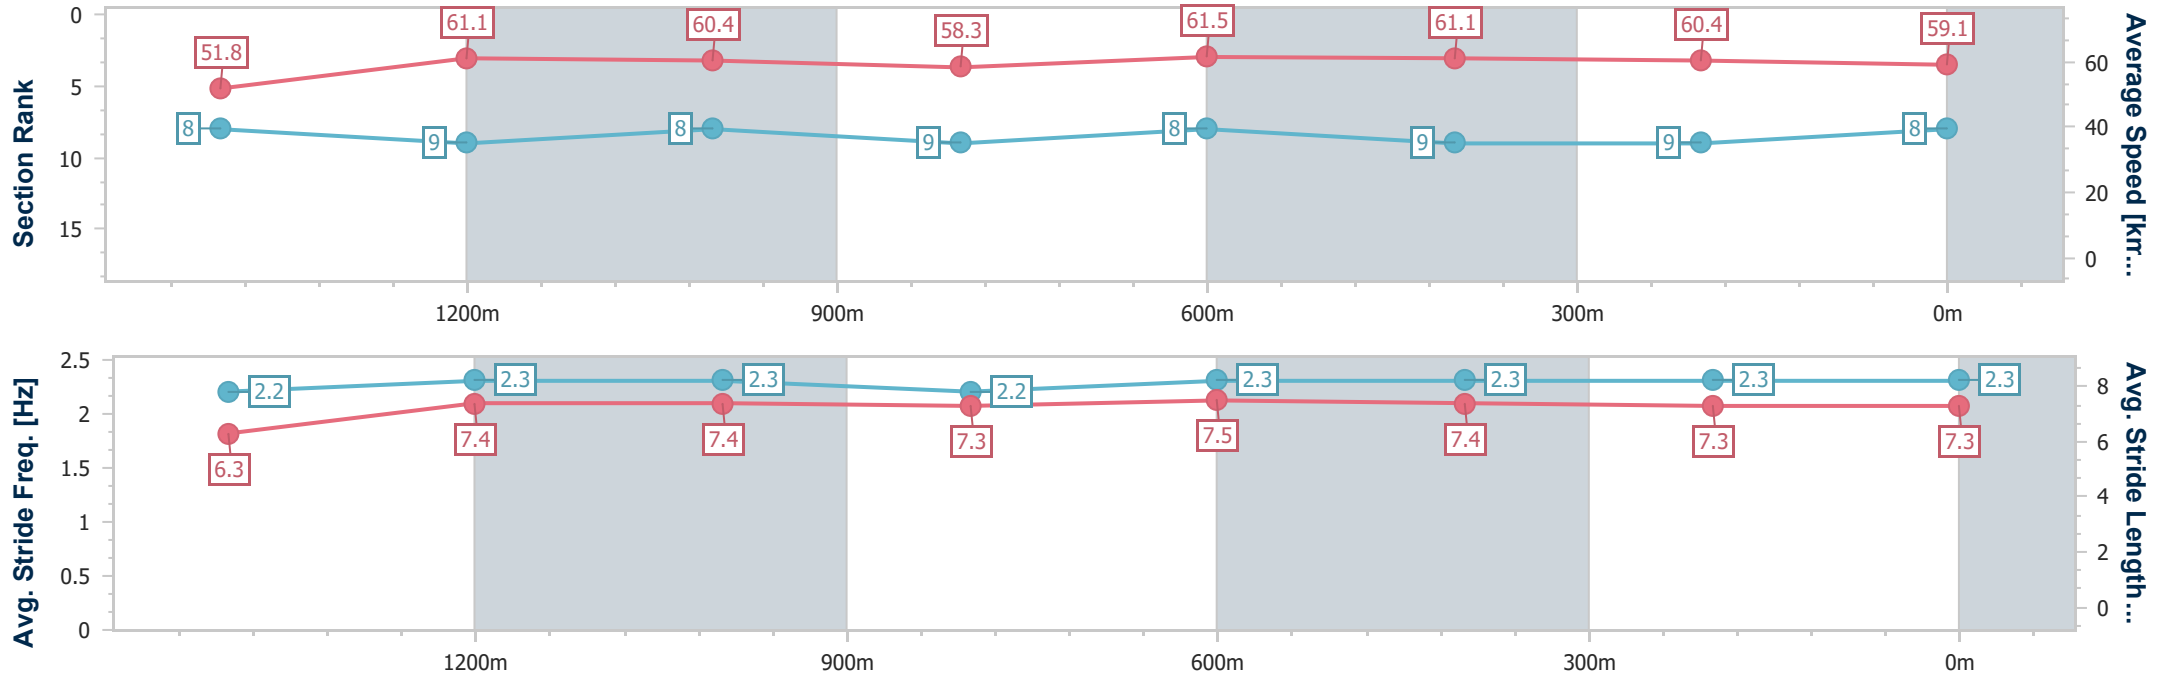

Ipswich QLD Professional

Race 7: SCHWEPPES RATINGS BAND 0 - 58 Handicap - 1690m

04 December 2024 - 16:33

Track Rating: Good 4, Weather: Fine, Rail Position: +6m Entire

Section	Overall	1400m	1200m	1000m	800m	600m	400m	200m
Section Times	1:44.02 [8] (0:20.18)	1:23.84 [8] (0:11.81)	1:12.03 [9] (0:11.96)	1:00.07 [8] (0:12.37)	0:47.70 [9] (0:11.73)	0:35.97 [8] (0:11.84)	0:24.13 [9] (0:11.93)	0:12.20 [9] (0:12.20)
Average Speed [km/h]	51.8	61.1	60.4	58.3	61.5	61.1	60.4	59.1
Top Speed [km/h]	63.4	61.6	61.8	60.1	62.5	61.8	61.3	60.3
Avg. Dist. to Rail [m]	1.7	0.4	0.7	0.8	0.2	1.1	0.9	2.8
Avg. Stride Freq. [Hz]	2.2	2.3	2.3	2.2	2.3	2.3	2.3	2.3
Avg. Stride Length [m]	6.3	7.4	7.4	7.3	7.5	7.4	7.3	7.3

- [] Ranking at each section and finish
- .-.- No data available at this section
- NA No data available

Horse/Jockey Name	Schoona The Better
Final Rank	9
Fastest Section Time (Section)	0:11.40 (600m)
Top Speed [km/h] (Section)	63.6 (600m)
Race State	Finished