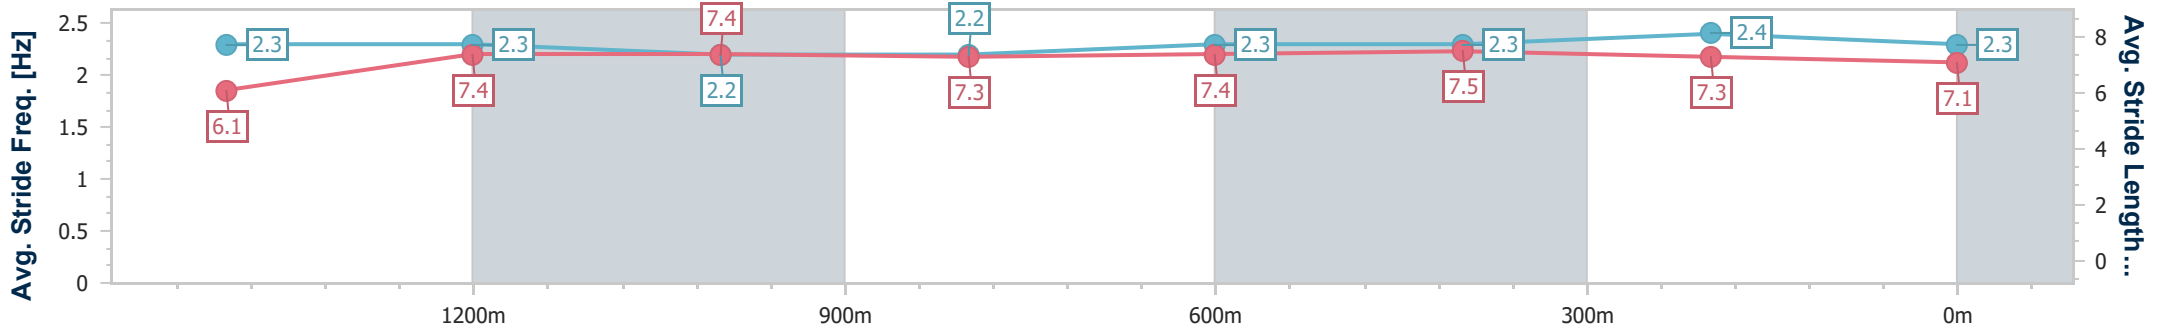

- [] Ranking at each section and finish
- .-.- No data available at this section
- NA No data available

Horse/Jockey Name	Star Chance
Final Rank	11
Fastest Section Time (Section)	0:11.74 (1400m)
Top Speed [km/h] (Section)	63.2 (600m)
Race State	Finished

Ipswich QLD Professional

Race 7: SCHWEPPE'S RATINGS BAND 0 - 58 Handicap - 1690m

04 December 2024 - 16:33

Track Rating: Good 4, Weather: Fine, Rail Position: +6m Entire

Section	Overall	1400m	1200m	1000m	800m	600m	400m	200m
Section Times	1:44.19 [11] (0:20.58)	1:23.61 [11] (0:11.74)	1:11.87 [11] (0:11.96)	0:59.91 [11] (0:12.39)	0:47.52 [11] (0:11.79)	0:35.73 [12] (0:11.78)	0:23.95 [12] (0:11.80)	0:12.15 [13] (0:12.15)
Average Speed [km/h]	50.9	61.5	60.3	58.3	61.1	61.7	61.8	59.3
Top Speed [km/h]	62.1	62.0	61.3	59.3	63.1	63.2	62.3	61.8
Avg. Dist. to Rail [m]	4.1	0.5	0.8	1.0	0.7	2.1	4.0	6.6
Avg. Stride Freq. [Hz]	2.3	2.3	2.2	2.2	2.3	2.3	2.4	2.3
Avg. Stride Length [m]	6.1	7.4	7.4	7.3	7.4	7.5	7.3	7.1

- [] Ranking at each section and finish
- .-.- No data available at this section
- NA No data available

Horse/Jockey Name	Fast Da
Final Rank	12
Fastest Section Time (Section)	0:11.55 (1400m)
Top Speed [km/h] (Section)	64.4 (Overall)
Race State	Finished