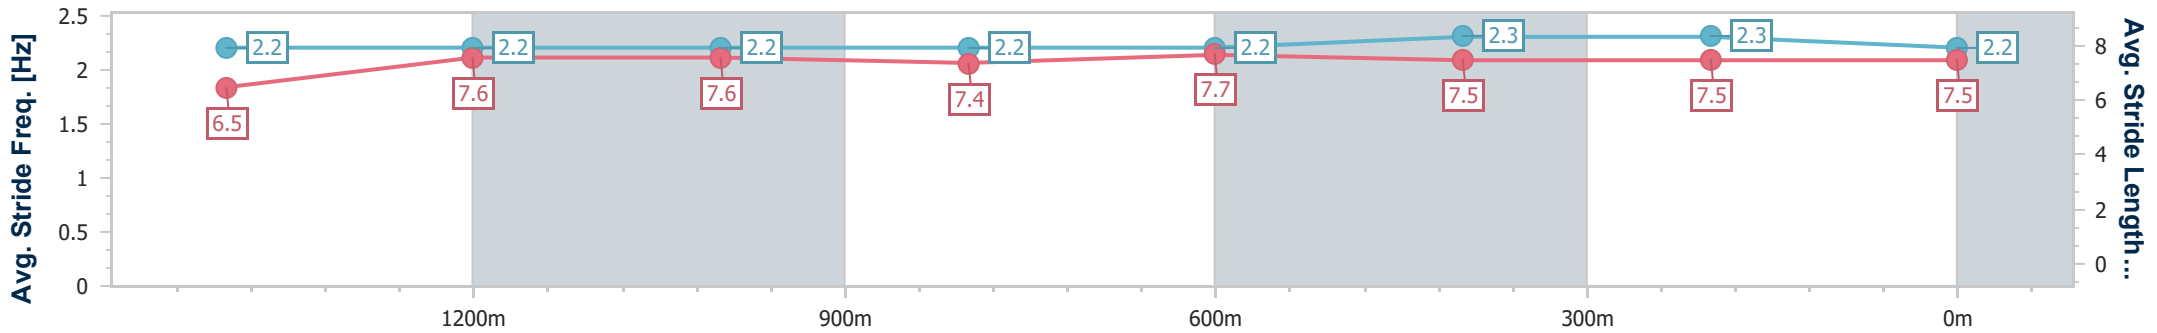

Horse/Jockey Name	Decarbonise
Final Rank	3
Fastest Section Time (Section)	0:11.62 (600m)
Top Speed [km/h] (Section)	63.1 (600m)
Race State	Finished

Ipswich QLD Professional
Race 7: SCHWEPES RATINGS BAND 0 - 58 Handicap - 1690m

04 December 2024 - 16:33

Track Rating: Good 4, Weather: Fine, Rail Position: +6m Entire

Section	Overall	1400m	1200m	1000m	800m	600m	400m	200m					
Section Times	1:43.41 [3] (0:20.04)	1:23.37 [5] (0:11.71)	1:11.66 [5] (0:11.99)	0:59.67 [6] (0:12.34)	0:47.33 [6] (0:11.79)	0:35.54 [6] (0:11.62)	0:23.92 [5] (0:11.81)	0:12.11 [3] (0:12.11)					
Average Speed [km/h]	52.2	61.6	60.3	58.3	61.2	62.2	61.2	59.4					
Top Speed [km/h]	62.3	62.6	61.6	59.6	62.0	63.1	62.5	60.3					
Avg. Dist. to Rail [m]	2.9	0.4	0.7	0.6	0.5	1.2	1.9	3.0					
Avg. Stride Freq. [Hz]	2.2	2.2	2.2	2.2	2.2	2.3	2.3	2.2					
Avg. Stride Length [m]	6.5	7.6	7.6	7.4	7.7	7.5	7.5	7.5					

- [ ] Ranking at each section and finish
- -.-.-.- No data available at this section
- NA No data available