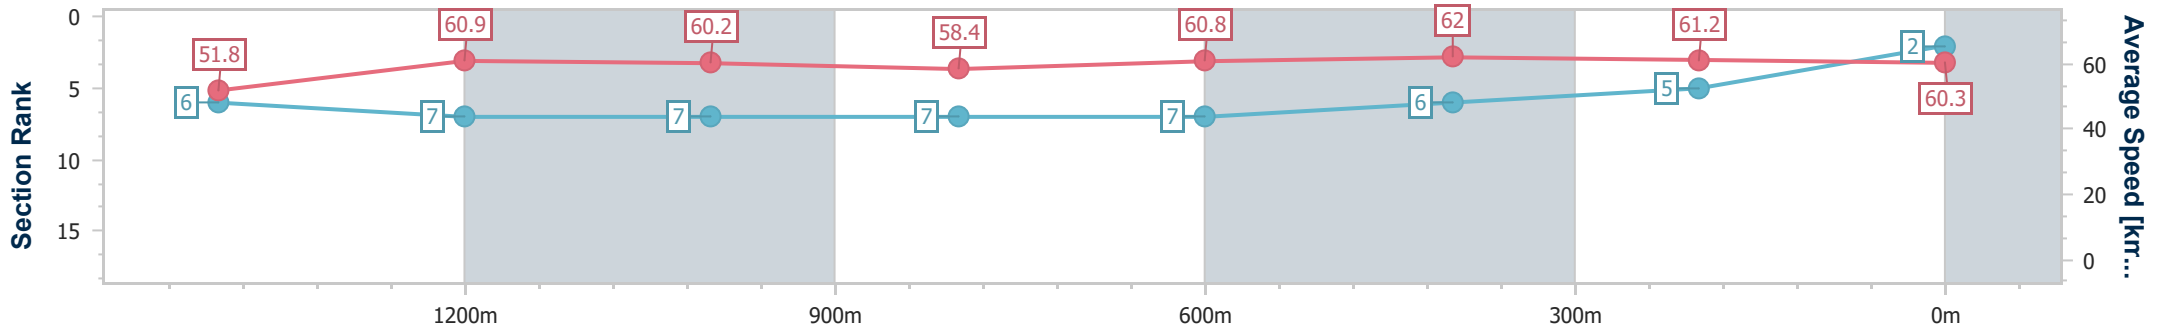

Horse/Jockey Name	Vancity
Final Rank	2
Fastest Section Time (Section)	0:11.59 (600m)
Top Speed [km/h] (Section)	63.6 (Overall)
Race State	Finished

Ipswich QLD Professional
Race 7: SCHWEPPE'S RATINGS BAND 0 - 58 Handicap - 1690m
04 December 2024 - 16:33
Track Rating: Good 4, Weather: Fine, Rail Position: +6m Entire

Section	Overall	1400m	1200m	1000m	800m	600m	400m	200m
Section Times	1:43.34 [2] (0:20.14)	1:23.20 [6] (0:11.80)	1:11.40 [7] (0:11.95)	0:59.45 [7] (0:12.31)	0:47.14 [7] (0:11.83)	0:35.31 [7] (0:11.59)	0:23.72 [6] (0:11.77)	0:11.95 [5]
Average Speed [km/h]	51.8	60.9	60.2	58.4	60.8	62.0	61.2	60.3
Top Speed [km/h]	63.6	61.4	61.4	59.6	62.0	62.3	62.2	62.0
Avg. Dist. to Rail [m]	1.0	0.5	0.3	0.4	0.8	0.5	1.7	5.2
Avg. Stride Freq. [Hz]	2.2	2.2	2.2	2.2	2.2	2.2	2.2	2.2
Avg. Stride Length [m]	6.4	7.6	7.6	7.5	7.7	7.8	7.7	7.6

- [ ] Ranking at each section and finish
- -.-.- No data available at this section
- NA No data available