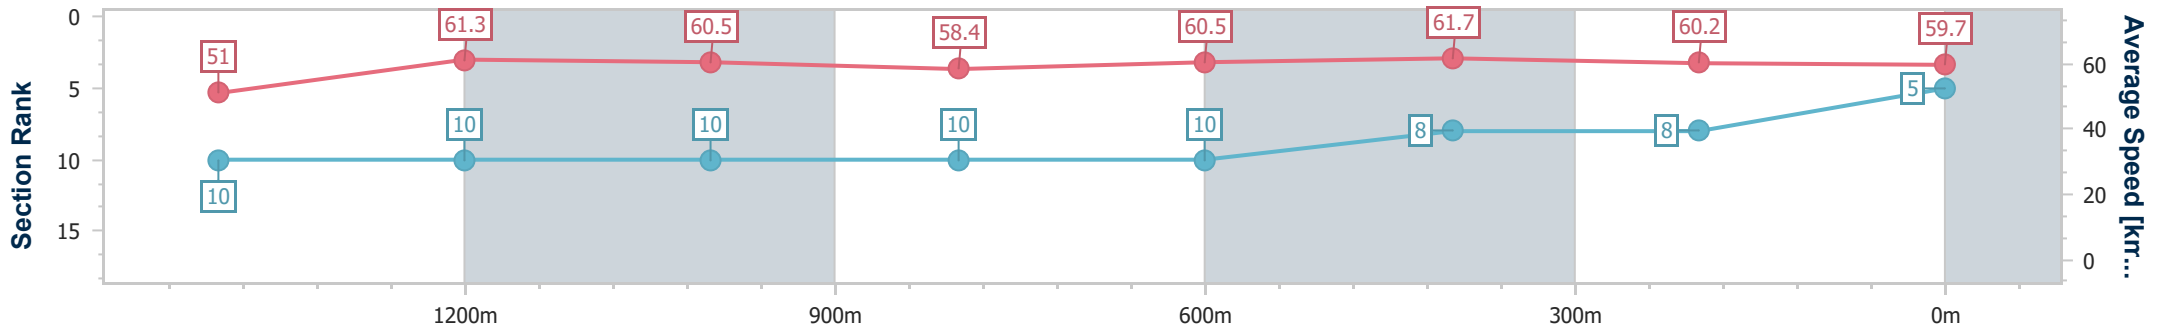

Horse/Jockey Name	Good Life Diva
Final Rank	5
Fastest Section Time (Section)	0:11.60 (600m)
Top Speed [km/h] (Section)	63.1 (600m)
Race State	Finished

Ipswich QLD Professional
Race 7: SCHWEPES RATINGS BAND 0 - 58 Handicap - 1690m
04 December 2024 - 16:33
Track Rating: Good 4, Weather: Fine, Rail Position: +6m Entire

Section	Overall	1400m	1200m	1000m	800m	600m	400m	200m
Section Times	1:43.83 [5] (0:20.51)	1:23.32 [10] (0:11.71)	1:11.61 [10] (0:11.87)	0:59.74 [10] (0:12.31)	0:47.43 [10] (0:11.88)	0:35.55 [10] (0:11.60)	0:23.95 [8] (0:11.84)	0:12.11 [8] (0:12.11)
Average Speed [km/h]	51.0	61.3	60.5	58.4	60.5	61.7	60.2	59.7
Top Speed [km/h]	62.6	62.6	61.6	59.3	61.9	63.1	60.9	60.3
Avg. Dist. to Rail [m]	2.5	0.4	0.2	0.4	0.8	1.1	1.1	1.8
Avg. Stride Freq. [Hz]	2.2	2.2	2.2	2.1	2.2	2.2	2.2	2.2
Avg. Stride Length [m]	6.4	7.9	7.8	7.7	7.8	7.8	7.6	7.6

- [ ] Ranking at each section and finish
- -.-.-.- No data available at this section
- NA No data available