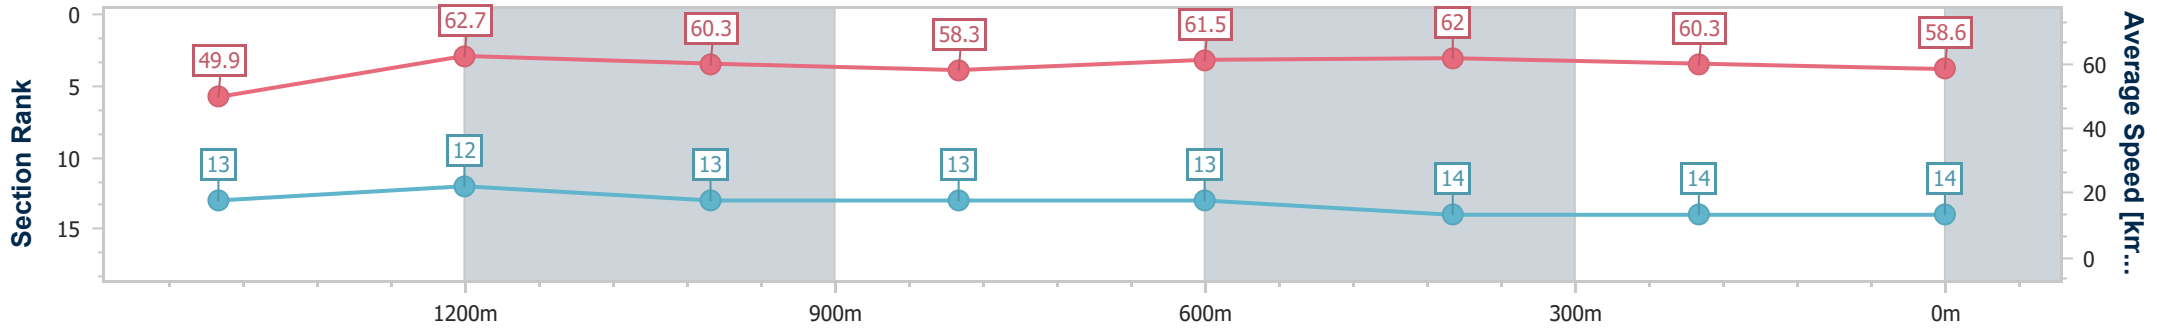

Horse/Jockey Name	Summer Star
Final Rank	14
Fastest Section Time (Section)	0:11.51 (1400m)
Top Speed [km/h] (Section)	64.4 (1400m)
Race State	Finished

Ipswich QLD Professional
Race 7: SCHWEPPE'S RATINGS BAND 0 - 58 Handicap - 1690m
04 December 2024 - 16:33
Track Rating: Good 4, Weather: Fine, Rail Position: +6m Entire

Section	Overall	1400m	1200m	1000m	800m	600m	400m	200m
Section Times	1:44.54 [14] (0:21.02)	1:23.52 [13] (0:11.51)	1:12.01 [12] (0:11.98)	1:00.03 [13] (0:12.40)	0:47.63 [13] (0:11.77)	0:35.86 [13] (0:11.62)	0:24.24 [14] (0:11.94)	0:12.30 [14] (0:12.30)
Average Speed [km/h]	49.9	62.7	60.3	58.3	61.5	62.0	60.3	58.6
Top Speed [km/h]	64.4	64.4	61.0	59.5	62.9	63.2	60.8	60.5
Avg. Dist. to Rail [m]	6.1	1.2	1.1	1.3	0.6	0.7	0.8	3.4
Avg. Stride Freq. [Hz]	2.2	2.3	2.2	2.1	2.2	2.2	2.2	2.1
Avg. Stride Length [m]	6.1	7.6	7.5	7.6	7.7	7.7	7.7	7.6

- [ ] Ranking at each section and finish
- -.-.- No data available at this section
- NA No data available