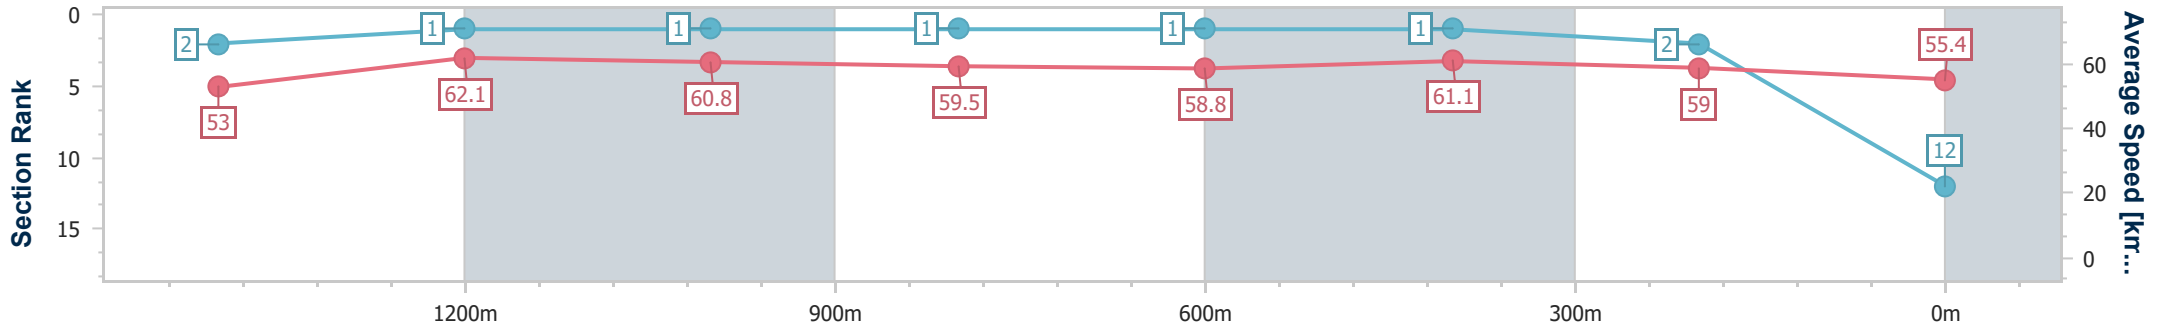

Horse/Jockey Name	Fast Da
Final Rank	12
Fastest Section Time (Section)	0:11.55 (1400m)
Top Speed [km/h] (Section)	64.4 (Overall)
Race State	Finished

Ipswich QLD Professional
Race 7: SCHWEPES RATINGS BAND 0 - 58 Handicap - 1690m

04 December 2024 - 16:33

Track Rating: Good 4, Weather: Fine, Rail Position: +6m Entire

Section	Overall	1400m	1200m	1000m	800m	600m	400m	200m
Section Times	1:44.23 [12] (0:19.74)	1:24.49 [2] (0:11.55)	1:12.94 [1] (0:11.81)	1:01.13 [1] (0:12.10)	0:49.03 [1] (0:12.20)	0:36.83 [1] (0:11.73)	0:25.10 [1] (0:12.13)	0:12.97 [2] (0:12.97)
Average Speed [km/h]	53.0	62.1	60.8	59.5	58.8	61.1	59.0	55.4
Top Speed [km/h]	64.4	63.1	62.4	59.9	59.8	62.7	60.8	57.0
Avg. Dist. to Rail [m]	6.4	0.8	0.4	0.3	0.7	1.1	1.8	0.7
Avg. Stride Freq. [Hz]	2.4	2.4	2.4	2.3	2.3	2.3	2.3	2.3
Avg. Stride Length [m]	6.0	7.2	7.2	7.2	7.3	7.2	7.1	6.8

- [ ] Ranking at each section and finish
- -.-.- No data available at this section
- NA No data available