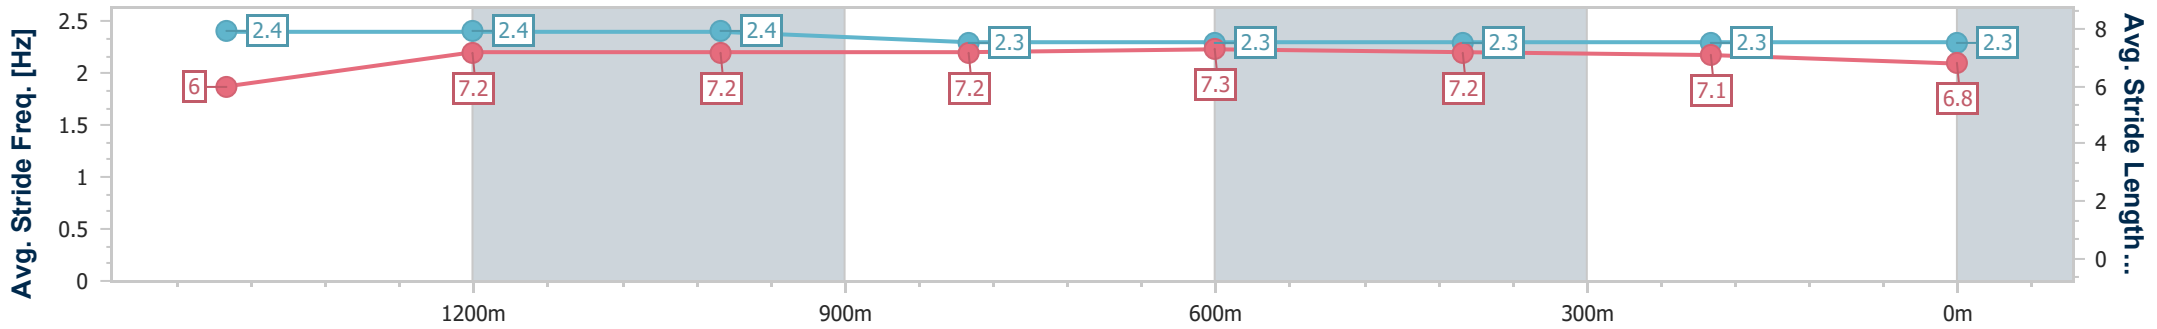

Ipswich QLD Professional

Race 7: SCHWEPPE'S RATINGS BAND 0 - 58 Handicap - 1690m

04 December 2024 - 16:33

Track Rating: Good 4, Weather: Fine, Rail Position: +6m Entire

Section	Overall	1400m	1200m	1000m	800m	600m	400m	200m
Section Times	1:44.19 [11] (0:20.58)	1:23.61 [11] (0:11.74)	1:11.87 [11] (0:11.96)	0:59.91 [11] (0:12.39)	0:47.52 [11] (0:11.79)	0:35.73 [12] (0:11.78)	0:23.95 [12] (0:11.80)	0:12.15 [13] (0:12.15)
Average Speed [km/h]	50.9	61.5	60.3	58.3	61.1	61.7	61.8	59.3
Top Speed [km/h]	62.1	62.0	61.3	59.3	63.1	63.2	62.3	61.8
Avg. Dist. to Rail [m]	4.1	0.5	0.8	1.0	0.7	2.1	4.0	6.6
Avg. Stride Freq. [Hz]	2.3	2.3	2.2	2.2	2.3	2.3	2.4	2.3
Avg. Stride Length [m]	6.1	7.4	7.4	7.3	7.4	7.5	7.3	7.1

- [] Ranking at each section and finish
- .-.- No data available at this section
- NA No data available

Horse/Jockey Name	Fast Da
Final Rank	12
Fastest Section Time (Section)	0:11.55 (1400m)
Top Speed [km/h] (Section)	64.4 (Overall)
Race State	Finished

Ipswich QLD Professional
Race 7: SCHWEPES RATINGS BAND 0 - 58 Handicap - 1690m

04 December 2024 - 16:33

Track Rating: Good 4, Weather: Fine, Rail Position: +6m Entire

Section	Overall	1400m	1200m	1000m	800m	600m	400m	200m
Section Times	1:44.23 [12] (0:19.74)	1:24.49 [2] (0:11.55)	1:12.94 [1] (0:11.81)	1:01.13 [1] (0:12.10)	0:49.03 [1] (0:12.20)	0:36.83 [1] (0:11.73)	0:25.10 [1] (0:12.13)	0:12.97 [2] (0:12.97)
Average Speed [km/h]	53.0	62.1	60.8	59.5	58.8	61.1	59.0	55.4
Top Speed [km/h]	64.4	63.1	62.4	59.9	59.8	62.7	60.8	57.0
Avg. Dist. to Rail [m]	6.4	0.8	0.4	0.3	0.7	1.1	1.8	0.7
Avg. Stride Freq. [Hz]	2.4	2.4	2.4	2.3	2.3	2.3	2.3	2.3
Avg. Stride Length [m]	6.0	7.2	7.2	7.2	7.3	7.2	7.1	6.8