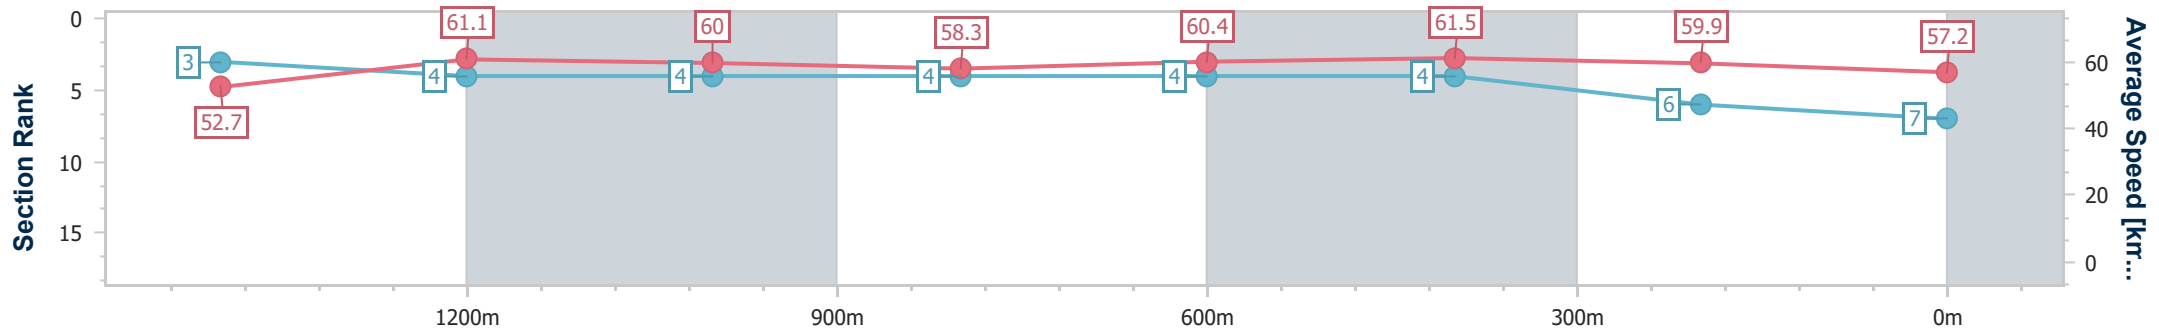

Ipswich QLD Professional

Race 7: SCHWEPES RATINGS BAND 0 - 58 Handicap - 1690m

04 December 2024 - 16:33

Track Rating: Good 4, Weather: Fine, Rail Position: +6m Entire

Section	Overall	1400m	1200m	1000m	800m	600m	400m	200m
Section Times	1:43.98 [7] (0:19.83)	1:24.15 [3] (0:11.76)	1:12.39 [4] (0:11.99)	1:00.40 [4] (0:12.31)	0:48.09 [4] (0:11.91)	0:36.18 [4] (0:11.63)	0:24.55 [4] (0:11.97)	0:12.58 [6] (0:12.58)
Average Speed [km/h]	52.7	61.1	60.0	58.3	60.4	61.5	59.9	57.2
Top Speed [km/h]	62.6	61.5	61.2	59.3	61.4	62.4	61.0	58.6
Avg. Dist. to Rail [m]	2.1	0.5	0.2	0.4	0.9	1.0	1.6	1.7
Avg. Stride Freq. [Hz]	2.2	2.2	2.2	2.1	2.2	2.2	2.2	2.2
Avg. Stride Length [m]	6.4	7.7	7.7	7.6	7.6	7.6	7.4	7.3