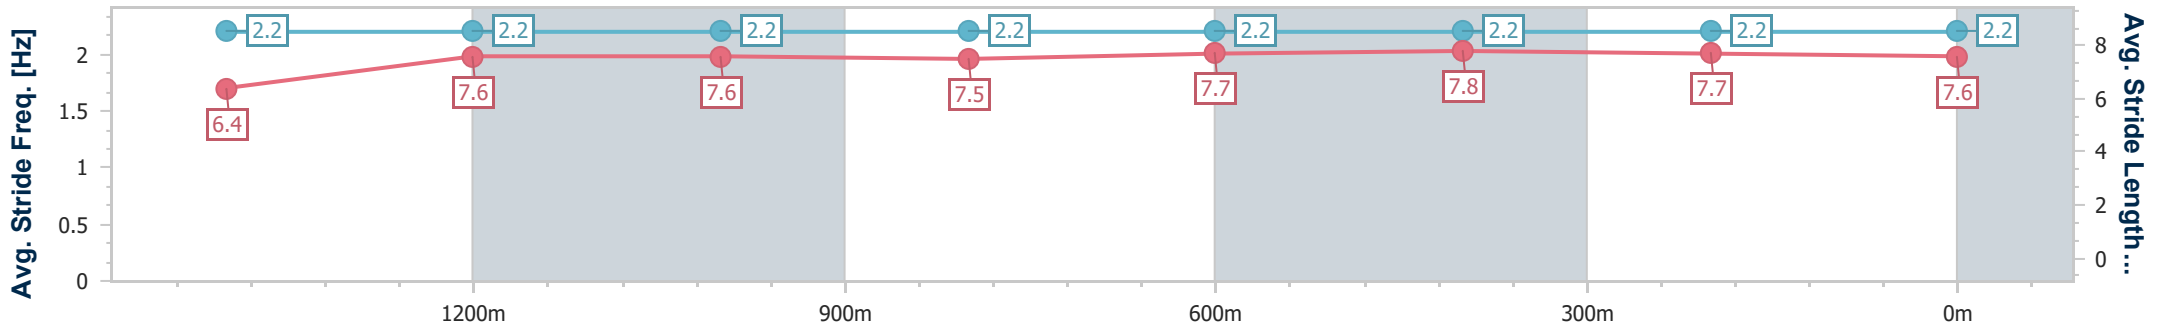

Horse/Jockey Name	Vancity
Final Rank	2
Fastest Section Time (Section)	0:11.59 (600m)
Top Speed [km/h] (Section)	63.6 (Overall)
Race State	Finished

Ipswich QLD Professional
Race 7: SCHWEPPE'S RATINGS BAND 0 - 58 Handicap - 1690m
04 December 2024 - 16:33
Track Rating: Good 4, Weather: Fine, Rail Position: +6m Entire

Section	Overall	1400m	1200m	1000m	800m	600m	400m	200m
Section Times	1:43.34 [2] (0:20.14)	1:23.20 [6] (0:11.80)	1:11.40 [7] (0:11.95)	0:59.45 [7] (0:12.31)	0:47.14 [7] (0:11.83)	0:35.31 [7] (0:11.59)	0:23.72 [6] (0:11.77)	0:11.95 [5]
Average Speed [km/h]	51.8	60.9	60.2	58.4	60.8	62.0	61.2	60.3
Top Speed [km/h]	63.6	61.4	61.4	59.6	62.0	62.3	62.2	62.0
Avg. Dist. to Rail [m]	1.0	0.5	0.3	0.4	0.8	0.5	1.7	5.2
Avg. Stride Freq. [Hz]	2.2	2.2	2.2	2.2	2.2	2.2	2.2	2.2
Avg. Stride Length [m]	6.4	7.6	7.6	7.5	7.7	7.8	7.7	7.6

- [ ] Ranking at each section and finish
- -.-.- No data available at this section
- NA No data available