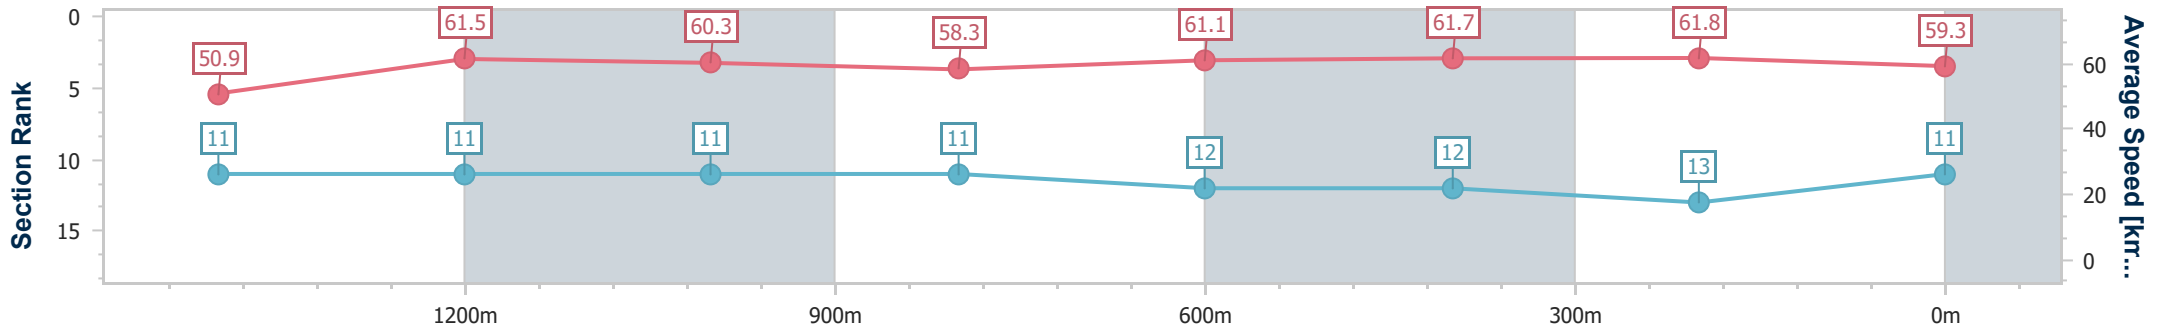

- [] Ranking at each section and finish
- .-.- No data available at this section
- NA No data available

Horse/Jockey Name	Star Chance
Final Rank	11
Fastest Section Time (Section)	0:11.74 (1400m)
Top Speed [km/h] (Section)	63.2 (600m)
Race State	Finished

Ipswich QLD Professional

Race 7: SCHWEPPE'S RATINGS BAND 0 - 58 Handicap - 1690m

04 December 2024 - 16:33

Track Rating: Good 4, Weather: Fine, Rail Position: +6m Entire

Section	Overall	1400m	1200m	1000m	800m	600m	400m	200m
Section Times	1:44.19 [11] (0:20.58)	1:23.61 [11] (0:11.74)	1:11.87 [11] (0:11.96)	0:59.91 [11] (0:12.39)	0:47.52 [11] (0:11.79)	0:35.73 [12] (0:11.78)	0:23.95 [12] (0:11.80)	0:12.15 [13] (0:12.15)
Average Speed [km/h]	50.9	61.5	60.3	58.3	61.1	61.7	61.8	59.3
Top Speed [km/h]	62.1	62.0	61.3	59.3	63.1	63.2	62.3	61.8
Avg. Dist. to Rail [m]	4.1	0.5	0.8	1.0	0.7	2.1	4.0	6.6
Avg. Stride Freq. [Hz]	2.3	2.3	2.2	2.2	2.3	2.3	2.4	2.3
Avg. Stride Length [m]	6.1	7.4	7.4	7.3	7.4	7.5	7.3	7.1

- [] Ranking at each section and finish
- .-.- No data available at this section
- NA No data available

Horse/Jockey Name	Fast Da
Final Rank	12
Fastest Section Time (Section)	0:11.55 (1400m)
Top Speed [km/h] (Section)	64.4 (Overall)
Race State	Finished