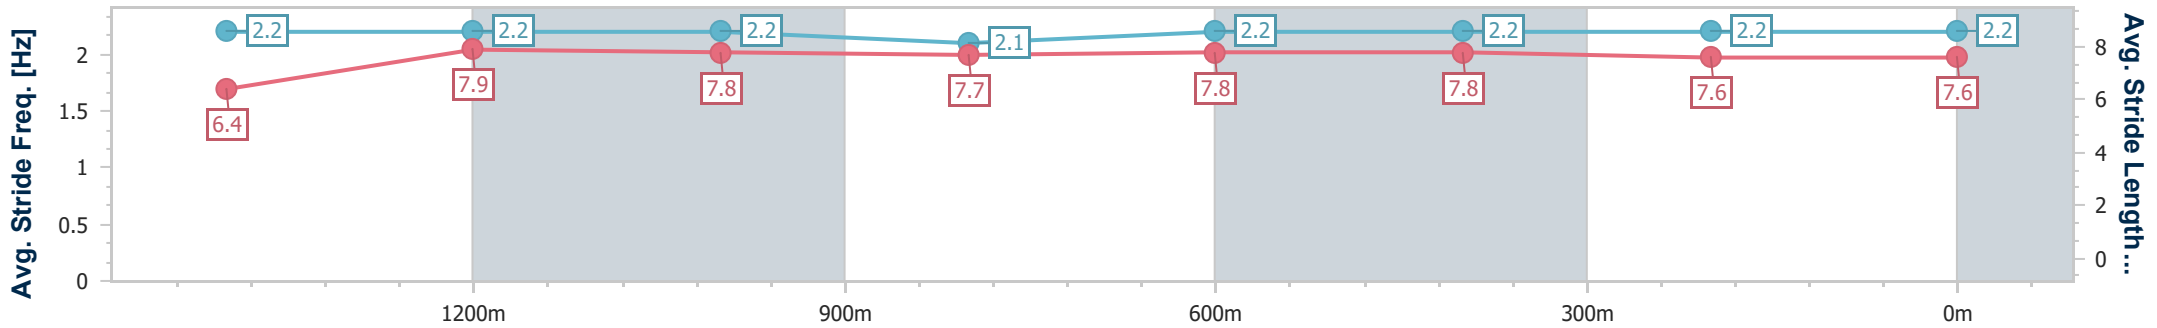

- [] Ranking at each section and finish
- .-.- No data available at this section
- NA No data available

Horse/Jockey Name	Good Life Diva
Final Rank	5
Fastest Section Time (Section)	0:11.60 (600m)
Top Speed [km/h] (Section)	63.1 (600m)
Race State	Finished

Ipswich QLD Professional
 Race 7: SCHWEPES RATINGS BAND 0 - 58 Handicap - 1690m
 04 December 2024 - 16:33
 Track Rating: Good 4, Weather: Fine, Rail Position: +6m Entire

Section	Overall	1400m	1200m	1000m	800m	600m	400m	200m
Section Times	1:43.83 [5] (0:20.51)	1:23.32 [10] (0:11.71)	1:11.61 [10] (0:11.87)	0:59.74 [10] (0:12.31)	0:47.43 [10] (0:11.88)	0:35.55 [10] (0:11.60)	0:23.95 [8] (0:11.84)	0:12.11 [8] (0:12.11)
Average Speed [km/h]	51.0	61.3	60.5	58.4	60.5	61.7	60.2	59.7
Top Speed [km/h]	62.6	62.6	61.6	59.3	61.9	63.1	60.9	60.3
Avg. Dist. to Rail [m]	2.5	0.4	0.2	0.4	0.8	1.1	1.1	1.8
Avg. Stride Freq. [Hz]	2.2	2.2	2.2	2.1	2.2	2.2	2.2	2.2
Avg. Stride Length [m]	6.4	7.9	7.8	7.7	7.8	7.8	7.6	7.6