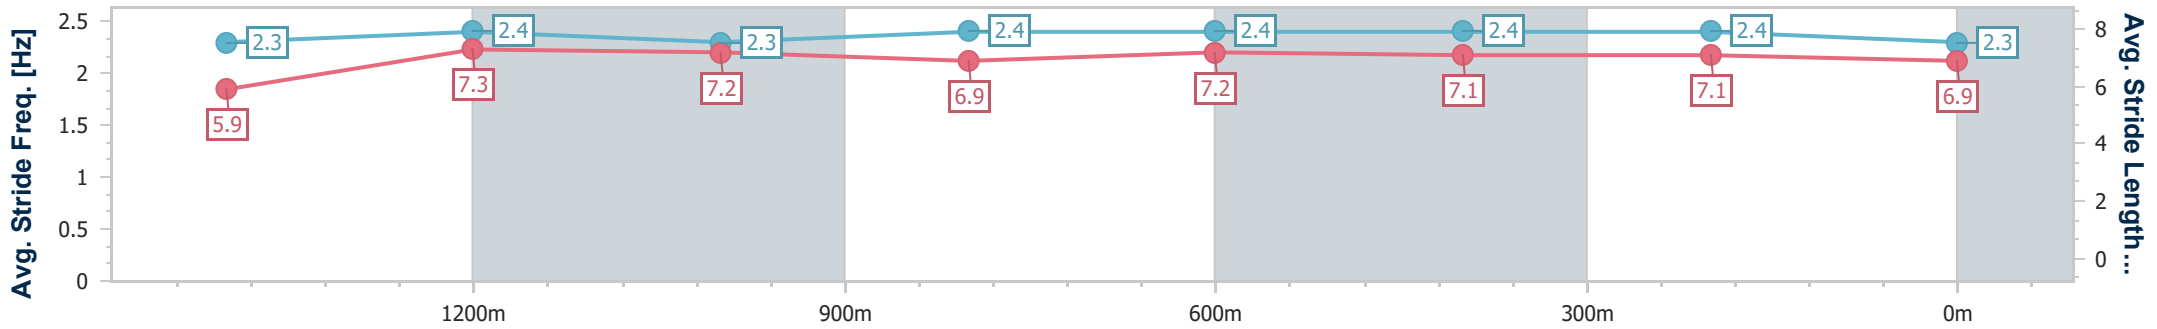

Horse/Jockey Name	Maple Door
Final Rank	6
Fastest Section Time (Section)	0:11.49 (1400m)
Top Speed [km/h] (Section)	64.8 (1400m)
Race State	Finished

Ipswich QLD Professional
Race 7: SCHWEPES RATINGS BAND 0 - 58 Handicap - 1690m
04 December 2024 - 16:33
Track Rating: Good 4, Weather: Fine, Rail Position: +6m Entire

Section	Overall	1400m	1200m	1000m	800m	600m	400m	200m
Section Times	1:43.90 [6] (0:20.28)	1:23.62 [9] (0:11.49)	1:12.13 [6] (0:11.90)	1:00.23 [5] (0:12.34)	0:47.89 [5] (0:11.85)	0:36.04 [5] (0:11.84)	0:24.20 [7] (0:11.90)	0:12.30 [7] (0:12.30)
Average Speed [km/h]	51.6	63.2	61.0	58.7	61.2	61.1	61.0	58.6
Top Speed [km/h]	63.6	64.8	63.0	60.8	61.8	61.9	61.7	60.1
Avg. Dist. to Rail [m]	6.0	2.0	2.0	2.0	1.7	2.1	3.4	6.7
Avg. Stride Freq. [Hz]	2.3	2.4	2.3	2.4	2.4	2.4	2.4	2.3
Avg. Stride Length [m]	5.9	7.3	7.2	6.9	7.2	7.1	7.1	6.9

- [ ] Ranking at each section and finish
- -.-.- No data available at this section
- NA No data available