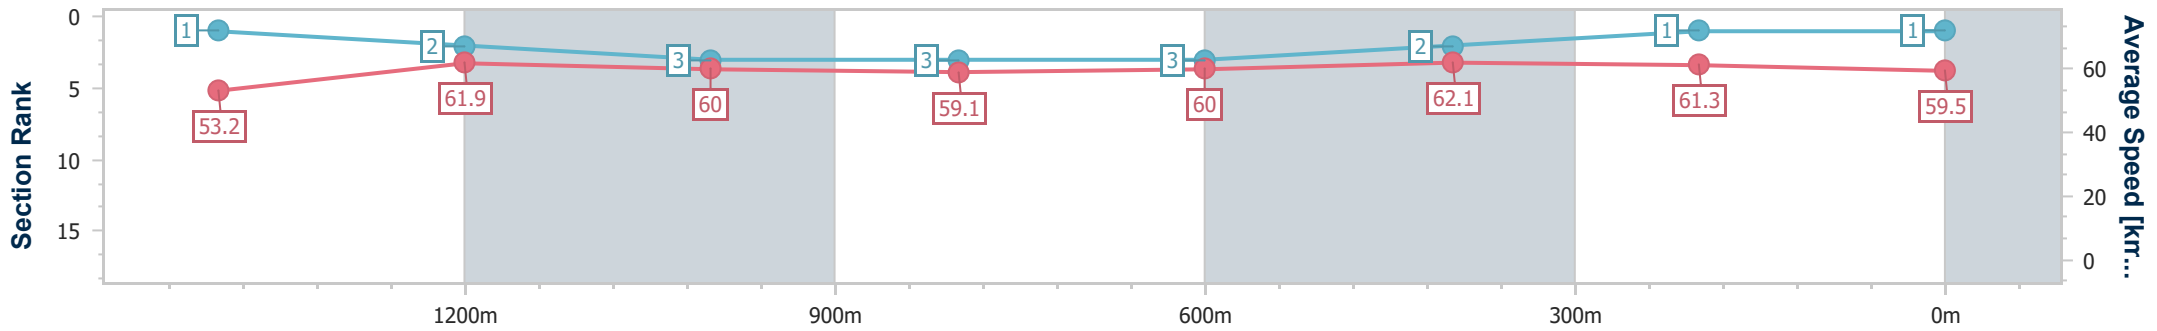

04 December 2024 - 16:33

Track Rating: Good 4, Weather: Fine, Rail Position: +6m Entire

Section	Overall	1400m	1200m	1000m	800m	600m	400m	200m
Section Times	1:43.15 [1] (0:19.71)	1:23.44 [1] (0:11.66)	1:11.78 [2] (0:12.06)	0:59.72 [3] (0:12.24)	0:47.48 [3] (0:12.00)	0:35.48 [3] (0:11.59)	0:23.89 [2] (0:11.78)	0:12.11 [1] (0:12.11)
Average Speed [km/h]	53.2	61.9	60.0	59.1	60.0	62.1	61.3	59.5
Top Speed [km/h]	64.8	62.5	62.0	59.7	61.5	62.8	62.1	61.0
Avg. Dist. to Rail [m]	7.8	0.8	1.0	1.0	0.2	0.7	1.0	2.2
Avg. Stride Freq. [Hz]	2.3	2.3	2.3	2.2	2.3	2.4	2.4	2.3
Avg. Stride Length [m]	6.1	7.4	7.3	7.3	7.3	7.3	7.2	7.2