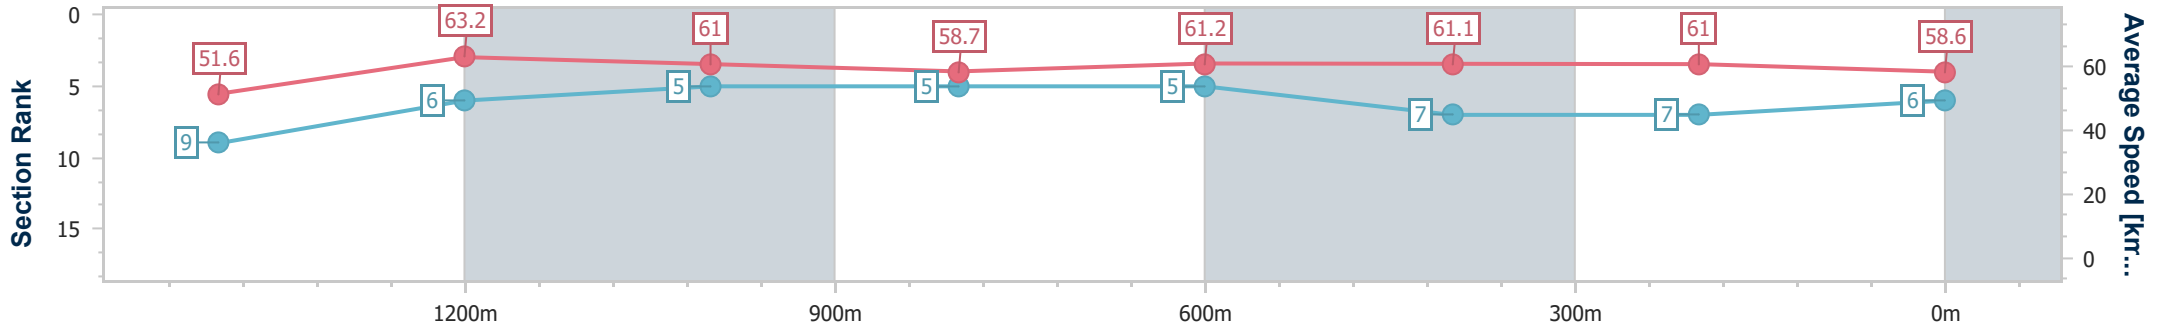

Horse/Jockey Name	Maple Door
Final Rank	6
Fastest Section Time (Section)	0:11.49 (1400m)
Top Speed [km/h] (Section)	64.8 (1400m)
Race State	Finished

Ipswich QLD Professional
Race 7: SCHWEPES RATINGS BAND 0 - 58 Handicap - 1690m
04 December 2024 - 16:33
Track Rating: Good 4, Weather: Fine, Rail Position: +6m Entire

Section	Overall	1400m	1200m	1000m	800m	600m	400m	200m
Section Times	1:43.90 [6] (0:20.28)	1:23.62 [9] (0:11.49)	1:12.13 [6] (0:11.90)	1:00.23 [5] (0:12.34)	0:47.89 [5] (0:11.85)	0:36.04 [5] (0:11.84)	0:24.20 [7] (0:11.90)	0:12.30 [7] (0:12.30)
Average Speed [km/h]	51.6	63.2	61.0	58.7	61.2	61.1	61.0	58.6
Top Speed [km/h]	63.6	64.8	63.0	60.8	61.8	61.9	61.7	60.1
Avg. Dist. to Rail [m]	6.0	2.0	2.0	2.0	1.7	2.1	3.4	6.7
Avg. Stride Freq. [Hz]	2.3	2.4	2.3	2.4	2.4	2.4	2.4	2.3
Avg. Stride Length [m]	5.9	7.3	7.2	6.9	7.2	7.1	7.1	6.9

- [ ] Ranking at each section and finish
- -.-.- No data available at this section
- NA No data available