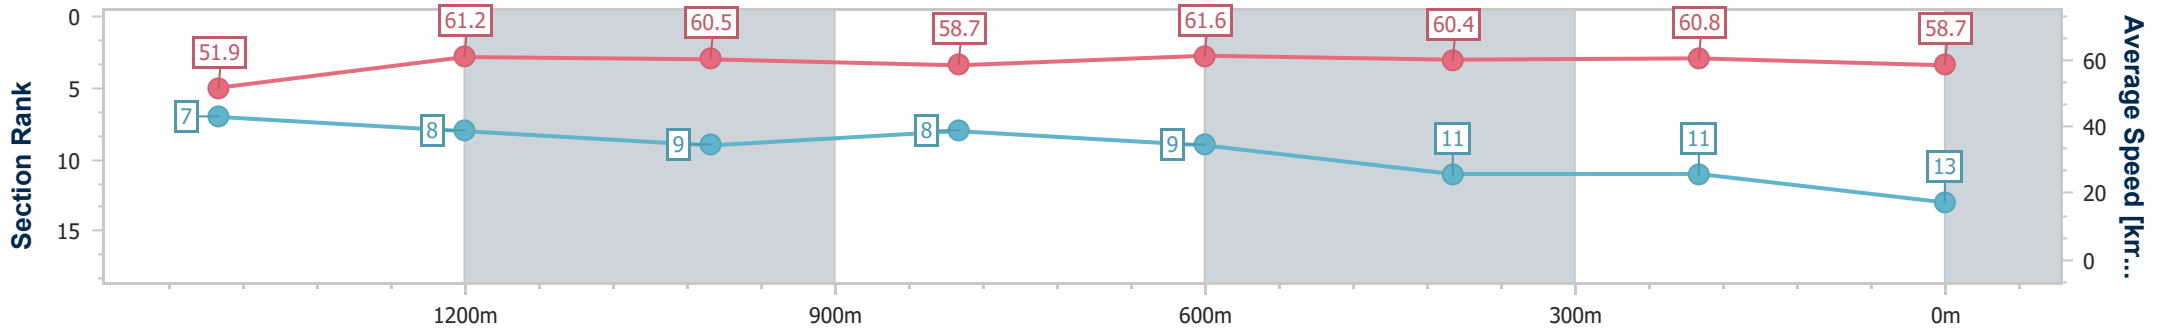

Ipswich QLD Professional
Race 7: SCHWEPPE'S RATINGS BAND 0 - 58 Handicap - 1690m

04 December 2024 - 16:33

Track Rating: Good 4, Weather: Fine, Rail Position: +6m Entire

Section	Overall	1400m	1200m	1000m	800m	600m	400m	200m
Section Times	1:44.26 [13] (0:20.17)	1:24.09 [7] (0:11.81)	1:12.28 [8] (0:11.97)	1:00.31 [9] (0:12.35)	0:47.96 [8] (0:11.77)	0:36.19 [9] (0:12.00)	0:24.19 [11] (0:11.90)	0:12.29 [11] (0:12.29)
Average Speed [km/h]	51.9	61.2	60.5	58.7	61.6	60.4	60.8	58.7
Top Speed [km/h]	62.7	61.9	61.7	61.0	62.3	61.5	61.3	60.4
Avg. Dist. to Rail [m]	2.4	1.5	1.7	1.9	1.3	1.7	2.2	5.1
Avg. Stride Freq. [Hz]	2.2	2.3	2.2	2.2	2.3	2.2	2.3	2.2
Avg. Stride Length [m]	6.2	7.5	7.5	7.3	7.6	7.4	7.5	7.3