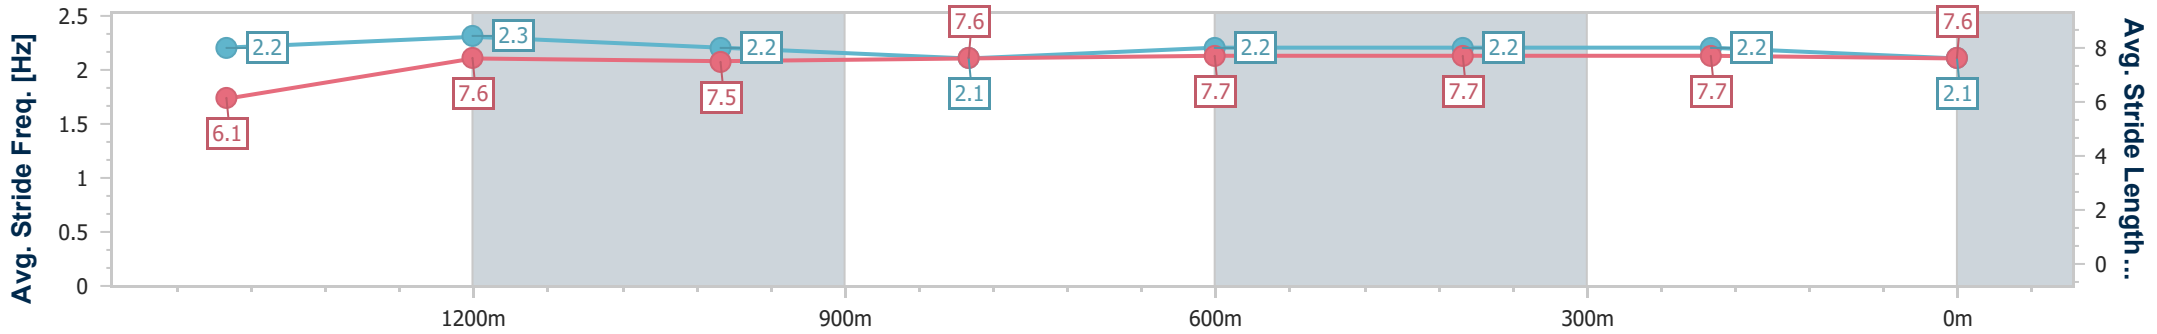

Ipswich QLD Professional
Race 7: SCHWEPPE'S RATINGS BAND 0 - 58 Handicap - 1690m

04 December 2024 - 16:33

Track Rating: Good 4, Weather: Fine, Rail Position: +6m Entire

Section	Overall	1400m	1200m	1000m	800m	600m	400m	200m
Section Times	1:44.26 [13] (0:20.17)	1:24.09 [7] (0:11.81)	1:12.28 [8] (0:11.97)	1:00.31 [9] (0:12.35)	0:47.96 [8] (0:11.77)	0:36.19 [9] (0:12.00)	0:24.19 [11] (0:11.90)	0:12.29 [11] (0:12.29)
Average Speed [km/h]	51.9	61.2	60.5	58.7	61.6	60.4	60.8	58.7
Top Speed [km/h]	62.7	61.9	61.7	61.0	62.3	61.5	61.3	60.4
Avg. Dist. to Rail [m]	2.4	1.5	1.7	1.9	1.3	1.7	2.2	5.1
Avg. Stride Freq. [Hz]	2.2	2.3	2.2	2.2	2.3	2.2	2.3	2.2
Avg. Stride Length [m]	6.2	7.5	7.5	7.3	7.6	7.4	7.5	7.3

- [] Ranking at each section and finish
- .-.- No data available at this section
- NA No data available

Horse/Jockey Name	Summer Star
Final Rank	14
Fastest Section Time (Section)	0:11.51 (1400m)
Top Speed [km/h] (Section)	64.4 (1400m)
Race State	Finished

Ipswich QLD Professional
 Race 7: SCHWEPPE'S RATINGS BAND 0 - 58 Handicap - 1690m
 04 December 2024 - 16:33
 Track Rating: Good 4, Weather: Fine, Rail Position: +6m Entire

Section	Overall	1400m	1200m	1000m	800m	600m	400m	200m
Section Times	1:44.54 [14] (0:21.02)	1:23.52 [13] (0:11.51)	1:12.01 [12] (0:11.98)	1:00.03 [13] (0:12.40)	0:47.63 [13] (0:11.77)	0:35.86 [13] (0:11.62)	0:24.24 [14] (0:11.94)	0:12.30 [14] (0:12.30)
Average Speed [km/h]	49.9	62.7	60.3	58.3	61.5	62.0	60.3	58.6
Top Speed [km/h]	64.4	64.4	61.0	59.5	62.9	63.2	60.8	60.5
Avg. Dist. to Rail [m]	6.1	1.2	1.1	1.3	0.6	0.7	0.8	3.4
Avg. Stride Freq. [Hz]	2.2	2.3	2.2	2.1	2.2	2.2	2.2	2.1
Avg. Stride Length [m]	6.1	7.6	7.5	7.6	7.7	7.7	7.7	7.6