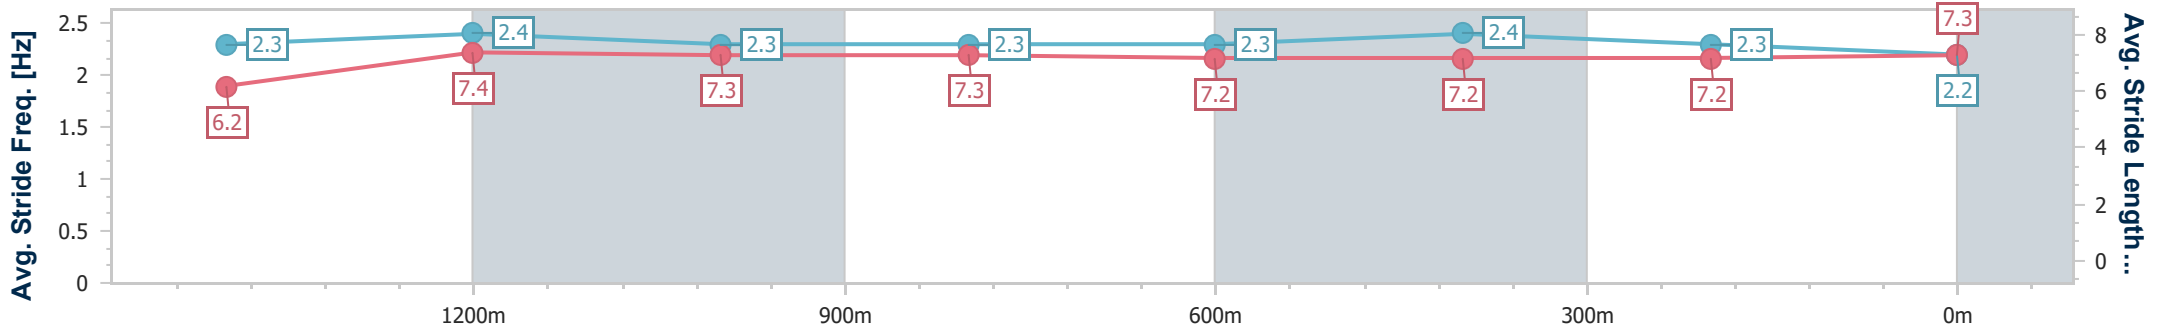

Horse/Jockey Name	Chance With Wolves
Final Rank	4
Fastest Section Time (Section)	0:11.51 (1400m)
Top Speed [km/h] (Section)	63.7 (1400m)
Race State	Finished

Ipswich QLD Professional
Race 7: SCHWEPPE'S RATINGS BAND 0 - 58 Handicap - 1690m
04 December 2024 - 16:33
Track Rating: Good 4, Weather: Fine, Rail Position: +6m Entire

Section	Overall	1400m	1200m	1000m	800m	600m	400m	200m
Section Times	1:43.57 [4] (0:19.90)	1:23.67 [4] (0:11.51)	1:12.16 [3] (0:11.78)	1:00.38 [2] (0:12.15)	0:48.23 [2] (0:12.17)	0:36.06 [2] (0:11.84)	0:24.22 [3] (0:11.96)	0:12.26 [4] (0:12.26)
Average Speed [km/h]	52.5	63.1	61.7	59.3	59.0	60.7	60.0	58.7
Top Speed [km/h]	63.4	63.7	62.8	60.4	60.2	61.7	60.9	59.8
Avg. Dist. to Rail [m]	5.9	1.9	1.9	0.3	0.5	0.7	0.4	1.0
Avg. Stride Freq. [Hz]	2.3	2.4	2.3	2.3	2.3	2.4	2.3	2.2
Avg. Stride Length [m]	6.2	7.4	7.3	7.3	7.2	7.2	7.2	7.3

- [ ] Ranking at each section and finish
- -.-.- No data available at this section
- NA No data available