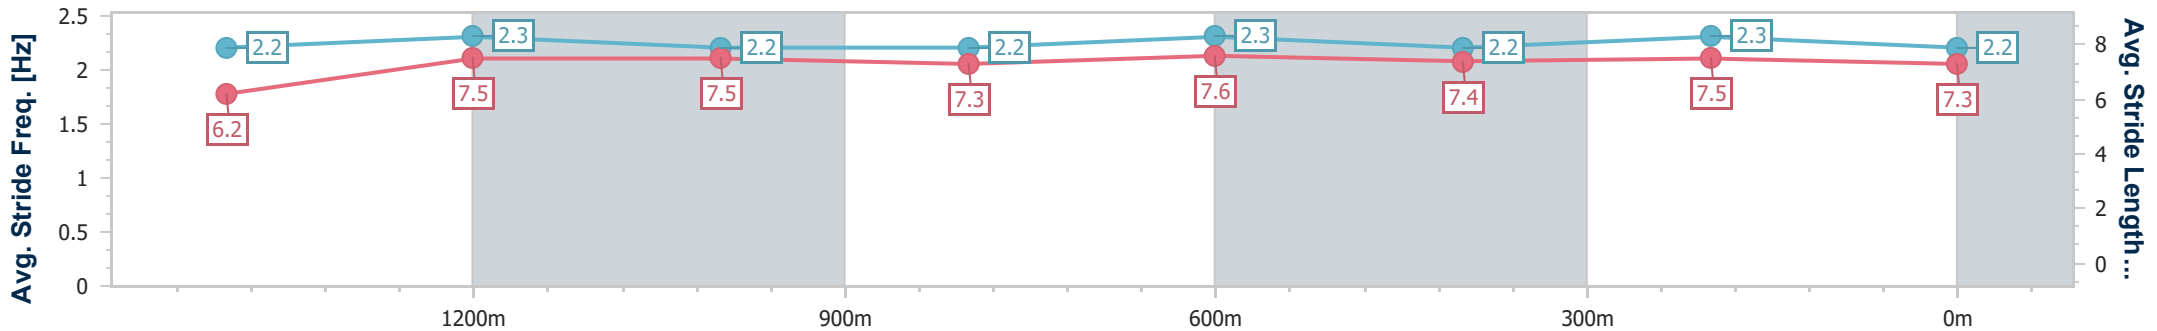

Ipswich QLD Professional
Race 7: SCHWEPES RATINGS BAND 0 - 58 Handicap - 1690m

04 December 2024 - 16:33

Track Rating: Good 4, Weather: Fine, Rail Position: +6m Entire

Section	Overall	1400m	1200m	1000m	800m	600m	400m	200m
Section Times	1:44.23 [12] (0:19.74)	1:24.49 [2] (0:11.55)	1:12.94 [1] (0:11.81)	1:01.13 [1] (0:12.10)	0:49.03 [1] (0:12.20)	0:36.83 [1] (0:11.73)	0:25.10 [1] (0:12.13)	0:12.97 [2] (0:12.97)
Average Speed [km/h]	53.0	62.1	60.8	59.5	58.8	61.1	59.0	55.4
Top Speed [km/h]	64.4	63.1	62.4	59.9	59.8	62.7	60.8	57.0
Avg. Dist. to Rail [m]	6.4	0.8	0.4	0.3	0.7	1.1	1.8	0.7
Avg. Stride Freq. [Hz]	2.4	2.4	2.4	2.3	2.3	2.3	2.3	2.3
Avg. Stride Length [m]	6.0	7.2	7.2	7.2	7.3	7.2	7.1	6.8

- [] Ranking at each section and finish
- .-.- No data available at this section
- NA No data available

Horse/Jockey Name	Mac Monty
Final Rank	13
Fastest Section Time (Section)	0:11.77 (800m)
Top Speed [km/h] (Section)	62.7 (Overall)
Race State	Finished

Ipswich QLD Professional
Race 7: SCHWEPPE'S RATINGS BAND 0 - 58 Handicap - 1690m

04 December 2024 - 16:33

Track Rating: Good 4, Weather: Fine, Rail Position: +6m Entire

Section	Overall	1400m	1200m	1000m	800m	600m	400m	200m
Section Times	1:44.26 [13] (0:20.17)	1:24.09 [7] (0:11.81)	1:12.28 [8] (0:11.97)	1:00.31 [9] (0:12.35)	0:47.96 [8] (0:11.77)	0:36.19 [9] (0:12.00)	0:24.19 [11] (0:11.90)	0:12.29 [11] (0:12.29)
Average Speed [km/h]	51.9	61.2	60.5	58.7	61.6	60.4	60.8	58.7
Top Speed [km/h]	62.7	61.9	61.7	61.0	62.3	61.5	61.3	60.4
Avg. Dist. to Rail [m]	2.4	1.5	1.7	1.9	1.3	1.7	2.2	5.1
Avg. Stride Freq. [Hz]	2.2	2.3	2.2	2.2	2.3	2.2	2.3	2.2
Avg. Stride Length [m]	6.2	7.5	7.5	7.3	7.6	7.4	7.5	7.3