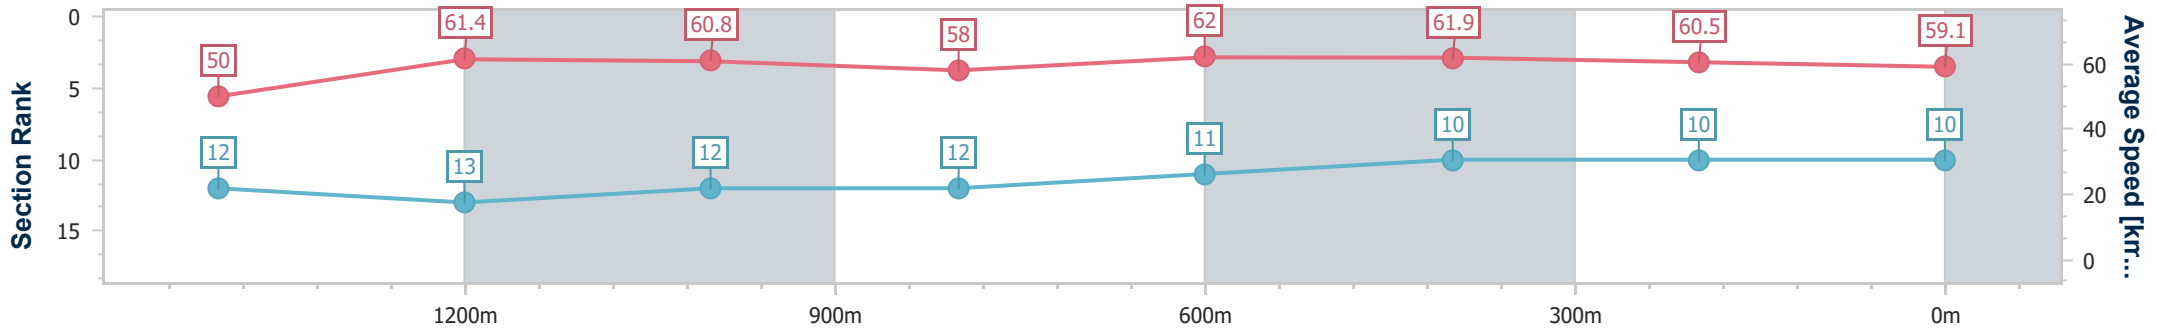

Horse/Jockey Name	Unique Elle
Final Rank	10
Fastest Section Time (Section)	0:11.57 (800m)
Top Speed [km/h] (Section)	63.6 (600m)
Race State	Finished

Ipswich QLD Professional
Race 7: SCHWEPPE'S RATINGS BAND 0 - 58 Handicap - 1690m

04 December 2024 - 16:33

Track Rating: Good 4, Weather: Fine, Rail Position: +6m Entire

Section	Overall	1400m	1200m	1000m	800m	600m	400m	200m
Section Times	1:44.11 [10] (0:20.85)	1:23.26 [12] (0:11.75)	1:11.51 [13] (0:11.83)	0:59.68 [12] (0:12.44)	0:47.24 [12] (0:11.57)	0:35.67 [11] (0:11.60)	0:24.07 [10] (0:11.89)	0:12.18 [10] (0:12.18)
Average Speed [km/h]	50.0	61.4	60.8	58.0	62.0	61.9	60.5	59.1
Top Speed [km/h]	62.9	62.7	61.6	60.3	63.2	63.6	61.0	60.6
Avg. Dist. to Rail [m]	4.1	0.4	0.1	0.2	0.5	0.5	0.5	2.0
Avg. Stride Freq. [Hz]	2.2	2.3	2.3	2.2	2.3	2.2	2.2	2.2
Avg. Stride Length [m]	6.2	7.5	7.5	7.3	7.5	7.7	7.5	7.5

- [ ] Ranking at each section and finish
- -.-.- No data available at this section
- NA No data available