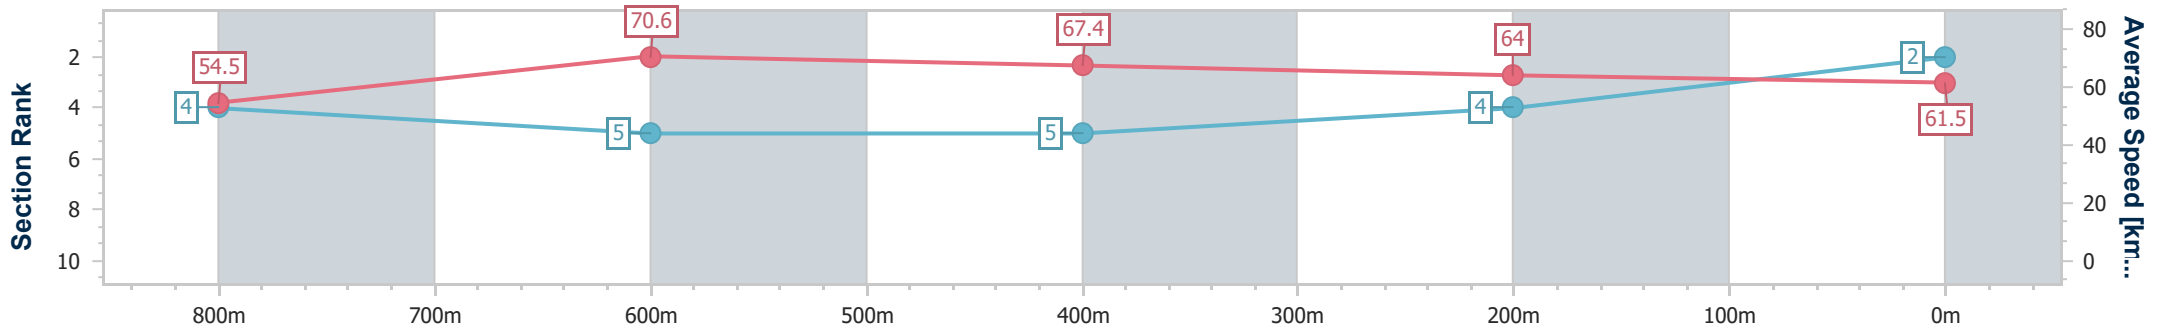

Horse/Jockey Name	Goodnight Romeo
Final Rank	2
Fastest Section Time (Section)	0:10.16 (800m)
Top Speed [km/h] (Section)	71.8 (Overall)
Race State	Finished

Townsville QLD Professional
Race 2: XMAS RACEDAY NEXT FRIDAY 13 DECEMBER Maiden Plate - 1000m

05 December 2024 - 13:45

Track Rating: Soft 6, Weather: Overcast, Rail Position: +6m 1000m-W/Post; +2m Remainder

Section	Overall	800m	600m	400m	200m
Section Times	0:57.03 [2] (0:13.24)	0:43.79 [4] (0:10.16)	0:33.63 [5] (0:10.64)	0:22.99 [5] (0:11.28)	0:11.71 [4] (0:11.71)
Average Speed [km/h]	54.5	70.6	67.4	64.0	61.5
Top Speed [km/h]	71.8	71.8	69.3	64.9	65.0
Avg. Dist. to Rail [m]	1.6	0.8	0.3	1.3	1.2
Avg. Stride Freq. [Hz]	2.4	2.5	2.4	2.4	2.4
Avg. Stride Length [m]	7.1	7.8	7.7	7.4	7.2

- [ ] Ranking at each section and finish
- -.-.- No data available at this section
- NA No data available