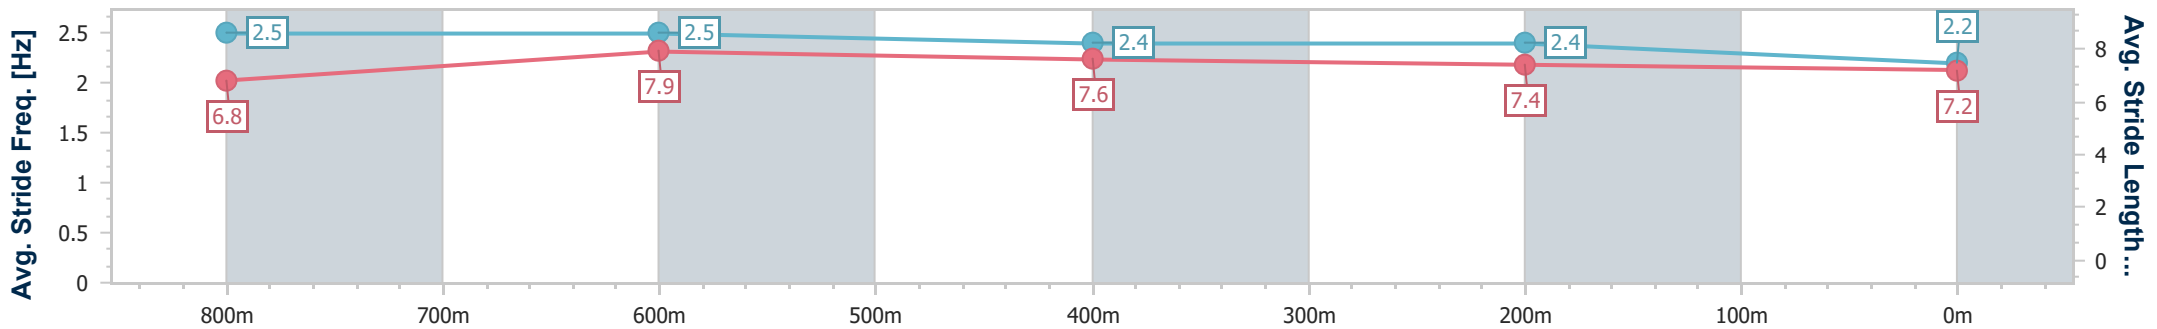

Horse/Jockey Name	Ohmikkiosofine
Final Rank	6
Fastest Section Time (Section)	0:10.10 (800m)
Top Speed [km/h] (Section)	72.4 (800m)
Race State	Finished

Townsville QLD Professional
Race 2: XMAS RACEDAY NEXT FRIDAY 13 DECEMBER Maiden
Plate - 1000m

05 December 2024 - 13:45

Track Rating: Soft 6, Weather: Overcast, Rail Position: +6m 1000m-
W/Post; +2m Remainder

Section	Overall	800m	600m	400m	200m
Section Times	0:57.95 [6] (0:13.23)	0:44.72 [3] (0:10.10)	0:34.62 [3] (0:10.67)	0:23.95 [4] (0:11.47)	0:12.48 [6] (0:12.48)
Average Speed [km/h]	54.5	71.3	68.6	63.5	57.7
Top Speed [km/h]	70.9	72.4	69.9	67.0	60.4
Avg. Dist. to Rail [m]	5.4	2.3	3.6	6.1	5.4
Avg. Stride Freq. [Hz]	2.5	2.5	2.4	2.4	2.2
Avg. Stride Length [m]	6.8	7.9	7.6	7.4	7.2

- [ ] Ranking at each section and finish
- -.-.- No data available at this section
- NA No data available