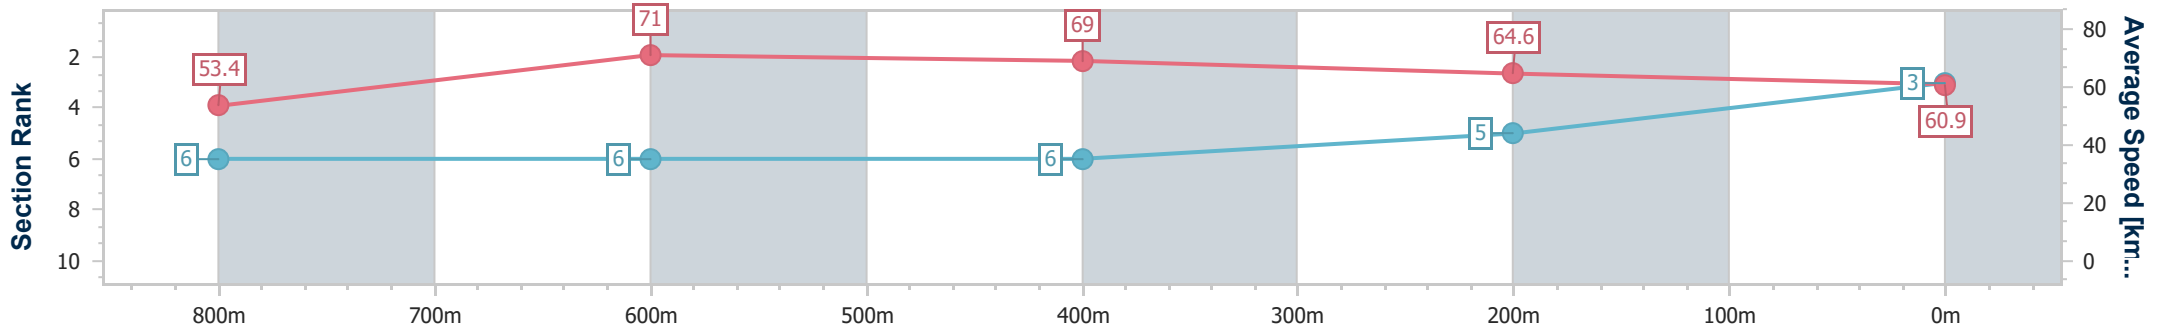

Horse/Jockey Name	Arturetta
Final Rank	3
Fastest Section Time (Section)	0:10.12 (800m)
Top Speed [km/h] (Section)	71.4 (800m)
Race State	Finished

Townsville QLD Professional
Race 2: XMAS RACEDAY NEXT FRIDAY 13 DECEMBER Maiden Plate - 1000m

05 December 2024 - 13:45

Track Rating: Soft 6, Weather: Overcast, Rail Position: +6m 1000m-W/Post; +2m Remainder

Section	Overall	800m	600m	400m	200m
Section Times	0:57.16 [3] (0:13.49)	0:43.67 [6] (0:10.12)	0:33.55 [6] (0:10.47)	0:23.08 [6] (0:11.26)	0:11.82 [5] (0:11.82)
Average Speed [km/h]	53.4	71.0	69.0	64.6	60.9
Top Speed [km/h]	70.7	71.4	70.3	66.2	63.4
Avg. Dist. to Rail [m]	1.8	0.5	0.9	5.3	5.6
Avg. Stride Freq. [Hz]	2.3	2.5	2.4	2.4	2.4
Avg. Stride Length [m]	7.0	8.0	7.9	7.5	7.2

- [ ] Ranking at each section and finish
- -.-.- No data available at this section
- NA No data available