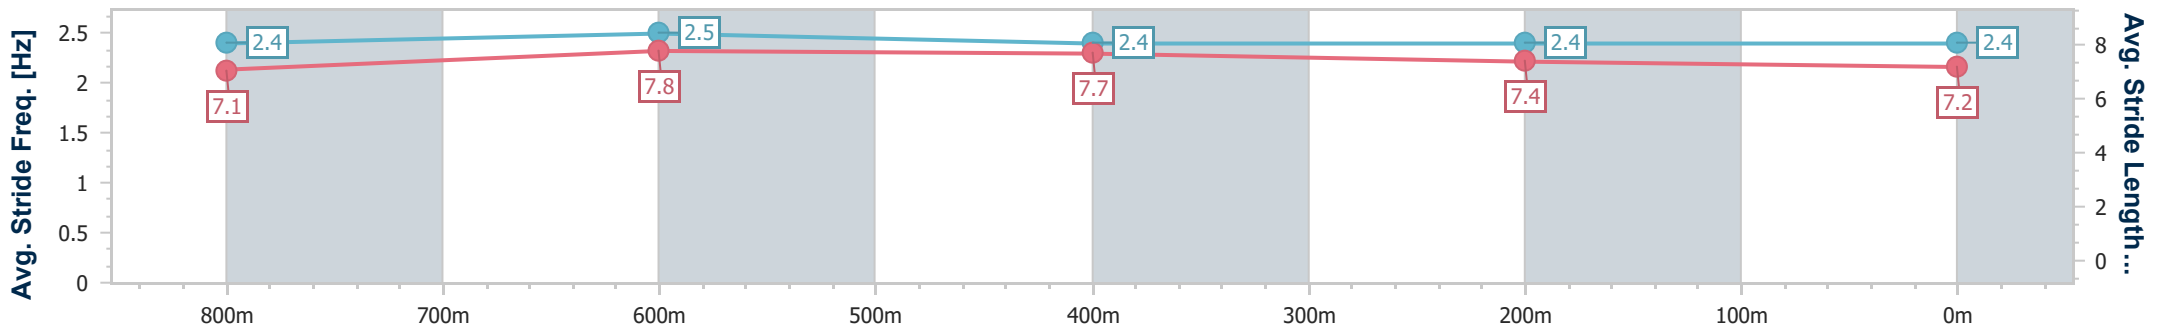

Horse/Jockey Name	Goodnight Romeo
Final Rank	2
Fastest Section Time (Section)	0:10.16 (800m)
Top Speed [km/h] (Section)	71.8 (Overall)
Race State	Finished

Townsville QLD Professional
Race 2: XMAS RACEDAY NEXT FRIDAY 13 DECEMBER Maiden Plate - 1000m

05 December 2024 - 13:45

Track Rating: Soft 6, Weather: Overcast, Rail Position: +6m 1000m-W/Post; +2m Remainder

Section	Overall	800m	600m	400m	200m
Section Times	0:57.03 [2] (0:13.24)	0:43.79 [4] (0:10.16)	0:33.63 [5] (0:10.64)	0:22.99 [5] (0:11.28)	0:11.71 [4] (0:11.71)
Average Speed [km/h]	54.5	70.6	67.4	64.0	61.5
Top Speed [km/h]	71.8	71.8	69.3	64.9	65.0
Avg. Dist. to Rail [m]	1.6	0.8	0.3	1.3	1.2
Avg. Stride Freq. [Hz]	2.4	2.5	2.4	2.4	2.4
Avg. Stride Length [m]	7.1	7.8	7.7	7.4	7.2

- [ ] Ranking at each section and finish
- -.-.- No data available at this section
- NA No data available