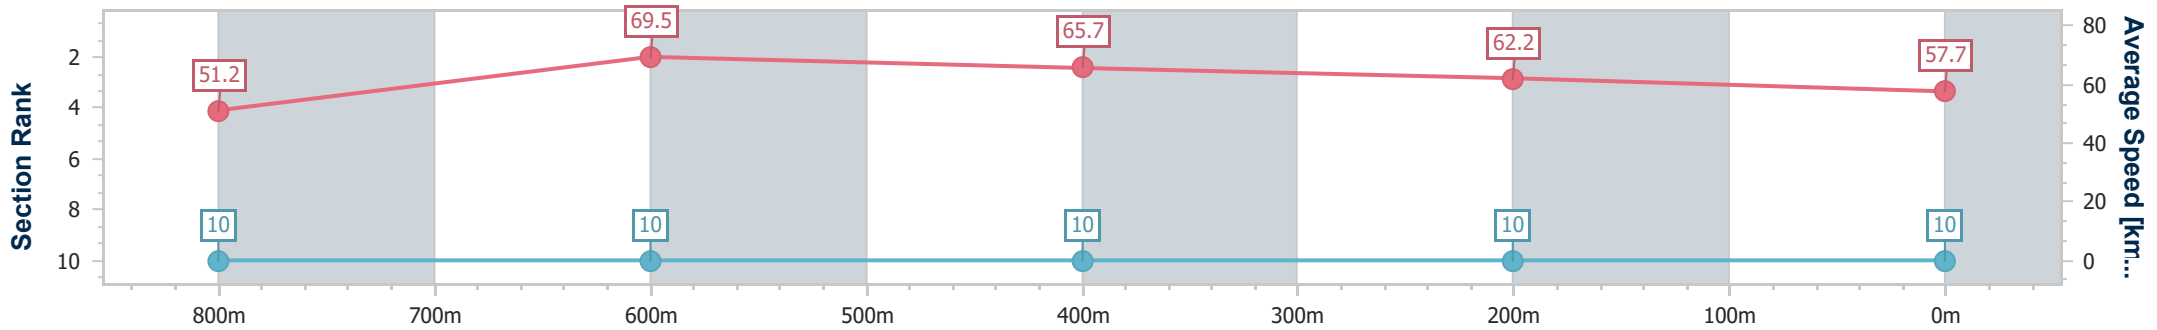

Horse/Jockey Name	Fivelineditty
Final Rank	10
Fastest Section Time (Section)	0:10.45 (800m)
Top Speed [km/h] (Section)	70.4 (800m)
Race State	Finished

Townsville QLD Professional
Race 2: XMAS RACEDAY NEXT FRIDAY 13 DECEMBER Maiden Plate - 1000m

05 December 2024 - 13:45

Track Rating: Soft 6, Weather: Overcast, Rail Position: +6m 1000m-W/Post; +2m Remainder

Section	Overall	800m	600m	400m	200m
Section Times	0:59.61 [10] (0:14.06)	0:45.55 [10] (0:10.45)	0:35.10 [10] (0:11.01)	0:24.09 [10] (0:11.62)	0:12.47 [10] (0:12.47)
Average Speed [km/h]	51.2	69.5	65.7	62.2	57.7
Top Speed [km/h]	69.5	70.4	67.8	63.2	61.4
Avg. Dist. to Rail [m]	6.1	2.1	1.0	3.4	3.6
Avg. Stride Freq. [Hz]	2.3	2.4	2.4	2.3	2.2
Avg. Stride Length [m]	6.9	7.8	7.7	7.6	7.2

- [ ] Ranking at each section and finish
- -.-.- No data available at this section
- NA No data available