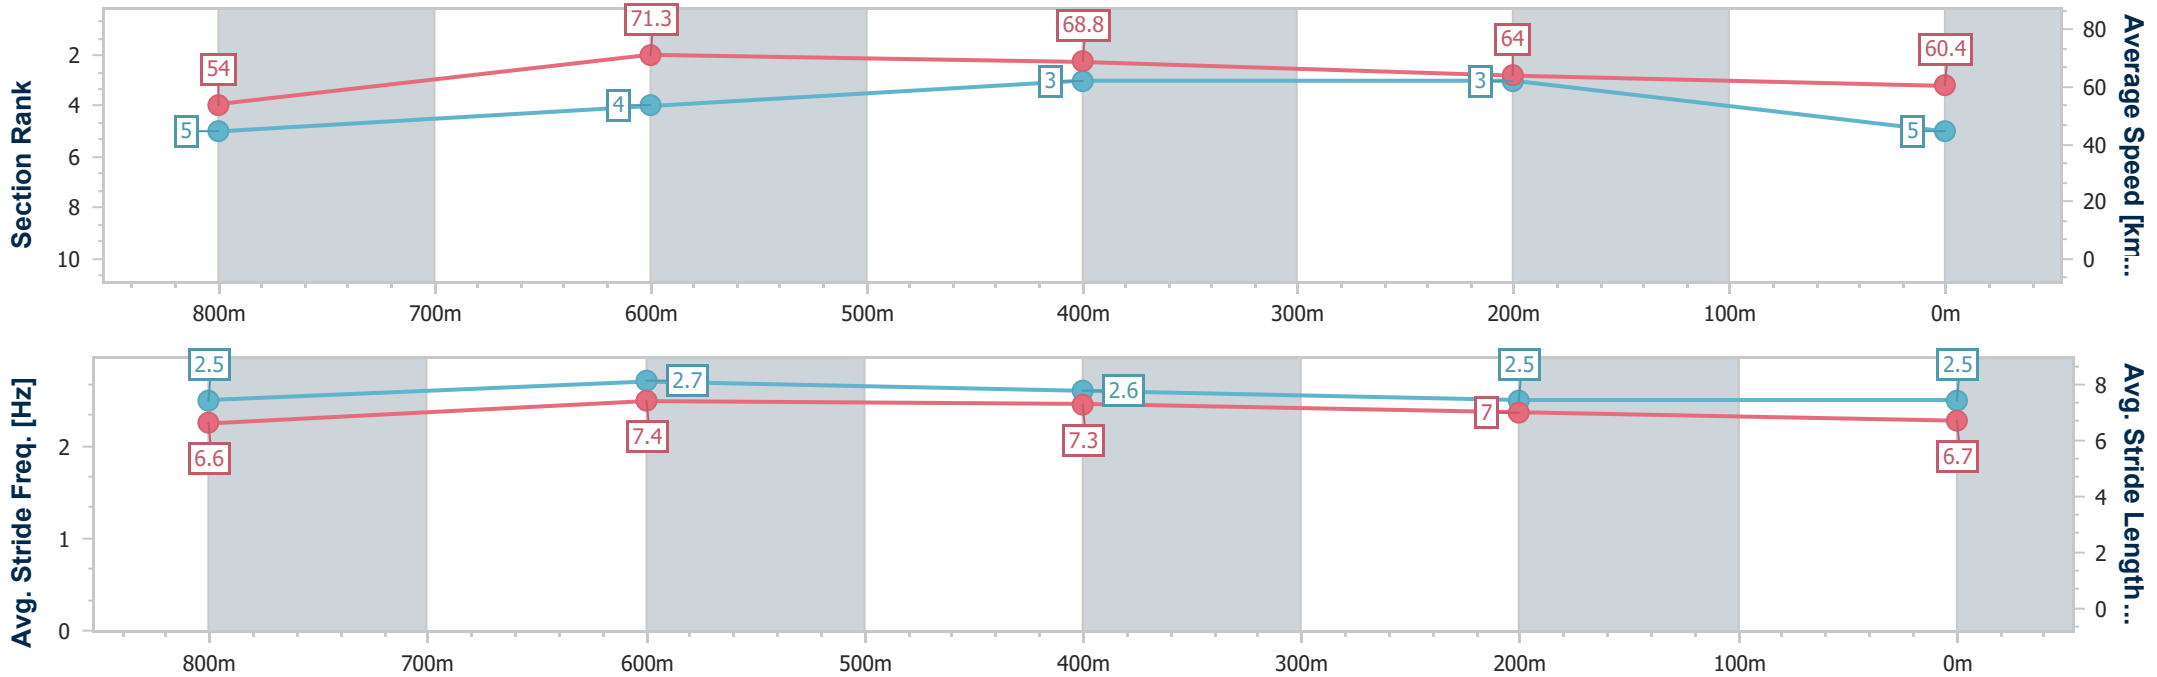

Horse/Jockey Name	Our Folly
Final Rank	5
Fastest Section Time (Section)	0:10.03 (800m)
Top Speed [km/h] (Section)	72.4 (800m)
Race State	Finished

Townsville QLD Professional
Race 2: XMAS RACEDAY NEXT FRIDAY 13 DECEMBER Maiden
Plate - 1000m

05 December 2024 - 13:45

Track Rating: Soft 6, Weather: Overcast, Rail Position: +6m 1000m-
W/Post; +2m Remainder

Section	Overall	800m	600m	400m	200m
Section Times	0:57.19 [5] (0:13.32)	0:43.87 [5] (0:10.03)	0:33.84 [4] (0:10.56)	0:23.28 [3] (0:11.35)	0:11.93 [3] (0:11.93)
Average Speed [km/h]	54.0	71.3	68.8	64.0	60.4
Top Speed [km/h]	71.3	72.4	70.2	67.0	62.7
Avg. Dist. to Rail [m]	2.3	0.5	1.8	5.6	6.8
Avg. Stride Freq. [Hz]	2.5	2.7	2.6	2.5	2.5
Avg. Stride Length [m]	6.6	7.4	7.3	7.0	6.7

- [ ] Ranking at each section and finish
- -.-.- No data available at this section
- NA No data available