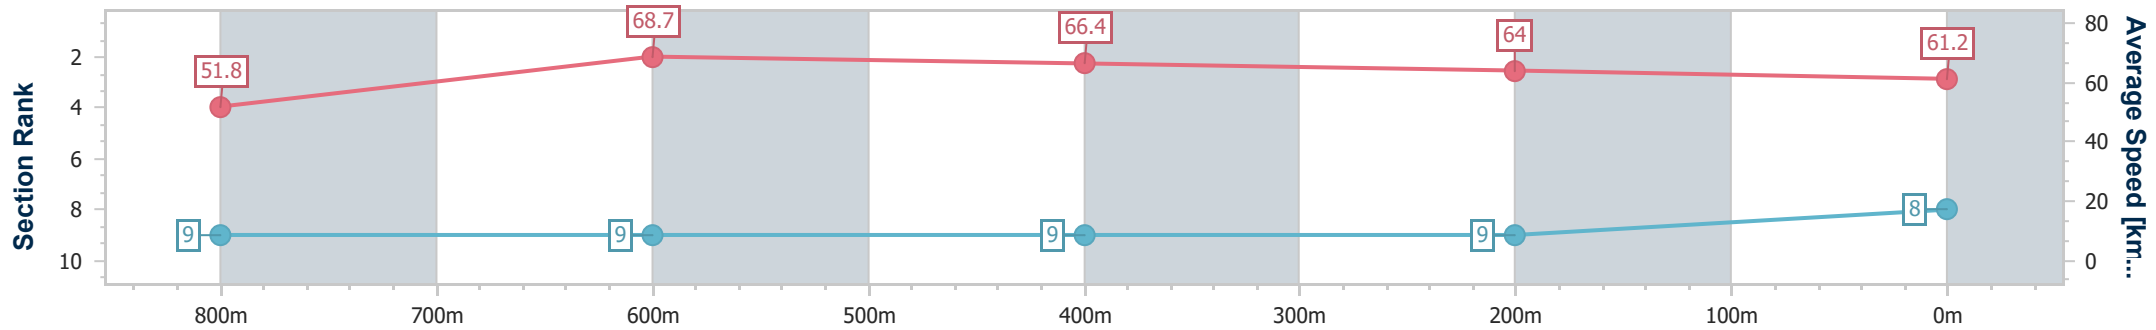

Horse/Jockey Name	Cluck
Final Rank	8
Fastest Section Time (Section)	0:10.55 (800m)
Top Speed [km/h] (Section)	69.3 (800m)
Race State	Finished

Townsville QLD Professional
Race 2: XMAS RACEDAY NEXT FRIDAY 13 DECEMBER Maiden
Plate - 1000m

05 December 2024 - 13:45

Track Rating: Soft 6, Weather: Overcast, Rail Position: +6m 1000m-
W/Post; +2m Remainder

Section	Overall	800m	600m	400m	200m
Section Times	0:58.38 [8] (0:13.86)	0:44.52 [9] (0:10.55)	0:33.97 [9] (0:10.92)	0:23.05 [9] (0:11.28)	0:11.77 [9] (0:11.77)
Average Speed [km/h]	51.8	68.7	66.4	64.0	61.2
Top Speed [km/h]	67.6	69.3	68.4	65.3	63.3
Avg. Dist. to Rail [m]	1.9	1.7	1.3	2.6	3.4
Avg. Stride Freq. [Hz]	2.5	2.5	2.5	2.5	2.4
Avg. Stride Length [m]	6.3	7.5	7.4	7.2	7.2

- [ ] Ranking at each section and finish
- -.-.- No data available at this section
- NA No data available