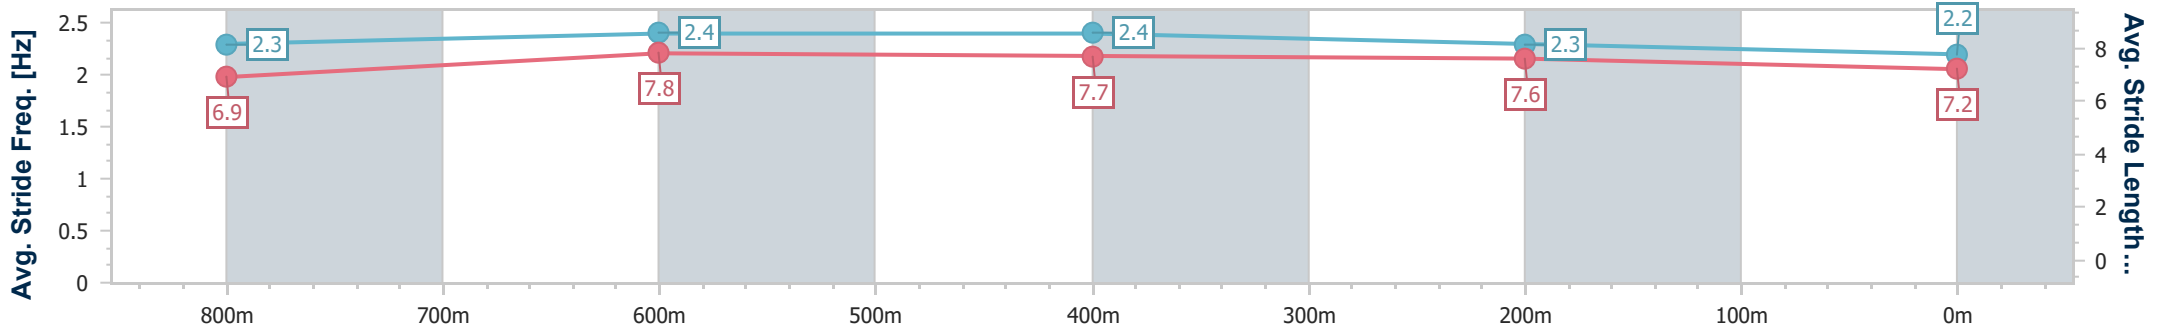

Horse/Jockey Name	Fivelineditty
Final Rank	10
Fastest Section Time (Section)	0:10.45 (800m)
Top Speed [km/h] (Section)	70.4 (800m)
Race State	Finished

Townsville QLD Professional
Race 2: XMAS RACEDAY NEXT FRIDAY 13 DECEMBER Maiden Plate - 1000m

05 December 2024 - 13:45

Track Rating: Soft 6, Weather: Overcast, Rail Position: +6m 1000m-W/Post; +2m Remainder

Section	Overall	800m	600m	400m	200m
Section Times	0:59.61 [10] (0:14.06)	0:45.55 [10] (0:10.45)	0:35.10 [10] (0:11.01)	0:24.09 [10] (0:11.62)	0:12.47 [10] (0:12.47)
Average Speed [km/h]	51.2	69.5	65.7	62.2	57.7
Top Speed [km/h]	69.5	70.4	67.8	63.2	61.4
Avg. Dist. to Rail [m]	6.1	2.1	1.0	3.4	3.6
Avg. Stride Freq. [Hz]	2.3	2.4	2.4	2.3	2.2
Avg. Stride Length [m]	6.9	7.8	7.7	7.6	7.2

- [ ] Ranking at each section and finish
- -.-.- No data available at this section
- NA No data available