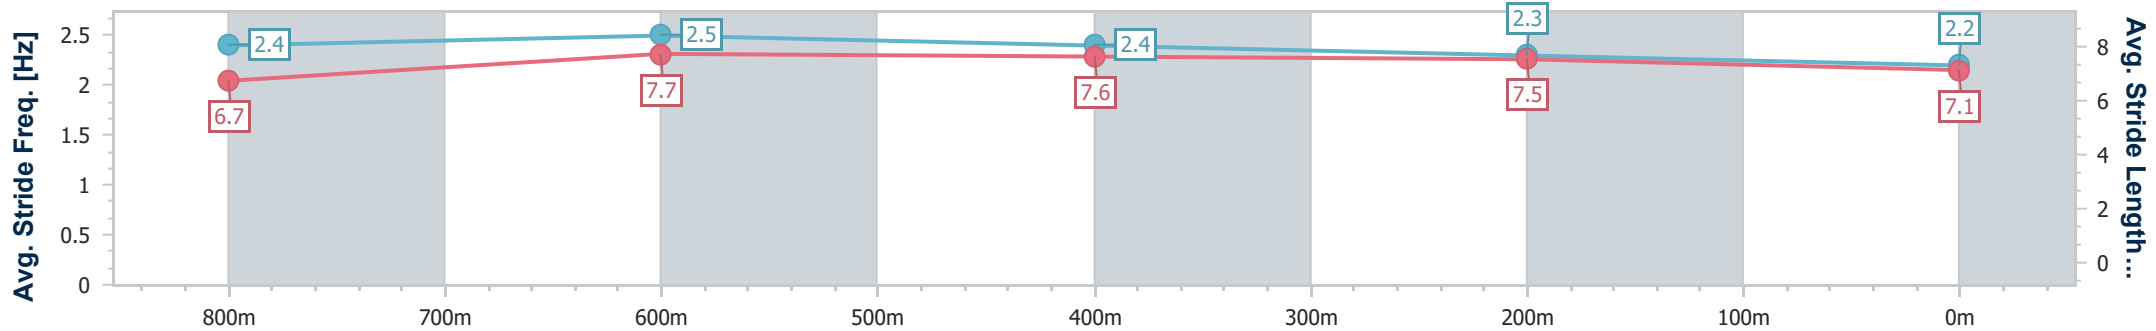

Horse/Jockey Name	Sturdy Acres
Final Rank	9
Fastest Section Time (Section)	0:10.28 (800m)
Top Speed [km/h] (Section)	70.3 (800m)
Race State	Finished

Townsville QLD Professional
Race 2: XMAS RACEDAY NEXT FRIDAY 13 DECEMBER Maiden Plate - 1000m

05 December 2024 - 13:45

Track Rating: Soft 6, Weather: Overcast, Rail Position: +6m 1000m-W/Post; +2m Remainder

Section	Overall	800m	600m	400m	200m
Section Times	0:59.00 [9] (0:13.83)	0:45.17 [8] (0:10.28)	0:34.89 [8] (0:10.78)	0:24.11 [8] (0:11.50)	0:12.61 [8] (0:12.61)
Average Speed [km/h]	52.5	69.8	66.7	62.7	57.1
Top Speed [km/h]	69.6	70.3	68.4	64.3	60.8
Avg. Dist. to Rail [m]	2.6	0.8	0.2	1.5	2.6
Avg. Stride Freq. [Hz]	2.4	2.5	2.4	2.3	2.2
Avg. Stride Length [m]	6.7	7.7	7.6	7.5	7.1

- [ ] Ranking at each section and finish
- -.-.- No data available at this section
- NA No data available