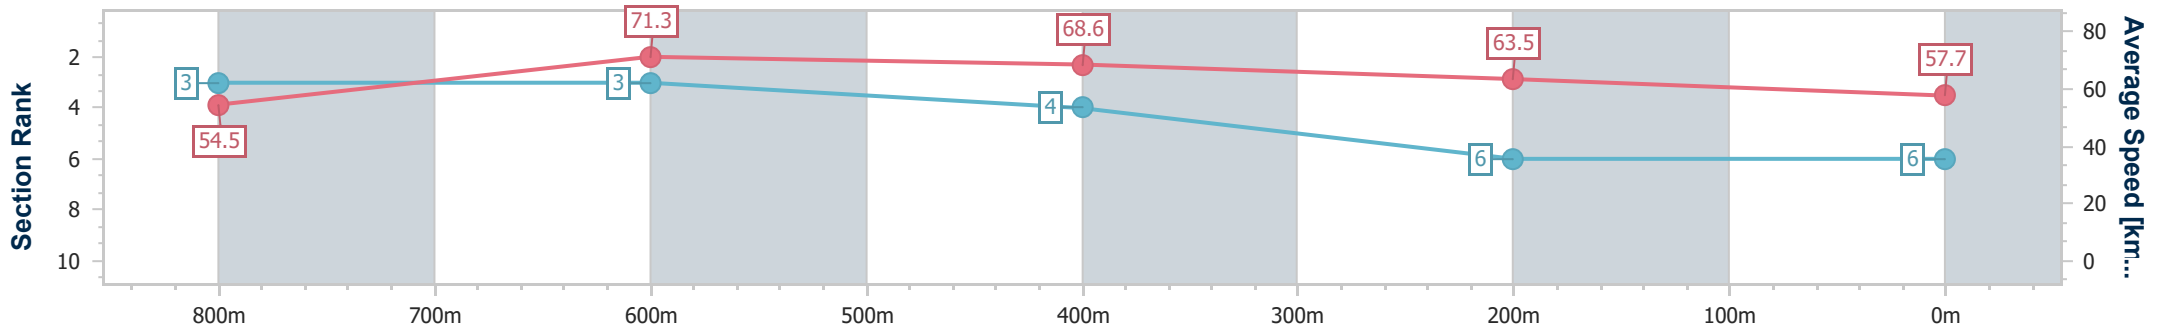

Horse/Jockey Name	Ohmikkiosofine
Final Rank	6
Fastest Section Time (Section)	0:10.10 (800m)
Top Speed [km/h] (Section)	72.4 (800m)
Race State	Finished

Townsville QLD Professional
Race 2: XMAS RACEDAY NEXT FRIDAY 13 DECEMBER Maiden
Plate - 1000m

05 December 2024 - 13:45

Track Rating: Soft 6, Weather: Overcast, Rail Position: +6m 1000m-
W/Post; +2m Remainder

Section	Overall	800m	600m	400m	200m
Section Times	0:57.95 [6] (0:13.23)	0:44.72 [3] (0:10.10)	0:34.62 [3] (0:10.67)	0:23.95 [4] (0:11.47)	0:12.48 [6] (0:12.48)
Average Speed [km/h]	54.5	71.3	68.6	63.5	57.7
Top Speed [km/h]	70.9	72.4	69.9	67.0	60.4
Avg. Dist. to Rail [m]	5.4	2.3	3.6	6.1	5.4
Avg. Stride Freq. [Hz]	2.5	2.5	2.4	2.4	2.2
Avg. Stride Length [m]	6.8	7.9	7.6	7.4	7.2

- [ ] Ranking at each section and finish
- -.-.- No data available at this section
- NA No data available