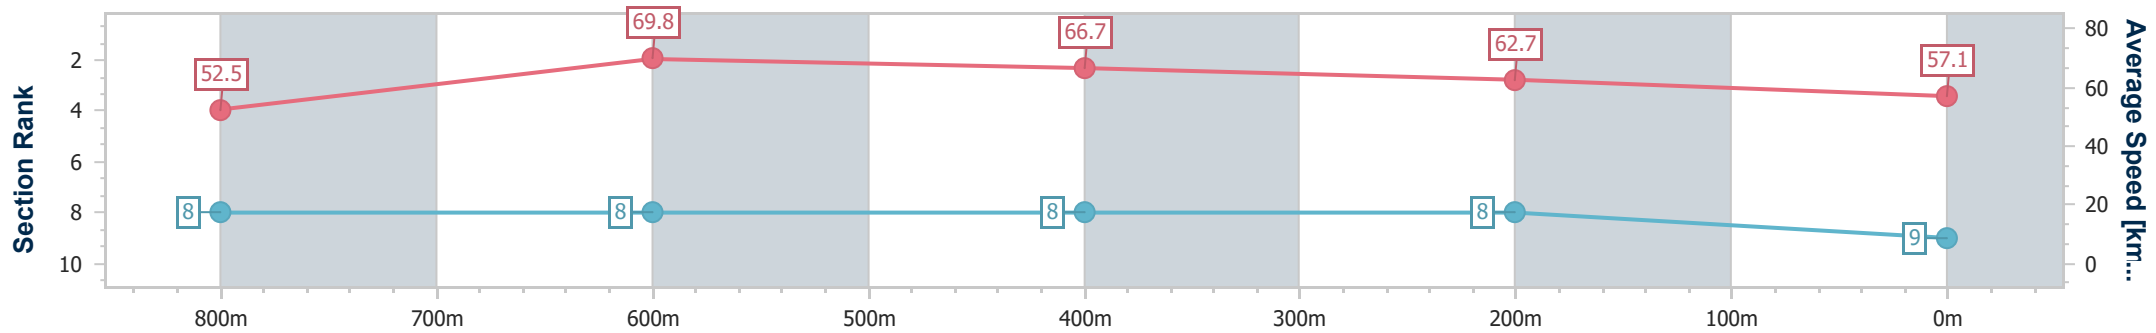

Horse/Jockey Name	Sturdy Acres
Final Rank	9
Fastest Section Time (Section)	0:10.28 (800m)
Top Speed [km/h] (Section)	70.3 (800m)
Race State	Finished

Townsville QLD Professional
Race 2: XMAS RACEDAY NEXT FRIDAY 13 DECEMBER Maiden Plate - 1000m

05 December 2024 - 13:45

Track Rating: Soft 6, Weather: Overcast, Rail Position: +6m 1000m-W/Post; +2m Remainder

Section	Overall	800m	600m	400m	200m
Section Times	0:59.00 [9] (0:13.83)	0:45.17 [8] (0:10.28)	0:34.89 [8] (0:10.78)	0:24.11 [8] (0:11.50)	0:12.61 [8] (0:12.61)
Average Speed [km/h]	52.5	69.8	66.7	62.7	57.1
Top Speed [km/h]	69.6	70.3	68.4	64.3	60.8
Avg. Dist. to Rail [m]	2.6	0.8	0.2	1.5	2.6
Avg. Stride Freq. [Hz]	2.4	2.5	2.4	2.3	2.2
Avg. Stride Length [m]	6.7	7.7	7.6	7.5	7.1

- [ ] Ranking at each section and finish
- -.-.- No data available at this section
- NA No data available