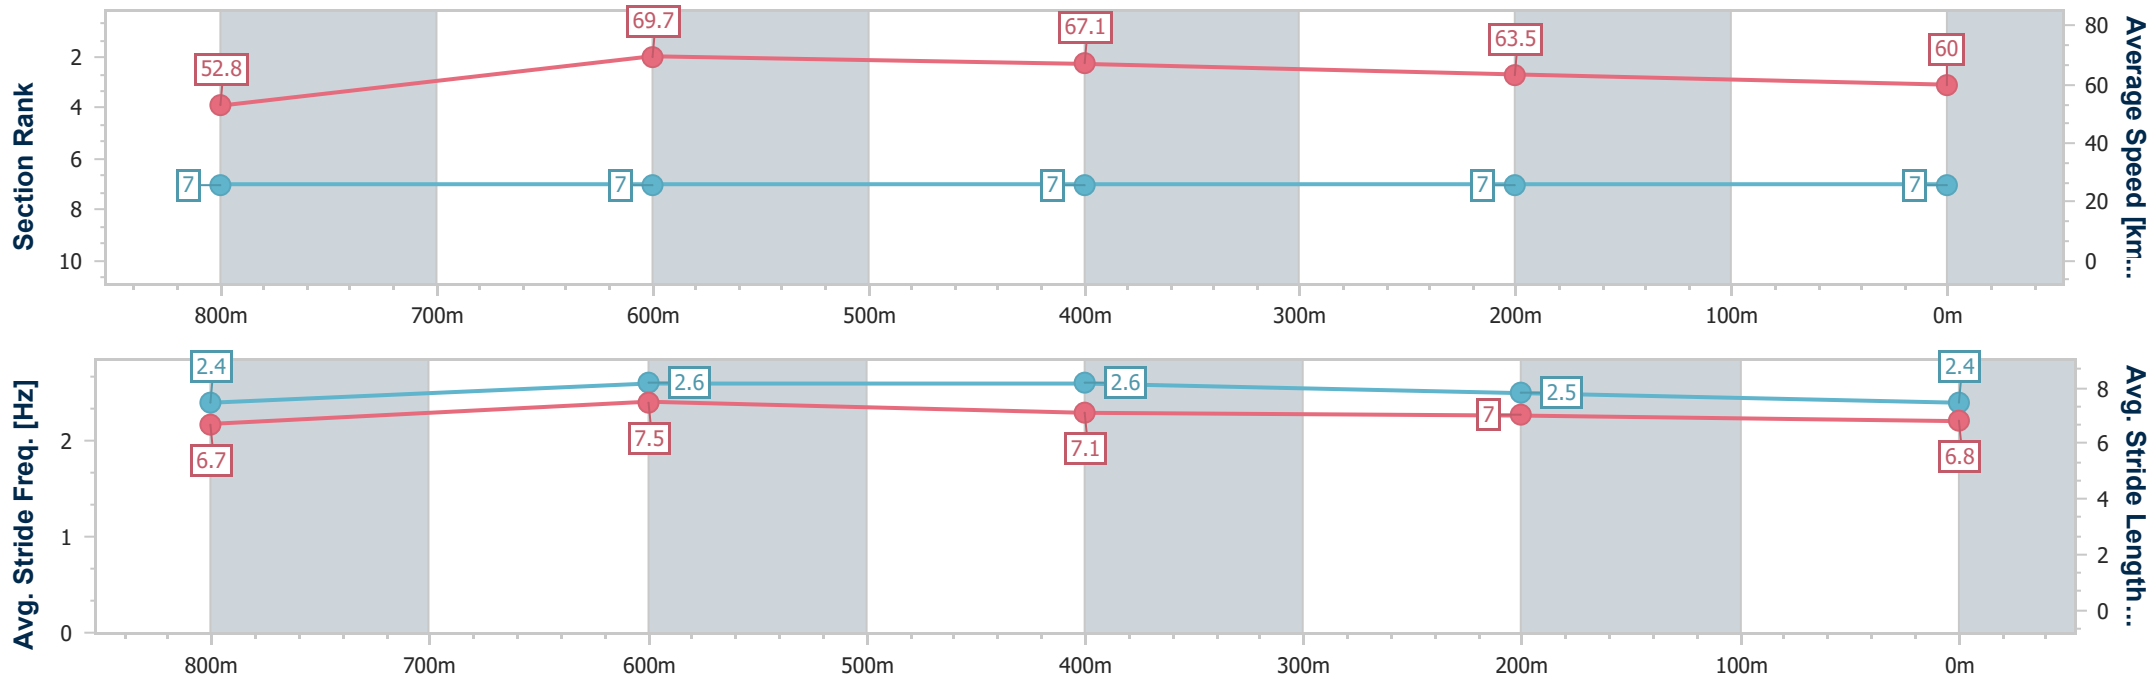

Horse/Jockey Name	Mischievous Girl
Final Rank	7
Fastest Section Time (Section)	0:10.38 (800m)
Top Speed [km/h] (Section)	70.7 (800m)
Race State	Finished

Townsville QLD Professional
Race 2: XMAS RACEDAY NEXT FRIDAY 13 DECEMBER Maiden Plate - 1000m

05 December 2024 - 13:45

Track Rating: Soft 6, Weather: Overcast, Rail Position: +6m 1000m-W/Post; +2m Remainder

Section	Overall	800m	600m	400m	200m
Section Times	0:58.24 [7] (0:13.64)	0:44.60 [7] (0:10.38)	0:34.22 [7] (0:10.84)	0:23.38 [7] (0:11.37)	0:12.01 [7] (0:12.01)
Average Speed [km/h]	52.8	69.7	67.1	63.5	60.0
Top Speed [km/h]	70.2	70.7	70.1	64.9	62.1
Avg. Dist. to Rail [m]	4.9	1.6	1.7	3.2	3.9
Avg. Stride Freq. [Hz]	2.4	2.6	2.6	2.5	2.4
Avg. Stride Length [m]	6.7	7.5	7.1	7.0	6.8

- [ ] Ranking at each section and finish
- -.-.- No data available at this section
- NA No data available