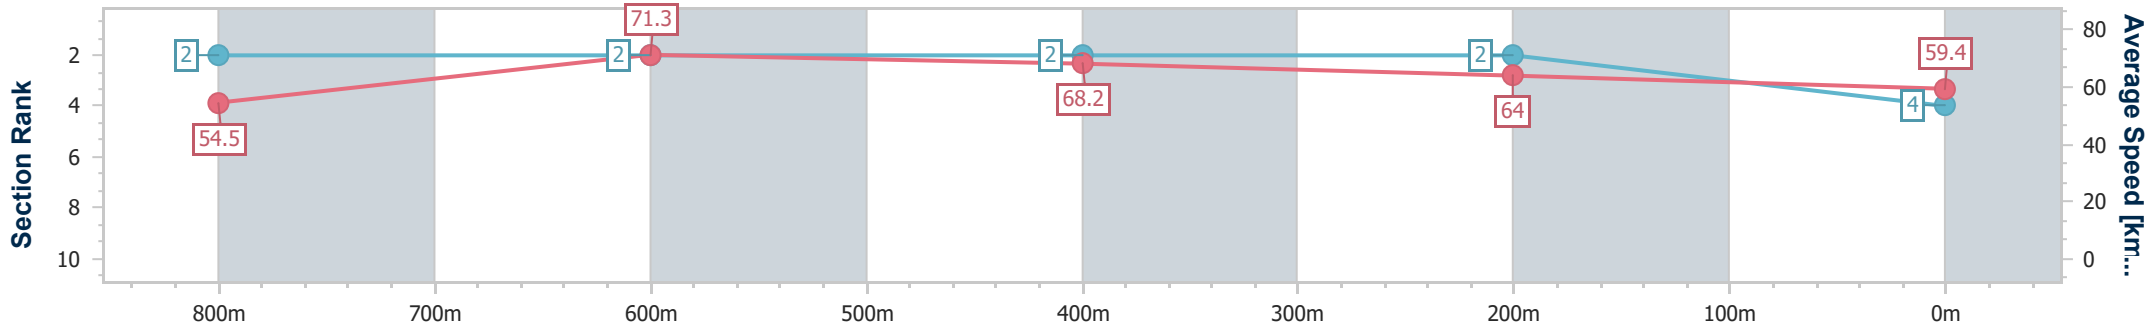

Horse/Jockey Name	Play It As It Lays
Final Rank	4
Fastest Section Time (Section)	0:10.04 (800m)
Top Speed [km/h] (Section)	72.7 (800m)
Race State	Finished

Townsville QLD Professional
Race 2: XMAS RACEDAY NEXT FRIDAY 13 DECEMBER Maiden Plate - 1000m

05 December 2024 - 13:45

Track Rating: Soft 6, Weather: Overcast, Rail Position: +6m 1000m-W/Post; +2m Remainder

Section	Overall	800m	600m	400m	200m
Section Times	0:57.19 [4] (0:13.21)	0:43.98 [2] (0:10.04)	0:33.93 [2] (0:10.55)	0:23.38 [2] (0:11.28)	0:12.10 [2] (0:12.10)
Average Speed [km/h]	54.5	71.3	68.2	64.0	59.4
Top Speed [km/h]	71.3	72.7	70.4	65.9	61.9
Avg. Dist. to Rail [m]	4.6	1.5	1.3	2.5	2.6
Avg. Stride Freq. [Hz]	2.5	2.6	2.5	2.4	2.4
Avg. Stride Length [m]	6.9	7.7	7.5	7.1	6.8

- [ ] Ranking at each section and finish
- -.-.- No data available at this section
- NA No data available