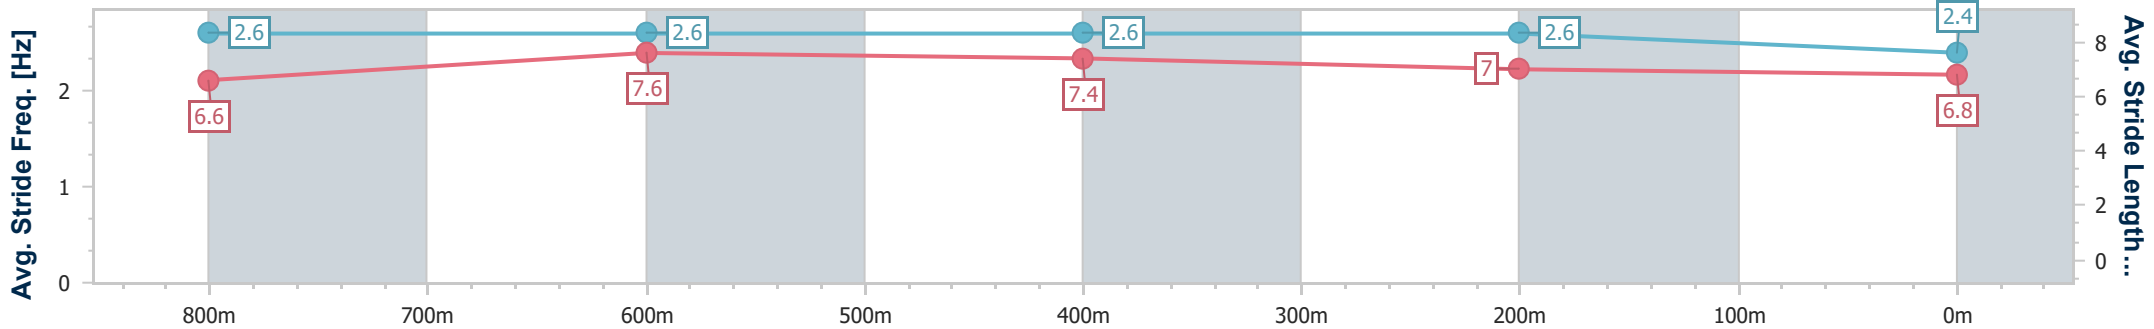

Horse/Jockey Name	Madam Borodina
Final Rank	1
Fastest Section Time (Section)	0:10.03 (800m)
Top Speed [km/h] (Section)	73.1 (800m)
Race State	Finished

Townsville QLD Professional
Race 2: XMAS RACEDAY NEXT FRIDAY 13 DECEMBER Maiden
Plate - 1000m

05 December 2024 - 13:45

Track Rating: Soft 6, Weather: Overcast, Rail Position: +6m 1000m-
W/Post; +2m Remainder

Section	Overall	800m	600m	400m	200m
Section Times	0:56.71 [1] (0:13.20)	0:43.51 [1] (0:10.03)	0:33.48 [1] (0:10.33)	0:23.15 [1] (0:11.07)	0:12.07 [1] (0:12.07)
Average Speed [km/h]	54.6	72.1	68.2	64.4	59.7
Top Speed [km/h]	72.0	73.1	69.8	67.4	62.5
Avg. Dist. to Rail [m]	3.9	3.0	2.9	1.0	0.8
Avg. Stride Freq. [Hz]	2.6	2.6	2.6	2.6	2.4
Avg. Stride Length [m]	6.6	7.6	7.4	7.0	6.8

- [ ] Ranking at each section and finish
- -.-.- No data available at this section
- NA No data available