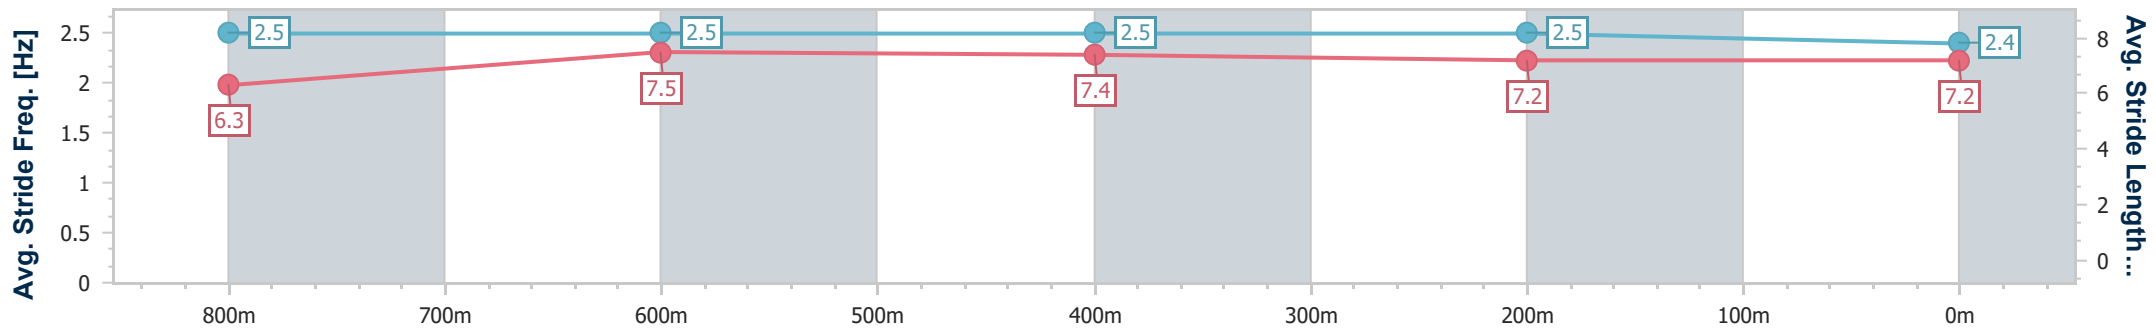

Horse/Jockey Name	Cluck
Final Rank	8
Fastest Section Time (Section)	0:10.55 (800m)
Top Speed [km/h] (Section)	69.3 (800m)
Race State	Finished

Townsville QLD Professional
Race 2: XMAS RACEDAY NEXT FRIDAY 13 DECEMBER Maiden
Plate - 1000m

05 December 2024 - 13:45

Track Rating: Soft 6, Weather: Overcast, Rail Position: +6m 1000m-
W/Post; +2m Remainder

Section	Overall	800m	600m	400m	200m
Section Times	0:58.38 [8] (0:13.86)	0:44.52 [9] (0:10.55)	0:33.97 [9] (0:10.92)	0:23.05 [9] (0:11.28)	0:11.77 [9] (0:11.77)
Average Speed [km/h]	51.8	68.7	66.4	64.0	61.2
Top Speed [km/h]	67.6	69.3	68.4	65.3	63.3
Avg. Dist. to Rail [m]	1.9	1.7	1.3	2.6	3.4
Avg. Stride Freq. [Hz]	2.5	2.5	2.5	2.5	2.4
Avg. Stride Length [m]	6.3	7.5	7.4	7.2	7.2

- [ ] Ranking at each section and finish
- -.-.- No data available at this section
- NA No data available