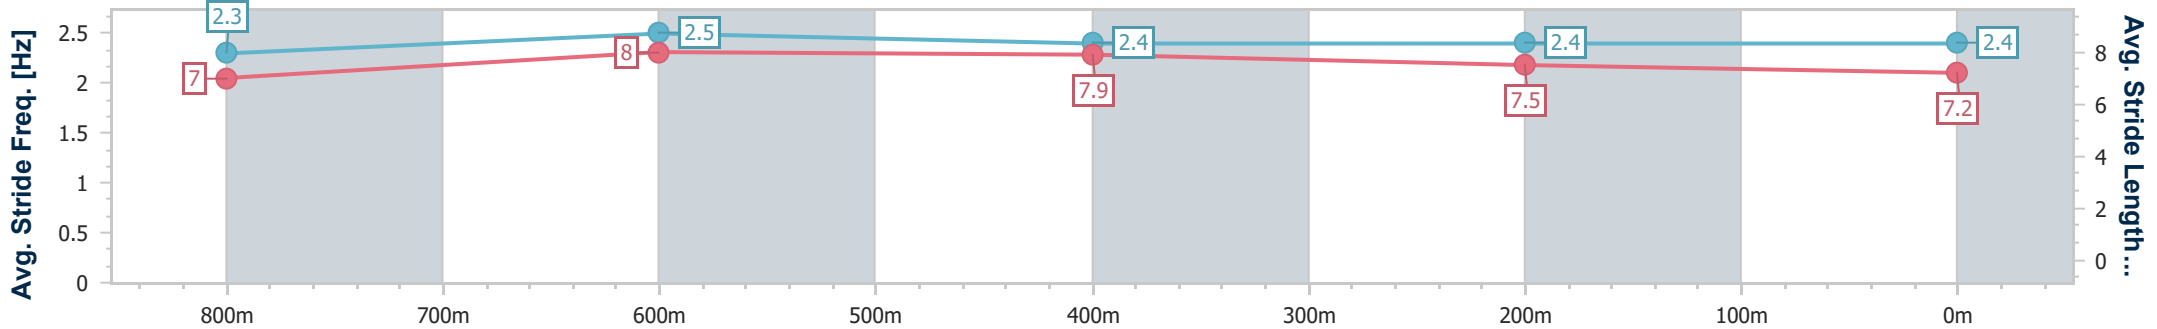

Horse/Jockey Name	Arturetta
Final Rank	3
Fastest Section Time (Section)	0:10.12 (800m)
Top Speed [km/h] (Section)	71.4 (800m)
Race State	Finished

Townsville QLD Professional
Race 2: XMAS RACEDAY NEXT FRIDAY 13 DECEMBER Maiden Plate - 1000m

05 December 2024 - 13:45

Track Rating: Soft 6, Weather: Overcast, Rail Position: +6m 1000m-W/Post; +2m Remainder

Section	Overall	800m	600m	400m	200m
Section Times	0:57.16 [3] (0:13.49)	0:43.67 [6] (0:10.12)	0:33.55 [6] (0:10.47)	0:23.08 [6] (0:11.26)	0:11.82 [5] (0:11.82)
Average Speed [km/h]	53.4	71.0	69.0	64.6	60.9
Top Speed [km/h]	70.7	71.4	70.3	66.2	63.4
Avg. Dist. to Rail [m]	1.8	0.5	0.9	5.3	5.6
Avg. Stride Freq. [Hz]	2.3	2.5	2.4	2.4	2.4
Avg. Stride Length [m]	7.0	8.0	7.9	7.5	7.2

- [ ] Ranking at each section and finish
- -.-.- No data available at this section
- NA No data available