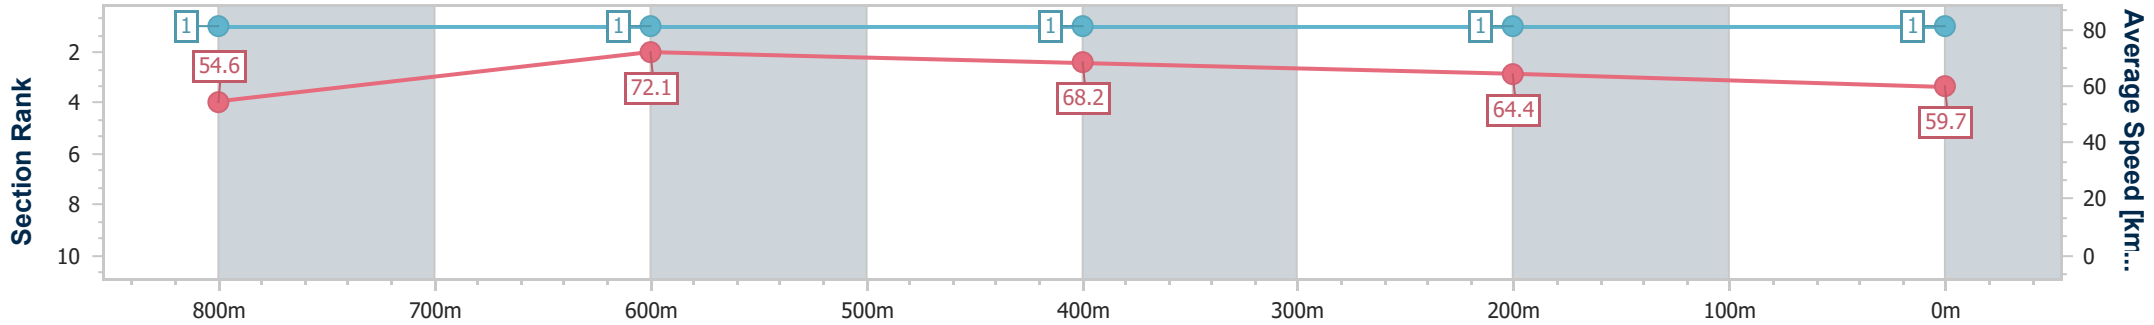

Horse/Jockey Name	Madam Borodina
Final Rank	1
Fastest Section Time (Section)	0:10.03 (800m)
Top Speed [km/h] (Section)	73.1 (800m)
Race State	Finished

Townsville QLD Professional
Race 2: XMAS RACEDAY NEXT FRIDAY 13 DECEMBER Maiden
Plate - 1000m

05 December 2024 - 13:45

Track Rating: Soft 6, Weather: Overcast, Rail Position: +6m 1000m-
W/Post; +2m Remainder

Section	Overall	800m	600m	400m	200m
Section Times	0:56.71 [1] (0:13.20)	0:43.51 [1] (0:10.03)	0:33.48 [1] (0:10.33)	0:23.15 [1] (0:11.07)	0:12.07 [1] (0:12.07)
Average Speed [km/h]	54.6	72.1	68.2	64.4	59.7
Top Speed [km/h]	72.0	73.1	69.8	67.4	62.5
Avg. Dist. to Rail [m]	3.9	3.0	2.9	1.0	0.8
Avg. Stride Freq. [Hz]	2.6	2.6	2.6	2.6	2.4
Avg. Stride Length [m]	6.6	7.6	7.4	7.0	6.8

- [ ] Ranking at each section and finish
- -.-.- No data available at this section
- NA No data available