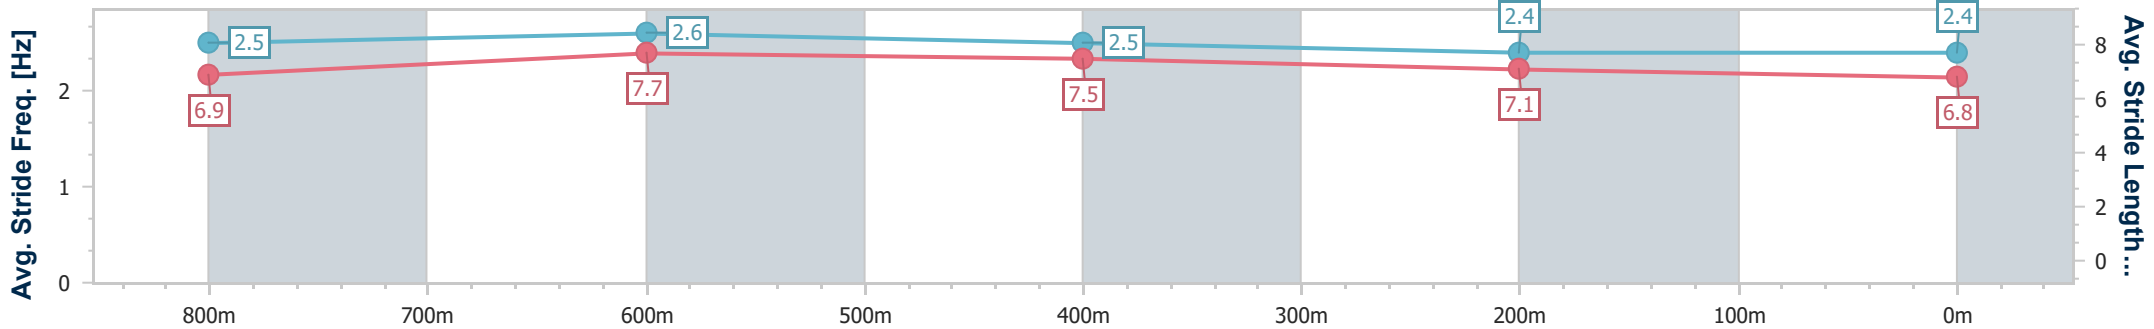

Horse/Jockey Name	Play It As It Lays
Final Rank	4
Fastest Section Time (Section)	0:10.04 (800m)
Top Speed [km/h] (Section)	72.7 (800m)
Race State	Finished

Townsville QLD Professional
Race 2: XMAS RACEDAY NEXT FRIDAY 13 DECEMBER Maiden Plate - 1000m

05 December 2024 - 13:45

Track Rating: Soft 6, Weather: Overcast, Rail Position: +6m 1000m-W/Post; +2m Remainder

Section	Overall	800m	600m	400m	200m
Section Times	0:57.19 [4] (0:13.21)	0:43.98 [2] (0:10.04)	0:33.93 [2] (0:10.55)	0:23.38 [2] (0:11.28)	0:12.10 [2] (0:12.10)
Average Speed [km/h]	54.5	71.3	68.2	64.0	59.4
Top Speed [km/h]	71.3	72.7	70.4	65.9	61.9
Avg. Dist. to Rail [m]	4.6	1.5	1.3	2.5	2.6
Avg. Stride Freq. [Hz]	2.5	2.6	2.5	2.4	2.4
Avg. Stride Length [m]	6.9	7.7	7.5	7.1	6.8

- [ ] Ranking at each section and finish
- -.-.- No data available at this section
- NA No data available