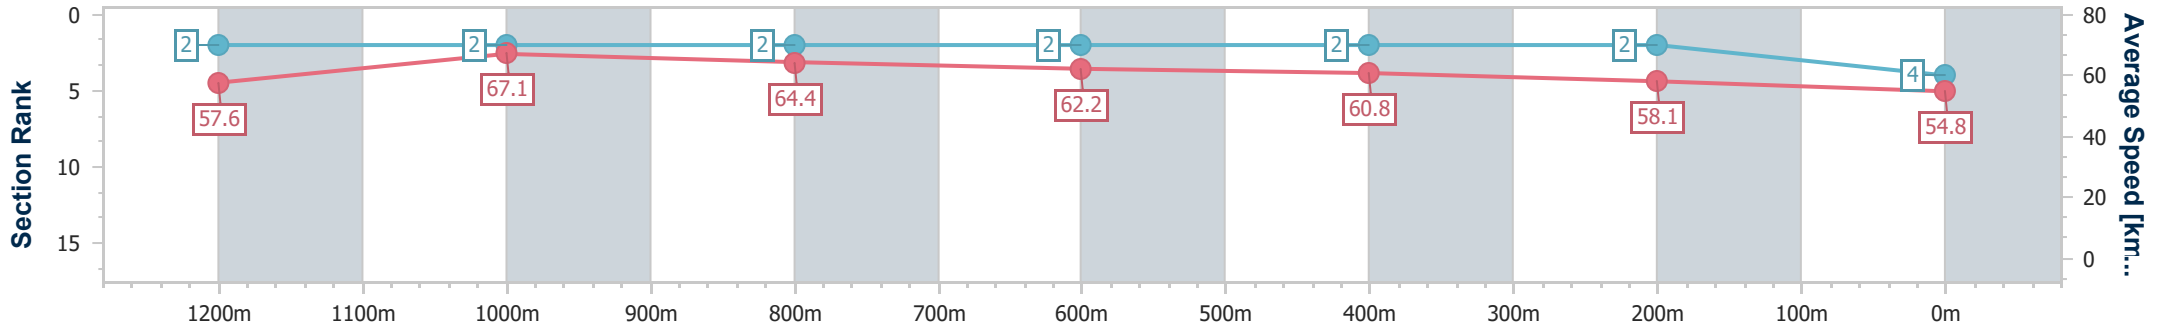

Horse/Jockey Name	Aima Sun
Final Rank	4
Fastest Section Time (Section)	0:10.71 (1200m)
Top Speed [km/h] (Section)	68.1 (1200m)
Race State	Finished

Aquis Park Gold Coast QLD Professional
Race 1: SOLOMONS TWEED HEADS Maiden Handicap - 1400m

07 December 2024 - 14:14

Track Rating: Soft 5, Weather: Fine, Rail Position: +3m 900m-
W/Post; True Remainder

Section	Overall	1200m	1000m	800m	600m	400m	200m
Section Times	1:23.23 [4] (0:12.47)	1:10.76 [2] (0:10.71)	1:00.05 [2] (0:11.10)	0:48.95 [2] (0:11.55)	0:37.40 [2] (0:11.83)	0:25.57 [2] (0:12.43)	0:13.14 [2] (0:13.14)
Average Speed [km/h]	57.6	67.1	64.4	62.2	60.8	58.1	54.8
Top Speed [km/h]	65.9	68.1	66.0	63.3	61.8	59.1	56.6
Avg. Dist. to Rail [m]	4.4	1.0	1.3	0.8	0.6	2.4	3.3
Avg. Stride Freq. [Hz]	2.4	2.5	2.4	2.3	2.4	2.4	2.3
Avg. Stride Length [m]	6.9	7.5	7.5	7.4	7.1	6.8	6.6

- [ ] Ranking at each section and finish
- -.-.- No data available at this section
- NA No data available