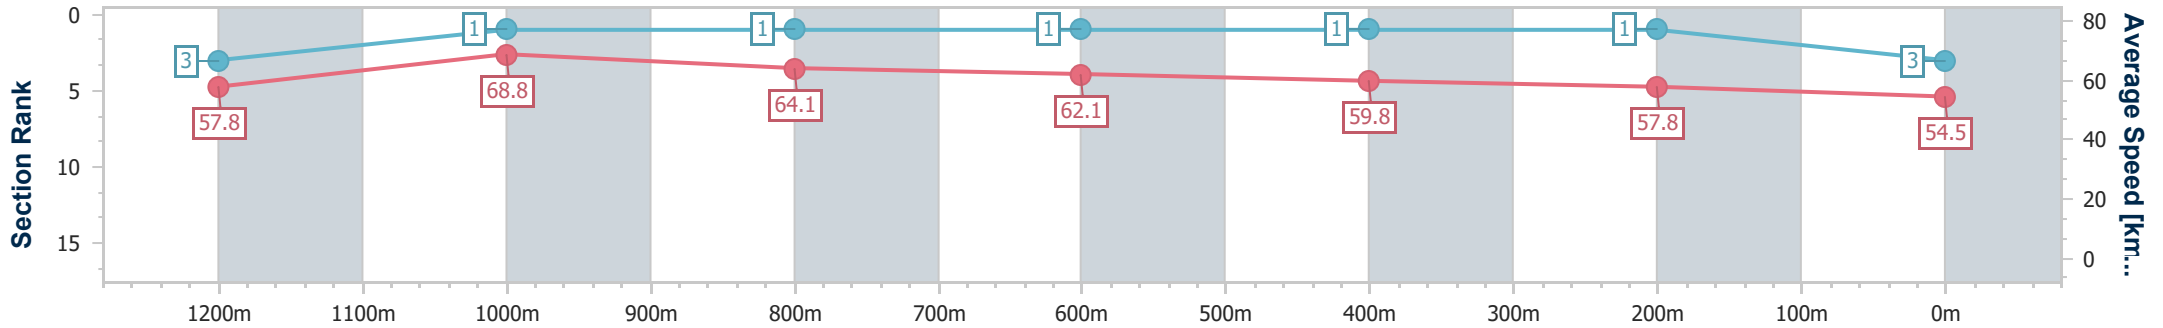

Horse/Jockey Name	First Man
Final Rank	3
Fastest Section Time (Section)	0:10.48 (1200m)
Top Speed [km/h] (Section)	69.9 (1200m)
Race State	Finished

Aquis Park Gold Coast QLD Professional
Race 1: SOLOMONS TWEED HEADS Maiden Handicap - 1400m

07 December 2024 - 14:14

Track Rating: Soft 5, Weather: Fine, Rail Position: +3m 900m-
W/Post; True Remainder

Section	Overall	1200m	1000m	800m	600m	400m	200m
Section Times	1:23.22 [3] (0:12.47)	1:10.75 [3] (0:10.48)	1:00.27 [1] (0:11.18)	0:49.09 [1] (0:11.54)	0:37.55 [1] (0:11.90)	0:25.65 [1] (0:12.48)	0:13.17 [1] (0:13.17)
Average Speed [km/h]	57.8	68.8	64.1	62.1	59.8	57.8	54.5
Top Speed [km/h]	68.1	69.9	66.1	64.5	61.1	59.0	56.4
Avg. Dist. to Rail [m]	9.8	3.2	0.9	1.1	2.0	0.5	0.5
Avg. Stride Freq. [Hz]	2.5	2.6	2.5	2.4	2.4	2.4	2.4
Avg. Stride Length [m]	6.5	7.3	7.1	7.1	6.8	6.6	6.3

- [ ] Ranking at each section and finish
- -.-.- No data available at this section
- NA No data available