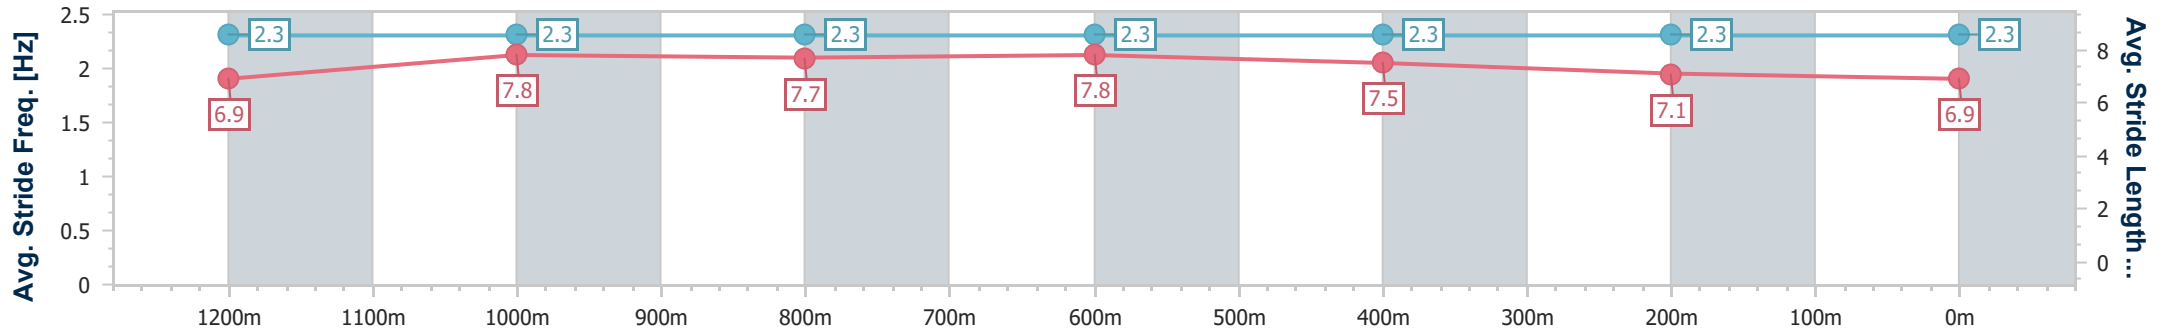

Section	Overall	1200m	1000m	800m	600m	400m	200m
Section Times	1:23.56 [7] (0:12.65)	1:10.91 [5] (0:10.83)	1:00.08 [5] (0:11.18)	0:48.90 [4] (0:11.48)	0:37.42 [3] (0:11.84)	0:25.58 [3] (0:12.36)	0:13.22 [4] (0:13.22)
Average Speed [km/h]	56.9	66.6	63.9	62.3	60.7	58.4	54.6
Top Speed [km/h]	67.3	67.7	65.8	63.8	61.6	60.5	57.2
Avg. Dist. to Rail [m]	1.8	1.3	1.6	0.8	0.5	2.8	3.2
Avg. Stride Freq. [Hz]	2.4	2.4	2.4	2.3	2.3	2.3	2.2
Avg. Stride Length [m]	6.8	7.7	7.5	7.5	7.2	7.0	6.8

- [] Ranking at each section and finish
- .-.- No data available at this section
- NA No data available

Horse/Jockey Name	Deja Zou
Final Rank	8
Fastest Section Time (Section)	0:11.05 (1200m)
Top Speed [km/h] (Section)	65.9 (1200m)
Race State	Finished

Aquis Park Gold Coast QLD Professional
Race 1: SOLOMONS TWEED HEADS Maiden Handicap - 1400m

07 December 2024 - 14:14

Track Rating: Soft 5, Weather: Fine, Rail Position: +3m 900m-
W/Post; True Remainder

Section	Overall	1200m	1000m	800m	600m	400m	200m							
Section Times	1:23.58 [8] (0:12.91)	1:10.67 [9] (0:11.05)	0:59.62 [9] (0:11.26)	0:48.36 [9] (0:11.45)	0:36.91 [8] (0:11.99)	0:24.92 [8] (0:12.35)	0:12.57 [8] (0:12.57)							
Average Speed [km/h]	55.7	65.1	64.9	63.4	60.6	58.7	57.2							
Top Speed [km/h]	64.3	65.9	65.5	65.2	62.4	59.6	59.3							
Avg. Dist. to Rail [m]	9.1	3.3	2.4	2.0	1.7	6.0	7.4							
Avg. Stride Freq. [Hz]	2.3	2.3	2.3	2.3	2.3	2.3	2.3							
Avg. Stride Length [m]	6.9	7.8	7.7	7.8	7.5	7.1	6.9							