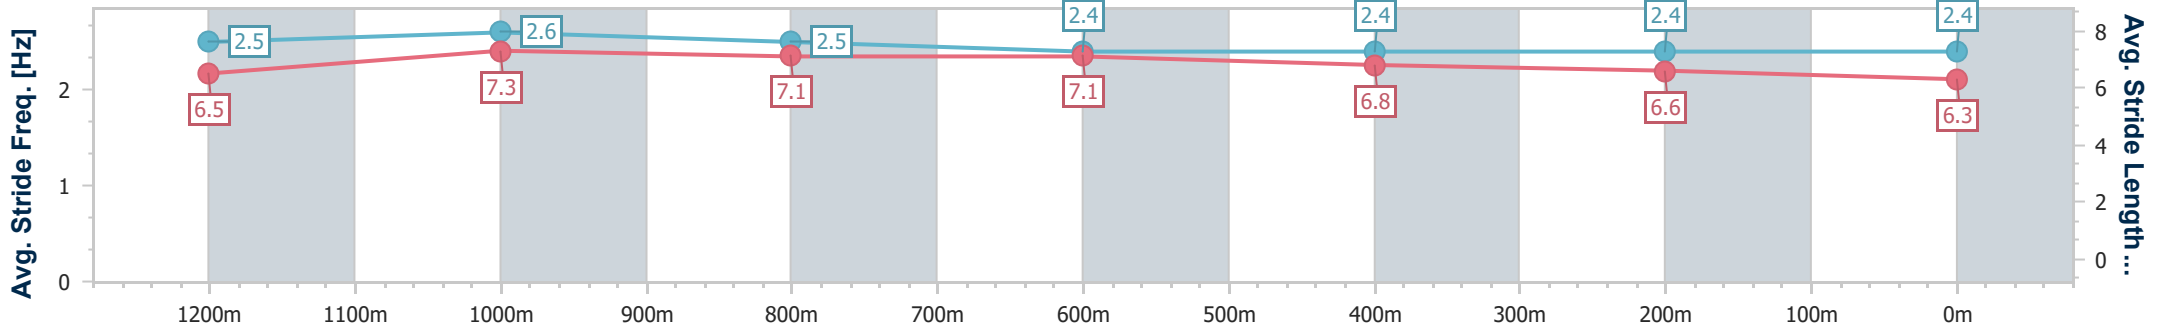

Horse/Jockey Name	First Man
Final Rank	3
Fastest Section Time (Section)	0:10.48 (1200m)
Top Speed [km/h] (Section)	69.9 (1200m)
Race State	Finished

Aquis Park Gold Coast QLD Professional
Race 1: SOLOMONS TWEED HEADS Maiden Handicap - 1400m

07 December 2024 - 14:14

Track Rating: Soft 5, Weather: Fine, Rail Position: +3m 900m-
W/Post; True Remainder

Section	Overall	1200m	1000m	800m	600m	400m	200m
Section Times	1:23.22 [3] (0:12.47)	1:10.75 [3] (0:10.48)	1:00.27 [1] (0:11.18)	0:49.09 [1] (0:11.54)	0:37.55 [1] (0:11.90)	0:25.65 [1] (0:12.48)	0:13.17 [1] (0:13.17)
Average Speed [km/h]	57.8	68.8	64.1	62.1	59.8	57.8	54.5
Top Speed [km/h]	68.1	69.9	66.1	64.5	61.1	59.0	56.4
Avg. Dist. to Rail [m]	9.8	3.2	0.9	1.1	2.0	0.5	0.5
Avg. Stride Freq. [Hz]	2.5	2.6	2.5	2.4	2.4	2.4	2.4
Avg. Stride Length [m]	6.5	7.3	7.1	7.1	6.8	6.6	6.3

- [ ] Ranking at each section and finish
- -.-.- No data available at this section
- NA No data available