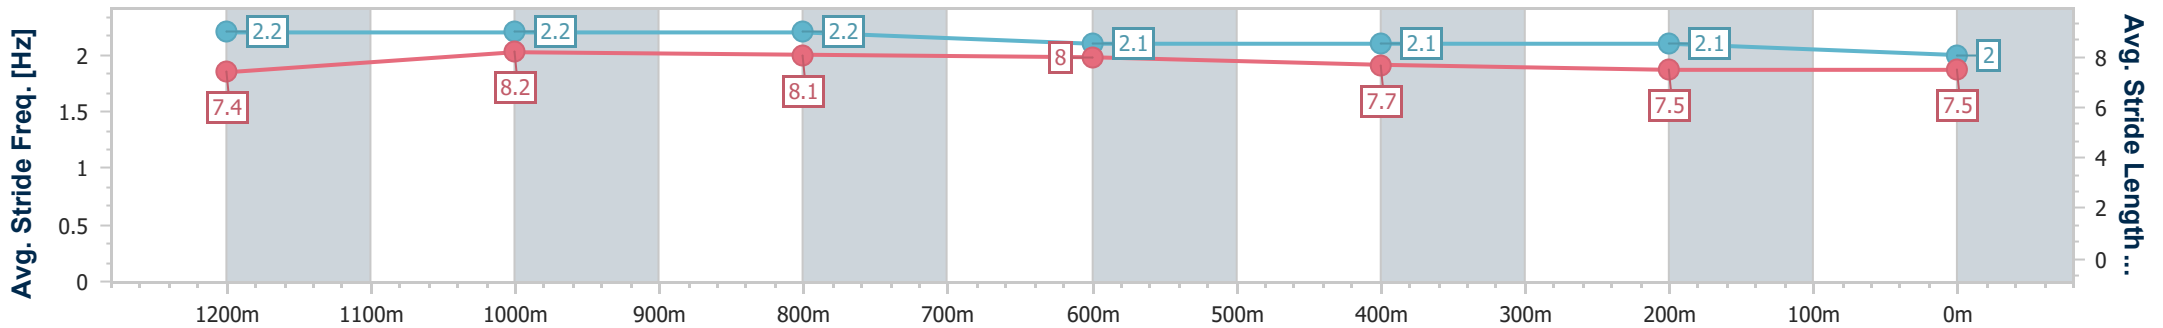

Aquis Park Gold Coast QLD Professional
Race 1: SOLOMONS TWEED HEADS Maiden Handicap - 1400m

07 December 2024 - 14:14

Track Rating: Soft 5, Weather: Fine, Rail Position: +3m 900m-
W/Post; True Remainder

Section	Overall	1200m	1000m	800m	600m	400m	200m
Section Times	1:23.87 [9] (0:12.88)	1:10.99 [7] (0:11.01)	0:59.98 [8] (0:11.32)	0:48.66 [8] (0:11.57)	0:37.09 [9] (0:12.11)	0:24.98 [10] (0:12.30)	0:12.68 [9] (0:12.68)
Average Speed [km/h]	56.1	65.4	63.0	62.2	59.6	58.7	56.6
Top Speed [km/h]	65.4	65.9	64.0	63.7	60.5	60.1	58.3
Avg. Dist. to Rail [m]	4.0	0.4	1.3	0.4	0.5	1.0	1.3
Avg. Stride Freq. [Hz]	2.3	2.3	2.3	2.2	2.2	2.2	2.1
Avg. Stride Length [m]	7.0	7.8	7.7	7.7	7.5	7.3	7.3

- [] Ranking at each section and finish
- .-.- No data available at this section
- NA No data available

Horse/Jockey Name	Yippee Bean
Final Rank	10
Fastest Section Time (Section)	0:10.90 (1200m)
Top Speed [km/h] (Section)	67.4 (1200m)
Race State	Finished

Aquis Park Gold Coast QLD Professional
Race 1: SOLOMONS TWEED HEADS Maiden Handicap - 1400m

07 December 2024 - 14:14

Track Rating: Soft 5, Weather: Fine, Rail Position: +3m 900m-
W/Post; True Remainder

Section	Overall	1200m	1000m	800m	600m	400m	200m
Section Times	1:24.47 [10] (0:12.46)	1:12.01 [1] (0:10.90)	1:01.11 [4] (0:11.43)	0:49.68 [5] (0:11.66)	0:38.02 [6] (0:12.14)	0:25.88 [7] (0:12.76)	0:13.12 [11] (0:13.12)
Average Speed [km/h]	57.8	66.2	63.4	62.0	59.5	56.7	54.9
Top Speed [km/h]	66.0	67.4	65.4	62.8	61.4	57.5	55.7
Avg. Dist. to Rail [m]	6.8	3.0	1.6	1.1	1.0	3.9	5.7
Avg. Stride Freq. [Hz]	2.2	2.2	2.2	2.1	2.1	2.1	2.0
Avg. Stride Length [m]	7.4	8.2	8.1	8.0	7.7	7.5	7.5