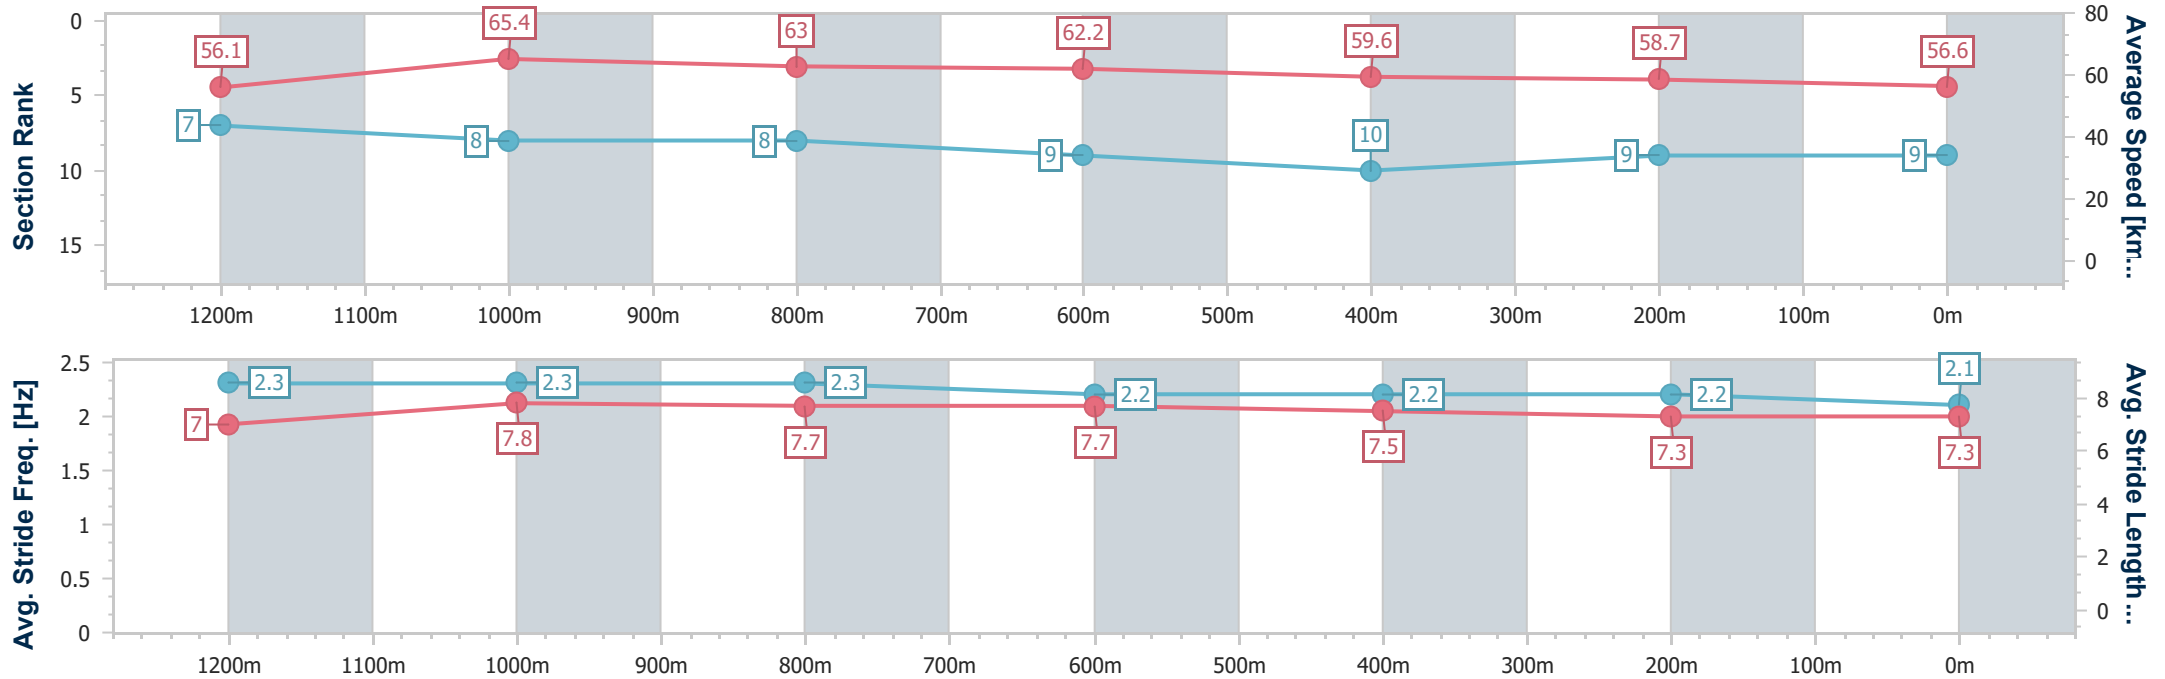

- [] Ranking at each section and finish
- .-.- No data available at this section
- NA No data available

Horse/Jockey Name	Key Component
Final Rank	9
Fastest Section Time (Section)	0:11.01 (1200m)
Top Speed [km/h] (Section)	65.9 (1200m)
Race State	Finished

Aquis Park Gold Coast QLD Professional
Race 1: SOLOMONS TWEED HEADS Maiden Handicap - 1400m

07 December 2024 - 14:14

Track Rating: Soft 5, Weather: Fine, Rail Position: +3m 900m-
W/Post; True Remainder

Section	Overall	1200m	1000m	800m	600m	400m	200m
Section Times	1:23.87 [9] (0:12.88)	1:10.99 [7] (0:11.01)	0:59.98 [8] (0:11.32)	0:48.66 [8] (0:11.57)	0:37.09 [9] (0:12.11)	0:24.98 [10] (0:12.30)	0:12.68 [9] (0:12.68)
Average Speed [km/h]	56.1	65.4	63.0	62.2	59.6	58.7	56.6
Top Speed [km/h]	65.4	65.9	64.0	63.7	60.5	60.1	58.3
Avg. Dist. to Rail [m]	4.0	0.4	1.3	0.4	0.5	1.0	1.3
Avg. Stride Freq. [Hz]	2.3	2.3	2.3	2.2	2.2	2.2	2.1
Avg. Stride Length [m]	7.0	7.8	7.7	7.7	7.5	7.3	7.3