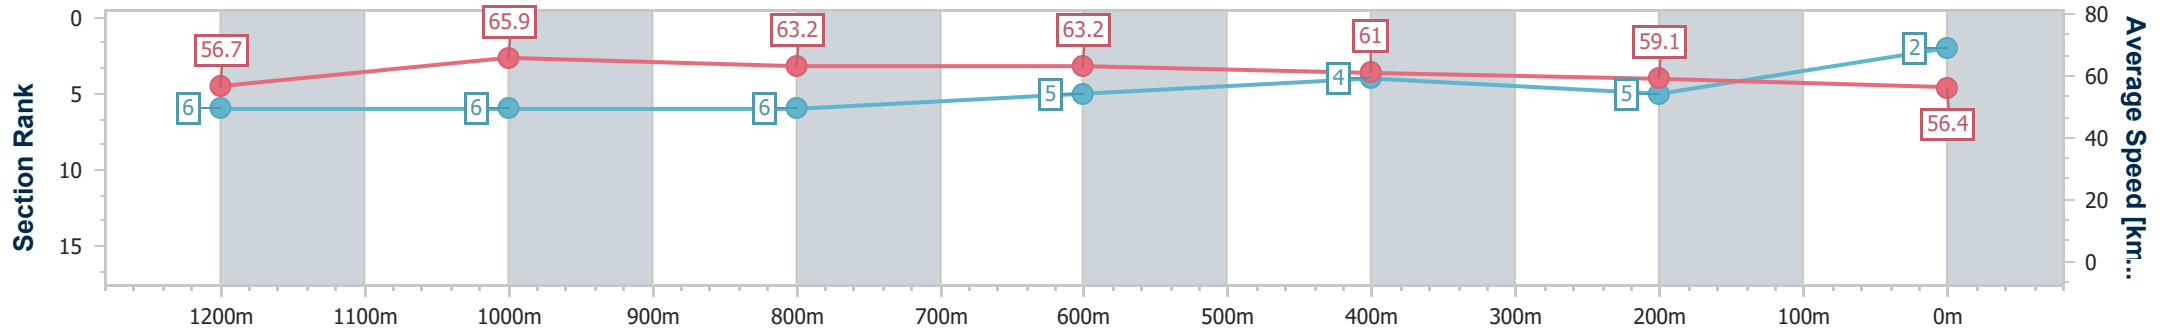

Horse/Jockey Name	Hang Out
Final Rank	2
Fastest Section Time (Section)	0:10.94 (1200m)
Top Speed [km/h] (Section)	66.4 (1200m)
Race State	Finished

Aquis Park Gold Coast QLD Professional
Race 1: SOLOMONS TWEED HEADS Maiden Handicap - 1400m

07 December 2024 - 14:14

Track Rating: Soft 5, Weather: Fine, Rail Position: +3m 900m-
W/Post; True Remainder

Section	Overall	1200m	1000m	800m	600m	400m	200m
Section Times	1:23.10 [2] (0:12.71)	1:10.39 [6] (0:10.94)	0:59.45 [6] (0:11.29)	0:48.16 [6] (0:11.40)	0:36.76 [5] (0:11.82)	0:24.94 [4] (0:12.19)	0:12.75 [5] (0:12.75)
Average Speed [km/h]	56.7	65.9	63.2	63.2	61.0	59.1	56.4
Top Speed [km/h]	66.1	66.4	64.4	64.1	61.7	60.2	58.4
Avg. Dist. to Rail [m]	5.7	1.1	1.0	0.6	0.8	4.5	5.1
Avg. Stride Freq. [Hz]	2.3	2.3	2.3	2.3	2.3	2.3	2.3
Avg. Stride Length [m]	6.9	7.9	7.8	7.7	7.5	7.1	6.8

- [ ] Ranking at each section and finish
- -.-.- No data available at this section
- NA No data available