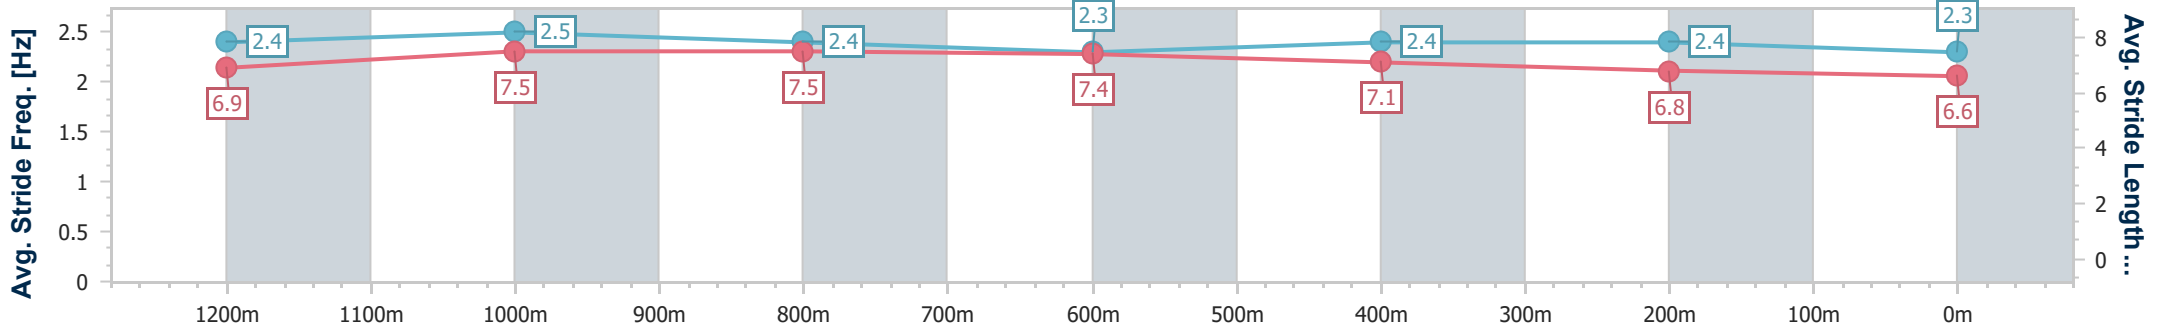

Horse/Jockey Name	Aima Sun
Final Rank	4
Fastest Section Time (Section)	0:10.71 (1200m)
Top Speed [km/h] (Section)	68.1 (1200m)
Race State	Finished

Aquis Park Gold Coast QLD Professional
Race 1: SOLOMONS TWEED HEADS Maiden Handicap - 1400m

07 December 2024 - 14:14

Track Rating: Soft 5, Weather: Fine, Rail Position: +3m 900m-
W/Post; True Remainder

Section	Overall	1200m	1000m	800m	600m	400m	200m
Section Times	1:23.23 [4] (0:12.47)	1:10.76 [2] (0:10.71)	1:00.05 [2] (0:11.10)	0:48.95 [2] (0:11.55)	0:37.40 [2] (0:11.83)	0:25.57 [2] (0:12.43)	0:13.14 [2] (0:13.14)
Average Speed [km/h]	57.6	67.1	64.4	62.2	60.8	58.1	54.8
Top Speed [km/h]	65.9	68.1	66.0	63.3	61.8	59.1	56.6
Avg. Dist. to Rail [m]	4.4	1.0	1.3	0.8	0.6	2.4	3.3
Avg. Stride Freq. [Hz]	2.4	2.5	2.4	2.3	2.4	2.4	2.3
Avg. Stride Length [m]	6.9	7.5	7.5	7.4	7.1	6.8	6.6

- [ ] Ranking at each section and finish
- -.-.- No data available at this section
- NA No data available