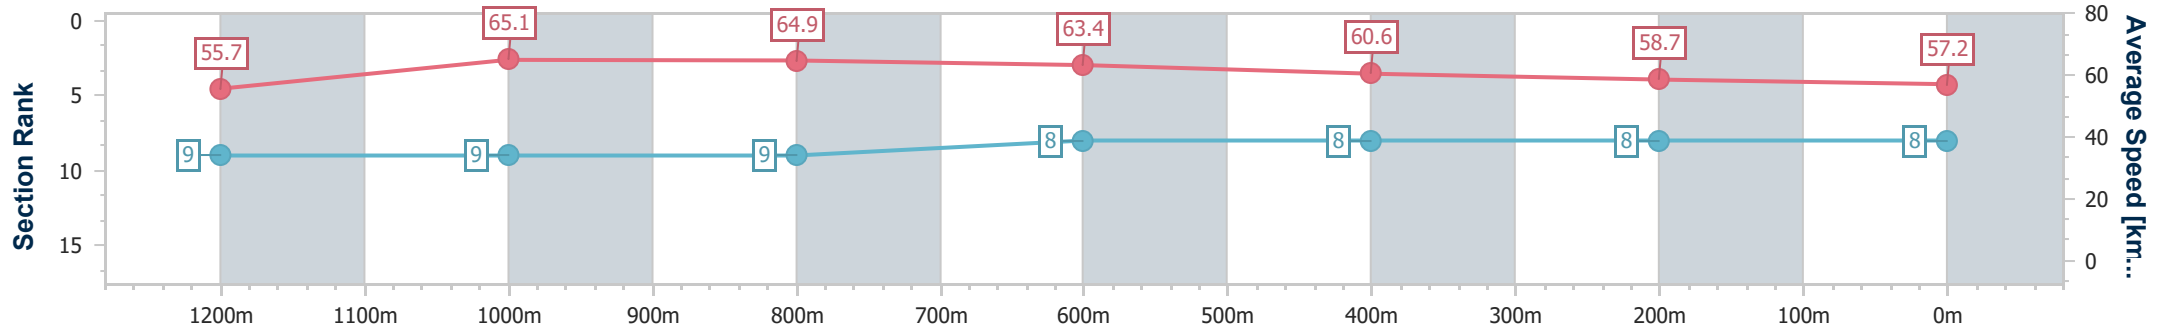

Horse/Jockey Name	Deja Zou
Final Rank	8
Fastest Section Time (Section)	0:11.05 (1200m)
Top Speed [km/h] (Section)	65.9 (1200m)
Race State	Finished

Aquis Park Gold Coast QLD Professional
Race 1: SOLOMONS TWEED HEADS Maiden Handicap - 1400m

07 December 2024 - 14:14

Track Rating: Soft 5, Weather: Fine, Rail Position: +3m 900m-
W/Post; True Remainder

Section	Overall	1200m	1000m	800m	600m	400m	200m							
Section Times	1:23.58 [8] (0:12.91)	1:10.67 [9] (0:11.05)	0:59.62 [9] (0:11.26)	0:48.36 [9] (0:11.45)	0:36.91 [8] (0:11.99)	0:24.92 [8] (0:12.35)	0:12.57 [8] (0:12.57)							
Average Speed [km/h]	55.7	65.1	64.9	63.4	60.6	58.7	57.2							
Top Speed [km/h]	64.3	65.9	65.5	65.2	62.4	59.6	59.3							
Avg. Dist. to Rail [m]	9.1	3.3	2.4	2.0	1.7	6.0	7.4							
Avg. Stride Freq. [Hz]	2.3	2.3	2.3	2.3	2.3	2.3	2.3							
Avg. Stride Length [m]	6.9	7.8	7.7	7.8	7.5	7.1	6.9							

- [ ] Ranking at each section and finish
- -.-.- No data available at this section
- NA No data available