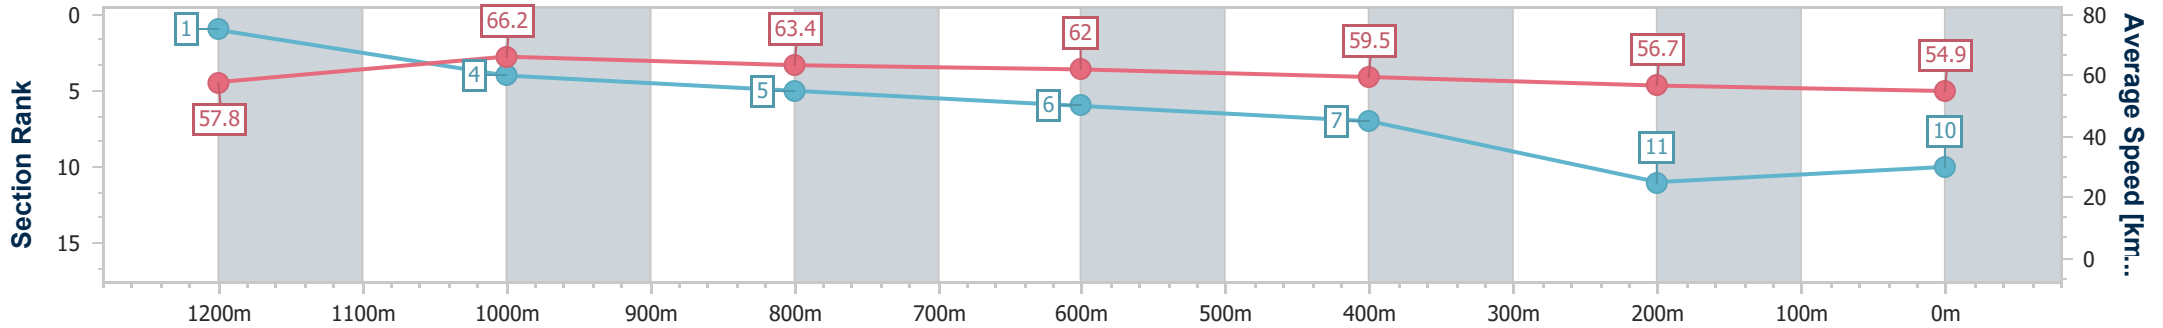

Horse/Jockey Name	Yippee Bean
Final Rank	10
Fastest Section Time (Section)	0:10.90 (1200m)
Top Speed [km/h] (Section)	67.4 (1200m)
Race State	Finished

Aquis Park Gold Coast QLD Professional
Race 1: SOLOMONS TWEED HEADS Maiden Handicap - 1400m

07 December 2024 - 14:14

Track Rating: Soft 5, Weather: Fine, Rail Position: +3m 900m-
W/Post; True Remainder

Section	Overall	1200m	1000m	800m	600m	400m	200m
Section Times	1:24.47 [10] (0:12.46)	1:12.01 [1] (0:10.90)	1:01.11 [4] (0:11.43)	0:49.68 [5] (0:11.66)	0:38.02 [6] (0:12.14)	0:25.88 [7] (0:12.76)	0:13.12 [11] (0:13.12)
Average Speed [km/h]	57.8	66.2	63.4	62.0	59.5	56.7	54.9
Top Speed [km/h]	66.0	67.4	65.4	62.8	61.4	57.5	55.7
Avg. Dist. to Rail [m]	6.8	3.0	1.6	1.1	1.0	3.9	5.7
Avg. Stride Freq. [Hz]	2.2	2.2	2.2	2.1	2.1	2.1	2.0
Avg. Stride Length [m]	7.4	8.2	8.1	8.0	7.7	7.5	7.5

- [ ] Ranking at each section and finish
- -.-.- No data available at this section
- NA No data available