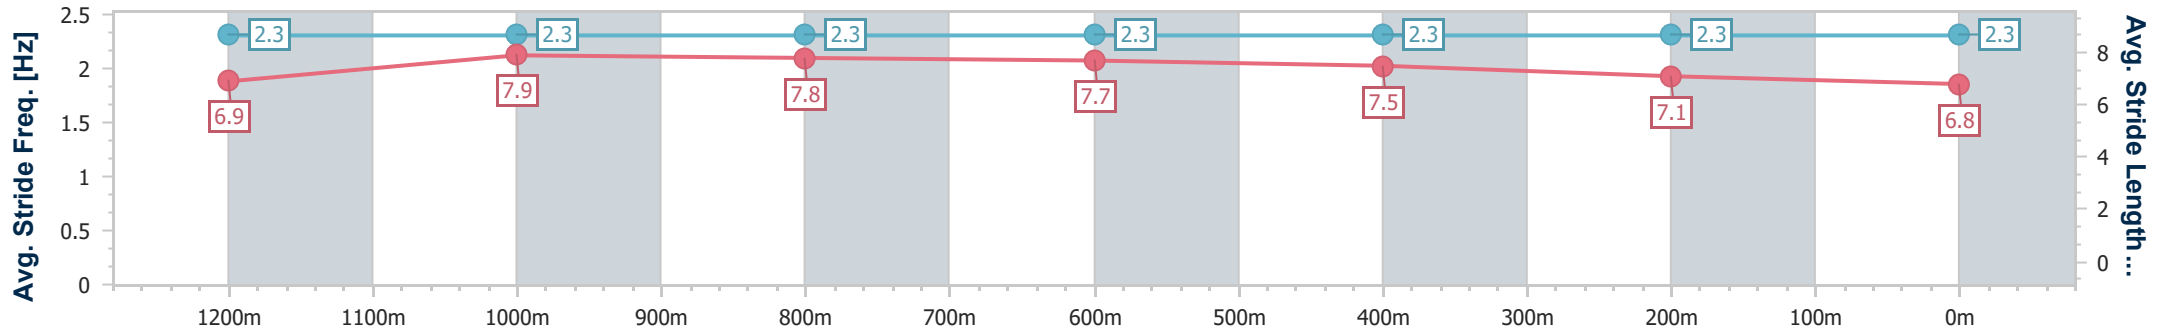

Horse/Jockey Name	Hang Out
Final Rank	2
Fastest Section Time (Section)	0:10.94 (1200m)
Top Speed [km/h] (Section)	66.4 (1200m)
Race State	Finished

Aquis Park Gold Coast QLD Professional
Race 1: SOLOMONS TWEED HEADS Maiden Handicap - 1400m

07 December 2024 - 14:14

Track Rating: Soft 5, Weather: Fine, Rail Position: +3m 900m-
W/Post; True Remainder

Section	Overall	1200m	1000m	800m	600m	400m	200m
Section Times	1:23.10 [2] (0:12.71)	1:10.39 [6] (0:10.94)	0:59.45 [6] (0:11.29)	0:48.16 [6] (0:11.40)	0:36.76 [5] (0:11.82)	0:24.94 [4] (0:12.19)	0:12.75 [5] (0:12.75)
Average Speed [km/h]	56.7	65.9	63.2	63.2	61.0	59.1	56.4
Top Speed [km/h]	66.1	66.4	64.4	64.1	61.7	60.2	58.4
Avg. Dist. to Rail [m]	5.7	1.1	1.0	0.6	0.8	4.5	5.1
Avg. Stride Freq. [Hz]	2.3	2.3	2.3	2.3	2.3	2.3	2.3
Avg. Stride Length [m]	6.9	7.9	7.8	7.7	7.5	7.1	6.8

- [ ] Ranking at each section and finish
- -.-.- No data available at this section
- NA No data available