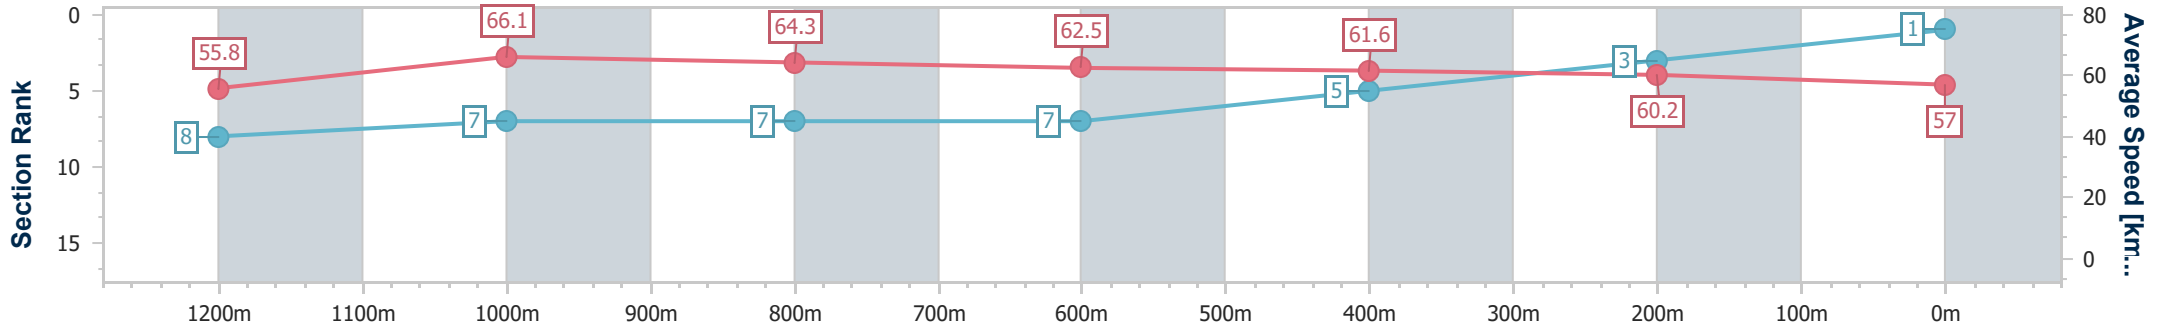

07 December 2024 - 14:14

Track Rating: Soft 5, Weather: Fine, Rail Position: +3m 900m-W/Post; True Remainder

Section	Overall	1200m	1000m	800m	600m	400m	200m							
Section Times	1:22.96 [1] (0:12.90)	1:10.06 [8] (0:10.93)	0:59.13 [7] (0:11.21)	0:47.92 [7] (0:11.57)	0:36.35 [7] (0:11.74)	0:24.61 [5] (0:11.97)	0:12.64 [3] (0:12.64)							
Average Speed [km/h]	55.8	66.1	64.3	62.5	61.6	60.2	57.0							
Top Speed [km/h]	66.7	67.3	66.3	65.1	62.5	61.2	59.3							
Avg. Dist. to Rail [m]	5.8	0.7	1.5	1.8	0.7	0.6	0.1							
Avg. Stride Freq. [Hz]	2.3	2.4	2.3	2.3	2.3	2.4	2.3							
Avg. Stride Length [m]	6.8	7.8	7.7	7.7	7.4	7.1	6.9							