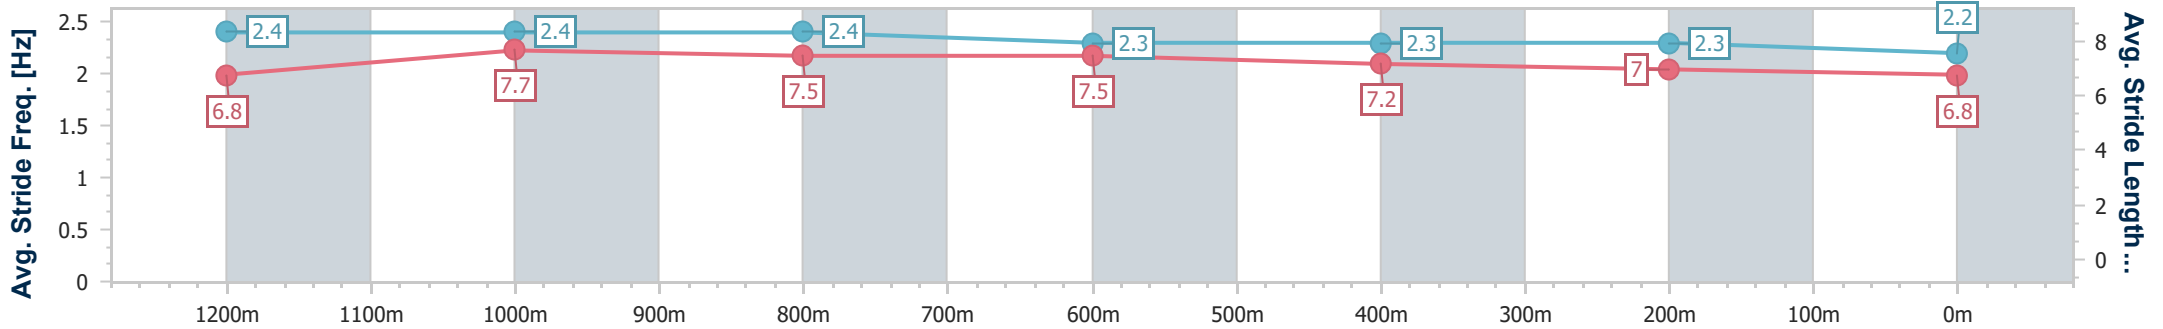

Horse/Jockey Name	Tipped Off
Final Rank	7
Fastest Section Time (Section)	0:10.83 (1200m)
Top Speed [km/h] (Section)	67.7 (1200m)
Race State	Finished

Aquis Park Gold Coast QLD Professional
Race 1: SOLOMONS TWEED HEADS Maiden Handicap - 1400m

07 December 2024 - 14:14

Track Rating: Soft 5, Weather: Fine, Rail Position: +3m 900m-
W/Post; True Remainder

Section	Overall	1200m	1000m	800m	600m	400m	200m
Section Times	1:23.56 [7] (0:12.65)	1:10.91 [5] (0:10.83)	1:00.08 [5] (0:11.18)	0:48.90 [4] (0:11.48)	0:37.42 [3] (0:11.84)	0:25.58 [3] (0:12.36)	0:13.22 [4] (0:13.22)
Average Speed [km/h]	56.9	66.6	63.9	62.3	60.7	58.4	54.6
Top Speed [km/h]	67.3	67.7	65.8	63.8	61.6	60.5	57.2
Avg. Dist. to Rail [m]	1.8	1.3	1.6	0.8	0.5	2.8	3.2
Avg. Stride Freq. [Hz]	2.4	2.4	2.4	2.3	2.3	2.3	2.2
Avg. Stride Length [m]	6.8	7.7	7.5	7.5	7.2	7.0	6.8

- [ ] Ranking at each section and finish
- -.-.- No data available at this section
- NA No data available