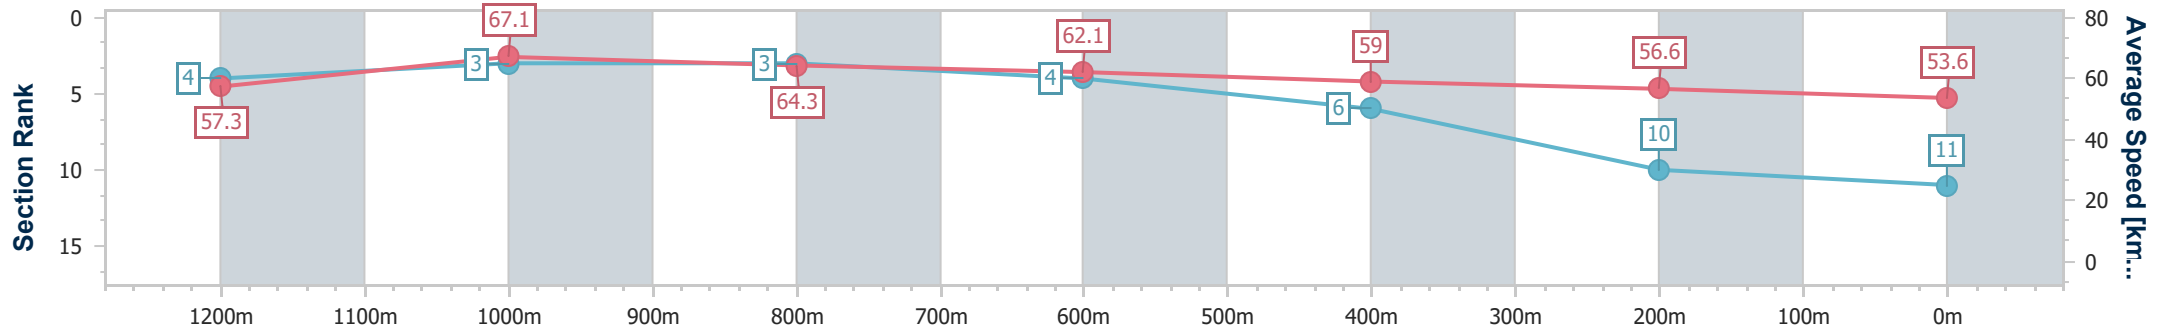

- [] Ranking at each section and finish
- .-.- No data available at this section
- NA No data available

Horse/Jockey Name	Remomia
Final Rank	11
Fastest Section Time (Section)	0:10.74 (1200m)
Top Speed [km/h] (Section)	68.0 (1200m)
Race State	Finished

Aquis Park Gold Coast QLD Professional
Race 1: SOLOMONS TWEED HEADS Maiden Handicap - 1400m

07 December 2024 - 14:14

Track Rating: Soft 5, Weather: Fine, Rail Position: +3m 900m-
W/Post; True Remainder

Section	Overall	1200m	1000m	800m	600m	400m	200m
Section Times	1:24.67 [11] (0:12.55)	1:12.12 [4] (0:10.74)	1:01.38 [3] (0:11.22)	0:50.16 [3] (0:11.64)	0:38.52 [4] (0:12.32)	0:26.20 [6] (0:12.73)	0:13.47 [10] (0:13.47)
Average Speed [km/h]	57.3	67.1	64.3	62.1	59.0	56.6	53.6
Top Speed [km/h]	66.6	68.0	65.6	63.3	60.7	57.4	55.7
Avg. Dist. to Rail [m]	2.7	0.5	1.1	0.7	1.2	2.9	3.8
Avg. Stride Freq. [Hz]	2.5	2.6	2.5	2.5	2.4	2.4	2.3
Avg. Stride Length [m]	6.6	7.2	7.0	7.0	6.7	6.5	6.3