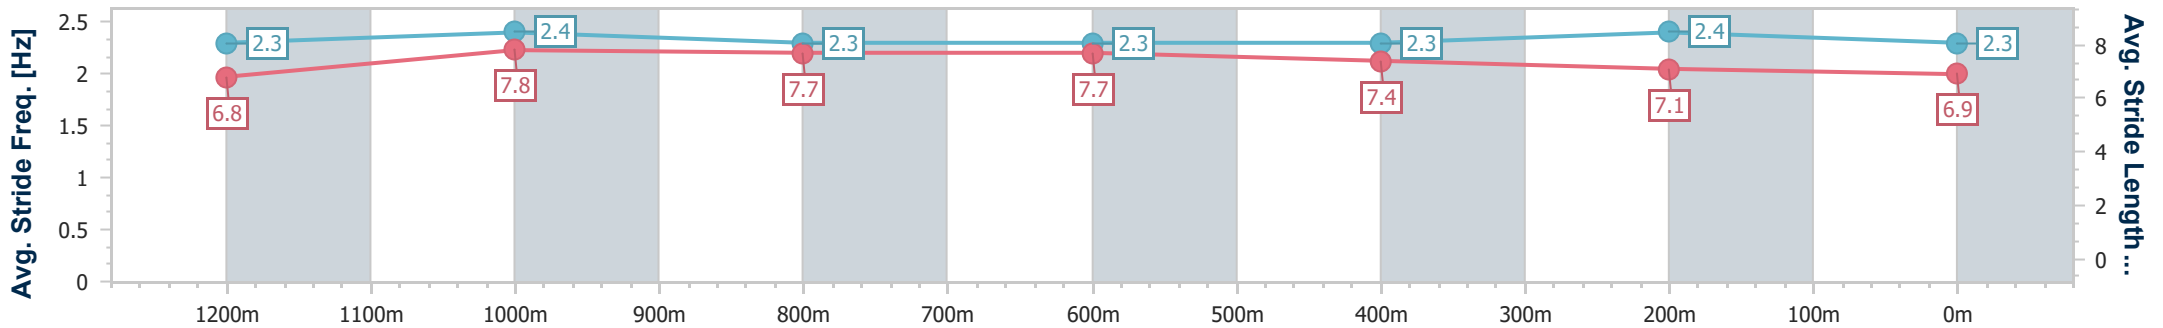

07 December 2024 - 14:14

Track Rating: Soft 5, Weather: Fine, Rail Position: +3m 900m-W/Post; True Remainder

Section	Overall	1200m	1000m	800m	600m	400m	200m							
Section Times	1:22.96 [1] (0:12.90)	1:10.06 [8] (0:10.93)	0:59.13 [7] (0:11.21)	0:47.92 [7] (0:11.57)	0:36.35 [7] (0:11.74)	0:24.61 [5] (0:11.97)	0:12.64 [3] (0:12.64)							
Average Speed [km/h]	55.8	66.1	64.3	62.5	61.6	60.2	57.0							
Top Speed [km/h]	66.7	67.3	66.3	65.1	62.5	61.2	59.3							
Avg. Dist. to Rail [m]	5.8	0.7	1.5	1.8	0.7	0.6	0.1							
Avg. Stride Freq. [Hz]	2.3	2.4	2.3	2.3	2.3	2.4	2.3							
Avg. Stride Length [m]	6.8	7.8	7.7	7.7	7.4	7.1	6.9							