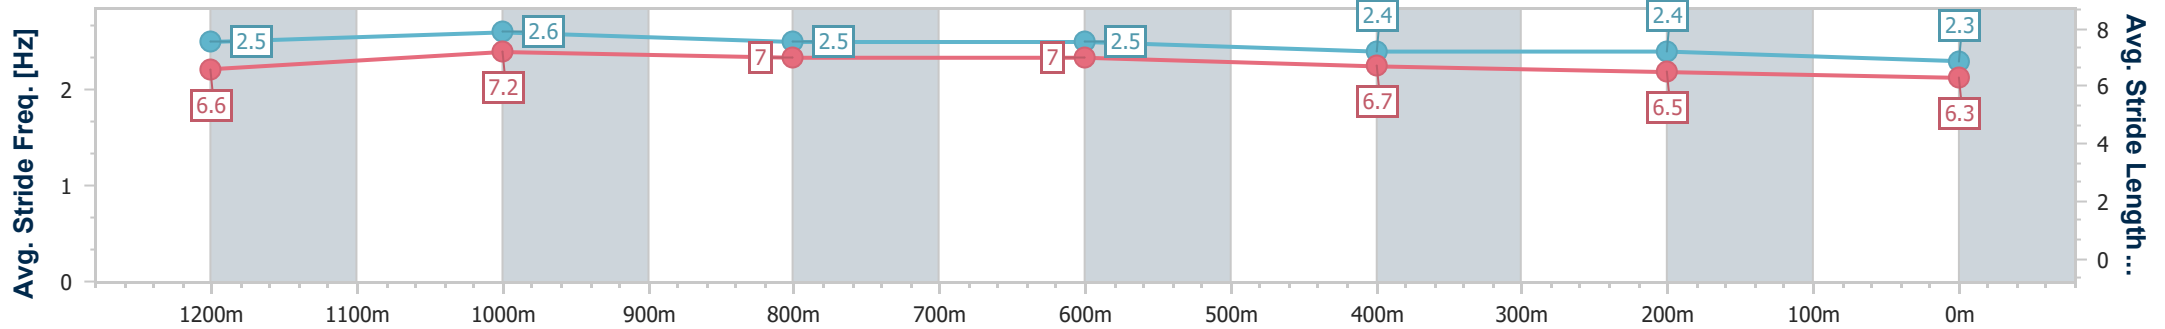

Aquis Park Gold Coast QLD Professional
Race 1: SOLOMONS TWEED HEADS Maiden Handicap - 1400m

07 December 2024 - 14:14

Track Rating: Soft 5, Weather: Fine, Rail Position: +3m 900m-
W/Post; True Remainder

Section	Overall	1200m	1000m	800m	600m	400m	200m
Section Times	1:24.47 [10] (0:12.46)	1:12.01 [1] (0:10.90)	1:01.11 [4] (0:11.43)	0:49.68 [5] (0:11.66)	0:38.02 [6] (0:12.14)	0:25.88 [7] (0:12.76)	0:13.12 [11] (0:13.12)
Average Speed [km/h]	57.8	66.2	63.4	62.0	59.5	56.7	54.9
Top Speed [km/h]	66.0	67.4	65.4	62.8	61.4	57.5	55.7
Avg. Dist. to Rail [m]	6.8	3.0	1.6	1.1	1.0	3.9	5.7
Avg. Stride Freq. [Hz]	2.2	2.2	2.2	2.1	2.1	2.1	2.0
Avg. Stride Length [m]	7.4	8.2	8.1	8.0	7.7	7.5	7.5

- [] Ranking at each section and finish
- .-.- No data available at this section
- NA No data available

Horse/Jockey Name	Remomia
Final Rank	11
Fastest Section Time (Section)	0:10.74 (1200m)
Top Speed [km/h] (Section)	68.0 (1200m)
Race State	Finished

Aquis Park Gold Coast QLD Professional
Race 1: SOLOMONS TWEED HEADS Maiden Handicap - 1400m

07 December 2024 - 14:14

Track Rating: Soft 5, Weather: Fine, Rail Position: +3m 900m-
W/Post; True Remainder

Section	Overall	1200m	1000m	800m	600m	400m	200m
Section Times	1:24.67 [11] (0:12.55)	1:12.12 [4] (0:10.74)	1:01.38 [3] (0:11.22)	0:50.16 [3] (0:11.64)	0:38.52 [4] (0:12.32)	0:26.20 [6] (0:12.73)	0:13.47 [10] (0:13.47)
Average Speed [km/h]	57.3	67.1	64.3	62.1	59.0	56.6	53.6
Top Speed [km/h]	66.6	68.0	65.6	63.3	60.7	57.4	55.7
Avg. Dist. to Rail [m]	2.7	0.5	1.1	0.7	1.2	2.9	3.8
Avg. Stride Freq. [Hz]	2.5	2.6	2.5	2.5	2.4	2.4	2.3
Avg. Stride Length [m]	6.6	7.2	7.0	7.0	6.7	6.5	6.3

- [] Ranking at each section and finish
- .-.- No data available at this section
- NA No data available