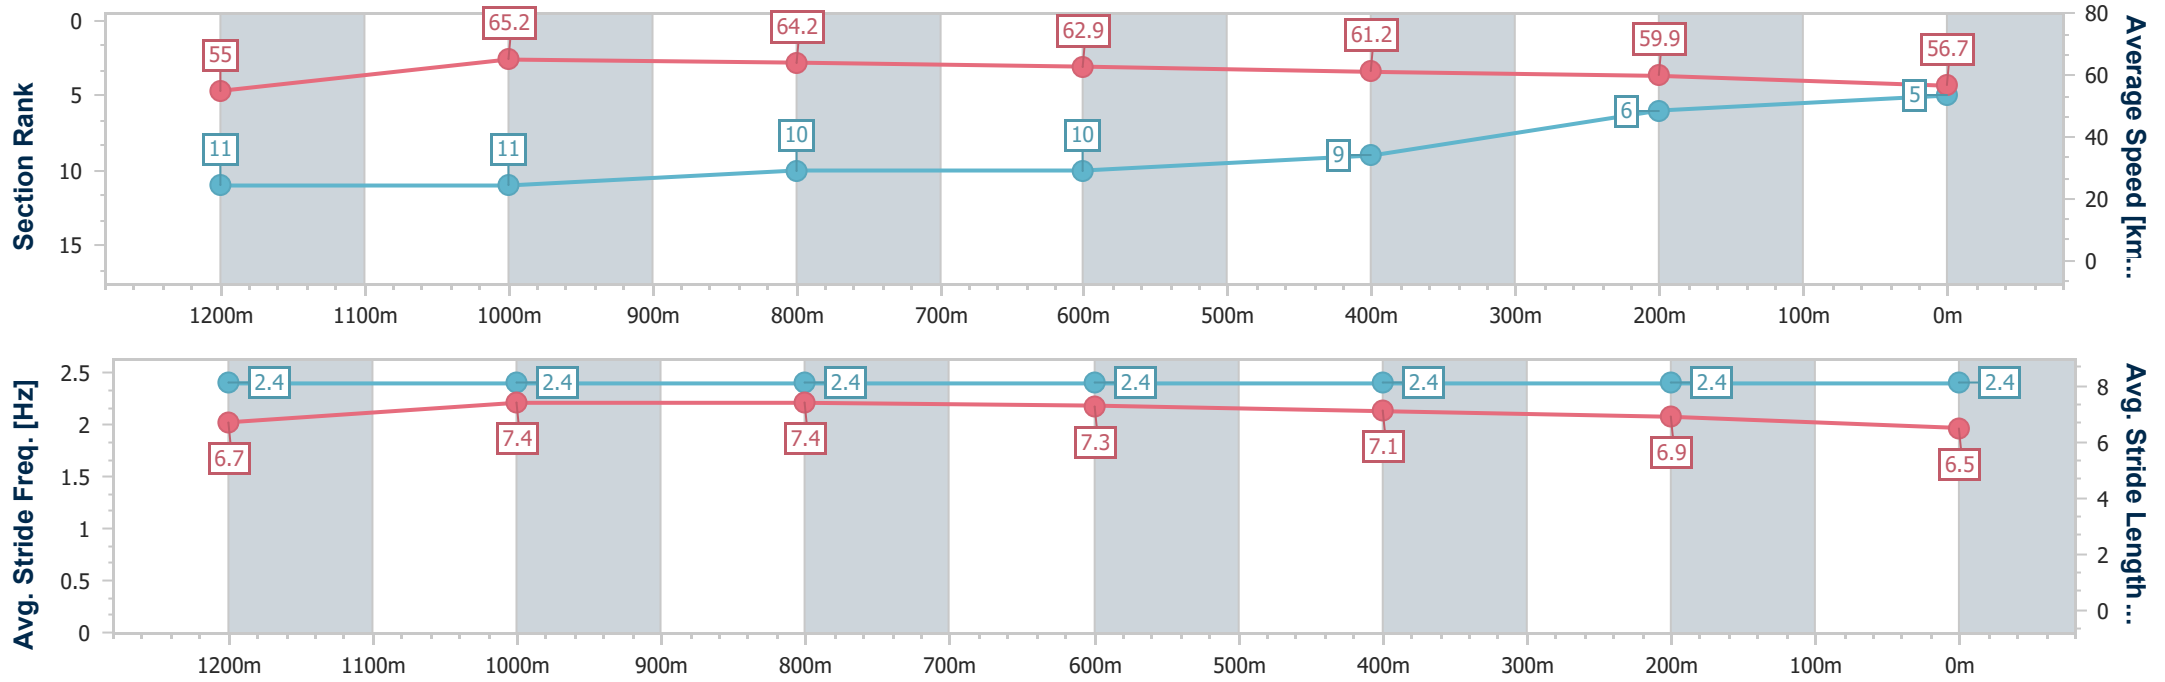

Horse/Jockey Name	Lip Smacker
Final Rank	5
Fastest Section Time (Section)	0:11.02 (1200m)
Top Speed [km/h] (Section)	66.4 (1200m)
Race State	Finished

Aquis Park Gold Coast QLD Professional
Race 1: SOLOMONS TWEED HEADS Maiden Handicap - 1400m

07 December 2024 - 14:14

Track Rating: Soft 5, Weather: Fine, Rail Position: +3m 900m-
W/Post; True Remainder

Section	Overall	1200m	1000m	800m	600m	400m	200m
Section Times	1:23.44 [5] (0:13.15)	1:10.29 [11] (0:11.02)	0:59.27 [11] (0:11.24)	0:48.03 [10] (0:11.52)	0:36.51 [10] (0:11.82)	0:24.69 [9] (0:12.02)	0:12.67 [6] (0:12.67)
Average Speed [km/h]	55.0	65.2	64.2	62.9	61.2	59.9	56.7
Top Speed [km/h]	65.4	66.4	65.4	64.8	62.6	60.9	60.5
Avg. Dist. to Rail [m]	11.0	2.2	1.4	1.5	0.3	0.2	1.2
Avg. Stride Freq. [Hz]	2.4	2.4	2.4	2.4	2.4	2.4	2.4
Avg. Stride Length [m]	6.7	7.4	7.4	7.3	7.1	6.9	6.5

- [ ] Ranking at each section and finish
- -.-.- No data available at this section
- NA No data available