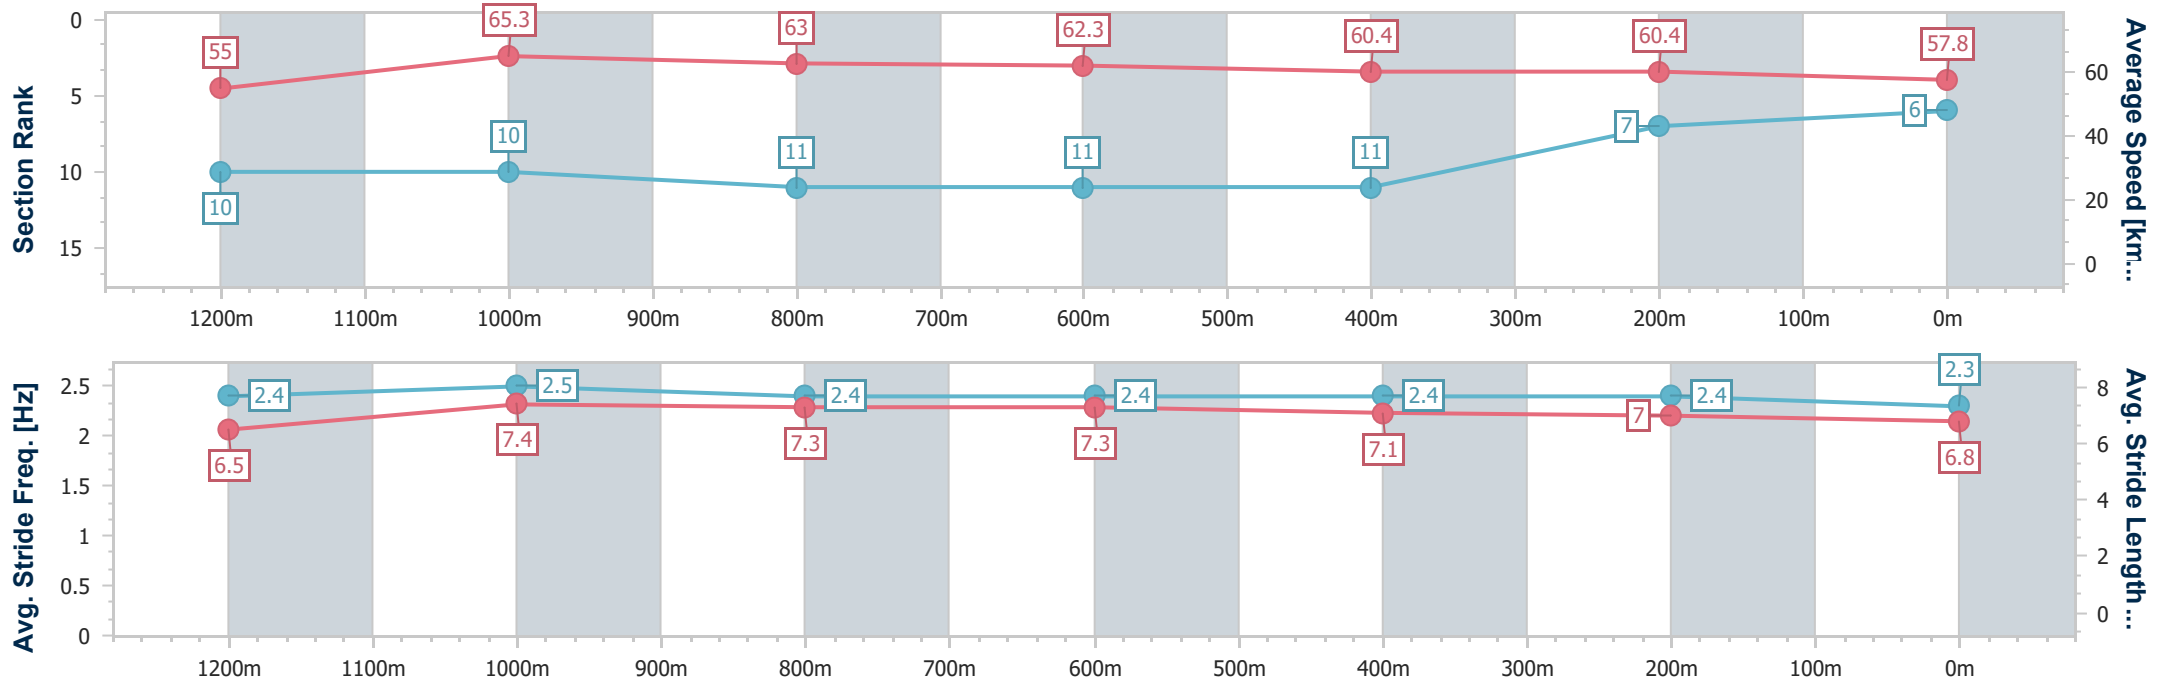

Horse/Jockey Name	Avior
Final Rank	6
Fastest Section Time (Section)	0:11.05 (1200m)
Top Speed [km/h] (Section)	65.5 (1200m)
Race State	Finished

Aquis Park Gold Coast QLD Professional
Race 1: SOLOMONS TWEED HEADS Maiden Handicap - 1400m

07 December 2024 - 14:14

Track Rating: Soft 5, Weather: Fine, Rail Position: +3m 900m-
W/Post; True Remainder

Section	Overall	1200m	1000m	800m	600m	400m	200m
Section Times	1:23.45 [6] (0:13.09)	1:10.36 [10] (0:11.05)	0:59.31 [10] (0:11.46)	0:47.85 [11] (0:11.58)	0:36.27 [11] (0:11.85)	0:24.42 [11] (0:11.97)	0:12.45 [7] (0:12.45)
Average Speed [km/h]	55.0	65.3	63.0	62.3	60.4	60.4	57.8
Top Speed [km/h]	65.3	65.5	65.1	64.2	61.2	61.1	59.8
Avg. Dist. to Rail [m]	10.0	2.0	1.5	0.8	0.9	2.4	5.6
Avg. Stride Freq. [Hz]	2.4	2.5	2.4	2.4	2.4	2.4	2.3
Avg. Stride Length [m]	6.5	7.4	7.3	7.3	7.1	7.0	6.8

- [ ] Ranking at each section and finish
- -.-.- No data available at this section
- NA No data available