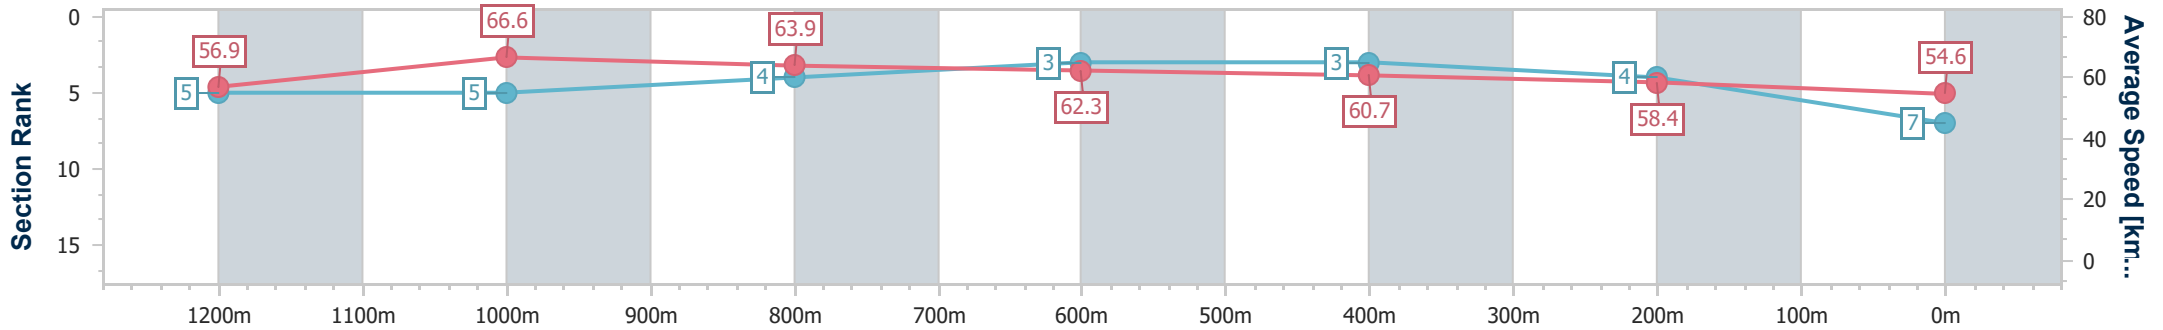

Horse/Jockey Name	Tipped Off
Final Rank	7
Fastest Section Time (Section)	0:10.83 (1200m)
Top Speed [km/h] (Section)	67.7 (1200m)
Race State	Finished

Aquis Park Gold Coast QLD Professional
Race 1: SOLOMONS TWEED HEADS Maiden Handicap - 1400m

07 December 2024 - 14:14

Track Rating: Soft 5, Weather: Fine, Rail Position: +3m 900m-
W/Post; True Remainder

Section	Overall	1200m	1000m	800m	600m	400m	200m
Section Times	1:23.56 [7] (0:12.65)	1:10.91 [5] (0:10.83)	1:00.08 [5] (0:11.18)	0:48.90 [4] (0:11.48)	0:37.42 [3] (0:11.84)	0:25.58 [3] (0:12.36)	0:13.22 [4] (0:13.22)
Average Speed [km/h]	56.9	66.6	63.9	62.3	60.7	58.4	54.6
Top Speed [km/h]	67.3	67.7	65.8	63.8	61.6	60.5	57.2
Avg. Dist. to Rail [m]	1.8	1.3	1.6	0.8	0.5	2.8	3.2
Avg. Stride Freq. [Hz]	2.4	2.4	2.4	2.3	2.3	2.3	2.2
Avg. Stride Length [m]	6.8	7.7	7.5	7.5	7.2	7.0	6.8

- [ ] Ranking at each section and finish
- -.-.- No data available at this section
- NA No data available