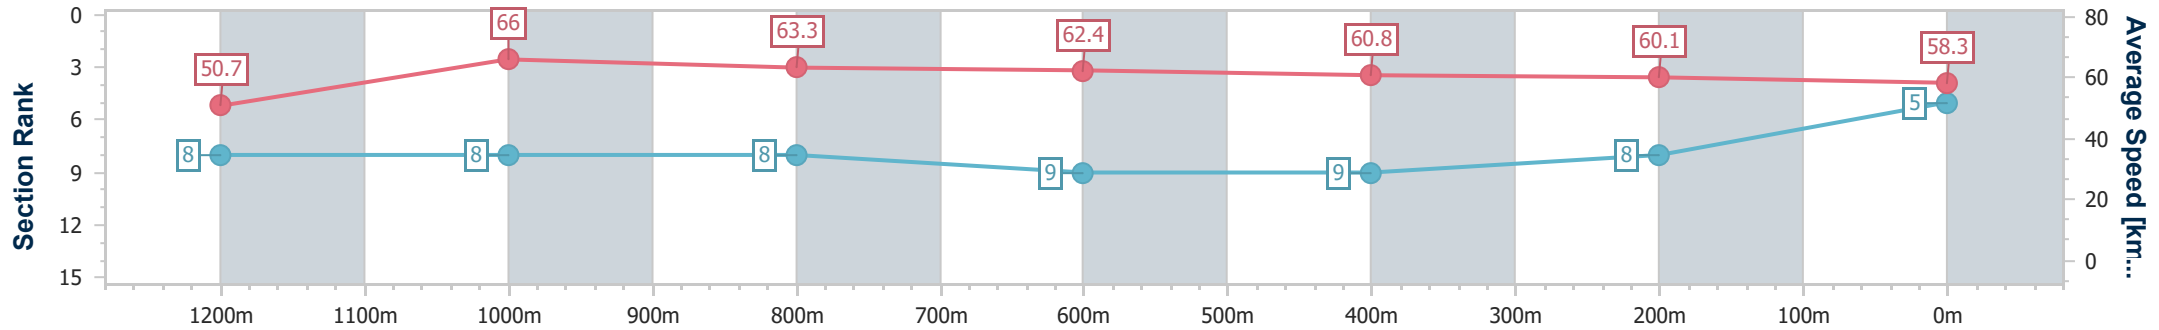

Horse/Jockey Name	Tiritiri
Final Rank	5
Fastest Section Time (Section)	0:10.95 (1200m)
Top Speed [km/h] (Section)	67.4 (Overall)
Race State	Finished

Aquis Park Gold Coast QLD Professional
Race 6: KARNDEAN DESIGN FLOORING Class 2 Handicap - 1400m

07 December 2024 - 17:28

Track Rating: Good 4, Weather: Fine, Rail Position: +3m 900m-W/Post; True Remainder

Section	Overall	1200m	1000m	800m	600m	400m	200m
Section Times	1:24.39 [5] (0:14.20)	1:10.19 [8] (0:10.95)	0:59.24 [8] (0:11.40)	0:47.84 [8] (0:11.56)	0:36.28 [9] (0:11.88)	0:24.40 [9] (0:12.01)	0:12.39 [8] (0:12.39)
Average Speed [km/h]	50.7	66.0	63.3	62.4	60.8	60.1	58.3
Top Speed [km/h]	67.4	67.1	64.4	63.7	62.2	61.2	60.5
Avg. Dist. to Rail [m]	3.6	0.6	1.4	1.4	0.6	4.8	3.8
Avg. Stride Freq. [Hz]	2.3	2.4	2.4	2.4	2.3	2.4	2.3
Avg. Stride Length [m]	6.0	7.6	7.3	7.4	7.4	7.0	6.9

- [ ] Ranking at each section and finish
- -.-.- No data available at this section
- NA No data available