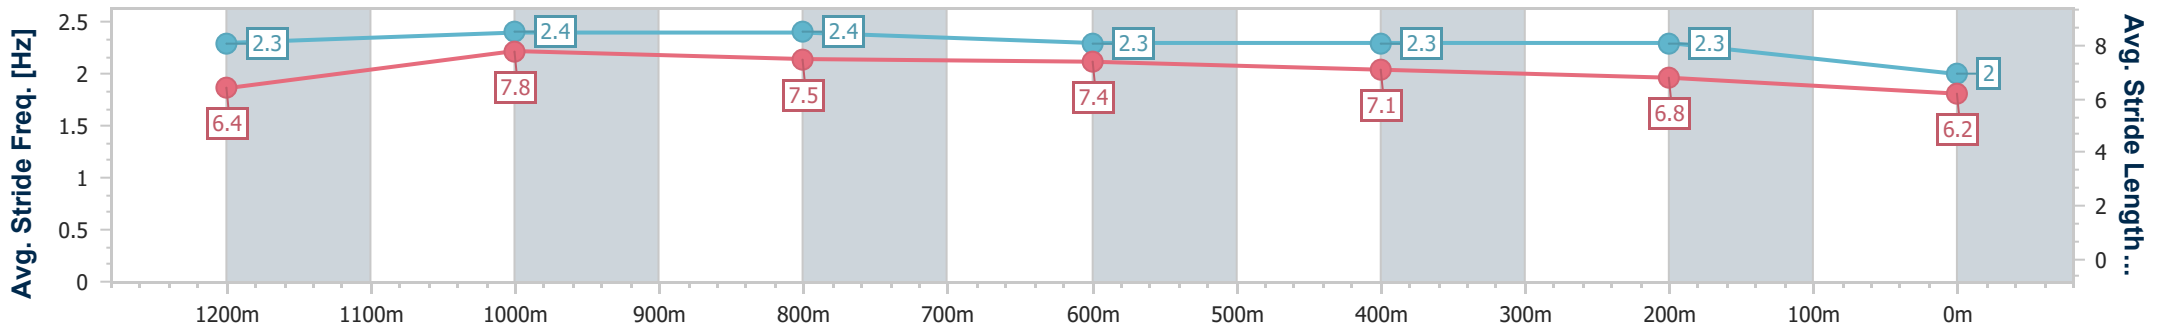

Horse/Jockey Name	Dupont
Final Rank	9
Fastest Section Time (Section)	0:10.78 (1200m)
Top Speed [km/h] (Section)	68.6 (Overall)
Race State	Finished

Aquis Park Gold Coast QLD Professional
Race 6: KARNDEAN DESIGN FLOORING Class 2 Handicap - 1400m

07 December 2024 - 17:28

Track Rating: Good 4, Weather: Fine, Rail Position: +3m 900m-W/Post; True Remainder

Section	Overall	1200m	1000m	800m	600m	400m	200m							
Section Times	1:27.95 [9] (0:13.56)	1:14.39 [1] (0:10.78)	1:03.61 [1] (0:11.18)	0:52.43 [1] (0:11.53)	0:40.90 [1] (0:11.99)	0:28.91 [1] (0:12.92)	0:15.99 [6] (0:15.99)							
Average Speed [km/h]	53.2	66.9	64.3	62.4	59.6	55.6	45.0							
Top Speed [km/h]	68.6	68.5	66.0	64.2	61.5	57.8	52.3							
Avg. Dist. to Rail [m]	7.6	1.4	0.7	0.3	1.3	0.4	0.4							
Avg. Stride Freq. [Hz]	2.3	2.4	2.4	2.3	2.3	2.3	2.0							
Avg. Stride Length [m]	6.4	7.8	7.5	7.4	7.1	6.8	6.2							

- [ ] Ranking at each section and finish
- -.-.- No data available at this section
- NA No data available