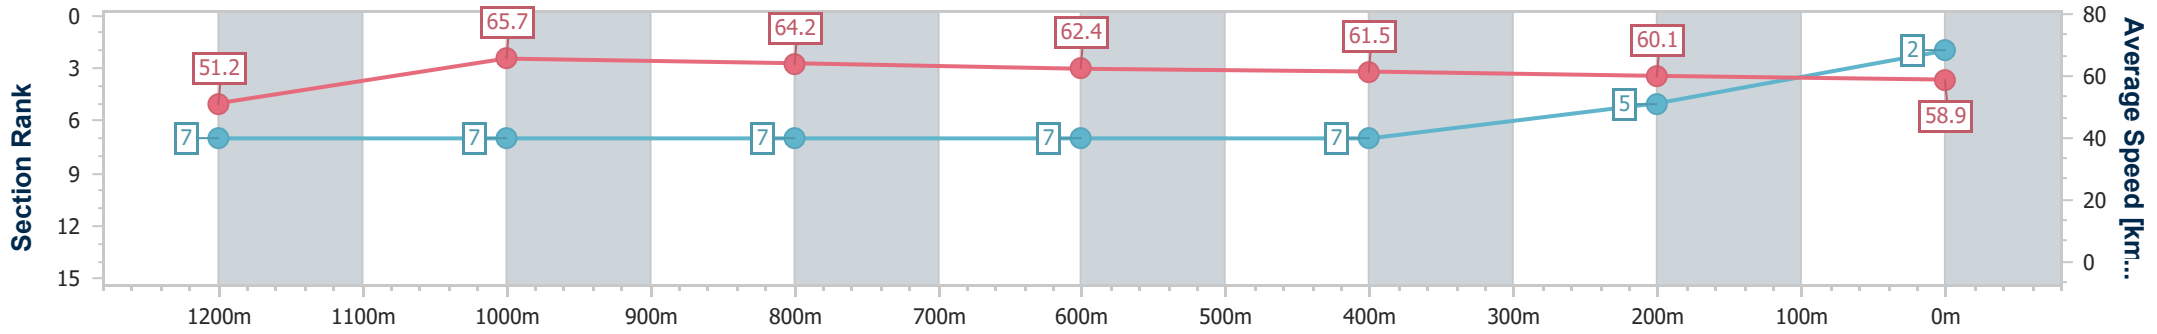

Horse/Jockey Name	Medical Autocrat
Final Rank	2
Fastest Section Time (Section)	0:10.96 (1200m)
Top Speed [km/h] (Section)	67.2 (1200m)
Race State	Finished

Aquis Park Gold Coast QLD Professional
Race 6: KARNDEAN DESIGN FLOORING Class 2 Handicap - 1400m

07 December 2024 - 17:28

Track Rating: Good 4, Weather: Fine, Rail Position: +3m 900m-W/Post; True Remainder

Section	Overall	1200m	1000m	800m	600m	400m	200m								
Section Times	1:24.06 [2] (0:14.12)	1:09.94 [7] (0:10.96)	0:58.98 [7] (0:11.29)	0:47.69 [7] (0:11.63)	0:36.06 [7] (0:11.81)	0:24.25 [7] (0:12.04)	0:12.21 [5] (0:12.21)								
Average Speed [km/h]	51.2	65.7	64.2	62.4	61.5	60.1	58.9								
Top Speed [km/h]	67.1	67.2	65.3	63.6	63.2	60.9	59.5								
Avg. Dist. to Rail [m]	7.1	1.6	1.7	3.0	1.5	6.1	8.7								
Avg. Stride Freq. [Hz]	2.3	2.4	2.3	2.3	2.3	2.2	2.2								
Avg. Stride Length [m]	6.2	7.7	7.7	7.7	7.6	7.5	7.4								

- [ ] Ranking at each section and finish
- -.-.- No data available at this section
- NA No data available