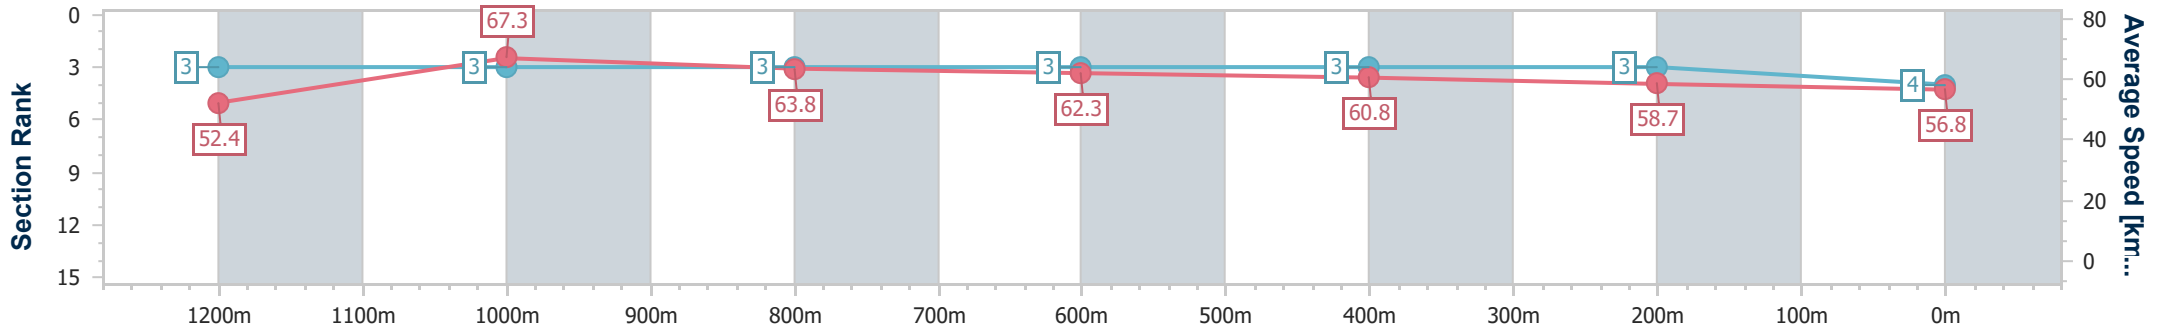

Horse/Jockey Name	Coney Island Baby
Final Rank	4
Fastest Section Time (Section)	0:10.72 (1200m)
Top Speed [km/h] (Section)	68.8 (1200m)
Race State	Finished

Aquis Park Gold Coast QLD Professional
Race 6: KARNDEAN DESIGN FLOORING Class 2 Handicap - 1400m

07 December 2024 - 17:28

Track Rating: Good 4, Weather: Fine, Rail Position: +3m 900m-W/Post; True Remainder

Section	Overall	1200m	1000m	800m	600m	400m	200m								
Section Times	1:24.23 [4] (0:13.73)	1:10.50 [3] (0:10.72)	0:59.78 [3] (0:11.34)	0:48.44 [3] (0:11.62)	0:36.82 [3] (0:11.86)	0:24.96 [3] (0:12.30)	0:12.66 [3] (0:12.66)								
Average Speed [km/h]	52.4	67.3	63.8	62.3	60.8	58.7	56.8								
Top Speed [km/h]	67.2	68.8	65.8	63.8	61.8	59.3	58.4								
Avg. Dist. to Rail [m]	7.0	2.2	1.4	1.4	0.5	2.9	4.8								
Avg. Stride Freq. [Hz]	2.2	2.3	2.2	2.2	2.2	2.2	2.2								
Avg. Stride Length [m]	6.6	8.0	7.5	7.7	7.6	7.3	7.1								

- [ ] Ranking at each section and finish
- -.-.- No data available at this section
- NA No data available