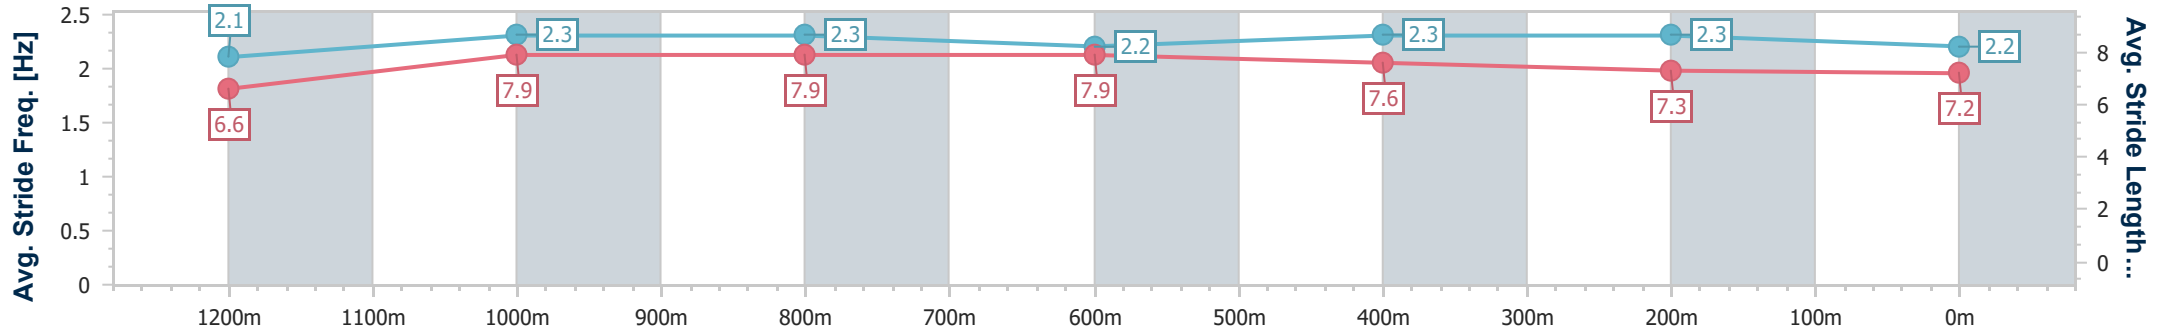

Horse/Jockey Name	Hayaku
Final Rank	1
Fastest Section Time (Section)	0:10.94 (1200m)
Top Speed [km/h] (Section)	66.8 (1200m)
Race State	Finished

Aquis Park Gold Coast QLD Professional
Race 6: KARNDEAN DESIGN FLOORING Class 2 Handicap - 1400m

07 December 2024 - 17:28

Track Rating: Good 4, Weather: Fine, Rail Position: +3m 900m-W/Post; True Remainder

Section	Overall	1200m	1000m	800m	600m	400m	200m							
Section Times	1:23.76 [1] (0:14.36)	1:09.40 [9] (0:10.94)	0:58.46 [9] (0:11.32)	0:47.14 [9] (0:11.43)	0:35.71 [8] (0:11.34)	0:24.37 [4] (0:11.86)	0:12.51 [1] (0:12.51)							
Average Speed [km/h]	50.2	65.8	64.2	63.5	64.2	60.8	57.5							
Top Speed [km/h]	65.9	66.8	65.3	64.5	65.3	62.7	59.7							
Avg. Dist. to Rail [m]	8.4	3.0	2.2	2.0	1.3	3.2	3.9							
Avg. Stride Freq. [Hz]	2.1	2.3	2.3	2.2	2.3	2.3	2.2							
Avg. Stride Length [m]	6.6	7.9	7.9	7.9	7.6	7.3	7.2							

- [ ] Ranking at each section and finish
- -.-.- No data available at this section
- NA No data available