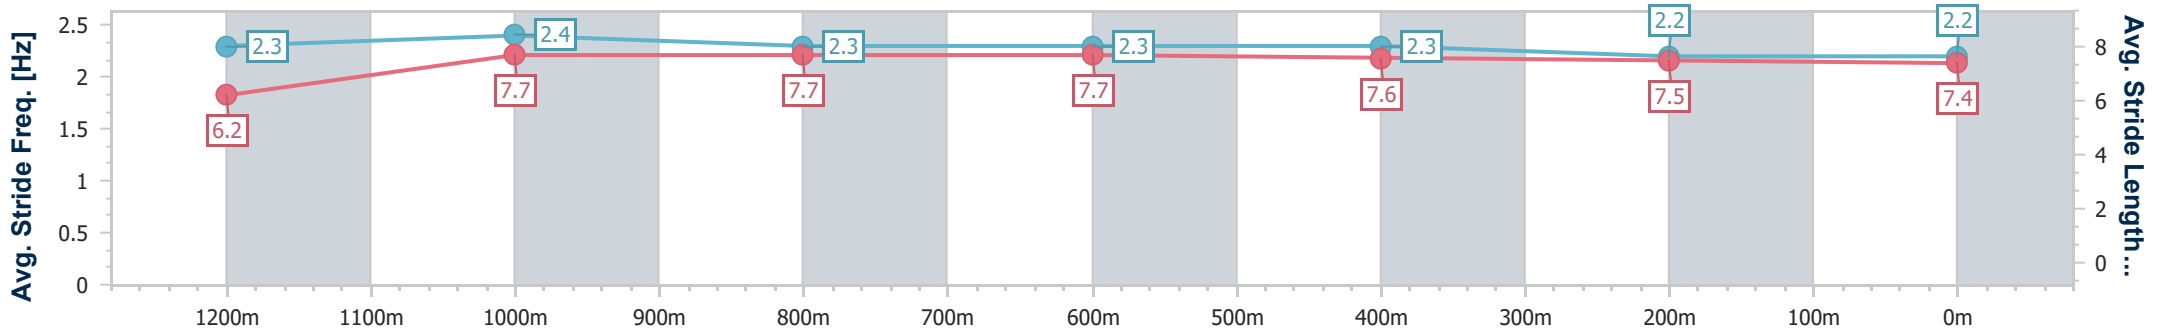

Horse/Jockey Name	Medical Autocrat
Final Rank	2
Fastest Section Time (Section)	0:10.96 (1200m)
Top Speed [km/h] (Section)	67.2 (1200m)
Race State	Finished

Aquis Park Gold Coast QLD Professional
Race 6: KARNDEAN DESIGN FLOORING Class 2 Handicap - 1400m

07 December 2024 - 17:28

Track Rating: Good 4, Weather: Fine, Rail Position: +3m 900m-W/Post; True Remainder

Section	Overall	1200m	1000m	800m	600m	400m	200m								
Section Times	1:24.06 [2] (0:14.12)	1:09.94 [7] (0:10.96)	0:58.98 [7] (0:11.29)	0:47.69 [7] (0:11.63)	0:36.06 [7] (0:11.81)	0:24.25 [7] (0:12.04)	0:12.21 [5] (0:12.21)								
Average Speed [km/h]	51.2	65.7	64.2	62.4	61.5	60.1	58.9								
Top Speed [km/h]	67.1	67.2	65.3	63.6	63.2	60.9	59.5								
Avg. Dist. to Rail [m]	7.1	1.6	1.7	3.0	1.5	6.1	8.7								
Avg. Stride Freq. [Hz]	2.3	2.4	2.3	2.3	2.3	2.2	2.2								
Avg. Stride Length [m]	6.2	7.7	7.7	7.7	7.6	7.5	7.4								

- [ ] Ranking at each section and finish
- -.-.- No data available at this section
- NA No data available