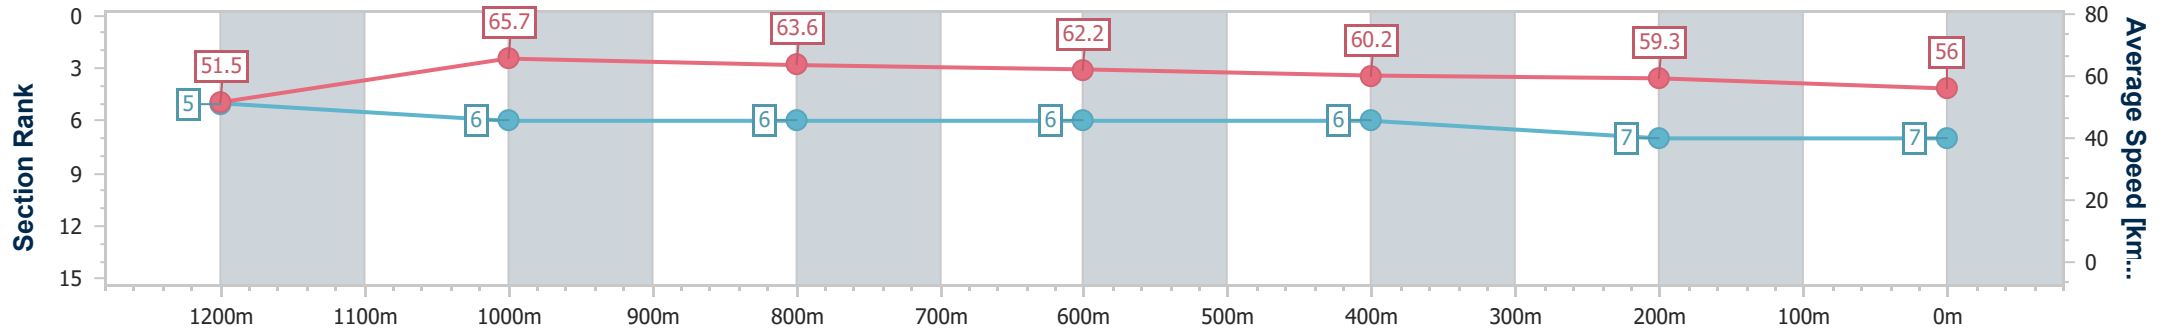

Horse/Jockey Name	Silver Pearl
Final Rank	7
Fastest Section Time (Section)	0:10.96 (1200m)
Top Speed [km/h] (Section)	66.8 (1200m)
Race State	Finished

Aquis Park Gold Coast QLD Professional
Race 6: KARNDEAN DESIGN FLOORING Class 2 Handicap - 1400m

07 December 2024 - 17:28

Track Rating: Good 4, Weather: Fine, Rail Position: +3m 900m-
W/Post; True Remainder

Section	Overall	1200m	1000m	800m	600m	400m	200m							
Section Times	1:24.81 [7] (0:13.97)	1:10.84 [5] (0:10.96)	0:59.88 [6] (0:11.32)	0:48.56 [6] (0:11.52)	0:37.04 [6] (0:12.02)	0:25.02 [6] (0:12.17)	0:12.85 [7] (0:12.85)							
Average Speed [km/h]	51.5	65.7	63.6	62.2	60.2	59.3	56.0							
Top Speed [km/h]	66.7	66.8	65.1	63.5	61.5	60.4	58.3							
Avg. Dist. to Rail [m]	5.2	0.7	1.2	0.7	0.8	3.5	3.2							
Avg. Stride Freq. [Hz]	2.2	2.4	2.3	2.3	2.3	2.3	2.2							
Avg. Stride Length [m]	6.5	7.8	7.6	7.5	7.3	7.0	6.9							

- [ ] Ranking at each section and finish
- -.-.- No data available at this section
- NA No data available