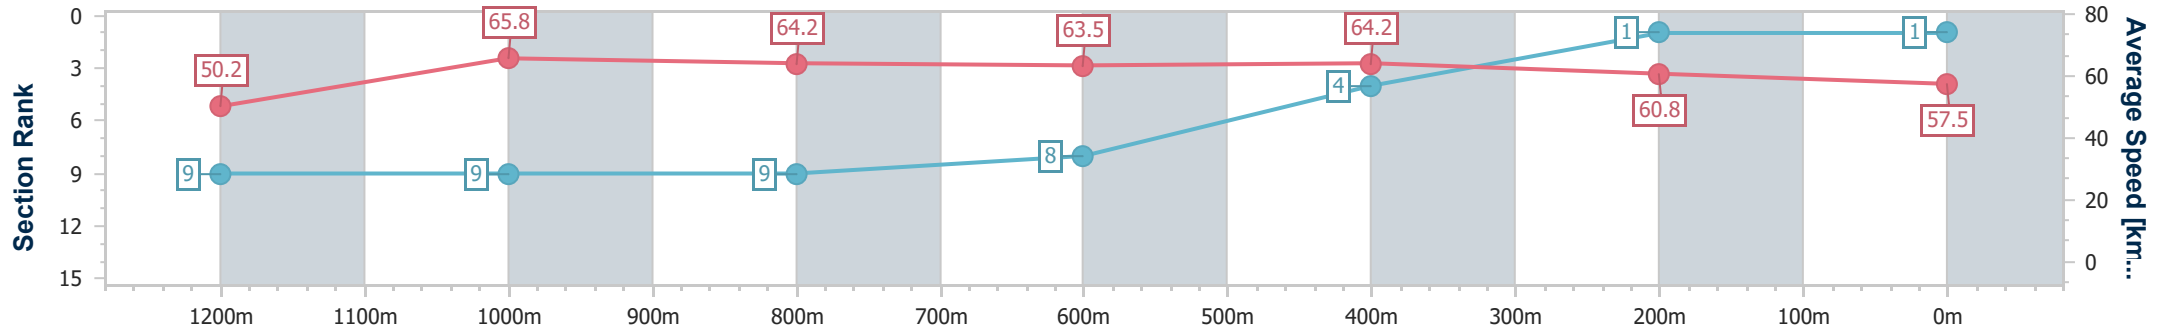

Horse/Jockey Name	Hayaku
Final Rank	1
Fastest Section Time (Section)	0:10.94 (1200m)
Top Speed [km/h] (Section)	66.8 (1200m)
Race State	Finished

Aquis Park Gold Coast QLD Professional
Race 6: KARNDEAN DESIGN FLOORING Class 2 Handicap - 1400m

07 December 2024 - 17:28

Track Rating: Good 4, Weather: Fine, Rail Position: +3m 900m-W/Post; True Remainder

Section	Overall	1200m	1000m	800m	600m	400m	200m							
Section Times	1:23.76 [1] (0:14.36)	1:09.40 [9] (0:10.94)	0:58.46 [9] (0:11.32)	0:47.14 [9] (0:11.43)	0:35.71 [8] (0:11.34)	0:24.37 [4] (0:11.86)	0:12.51 [1] (0:12.51)							
Average Speed [km/h]	50.2	65.8	64.2	63.5	64.2	60.8	57.5							
Top Speed [km/h]	65.9	66.8	65.3	64.5	65.3	62.7	59.7							
Avg. Dist. to Rail [m]	8.4	3.0	2.2	2.0	1.3	3.2	3.9							
Avg. Stride Freq. [Hz]	2.1	2.3	2.3	2.2	2.3	2.3	2.2							
Avg. Stride Length [m]	6.6	7.9	7.9	7.9	7.6	7.3	7.2							

- [ ] Ranking at each section and finish
- -.-.- No data available at this section
- NA No data available