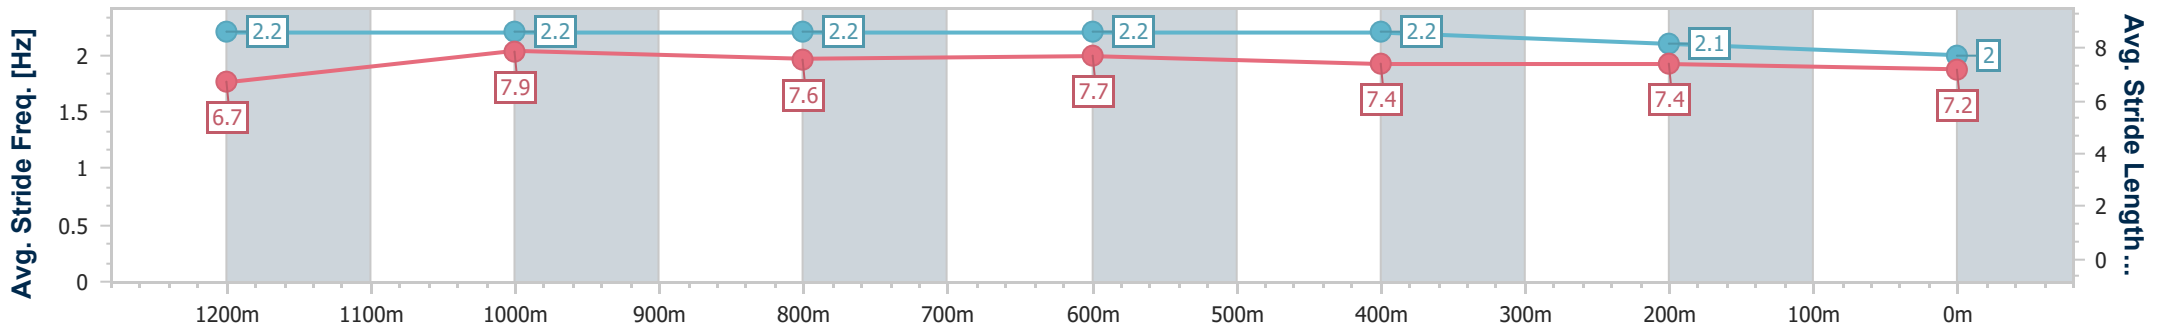

Horse/Jockey Name	Glengarry
Final Rank	8
Fastest Section Time (Section)	0:10.94 (1200m)
Top Speed [km/h] (Section)	67.6 (Overall)
Race State	Finished

Aquis Park Gold Coast QLD Professional
Race 6: KARNDEAN DESIGN FLOORING Class 2 Handicap - 1400m

07 December 2024 - 17:28

Track Rating: Good 4, Weather: Fine, Rail Position: +3m 900m-W/Post; True Remainder

Section	Overall	1200m	1000m	800m	600m	400m	200m							
Section Times	1:25.96 [8] (0:13.71)	1:12.25 [2] (0:10.94)	1:01.31 [4] (0:11.34)	0:49.97 [4] (0:11.70)	0:38.27 [4] (0:12.13)	0:26.14 [8] (0:12.60)	0:13.54 [9] (0:13.54)							
Average Speed [km/h]	52.6	65.7	63.6	61.7	59.2	57.2	53.1							
Top Speed [km/h]	67.6	67.3	64.7	63.3	60.6	57.7	55.2							
Avg. Dist. to Rail [m]	4.6	1.0	1.0	0.5	0.5	0.8	2.4							
Avg. Stride Freq. [Hz]	2.2	2.2	2.2	2.2	2.2	2.1	2.0							
Avg. Stride Length [m]	6.7	7.9	7.6	7.7	7.4	7.4	7.2							

- [ ] Ranking at each section and finish
- -.-.- No data available at this section
- NA No data available