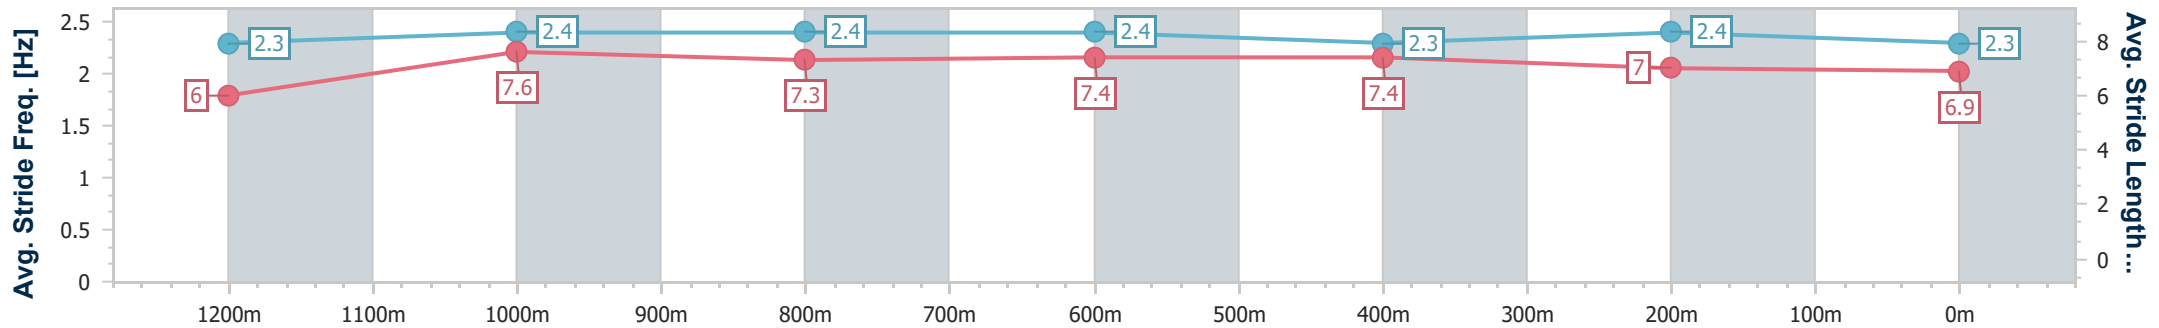

Horse/Jockey Name	Tiritiri
Final Rank	5
Fastest Section Time (Section)	0:10.95 (1200m)
Top Speed [km/h] (Section)	67.4 (Overall)
Race State	Finished

Aquis Park Gold Coast QLD Professional
Race 6: KARNDEAN DESIGN FLOORING Class 2 Handicap - 1400m

07 December 2024 - 17:28

Track Rating: Good 4, Weather: Fine, Rail Position: +3m 900m-W/Post; True Remainder

Section	Overall	1200m	1000m	800m	600m	400m	200m
Section Times	1:24.39 [5] (0:14.20)	1:10.19 [8] (0:10.95)	0:59.24 [8] (0:11.40)	0:47.84 [8] (0:11.56)	0:36.28 [9] (0:11.88)	0:24.40 [9] (0:12.01)	0:12.39 [8] (0:12.39)
Average Speed [km/h]	50.7	66.0	63.3	62.4	60.8	60.1	58.3
Top Speed [km/h]	67.4	67.1	64.4	63.7	62.2	61.2	60.5
Avg. Dist. to Rail [m]	3.6	0.6	1.4	1.4	0.6	4.8	3.8
Avg. Stride Freq. [Hz]	2.3	2.4	2.4	2.4	2.3	2.4	2.3
Avg. Stride Length [m]	6.0	7.6	7.3	7.4	7.4	7.0	6.9

- [ ] Ranking at each section and finish
- -.-.- No data available at this section
- NA No data available