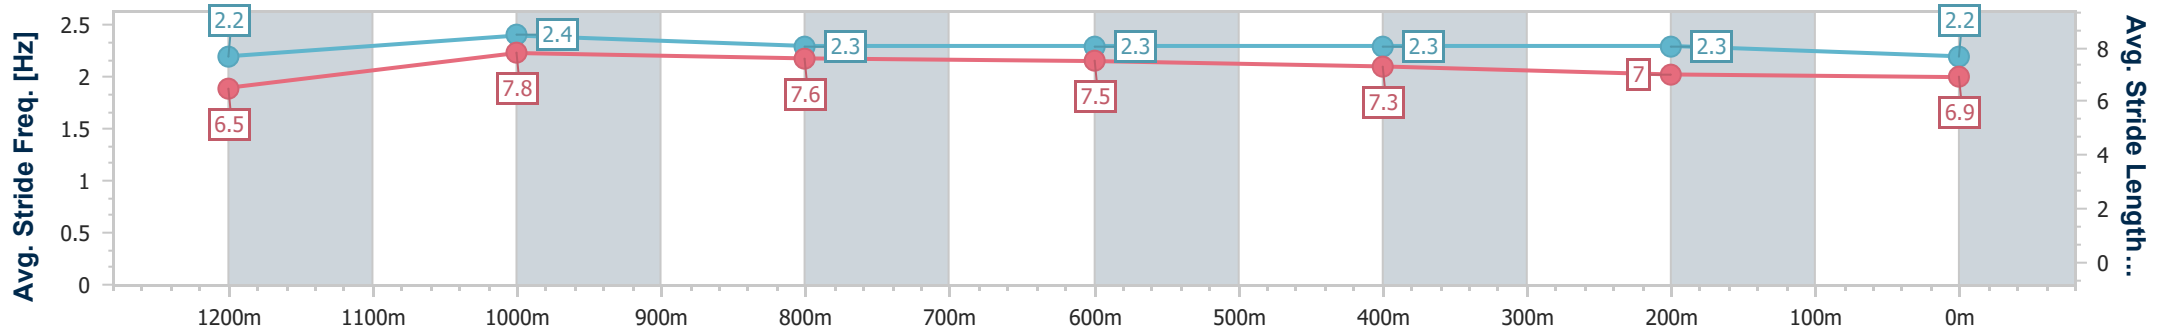

Horse/Jockey Name	Silver Pearl
Final Rank	7
Fastest Section Time (Section)	0:10.96 (1200m)
Top Speed [km/h] (Section)	66.8 (1200m)
Race State	Finished

Aquis Park Gold Coast QLD Professional
Race 6: KARNDEAN DESIGN FLOORING Class 2 Handicap - 1400m

07 December 2024 - 17:28

Track Rating: Good 4, Weather: Fine, Rail Position: +3m 900m-
W/Post; True Remainder

Section	Overall	1200m	1000m	800m	600m	400m	200m							
Section Times	1:24.81 [7] (0:13.97)	1:10.84 [5] (0:10.96)	0:59.88 [6] (0:11.32)	0:48.56 [6] (0:11.52)	0:37.04 [6] (0:12.02)	0:25.02 [6] (0:12.17)	0:12.85 [7] (0:12.85)							
Average Speed [km/h]	51.5	65.7	63.6	62.2	60.2	59.3	56.0							
Top Speed [km/h]	66.7	66.8	65.1	63.5	61.5	60.4	58.3							
Avg. Dist. to Rail [m]	5.2	0.7	1.2	0.7	0.8	3.5	3.2							
Avg. Stride Freq. [Hz]	2.2	2.4	2.3	2.3	2.3	2.3	2.2							
Avg. Stride Length [m]	6.5	7.8	7.6	7.5	7.3	7.0	6.9							

- [ ] Ranking at each section and finish
- -.-.- No data available at this section
- NA No data available