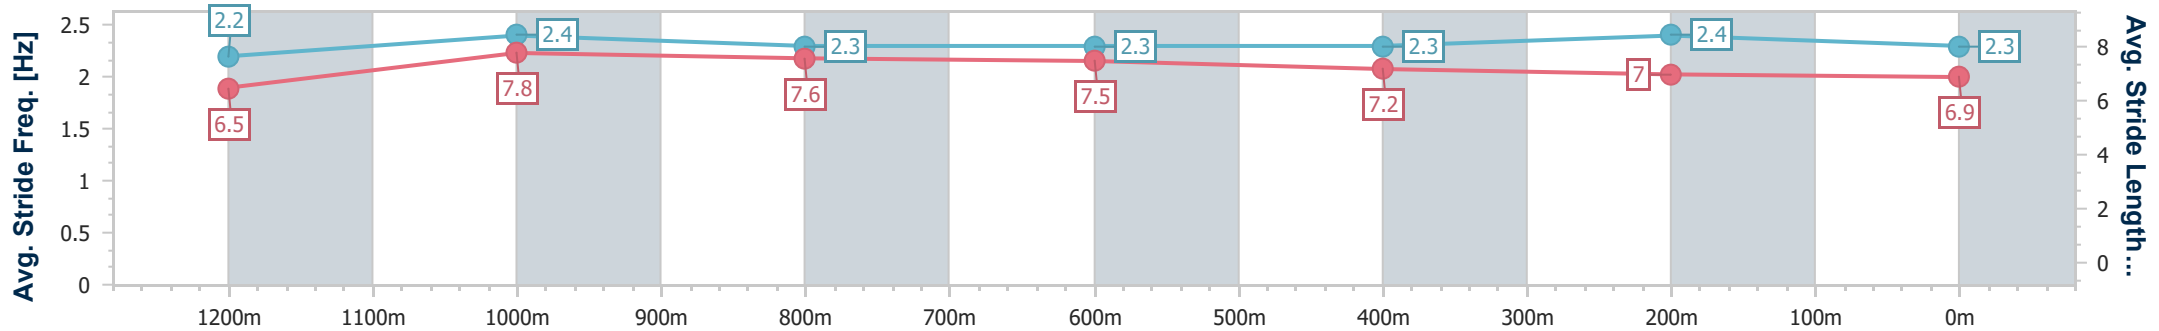

Horse/Jockey Name	Watermelon
Final Rank	6
Fastest Section Time (Section)	0:10.84 (1200m)
Top Speed [km/h] (Section)	67.7 (1200m)
Race State	Finished

Aquis Park Gold Coast QLD Professional
Race 6: KARNDEAN DESIGN FLOORING Class 2 Handicap - 1400m

07 December 2024 - 17:28

Track Rating: Good 4, Weather: Fine, Rail Position: +3m 900m-W/Post; True Remainder

Section	Overall	1200m	1000m	800m	600m	400m	200m
Section Times	1:24.44 [6] (0:14.02)	1:10.42 [6] (0:10.84)	0:59.58 [5] (0:11.32)	0:48.26 [5] (0:11.57)	0:36.69 [5] (0:11.82)	0:24.87 [5] (0:12.15)	0:12.72 [4] (0:12.72)
Average Speed [km/h]	51.4	66.5	63.9	62.4	60.9	59.5	56.5
Top Speed [km/h]	66.1	67.7	65.1	63.5	63.0	60.6	58.5
Avg. Dist. to Rail [m]	10.3	2.7	1.2	0.8	0.5	4.4	6.8
Avg. Stride Freq. [Hz]	2.2	2.4	2.3	2.3	2.3	2.4	2.3
Avg. Stride Length [m]	6.5	7.8	7.6	7.5	7.2	7.0	6.9

- [ ] Ranking at each section and finish
- -.-.- No data available at this section
- NA No data available