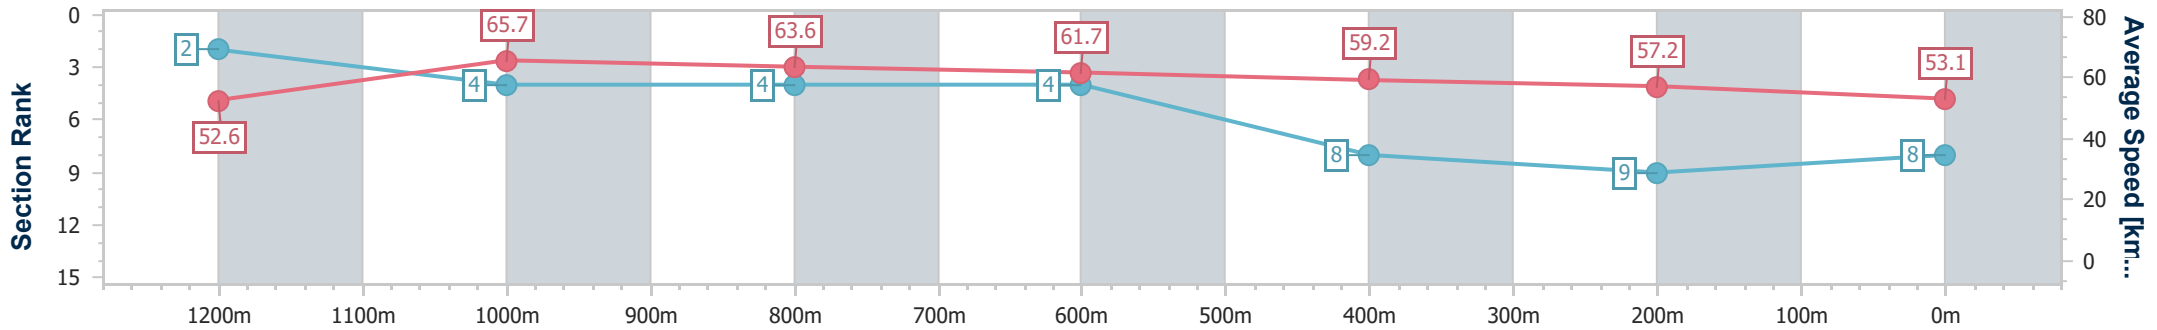

Horse/Jockey Name	Glengarry
Final Rank	8
Fastest Section Time (Section)	0:10.94 (1200m)
Top Speed [km/h] (Section)	67.6 (Overall)
Race State	Finished

Aquis Park Gold Coast QLD Professional
Race 6: KARNDEAN DESIGN FLOORING Class 2 Handicap - 1400m

07 December 2024 - 17:28

Track Rating: Good 4, Weather: Fine, Rail Position: +3m 900m-W/Post; True Remainder

Section	Overall	1200m	1000m	800m	600m	400m	200m							
Section Times	1:25.96 [8] (0:13.71)	1:12.25 [2] (0:10.94)	1:01.31 [4] (0:11.34)	0:49.97 [4] (0:11.70)	0:38.27 [4] (0:12.13)	0:26.14 [8] (0:12.60)	0:13.54 [9] (0:13.54)							
Average Speed [km/h]	52.6	65.7	63.6	61.7	59.2	57.2	53.1							
Top Speed [km/h]	67.6	67.3	64.7	63.3	60.6	57.7	55.2							
Avg. Dist. to Rail [m]	4.6	1.0	1.0	0.5	0.5	0.8	2.4							
Avg. Stride Freq. [Hz]	2.2	2.2	2.2	2.2	2.2	2.1	2.0							
Avg. Stride Length [m]	6.7	7.9	7.6	7.7	7.4	7.4	7.2							

- [ ] Ranking at each section and finish
- -.-.- No data available at this section
- NA No data available