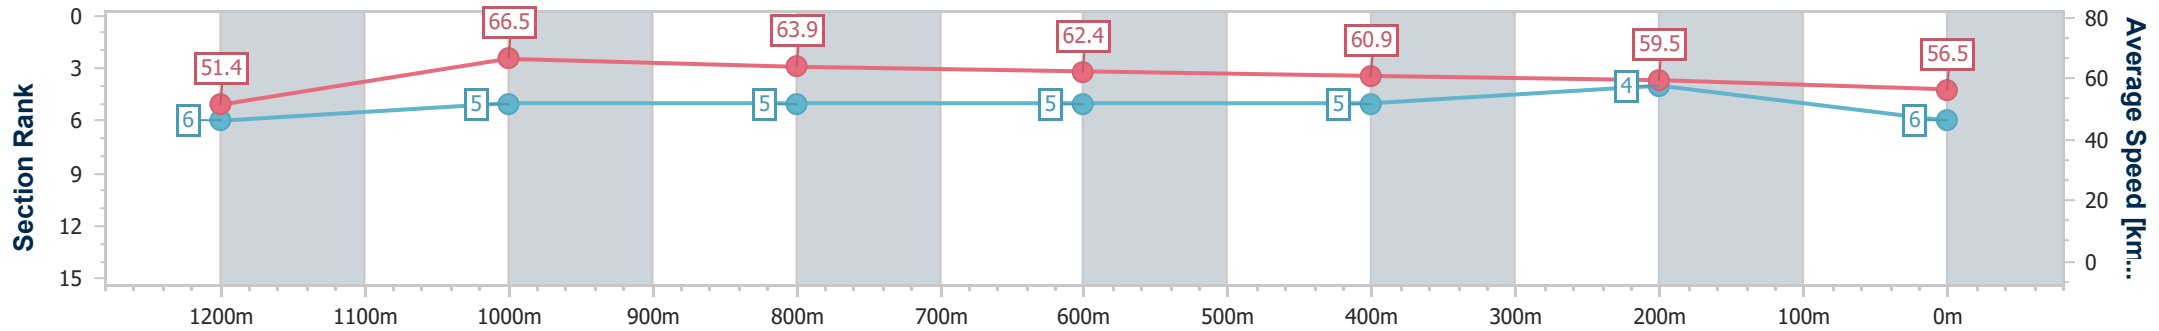

Horse/Jockey Name	Watermelon
Final Rank	6
Fastest Section Time (Section)	0:10.84 (1200m)
Top Speed [km/h] (Section)	67.7 (1200m)
Race State	Finished

Aquis Park Gold Coast QLD Professional
Race 6: KARNDEAN DESIGN FLOORING Class 2 Handicap - 1400m

07 December 2024 - 17:28

Track Rating: Good 4, Weather: Fine, Rail Position: +3m 900m-W/Post; True Remainder

Section	Overall	1200m	1000m	800m	600m	400m	200m
Section Times	1:24.44 [6] (0:14.02)	1:10.42 [6] (0:10.84)	0:59.58 [5] (0:11.32)	0:48.26 [5] (0:11.57)	0:36.69 [5] (0:11.82)	0:24.87 [5] (0:12.15)	0:12.72 [4] (0:12.72)
Average Speed [km/h]	51.4	66.5	63.9	62.4	60.9	59.5	56.5
Top Speed [km/h]	66.1	67.7	65.1	63.5	63.0	60.6	58.5
Avg. Dist. to Rail [m]	10.3	2.7	1.2	0.8	0.5	4.4	6.8
Avg. Stride Freq. [Hz]	2.2	2.4	2.3	2.3	2.3	2.4	2.3
Avg. Stride Length [m]	6.5	7.8	7.6	7.5	7.2	7.0	6.9

- [ ] Ranking at each section and finish
- -.-.- No data available at this section
- NA No data available