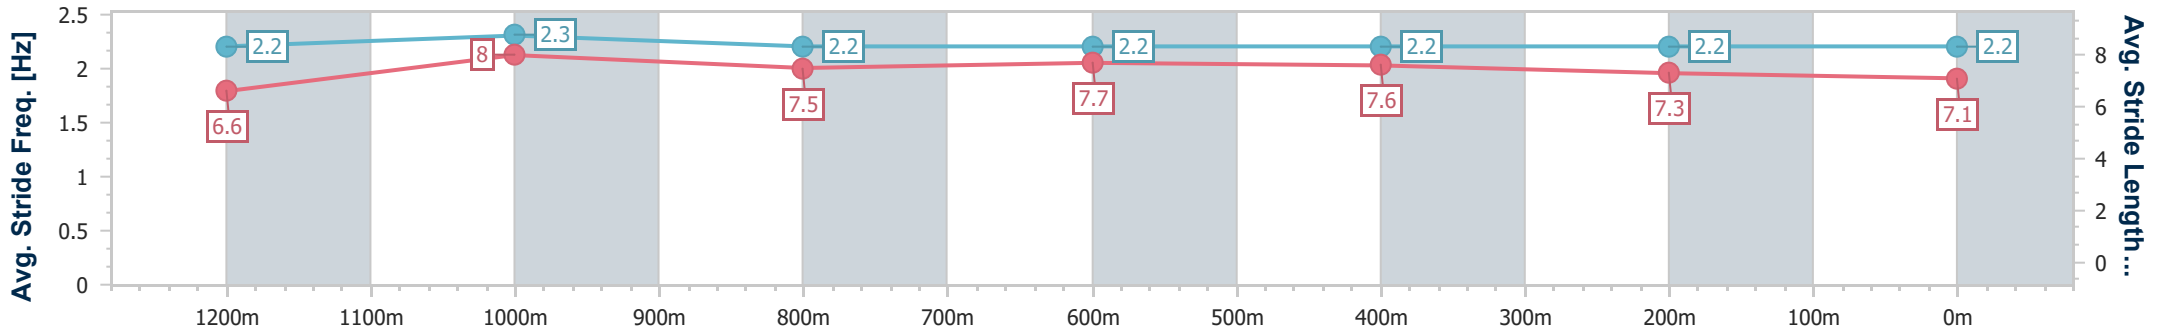

Horse/Jockey Name	Coney Island Baby
Final Rank	4
Fastest Section Time (Section)	0:10.72 (1200m)
Top Speed [km/h] (Section)	68.8 (1200m)
Race State	Finished

Aquis Park Gold Coast QLD Professional
Race 6: KARNDEAN DESIGN FLOORING Class 2 Handicap - 1400m

07 December 2024 - 17:28

Track Rating: Good 4, Weather: Fine, Rail Position: +3m 900m-W/Post; True Remainder

Section	Overall	1200m	1000m	800m	600m	400m	200m								
Section Times	1:24.23 [4] (0:13.73)	1:10.50 [3] (0:10.72)	0:59.78 [3] (0:11.34)	0:48.44 [3] (0:11.62)	0:36.82 [3] (0:11.86)	0:24.96 [3] (0:12.30)	0:12.66 [3] (0:12.66)								
Average Speed [km/h]	52.4	67.3	63.8	62.3	60.8	58.7	56.8								
Top Speed [km/h]	67.2	68.8	65.8	63.8	61.8	59.3	58.4								
Avg. Dist. to Rail [m]	7.0	2.2	1.4	1.4	0.5	2.9	4.8								
Avg. Stride Freq. [Hz]	2.2	2.3	2.2	2.2	2.2	2.2	2.2								
Avg. Stride Length [m]	6.6	8.0	7.5	7.7	7.6	7.3	7.1								

- [ ] Ranking at each section and finish
- -.-.- No data available at this section
- NA No data available