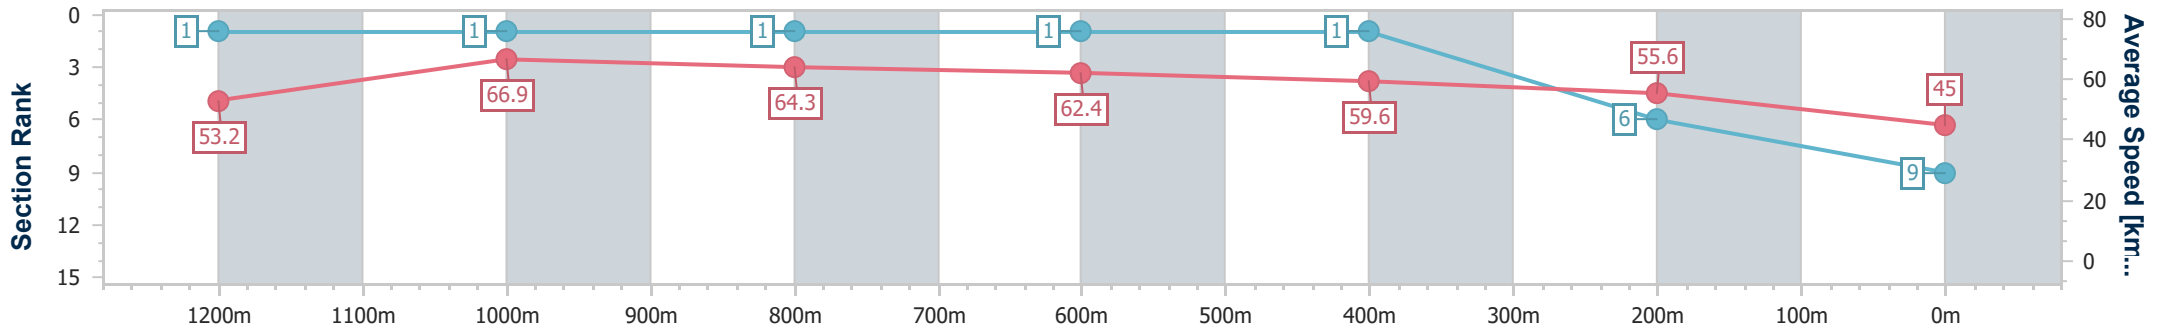

Horse/Jockey Name	Dupont
Final Rank	9
Fastest Section Time (Section)	0:10.78 (1200m)
Top Speed [km/h] (Section)	68.6 (Overall)
Race State	Finished

Aquis Park Gold Coast QLD Professional
Race 6: KARNDEAN DESIGN FLOORING Class 2 Handicap - 1400m

07 December 2024 - 17:28

Track Rating: Good 4, Weather: Fine, Rail Position: +3m 900m-W/Post; True Remainder

Section	Overall	1200m	1000m	800m	600m	400m	200m							
Section Times	1:27.95 [9] (0:13.56)	1:14.39 [1] (0:10.78)	1:03.61 [1] (0:11.18)	0:52.43 [1] (0:11.53)	0:40.90 [1] (0:11.99)	0:28.91 [1] (0:12.92)	0:15.99 [6] (0:15.99)							
Average Speed [km/h]	53.2	66.9	64.3	62.4	59.6	55.6	45.0							
Top Speed [km/h]	68.6	68.5	66.0	64.2	61.5	57.8	52.3							
Avg. Dist. to Rail [m]	7.6	1.4	0.7	0.3	1.3	0.4	0.4							
Avg. Stride Freq. [Hz]	2.3	2.4	2.4	2.3	2.3	2.3	2.0							
Avg. Stride Length [m]	6.4	7.8	7.5	7.4	7.1	6.8	6.2							

- [ ] Ranking at each section and finish
- -.-.- No data available at this section
- NA No data available