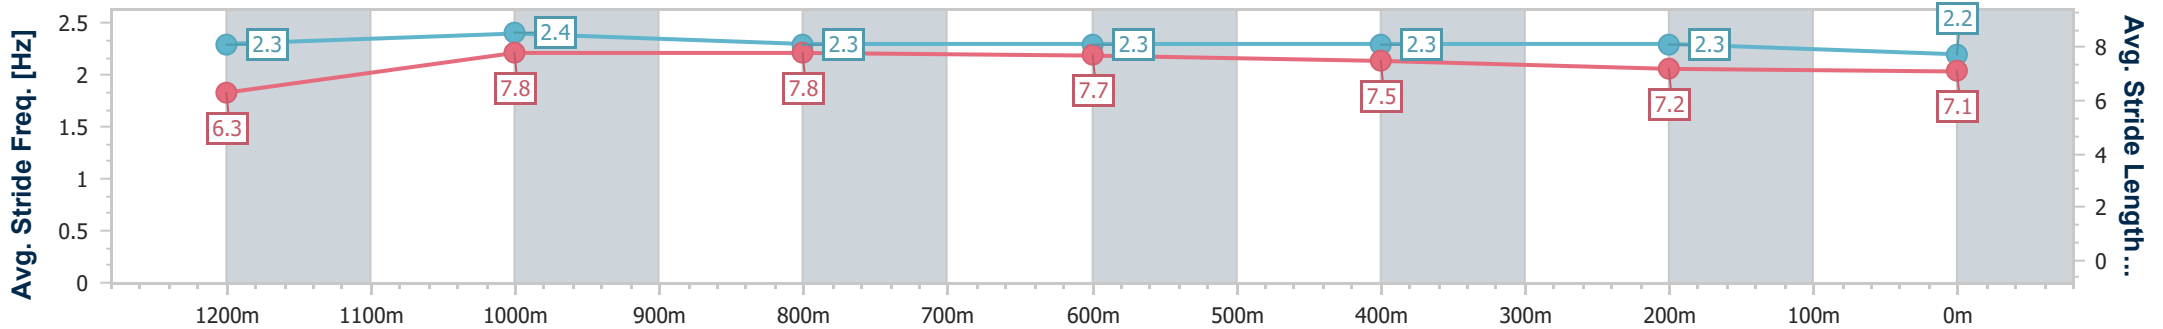

Horse/Jockey Name	Jungle Prince
Final Rank	3
Fastest Section Time (Section)	0:10.54 (1200m)
Top Speed [km/h] (Section)	69.2 (1200m)
Race State	Finished

Aquis Park Gold Coast QLD Professional
Race 6: KARNDEAN DESIGN FLOORING Class 2 Handicap - 1400m

07 December 2024 - 17:28

Track Rating: Good 4, Weather: Fine, Rail Position: +3m 900m-W/Post; True Remainder

Section	Overall	1200m	1000m	800m	600m	400m	200m
Section Times	1:24.19 [3] (0:13.85)	1:10.34 [4] (0:10.54)	0:59.80 [2] (0:11.27)	0:48.53 [2] (0:11.60)	0:36.93 [2] (0:11.87)	0:25.06 [2] (0:12.27)	0:12.79 [2] (0:12.79)
Average Speed [km/h]	52.0	68.1	65.0	62.6	60.7	59.0	56.3
Top Speed [km/h]	68.1	69.2	67.3	63.8	61.9	59.9	58.1
Avg. Dist. to Rail [m]	8.0	3.2	3.2	2.0	0.4	2.0	3.2
Avg. Stride Freq. [Hz]	2.3	2.4	2.3	2.3	2.3	2.3	2.2
Avg. Stride Length [m]	6.3	7.8	7.8	7.7	7.5	7.2	7.1

- [ ] Ranking at each section and finish
- -.-.- No data available at this section
- NA No data available