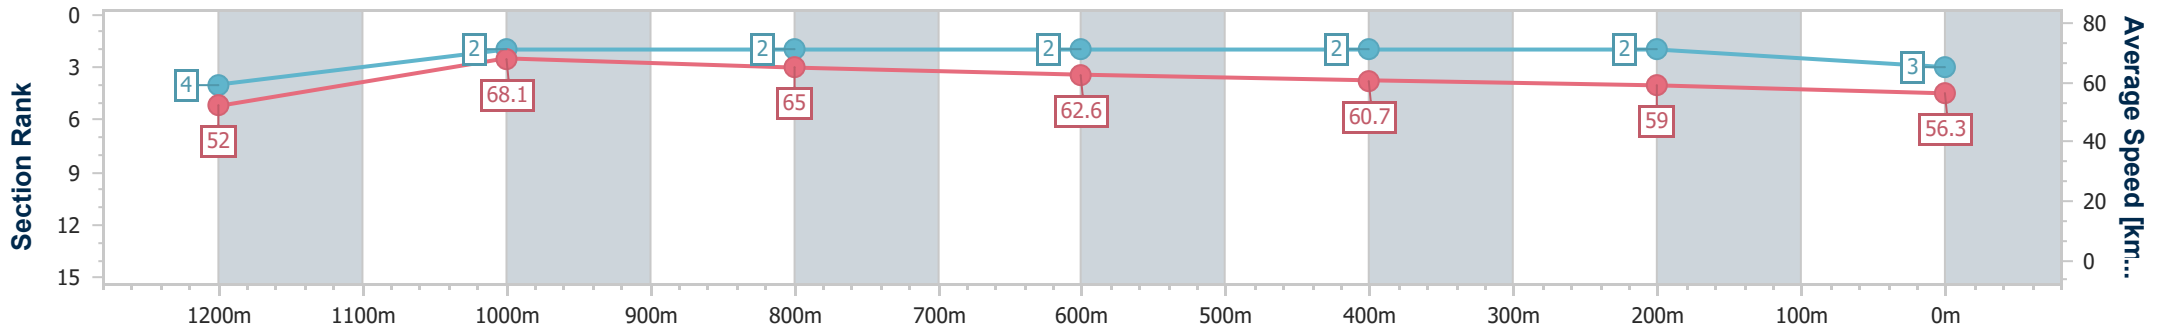

Horse/Jockey Name	Jungle Prince
Final Rank	3
Fastest Section Time (Section)	0:10.54 (1200m)
Top Speed [km/h] (Section)	69.2 (1200m)
Race State	Finished

Aquis Park Gold Coast QLD Professional
Race 6: KARNDEAN DESIGN FLOORING Class 2 Handicap - 1400m

07 December 2024 - 17:28

Track Rating: Good 4, Weather: Fine, Rail Position: +3m 900m-W/Post; True Remainder

Section	Overall	1200m	1000m	800m	600m	400m	200m
Section Times	1:24.19 [3] (0:13.85)	1:10.34 [4] (0:10.54)	0:59.80 [2] (0:11.27)	0:48.53 [2] (0:11.60)	0:36.93 [2] (0:11.87)	0:25.06 [2] (0:12.27)	0:12.79 [2] (0:12.79)
Average Speed [km/h]	52.0	68.1	65.0	62.6	60.7	59.0	56.3
Top Speed [km/h]	68.1	69.2	67.3	63.8	61.9	59.9	58.1
Avg. Dist. to Rail [m]	8.0	3.2	3.2	2.0	0.4	2.0	3.2
Avg. Stride Freq. [Hz]	2.3	2.4	2.3	2.3	2.3	2.3	2.2
Avg. Stride Length [m]	6.3	7.8	7.8	7.7	7.5	7.2	7.1

- [ ] Ranking at each section and finish
- -.-.- No data available at this section
- NA No data available