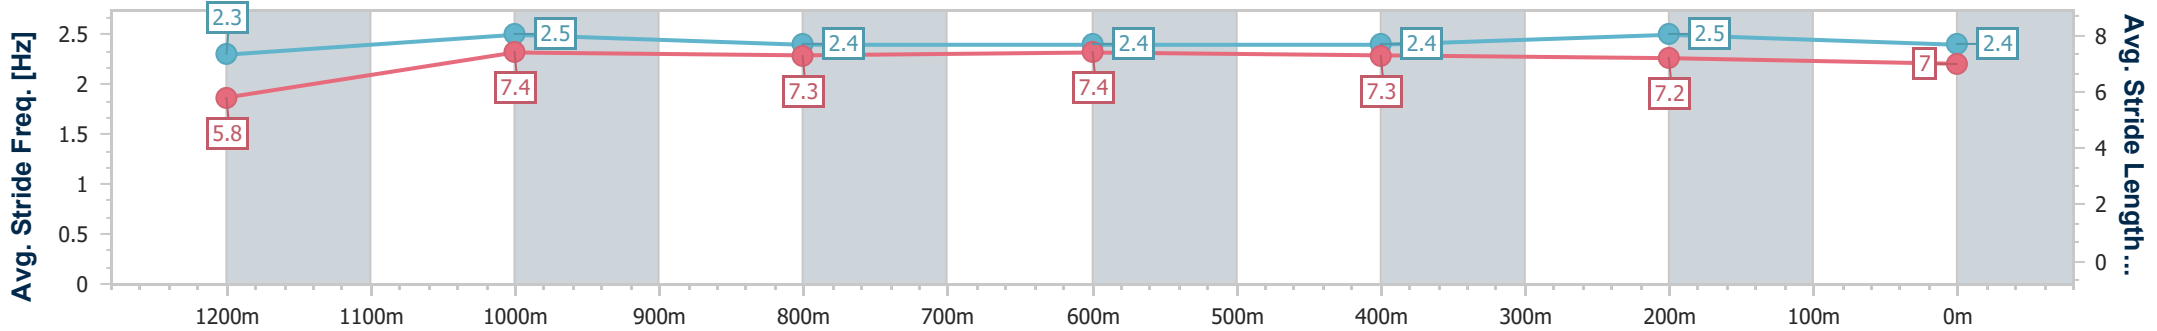

BRISBANE
RACING CLUB

Section	Overall	1200m	1000m	800m	600m	400m	200m
Section Times	1:16.43 [1] (0:07.30)	1:09.13 [1] (0:11.02)	0:58.11 [3] (0:11.78)	0:46.33 [3] (0:11.76)	0:34.57 [2] (0:11.62)	0:22.95 [2] (0:11.16)	0:11.79 [1] (0:11.79)
Average Speed [km/h]	49.9	65.7	62.2	62.5	63.0	64.6	61.1
Top Speed [km/h]	65.9	66.3	64.0	63.3	63.6	65.5	64.8
Avg. Dist. to Rail [m]	16.4	4.2	4.1	4.5	2.9	5.2	6.7
Avg. Stride Freq. [Hz]	2.3	2.5	2.4	2.4	2.4	2.5	2.4
Avg. Stride Length [m]	5.8	7.4	7.3	7.4	7.3	7.2	7.0