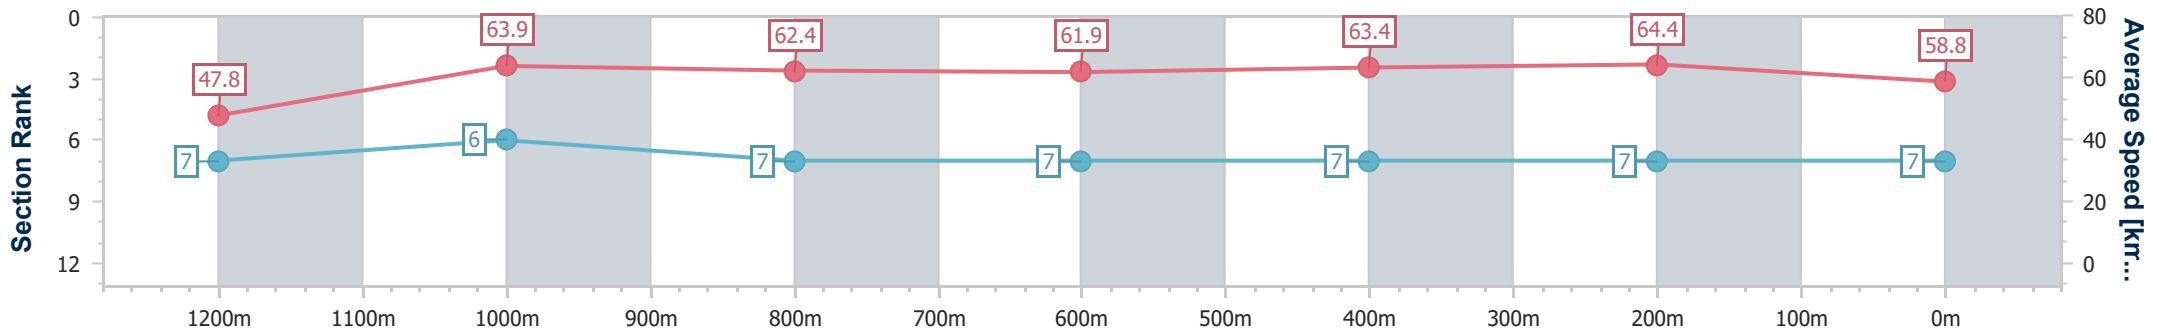

- [] Ranking at each section and finish
- .-.- No data available at this section
- NA No data available

Horse/Jockey Name	Trifling
Final Rank	7
Fastest Section Time (Section)	0:07.67 (Overall)
Top Speed [km/h] (Section)	66.0 (1000m)
Race State	Finished

Eagle Farm QLD Professional
 Race 5: LADBROKES JUST NOW - 1300m
 07 December 2024 - 14:38
 Track Rating: Soft 5, Weather: Fine, Rail Position: True

BRISBANE
RACING CLUB

Section	Overall	1200m	1000m	800m	600m	400m	200m
Section Times	1:17.44 [7] (0:07.67)	1:09.77 [7] (0:11.32)	0:58.45 [6] (0:11.74)	0:46.71 [7] (0:11.77)	0:34.94 [7] (0:11.52)	0:23.42 [7] (0:11.17)	0:12.25 [7] (0:12.25)
Average Speed [km/h]	47.8	63.9	62.4	61.9	63.4	64.4	58.8
Top Speed [km/h]	61.8	65.2	66.0	63.7	65.8	65.9	62.9
Avg. Dist. to Rail [m]	15.9	3.7	3.5	3.0	2.8	4.9	5.2
Avg. Stride Freq. [Hz]	2.3	2.4	2.4	2.3	2.4	2.4	2.3
Avg. Stride Length [m]	5.5	7.4	7.4	7.4	7.5	7.5	7.0