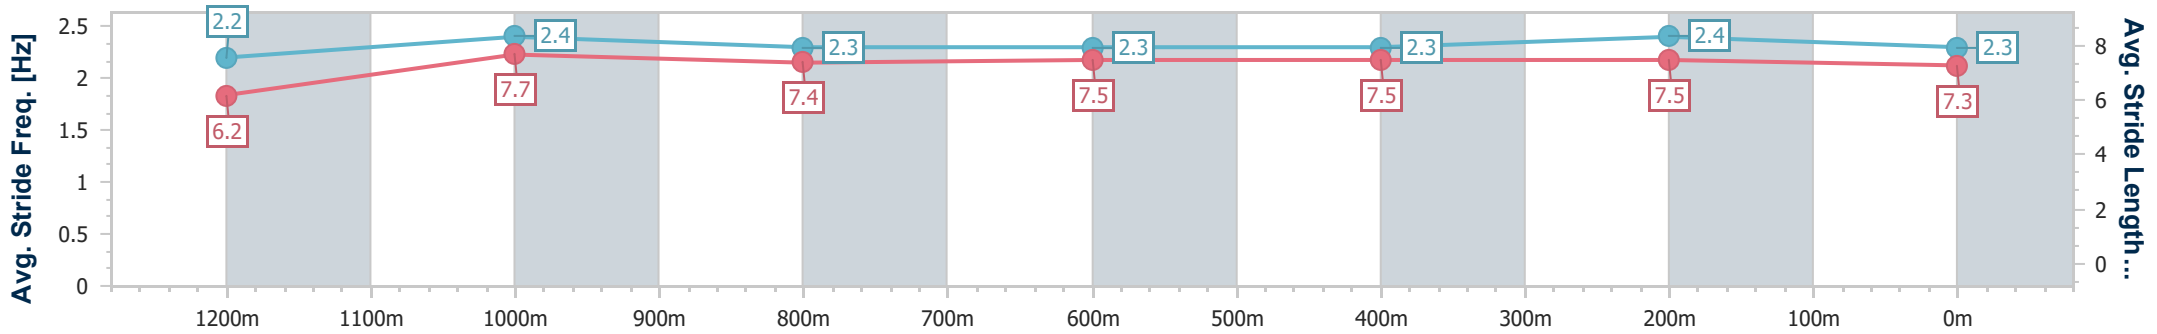

- [] Ranking at each section and finish
- .-.- No data available at this section
- NA No data available

Horse/Jockey Name	Burning Bell
Final Rank	5
Fastest Section Time (Section)	0:07.36 (Overall)
Top Speed [km/h] (Section)	67.7 (1200m)
Race State	Finished

Eagle Farm QLD Professional
 Race 5: LADBROKES JUST NOW - 1300m
 07 December 2024 - 14:38
 Track Rating: Soft 5, Weather: Fine, Rail Position: True

BRISBANE
RACING CLUB

Section	Overall	1200m	1000m	800m	600m	400m	200m
Section Times	1:16.88 [5] (0:07.36)	1:09.52 [2] (0:10.90)	0:58.62 [2] (0:11.79)	0:46.83 [2] (0:11.84)	0:34.99 [3] (0:11.67)	0:23.32 [4] (0:11.17)	0:12.15 [2] (0:12.15)
Average Speed [km/h]	50.1	66.2	62.2	61.8	61.9	64.4	59.3
Top Speed [km/h]	63.7	67.7	64.7	62.7	63.7	65.9	63.5
Avg. Dist. to Rail [m]	19.8	7.8	3.8	3.4	0.7	2.1	5.0
Avg. Stride Freq. [Hz]	2.2	2.4	2.3	2.3	2.3	2.4	2.3
Avg. Stride Length [m]	6.2	7.7	7.4	7.5	7.5	7.5	7.3