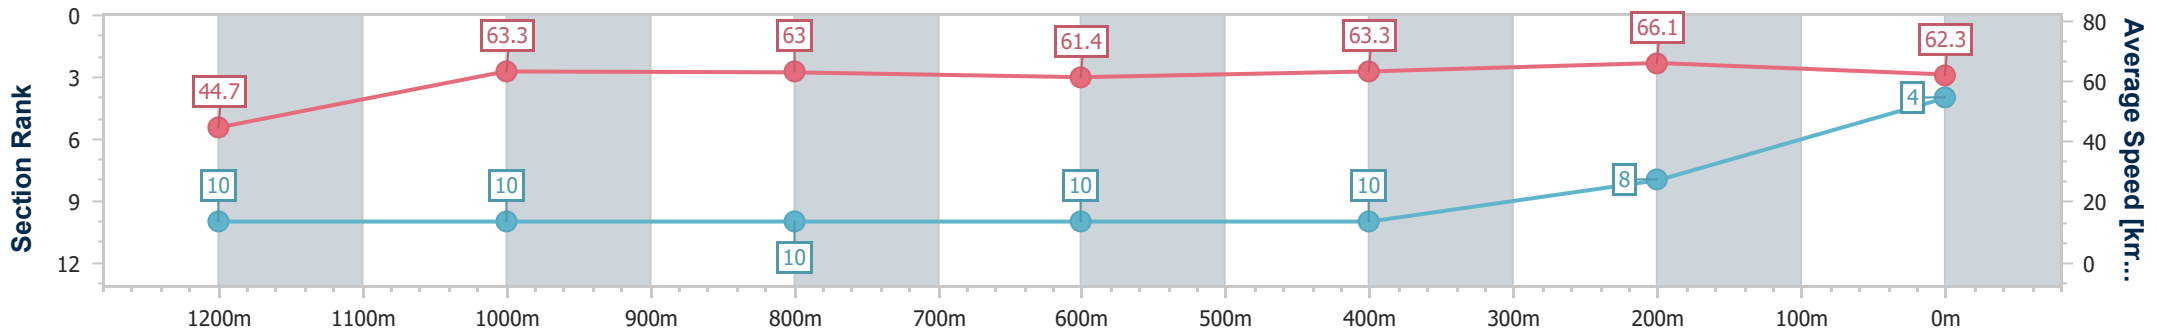

Eagle Farm QLD Professional
 Race 5: LADBROKES JUST NOW - 1300m
 07 December 2024 - 14:38
 Track Rating: Soft 5, Weather: Fine, Rail Position: True

BRISBANE
RACING CLUB

Section	Overall	1200m	1000m	800m	600m	400m	200m
Section Times	1:16.85 [4] (0:08.13)	1:08.72 [10] (0:11.42)	0:57.30 [10] (0:11.53)	0:45.77 [10] (0:11.86)	0:33.91 [10] (0:11.46)	0:22.45 [10] (0:10.89)	0:11.56 [8]
Average Speed [km/h]	44.7	63.3	63.0	61.4	63.3	66.1	62.3
Top Speed [km/h]	59.3	65.7	65.6	62.4	65.9	67.6	64.9
Avg. Dist. to Rail [m]	10.8	2.1	2.5	1.7	1.5	5.7	8.6
Avg. Stride Freq. [Hz]	2.1	2.4	2.4	2.3	2.4	2.4	2.4
Avg. Stride Length [m]	5.7	7.5	7.4	7.4	7.5	7.6	7.2