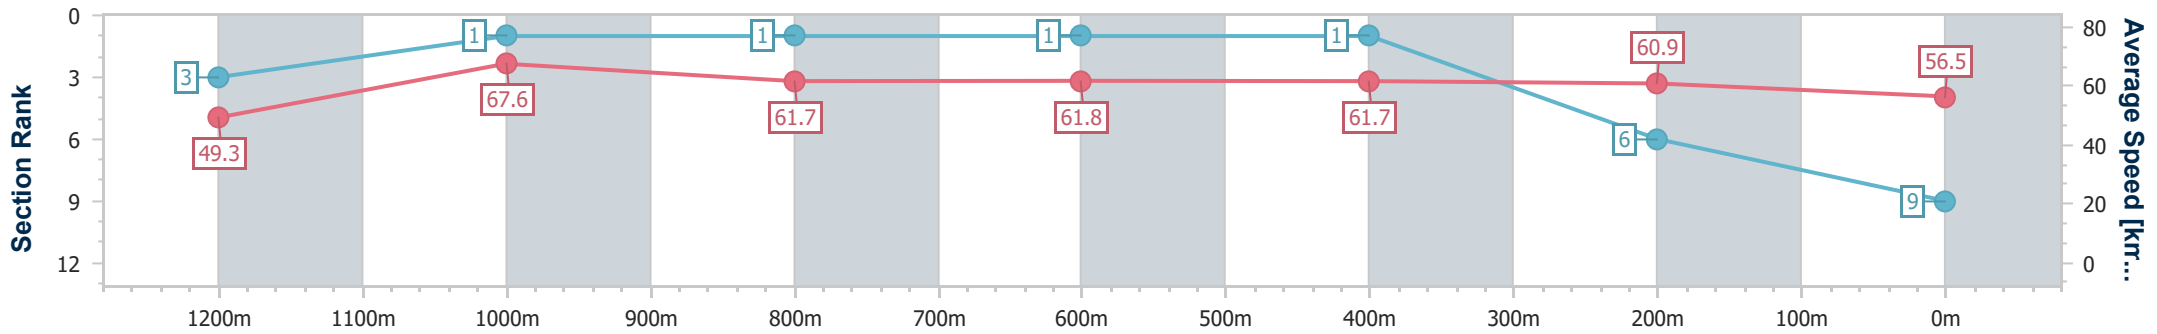

- [] Ranking at each section and finish
- .-.- No data available at this section
- NA No data available

Horse/Jockey Name	Uncut Gem
Final Rank	9
Fastest Section Time (Section)	0:07.44 (Overall)
Top Speed [km/h] (Section)	69.5 (1200m)
Race State	Finished

Eagle Farm QLD Professional
 Race 5: LADBROKES JUST NOW - 1300m
 07 December 2024 - 14:38
 Track Rating: Soft 5, Weather: Fine, Rail Position: True

BRISBANE
RACING CLUB

Section	Overall	1200m	1000m	800m	600m	400m	200m
Section Times	1:17.80 [9] (0:07.44)	1:10.36 [3] (0:10.69)	0:59.67 [1] (0:11.73)	0:47.94 [1] (0:11.66)	0:36.28 [1] (0:11.72)	0:24.56 [1] (0:11.79)	0:12.77 [6] (0:12.77)
Average Speed [km/h]	49.3	67.6	61.7	61.8	61.7	60.9	56.5
Top Speed [km/h]	65.5	69.5	64.2	63.6	62.3	62.6	58.8
Avg. Dist. to Rail [m]	17.8	4.0	1.4	0.6	0.4	2.7	4.2
Avg. Stride Freq. [Hz]	2.4	2.7	2.5	2.5	2.5	2.5	2.4
Avg. Stride Length [m]	5.5	7.1	6.8	6.8	6.8	6.7	6.5