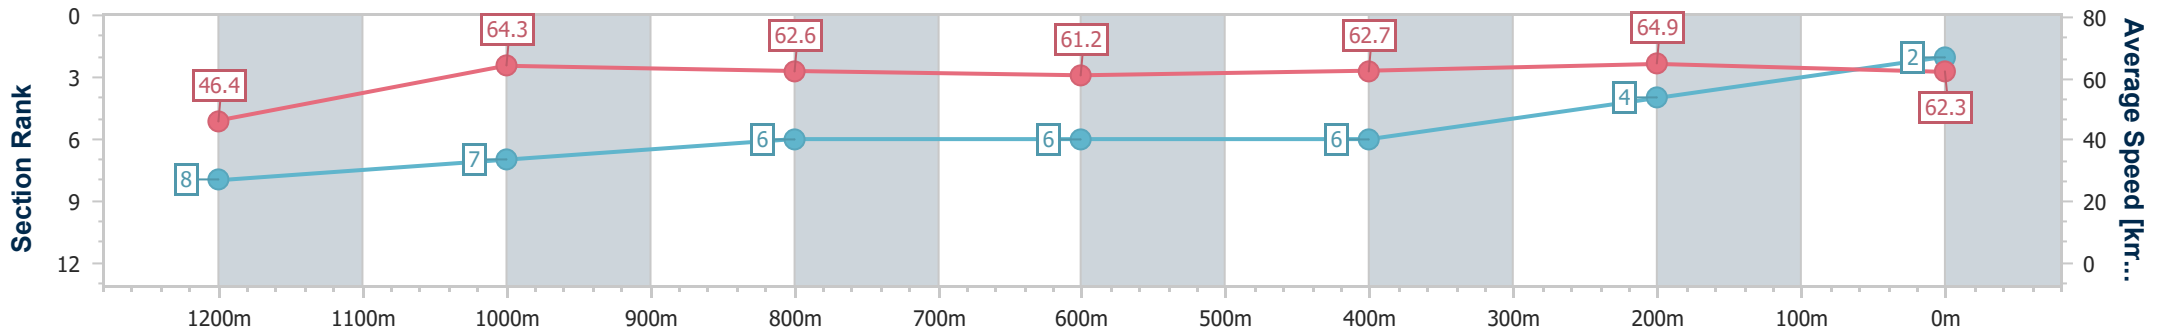

Horse/Jockey Name	Cigar Flick
Final Rank	2
Fastest Section Time (Section)	0:07.86 (Overall)
Top Speed [km/h] (Section)	67.2 (400m)
Race State	Finished

Eagle Farm QLD Professional
Race 5: LADBROKES JUST NOW - 1300m
07 December 2024 - 14:38
Track Rating: Soft 5, Weather: Fine, Rail Position: True

BRISBANE
RACING CLUB

Section	Overall	1200m	1000m	800m	600m	400m	200m
Section Times	1:16.53 [2] (0:07.86)	1:08.67 [8] (0:11.20)	0:57.47 [7] (0:11.57)	0:45.90 [6] (0:11.80)	0:34.10 [6] (0:11.41)	0:22.69 [6] (0:11.12)	0:11.57 [4]
Average Speed [km/h]	46.4	64.3	62.6	61.2	62.7	64.9	62.3
Top Speed [km/h]	61.6	65.6	64.3	62.3	66.6	67.2	63.8
Avg. Dist. to Rail [m]	13.3	2.2	0.7	0.7	0.9	2.2	6.8
Avg. Stride Freq. [Hz]	2.2	2.4	2.4	2.3	2.4	2.4	2.4
Avg. Stride Length [m]	5.8	7.4	7.3	7.3	7.4	7.5	7.2

- [ ] Ranking at each section and finish
- -.-.- No data available at this section
- NA No data available