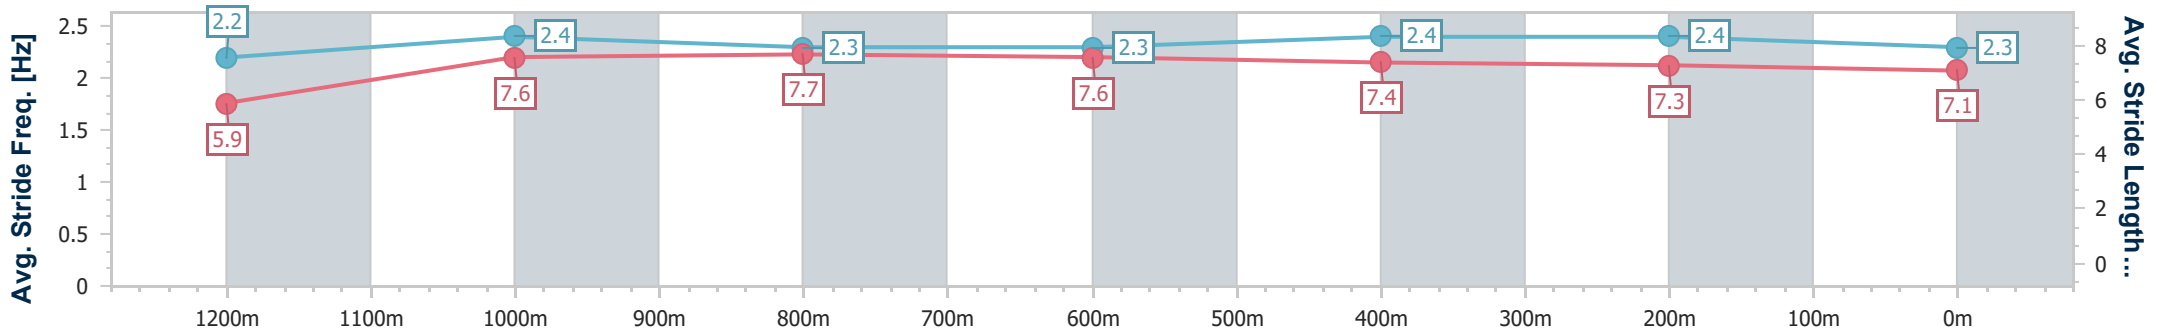

- [] Ranking at each section and finish
- .-.- No data available at this section
- NA No data available

Horse/Jockey Name	Hell Hath No Fury
Final Rank	6
Fastest Section Time (Section)	0:07.64 (Overall)
Top Speed [km/h] (Section)	66.2 (1200m)
Race State	Finished

Eagle Farm QLD Professional
 Race 5: LADBROKES JUST NOW - 1300m
 07 December 2024 - 14:38
 Track Rating: Soft 5, Weather: Fine, Rail Position: True

BRISBANE
RACING CLUB

Section	Overall	1200m	1000m	800m	600m	400m	200m
Section Times	1:17.10 [6] (0:07.64)	1:09.46 [6] (0:11.09)	0:58.37 [5] (0:11.43)	0:46.94 [4] (0:11.76)	0:35.18 [4] (0:11.60)	0:23.58 [3] (0:11.33)	0:12.25 [3] (0:12.25)
Average Speed [km/h]	47.6	65.2	63.4	61.9	62.5	63.6	58.8
Top Speed [km/h]	63.5	66.2	64.5	63.2	64.4	64.9	62.3
Avg. Dist. to Rail [m]	12.3	1.5	1.0	3.0	1.4	1.0	3.3
Avg. Stride Freq. [Hz]	2.2	2.4	2.3	2.3	2.4	2.4	2.3
Avg. Stride Length [m]	5.9	7.6	7.7	7.6	7.4	7.3	7.1