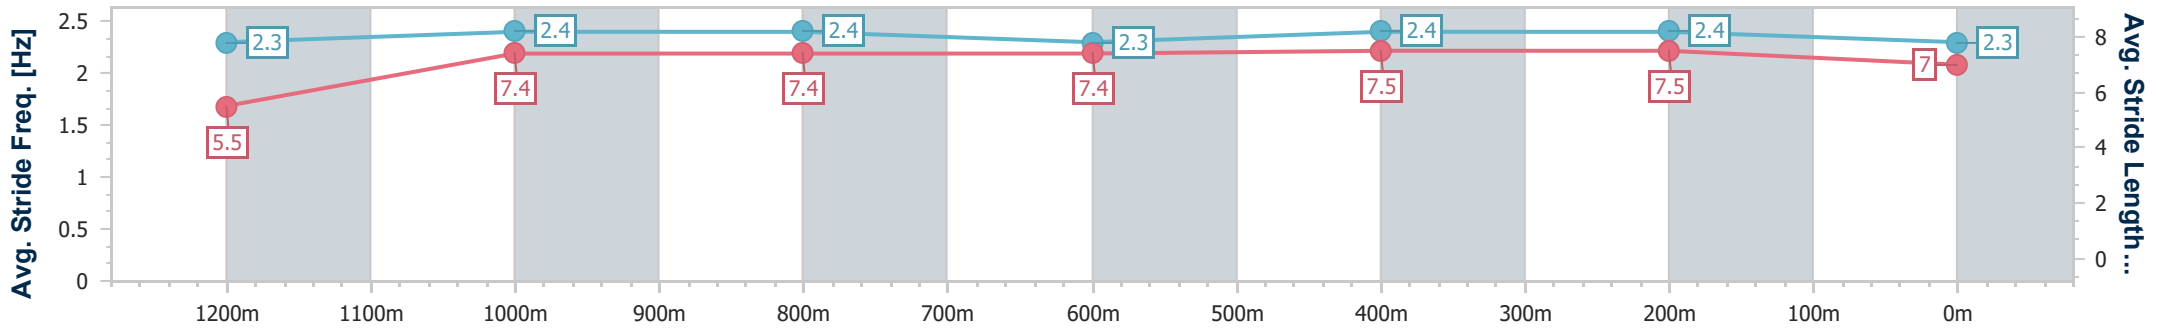

- [] Ranking at each section and finish
- .-.- No data available at this section
- NA No data available

Horse/Jockey Name	Trifling
Final Rank	7
Fastest Section Time (Section)	0:07.67 (Overall)
Top Speed [km/h] (Section)	66.0 (1000m)
Race State	Finished

Eagle Farm QLD Professional
 Race 5: LADBROKES JUST NOW - 1300m
 07 December 2024 - 14:38
 Track Rating: Soft 5, Weather: Fine, Rail Position: True

BRISBANE
RACING CLUB

Section	Overall	1200m	1000m	800m	600m	400m	200m
Section Times	1:17.44 [7] (0:07.67)	1:09.77 [7] (0:11.32)	0:58.45 [6] (0:11.74)	0:46.71 [7] (0:11.77)	0:34.94 [7] (0:11.52)	0:23.42 [7] (0:11.17)	0:12.25 [7] (0:12.25)
Average Speed [km/h]	47.8	63.9	62.4	61.9	63.4	64.4	58.8
Top Speed [km/h]	61.8	65.2	66.0	63.7	65.8	65.9	62.9
Avg. Dist. to Rail [m]	15.9	3.7	3.5	3.0	2.8	4.9	5.2
Avg. Stride Freq. [Hz]	2.3	2.4	2.4	2.3	2.4	2.4	2.3
Avg. Stride Length [m]	5.5	7.4	7.4	7.4	7.5	7.5	7.0