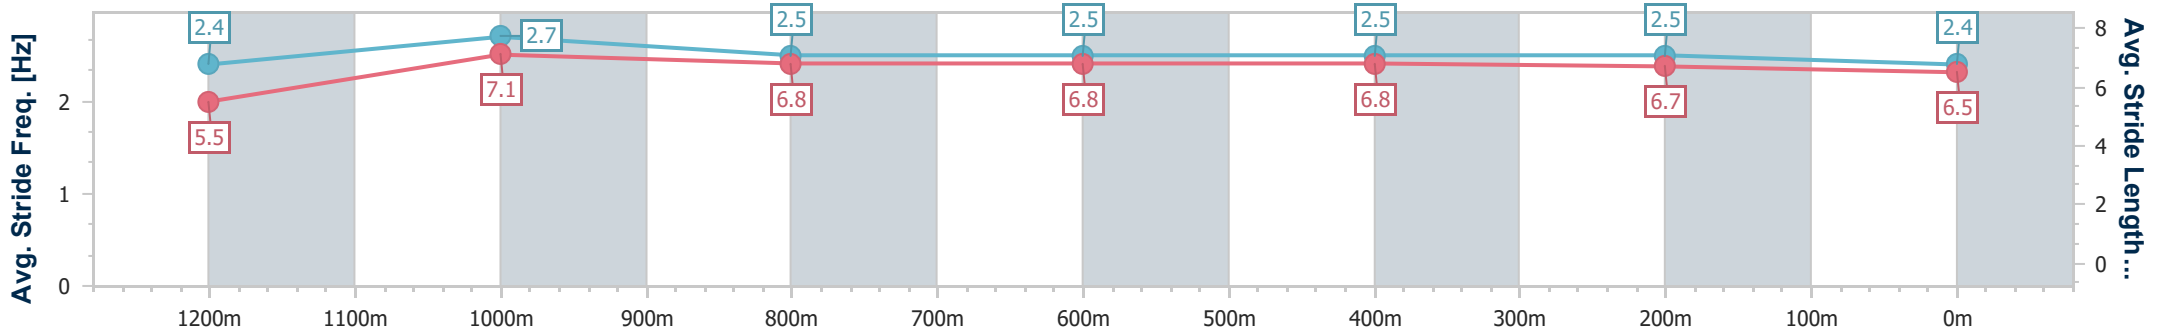

Eagle Farm QLD Professional
 Race 5: LADBROKES JUST NOW - 1300m
 07 December 2024 - 14:38
 Track Rating: Soft 5, Weather: Fine, Rail Position: True

BRISBANE
RACING CLUB

Section	Overall	1200m	1000m	800m	600m	400m	200m
Section Times	1:17.77 [8] (0:07.64)	1:10.13 [5] (0:11.56)	0:58.57 [8] (0:11.73)	0:46.84 [9] (0:11.76)	0:35.08 [8] (0:11.46)	0:23.62 [8] (0:11.24)	0:12.38 [9] (0:12.38)
Average Speed [km/h]	48.1	62.6	62.1	61.7	63.3	64.1	58.3
Top Speed [km/h]	59.7	65.5	64.6	63.5	64.9	65.6	61.4
Avg. Dist. to Rail [m]	18.5	3.9	2.7	1.4	1.8	3.0	6.6
Avg. Stride Freq. [Hz]	2.2	2.4	2.4	2.3	2.4	2.4	2.3
Avg. Stride Length [m]	5.8	7.4	7.3	7.5	7.4	7.4	7.1

- [] Ranking at each section and finish
- .-.- No data available at this section
- NA No data available

Horse/Jockey Name	Uncut Gem
Final Rank	9
Fastest Section Time (Section)	0:07.44 (Overall)
Top Speed [km/h] (Section)	69.5 (1200m)
Race State	Finished

Eagle Farm QLD Professional
 Race 5: LADBROKES JUST NOW - 1300m
 07 December 2024 - 14:38
 Track Rating: Soft 5, Weather: Fine, Rail Position: True

BRISBANE
RACING CLUB

Section	Overall	1200m	1000m	800m	600m	400m	200m
Section Times	1:17.80 [9] (0:07.44)	1:10.36 [3] (0:10.69)	0:59.67 [1] (0:11.73)	0:47.94 [1] (0:11.66)	0:36.28 [1] (0:11.72)	0:24.56 [1] (0:11.79)	0:12.77 [6] (0:12.77)
Average Speed [km/h]	49.3	67.6	61.7	61.8	61.7	60.9	56.5
Top Speed [km/h]	65.5	69.5	64.2	63.6	62.3	62.6	58.8
Avg. Dist. to Rail [m]	17.8	4.0	1.4	0.6	0.4	2.7	4.2
Avg. Stride Freq. [Hz]	2.4	2.7	2.5	2.5	2.5	2.5	2.4
Avg. Stride Length [m]	5.5	7.1	6.8	6.8	6.8	6.7	6.5