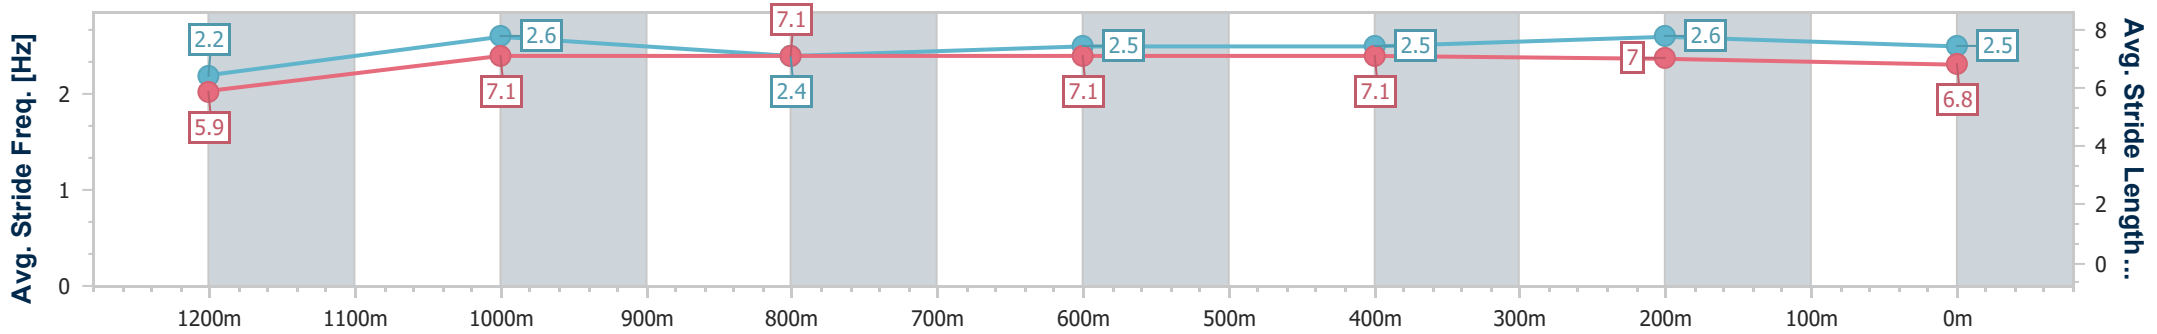

- [] Ranking at each section and finish
- .-.- No data available at this section
- NA No data available

Horse/Jockey Name	Mahbaby
Final Rank	3
Fastest Section Time (Section)	0:07.52 (Overall)
Top Speed [km/h] (Section)	67.2 (400m)
Race State	Finished

Eagle Farm QLD Professional
 Race 5: LADBROKES JUST NOW - 1300m
 07 December 2024 - 14:38
 Track Rating: Soft 5, Weather: Fine, Rail Position: True

BRISBANE
RACING CLUB

Section	Overall	1200m	1000m	800m	600m	400m	200m
Section Times	1:16.67 [3] (0:07.52)	1:09.15 [4] (0:11.13)	0:58.02 [4] (0:11.82)	0:46.20 [5] (0:11.71)	0:34.49 [5] (0:11.65)	0:22.84 [5] (0:11.14)	0:11.70 [5] (0:11.70)
Average Speed [km/h]	48.6	64.9	62.1	63.0	63.3	64.7	61.3
Top Speed [km/h]	62.5	66.9	64.9	63.9	65.8	67.2	64.8
Avg. Dist. to Rail [m]	14.0	3.0	4.2	4.8	4.8	7.4	8.3
Avg. Stride Freq. [Hz]	2.2	2.6	2.4	2.5	2.5	2.6	2.5
Avg. Stride Length [m]	5.9	7.1	7.1	7.1	7.1	7.0	6.8