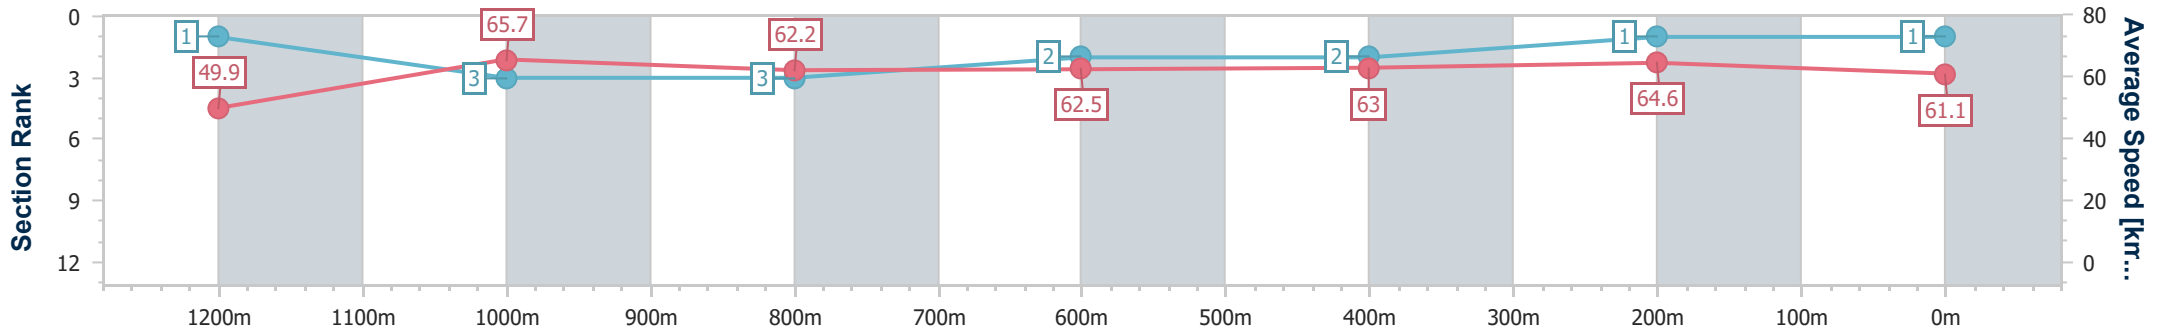

BRISBANE
RACING CLUB

Section	Overall	1200m	1000m	800m	600m	400m	200m
Section Times	1:16.43 [1] (0:07.30)	1:09.13 [1] (0:11.02)	0:58.11 [3] (0:11.78)	0:46.33 [3] (0:11.76)	0:34.57 [2] (0:11.62)	0:22.95 [2] (0:11.16)	0:11.79 [1] (0:11.79)
Average Speed [km/h]	49.9	65.7	62.2	62.5	63.0	64.6	61.1
Top Speed [km/h]	65.9	66.3	64.0	63.3	63.6	65.5	64.8
Avg. Dist. to Rail [m]	16.4	4.2	4.1	4.5	2.9	5.2	6.7
Avg. Stride Freq. [Hz]	2.3	2.5	2.4	2.4	2.4	2.5	2.4
Avg. Stride Length [m]	5.8	7.4	7.3	7.4	7.3	7.2	7.0