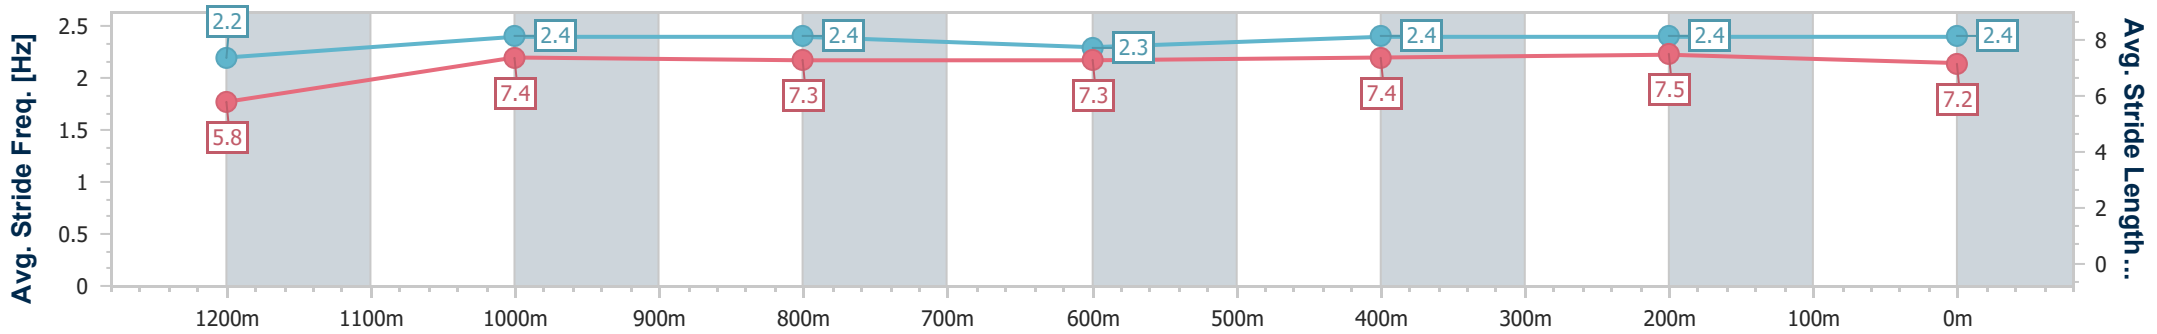

Horse/Jockey Name	Cigar Flick
Final Rank	2
Fastest Section Time (Section)	0:07.86 (Overall)
Top Speed [km/h] (Section)	67.2 (400m)
Race State	Finished

Eagle Farm QLD Professional
Race 5: LADBROKES JUST NOW - 1300m
07 December 2024 - 14:38
Track Rating: Soft 5, Weather: Fine, Rail Position: True

BRISBANE
RACING CLUB

Section	Overall	1200m	1000m	800m	600m	400m	200m
Section Times	1:16.53 [2] (0:07.86)	1:08.67 [8] (0:11.20)	0:57.47 [7] (0:11.57)	0:45.90 [6] (0:11.80)	0:34.10 [6] (0:11.41)	0:22.69 [6] (0:11.12)	0:11.57 [4]
Average Speed [km/h]	46.4	64.3	62.6	61.2	62.7	64.9	62.3
Top Speed [km/h]	61.6	65.6	64.3	62.3	66.6	67.2	63.8
Avg. Dist. to Rail [m]	13.3	2.2	0.7	0.7	0.9	2.2	6.8
Avg. Stride Freq. [Hz]	2.2	2.4	2.4	2.3	2.4	2.4	2.4
Avg. Stride Length [m]	5.8	7.4	7.3	7.3	7.4	7.5	7.2

- [ ] Ranking at each section and finish
- -.-.- No data available at this section
- NA No data available