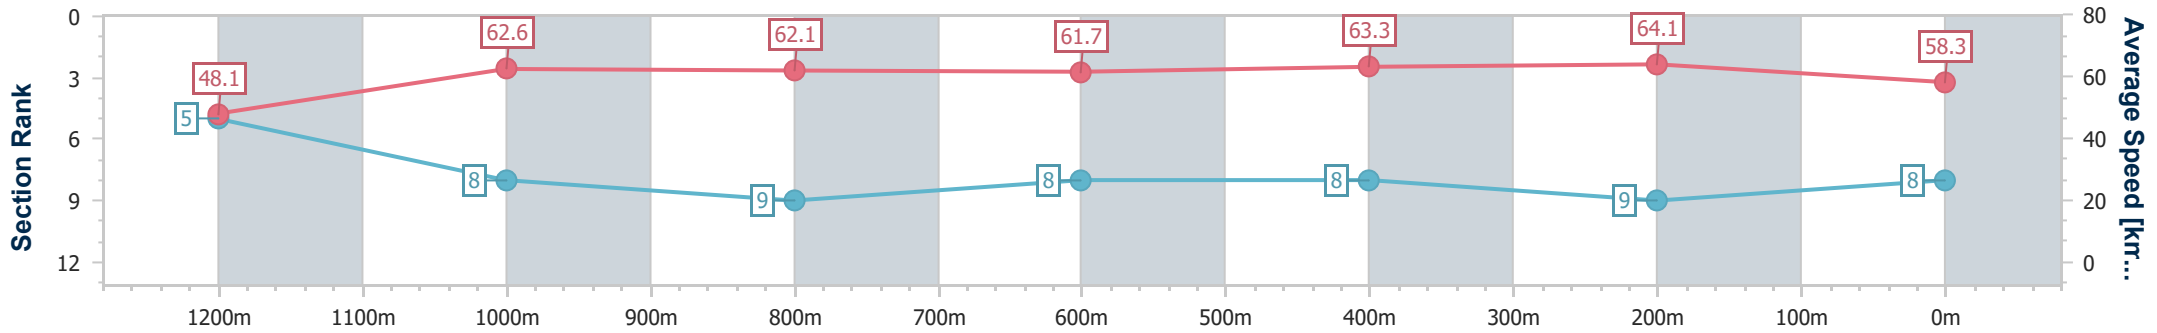

- [] Ranking at each section and finish
- .-.- No data available at this section
- NA No data available

Horse/Jockey Name	Spirit Of Storm
Final Rank	8
Fastest Section Time (Section)	0:07.64 (Overall)
Top Speed [km/h] (Section)	65.6 (400m)
Race State	Finished

Eagle Farm QLD Professional
 Race 5: LADBROKES JUST NOW - 1300m
 07 December 2024 - 14:38
 Track Rating: Soft 5, Weather: Fine, Rail Position: True

BRISBANE
RACING CLUB

Section	Overall	1200m	1000m	800m	600m	400m	200m
Section Times	1:17.77 [8] (0:07.64)	1:10.13 [5] (0:11.56)	0:58.57 [8] (0:11.73)	0:46.84 [9] (0:11.76)	0:35.08 [8] (0:11.46)	0:23.62 [8] (0:11.24)	0:12.38 [9] (0:12.38)
Average Speed [km/h]	48.1	62.6	62.1	61.7	63.3	64.1	58.3
Top Speed [km/h]	59.7	65.5	64.6	63.5	64.9	65.6	61.4
Avg. Dist. to Rail [m]	18.5	3.9	2.7	1.4	1.8	3.0	6.6
Avg. Stride Freq. [Hz]	2.2	2.4	2.4	2.3	2.4	2.4	2.3
Avg. Stride Length [m]	5.8	7.4	7.3	7.5	7.4	7.4	7.1