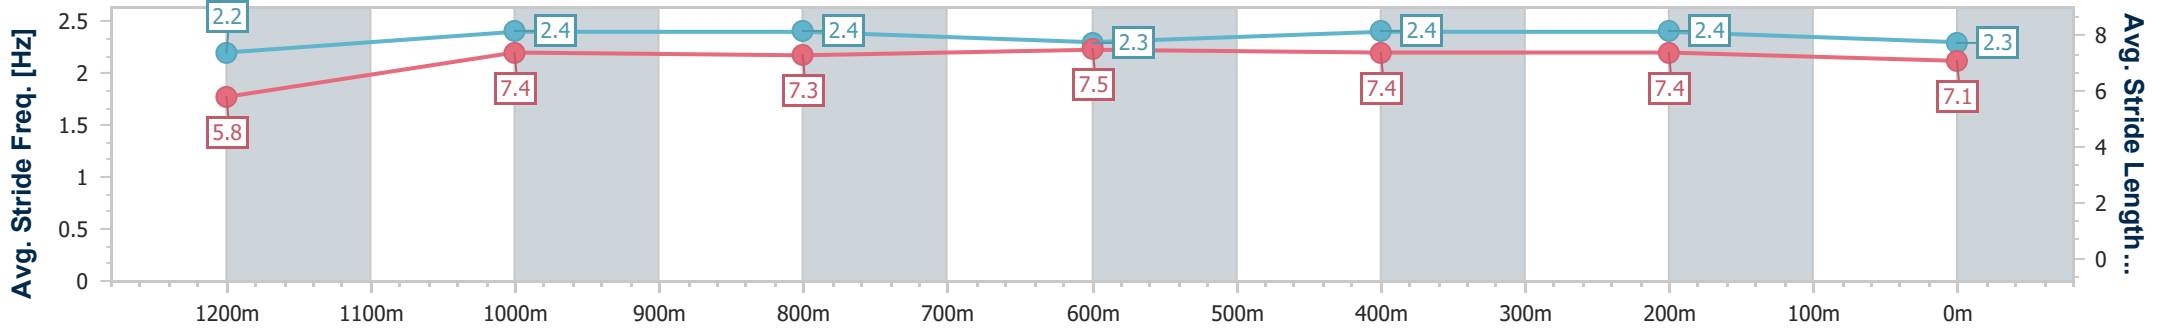

- [] Ranking at each section and finish
- .-.- No data available at this section
- NA No data available

Horse/Jockey Name	Spirit Of Storm
Final Rank	8
Fastest Section Time (Section)	0:07.64 (Overall)
Top Speed [km/h] (Section)	65.6 (400m)
Race State	Finished

Eagle Farm QLD Professional
 Race 5: LADBROKES JUST NOW - 1300m
 07 December 2024 - 14:38
 Track Rating: Soft 5, Weather: Fine, Rail Position: True

BRISBANE
RACING CLUB

Section	Overall	1200m	1000m	800m	600m	400m	200m
Section Times	1:17.77 [8] (0:07.64)	1:10.13 [5] (0:11.56)	0:58.57 [8] (0:11.73)	0:46.84 [9] (0:11.76)	0:35.08 [8] (0:11.46)	0:23.62 [8] (0:11.24)	0:12.38 [9] (0:12.38)
Average Speed [km/h]	48.1	62.6	62.1	61.7	63.3	64.1	58.3
Top Speed [km/h]	59.7	65.5	64.6	63.5	64.9	65.6	61.4
Avg. Dist. to Rail [m]	18.5	3.9	2.7	1.4	1.8	3.0	6.6
Avg. Stride Freq. [Hz]	2.2	2.4	2.4	2.3	2.4	2.4	2.3
Avg. Stride Length [m]	5.8	7.4	7.3	7.5	7.4	7.4	7.1