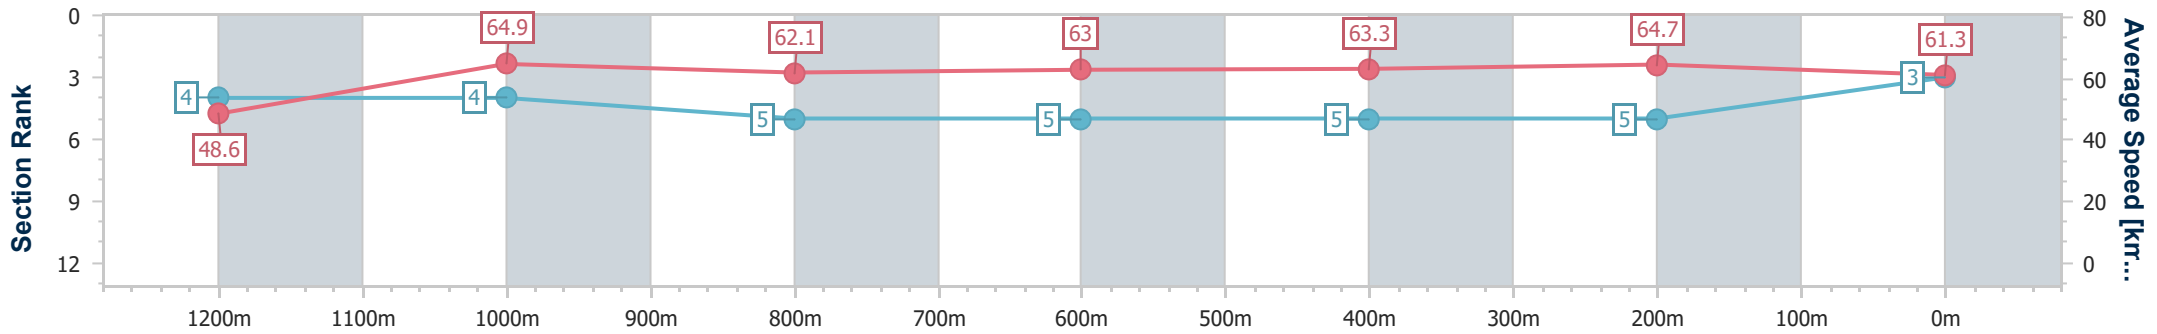

- [] Ranking at each section and finish
- .-.- No data available at this section
- NA No data available

Horse/Jockey Name	Mahbaby
Final Rank	3
Fastest Section Time (Section)	0:07.52 (Overall)
Top Speed [km/h] (Section)	67.2 (400m)
Race State	Finished

Eagle Farm QLD Professional
 Race 5: LADBROKES JUST NOW - 1300m
 07 December 2024 - 14:38
 Track Rating: Soft 5, Weather: Fine, Rail Position: True

BRISBANE
RACING CLUB

Section	Overall	1200m	1000m	800m	600m	400m	200m
Section Times	1:16.67 [3] (0:07.52)	1:09.15 [4] (0:11.13)	0:58.02 [4] (0:11.82)	0:46.20 [5] (0:11.71)	0:34.49 [5] (0:11.65)	0:22.84 [5] (0:11.14)	0:11.70 [5] (0:11.70)
Average Speed [km/h]	48.6	64.9	62.1	63.0	63.3	64.7	61.3
Top Speed [km/h]	62.5	66.9	64.9	63.9	65.8	67.2	64.8
Avg. Dist. to Rail [m]	14.0	3.0	4.2	4.8	4.8	7.4	8.3
Avg. Stride Freq. [Hz]	2.2	2.6	2.4	2.5	2.5	2.6	2.5
Avg. Stride Length [m]	5.9	7.1	7.1	7.1	7.1	7.0	6.8