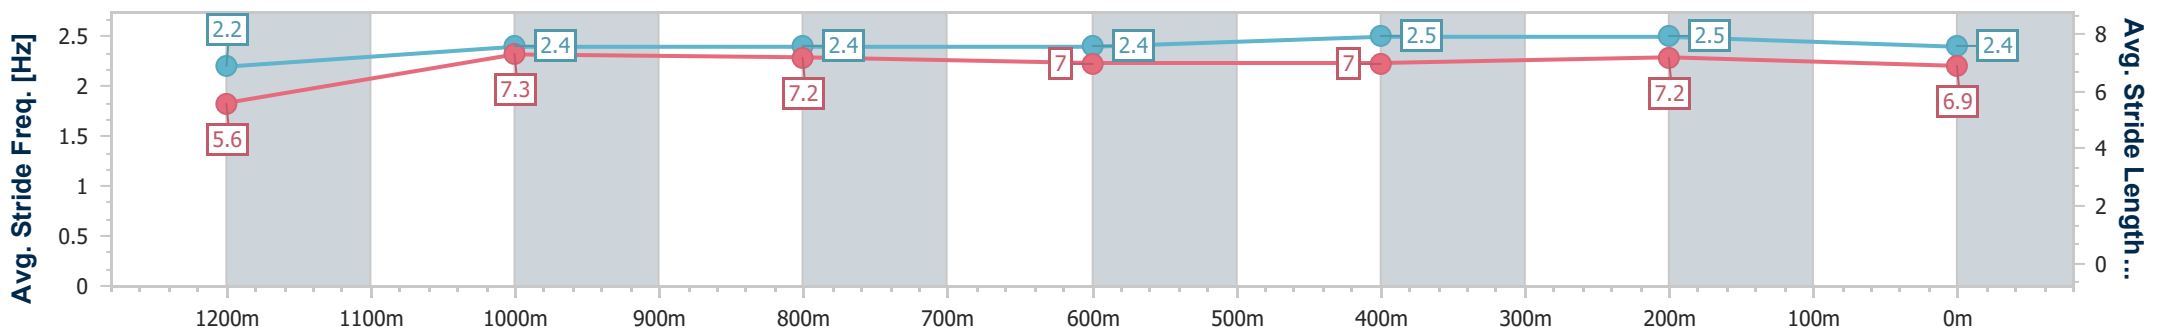

Eagle Farm QLD Professional
 Race 5: LADBROKES JUST NOW - 1300m
 07 December 2024 - 14:38
 Track Rating: Soft 5, Weather: Fine, Rail Position: True

BRISBANE
RACING CLUB

Section	Overall	1200m	1000m	800m	600m	400m	200m
Section Times	1:17.80 [9] (0:07.44)	1:10.36 [3] (0:10.69)	0:59.67 [1] (0:11.73)	0:47.94 [1] (0:11.66)	0:36.28 [1] (0:11.72)	0:24.56 [1] (0:11.79)	0:12.77 [6] (0:12.77)
Average Speed [km/h]	49.3	67.6	61.7	61.8	61.7	60.9	56.5
Top Speed [km/h]	65.5	69.5	64.2	63.6	62.3	62.6	58.8
Avg. Dist. to Rail [m]	17.8	4.0	1.4	0.6	0.4	2.7	4.2
Avg. Stride Freq. [Hz]	2.4	2.7	2.5	2.5	2.5	2.5	2.4
Avg. Stride Length [m]	5.5	7.1	6.8	6.8	6.8	6.7	6.5

- [] Ranking at each section and finish
- .-.- No data available at this section
- NA No data available

Horse/Jockey Name	Catrall
Final Rank	10
Fastest Section Time (Section)	0:08.02 (Overall)
Top Speed [km/h] (Section)	65.4 (400m)
Race State	Finished

Eagle Farm QLD Professional
 Race 5: LADBROKES JUST NOW - 1300m
 07 December 2024 - 14:38
 Track Rating: Soft 5, Weather: Fine, Rail Position: True

BRISBANE
RACING CLUB

Section	Overall	1200m	1000m	800m	600m	400m	200m
Section Times	1:17.90 [10] (0:08.02)	1:09.88 [9] (0:11.46)	0:58.42 [9] (0:11.39)	0:47.03 [8] (0:11.97)	0:35.06 [9] (0:11.46)	0:23.60 [9] (0:11.29)	0:12.31 [10] (0:12.31)
Average Speed [km/h]	44.9	63.0	63.0	60.3	62.1	63.8	58.5
Top Speed [km/h]	59.2	64.8	65.0	61.9	63.9	65.4	62.9
Avg. Dist. to Rail [m]	9.7	1.0	0.2	0.2	1.7	0.5	1.3
Avg. Stride Freq. [Hz]	2.2	2.4	2.4	2.4	2.5	2.5	2.4
Avg. Stride Length [m]	5.6	7.3	7.2	7.0	7.0	7.2	6.9

- [] Ranking at each section and finish
- .-.- No data available at this section
- NA No data available