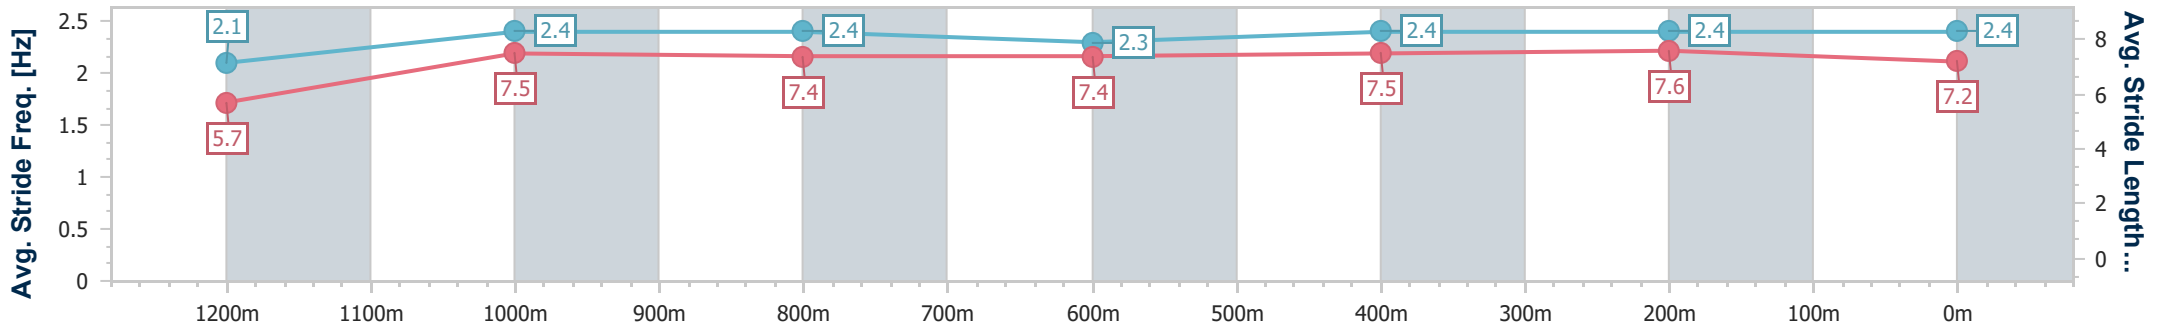

Eagle Farm QLD Professional
 Race 5: LADBROKES JUST NOW - 1300m
 07 December 2024 - 14:38
 Track Rating: Soft 5, Weather: Fine, Rail Position: True

BRISBANE
RACING CLUB

Section	Overall	1200m	1000m	800m	600m	400m	200m
Section Times	1:16.85 [4] (0:08.13)	1:08.72 [10] (0:11.42)	0:57.30 [10] (0:11.53)	0:45.77 [10] (0:11.86)	0:33.91 [10] (0:11.46)	0:22.45 [10] (0:10.89)	0:11.56 [8]
Average Speed [km/h]	44.7	63.3	63.0	61.4	63.3	66.1	62.3
Top Speed [km/h]	59.3	65.7	65.6	62.4	65.9	67.6	64.9
Avg. Dist. to Rail [m]	10.8	2.1	2.5	1.7	1.5	5.7	8.6
Avg. Stride Freq. [Hz]	2.1	2.4	2.4	2.3	2.4	2.4	2.4
Avg. Stride Length [m]	5.7	7.5	7.4	7.4	7.5	7.6	7.2