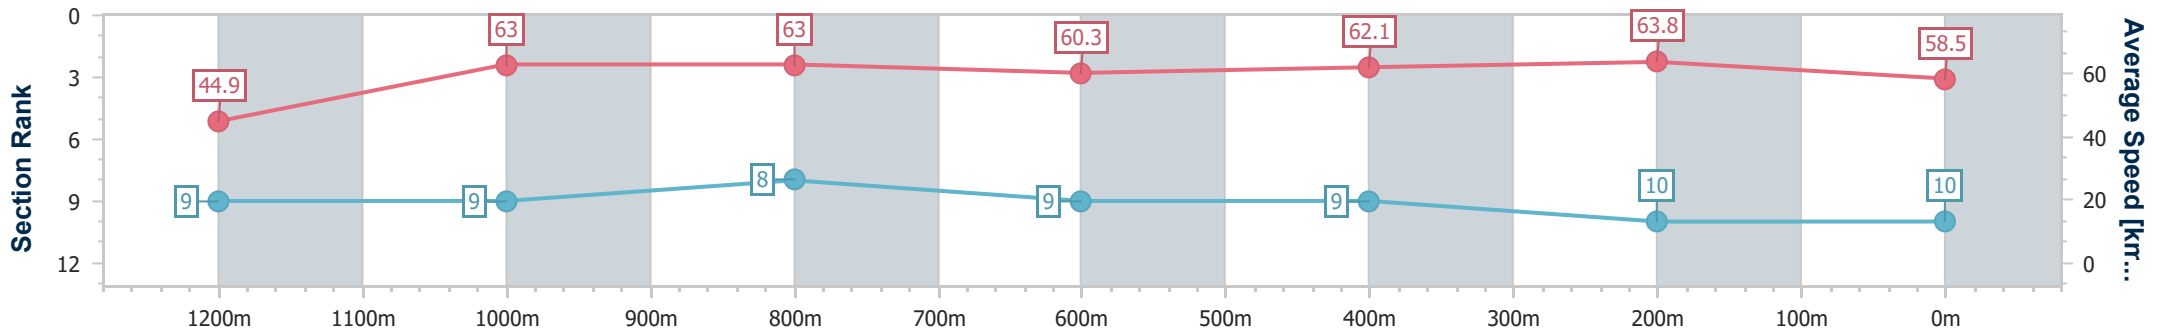

- [] Ranking at each section and finish
- .-.- No data available at this section
- NA No data available

Horse/Jockey Name	Catrall
Final Rank	10
Fastest Section Time (Section)	0:08.02 (Overall)
Top Speed [km/h] (Section)	65.4 (400m)
Race State	Finished

Eagle Farm QLD Professional
 Race 5: LADBROKES JUST NOW - 1300m
 07 December 2024 - 14:38
 Track Rating: Soft 5, Weather: Fine, Rail Position: True

BRISBANE
RACING CLUB

Section	Overall	1200m	1000m	800m	600m	400m	200m
Section Times	1:17.90 [10] (0:08.02)	1:09.88 [9] (0:11.46)	0:58.42 [9] (0:11.39)	0:47.03 [8] (0:11.97)	0:35.06 [9] (0:11.46)	0:23.60 [9] (0:11.29)	0:12.31 [10] (0:12.31)
Average Speed [km/h]	44.9	63.0	63.0	60.3	62.1	63.8	58.5
Top Speed [km/h]	59.2	64.8	65.0	61.9	63.9	65.4	62.9
Avg. Dist. to Rail [m]	9.7	1.0	0.2	0.2	1.7	0.5	1.3
Avg. Stride Freq. [Hz]	2.2	2.4	2.4	2.4	2.5	2.5	2.4
Avg. Stride Length [m]	5.6	7.3	7.2	7.0	7.0	7.2	6.9