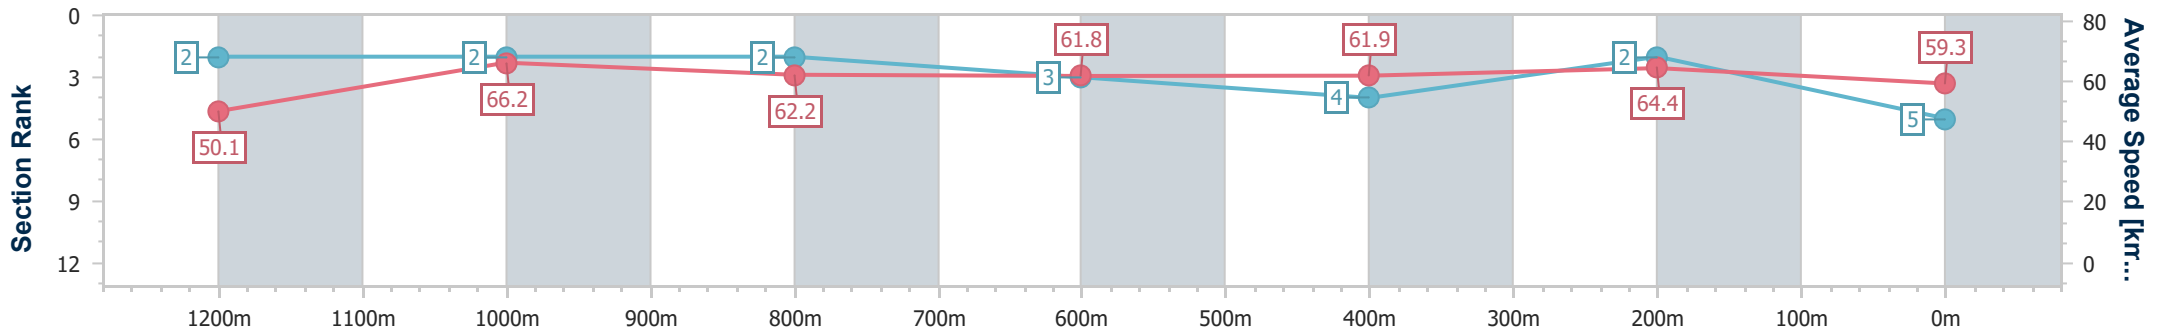

- [] Ranking at each section and finish
- .-.- No data available at this section
- NA No data available

Horse/Jockey Name	Burning Bell
Final Rank	5
Fastest Section Time (Section)	0:07.36 (Overall)
Top Speed [km/h] (Section)	67.7 (1200m)
Race State	Finished

Eagle Farm QLD Professional
 Race 5: LADBROKES JUST NOW - 1300m
 07 December 2024 - 14:38
 Track Rating: Soft 5, Weather: Fine, Rail Position: True

BRISBANE
RACING CLUB

Section	Overall	1200m	1000m	800m	600m	400m	200m
Section Times	1:16.88 [5] (0:07.36)	1:09.52 [2] (0:10.90)	0:58.62 [2] (0:11.79)	0:46.83 [2] (0:11.84)	0:34.99 [3] (0:11.67)	0:23.32 [4] (0:11.17)	0:12.15 [2] (0:12.15)
Average Speed [km/h]	50.1	66.2	62.2	61.8	61.9	64.4	59.3
Top Speed [km/h]	63.7	67.7	64.7	62.7	63.7	65.9	63.5
Avg. Dist. to Rail [m]	19.8	7.8	3.8	3.4	0.7	2.1	5.0
Avg. Stride Freq. [Hz]	2.2	2.4	2.3	2.3	2.3	2.4	2.3
Avg. Stride Length [m]	6.2	7.7	7.4	7.5	7.5	7.5	7.3