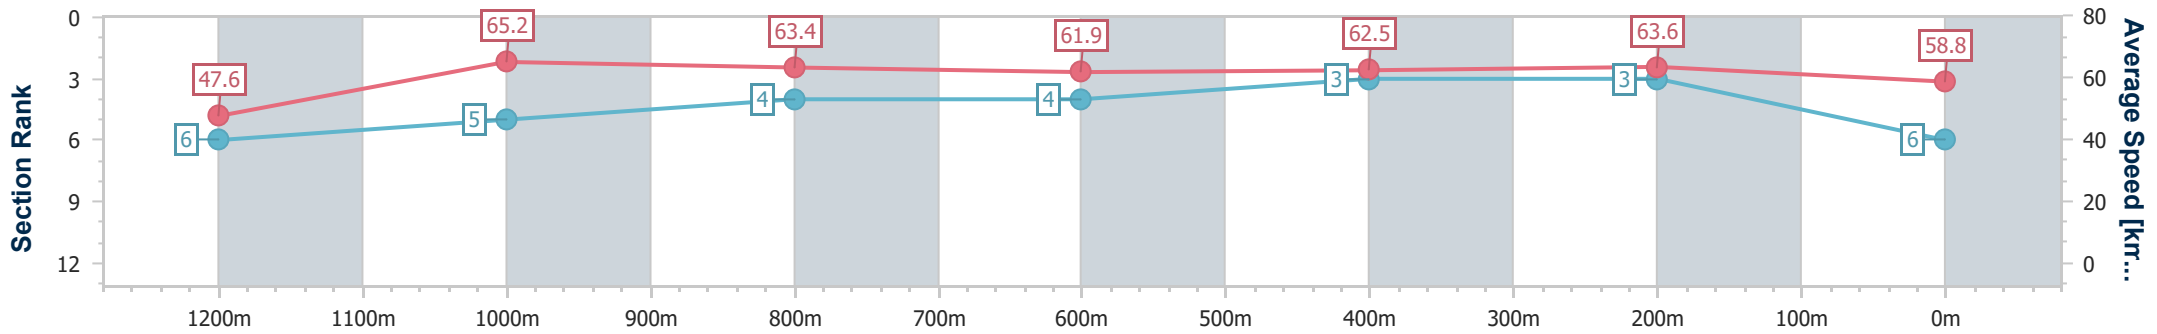

- [] Ranking at each section and finish
- .-.- No data available at this section
- NA No data available

Horse/Jockey Name	Hell Hath No Fury
Final Rank	6
Fastest Section Time (Section)	0:07.64 (Overall)
Top Speed [km/h] (Section)	66.2 (1200m)
Race State	Finished

Eagle Farm QLD Professional
 Race 5: LADBROKES JUST NOW - 1300m
 07 December 2024 - 14:38
 Track Rating: Soft 5, Weather: Fine, Rail Position: True

BRISBANE
RACING CLUB

Section	Overall	1200m	1000m	800m	600m	400m	200m
Section Times	1:17.10 [6] (0:07.64)	1:09.46 [6] (0:11.09)	0:58.37 [5] (0:11.43)	0:46.94 [4] (0:11.76)	0:35.18 [4] (0:11.60)	0:23.58 [3] (0:11.33)	0:12.25 [3] (0:12.25)
Average Speed [km/h]	47.6	65.2	63.4	61.9	62.5	63.6	58.8
Top Speed [km/h]	63.5	66.2	64.5	63.2	64.4	64.9	62.3
Avg. Dist. to Rail [m]	12.3	1.5	1.0	3.0	1.4	1.0	3.3
Avg. Stride Freq. [Hz]	2.2	2.4	2.3	2.3	2.4	2.4	2.3
Avg. Stride Length [m]	5.9	7.6	7.7	7.6	7.4	7.3	7.1