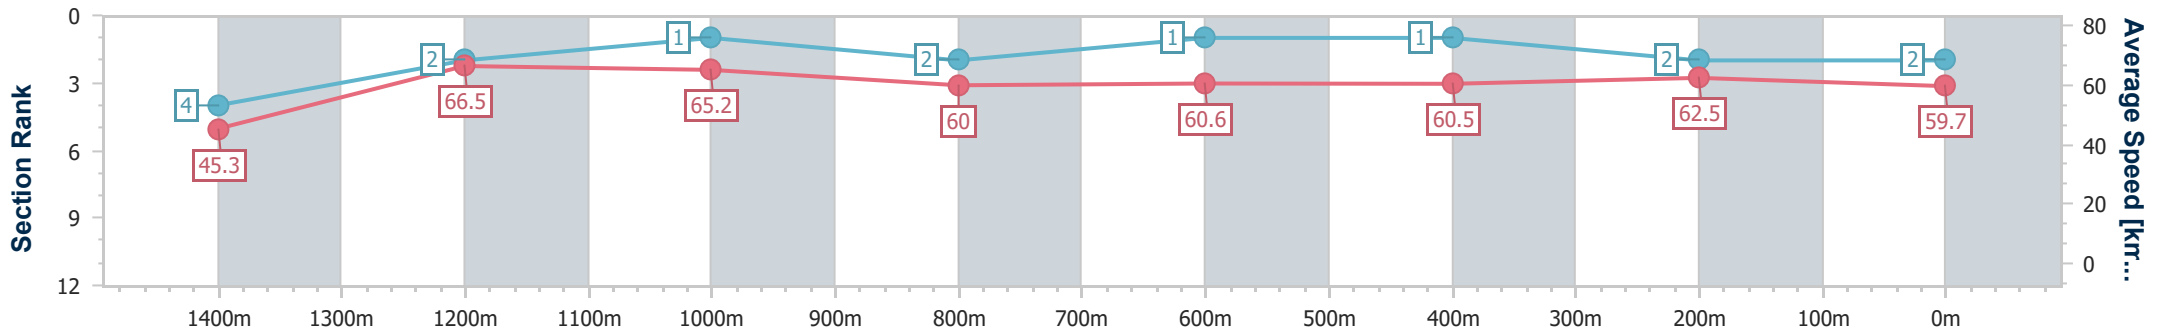

Horse/Jockey Name	I Am Artie
Final Rank	2
Fastest Section Time (Section)	0:08.04 (Overall)
Top Speed [km/h] (Section)	68.4 (1400m)
Race State	Finished

Eagle Farm QLD Professional
Race 6: U&U RECRUITMENT TAILS STAKES - 1500m
07 December 2024 - 15:13
Track Rating: Soft 5, Weather: Fine, Rail Position: True

BRISBANE
RACING CLUB

Section	Overall	1400m	1200m	1000m	800m	600m	400m	200m
Section Times	1:29.31 [2] (0:08.04)	1:21.27 [4] (0:10.86)	1:10.41 [2] (0:11.06)	0:59.35 [1] (0:12.10)	0:47.25 [2] (0:11.81)	0:35.44 [1] (0:11.84)	0:23.60 [1] (0:11.51)	0:12.09 [2] (0:12.09)
Average Speed [km/h]	45.3	66.5	65.2	60.0	60.6	60.5	62.5	59.7
Top Speed [km/h]	63.8	68.4	67.6	62.9	61.6	61.6	63.2	62.4
Avg. Dist. to Rail [m]	14.0	6.0	4.0	1.7	1.3	1.2	3.7	5.8
Avg. Stride Freq. [Hz]	2.1	2.3	2.3	2.1	2.2	2.3	2.3	2.2
Avg. Stride Length [m]	5.8	7.9	8.0	7.8	7.7	7.4	7.6	7.6

- [ ] Ranking at each section and finish
- -.-.- No data available at this section
- NA No data available