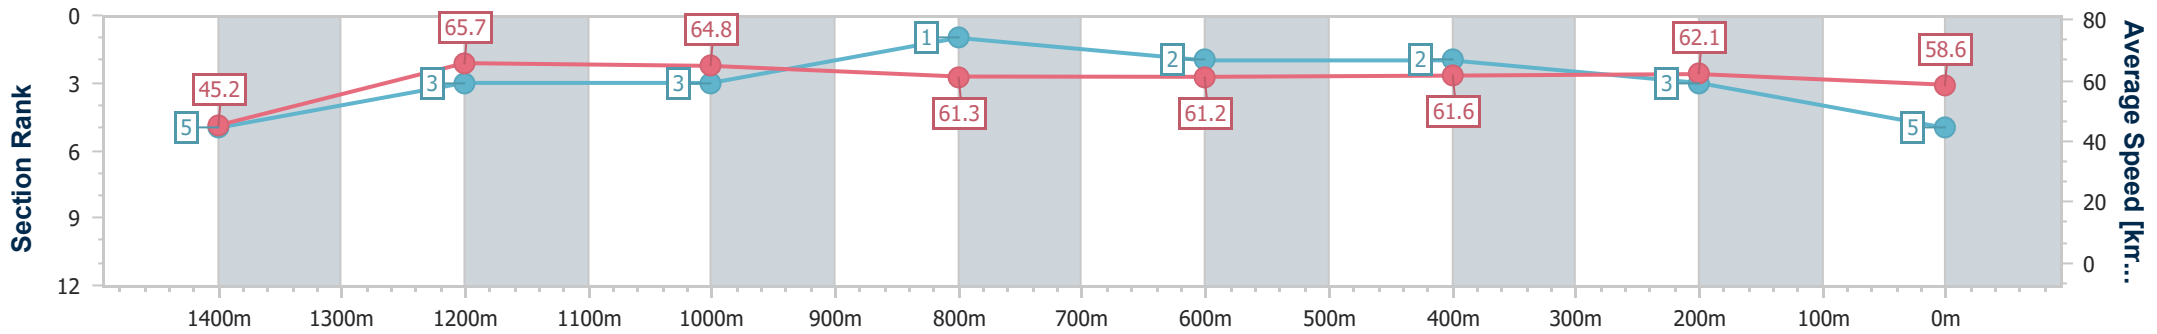

Horse/Jockey Name	Wapiti
Final Rank	5
Fastest Section Time (Section)	0:08.06 (Overall)
Top Speed [km/h] (Section)	66.7 (1400m)
Race State	Finished

Eagle Farm QLD Professional
Race 6: U&U RECRUITMENT TAILS STAKES - 1500m
07 December 2024 - 15:13
Track Rating: Soft 5, Weather: Fine, Rail Position: True

BRISBANE
RACING CLUB

Section	Overall	1400m	1200m	1000m	800m	600m	400m	200m
Section Times	1:29.61 [5] (0:08.06)	1:21.55 [5] (0:10.94)	1:10.61 [3] (0:11.18)	0:59.43 [3] (0:11.88)	0:47.55 [1] (0:11.87)	0:35.68 [2] (0:11.84)	0:23.84 [2] (0:11.60)	0:12.24 [3] (0:12.24)
Average Speed [km/h]	45.2	65.7	64.8	61.3	61.2	61.6	62.1	58.6
Top Speed [km/h]	63.6	66.7	65.8	63.4	62.0	62.4	63.1	60.8
Avg. Dist. to Rail [m]	12.5	3.8	3.3	2.7	2.3	2.0	4.3	3.5
Avg. Stride Freq. [Hz]	2.2	2.4	2.3	2.2	2.2	2.3	2.3	2.2
Avg. Stride Length [m]	5.7	7.8	7.9	7.7	7.7	7.6	7.5	7.3

- [ ] Ranking at each section and finish
- -.-.- No data available at this section
- NA No data available