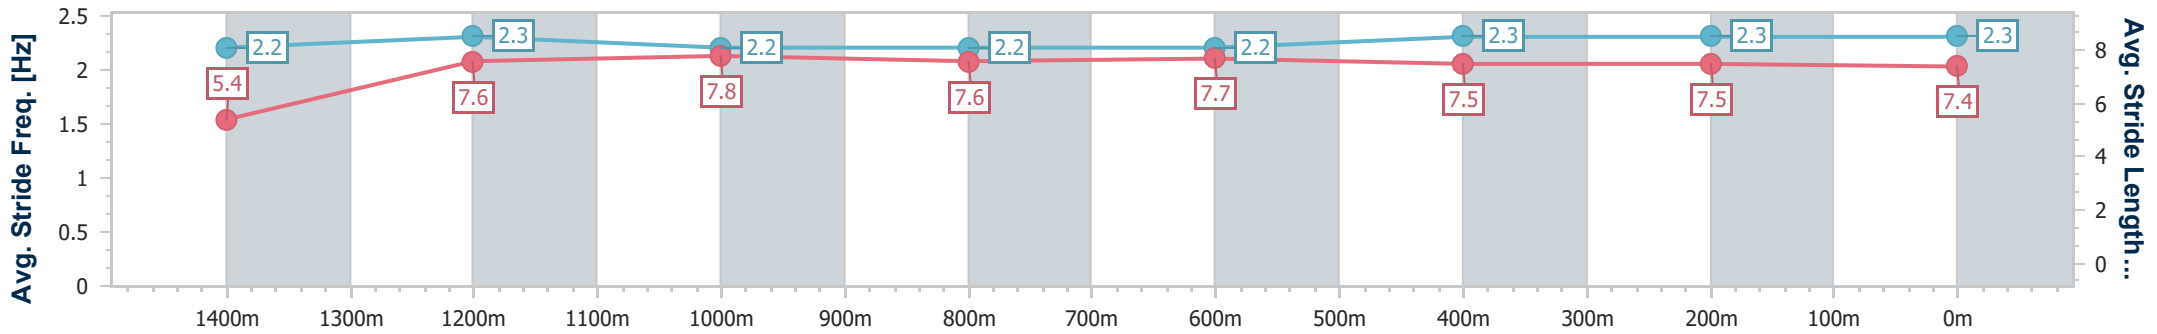

- [] Ranking at each section and finish
- .-.- No data available at this section
- NA No data available

Horse/Jockey Name	Koruto
Final Rank	6
Fastest Section Time (Section)	0:08.48 (Overall)
Top Speed [km/h] (Section)	67.2 (1200m)
Race State	Finished

Eagle Farm QLD Professional
 Race 6: U&U RECRUITMENT TAILS STAKES - 1500m
 07 December 2024 - 15:13
 Track Rating: Soft 5, Weather: Fine, Rail Position: True

BRISBANE
RACING CLUB

Section	Overall	1400m	1200m	1000m	800m	600m	400m	200m
Section Times	1:29.71 [6] (0:08.48)	1:21.23 [9] (0:11.25)	1:09.98 [8] (0:11.33)	0:58.65 [8] (0:11.90)	0:46.75 [8] (0:11.72)	0:35.03 [8] (0:11.68)	0:23.35 [8] (0:11.33)	0:12.02 [8] (0:12.02)
Average Speed [km/h]	43.1	64.4	63.5	61.3	61.8	62.4	63.4	60.0
Top Speed [km/h]	60.0	67.1	67.2	62.2	62.8	63.8	64.7	62.9
Avg. Dist. to Rail [m]	15.0	4.3	3.4	2.3	1.5	1.9	7.1	8.3
Avg. Stride Freq. [Hz]	2.2	2.3	2.2	2.2	2.2	2.3	2.3	2.3
Avg. Stride Length [m]	5.4	7.6	7.8	7.6	7.7	7.5	7.5	7.4