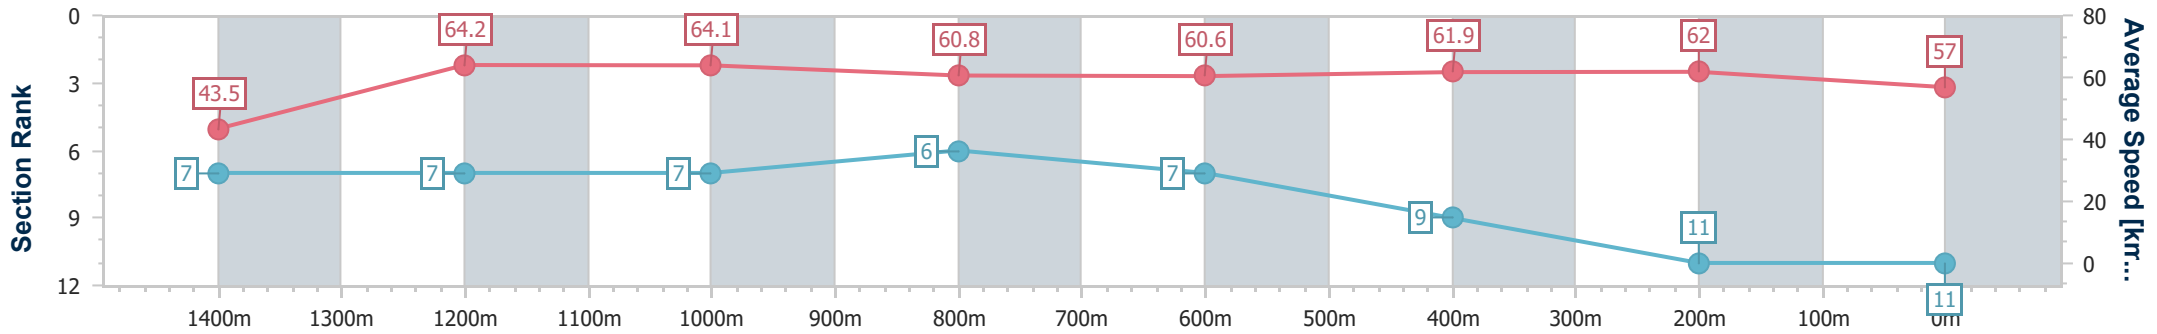

Horse/Jockey Name	Dune Forty Five
Final Rank	11
Fastest Section Time (Section)	0:08.33 (Overall)
Top Speed [km/h] (Section)	66.1 (1200m)
Race State	Finished

Eagle Farm QLD Professional
Race 6: U&U RECRUITMENT TAILS STAKES - 1500m
07 December 2024 - 15:13
Track Rating: Soft 5, Weather: Fine, Rail Position: True

BRISBANE
RACING CLUB

Section	Overall	1400m	1200m	1000m	800m	600m	400m	200m
Section Times	1:30.61 [11] (0:08.33)	1:22.28 [7] (0:11.23)	1:11.05 [7] (0:11.23)	0:59.82 [7] (0:11.91)	0:47.91 [6] (0:11.98)	0:35.93 [7] (0:11.70)	0:24.23 [9] (0:11.61)	0:12.62 [11] (0:12.62)
Average Speed [km/h]	43.5	64.2	64.1	60.8	60.6	61.9	62.0	57.0
Top Speed [km/h]	61.2	65.9	66.1	62.1	61.4	62.7	63.7	60.9
Avg. Dist. to Rail [m]	8.9	1.7	1.9	0.9	2.0	1.0	2.9	3.0
Avg. Stride Freq. [Hz]	2.1	2.3	2.2	2.2	2.2	2.2	2.2	2.1
Avg. Stride Length [m]	5.7	7.9	8.0	7.8	7.8	7.8	7.9	7.5

- [ ] Ranking at each section and finish
- -.-.- No data available at this section
- NA No data available