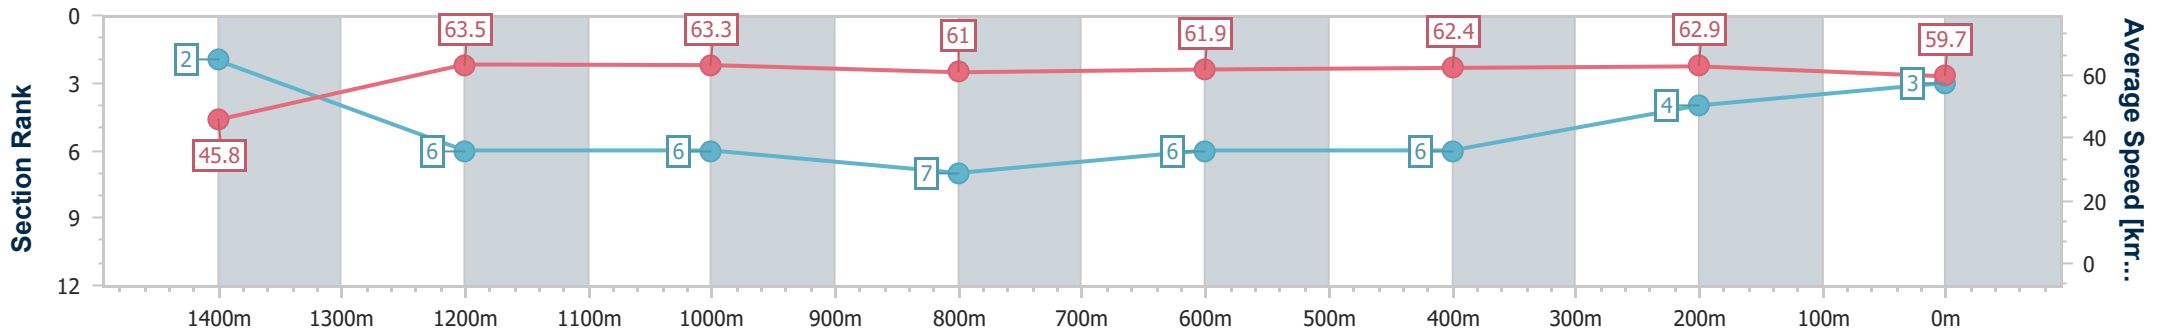

Eagle Farm QLD Professional

Race 6: U&U RECRUITMENT TAILS STAKES - 1500m

07 December 2024 - 15:13

Track Rating: Soft 5, Weather: Fine, Rail Position: True

BRISBANE RACING CLUB

Section	Overall	1400m	1200m	1000m	800m	600m	400m	200m
Section Times	1:29.48 [3] (0:08.01)	1:21.47 [2] (0:11.35)	1:10.12 [6] (0:11.41)	0:58.71 [6] (0:11.99)	0:46.72 [7] (0:11.66)	0:35.06 [6] (0:11.61)	0:23.45 [6] (0:11.42)	0:12.03 [4] (0:12.03)
Average Speed [km/h]	45.8	63.5	63.3	61.0	61.9	62.4	62.9	59.7
Top Speed [km/h]	62.8	64.8	64.4	62.2	62.7	63.8	64.6	61.4
Avg. Dist. to Rail [m]	16.9	6.5	3.9	2.5	0.8	1.5	7.2	7.1
Avg. Stride Freq. [Hz]	2.2	2.4	2.3	2.2	2.2	2.2	2.3	2.2
Avg. Stride Length [m]	5.5	7.3	7.6	7.6	7.7	7.8	7.6	7.4