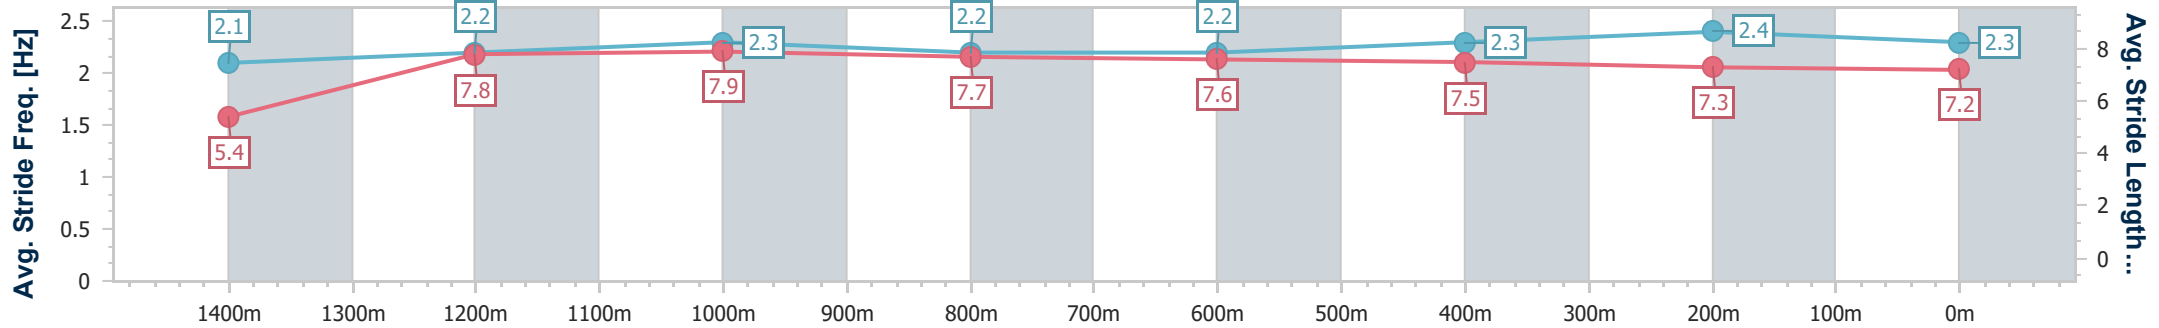

- [] Ranking at each section and finish
- .-.- No data available at this section
- NA No data available

Horse/Jockey Name	Encoder
Final Rank	7
Fastest Section Time (Section)	0:08.67 (Overall)
Top Speed [km/h] (Section)	66.7 (1200m)
Race State	Finished

Eagle Farm QLD Professional
 Race 6: U&U RECRUITMENT TAILS STAKES - 1500m
 07 December 2024 - 15:13
 Track Rating: Soft 5, Weather: Fine, Rail Position: True

BRISBANE
RACING CLUB

Section	Overall	1400m	1200m	1000m	800m	600m	400m	200m
Section Times	1:30.07 [7] (0:08.67)	1:21.40 [11] (0:11.46)	1:09.94 [11] (0:11.16)	0:58.78 [10] (0:11.79)	0:46.99 [9] (0:11.86)	0:35.13 [10] (0:11.56)	0:23.57 [10] (0:11.31)	0:12.26 [9] (0:12.26)
Average Speed [km/h]	41.9	63.2	64.3	61.7	61.1	62.4	63.6	58.7
Top Speed [km/h]	59.1	64.8	66.7	63.1	62.5	64.6	65.5	63.0
Avg. Dist. to Rail [m]	16.1	5.1	3.1	1.6	1.0	0.7	6.2	6.3
Avg. Stride Freq. [Hz]	2.1	2.2	2.3	2.2	2.2	2.3	2.4	2.3
Avg. Stride Length [m]	5.4	7.8	7.9	7.7	7.6	7.5	7.3	7.2