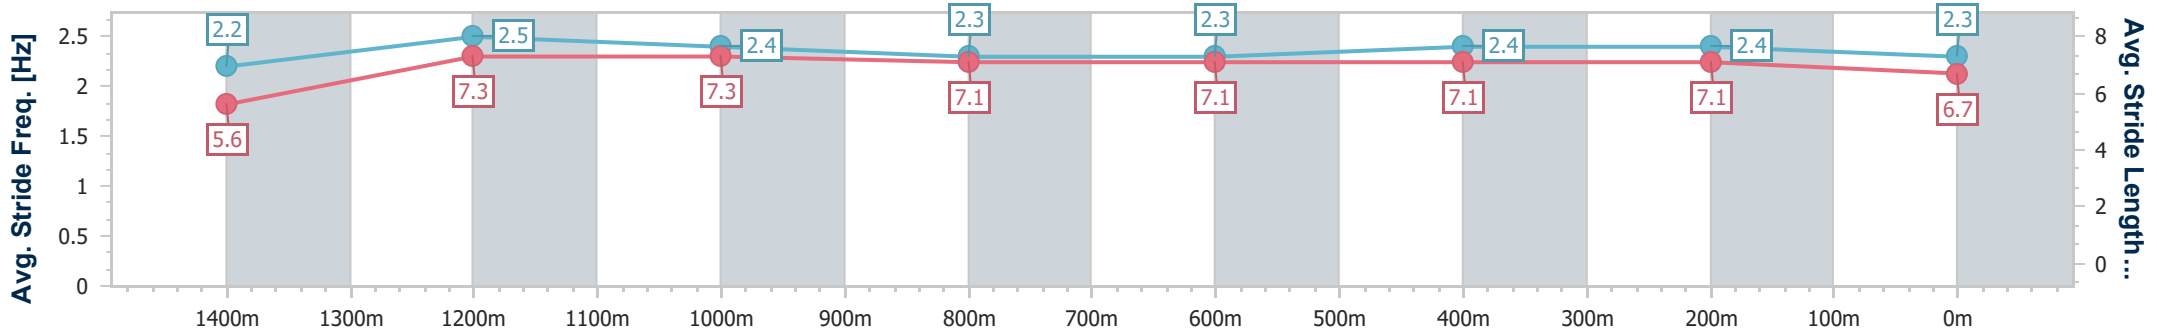

Eagle Farm QLD Professional
 Race 6: U&U RECRUITMENT TAILS STAKES - 1500m
 07 December 2024 - 15:13
 Track Rating: Soft 5, Weather: Fine, Rail Position: True

BRISBANE
RACING CLUB

Section	Overall	1400m	1200m	1000m	800m	600m	400m	200m
Section Times	1:30.23 [8] (0:08.44)	1:21.79 [8] (0:11.56)	1:10.23 [10] (0:11.50)	0:58.73 [11] (0:11.91)	0:46.82 [11] (0:11.77)	0:35.05 [11] (0:11.50)	0:23.55 [11] (0:11.17)	0:12.38 [10] (0:12.38)
Average Speed [km/h]	43.5	62.5	62.6	61.6	61.5	62.9	64.3	58.0
Top Speed [km/h]	60.1	64.4	65.4	62.5	64.1	65.1	65.9	61.7
Avg. Dist. to Rail [m]	17.9	5.5	3.6	3.0	2.2	0.5	3.4	3.4
Avg. Stride Freq. [Hz]	2.1	2.4	2.4	2.4	2.4	2.4	2.5	2.3
Avg. Stride Length [m]	5.4	7.1	7.3	7.2	7.2	7.4	7.3	6.9

- [] Ranking at each section and finish
- .-.- No data available at this section
- NA No data available

Horse/Jockey Name	Inver Park
Final Rank	9
Fastest Section Time (Section)	0:08.16 (Overall)
Top Speed [km/h] (Section)	66.3 (1400m)
Race State	Finished

Eagle Farm QLD Professional
 Race 6: U&U RECRUITMENT TAILS STAKES - 1500m
 07 December 2024 - 15:13
 Track Rating: Soft 5, Weather: Fine, Rail Position: True

BRISBANE
RACING CLUB

Section	Overall	1400m	1200m	1000m	800m	600m	400m	200m
Section Times	1:30.31 [9] (0:08.16)	1:22.15 [6] (0:10.95)	1:11.20 [4] (0:11.17)	1:00.03 [4] (0:12.05)	0:47.98 [4] (0:12.01)	0:35.97 [5] (0:11.65)	0:24.32 [4] (0:11.59)	0:12.73 [6] (0:12.73)
Average Speed [km/h]	44.5	65.7	64.4	59.9	60.2	61.8	62.1	56.7
Top Speed [km/h]	63.2	66.3	66.2	62.2	61.1	63.3	64.2	59.9
Avg. Dist. to Rail [m]	10.1	1.0	0.5	0.6	1.0	0.6	1.4	0.9
Avg. Stride Freq. [Hz]	2.2	2.5	2.4	2.3	2.3	2.4	2.4	2.3
Avg. Stride Length [m]	5.6	7.3	7.3	7.1	7.1	7.1	7.1	6.7