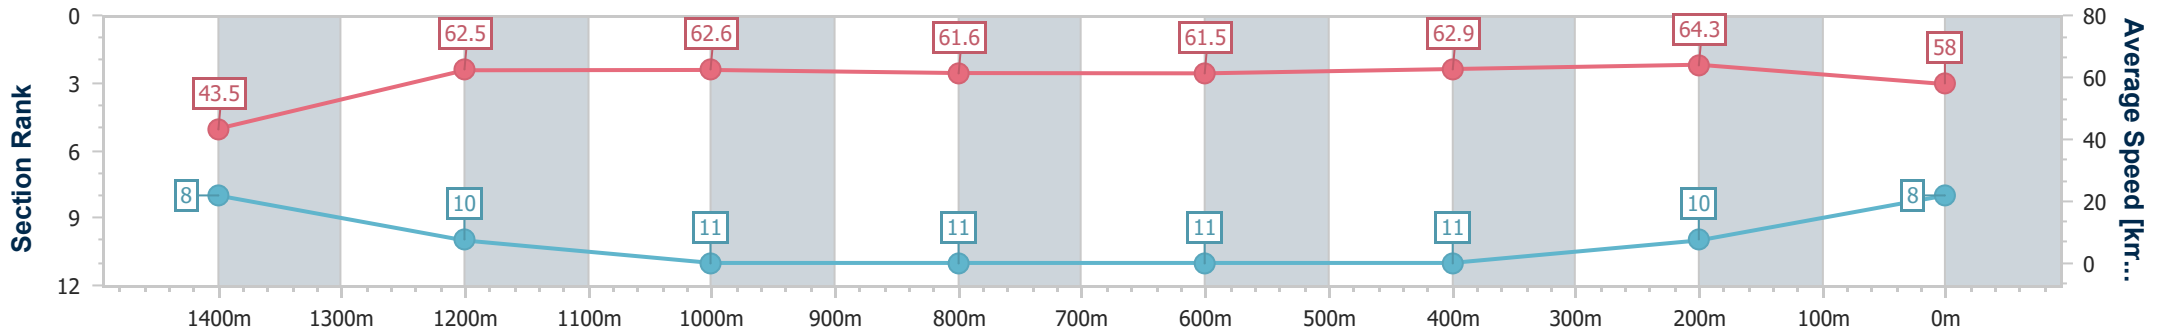

Horse/Jockey Name	Sweet Mercy
Final Rank	8
Fastest Section Time (Section)	0:08.44 (Overall)
Top Speed [km/h] (Section)	65.9 (400m)
Race State	Finished

Eagle Farm QLD Professional
Race 6: U&U RECRUITMENT TAILS STAKES - 1500m
07 December 2024 - 15:13
Track Rating: Soft 5, Weather: Fine, Rail Position: True

BRISBANE
RACING CLUB

Section	Overall	1400m	1200m	1000m	800m	600m	400m	200m
Section Times	1:30.23 [8] (0:08.44)	1:21.79 [8] (0:11.56)	1:10.23 [10] (0:11.50)	0:58.73 [11] (0:11.91)	0:46.82 [11] (0:11.77)	0:35.05 [11] (0:11.50)	0:23.55 [11] (0:11.17)	0:12.38 [10] (0:12.38)
Average Speed [km/h]	43.5	62.5	62.6	61.6	61.5	62.9	64.3	58.0
Top Speed [km/h]	60.1	64.4	65.4	62.5	64.1	65.1	65.9	61.7
Avg. Dist. to Rail [m]	17.9	5.5	3.6	3.0	2.2	0.5	3.4	3.4
Avg. Stride Freq. [Hz]	2.1	2.4	2.4	2.4	2.4	2.4	2.5	2.3
Avg. Stride Length [m]	5.4	7.1	7.3	7.2	7.2	7.4	7.3	6.9

- [ ] Ranking at each section and finish
- -.-.- No data available at this section
- NA No data available