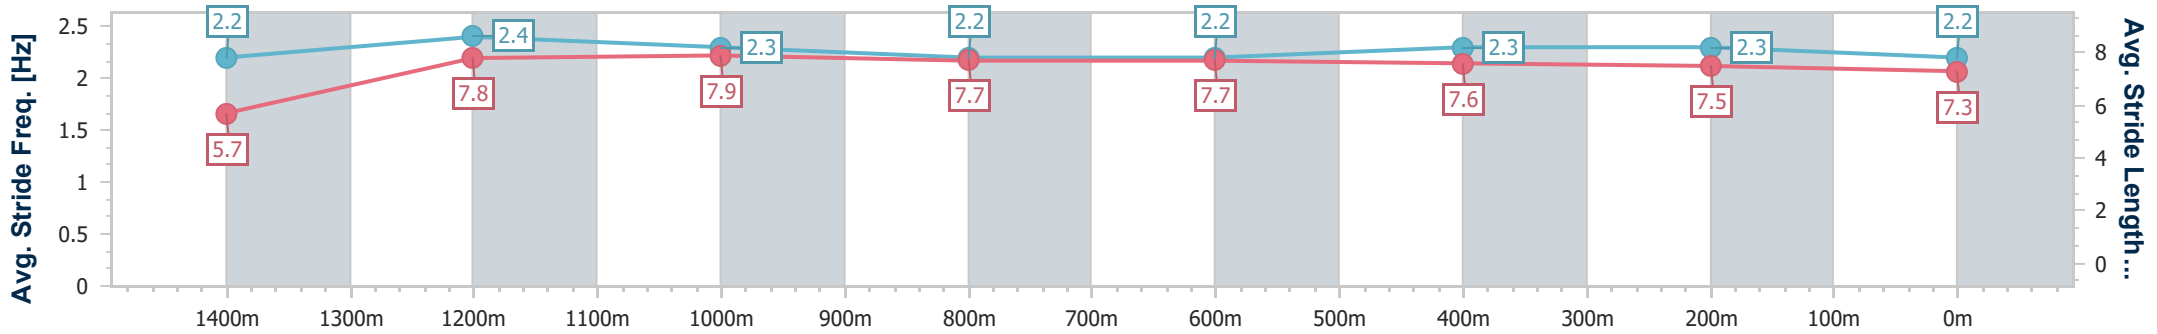

Horse/Jockey Name	Wapiti
Final Rank	5
Fastest Section Time (Section)	0:08.06 (Overall)
Top Speed [km/h] (Section)	66.7 (1400m)
Race State	Finished

Eagle Farm QLD Professional
Race 6: U&U RECRUITMENT TAILS STAKES - 1500m
07 December 2024 - 15:13
Track Rating: Soft 5, Weather: Fine, Rail Position: True

BRISBANE
RACING CLUB

Section	Overall	1400m	1200m	1000m	800m	600m	400m	200m
Section Times	1:29.61 [5] (0:08.06)	1:21.55 [5] (0:10.94)	1:10.61 [3] (0:11.18)	0:59.43 [3] (0:11.88)	0:47.55 [1] (0:11.87)	0:35.68 [2] (0:11.84)	0:23.84 [2] (0:11.60)	0:12.24 [3] (0:12.24)
Average Speed [km/h]	45.2	65.7	64.8	61.3	61.2	61.6	62.1	58.6
Top Speed [km/h]	63.6	66.7	65.8	63.4	62.0	62.4	63.1	60.8
Avg. Dist. to Rail [m]	12.5	3.8	3.3	2.7	2.3	2.0	4.3	3.5
Avg. Stride Freq. [Hz]	2.2	2.4	2.3	2.2	2.2	2.3	2.3	2.2
Avg. Stride Length [m]	5.7	7.8	7.9	7.7	7.7	7.6	7.5	7.3

- [ ] Ranking at each section and finish
- -.-.- No data available at this section
- NA No data available