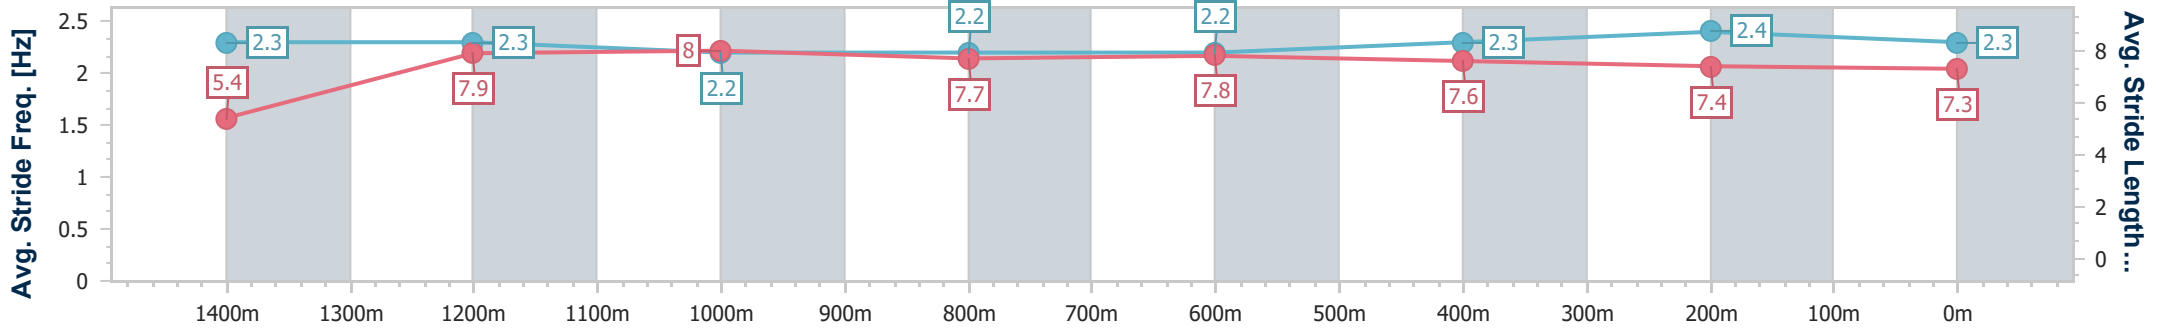

Horse/Jockey Name	Arts Object
Final Rank	1
Fastest Section Time (Section)	0:08.03 (Overall)
Top Speed [km/h] (Section)	66.0 (1400m)
Race State	Finished

Eagle Farm QLD Professional
Race 6: U&U RECRUITMENT TAILS STAKES - 1500m
07 December 2024 - 15:13
Track Rating: Soft 5, Weather: Fine, Rail Position: True

BRISBANE
RACING CLUB

Section	Overall	1400m	1200m	1000m	800m	600m	400m	200m
Section Times	1:29.30 [1] (0:08.03)	1:21.27 [3] (0:11.19)	1:10.08 [5] (0:11.24)	0:58.84 [5] (0:11.93)	0:46.91 [5] (0:11.86)	0:35.05 [4] (0:11.64)	0:23.41 [3] (0:11.32)	0:12.09 [1] (0:12.09)
Average Speed [km/h]	45.6	64.7	64.2	60.9	60.9	62.3	63.5	59.6
Top Speed [km/h]	61.5	66.0	64.7	62.8	61.8	64.1	64.7	62.9
Avg. Dist. to Rail [m]	17.4	6.1	2.7	1.3	0.9	1.2	5.2	5.0
Avg. Stride Freq. [Hz]	2.3	2.3	2.2	2.2	2.2	2.3	2.4	2.3
Avg. Stride Length [m]	5.4	7.9	8.0	7.7	7.8	7.6	7.4	7.3

- [ ] Ranking at each section and finish
- -.-.- No data available at this section
- NA No data available