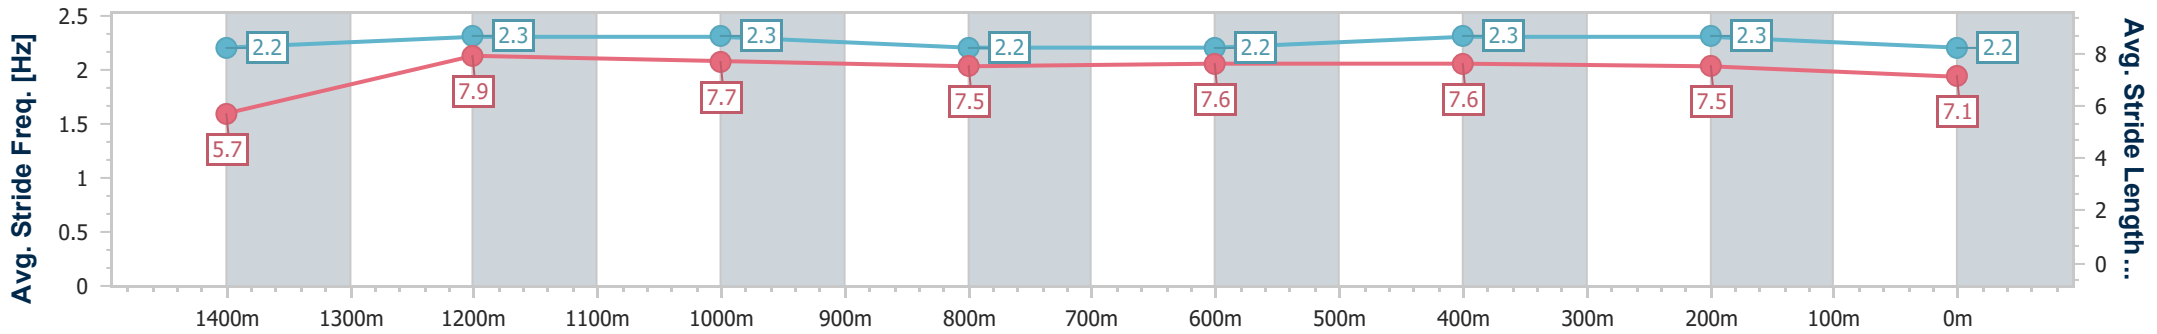

Eagle Farm QLD Professional
 Race 6: U&U RECRUITMENT TAILS STAKES - 1500m
 07 December 2024 - 15:13
 Track Rating: Soft 5, Weather: Fine, Rail Position: True

BRISBANE
RACING CLUB

Section	Overall	1400m	1200m	1000m	800m	600m	400m	200m
Section Times	1:30.31 [9] (0:08.16)	1:22.15 [6] (0:10.95)	1:11.20 [4] (0:11.17)	1:00.03 [4] (0:12.05)	0:47.98 [4] (0:12.01)	0:35.97 [5] (0:11.65)	0:24.32 [4] (0:11.59)	0:12.73 [6] (0:12.73)
Average Speed [km/h]	44.5	65.7	64.4	59.9	60.2	61.8	62.1	56.7
Top Speed [km/h]	63.2	66.3	66.2	62.2	61.1	63.3	64.2	59.9
Avg. Dist. to Rail [m]	10.1	1.0	0.5	0.6	1.0	0.6	1.4	0.9
Avg. Stride Freq. [Hz]	2.2	2.5	2.4	2.3	2.3	2.4	2.4	2.3
Avg. Stride Length [m]	5.6	7.3	7.3	7.1	7.1	7.1	7.1	6.7

- [] Ranking at each section and finish
- .-.- No data available at this section
- NA No data available

Horse/Jockey Name	Bettcha The Crown
Final Rank	10
Fastest Section Time (Section)	0:07.99 (Overall)
Top Speed [km/h] (Section)	67.2 (1400m)
Race State	Finished

Eagle Farm QLD Professional
 Race 6: U&U RECRUITMENT TAILS STAKES - 1500m
 07 December 2024 - 15:13
 Track Rating: Soft 5, Weather: Fine, Rail Position: True

BRISBANE
RACING CLUB

Section	Overall	1400m	1200m	1000m	800m	600m	400m	200m
Section Times	1:30.39 [10] (0:07.99)	1:22.40 [1] (0:10.87)	1:11.53 [1] (0:11.25)	1:00.28 [2] (0:12.02)	0:48.26 [3] (0:11.99)	0:36.27 [3] (0:11.88)	0:24.39 [5] (0:11.65)	0:12.74 [7] (0:12.74)
Average Speed [km/h]	45.3	66.3	63.9	60.2	60.7	61.6	61.8	56.4
Top Speed [km/h]	64.6	67.2	65.9	61.9	62.3	62.9	63.1	59.7
Avg. Dist. to Rail [m]	10.9	2.0	0.8	1.3	2.2	2.7	4.2	4.1
Avg. Stride Freq. [Hz]	2.2	2.3	2.3	2.2	2.2	2.3	2.3	2.2
Avg. Stride Length [m]	5.7	7.9	7.7	7.5	7.6	7.6	7.5	7.1