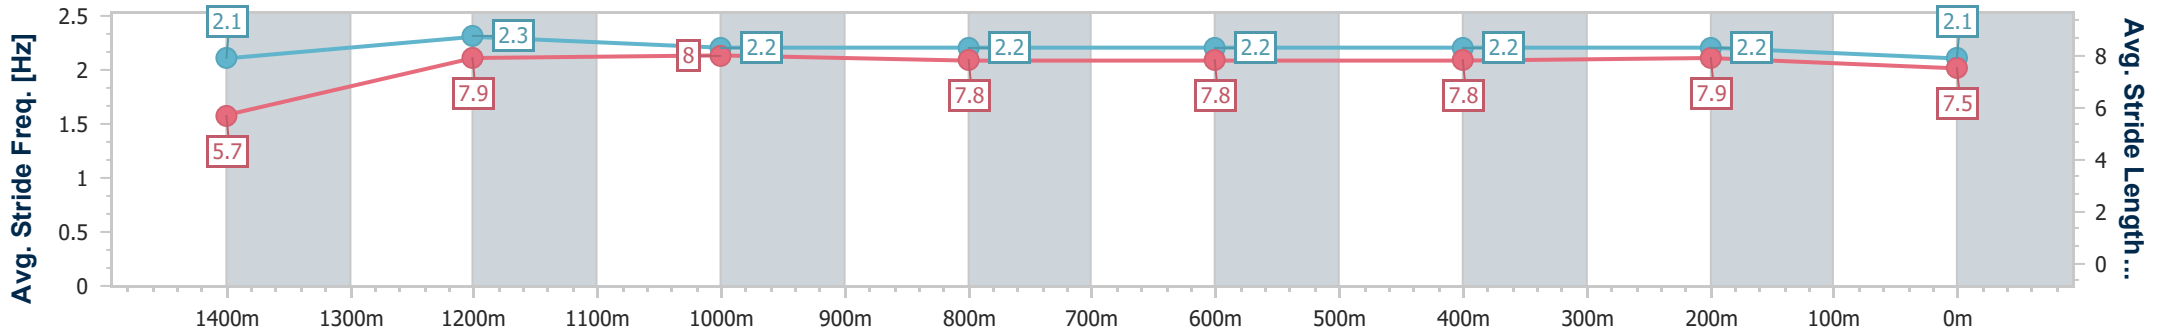

Eagle Farm QLD Professional
 Race 6: U&U RECRUITMENT TAILS STAKES - 1500m
 07 December 2024 - 15:13
 Track Rating: Soft 5, Weather: Fine, Rail Position: True

BRISBANE
RACING CLUB

Section	Overall	1400m	1200m	1000m	800m	600m	400m	200m
Section Times	1:30.39 [10] (0:07.99)	1:22.40 [1] (0:10.87)	1:11.53 [1] (0:11.25)	1:00.28 [2] (0:12.02)	0:48.26 [3] (0:11.99)	0:36.27 [3] (0:11.88)	0:24.39 [5] (0:11.65)	0:12.74 [7] (0:12.74)
Average Speed [km/h]	45.3	66.3	63.9	60.2	60.7	61.6	61.8	56.4
Top Speed [km/h]	64.6	67.2	65.9	61.9	62.3	62.9	63.1	59.7
Avg. Dist. to Rail [m]	10.9	2.0	0.8	1.3	2.2	2.7	4.2	4.1
Avg. Stride Freq. [Hz]	2.2	2.3	2.3	2.2	2.2	2.3	2.3	2.2
Avg. Stride Length [m]	5.7	7.9	7.7	7.5	7.6	7.6	7.5	7.1

- [] Ranking at each section and finish
- .-.- No data available at this section
- NA No data available

Horse/Jockey Name	Dune Forty Five
Final Rank	11
Fastest Section Time (Section)	0:08.33 (Overall)
Top Speed [km/h] (Section)	66.1 (1200m)
Race State	Finished

Eagle Farm QLD Professional
 Race 6: U&U RECRUITMENT TAILS STAKES - 1500m
 07 December 2024 - 15:13
 Track Rating: Soft 5, Weather: Fine, Rail Position: True

BRISBANE
RACING CLUB

Section	Overall	1400m	1200m	1000m	800m	600m	400m	200m
Section Times	1:30.61 [11] (0:08.33)	1:22.28 [7] (0:11.23)	1:11.05 [7] (0:11.23)	0:59.82 [7] (0:11.91)	0:47.91 [6] (0:11.98)	0:35.93 [7] (0:11.70)	0:24.23 [9] (0:11.61)	0:12.62 [11] (0:12.62)
Average Speed [km/h]	43.5	64.2	64.1	60.8	60.6	61.9	62.0	57.0
Top Speed [km/h]	61.2	65.9	66.1	62.1	61.4	62.7	63.7	60.9
Avg. Dist. to Rail [m]	8.9	1.7	1.9	0.9	2.0	1.0	2.9	3.0
Avg. Stride Freq. [Hz]	2.1	2.3	2.2	2.2	2.2	2.2	2.2	2.1
Avg. Stride Length [m]	5.7	7.9	8.0	7.8	7.8	7.8	7.9	7.5

- [] Ranking at each section and finish
- .-.- No data available at this section
- NA No data available