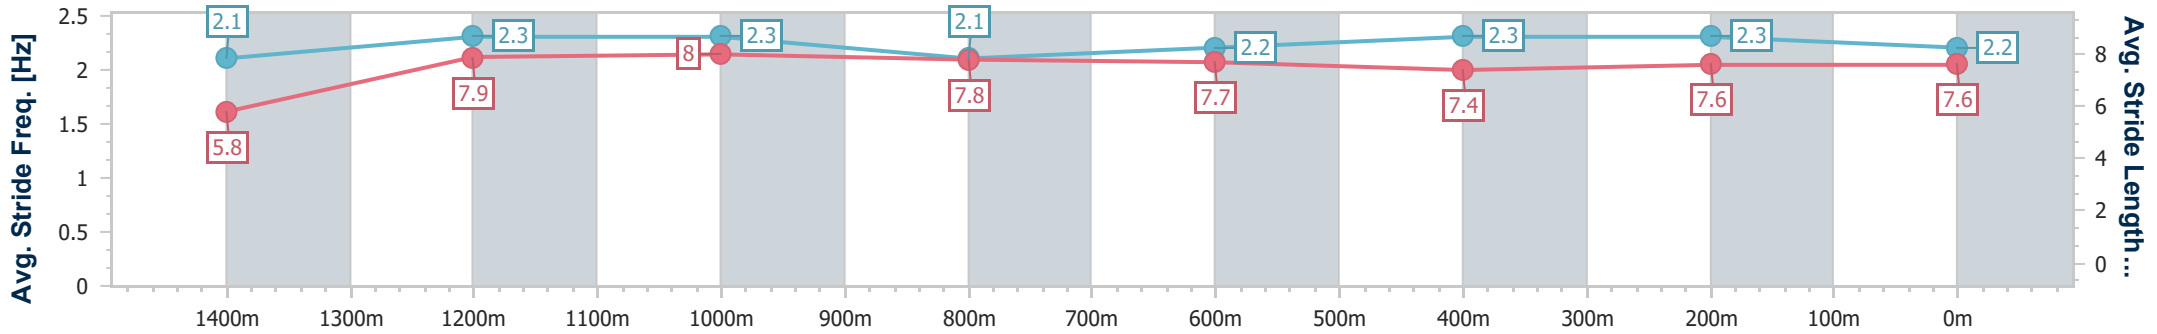

Horse/Jockey Name	I Am Artie
Final Rank	2
Fastest Section Time (Section)	0:08.04 (Overall)
Top Speed [km/h] (Section)	68.4 (1400m)
Race State	Finished

Eagle Farm QLD Professional
Race 6: U&U RECRUITMENT TAILS STAKES - 1500m
07 December 2024 - 15:13
Track Rating: Soft 5, Weather: Fine, Rail Position: True

BRISBANE
RACING CLUB

Section	Overall	1400m	1200m	1000m	800m	600m	400m	200m
Section Times	1:29.31 [2] (0:08.04)	1:21.27 [4] (0:10.86)	1:10.41 [2] (0:11.06)	0:59.35 [1] (0:12.10)	0:47.25 [2] (0:11.81)	0:35.44 [1] (0:11.84)	0:23.60 [1] (0:11.51)	0:12.09 [2] (0:12.09)
Average Speed [km/h]	45.3	66.5	65.2	60.0	60.6	60.5	62.5	59.7
Top Speed [km/h]	63.8	68.4	67.6	62.9	61.6	61.6	63.2	62.4
Avg. Dist. to Rail [m]	14.0	6.0	4.0	1.7	1.3	1.2	3.7	5.8
Avg. Stride Freq. [Hz]	2.1	2.3	2.3	2.1	2.2	2.3	2.3	2.2
Avg. Stride Length [m]	5.8	7.9	8.0	7.8	7.7	7.4	7.6	7.6

- [ ] Ranking at each section and finish
- -.-.- No data available at this section
- NA No data available