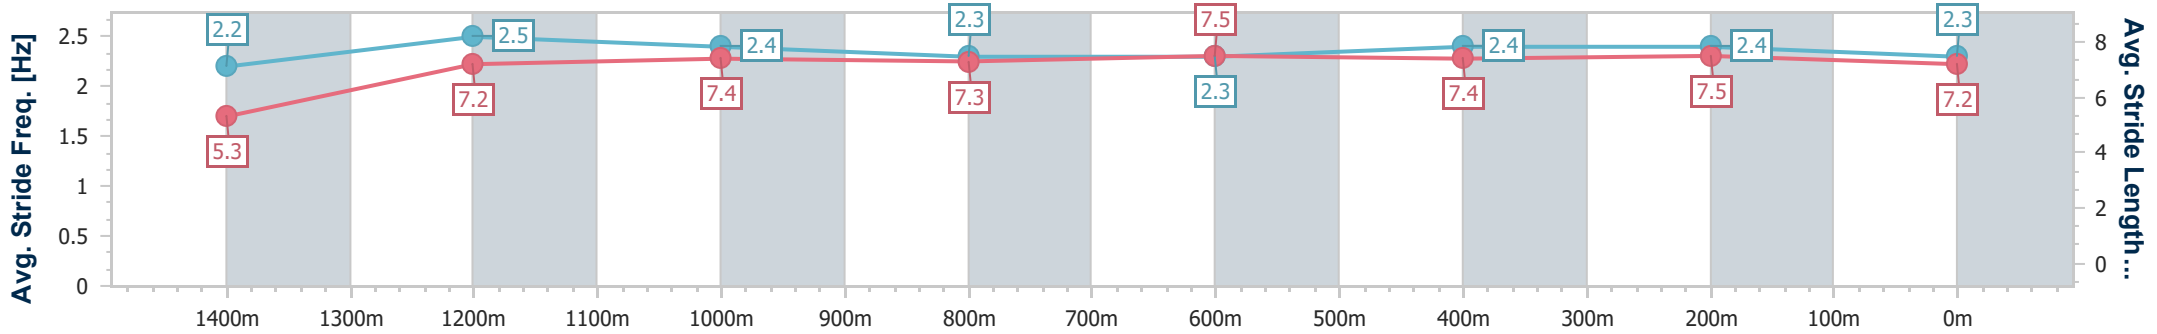

Horse/Jockey Name	Junipal
Final Rank	4
Fastest Section Time (Section)	0:08.57 (Overall)
Top Speed [km/h] (Section)	66.1 (1400m)
Race State	Finished

Eagle Farm QLD Professional
Race 6: U&U RECRUITMENT TAILS STAKES - 1500m
07 December 2024 - 15:13
Track Rating: Soft 5, Weather: Fine, Rail Position: True

BRISBANE
RACING CLUB

Section	Overall	1400m	1200m	1000m	800m	600m	400m	200m
Section Times	1:29.55 [4] (0:08.57)	1:20.98 [10] (0:11.21)	1:09.77 [9] (0:11.45)	0:58.32 [9] (0:11.98)	0:46.34 [10] (0:11.63)	0:34.71 [9] (0:11.46)	0:23.25 [7] (0:11.16)	0:12.09 [5] (0:12.09)
Average Speed [km/h]	42.5	64.5	63.0	61.0	62.5	63.6	64.4	59.7
Top Speed [km/h]	61.4	66.1	65.0	62.4	64.2	65.7	65.8	61.7
Avg. Dist. to Rail [m]	13.6	3.4	3.5	3.3	1.5	2.4	6.0	5.9
Avg. Stride Freq. [Hz]	2.2	2.5	2.4	2.3	2.3	2.4	2.4	2.3
Avg. Stride Length [m]	5.3	7.2	7.4	7.3	7.5	7.4	7.5	7.2

- [ ] Ranking at each section and finish
- -.-.- No data available at this section
- NA No data available