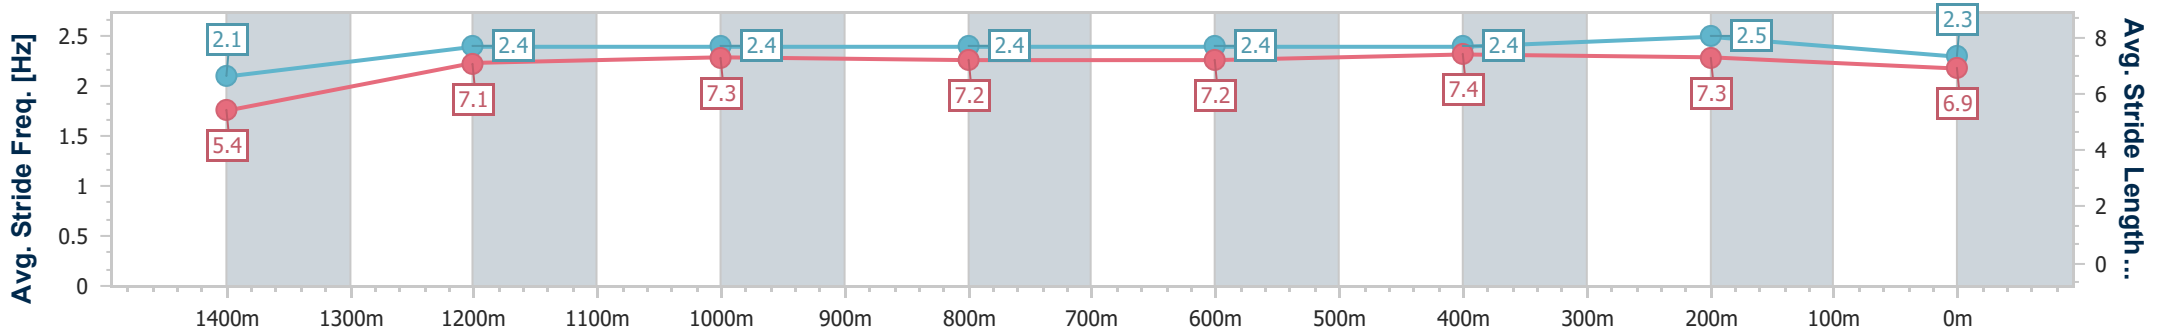

- [] Ranking at each section and finish
- .-.- No data available at this section
- NA No data available

Horse/Jockey Name	Sweet Mercy
Final Rank	8
Fastest Section Time (Section)	0:08.44 (Overall)
Top Speed [km/h] (Section)	65.9 (400m)
Race State	Finished

Eagle Farm QLD Professional
 Race 6: U&U RECRUITMENT TAILS STAKES - 1500m
 07 December 2024 - 15:13
 Track Rating: Soft 5, Weather: Fine, Rail Position: True

BRISBANE
RACING CLUB

Section	Overall	1400m	1200m	1000m	800m	600m	400m	200m
Section Times	1:30.23 [8] (0:08.44)	1:21.79 [8] (0:11.56)	1:10.23 [10] (0:11.50)	0:58.73 [11] (0:11.91)	0:46.82 [11] (0:11.77)	0:35.05 [11] (0:11.50)	0:23.55 [11] (0:11.17)	0:12.38 [10] (0:12.38)
Average Speed [km/h]	43.5	62.5	62.6	61.6	61.5	62.9	64.3	58.0
Top Speed [km/h]	60.1	64.4	65.4	62.5	64.1	65.1	65.9	61.7
Avg. Dist. to Rail [m]	17.9	5.5	3.6	3.0	2.2	0.5	3.4	3.4
Avg. Stride Freq. [Hz]	2.1	2.4	2.4	2.4	2.4	2.4	2.5	2.3
Avg. Stride Length [m]	5.4	7.1	7.3	7.2	7.2	7.4	7.3	6.9