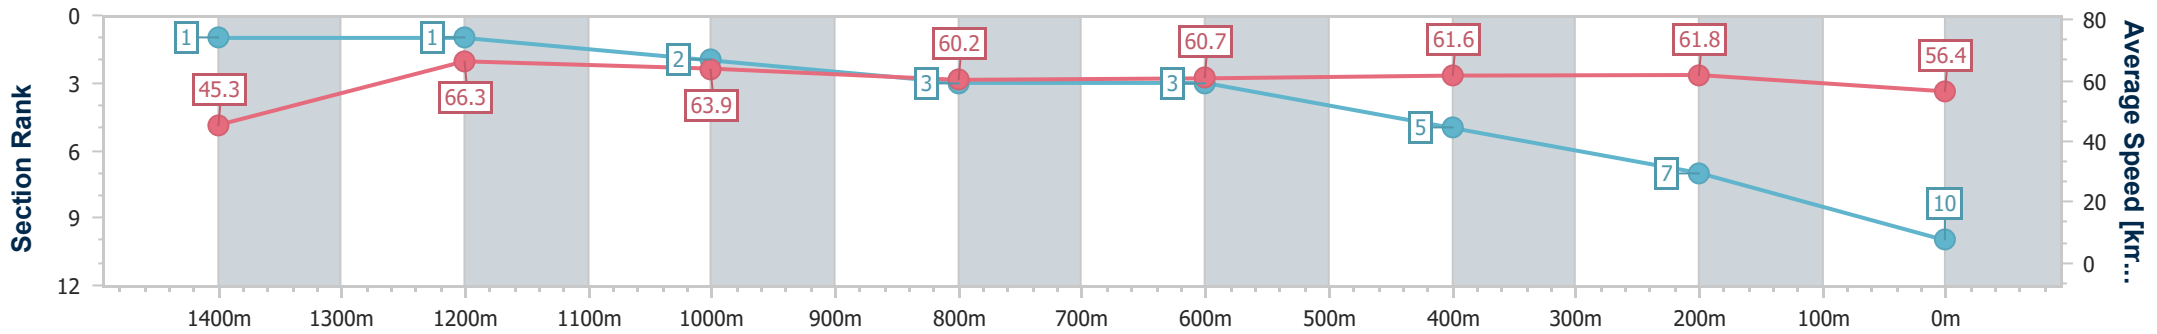

Horse/Jockey Name	Bettcha The Crown
Final Rank	10
Fastest Section Time (Section)	0:07.99 (Overall)
Top Speed [km/h] (Section)	67.2 (1400m)
Race State	Finished

Eagle Farm QLD Professional
Race 6: U&U RECRUITMENT TAILS STAKES - 1500m
07 December 2024 - 15:13
Track Rating: Soft 5, Weather: Fine, Rail Position: True

BRISBANE
RACING CLUB

Section	Overall	1400m	1200m	1000m	800m	600m	400m	200m
Section Times	1:30.39 [10] (0:07.99)	1:22.40 [1] (0:10.87)	1:11.53 [1] (0:11.25)	1:00.28 [2] (0:12.02)	0:48.26 [3] (0:11.99)	0:36.27 [3] (0:11.88)	0:24.39 [5] (0:11.65)	0:12.74 [7] (0:12.74)
Average Speed [km/h]	45.3	66.3	63.9	60.2	60.7	61.6	61.8	56.4
Top Speed [km/h]	64.6	67.2	65.9	61.9	62.3	62.9	63.1	59.7
Avg. Dist. to Rail [m]	10.9	2.0	0.8	1.3	2.2	2.7	4.2	4.1
Avg. Stride Freq. [Hz]	2.2	2.3	2.3	2.2	2.2	2.3	2.3	2.2
Avg. Stride Length [m]	5.7	7.9	7.7	7.5	7.6	7.6	7.5	7.1

- [ ] Ranking at each section and finish
- -.-.- No data available at this section
- NA No data available