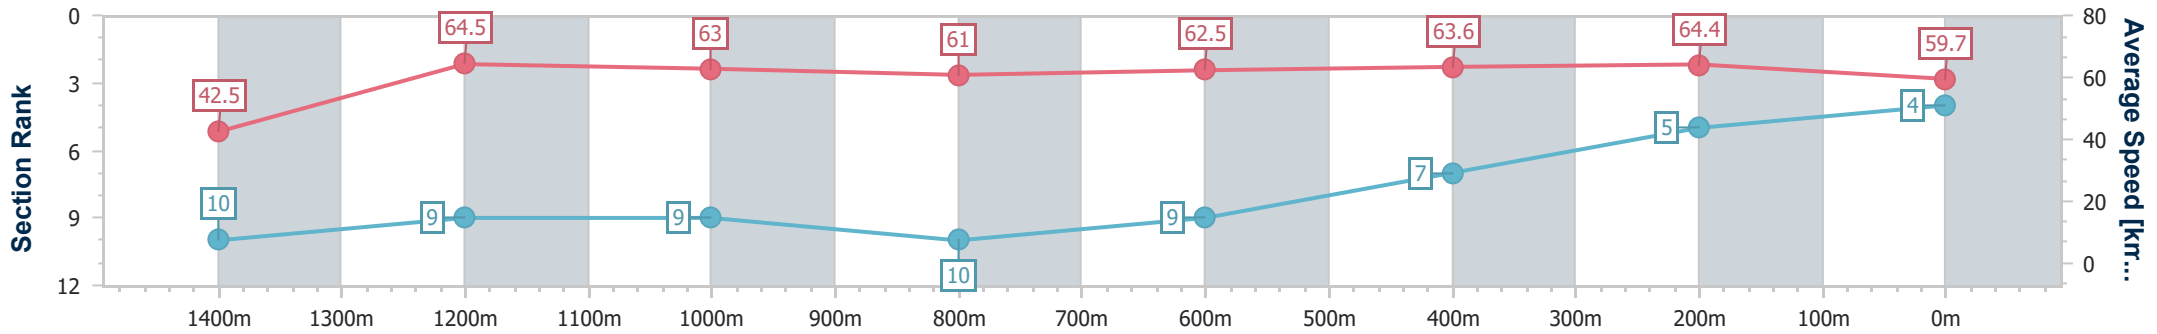

Horse/Jockey Name	Junipal
Final Rank	4
Fastest Section Time (Section)	0:08.57 (Overall)
Top Speed [km/h] (Section)	66.1 (1400m)
Race State	Finished

Eagle Farm QLD Professional
Race 6: U&U RECRUITMENT TAILS STAKES - 1500m
07 December 2024 - 15:13
Track Rating: Soft 5, Weather: Fine, Rail Position: True

BRISBANE
RACING CLUB

Section	Overall	1400m	1200m	1000m	800m	600m	400m	200m
Section Times	1:29.55 [4] (0:08.57)	1:20.98 [10] (0:11.21)	1:09.77 [9] (0:11.45)	0:58.32 [9] (0:11.98)	0:46.34 [10] (0:11.63)	0:34.71 [9] (0:11.46)	0:23.25 [7] (0:11.16)	0:12.09 [5] (0:12.09)
Average Speed [km/h]	42.5	64.5	63.0	61.0	62.5	63.6	64.4	59.7
Top Speed [km/h]	61.4	66.1	65.0	62.4	64.2	65.7	65.8	61.7
Avg. Dist. to Rail [m]	13.6	3.4	3.5	3.3	1.5	2.4	6.0	5.9
Avg. Stride Freq. [Hz]	2.2	2.5	2.4	2.3	2.3	2.4	2.4	2.3
Avg. Stride Length [m]	5.3	7.2	7.4	7.3	7.5	7.4	7.5	7.2

- [ ] Ranking at each section and finish
- -.-.- No data available at this section
- NA No data available