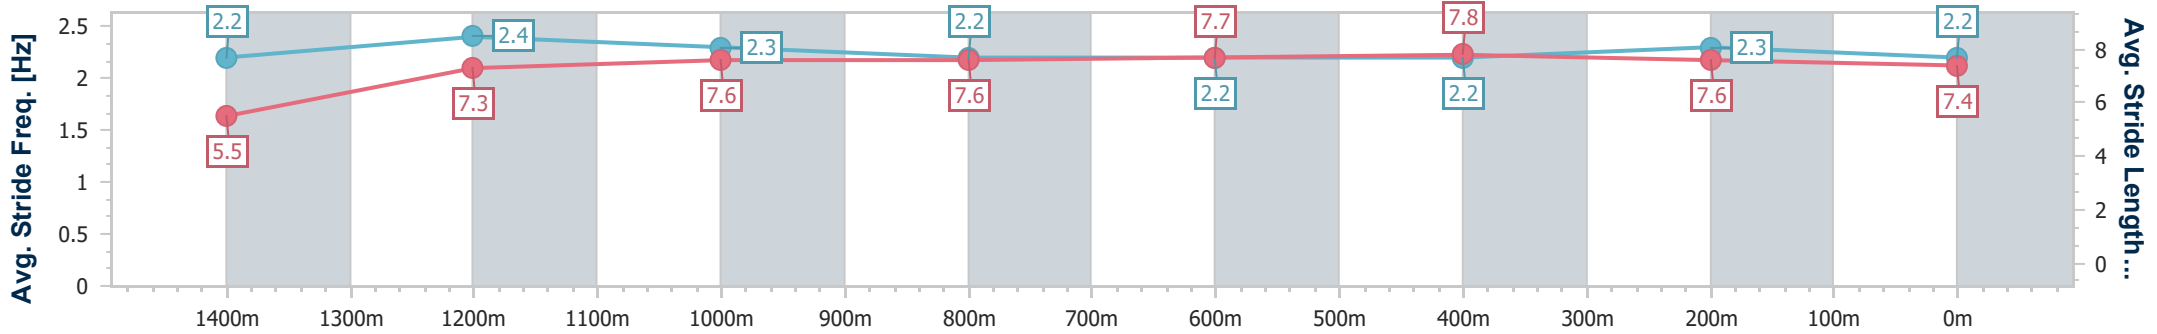

Eagle Farm QLD Professional

Race 6: U&U RECRUITMENT TAILS STAKES - 1500m

07 December 2024 - 15:13

Track Rating: Soft 5, Weather: Fine, Rail Position: True

BRISBANE RACING CLUB

Section	Overall	1400m	1200m	1000m	800m	600m	400m	200m
Section Times	1:29.48 [3] (0:08.01)	1:21.47 [2] (0:11.35)	1:10.12 [6] (0:11.41)	0:58.71 [6] (0:11.99)	0:46.72 [7] (0:11.66)	0:35.06 [6] (0:11.61)	0:23.45 [6] (0:11.42)	0:12.03 [4] (0:12.03)
Average Speed [km/h]	45.8	63.5	63.3	61.0	61.9	62.4	62.9	59.7
Top Speed [km/h]	62.8	64.8	64.4	62.2	62.7	63.8	64.6	61.4
Avg. Dist. to Rail [m]	16.9	6.5	3.9	2.5	0.8	1.5	7.2	7.1
Avg. Stride Freq. [Hz]	2.2	2.4	2.3	2.2	2.2	2.2	2.3	2.2
Avg. Stride Length [m]	5.5	7.3	7.6	7.6	7.7	7.8	7.6	7.4