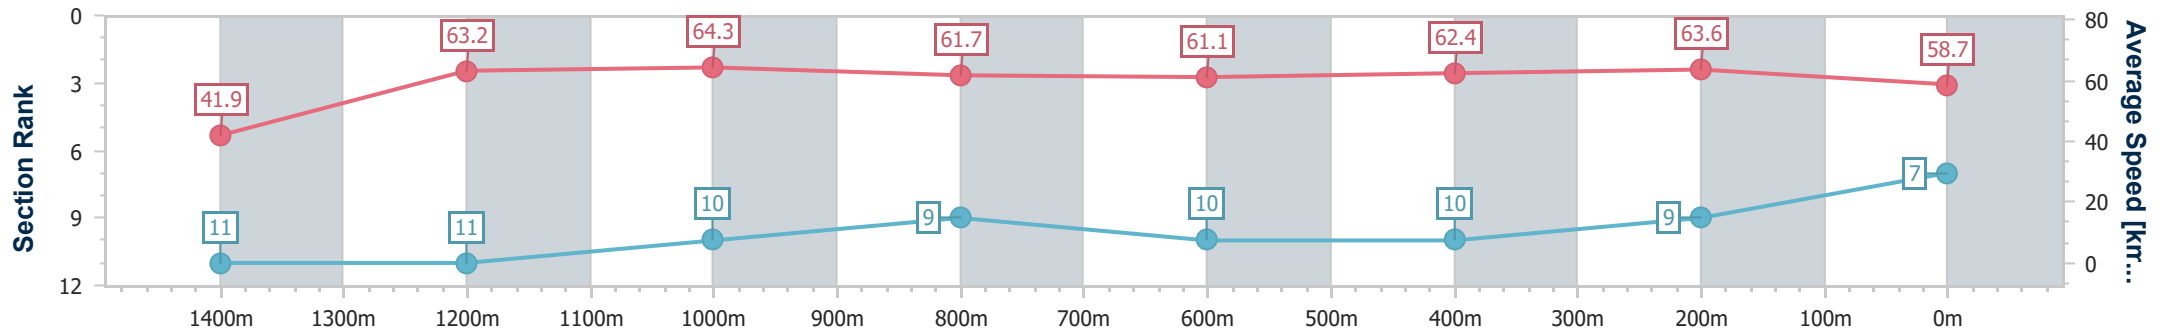

Horse/Jockey Name	Encoder
Final Rank	7
Fastest Section Time (Section)	0:08.67 (Overall)
Top Speed [km/h] (Section)	66.7 (1200m)
Race State	Finished

Eagle Farm QLD Professional
Race 6: U&U RECRUITMENT TAILS STAKES - 1500m
07 December 2024 - 15:13
Track Rating: Soft 5, Weather: Fine, Rail Position: True

BRISBANE
RACING CLUB

Section	Overall	1400m	1200m	1000m	800m	600m	400m	200m
Section Times	1:30.07 [7] (0:08.67)	1:21.40 [11] (0:11.46)	1:09.94 [11] (0:11.16)	0:58.78 [10] (0:11.79)	0:46.99 [9] (0:11.86)	0:35.13 [10] (0:11.56)	0:23.57 [10] (0:11.31)	0:12.26 [9] (0:12.26)
Average Speed [km/h]	41.9	63.2	64.3	61.7	61.1	62.4	63.6	58.7
Top Speed [km/h]	59.1	64.8	66.7	63.1	62.5	64.6	65.5	63.0
Avg. Dist. to Rail [m]	16.1	5.1	3.1	1.6	1.0	0.7	6.2	6.3
Avg. Stride Freq. [Hz]	2.1	2.2	2.3	2.2	2.2	2.3	2.4	2.3
Avg. Stride Length [m]	5.4	7.8	7.9	7.7	7.6	7.5	7.3	7.2

- [ ] Ranking at each section and finish
- -.-.- No data available at this section
- NA No data available