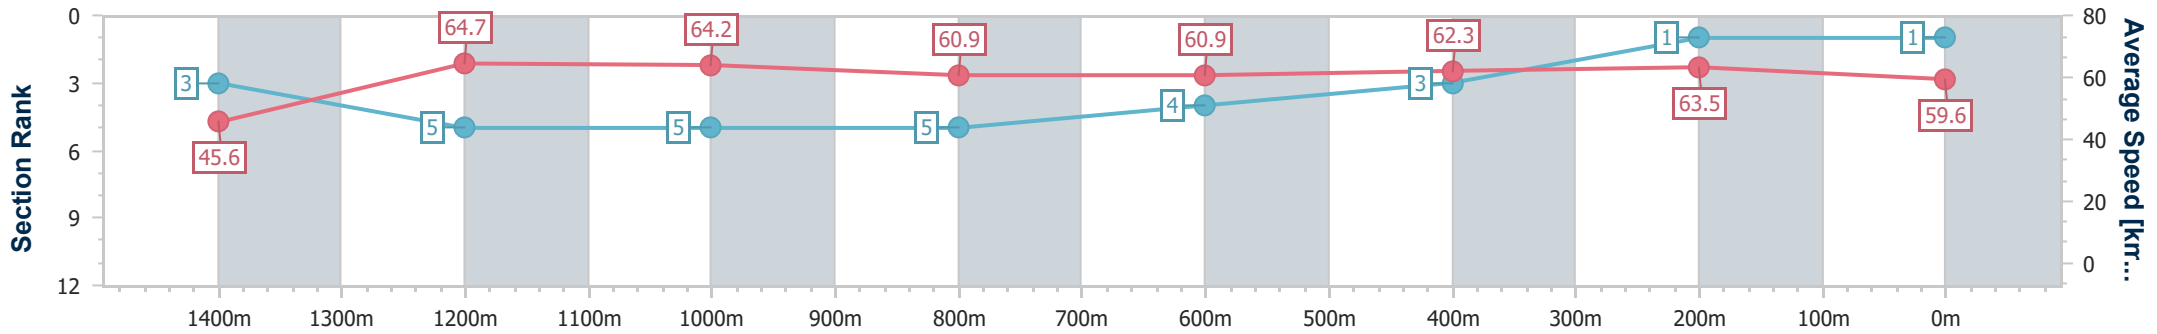

Horse/Jockey Name	Arts Object
Final Rank	1
Fastest Section Time (Section)	0:08.03 (Overall)
Top Speed [km/h] (Section)	66.0 (1400m)
Race State	Finished

Eagle Farm QLD Professional
Race 6: U&U RECRUITMENT TAILS STAKES - 1500m
07 December 2024 - 15:13
Track Rating: Soft 5, Weather: Fine, Rail Position: True

BRISBANE
RACING CLUB

Section	Overall	1400m	1200m	1000m	800m	600m	400m	200m
Section Times	1:29.30 [1] (0:08.03)	1:21.27 [3] (0:11.19)	1:10.08 [5] (0:11.24)	0:58.84 [5] (0:11.93)	0:46.91 [5] (0:11.86)	0:35.05 [4] (0:11.64)	0:23.41 [3] (0:11.32)	0:12.09 [1] (0:12.09)
Average Speed [km/h]	45.6	64.7	64.2	60.9	60.9	62.3	63.5	59.6
Top Speed [km/h]	61.5	66.0	64.7	62.8	61.8	64.1	64.7	62.9
Avg. Dist. to Rail [m]	17.4	6.1	2.7	1.3	0.9	1.2	5.2	5.0
Avg. Stride Freq. [Hz]	2.3	2.3	2.2	2.2	2.2	2.3	2.4	2.3
Avg. Stride Length [m]	5.4	7.9	8.0	7.7	7.8	7.6	7.4	7.3

- [ ] Ranking at each section and finish
- -.-.- No data available at this section
- NA No data available