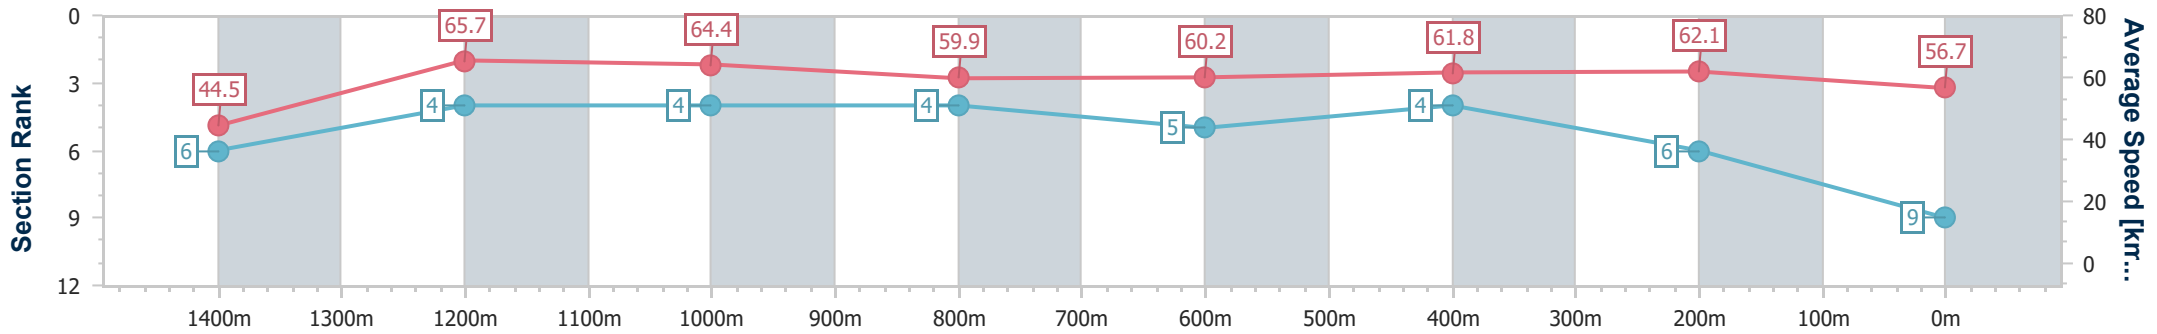

Horse/Jockey Name	Inver Park
Final Rank	9
Fastest Section Time (Section)	0:08.16 (Overall)
Top Speed [km/h] (Section)	66.3 (1400m)
Race State	Finished

Eagle Farm QLD Professional
Race 6: U&U RECRUITMENT TAILS STAKES - 1500m
07 December 2024 - 15:13
Track Rating: Soft 5, Weather: Fine, Rail Position: True

BRISBANE
RACING CLUB

Section	Overall	1400m	1200m	1000m	800m	600m	400m	200m
Section Times	1:30.31 [9] (0:08.16)	1:22.15 [6] (0:10.95)	1:11.20 [4] (0:11.17)	1:00.03 [4] (0:12.05)	0:47.98 [4] (0:12.01)	0:35.97 [5] (0:11.65)	0:24.32 [4] (0:11.59)	0:12.73 [6] (0:12.73)
Average Speed [km/h]	44.5	65.7	64.4	59.9	60.2	61.8	62.1	56.7
Top Speed [km/h]	63.2	66.3	66.2	62.2	61.1	63.3	64.2	59.9
Avg. Dist. to Rail [m]	10.1	1.0	0.5	0.6	1.0	0.6	1.4	0.9
Avg. Stride Freq. [Hz]	2.2	2.5	2.4	2.3	2.3	2.4	2.4	2.3
Avg. Stride Length [m]	5.6	7.3	7.3	7.1	7.1	7.1	7.1	6.7

- [ ] Ranking at each section and finish
- -.-.- No data available at this section
- NA No data available