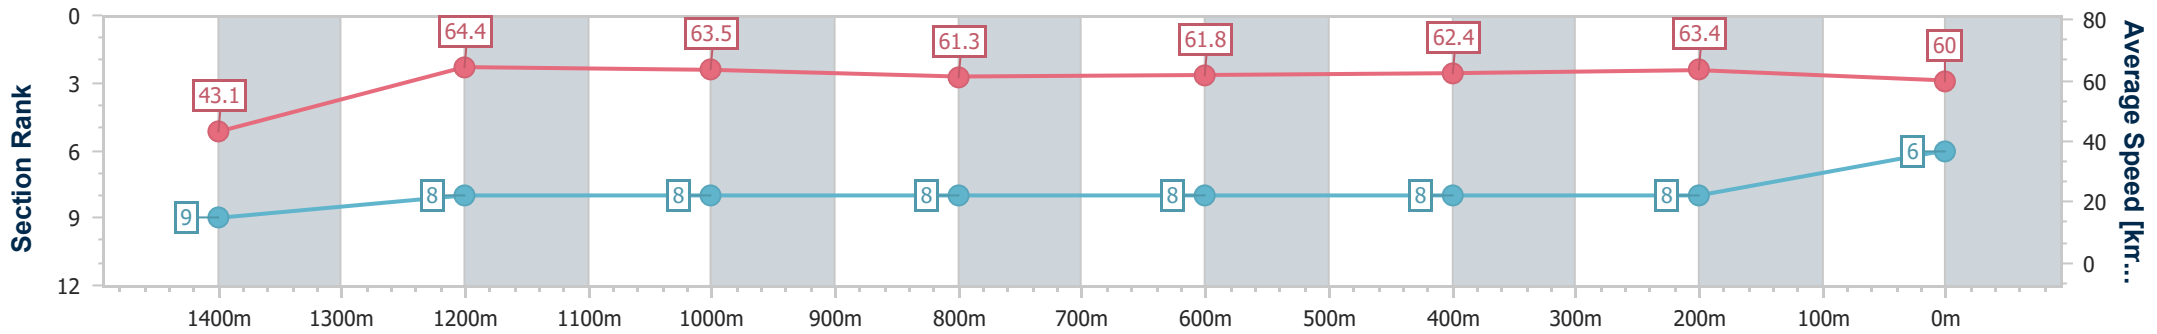

Horse/Jockey Name	Koruto
Final Rank	6
Fastest Section Time (Section)	0:08.48 (Overall)
Top Speed [km/h] (Section)	67.2 (1200m)
Race State	Finished

Eagle Farm QLD Professional
Race 6: U&U RECRUITMENT TAILS STAKES - 1500m
07 December 2024 - 15:13
Track Rating: Soft 5, Weather: Fine, Rail Position: True

BRISBANE
RACING CLUB

Section	Overall	1400m	1200m	1000m	800m	600m	400m	200m
Section Times	1:29.71 [6] (0:08.48)	1:21.23 [9] (0:11.25)	1:09.98 [8] (0:11.33)	0:58.65 [8] (0:11.90)	0:46.75 [8] (0:11.72)	0:35.03 [8] (0:11.68)	0:23.35 [8] (0:11.33)	0:12.02 [8] (0:12.02)
Average Speed [km/h]	43.1	64.4	63.5	61.3	61.8	62.4	63.4	60.0
Top Speed [km/h]	60.0	67.1	67.2	62.2	62.8	63.8	64.7	62.9
Avg. Dist. to Rail [m]	15.0	4.3	3.4	2.3	1.5	1.9	7.1	8.3
Avg. Stride Freq. [Hz]	2.2	2.3	2.2	2.2	2.2	2.3	2.3	2.3
Avg. Stride Length [m]	5.4	7.6	7.8	7.6	7.7	7.5	7.5	7.4

- [ ] Ranking at each section and finish
- -.-.- No data available at this section
- NA No data available